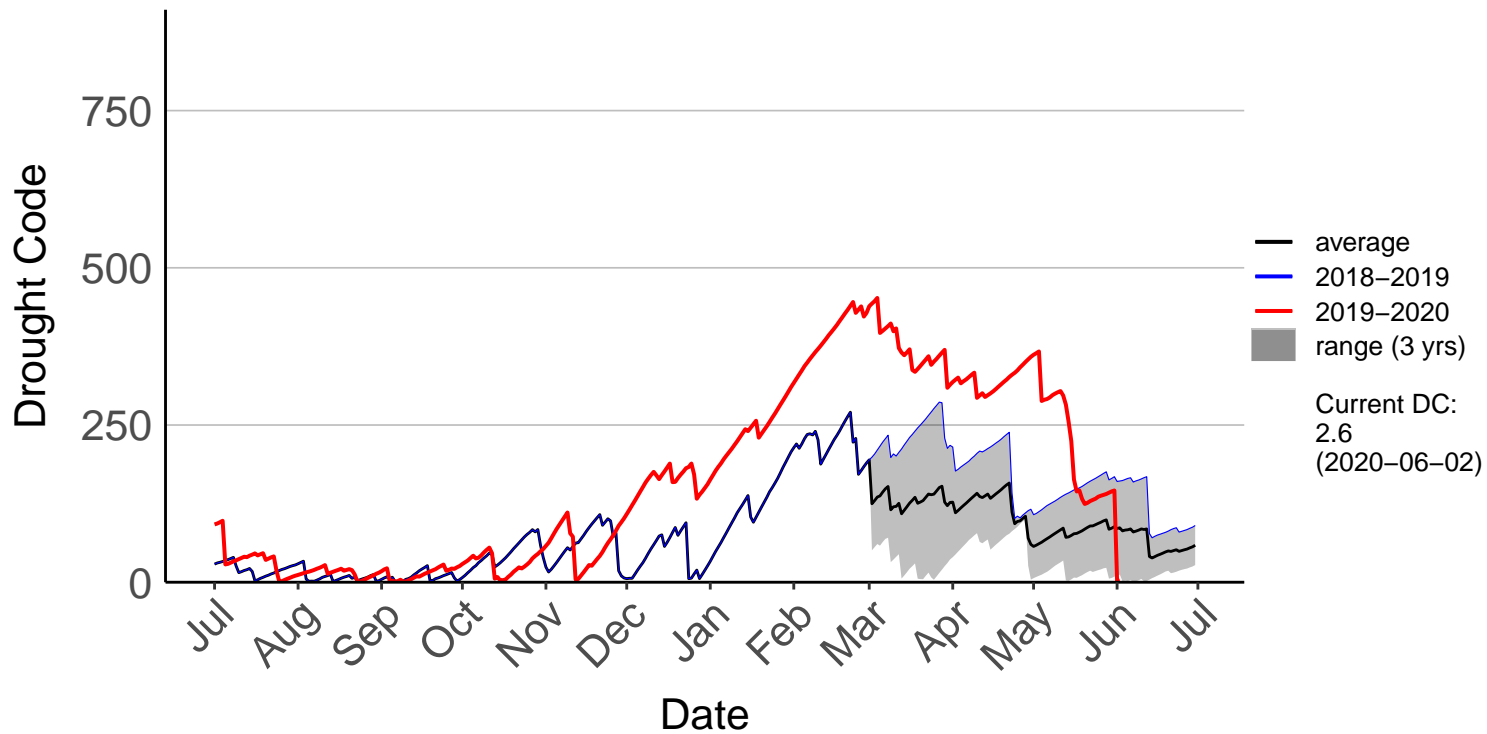

# Fernside Raws (Mar 2018 to Jun 2020)

# Gisborne Raws (Mar 2017 to Jun 2020)