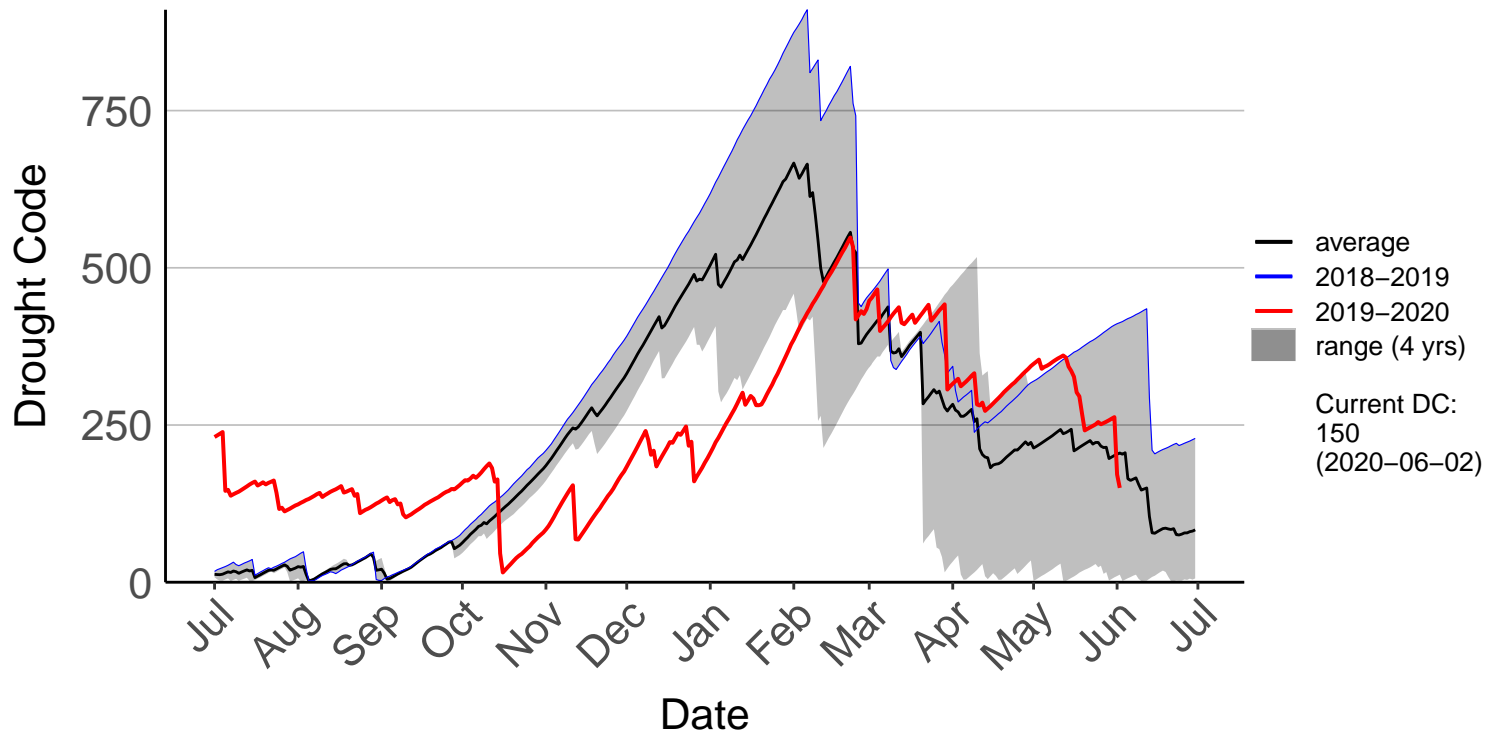

# Fernside Raws (Mar 2018 to Jun 2020)

# Gisborne Raws (Mar 2017 to Jun 2020)