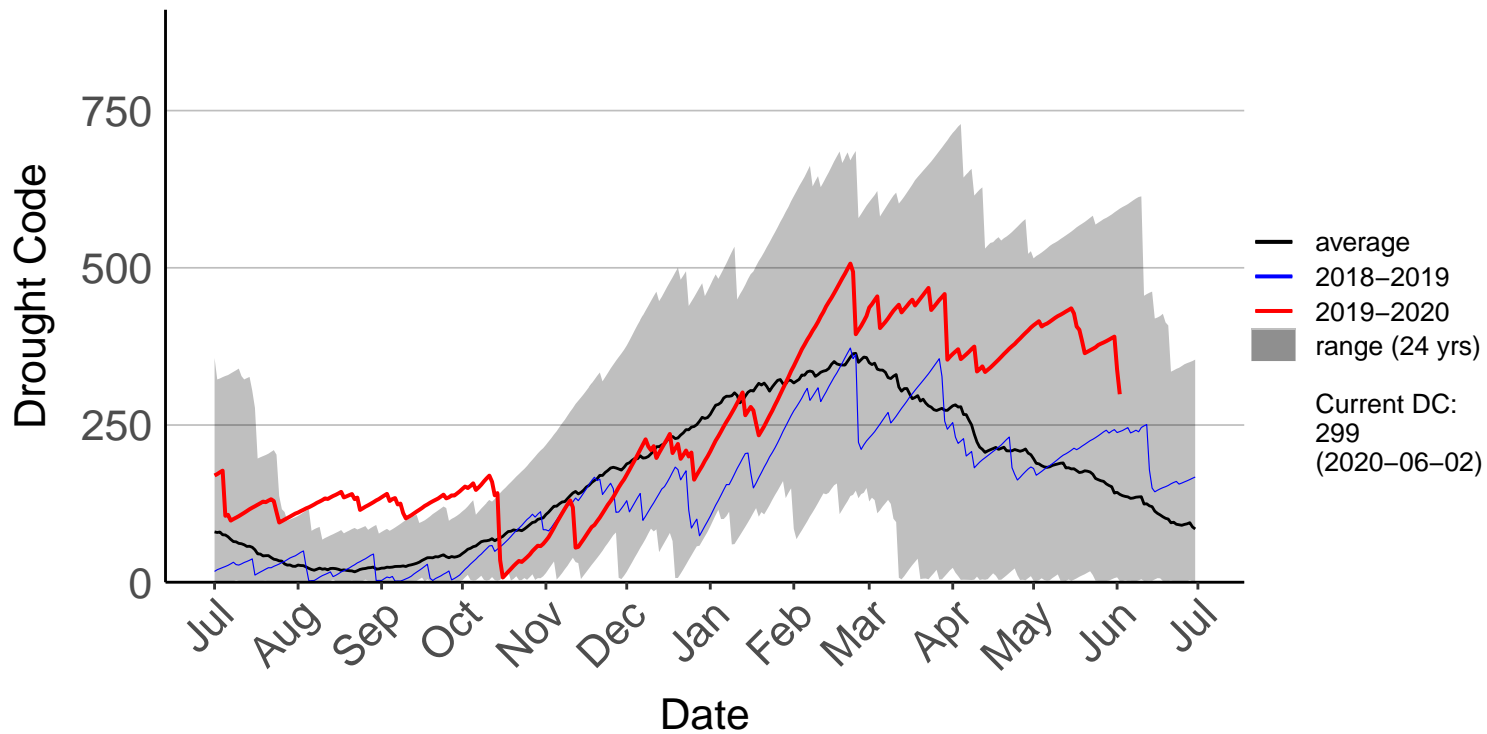

Gisborne SYNOP (Jul 1996 to Jun 2020)