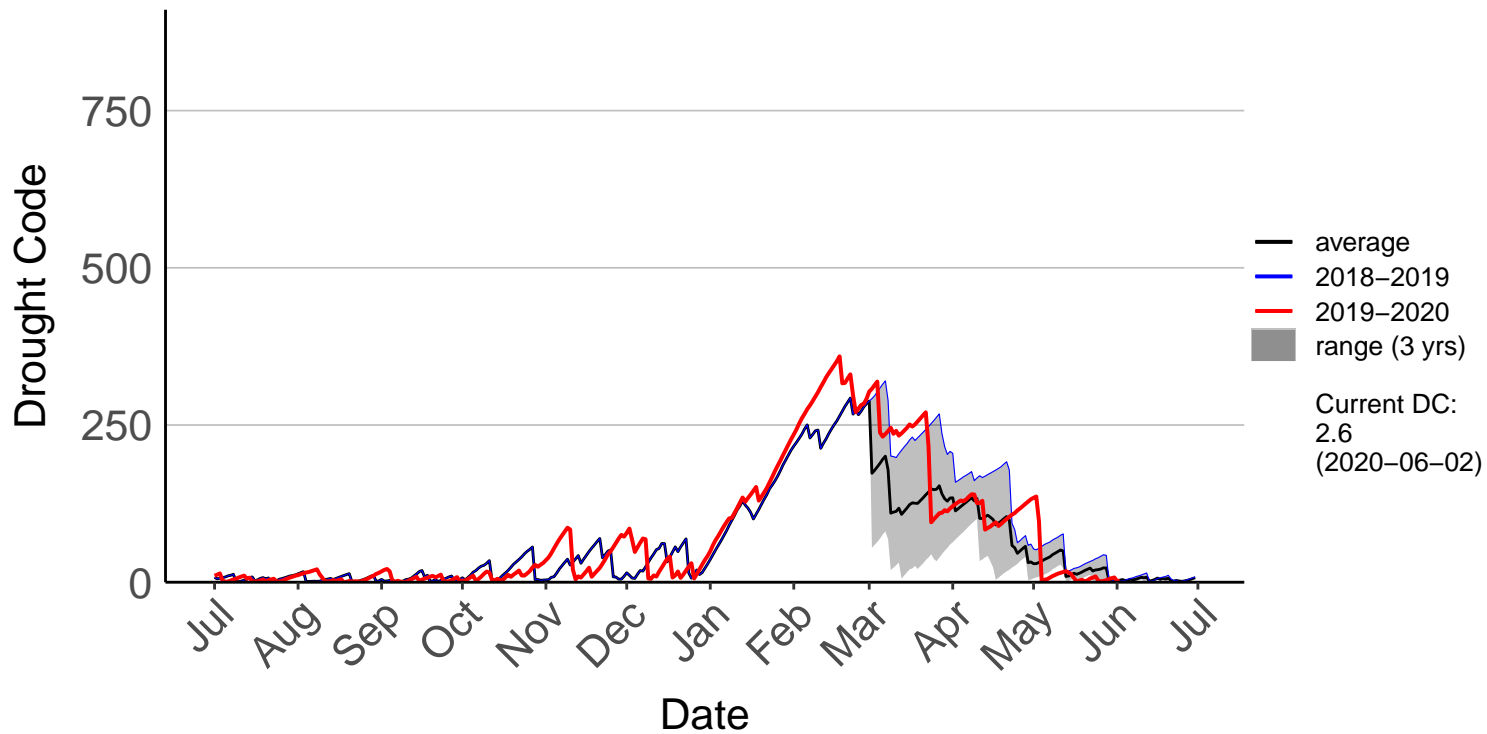

Matawai Raws (Mar 2018 to Jun 2020)