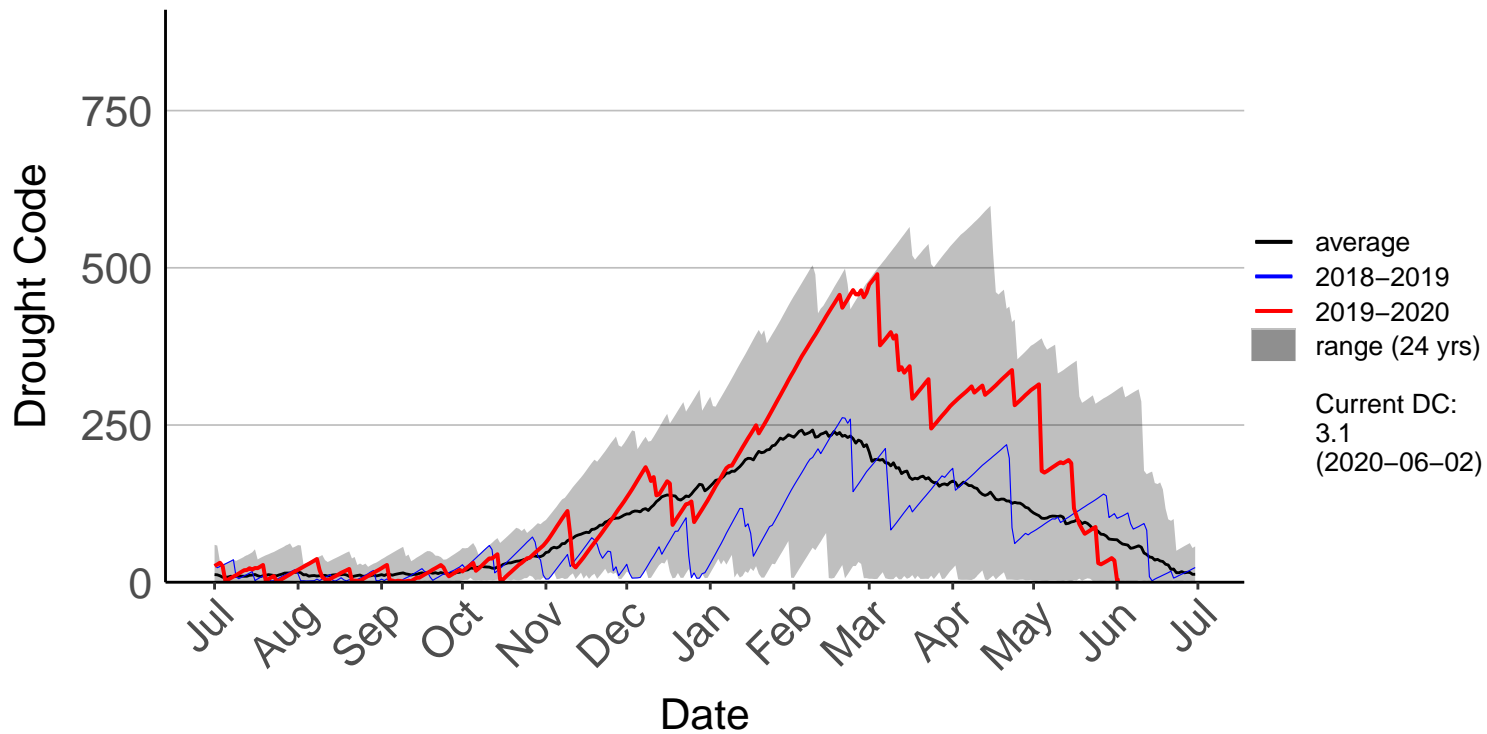

Hicks Bay SYNOP (Jul 1996 to Jun 2020)