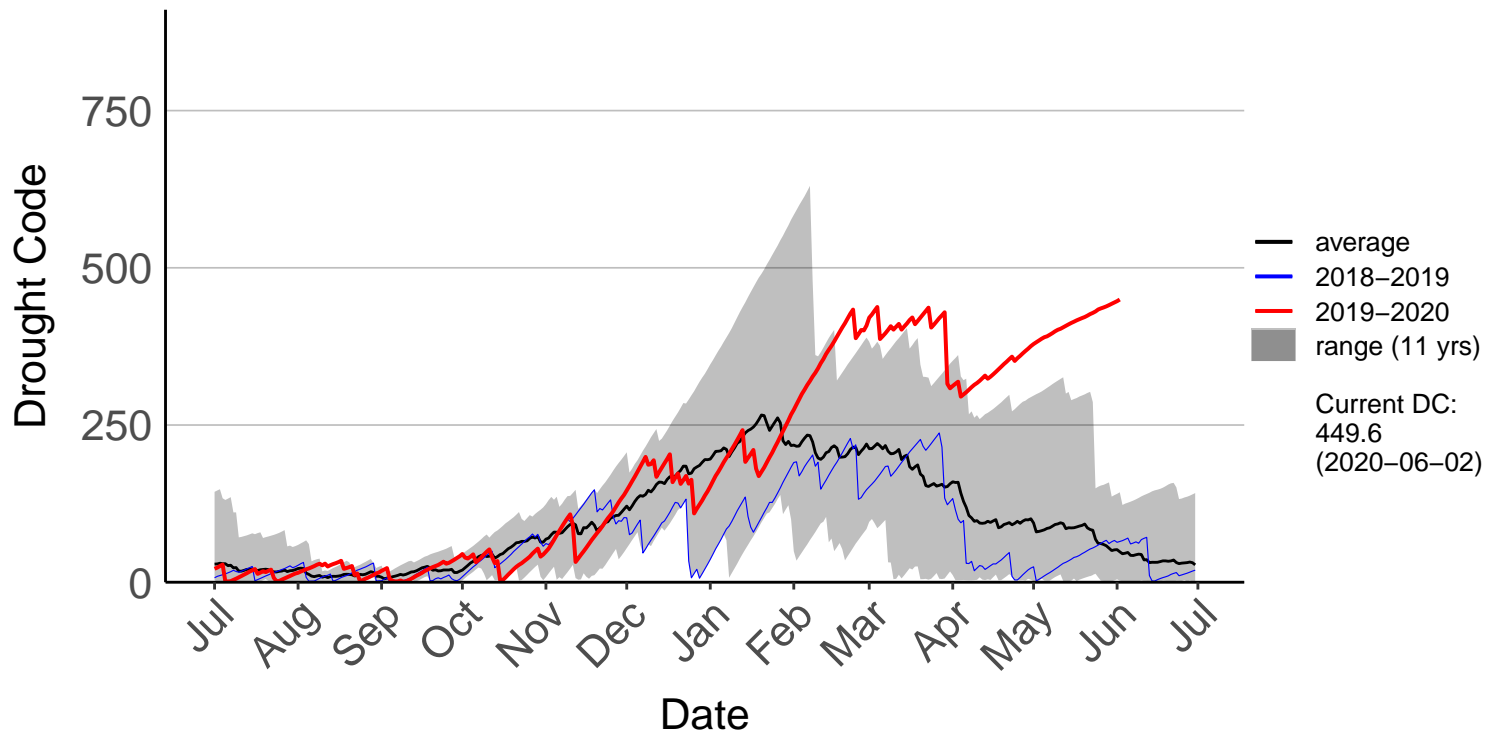

Pouawa Raws (Dec 2009 to Jun 2020)