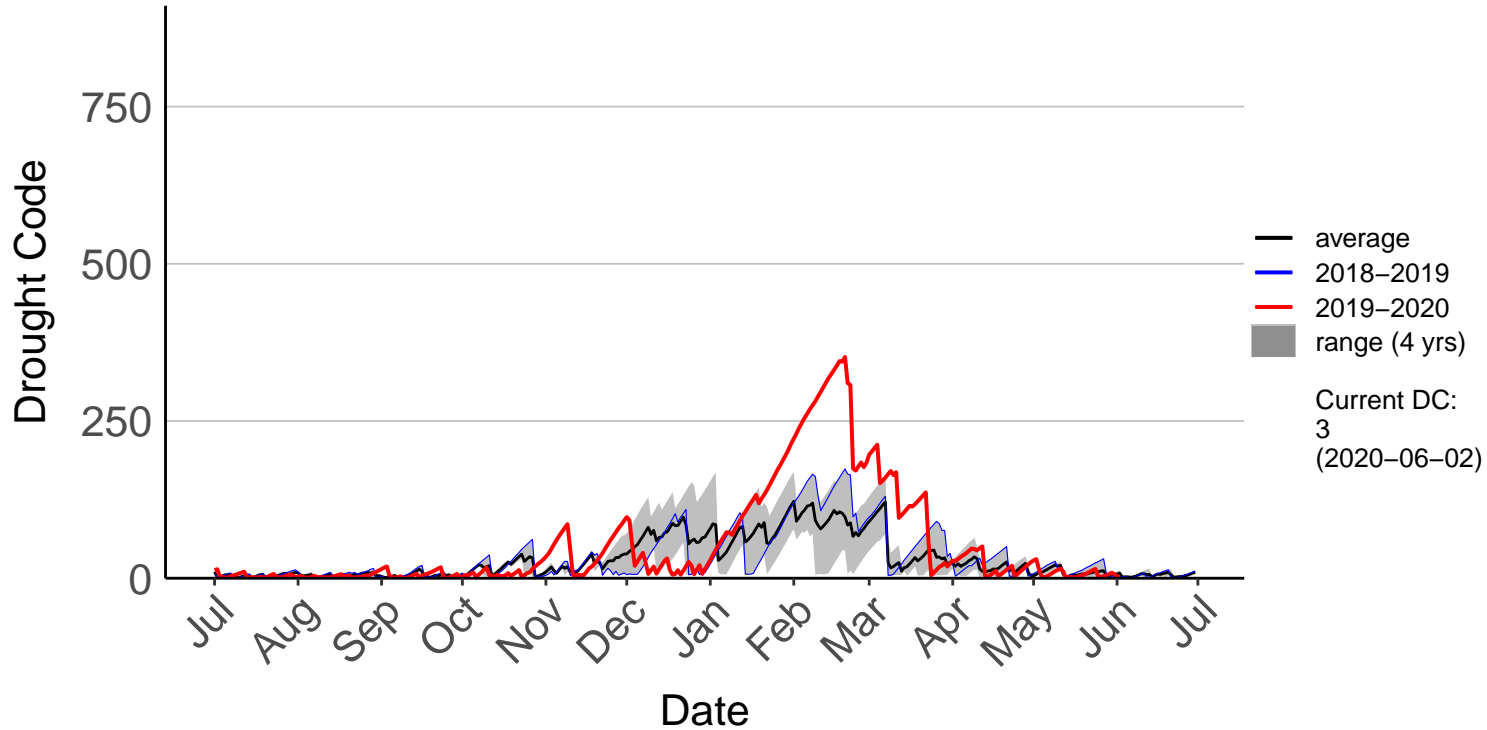

Raparapaririki Raws (Dec 2016 to Jun 2020)