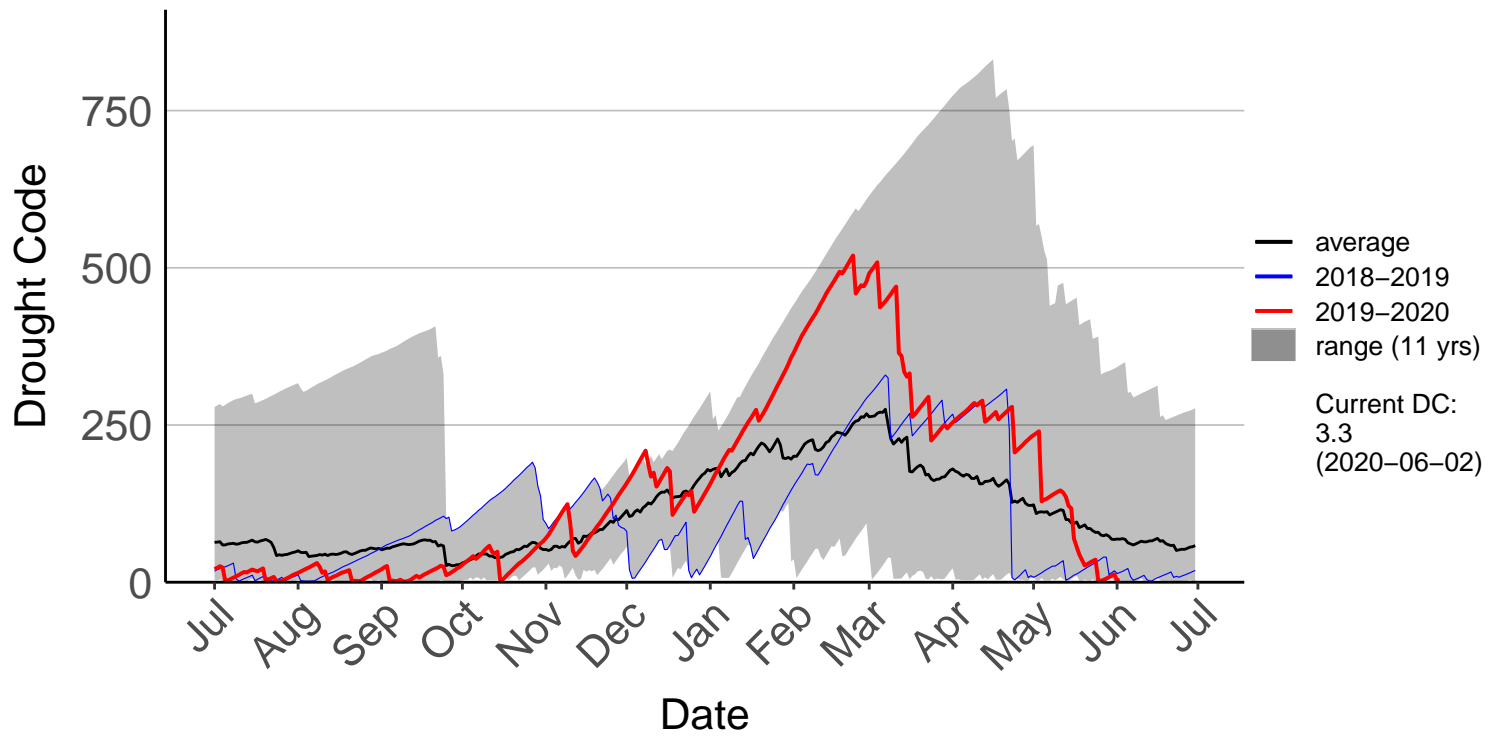

Poroporo Raws (Dec 2009 to Jun 2020)