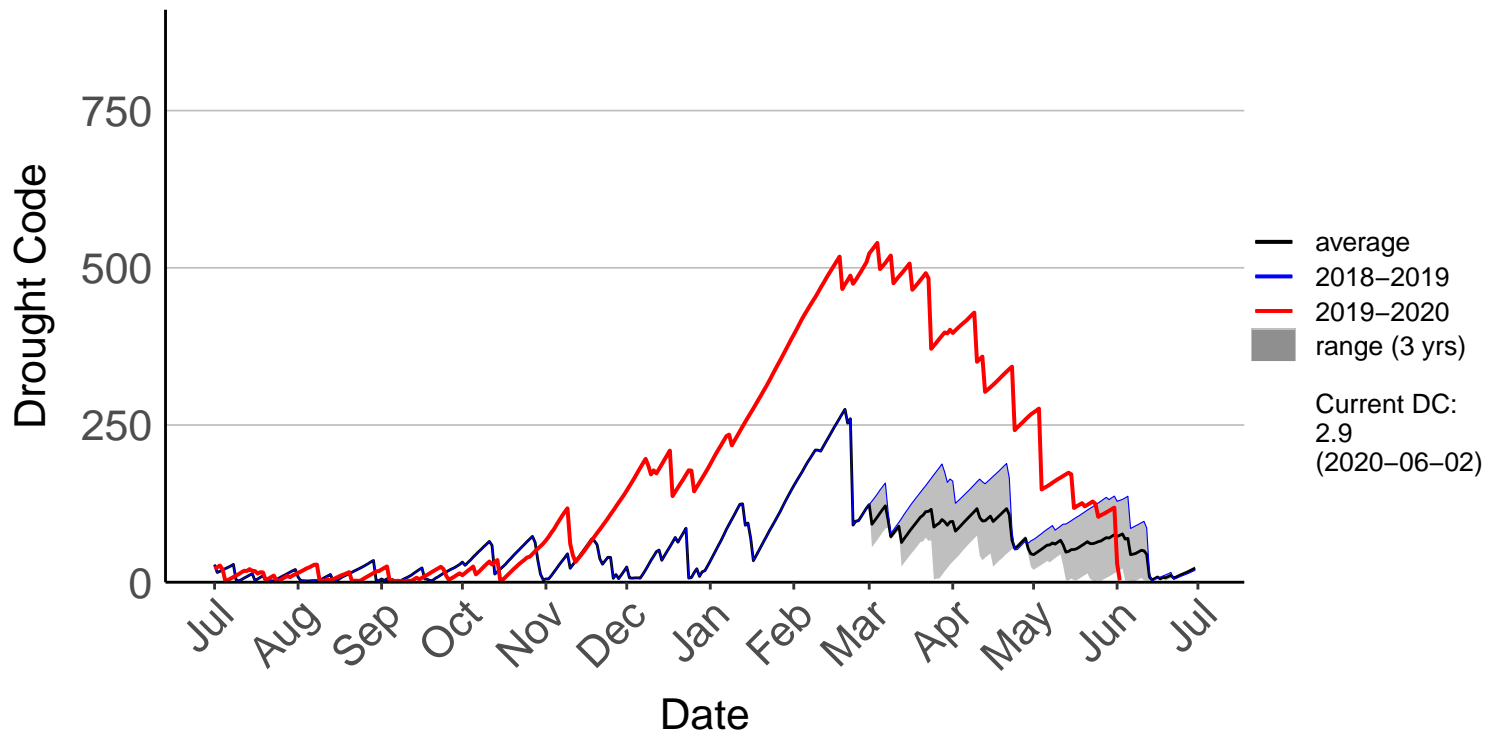

Wharekahika Raws (Mar 2018 to Jun 2020)