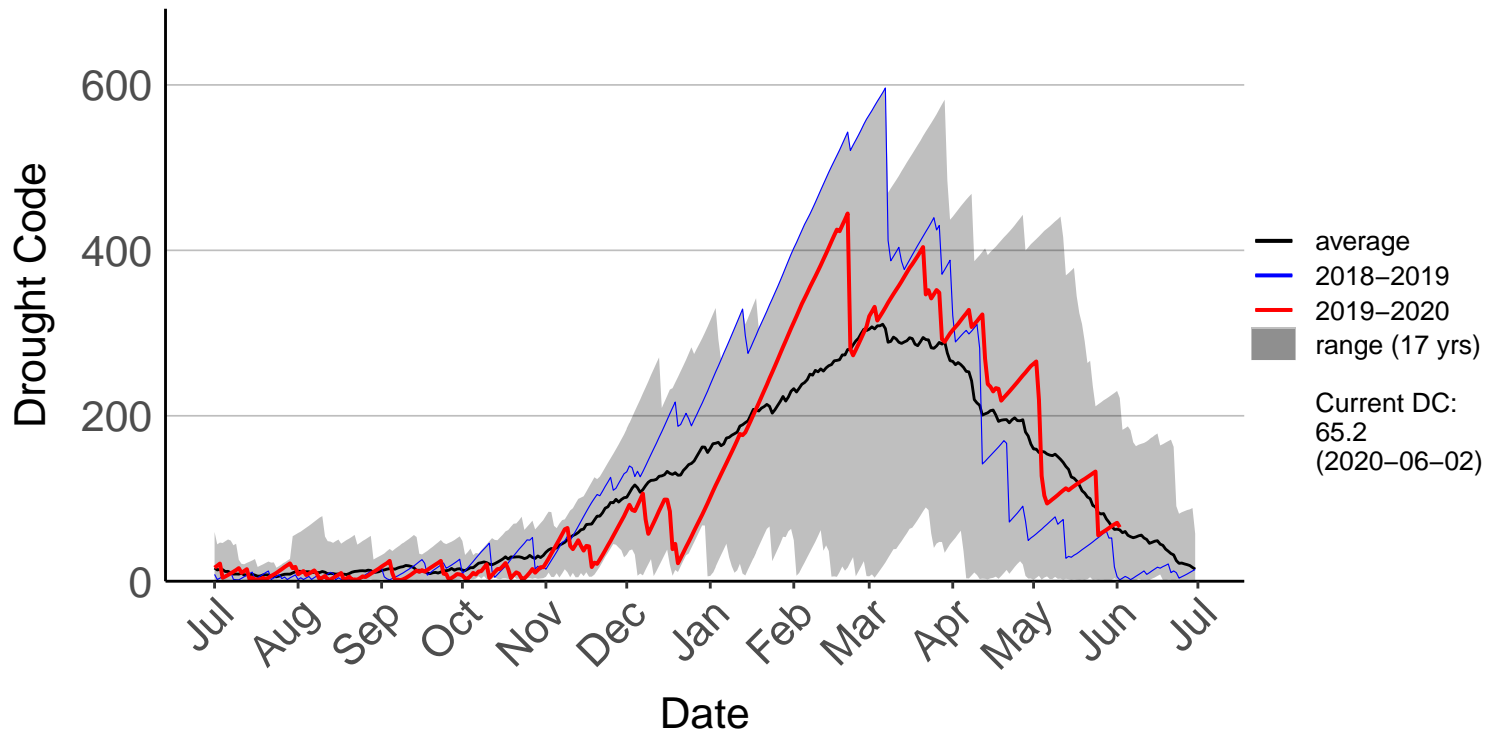

Eltham Raws (Sep 2000 to Jun 2020)

Hawera Aws (Jan 2004 to Jun 2020)

Marco Raws (Jul 1996 to Jun 2020)

New Plymouth SYNOP (Jul 1996 to Jun 2020)

Ngamatapouri Raws (Jul 2017 to Jun 2020)

Okato Raws (Nov 1996 to Jun 2020)

Opunake Raws (Jul 2017 to Jun 2020)

Tikorangi Raws (Jul 2017 to Jun 2020)

Waverly Raws (Jul 1996 to Jun 2020)

Whareroa Raws (Jul 2017 to Jun 2020)