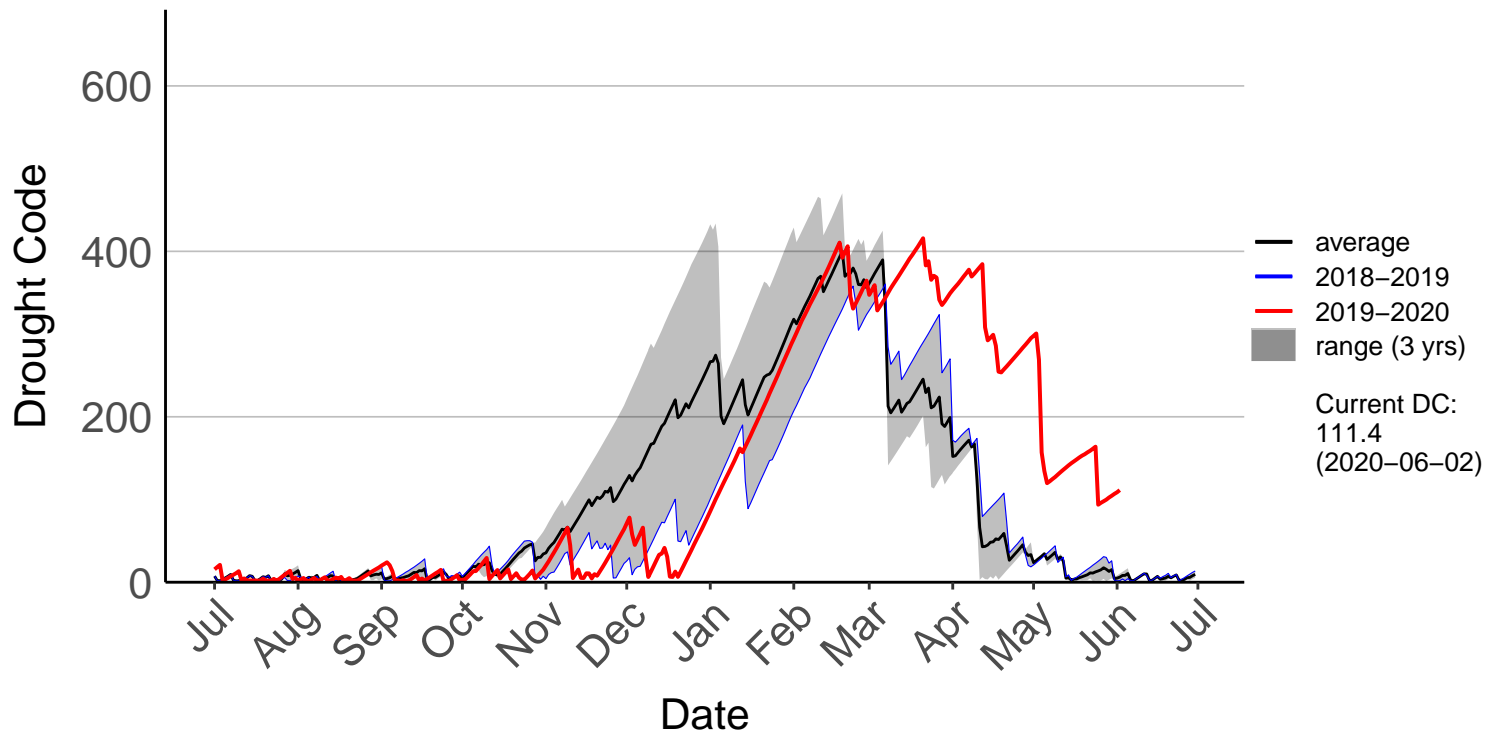

Eltham Raws (Sep 2000 to Jun 2020)

Hawera Aws (Jan 2004 to Jun 2020)

Marco Raws (Jul 1996 to Jun 2020)

New Plymouth SYNOP (Jul 1996 to Jun 2020)

Ngamatapouri Raws (Jul 2017 to Jun 2020)

Okato Raws (Nov 1996 to Jun 2020)

Opunake Raws (Jul 2017 to Jun 2020)

Tikorangi Raws (Jul 2017 to Jun 2020)

Waverly Raws (Jul 1996 to Jun 2020)

Whareroa Raws (Jul 2017 to Jun 2020)