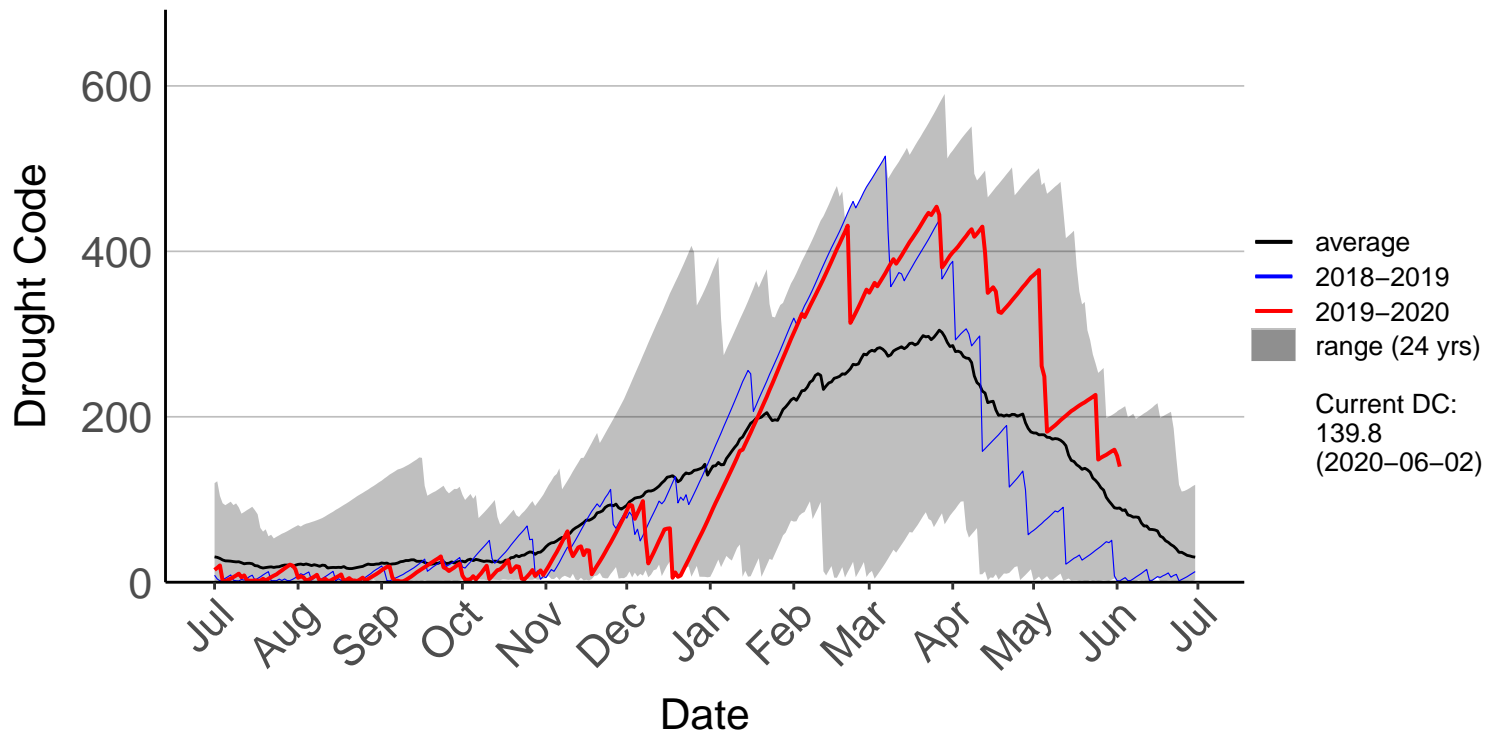

Eltham Raws (Sep 2000 to Jun 2020)

Hawera Aws (Jan 2004 to Jun 2020)

Marco Raws (Jul 1996 to Jun 2020)

New Plymouth SYNOP (Jul 1996 to Jun 2020)

Ngamatapouri Raws (Jul 2017 to Jun 2020)

Okato Raws (Nov 1996 to Jun 2020)

Opunake Raws (Jul 2017 to Jun 2020)

Tikorangi Raws (Jul 2017 to Jun 2020)

Waverly Raws (Jul 1996 to Jun 2020)

Whareroa Raws (Jul 2017 to Jun 2020)