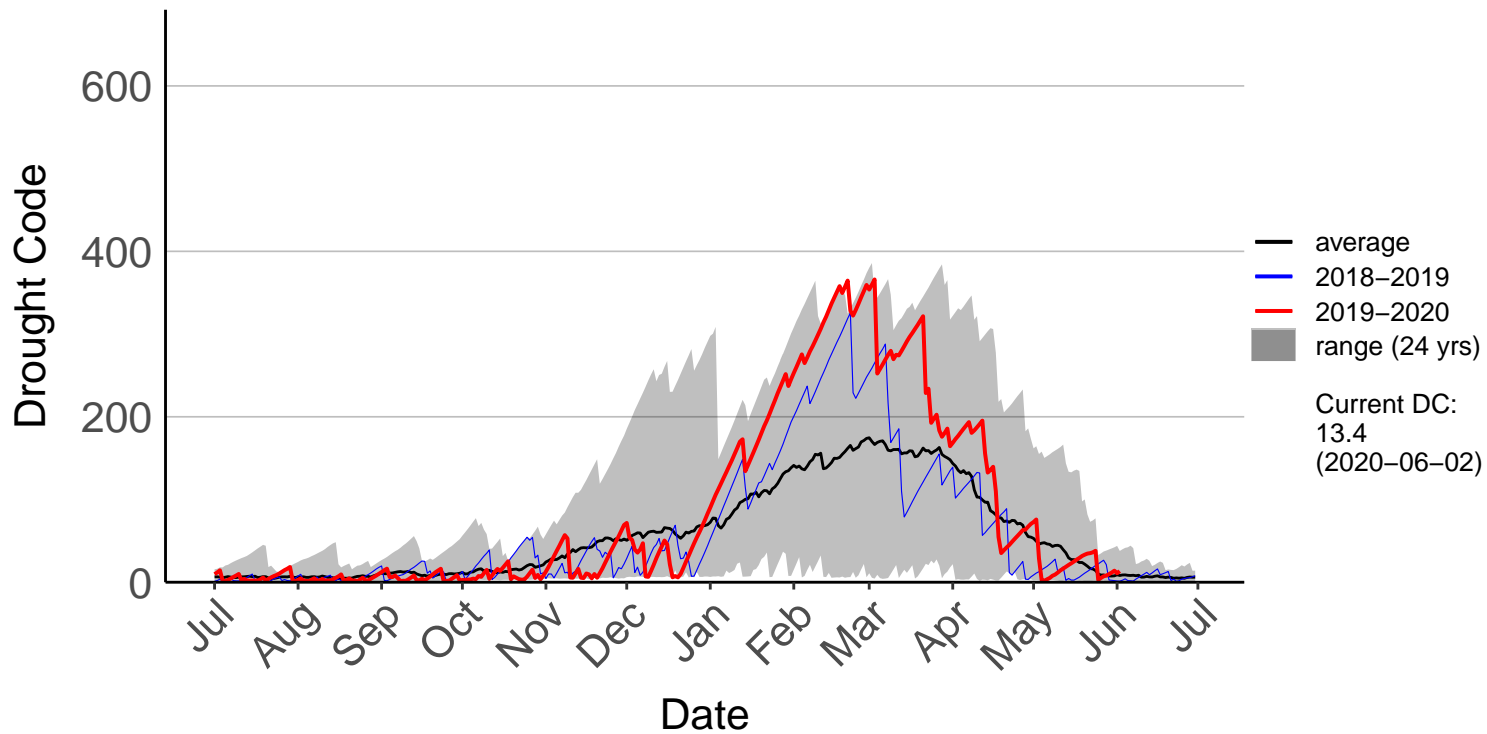

Eltham Raws (Sep 2000 to Jun 2020)

Hawera Aws (Jan 2004 to Jun 2020)

Marco Raws (Jul 1996 to Jun 2020)

New Plymouth SYNOP (Jul 1996 to Jun 2020)

Ngamatapouri Raws (Jul 2017 to Jun 2020)

Okato Raws (Nov 1996 to Jun 2020)

Opunake Raws (Jul 2017 to Jun 2020)

Tikorangi Raws (Jul 2017 to Jun 2020)

Waverly Raws (Jul 1996 to Jun 2020)

Whareroa Raws (Jul 2017 to Jun 2020)