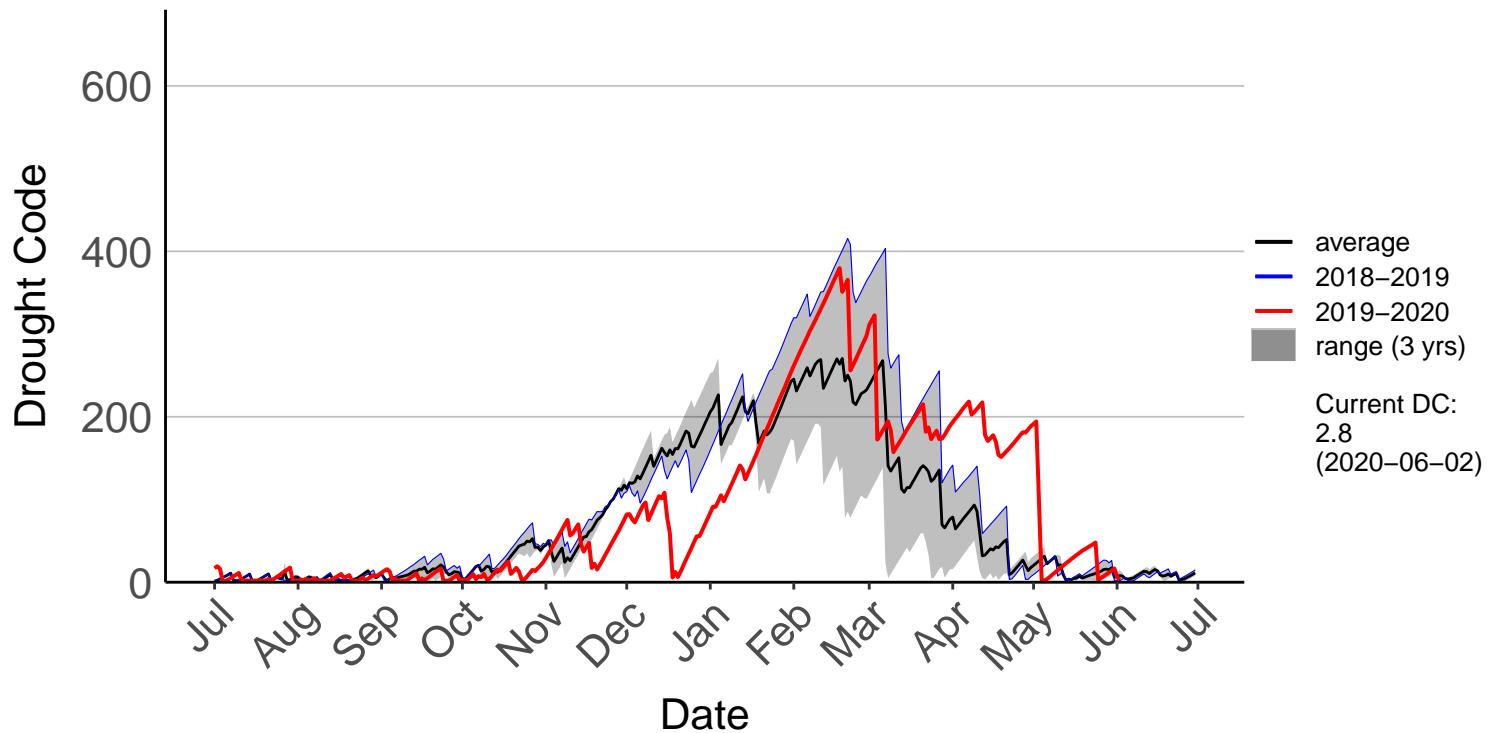

Eltham Raws (Sep 2000 to Jun 2020)

Hawera Aws (Jan 2004 to Jun 2020)

Marco Raws (Jul 1996 to Jun 2020)

New Plymouth SYNOP (Jul 1996 to Jun 2020)

Ngamatapouri Raws (Jul 2017 to Jun 2020)

Okato Raws (Nov 1996 to Jun 2020)

Opunake Raws (Jul 2017 to Jun 2020)

Tikorangi Raws (Jul 2017 to Jun 2020)

Waverly Raws (Jul 1996 to Jun 2020)

Whareroa Raws (Jul 2017 to Jun 2020)