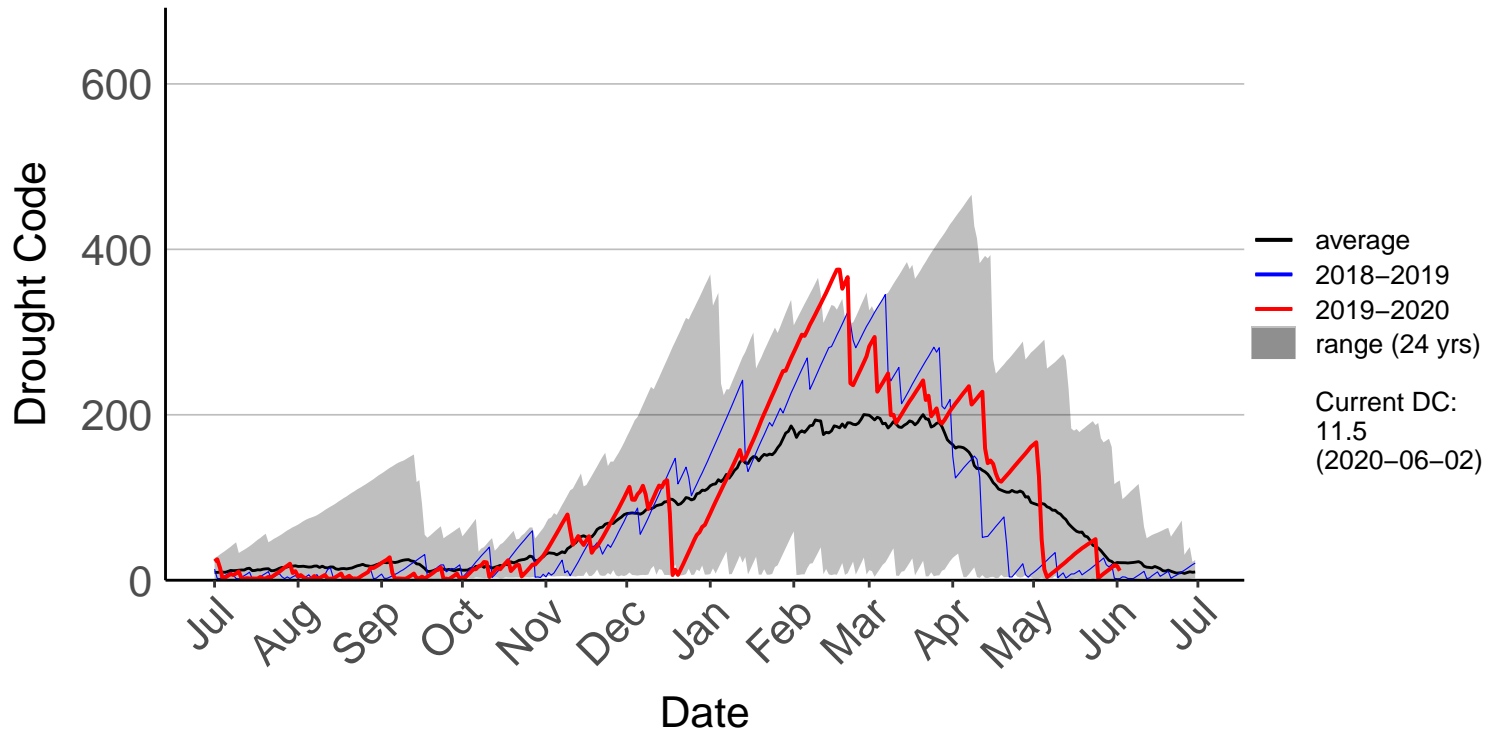

Eltham Raws (Sep 2000 to Jun 2020)

Hawera Aws (Jan 2004 to Jun 2020)

Marco Raws (Jul 1996 to Jun 2020)

New Plymouth SYNOP (Jul 1996 to Jun 2020)

Ngamatapouri Raws (Jul 2017 to Jun 2020)

Okato Raws (Nov 1996 to Jun 2020)

Opunake Raws (Jul 2017 to Jun 2020)

Tikorangi Raws (Jul 2017 to Jun 2020)

Waverly Raws (Jul 1996 to Jun 2020)

Whareroa Raws (Jul 2017 to Jun 2020)