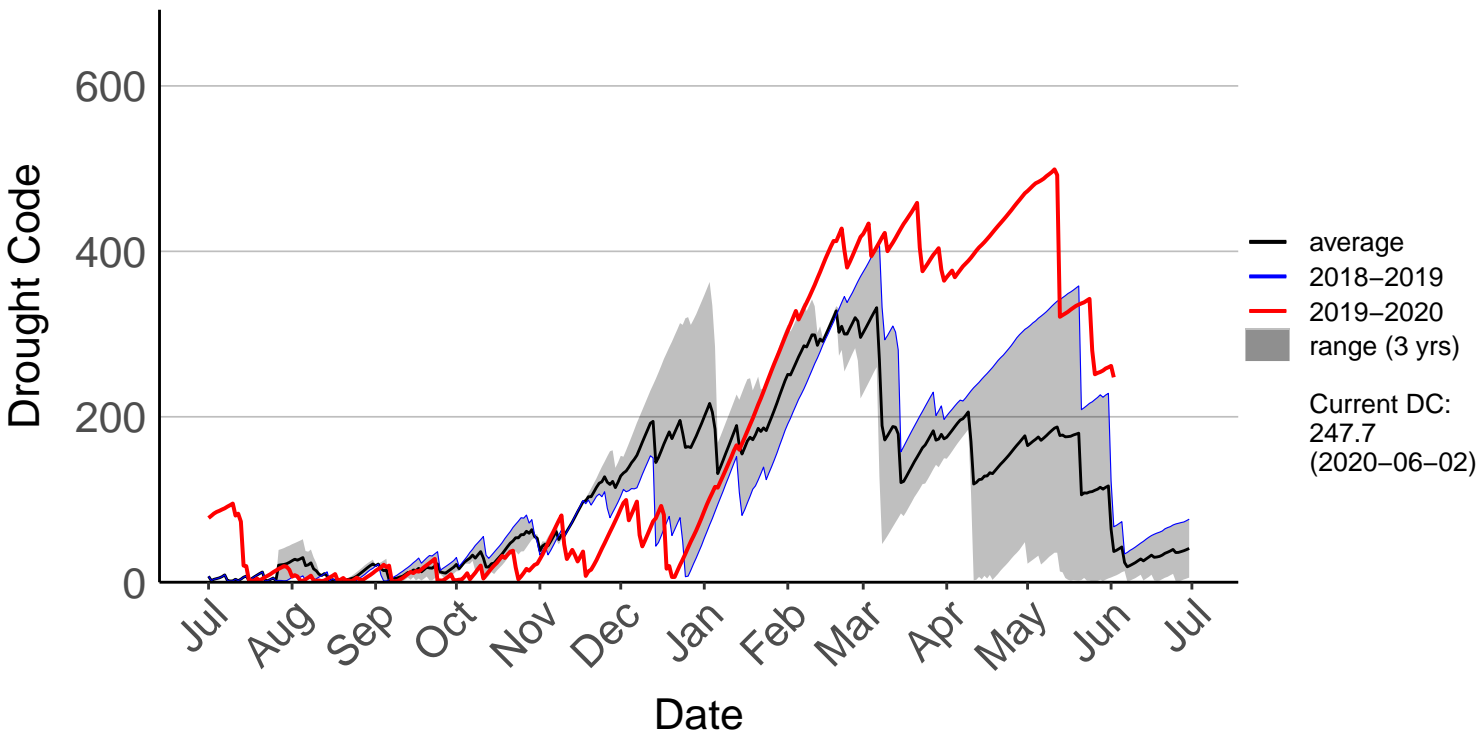

Eltham Raws (Sep 2000 to Jun 2020)

Hawera Aws (Jan 2004 to Jun 2020)

Marco Raws (Jul 1996 to Jun 2020)

New Plymouth SYNOP (Jul 1996 to Jun 2020)

Ngamatapouri Raws (Jul 2017 to Jun 2020)

Okato Raws (Nov 1996 to Jun 2020)

Opunake Raws (Jul 2017 to Jun 2020)

Tikorangi Raws (Jul 2017 to Jun 2020)

Waverly Raws (Jul 1996 to Jun 2020)

Whareroa Raws (Jul 2017 to Jun 2020)