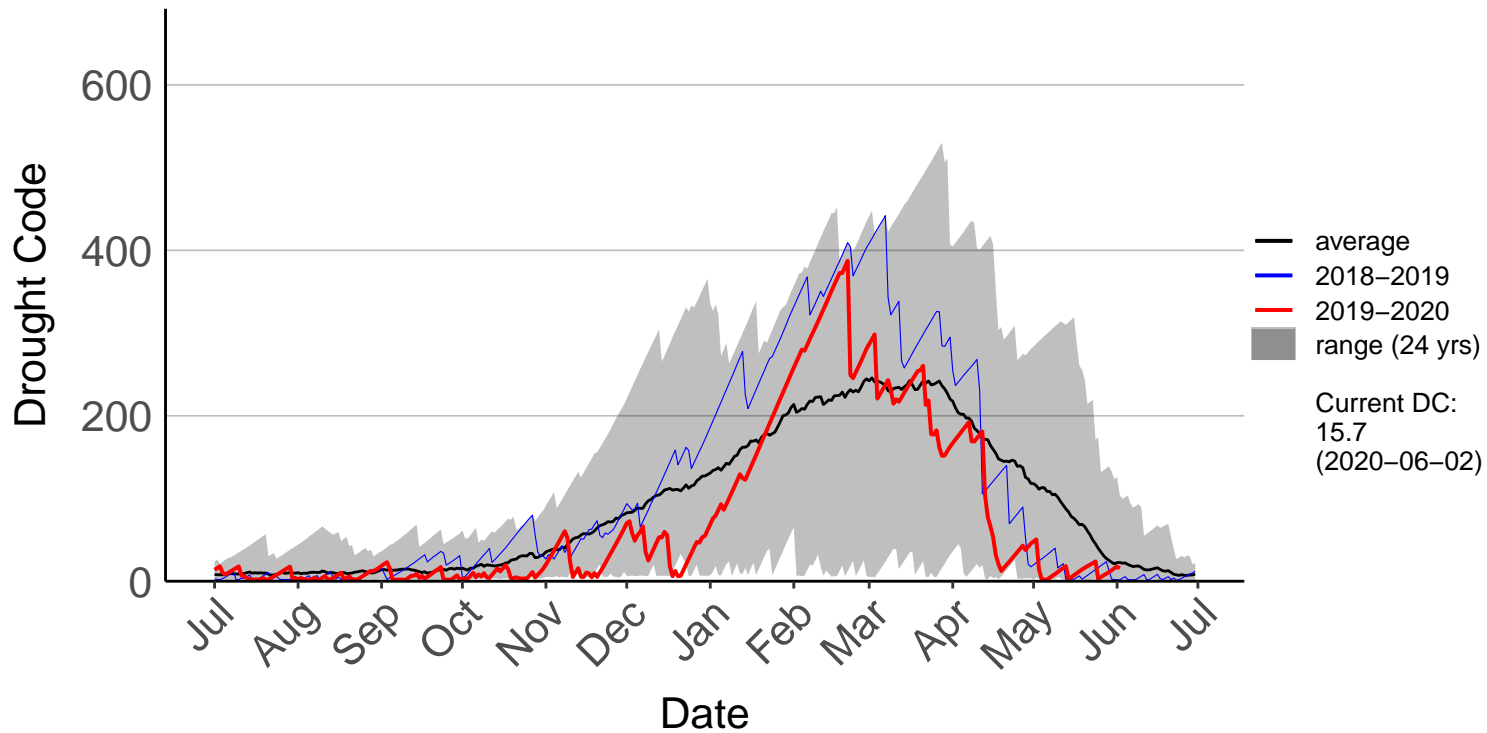

Eltham Raws (Sep 2000 to Jun 2020)

Hawera Aws (Jan 2004 to Jun 2020)

Marco Raws (Jul 1996 to Jun 2020)

New Plymouth SYNOP (Jul 1996 to Jun 2020)

Ngamatapouri Raws (Jul 2017 to Jun 2020)

Okato Raws (Nov 1996 to Jun 2020)

Opunake Raws (Jul 2017 to Jun 2020)

Tikorangi Raws (Jul 2017 to Jun 2020)

Waverly Raws (Jul 1996 to Jun 2020)

Whareroa Raws (Jul 2017 to Jun 2020)