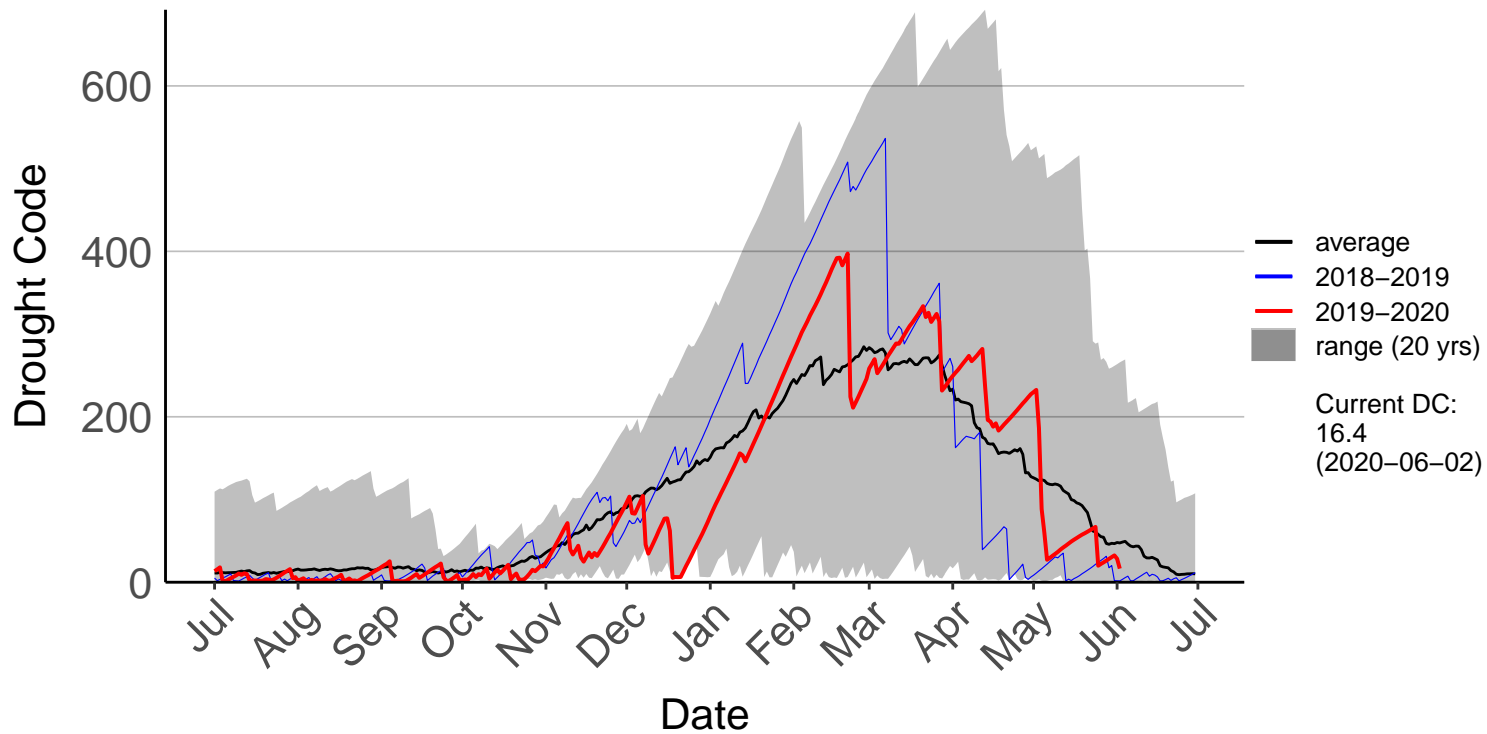

Eltham Raws (Sep 2000 to Jun 2020)

Hawera Aws (Jan 2004 to Jun 2020)

Marco Raws (Jul 1996 to Jun 2020)

New Plymouth SYNOP (Jul 1996 to Jun 2020)

Ngamatapouri Raws (Jul 2017 to Jun 2020)

Okato Raws (Nov 1996 to Jun 2020)

Opunake Raws (Jul 2017 to Jun 2020)

Tikorangi Raws (Jul 2017 to Jun 2020)

Waverly Raws (Jul 1996 to Jun 2020)

Whareroa Raws (Jul 2017 to Jun 2020)