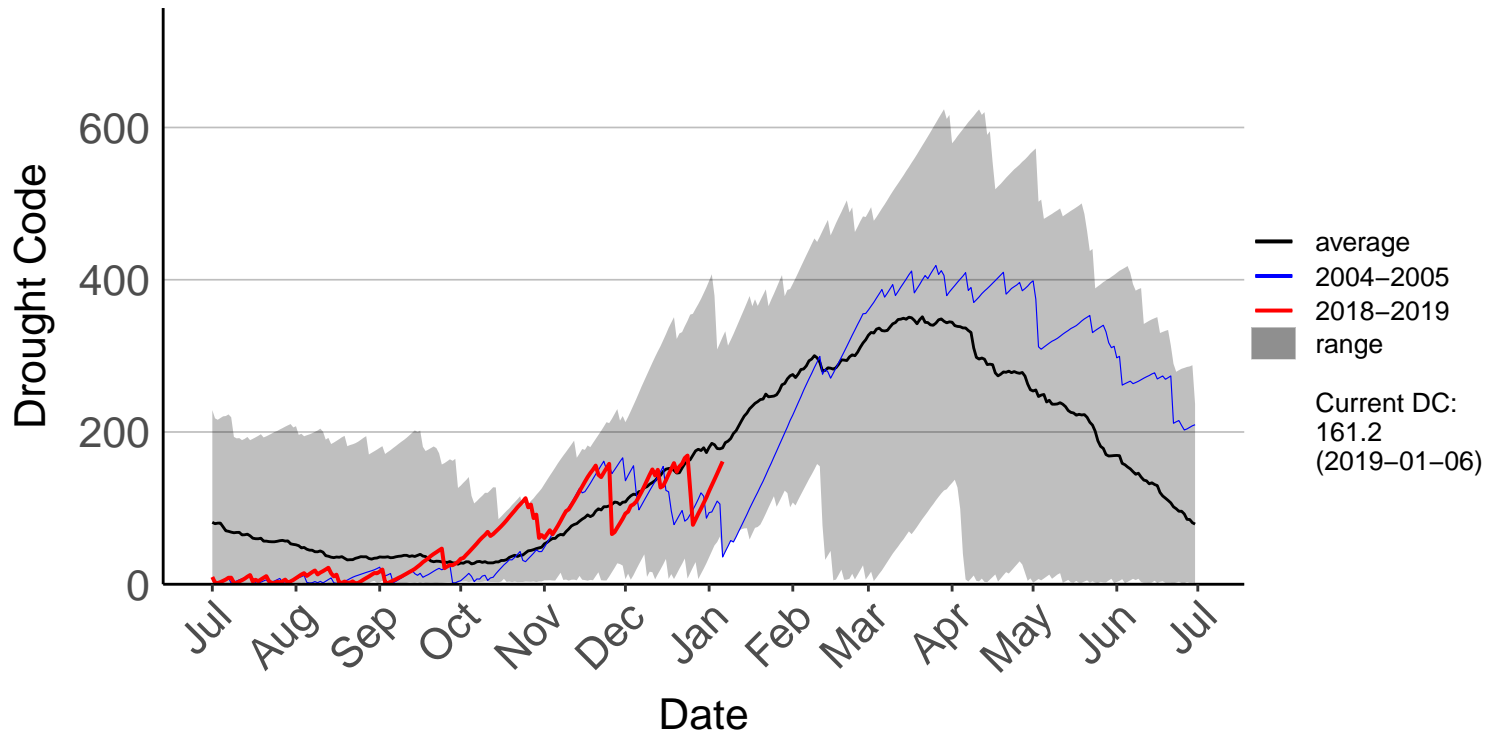

Levin Aws

Matarawa Raws

National Park Raws

Ngahere Park Raws

Ngamatea Raws

Pahiatua Ews

Palmerston North SYNOP

Paradise Valley Raws

Ranana Raws

Raumai Raws

Tapuae Raws

Tarn Track Raws

Three Kings Raws

Waimarino Forest Raws

Waione East Raws

Waione Raws – DISCONTINUED