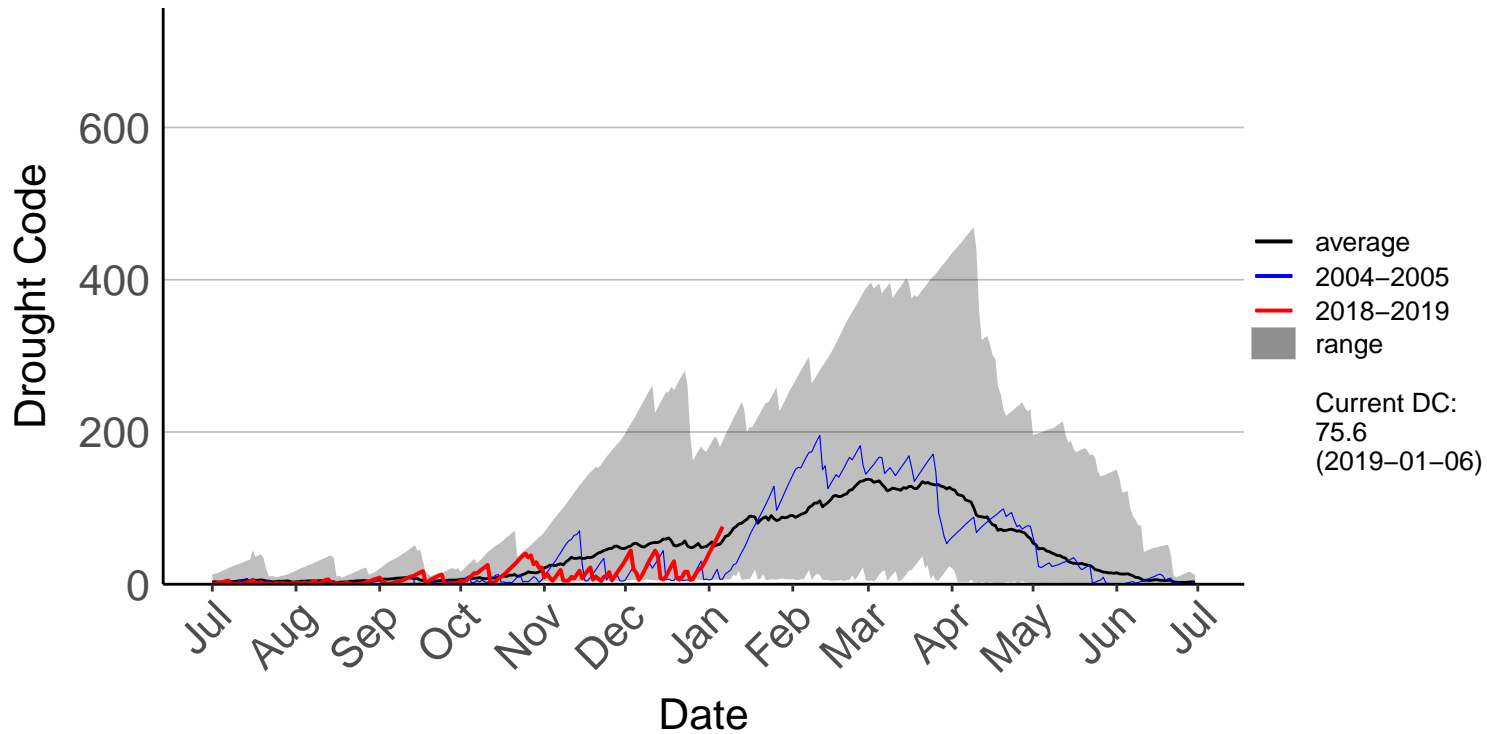

National Park Raws