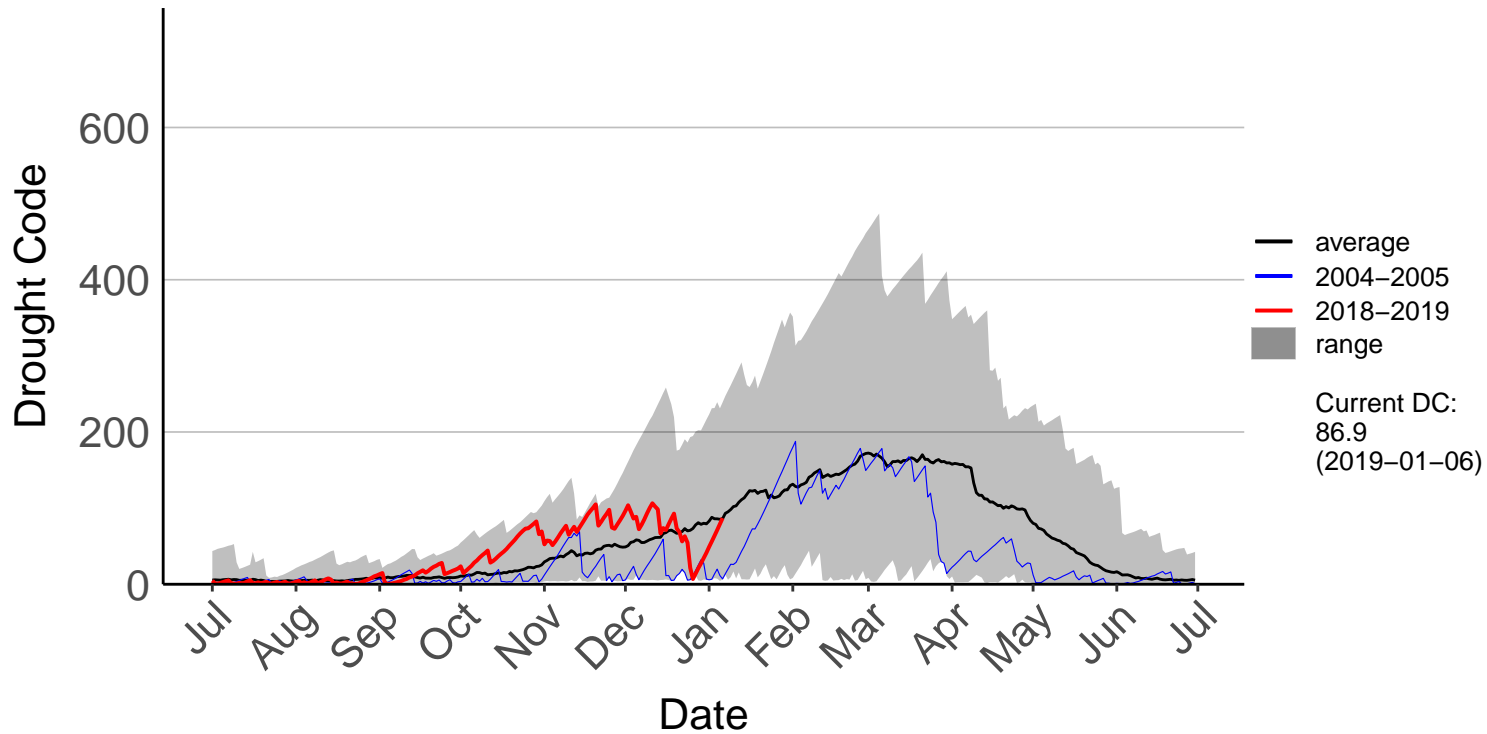

Ranana Raws

Raumai Raws

Tapuae Raws

Tarn Track Raws

Three Kings Raws

Waimarino Forest Raws

Waione East Raws

Waione Raws – DISCONTINUED