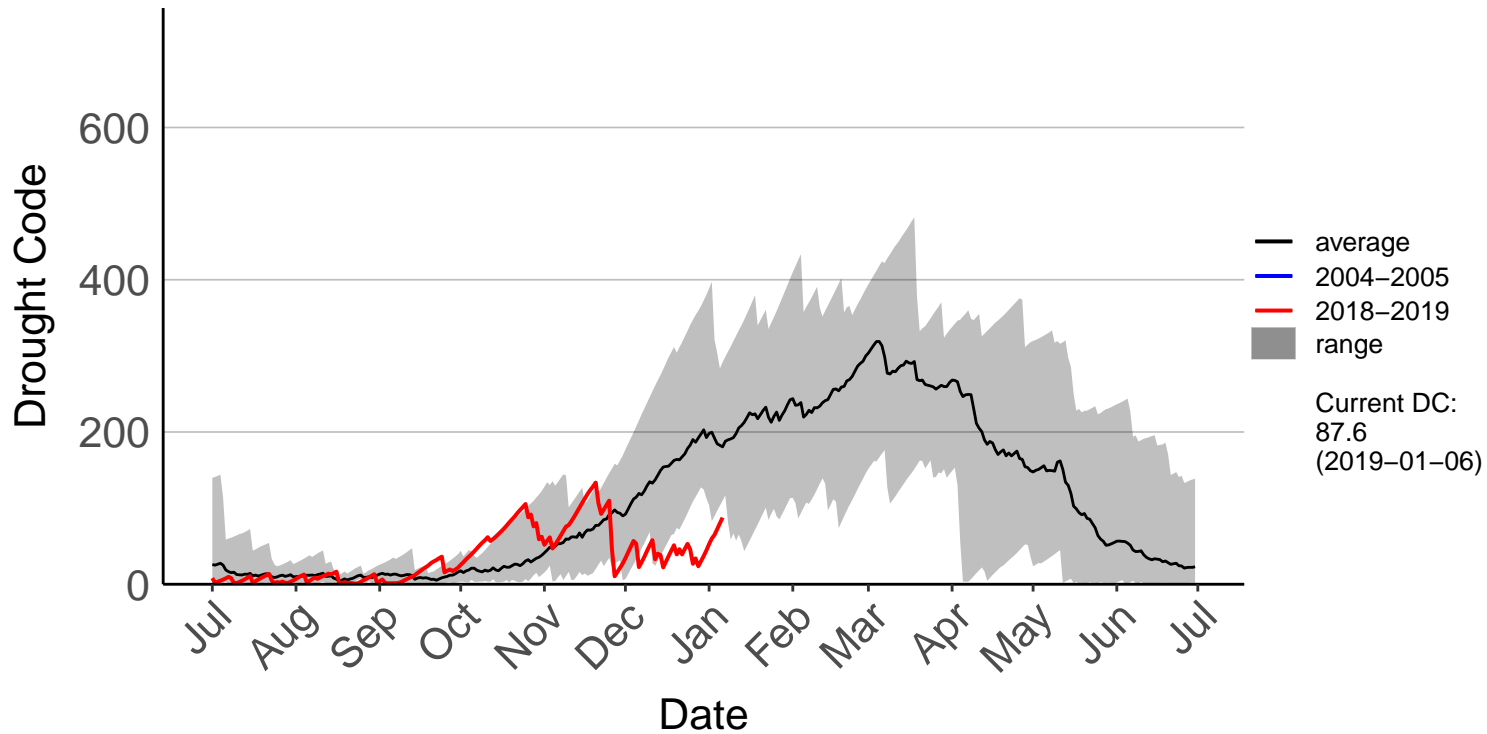

Pahiatua Ews