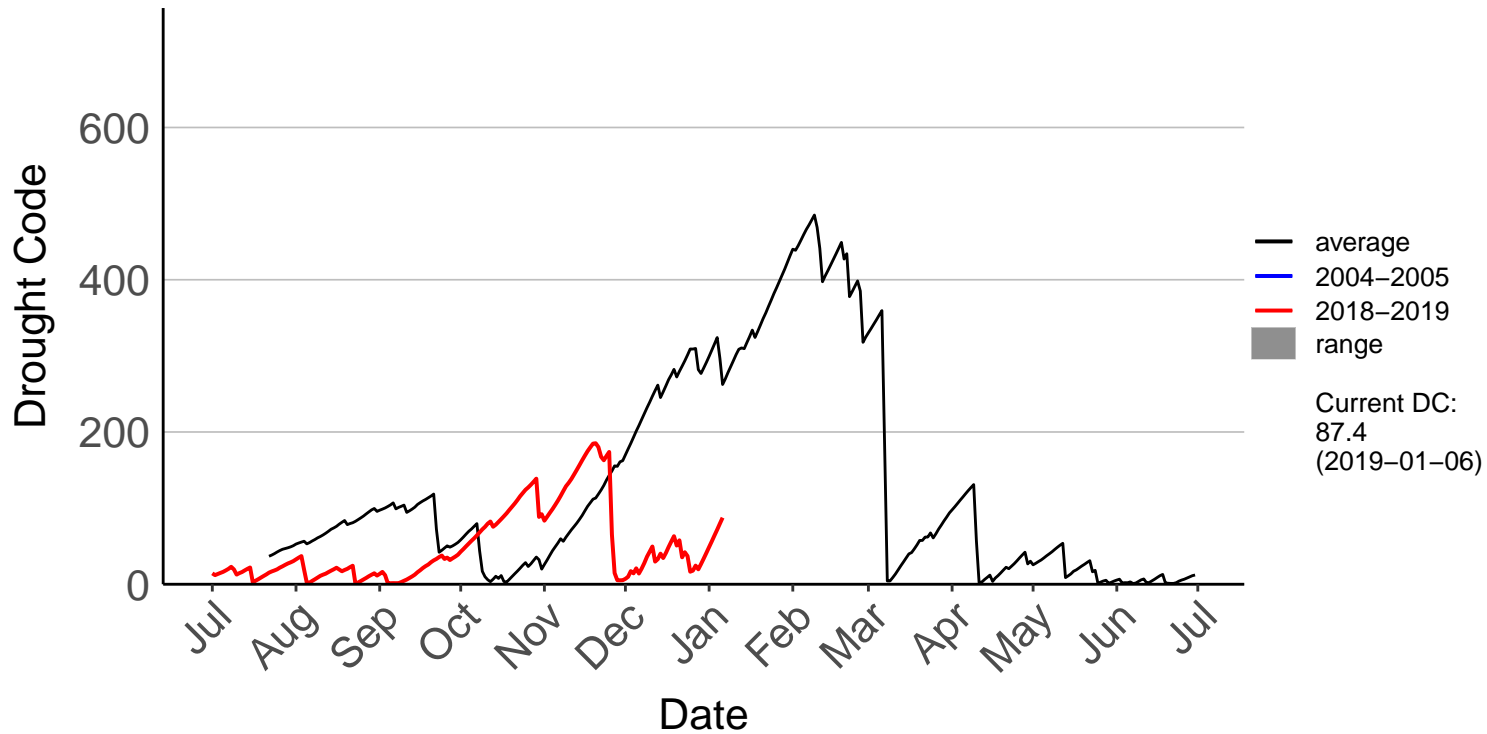

Ranana Raws

Raumai Raws

Tapuae Raws

Tarn Track Raws

Three Kings Raws

Waimarino Forest Raws

Waione East Raws

Waione Raws – DISCONTINUED