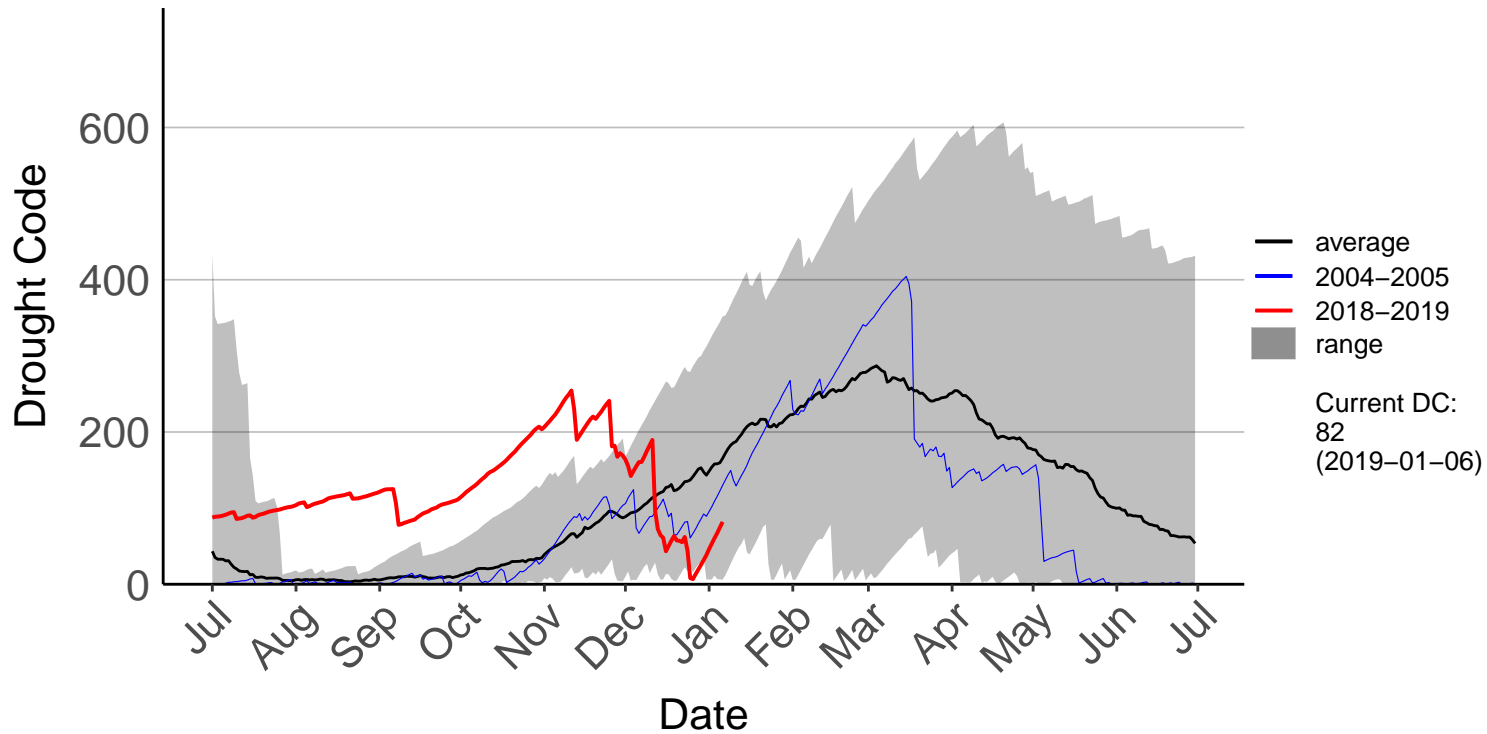

Levin Aws

Matarawa Raws

National Park Raws

Ngahere Park Raws

Ngamatea Raws

Pahiatua Ews

Palmerston North SYNOP

Paradise Valley Raws

Ranana Raws

Raumai Raws

Tapuae Raws

Tarn Track Raws

Three Kings Raws

Waimarino Forest Raws

Waione East Raws

Waione Raws – DISCONTINUED