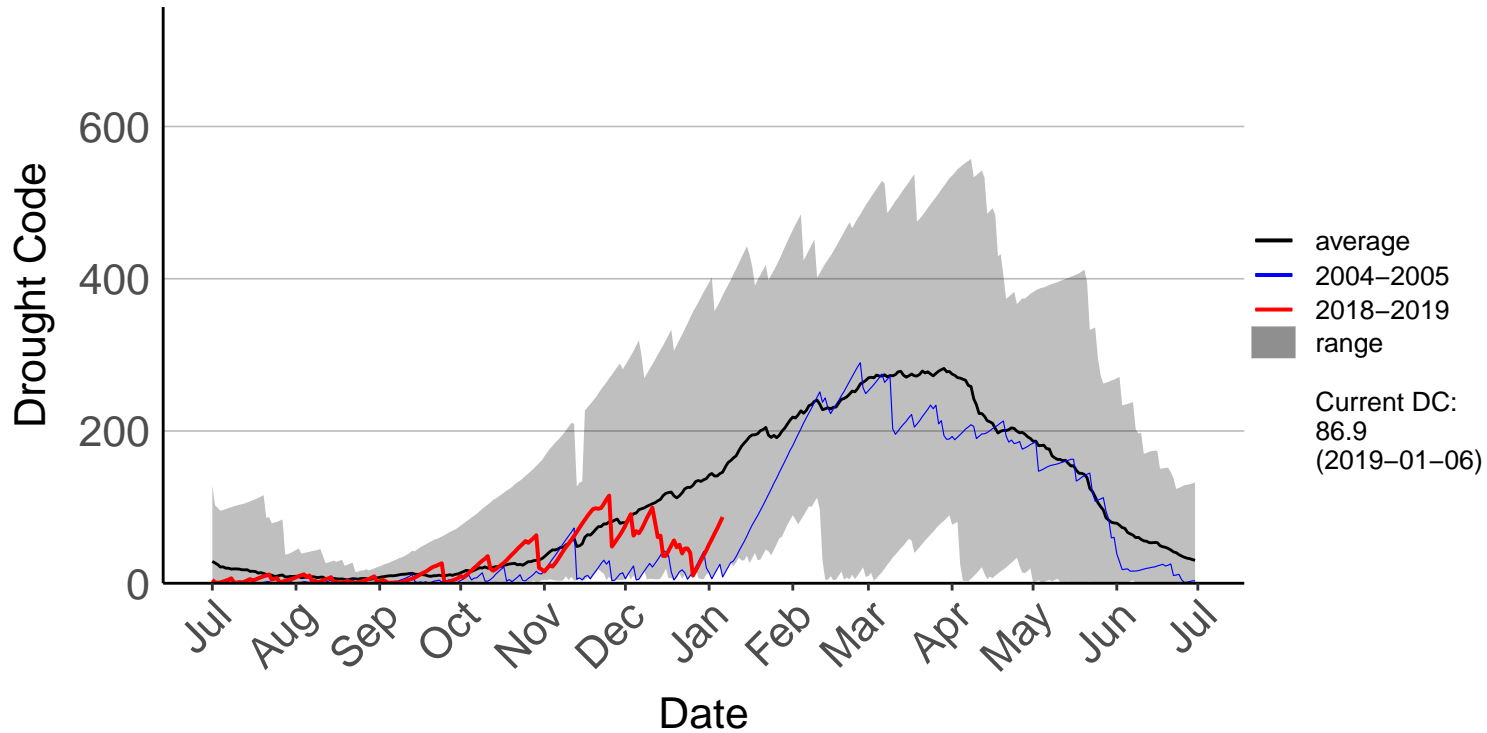

Levin Aws

Matarawa Raws

National Park Raws

Ngahere Park Raws

Ngamatea Raws

Pahiatua Ews

Palmerston North SYNOP

Paradise Valley Raws

Ranana Raws

Raumai Raws

Tapuae Raws

Tarn Track Raws

Three Kings Raws

Waimarino Forest Raws

Waione East Raws

Waione Raws – DISCONTINUED