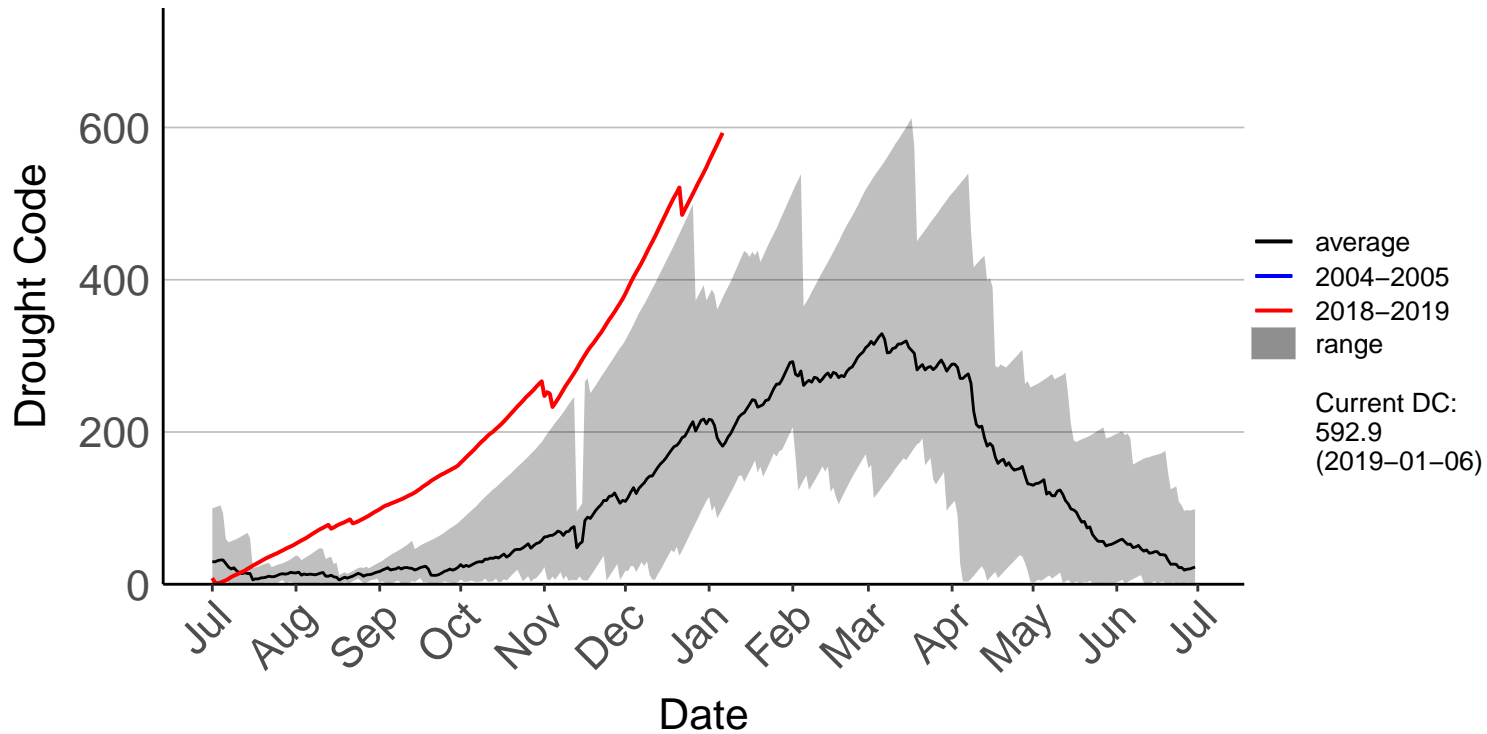

Ngahere Park Raws