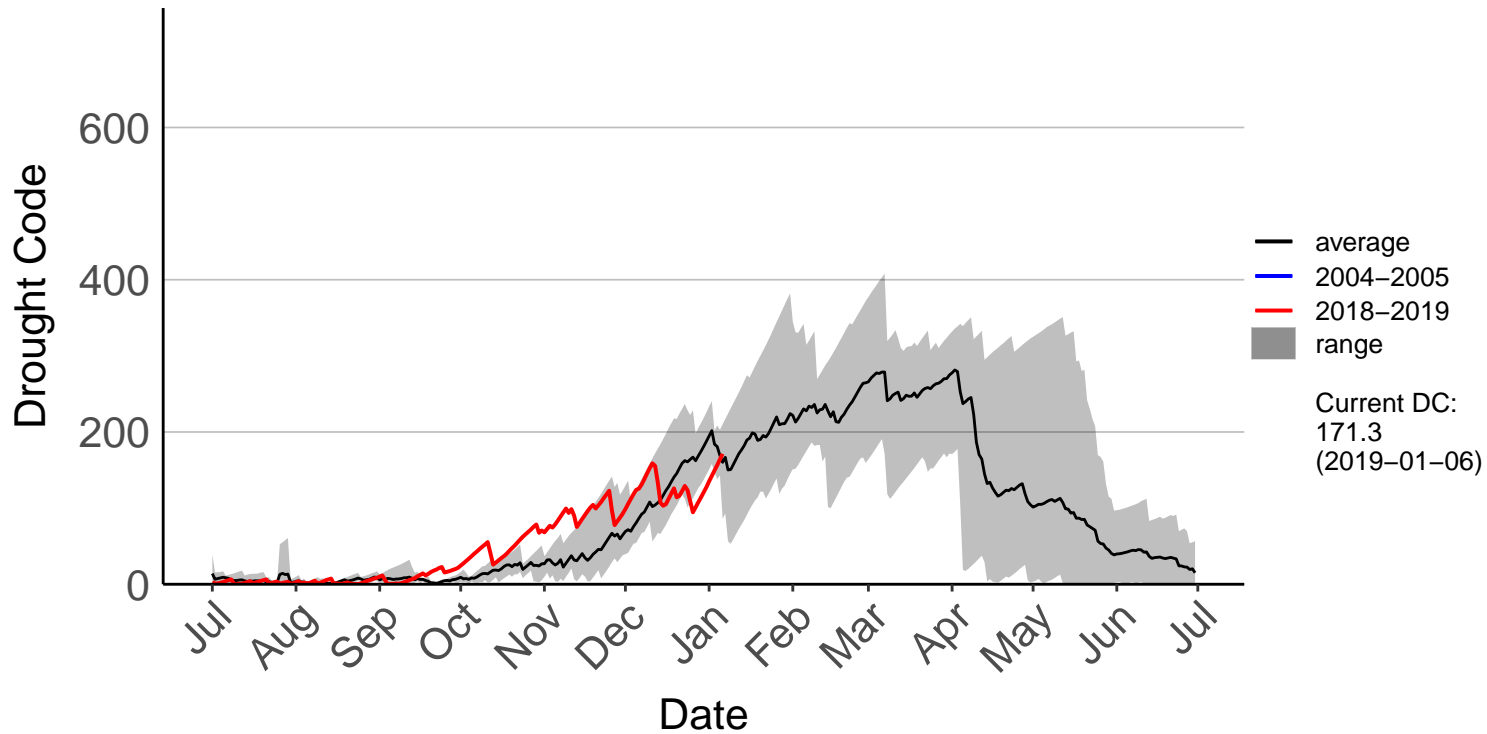

Waiouru Airstrip Aws