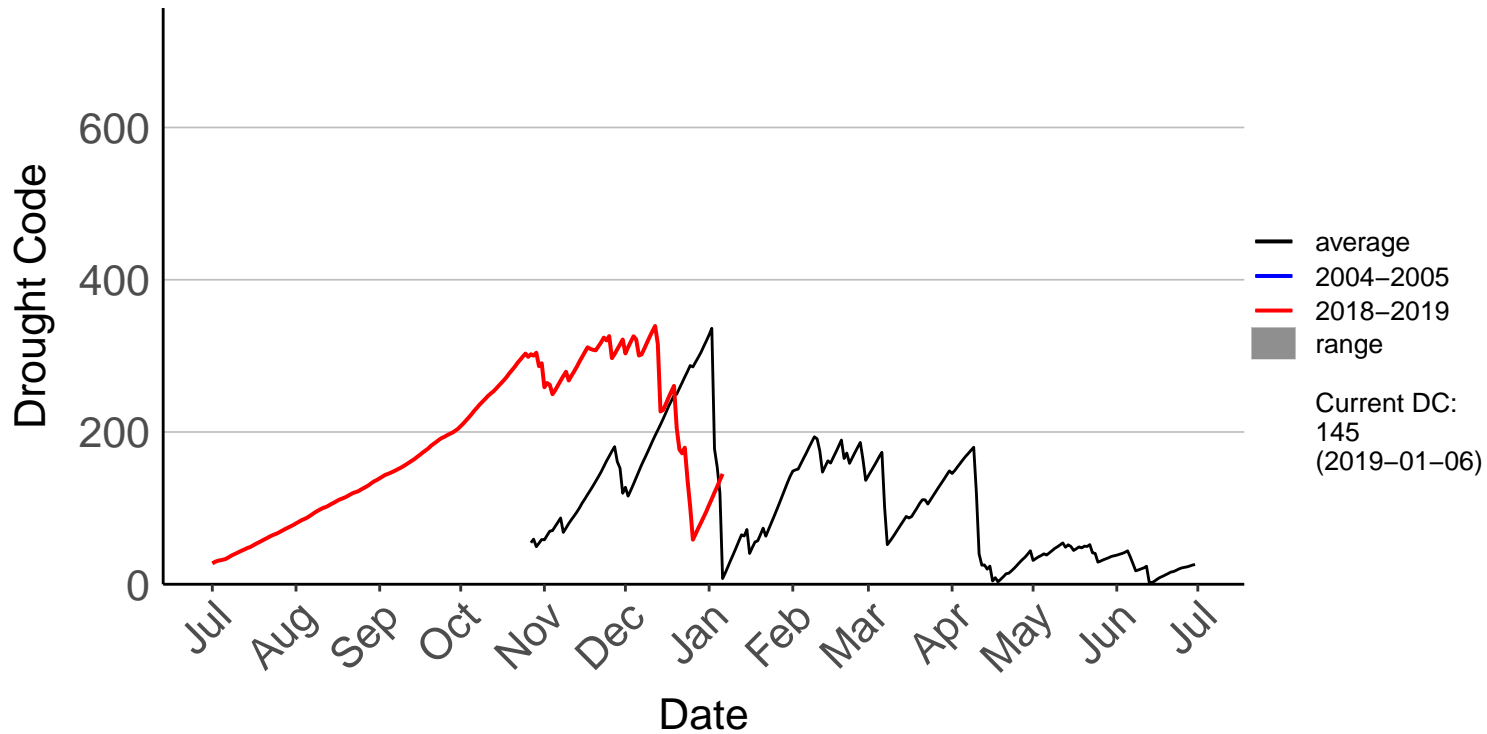

Ranana Raws

Raumai Raws

Tapuae Raws

Tarn Track Raws

Three Kings Raws

Waimarino Forest Raws

Waione East Raws

Waione Raws – DISCONTINUED