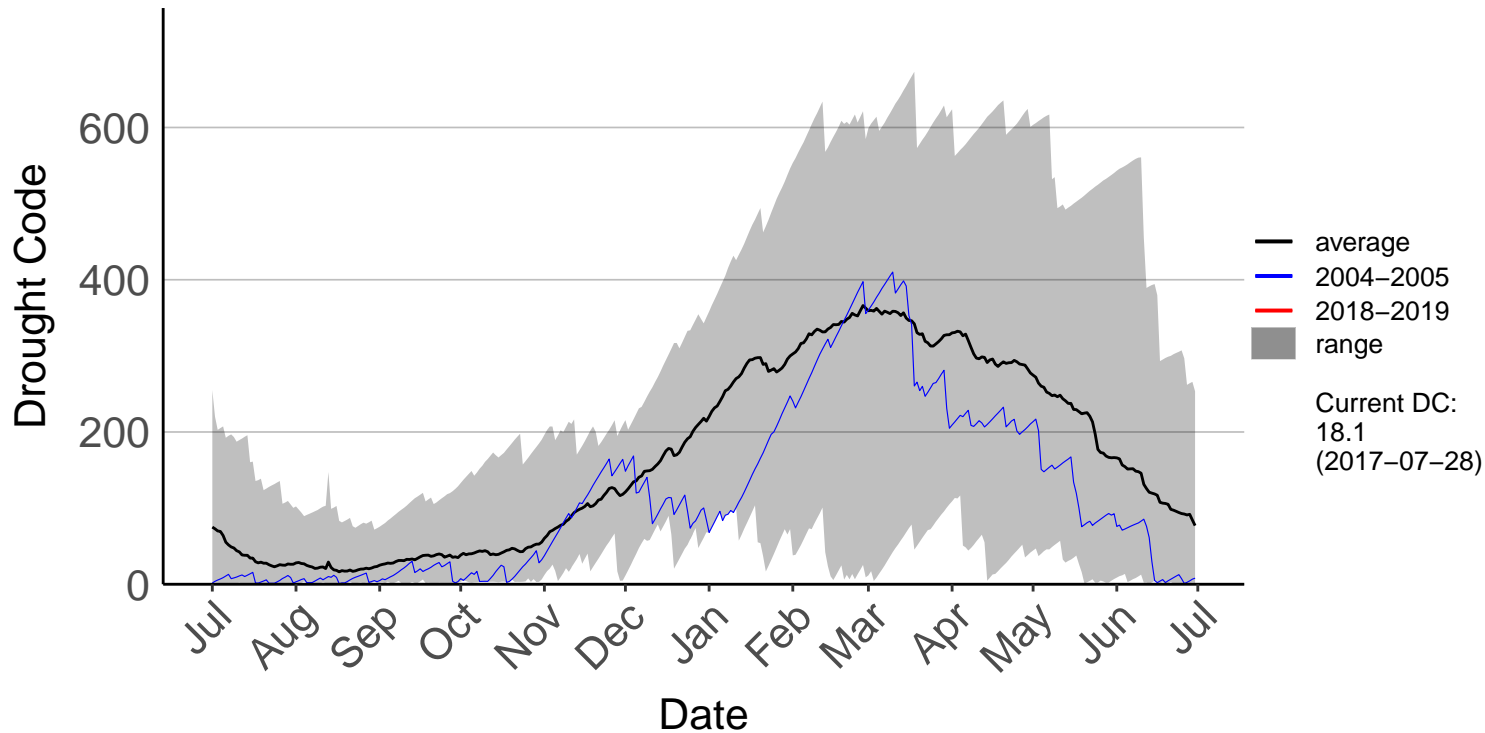

Ranana Raws

Raumai Raws

Tapuae Raws

Tarn Track Raws

Three Kings Raws

Waimarino Forest Raws

Waione East Raws

Waione Raws – DISCONTINUED