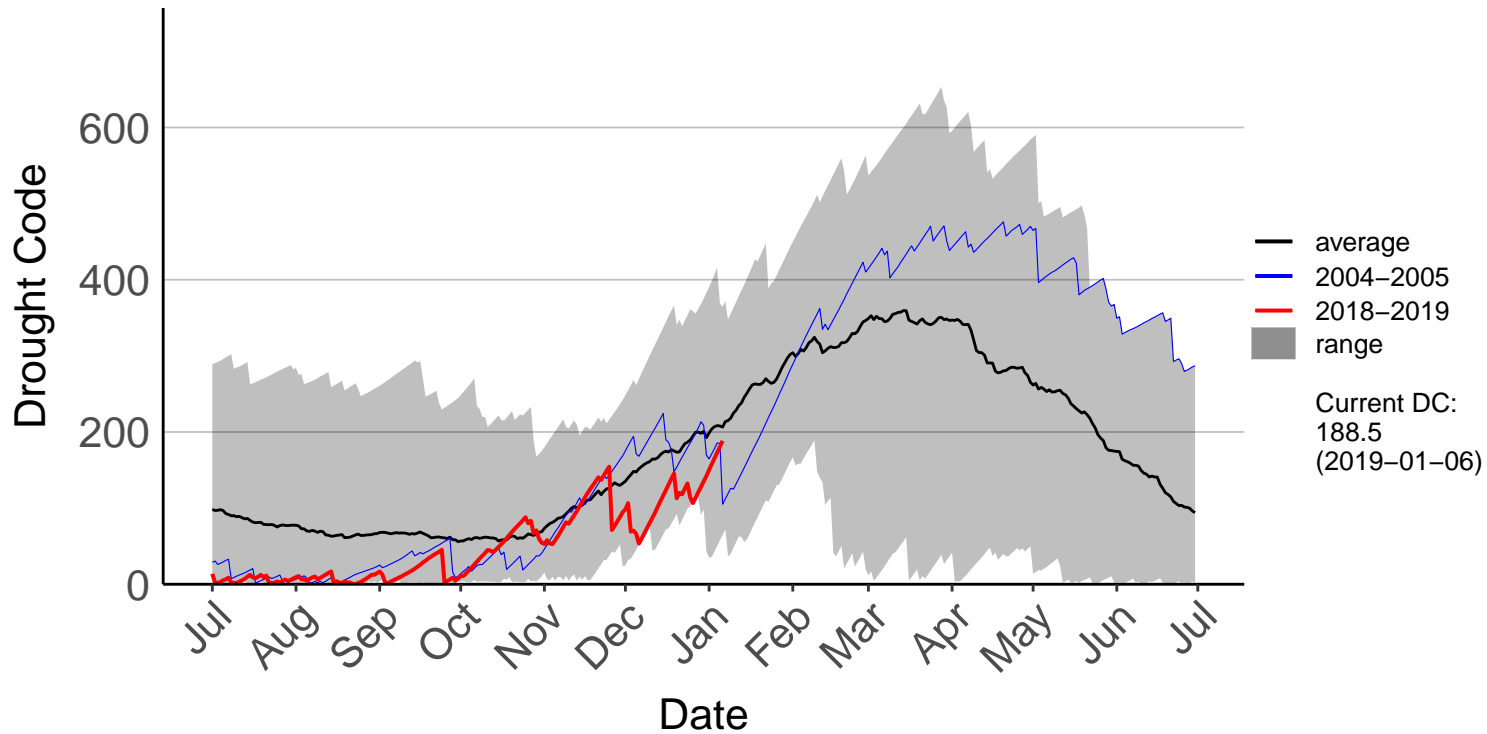

Levin Aws

Matarawa Raws

National Park Raws

Ngahere Park Raws

Ngamatea Raws

Pahiatua Ews

Palmerston North SYNOP

Paradise Valley Raws

Ranana Raws

Raumai Raws

Tapuae Raws

Tarn Track Raws

Three Kings Raws

Waimarino Forest Raws

Waione East Raws

Waione Raws – DISCONTINUED