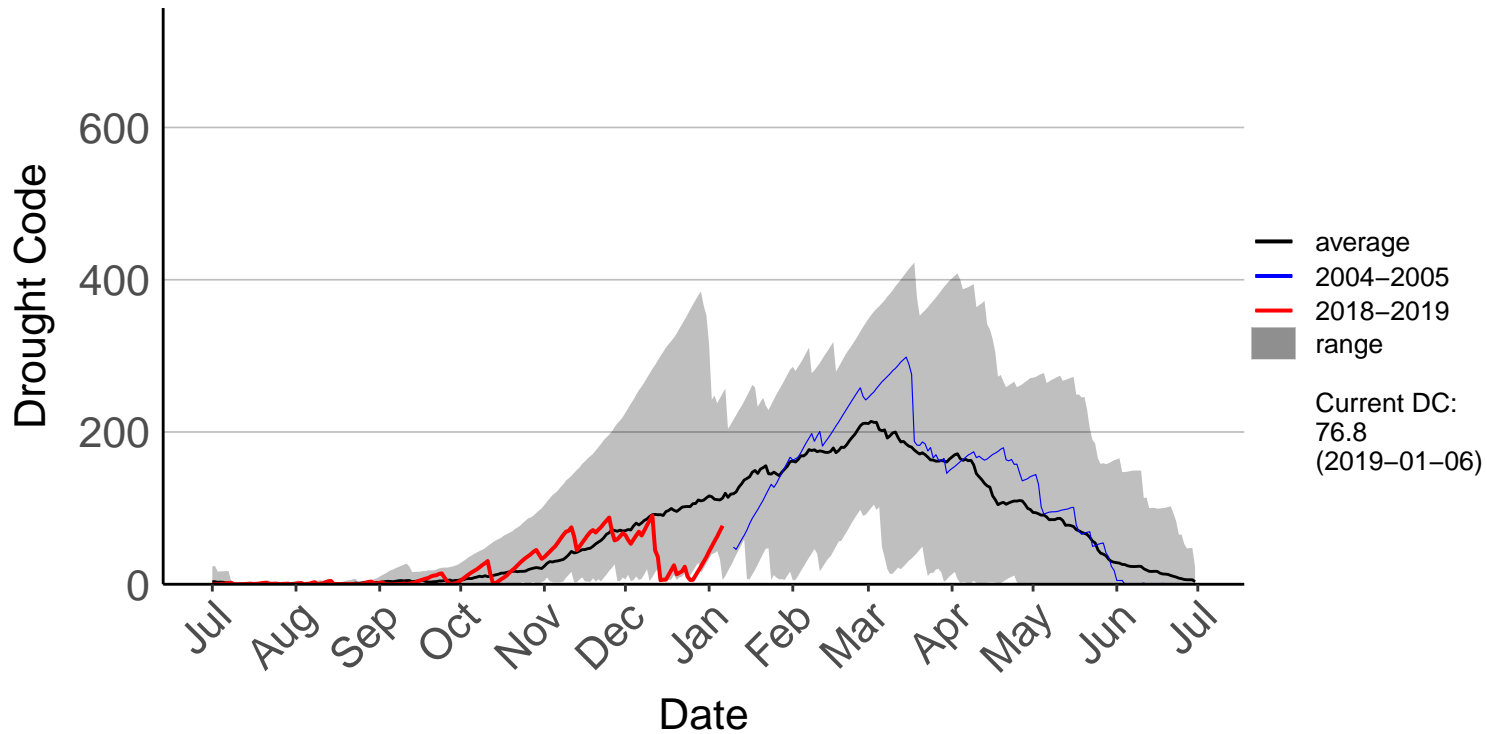

Ranana Raws

Raumai Raws

Tapuae Raws

Tarn Track Raws

Three Kings Raws

Waimarino Forest Raws

Waione East Raws

Waione Raws – DISCONTINUED