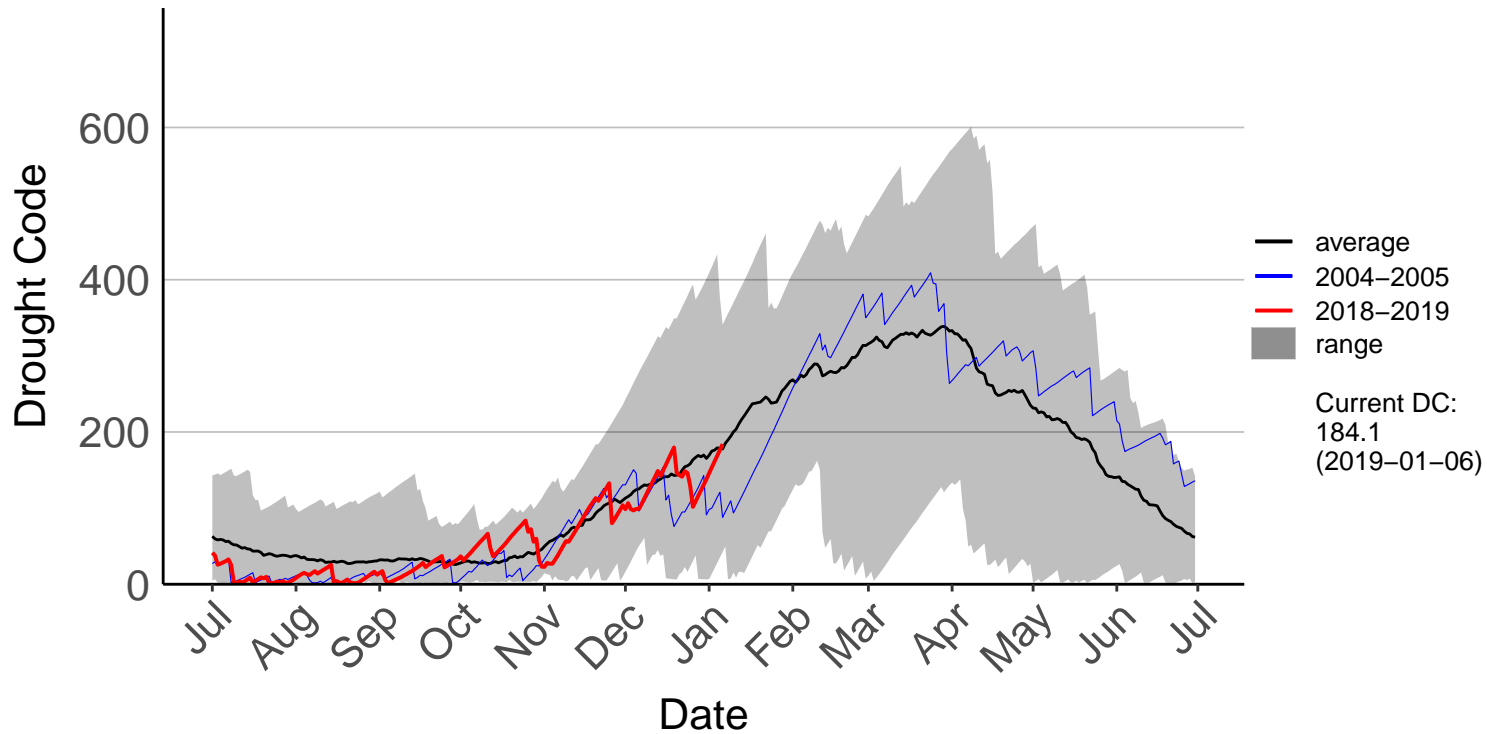

Wanganui Aws