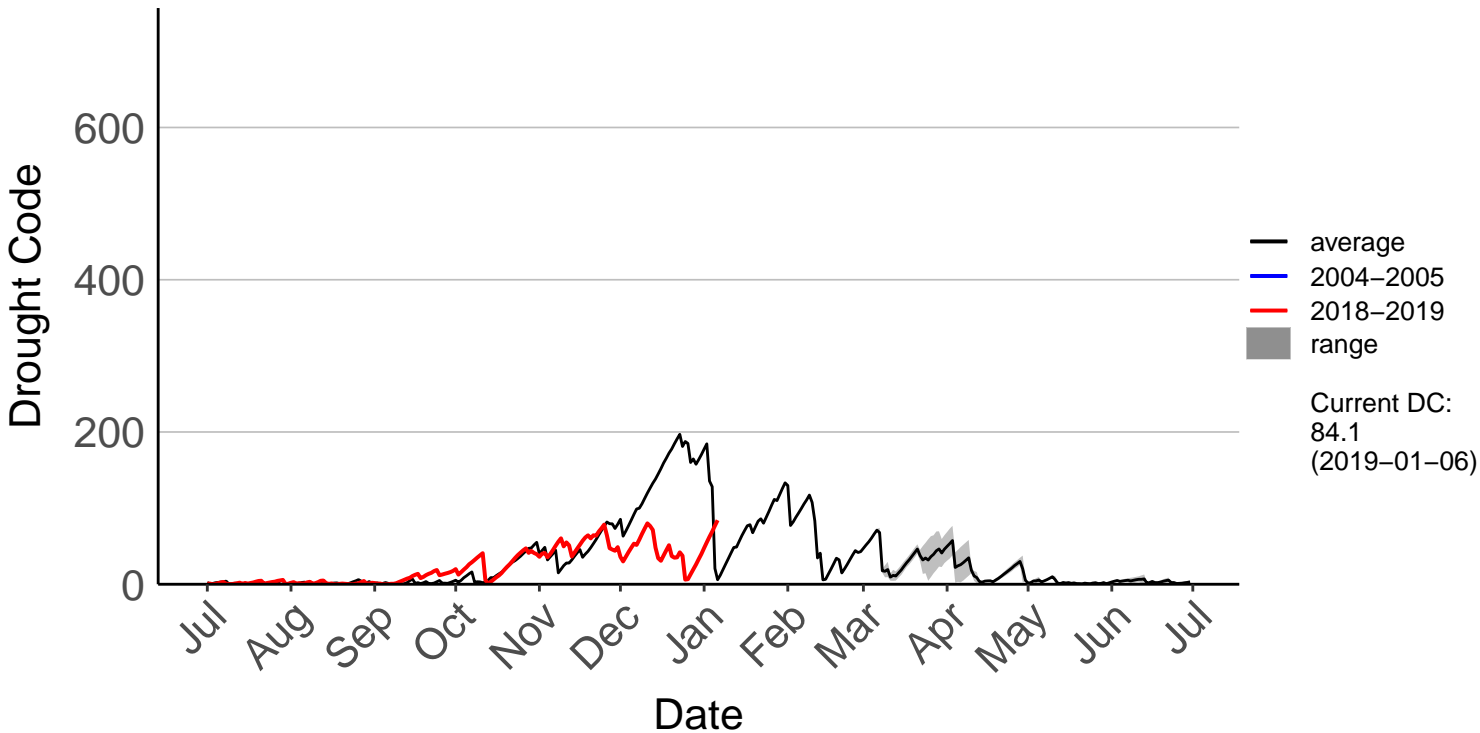

Ranana Raws

Raumai Raws

Tapuae Raws

Tarn Track Raws

Three Kings Raws

Waimarino Forest Raws

Waione East Raws

Waione Raws – DISCONTINUED