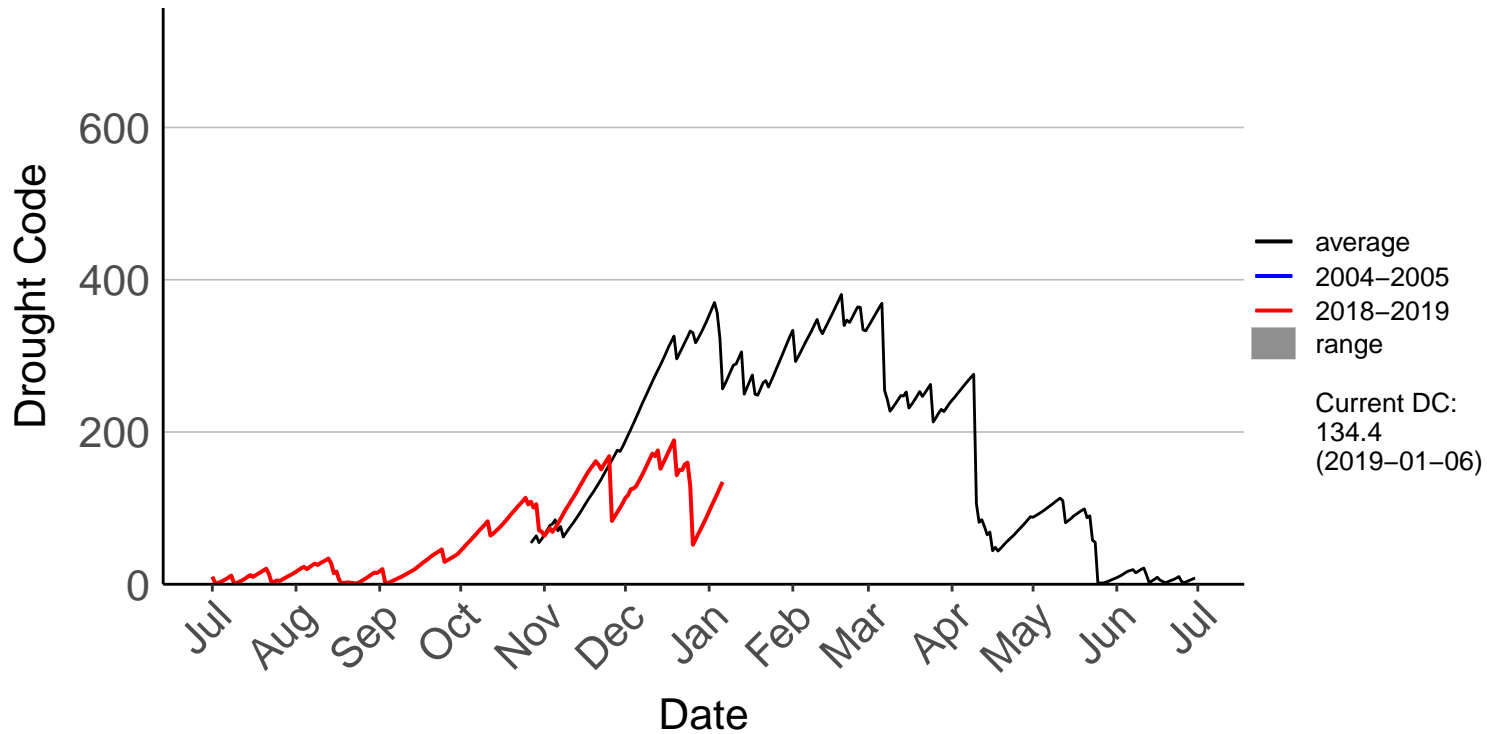

Akitio Ews

Alfredton Raws – DISCONTINUED

Alfredton South Raws

Dannevirke Ews

Desert Road Summit Raws

Feilding Raws

Hunterville Raws

Kirikau Raws