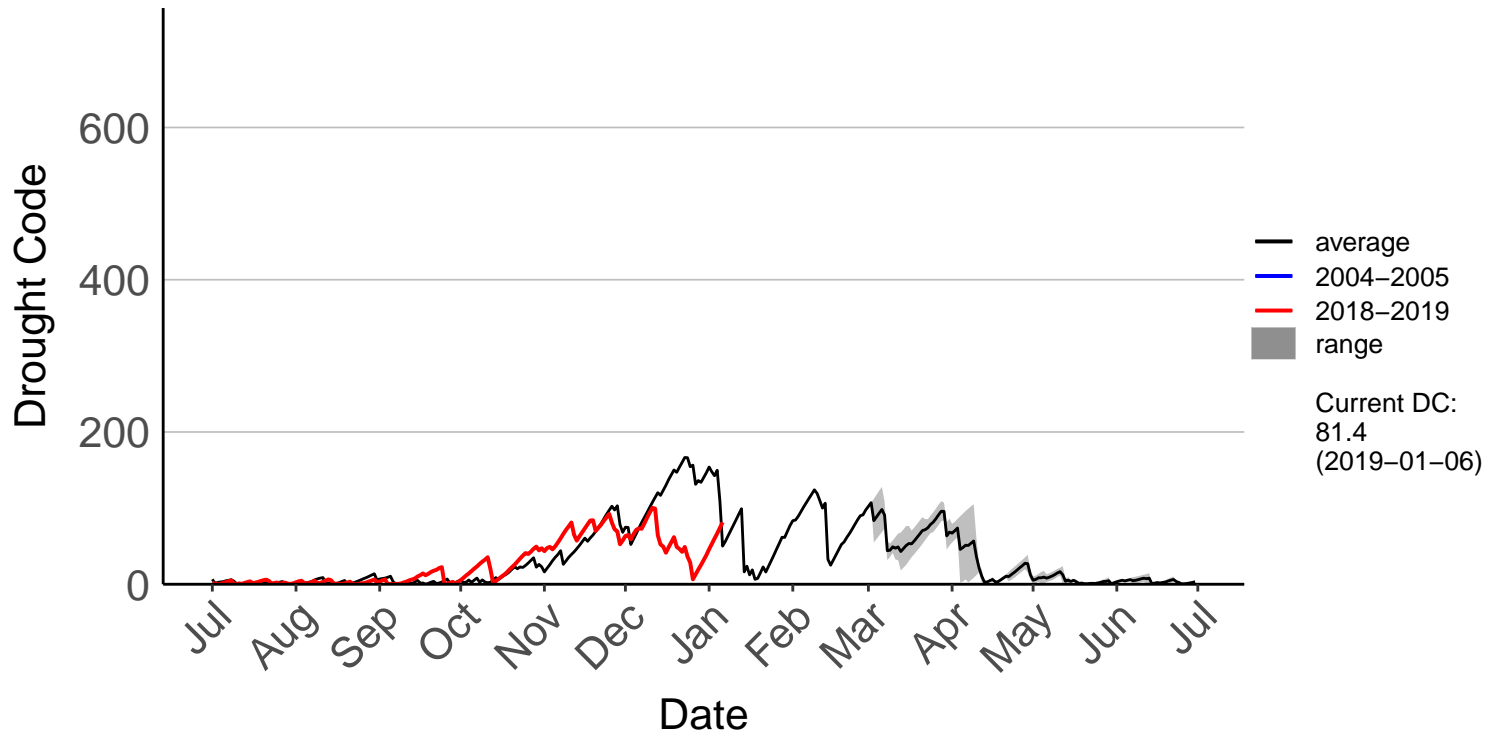

Ranana Raws

Raumai Raws

Tapuae Raws

Tarn Track Raws

Three Kings Raws

Waimarino Forest Raws

Waione East Raws

Waione Raws – DISCONTINUED