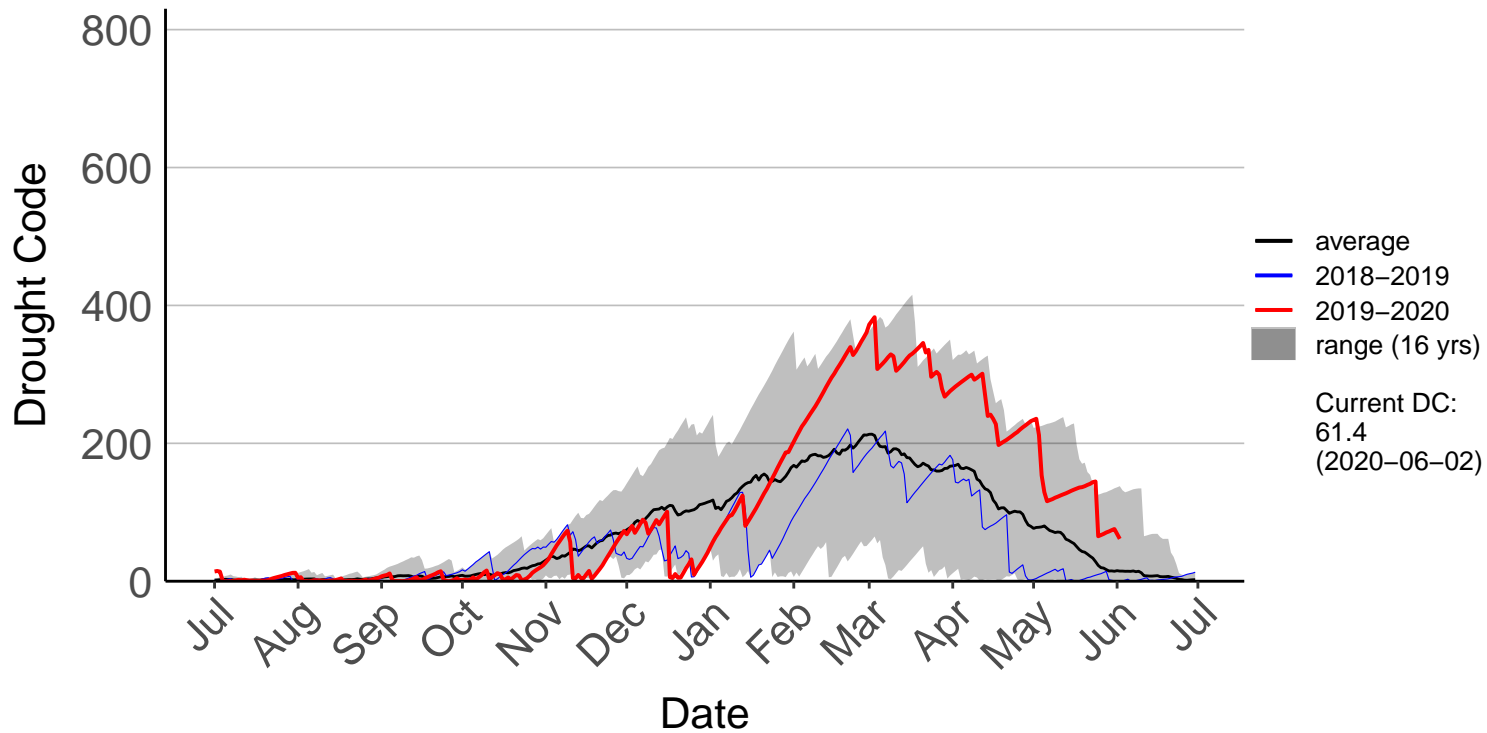

Desert Road Summit Raws (Mar 2005 to Jun 2020)