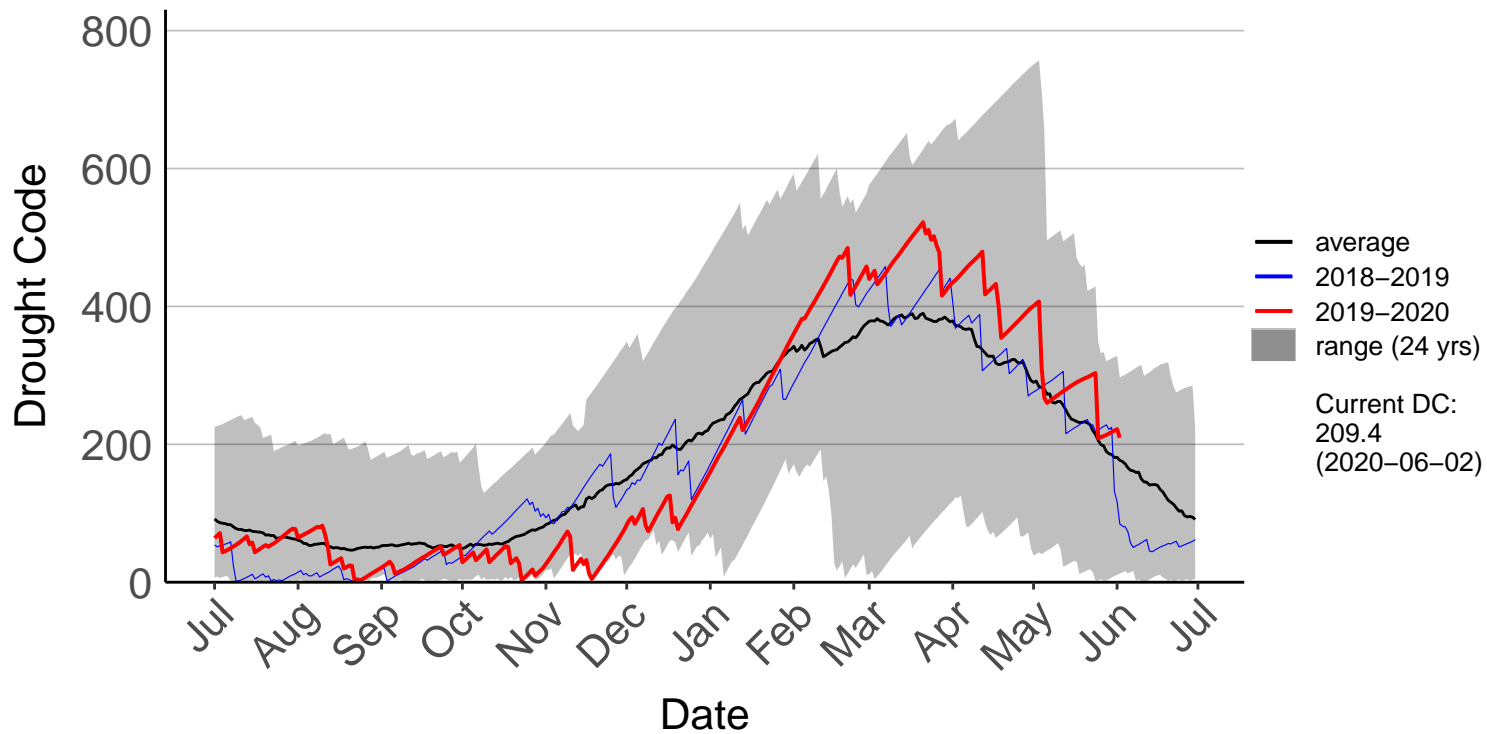

# Waitarere Forest Raws (Jul 1996 to Jun 2020)