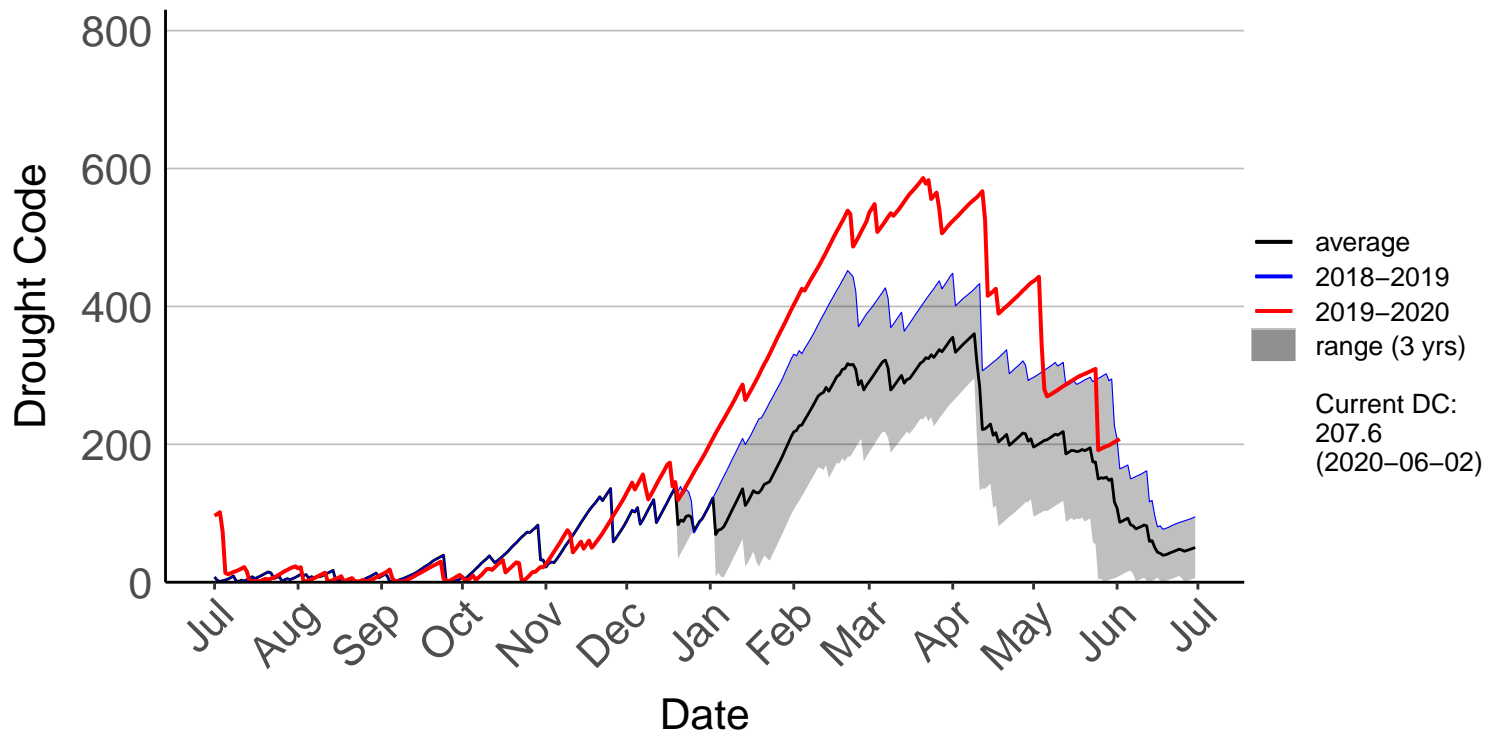

Hunterville Raws (Dec 2017 to Jun 2020)