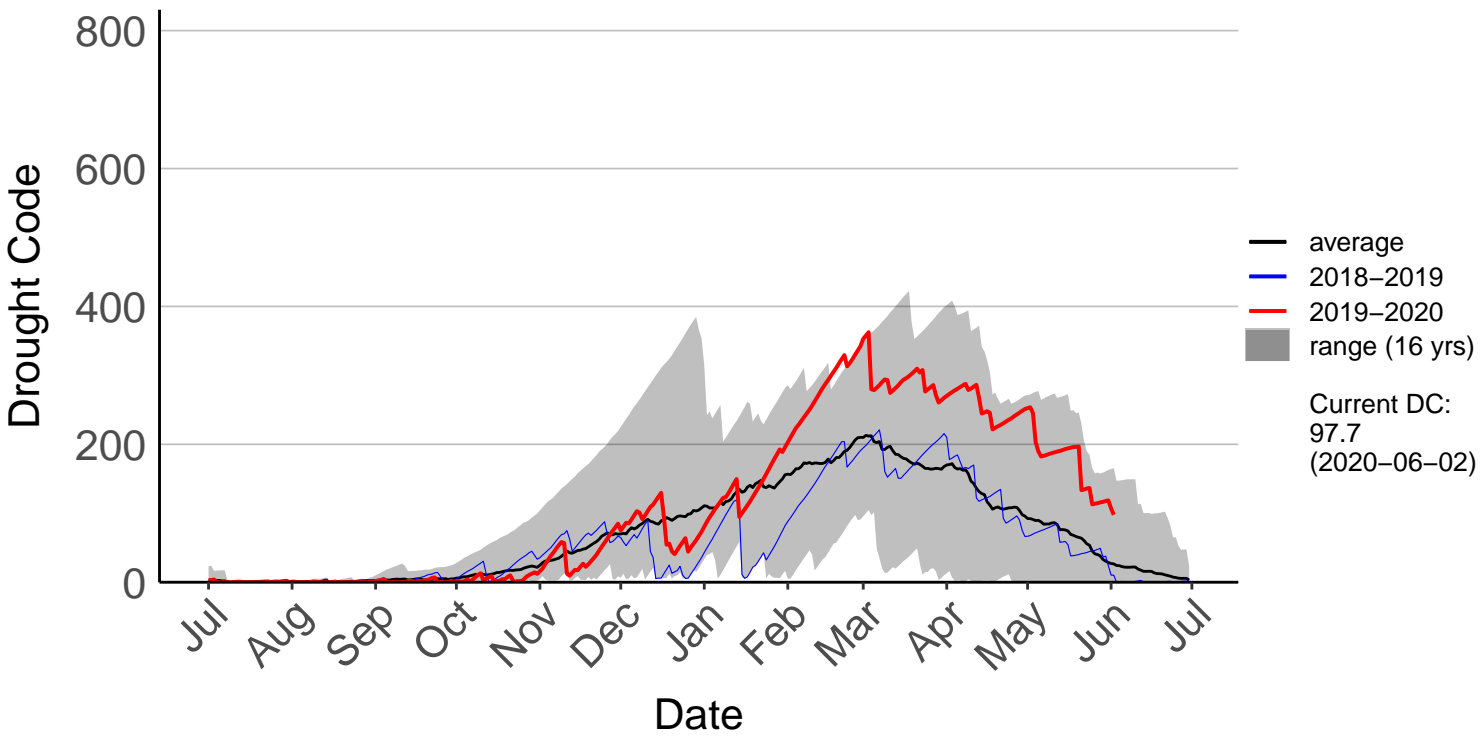

Three Kings Raws (Jan 2005 to Jun 2020)