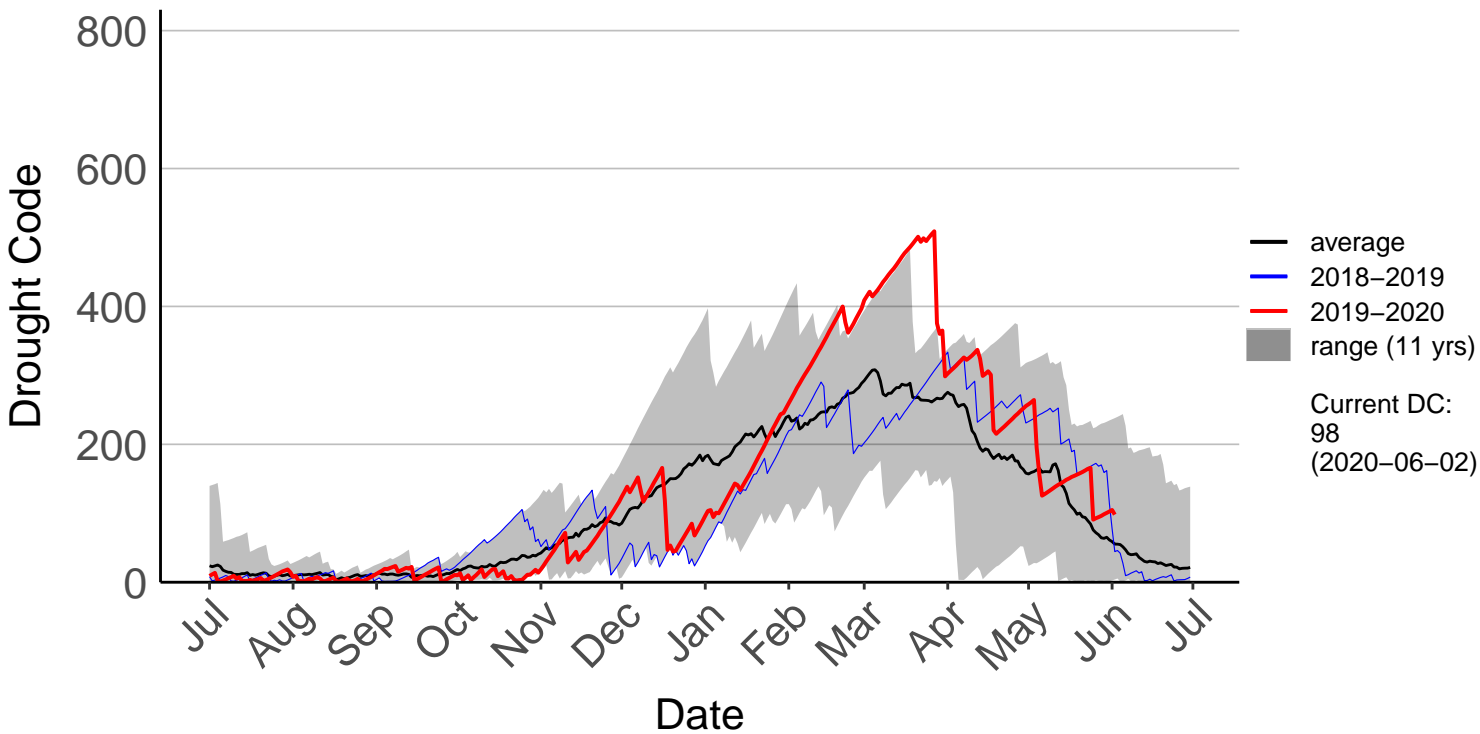

Pahiatua Ews (Jun 2010 to Jun 2020)