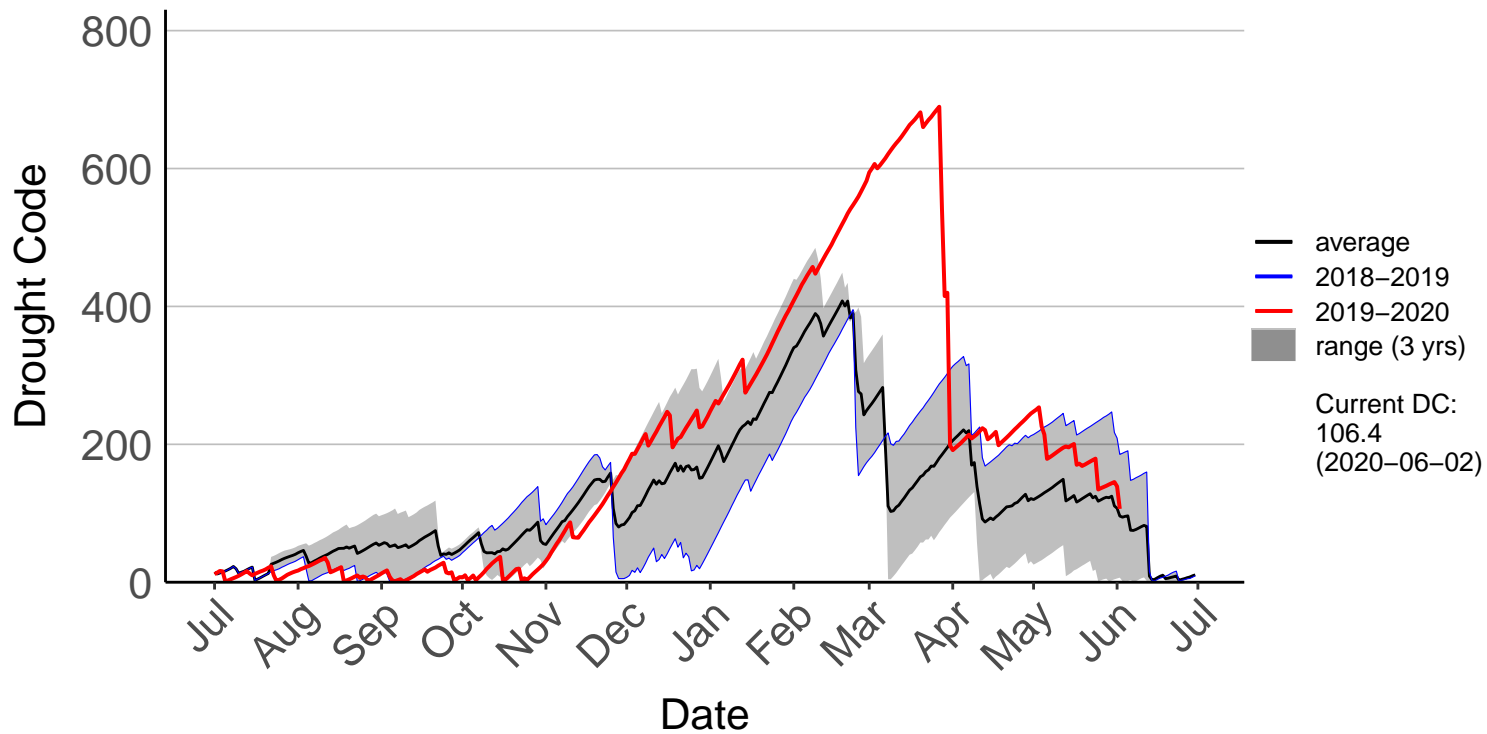

Waione East Raws (Jul 2017 to Jun 2020)