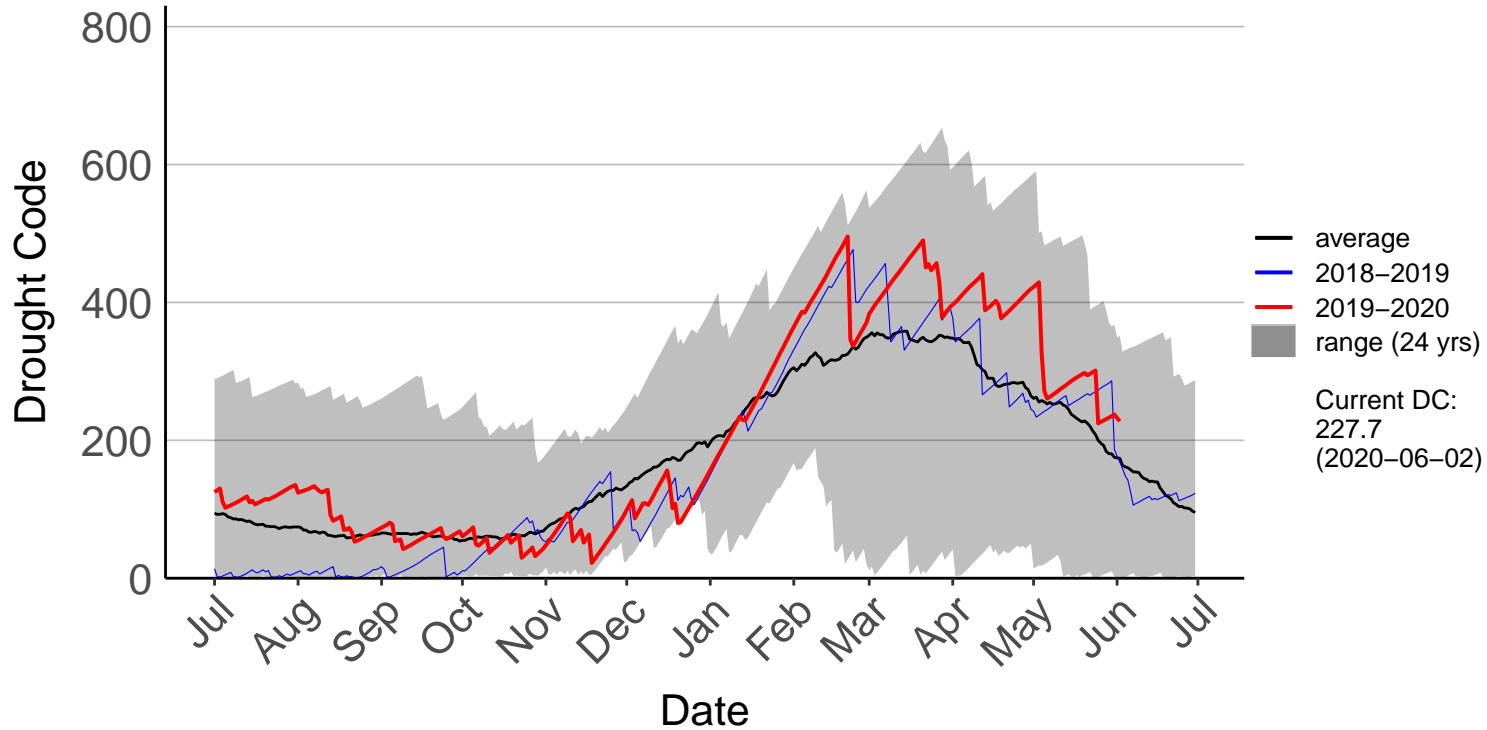

Raumai Raws (Sep 1996 to Jun 2020)