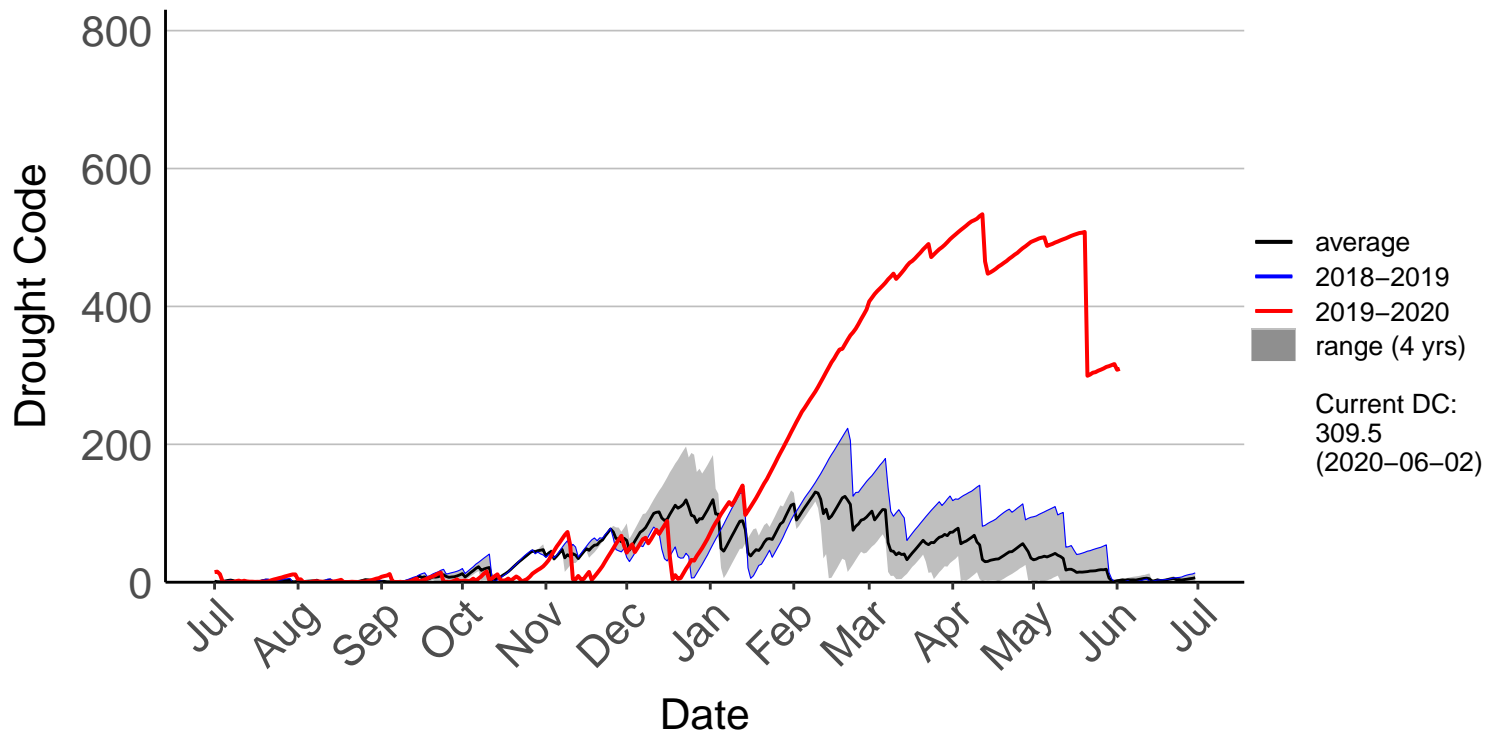

Paradise Valley Raws (Mar 2017 to Jun 2020)