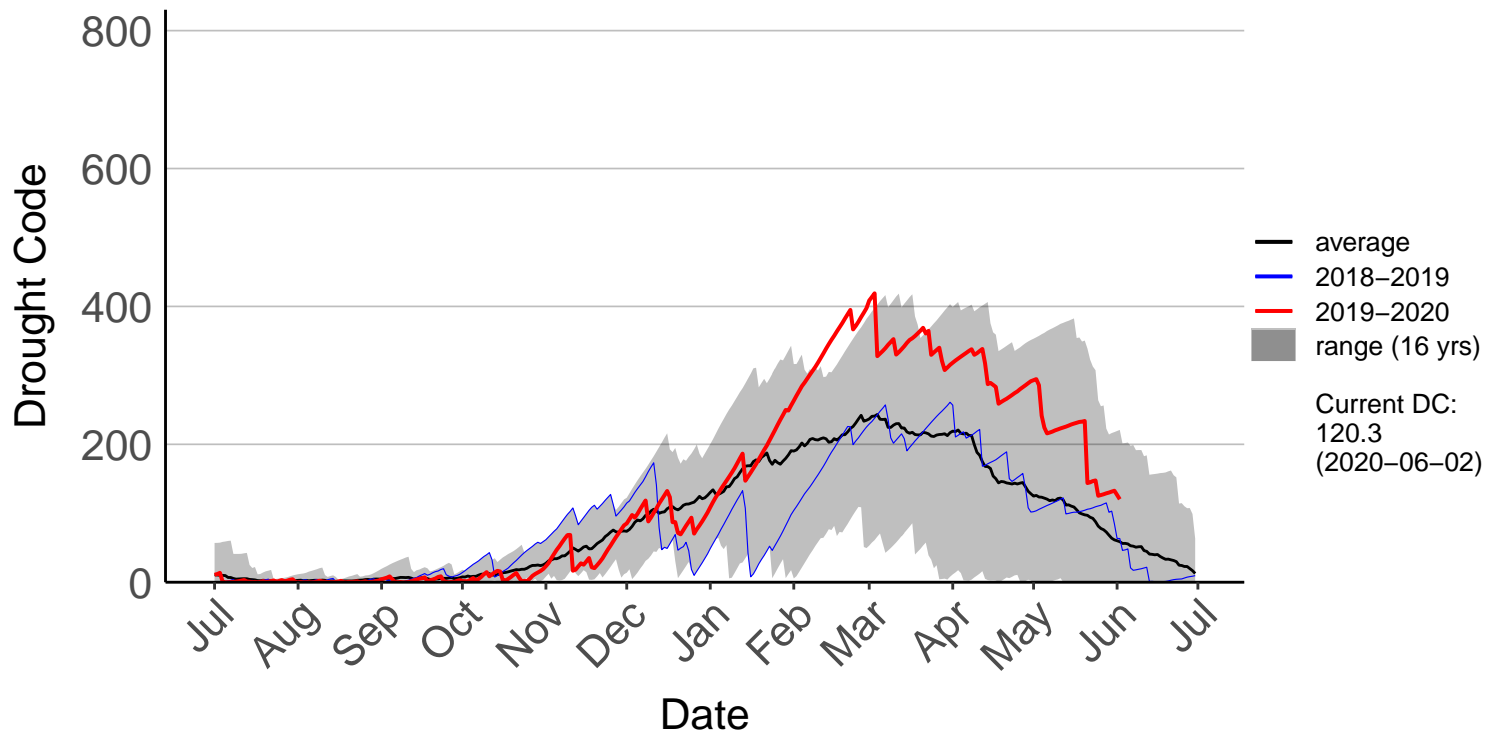

Westlawn Raws (Feb 2005 to Jun 2020)