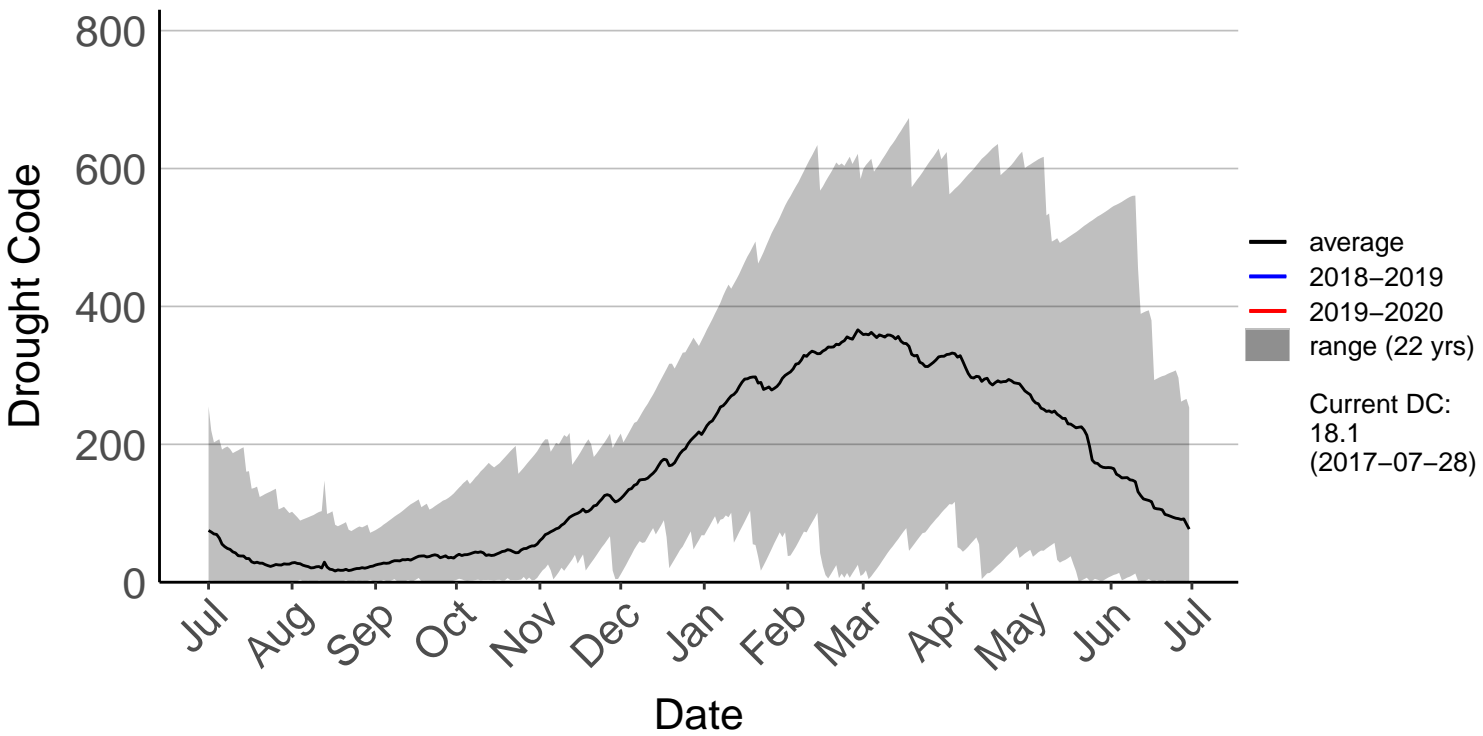

Waione Raws (Sep 1996 to Jul 2017) – DISCONTINUED