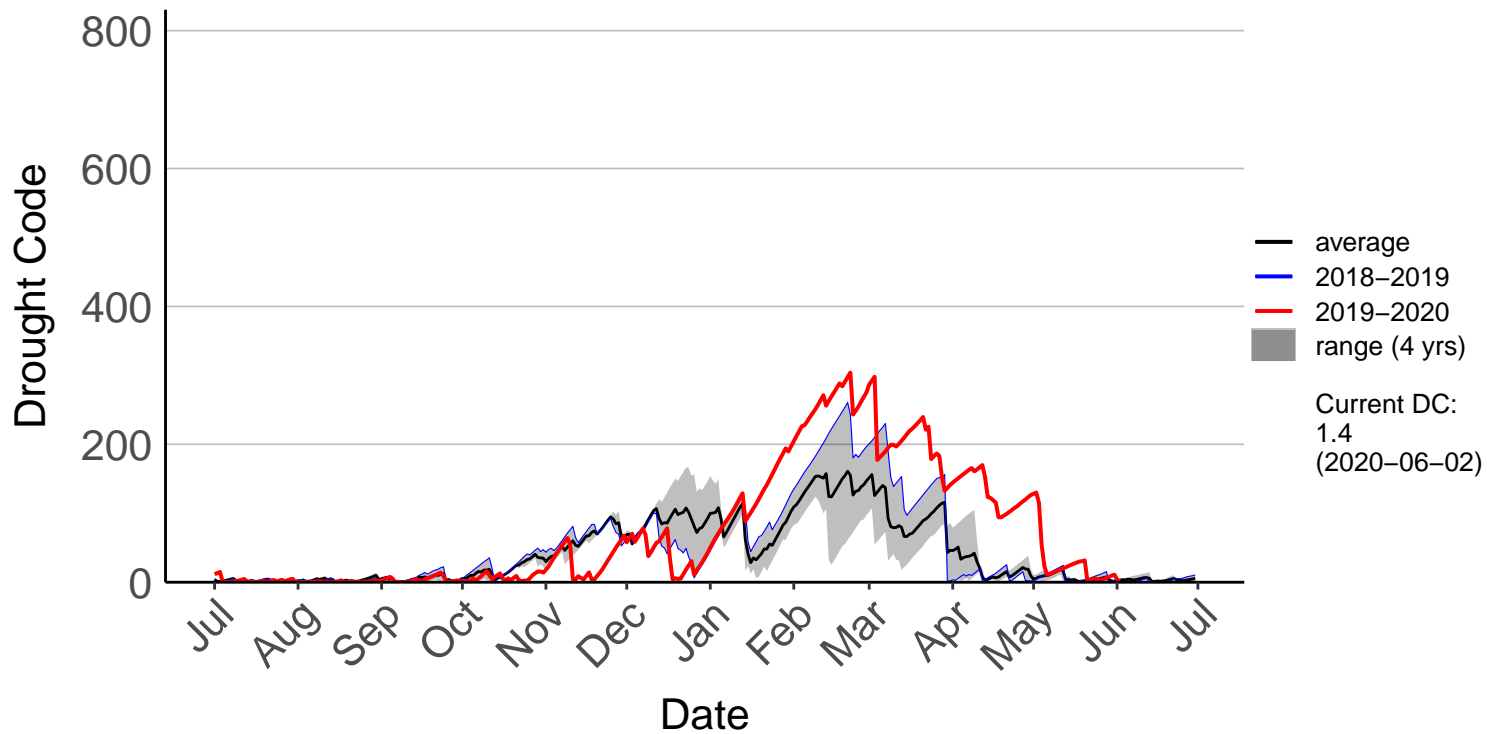

Tarn Track Raws (Mar 2017 to Jun 2020)