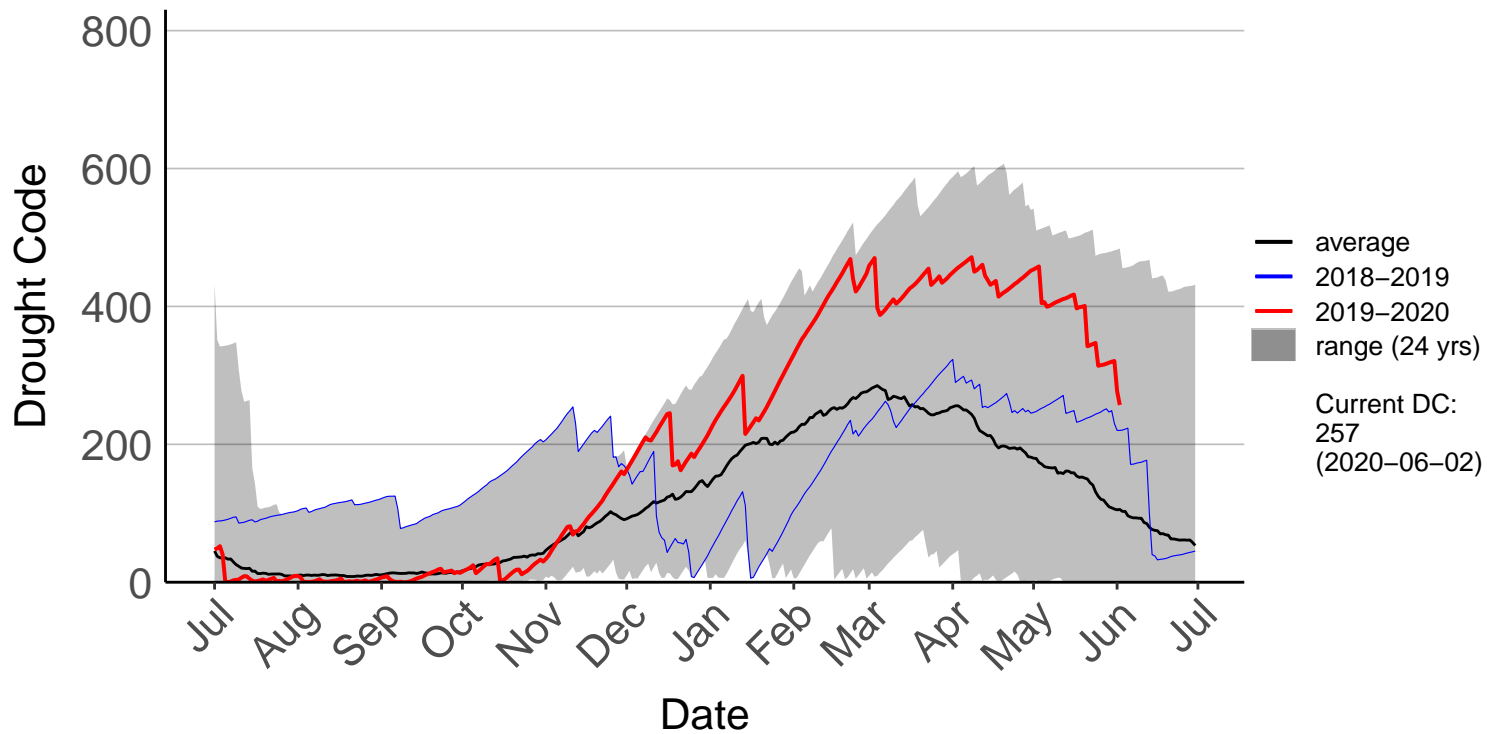

Ngamatea Raws (Jul 1996 to Jun 2020)