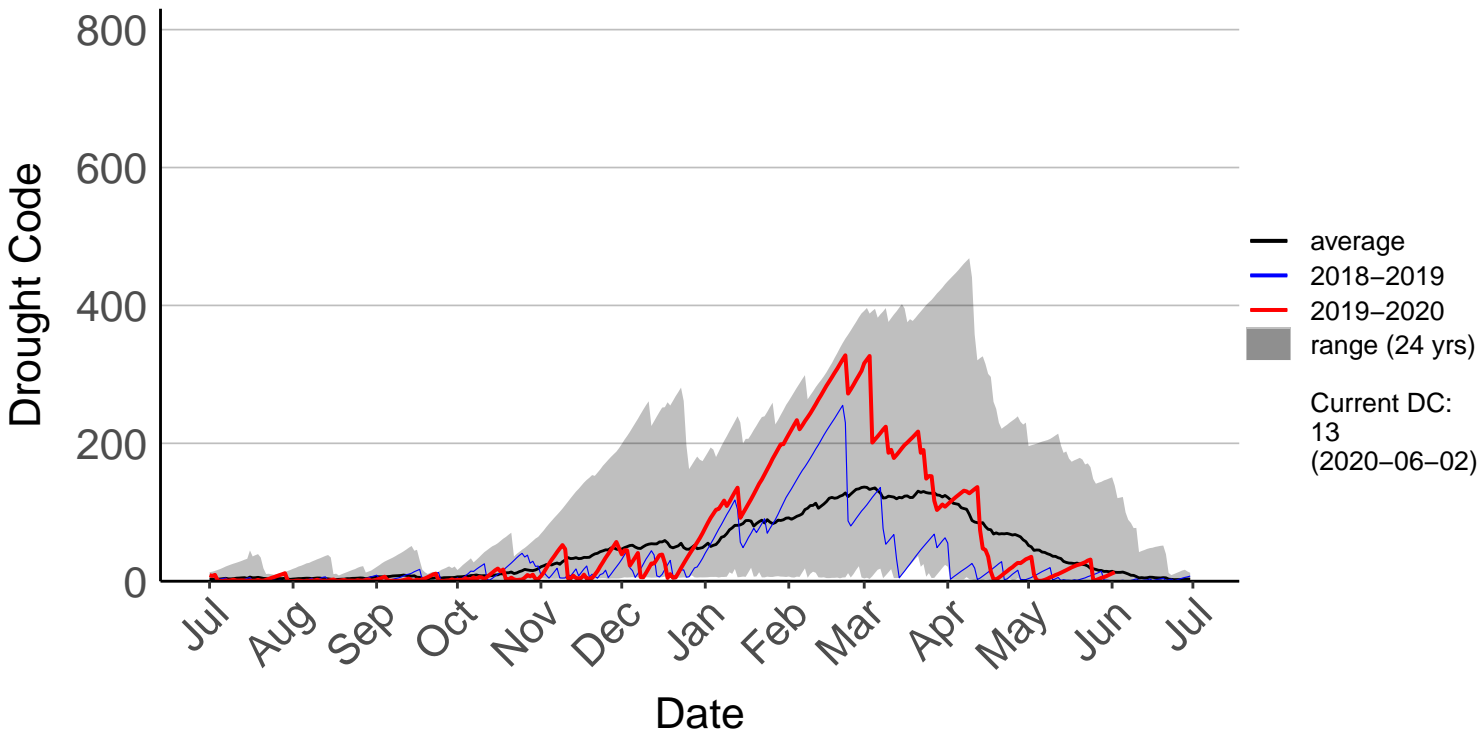

National Park Raws (Jul 1996 to Jun 2020)