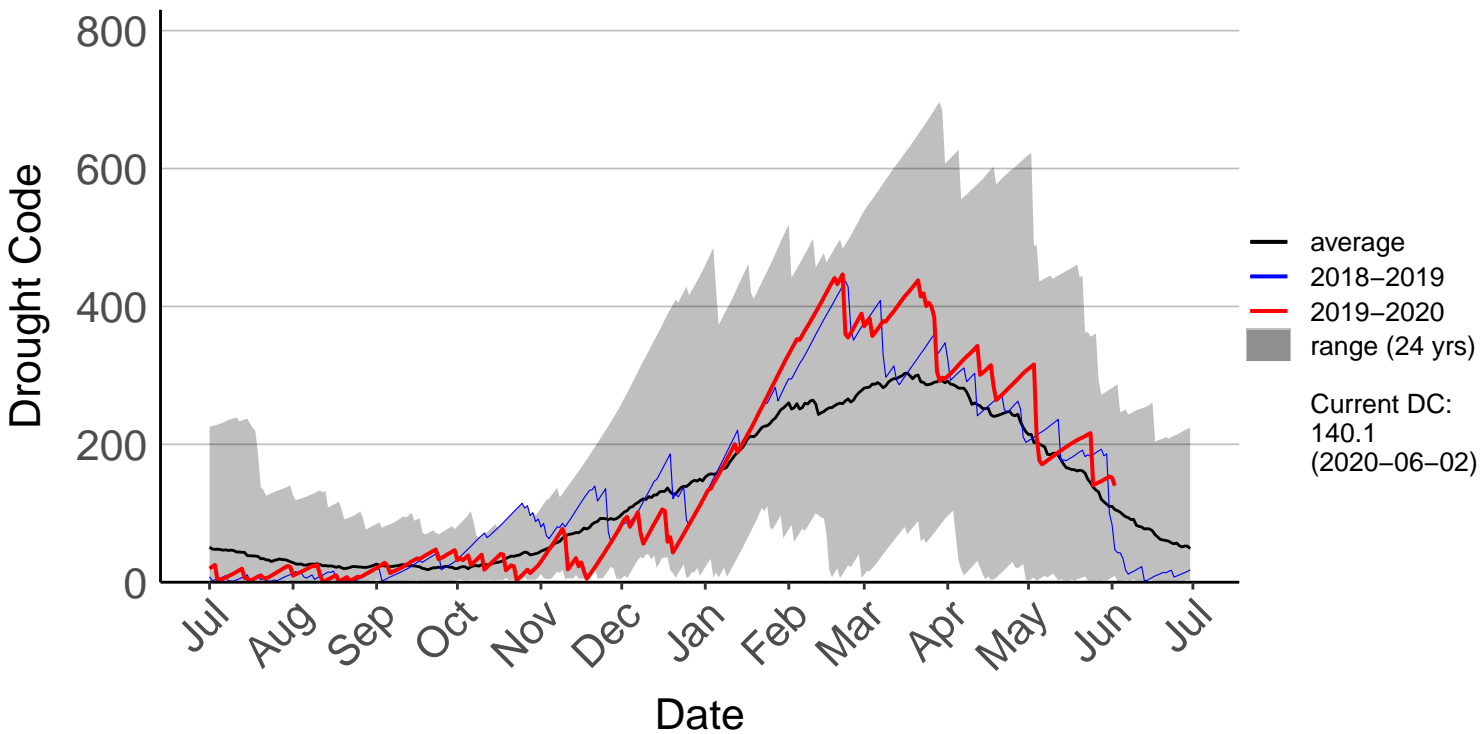

Levin Aws (Jul 1996 to Jun 2020)