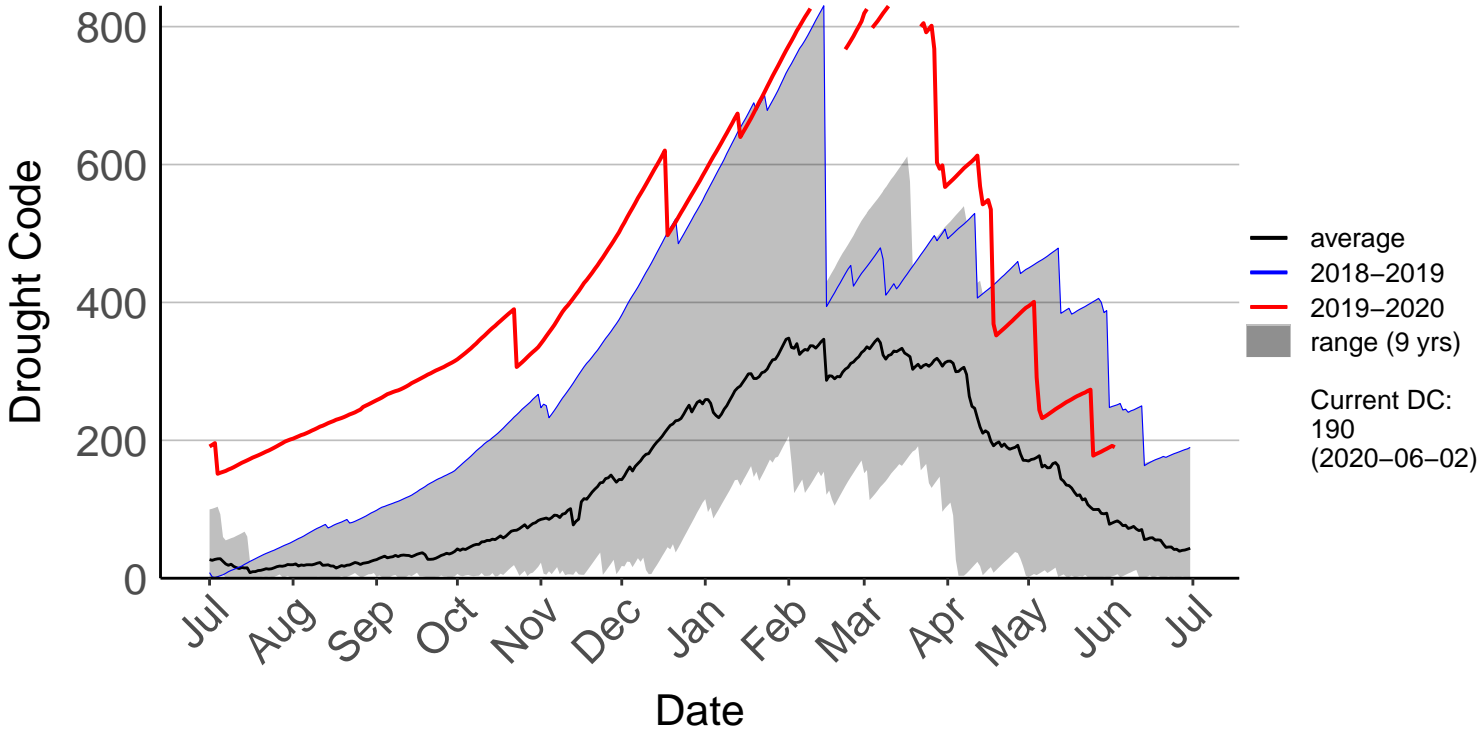

Ngahere Park Raws (Jul 2011 to Jun 2020)