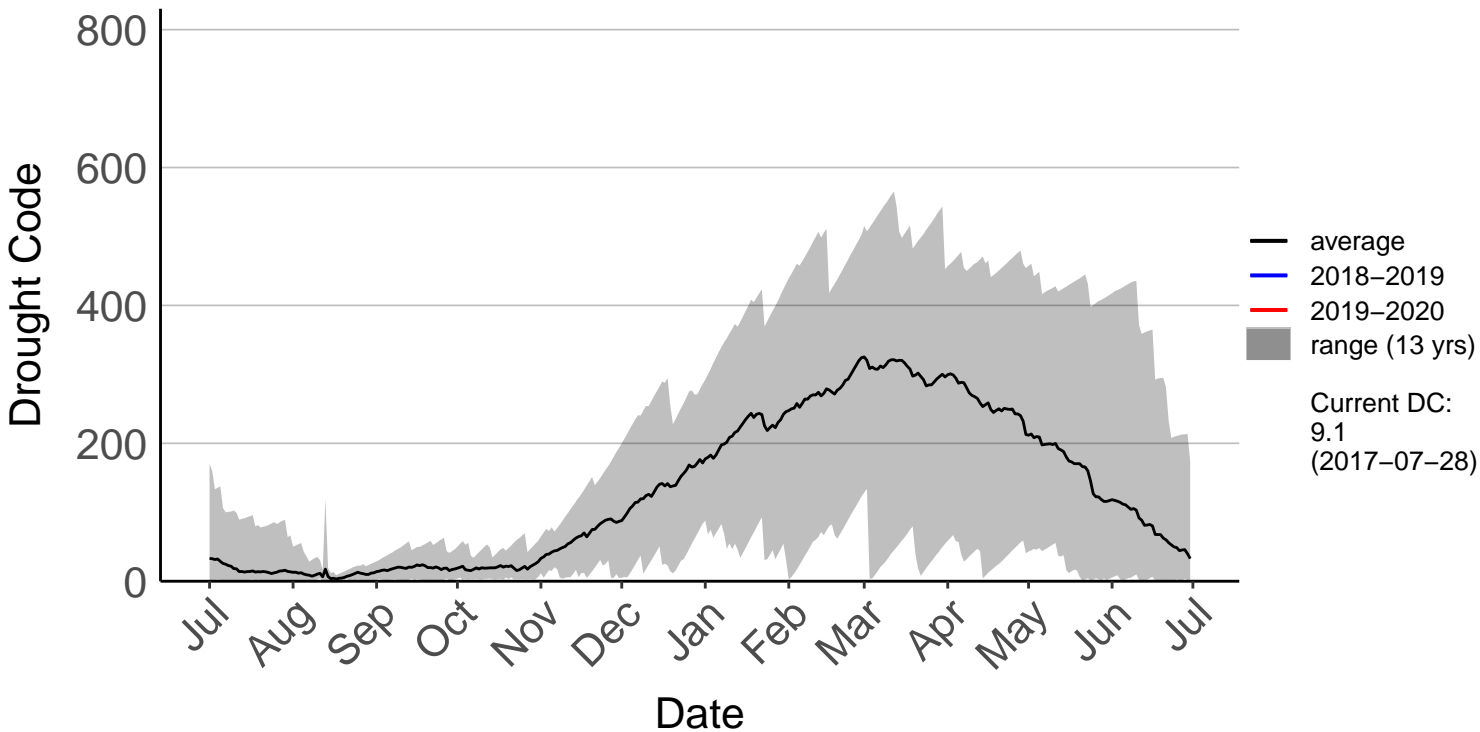

Alfredton Raws (Dec 2005 to Jul 2017) – DISCONTINUED