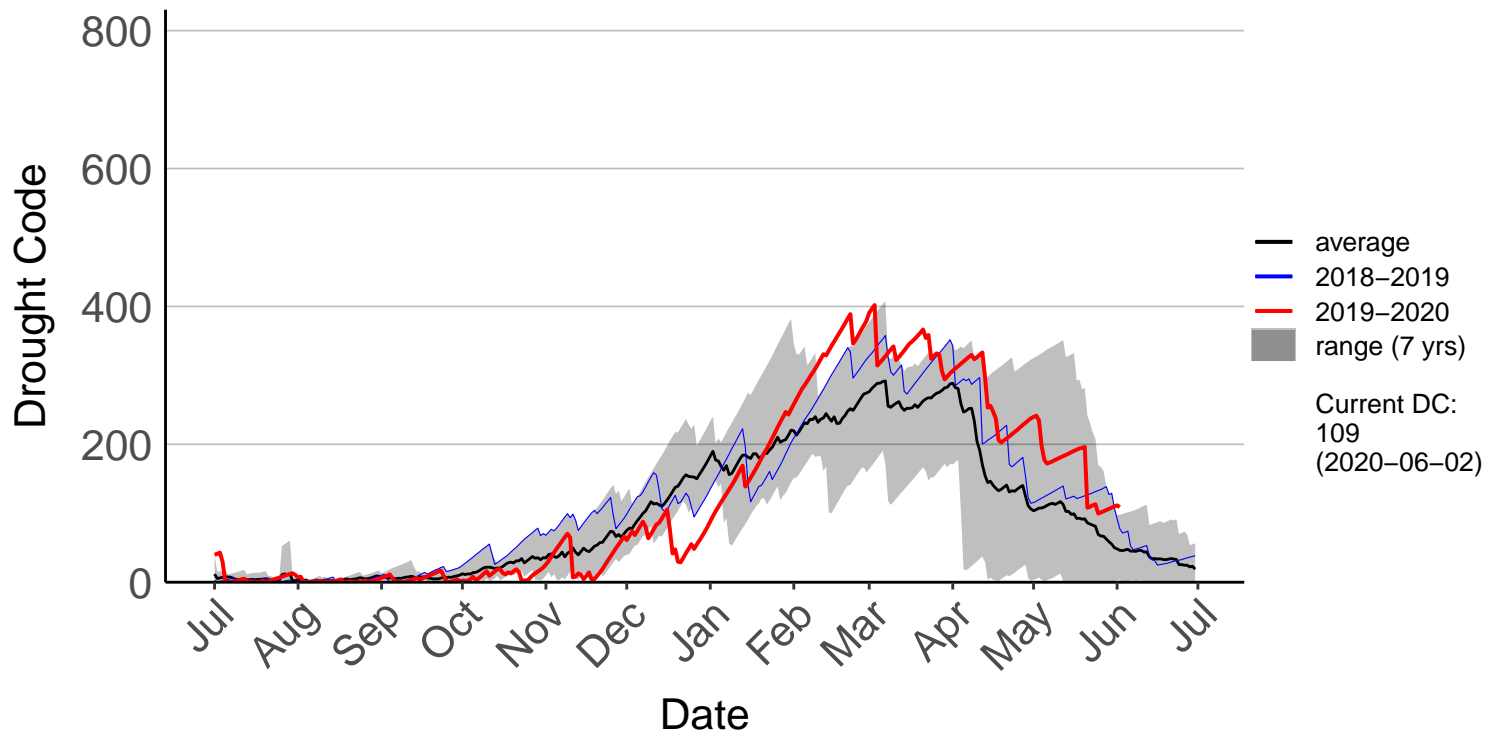

Waiouru Airstrip Aws (Jul 2013 to Jun 2020)