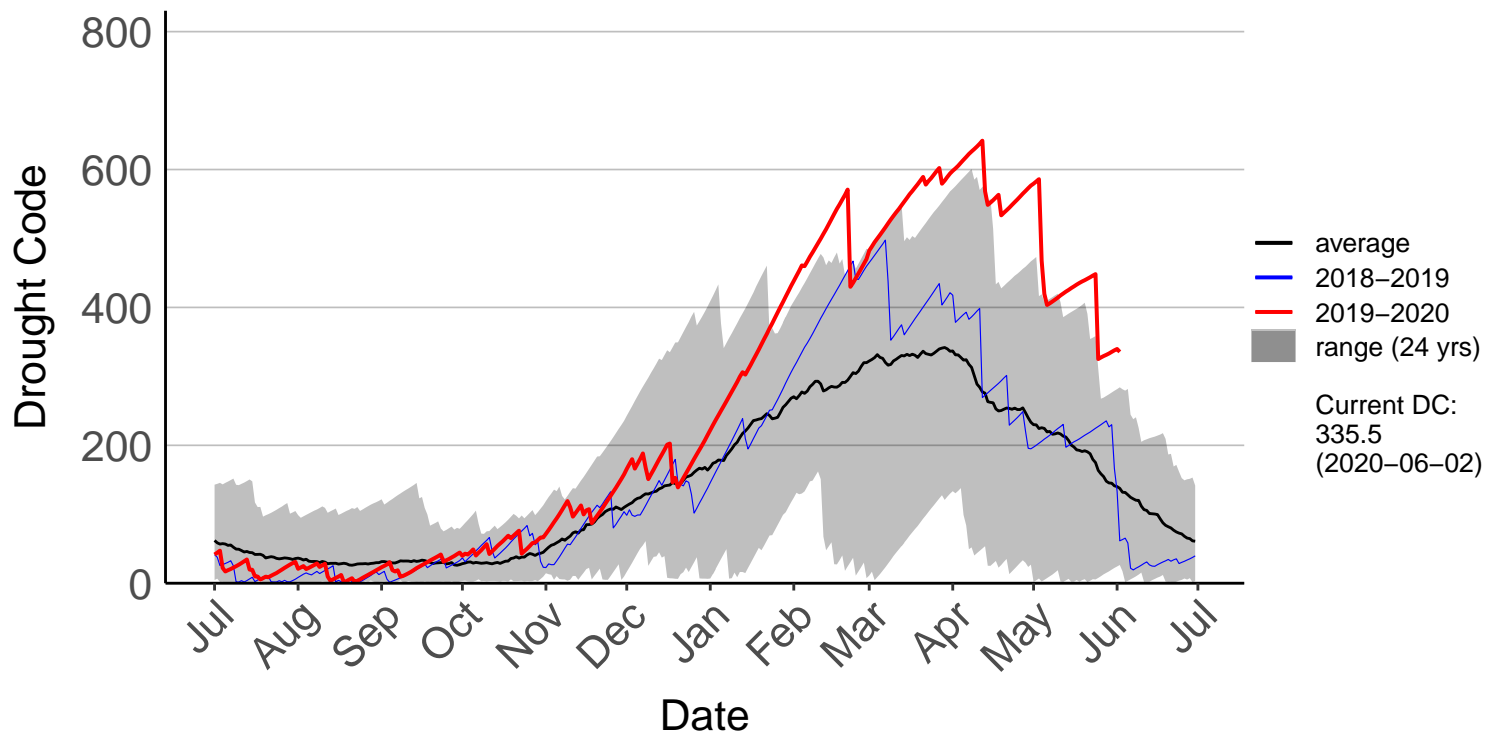

Wanganui Aws (Jul 1996 to Jun 2020)