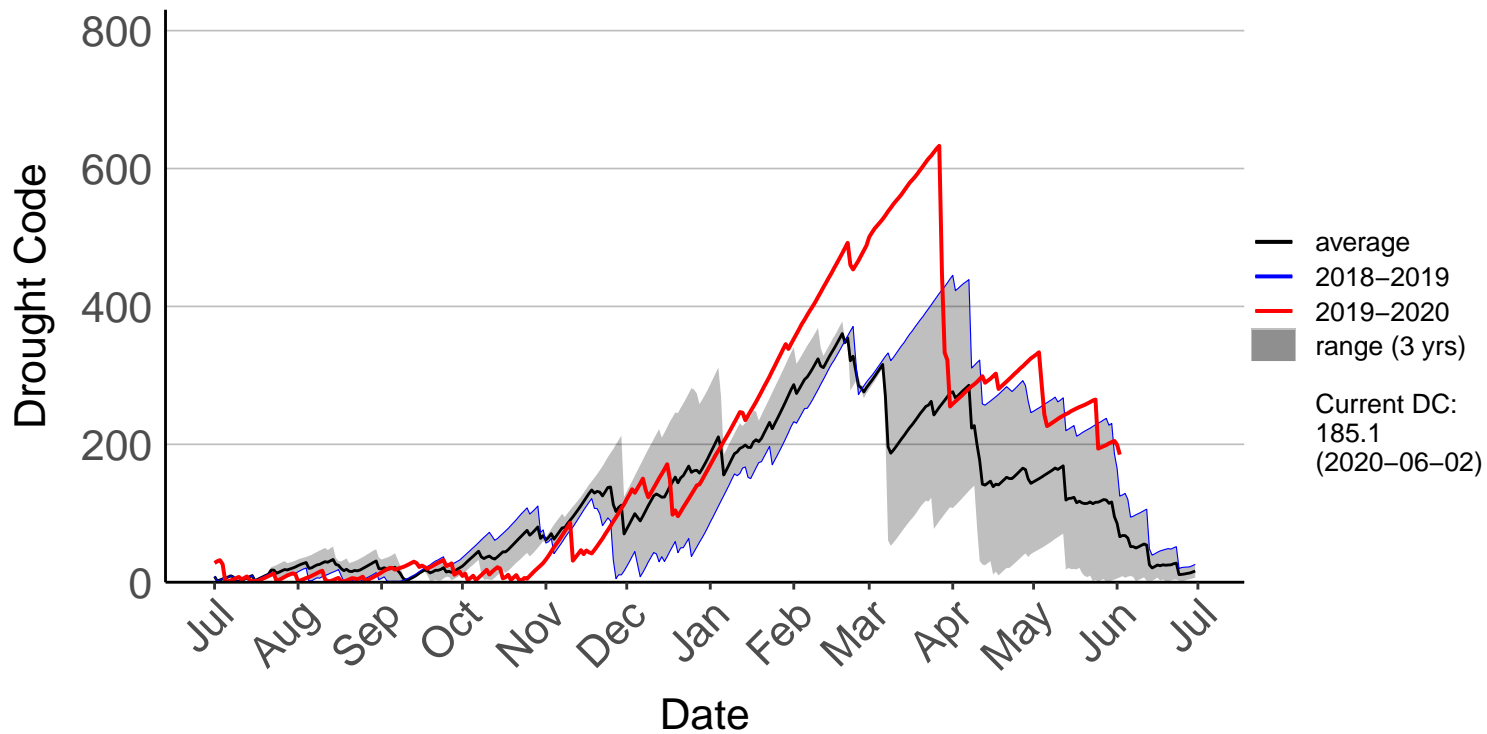

Alfredton South Raws (Jul 2017 to Jun 2020)