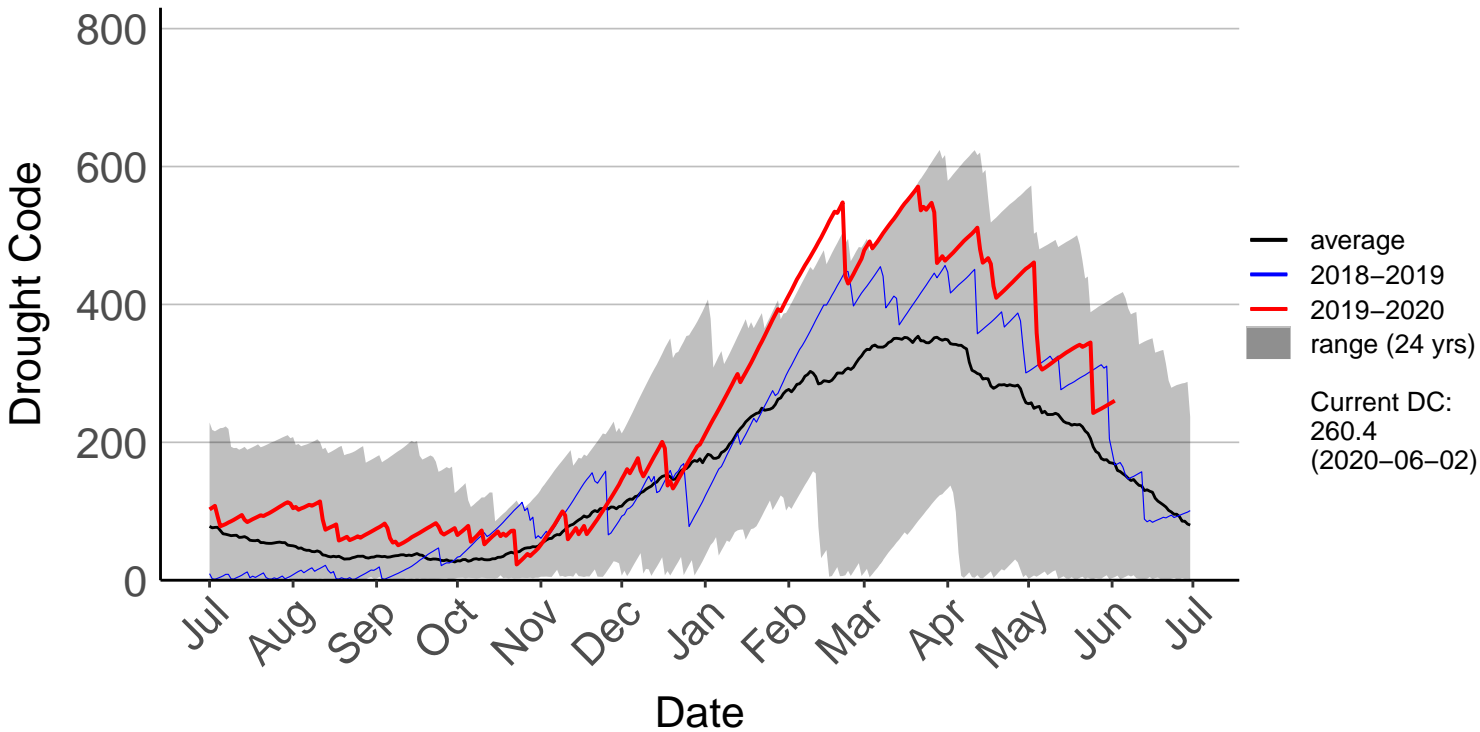

Palmerston North SYNOP (Jul 1996 to Jun 2020)