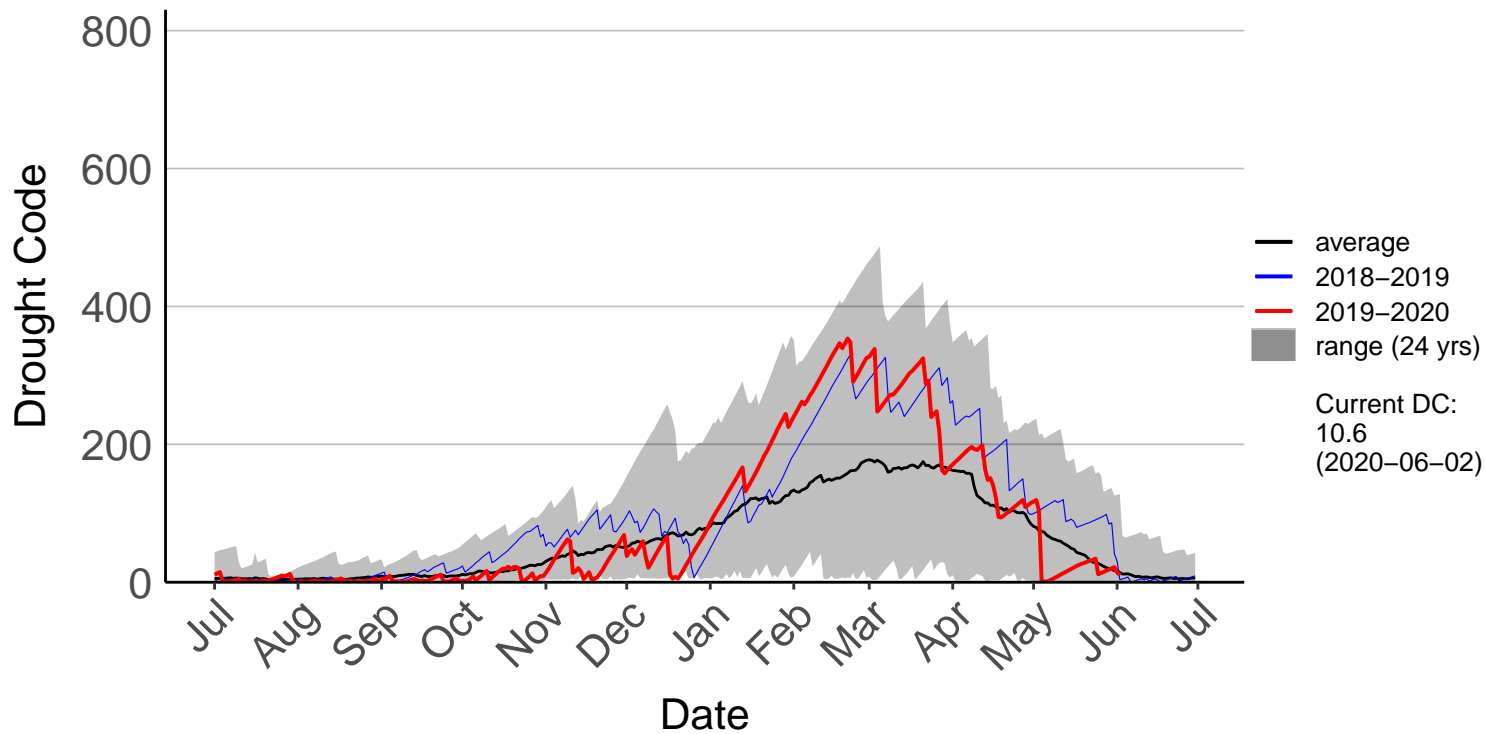

Waimarino Forest Raws (Jul 1996 to Jun 2020)