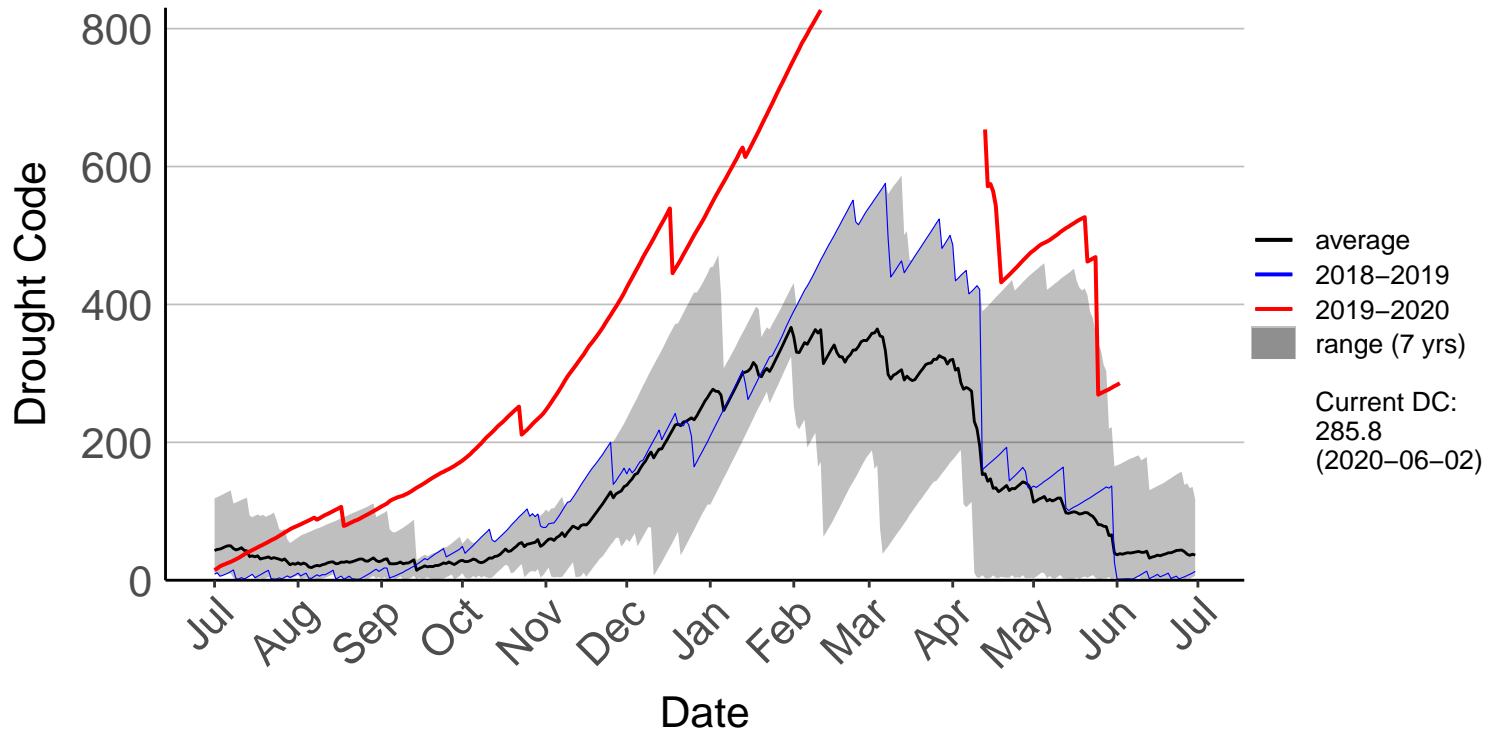

Matarawa Raws (Feb 2014 to Jun 2020)