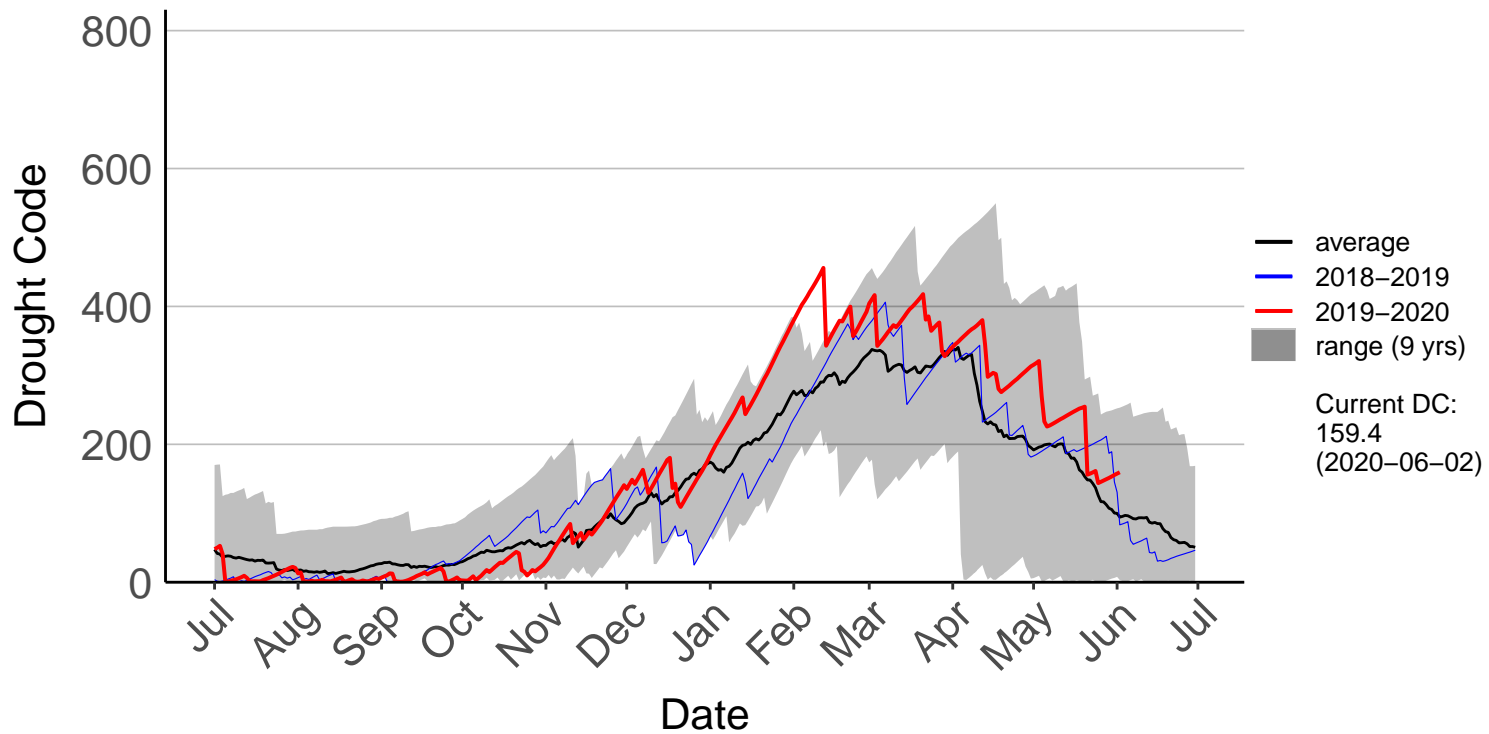

Whangaehu Raws (Jul 2011 to Jun 2020)