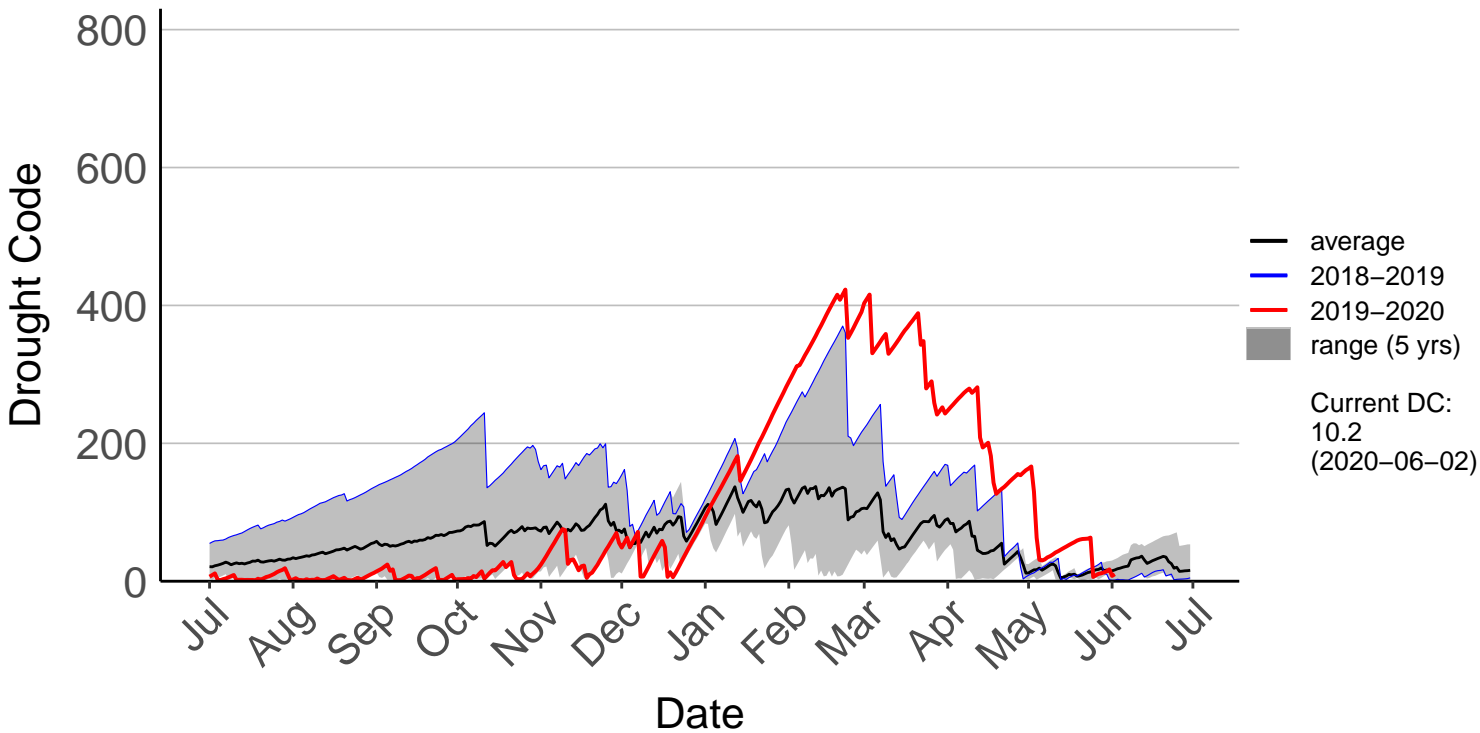

Kirikau Raws (Jun 2016 to Jun 2020)