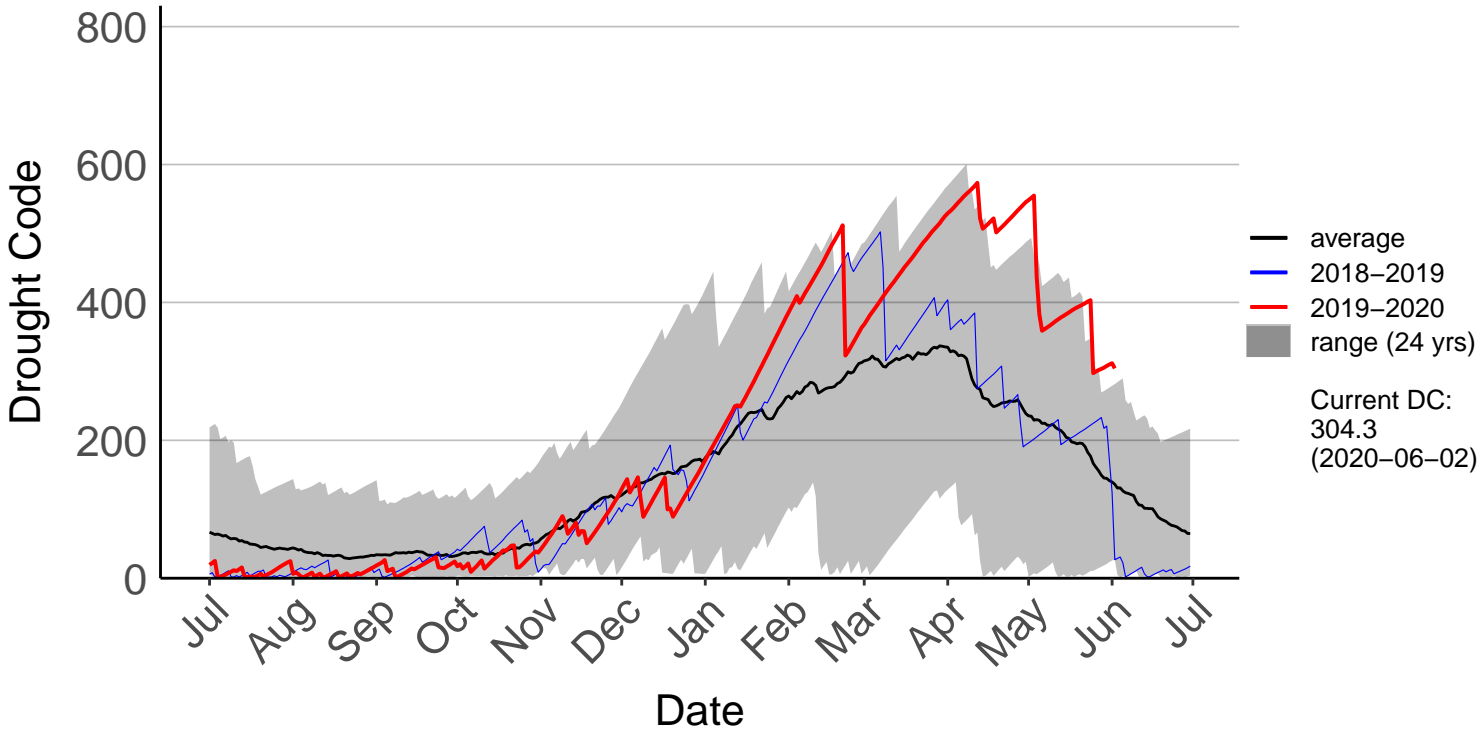

Wanganui, Spriggens Park Ews (Jul 1996 to Jun 2020)