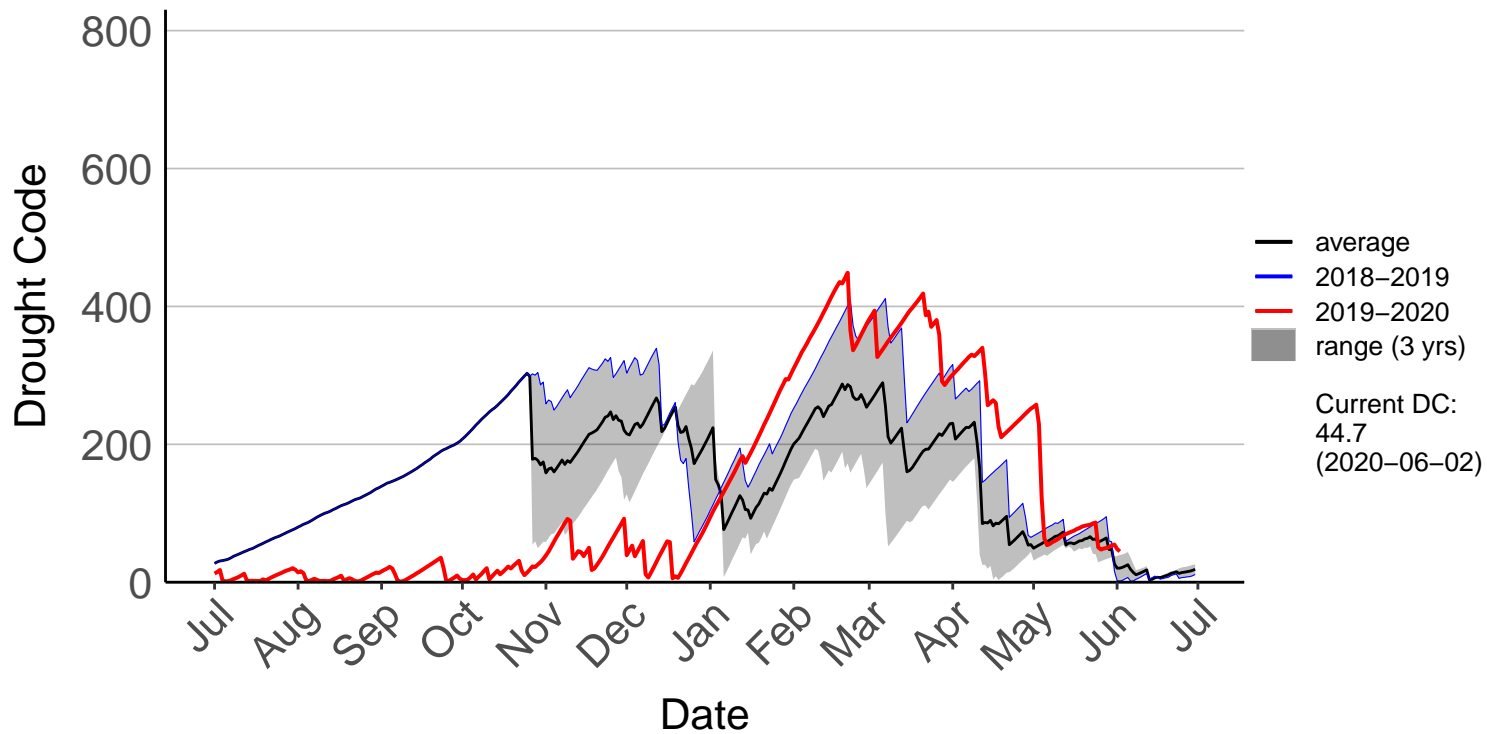

Ranana Raws (Oct 2017 to Jun 2020)