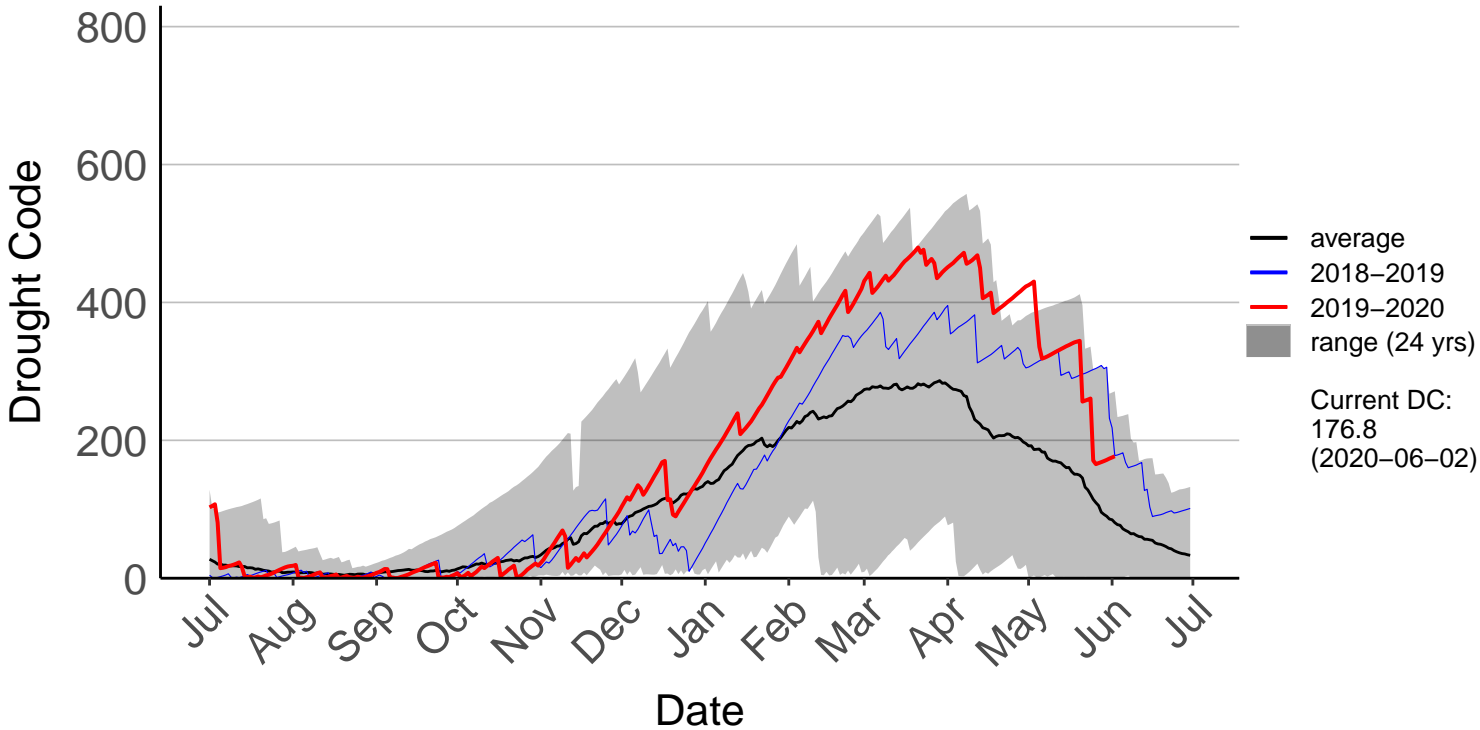

Tapuae Raws (May 1997 to Jun 2020)