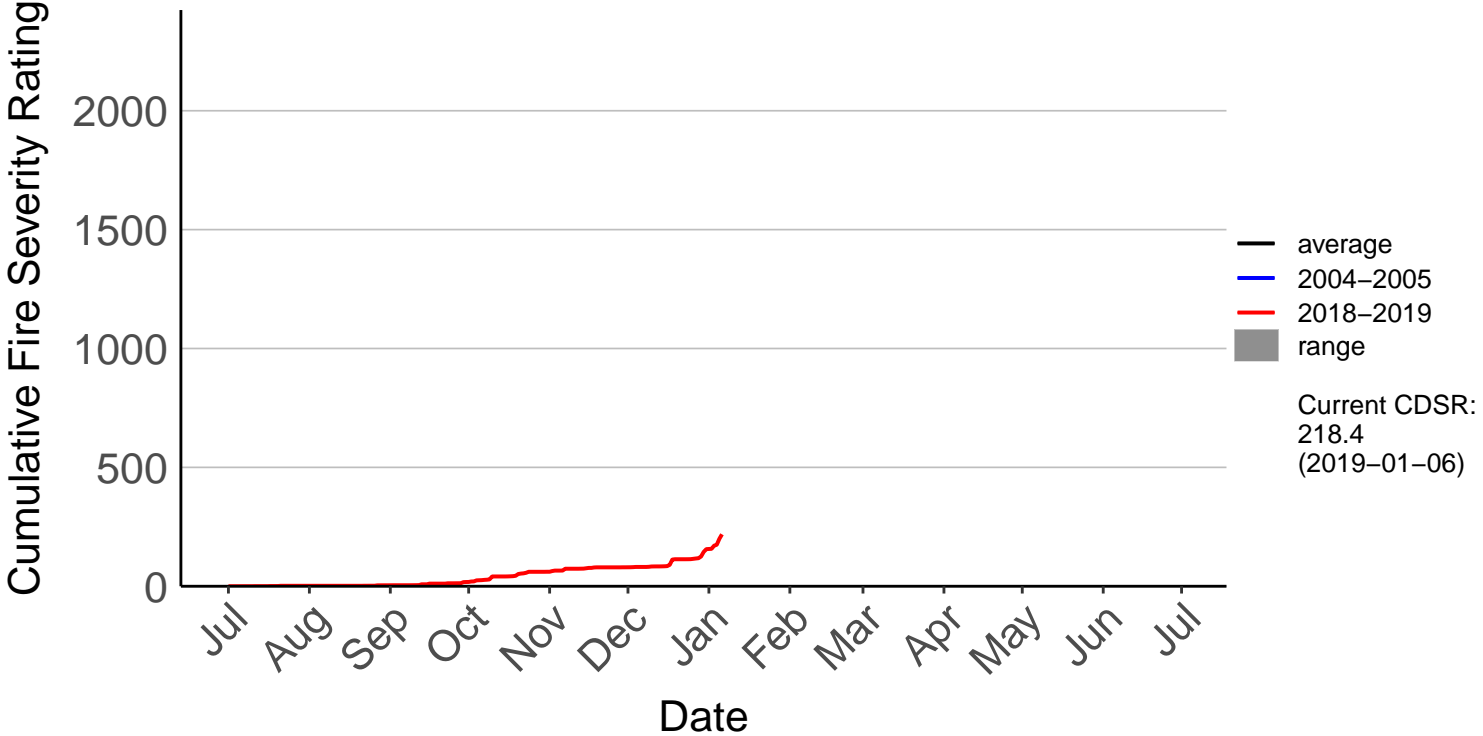

Ashburton Aero Raws

Cumulative Fire Severity Rating

- average
- 2004-2005
- 2018-2019
- range

Current CDSR:
98.5
(2019-01-06)

Ashburton Plains 2 Raws

Cumulative Fire Severity Rating

- average
- 2004-2005
- 2018-2019
- range

Geraldine Forest Raws

Glenaan Station Raws

Cumulative Fire Severity Rating

Glentanner Raws

Hakaterere Raws

Cumulative Fire Severity Rating

Mount Cook Ews

Cumulative Fire Severity Rating