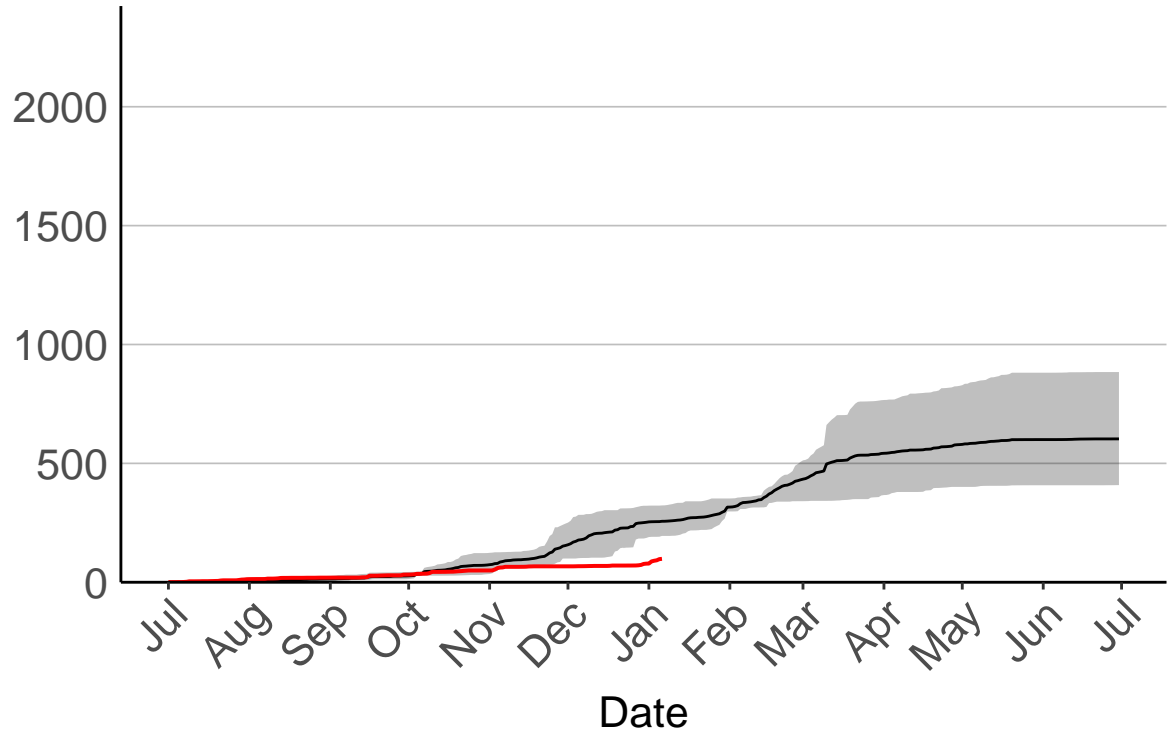

Ashburton Aero Raws

Cumulative Fire Severity Rating

- average
- 2004-2005
- 2018-2019
- range

Current CDSR:
98.5
(2019-01-06)

Ashburton Plains 2 Raws

Cumulative Fire Severity Rating

- average
- 2004-2005
- 2018-2019
- range

Current CDSR:
105.2
(2019-01-06)

Date

Cannington Raws

Cumulative Fire Severity Rating

Cattle Creek Raws

Cumulative Fire Severity Rating

Clayton Raws

Cumulative Fire Severity Rating