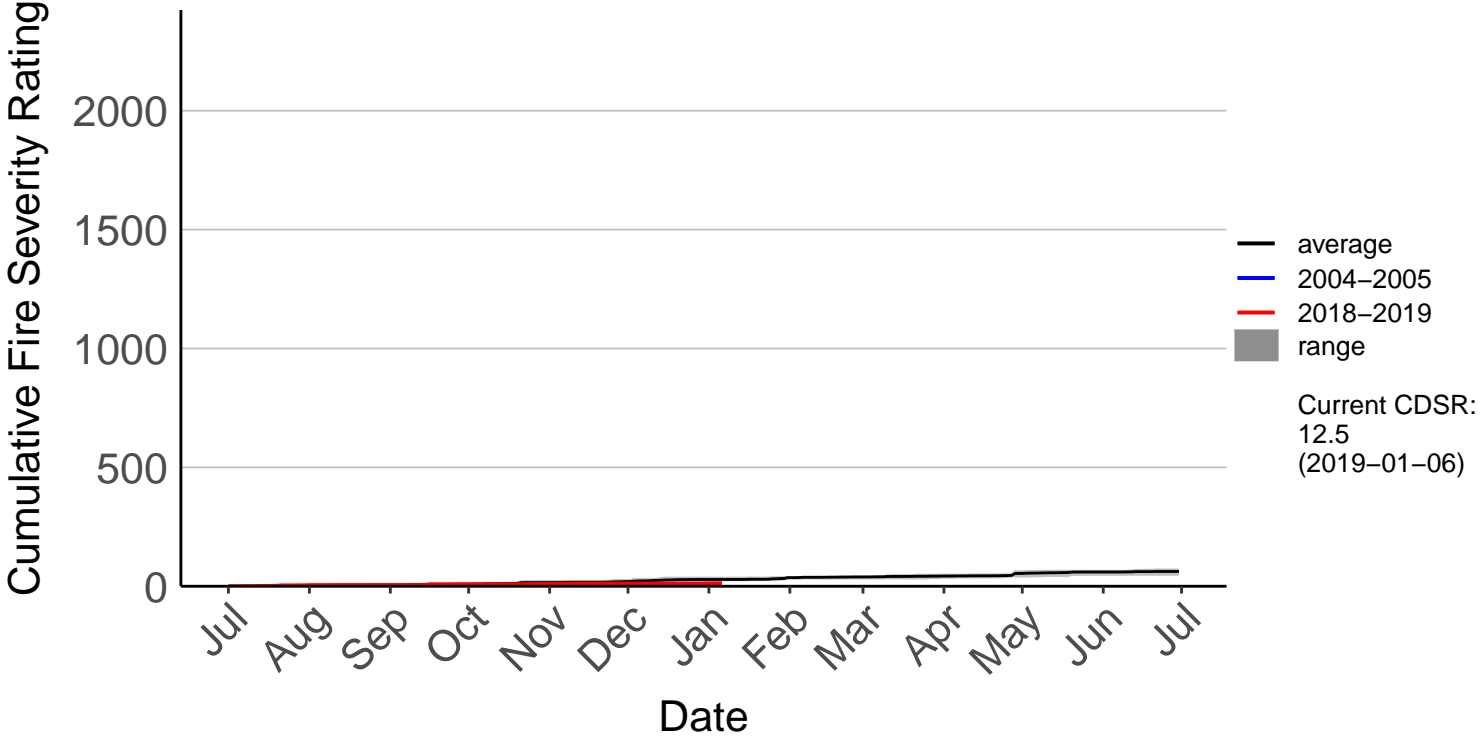

Geraldine Forest Raws