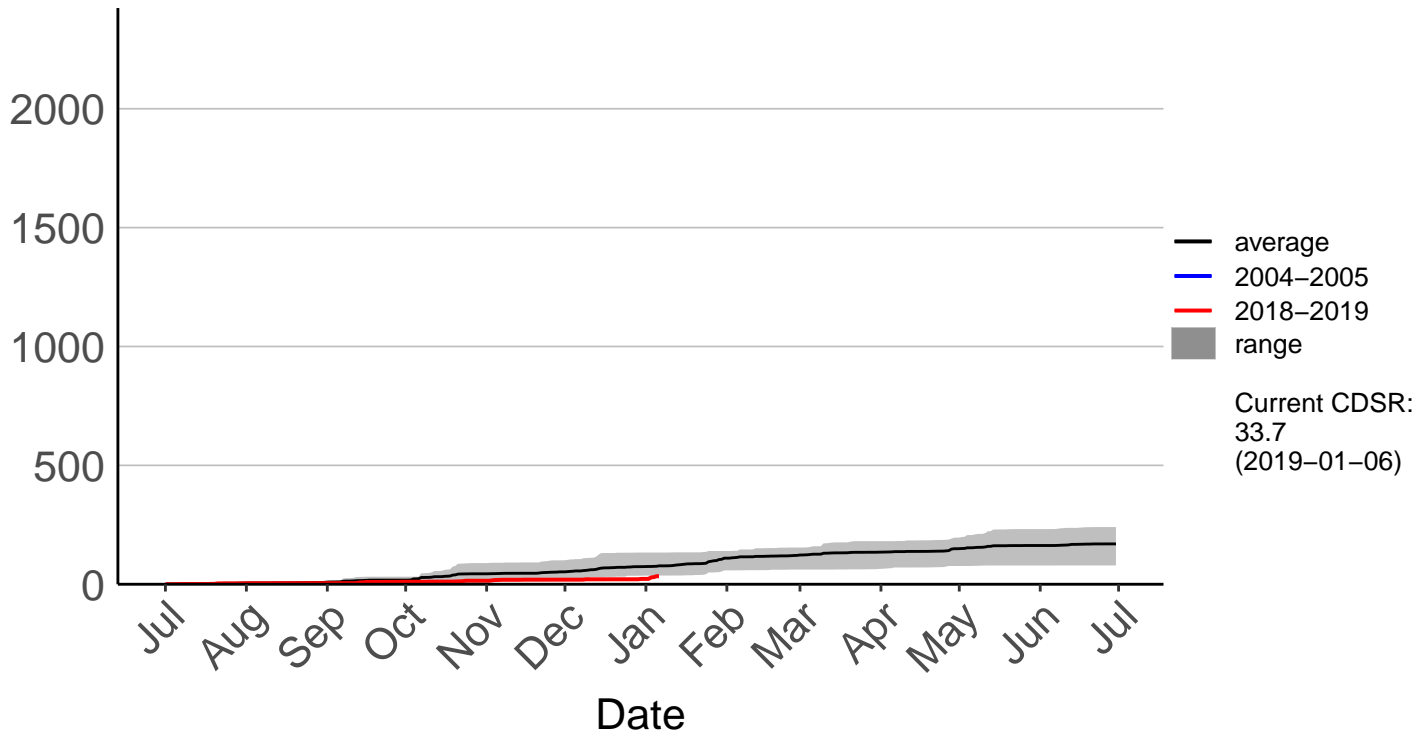

Ashburton Aero Raws

Cumulative Fire Severity Rating

- average
- 2004-2005
- 2018-2019
- range

Current CDSR:
98.5
(2019-01-06)

Ashburton Plains 2 Raws

Cumulative Fire Severity Rating

- average
- 2004-2005
- 2018-2019
- range

Current CDSR:
105.2
(2019-01-06)

Date

Cannington Raws

Cumulative Fire Severity Rating

Cattle Creek Raws

Cumulative Fire Severity Rating

Clayton Raws

Cumulative Fire Severity Rating