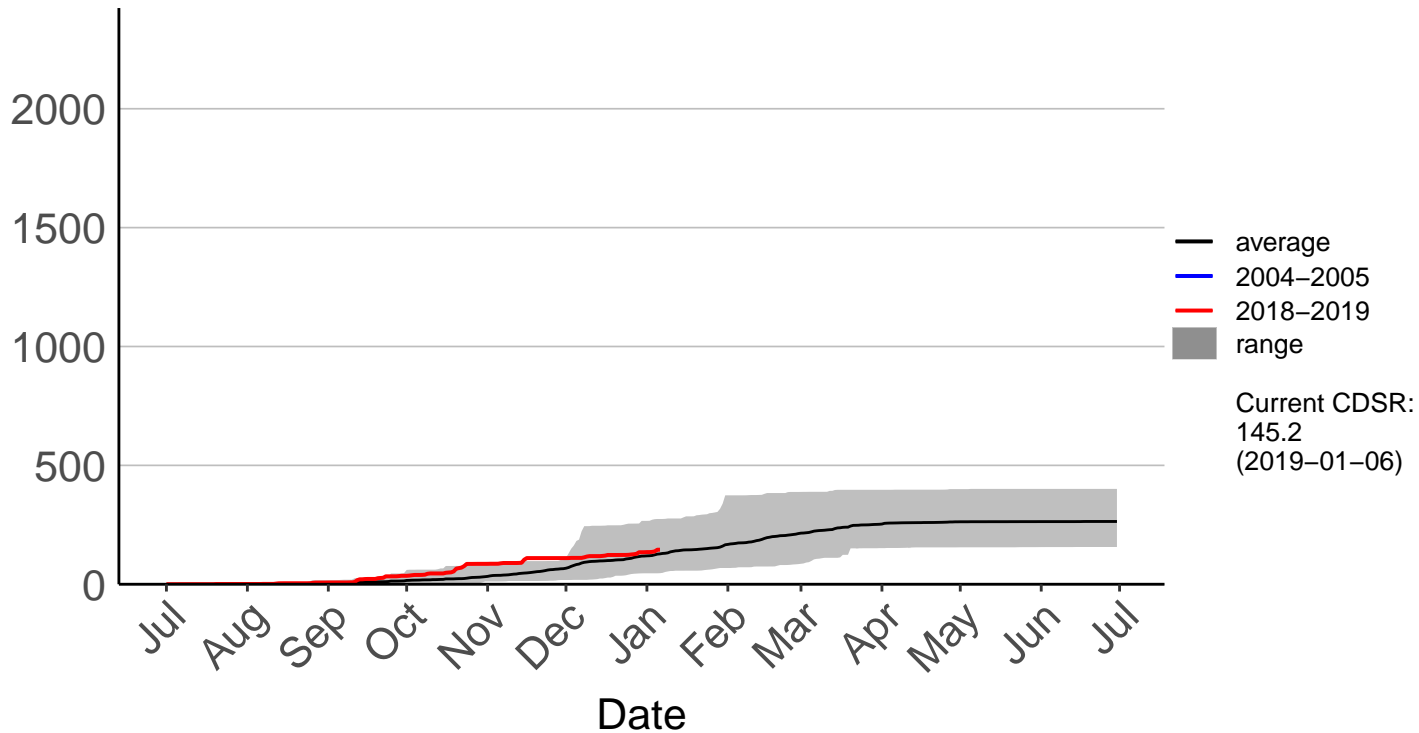

Ashburton Aero Raws

Cumulative Fire Severity Rating

- average
- 2004-2005
- 2018-2019
- range

Current CDSR:
98.5
(2019-01-06)

Ashburton Plains 2 Raws

Cumulative Fire Severity Rating

- average
- 2004-2005
- 2018-2019
- range

Geraldine Forest Raws

Glenaan Station Raws

Cumulative Fire Severity Rating

Glentanner Raws

Hakaterere Raws

Cumulative Fire Severity Rating

Mount Cook Ews

Cumulative Fire Severity Rating