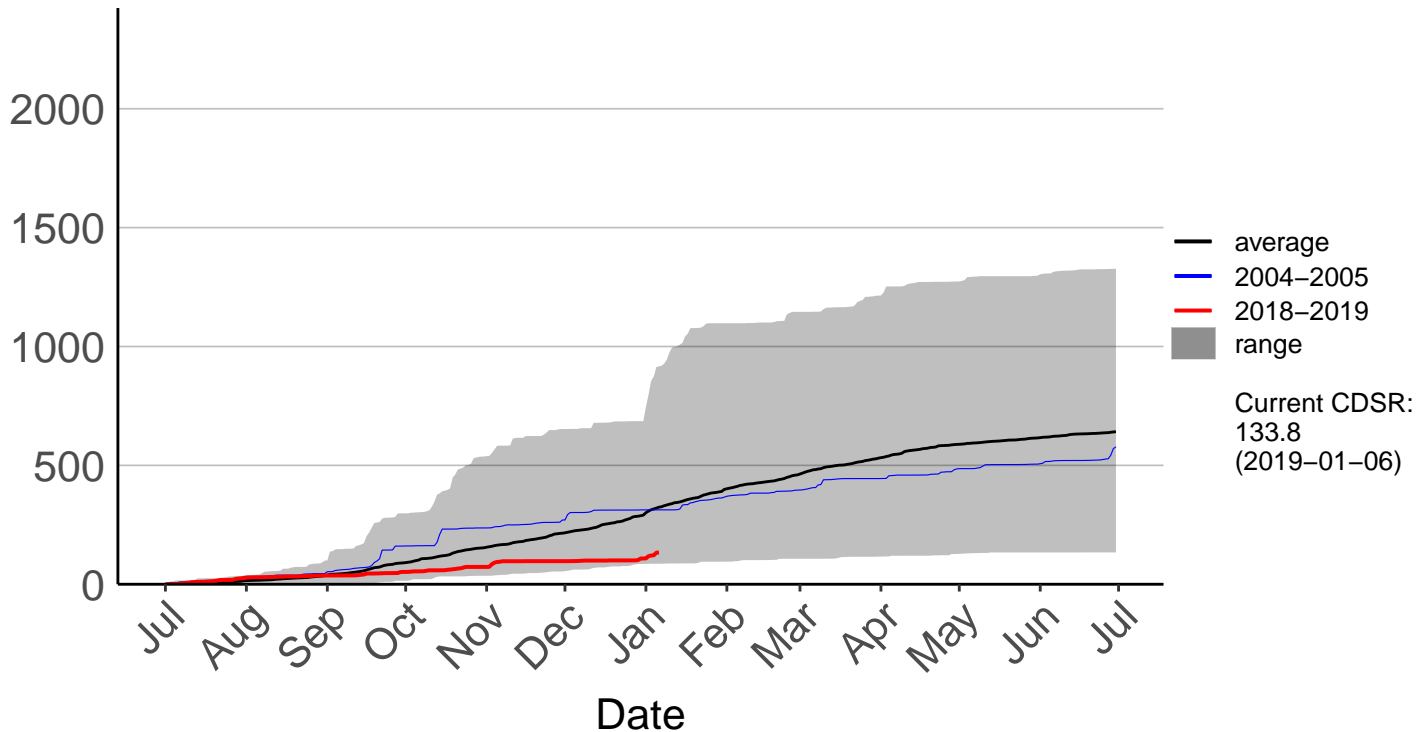

Ashburton Aero Raws

Cumulative Fire Severity Rating

- average
- 2004-2005
- 2018-2019
- range

Current CDSR:
98.5
(2019-01-06)

Ashburton Plains 2 Raws

Cumulative Fire Severity Rating

- average
- 2004-2005
- 2018-2019
- range

Current CDSR:
105.2
(2019-01-06)

Date

Cannington Raws

Cumulative Fire Severity Rating

Cattle Creek Raws

Cumulative Fire Severity Rating

Clayton Raws

Cumulative Fire Severity Rating