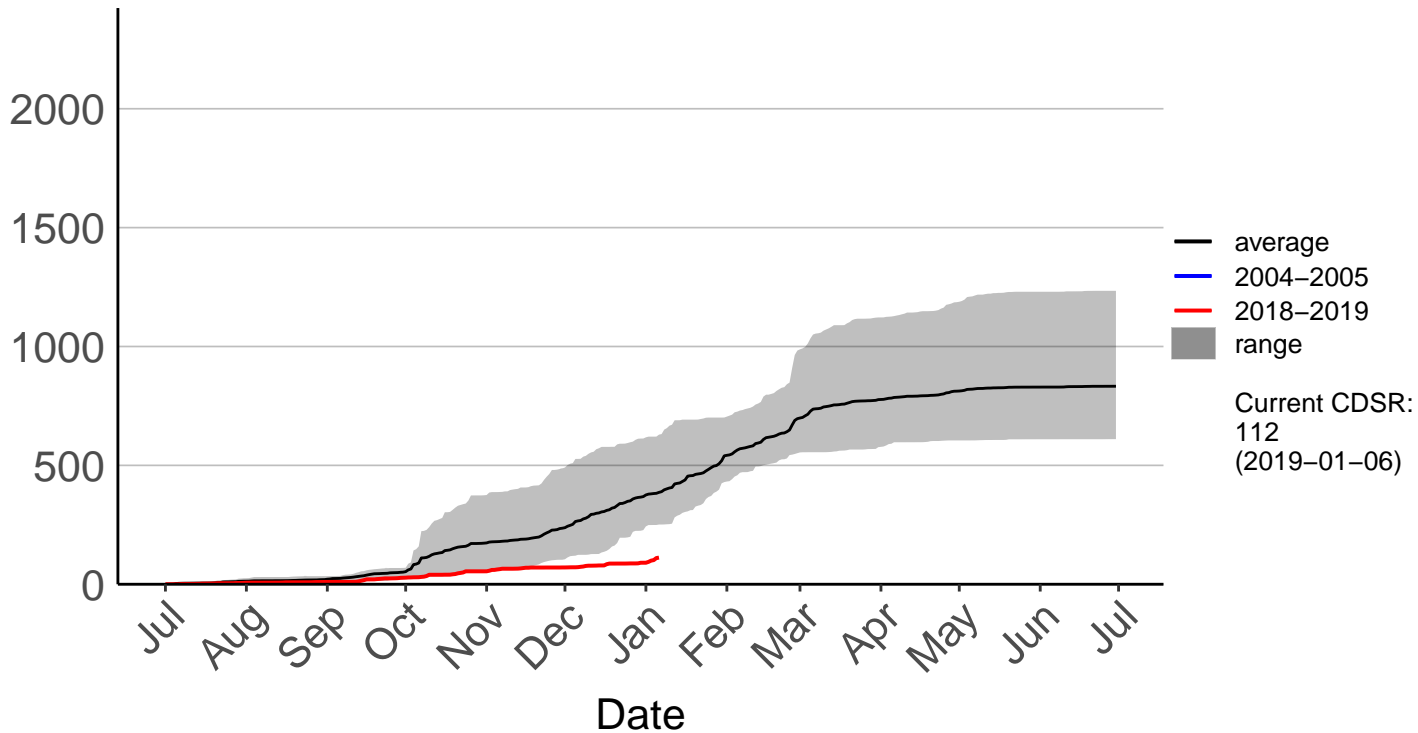

Ashburton Aero Raws

Cumulative Fire Severity Rating

- average
- 2004-2005
- 2018-2019
- range

Current CDSR:
98.5
(2019-01-06)

Ashburton Plains 2 Raws

Cumulative Fire Severity Rating

- average
- 2004-2005
- 2018-2019
- range

Current CDSR:
105.2
(2019-01-06)

Date

Cannington Raws

Cumulative Fire Severity Rating

Cattle Creek Raws

Cumulative Fire Severity Rating

Clayton Raws

Cumulative Fire Severity Rating