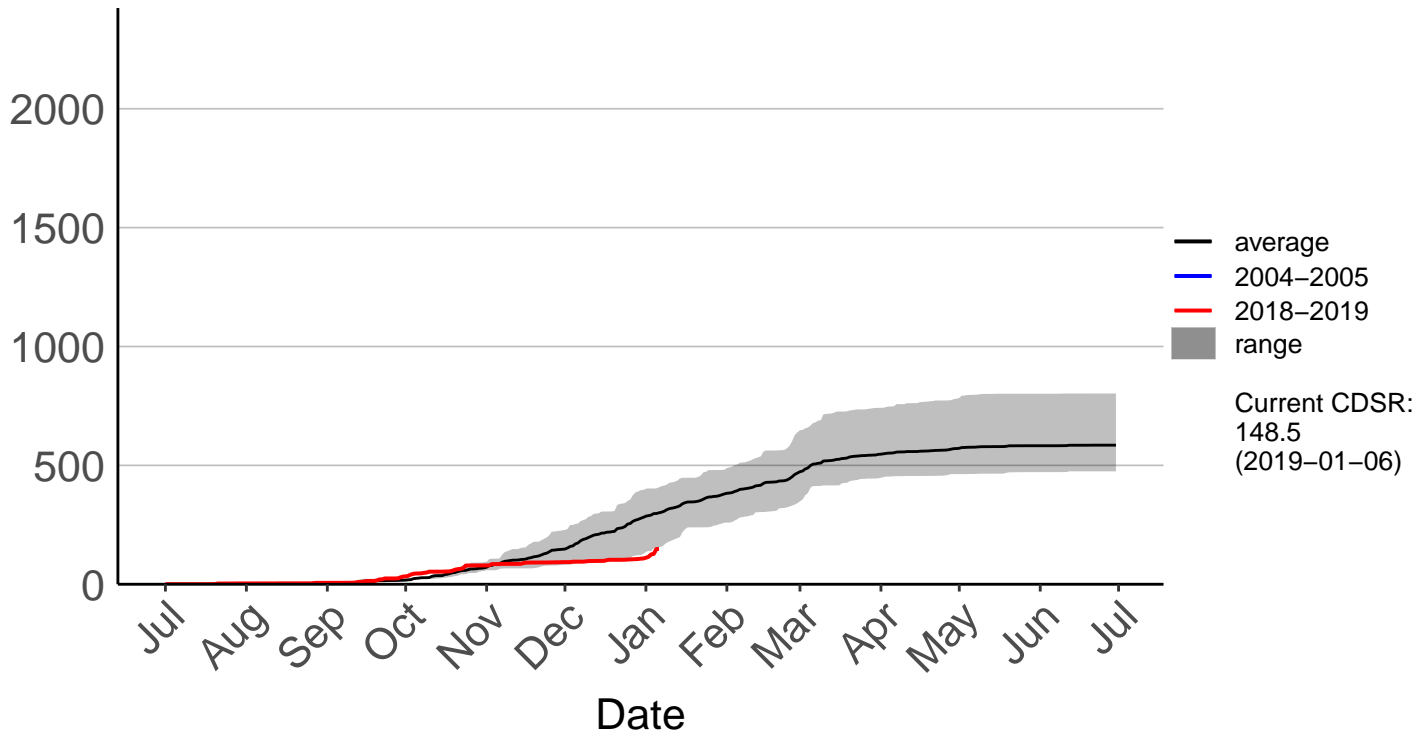

Glenaan Station Raws

Cumulative Fire Severity Rating