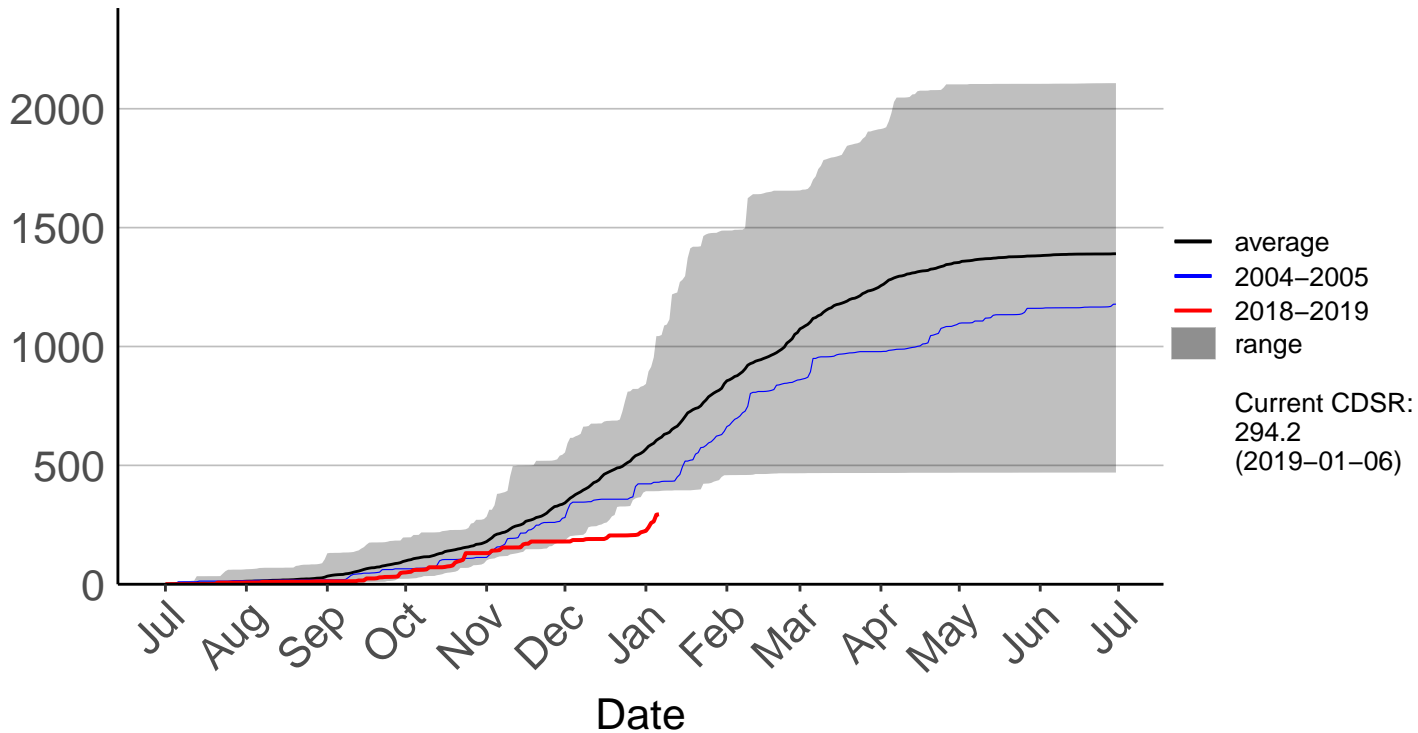

Ashburton Aero Raws

Cumulative Fire Severity Rating

- average
- 2004-2005
- 2018-2019
- range

Current CDSR:
98.5
(2019-01-06)

Ashburton Plains 2 Raws

Cumulative Fire Severity Rating

- average
- 2004-2005
- 2018-2019
- range

Current CDSR:
105.2
(2019-01-06)

Date

Cannington Raws

Cumulative Fire Severity Rating

Cattle Creek Raws

Cumulative Fire Severity Rating

Clayton Raws

Cumulative Fire Severity Rating

Geraldine Forest Raws

Glenaan Station Raws

Cumulative Fire Severity Rating

Glentanner Raws

Hakaterere Raws

Cumulative Fire Severity Rating

Mount Cook Ews

Cumulative Fire Severity Rating