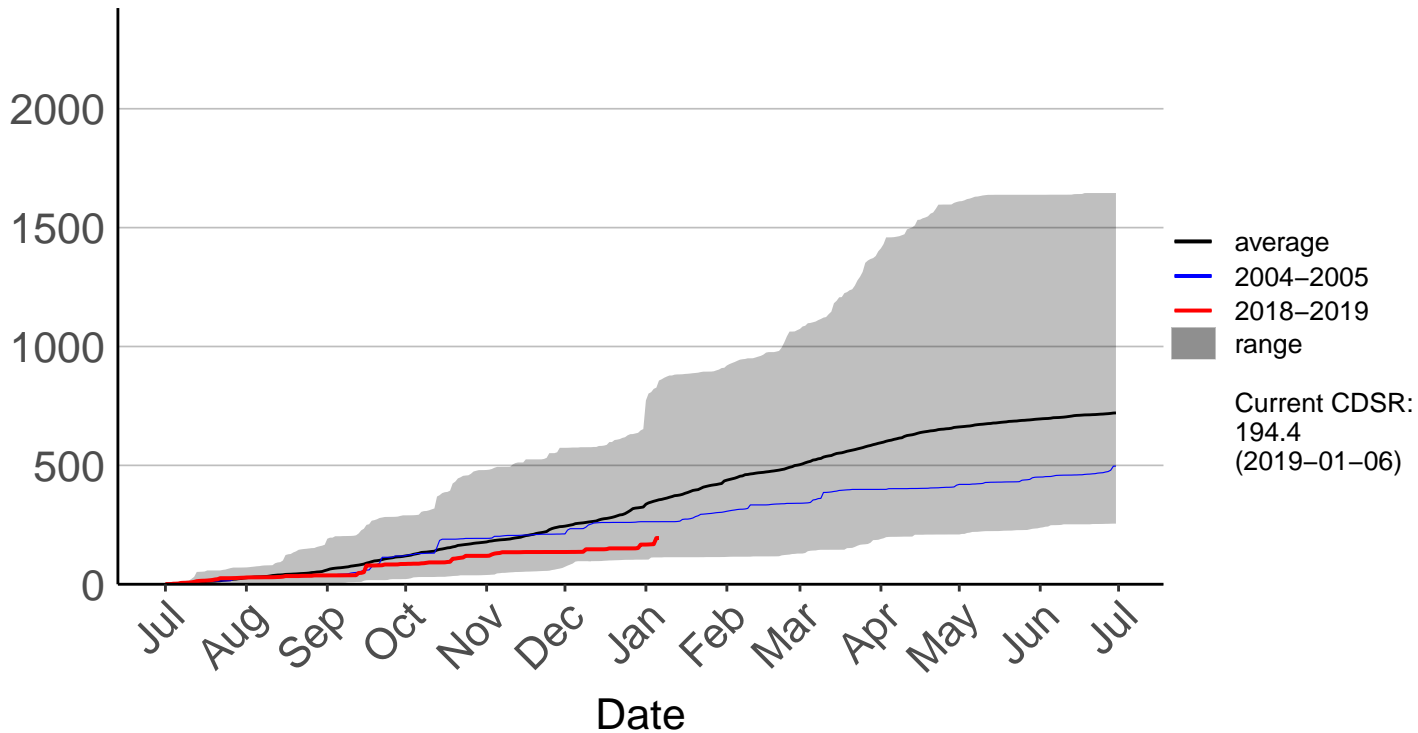

Waihaorunga Raws

Cumulative Fire Severity Rating