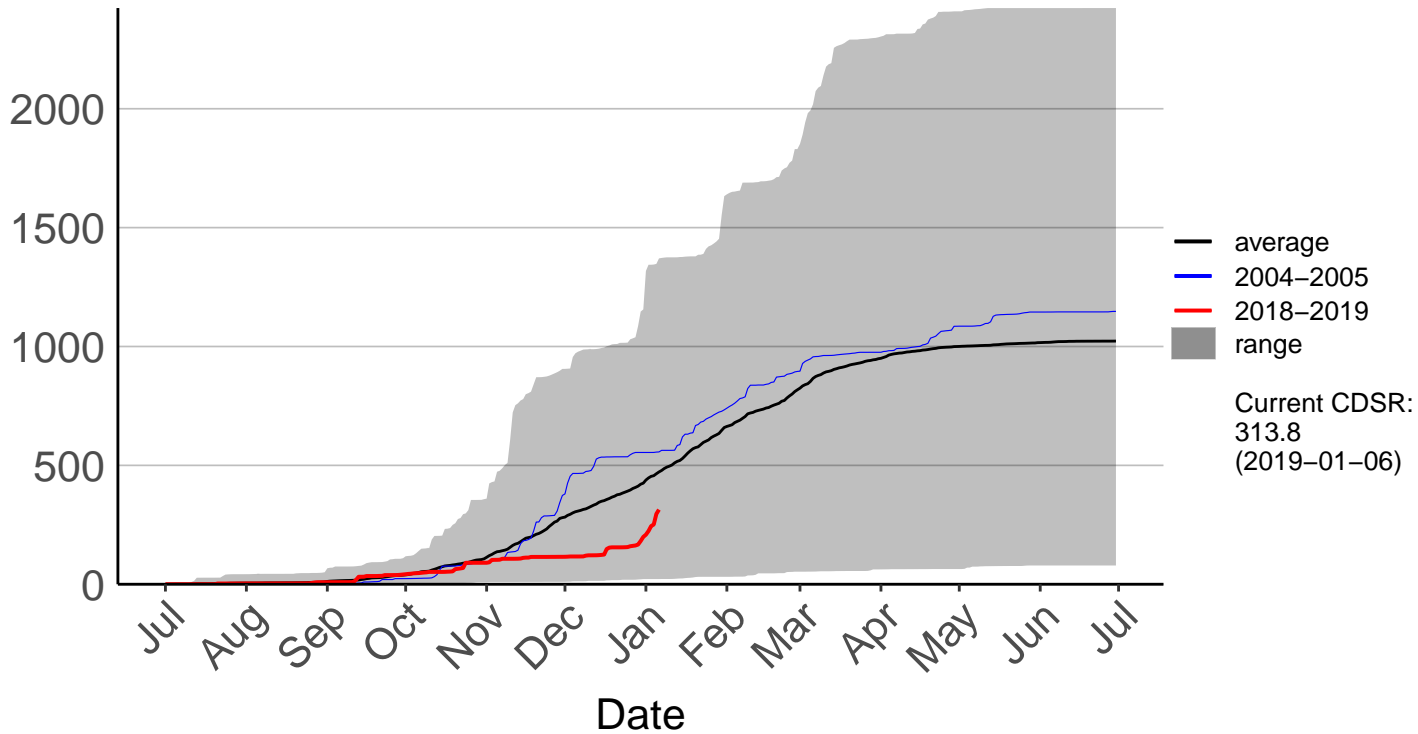

Mount Somers Raws

Cumulative Fire Severity Rating

Pukaki Aero Raws

Cumulative Fire Severity Rating

Tekapo Raws

Cumulative Fire Severity Rating

Timaru Aero SYNOP

Cumulative Fire Severity Rating