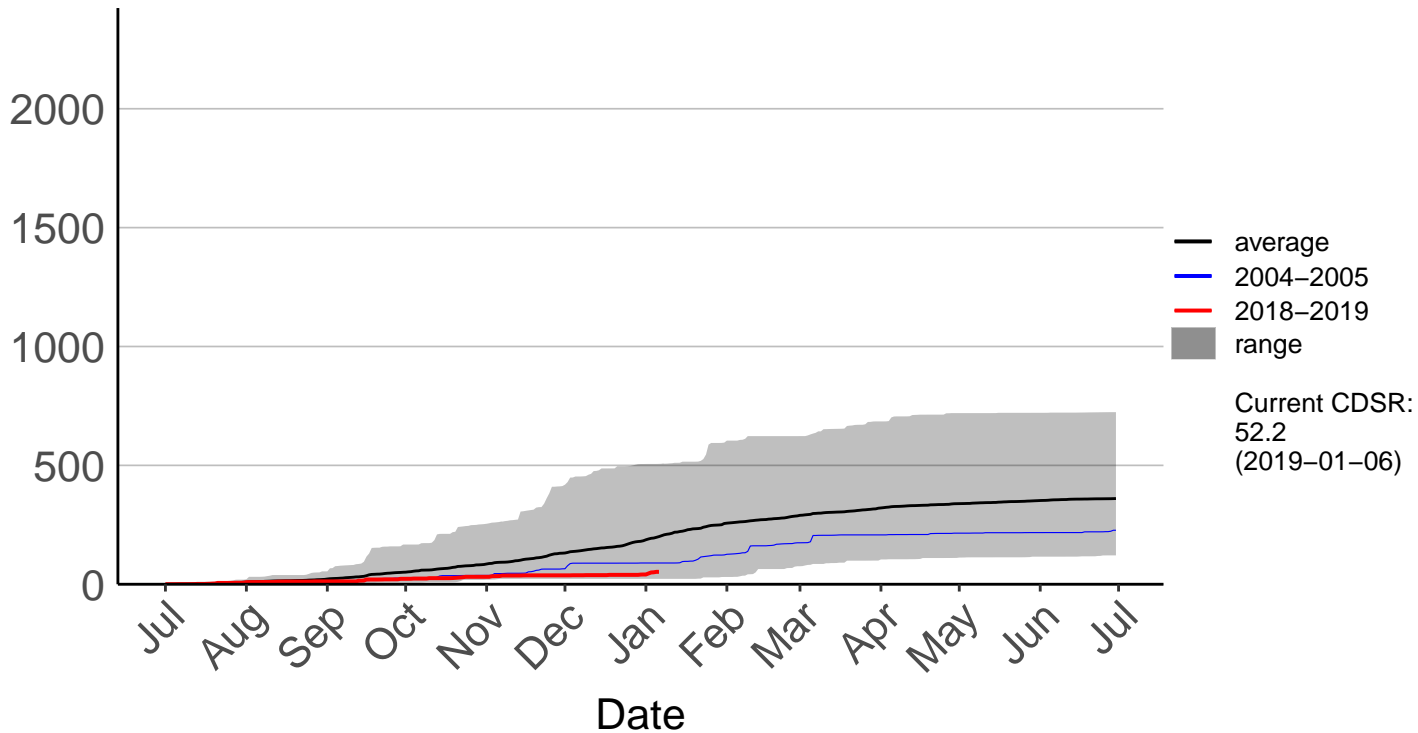

Mount Somers Raws

Cumulative Fire Severity Rating