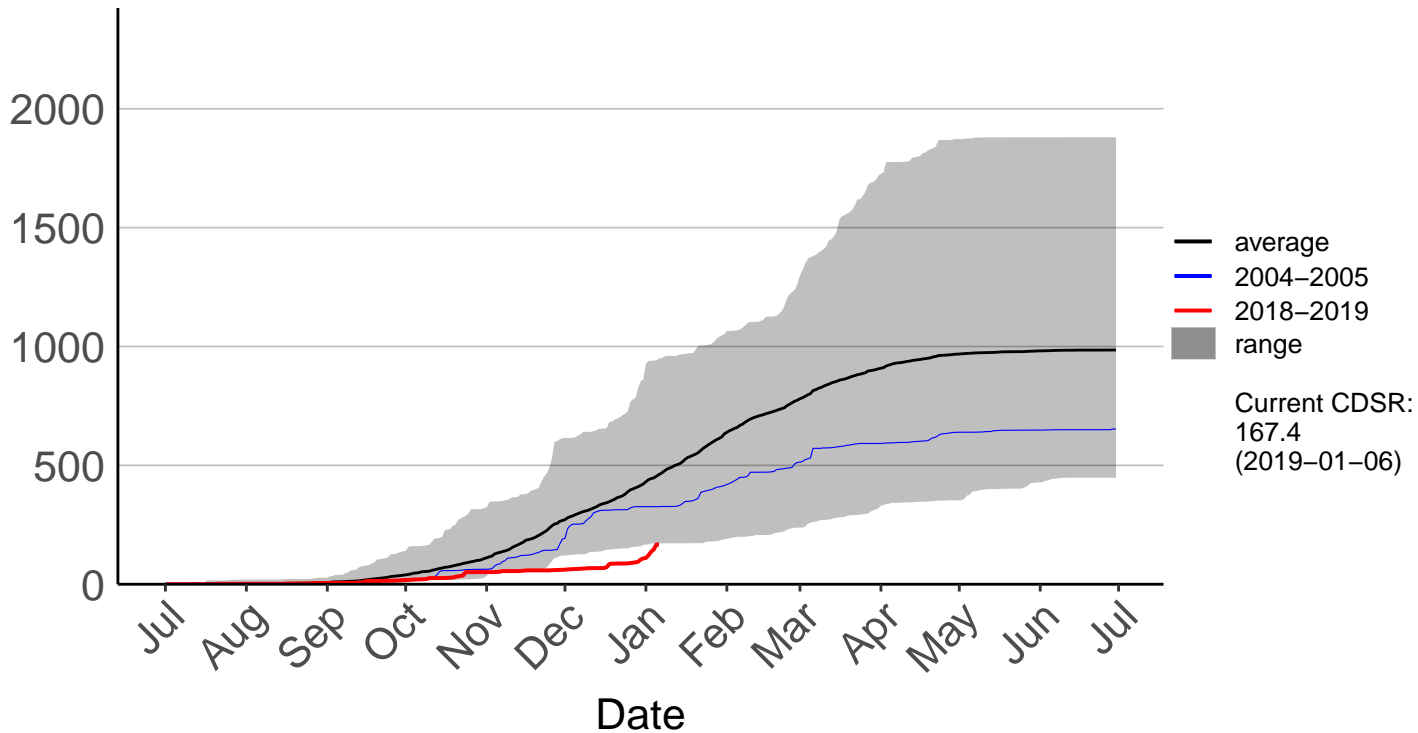

Pukaki Aero Raws

Cumulative Fire Severity Rating