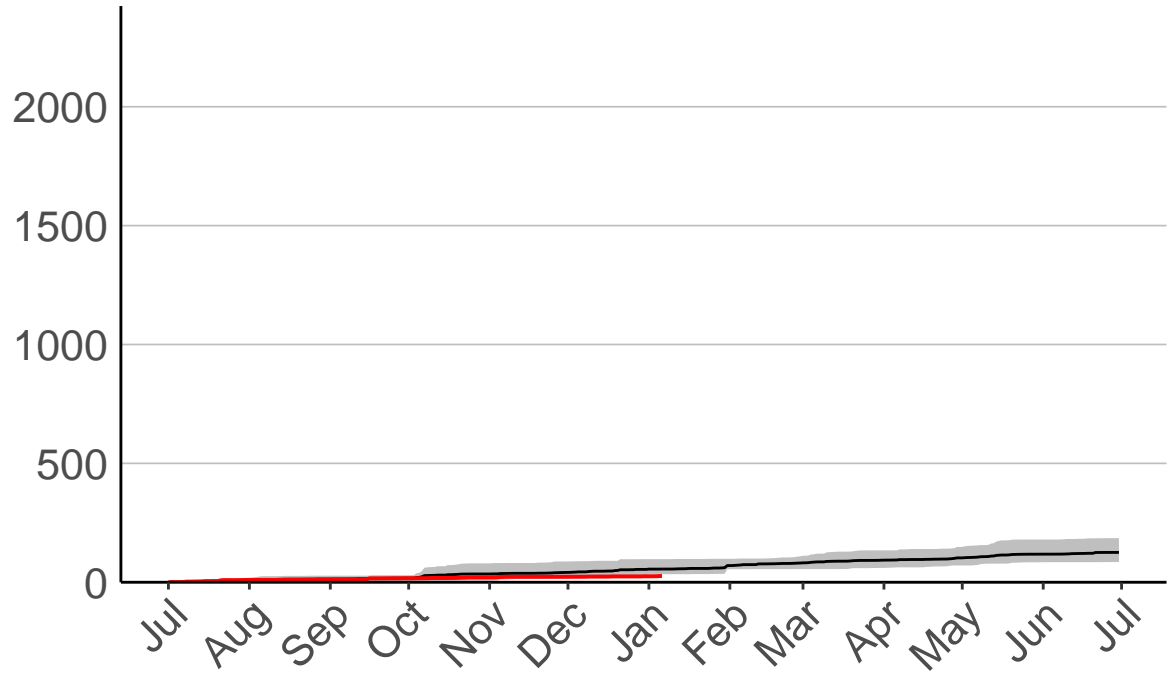

Timaru Coastal Raws

Cumulative Fire Severity Rating

Waihaorunga Raws

Cumulative Fire Severity Rating

Waimate Forest Raws

Cumulative Fire Severity Rating

- average
- 2004-2005
- 2018-2019
- range

Current CDSR:
26.1
(2019-01-06)

Date