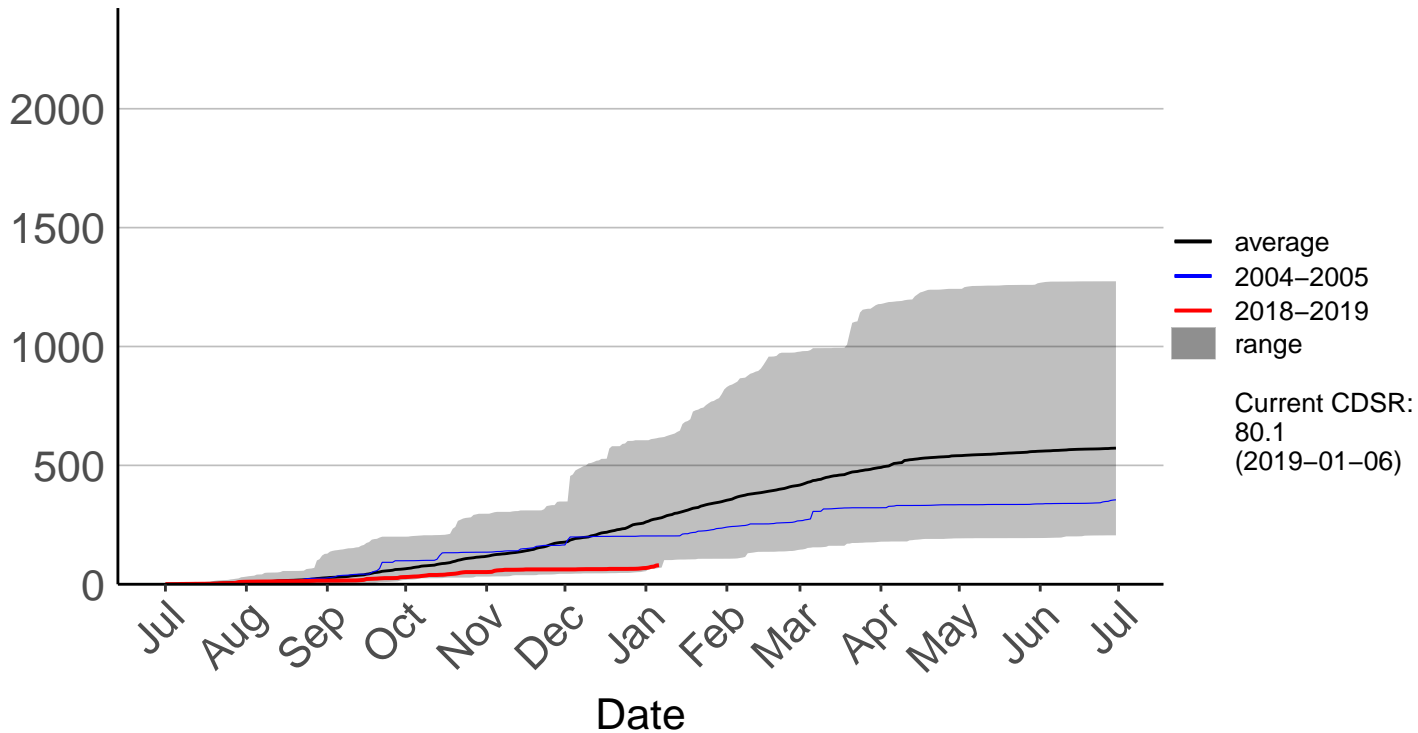

Mount Somers Raws

Cumulative Fire Severity Rating

Pukaki Aero Raws

Cumulative Fire Severity Rating

Tekapo Raws

Cumulative Fire Severity Rating

Timaru Aero SYNOP

Cumulative Fire Severity Rating