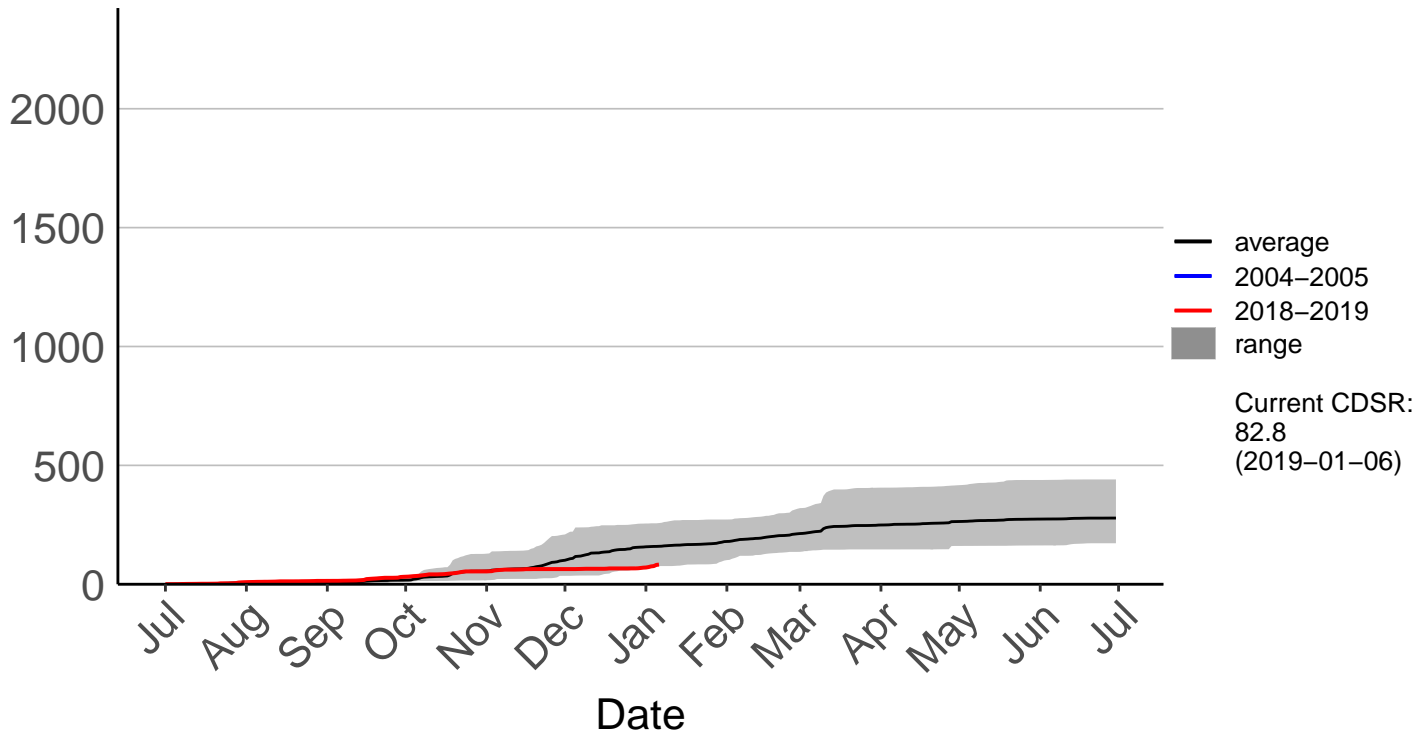

Timaru Coastal Raws

Cumulative Fire Severity Rating