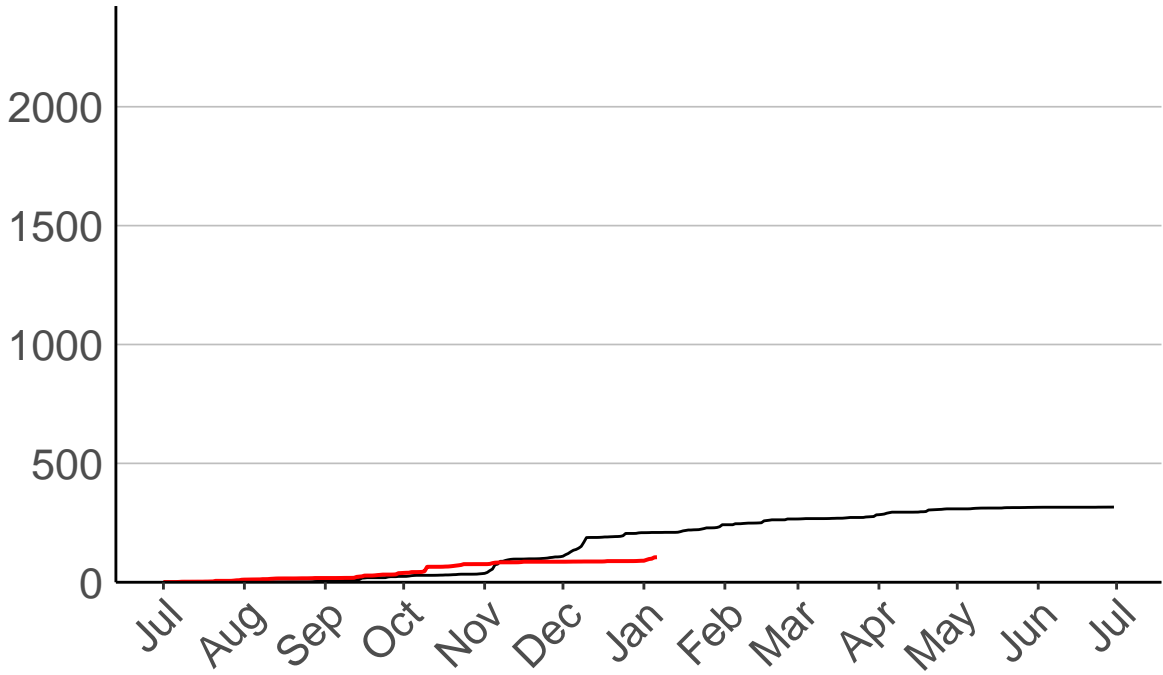

Ashburton Aero Raws

Cumulative Fire Severity Rating

- average
- 2004-2005
- 2018-2019
- range

Current CDSR:
98.5
(2019-01-06)

Ashburton Plains 2 Raws

Cumulative Fire Severity Rating

- average
- 2004-2005
- 2018-2019
- range

Current CDSR:
105.2
(2019-01-06)

Date

Cannington Raws

Cumulative Fire Severity Rating

Cattle Creek Raws

Cumulative Fire Severity Rating

Clayton Raws

Cumulative Fire Severity Rating