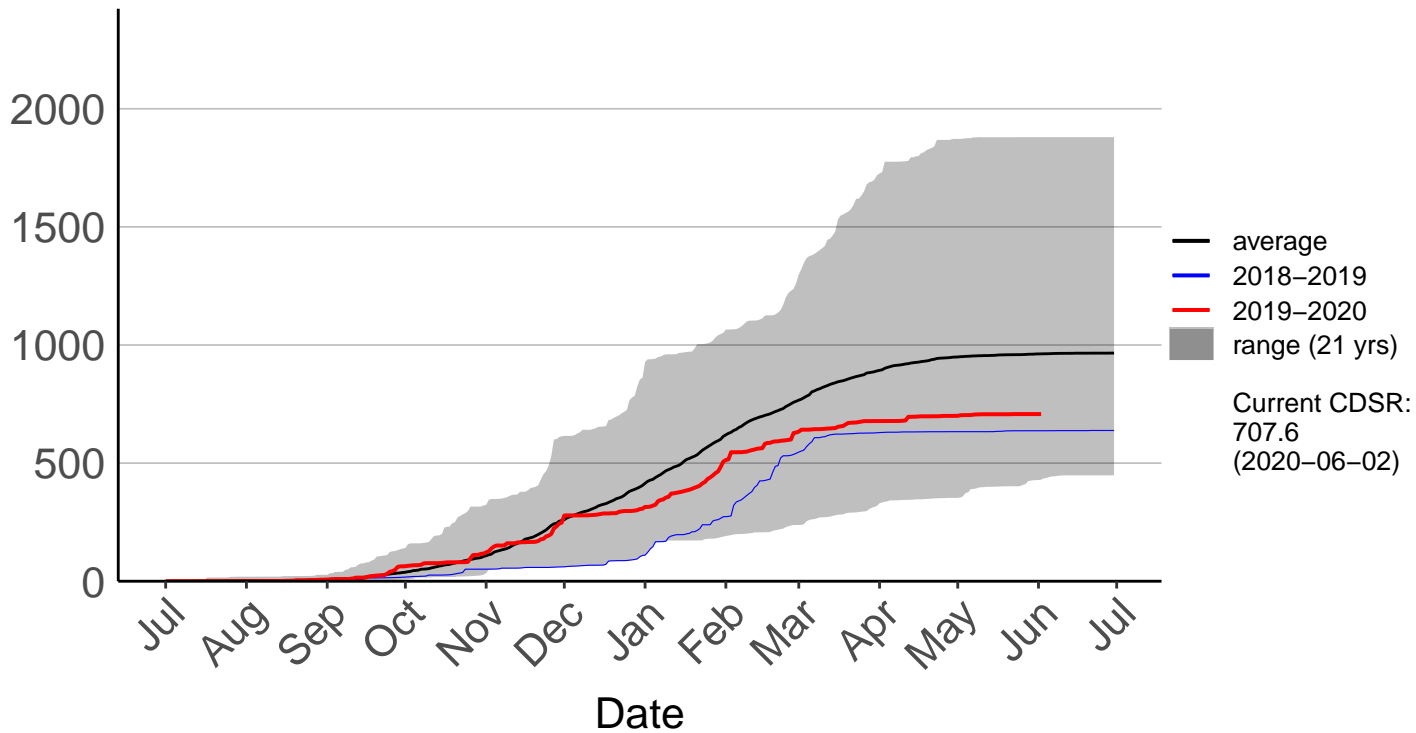

Pukaki Aero Raws (Feb 2000 to Jun 2020)

Cumulative Fire Severity Rating