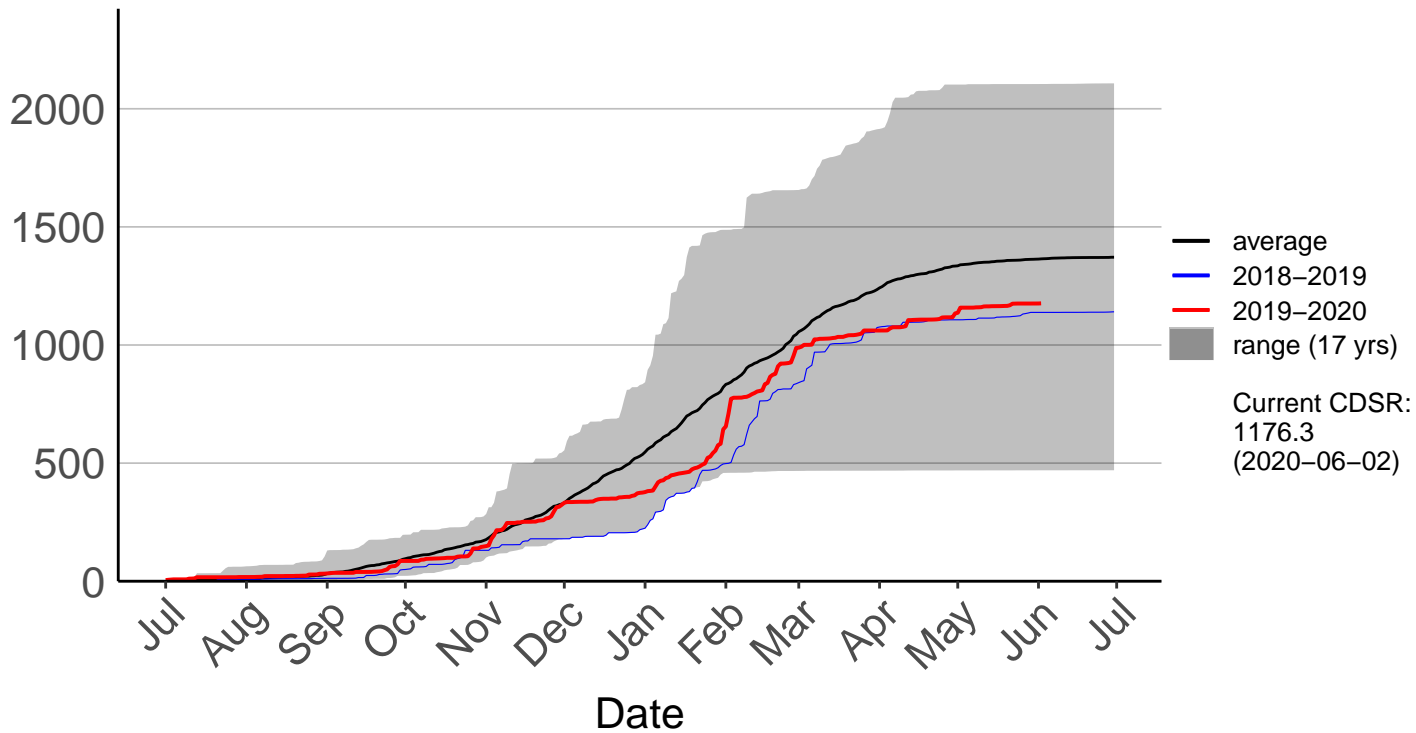

Hakaterere Raws (Aug 2003 to Jun 2020)

Cumulative Fire Severity Rating