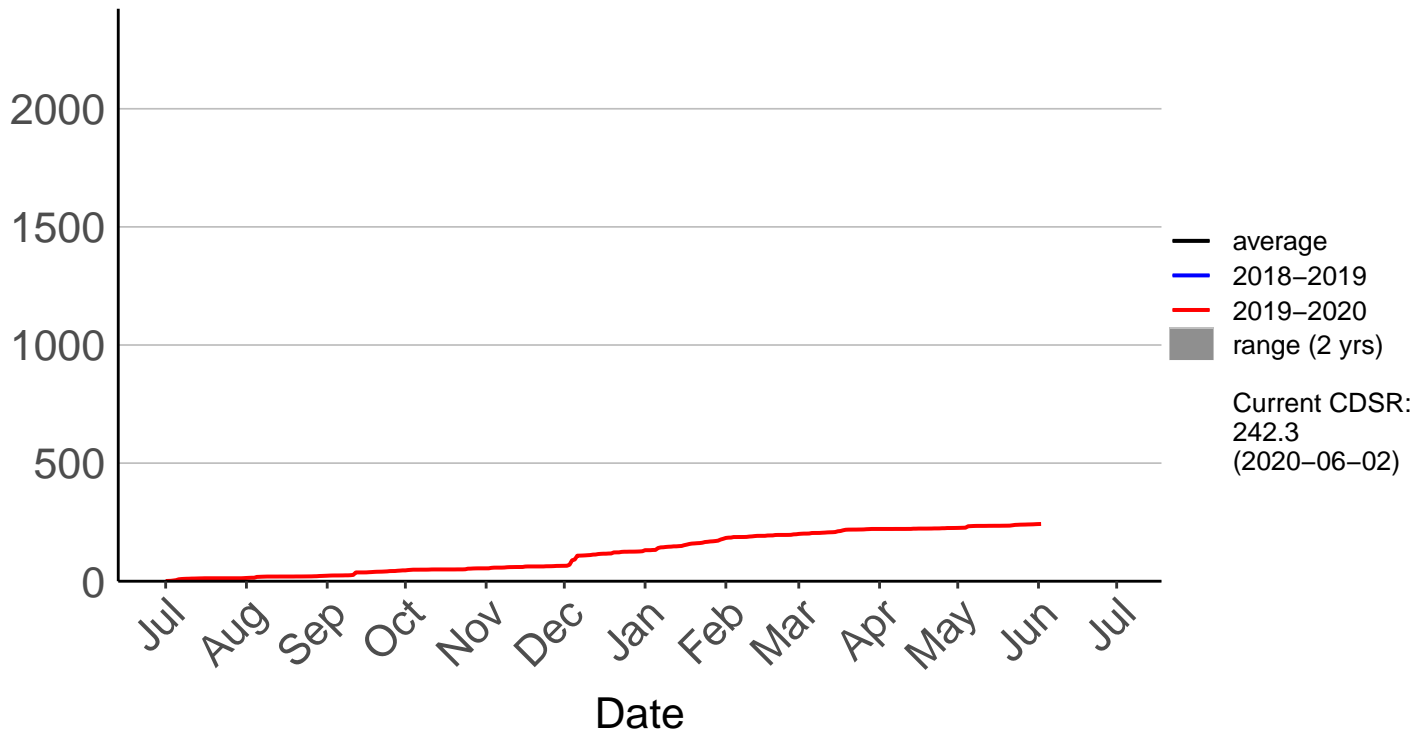

Waimate Coastal Raws (Dec 2018 to Jun 2020)

Cumulative Fire Severity Rating