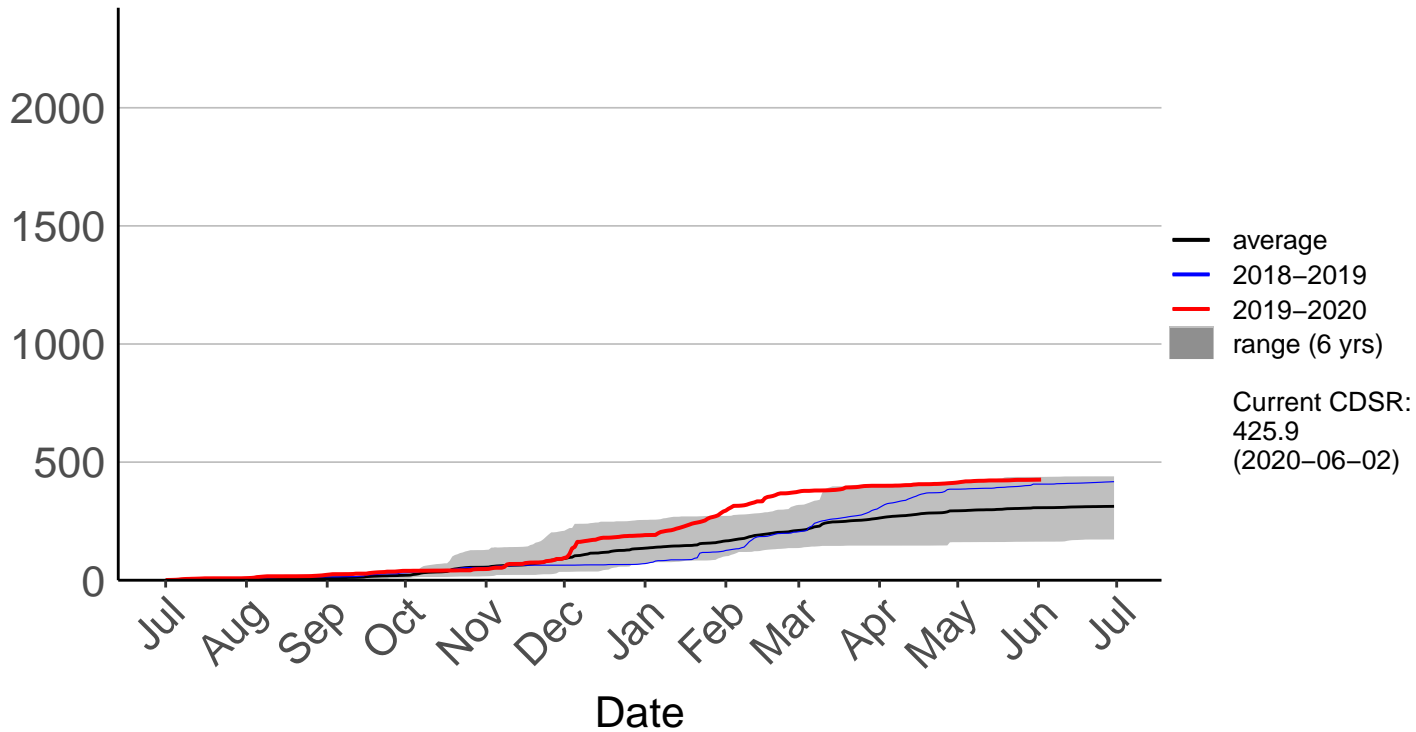

Timaru Coastal Raws (Dec 2014 to Jun 2020)

Cumulative Fire Severity Rating