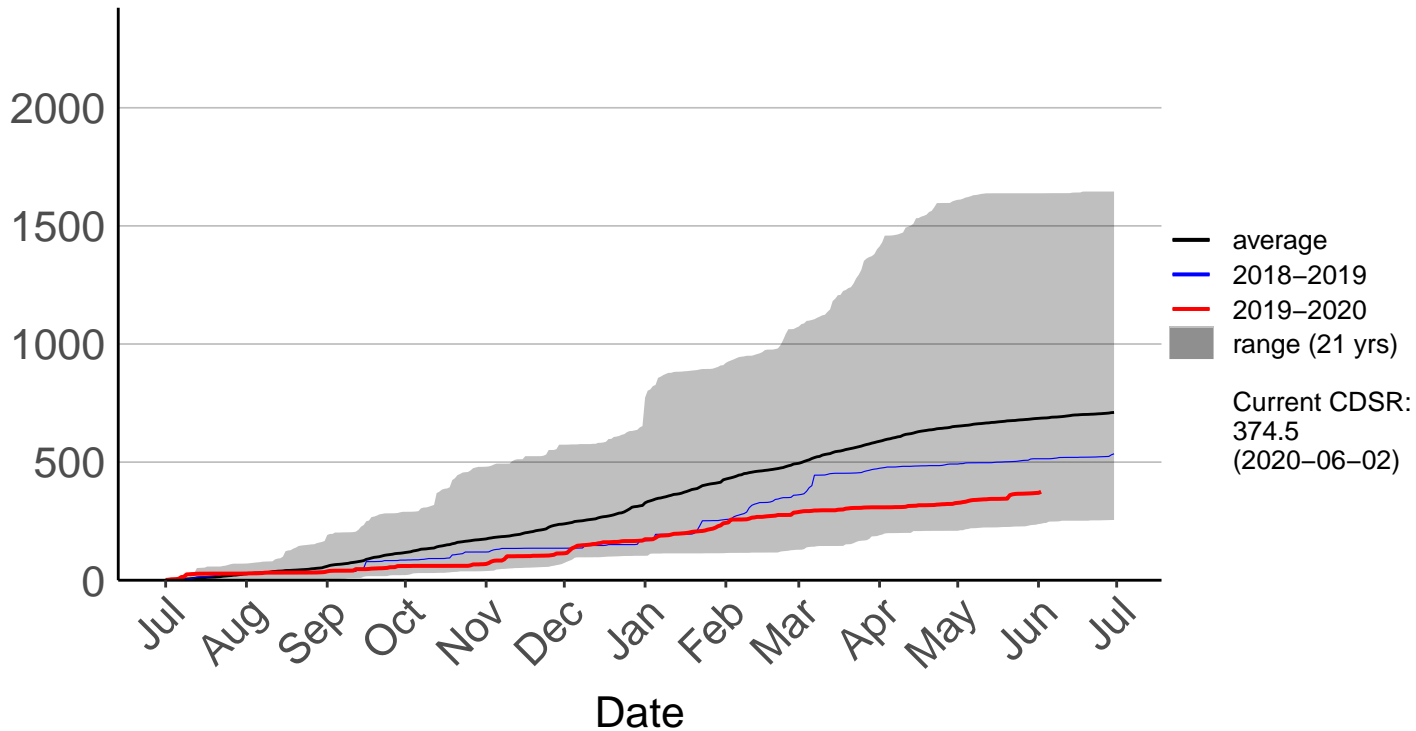

Waihaorunga Raws (Feb 2000 to Jun 2020)

Cumulative Fire Severity Rating