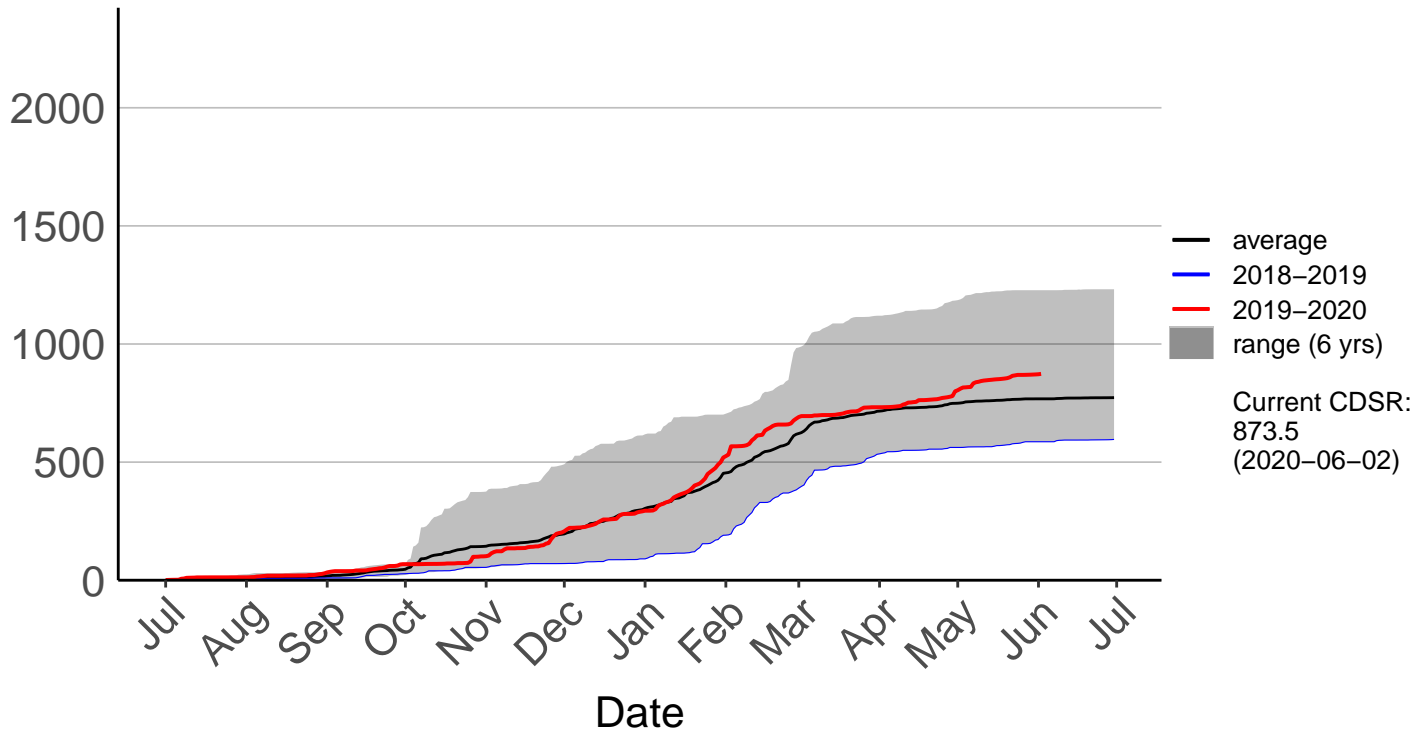

Cattle Creek Raws (Dec 2014 to Jun 2020)

Cumulative Fire Severity Rating