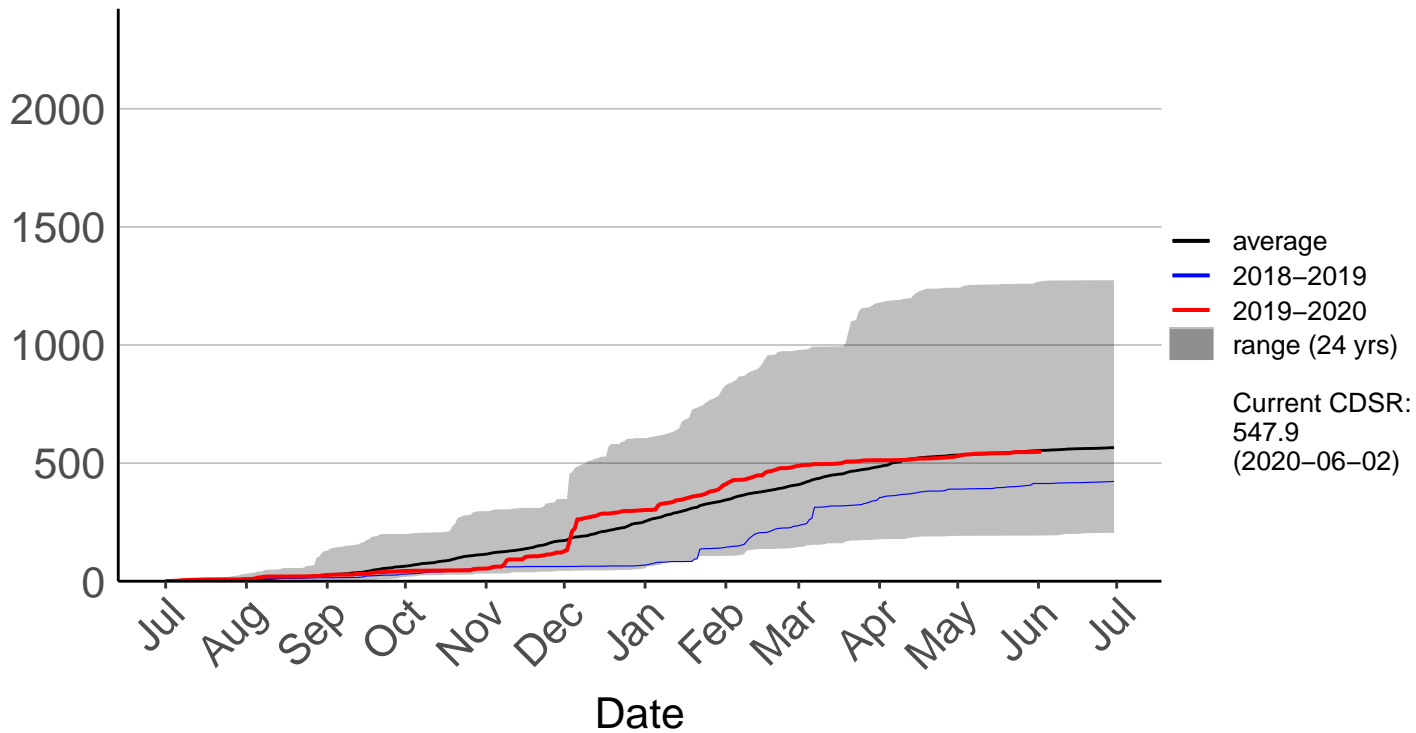

Timaru Aero SYNOP (Jul 1996 to Jun 2020)

Cumulative Fire Severity Rating