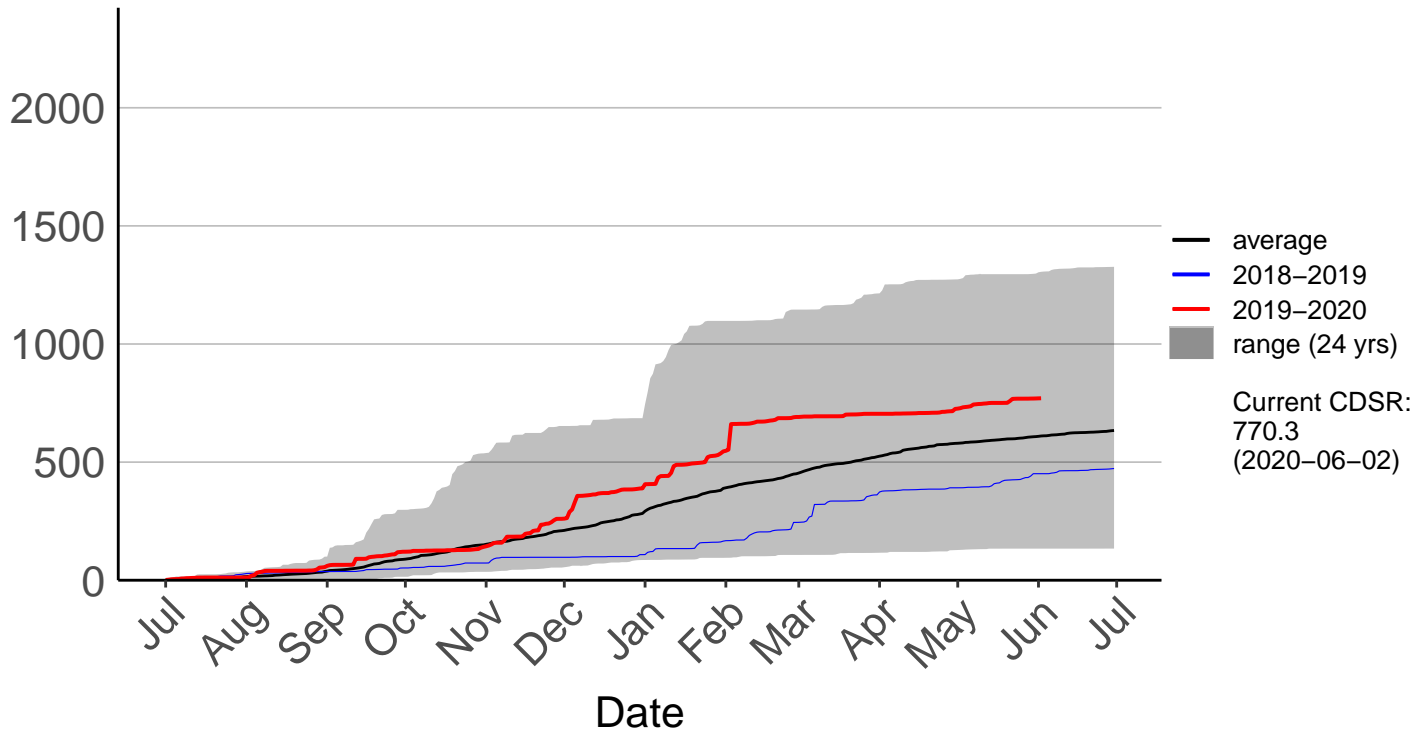

Cannington Raws (Jul 1996 to Jun 2020)

Cumulative Fire Severity Rating