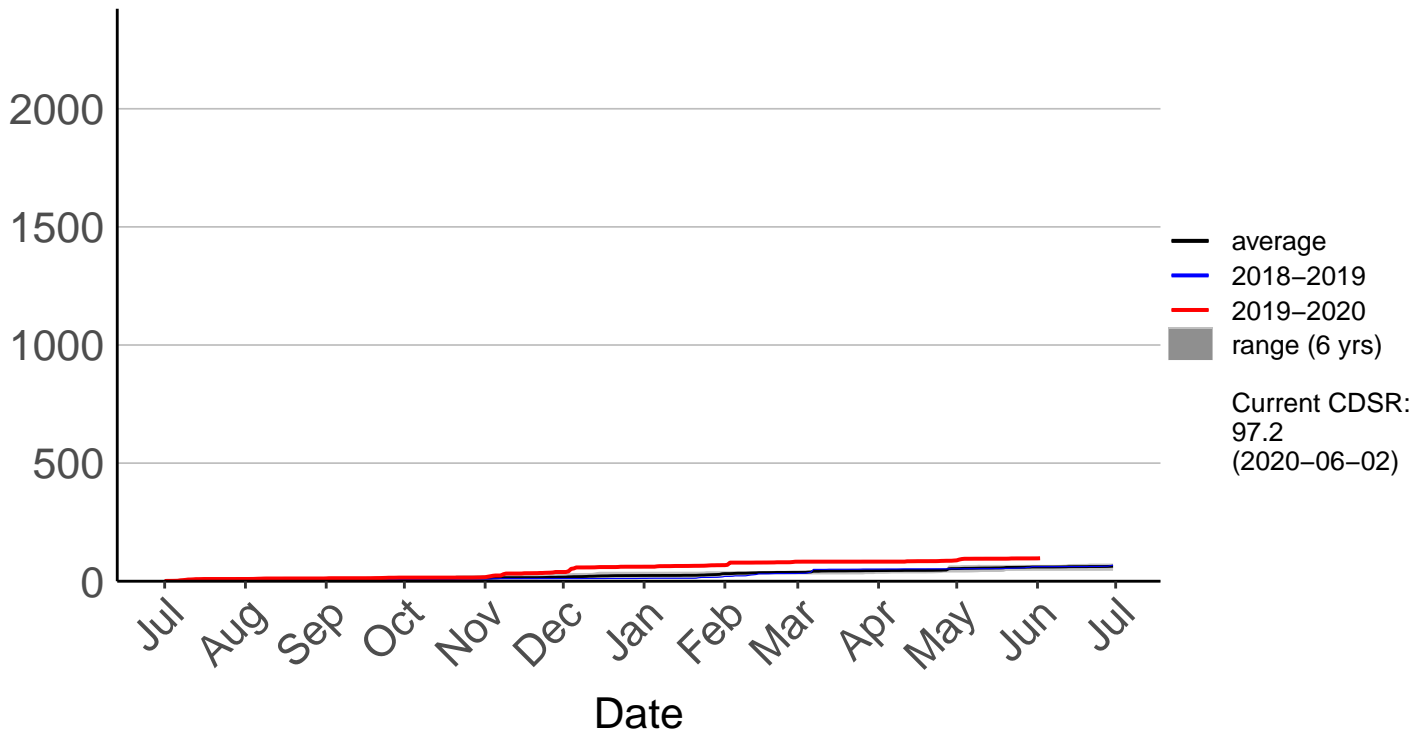

Geraldine Forest Raws (Dec 2014 to Jun 2020)

Cumulative Fire Severity Rating