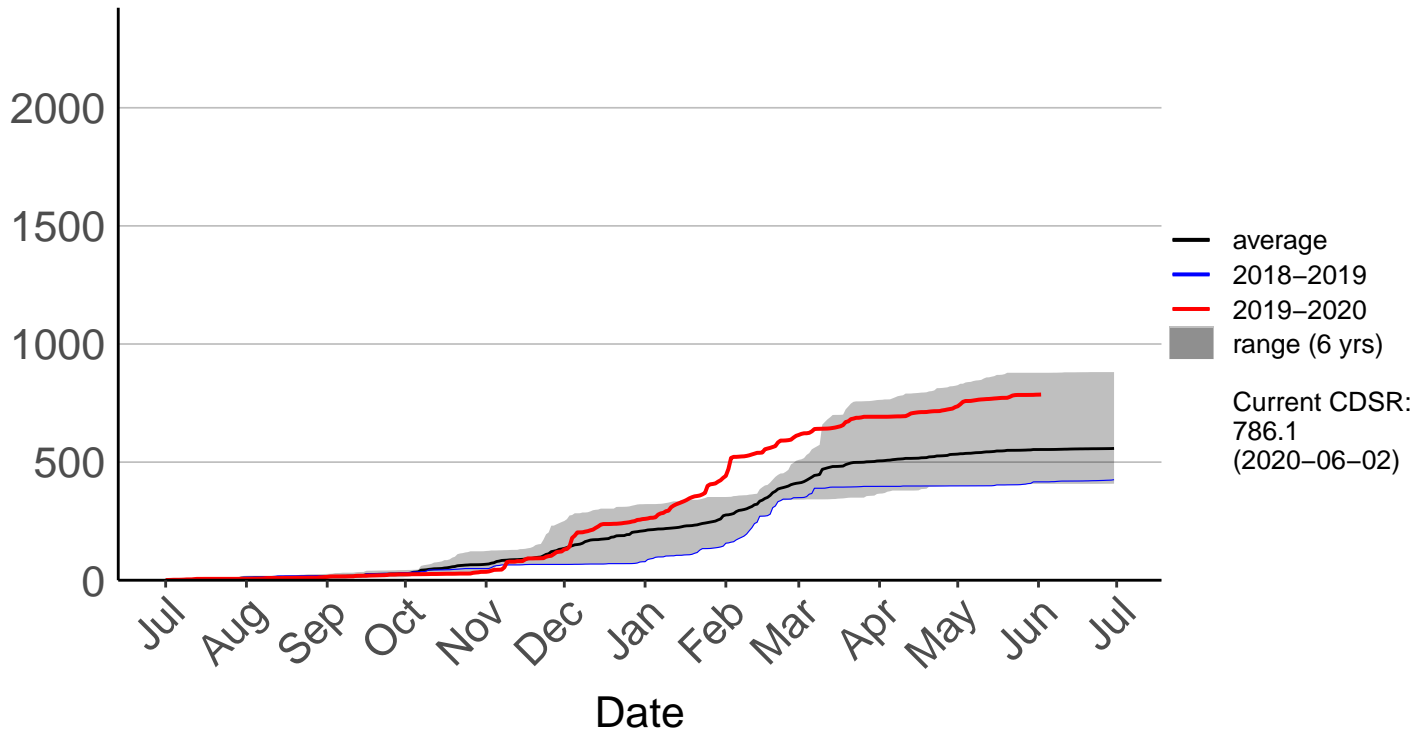

# Ashburton Aero Raws (Apr 2015 to Jun 2020)

Cumulative Fire Severity Rating

# Ashburton Plains 2 Raws (May 2017 to Jun 2020)