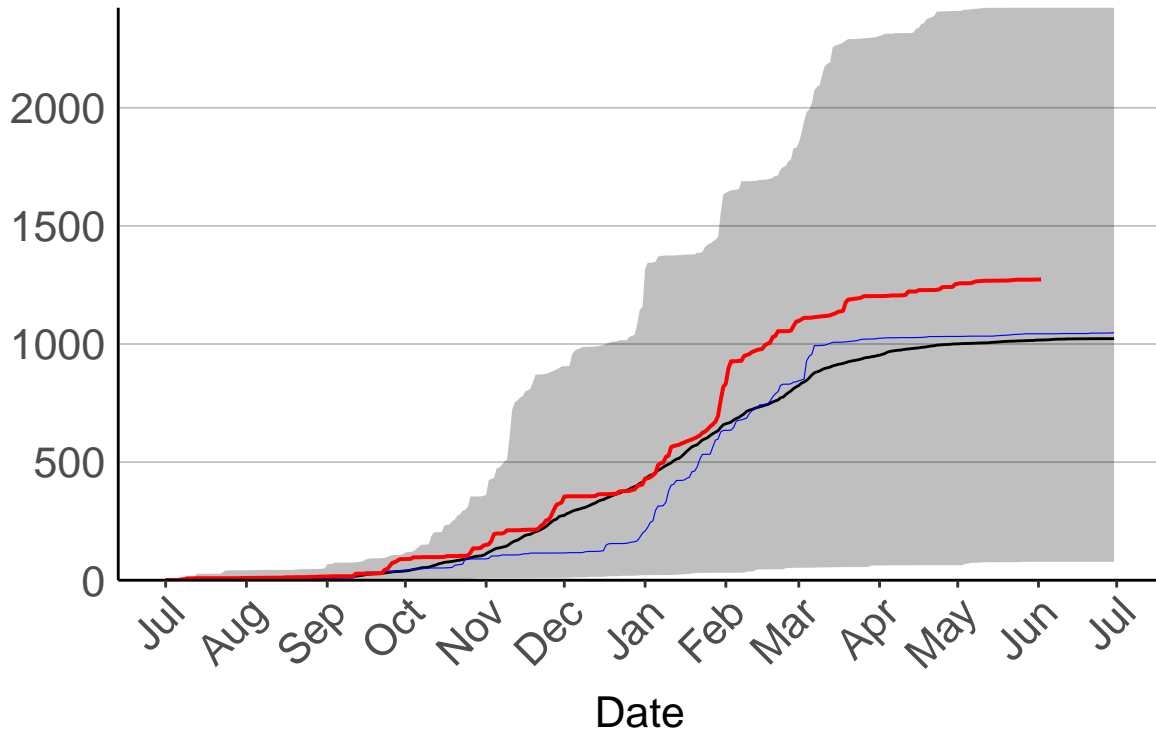

# Mount Somers Raws (Jun 1998 to Jun 2020)

Cumulative Fire Severity Rating

# Tekapo Raws (Sep 1996 to Jun 2020)

Cumulative Fire Severity Rating

— average  
— 2018-2019  
— 2019-2020  
■ range (24 yrs)

Current CDSR:  
1273.3  
(2020-06-02)