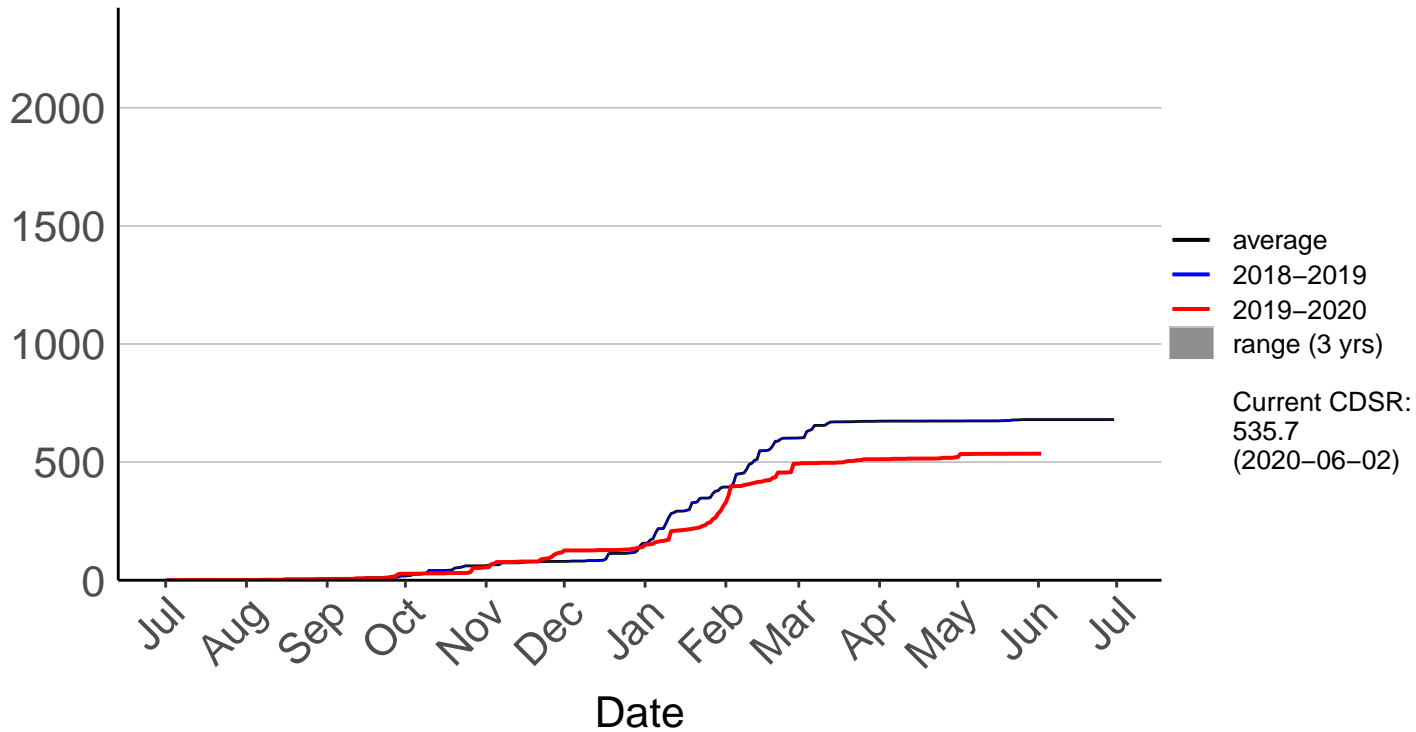

Glentanner Raws (Oct 2017 to Jun 2020)

Cumulative Fire Severity Rating