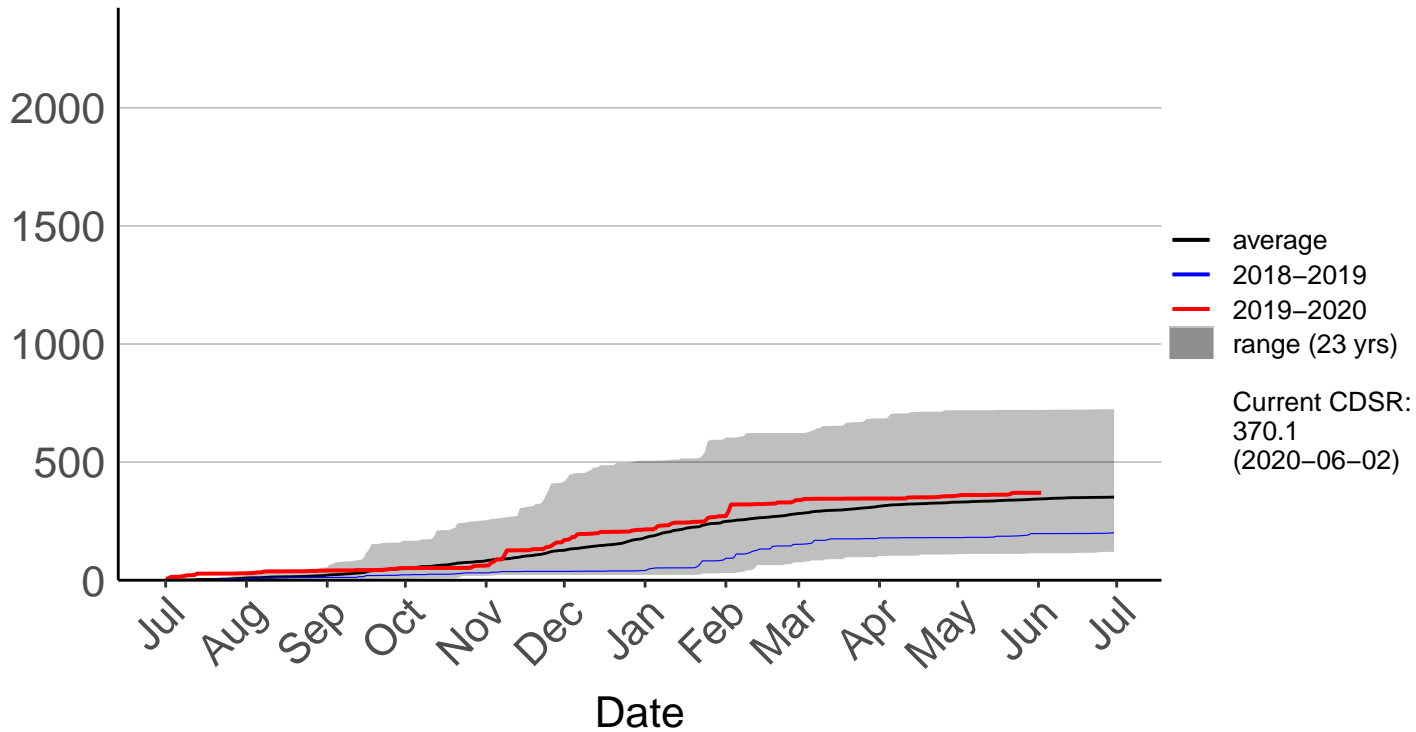

Mount Somers Raws (Jun 1998 to Jun 2020)

Cumulative Fire Severity Rating