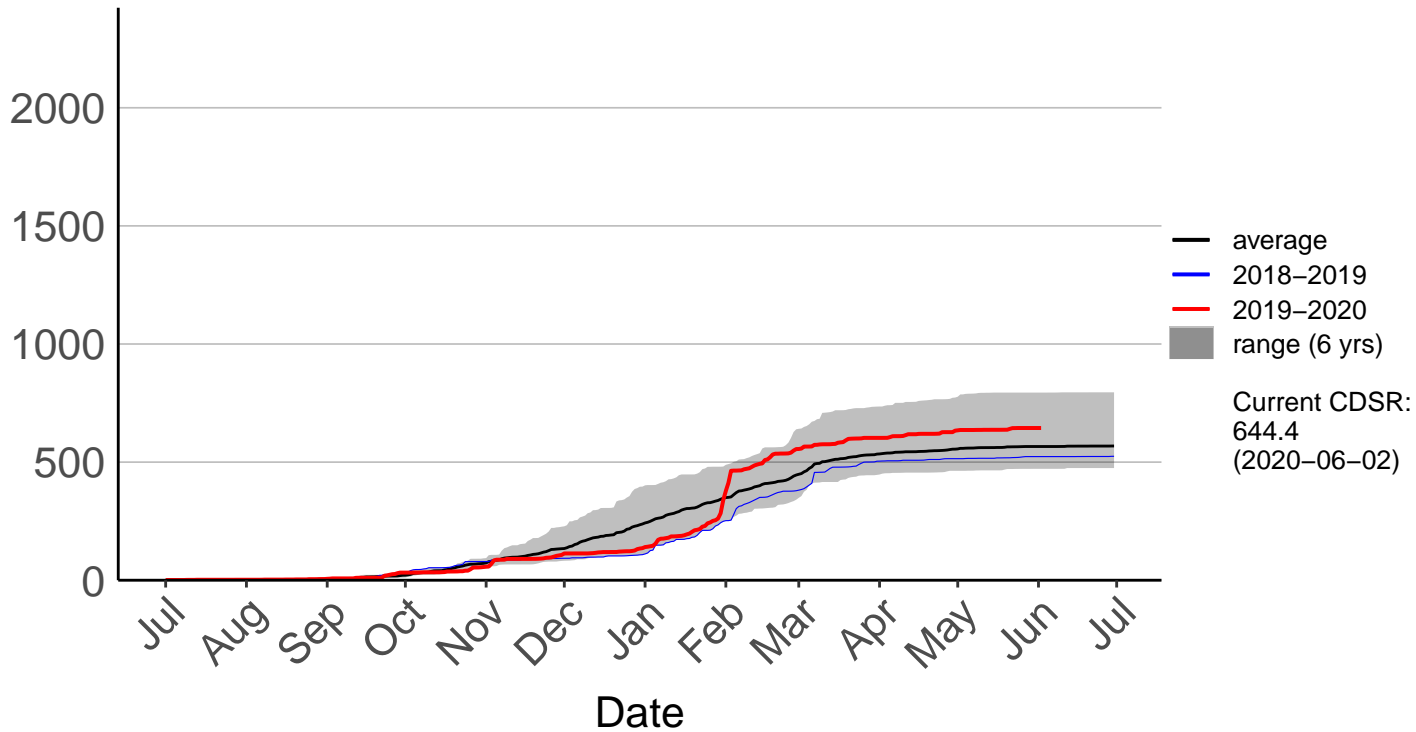

Gleanaan Station Raws (Apr 2015 to Jun 2020)

Cumulative Fire Severity Rating