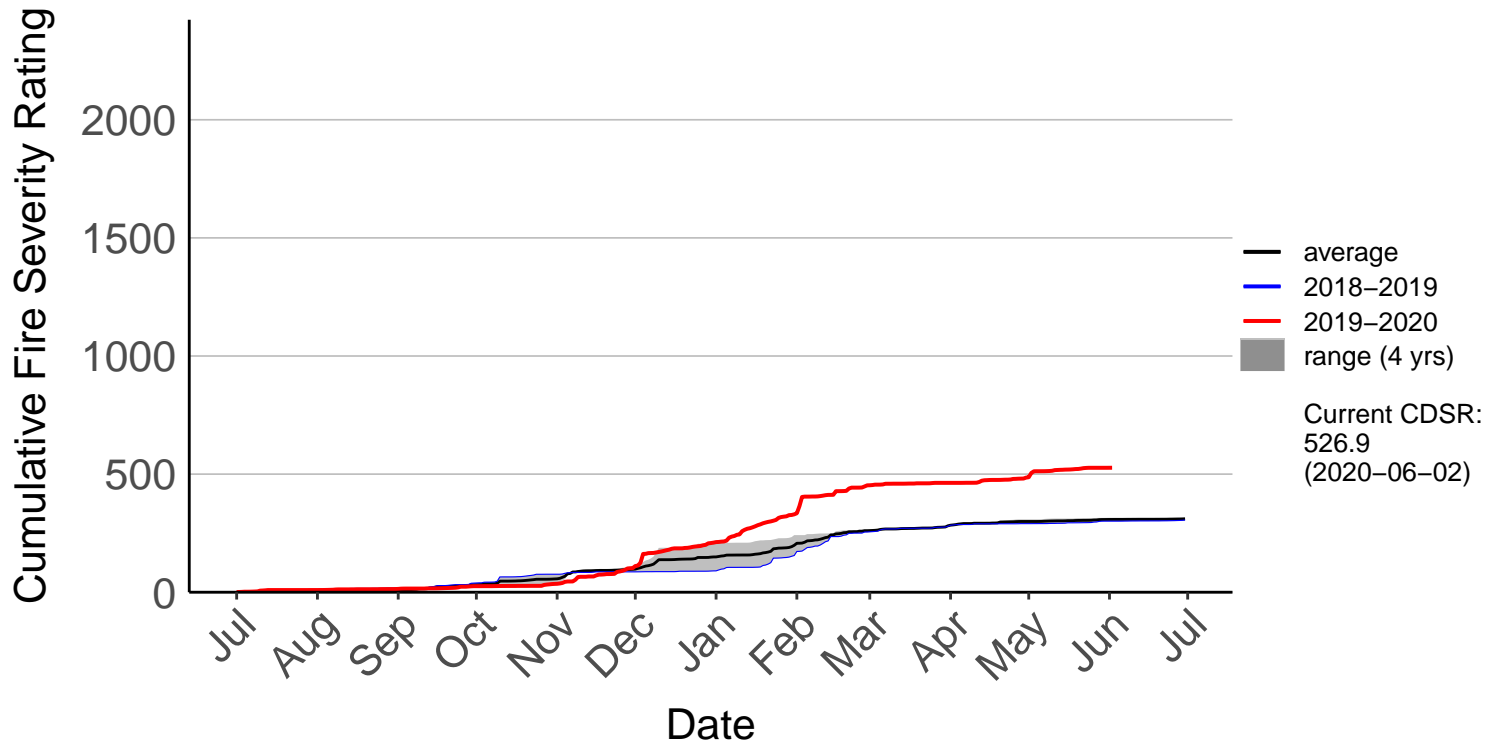

# Ashburton Aero Raws (Apr 2015 to Jun 2020)

Cumulative Fire Severity Rating

# Ashburton Plains 2 Raws (May 2017 to Jun 2020)