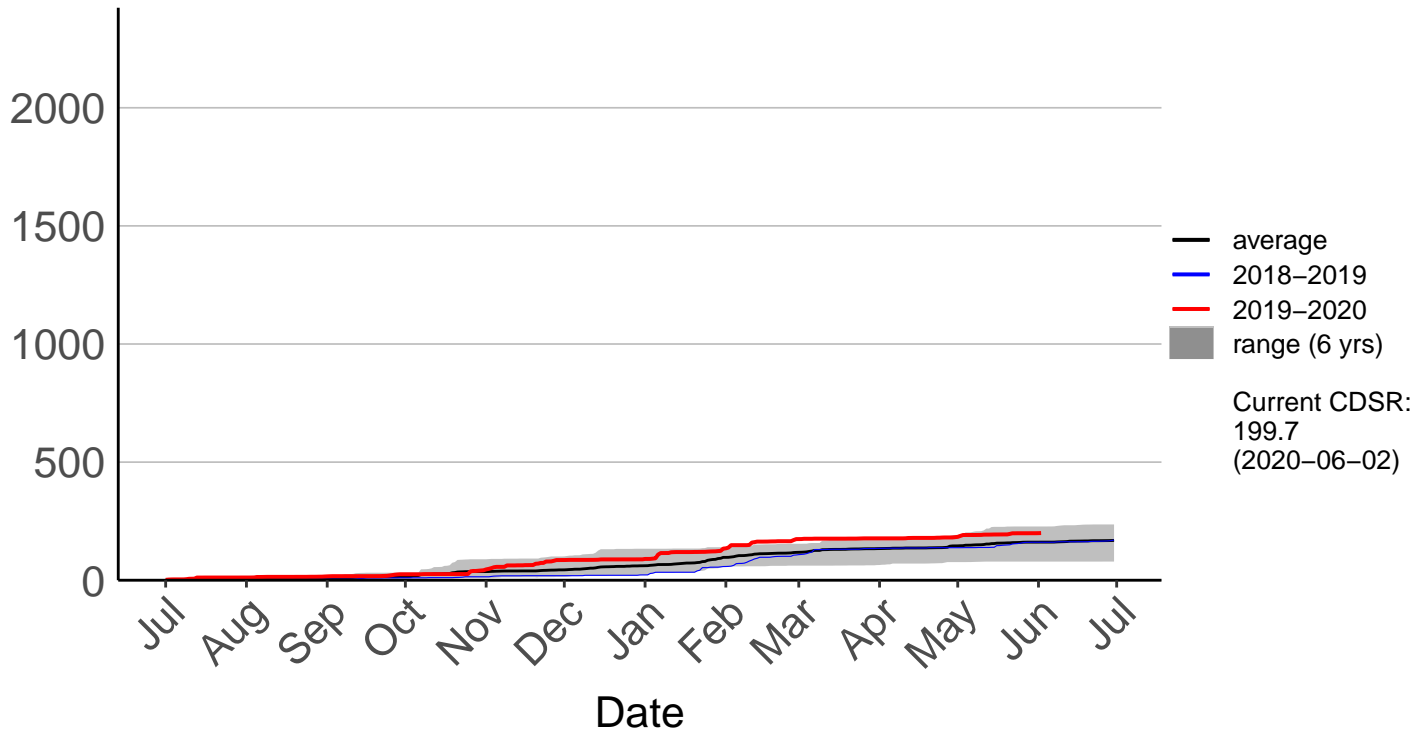

Clayton Raws (Dec 2014 to Jun 2020)

Cumulative Fire Severity Rating