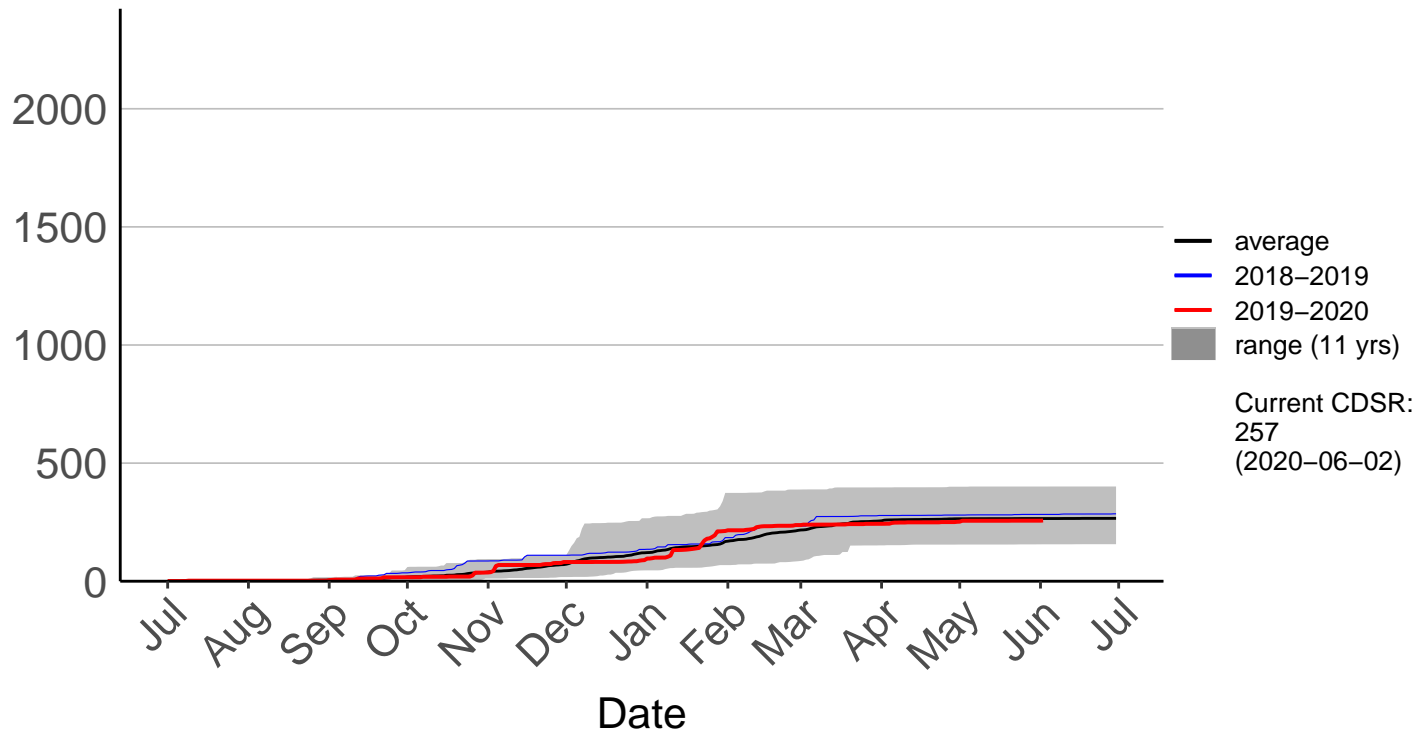

Mount Cook Ews (Dec 2009 to Jun 2020)

Cumulative Fire Severity Rating