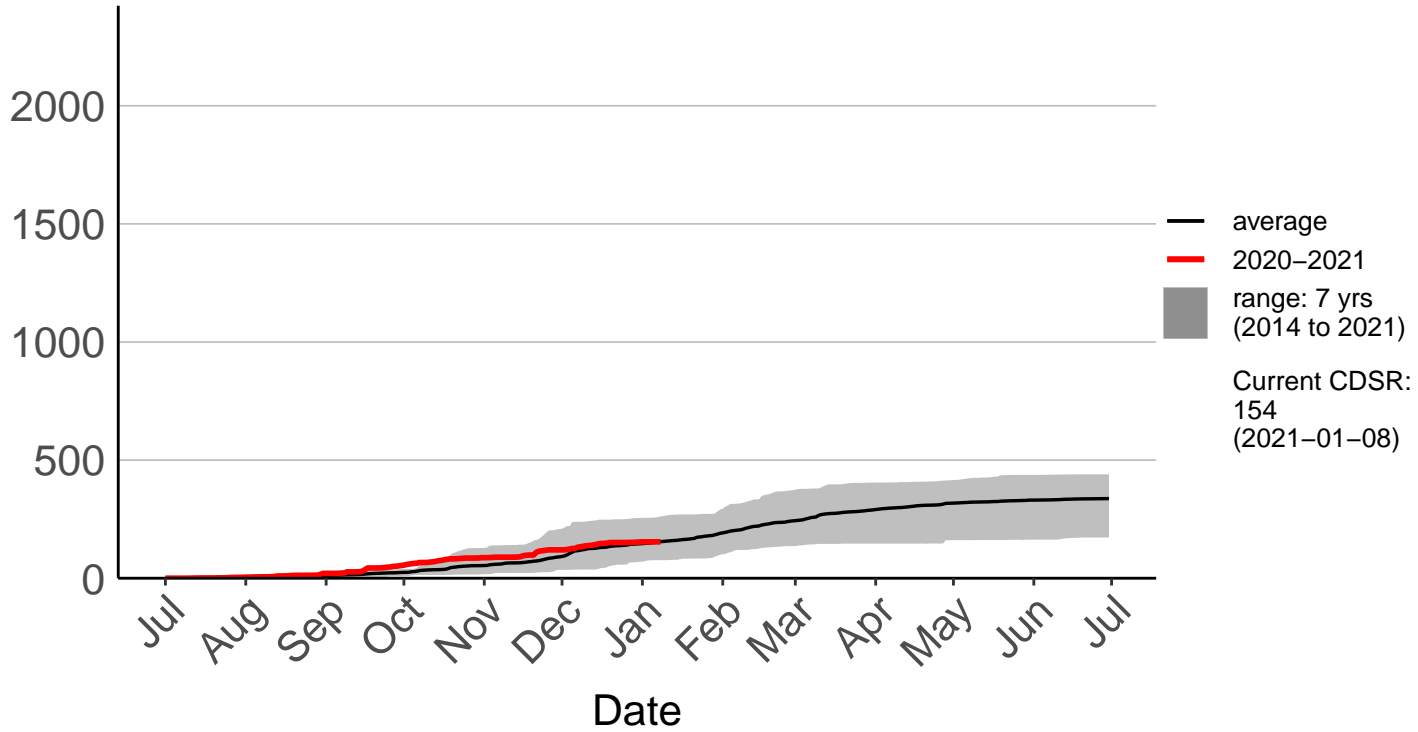

Clayton Raws

Cumulative Daily Severity Rating

Geraldine Forest Raws

Cumulative Daily Severity Rating

2000
1500
1000
500
0

Jul Aug Sep Oct Nov Dec Jan Feb Mar Apr May Jun Jul

Date

— average
— 2020–2021
■ range: 7 yrs
(2014 to 2021)
Current CDSR:
37.2
(2021-01-08)

Cumulative Daily Severity Rating

Pukaki Aero Raws

Cumulative Daily Severity Rating

Tekapo Raws

Cumulative Daily Severity Rating

Timaru Aero SYNOP

Cumulative Daily Severity Rating

Timaru Coastal Raws

Cumulative Daily Severity Rating

Waihaorunga Raws

Cumulative Daily Severity Rating

Waimate Coastal Raws

Cumulative Daily Severity Rating

— average
— 2020-2021
■ range: 3 yrs (2018 to 2021)
Current CDSR: 252.1 (2021-01-08)