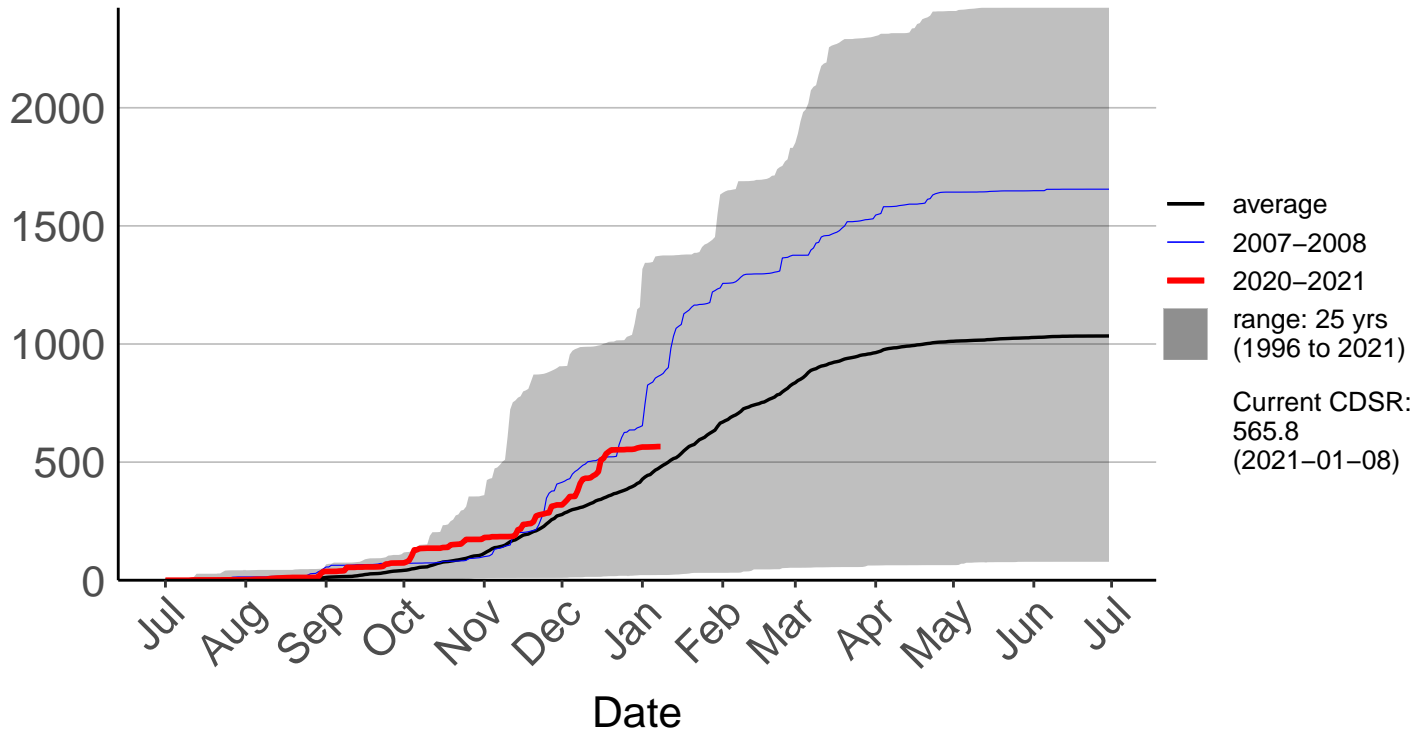

Clayton Raws

Cumulative Daily Severity Rating

Geraldine Forest Raws

Cumulative Daily Severity Rating

2000
1500
1000
500
0

Jul Aug Sep Oct Nov Dec Jan Feb Mar Apr May Jun Jul

Date

— average
— 2020–2021
■ range: 7 yrs
(2014 to 2021)
Current CDSR:
37.2
(2021-01-08)

Cumulative Daily Severity Rating

Pukaki Aero Raws

Cumulative Daily Severity Rating

Tekapo Raws

Cumulative Daily Severity Rating

Timaru Aero SYNOP

Cumulative Daily Severity Rating

Timaru Coastal Raws

Cumulative Daily Severity Rating

Waihaorunga Raws

Cumulative Daily Severity Rating

Waimate Coastal Raws

Cumulative Daily Severity Rating

— average
— 2020-2021
■ range: 3 yrs (2018 to 2021)
Current CDSR: 252.1 (2021-01-08)