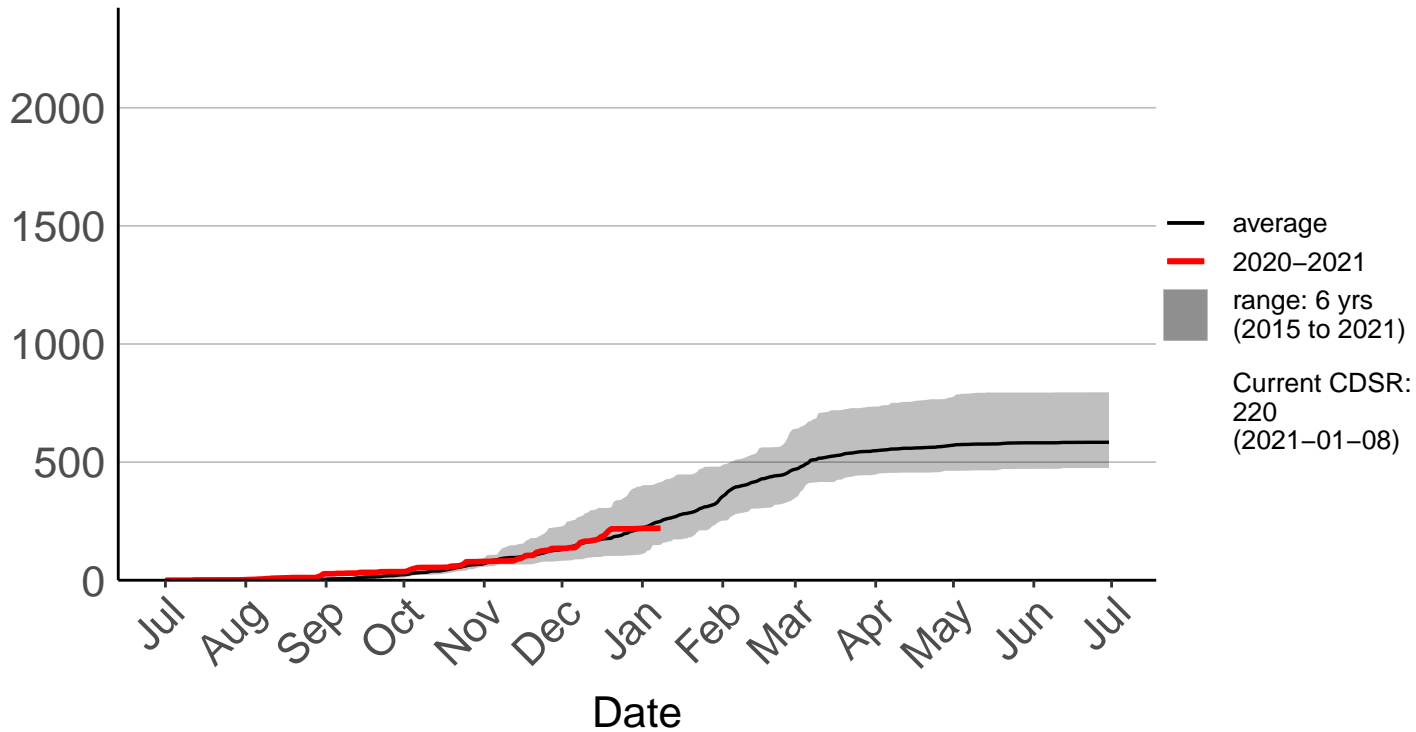

Gleannan Station Raws

Cumulative Daily Severity Rating