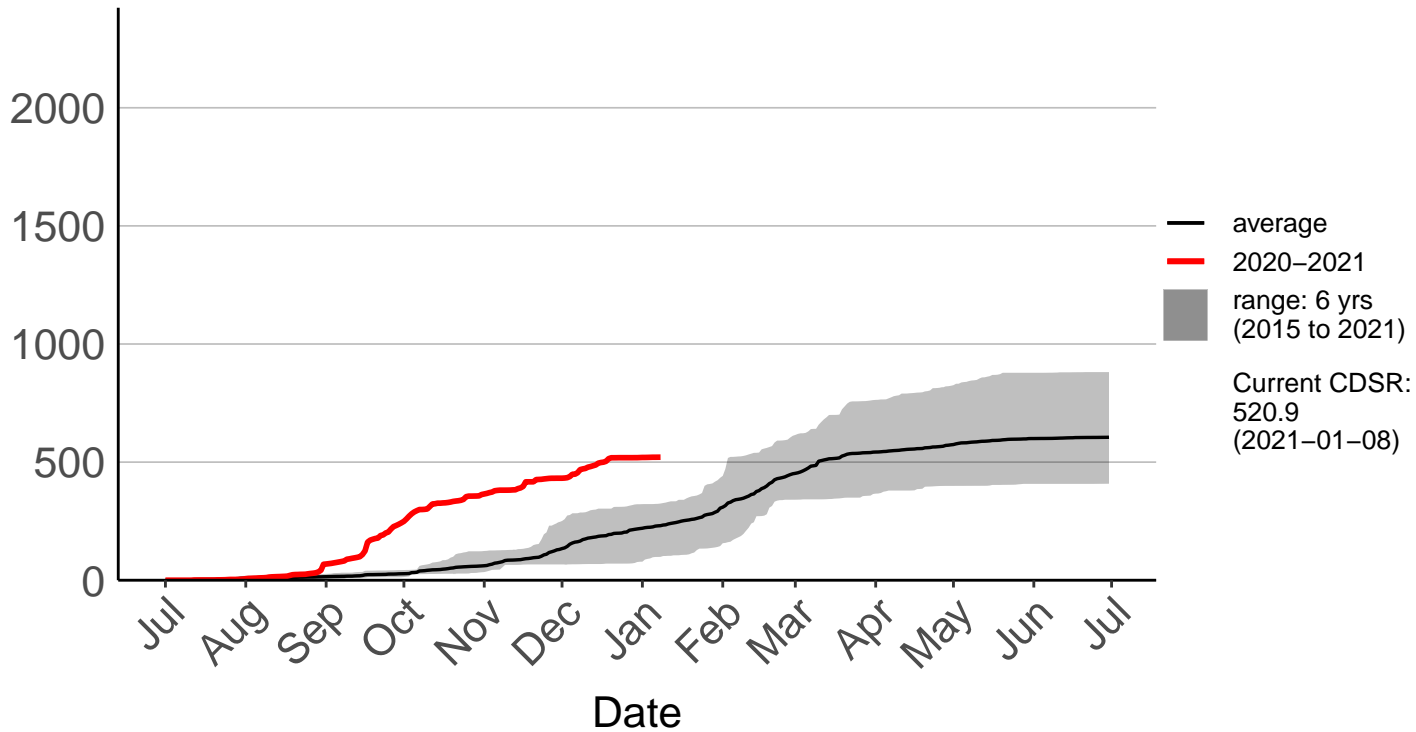

Ashburton Aero Raws

Cumulative Daily Severity Rating

Ashburton Plains 2 Raws

Cumulative Daily Severity Rating

Cannington Raws

Cumulative Daily Severity Rating

Cattle Creek Raws

Cumulative Daily Severity Rating

Clayton Raws

Cumulative Daily Severity Rating

Geraldine Forest Raws

Cumulative Daily Severity Rating

2000
1500
1000
500
0

Jul Aug Sep Oct Nov Dec Jan Feb Mar Apr May Jun Jul

Date

— average
— 2020–2021
■ range: 7 yrs
(2014 to 2021)
Current CDSR:
37.2
(2021-01-08)