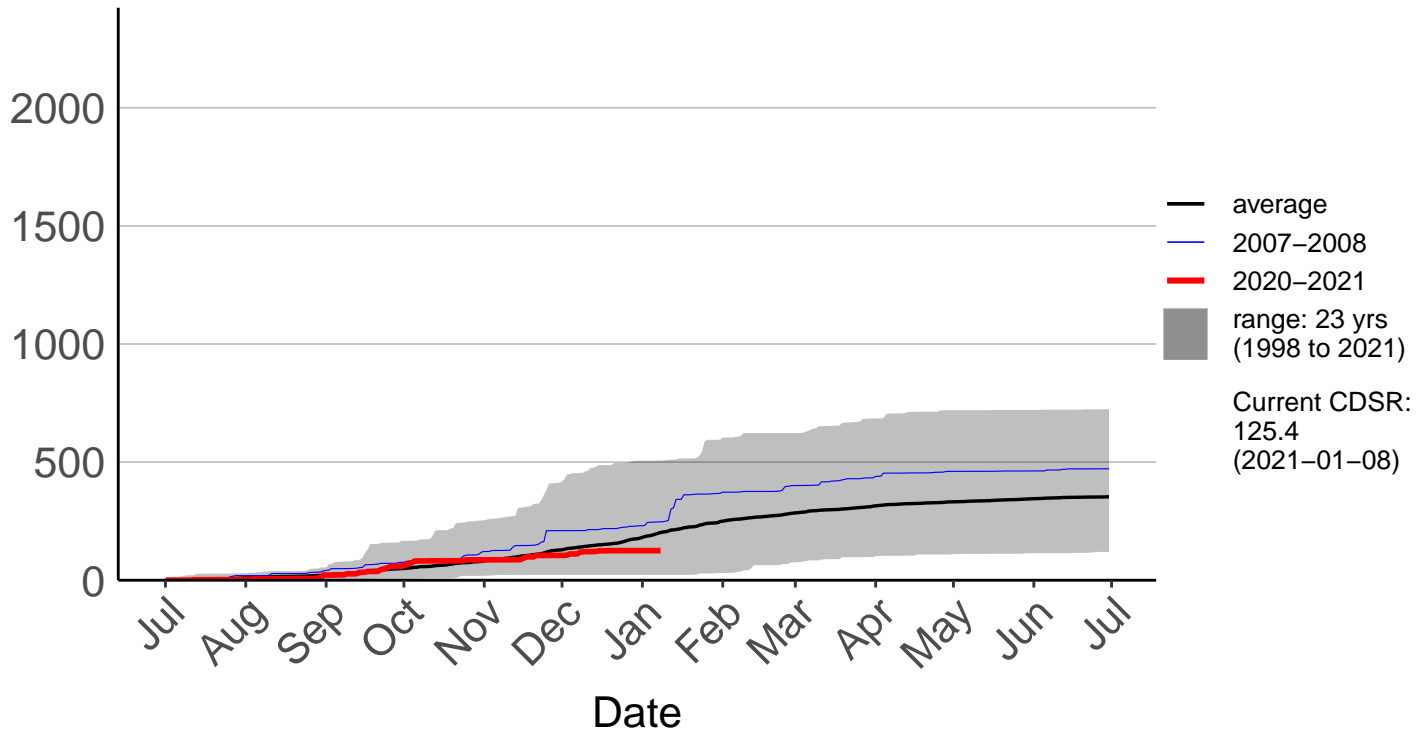

Mount Somers Raws

Cumulative Daily Severity Rating