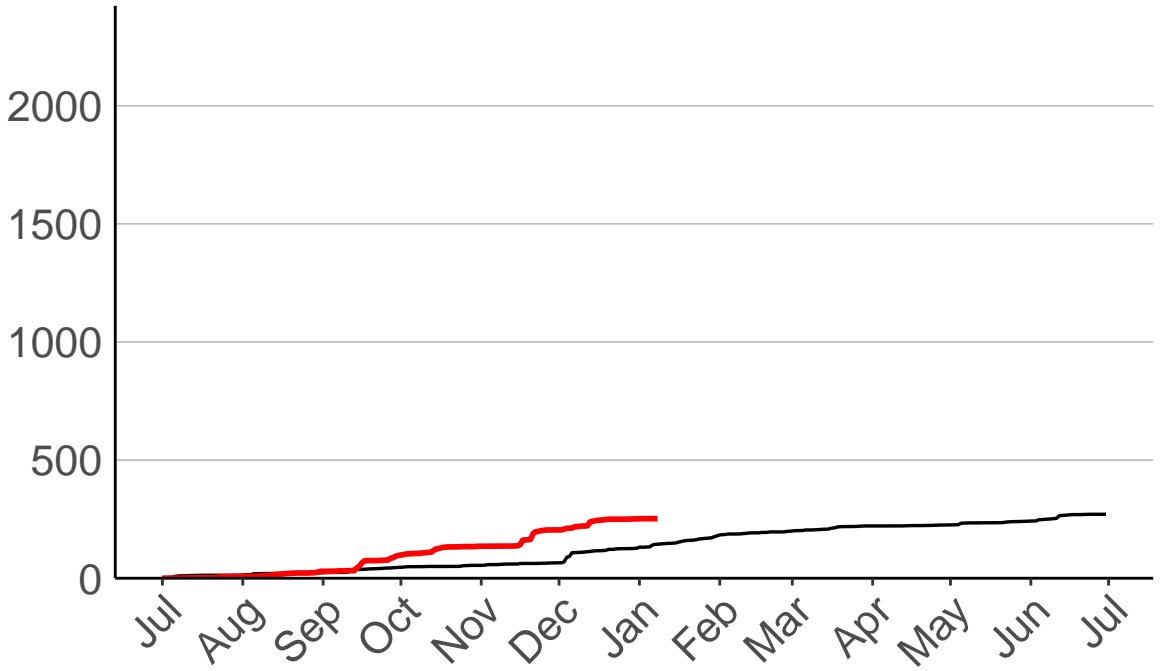

Cumulative Daily Severity Rating

Waihaorunga Raws

Cumulative Daily Severity Rating

Waimate Coastal Raws

Cumulative Daily Severity Rating

— average
— 2020-2021
■ range: 3 yrs (2018 to 2021)
Current CDSR: 252.1 (2021-01-08)

Date

Waimate Forest Raws

Cumulative Daily Severity Rating