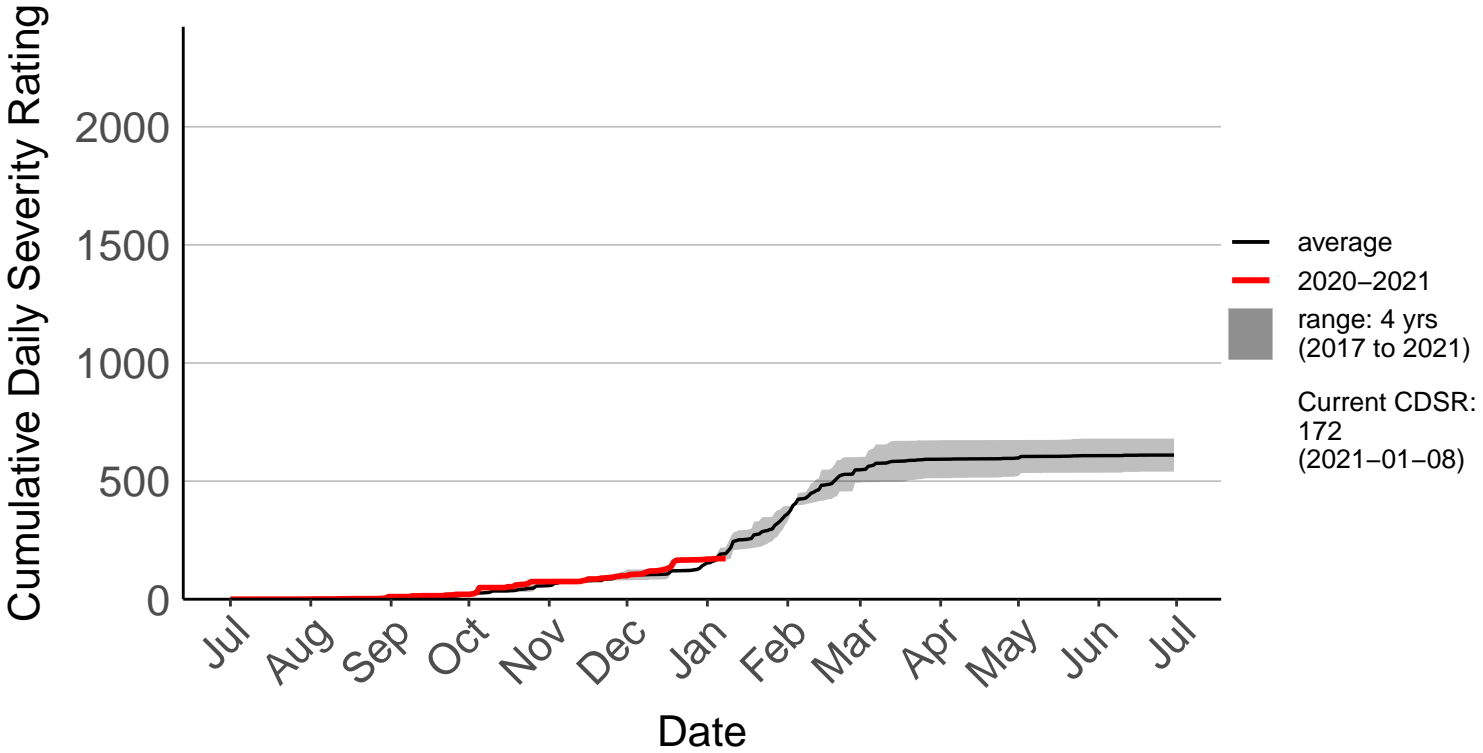

Ashburton Aero Raws

Cumulative Daily Severity Rating

Ashburton Plains 2 Raws

Cumulative Daily Severity Rating

Cannington Raws

Cumulative Daily Severity Rating

Cattle Creek Raws

Cumulative Daily Severity Rating

Clayton Raws

Cumulative Daily Severity Rating

Geraldine Forest Raws

Cumulative Daily Severity Rating

2000
1500
1000
500
0

Jul Aug Sep Oct Nov Dec Jan Feb Mar Apr May Jun Jul

Date

— average
— 2020–2021
■ range: 7 yrs
(2014 to 2021)
Current CDSR:
37.2
(2021-01-08)

Gleannan Station Raws

Cumulative Daily Severity Rating

Glentanner Raws

Hakaterere Raws

Cumulative Daily Severity Rating

Mount Cook Ews

Cumulative Daily Severity Rating

Mount Somers Raws