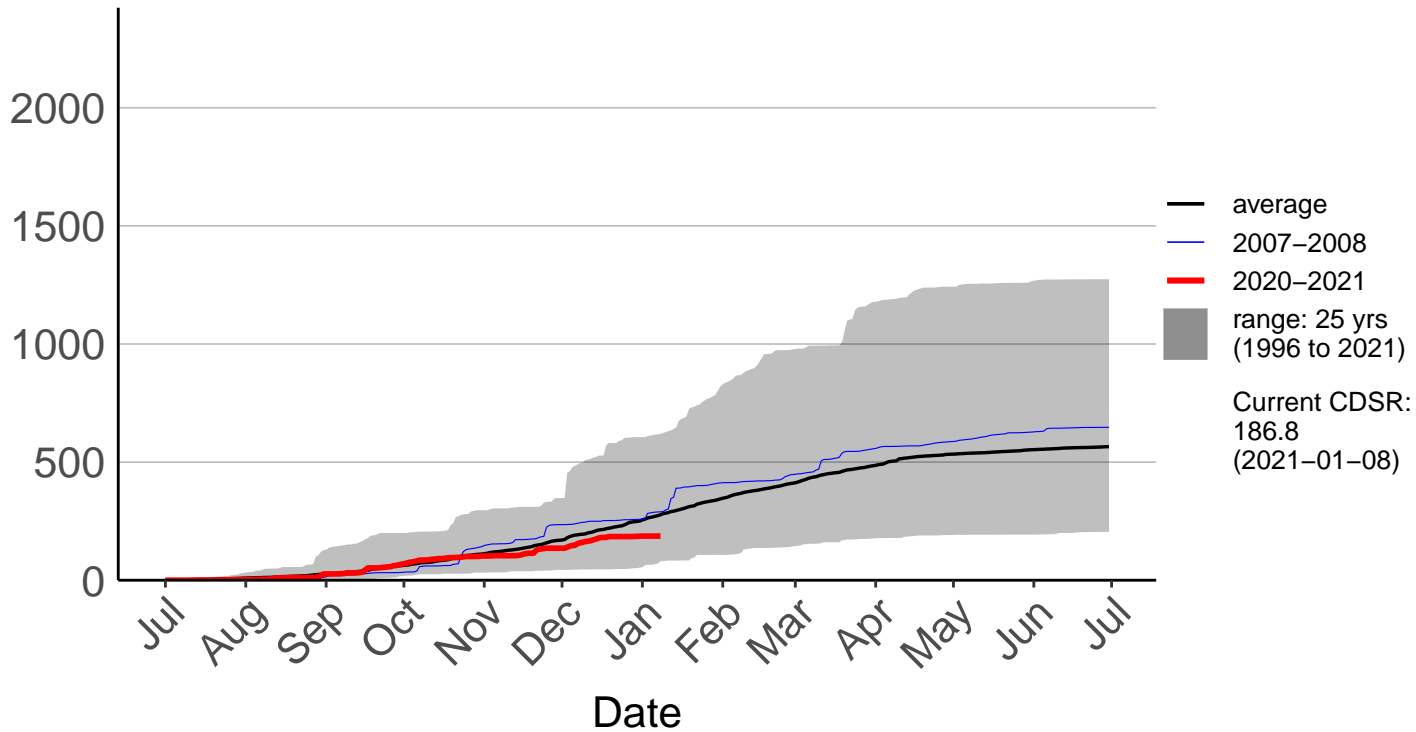

Clayton Raws

Cumulative Daily Severity Rating

Geraldine Forest Raws

Cumulative Daily Severity Rating

2000
1500
1000
500
0

Jul Aug Sep Oct Nov Dec Jan Feb Mar Apr May Jun Jul

Date

— average
— 2020–2021
■ range: 7 yrs
(2014 to 2021)
Current CDSR:
37.2
(2021-01-08)

Cumulative Daily Severity Rating

Pukaki Aero Raws

Cumulative Daily Severity Rating

Tekapo Raws

Cumulative Daily Severity Rating

Timaru Aero SYNOP

Cumulative Daily Severity Rating

Timaru Coastal Raws

Cumulative Daily Severity Rating

Waihaorunga Raws

Cumulative Daily Severity Rating

Waimate Coastal Raws

Cumulative Daily Severity Rating

— average
— 2020-2021
■ range: 3 yrs (2018 to 2021)
Current CDSR: 252.1 (2021-01-08)