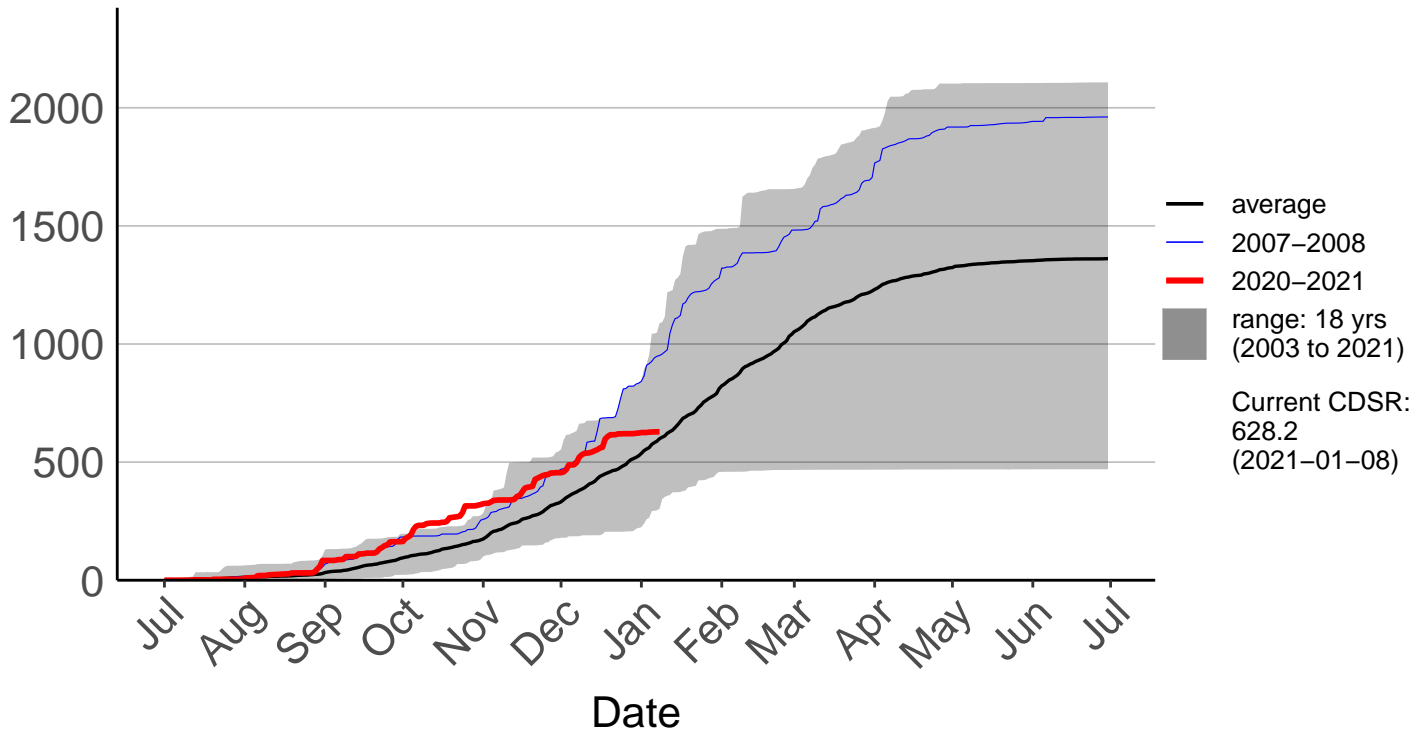

Clayton Raws

Cumulative Daily Severity Rating

Geraldine Forest Raws

Cumulative Daily Severity Rating

2000
1500
1000
500
0

Jul Aug Sep Oct Nov Dec Jan Feb Mar Apr May Jun Jul

Date

— average
— 2020–2021
■ range: 7 yrs
(2014 to 2021)
Current CDSR:
37.2
(2021-01-08)

Gleannan Station Raws

Cumulative Daily Severity Rating

Glentanner Raws

Hakaterere Raws

Cumulative Daily Severity Rating

Mount Cook Ews

Cumulative Daily Severity Rating

Mount Somers Raws

Cumulative Daily Severity Rating

Waihaorunga Raws

Cumulative Daily Severity Rating

Waimate Coastal Raws

Cumulative Daily Severity Rating

— average
— 2020-2021
■ range: 3 yrs (2018 to 2021)
Current CDSR: 252.1 (2021-01-08)