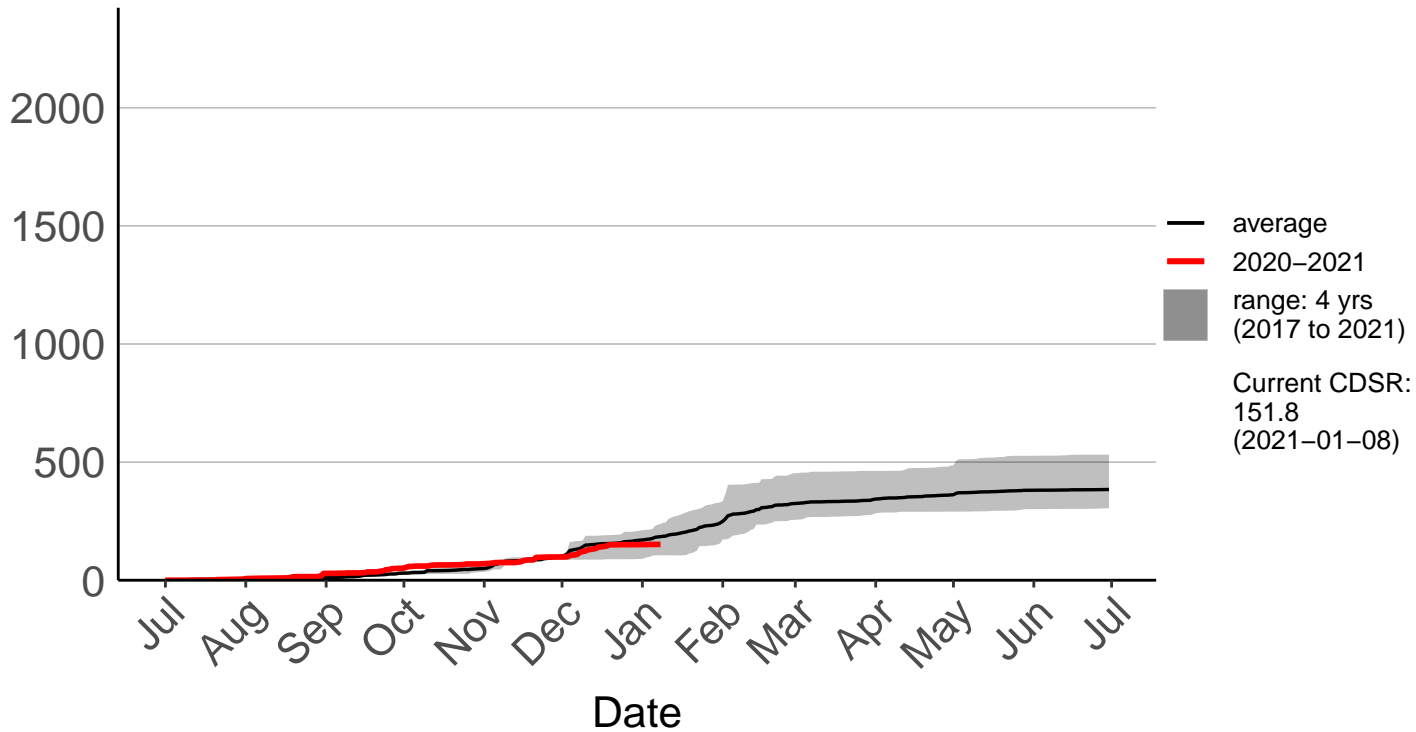

Ashburton Aero Raws

Cumulative Daily Severity Rating

Ashburton Plains 2 Raws

Cumulative Daily Severity Rating

Cannington Raws

Cumulative Daily Severity Rating

Cattle Creek Raws

Cumulative Daily Severity Rating

Clayton Raws

Cumulative Daily Severity Rating

Geraldine Forest Raws

Cumulative Daily Severity Rating

2000
1500
1000
500
0

Jul Aug Sep Oct Nov Dec Jan Feb Mar Apr May Jun Jul

Date

— average
— 2020–2021
■ range: 7 yrs
(2014 to 2021)
Current CDSR:
37.2
(2021-01-08)