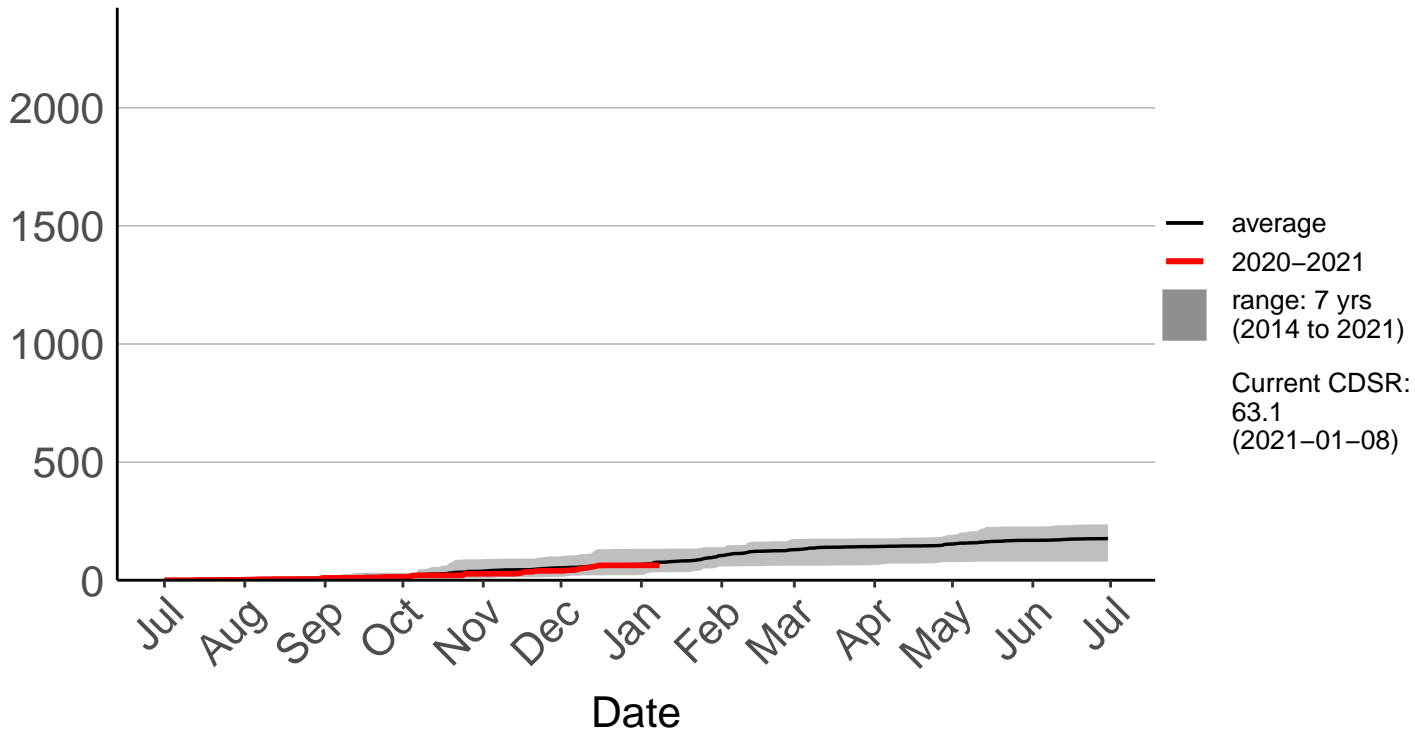

Ashburton Aero Raws

Cumulative Daily Severity Rating

Ashburton Plains 2 Raws

Cumulative Daily Severity Rating

Cannington Raws

Cumulative Daily Severity Rating

Cattle Creek Raws

Cumulative Daily Severity Rating

Clayton Raws

Cumulative Daily Severity Rating

Geraldine Forest Raws

Cumulative Daily Severity Rating

2000
1500
1000
500
0

Jul Aug Sep Oct Nov Dec Jan Feb Mar Apr May Jun Jul

Date

— average
— 2020–2021
■ range: 7 yrs
(2014 to 2021)
Current CDSR:
37.2
(2021-01-08)