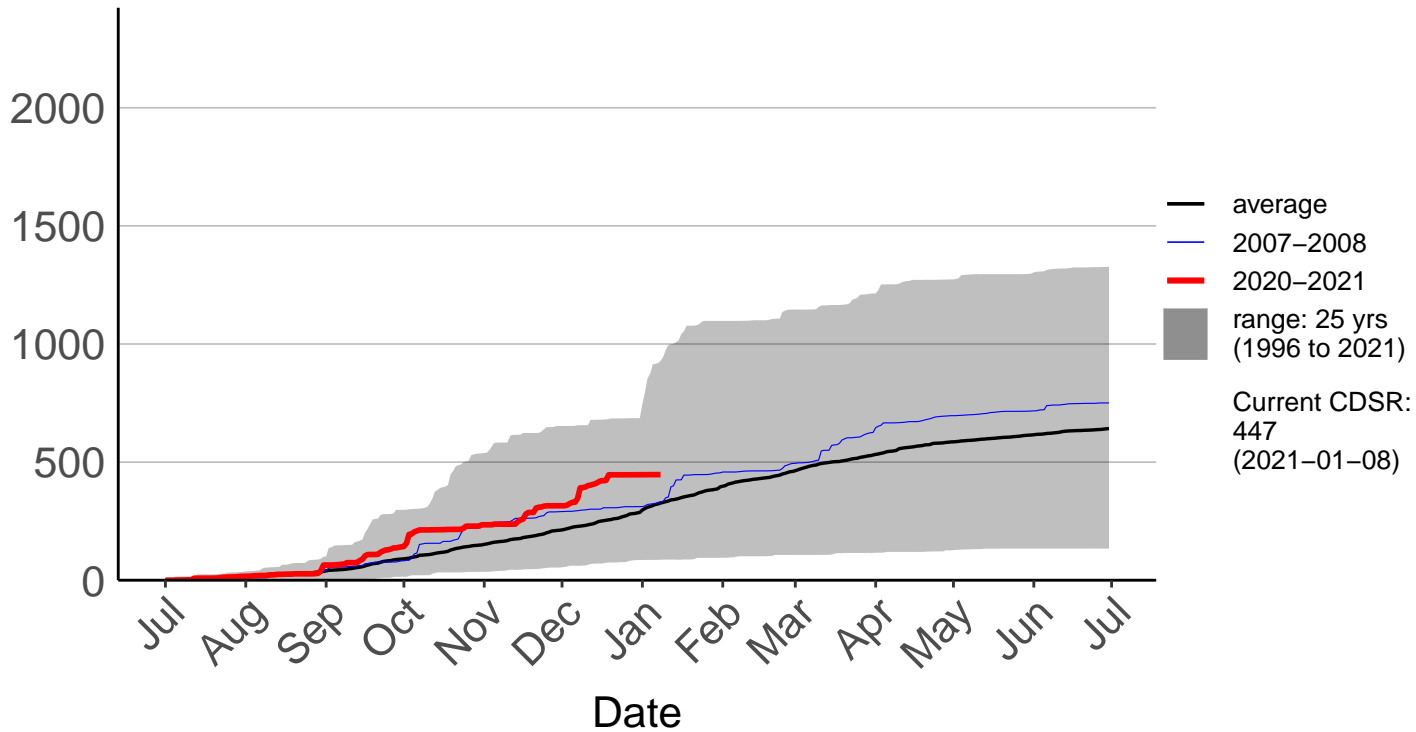

Ashburton Aero Raws

Cumulative Daily Severity Rating

Ashburton Plains 2 Raws

Cumulative Daily Severity Rating

Cannington Raws

Cumulative Daily Severity Rating

Cattle Creek Raws

Cumulative Daily Severity Rating

Clayton Raws

Cumulative Daily Severity Rating

Geraldine Forest Raws

Cumulative Daily Severity Rating

2000
1500
1000
500
0

Jul Aug Sep Oct Nov Dec Jan Feb Mar Apr May Jun Jul

Date

— average
— 2020–2021
■ range: 7 yrs
(2014 to 2021)
Current CDSR:
37.2
(2021-01-08)