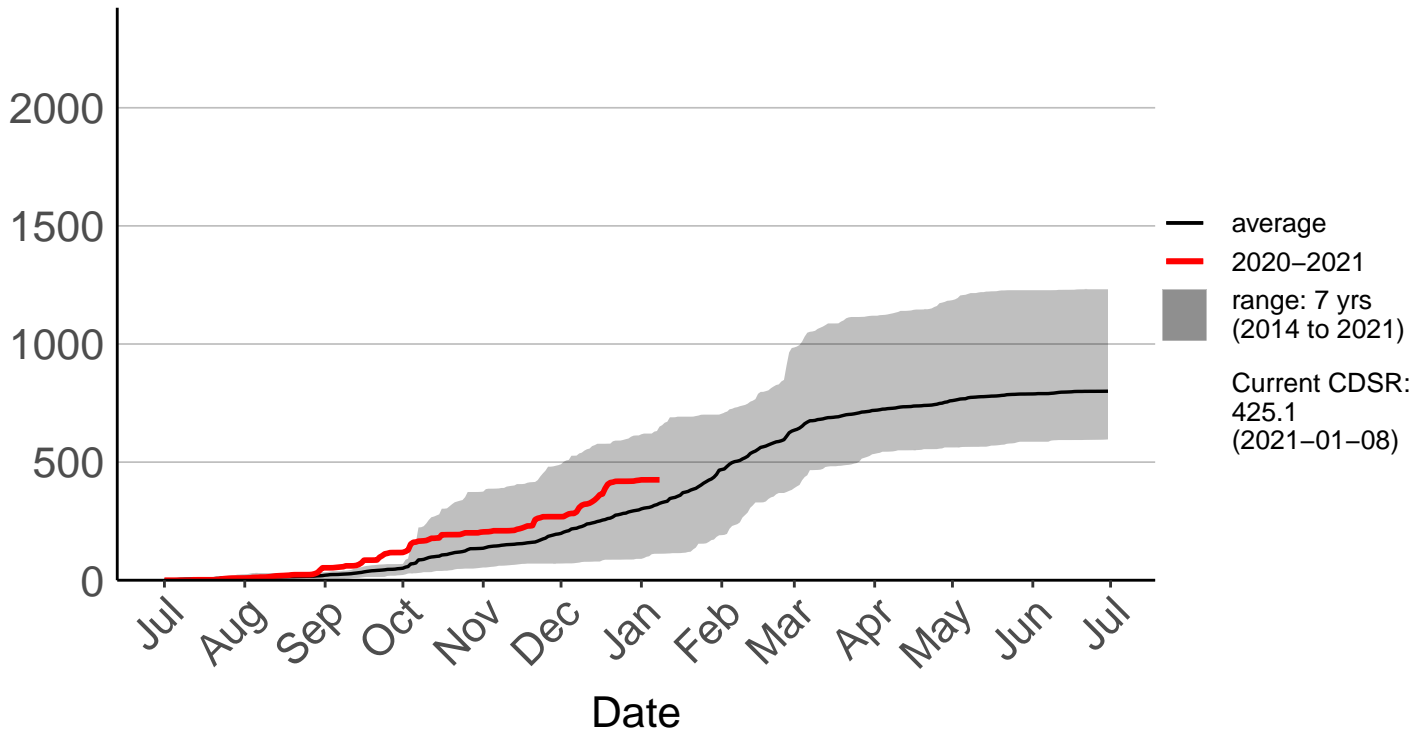

Ashburton Aero Raws

Cumulative Daily Severity Rating

Ashburton Plains 2 Raws

Cumulative Daily Severity Rating

Cannington Raws

Cumulative Daily Severity Rating

Cattle Creek Raws

Cumulative Daily Severity Rating

Clayton Raws

Cumulative Daily Severity Rating

Geraldine Forest Raws

Cumulative Daily Severity Rating

2000
1500
1000
500
0

Jul Aug Sep Oct Nov Dec Jan Feb Mar Apr May Jun Jul

Date

— average
— 2020–2021
■ range: 7 yrs
(2014 to 2021)
Current CDSR:
37.2
(2021-01-08)