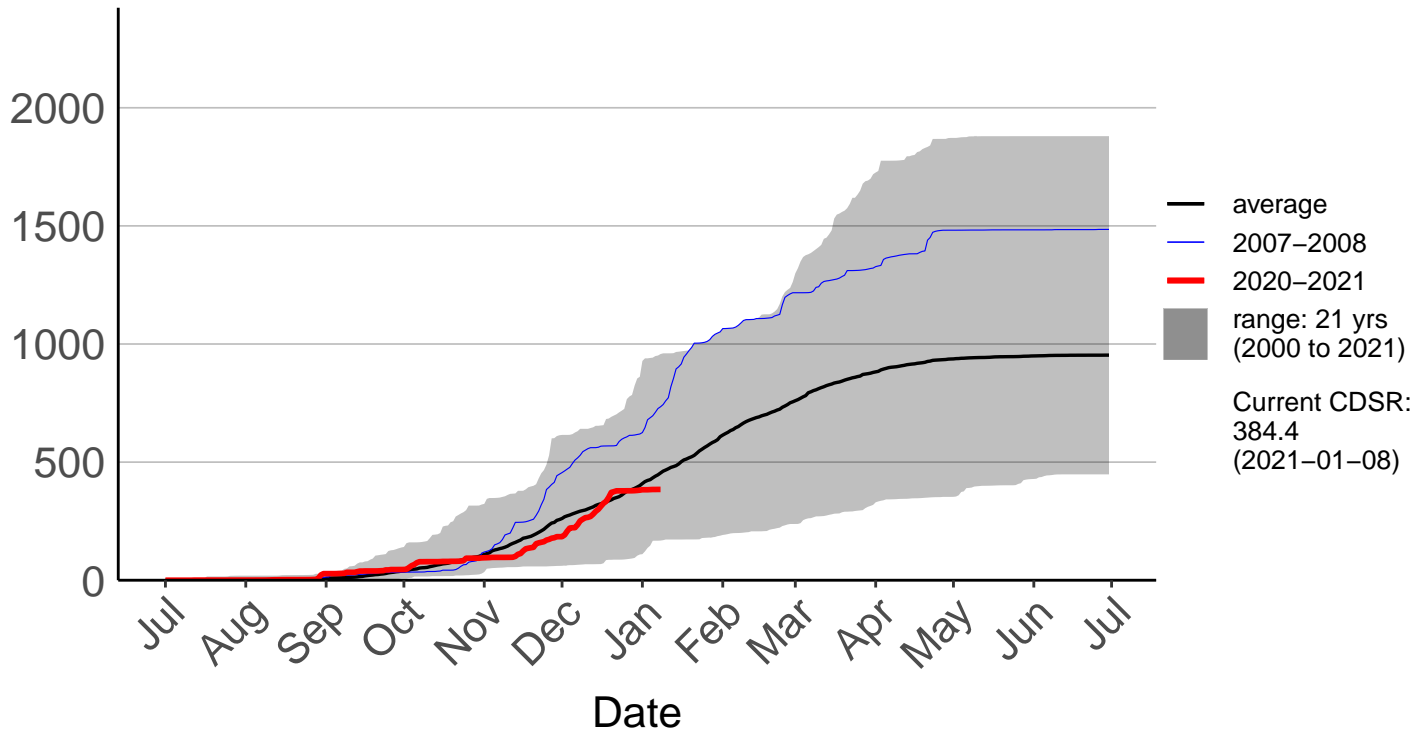

Pukaki Aero Raws

Cumulative Daily Severity Rating