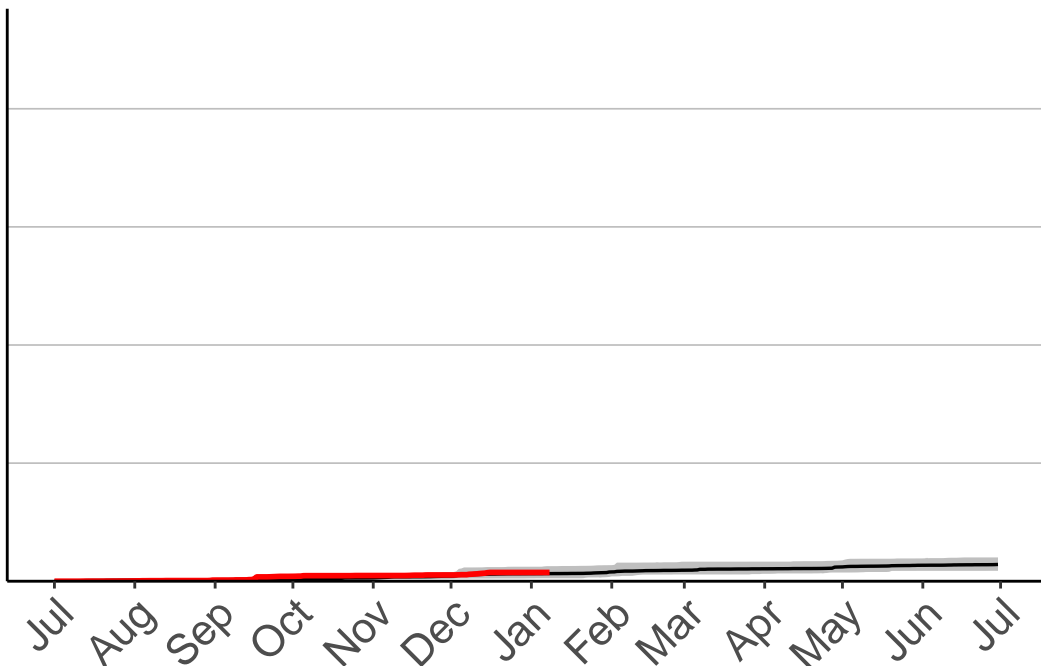

Clayton Raws

Cumulative Daily Severity Rating

Geraldine Forest Raws

Cumulative Daily Severity Rating

2000
1500
1000
500
0

Jul Aug Sep Oct Nov Dec Jan Feb Mar Apr May Jun Jul

Date

— average
— 2020–2021
■ range: 7 yrs
(2014 to 2021)
Current CDSR:
37.2
(2021-01-08)