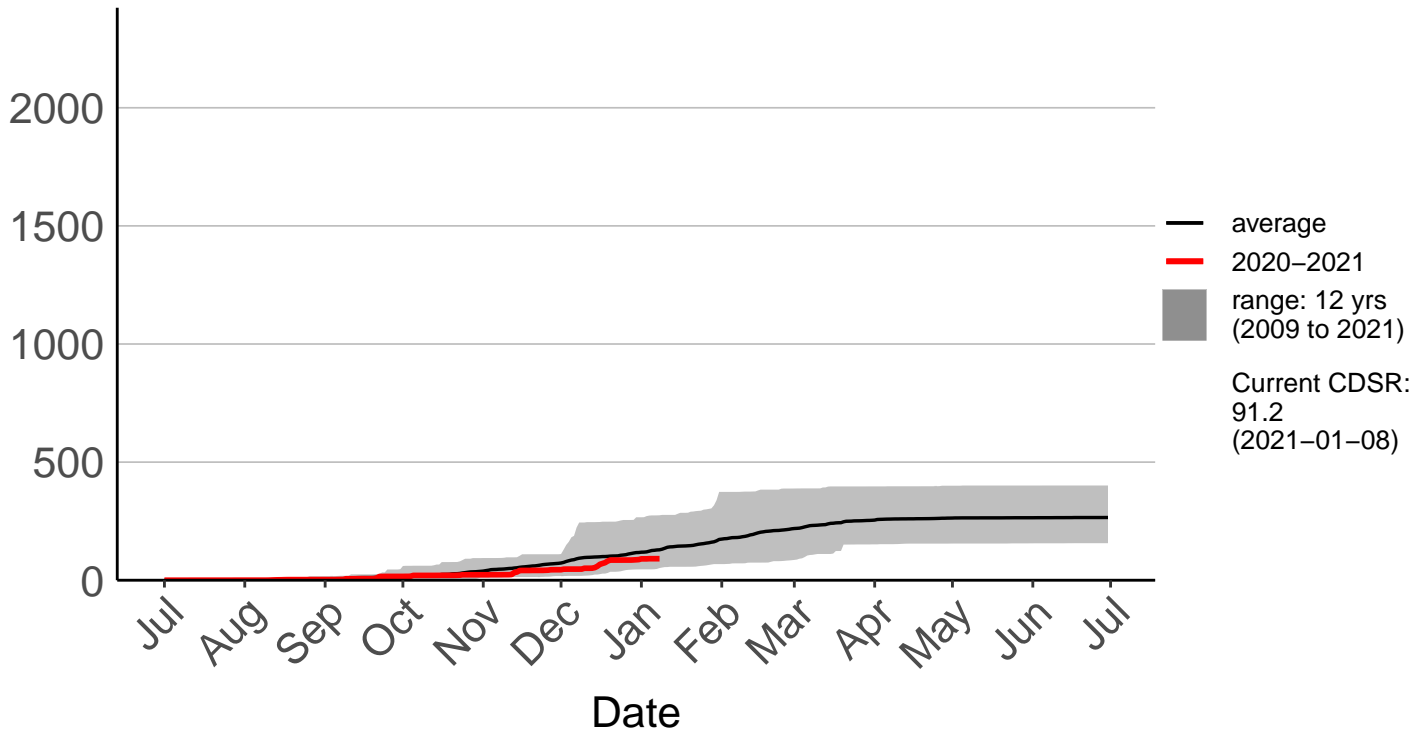

Clayton Raws

Cumulative Daily Severity Rating

Geraldine Forest Raws

Cumulative Daily Severity Rating

2000
1500
1000
500
0

Jul Aug Sep Oct Nov Dec Jan Feb Mar Apr May Jun Jul

Date

— average
— 2020–2021
■ range: 7 yrs
(2014 to 2021)
Current CDSR:
37.2
(2021-01-08)

Gleannan Station Raws

Cumulative Daily Severity Rating

Glentanner Raws

Hakaterere Raws

Cumulative Daily Severity Rating

Mount Cook Ews

Cumulative Daily Severity Rating

Mount Somers Raws