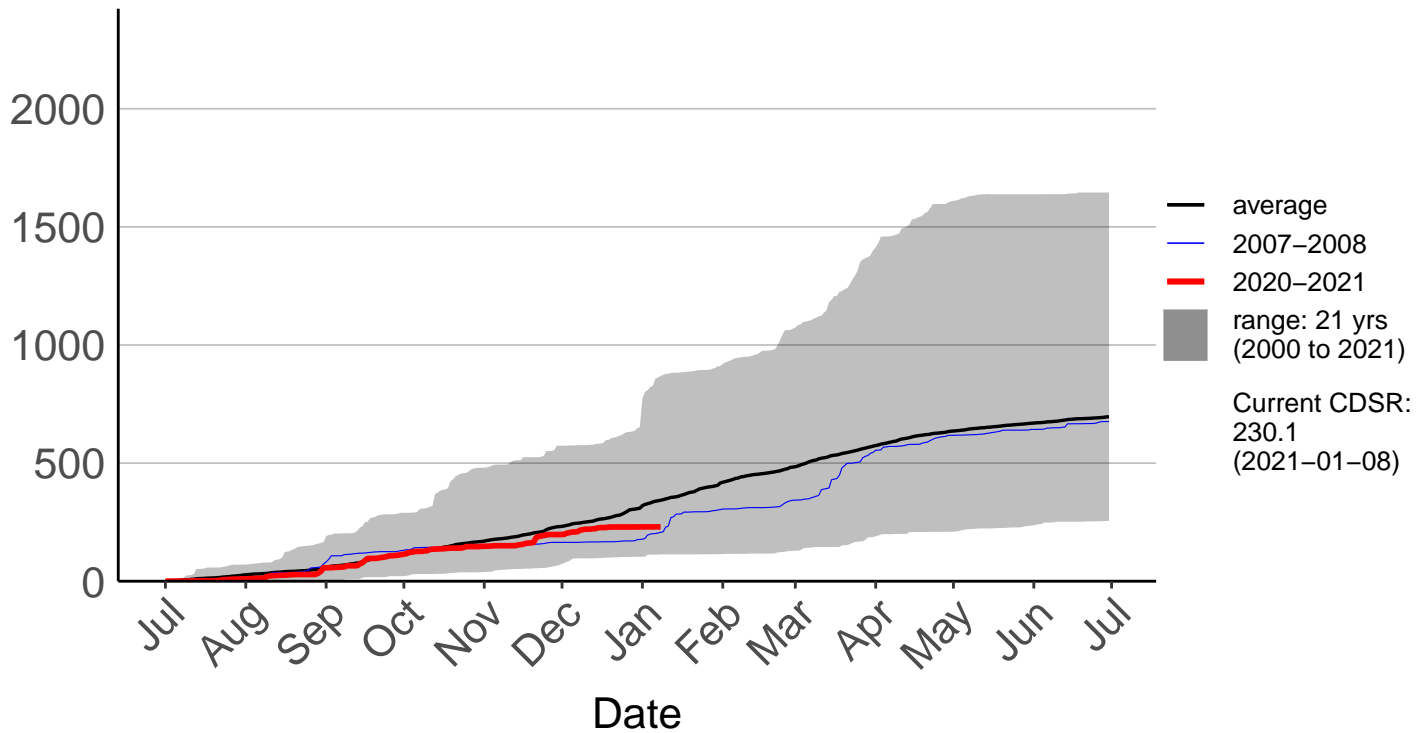

Clayton Raws

Cumulative Daily Severity Rating

Geraldine Forest Raws

Cumulative Daily Severity Rating

2000
1500
1000
500
0

Jul Aug Sep Oct Nov Dec Jan Feb Mar Apr May Jun Jul

Date

— average
— 2020–2021
■ range: 7 yrs
(2014 to 2021)
Current CDSR:
37.2
(2021-01-08)

Cumulative Daily Severity Rating

Pukaki Aero Raws

Cumulative Daily Severity Rating

Tekapo Raws

Cumulative Daily Severity Rating

Timaru Aero SYNOP

Cumulative Daily Severity Rating

Timaru Coastal Raws

Cumulative Daily Severity Rating

Waihaorunga Raws

Cumulative Daily Severity Rating

Waimate Coastal Raws

Cumulative Daily Severity Rating

— average
— 2020-2021
■ range: 3 yrs (2018 to 2021)
Current CDSR: 252.1 (2021-01-08)