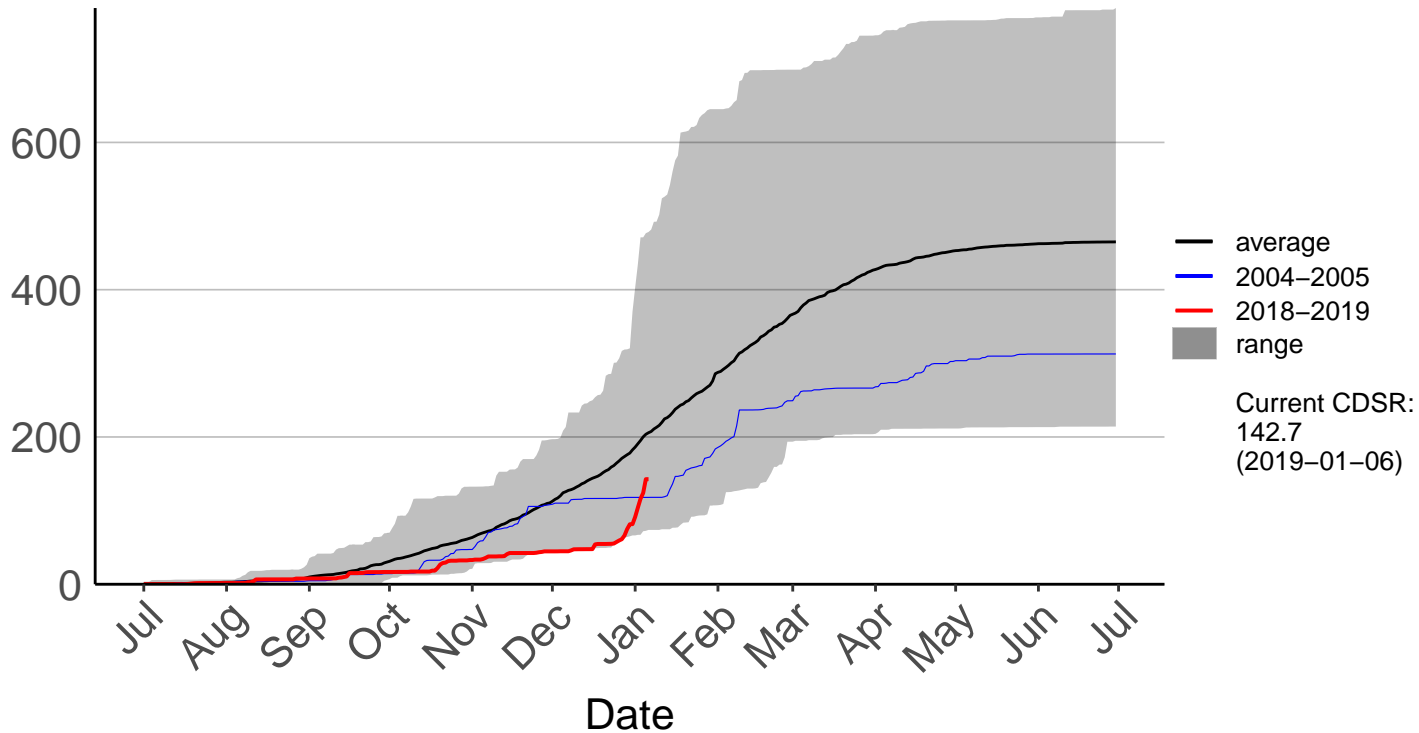

# Barnhill Raws

Cumulative Fire Severity Rating