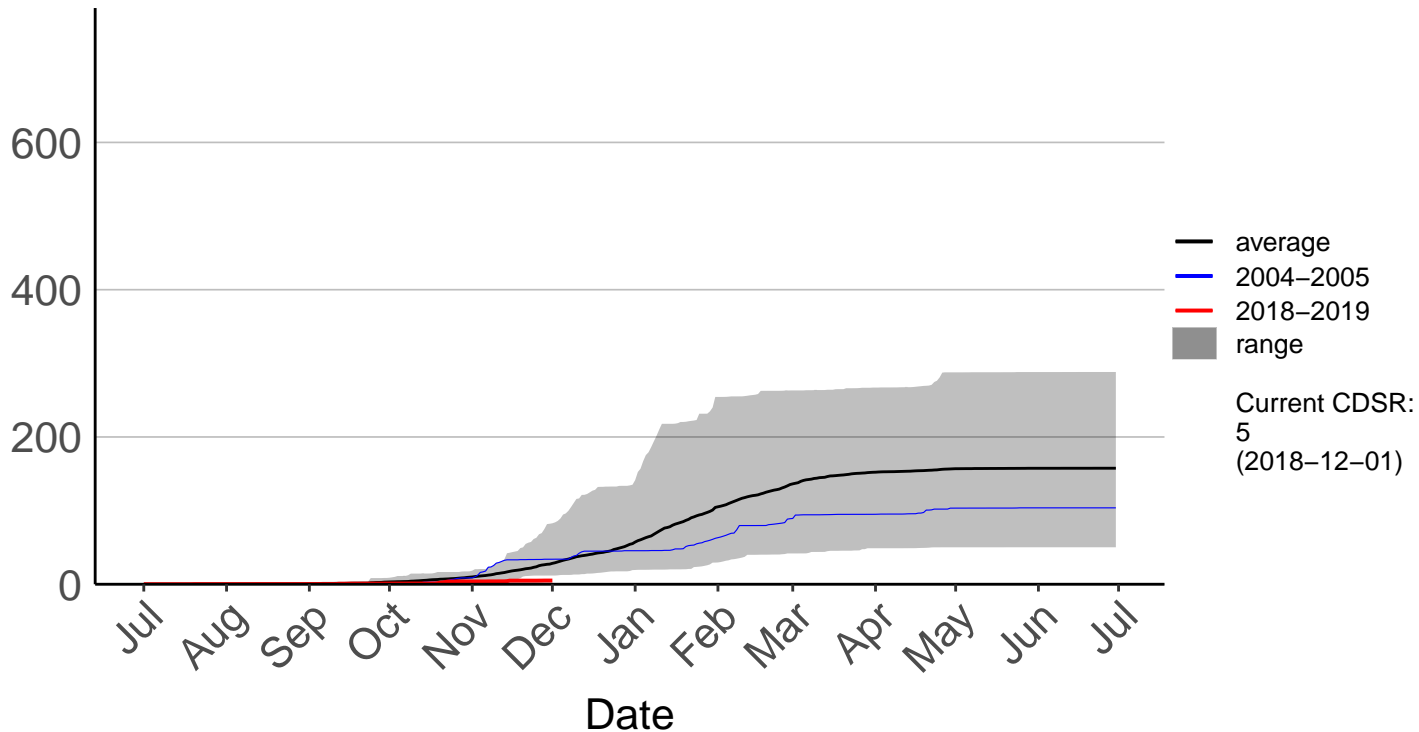

Manapouri Aero Aws – DISCONTINUED

Cumulative Fire Severity Rating