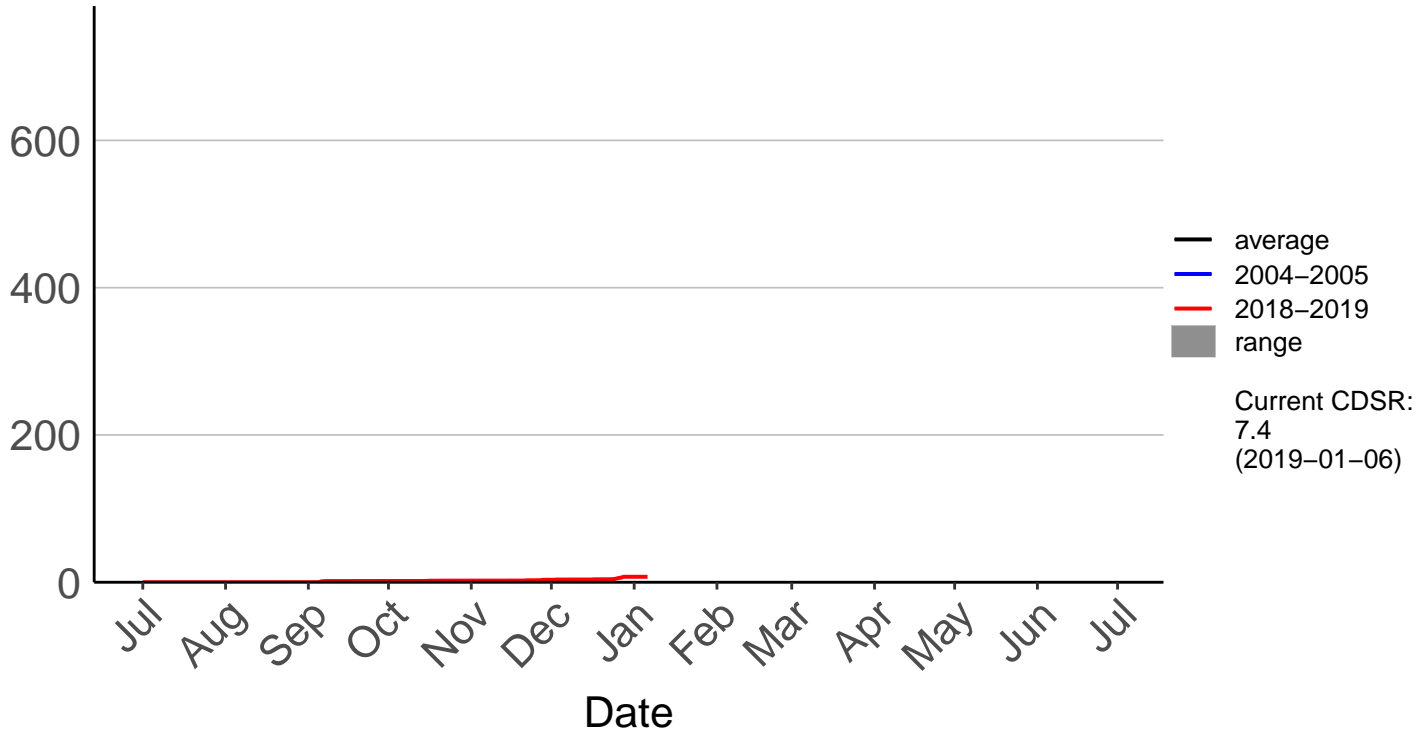

Milford Sound Raws

Cumulative Fire Severity Rating