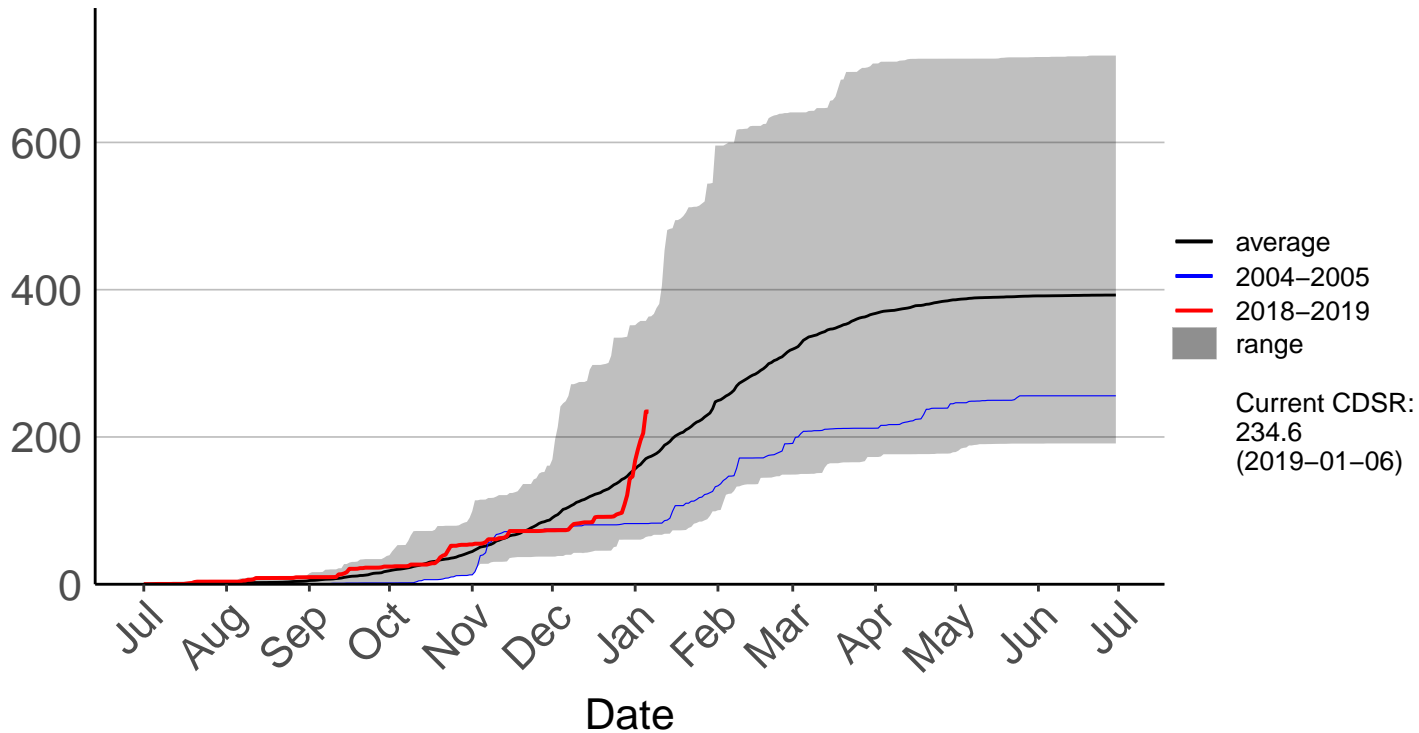

Blackmount Raws

Cumulative Fire Severity Rating