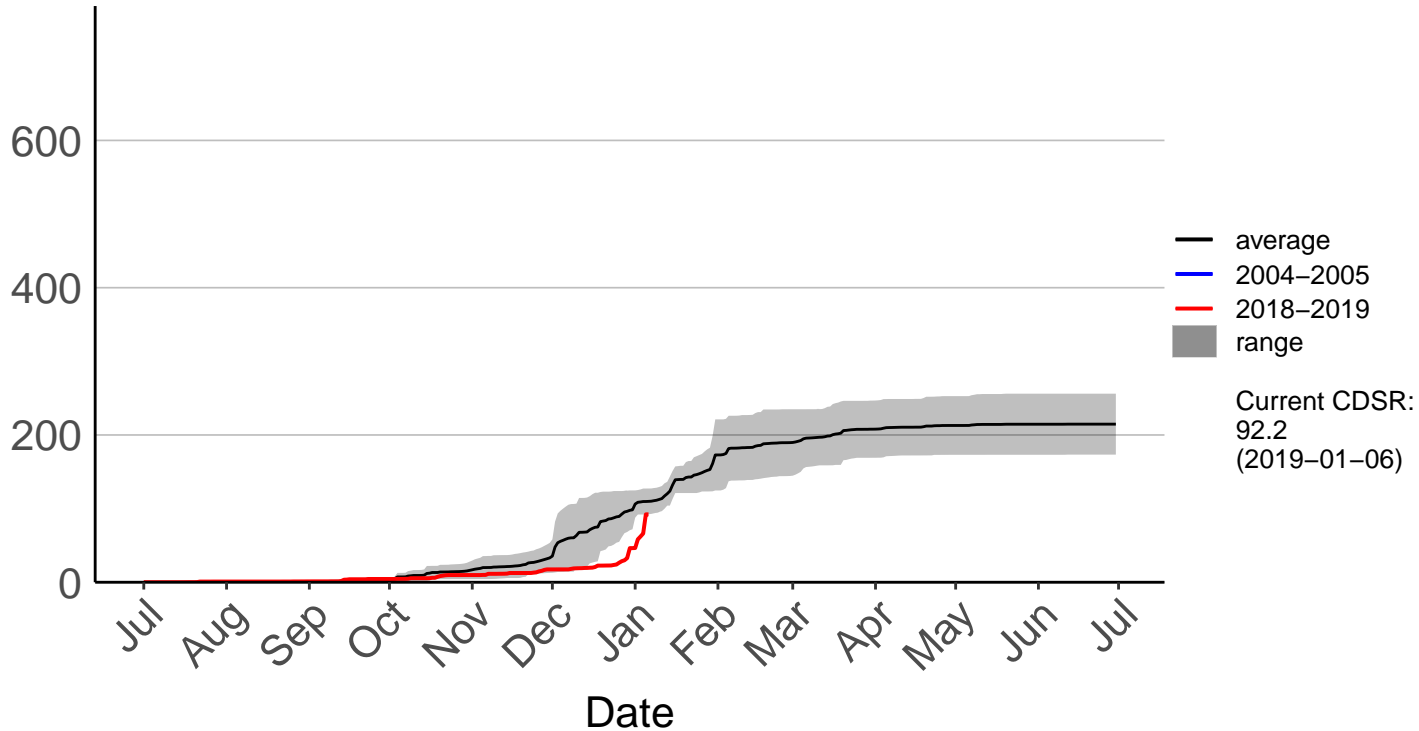

Otama Raws

Cumulative Fire Severity Rating