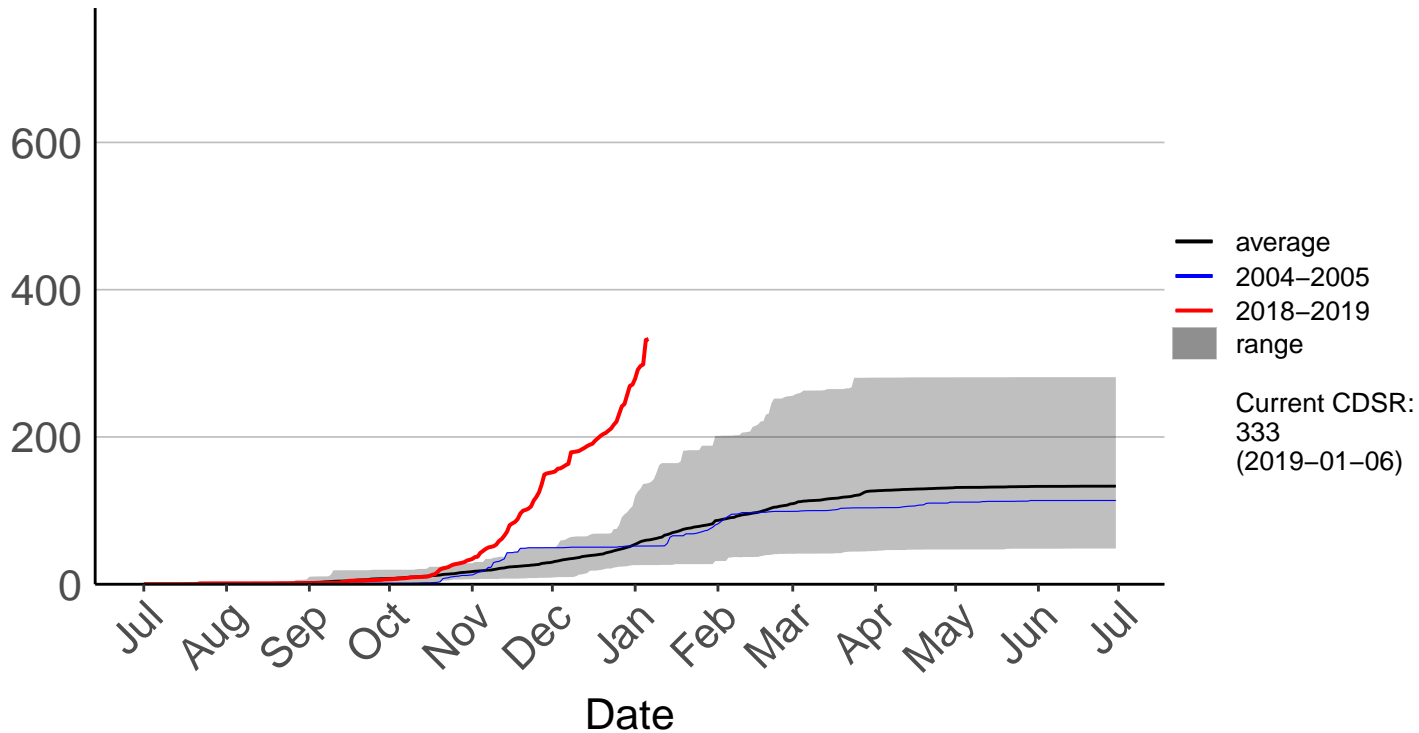

Slopedown Raws

Cumulative Fire Severity Rating