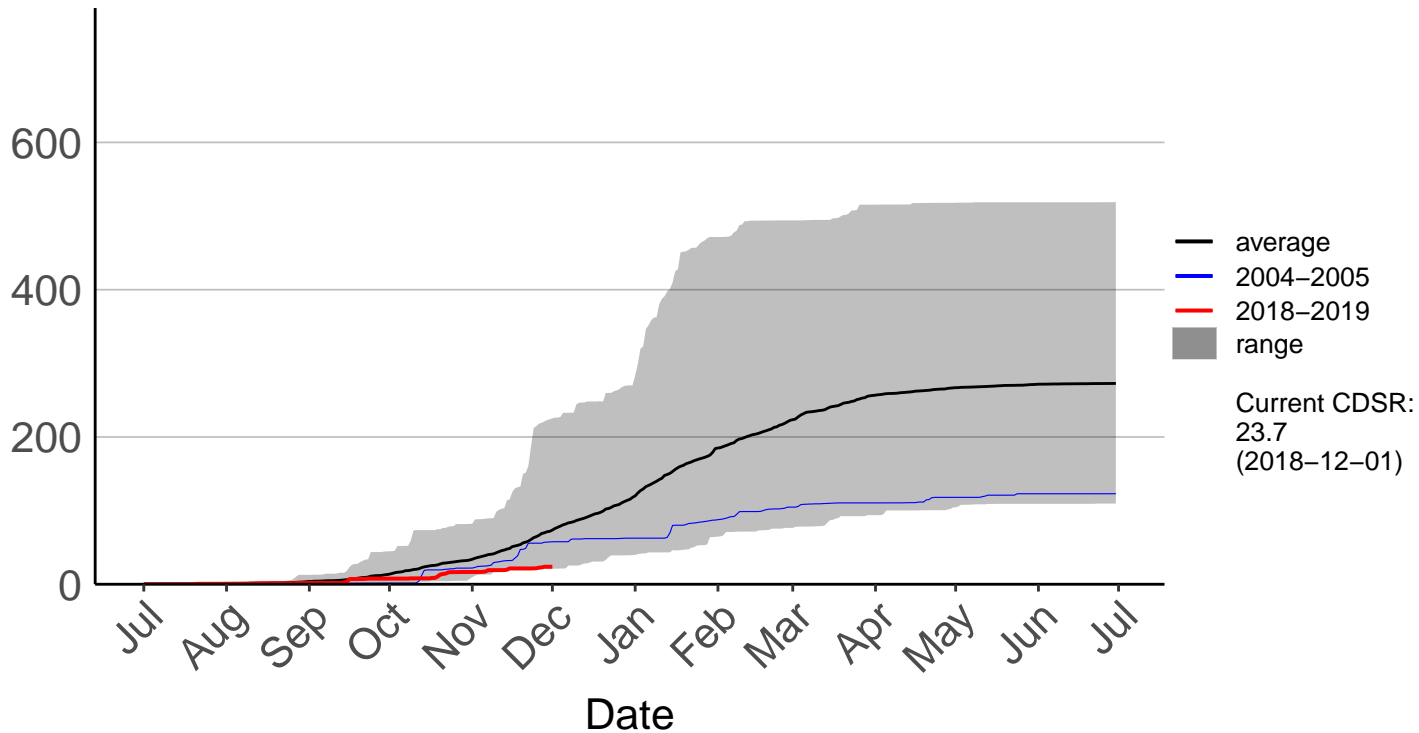

Lumsden Aws – DISCONTINUED

Cumulative Fire Severity Rating