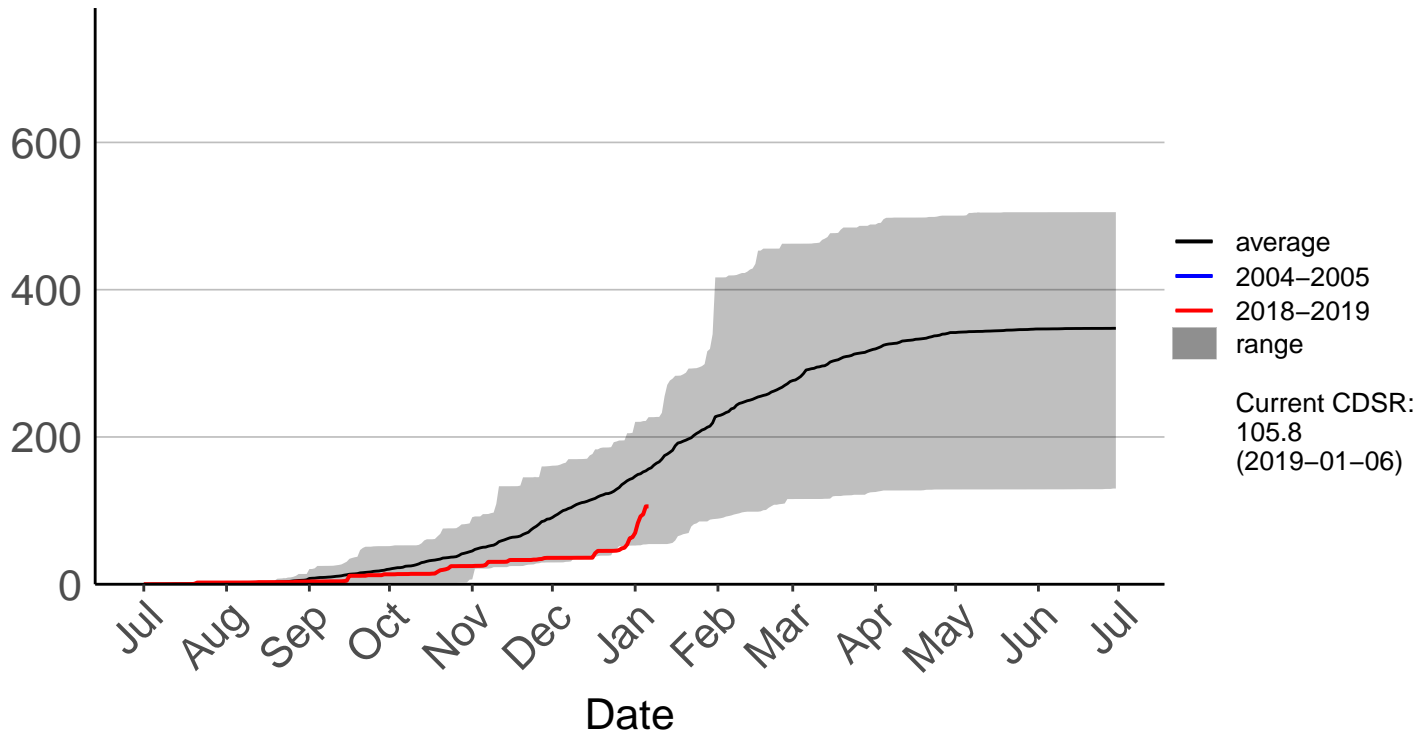

Garston Raws

Cumulative Fire Severity Rating