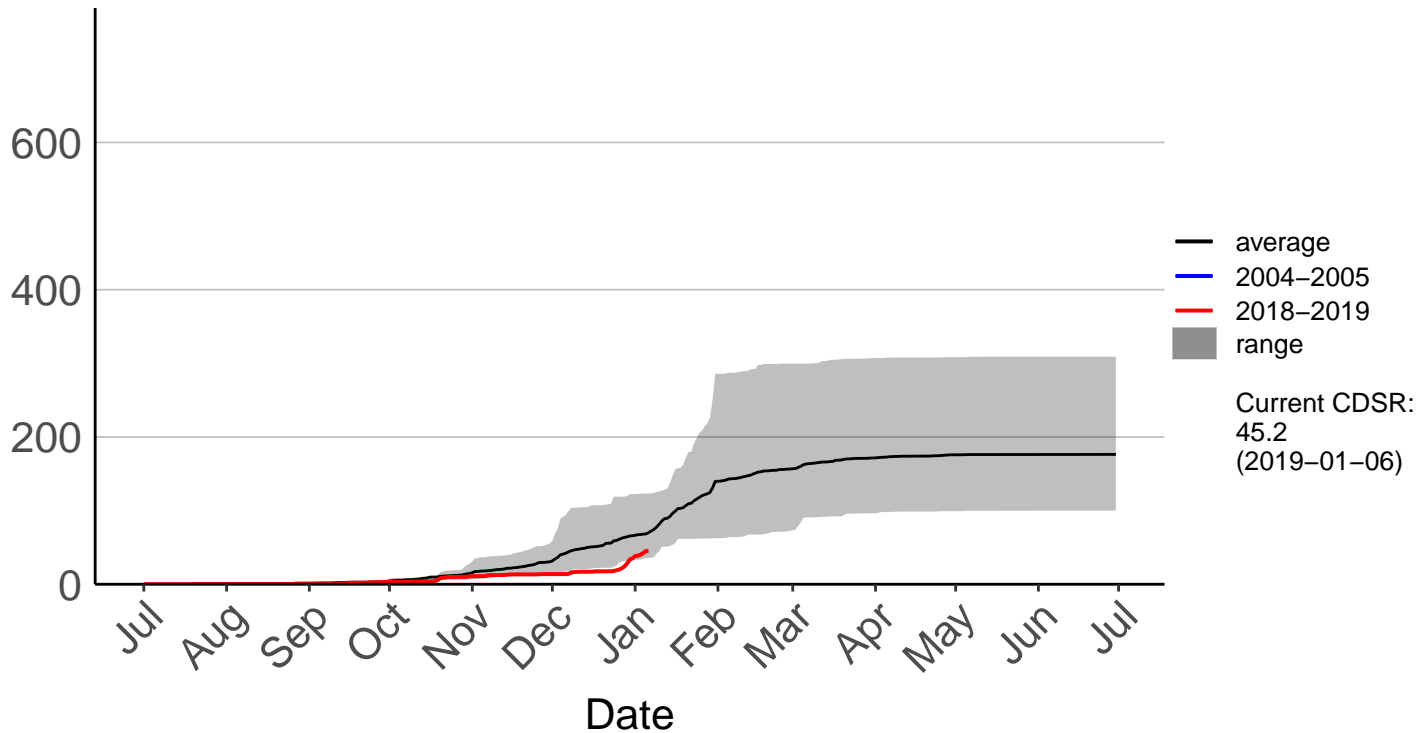

Wilderness Raws

Cumulative Fire Severity Rating