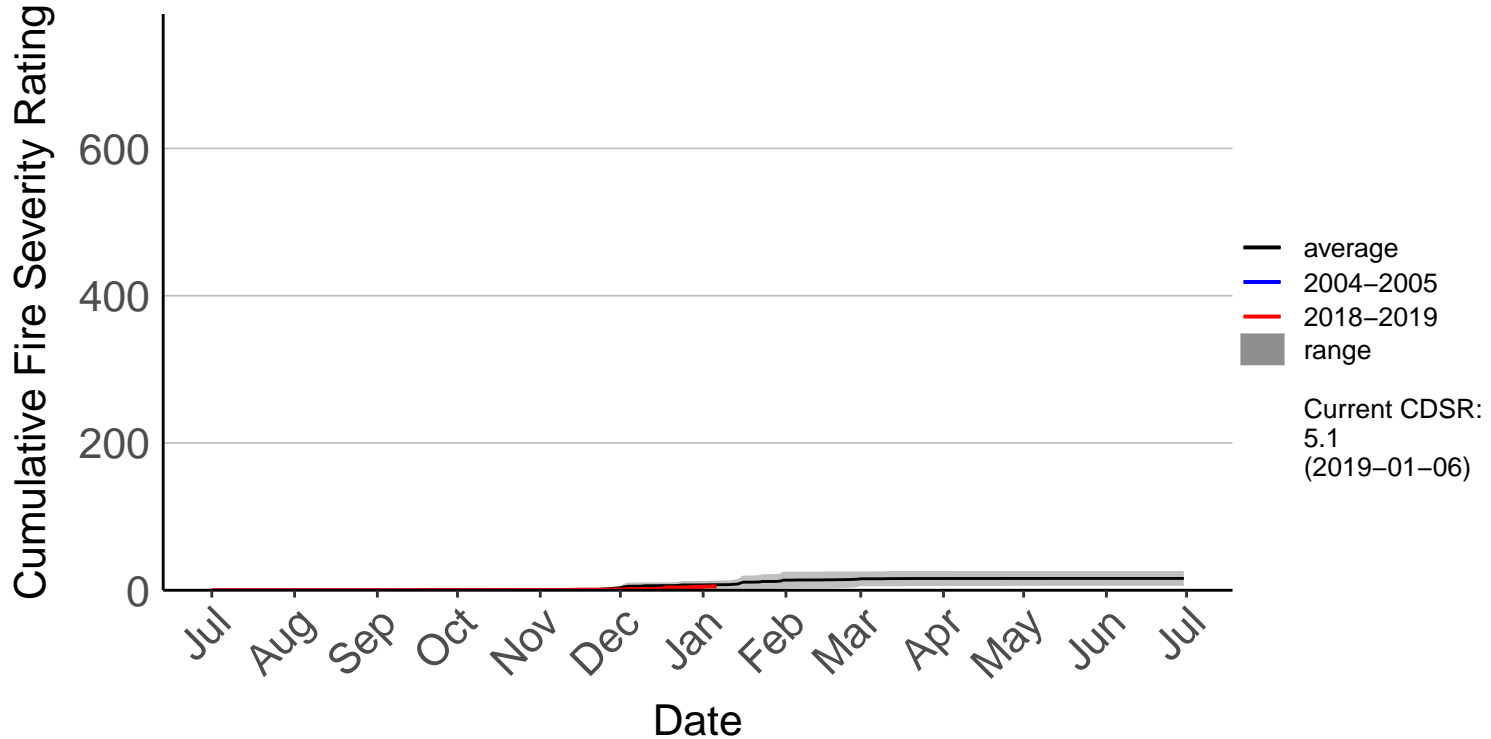

Stewart Island Raws