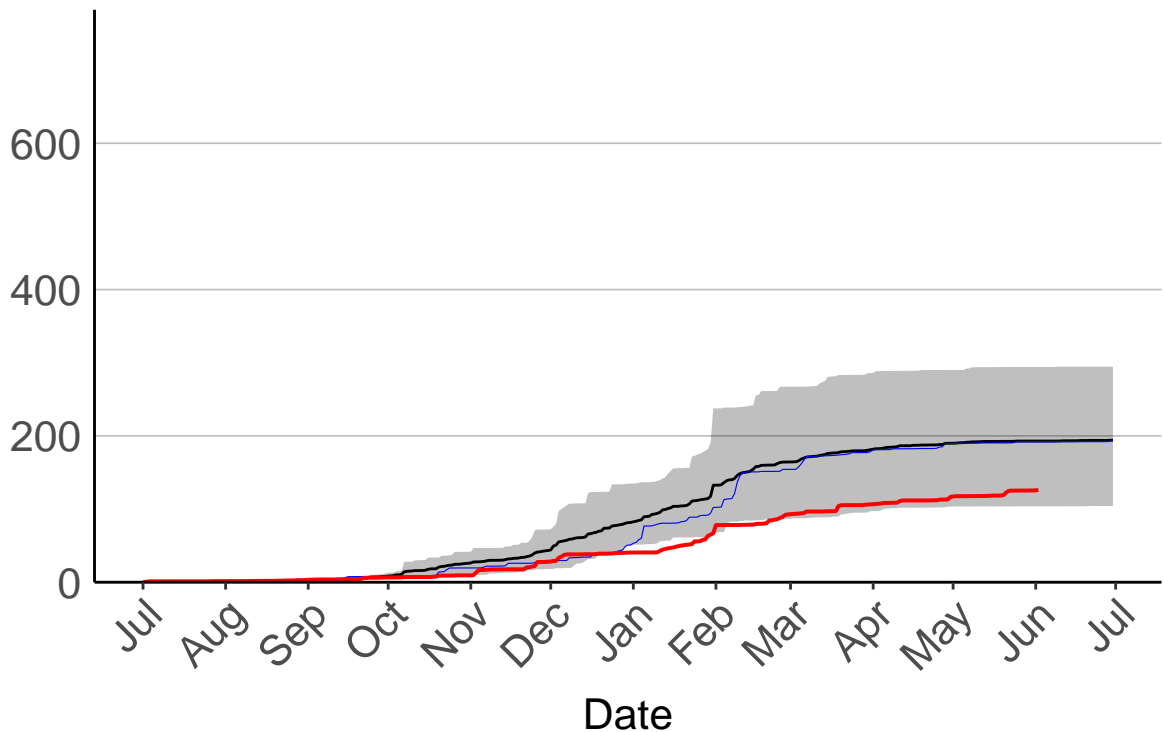

Lumsden Aws (Jul 1996 to Dec 2018) – DISCONTINUED

Manapouri Aero Aws (Jul 1996 to Dec 2018) – DISCONTINUE

Cumulative Fire Severity Rating

Milford Sound Raws (Dec 2017 to Jun 2020)

Cumulative Fire Severity Rating

Otama Raws (Jan 2016 to Jun 2020)

Cumulative Fire Severity Rating

Slopedown Raws (Nov 1996 to Jun 2020)

Cumulative Fire Severity Rating

South West Cape SYNOP (Jul 1996 to Dec 2018) – DISCONTINUED

Cumulative Fire Severity Rating

Stewart Island Raws (Jan 2016 to Jun 2020)

Cumulative Fire Severity Rating

Tanner Road Raws (Dec 2014 to Jun 2020)

Cumulative Fire Severity Rating

Tisbury Raws (Jan 2014 to Jun 2020)

Cumulative Fire Severity Rating