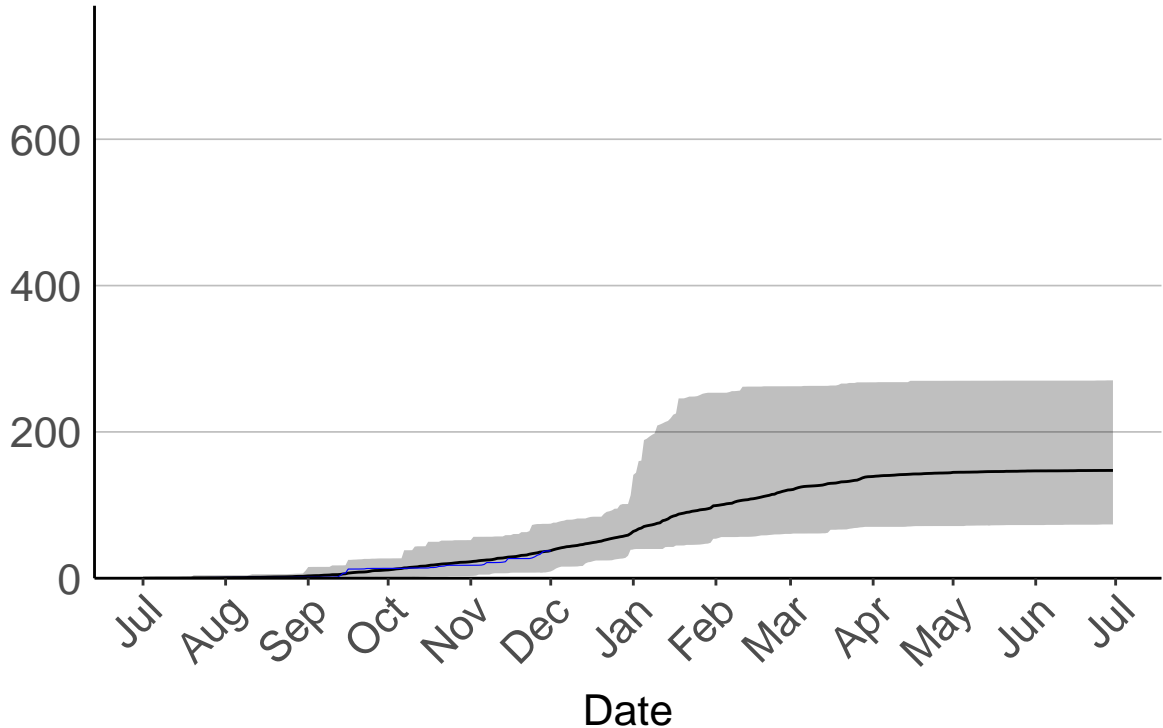

Barnhill Raws (Jul 1996 to Jun 2020)

Cumulative Fire Severity Rating

- average
- 2018-2019
- 2019-2020
- range (24 yrs)

Current CDSR:
194.4
(2020-06-02)

Blackmount Raws (Jul 1996 to Jun 2020)

Cumulative Fire Severity Rating

Edendale Raws (Dec 2018 to Jun 2020)

Cumulative Fire Severity Rating

- average
- 2018-2019
- 2019-2020
- range (2 yrs)

Current CDSR:
93.2
(2020-06-02)

Date

Garston Raws (Sep 2004 to Jun 2020)

Cumulative Fire Severity Rating

Gore Aws (Jul 1996 to Dec 2018) – DISCONTINUED

Cumulative Fire Severity Rating

- average
- 2018-2019
- 2019-2020
- range (23 yrs)

Current CDSR:
37.3
(2018-12-01)

Invercargill Aero SYNOP (Jul 1996 to Dec 2018) – DISCONTINUED