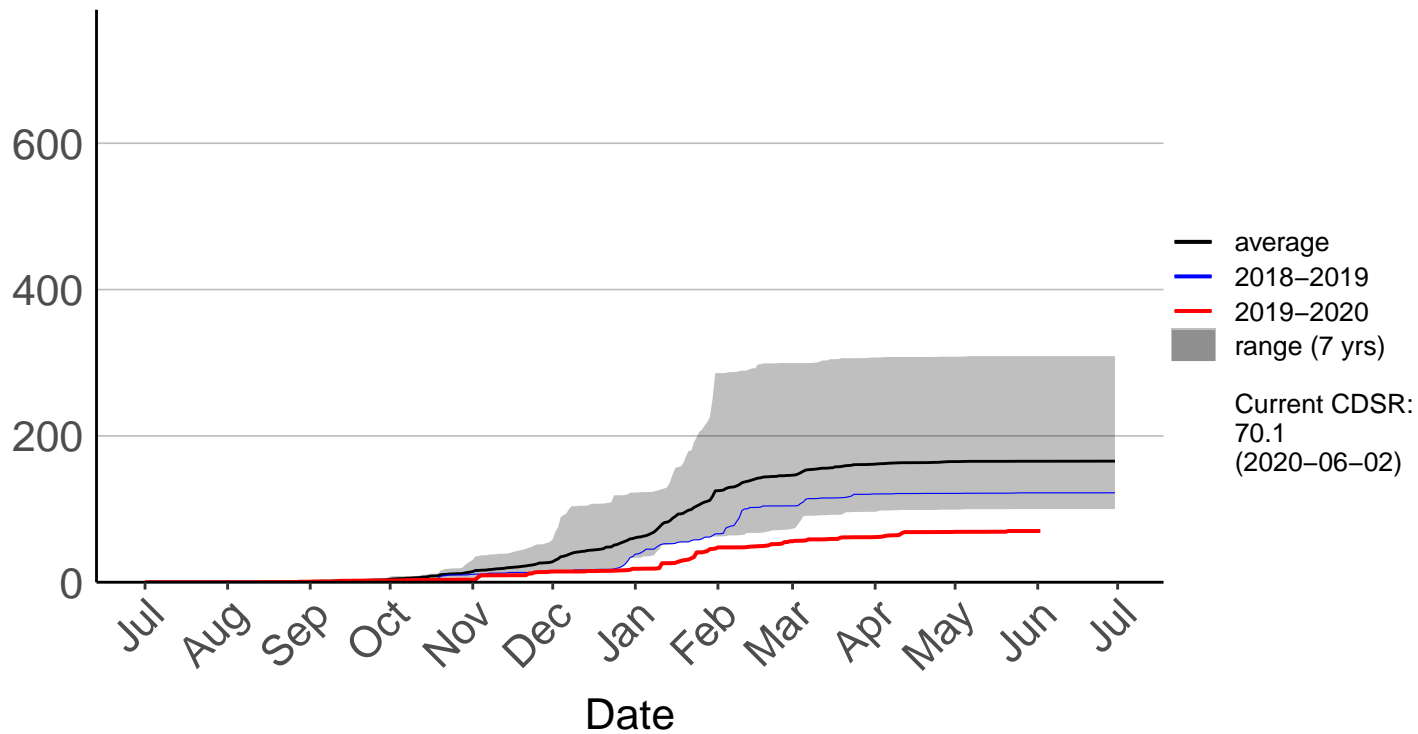

Otama Raws (Jan 2016 to Jun 2020)

Cumulative Fire Severity Rating

Slopedown Raws (Nov 1996 to Jun 2020)

Cumulative Fire Severity Rating

South West Cape SYNOP (Jul 1996 to Dec 2018) – DISCONTINUED

Cumulative Fire Severity Rating

Stewart Island Raws (Jan 2016 to Jun 2020)

Cumulative Fire Severity Rating

Tanner Road Raws (Dec 2014 to Jun 2020)

Cumulative Fire Severity Rating

Tisbury Raws (Jan 2014 to Jun 2020)

Cumulative Fire Severity Rating

Tuatapere Raws (Jul 1996 to Jun 2020)

Cumulative Fire Severity Rating

Wilderness Raws (Jan 2014 to Jun 2020)

Cumulative Fire Severity Rating

Wreys Bush Raws (Jul 1996 to Jun 2020)

Cumulative Fire Severity Rating