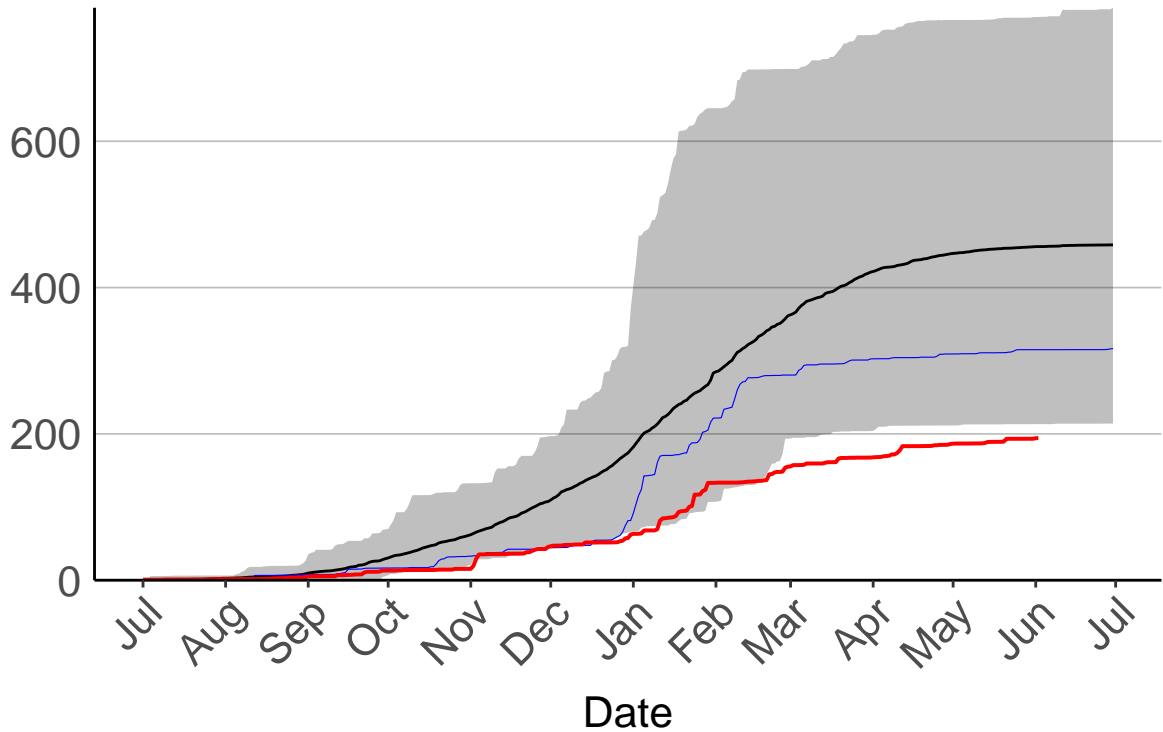

Barnhill Raws (Jul 1996 to Jun 2020)

Cumulative Fire Severity Rating

- average
- 2018-2019
- 2019-2020
- range (24 yrs)

Current CDSR:
194.4
(2020-06-02)

Blackmount Raws (Jul 1996 to Jun 2020)

Cumulative Fire Severity Rating

Edendale Raws (Dec 2018 to Jun 2020)

Cumulative Fire Severity Rating

- average
- 2018-2019
- 2019-2020
- range (2 yrs)

Current CDSR:
93.2
(2020-06-02)

Date

Garston Raws (Sep 2004 to Jun 2020)

Cumulative Fire Severity Rating

Gore Aws (Jul 1996 to Dec 2018) – DISCONTINUED

Cumulative Fire Severity Rating

- average
- 2018-2019
- 2019-2020
- range (23 yrs)

Current CDSR:
37.3
(2018-12-01)

Invercargill Aero SYNOP (Jul 1996 to Dec 2018) – DISCONTINUED