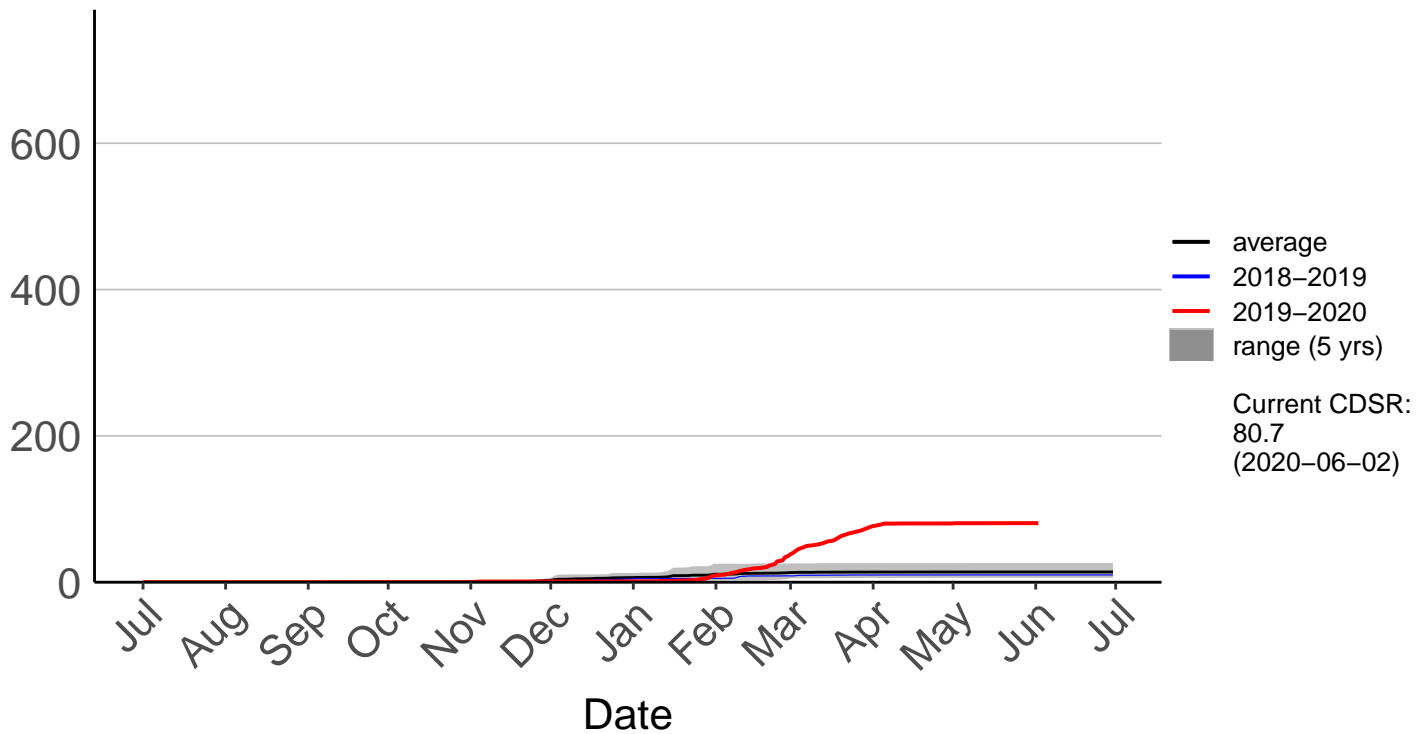

Stewart Island Raws (Jan 2016 to Jun 2020)

Cumulative Fire Severity Rating