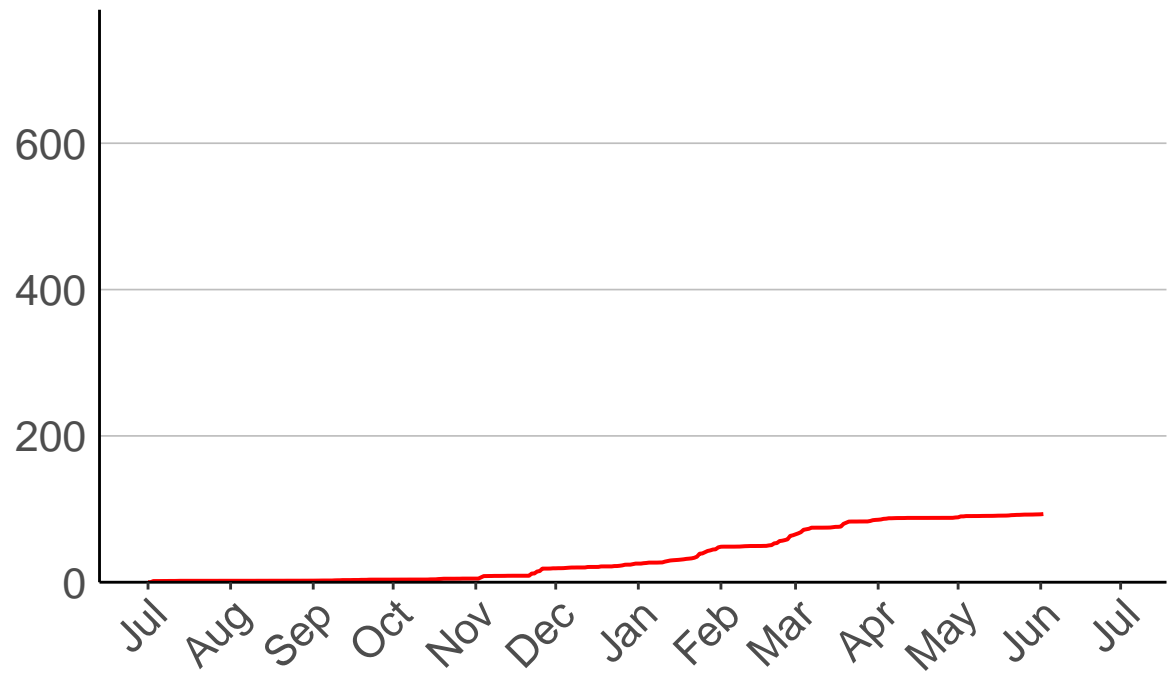

Barnhill Raws (Jul 1996 to Jun 2020)

Cumulative Fire Severity Rating

- average
- 2018-2019
- 2019-2020
- range (24 yrs)

Current CDSR:
194.4
(2020-06-02)

Blackmount Raws (Jul 1996 to Jun 2020)

Cumulative Fire Severity Rating

Edendale Raws (Dec 2018 to Jun 2020)

Cumulative Fire Severity Rating

- average
- 2018-2019
- 2019-2020
- range (2 yrs)

Current CDSR:
93.2
(2020-06-02)

Date

Garston Raws (Sep 2004 to Jun 2020)

Cumulative Fire Severity Rating