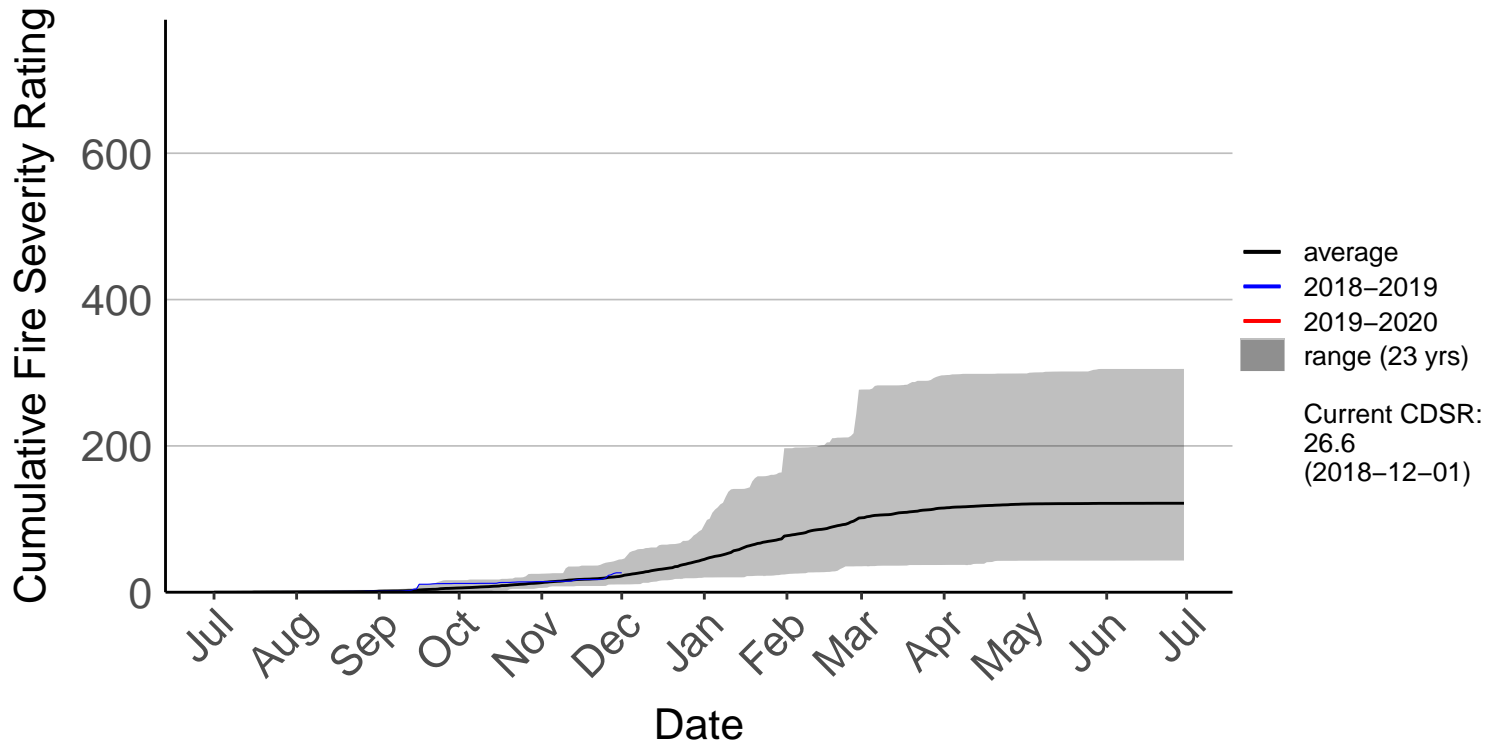

Barnhill Raws (Jul 1996 to Jun 2020)

Cumulative Fire Severity Rating

- average
- 2018-2019
- 2019-2020
- range (24 yrs)

Current CDSR:
194.4
(2020-06-02)

Blackmount Raws (Jul 1996 to Jun 2020)

Cumulative Fire Severity Rating

Edendale Raws (Dec 2018 to Jun 2020)

Cumulative Fire Severity Rating

- average
- 2018-2019
- 2019-2020
- range (2 yrs)

Current CDSR:
93.2
(2020-06-02)

Date

Garston Raws (Sep 2004 to Jun 2020)

Cumulative Fire Severity Rating

Gore Aws (Jul 1996 to Dec 2018) – DISCONTINUED

Cumulative Fire Severity Rating

- average
- 2018-2019
- 2019-2020
- range (23 yrs)

Current CDSR:
37.3
(2018-12-01)

Invercargill Aero SYNOP (Jul 1996 to Dec 2018) – DISCONTINUED

Lumsden Aws (Jul 1996 to Dec 2018) – DISCONTINUED

Manapouri Aero Aws (Jul 1996 to Dec 2018) – DISCONTINUE

Cumulative Fire Severity Rating

Milford Sound Raws (Dec 2017 to Jun 2020)

Cumulative Fire Severity Rating