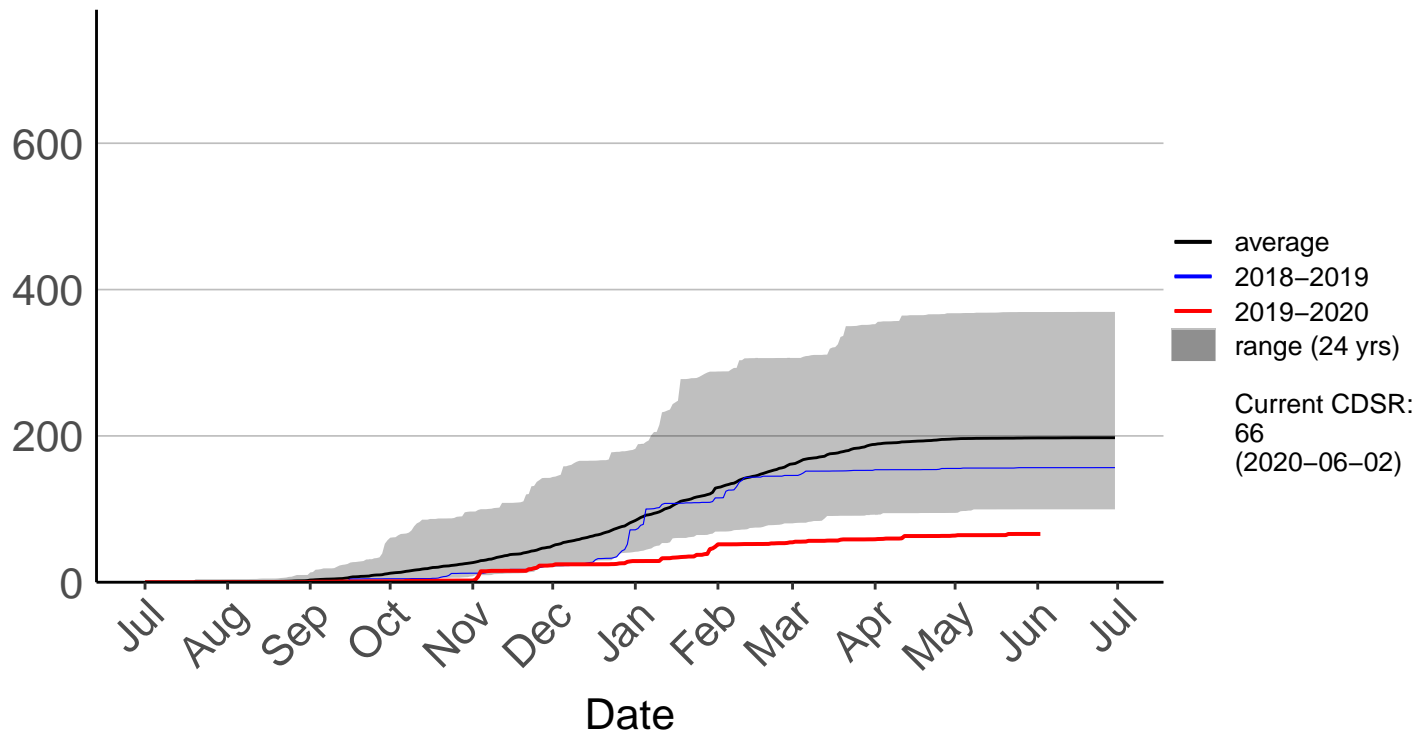

Otama Raws (Jan 2016 to Jun 2020)

Cumulative Fire Severity Rating

Slopedown Raws (Nov 1996 to Jun 2020)

Cumulative Fire Severity Rating

South West Cape SYNOP (Jul 1996 to Dec 2018) – DISCONTINUED

Cumulative Fire Severity Rating

Stewart Island Raws (Jan 2016 to Jun 2020)

Cumulative Fire Severity Rating

Tanner Road Raws (Dec 2014 to Jun 2020)

Cumulative Fire Severity Rating

Tisbury Raws (Jan 2014 to Jun 2020)

Cumulative Fire Severity Rating

Tuatapere Raws (Jul 1996 to Jun 2020)

Cumulative Fire Severity Rating

Wilderness Raws (Jan 2014 to Jun 2020)

Cumulative Fire Severity Rating

Wreys Bush Raws (Jul 1996 to Jun 2020)

Cumulative Fire Severity Rating