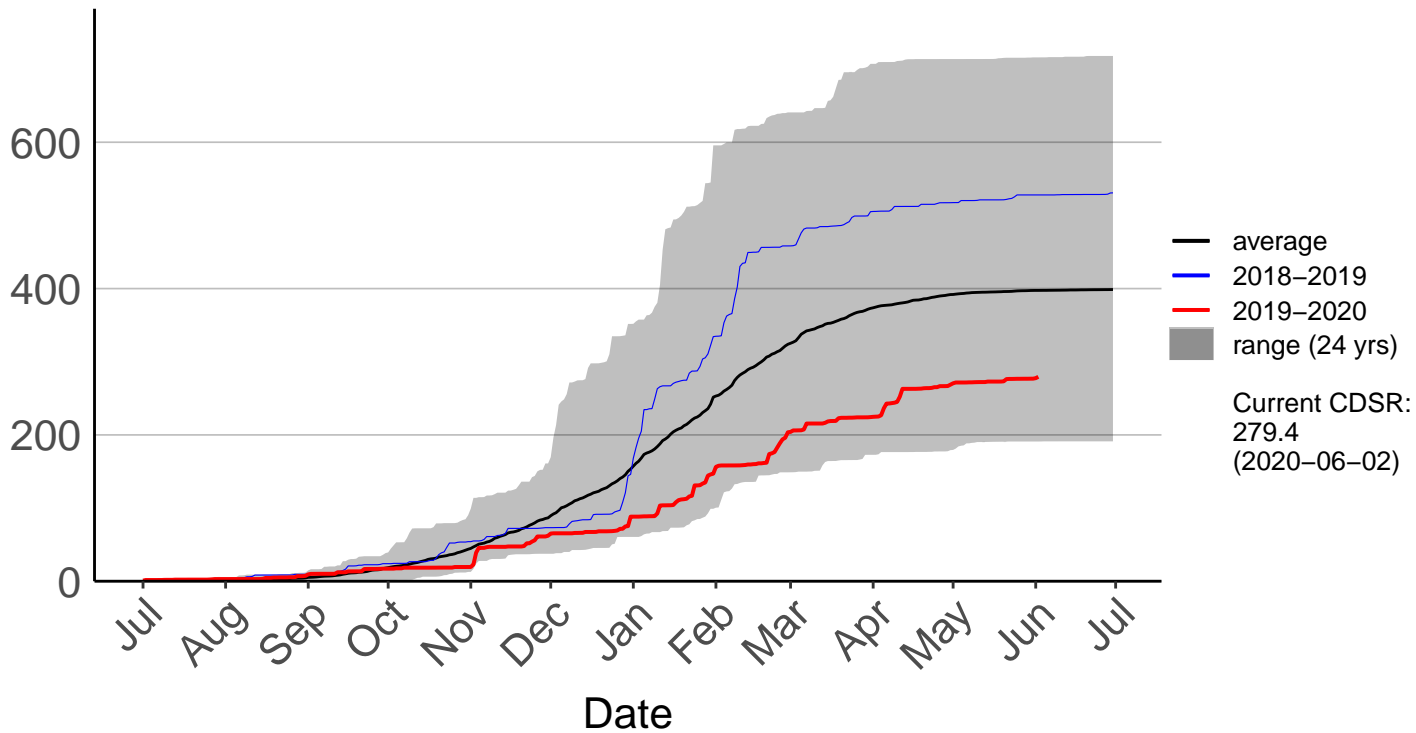

Barnhill Raws (Jul 1996 to Jun 2020)

Cumulative Fire Severity Rating

- average
- 2018-2019
- 2019-2020
- range (24 yrs)

Current CDSR:
194.4
(2020-06-02)

Blackmount Raws (Jul 1996 to Jun 2020)

Cumulative Fire Severity Rating

Edendale Raws (Dec 2018 to Jun 2020)

Cumulative Fire Severity Rating

- average
- 2018-2019
- 2019-2020
- range (2 yrs)

Current CDSR:
93.2
(2020-06-02)

Date

Garston Raws (Sep 2004 to Jun 2020)

Cumulative Fire Severity Rating

Gore Aws (Jul 1996 to Dec 2018) – DISCONTINUED

Cumulative Fire Severity Rating

- average
- 2018-2019
- 2019-2020
- range (23 yrs)

Current CDSR:
37.3
(2018-12-01)

Invercargill Aero SYNOP (Jul 1996 to Dec 2018) – DISCONTINUED