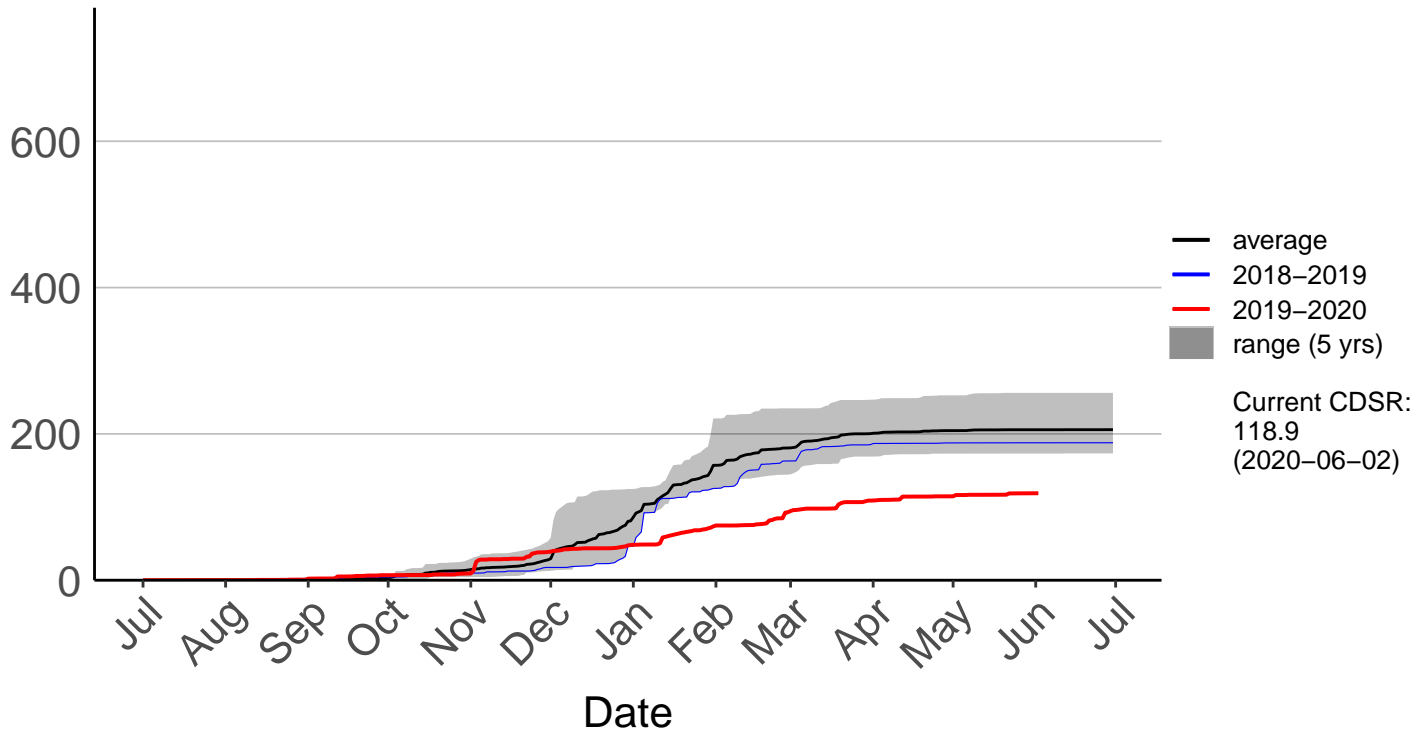

Gore Aws (Jul 1996 to Dec 2018) – DISCONTINUED

Cumulative Fire Severity Rating

- average
- 2018-2019
- 2019-2020
- range (23 yrs)

Current CDSR:
37.3
(2018-12-01)

Invercargill Aero SYNOP (Jul 1996 to Dec 2018) – DISCONTINUED

Lumsden Aws (Jul 1996 to Dec 2018) – DISCONTINUED

Manapouri Aero Aws (Jul 1996 to Dec 2018) – DISCONTINUE

Cumulative Fire Severity Rating

Milford Sound Raws (Dec 2017 to Jun 2020)

Cumulative Fire Severity Rating

Otama Raws (Jan 2016 to Jun 2020)

Cumulative Fire Severity Rating

Slopedown Raws (Nov 1996 to Jun 2020)

Cumulative Fire Severity Rating

South West Cape SYNOP (Jul 1996 to Dec 2018) – DISCONTINUED

Cumulative Fire Severity Rating