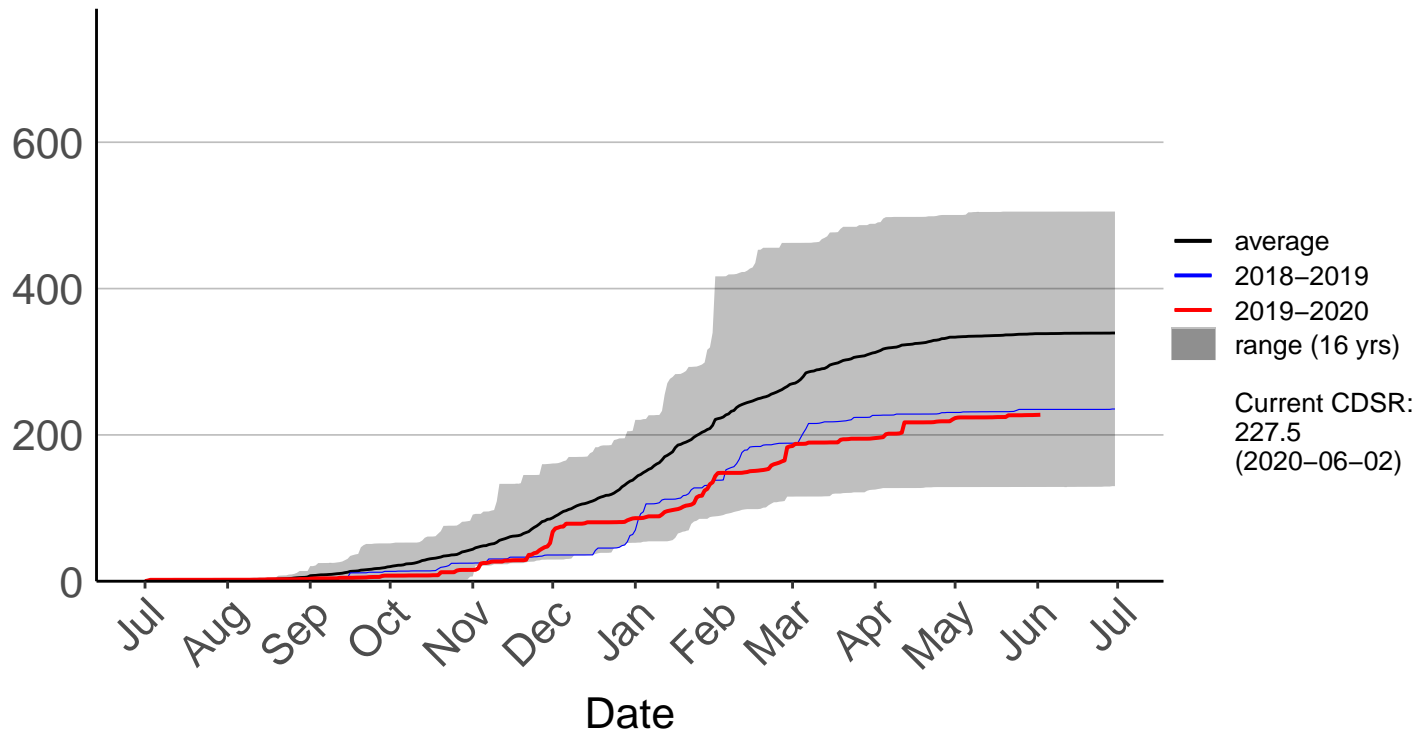

Barnhill Raws (Jul 1996 to Jun 2020)

Cumulative Fire Severity Rating

- average
- 2018-2019
- 2019-2020
- range (24 yrs)

Current CDSR:
194.4
(2020-06-02)

Blackmount Raws (Jul 1996 to Jun 2020)

Cumulative Fire Severity Rating

Edendale Raws (Dec 2018 to Jun 2020)

Cumulative Fire Severity Rating

- average
- 2018-2019
- 2019-2020
- range (2 yrs)

Current CDSR:
93.2
(2020-06-02)

Date

Garston Raws (Sep 2004 to Jun 2020)

Cumulative Fire Severity Rating

Gore Aws (Jul 1996 to Dec 2018) – DISCONTINUED

Cumulative Fire Severity Rating

- average
- 2018-2019
- 2019-2020
- range (23 yrs)

Current CDSR:
37.3
(2018-12-01)

Invercargill Aero SYNOP (Jul 1996 to Dec 2018) – DISCONTINUED