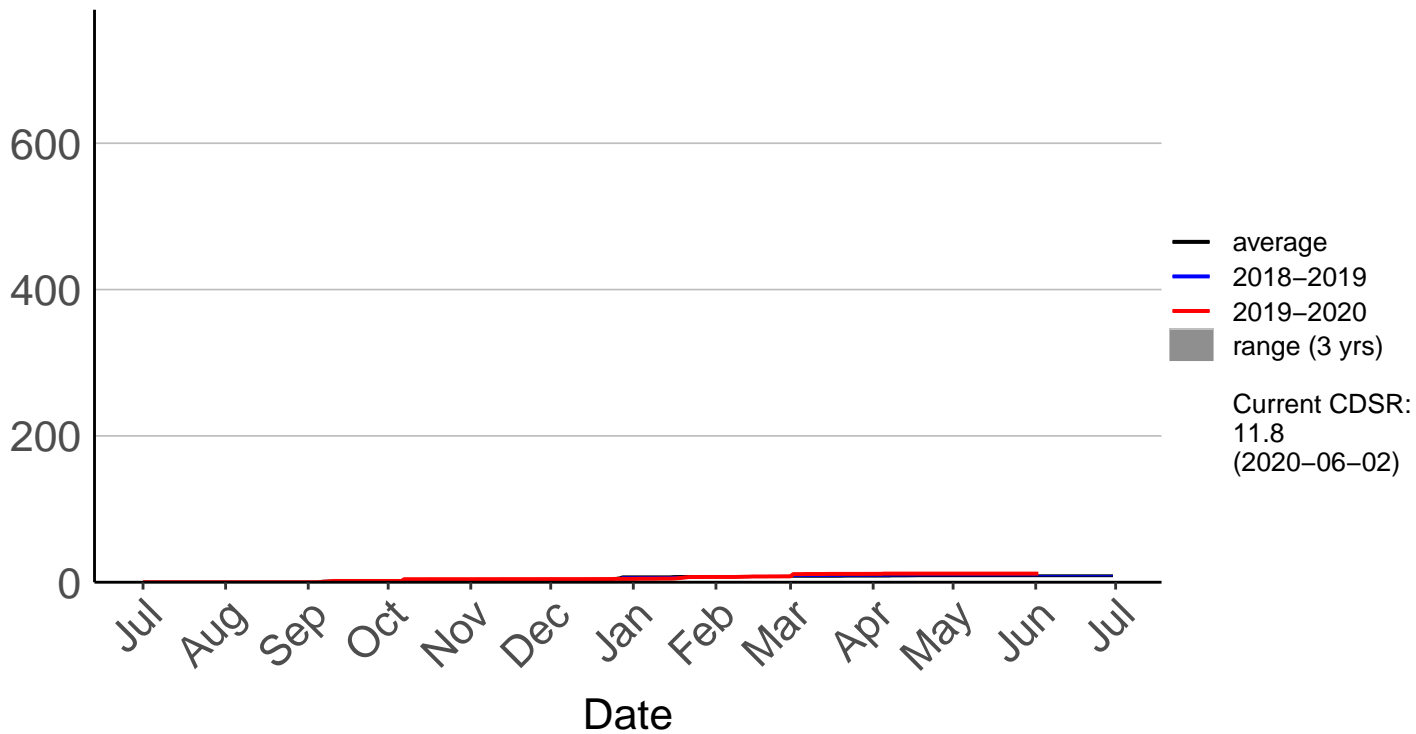

Lumsden Aws (Jul 1996 to Dec 2018) – DISCONTINUED

Manapouri Aero Aws (Jul 1996 to Dec 2018) – DISCONTINUE

Cumulative Fire Severity Rating

Milford Sound Raws (Dec 2017 to Jun 2020)

Cumulative Fire Severity Rating

Otama Raws (Jan 2016 to Jun 2020)

Cumulative Fire Severity Rating

Slopedown Raws (Nov 1996 to Jun 2020)

Cumulative Fire Severity Rating

South West Cape SYNOP (Jul 1996 to Dec 2018) – DISCONTINUED

Cumulative Fire Severity Rating