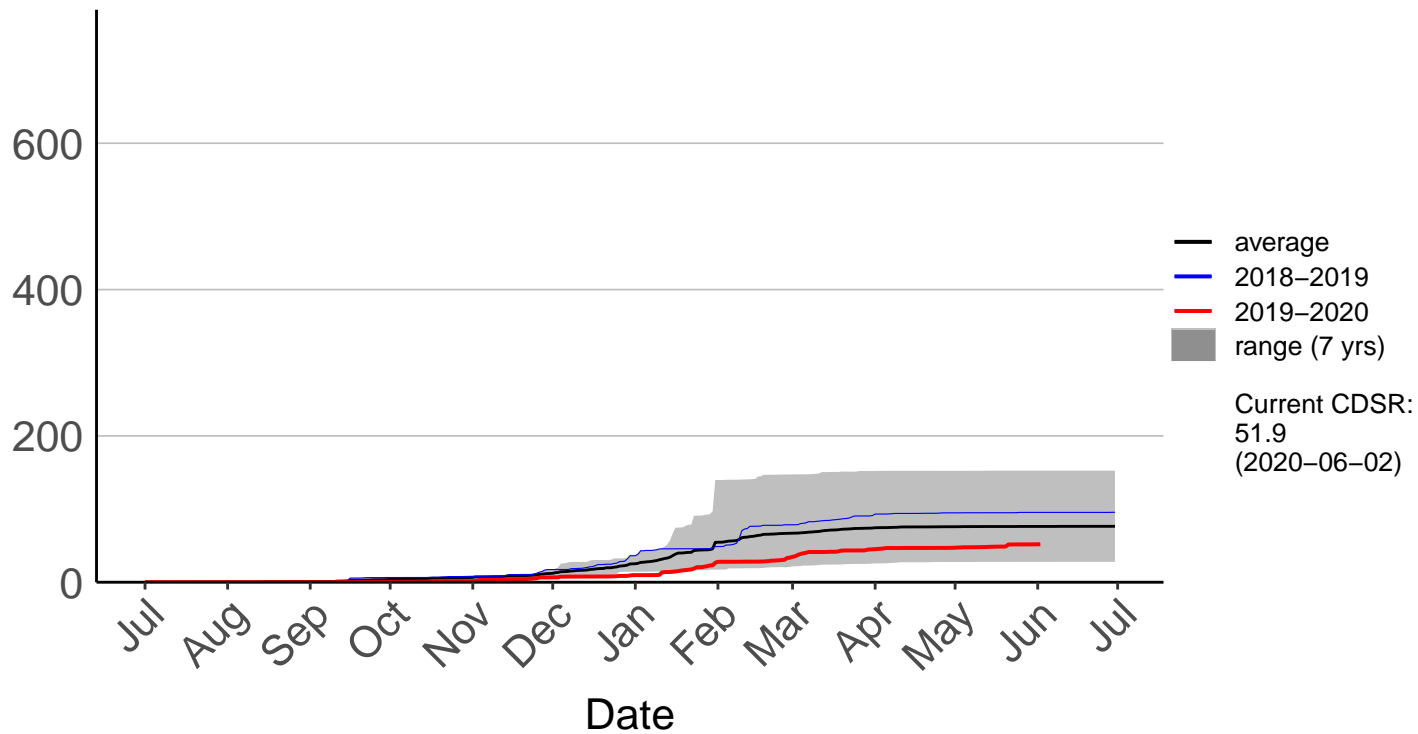

Stewart Island Raws (Jan 2016 to Jun 2020)

Cumulative Fire Severity Rating

Tanner Road Raws (Dec 2014 to Jun 2020)

Cumulative Fire Severity Rating

Tisbury Raws (Jan 2014 to Jun 2020)

Cumulative Fire Severity Rating

Tuatapere Raws (Jul 1996 to Jun 2020)

Cumulative Fire Severity Rating

Wilderness Raws (Jan 2014 to Jun 2020)

Cumulative Fire Severity Rating

Wreys Bush Raws (Jul 1996 to Jun 2020)

Cumulative Fire Severity Rating