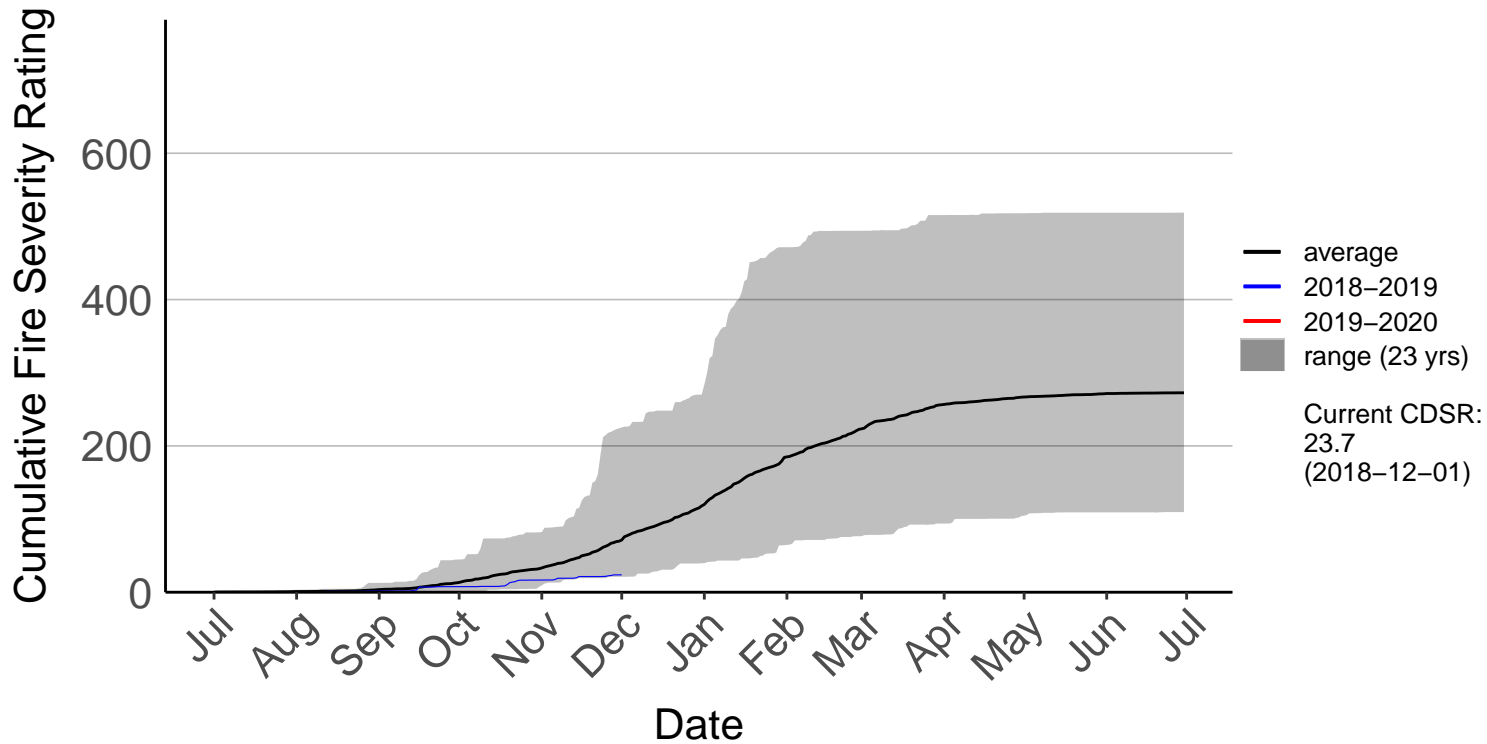

Barnhill Raws (Jul 1996 to Jun 2020)

Cumulative Fire Severity Rating

- average
- 2018-2019
- 2019-2020
- range (24 yrs)

Current CDSR:
194.4
(2020-06-02)

Blackmount Raws (Jul 1996 to Jun 2020)

Cumulative Fire Severity Rating

Edendale Raws (Dec 2018 to Jun 2020)

Cumulative Fire Severity Rating

- average
- 2018-2019
- 2019-2020
- range (2 yrs)

Current CDSR:
93.2
(2020-06-02)

Date

Garston Raws (Sep 2004 to Jun 2020)

Cumulative Fire Severity Rating

Gore Aws (Jul 1996 to Dec 2018) – DISCONTINUED

Cumulative Fire Severity Rating

- average
- 2018-2019
- 2019-2020
- range (23 yrs)

Current CDSR:
37.3
(2018-12-01)

Invercargill Aero SYNOP (Jul 1996 to Dec 2018) – DISCONTINUED

Lumsden Aws (Jul 1996 to Dec 2018) – DISCONTINUED

Manapouri Aero Aws (Jul 1996 to Dec 2018) – DISCONTINUE

Cumulative Fire Severity Rating

Milford Sound Raws (Dec 2017 to Jun 2020)

Cumulative Fire Severity Rating