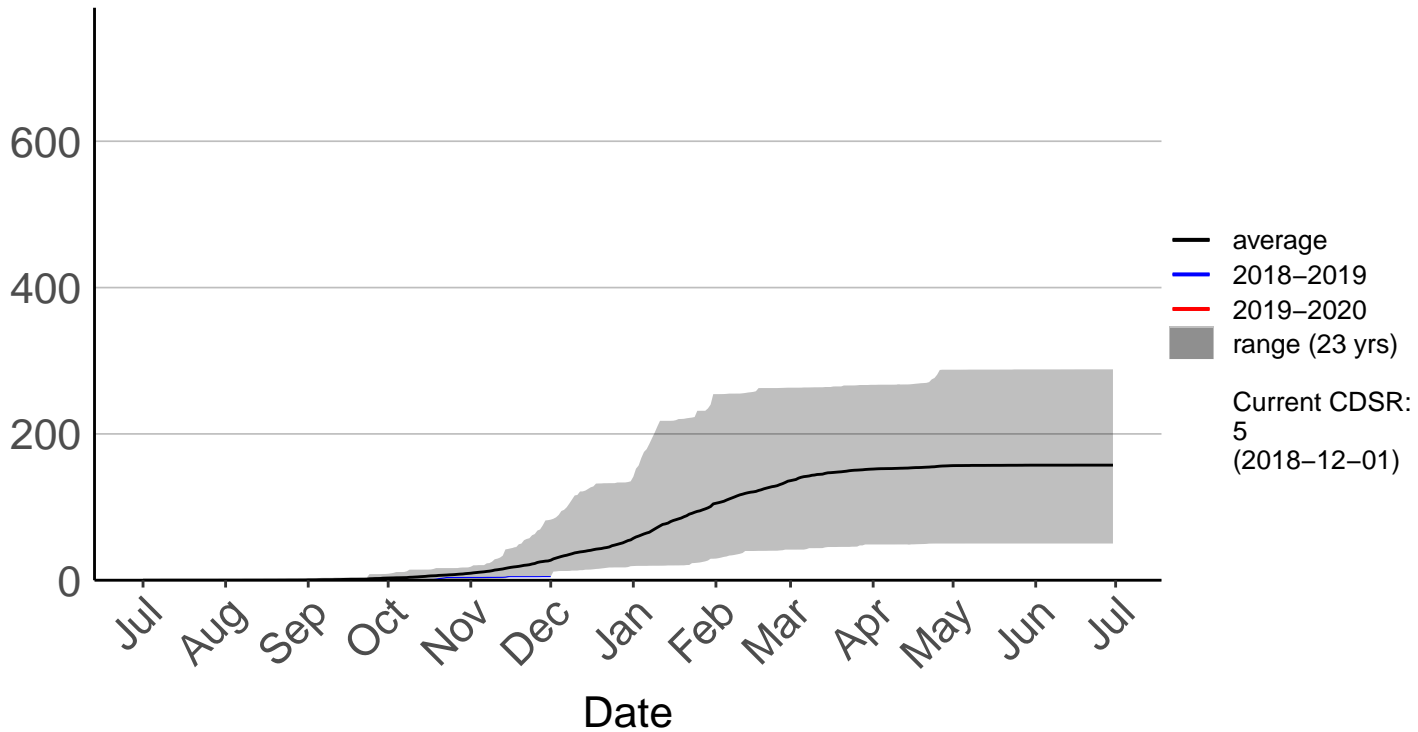

Barnhill Raws (Jul 1996 to Jun 2020)

Cumulative Fire Severity Rating

- average
- 2018-2019
- 2019-2020
- range (24 yrs)

Current CDSR:
194.4
(2020-06-02)

Blackmount Raws (Jul 1996 to Jun 2020)

Cumulative Fire Severity Rating

Edendale Raws (Dec 2018 to Jun 2020)

Cumulative Fire Severity Rating

- average
- 2018-2019
- 2019-2020
- range (2 yrs)

Current CDSR:
93.2
(2020-06-02)

Date

Garston Raws (Sep 2004 to Jun 2020)

Cumulative Fire Severity Rating

Gore Aws (Jul 1996 to Dec 2018) – DISCONTINUED

Cumulative Fire Severity Rating

- average
- 2018-2019
- 2019-2020
- range (23 yrs)

Current CDSR:
37.3
(2018-12-01)

Invercargill Aero SYNOP (Jul 1996 to Dec 2018) – DISCONTINUED

Lumsden Aws (Jul 1996 to Dec 2018) – DISCONTINUED

Manapouri Aero Aws (Jul 1996 to Dec 2018) – DISCONTINUE

Cumulative Fire Severity Rating

Milford Sound Raws (Dec 2017 to Jun 2020)

Cumulative Fire Severity Rating