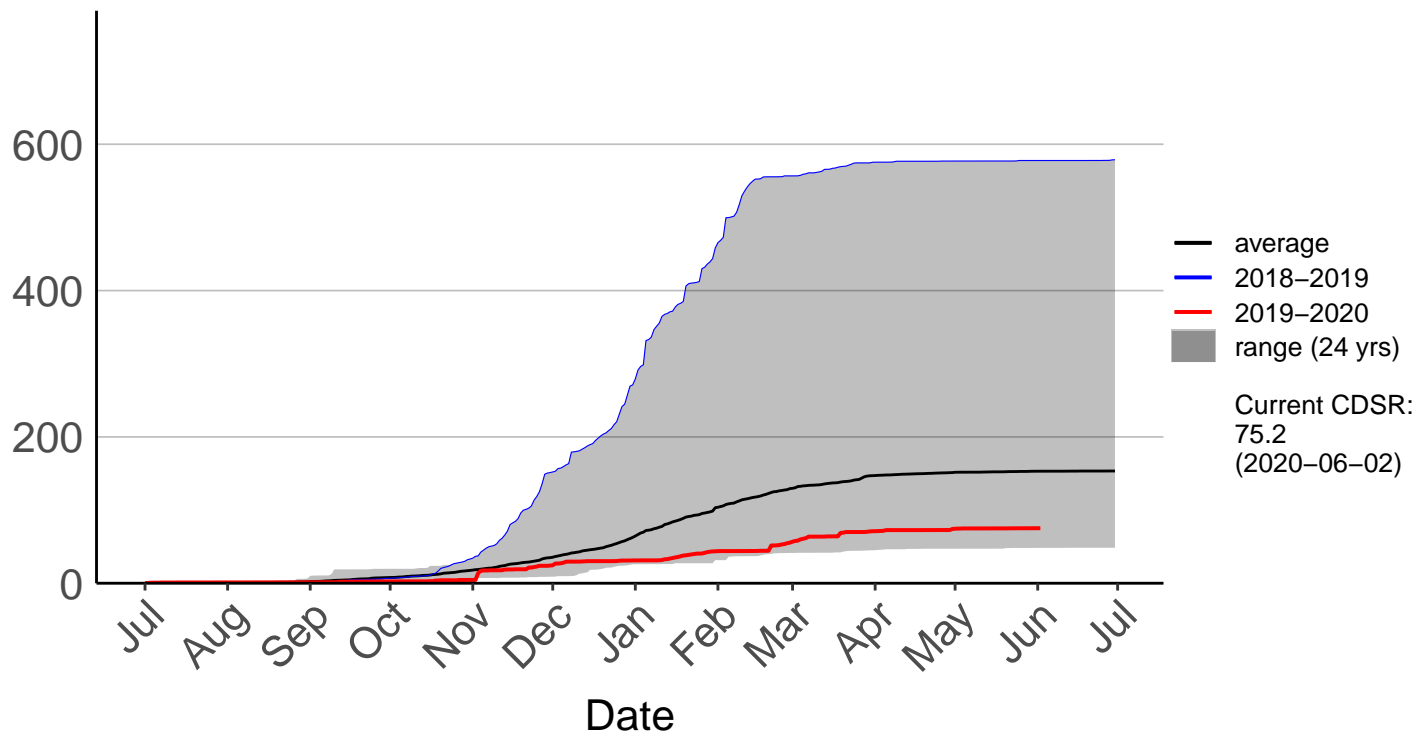

Edendale Raws (Dec 2018 to Jun 2020)

Cumulative Fire Severity Rating

- average
- 2018-2019
- 2019-2020
- range (2 yrs)

Current CDSR:
93.2
(2020-06-02)

Date

Garston Raws (Sep 2004 to Jun 2020)

Cumulative Fire Severity Rating

Gore Aws (Jul 1996 to Dec 2018) – DISCONTINUED

Cumulative Fire Severity Rating

- average
- 2018-2019
- 2019-2020
- range (23 yrs)

Current CDSR:
37.3
(2018-12-01)

Invercargill Aero SYNOP (Jul 1996 to Dec 2018) – DISCONTINUED

Lumsden Aws (Jul 1996 to Dec 2018) – DISCONTINUED

Manapouri Aero Aws (Jul 1996 to Dec 2018) – DISCONTINUE

Cumulative Fire Severity Rating

Milford Sound Raws (Dec 2017 to Jun 2020)

Cumulative Fire Severity Rating

Otama Raws (Jan 2016 to Jun 2020)

Cumulative Fire Severity Rating

Slopedown Raws (Nov 1996 to Jun 2020)

Cumulative Fire Severity Rating

South West Cape SYNOP (Jul 1996 to Dec 2018) – DISCONTINUED

Cumulative Fire Severity Rating