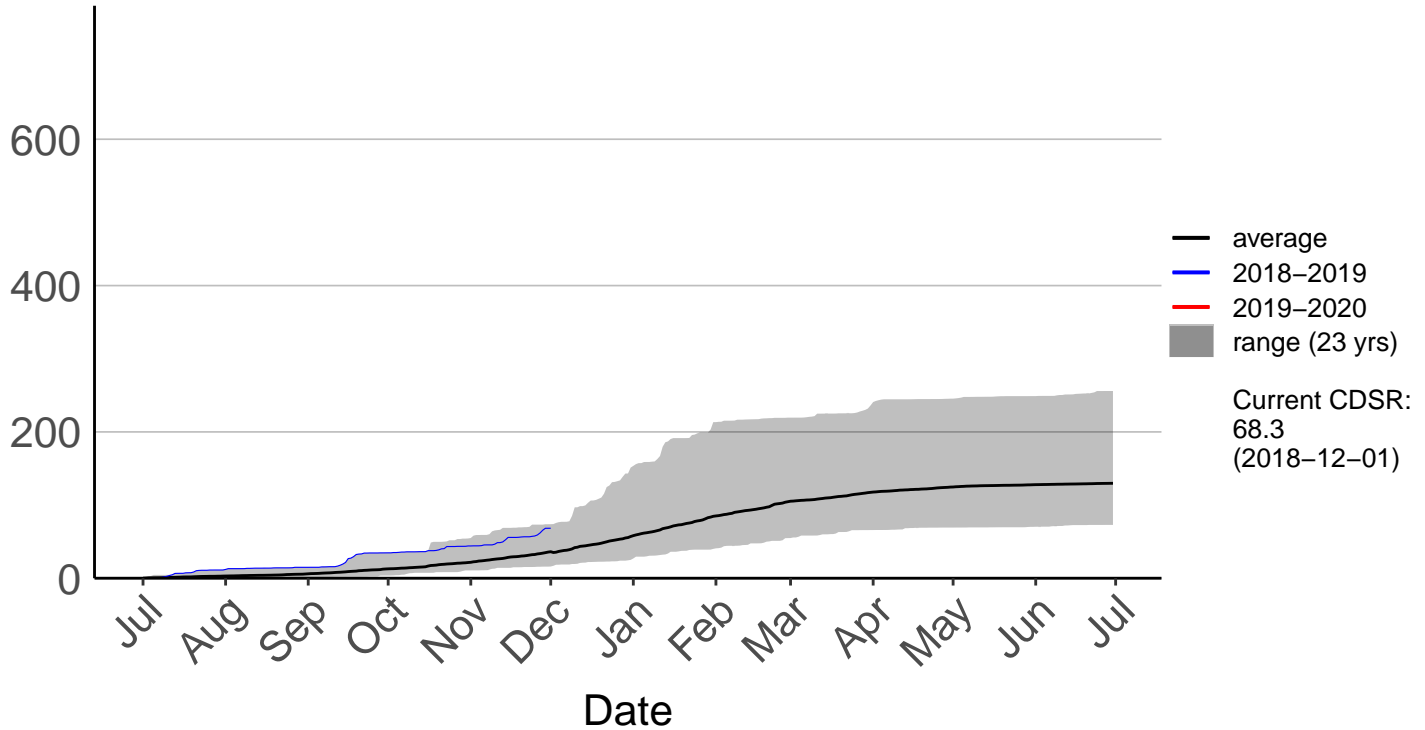

Otama Raws (Jan 2016 to Jun 2020)

Cumulative Fire Severity Rating

Slopedown Raws (Nov 1996 to Jun 2020)

Cumulative Fire Severity Rating

South West Cape SYNOP (Jul 1996 to Dec 2018) – DISCONTINUED

Cumulative Fire Severity Rating