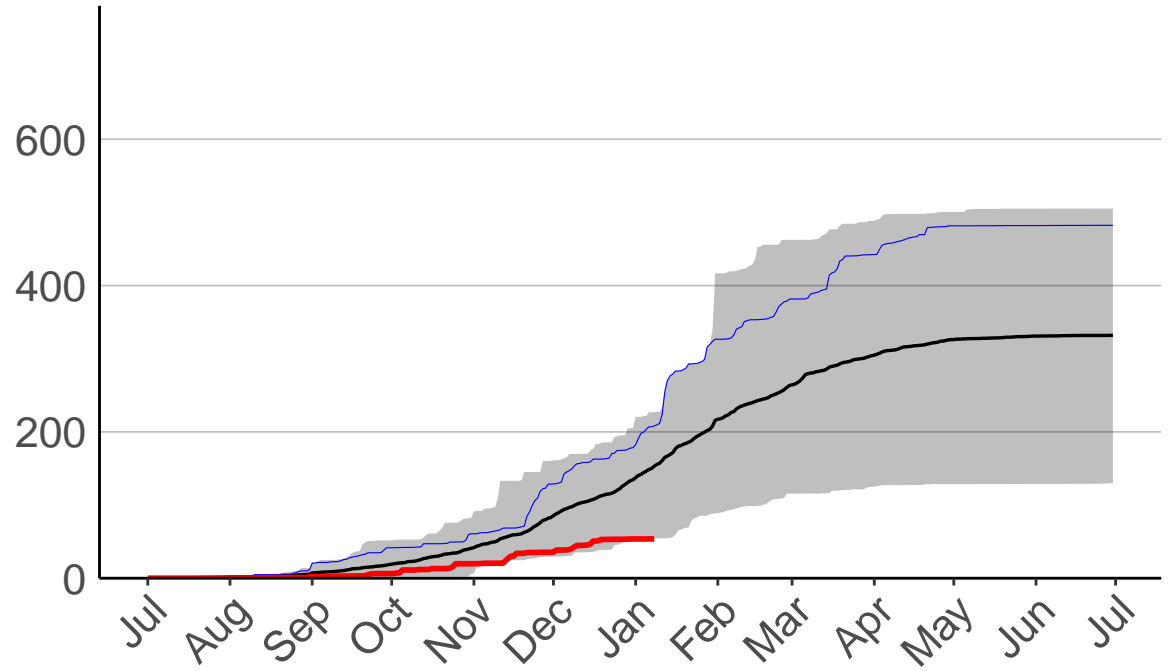

Barnhill Raws

Cumulative Daily Severity Rating

Blackmount Raws

Cumulative Daily Severity Rating

Edendale Raws

Cumulative Daily Severity Rating

Garston Raws

Cumulative Daily Severity Rating

— average
— 2007-2008
— 2020-2021
■ range: 17 yrs (2004 to 2021)

Current CDSR: 53.7 (2021-01-08)

Gore Aws – DISCONTINUED

Cumulative Daily Severity Rating

Invercargill Aero SYNOP – DISCONTINUED

Cumulative Daily Severity Rating