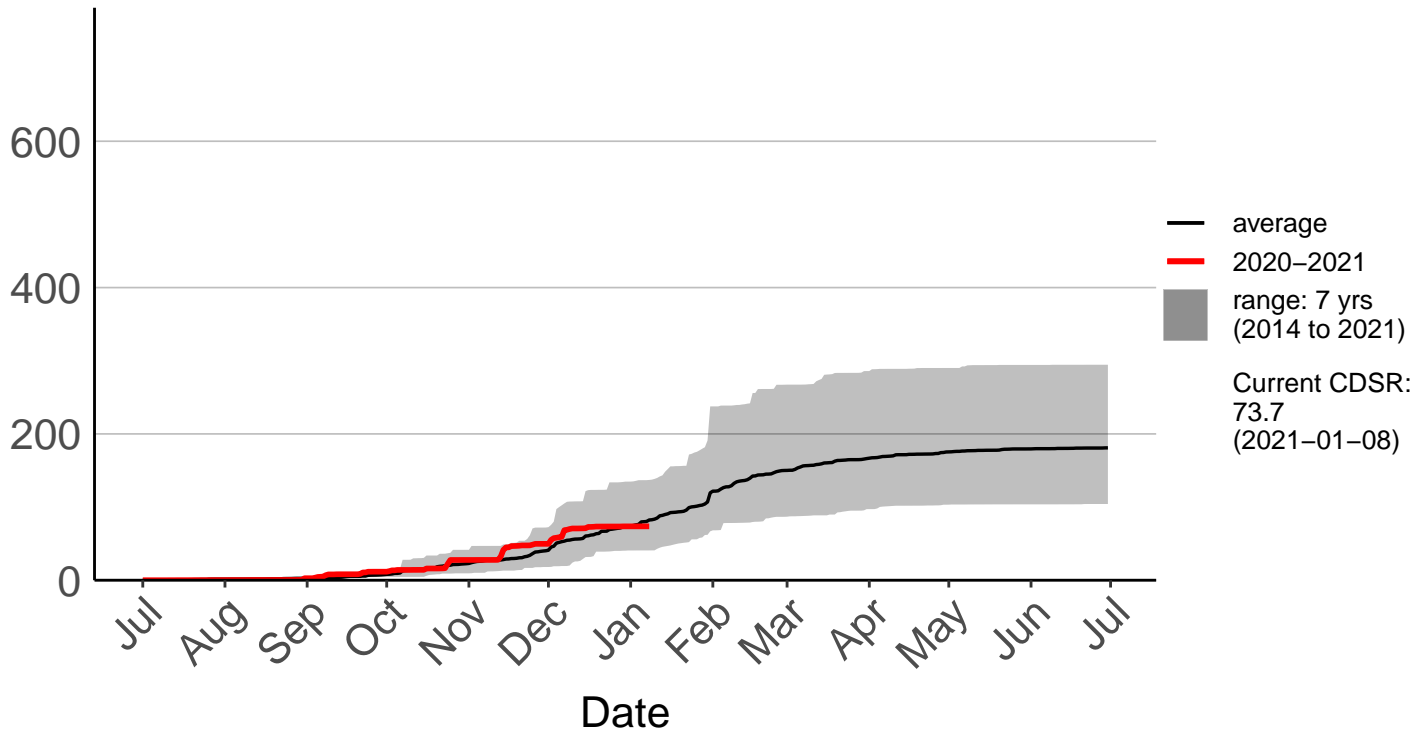

Cumulative Daily Severity Rating

South West Cape SYNOP – DISCONTINUED

Cumulative Daily Severity Rating

Stewart Island Raws

Cumulative Daily Severity Rating

Tanner Road Raws

Cumulative Daily Severity Rating

Tisbury Raws

Cumulative Daily Severity Rating

Tuatapere Raws

Cumulative Daily Severity Rating

Wilderness Raws

Cumulative Daily Severity Rating

Wreys Bush Raws

Cumulative Daily Severity Rating