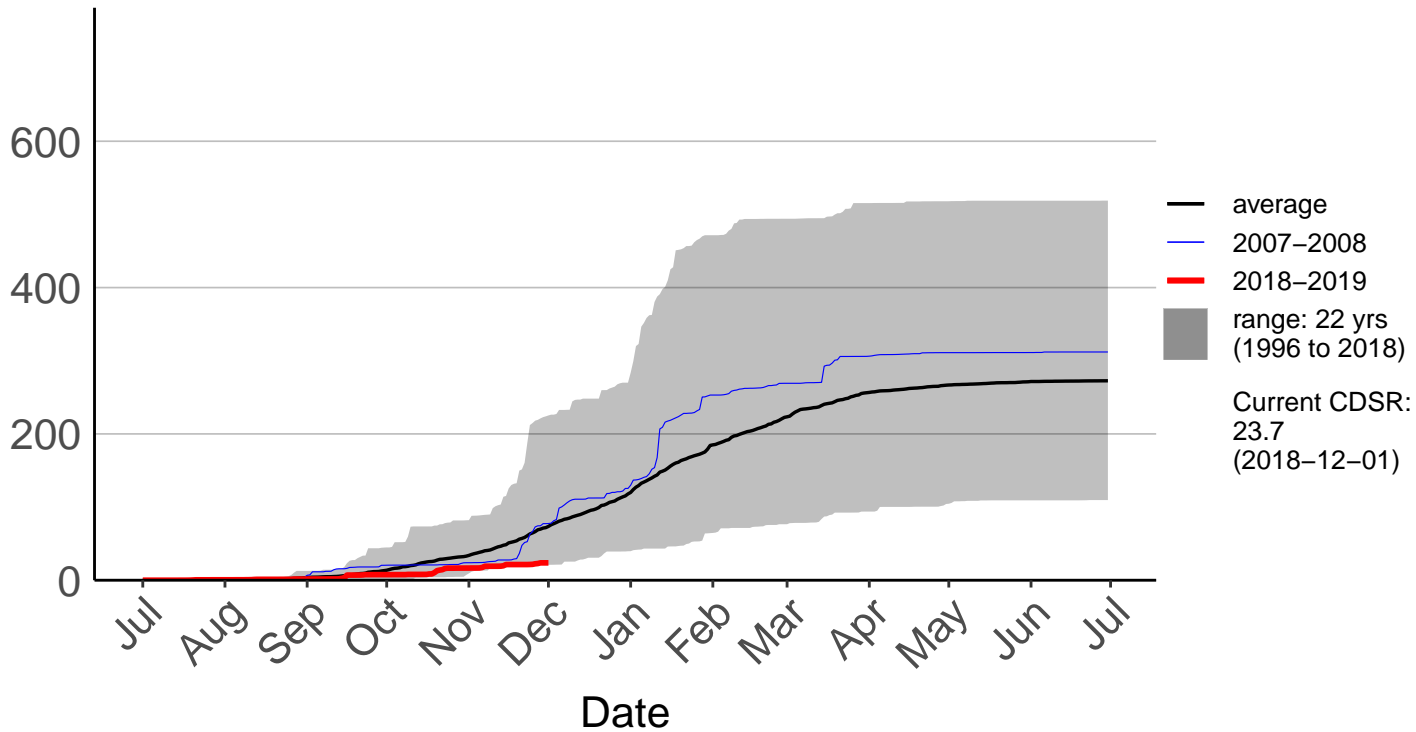

— average
— 2007-2008
— 2020-2021
■ range: 17 yrs (2004 to 2021)

Current CDSR: 53.7 (2021-01-08)

Gore Aws – DISCONTINUED

Cumulative Daily Severity Rating

Invercargill Aero SYNOP – DISCONTINUED

Cumulative Daily Severity Rating

Lumsden Aws – DISCONTINUED

Cumulative Daily Severity Rating

Manapouri Aero Aws – DISCONTINUED

Cumulative Daily Severity Rating

Milford Sound Raws

Otama Raws

Cumulative Daily Severity Rating

Slopedown Raws