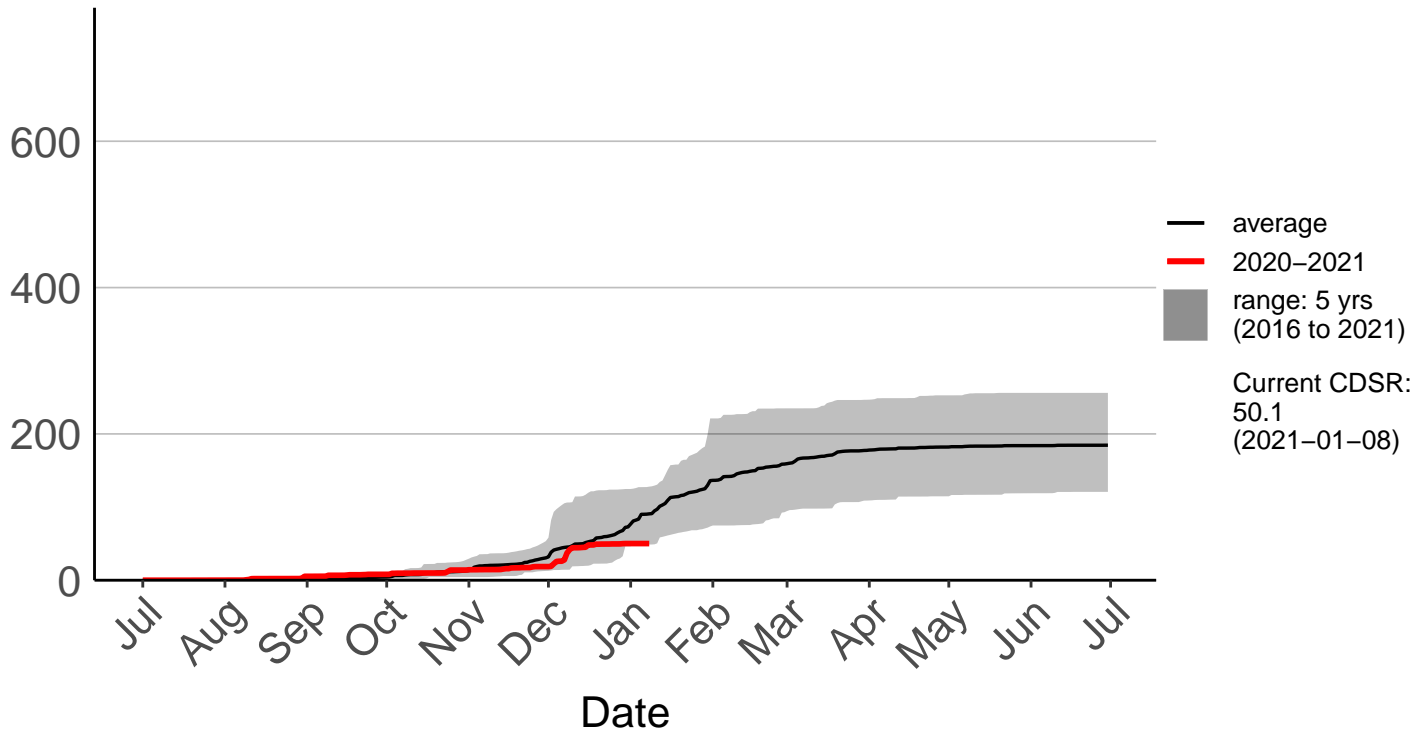

— average
— 2007-2008
— 2020-2021
■ range: 17 yrs (2004 to 2021)

Current CDSR: 53.7 (2021-01-08)

Gore Aws – DISCONTINUED

Cumulative Daily Severity Rating

Invercargill Aero SYNOP – DISCONTINUED

Cumulative Daily Severity Rating

Lumsden Aws – DISCONTINUED

Cumulative Daily Severity Rating

Manapouri Aero Aws – DISCONTINUED

Cumulative Daily Severity Rating

Milford Sound Raws

Otama Raws

Cumulative Daily Severity Rating

Slopedown Raws

Cumulative Daily Severity Rating

South West Cape SYNOP – DISCONTINUED

Cumulative Daily Severity Rating

Stewart Island Raws

Cumulative Daily Severity Rating

Tanner Road Raws

Cumulative Daily Severity Rating

Tisbury Raws