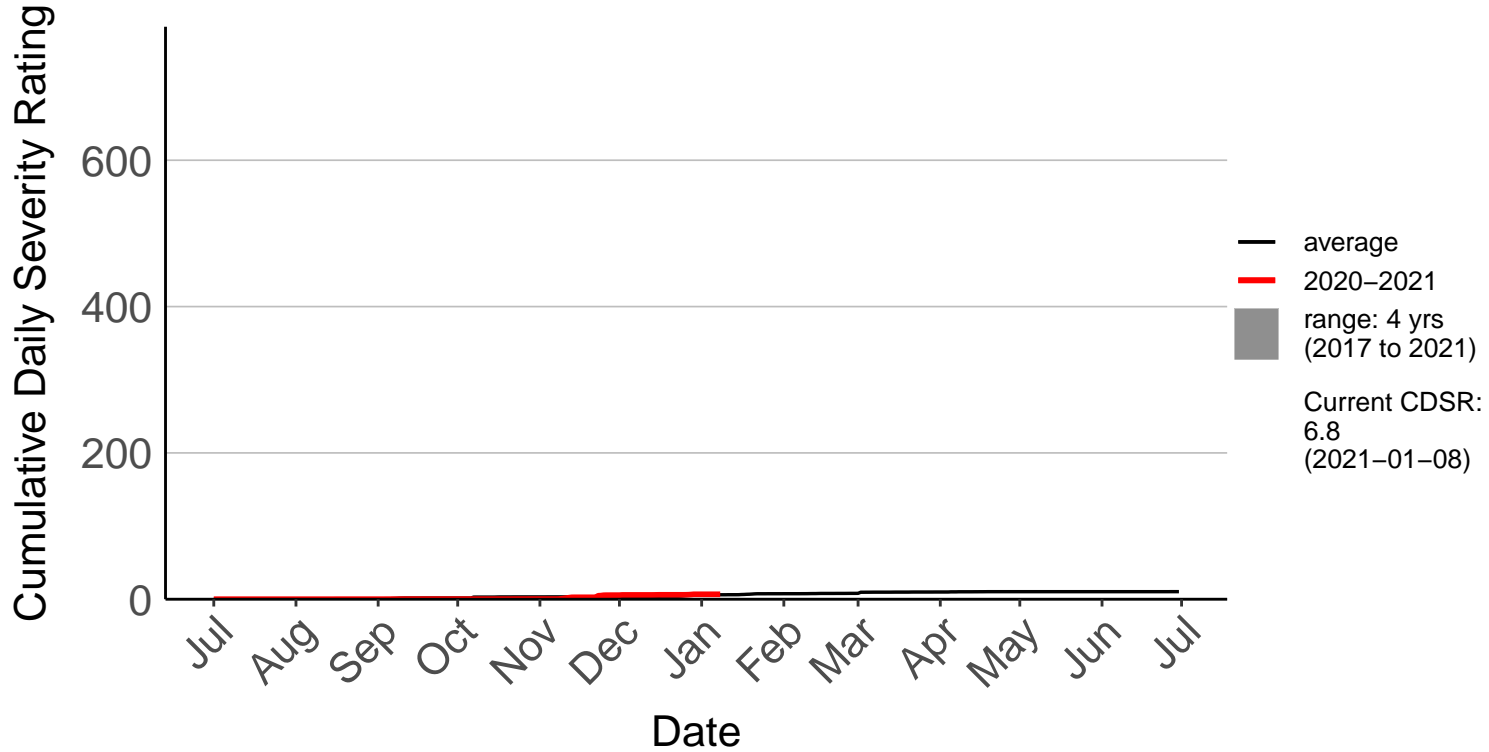

— average
— 2007-2008
— 2020-2021
■ range: 17 yrs (2004 to 2021)

Current CDSR: 53.7 (2021-01-08)

Gore Aws – DISCONTINUED

Cumulative Daily Severity Rating

Invercargill Aero SYNOP – DISCONTINUED

Cumulative Daily Severity Rating

Lumsden Aws – DISCONTINUED

Cumulative Daily Severity Rating

Manapouri Aero Aws – DISCONTINUED

Cumulative Daily Severity Rating

Milford Sound Raws

Otama Raws

Cumulative Daily Severity Rating

Slopedown Raws

Cumulative Daily Severity Rating

South West Cape SYNOP – DISCONTINUED

Cumulative Daily Severity Rating

Stewart Island Raws

Cumulative Daily Severity Rating

Tanner Road Raws

Cumulative Daily Severity Rating

Tisbury Raws