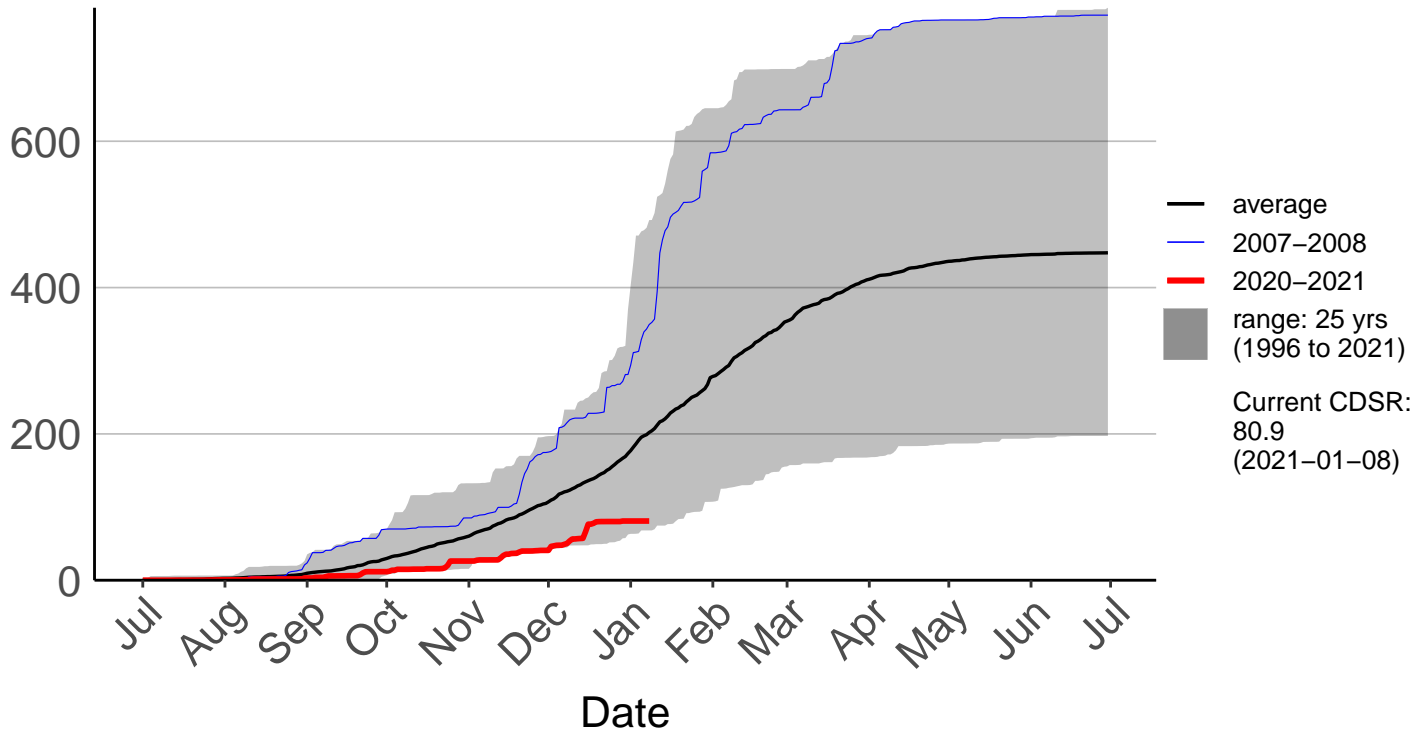

Barnhill Raws

Cumulative Daily Severity Rating

Blackmount Raws

Cumulative Daily Severity Rating

Edendale Raws

Cumulative Daily Severity Rating

Garston Raws

Cumulative Daily Severity Rating

— average
— 2007-2008
— 2020-2021
■ range: 17 yrs (2004 to 2021)

Current CDSR: 53.7 (2021-01-08)

Gore Aws – DISCONTINUED

Cumulative Daily Severity Rating

Invercargill Aero SYNOP – DISCONTINUED

Cumulative Daily Severity Rating