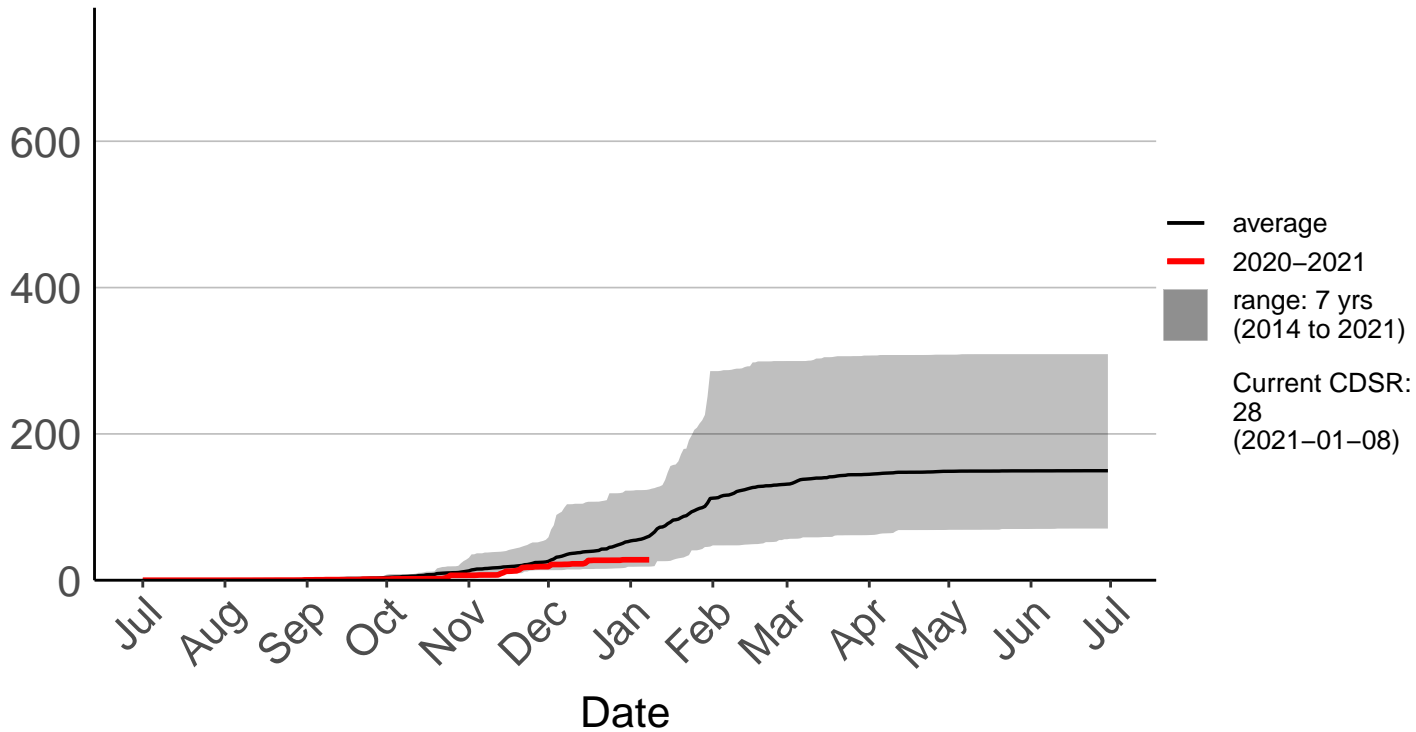

Cumulative Daily Severity Rating

Tuatapere Raws

Cumulative Daily Severity Rating

Wilderness Raws

Cumulative Daily Severity Rating

Wreys Bush Raws

Cumulative Daily Severity Rating