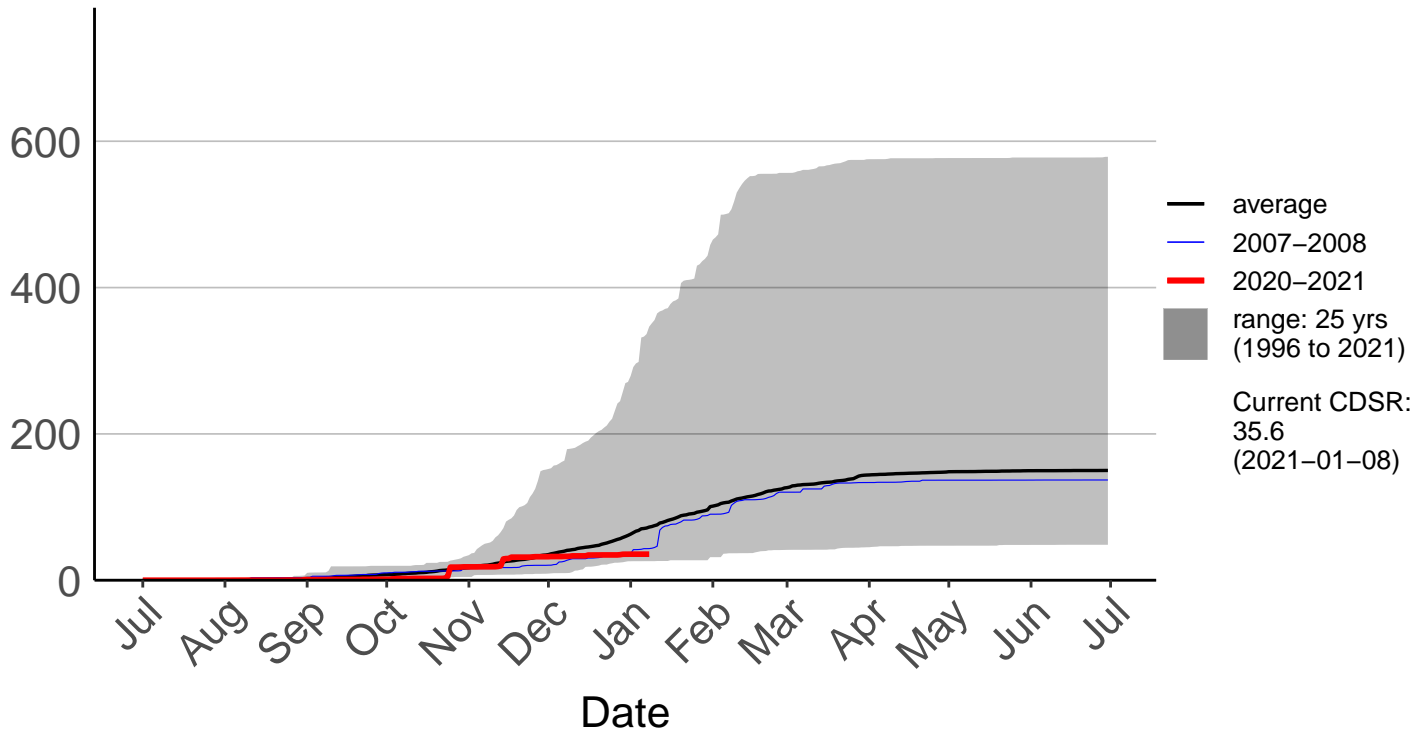

— average
— 2007-2008
— 2020-2021
■ range: 17 yrs (2004 to 2021)

Current CDSR: 53.7 (2021-01-08)

Gore Aws – DISCONTINUED

Cumulative Daily Severity Rating

Invercargill Aero SYNOP – DISCONTINUED

Cumulative Daily Severity Rating

Lumsden Aws – DISCONTINUED

Cumulative Daily Severity Rating

Manapouri Aero Aws – DISCONTINUED

Cumulative Daily Severity Rating

Milford Sound Raws

Otama Raws

Cumulative Daily Severity Rating

Slopedown Raws

Cumulative Daily Severity Rating

South West Cape SYNOP – DISCONTINUED

Cumulative Daily Severity Rating

Stewart Island Raws

Cumulative Daily Severity Rating

Tanner Road Raws

Cumulative Daily Severity Rating

Tisbury Raws