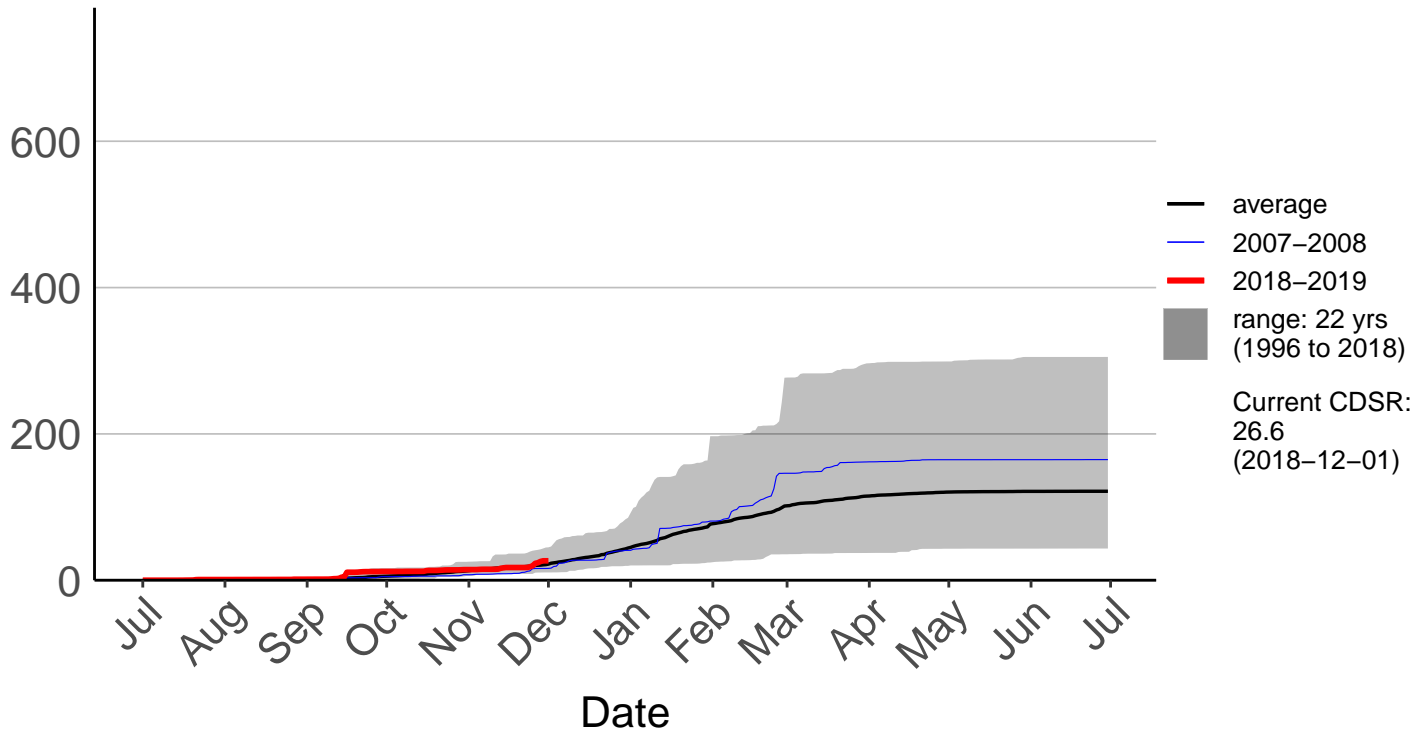

— average
— 2007-2008
— 2020-2021
■ range: 17 yrs (2004 to 2021)

Current CDSR: 53.7 (2021-01-08)

Gore Aws – DISCONTINUED

Cumulative Daily Severity Rating

Invercargill Aero SYNOP – DISCONTINUED

Cumulative Daily Severity Rating

Lumsden Aws – DISCONTINUED

Cumulative Daily Severity Rating

Manapouri Aero Aws – DISCONTINUED

Cumulative Daily Severity Rating

Milford Sound Raws

Otama Raws

Cumulative Daily Severity Rating

Slopedown Raws