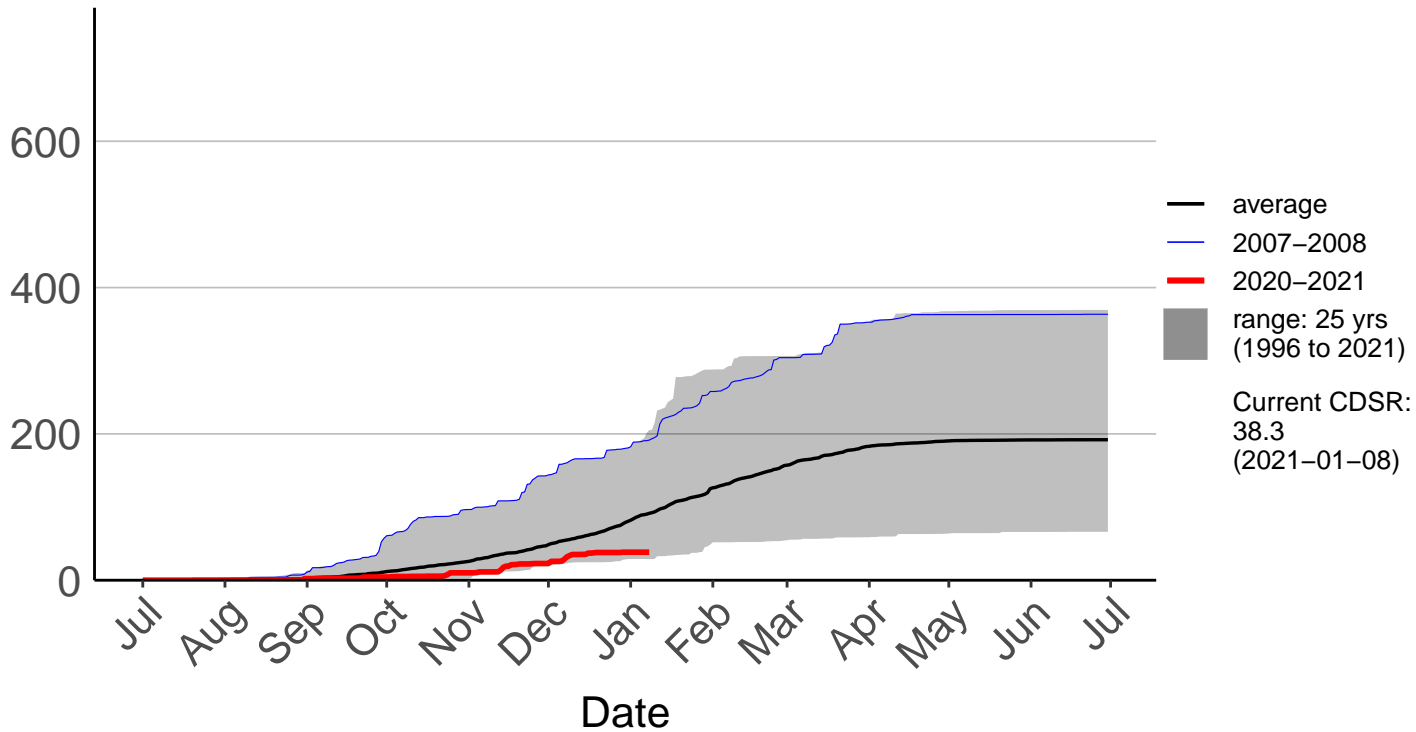

Cumulative Daily Severity Rating

South West Cape SYNOP – DISCONTINUED

Cumulative Daily Severity Rating

Stewart Island Raws

Cumulative Daily Severity Rating

Tanner Road Raws

Cumulative Daily Severity Rating

Tisbury Raws

Cumulative Daily Severity Rating

Tuatapere Raws

Cumulative Daily Severity Rating

Wilderness Raws

Cumulative Daily Severity Rating

Wreys Bush Raws

Cumulative Daily Severity Rating