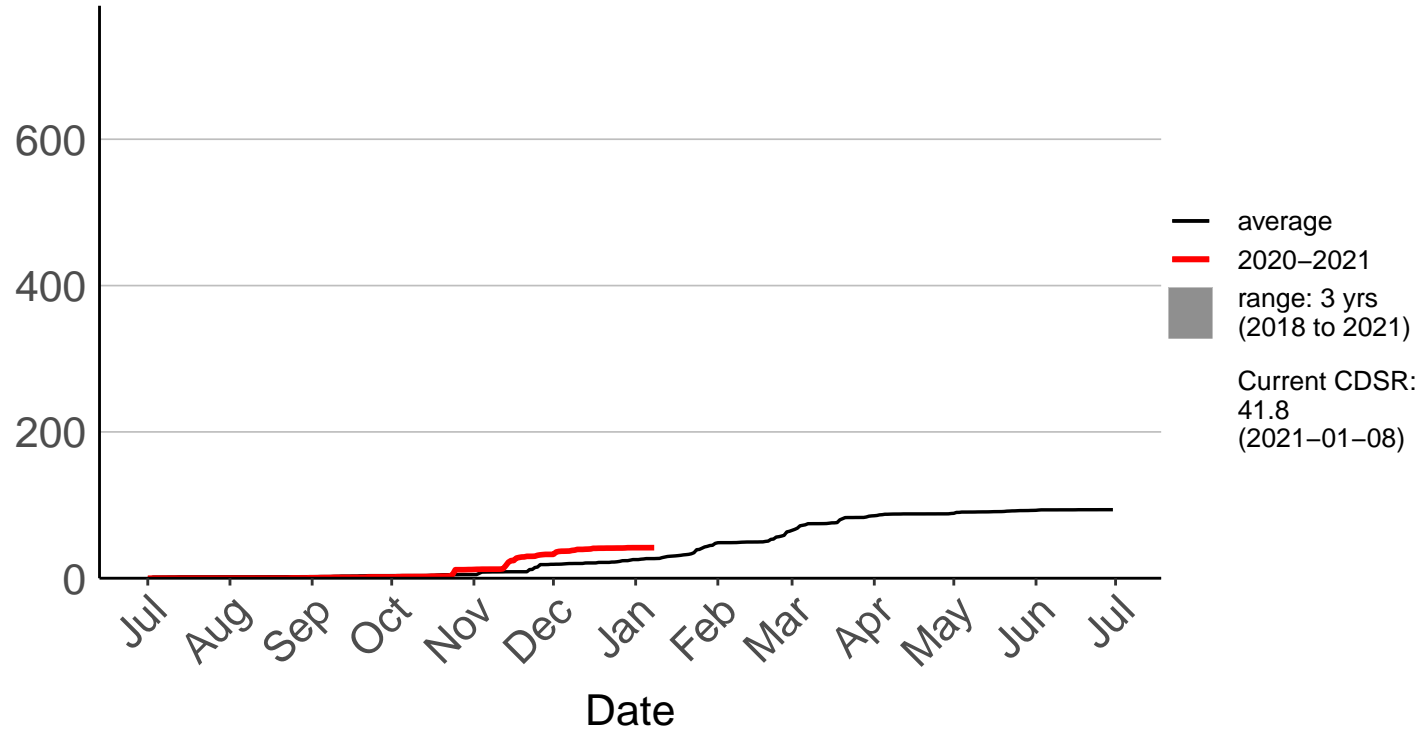

Barnhill Raws

Cumulative Daily Severity Rating

Blackmount Raws

Cumulative Daily Severity Rating

Edendale Raws

Cumulative Daily Severity Rating

Garston Raws

Cumulative Daily Severity Rating

— average
— 2007-2008
— 2020-2021
■ range: 17 yrs (2004 to 2021)

Current CDSR: 53.7 (2021-01-08)

Gore Aws – DISCONTINUED

Cumulative Daily Severity Rating

Invercargill Aero SYNOP – DISCONTINUED

Cumulative Daily Severity Rating