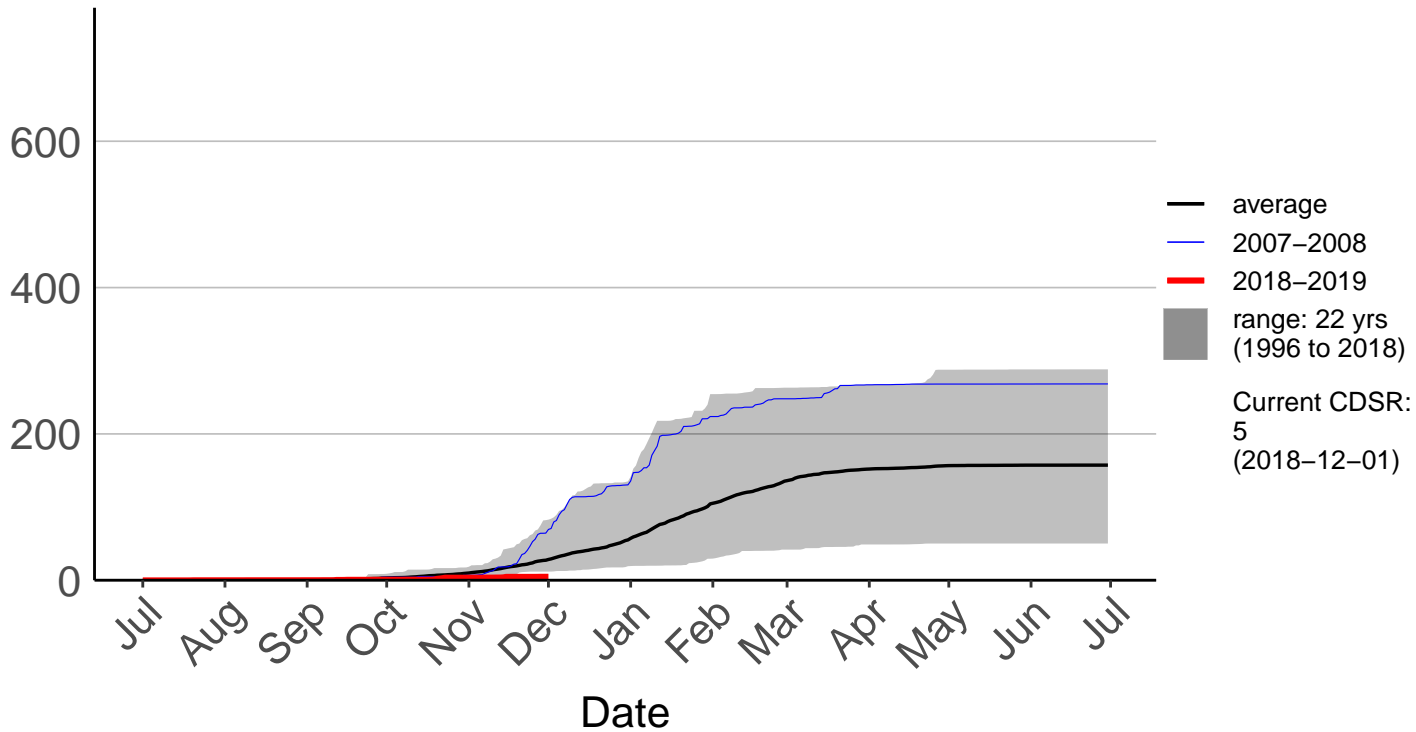

— average
— 2007-2008
— 2020-2021
■ range: 17 yrs (2004 to 2021)

Current CDSR: 53.7 (2021-01-08)

Gore Aws – DISCONTINUED

Cumulative Daily Severity Rating

Invercargill Aero SYNOP – DISCONTINUED

Cumulative Daily Severity Rating

Lumsden Aws – DISCONTINUED

Cumulative Daily Severity Rating

Manapouri Aero Aws – DISCONTINUED

Cumulative Daily Severity Rating

Milford Sound Raws

Otama Raws

Cumulative Daily Severity Rating

Slopedown Raws