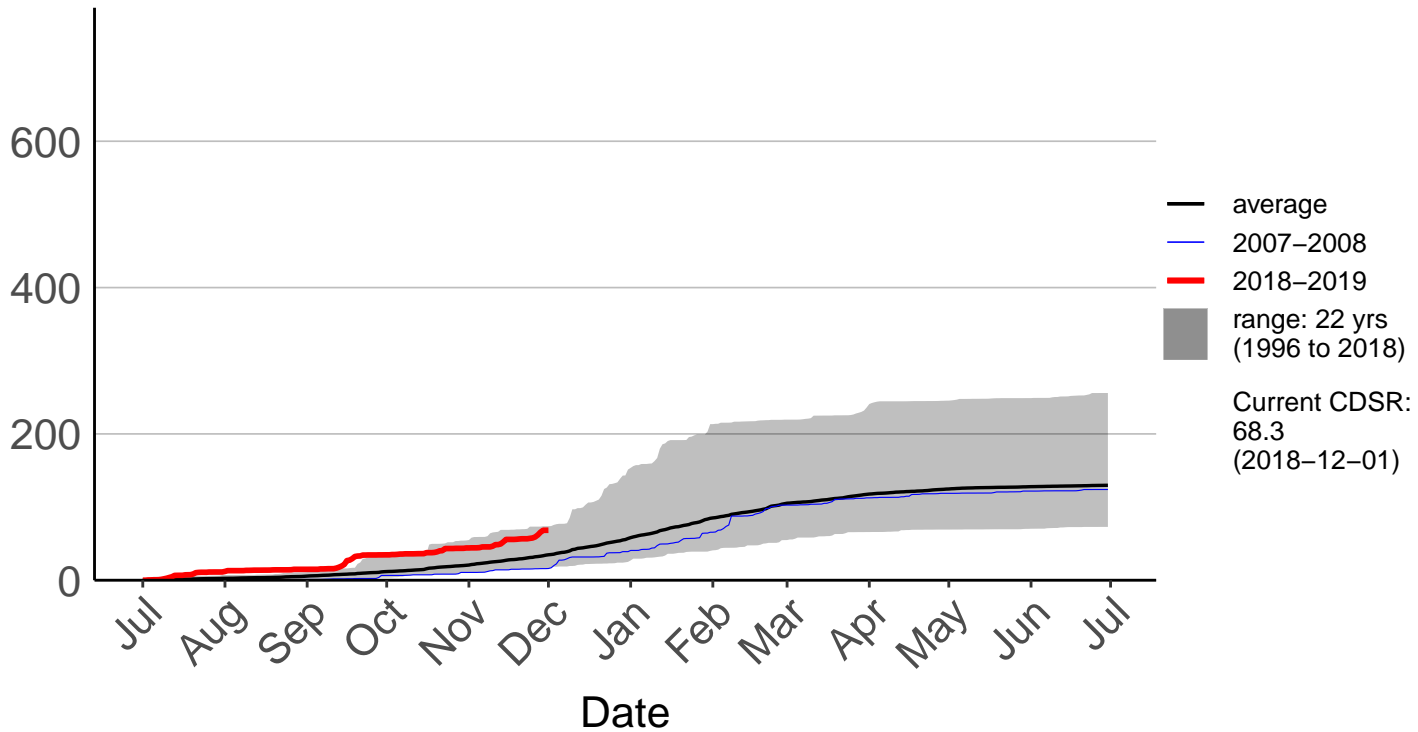

South West Cape SYNOP – DISCONTINUED

Cumulative Daily Severity Rating