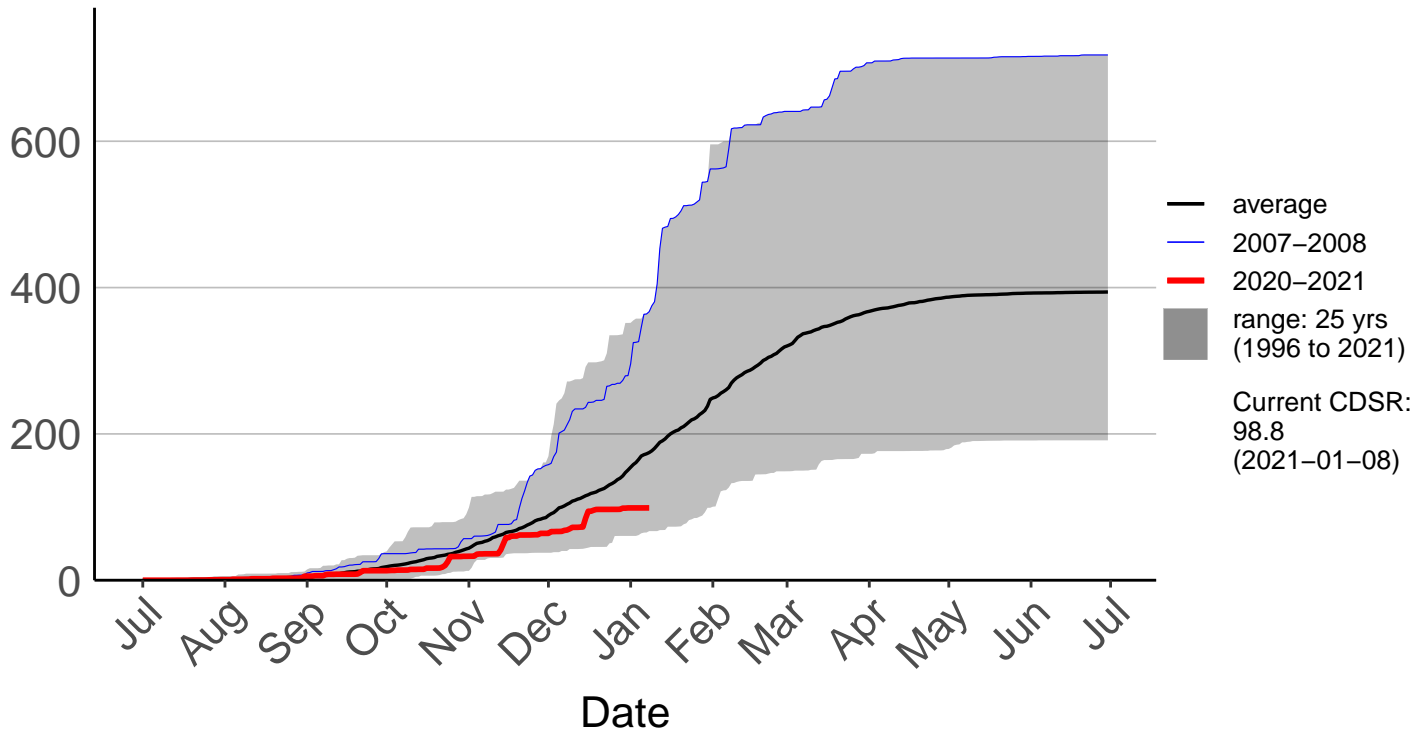

Barnhill Raws

Cumulative Daily Severity Rating

Blackmount Raws

Cumulative Daily Severity Rating

Edendale Raws

Cumulative Daily Severity Rating

Garston Raws

Cumulative Daily Severity Rating

— average
— 2007-2008
— 2020-2021
■ range: 17 yrs (2004 to 2021)

Current CDSR: 53.7 (2021-01-08)

Gore Aws – DISCONTINUED

Cumulative Daily Severity Rating

Invercargill Aero SYNOP – DISCONTINUED

Cumulative Daily Severity Rating

Cumulative Daily Severity Rating

South West Cape SYNOP – DISCONTINUED

Cumulative Daily Severity Rating

Stewart Island Raws

Cumulative Daily Severity Rating

Tanner Road Raws

Cumulative Daily Severity Rating

Tisbury Raws