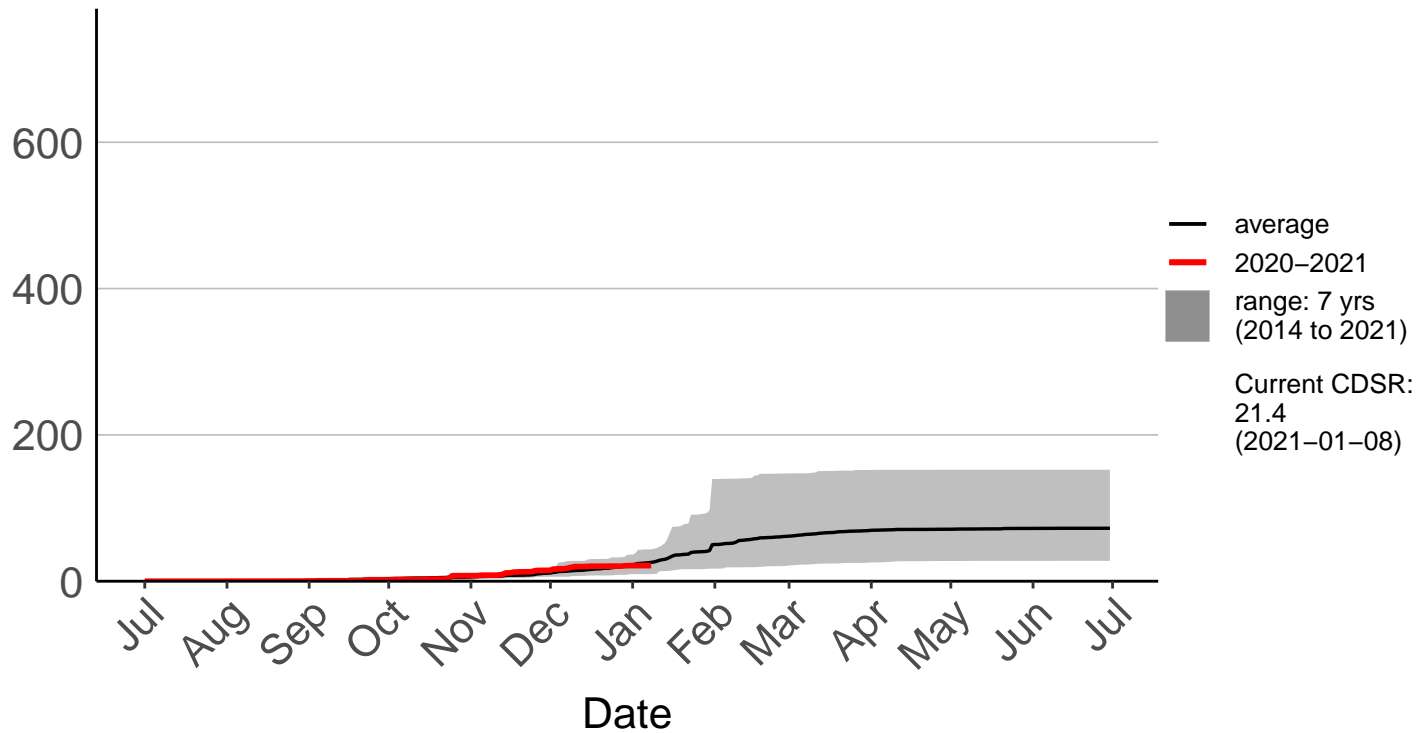

Cumulative Daily Severity Rating

South West Cape SYNOP – DISCONTINUED

Cumulative Daily Severity Rating

Stewart Island Raws

Cumulative Daily Severity Rating

Tanner Road Raws

Cumulative Daily Severity Rating

Tisbury Raws

Cumulative Daily Severity Rating

Tuatapere Raws

Cumulative Daily Severity Rating

Wilderness Raws

Cumulative Daily Severity Rating

Wreys Bush Raws

Cumulative Daily Severity Rating