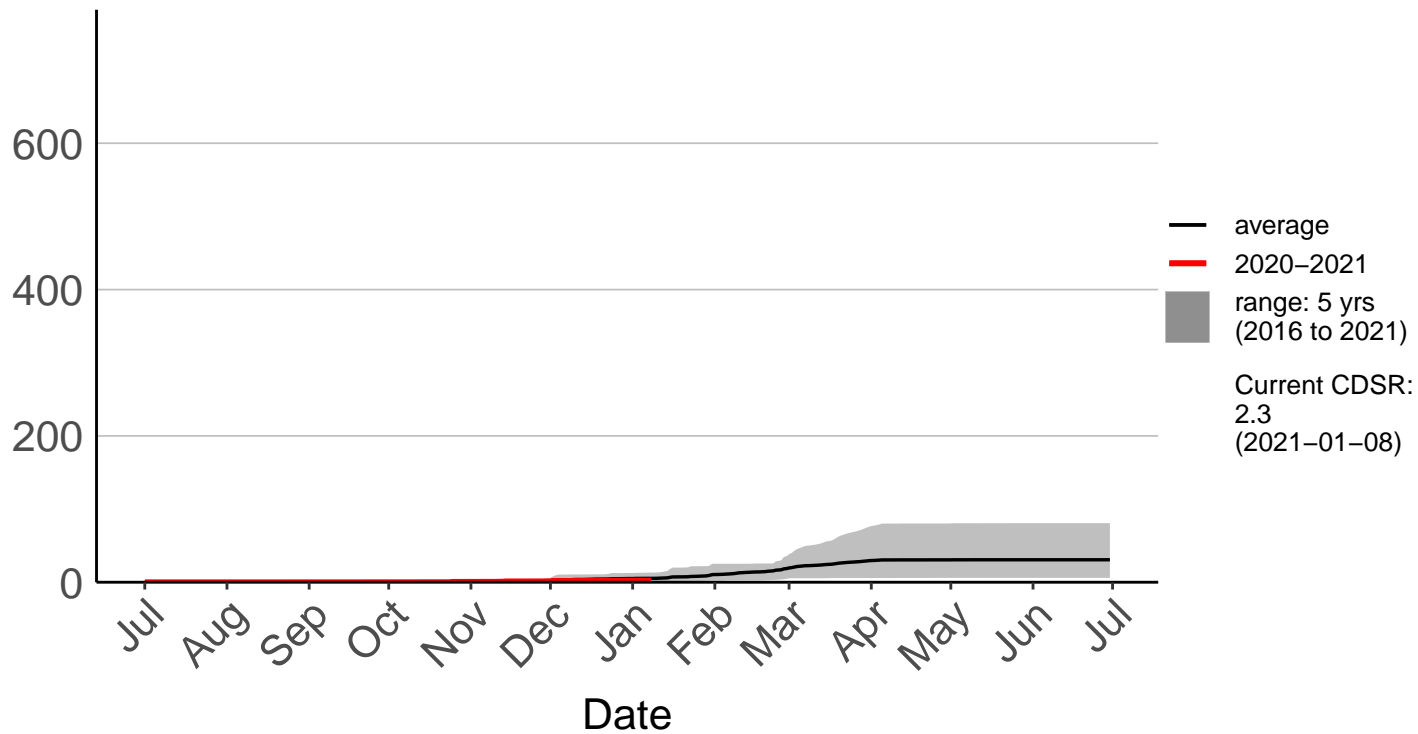

Cumulative Daily Severity Rating

South West Cape SYNOP – DISCONTINUED

Cumulative Daily Severity Rating

Stewart Island Raws

Cumulative Daily Severity Rating

Tanner Road Raws

Cumulative Daily Severity Rating

Tisbury Raws

Cumulative Daily Severity Rating

Tuatapere Raws

Cumulative Daily Severity Rating

Wilderness Raws

Cumulative Daily Severity Rating

Wreys Bush Raws

Cumulative Daily Severity Rating