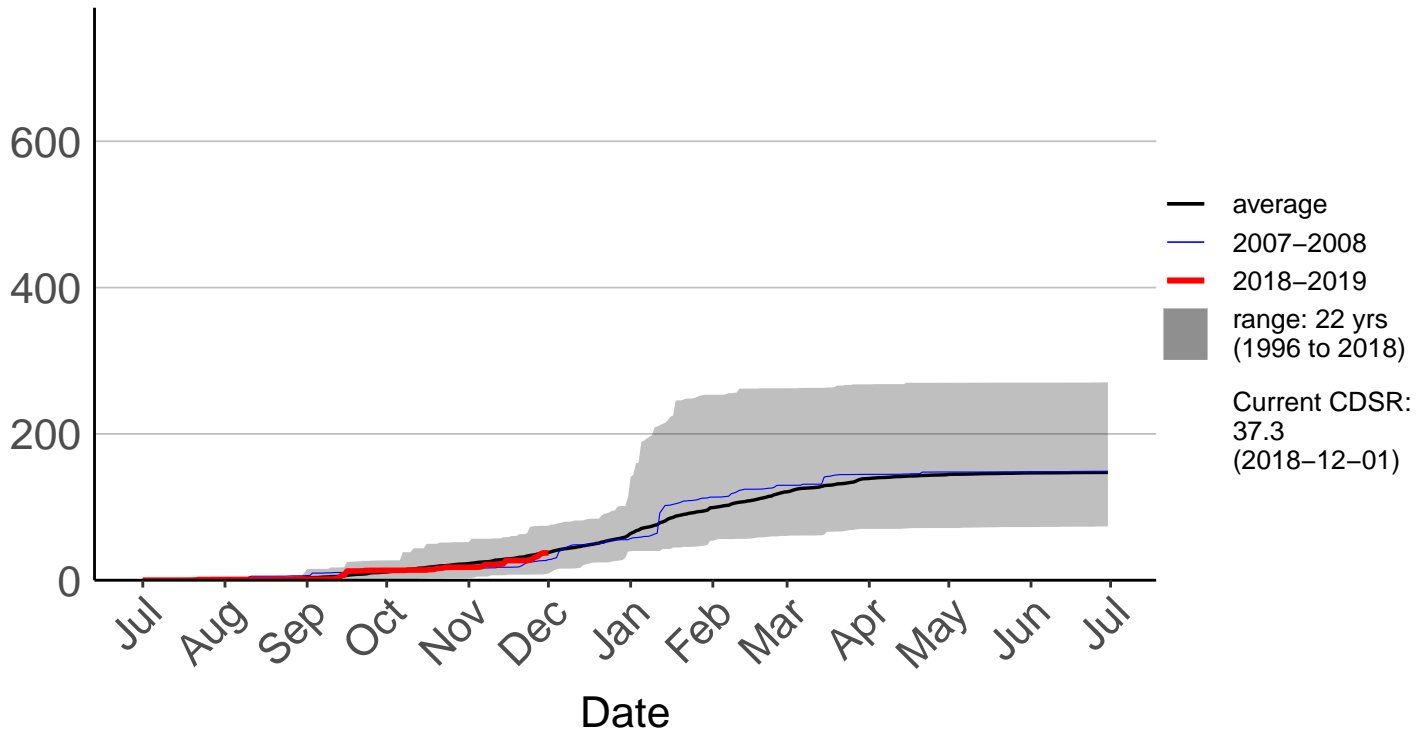

Barnhill Raws

Cumulative Daily Severity Rating

Blackmount Raws

Cumulative Daily Severity Rating

Edendale Raws

Cumulative Daily Severity Rating

Garston Raws

Cumulative Daily Severity Rating

— average
— 2007-2008
— 2020-2021
■ range: 17 yrs (2004 to 2021)

Current CDSR: 53.7 (2021-01-08)

Gore Aws – DISCONTINUED

Cumulative Daily Severity Rating

Invercargill Aero SYNOP – DISCONTINUED

Cumulative Daily Severity Rating