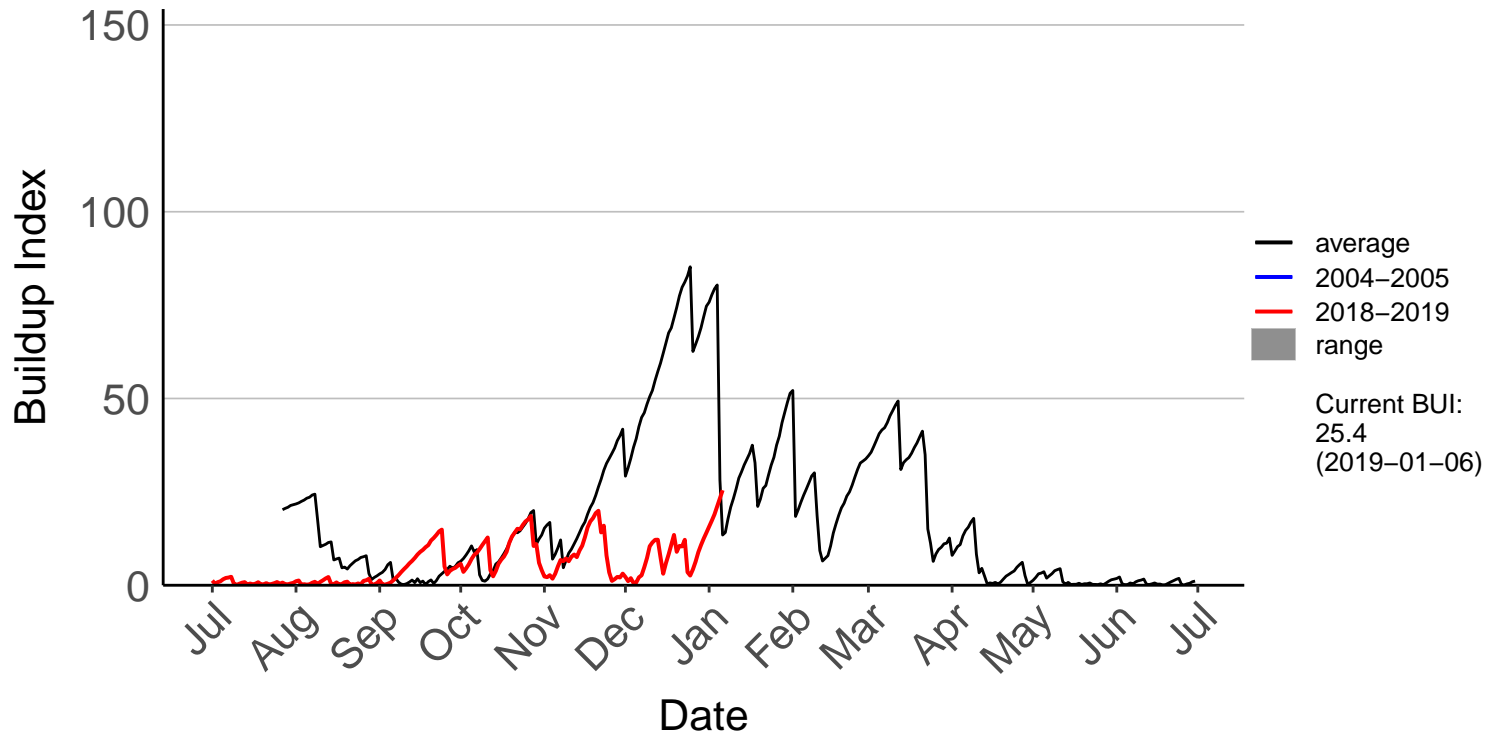

Goudies 2 Raws

Goudies Raws – DISCONTINUED

Hautu Raws

Matea Raws

Minginui Raws

Rotoaira Raws

Ruatahuna Raws

Tahorakuri Raws

Taupo Raws

Taupo SYNOP

Tihoi Raws

Webb Raws – DISCONTINUED