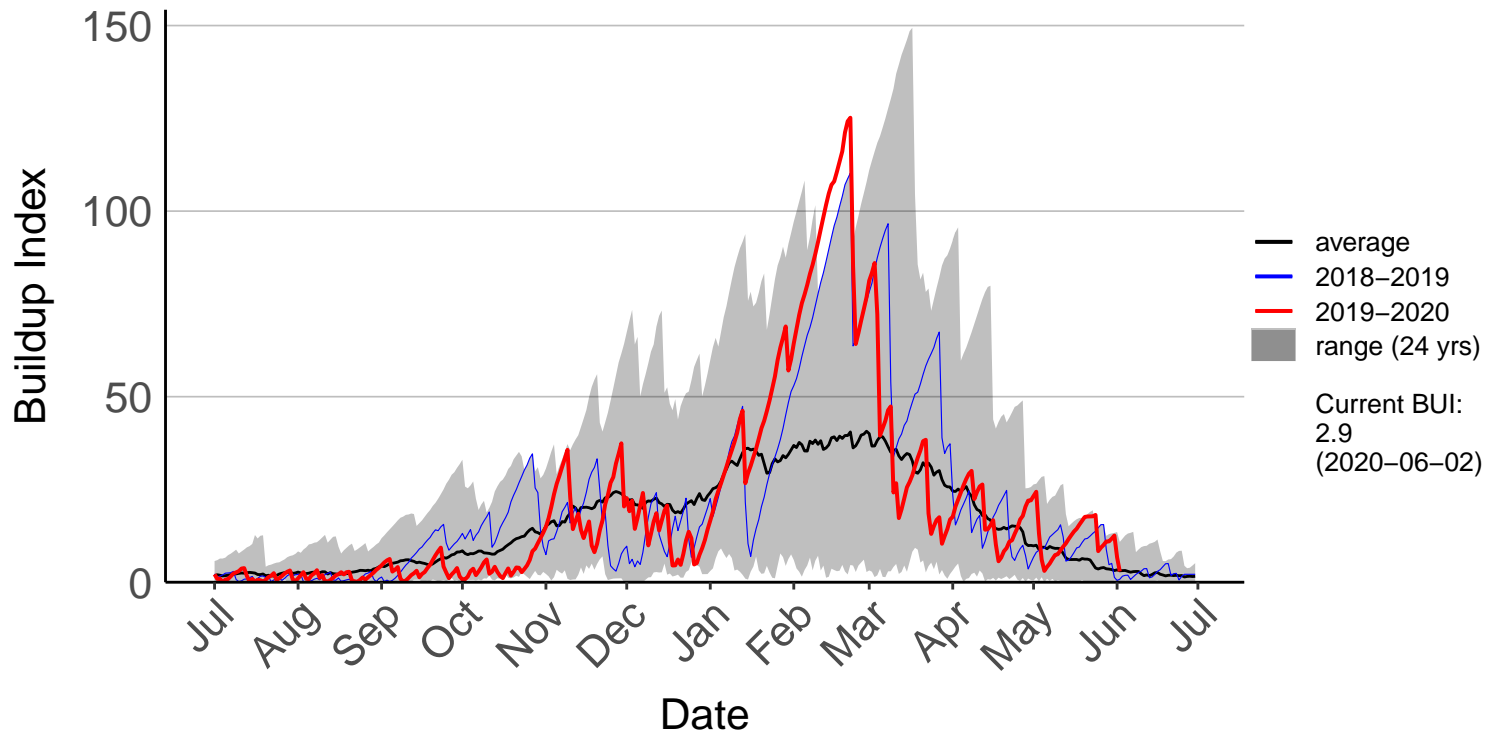

Goudies 2 Raws (Mar 2017 to Jun 2020)

Goudies Raws (Feb 1999 to Feb 2017) – DISCONTINUED

Hautu Raws (Jul 2017 to Jun 2020)

Matea Raws (Feb 1999 to Jun 2020)

Minginui Raws (Jul 1998 to Jun 2020)

Rotoaira Raws (Jul 2017 to Jun 2020)

Ruatahuna Raws (Jul 2017 to Jun 2020)

Tahorakuri Raws (Jul 1996 to Jun 2020)

Taupo Raws (Oct 2016 to Jun 2020)

Taupo SYNOP (Jul 1996 to Jun 2020)

Tihoi Raws (Jul 2017 to Jun 2020)

Webb Raws (Jan 2005 to Feb 2017) – DISCONTINUED