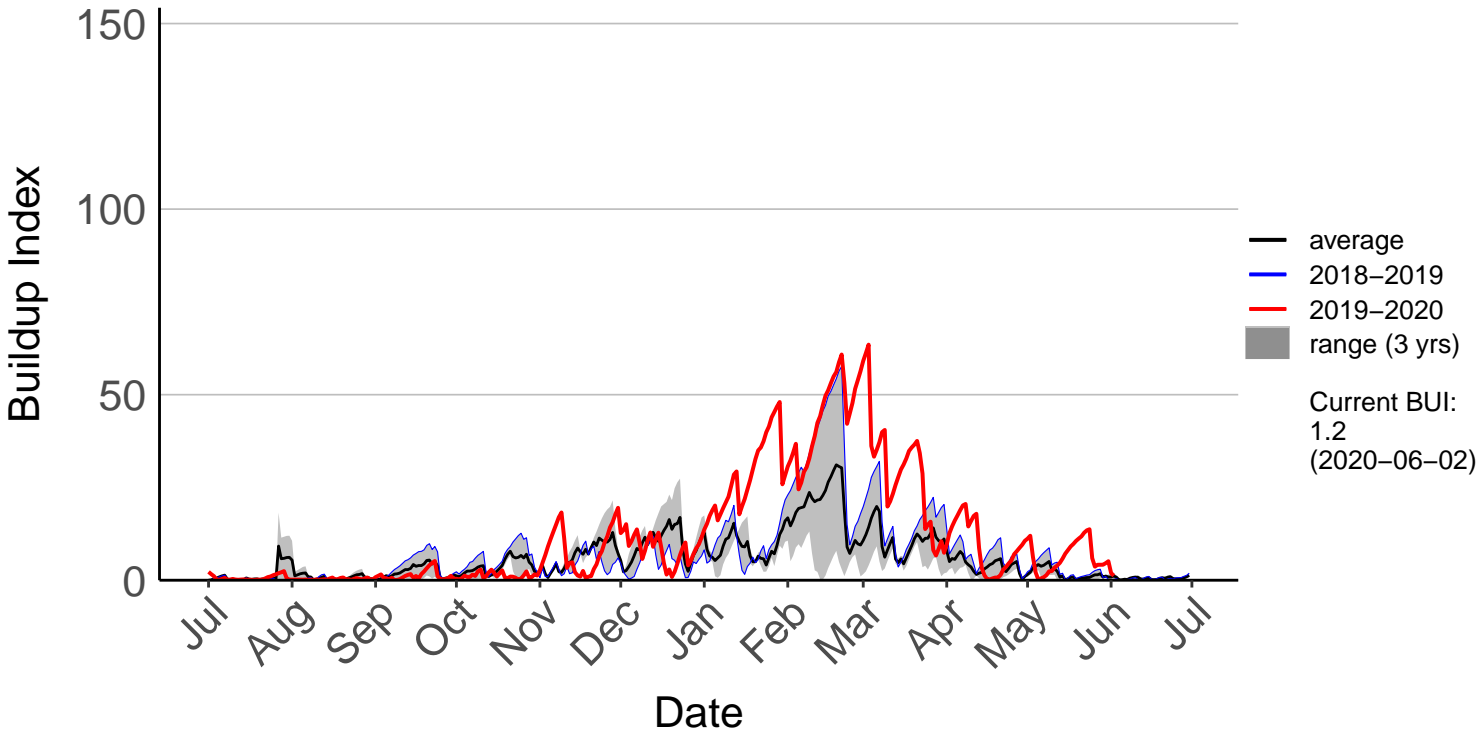

Goudies 2 Raws (Mar 2017 to Jun 2020)

Goudies Raws (Feb 1999 to Feb 2017) – DISCONTINUED

Hautu Raws (Jul 2017 to Jun 2020)

Matea Raws (Feb 1999 to Jun 2020)

Minginui Raws (Jul 1998 to Jun 2020)

Rotoaira Raws (Jul 2017 to Jun 2020)

Ruatahuna Raws (Jul 2017 to Jun 2020)

Tahorakuri Raws (Jul 1996 to Jun 2020)

Taupo Raws (Oct 2016 to Jun 2020)

Taupo SYNOP (Jul 1996 to Jun 2020)

Tihoi Raws (Jul 2017 to Jun 2020)

Webb Raws (Jan 2005 to Feb 2017) – DISCONTINUED