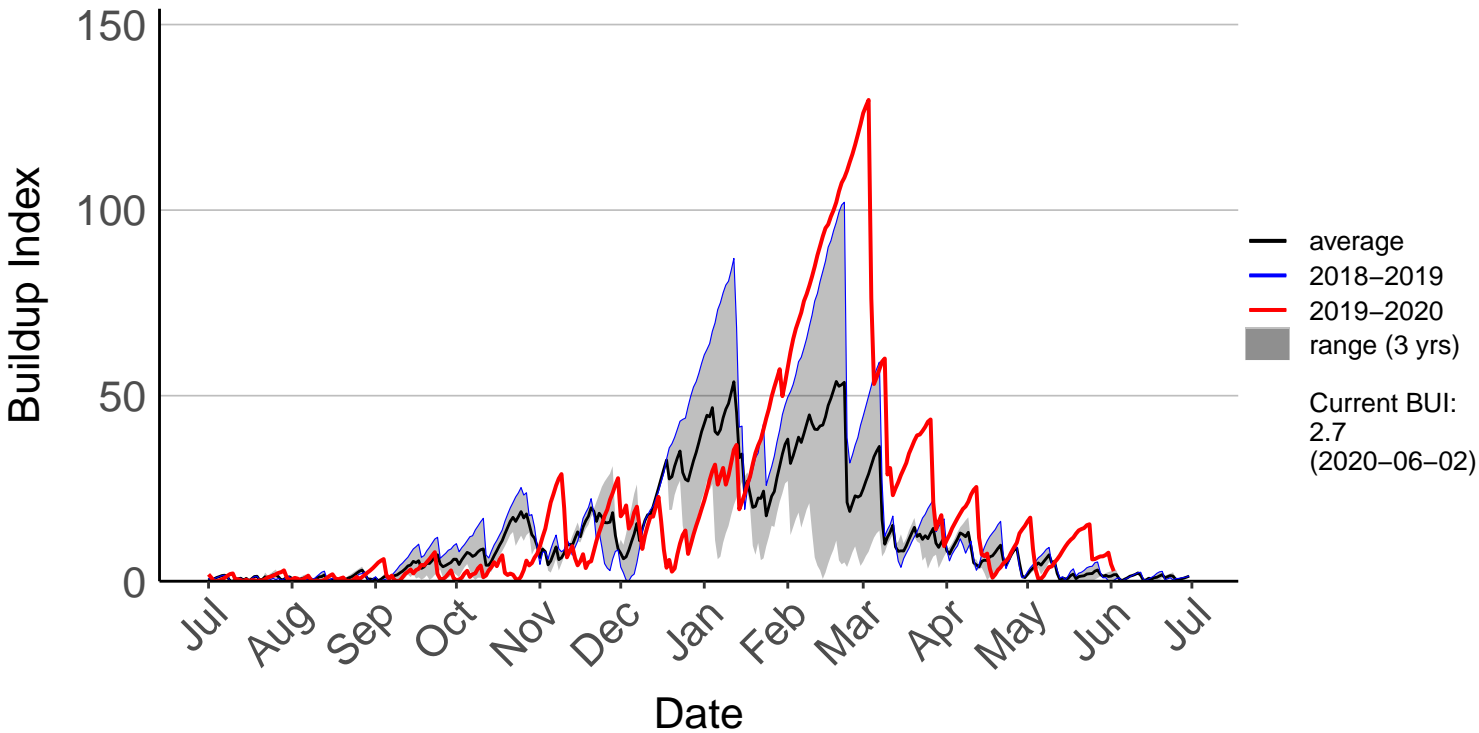

Goudies 2 Raws (Mar 2017 to Jun 2020)

Goudies Raws (Feb 1999 to Feb 2017) – DISCONTINUED

Hautu Raws (Jul 2017 to Jun 2020)

Matea Raws (Feb 1999 to Jun 2020)

Minginui Raws (Jul 1998 to Jun 2020)

Rotoaira Raws (Jul 2017 to Jun 2020)

Ruatahuna Raws (Jul 2017 to Jun 2020)

Tahorakuri Raws (Jul 1996 to Jun 2020)

Taupo Raws (Oct 2016 to Jun 2020)

Taupo SYNOP (Jul 1996 to Jun 2020)

Tihoi Raws (Jul 2017 to Jun 2020)

Webb Raws (Jan 2005 to Feb 2017) – DISCONTINUED