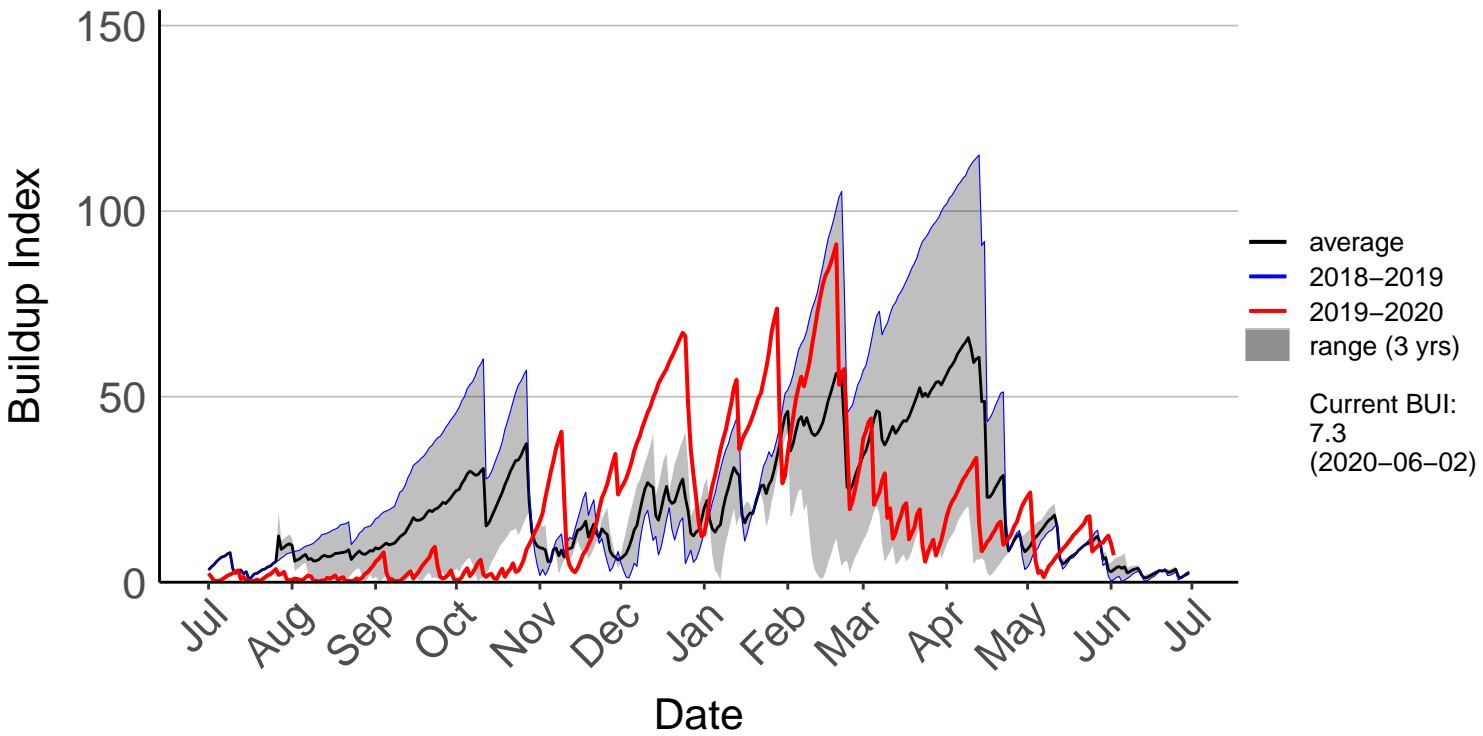

Goudies 2 Raws (Mar 2017 to Jun 2020)

Goudies Raws (Feb 1999 to Feb 2017) – DISCONTINUED

Hautu Raws (Jul 2017 to Jun 2020)

Matea Raws (Feb 1999 to Jun 2020)

Minginui Raws (Jul 1998 to Jun 2020)

Rotoaira Raws (Jul 2017 to Jun 2020)

Ruatahuna Raws (Jul 2017 to Jun 2020)

Tahorakuri Raws (Jul 1996 to Jun 2020)

Taupo Raws (Oct 2016 to Jun 2020)

Taupo SYNOP (Jul 1996 to Jun 2020)

Tihoi Raws (Jul 2017 to Jun 2020)

Webb Raws (Jan 2005 to Feb 2017) – DISCONTINUED