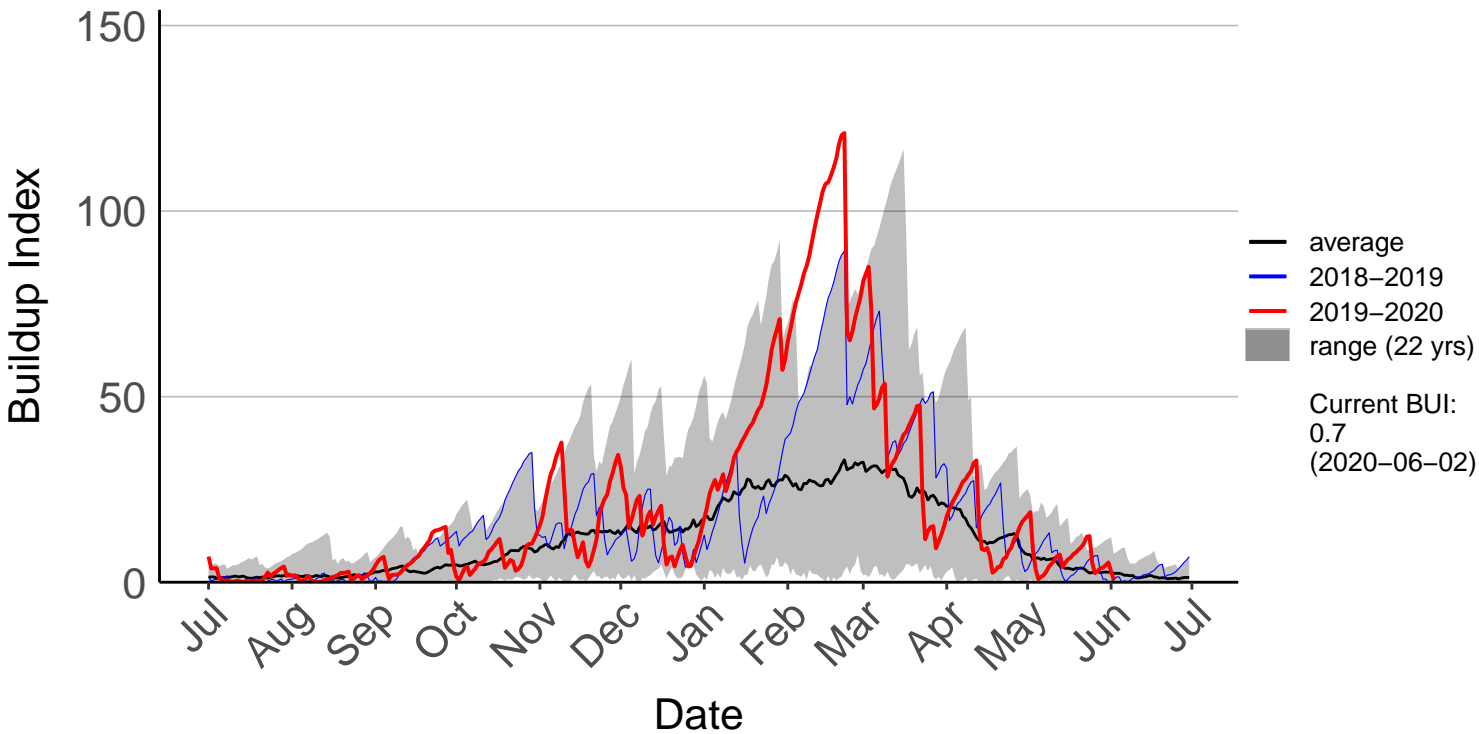

Goudies 2 Raws (Mar 2017 to Jun 2020)

Goudies Raws (Feb 1999 to Feb 2017) – DISCONTINUED

Hautu Raws (Jul 2017 to Jun 2020)

Matea Raws (Feb 1999 to Jun 2020)

Minginui Raws (Jul 1998 to Jun 2020)

Rotoaira Raws (Jul 2017 to Jun 2020)

Ruatahuna Raws (Jul 2017 to Jun 2020)

Tahorakuri Raws (Jul 1996 to Jun 2020)

Taupo Raws (Oct 2016 to Jun 2020)

Taupo SYNOP (Jul 1996 to Jun 2020)

Tihoi Raws (Jul 2017 to Jun 2020)

Webb Raws (Jan 2005 to Feb 2017) – DISCONTINUED