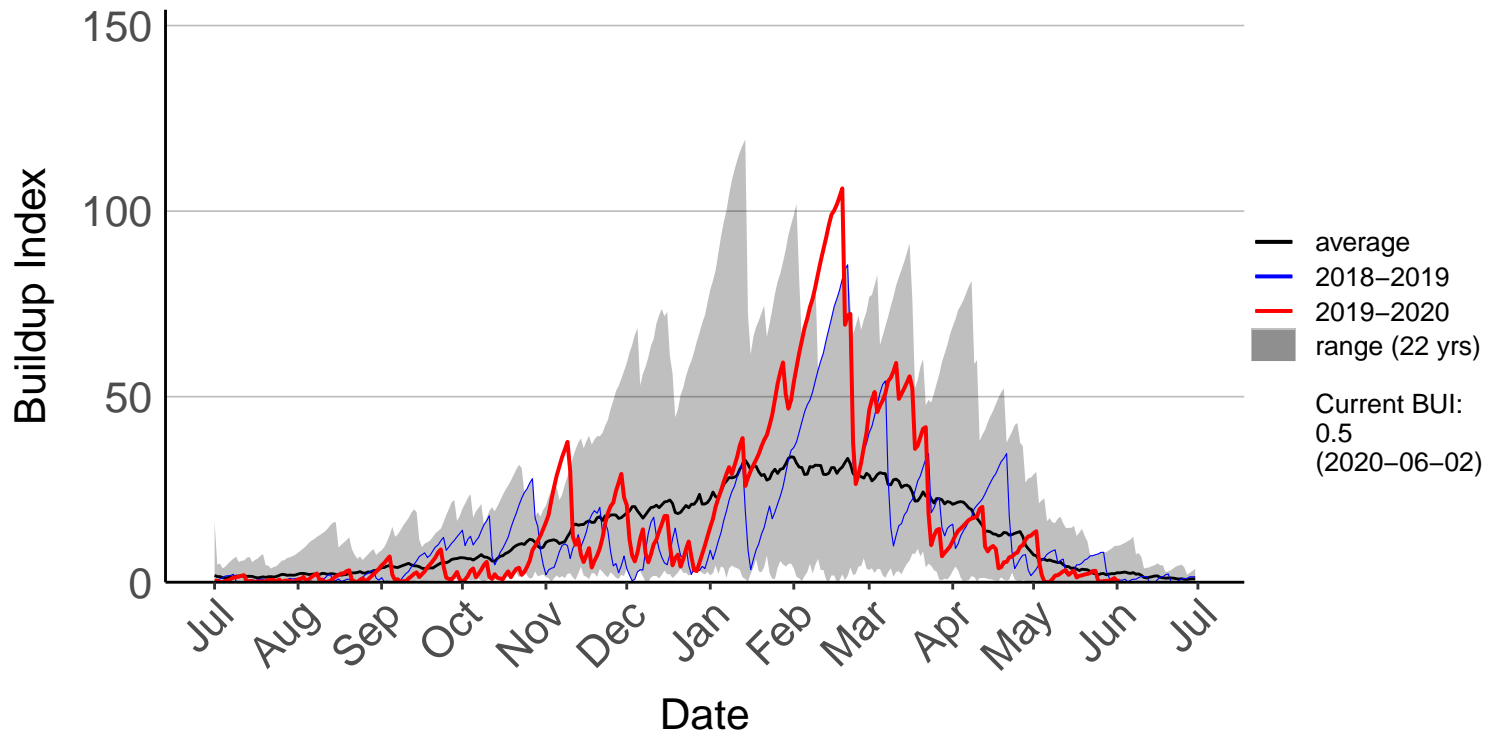

Goudies 2 Raws (Mar 2017 to Jun 2020)

Goudies Raws (Feb 1999 to Feb 2017) – DISCONTINUED

Hautu Raws (Jul 2017 to Jun 2020)

Matea Raws (Feb 1999 to Jun 2020)

Minginui Raws (Jul 1998 to Jun 2020)

Rotoaira Raws (Jul 2017 to Jun 2020)

Ruatahuna Raws (Jul 2017 to Jun 2020)

Tahorakuri Raws (Jul 1996 to Jun 2020)

Taupo Raws (Oct 2016 to Jun 2020)

Taupo SYNOP (Jul 1996 to Jun 2020)

Tihoi Raws (Jul 2017 to Jun 2020)

Webb Raws (Jan 2005 to Feb 2017) – DISCONTINUED