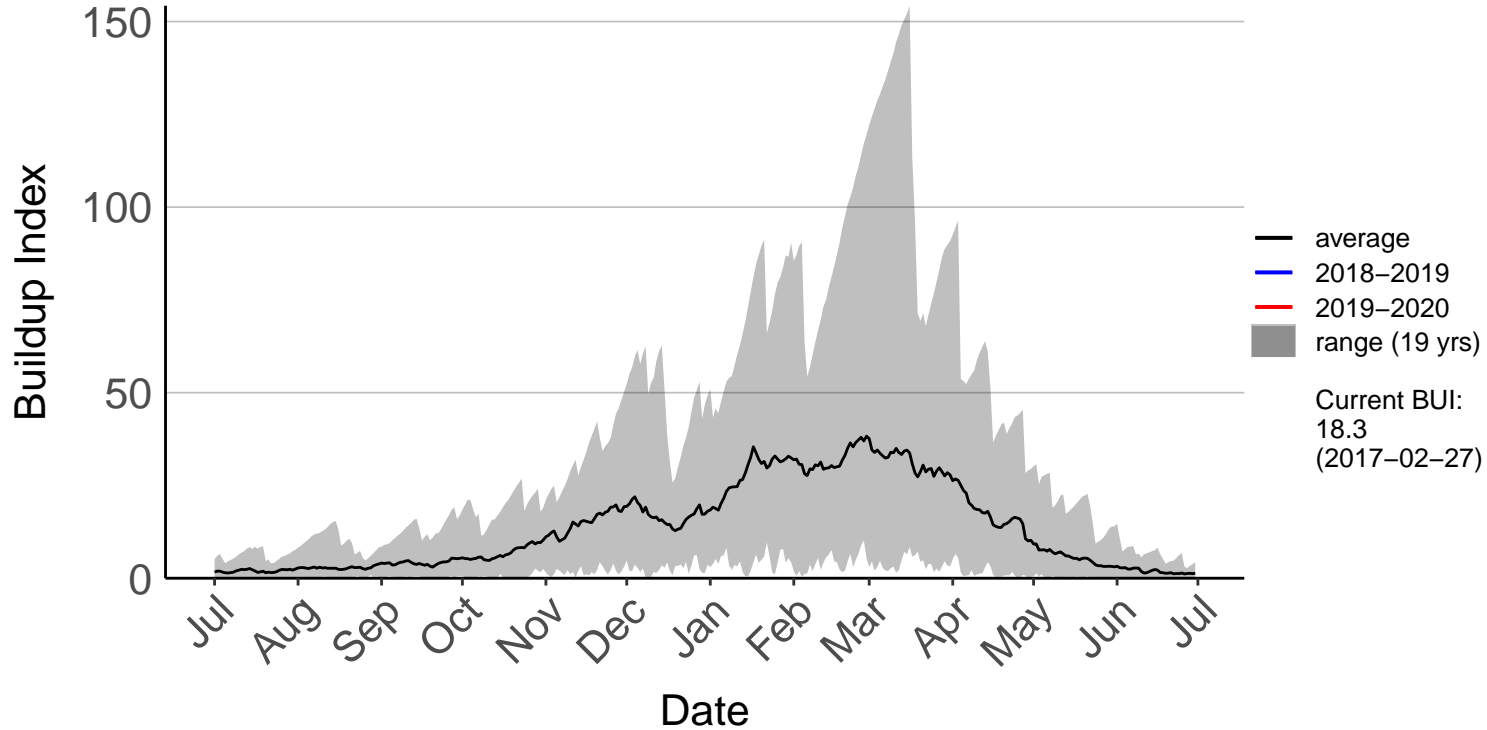

Goudies 2 Raws (Mar 2017 to Jun 2020)

Goudies Raws (Feb 1999 to Feb 2017) – DISCONTINUED

Hautu Raws (Jul 2017 to Jun 2020)

Matea Raws (Feb 1999 to Jun 2020)

Minginui Raws (Jul 1998 to Jun 2020)

Rotoaira Raws (Jul 2017 to Jun 2020)

Ruatahuna Raws (Jul 2017 to Jun 2020)

Tahorakuri Raws (Jul 1996 to Jun 2020)

Taupo Raws (Oct 2016 to Jun 2020)

Taupo SYNOP (Jul 1996 to Jun 2020)

Tihoi Raws (Jul 2017 to Jun 2020)

Webb Raws (Jan 2005 to Feb 2017) – DISCONTINUED