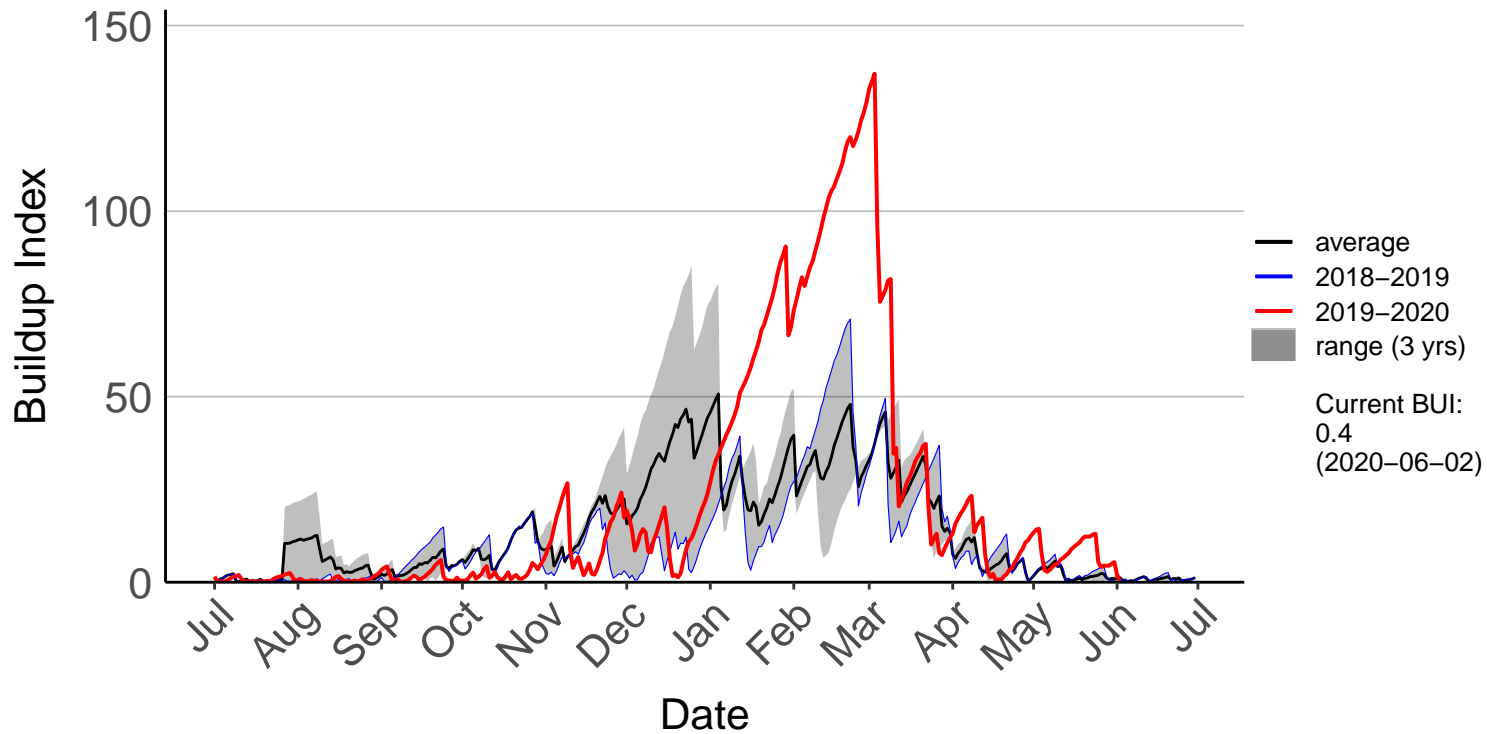

Ruatahuna Raws (Jul 2017 to Jun 2020)

Tahorakuri Raws (Jul 1996 to Jun 2020)

Taupo Raws (Oct 2016 to Jun 2020)

Taupo SYNOP (Jul 1996 to Jun 2020)

Tihoi Raws (Jul 2017 to Jun 2020)

Webb Raws (Jan 2005 to Feb 2017) – DISCONTINUED