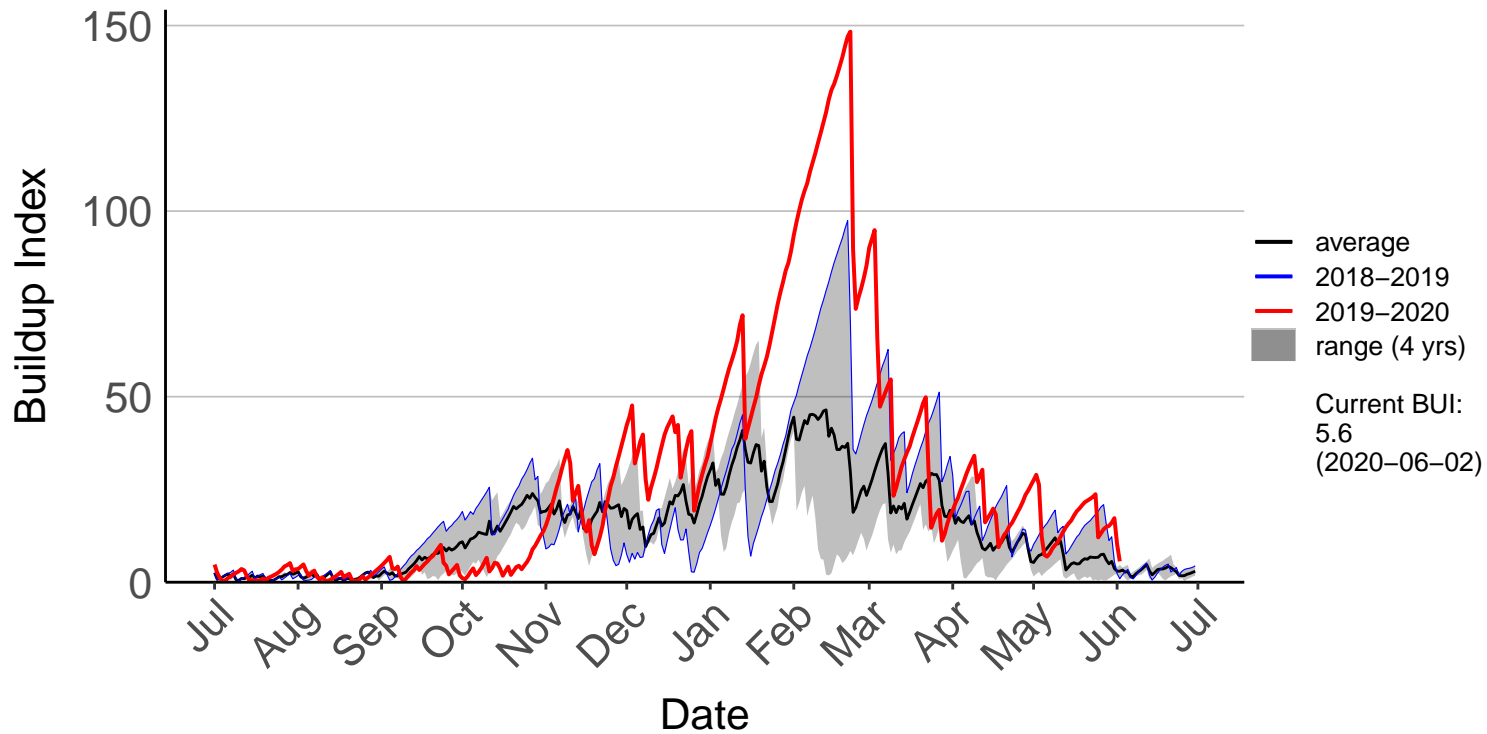

Goudies 2 Raws (Mar 2017 to Jun 2020)

Goudies Raws (Feb 1999 to Feb 2017) – DISCONTINUED

Hautu Raws (Jul 2017 to Jun 2020)

Matea Raws (Feb 1999 to Jun 2020)

Minginui Raws (Jul 1998 to Jun 2020)

Rotoaira Raws (Jul 2017 to Jun 2020)

Ruatahuna Raws (Jul 2017 to Jun 2020)

Tahorakuri Raws (Jul 1996 to Jun 2020)

Taupo Raws (Oct 2016 to Jun 2020)

Taupo SYNOP (Jul 1996 to Jun 2020)

Tihoi Raws (Jul 2017 to Jun 2020)

Webb Raws (Jan 2005 to Feb 2017) – DISCONTINUED