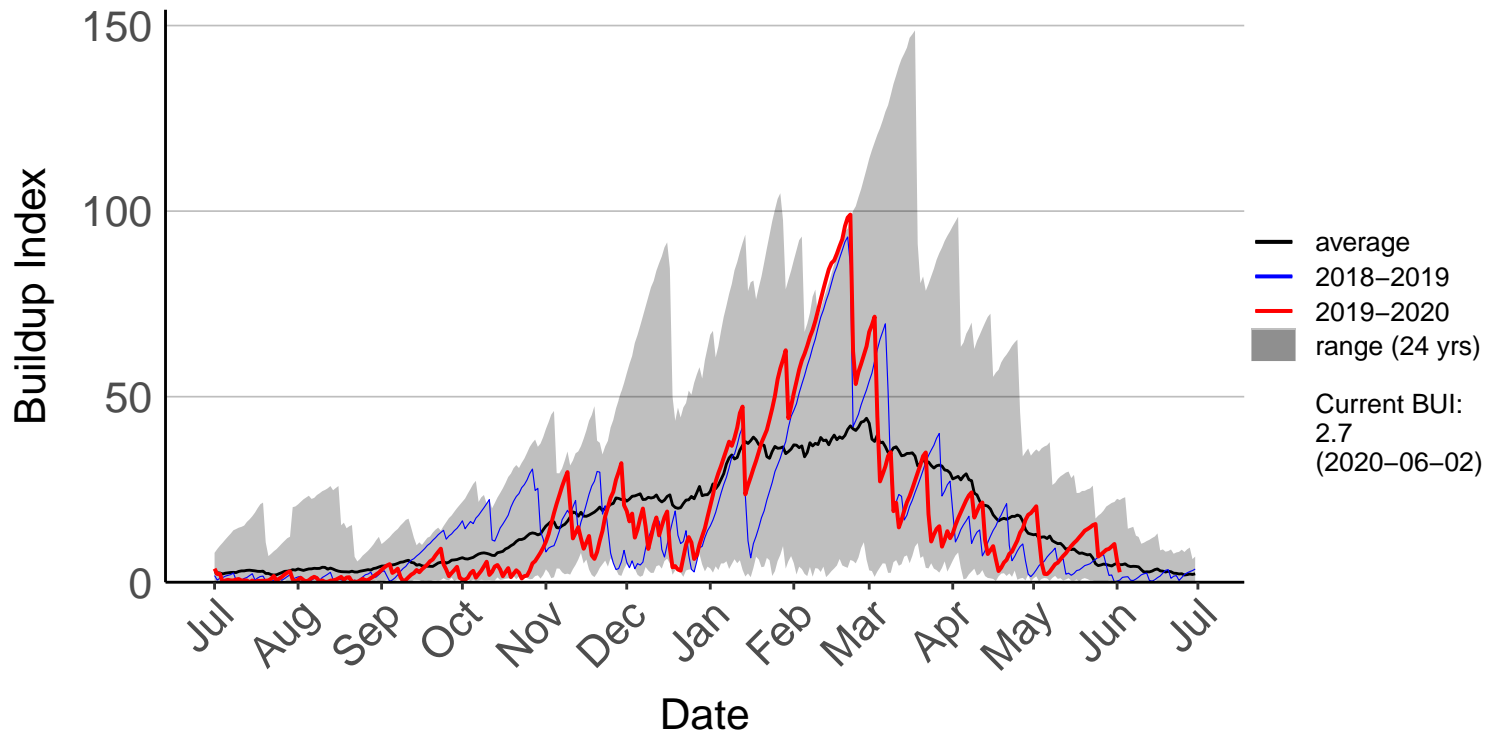

Ruatahuna Raws (Jul 2017 to Jun 2020)

Tahorakuri Raws (Jul 1996 to Jun 2020)

Taupo Raws (Oct 2016 to Jun 2020)

Taupo SYNOP (Jul 1996 to Jun 2020)

Tihoi Raws (Jul 2017 to Jun 2020)

Webb Raws (Jan 2005 to Feb 2017) – DISCONTINUED