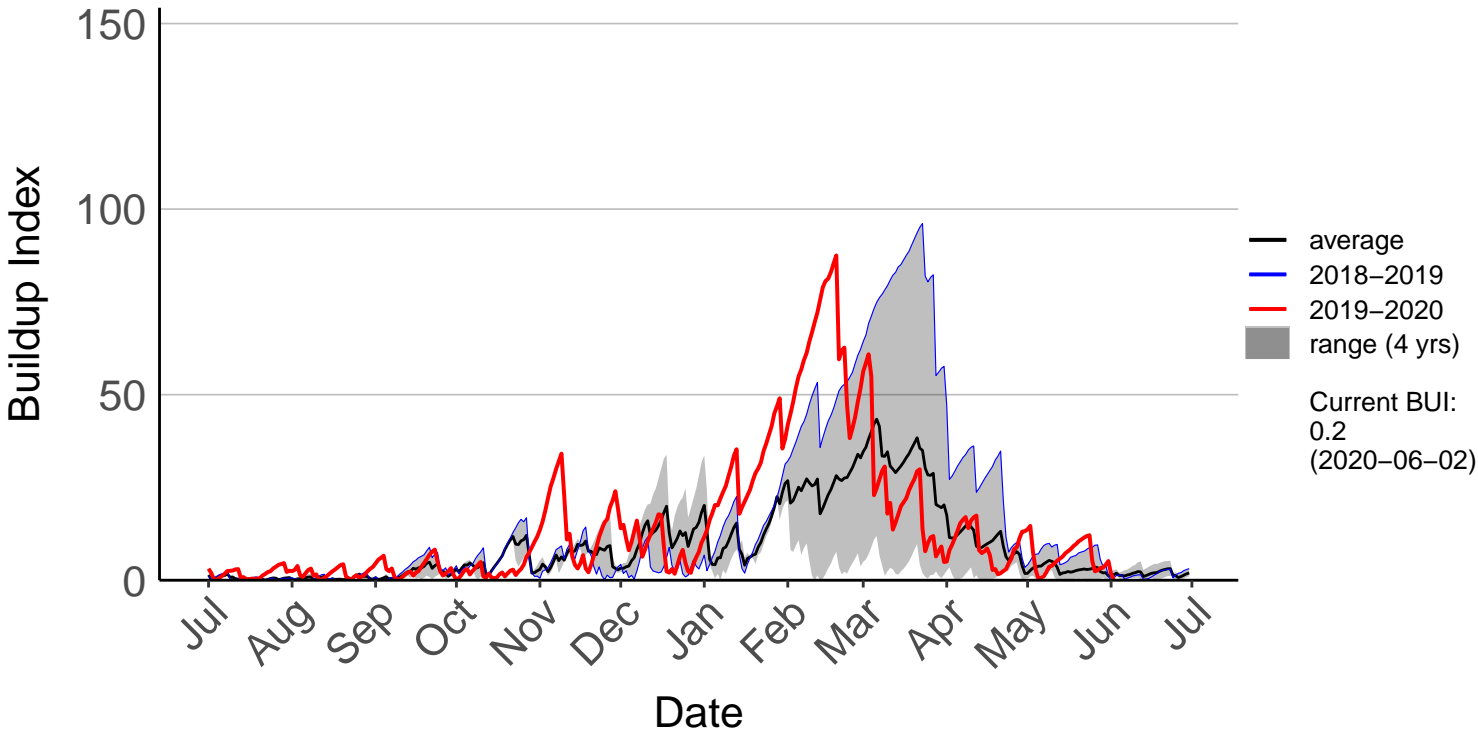

Goudies 2 Raws (Mar 2017 to Jun 2020)

Goudies Raws (Feb 1999 to Feb 2017) – DISCONTINUED

Hautu Raws (Jul 2017 to Jun 2020)

Matea Raws (Feb 1999 to Jun 2020)

Minginui Raws (Jul 1998 to Jun 2020)

Rotoaira Raws (Jul 2017 to Jun 2020)

Ruatahuna Raws (Jul 2017 to Jun 2020)

Tahorakuri Raws (Jul 1996 to Jun 2020)

Taupo Raws (Oct 2016 to Jun 2020)

Taupo SYNOP (Jul 1996 to Jun 2020)

Tihoi Raws (Jul 2017 to Jun 2020)

Webb Raws (Jan 2005 to Feb 2017) – DISCONTINUED