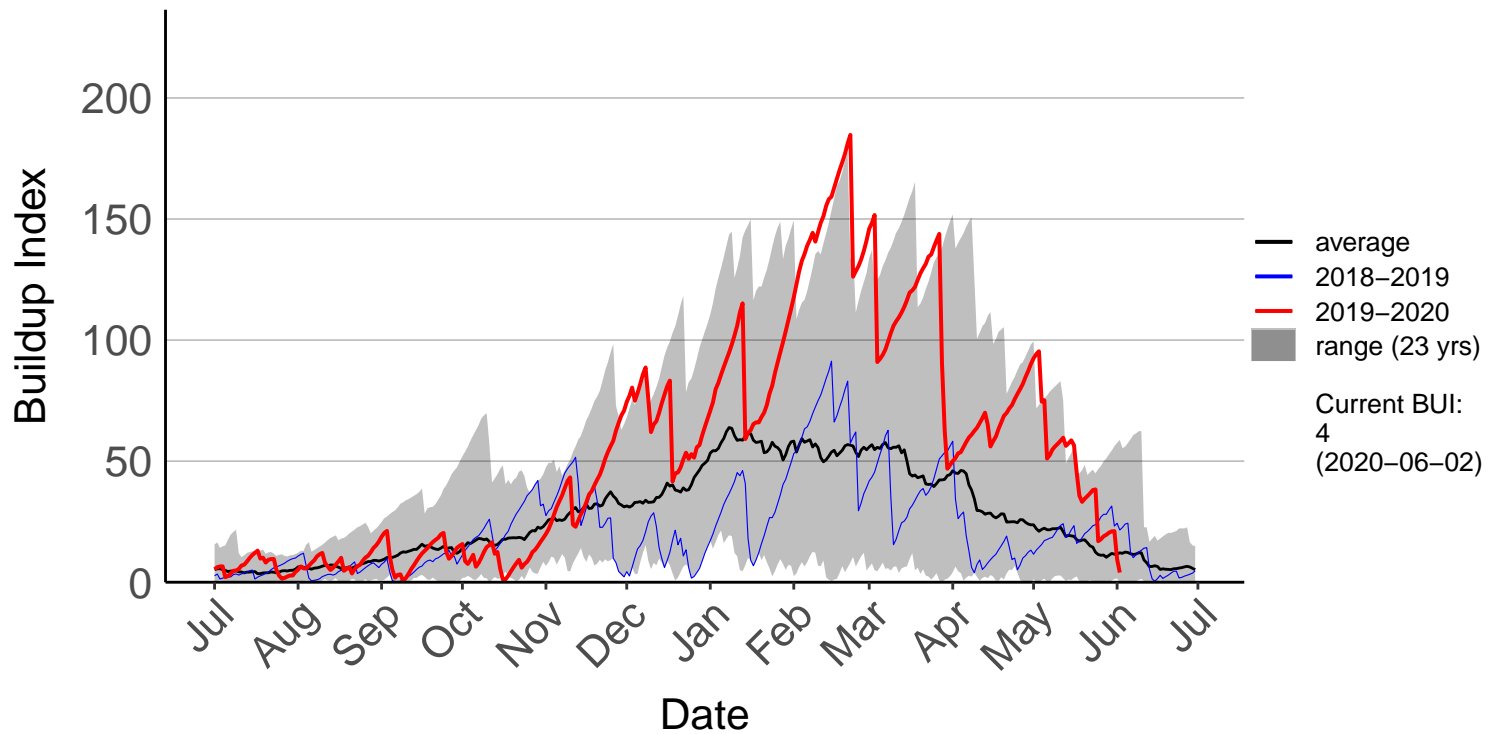

Ongaonga Raws (Oct 1997 to Jun 2020)