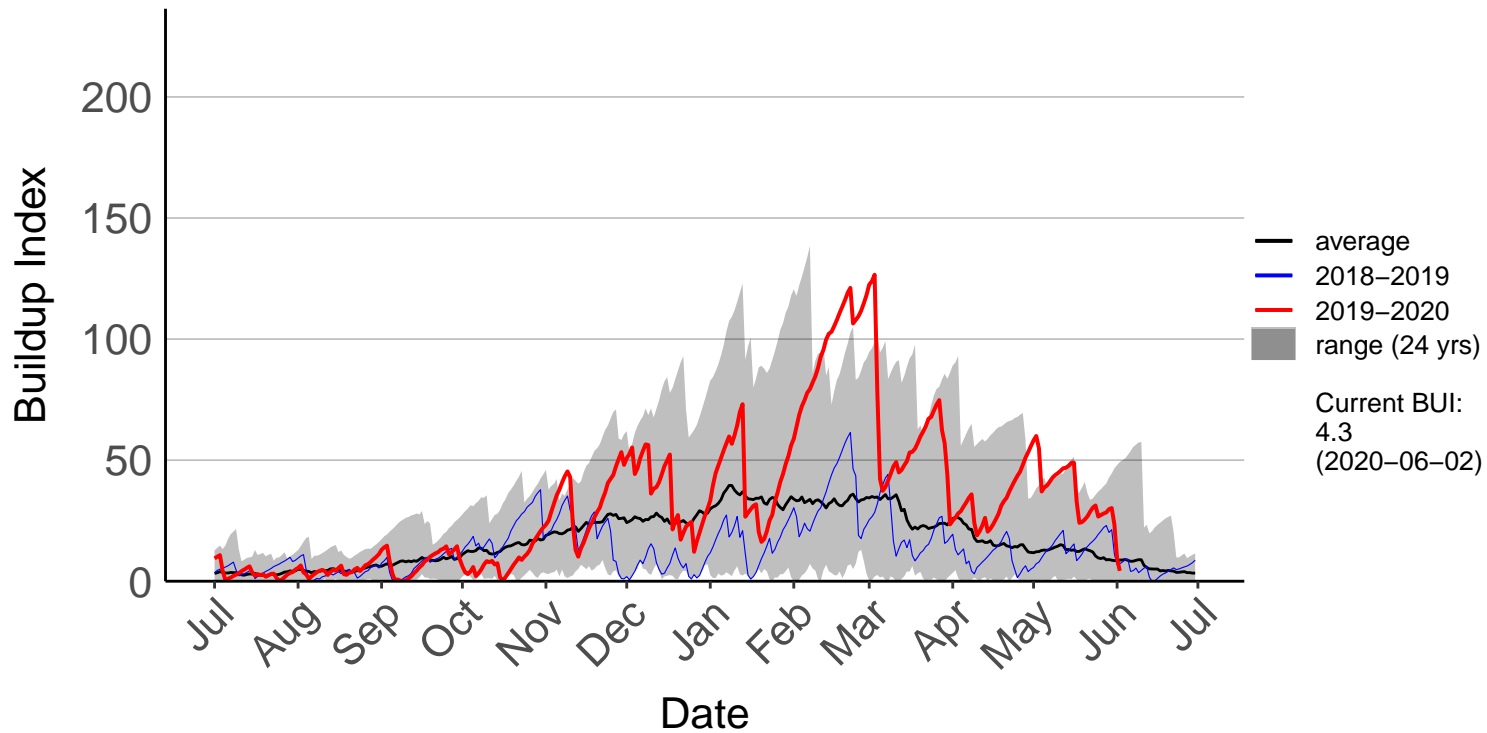

Waihau Raws (Jul 1996 to Jun 2020)