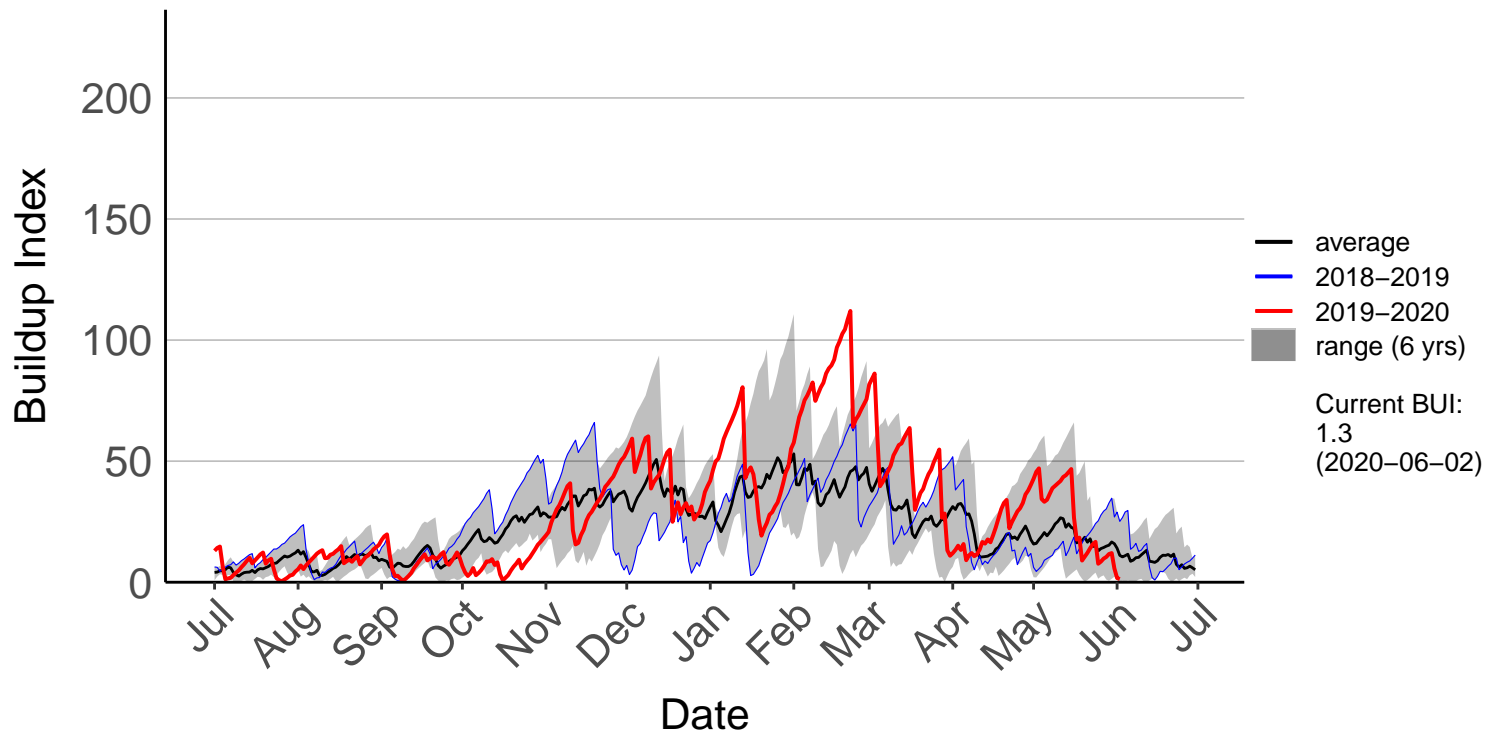

Te Apiti Road Raws (Jan 2015 to Jun 2020)