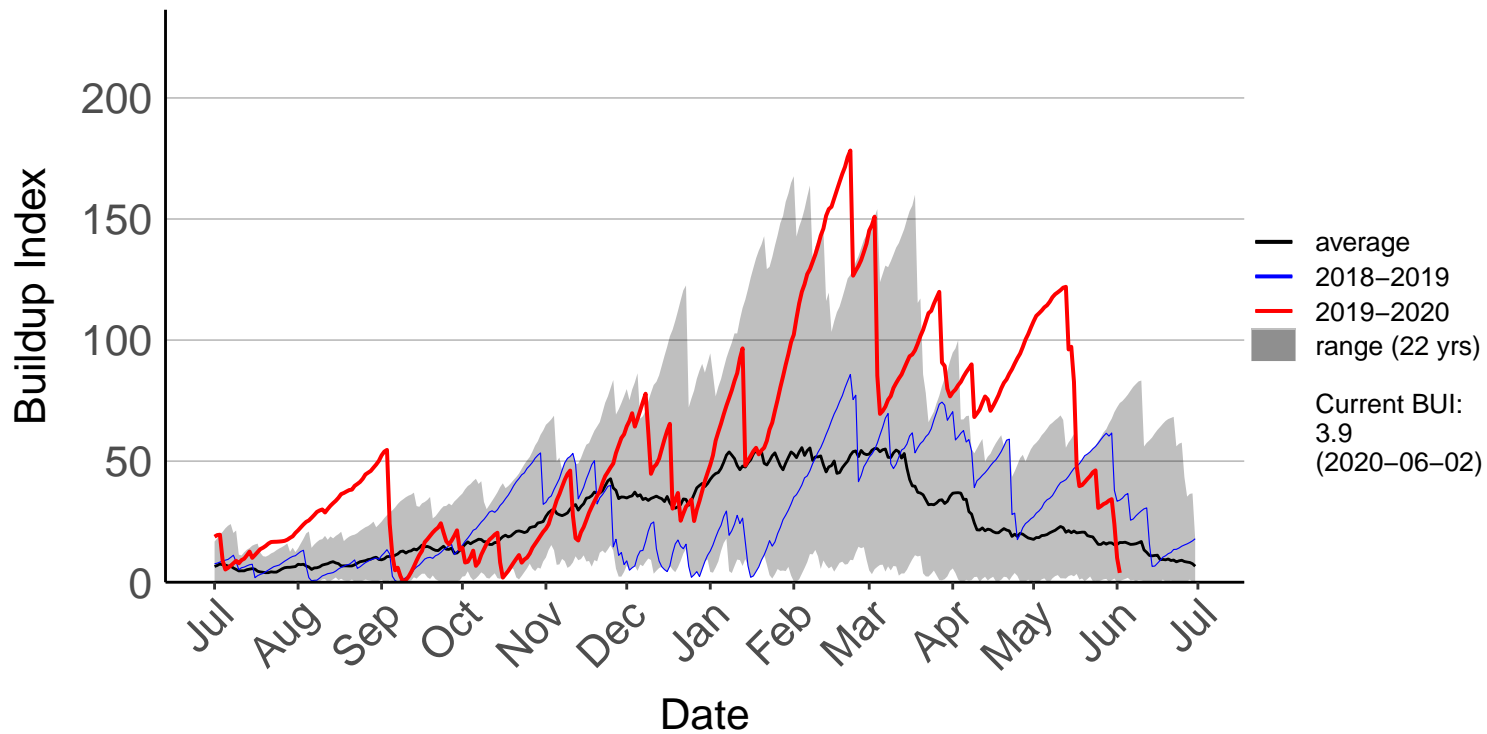

Crownthorpe Raws (Mar 1999 to Jun 2020)