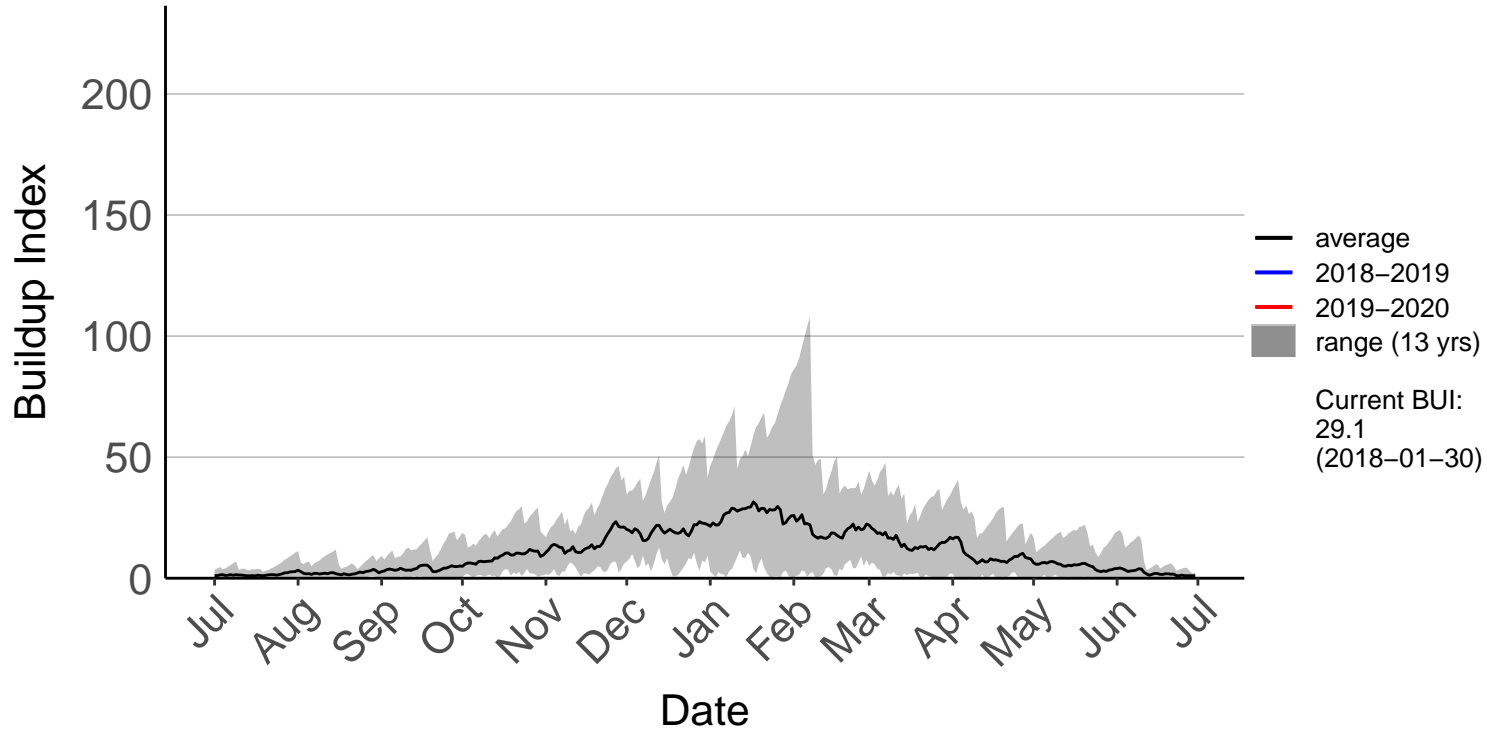

Tuai Raws (Jan 2006 to Jan 2018) – DISCONTINUED