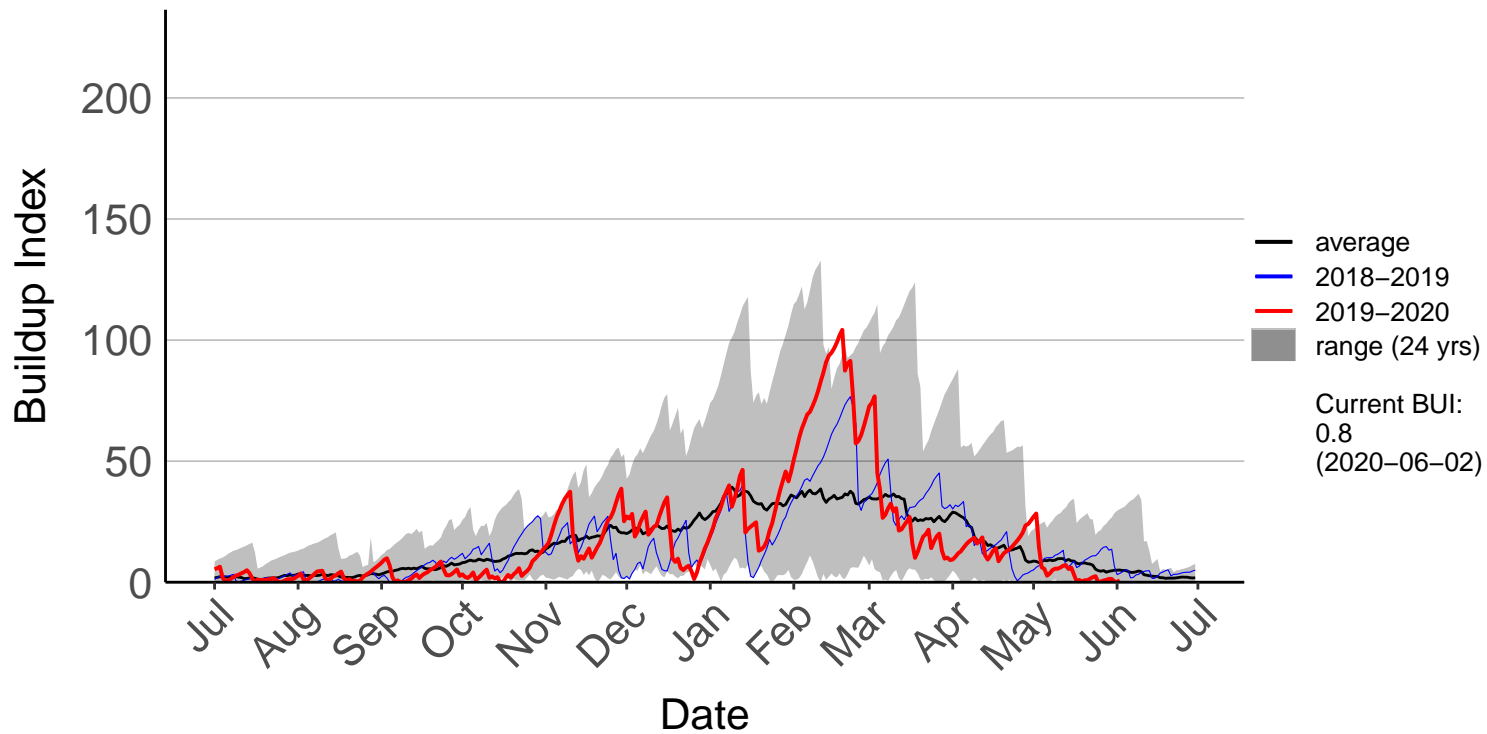

Te Haroto Raws (Aug 1996 to Jun 2020)