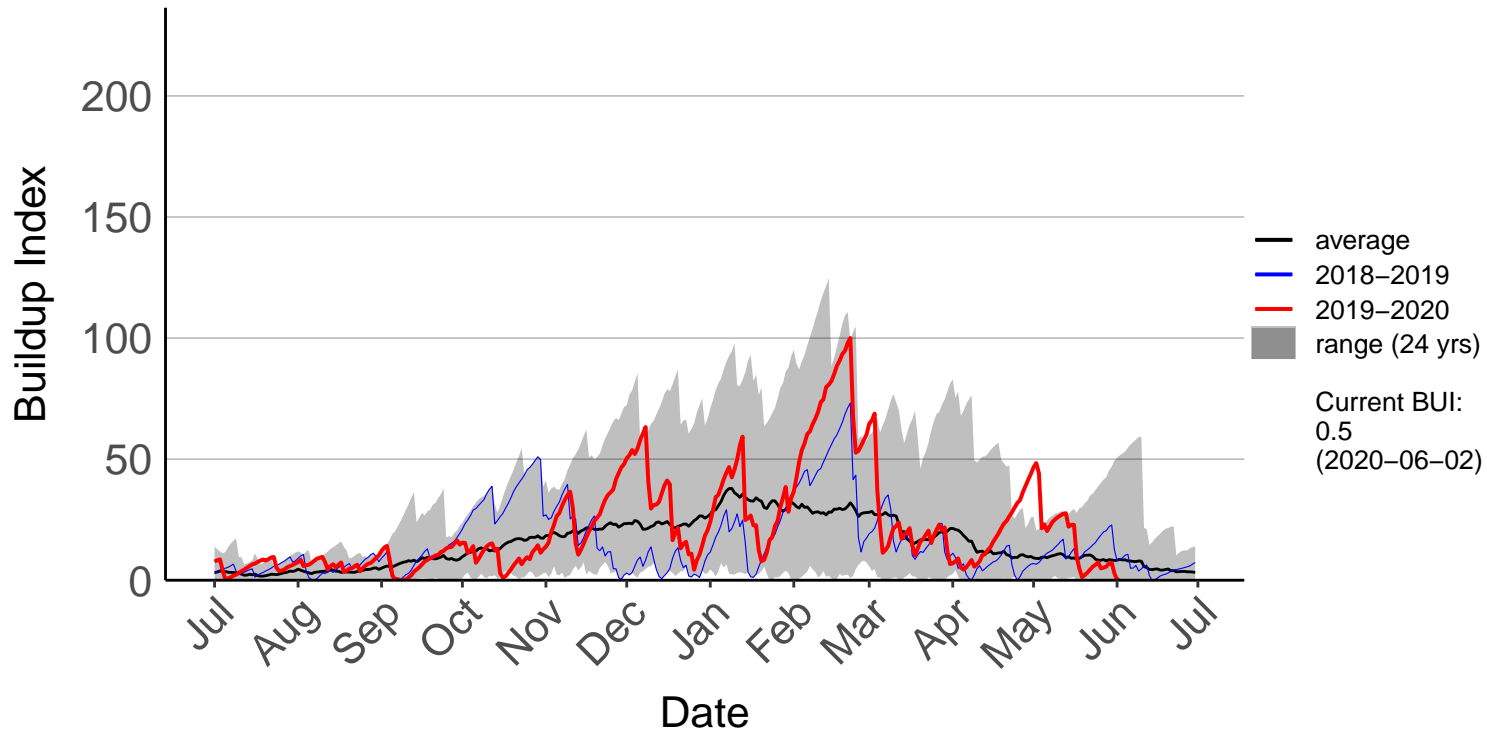

Kaiwaka Raws (Jul 1996 to Jun 2020)