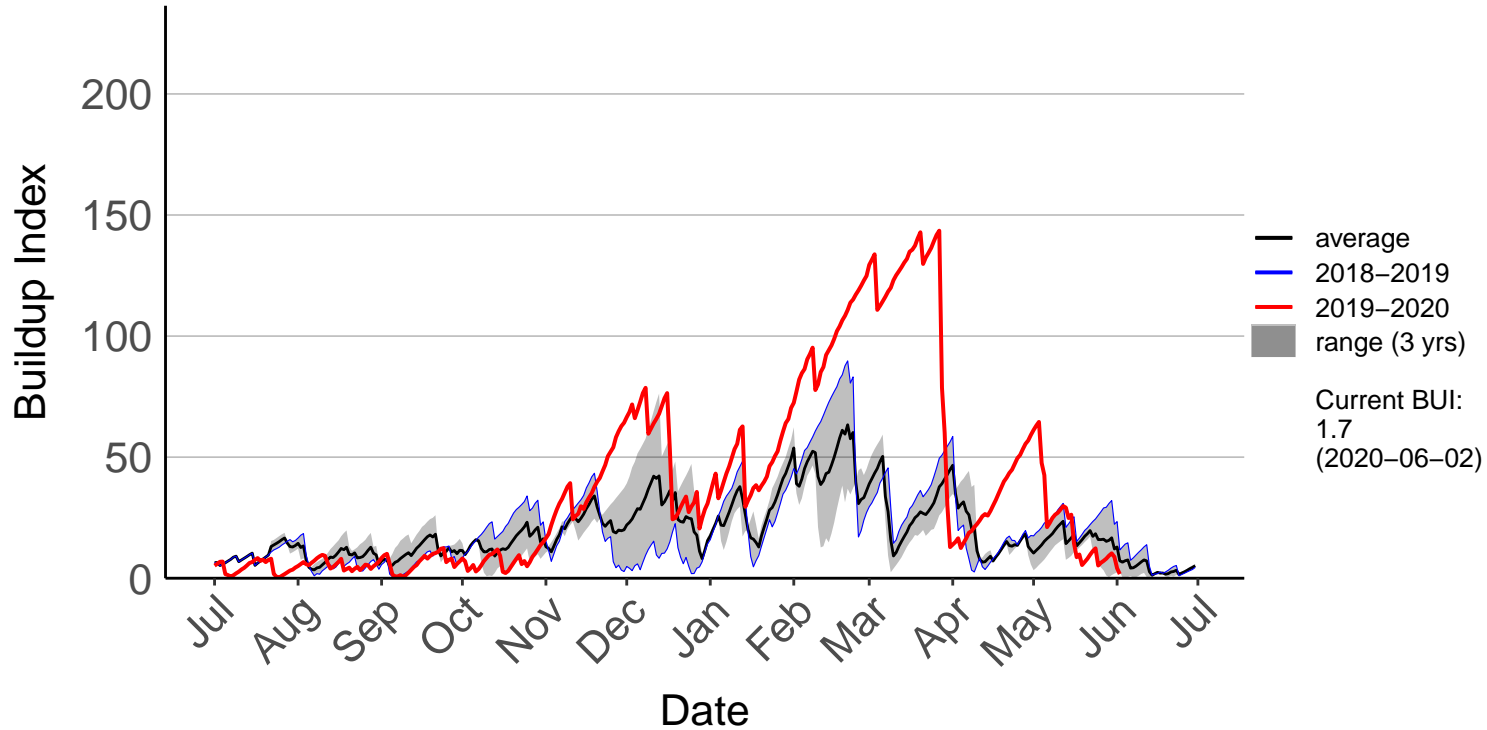

Porangahau Raws (Jul 2017 to Jun 2020)