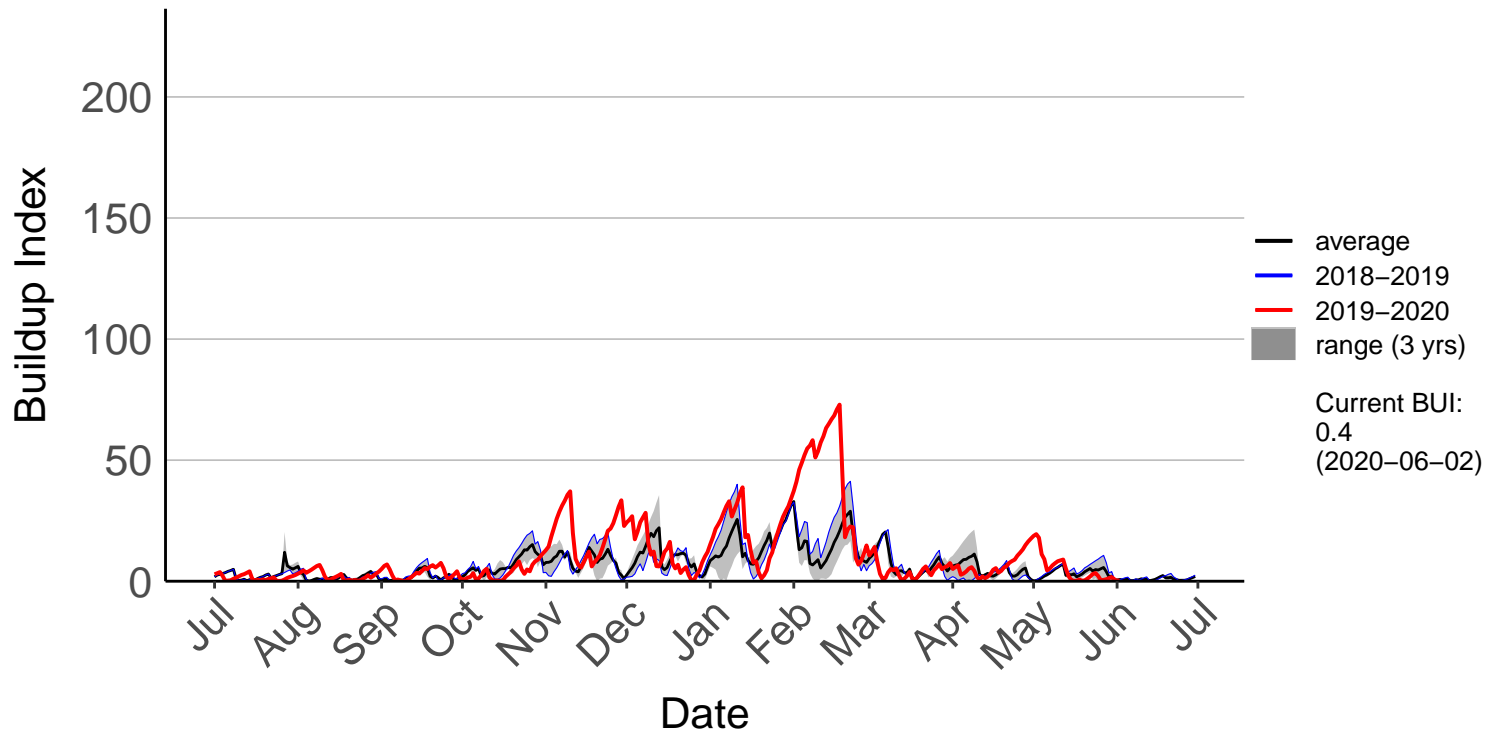

Kaitawa Raws (Jul 2017 to Jun 2020)