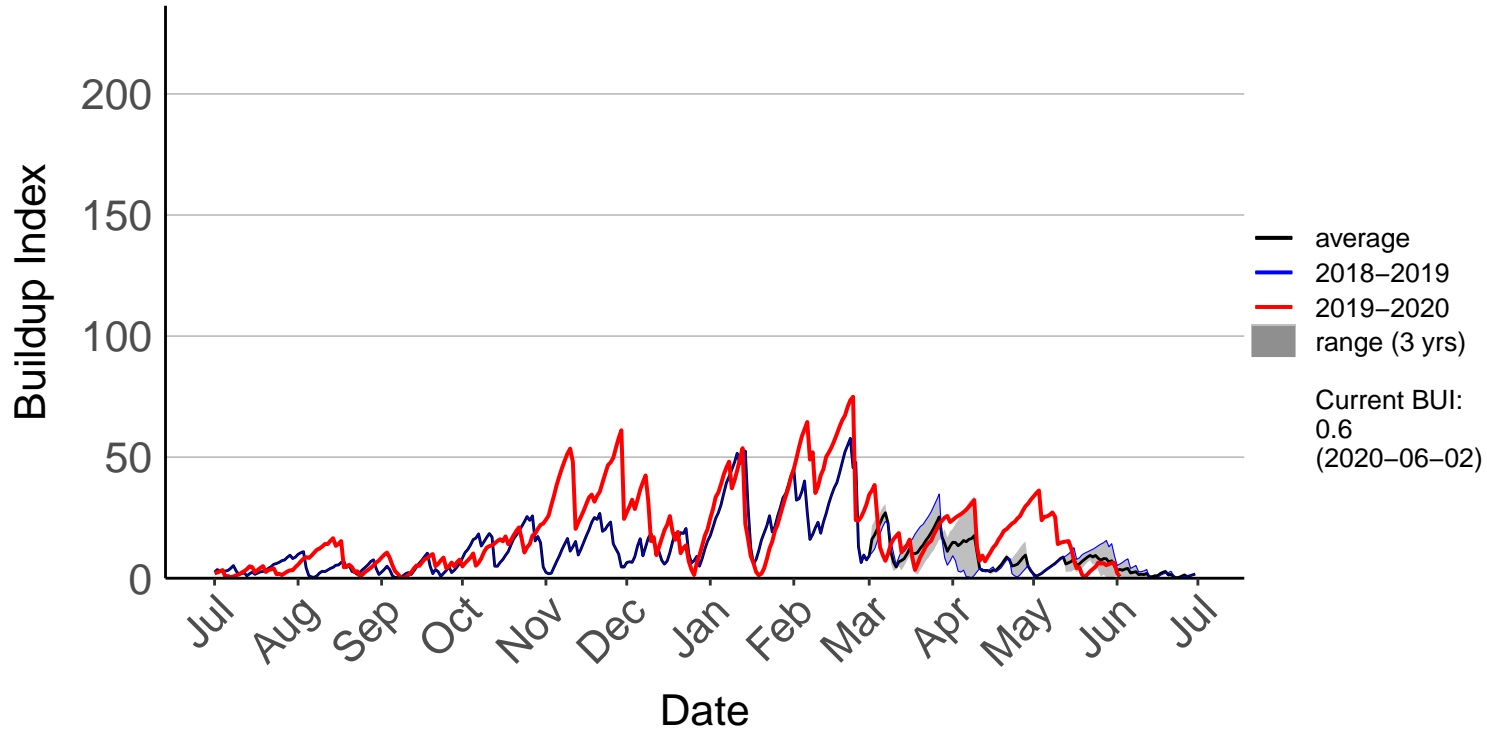

Tuwharetoi Raws (Mar 2018 to Jun 2020)