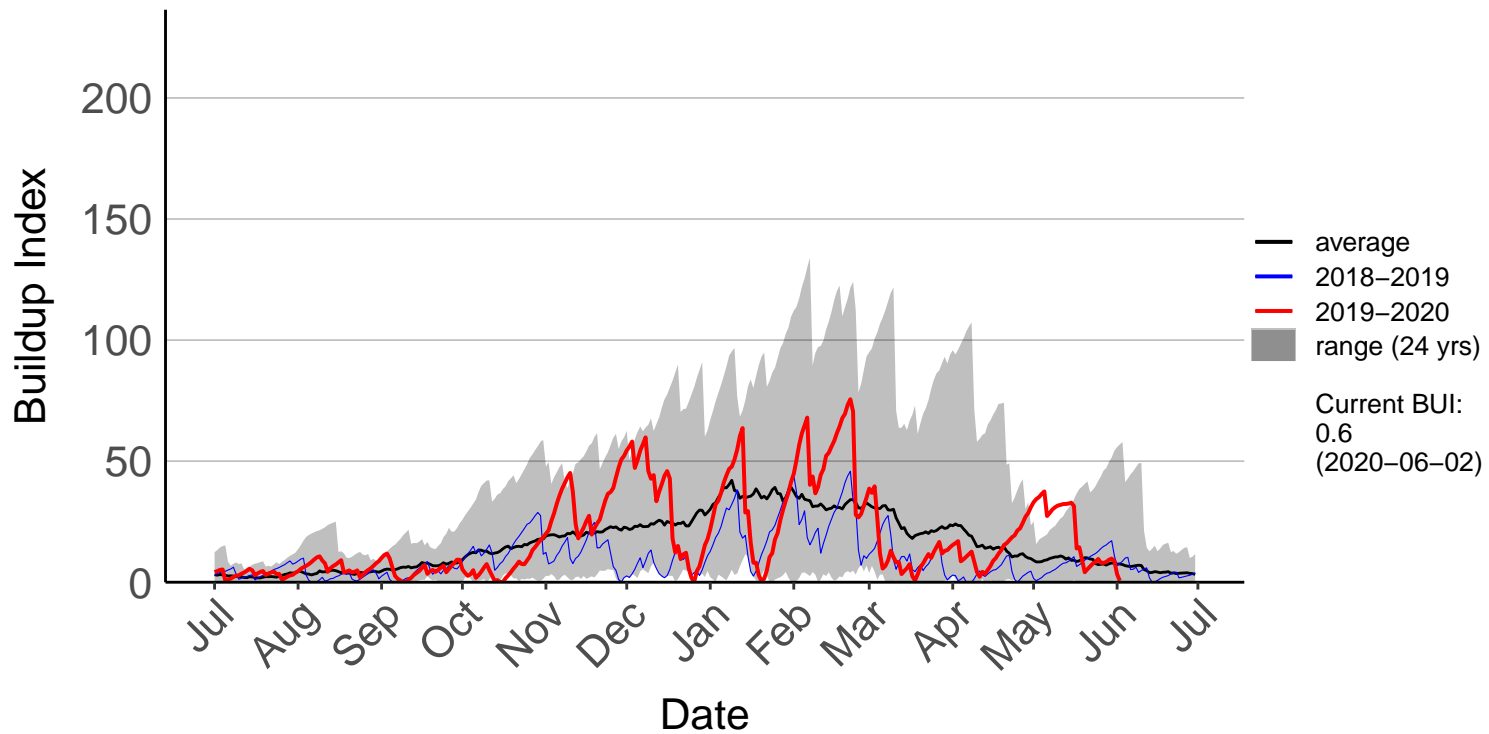

Cricklewood Raws (Aug 1996 to Jun 2020)