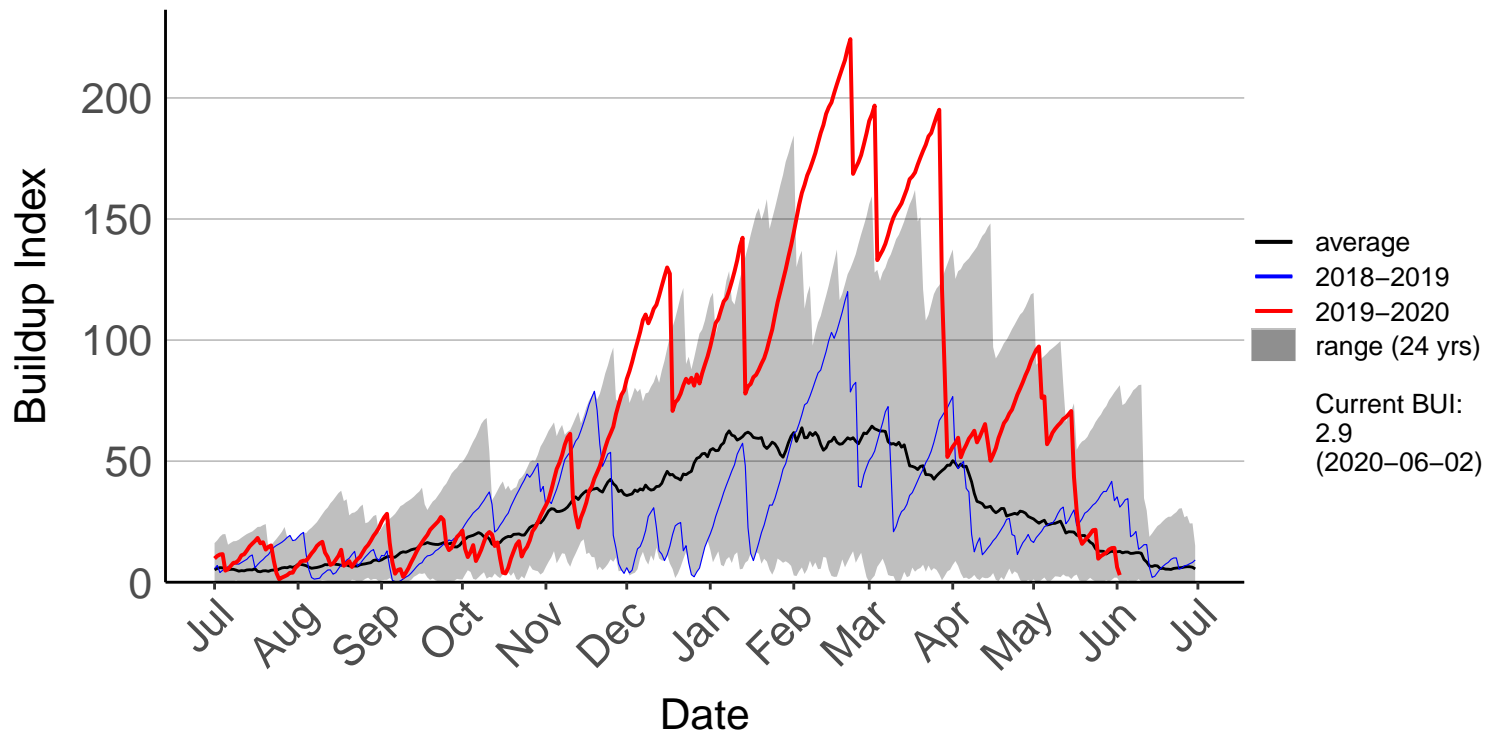

Waipukurau Raws (Jul 1996 to Jun 2020)