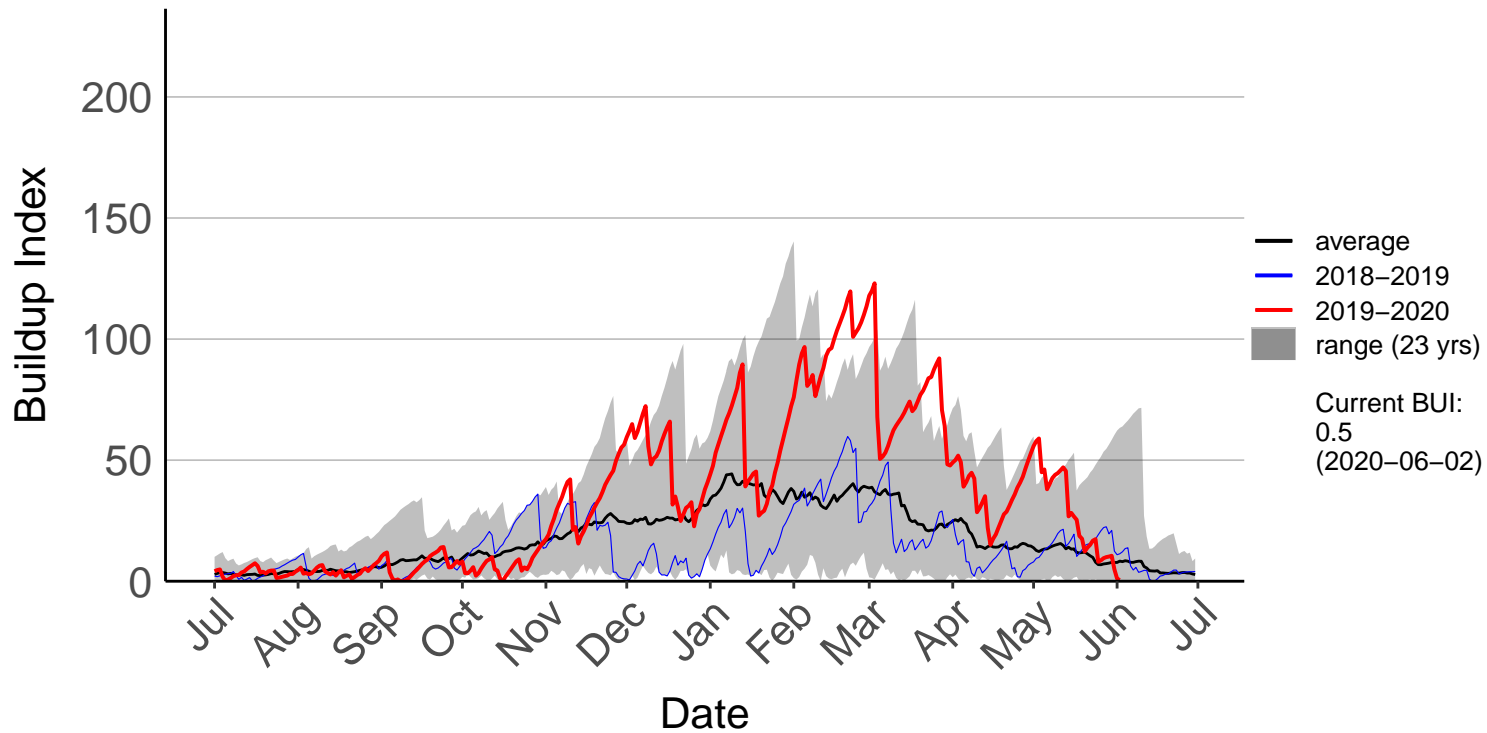

Gwavas Raws (Oct 1997 to Jun 2020)