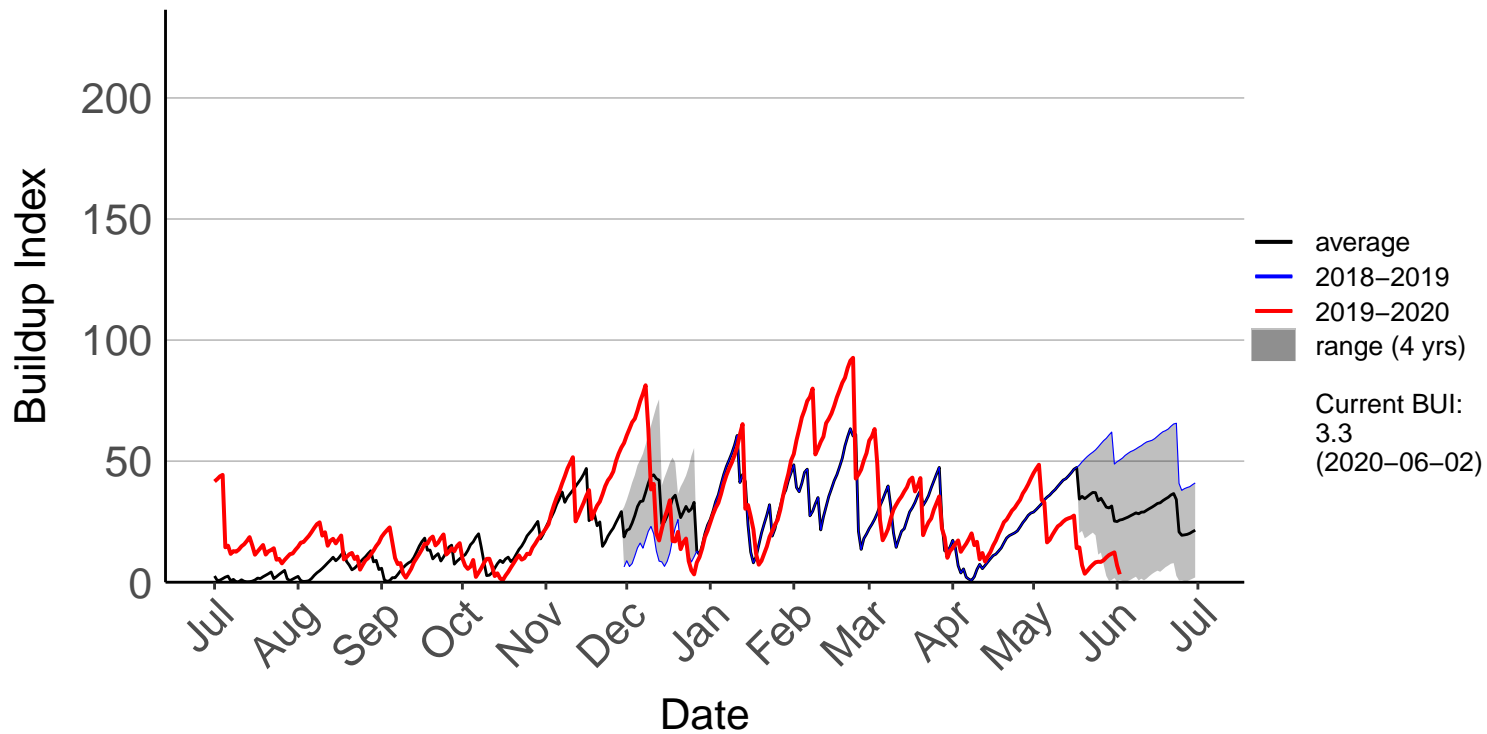

Wairoa Raws (May 2017 to Jun 2020)