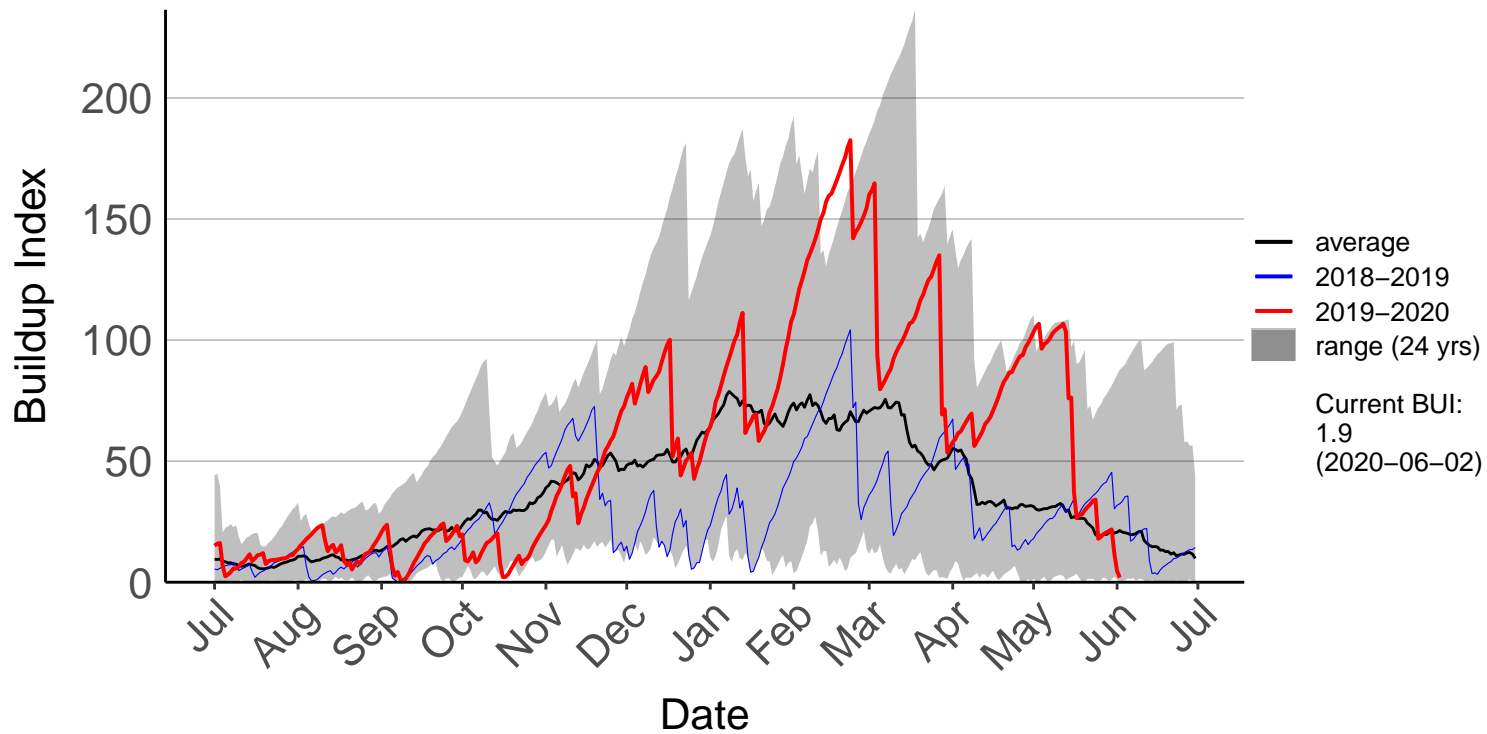

# Bridge Pa Raws (Feb 1997 to Jun 2020)