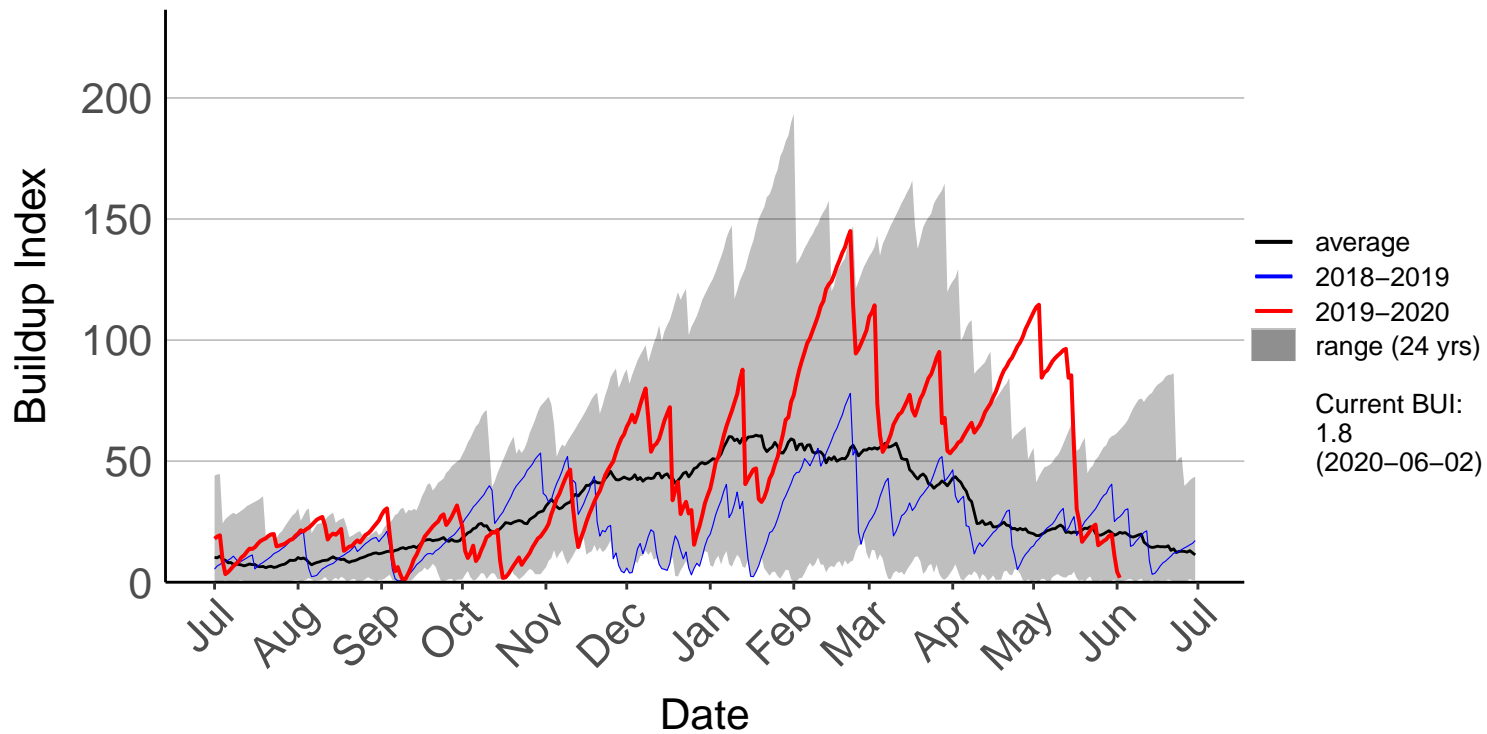

Napier Aero SYNOP (Jul 1996 to Jun 2020)