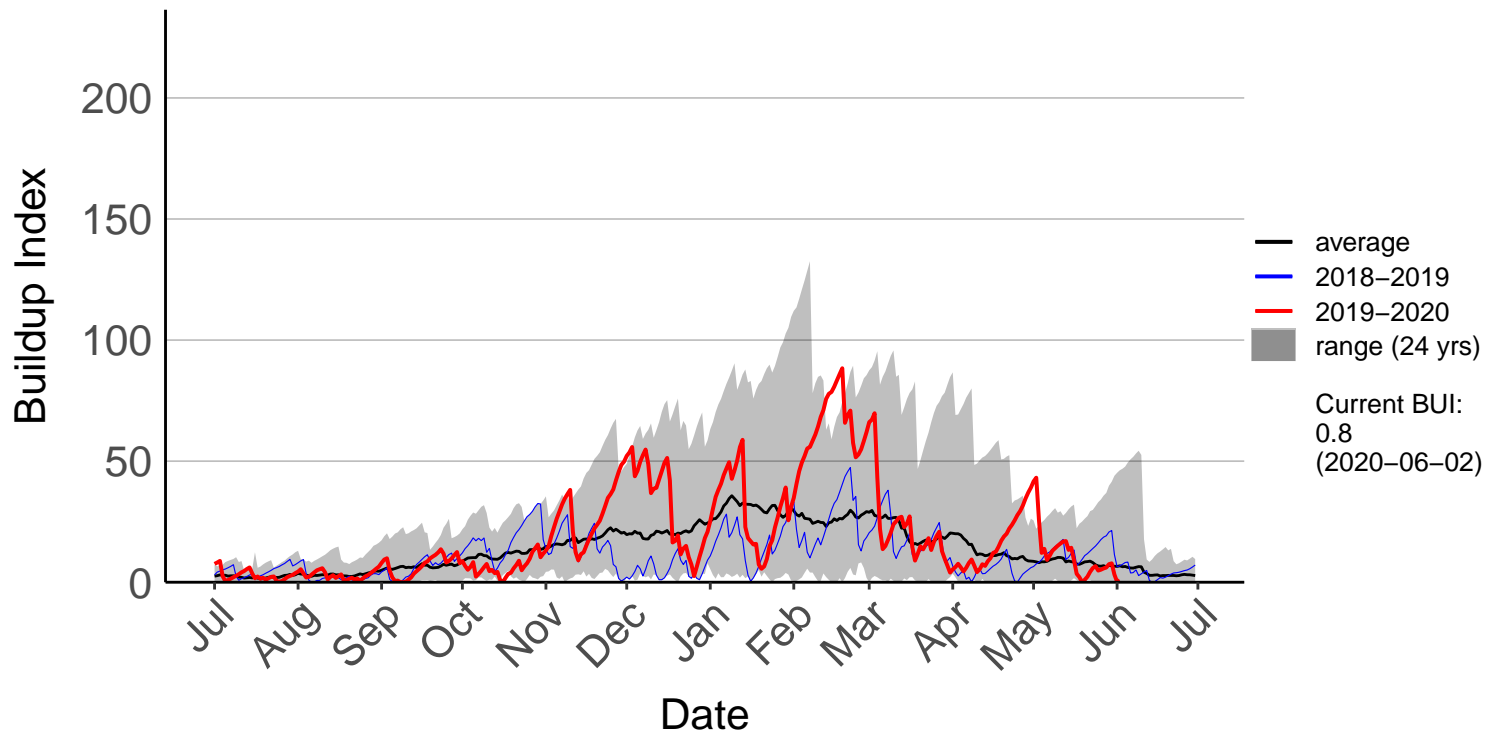

Te Pohue Raws (Jul 1996 to Jun 2020)