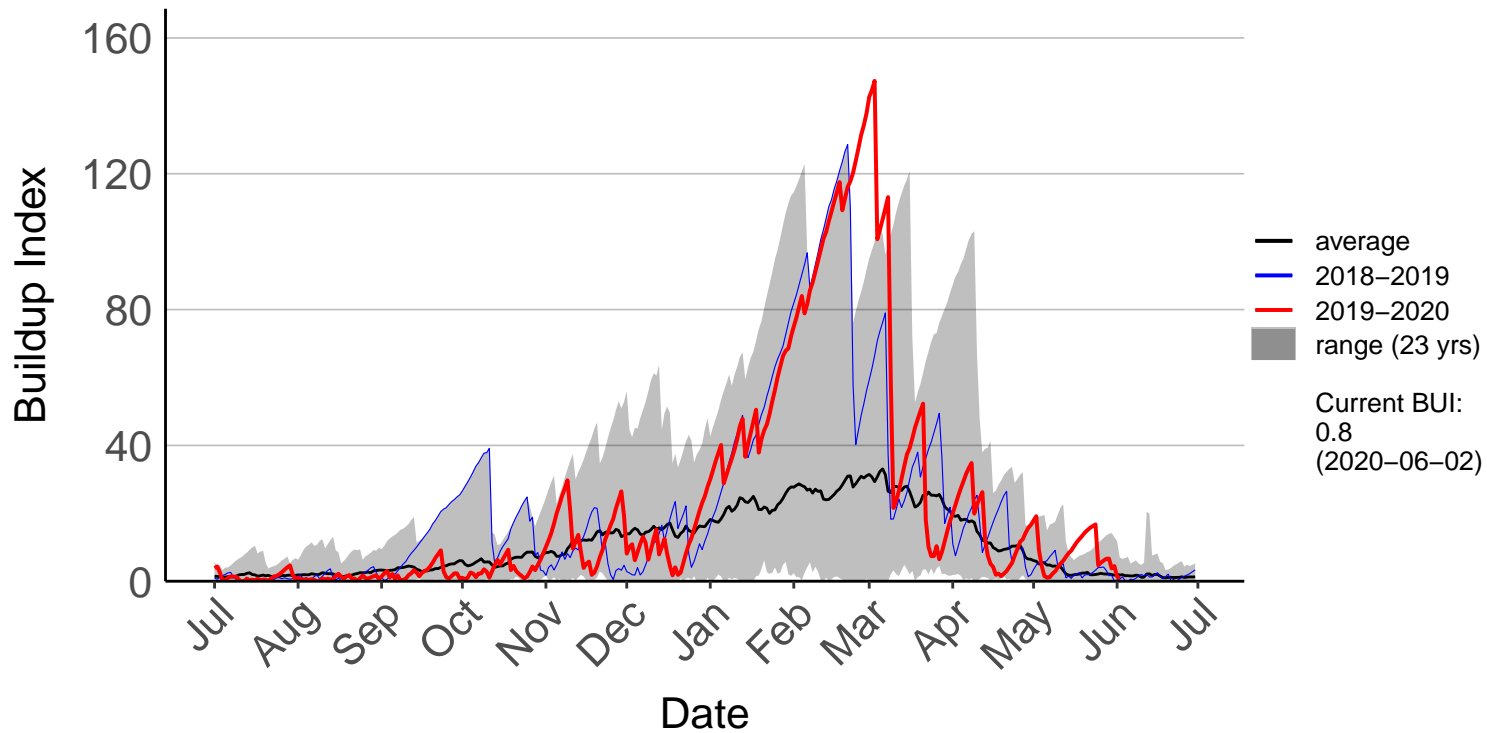

Waitomo Raws (Jun 1998 to Jun 2020)