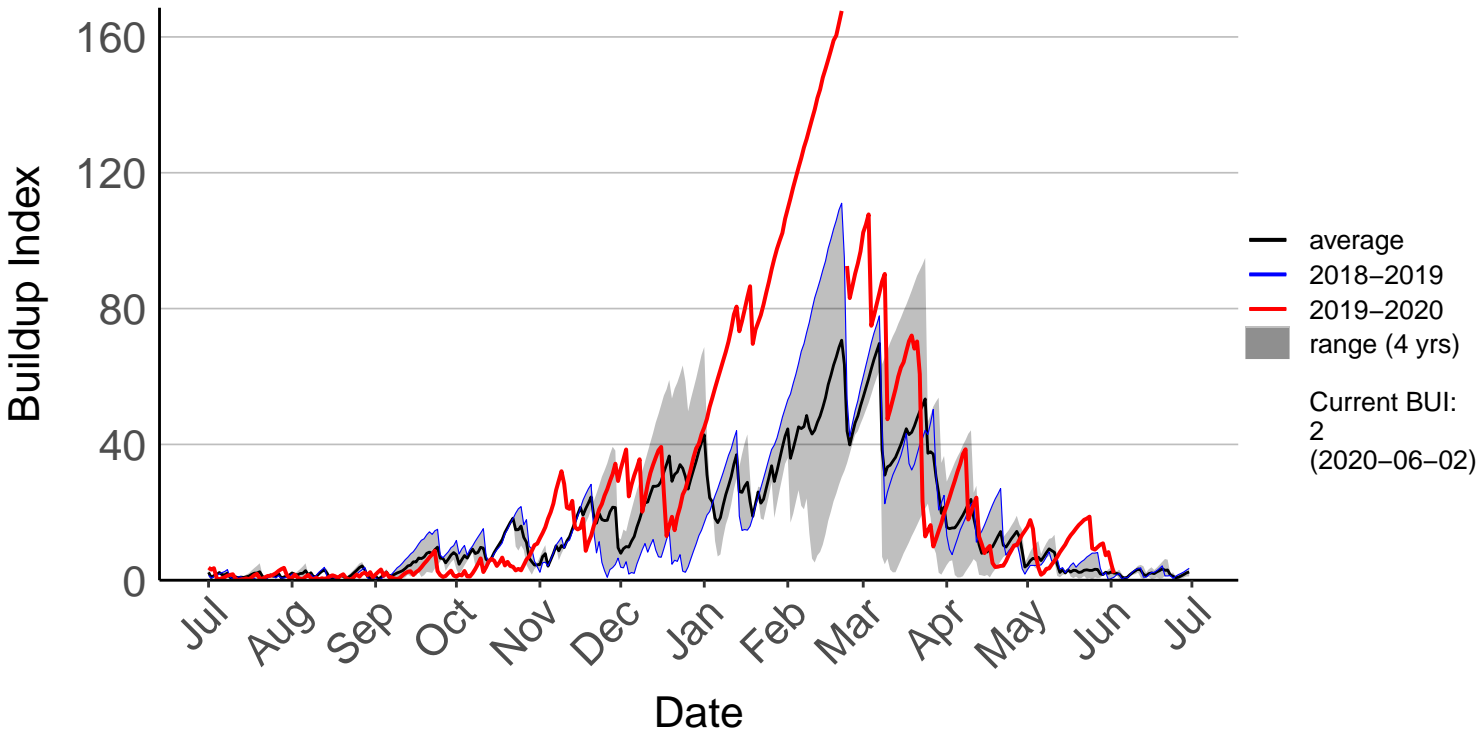

Hamilton Raws (Mar 2017 to Jun 2020)