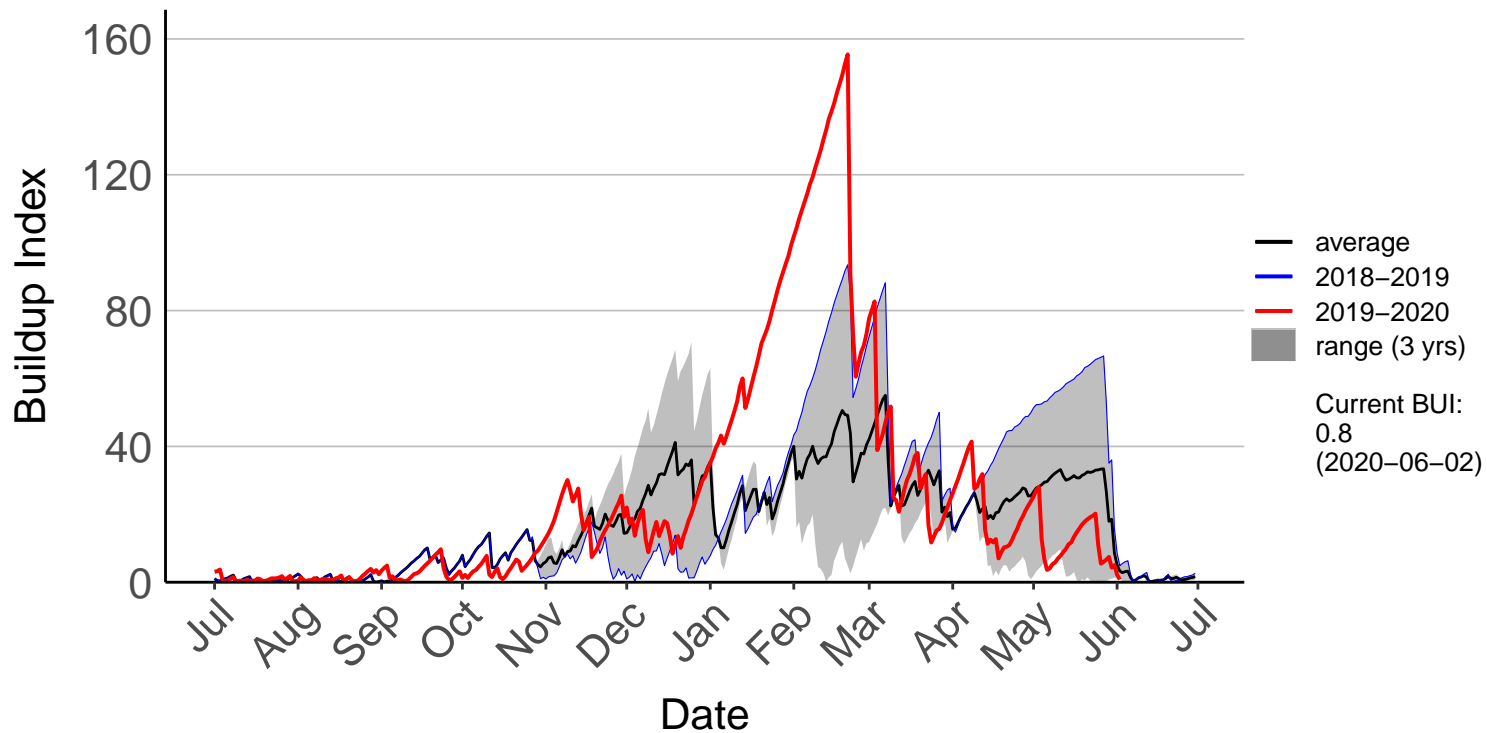

Waeranga Raws (Oct 2017 to Jun 2020)