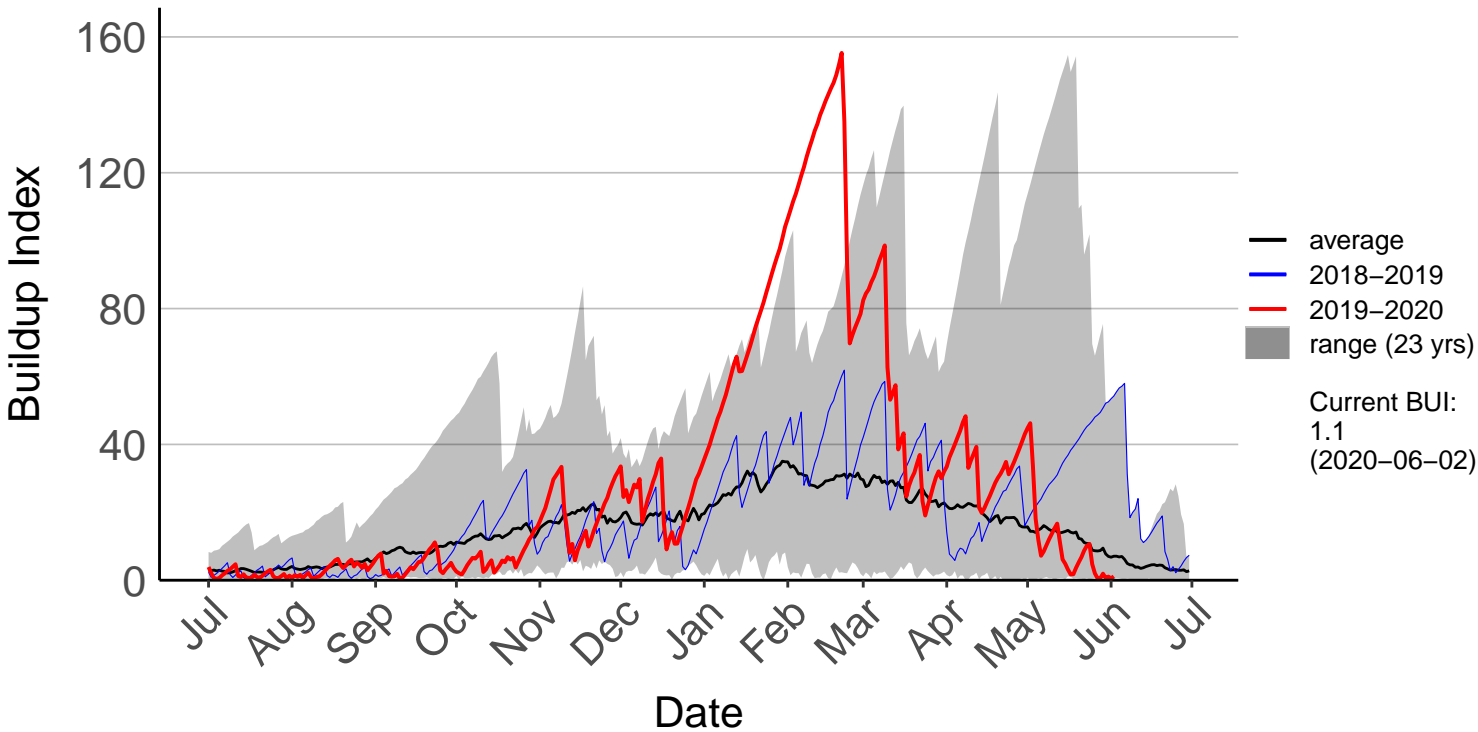

Waikawau Bay Raws (May 1998 to Jun 2020)