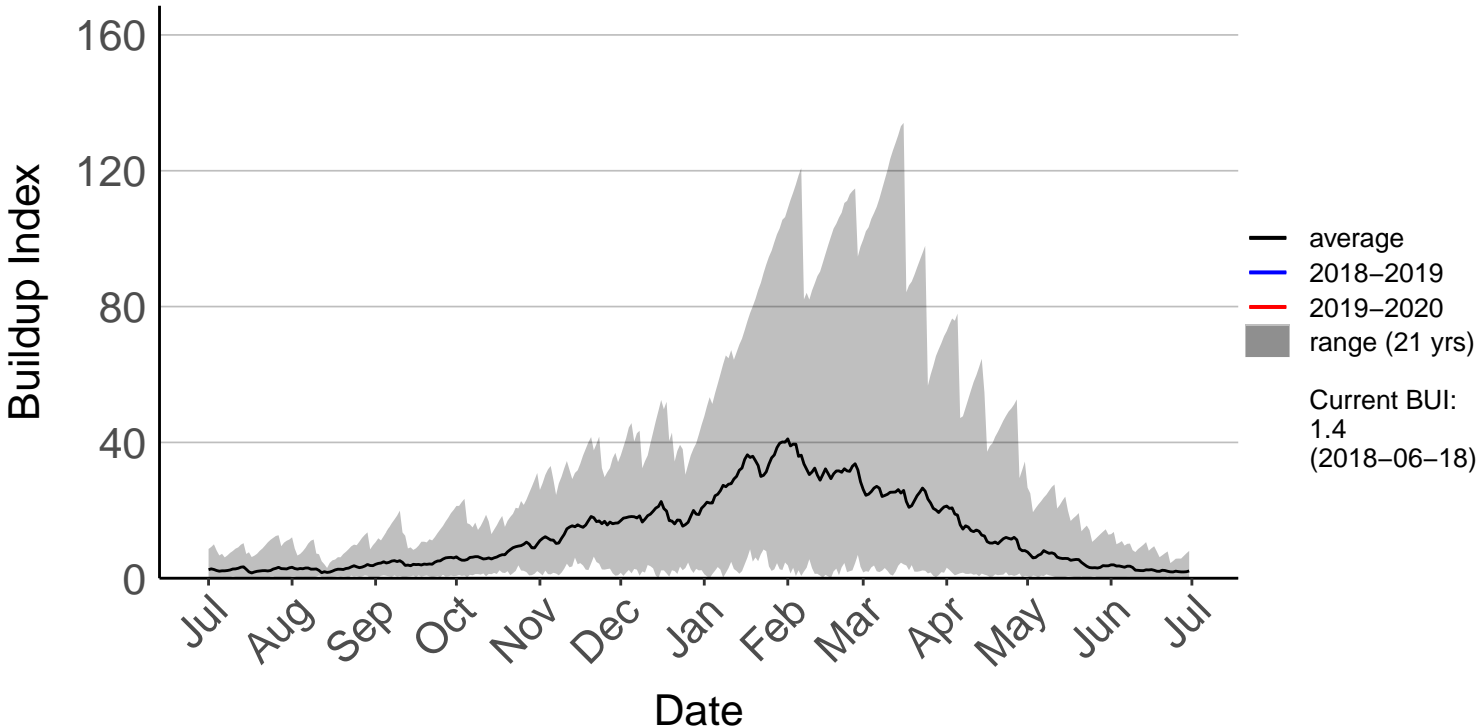

Waihi Gold Raws (May 1998 to Jun 2018) – DISCONTINUED