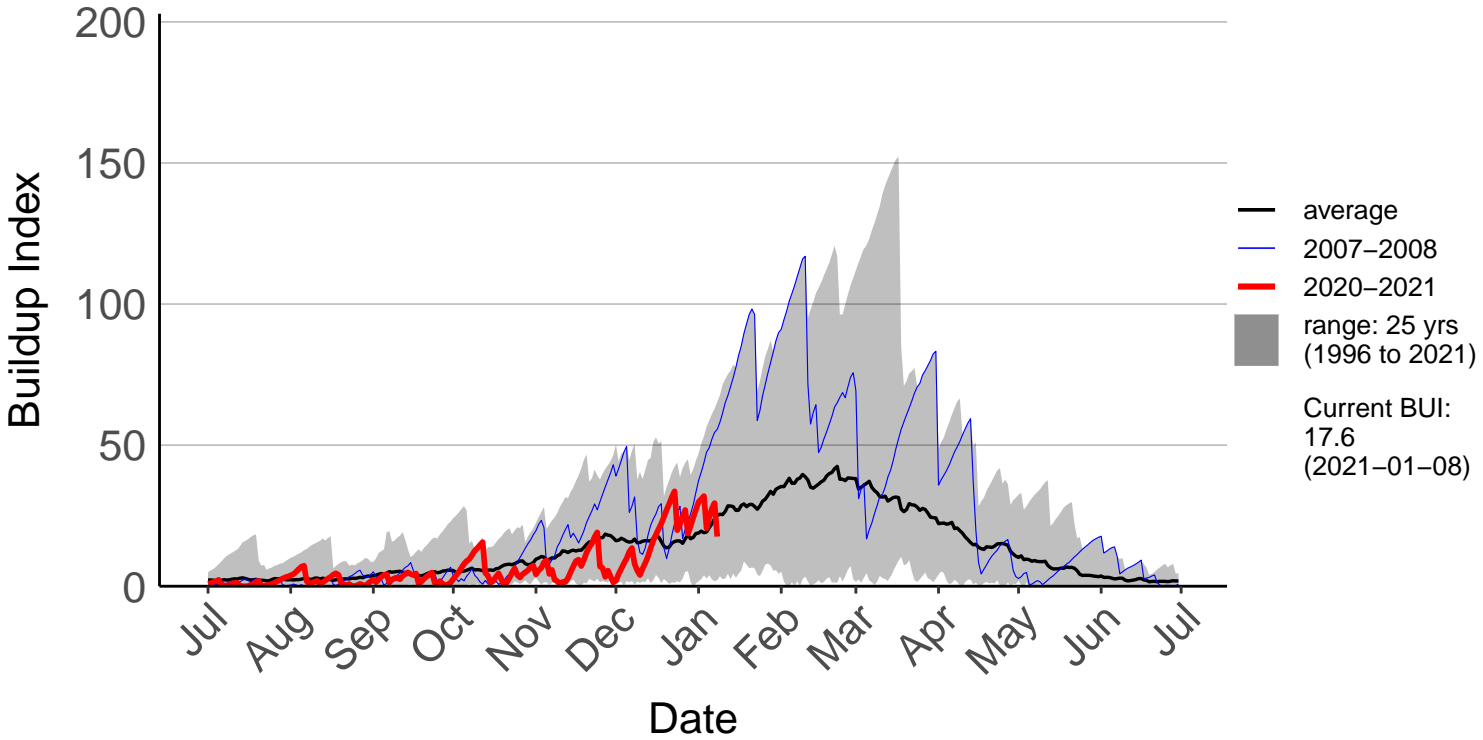

Athol Raws

Hamilton Aws

Hamilton Raws

Paeroa Aws

Paeroa Raws

Piopio Raws

Buildup Index

— average
— 2020-2021
■ range: 4 yrs (2017 to 2021)
Current BUI: 10.4 (2021-01-08)

Date

Port Taharoa Aws

Taharoa Raws

Te Akau Raws

Waeranga Raws

Waihi Gold Raws – DISCONTINUED

Waihi Raws

Waikawau Bay Raws