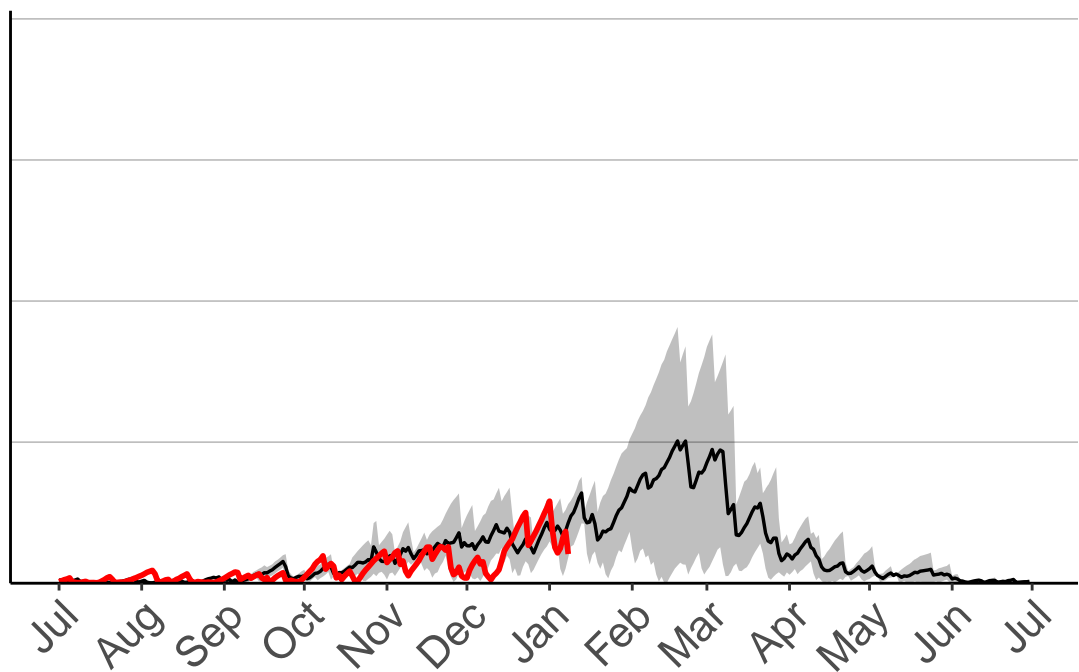

Athol Raws

Hamilton Aws

Hamilton Raws

Paeroa Aws

Paeroa Raws

Piopio Raws

Buildup Index

— average
— 2020-2021
■ range: 4 yrs (2017 to 2021)
Current BUI: 10.4 (2021-01-08)

Date

Port Taharoa Aws

Taharoa Raws

Te Akau Raws

Waeranga Raws

Waihi Gold Raws – DISCONTINUED

Waihi Raws

Waikawau Bay Raws