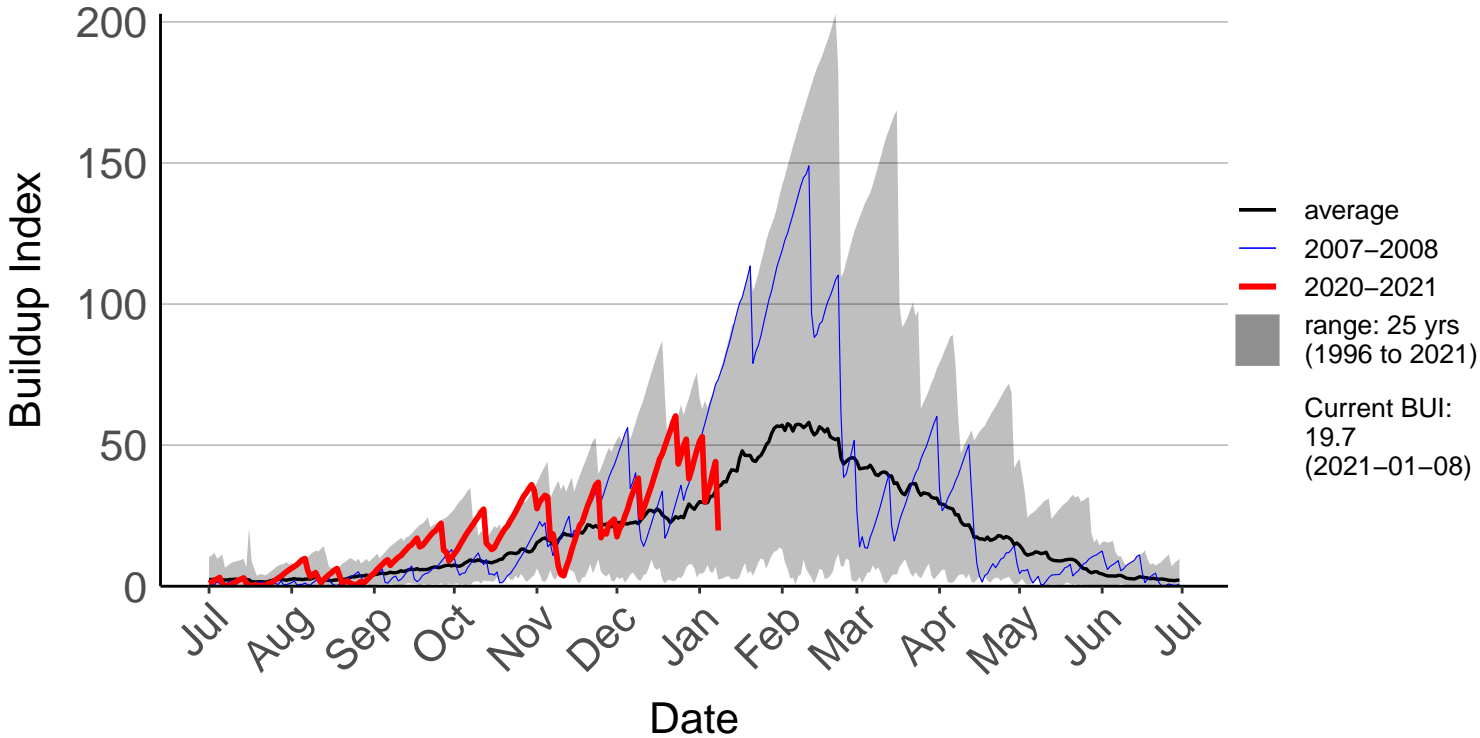

Athol Raws

Hamilton Aws

Hamilton Raws

Paeroa Aws

Paeroa Raws

Piopio Raws

Buildup Index

— average
— 2020-2021
■ range: 4 yrs (2017 to 2021)
Current BUI: 10.4 (2021-01-08)

Date

Port Taharoa Aws

Taharoa Raws

Te Akau Raws

Waeranga Raws

Waihi Gold Raws – DISCONTINUED

Waihi Raws

Waikawau Bay Raws