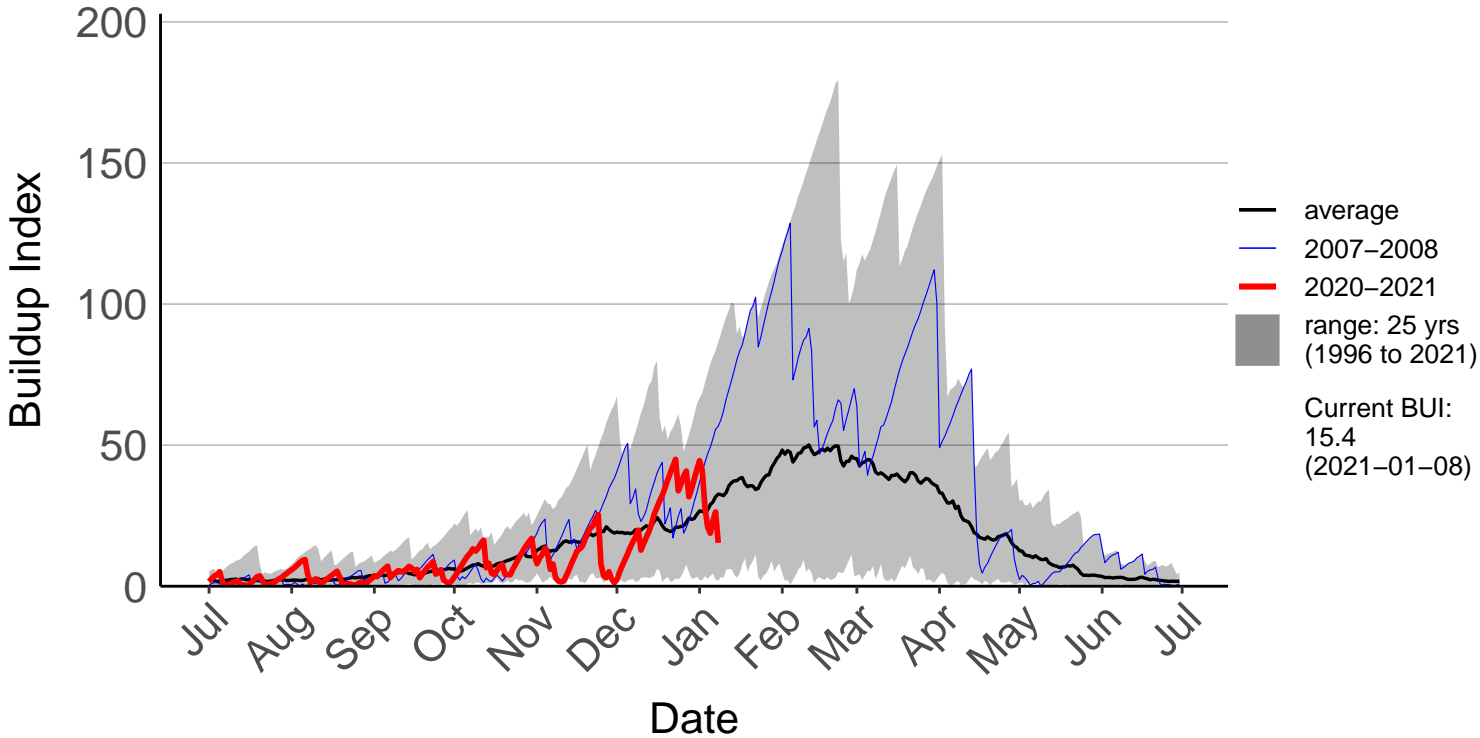

Athol Raws

Hamilton Aws

Hamilton Raws

Paeroa Aws

Paeroa Raws

Piopio Raws

Buildup Index

— average
— 2020-2021
■ range: 4 yrs (2017 to 2021)
Current BUI: 10.4 (2021-01-08)

Date

Port Taharoa Aws

Taharoa Raws

Te Akau Raws

Waeranga Raws

Waihi Gold Raws – DISCONTINUED

Waihi Raws

Waikawau Bay Raws