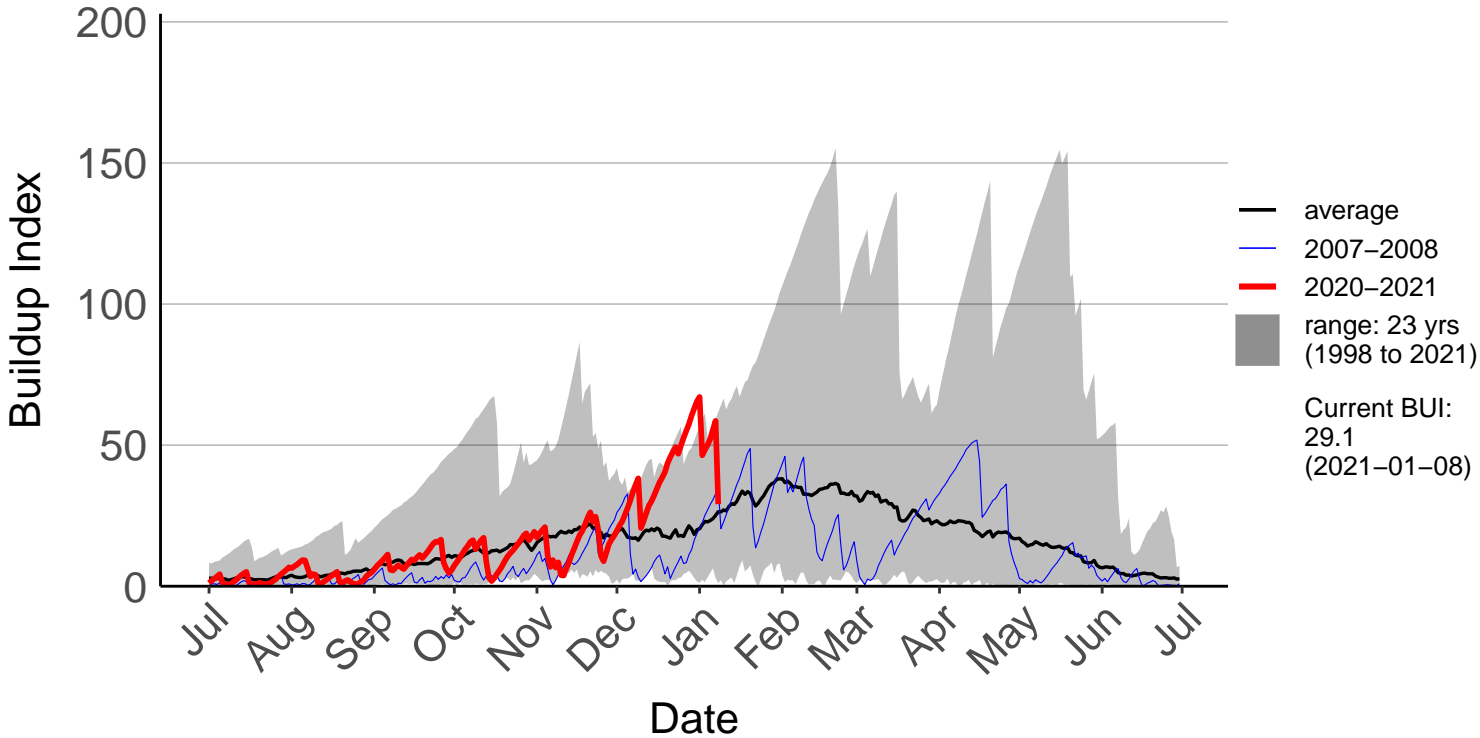

Athol Raws

Hamilton Aws

Hamilton Raws

Paeroa Aws

Paeroa Raws

Piopio Raws

Buildup Index

— average
— 2020-2021
■ range: 4 yrs (2017 to 2021)
Current BUI: 10.4 (2021-01-08)

Date

Port Taharoa Aws

Taharoa Raws

Te Akau Raws

Waeranga Raws

Waihi Gold Raws – DISCONTINUED

Waihi Raws

Waikawau Bay Raws

Waitomo Raws

Whangamata Raws