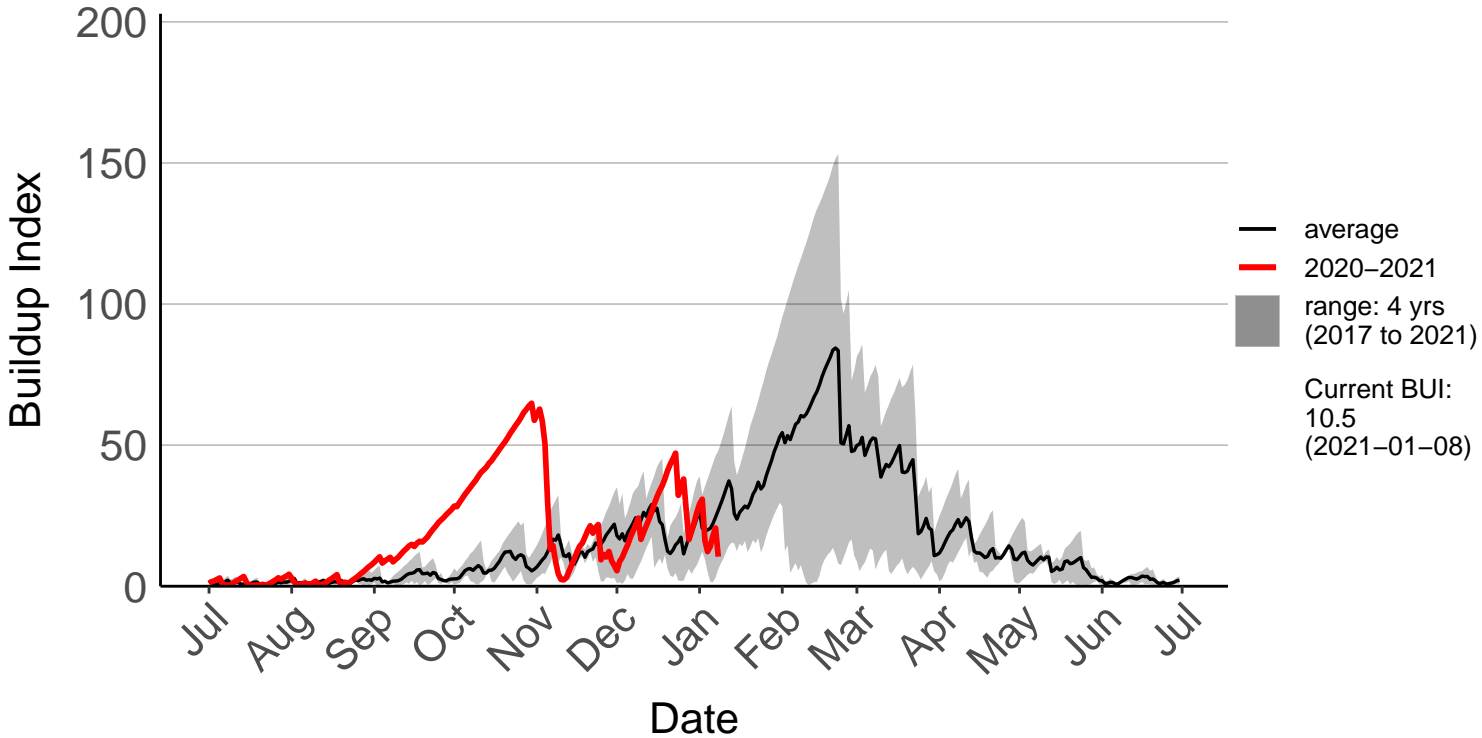

Athol Raws

Hamilton Aws

Hamilton Raws

Paeroa Aws

Paeroa Raws

Piopio Raws

Buildup Index

— average
— 2020-2021
■ range: 4 yrs (2017 to 2021)
Current BUI: 10.4 (2021-01-08)

Date

Port Taharoa Aws

Taharoa Raws

Te Akau Raws

Waeranga Raws

Waihi Gold Raws – DISCONTINUED

Waihi Raws

Waikawau Bay Raws

Waitomo Raws

Whangamata Raws