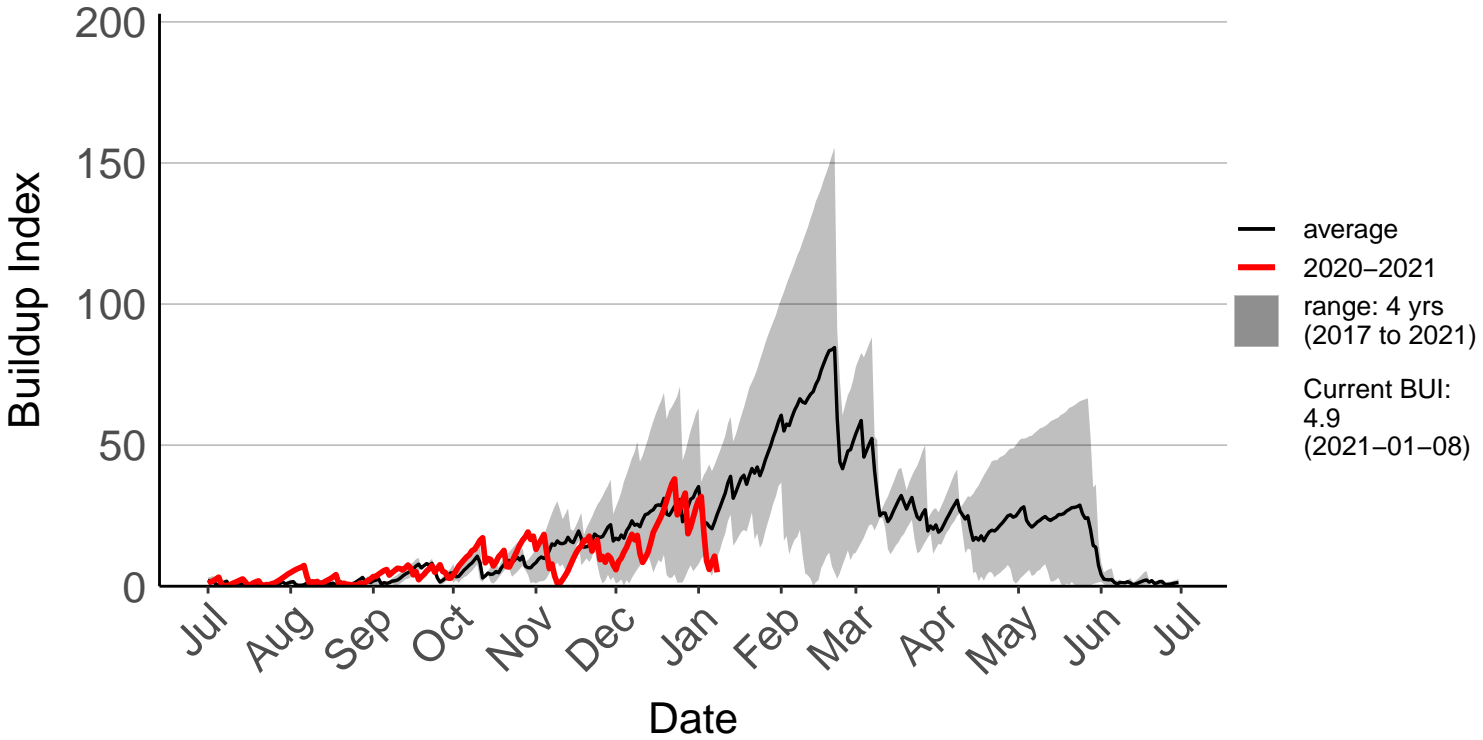

Athol Raws

Hamilton Aws

Hamilton Raws

Paeroa Aws

Paeroa Raws

Piopio Raws

Buildup Index

— average
— 2020-2021
■ range: 4 yrs (2017 to 2021)
Current BUI: 10.4 (2021-01-08)

Date

Port Taharoa Aws

Taharoa Raws

Te Akau Raws

Waeranga Raws

Waihi Gold Raws – DISCONTINUED

Waihi Raws

Waikawau Bay Raws

Waitomo Raws

Whangamata Raws