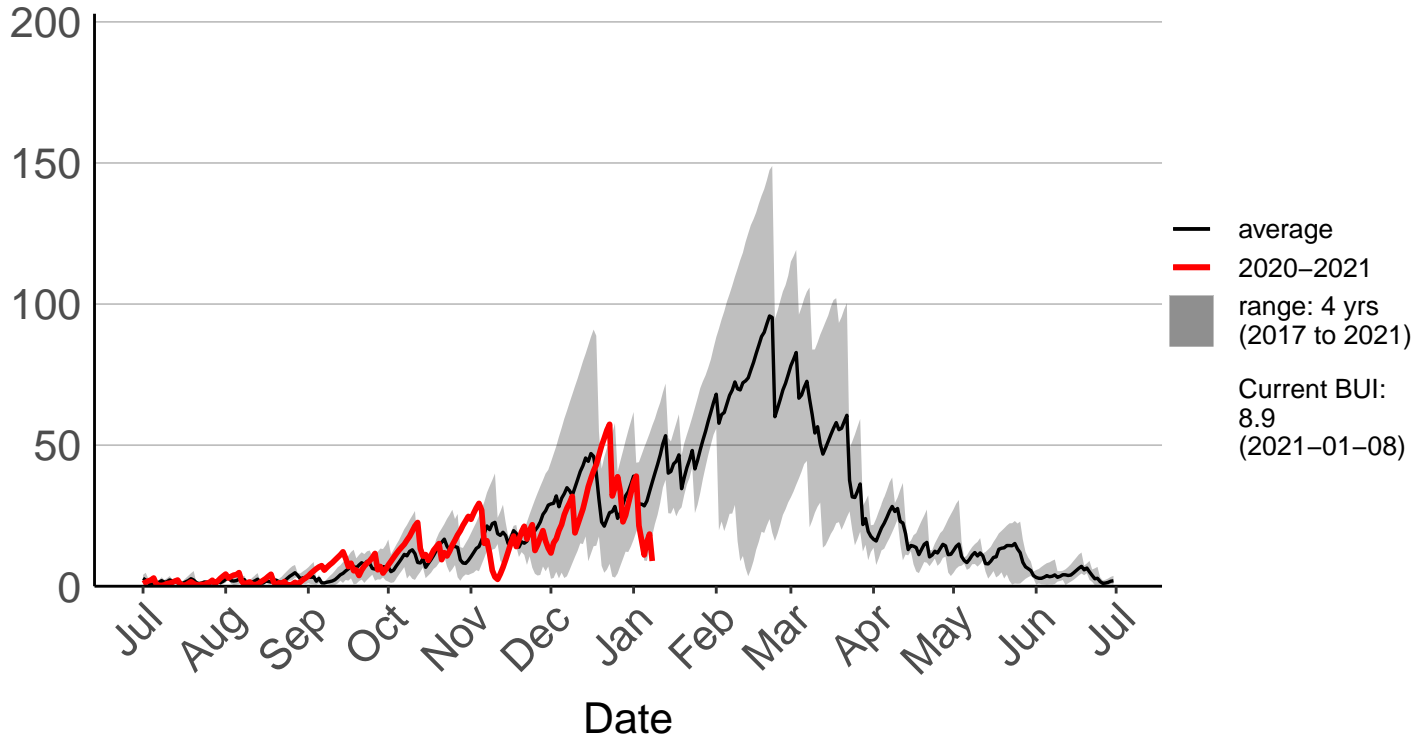

Athol Raws

Hamilton Aws

Hamilton Raws

Paeroa Aws

Paeroa Raws

Piopio Raws

Buildup Index

— average
— 2020-2021
■ range: 4 yrs (2017 to 2021)
Current BUI: 10.4 (2021-01-08)

Date

Port Taharoa Aws

Taharoa Raws

Te Akau Raws

Waeranga Raws

Waihi Gold Raws – DISCONTINUED

Waihi Raws

Waikawau Bay Raws