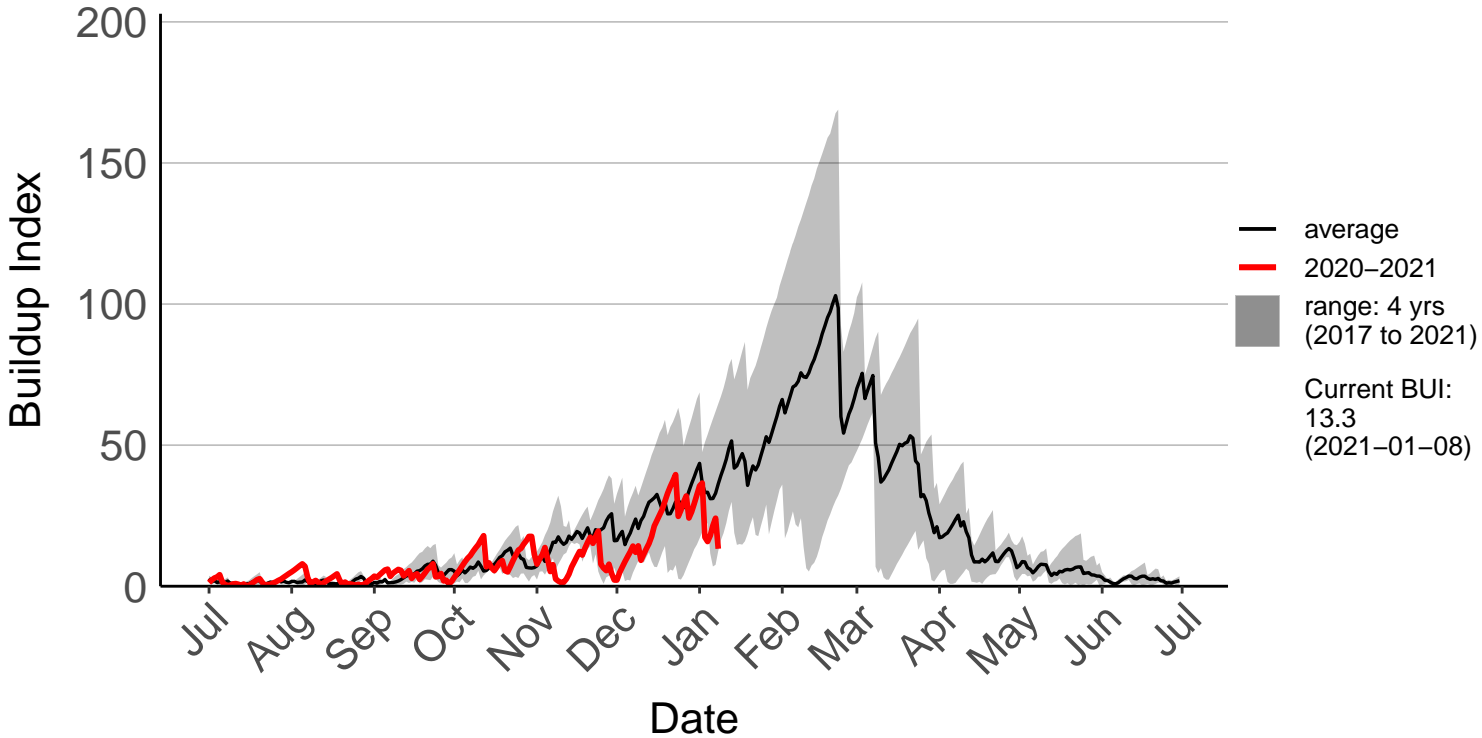

Athol Raws

Hamilton Aws

Hamilton Raws

Paeroa Aws

Paeroa Raws

Piopio Raws

Buildup Index

— average
— 2020-2021
■ range: 4 yrs (2017 to 2021)
Current BUI: 10.4 (2021-01-08)

Date

Port Taharoa Aws

Taharoa Raws

Te Akau Raws

Waeranga Raws

Waihi Gold Raws – DISCONTINUED

Waihi Raws

Waikawau Bay Raws