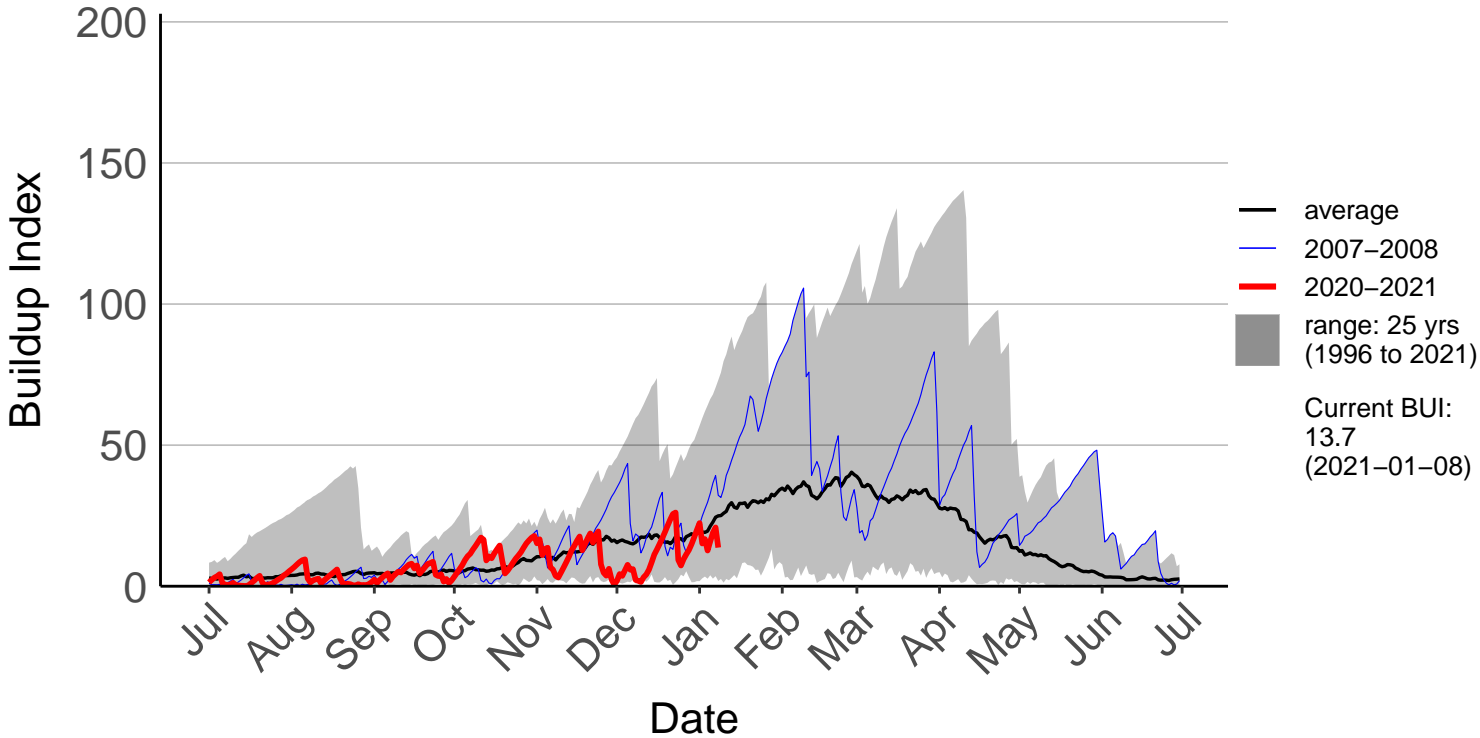

Athol Raws

Hamilton Aws

Hamilton Raws

Paeroa Aws

Paeroa Raws

Piopio Raws

Buildup Index

— average
— 2020-2021
■ range: 4 yrs (2017 to 2021)
Current BUI: 10.4 (2021-01-08)

Date

Port Taharoa Aws

Taharoa Raws

Te Akau Raws

Waeranga Raws

Waihi Gold Raws – DISCONTINUED

Waihi Raws

Waikawau Bay Raws