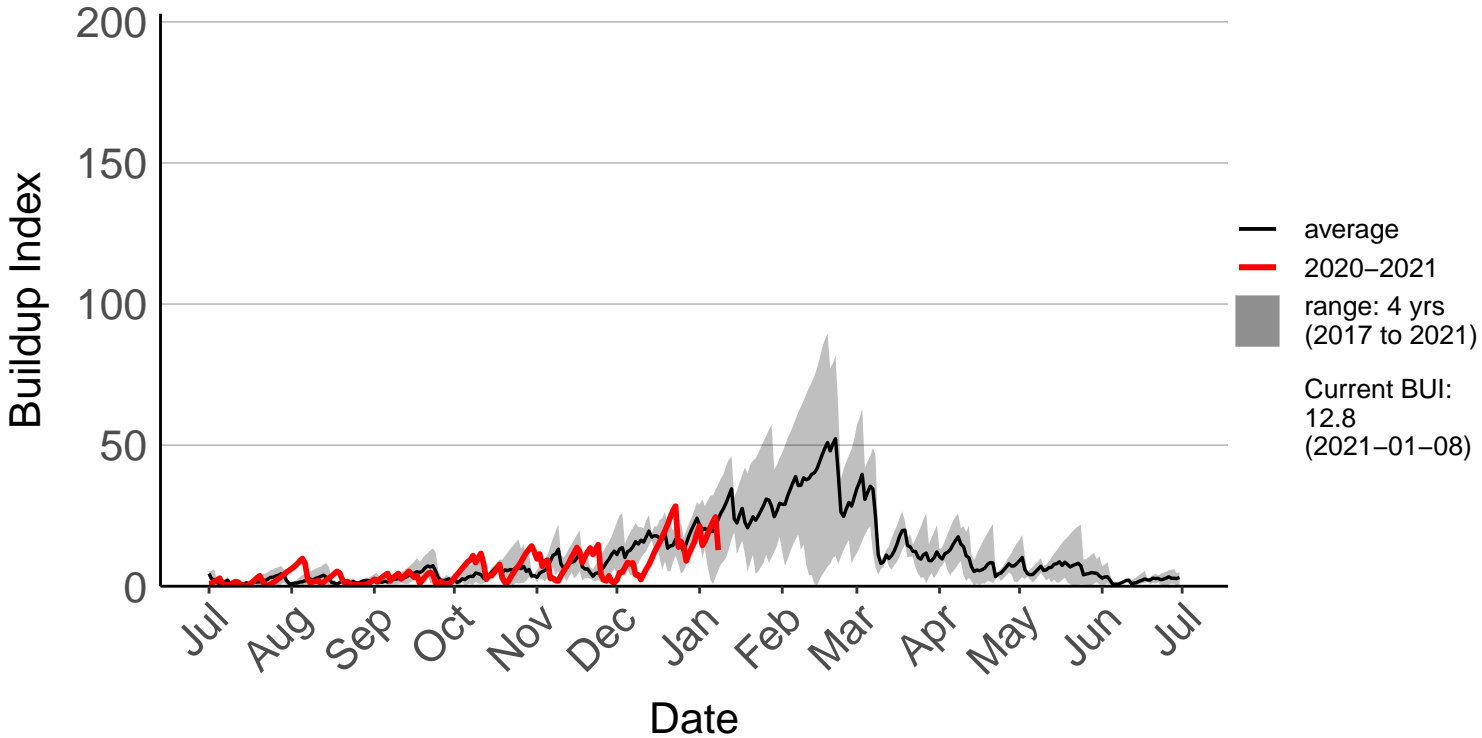

Athol Raws

Hamilton Aws

Hamilton Raws

Paeroa Aws

Paeroa Raws

Piopio Raws

Buildup Index

— average
— 2020-2021
■ range: 4 yrs (2017 to 2021)
Current BUI: 10.4 (2021-01-08)

Date

Port Taharoa Aws

Taharoa Raws

Te Akau Raws

Waeranga Raws

Waihi Gold Raws – DISCONTINUED

Waihi Raws

Waikawau Bay Raws