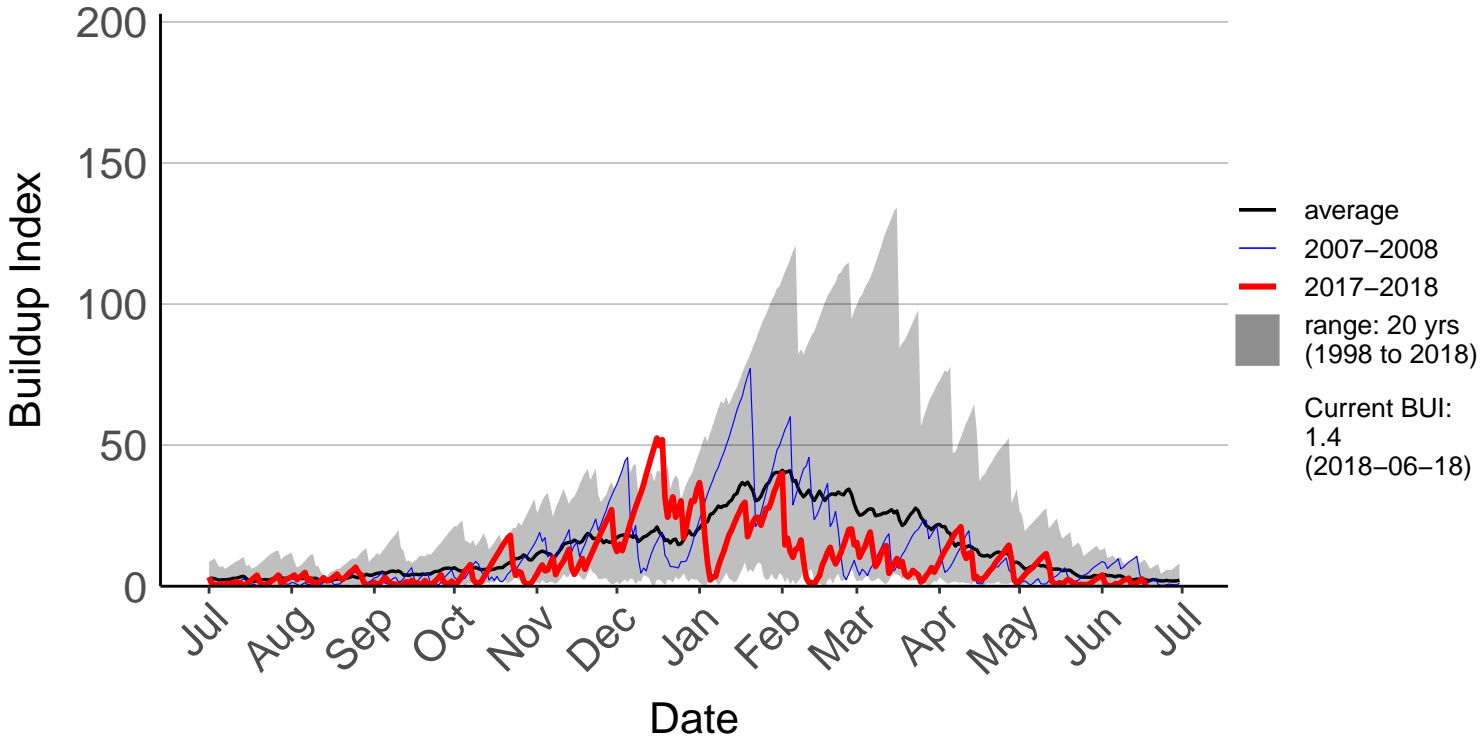

Athol Raws

Hamilton Aws

Hamilton Raws

Paeroa Aws

Paeroa Raws

Piopio Raws

Buildup Index

— average
— 2020-2021
■ range: 4 yrs (2017 to 2021)
Current BUI: 10.4 (2021-01-08)

Date

Port Taharoa Aws

Taharoa Raws

Te Akau Raws

Waeranga Raws

Waihi Gold Raws – DISCONTINUED

Waihi Raws

Waikawau Bay Raws

Waitomo Raws

Whangamata Raws