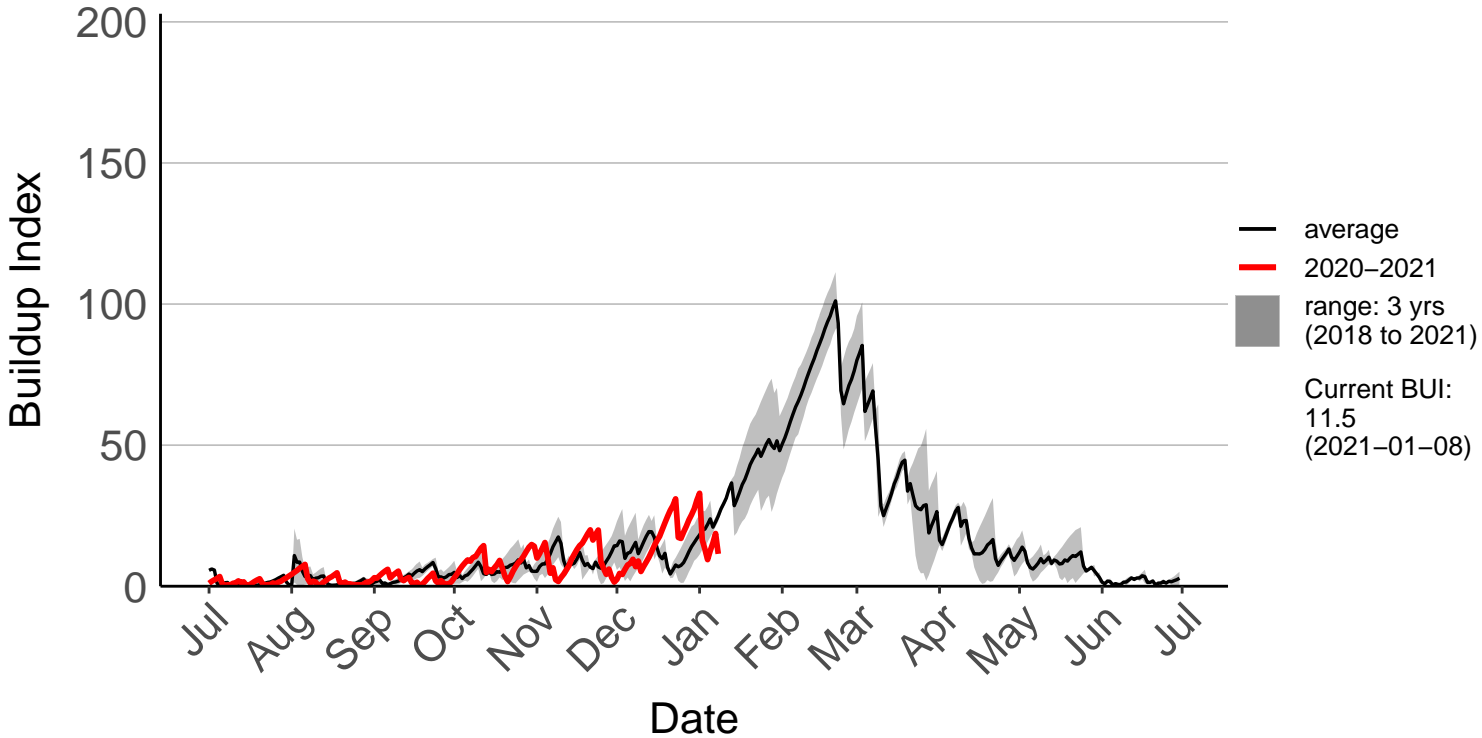

Athol Raws

Hamilton Aws

Hamilton Raws

Paeroa Aws

Paeroa Raws

Piopio Raws

Buildup Index

— average
— 2020-2021
■ range: 4 yrs (2017 to 2021)
Current BUI: 10.4 (2021-01-08)

Date

Port Taharoa Aws

Taharoa Raws

Te Akau Raws

Waeranga Raws

Waihi Gold Raws – DISCONTINUED

Waihi Raws

Waikawau Bay Raws