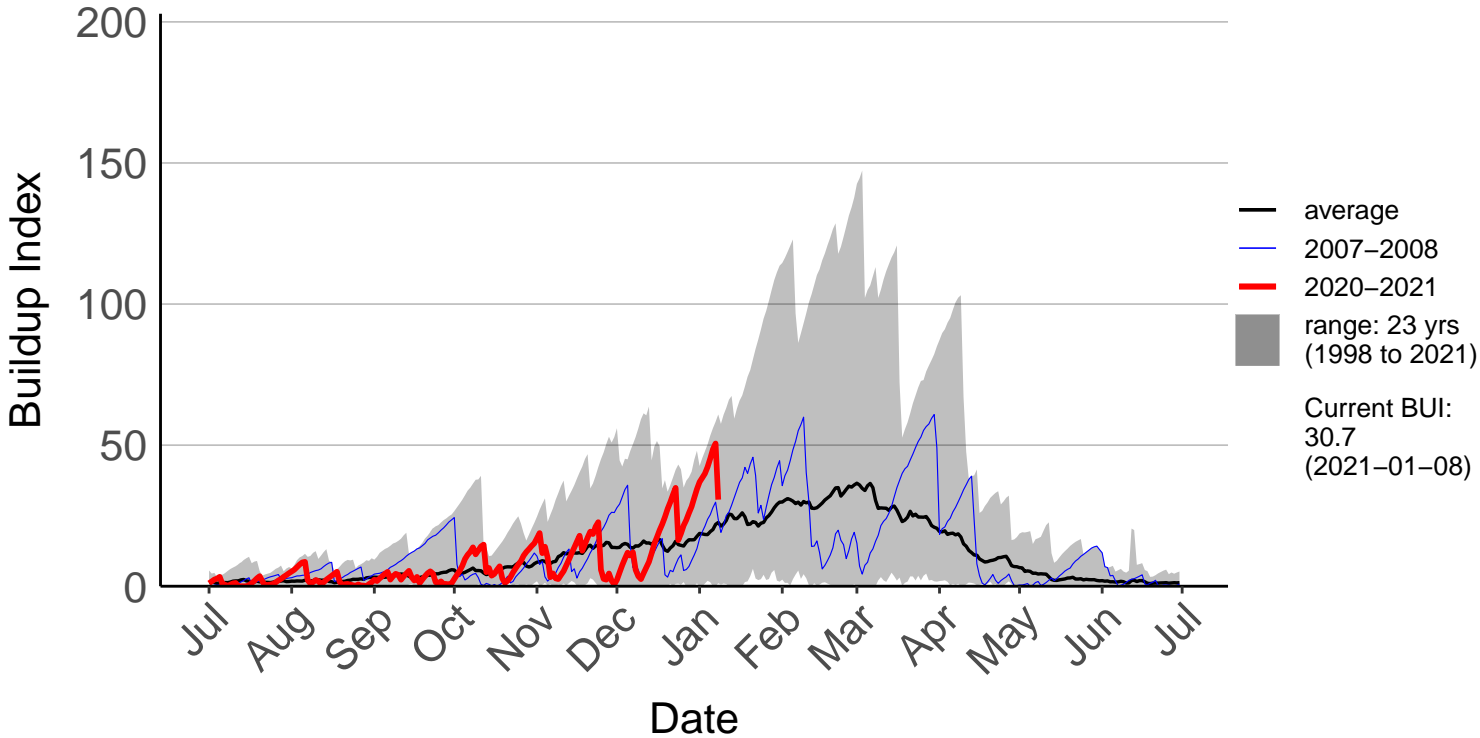

Athol Raws

Hamilton Aws

Hamilton Raws

Paeroa Aws

Paeroa Raws

Piopio Raws

Buildup Index

— average
— 2020-2021
■ range: 4 yrs (2017 to 2021)
Current BUI: 10.4 (2021-01-08)

Date

Port Taharoa Aws

Taharoa Raws

Te Akau Raws

Waeranga Raws

Waihi Gold Raws – DISCONTINUED

Waihi Raws

Waikawau Bay Raws

Waitomo Raws

Whangamata Raws