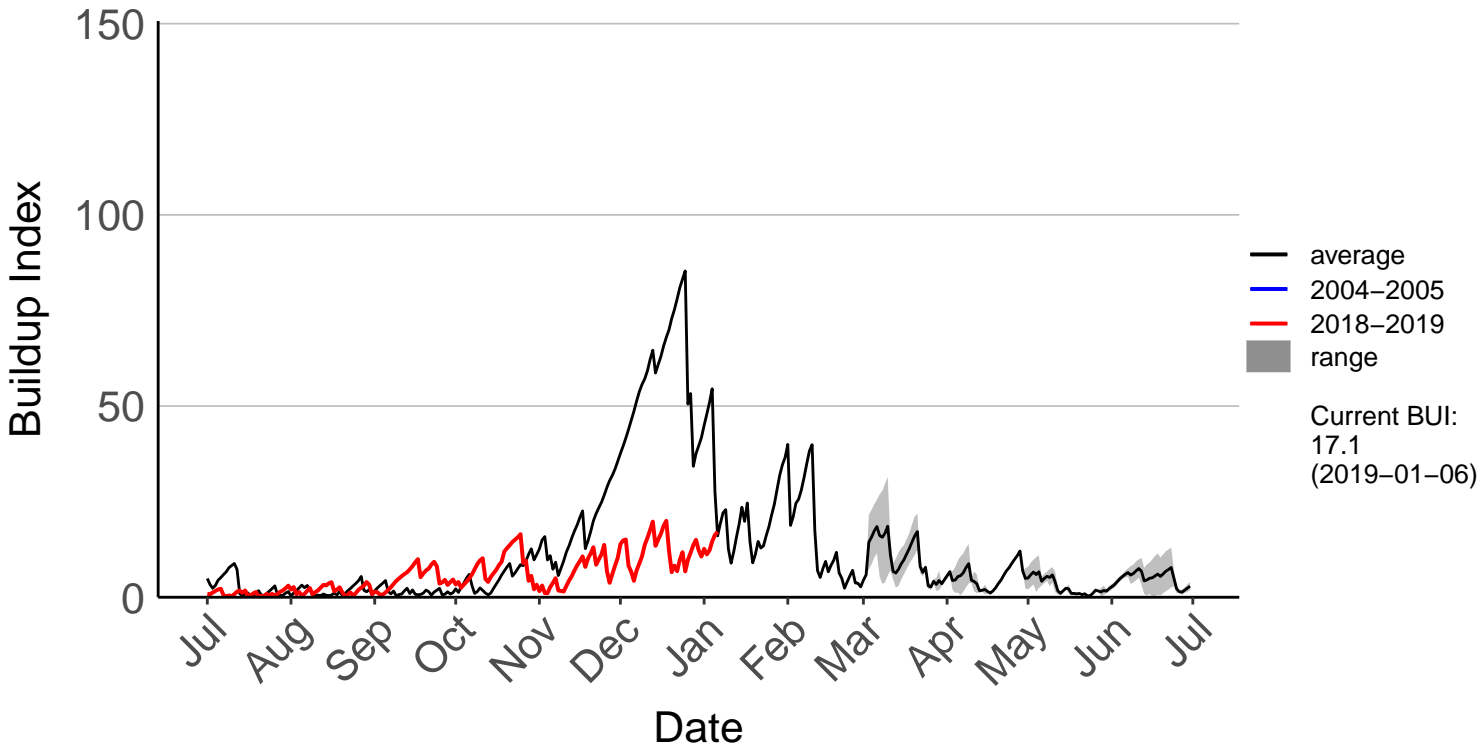

Belmont Raws

Long Gully Raws

Paraparaumu Aero SYNOP

Porirua, Elsdon Park Aws

Remutaka Forest Park Raws

Te Horo Raws

Titahi Bay Raws – DISCONTINUED

Wellington Aero SYNOP