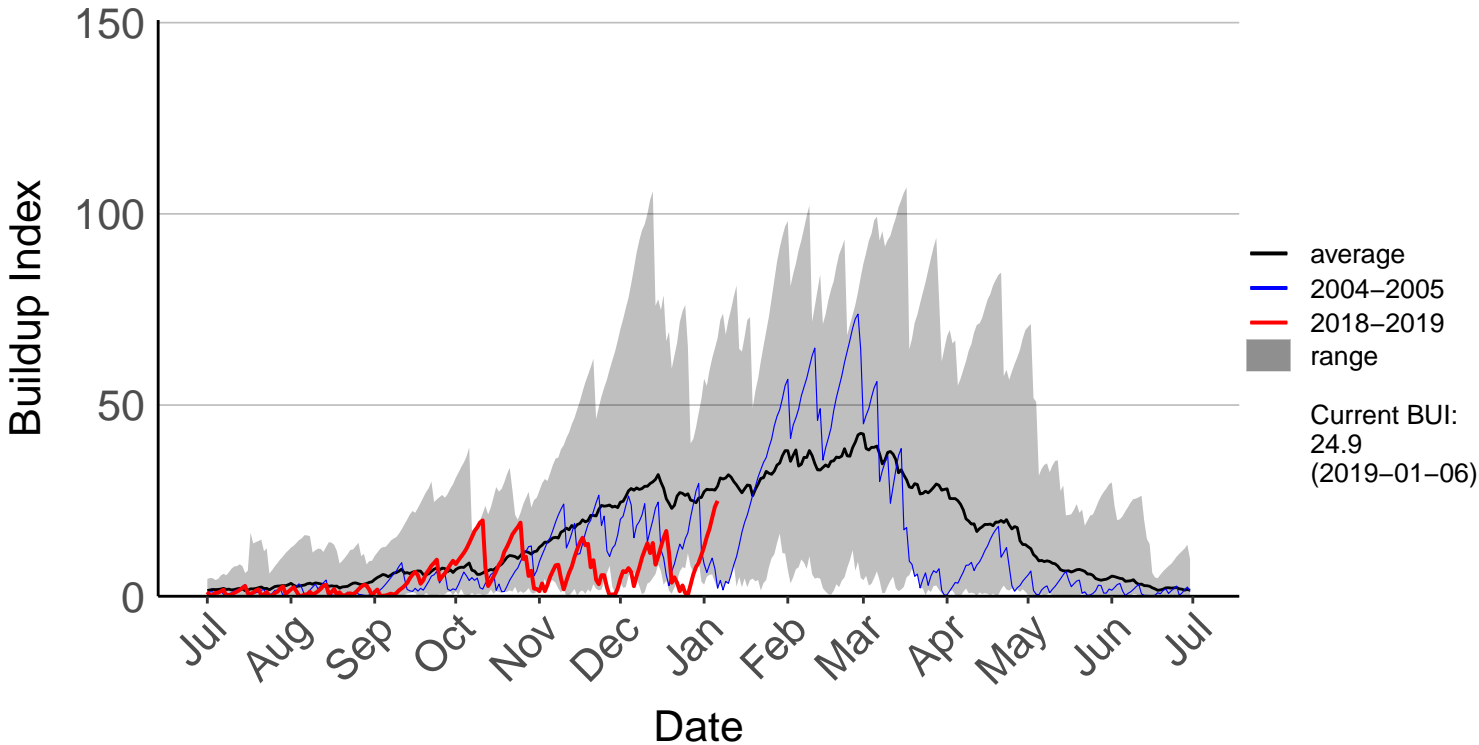

Belmont Raws

Long Gully Raws

Paraparaumu Aero SYNOP

Porirua, Elsdon Park Aws

Remutaka Forest Park Raws

Te Horo Raws

Titahi Bay Raws – DISCONTINUED

Wellington Aero SYNOP