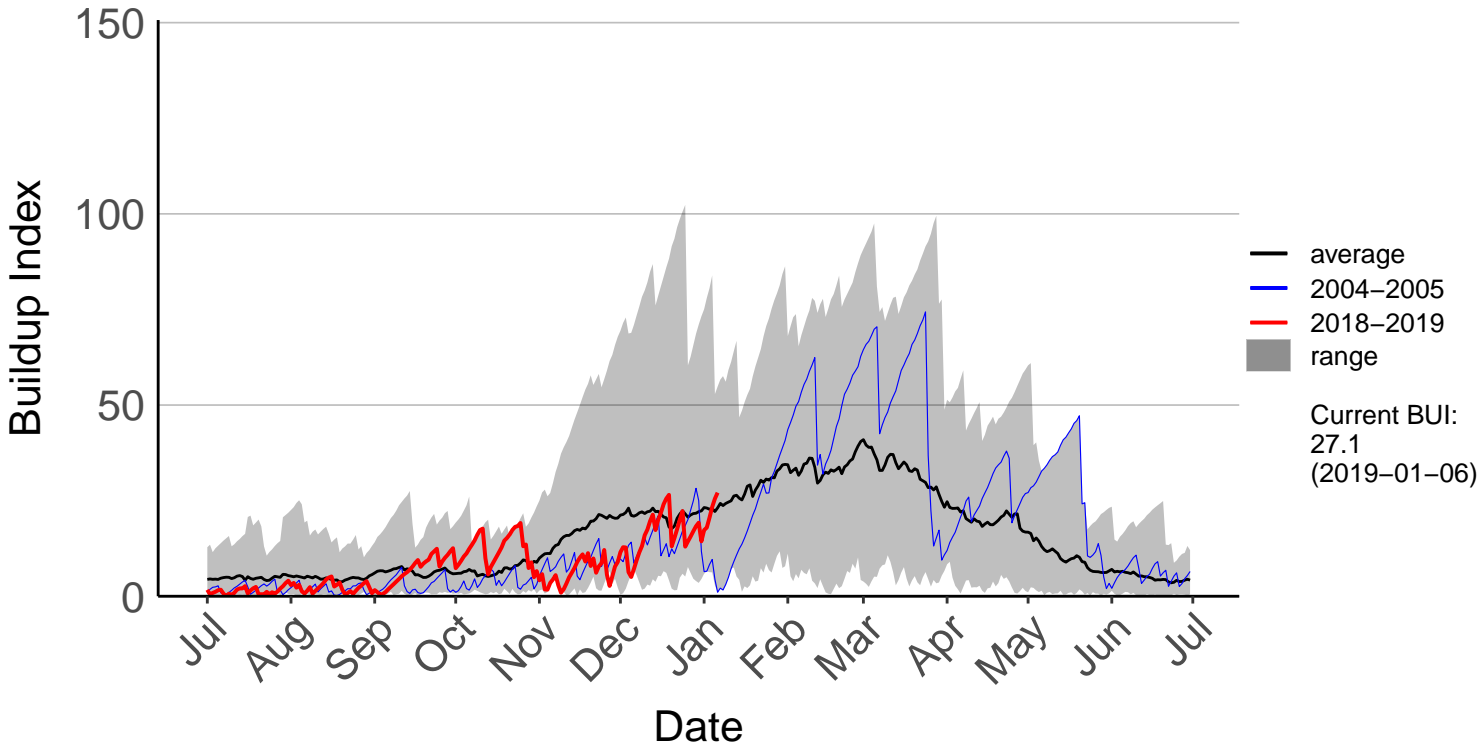

Belmont Raws

Long Gully Raws

Paraparaumu Aero SYNOP

Porirua, Elsdon Park Aws

Remutaka Forest Park Raws

Te Horo Raws

Titahi Bay Raws – DISCONTINUED

Wellington Aero SYNOP