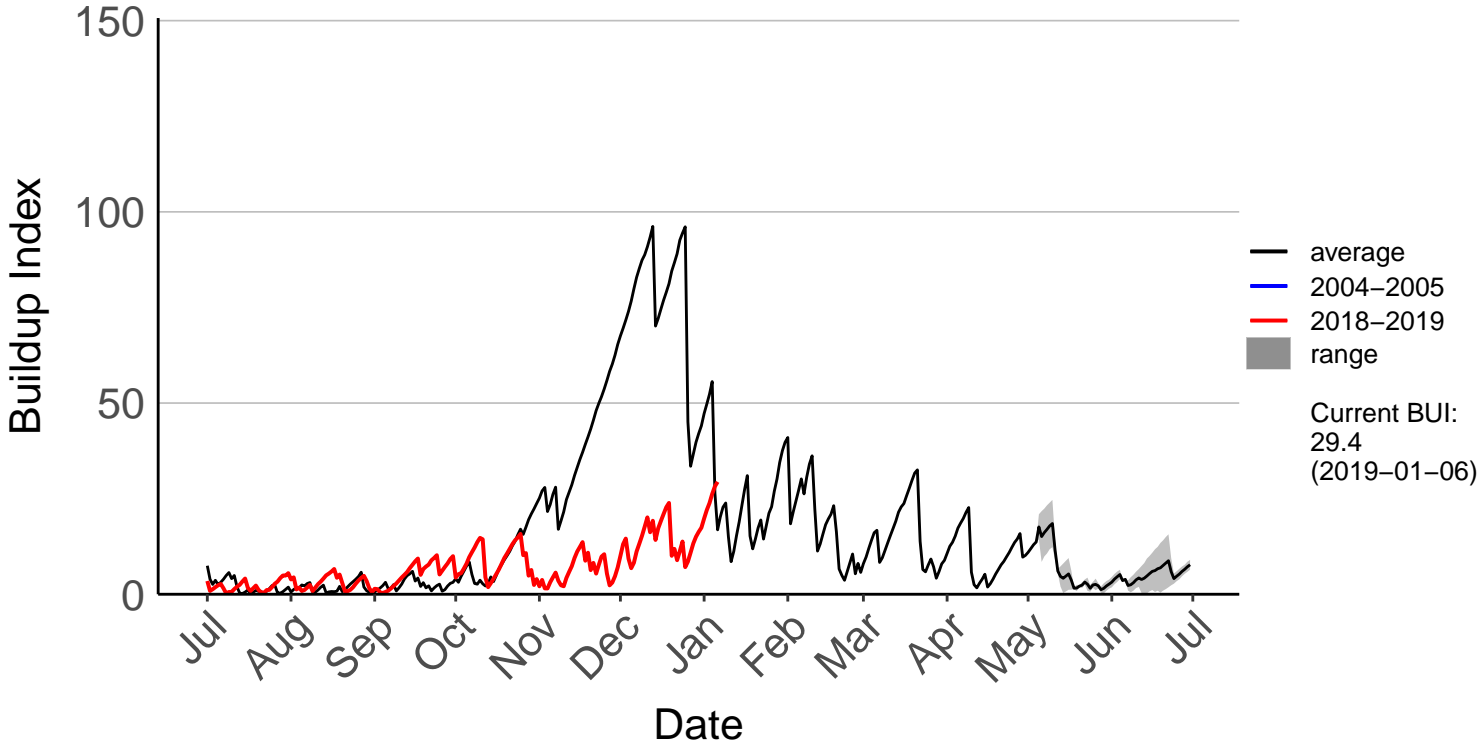

Belmont Raws

Long Gully Raws

Paraparaumu Aero SYNOP

Porirua, Elsdon Park Aws

Remutaka Forest Park Raws

Te Horo Raws

Titahi Bay Raws – DISCONTINUED

Wellington Aero SYNOP