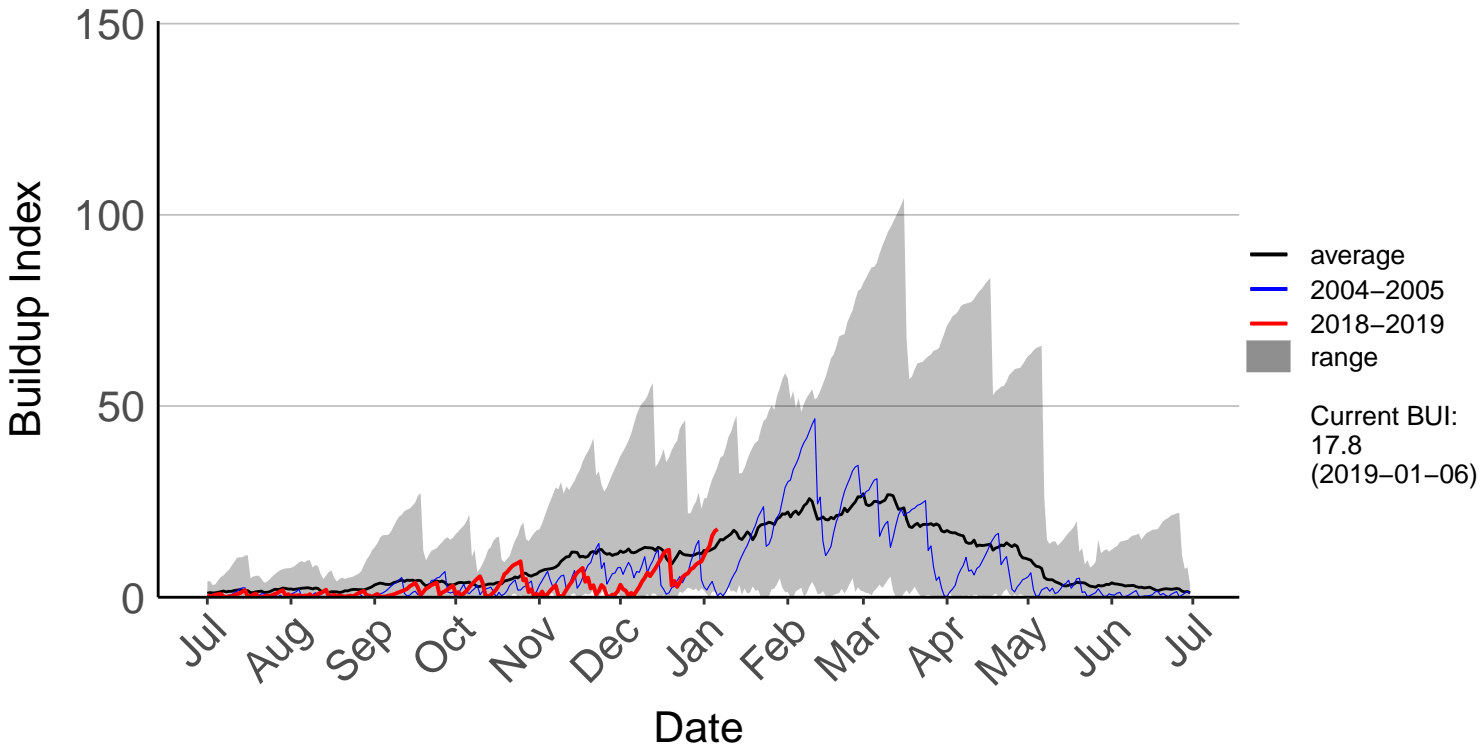

Belmont Raws

Long Gully Raws

Paraparaumu Aero SYNOP

Porirua, Elsdon Park Aws

Remutaka Forest Park Raws

Te Horo Raws

Titahi Bay Raws – DISCONTINUED

Wellington Aero SYNOP