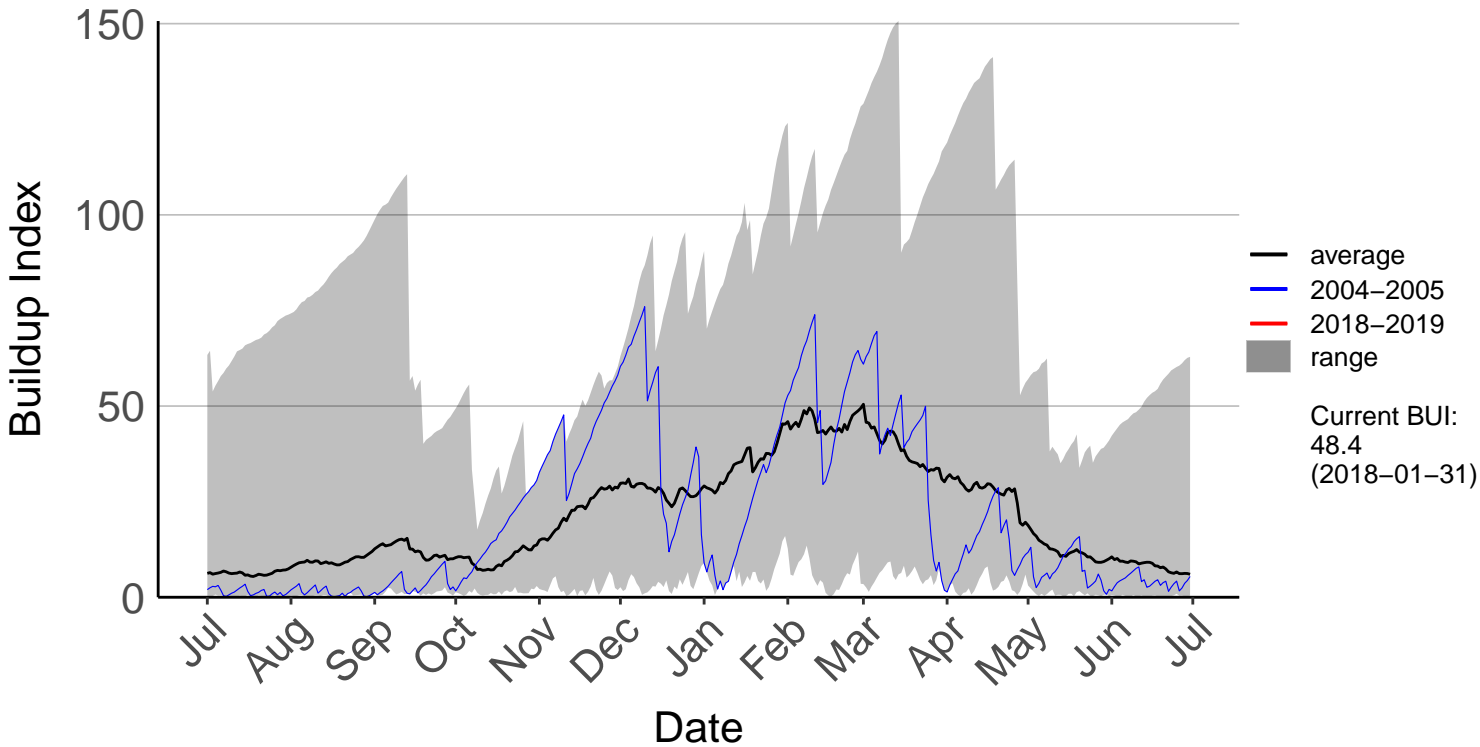

Belmont Raws

Long Gully Raws

Paraparaumu Aero SYNOP

Porirua, Elsdon Park Aws

Remutaka Forest Park Raws

Te Horo Raws

Titahi Bay Raws – DISCONTINUED

Wellington Aero SYNOP