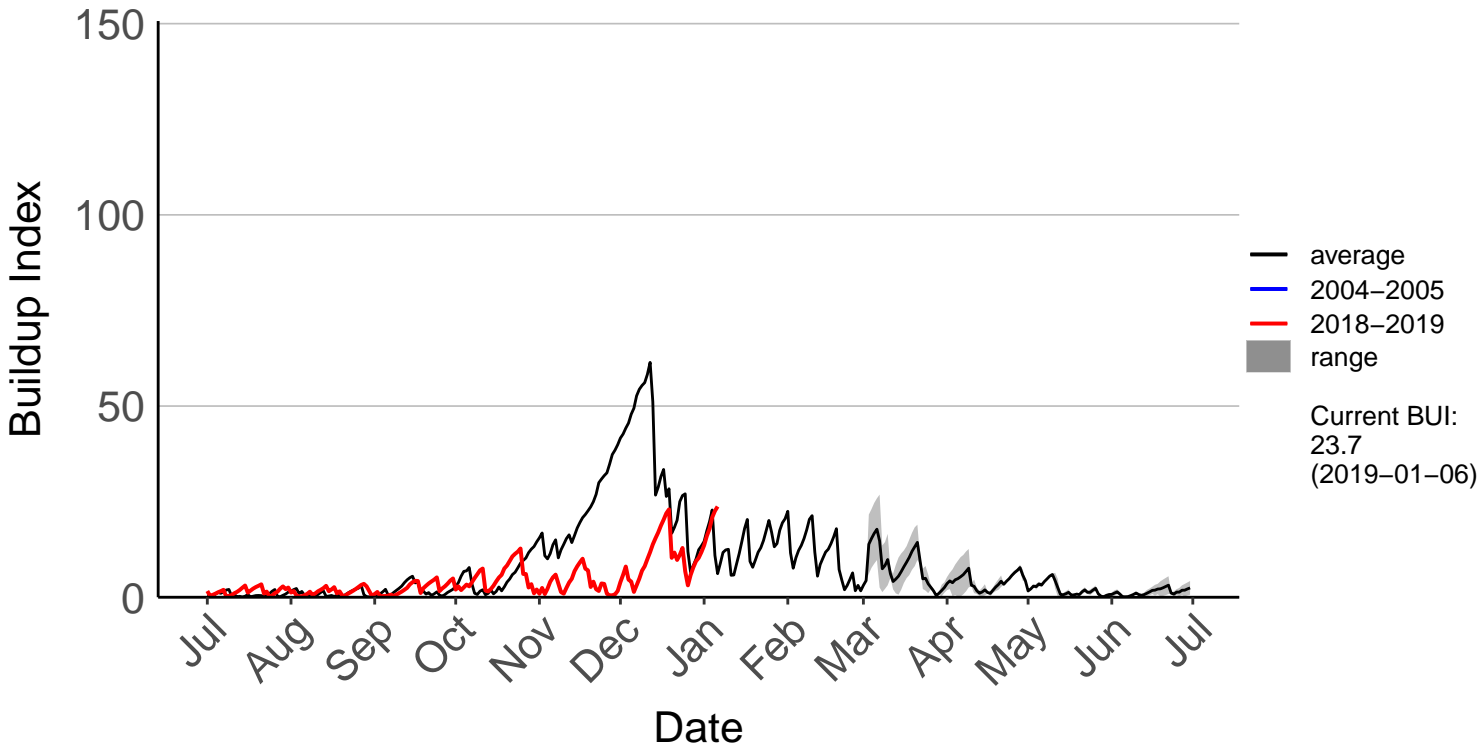

Belmont Raws

Long Gully Raws

Paraparaumu Aero SYNOP

Porirua, Elsdon Park Aws

Remutaka Forest Park Raws

Te Horo Raws

Titahi Bay Raws – DISCONTINUED

Wellington Aero SYNOP