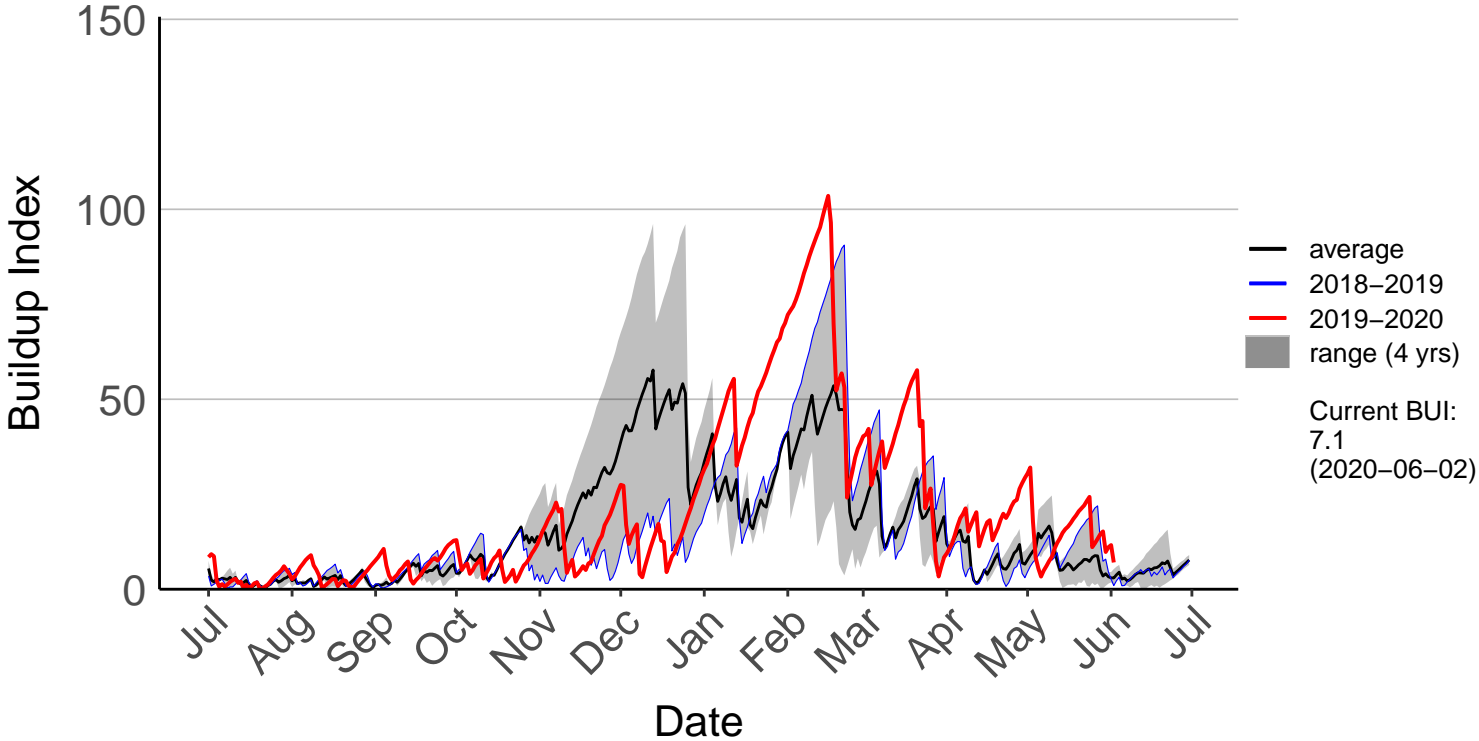

Belmont Raws (May 1997 to Jun 2020)

Long Gully Raws (Mar 2017 to Jun 2020)

Paraparaumu Aero SYNOP (Jul 1996 to Jun 2020)

Porirua, Elsdon Park Aws (May 2017 to Jun 2020)

Remutaka Forest Park Raws (Jul 1996 to Jun 2020)

Te Horo Raws (Mar 2017 to Jun 2020)

Titahi Bay Raws (May 1998 to Jan 2018) – DISCONTINUED

Wellington Aero SYNOP (Jul 1996 to Jun 2020)