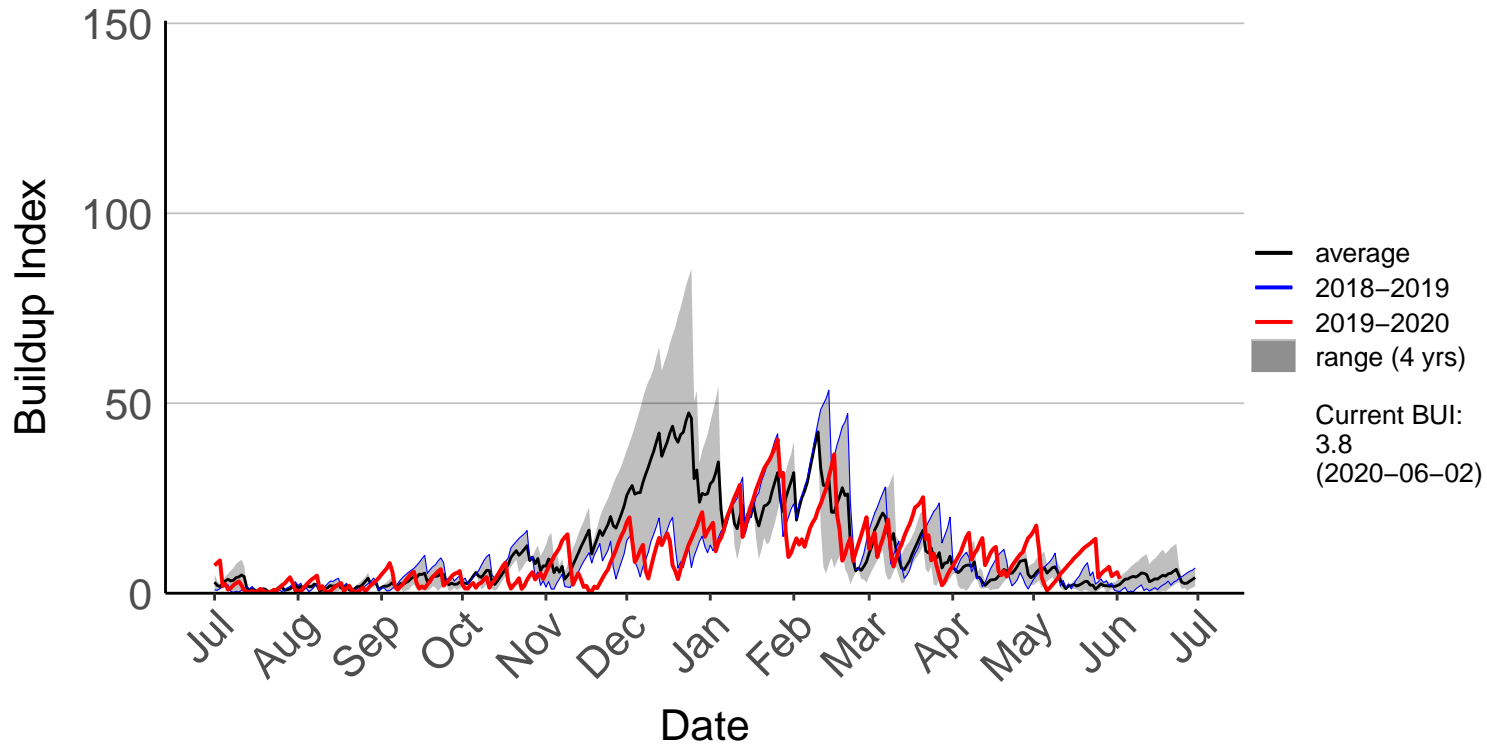

Belmont Raws (May 1997 to Jun 2020)

Long Gully Raws (Mar 2017 to Jun 2020)

Paraparaumu Aero SYNOP (Jul 1996 to Jun 2020)

Porirua, Elsdon Park Aws (May 2017 to Jun 2020)

Remutaka Forest Park Raws (Jul 1996 to Jun 2020)

Te Horo Raws (Mar 2017 to Jun 2020)

Titahi Bay Raws (May 1998 to Jan 2018) – DISCONTINUED

Wellington Aero SYNOP (Jul 1996 to Jun 2020)