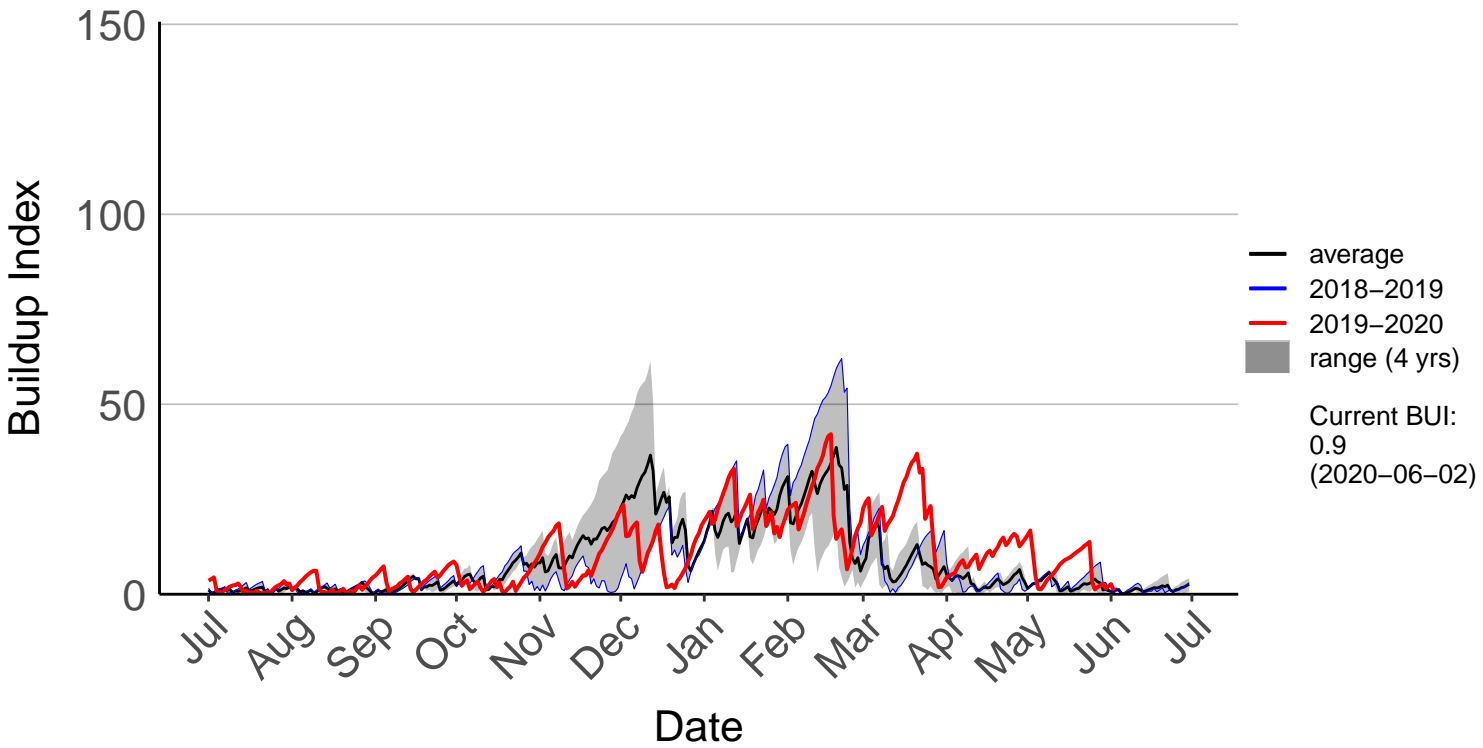

Belmont Raws (May 1997 to Jun 2020)

Long Gully Raws (Mar 2017 to Jun 2020)

Paraparaumu Aero SYNOP (Jul 1996 to Jun 2020)

Porirua, Elsdon Park Aws (May 2017 to Jun 2020)

Remutaka Forest Park Raws (Jul 1996 to Jun 2020)

Te Horo Raws (Mar 2017 to Jun 2020)

Titahi Bay Raws (May 1998 to Jan 2018) – DISCONTINUED

Wellington Aero SYNOP (Jul 1996 to Jun 2020)