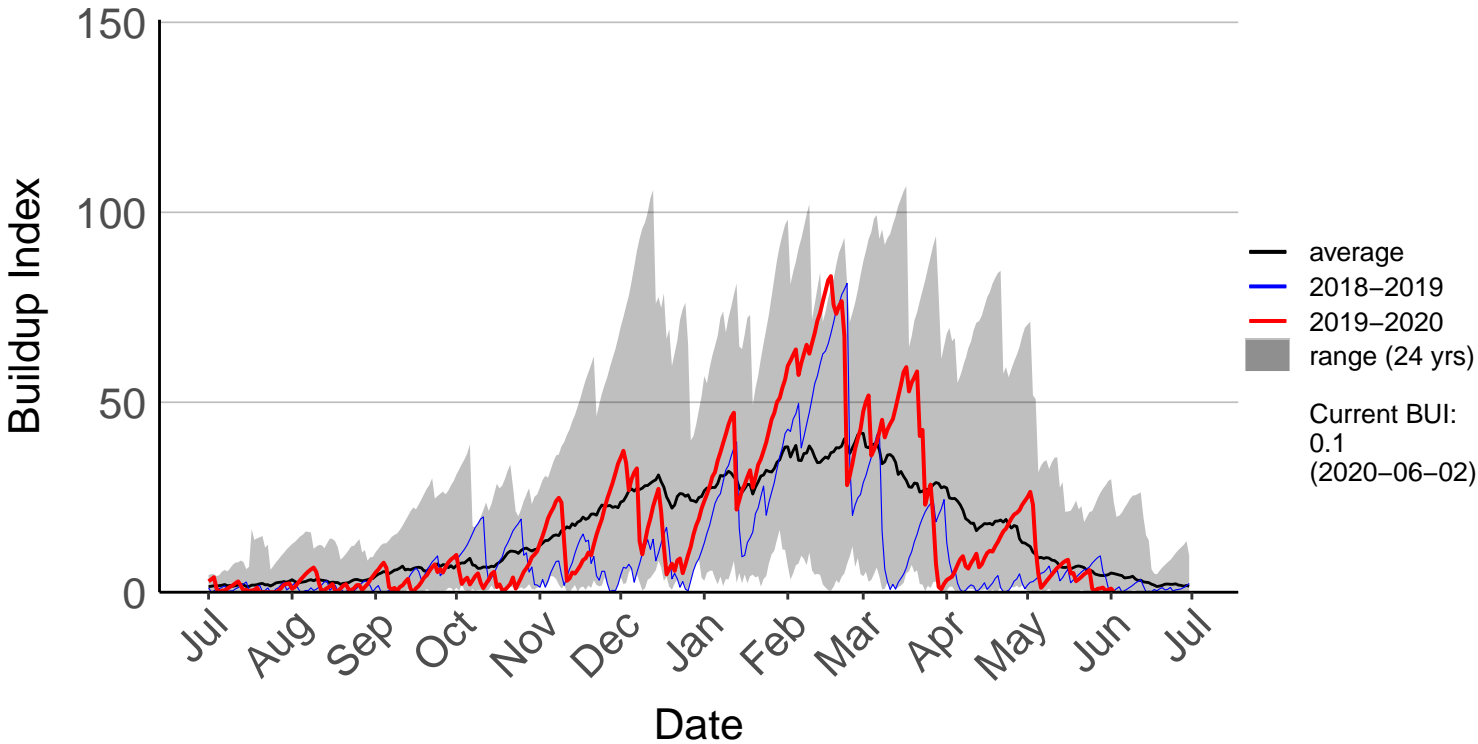

Belmont Raws (May 1997 to Jun 2020)

Long Gully Raws (Mar 2017 to Jun 2020)

Paraparaumu Aero SYNOP (Jul 1996 to Jun 2020)

Porirua, Elsdon Park Aws (May 2017 to Jun 2020)

Remutaka Forest Park Raws (Jul 1996 to Jun 2020)

Te Horo Raws (Mar 2017 to Jun 2020)

Titahi Bay Raws (May 1998 to Jan 2018) – DISCONTINUED

Wellington Aero SYNOP (Jul 1996 to Jun 2020)