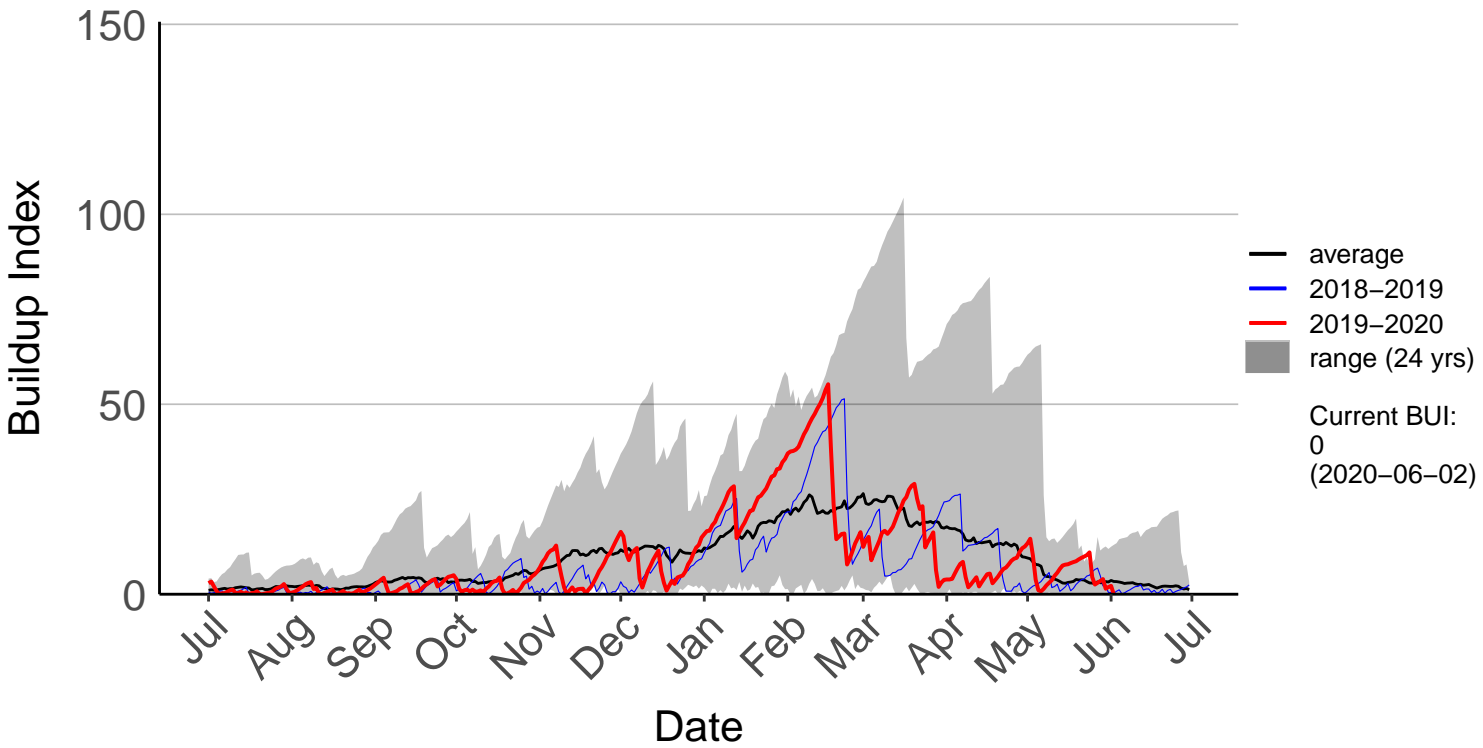

Belmont Raws (May 1997 to Jun 2020)

Long Gully Raws (Mar 2017 to Jun 2020)

Paraparaumu Aero SYNOP (Jul 1996 to Jun 2020)

Porirua, Elsdon Park Aws (May 2017 to Jun 2020)

Remutaka Forest Park Raws (Jul 1996 to Jun 2020)

Te Horo Raws (Mar 2017 to Jun 2020)

Titahi Bay Raws (May 1998 to Jan 2018) – DISCONTINUED

Wellington Aero SYNOP (Jul 1996 to Jun 2020)