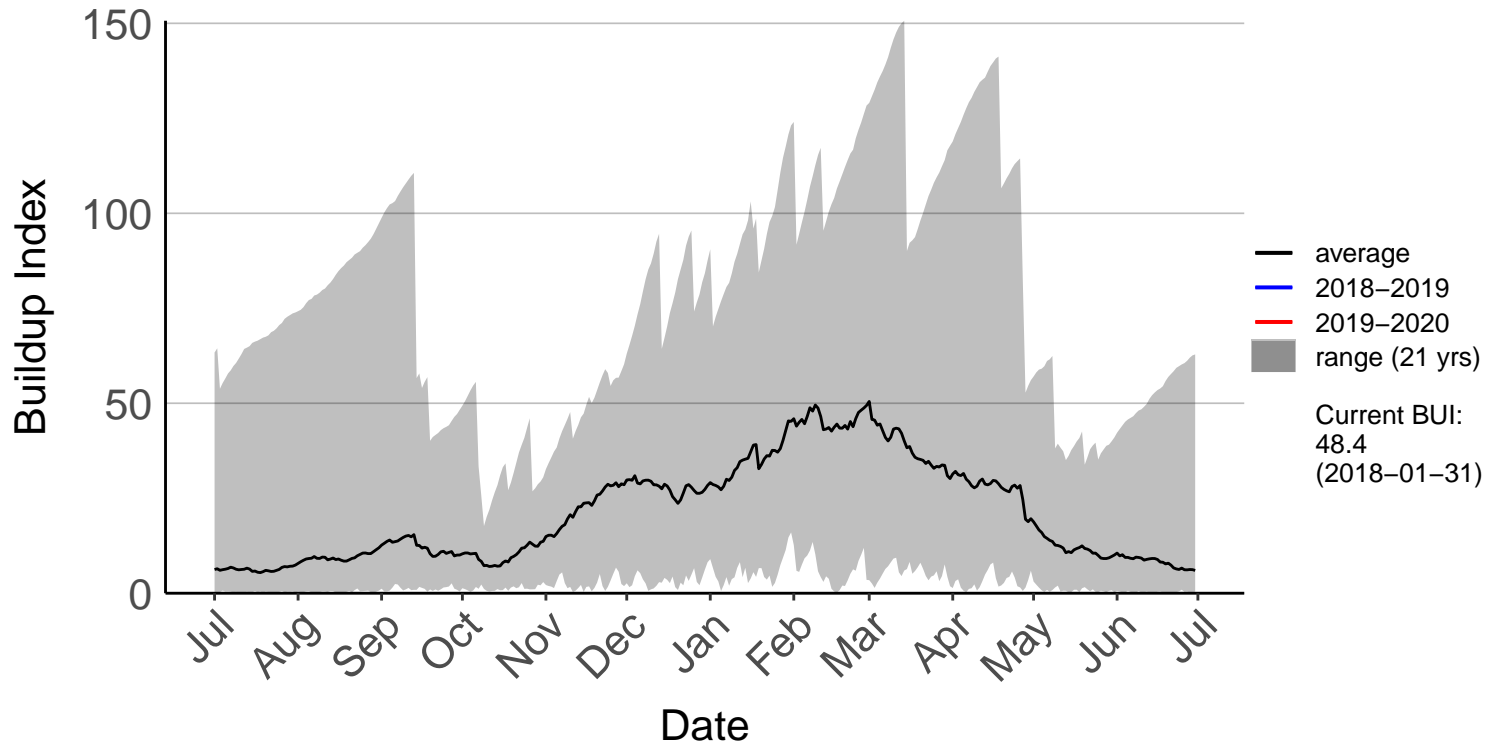

Belmont Raws (May 1997 to Jun 2020)

Long Gully Raws (Mar 2017 to Jun 2020)

Paraparaumu Aero SYNOP (Jul 1996 to Jun 2020)

Porirua, Elsdon Park Aws (May 2017 to Jun 2020)

Remutaka Forest Park Raws (Jul 1996 to Jun 2020)

Te Horo Raws (Mar 2017 to Jun 2020)

Titahi Bay Raws (May 1998 to Jan 2018) – DISCONTINUED

Wellington Aero SYNOP (Jul 1996 to Jun 2020)