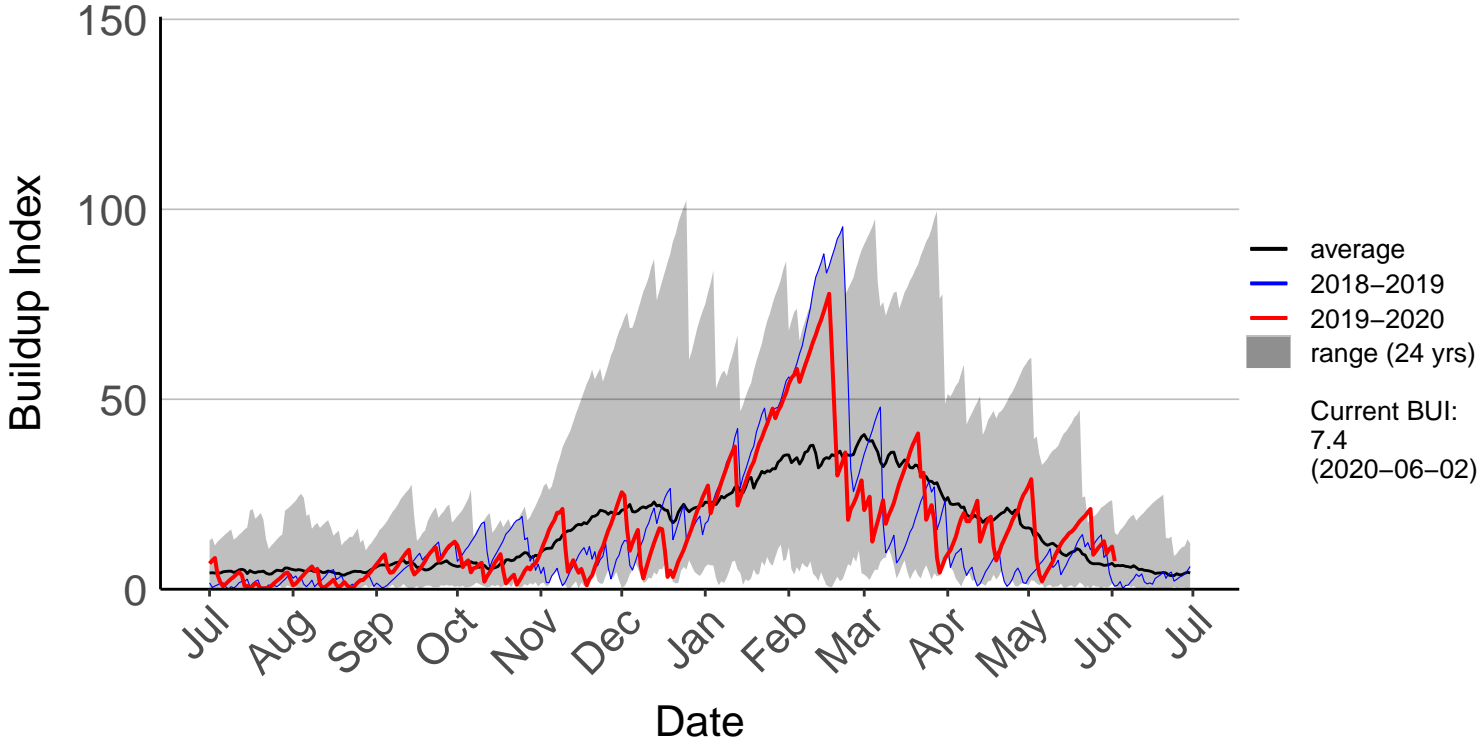

Belmont Raws (May 1997 to Jun 2020)

Long Gully Raws (Mar 2017 to Jun 2020)

Paraparaumu Aero SYNOP (Jul 1996 to Jun 2020)

Porirua, Elsdon Park Aws (May 2017 to Jun 2020)

Remutaka Forest Park Raws (Jul 1996 to Jun 2020)

Te Horo Raws (Mar 2017 to Jun 2020)

Titahi Bay Raws (May 1998 to Jan 2018) – DISCONTINUED

Wellington Aero SYNOP (Jul 1996 to Jun 2020)