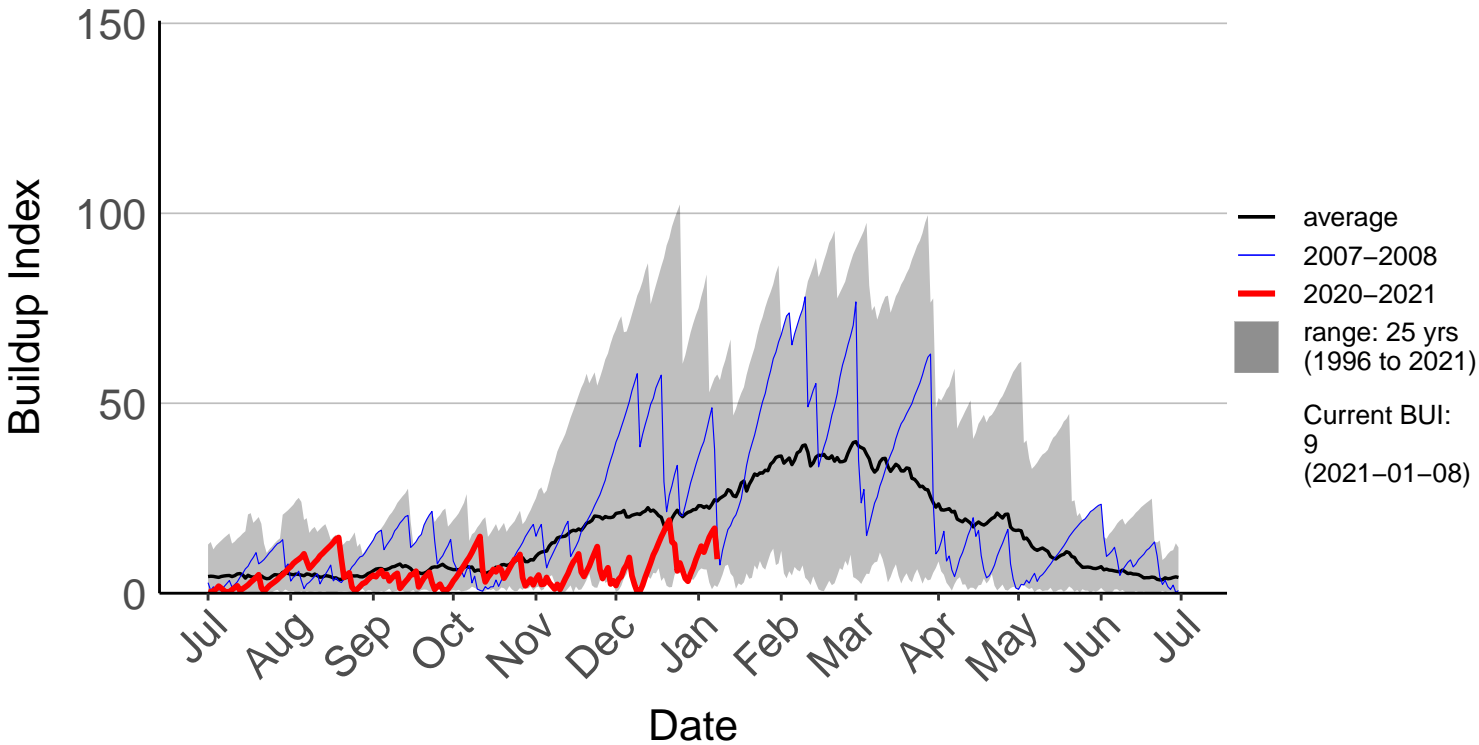

Belmont Raws

Long Gully Raws

Paraparaumu Aero SYNOP

Porirua, Elsdon Park Aws

Remutaka Forest Park Raws

Te Horo Raws

Titahi Bay Raws – DISCONTINUED

Wellington Aero SYNOP