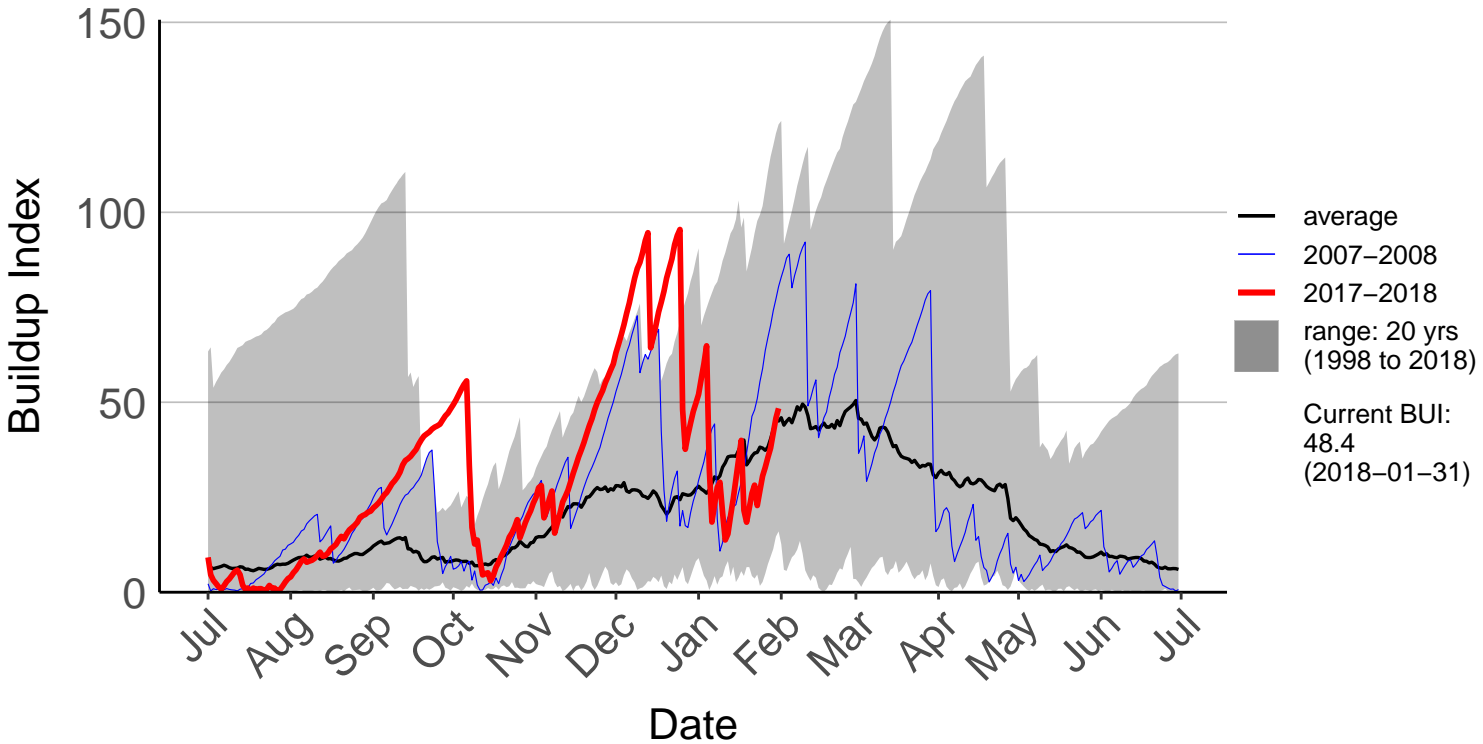

Belmont Raws

Long Gully Raws

Paraparaumu Aero SYNOP

Porirua, Elsdon Park Aws

Remutaka Forest Park Raws

Te Horo Raws

Titahi Bay Raws – DISCONTINUED

Wellington Aero SYNOP