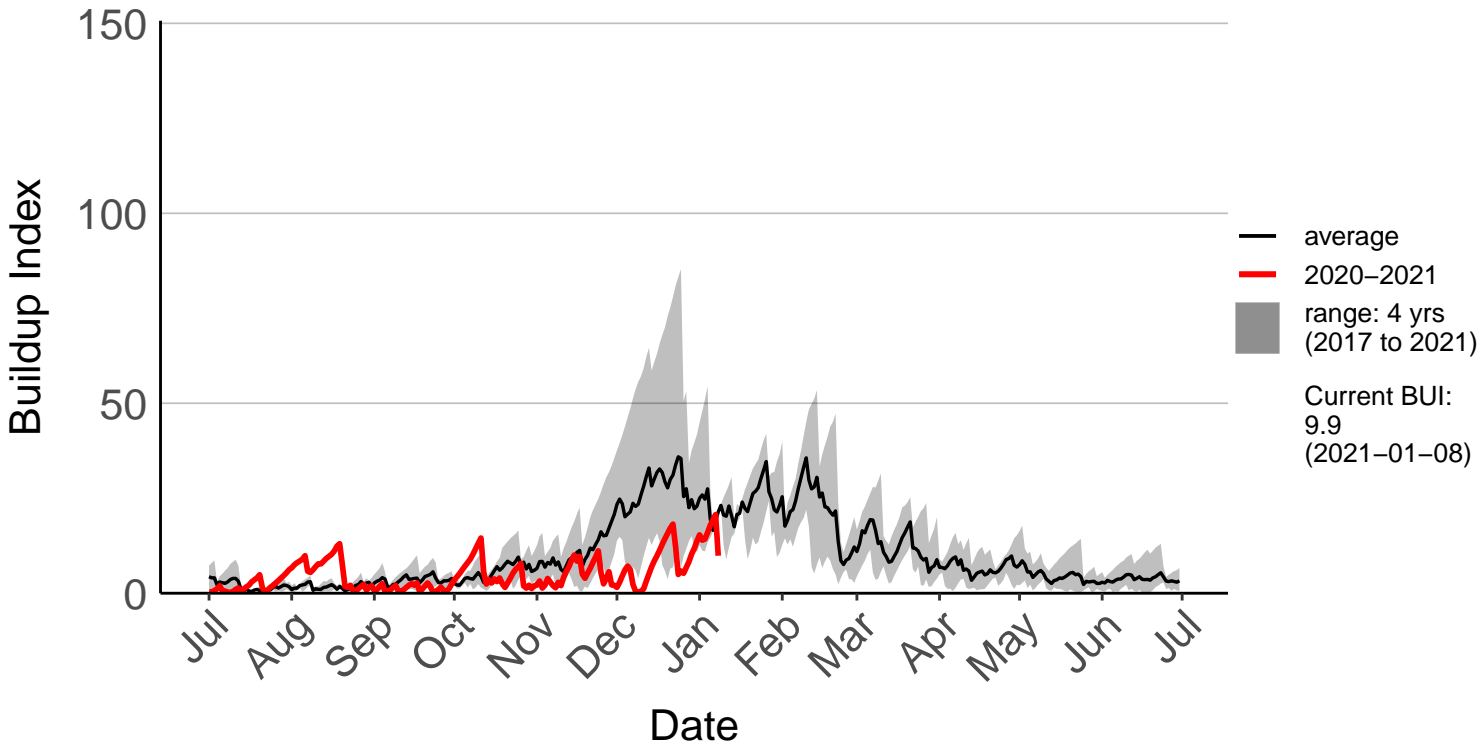

Belmont Raws

Long Gully Raws

Paraparaumu Aero SYNOP

Porirua, Elsdon Park Aws

Remutaka Forest Park Raws

Te Horo Raws

Titahi Bay Raws – DISCONTINUED

Wellington Aero SYNOP