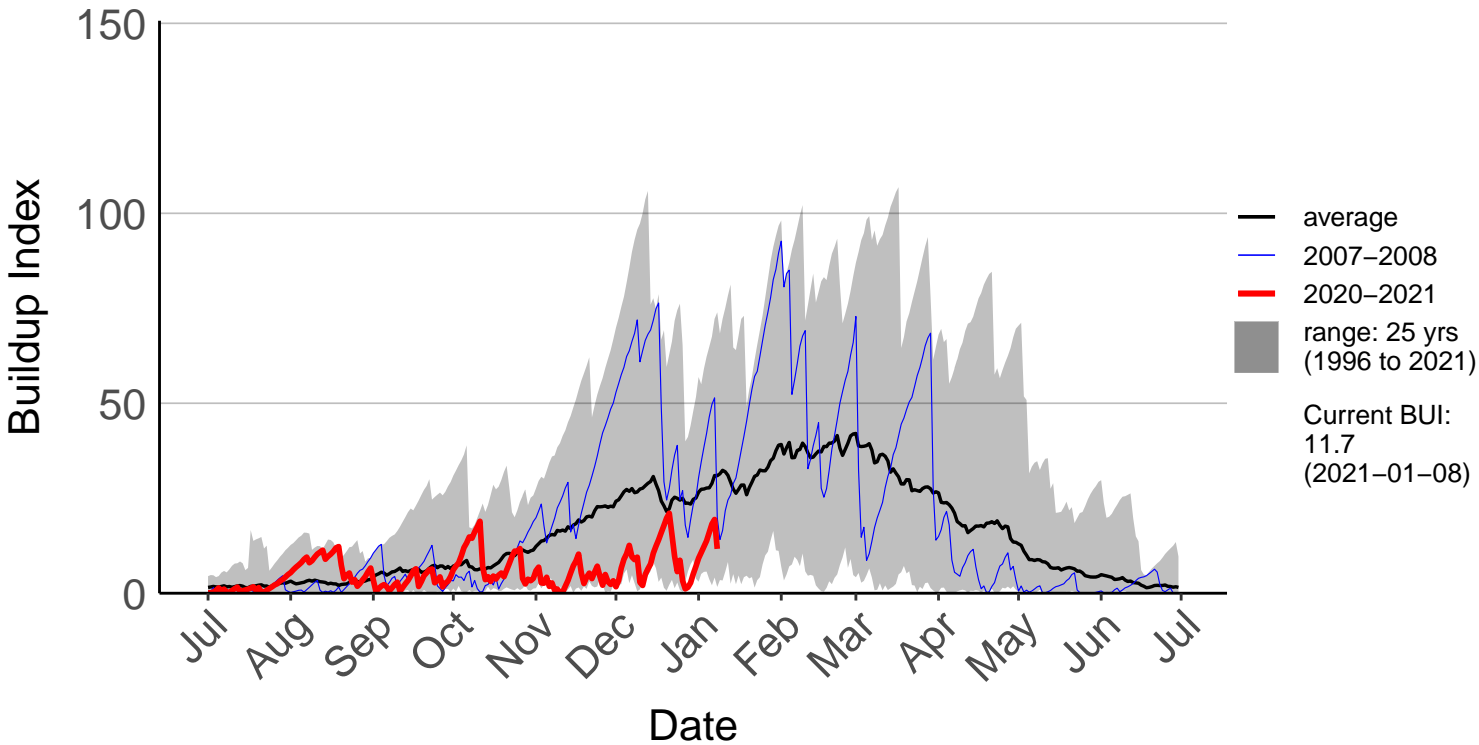

Belmont Raws

Long Gully Raws

Paraparaumu Aero SYNOP

Porirua, Elsdon Park Aws

Remutaka Forest Park Raws

Te Horo Raws

Titahi Bay Raws – DISCONTINUED

Wellington Aero SYNOP