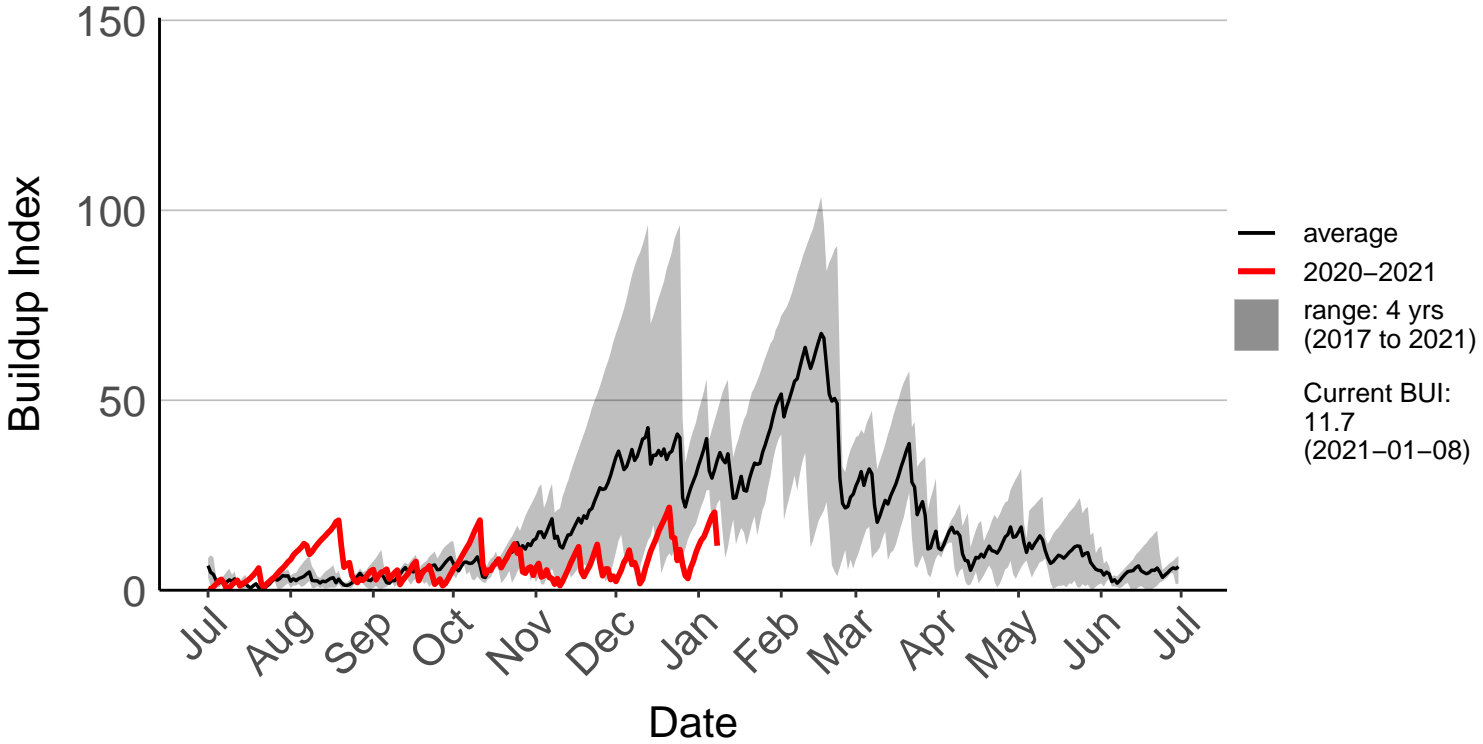

Belmont Raws

Long Gully Raws

Paraparaumu Aero SYNOP

Porirua, Elsdon Park Aws

Remutaka Forest Park Raws

Te Horo Raws

Titahi Bay Raws – DISCONTINUED

Wellington Aero SYNOP