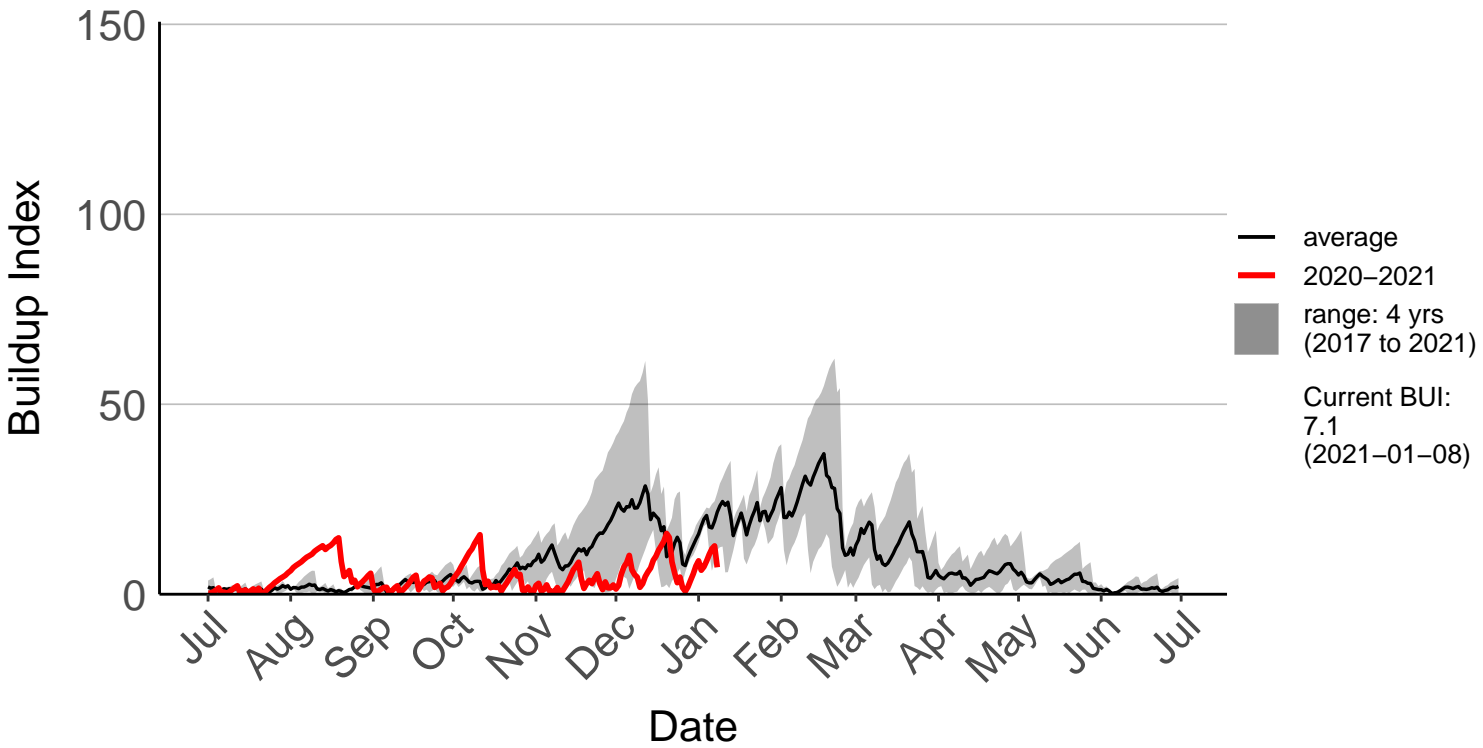

Belmont Raws

Long Gully Raws

Paraparaumu Aero SYNOP

Porirua, Elsdon Park Aws

Remutaka Forest Park Raws

Te Horo Raws

Titahi Bay Raws – DISCONTINUED

Wellington Aero SYNOP