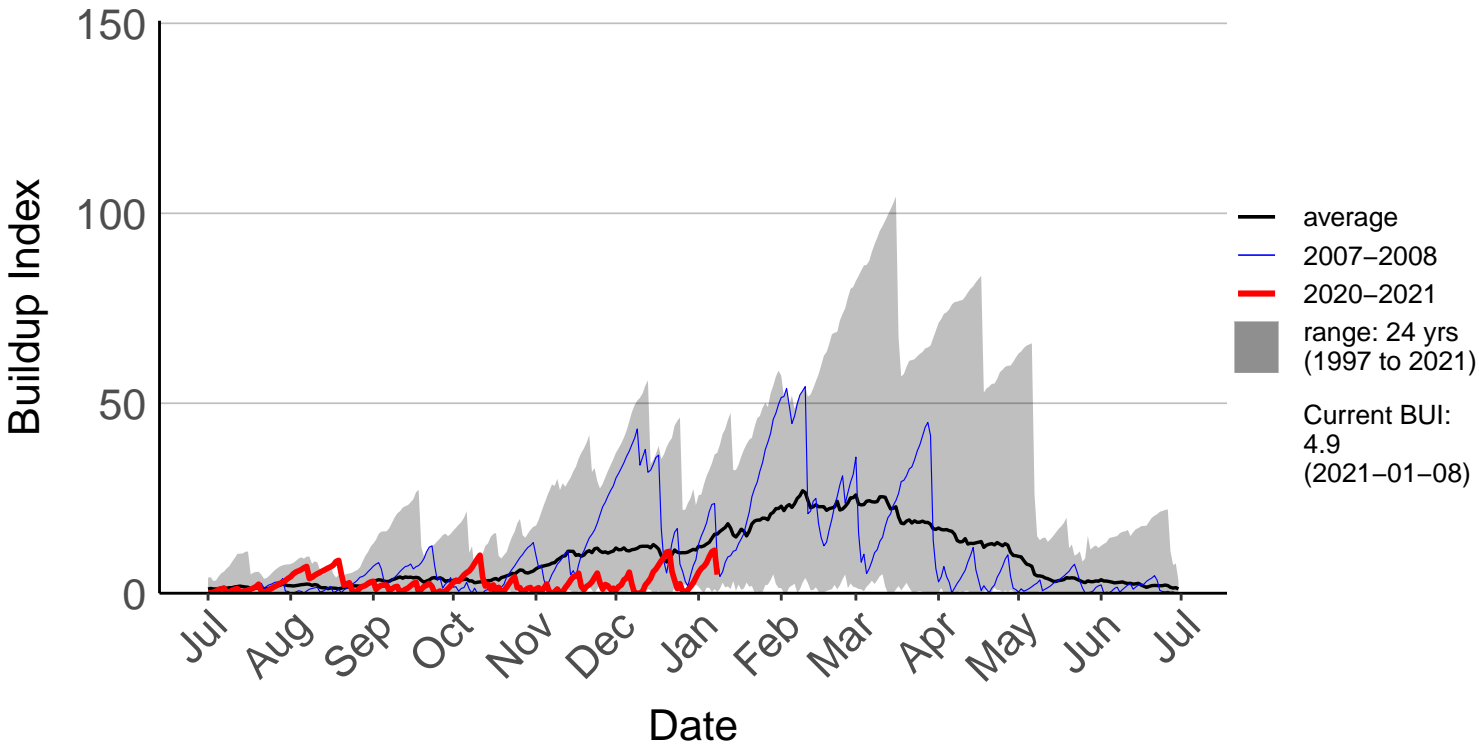

Belmont Raws

Long Gully Raws

Paraparaumu Aero SYNOP

Porirua, Elsdon Park Aws

Remutaka Forest Park Raws

Te Horo Raws

Titahi Bay Raws – DISCONTINUED

Wellington Aero SYNOP