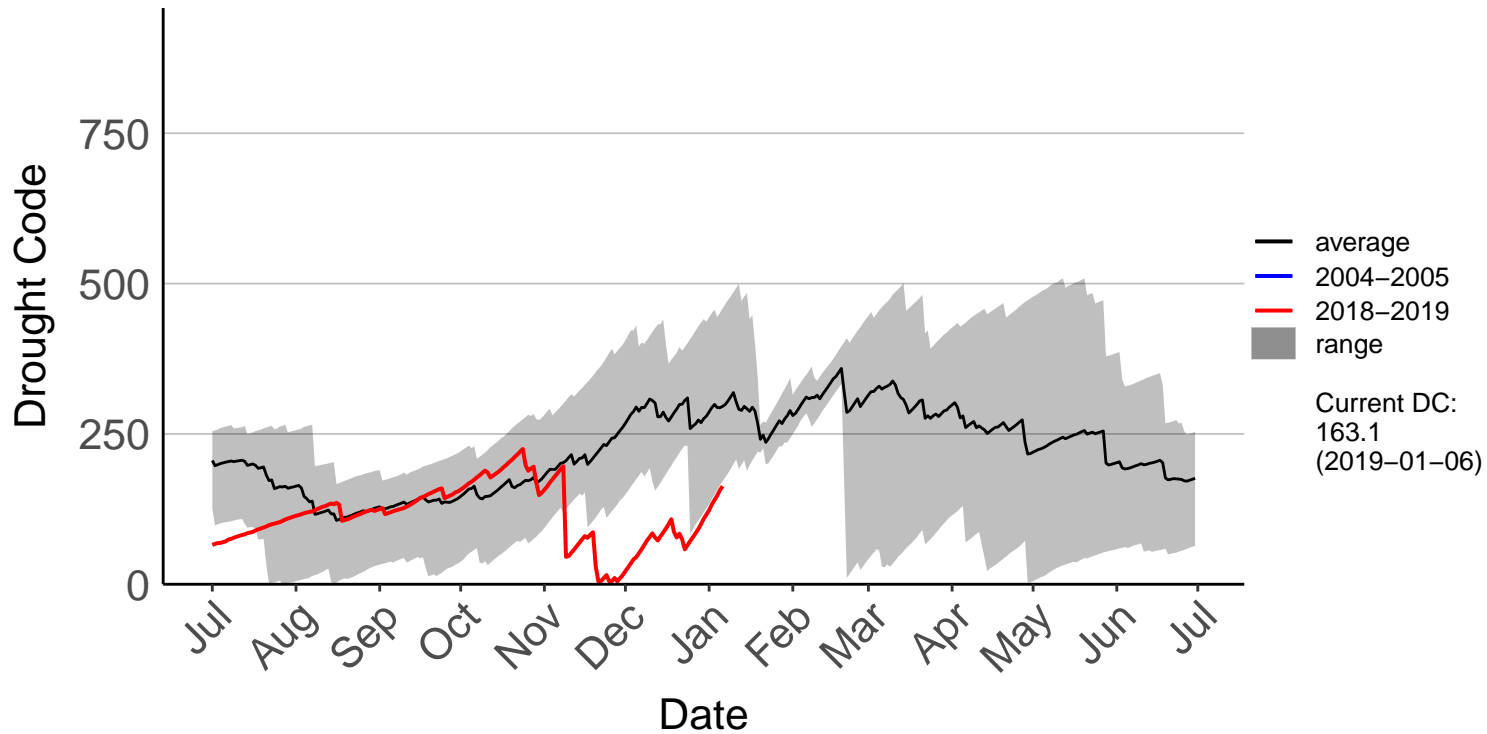

Hakaterere Raws

Mount Cook Ews

Mount Somers Raws

Pukaki Aero Raws

Tekapo Raws

Timaru Aero SYNOP

Timaru Coastal Raws

Waihaorunga Raws