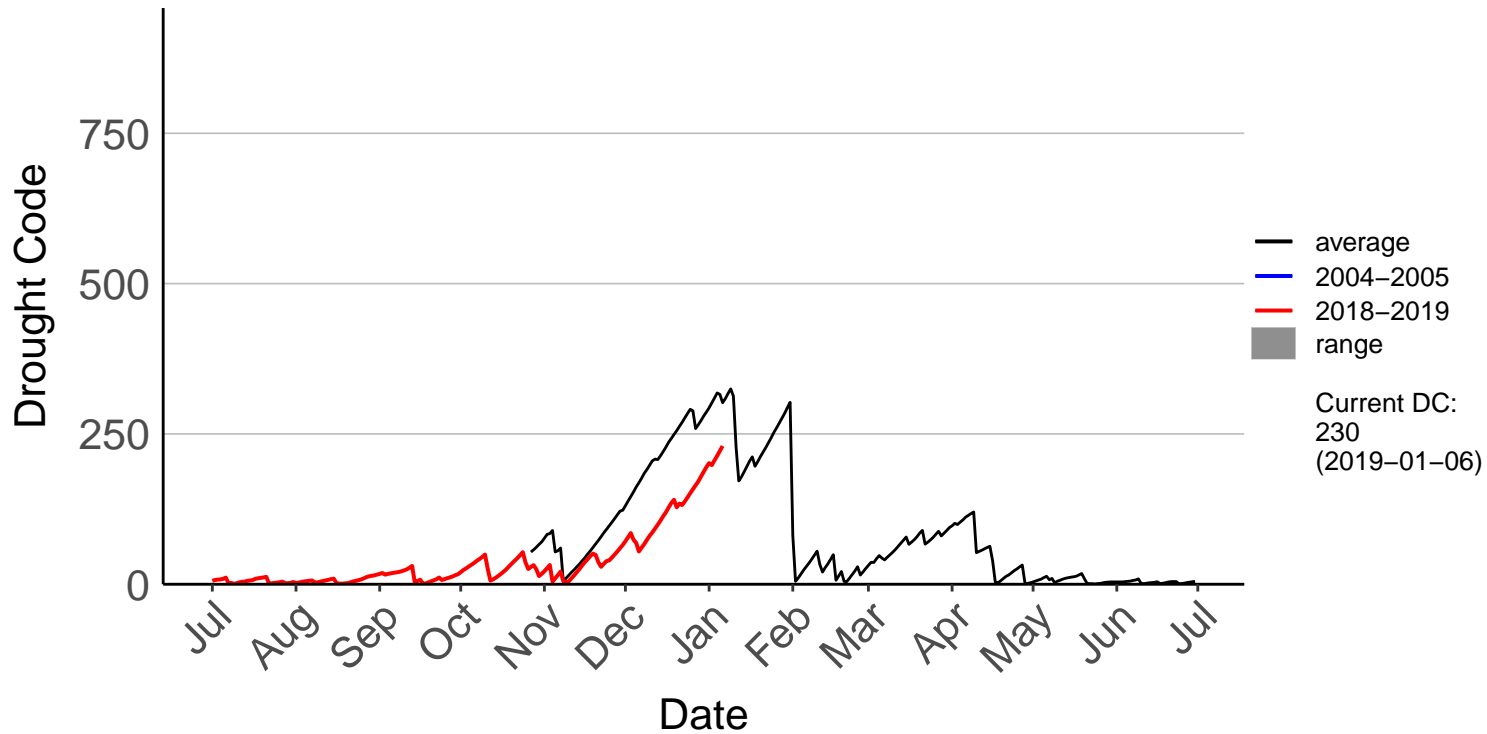

Ashburton Aero Raws

Ashburton Plains 2 Raws

Cannington Raws

Cattle Creek Raws

Clayton Raws

Geraldine Forest Raws

Glenaan Station Raws

Glentanner Raws