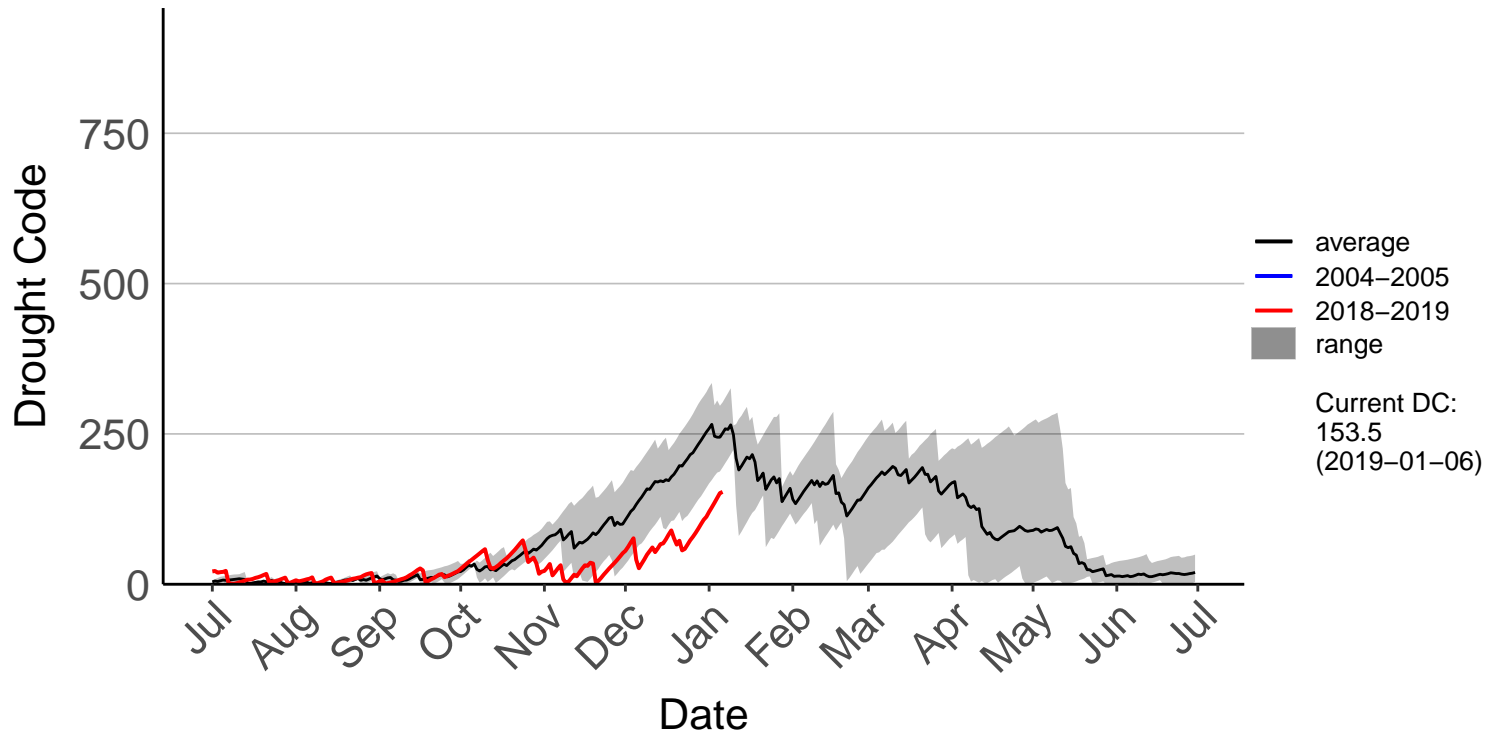

Ashburton Aero Raws

Ashburton Plains 2 Raws

Cannington Raws

Cattle Creek Raws

Clayton Raws

Geraldine Forest Raws

Glenaan Station Raws

Glentanner Raws

Hakaterere Raws

Mount Cook Ews

Mount Somers Raws

Pukaki Aero Raws

Tekapo Raws

Timaru Aero SYNOP

Timaru Coastal Raws

Waihaorunga Raws