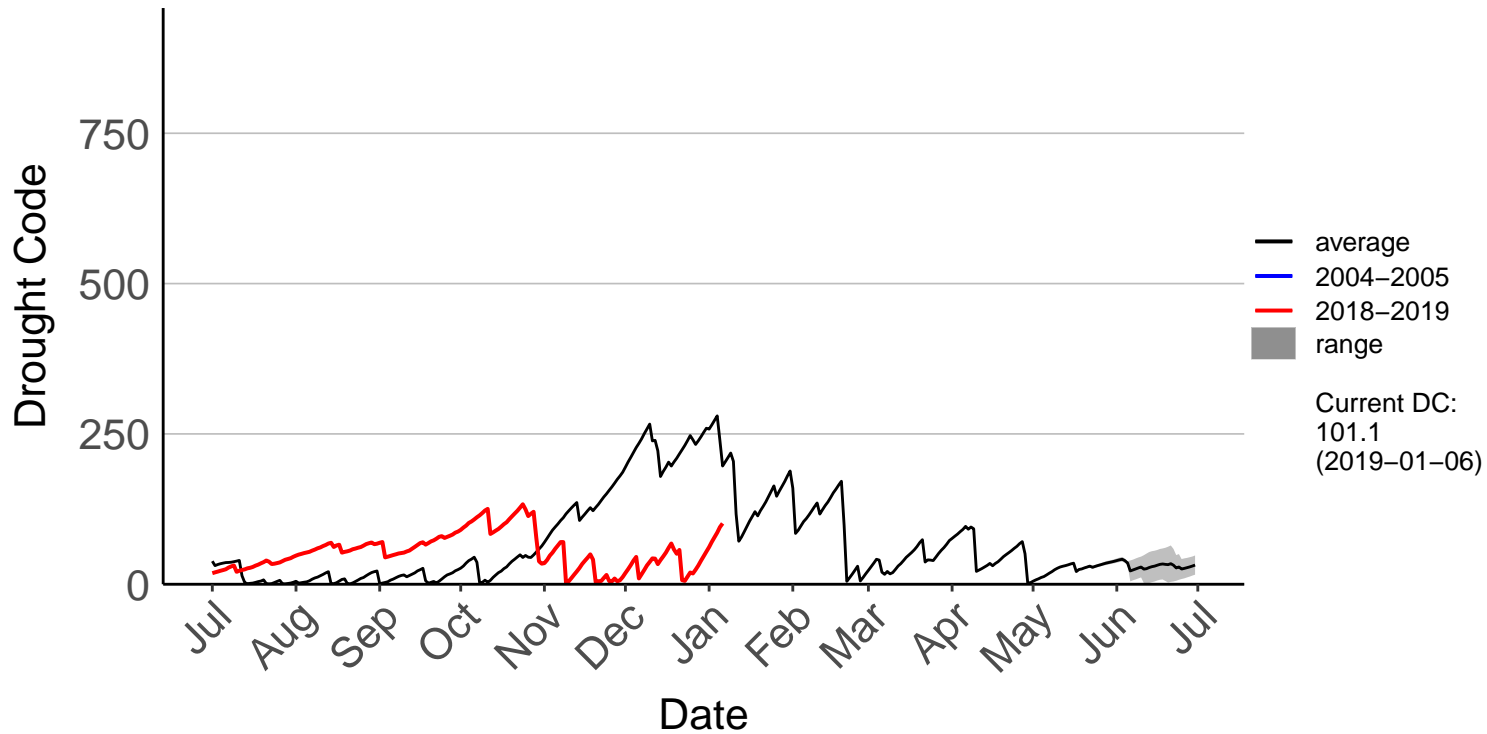

Ashburton Aero Raws

Ashburton Plains 2 Raws

Cannington Raws

Cattle Creek Raws

Clayton Raws

Geraldine Forest Raws

Glenaan Station Raws

Glentanner Raws