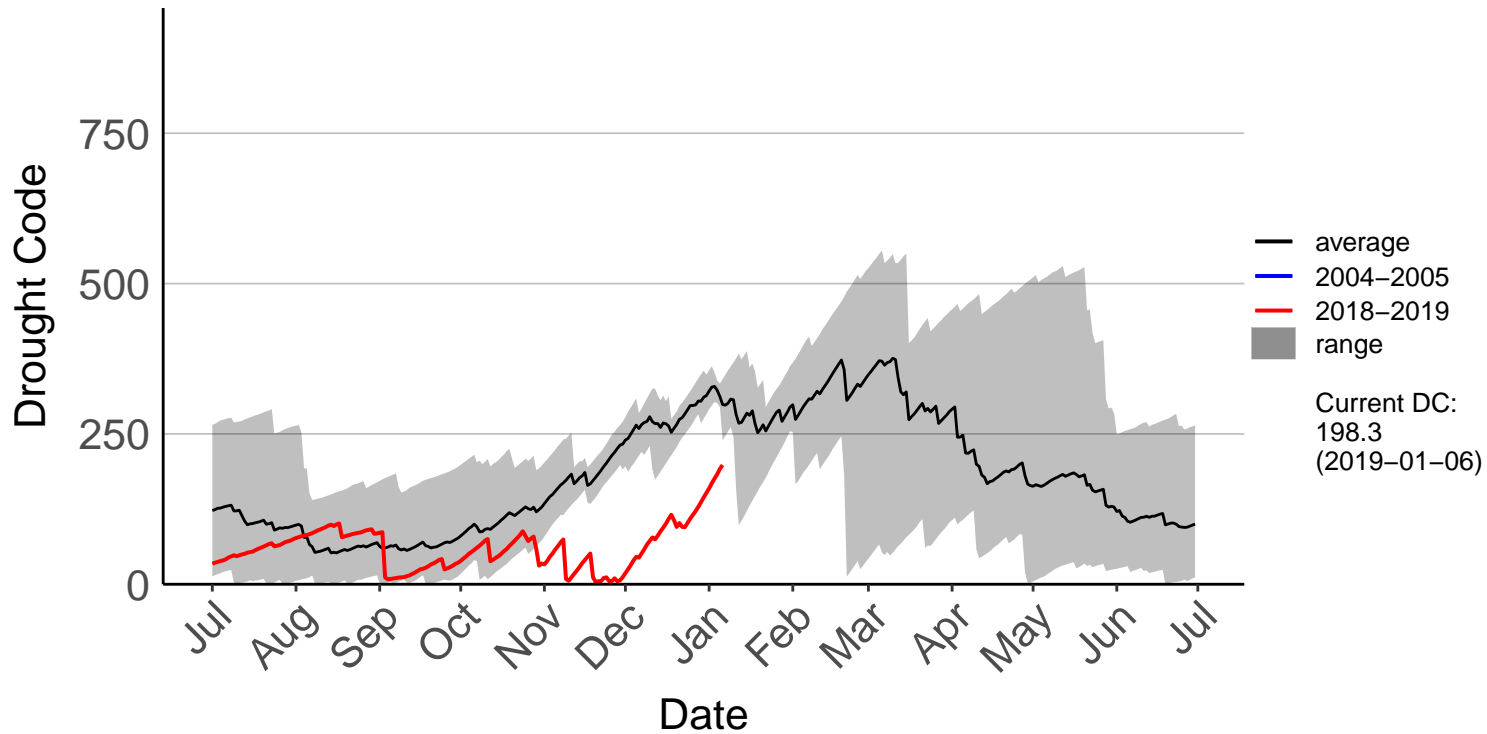

Ashburton Aero Raws

Ashburton Plains 2 Raws

Cannington Raws

Cattle Creek Raws

Clayton Raws

Geraldine Forest Raws

Glenaan Station Raws

Glentanner Raws

Hakaterere Raws

Mount Cook Ews

Mount Somers Raws

Pukaki Aero Raws

Tekapo Raws

Timaru Aero SYNOP

Timaru Coastal Raws

Waihaorunga Raws