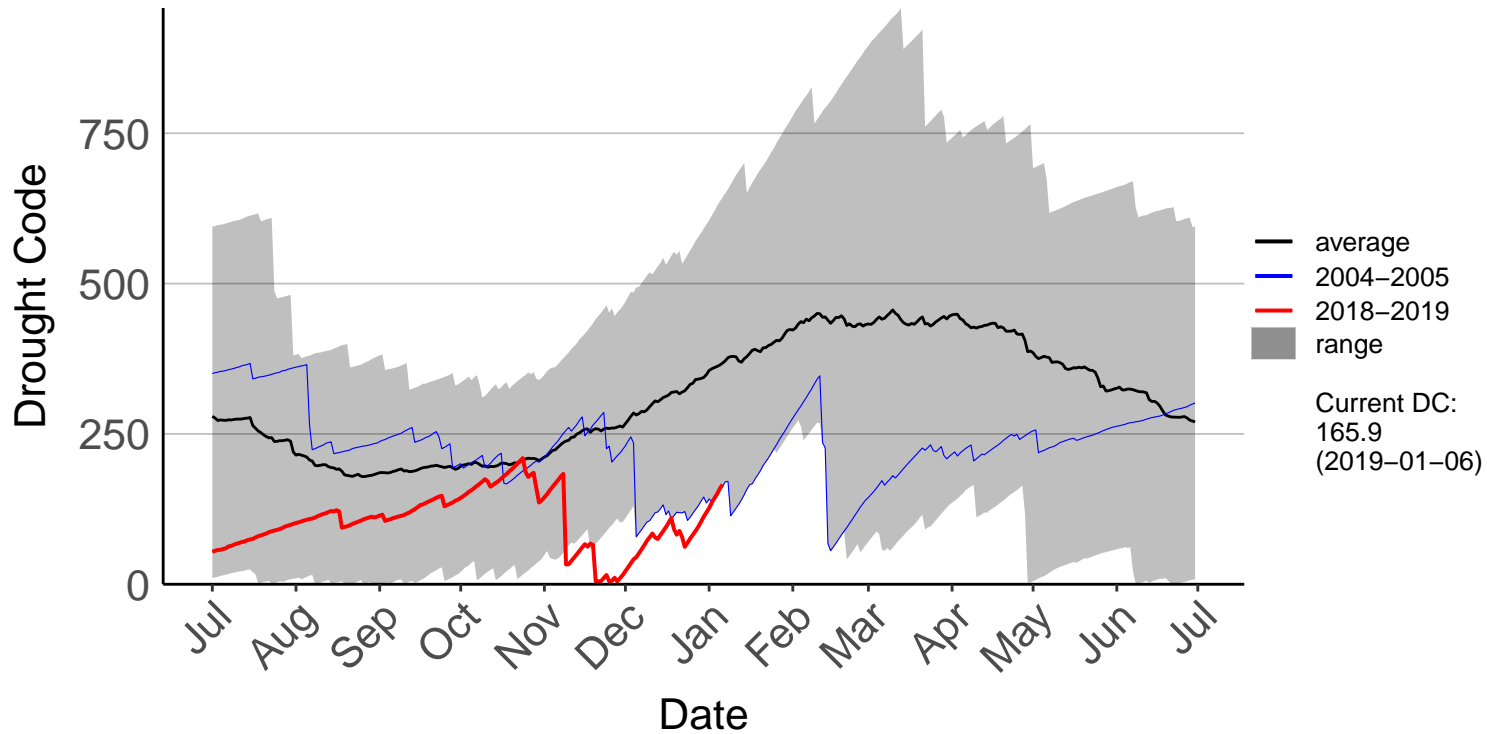

Hakaterere Raws

Mount Cook Ews

Mount Somers Raws

Pukaki Aero Raws

Tekapo Raws

Timaru Aero SYNOP

Timaru Coastal Raws

Waihaorunga Raws