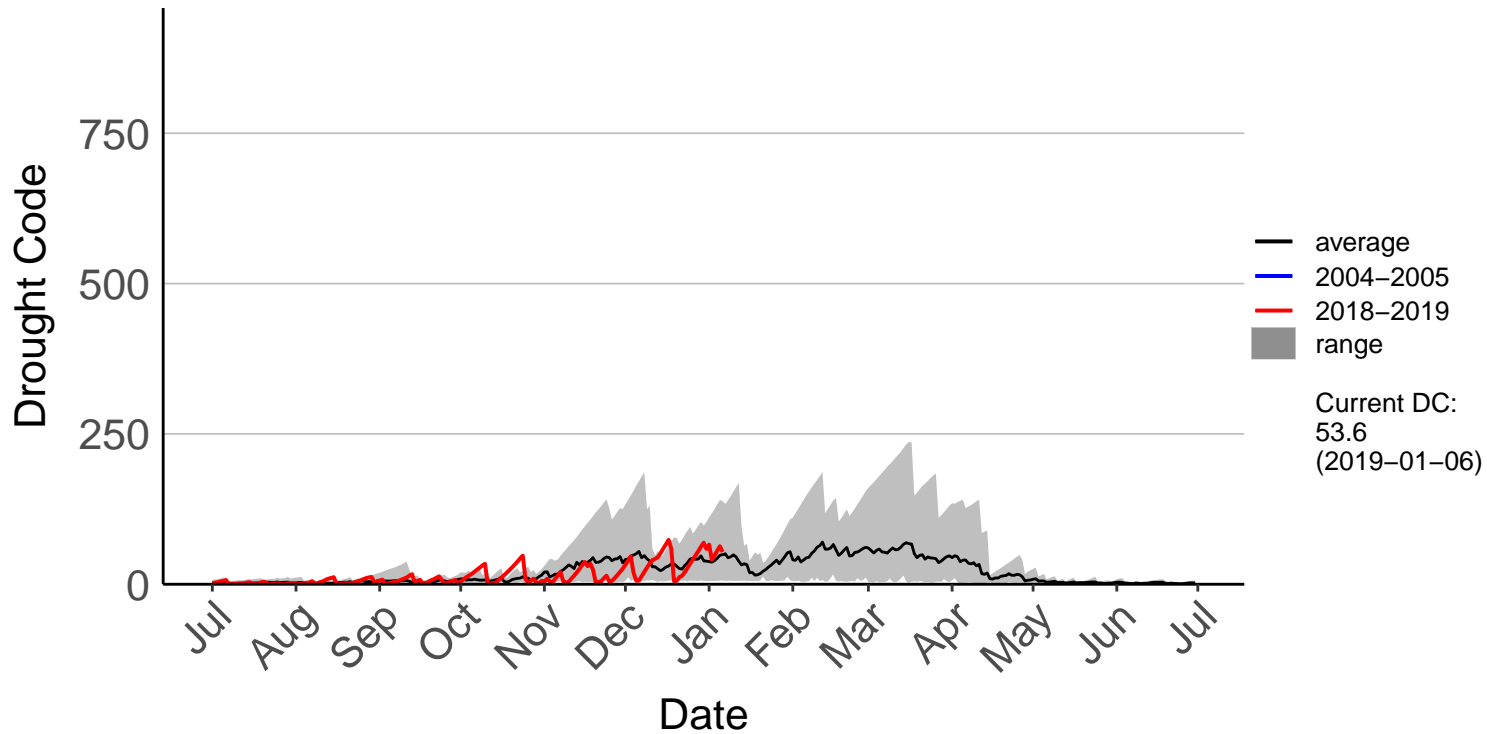

Mount Cook Ews