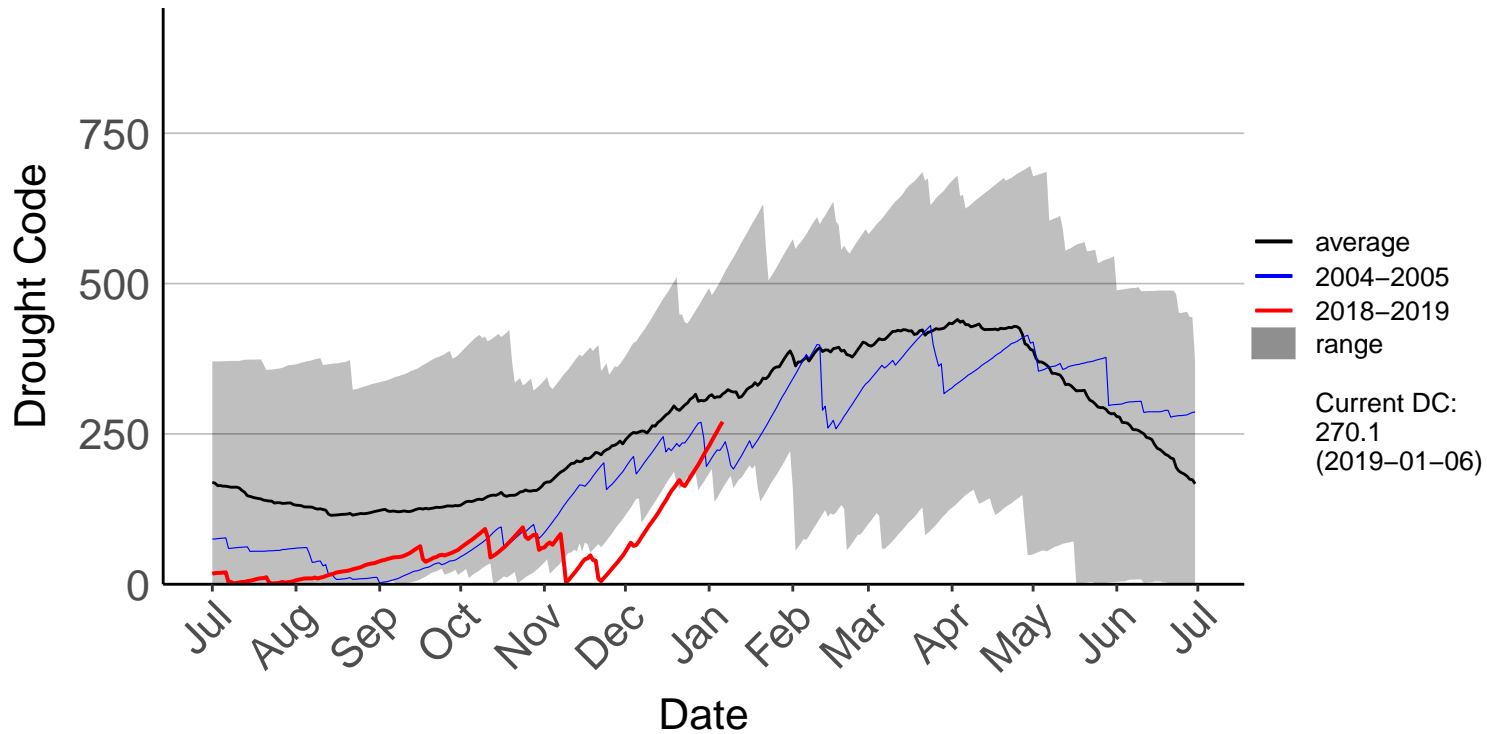

Hakaterere Raws

Mount Cook Ews

Mount Somers Raws

Pukaki Aero Raws

Tekapo Raws

Timaru Aero SYNOP

Timaru Coastal Raws

Waihaorunga Raws