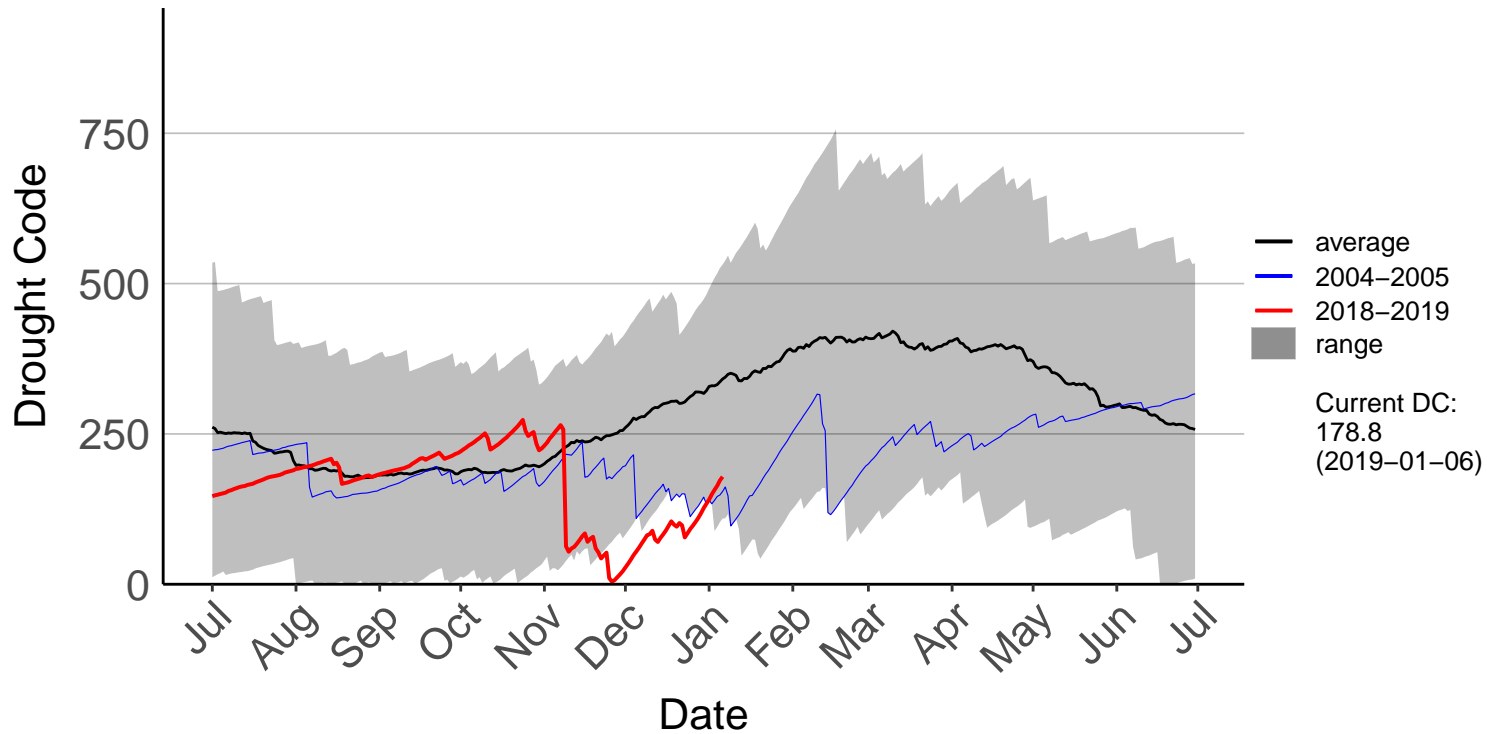

Ashburton Aero Raws

Ashburton Plains 2 Raws

Cannington Raws

Cattle Creek Raws

Clayton Raws

Geraldine Forest Raws

Glenaan Station Raws

Glentanner Raws

Hakaterere Raws

Mount Cook Ews

Mount Somers Raws

Pukaki Aero Raws

Tekapo Raws

Timaru Aero SYNOP

Timaru Coastal Raws

Waihaorunga Raws