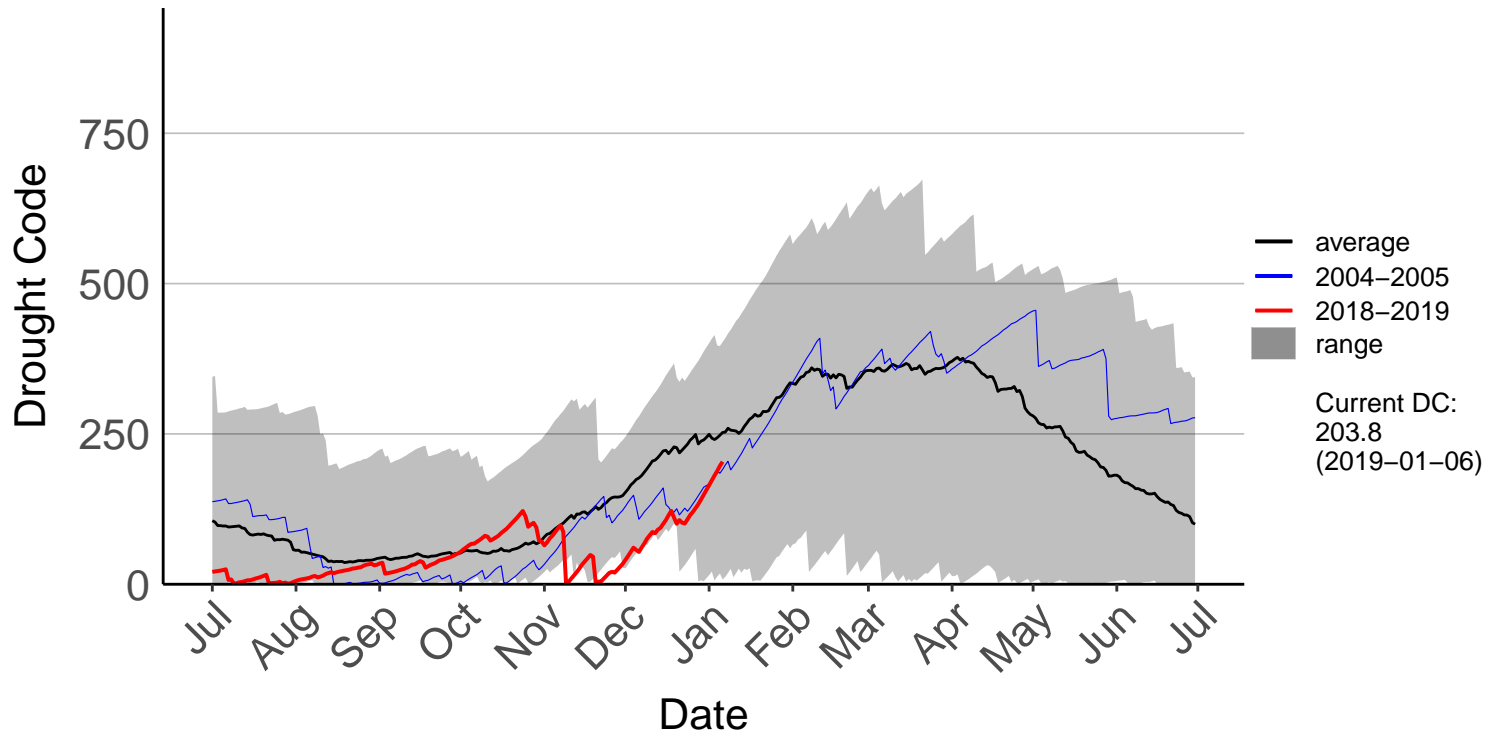

Ashburton Aero Raws

Ashburton Plains 2 Raws

Cannington Raws

Cattle Creek Raws

Clayton Raws

Geraldine Forest Raws

Glenaan Station Raws

Glentanner Raws

Hakaterere Raws

Mount Cook Ews

Mount Somers Raws

Pukaki Aero Raws

Tekapo Raws

Timaru Aero SYNOP

Timaru Coastal Raws

Waihaorunga Raws