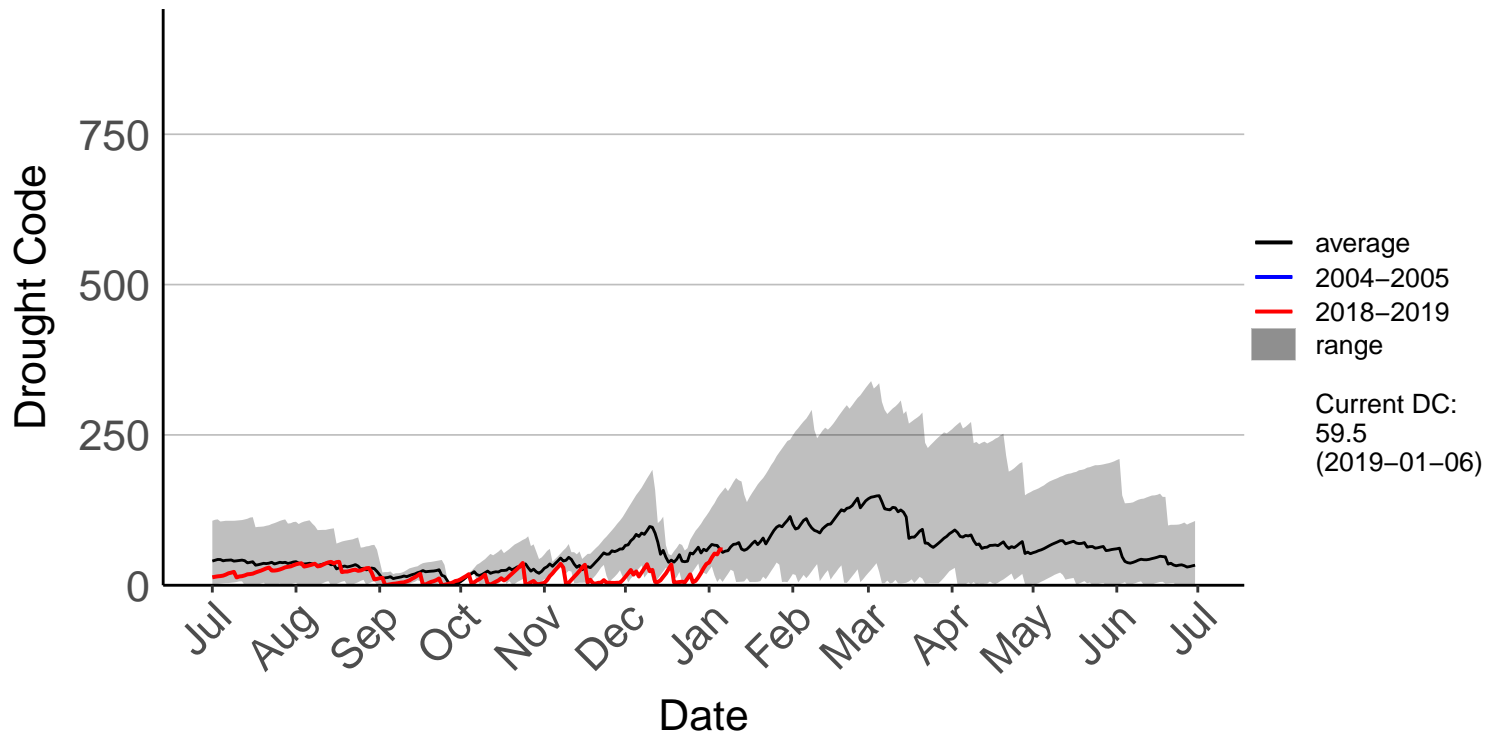

Ashburton Aero Raws

Ashburton Plains 2 Raws

Cannington Raws

Cattle Creek Raws

Clayton Raws

Geraldine Forest Raws

Glenaan Station Raws

Glentanner Raws