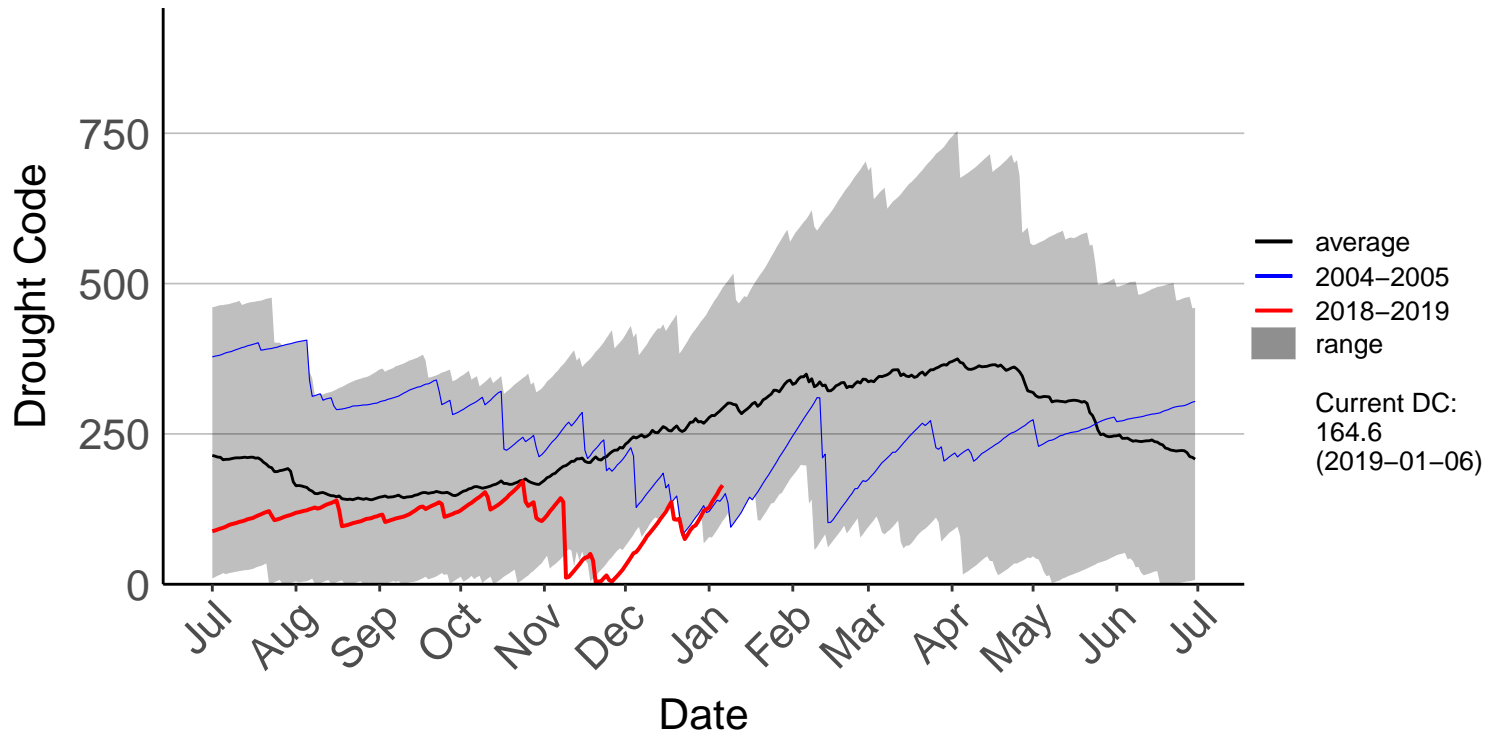

Hakaterere Raws

Mount Cook Ews

Mount Somers Raws

Pukaki Aero Raws

Tekapo Raws

Timaru Aero SYNOP

Timaru Coastal Raws

Waihaorunga Raws