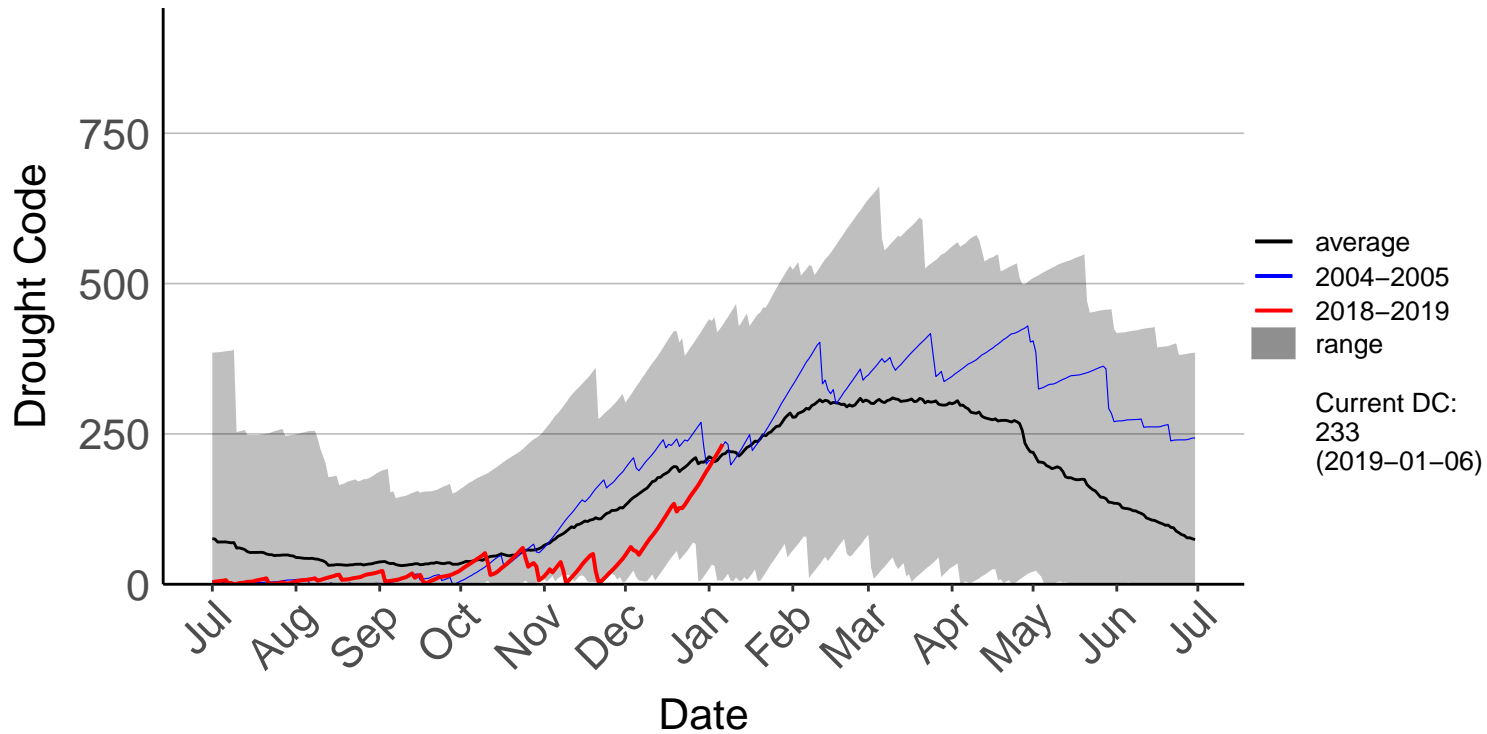

Hakaterere Raws

Mount Cook Ews

Mount Somers Raws

Pukaki Aero Raws

Tekapo Raws

Timaru Aero SYNOP

Timaru Coastal Raws

Waihaorunga Raws