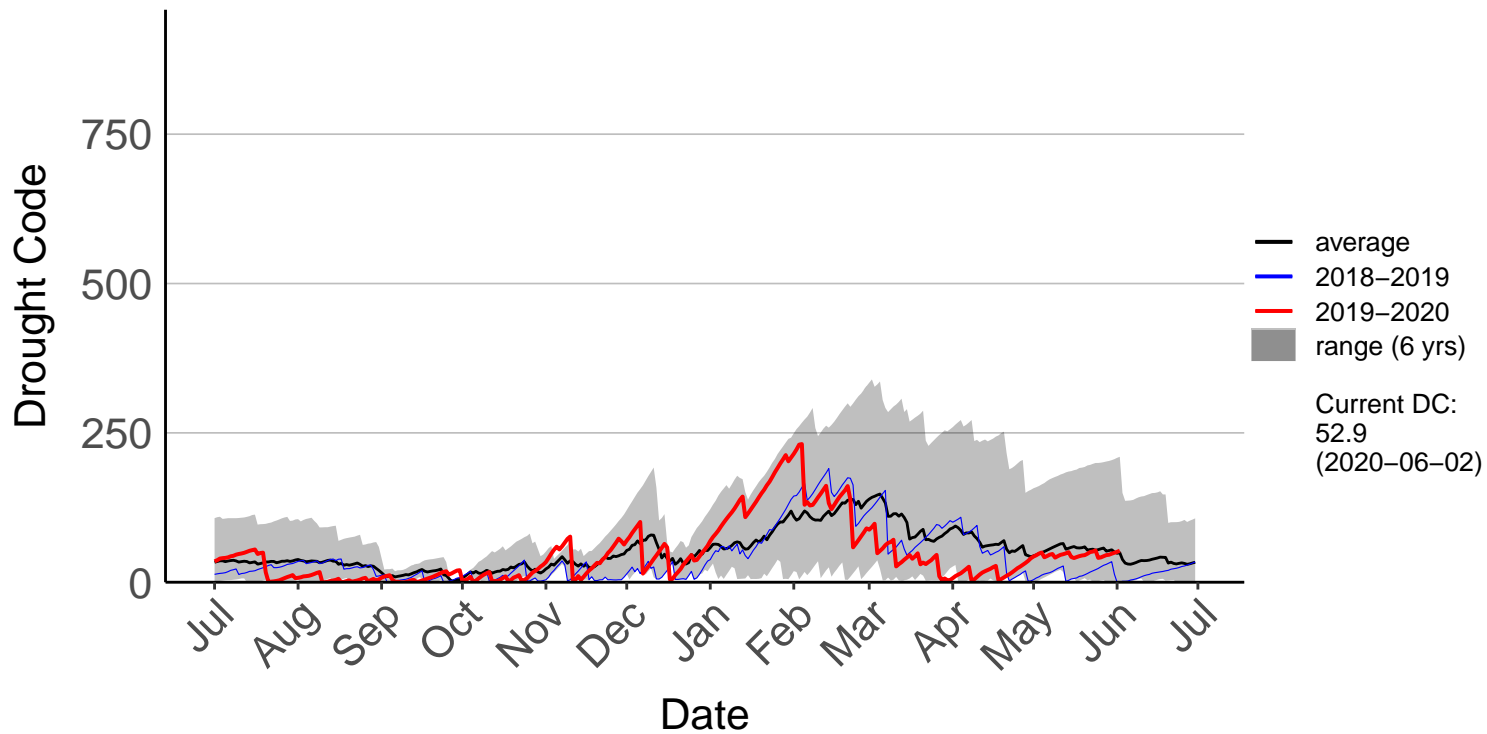

Ashburton Aero Raws (Apr 2015 to Jun 2020)

Ashburton Plains 2 Raws (May 2017 to Jun 2020)

Cannington Raws (Jul 1996 to Jun 2020)

Cattle Creek Raws (Dec 2014 to Jun 2020)

Clayton Raws (Dec 2014 to Jun 2020)

Geraldine Forest Raws (Dec 2014 to Jun 2020)

Gleannan Station Raws (Apr 2015 to Jun 2020)

Glentanner Raws (Oct 2017 to Jun 2020)

Hakaterere Raws (Aug 2003 to Jun 2020)

Mount Cook Ews (Dec 2009 to Jun 2020)

Mount Somers Raws (Jun 1998 to Jun 2020)

Pukaki Aero Raws (Feb 2000 to Jun 2020)

Tekapo Raws (Sep 1996 to Jun 2020)

Timaru Aero SYNOP (Jul 1996 to Jun 2020)

Timaru Coastal Raws (Dec 2014 to Jun 2020)

Waihaorunga Raws (Feb 2000 to Jun 2020)