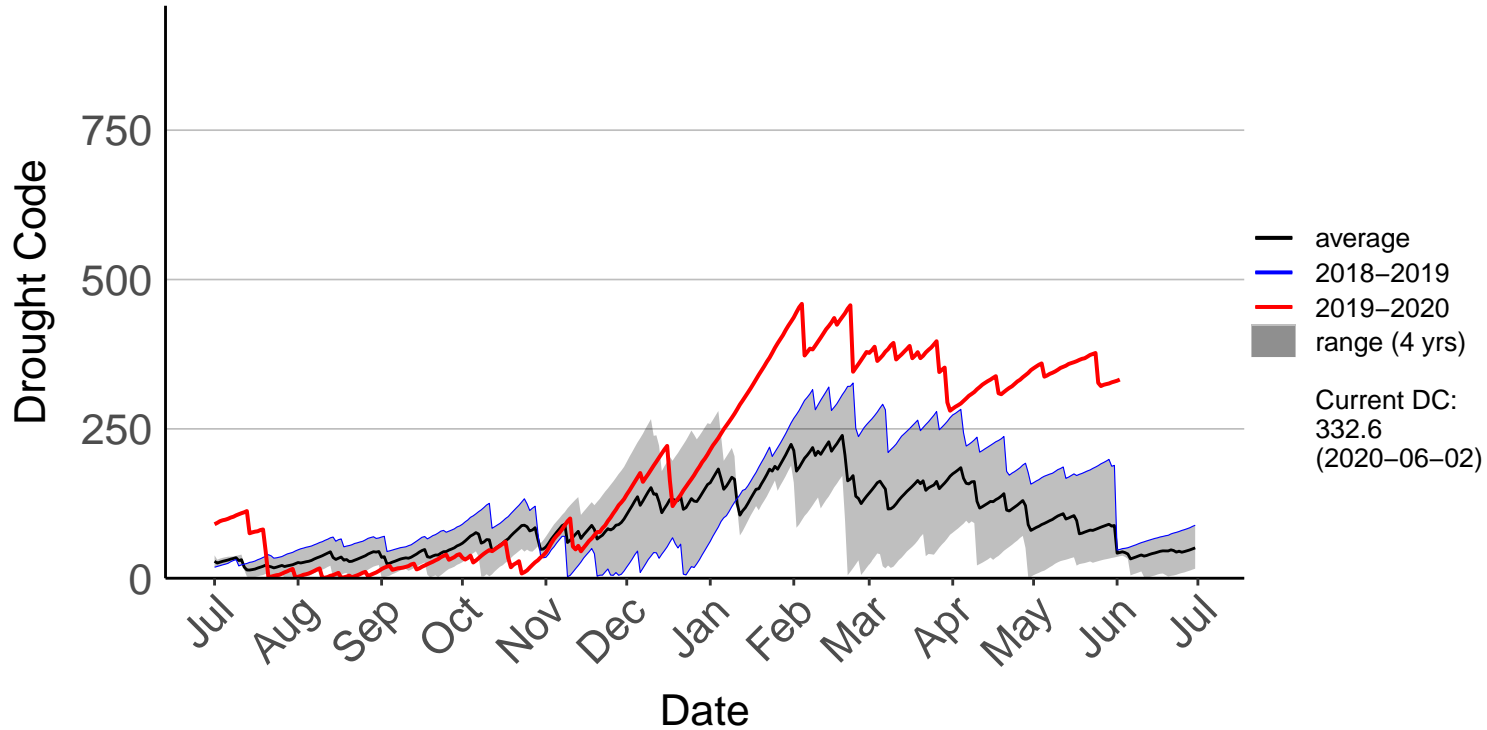

Ashburton Aero Raws (Apr 2015 to Jun 2020)

Ashburton Plains 2 Raws (May 2017 to Jun 2020)

Cannington Raws (Jul 1996 to Jun 2020)

Cattle Creek Raws (Dec 2014 to Jun 2020)

Clayton Raws (Dec 2014 to Jun 2020)

Geraldine Forest Raws (Dec 2014 to Jun 2020)

Gleannan Station Raws (Apr 2015 to Jun 2020)

Glentanner Raws (Oct 2017 to Jun 2020)

Hakaterere Raws (Aug 2003 to Jun 2020)

Mount Cook Ews (Dec 2009 to Jun 2020)

Mount Somers Raws (Jun 1998 to Jun 2020)

Pukaki Aero Raws (Feb 2000 to Jun 2020)

Tekapo Raws (Sep 1996 to Jun 2020)

Timaru Aero SYNOP (Jul 1996 to Jun 2020)

Timaru Coastal Raws (Dec 2014 to Jun 2020)

Waihaorunga Raws (Feb 2000 to Jun 2020)