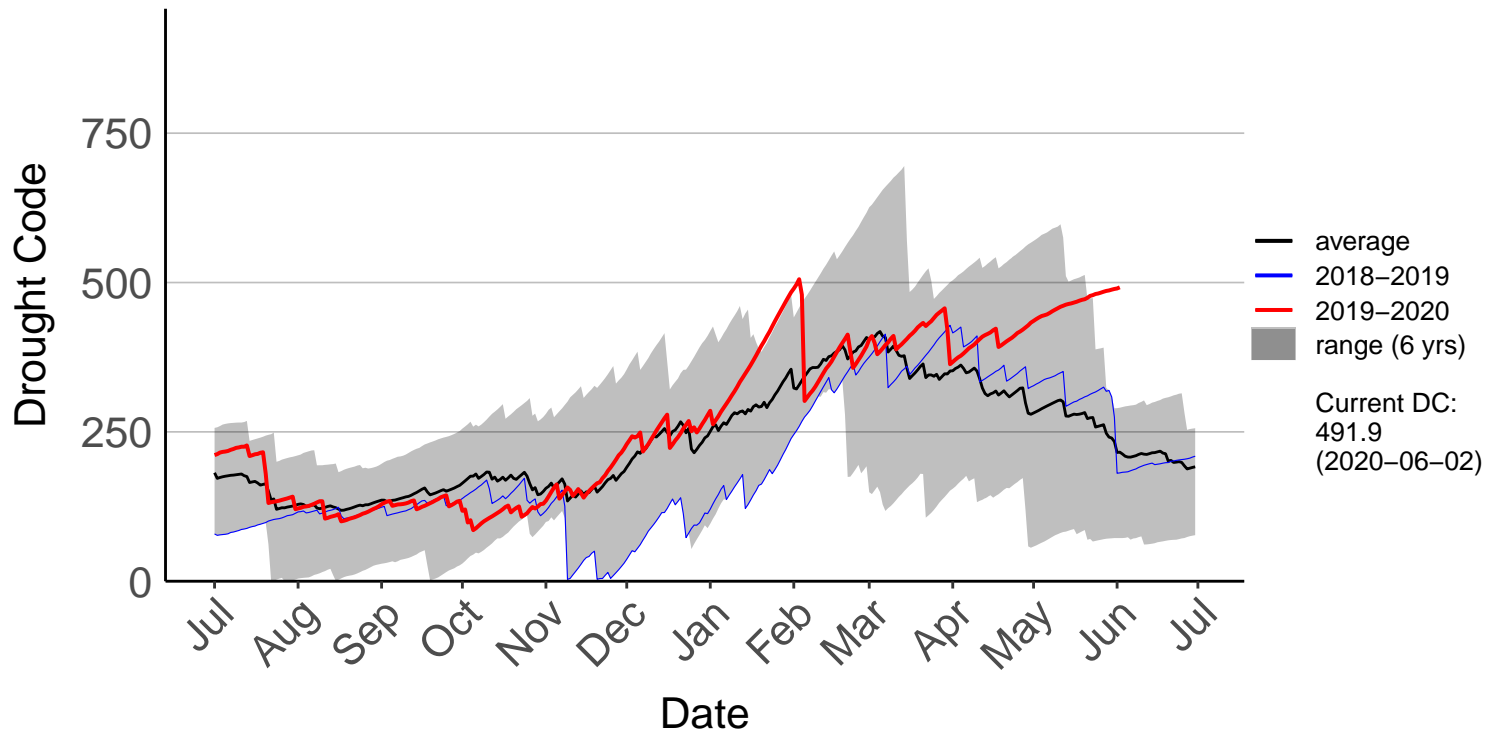

Ashburton Aero Raws (Apr 2015 to Jun 2020)

Ashburton Plains 2 Raws (May 2017 to Jun 2020)

Cannington Raws (Jul 1996 to Jun 2020)

Cattle Creek Raws (Dec 2014 to Jun 2020)

Clayton Raws (Dec 2014 to Jun 2020)

Geraldine Forest Raws (Dec 2014 to Jun 2020)

Gleannan Station Raws (Apr 2015 to Jun 2020)

Glentanner Raws (Oct 2017 to Jun 2020)

Hakaterere Raws (Aug 2003 to Jun 2020)

Mount Cook Ews (Dec 2009 to Jun 2020)

Mount Somers Raws (Jun 1998 to Jun 2020)

Pukaki Aero Raws (Feb 2000 to Jun 2020)

Tekapo Raws (Sep 1996 to Jun 2020)

Timaru Aero SYNOP (Jul 1996 to Jun 2020)

Timaru Coastal Raws (Dec 2014 to Jun 2020)

Waihaorunga Raws (Feb 2000 to Jun 2020)