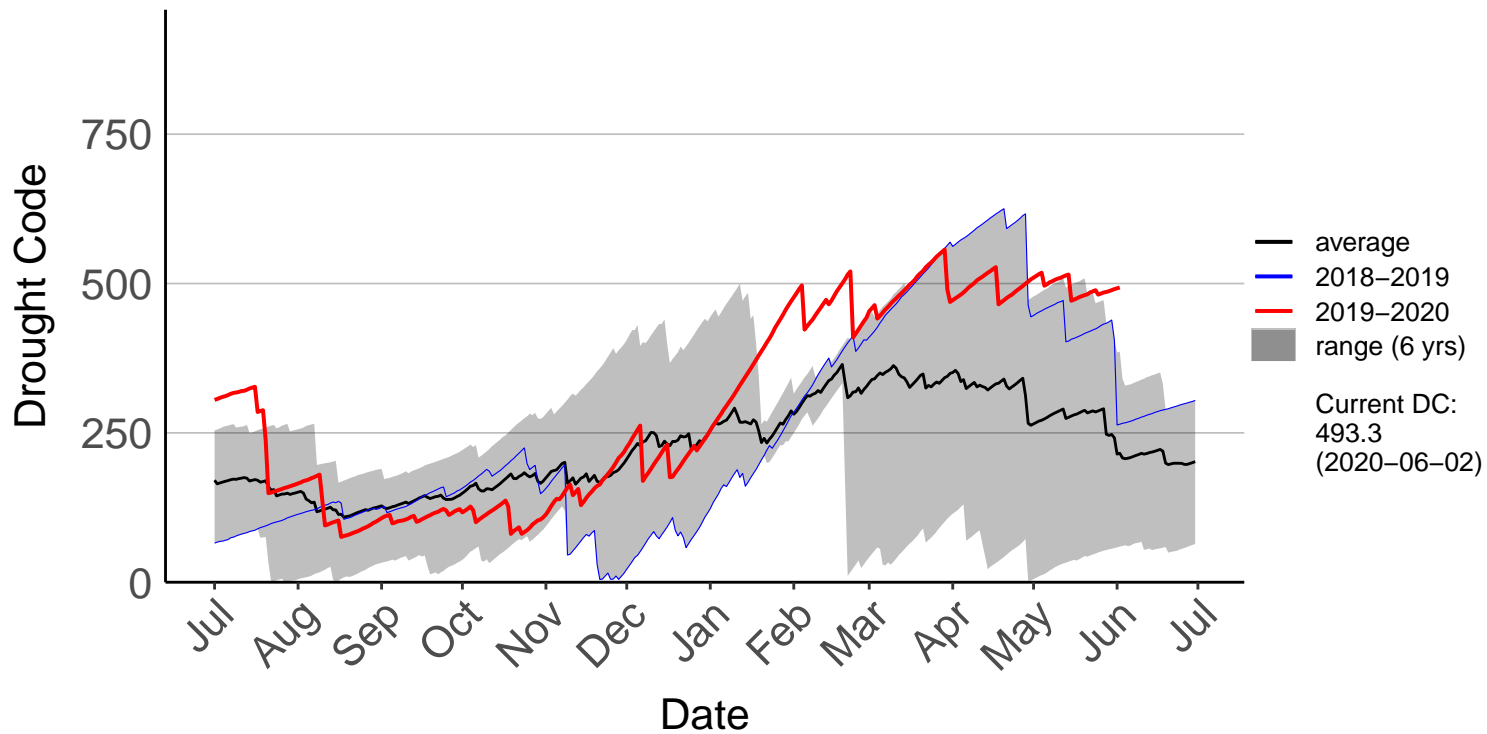

Geraldine Forest Raws (Dec 2014 to Jun 2020)

Gleannan Station Raws (Apr 2015 to Jun 2020)

Glentanner Raws (Oct 2017 to Jun 2020)

Hakaterere Raws (Aug 2003 to Jun 2020)

Mount Cook Ews (Dec 2009 to Jun 2020)

Mount Somers Raws (Jun 1998 to Jun 2020)

Pukaki Aero Raws (Feb 2000 to Jun 2020)

Tekapo Raws (Sep 1996 to Jun 2020)

Timaru Aero SYNOP (Jul 1996 to Jun 2020)

Timaru Coastal Raws (Dec 2014 to Jun 2020)

Waihaorunga Raws (Feb 2000 to Jun 2020)

Waimate Coastal Raws (Dec 2018 to Jun 2020)

Waimate Forest Raws (Dec 2014 to Jun 2020)