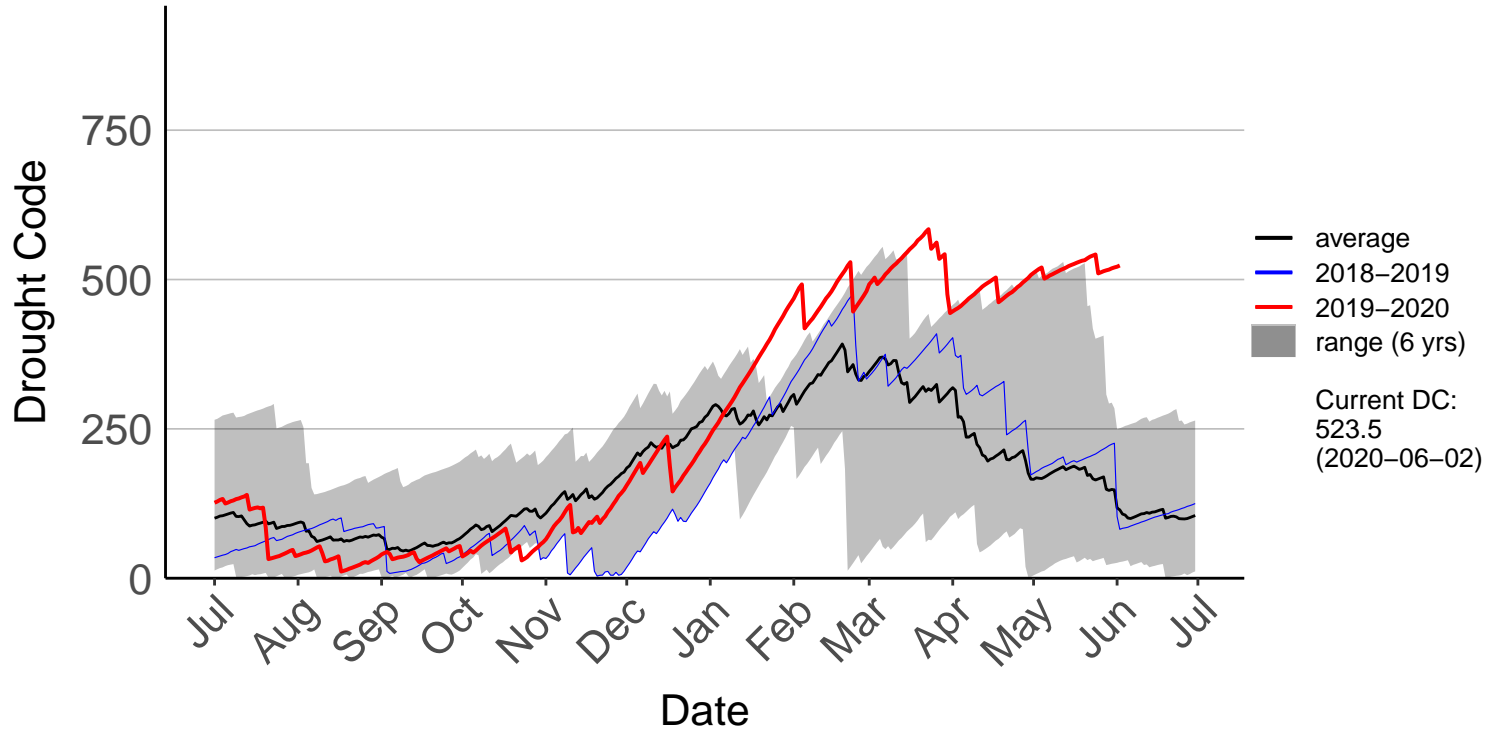

Ashburton Aero Raws (Apr 2015 to Jun 2020)

Ashburton Plains 2 Raws (May 2017 to Jun 2020)

Cannington Raws (Jul 1996 to Jun 2020)

Cattle Creek Raws (Dec 2014 to Jun 2020)

Clayton Raws (Dec 2014 to Jun 2020)

Geraldine Forest Raws (Dec 2014 to Jun 2020)

Gleannan Station Raws (Apr 2015 to Jun 2020)

Glentanner Raws (Oct 2017 to Jun 2020)

Hakaterere Raws (Aug 2003 to Jun 2020)

Mount Cook Ews (Dec 2009 to Jun 2020)

Mount Somers Raws (Jun 1998 to Jun 2020)

Pukaki Aero Raws (Feb 2000 to Jun 2020)

Tekapo Raws (Sep 1996 to Jun 2020)

Timaru Aero SYNOP (Jul 1996 to Jun 2020)

Timaru Coastal Raws (Dec 2014 to Jun 2020)

Waihaorunga Raws (Feb 2000 to Jun 2020)