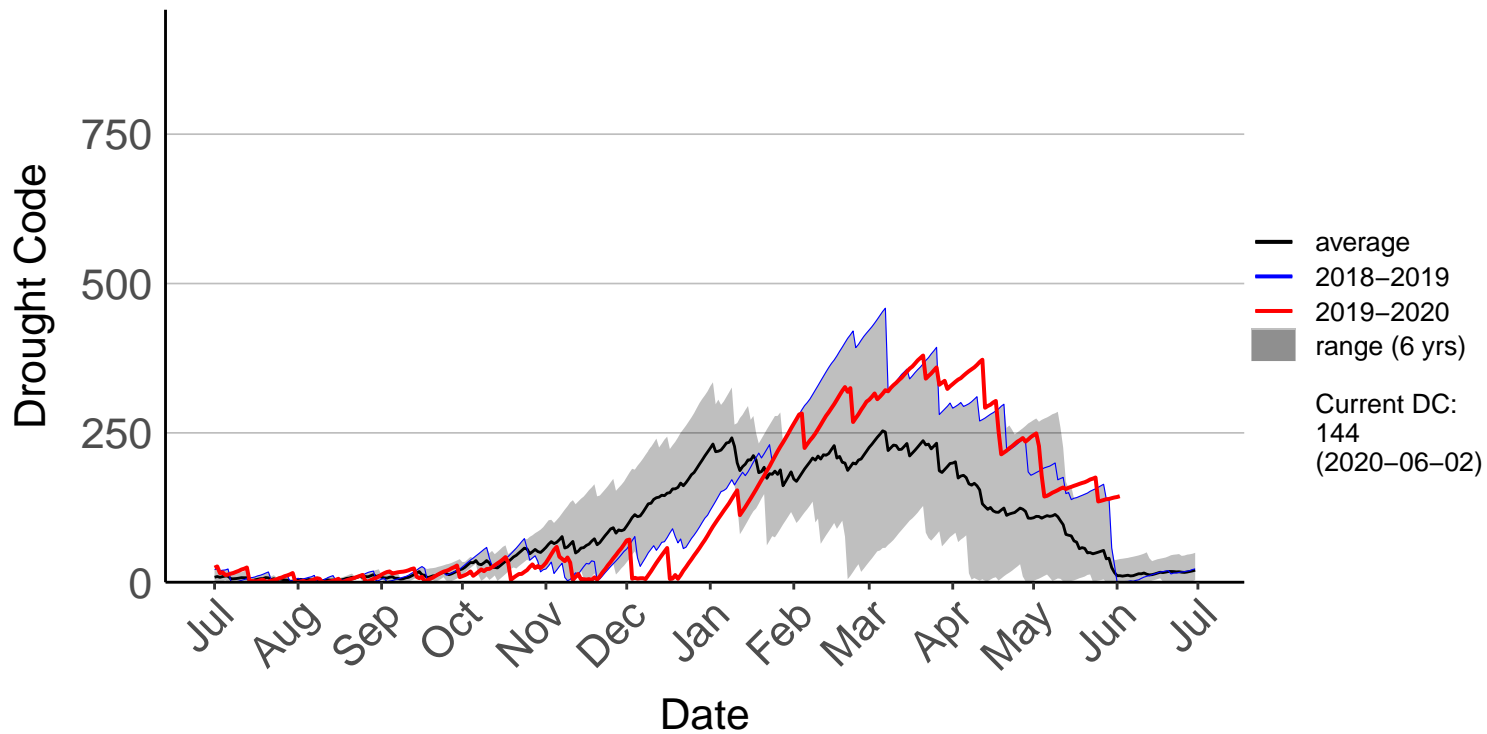

Ashburton Aero Raws (Apr 2015 to Jun 2020)

Ashburton Plains 2 Raws (May 2017 to Jun 2020)

Cannington Raws (Jul 1996 to Jun 2020)

Cattle Creek Raws (Dec 2014 to Jun 2020)

Clayton Raws (Dec 2014 to Jun 2020)

Geraldine Forest Raws (Dec 2014 to Jun 2020)

Gleannan Station Raws (Apr 2015 to Jun 2020)

Glentanner Raws (Oct 2017 to Jun 2020)

Hakaterere Raws (Aug 2003 to Jun 2020)

Mount Cook Ews (Dec 2009 to Jun 2020)

Mount Somers Raws (Jun 1998 to Jun 2020)

Pukaki Aero Raws (Feb 2000 to Jun 2020)

Tekapo Raws (Sep 1996 to Jun 2020)

Timaru Aero SYNOP (Jul 1996 to Jun 2020)

Timaru Coastal Raws (Dec 2014 to Jun 2020)

Waihaorunga Raws (Feb 2000 to Jun 2020)