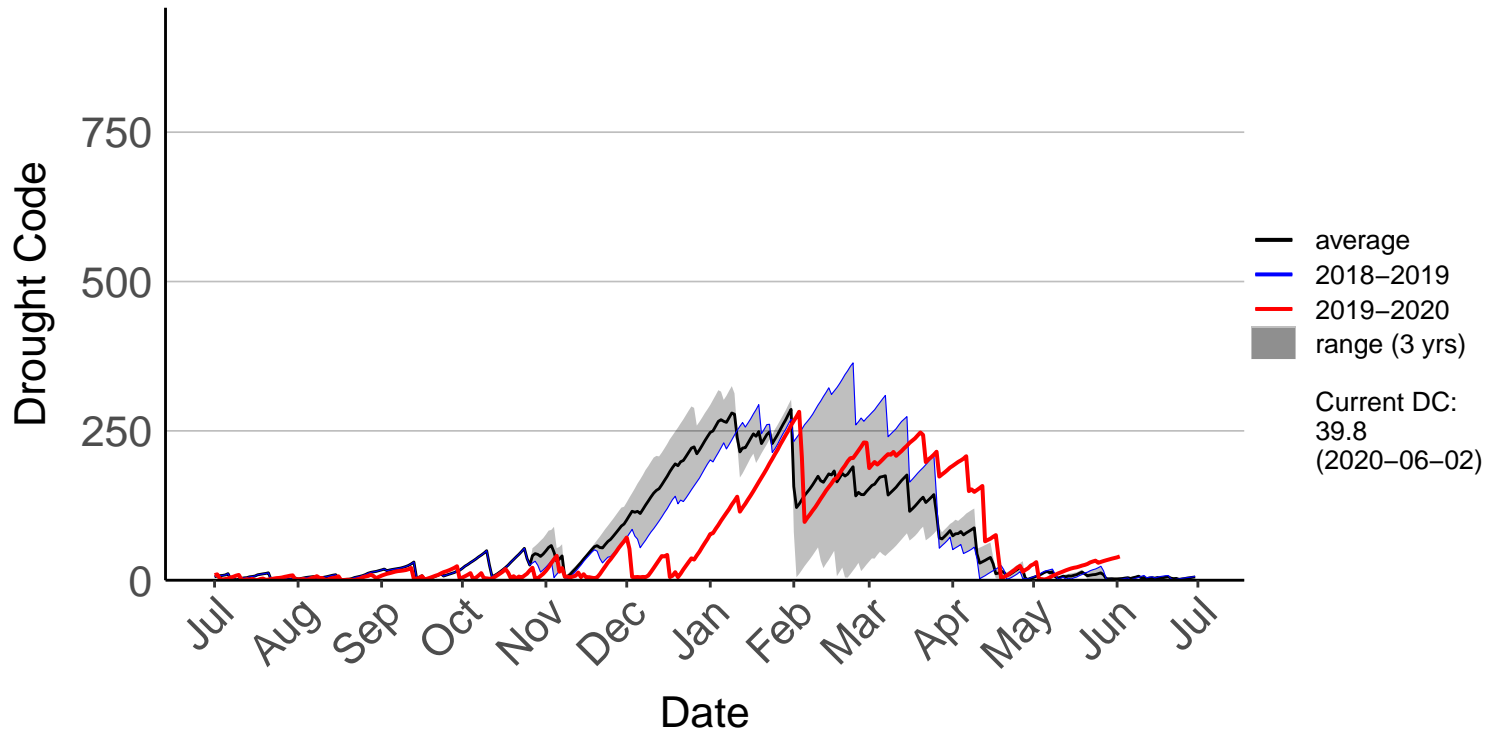

Ashburton Aero Raws (Apr 2015 to Jun 2020)

Ashburton Plains 2 Raws (May 2017 to Jun 2020)

Cannington Raws (Jul 1996 to Jun 2020)

Cattle Creek Raws (Dec 2014 to Jun 2020)

Clayton Raws (Dec 2014 to Jun 2020)

Geraldine Forest Raws (Dec 2014 to Jun 2020)

Gleannan Station Raws (Apr 2015 to Jun 2020)

Glentanner Raws (Oct 2017 to Jun 2020)

Hakaterere Raws (Aug 2003 to Jun 2020)

Mount Cook Ews (Dec 2009 to Jun 2020)

Mount Somers Raws (Jun 1998 to Jun 2020)

Pukaki Aero Raws (Feb 2000 to Jun 2020)

Tekapo Raws (Sep 1996 to Jun 2020)

Timaru Aero SYNOP (Jul 1996 to Jun 2020)

Timaru Coastal Raws (Dec 2014 to Jun 2020)

Waihaorunga Raws (Feb 2000 to Jun 2020)