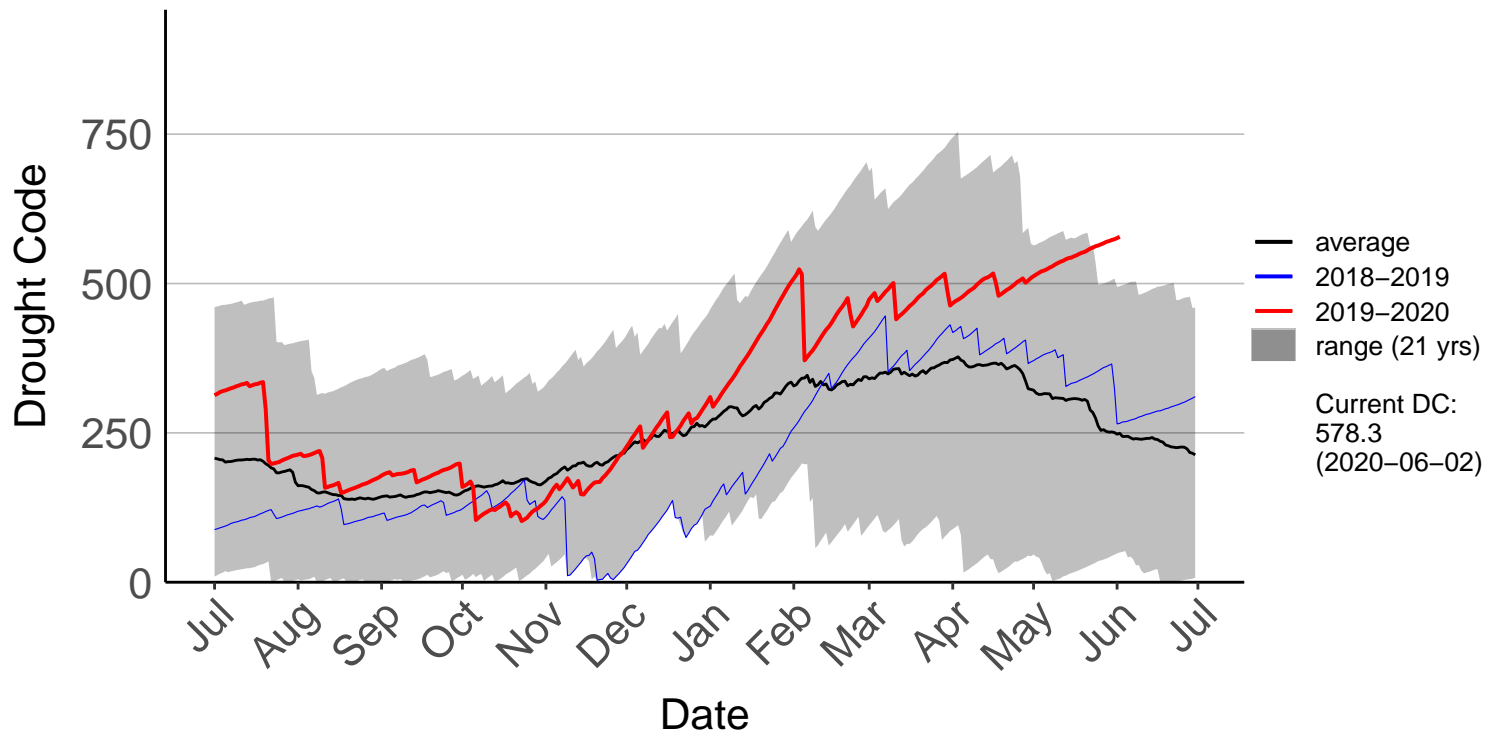

Geraldine Forest Raws (Dec 2014 to Jun 2020)

Gleannan Station Raws (Apr 2015 to Jun 2020)

Glentanner Raws (Oct 2017 to Jun 2020)

Hakaterere Raws (Aug 2003 to Jun 2020)

Mount Cook Ews (Dec 2009 to Jun 2020)

Mount Somers Raws (Jun 1998 to Jun 2020)

Pukaki Aero Raws (Feb 2000 to Jun 2020)

Tekapo Raws (Sep 1996 to Jun 2020)

Timaru Aero SYNOP (Jul 1996 to Jun 2020)

Timaru Coastal Raws (Dec 2014 to Jun 2020)

Waihaorunga Raws (Feb 2000 to Jun 2020)

Waimate Coastal Raws (Dec 2018 to Jun 2020)

Waimate Forest Raws (Dec 2014 to Jun 2020)