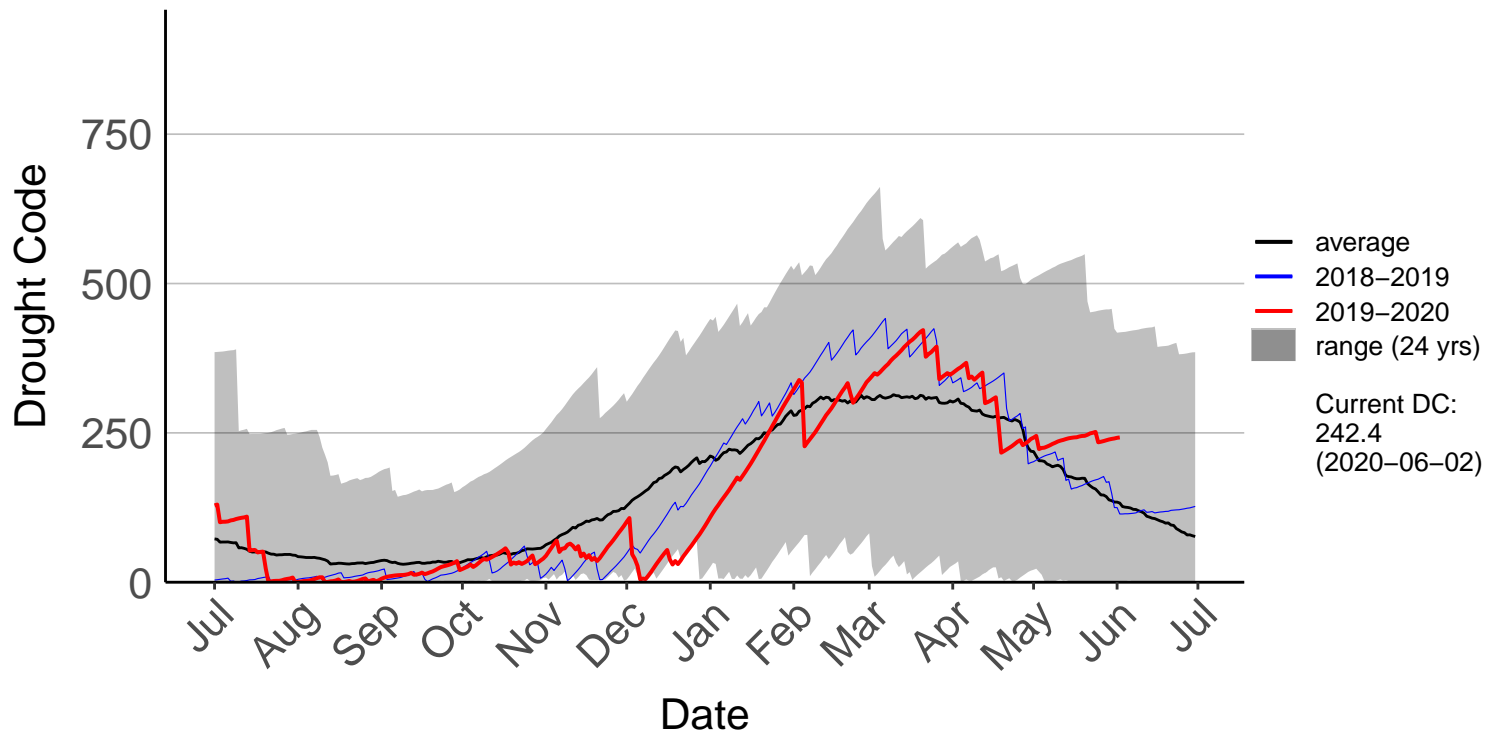

Ashburton Aero Raws (Apr 2015 to Jun 2020)

Ashburton Plains 2 Raws (May 2017 to Jun 2020)

Cannington Raws (Jul 1996 to Jun 2020)

Cattle Creek Raws (Dec 2014 to Jun 2020)

Clayton Raws (Dec 2014 to Jun 2020)

Geraldine Forest Raws (Dec 2014 to Jun 2020)

Gleannan Station Raws (Apr 2015 to Jun 2020)

Glentanner Raws (Oct 2017 to Jun 2020)

Hakaterere Raws (Aug 2003 to Jun 2020)

Mount Cook Ews (Dec 2009 to Jun 2020)

Mount Somers Raws (Jun 1998 to Jun 2020)

Pukaki Aero Raws (Feb 2000 to Jun 2020)

Tekapo Raws (Sep 1996 to Jun 2020)

Timaru Aero SYNOP (Jul 1996 to Jun 2020)

Timaru Coastal Raws (Dec 2014 to Jun 2020)

Waihaorunga Raws (Feb 2000 to Jun 2020)