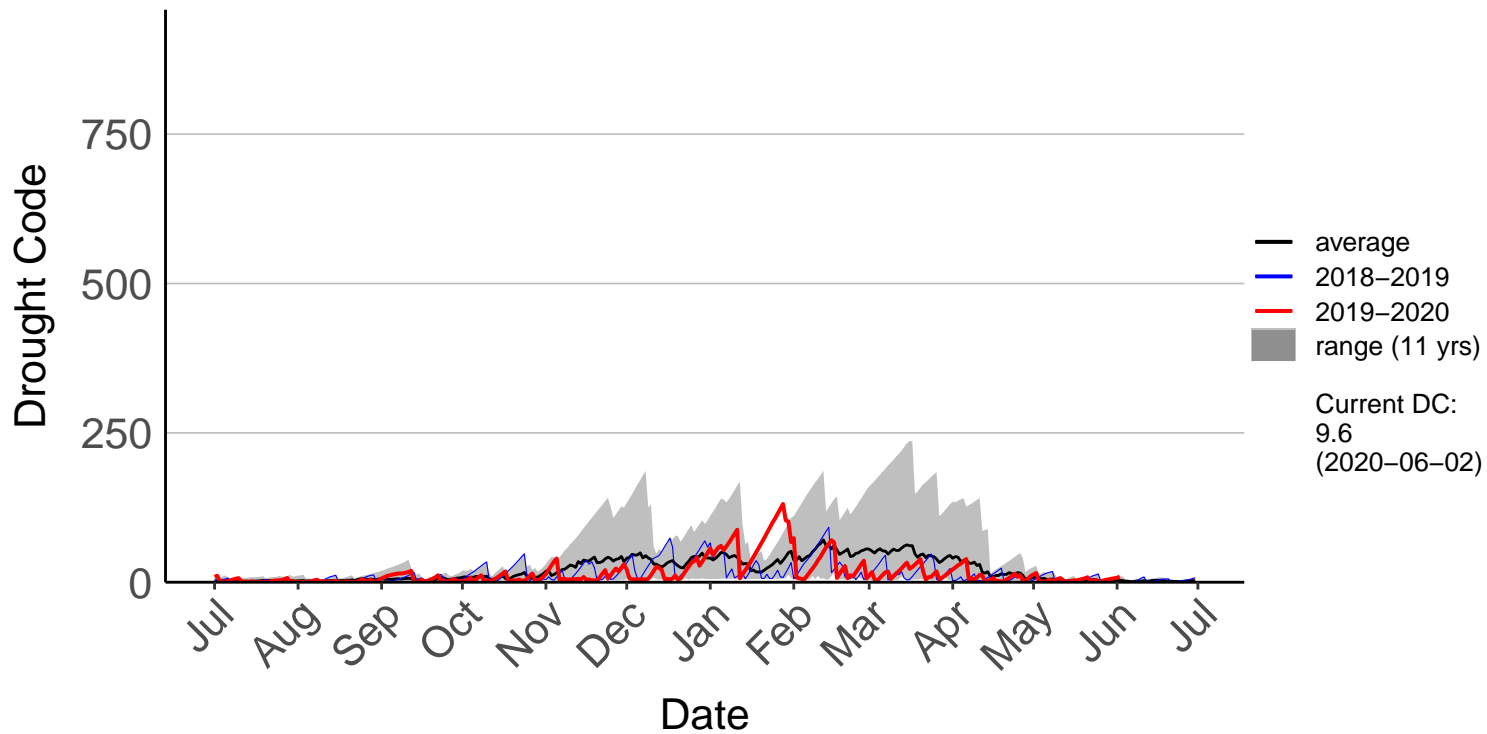

Ashburton Aero Raws (Apr 2015 to Jun 2020)

Ashburton Plains 2 Raws (May 2017 to Jun 2020)

Cannington Raws (Jul 1996 to Jun 2020)

Cattle Creek Raws (Dec 2014 to Jun 2020)

Clayton Raws (Dec 2014 to Jun 2020)

Geraldine Forest Raws (Dec 2014 to Jun 2020)

Gleannan Station Raws (Apr 2015 to Jun 2020)

Glentanner Raws (Oct 2017 to Jun 2020)

Hakaterere Raws (Aug 2003 to Jun 2020)

Mount Cook Ews (Dec 2009 to Jun 2020)

Mount Somers Raws (Jun 1998 to Jun 2020)

Pukaki Aero Raws (Feb 2000 to Jun 2020)

Tekapo Raws (Sep 1996 to Jun 2020)

Timaru Aero SYNOP (Jul 1996 to Jun 2020)

Timaru Coastal Raws (Dec 2014 to Jun 2020)

Waihaorunga Raws (Feb 2000 to Jun 2020)