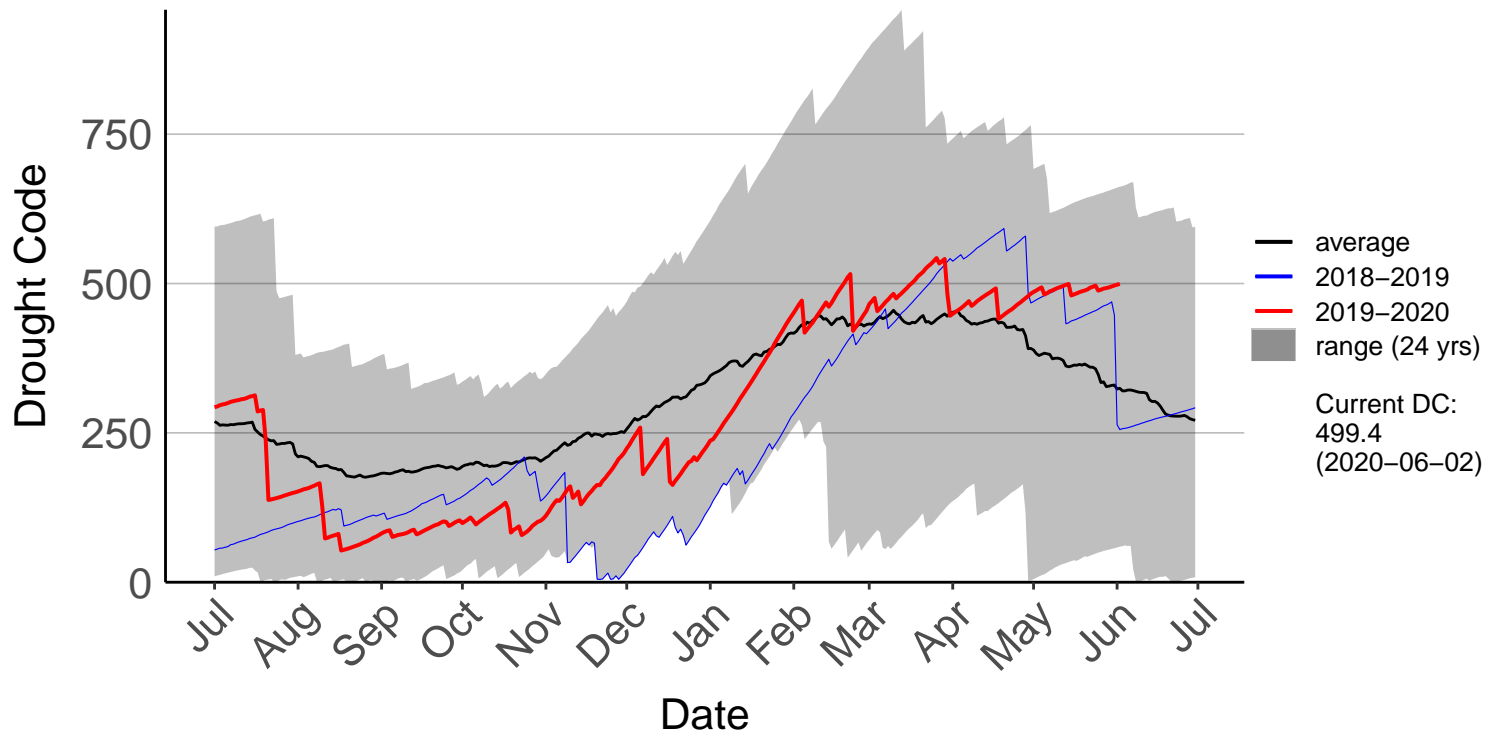

Geraldine Forest Raws (Dec 2014 to Jun 2020)

Gleannan Station Raws (Apr 2015 to Jun 2020)

Glentanner Raws (Oct 2017 to Jun 2020)

Hakaterere Raws (Aug 2003 to Jun 2020)

Mount Cook Ews (Dec 2009 to Jun 2020)

Mount Somers Raws (Jun 1998 to Jun 2020)

Pukaki Aero Raws (Feb 2000 to Jun 2020)

Tekapo Raws (Sep 1996 to Jun 2020)

Timaru Aero SYNOP (Jul 1996 to Jun 2020)

Timaru Coastal Raws (Dec 2014 to Jun 2020)

Waihaorunga Raws (Feb 2000 to Jun 2020)

Waimate Coastal Raws (Dec 2018 to Jun 2020)

Waimate Forest Raws (Dec 2014 to Jun 2020)