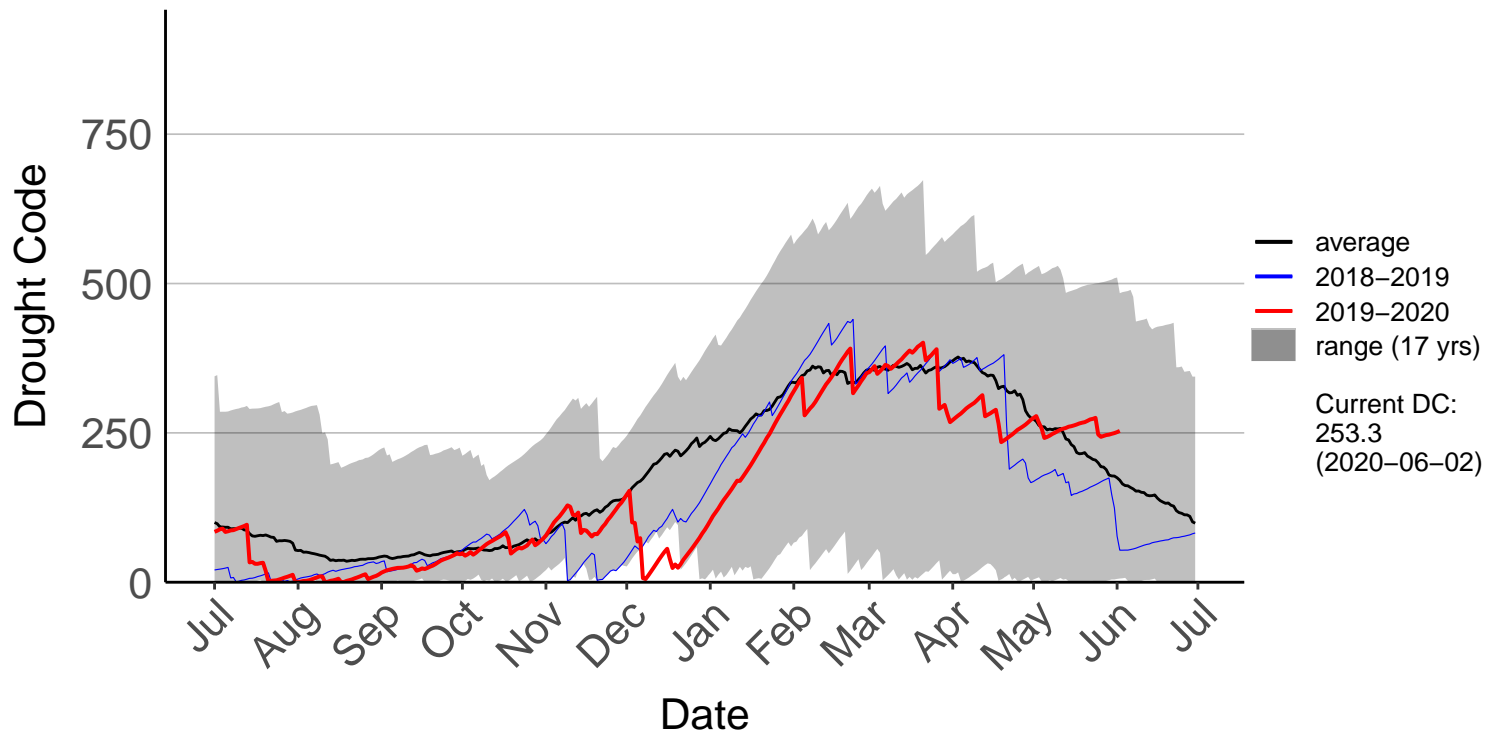

Ashburton Aero Raws (Apr 2015 to Jun 2020)

Ashburton Plains 2 Raws (May 2017 to Jun 2020)

Cannington Raws (Jul 1996 to Jun 2020)

Cattle Creek Raws (Dec 2014 to Jun 2020)

Clayton Raws (Dec 2014 to Jun 2020)

Geraldine Forest Raws (Dec 2014 to Jun 2020)

Gleannan Station Raws (Apr 2015 to Jun 2020)

Glentanner Raws (Oct 2017 to Jun 2020)

Hakaterere Raws (Aug 2003 to Jun 2020)

Mount Cook Ews (Dec 2009 to Jun 2020)

Mount Somers Raws (Jun 1998 to Jun 2020)

Pukaki Aero Raws (Feb 2000 to Jun 2020)

Tekapo Raws (Sep 1996 to Jun 2020)

Timaru Aero SYNOP (Jul 1996 to Jun 2020)

Timaru Coastal Raws (Dec 2014 to Jun 2020)

Waihaorunga Raws (Feb 2000 to Jun 2020)