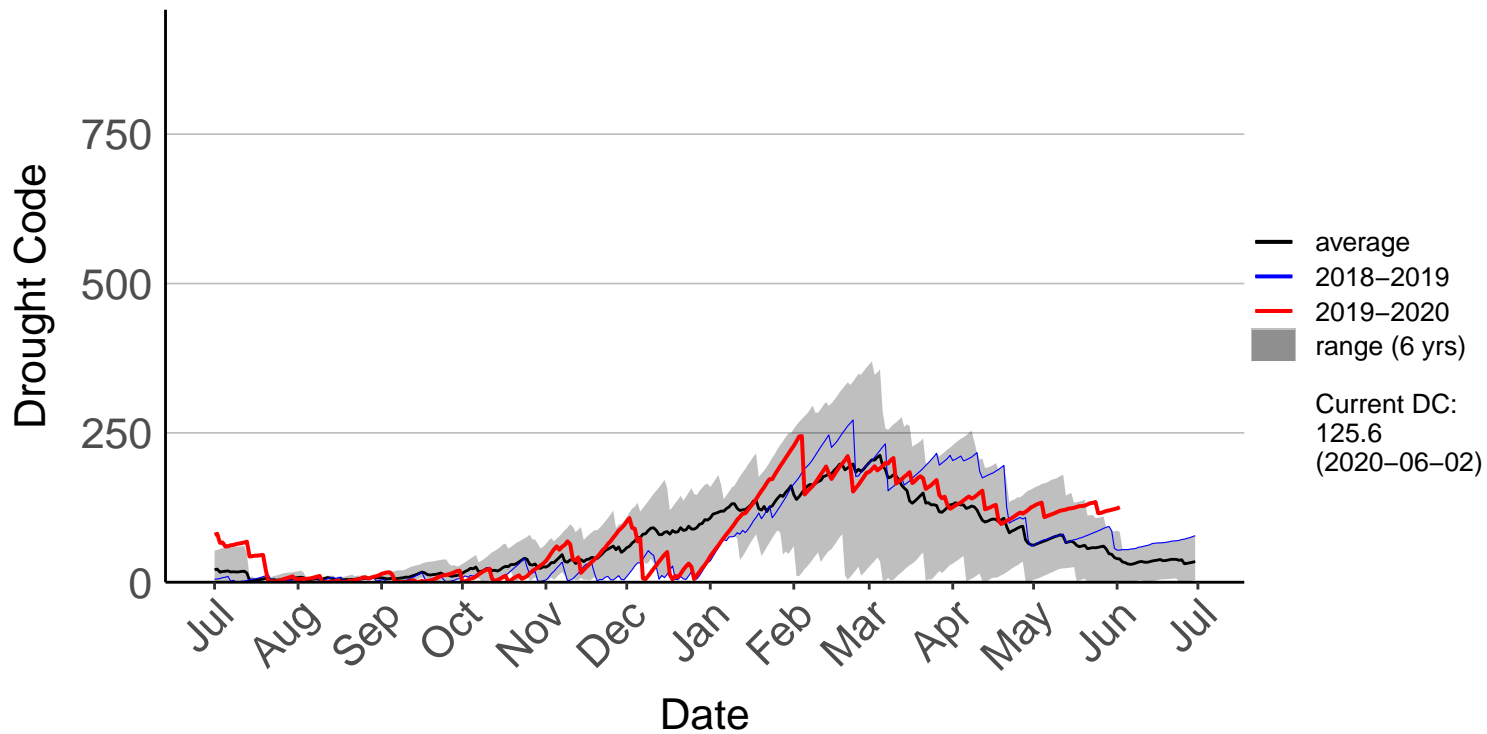

Ashburton Aero Raws (Apr 2015 to Jun 2020)

Ashburton Plains 2 Raws (May 2017 to Jun 2020)

Cannington Raws (Jul 1996 to Jun 2020)

Cattle Creek Raws (Dec 2014 to Jun 2020)

Clayton Raws (Dec 2014 to Jun 2020)

Geraldine Forest Raws (Dec 2014 to Jun 2020)

Gleannan Station Raws (Apr 2015 to Jun 2020)

Glentanner Raws (Oct 2017 to Jun 2020)

Hakaterere Raws (Aug 2003 to Jun 2020)

Mount Cook Ews (Dec 2009 to Jun 2020)

Mount Somers Raws (Jun 1998 to Jun 2020)

Pukaki Aero Raws (Feb 2000 to Jun 2020)

Tekapo Raws (Sep 1996 to Jun 2020)

Timaru Aero SYNOP (Jul 1996 to Jun 2020)

Timaru Coastal Raws (Dec 2014 to Jun 2020)

Waihaorunga Raws (Feb 2000 to Jun 2020)