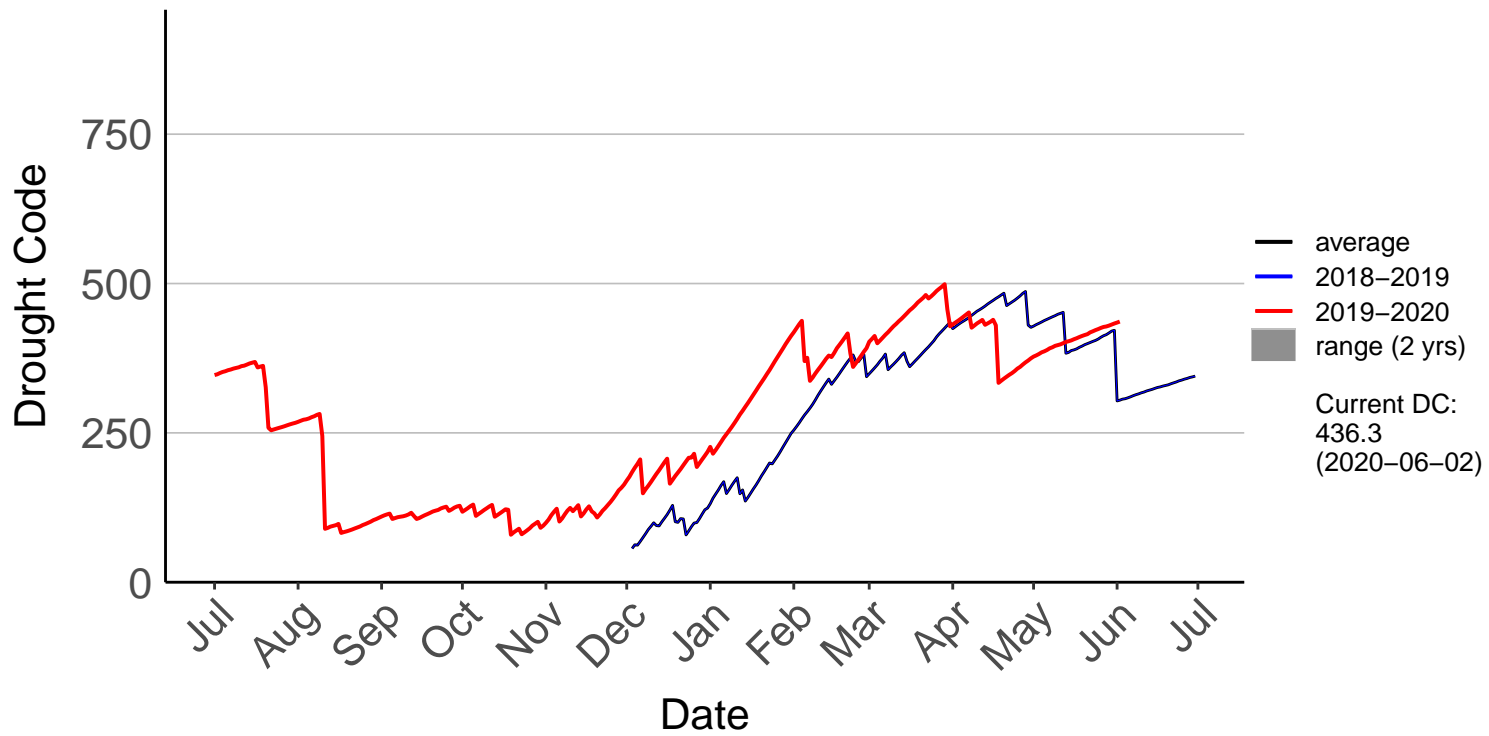

Geraldine Forest Raws (Dec 2014 to Jun 2020)

Gleannan Station Raws (Apr 2015 to Jun 2020)

Glentanner Raws (Oct 2017 to Jun 2020)

Hakaterere Raws (Aug 2003 to Jun 2020)

Mount Cook Ews (Dec 2009 to Jun 2020)

Mount Somers Raws (Jun 1998 to Jun 2020)

Pukaki Aero Raws (Feb 2000 to Jun 2020)

Tekapo Raws (Sep 1996 to Jun 2020)

Timaru Aero SYNOP (Jul 1996 to Jun 2020)

Timaru Coastal Raws (Dec 2014 to Jun 2020)

Waihaorunga Raws (Feb 2000 to Jun 2020)

Waimate Coastal Raws (Dec 2018 to Jun 2020)

Waimate Forest Raws (Dec 2014 to Jun 2020)