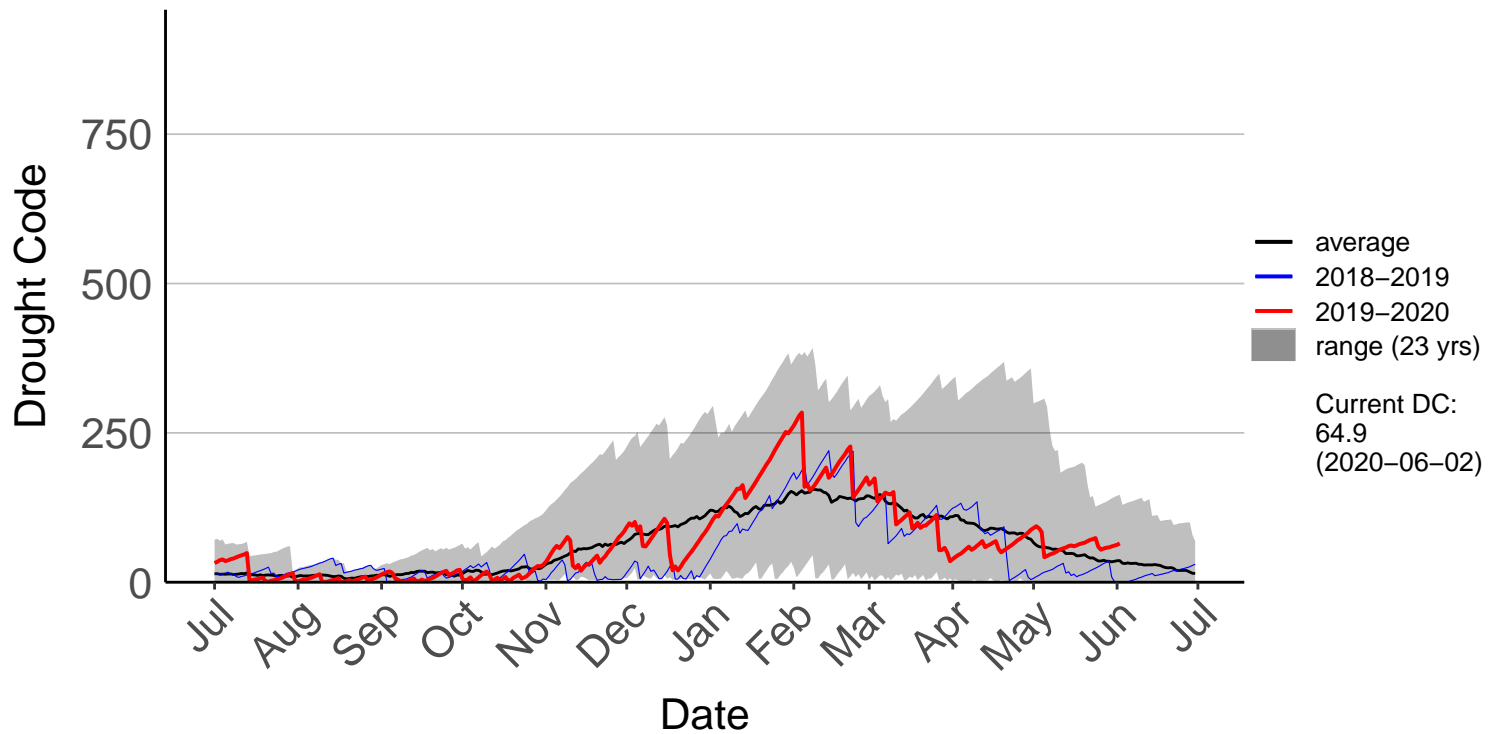

Ashburton Aero Raws (Apr 2015 to Jun 2020)

Ashburton Plains 2 Raws (May 2017 to Jun 2020)

Cannington Raws (Jul 1996 to Jun 2020)

Cattle Creek Raws (Dec 2014 to Jun 2020)

Clayton Raws (Dec 2014 to Jun 2020)

Geraldine Forest Raws (Dec 2014 to Jun 2020)

Gleannan Station Raws (Apr 2015 to Jun 2020)

Glentanner Raws (Oct 2017 to Jun 2020)

Hakaterere Raws (Aug 2003 to Jun 2020)

Mount Cook Ews (Dec 2009 to Jun 2020)

Mount Somers Raws (Jun 1998 to Jun 2020)

Pukaki Aero Raws (Feb 2000 to Jun 2020)

Tekapo Raws (Sep 1996 to Jun 2020)

Timaru Aero SYNOP (Jul 1996 to Jun 2020)

Timaru Coastal Raws (Dec 2014 to Jun 2020)

Waihaorunga Raws (Feb 2000 to Jun 2020)