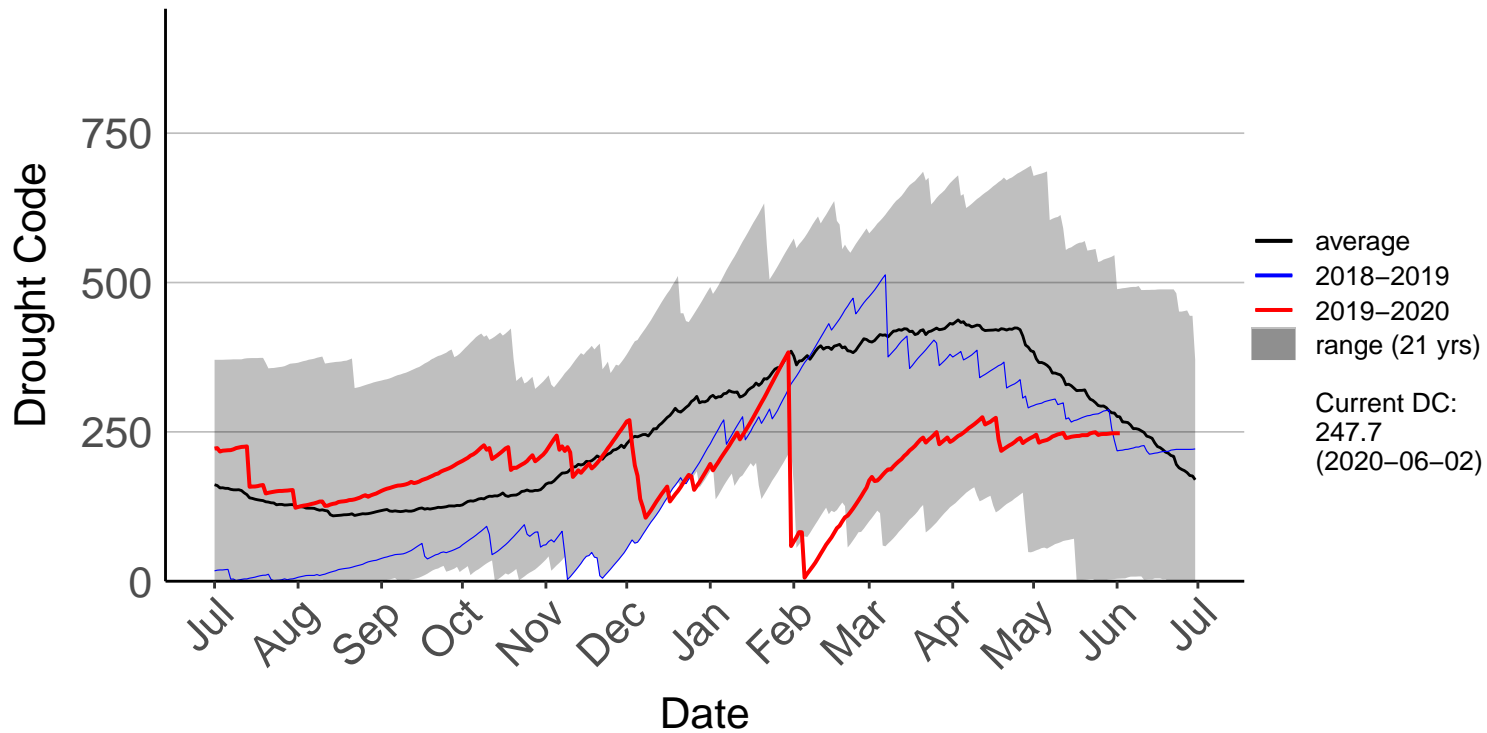

Ashburton Aero Raws (Apr 2015 to Jun 2020)

Ashburton Plains 2 Raws (May 2017 to Jun 2020)

Cannington Raws (Jul 1996 to Jun 2020)

Cattle Creek Raws (Dec 2014 to Jun 2020)

Clayton Raws (Dec 2014 to Jun 2020)

Geraldine Forest Raws (Dec 2014 to Jun 2020)

Gleannan Station Raws (Apr 2015 to Jun 2020)

Glentanner Raws (Oct 2017 to Jun 2020)

Hakaterere Raws (Aug 2003 to Jun 2020)

Mount Cook Ews (Dec 2009 to Jun 2020)

Mount Somers Raws (Jun 1998 to Jun 2020)

Pukaki Aero Raws (Feb 2000 to Jun 2020)

Tekapo Raws (Sep 1996 to Jun 2020)

Timaru Aero SYNOP (Jul 1996 to Jun 2020)

Timaru Coastal Raws (Dec 2014 to Jun 2020)

Waihaorunga Raws (Feb 2000 to Jun 2020)