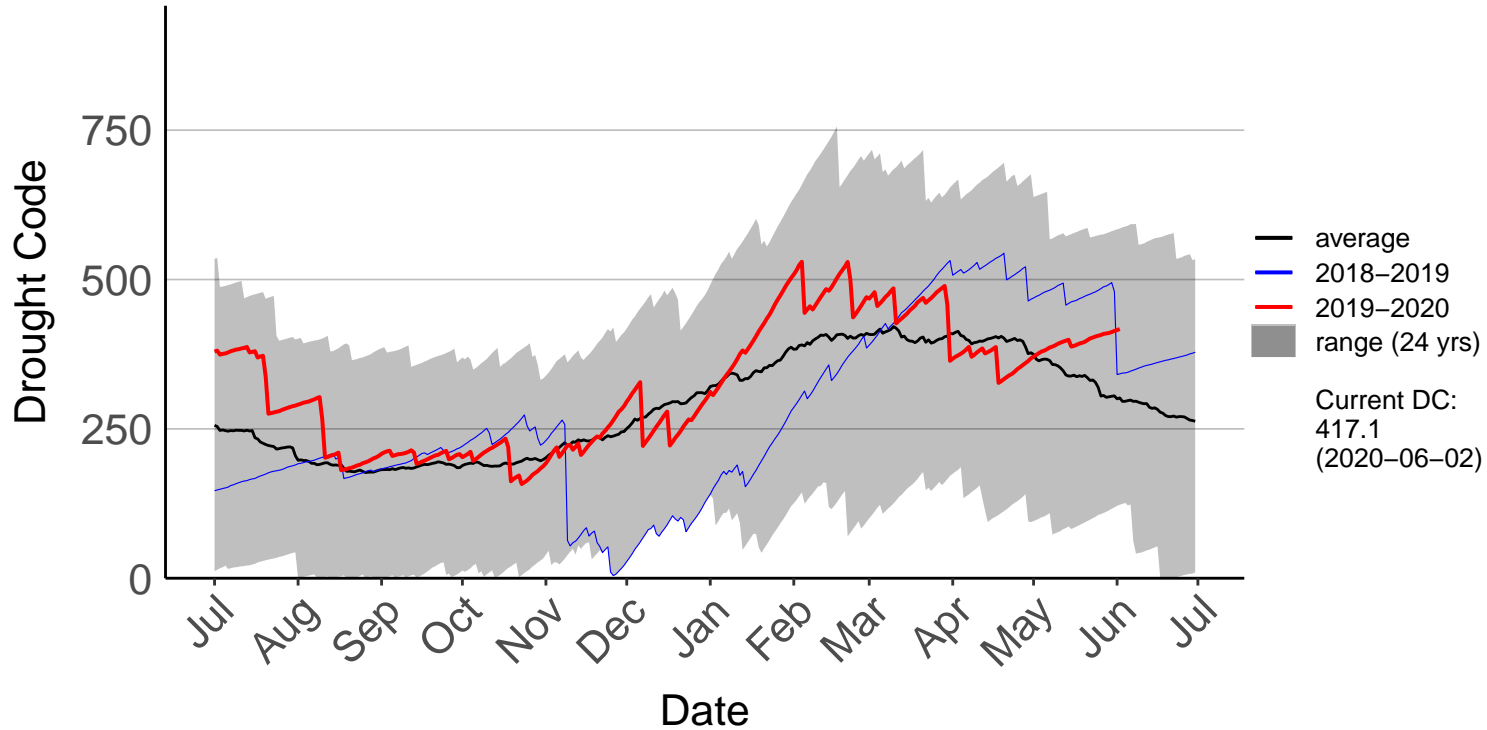

Ashburton Aero Raws (Apr 2015 to Jun 2020)

Ashburton Plains 2 Raws (May 2017 to Jun 2020)

Cannington Raws (Jul 1996 to Jun 2020)

Cattle Creek Raws (Dec 2014 to Jun 2020)

Clayton Raws (Dec 2014 to Jun 2020)

Geraldine Forest Raws (Dec 2014 to Jun 2020)

Gleannan Station Raws (Apr 2015 to Jun 2020)

Glentanner Raws (Oct 2017 to Jun 2020)

Hakaterere Raws (Aug 2003 to Jun 2020)

Mount Cook Ews (Dec 2009 to Jun 2020)

Mount Somers Raws (Jun 1998 to Jun 2020)

Pukaki Aero Raws (Feb 2000 to Jun 2020)

Tekapo Raws (Sep 1996 to Jun 2020)

Timaru Aero SYNOP (Jul 1996 to Jun 2020)

Timaru Coastal Raws (Dec 2014 to Jun 2020)

Waihaorunga Raws (Feb 2000 to Jun 2020)