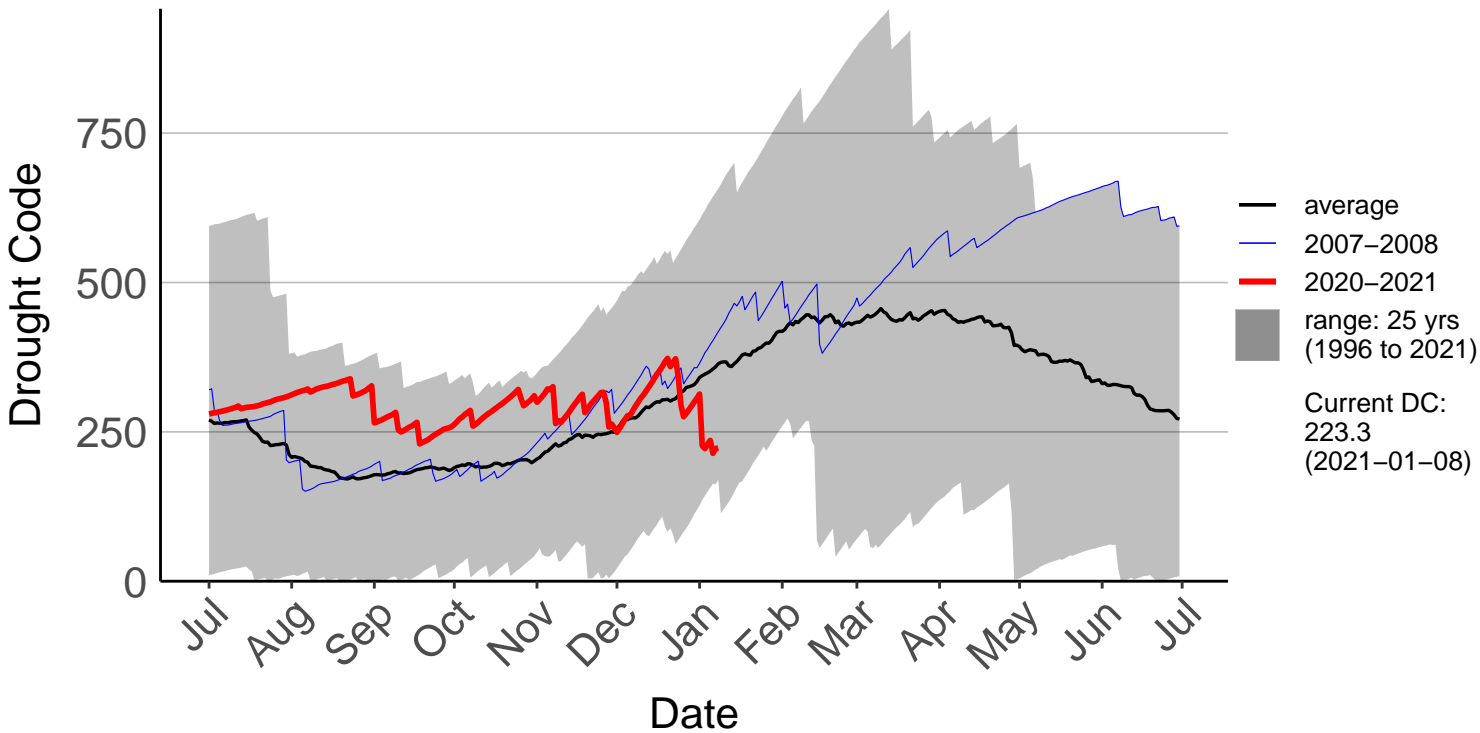

Hakaterere Raws

Mount Cook Ews

Mount Somers Raws

Pukaki Aero Raws

Tekapo Raws

Timaru Aero SYNOP

Timaru Coastal Raws

Waihaorunga Raws