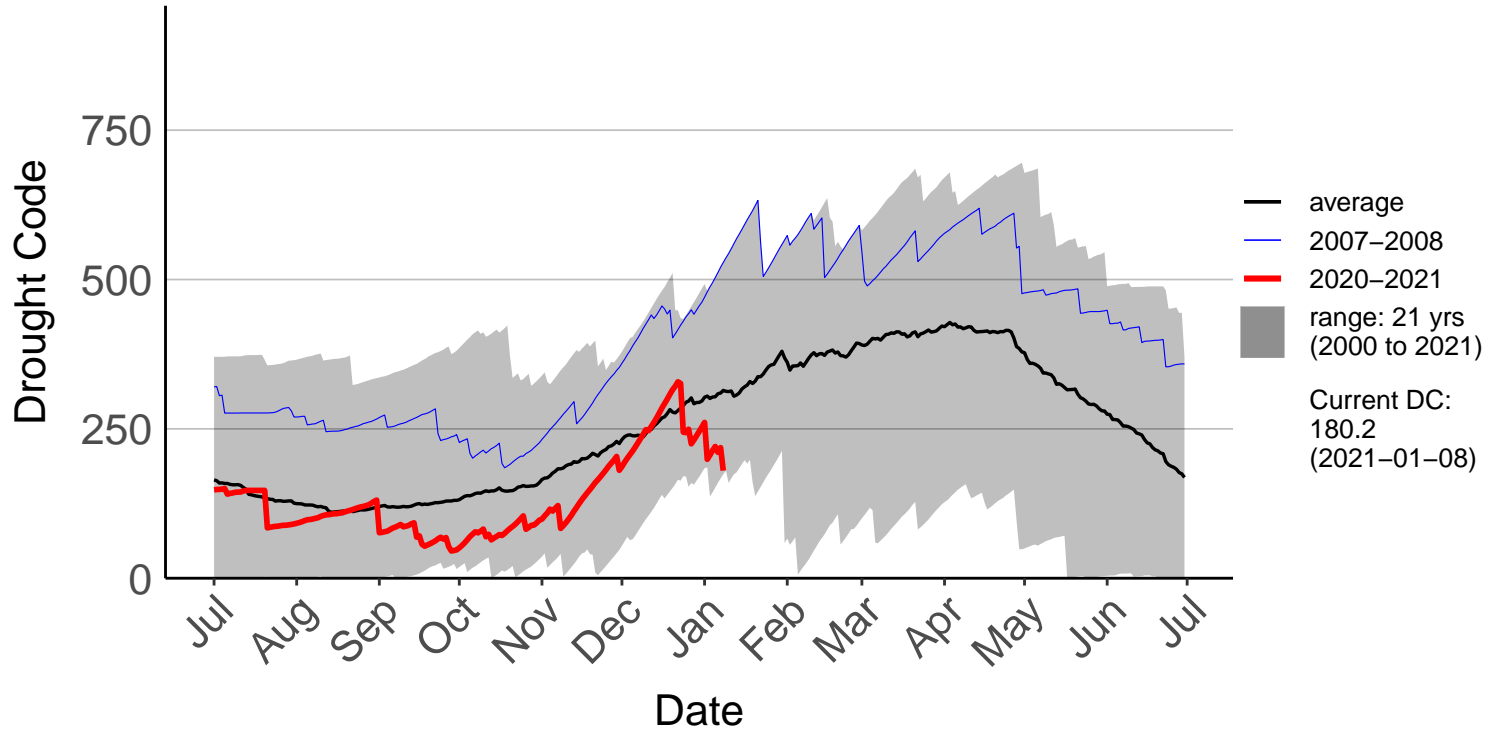

Hakaterere Raws

Mount Cook Ews

Mount Somers Raws

Pukaki Aero Raws

Tekapo Raws

Timaru Aero SYNOP

Timaru Coastal Raws

Waihaorunga Raws