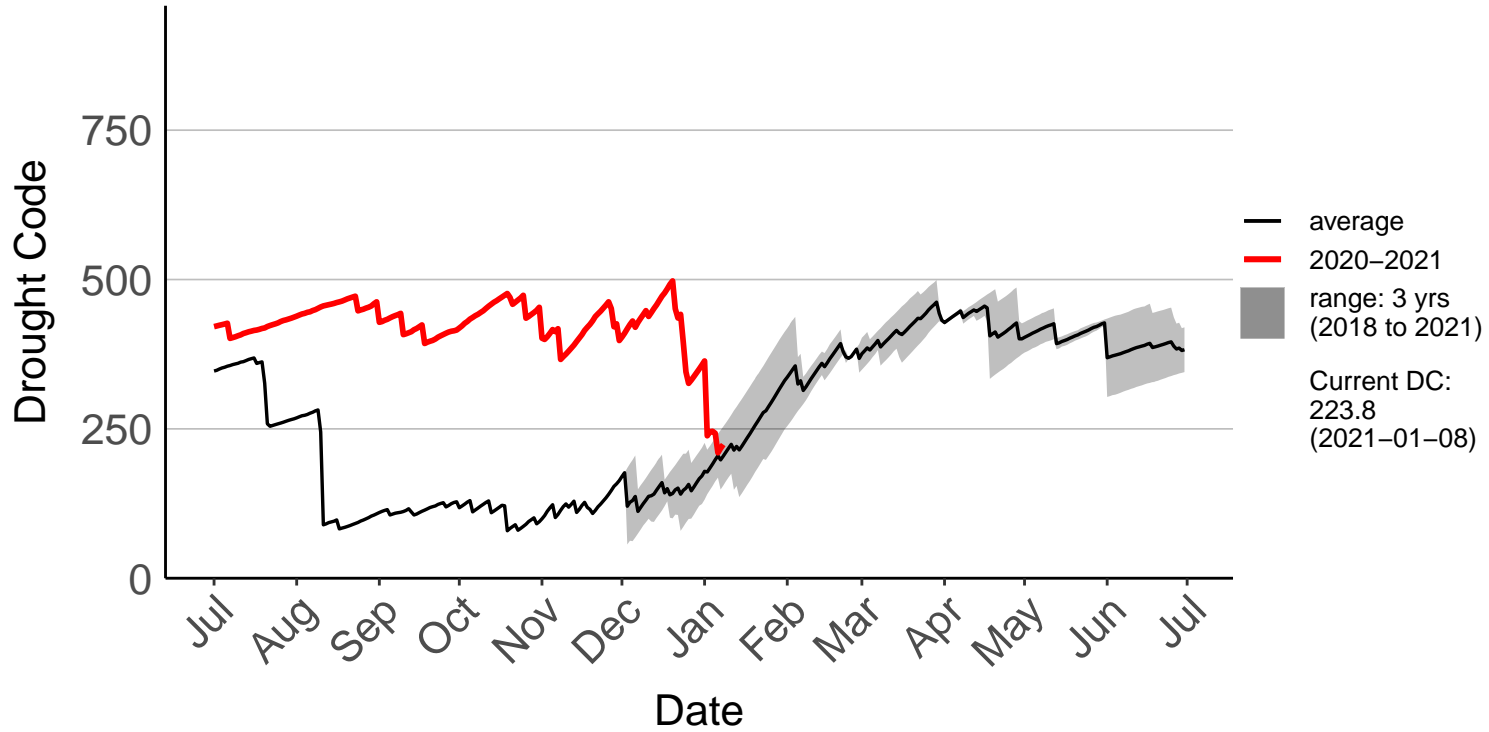

Waimate Coastal Raws