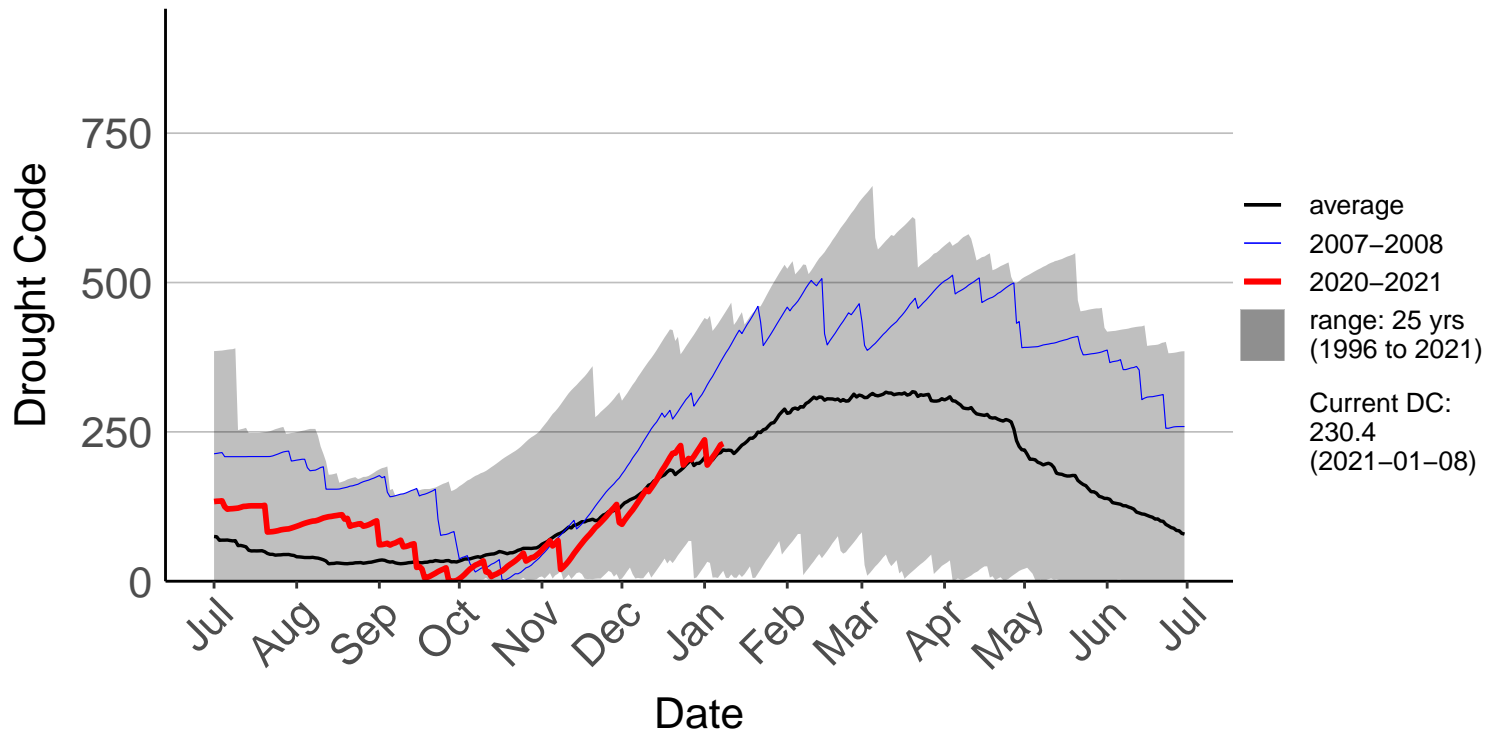

Hakaterere Raws

Mount Cook Ews

Mount Somers Raws

Pukaki Aero Raws

Tekapo Raws

Timaru Aero SYNOP

Timaru Coastal Raws

Waihaorunga Raws