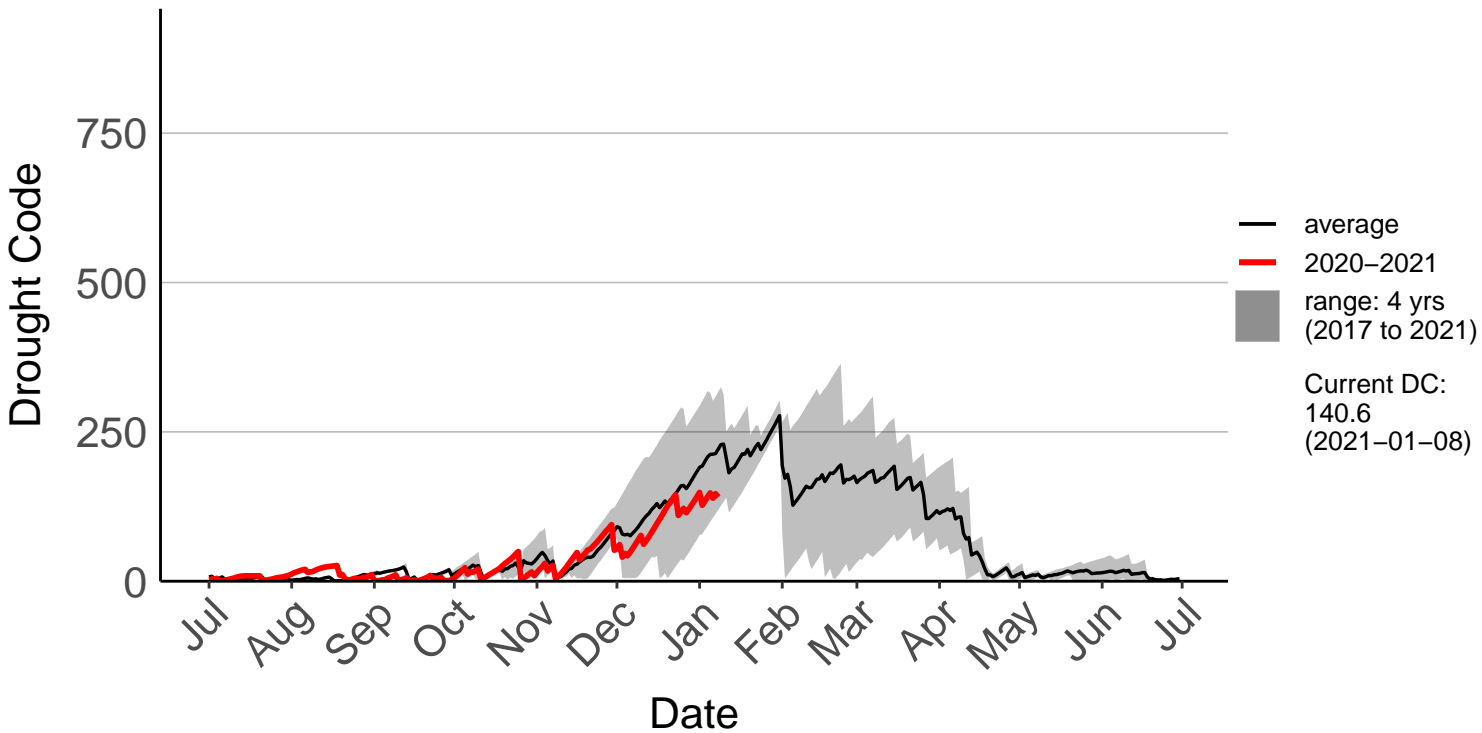

Ashburton Aero Raws

Ashburton Plains 2 Raws

Cannington Raws

Cattle Creek Raws

Clayton Raws

Geraldine Forest Raws

Gleannan Station Raws

Glentanner Raws