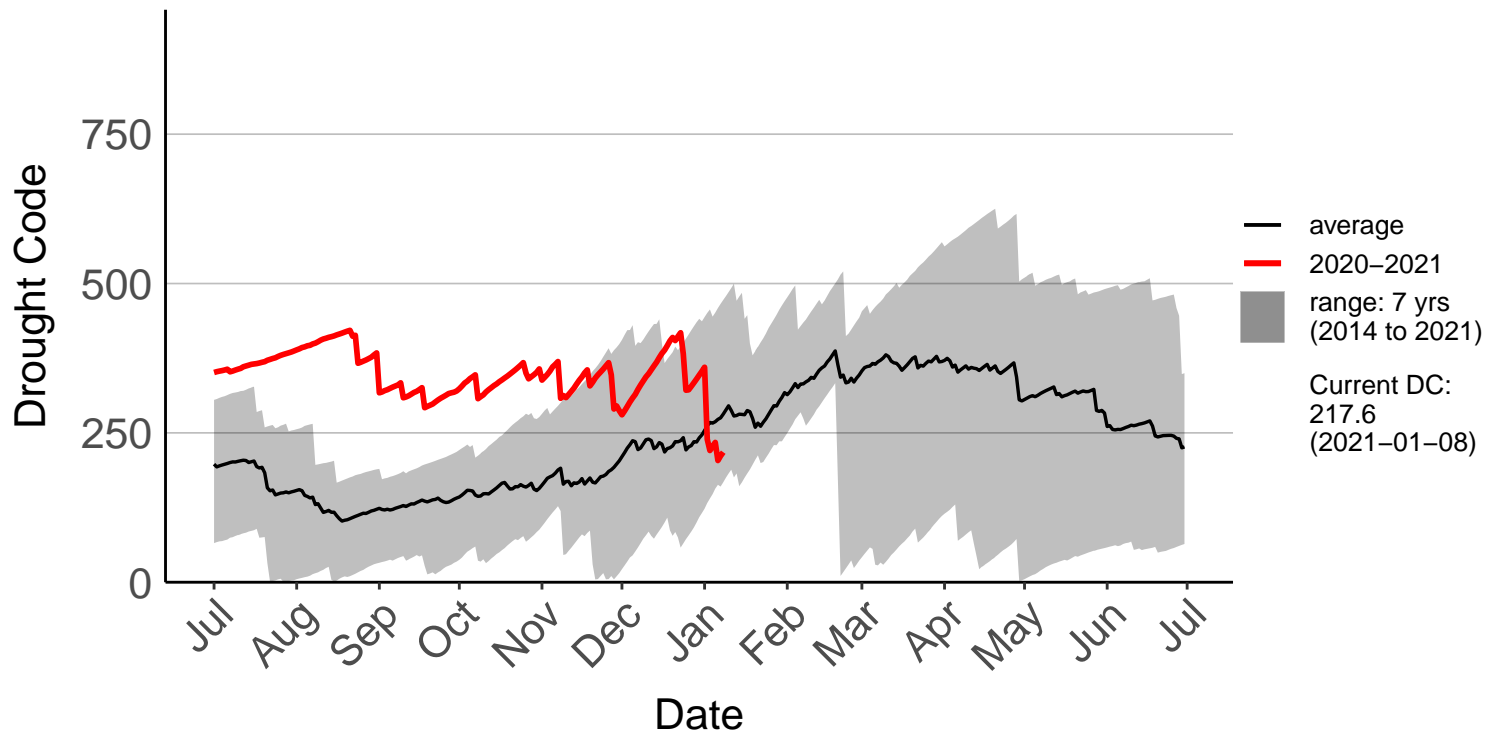

Hakaterere Raws

Mount Cook Ews

Mount Somers Raws

Pukaki Aero Raws

Tekapo Raws

Timaru Aero SYNOP

Timaru Coastal Raws

Waihaorunga Raws