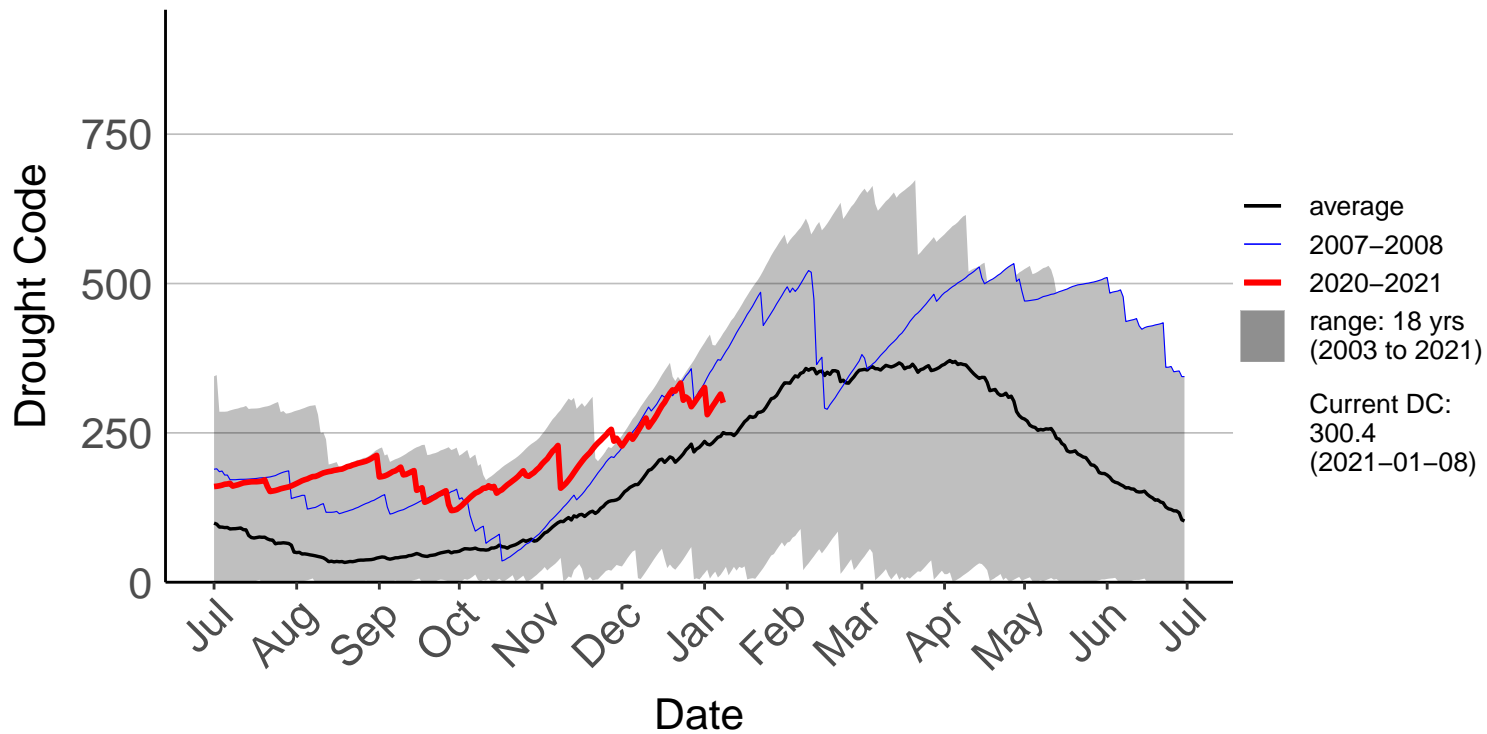

Ashburton Aero Raws

Ashburton Plains 2 Raws

Cannington Raws

Cattle Creek Raws

Clayton Raws

Geraldine Forest Raws

Gleannan Station Raws

Glentanner Raws

Hakaterere Raws

Mount Cook Ews

Mount Somers Raws

Pukaki Aero Raws

Tekapo Raws

Timaru Aero SYNOP

Timaru Coastal Raws

Waihaorunga Raws