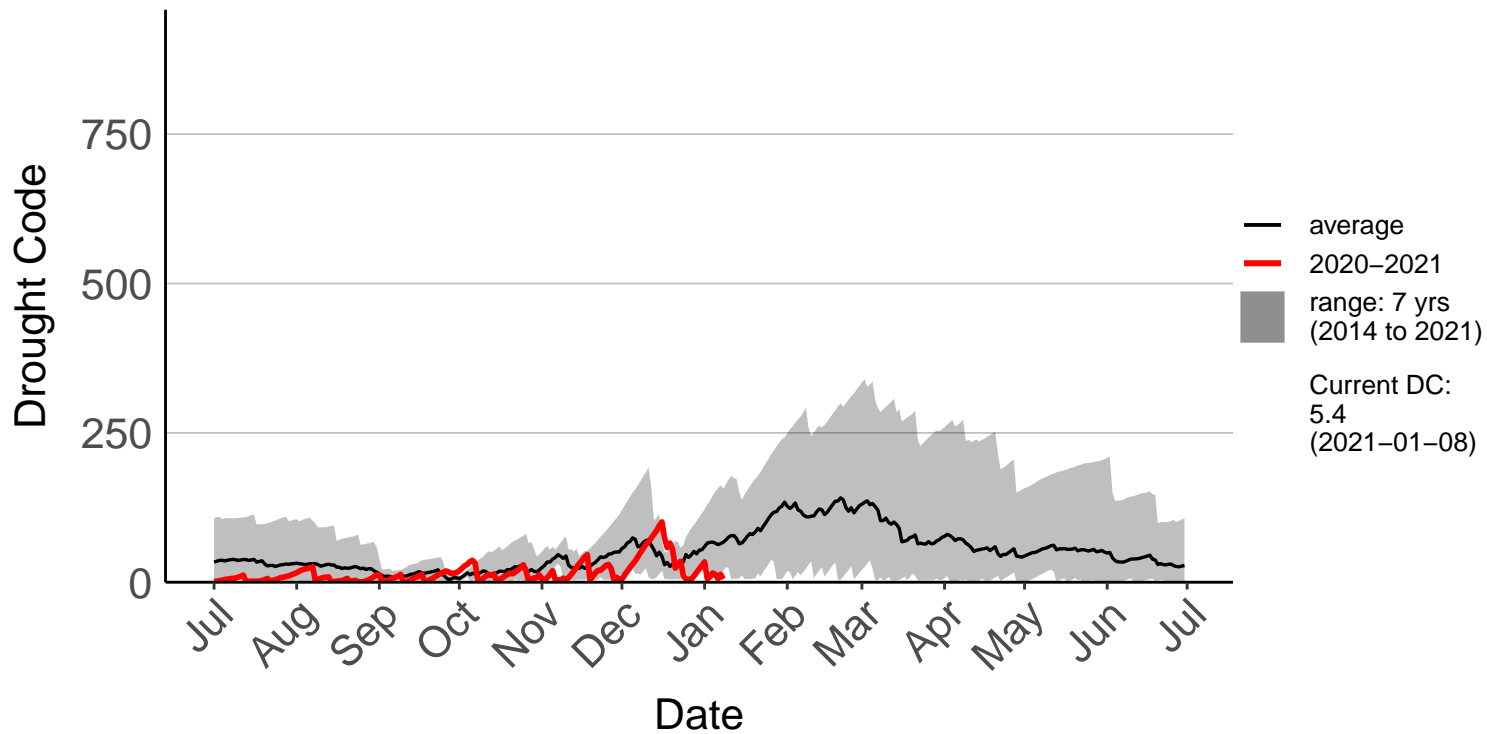

Ashburton Aero Raws

Ashburton Plains 2 Raws

Cannington Raws

Cattle Creek Raws

Clayton Raws

Geraldine Forest Raws

Gleannan Station Raws

Glentanner Raws