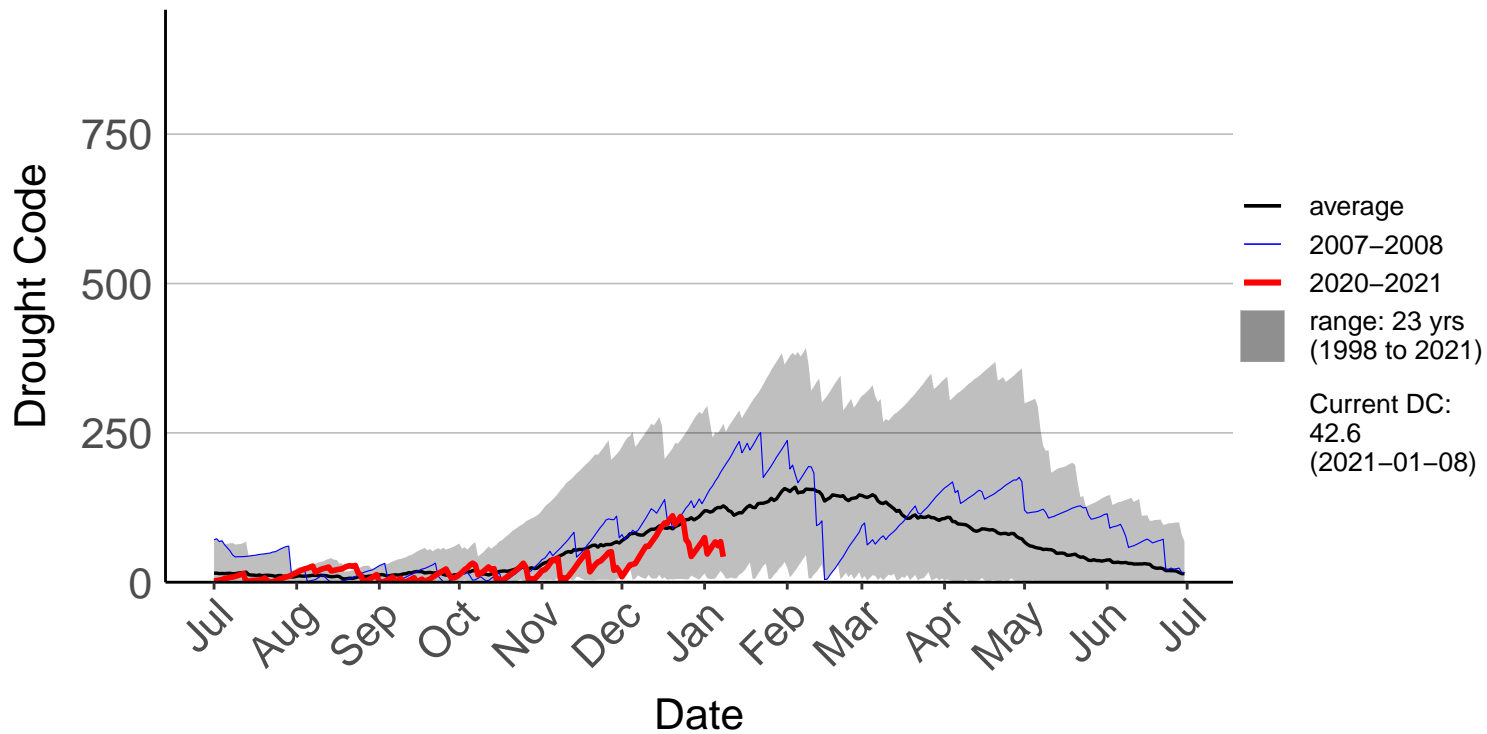

Ashburton Aero Raws

Ashburton Plains 2 Raws

Cannington Raws

Cattle Creek Raws

Clayton Raws

Geraldine Forest Raws

Gleannan Station Raws

Glentanner Raws

Hakaterere Raws

Mount Cook Ews

Mount Somers Raws

Pukaki Aero Raws

Tekapo Raws

Timaru Aero SYNOP

Timaru Coastal Raws

Waihaorunga Raws