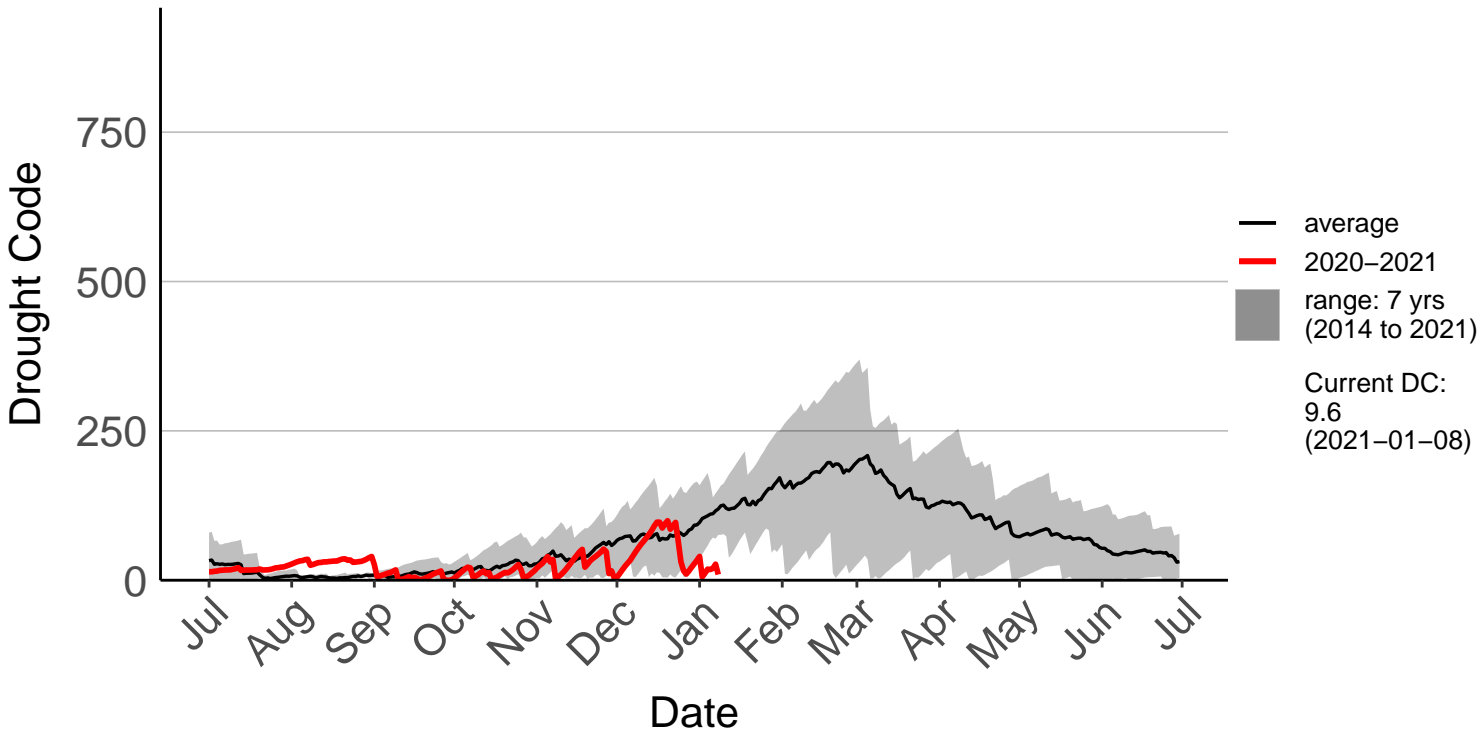

Ashburton Aero Raws

Ashburton Plains 2 Raws

Cannington Raws

Cattle Creek Raws

Clayton Raws

Geraldine Forest Raws

Gleannan Station Raws

Glentanner Raws