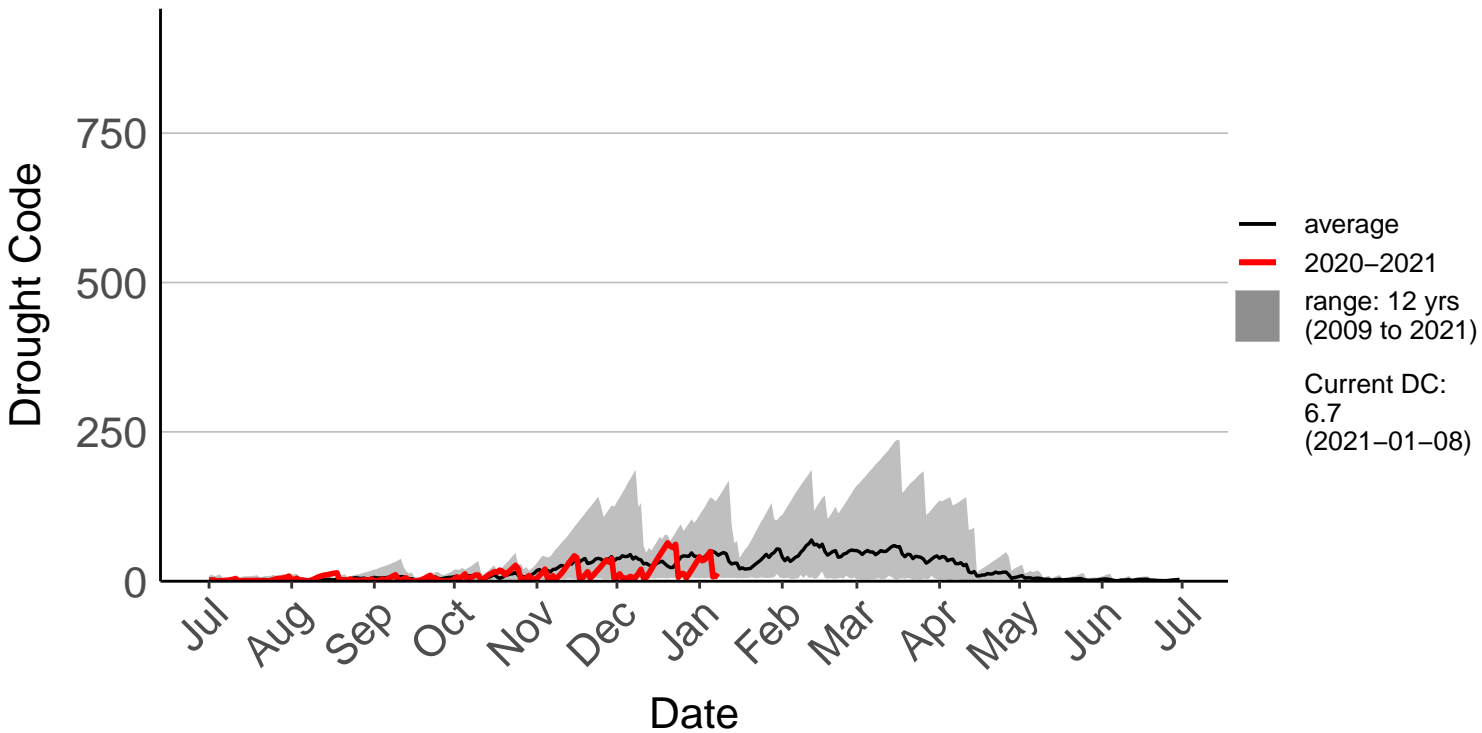

Mount Cook Ews