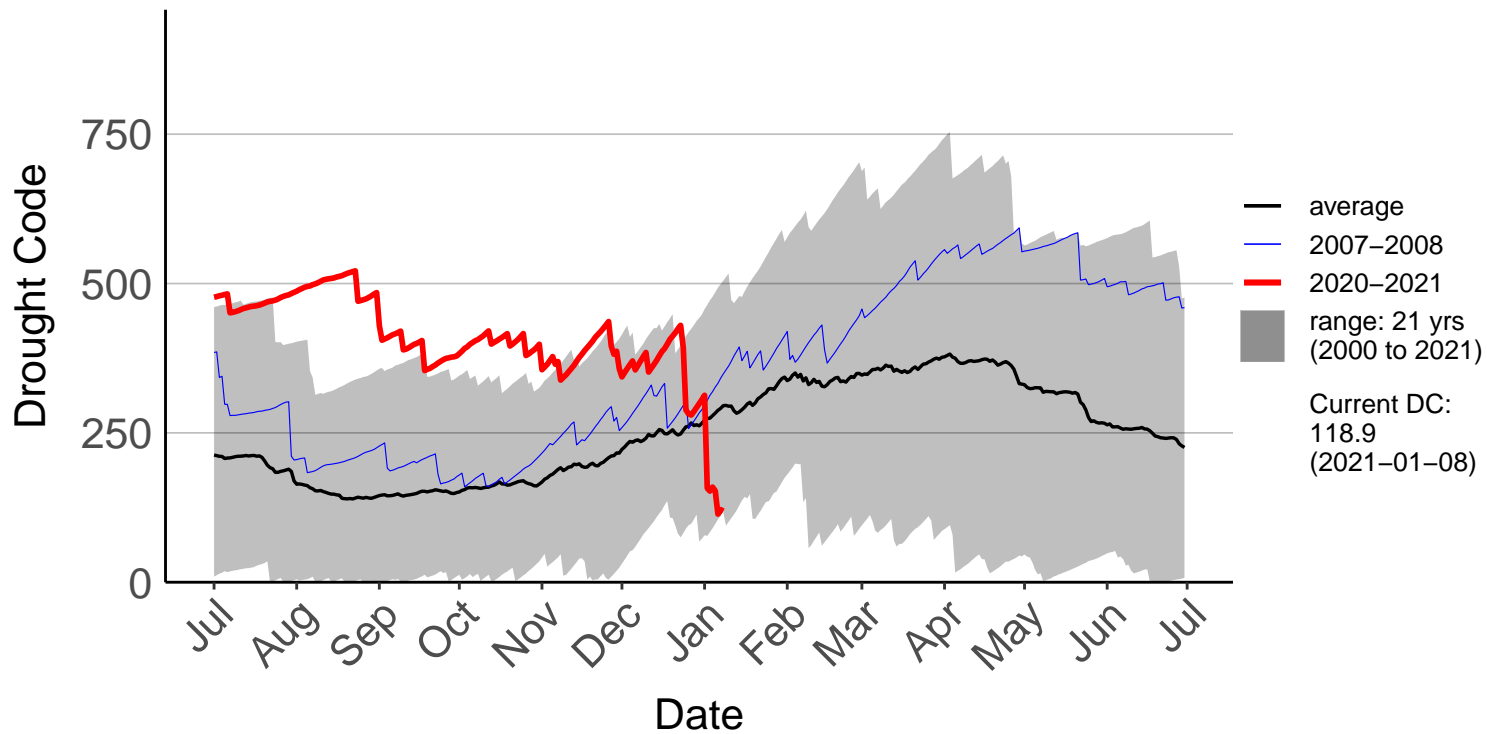

Hakaterere Raws

Mount Cook Ews

Mount Somers Raws

Pukaki Aero Raws

Tekapo Raws

Timaru Aero SYNOP

Timaru Coastal Raws

Waihaorunga Raws