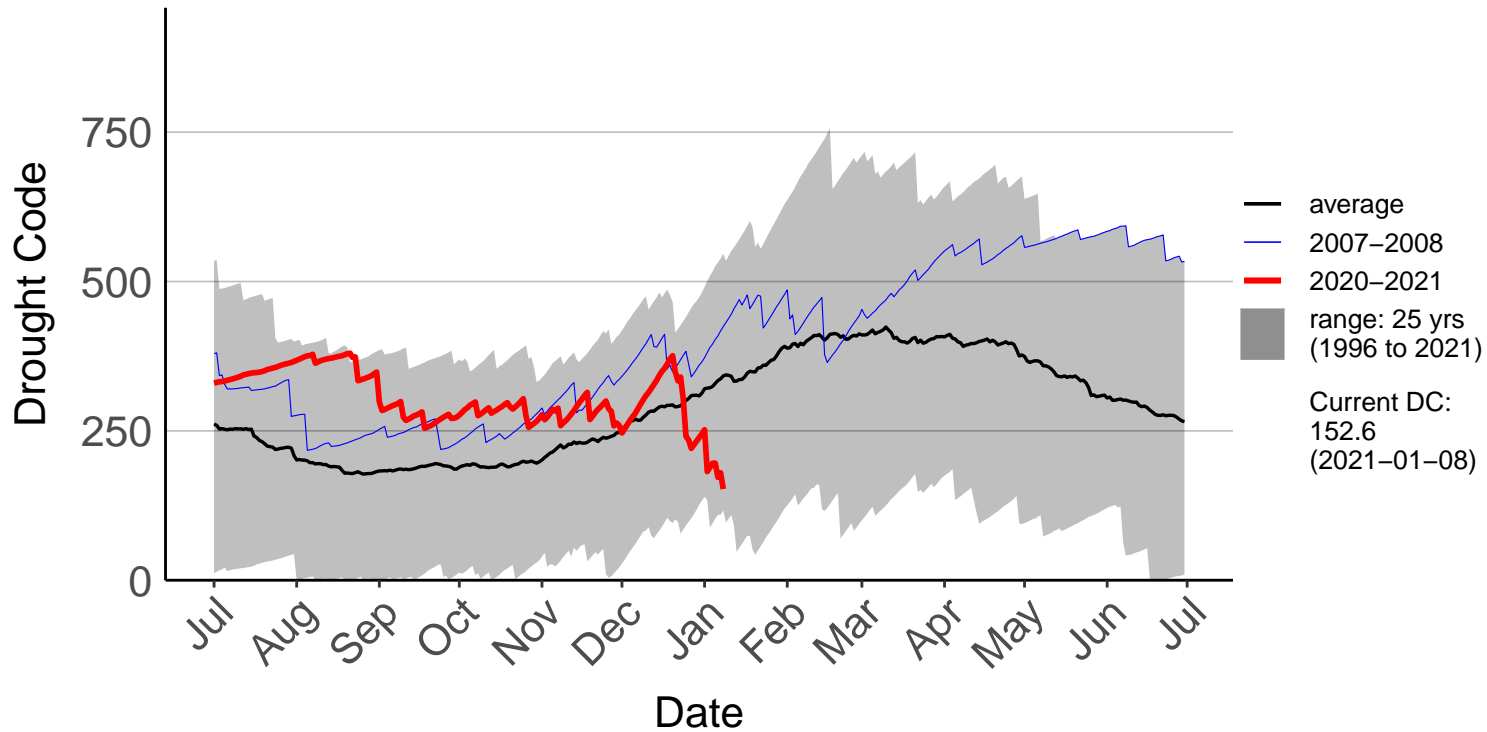

Ashburton Aero Raws

Ashburton Plains 2 Raws

Cannington Raws

Cattle Creek Raws

Clayton Raws

Geraldine Forest Raws

Gleannan Station Raws

Glentanner Raws

Hakaterere Raws

Mount Cook Ews

Mount Somers Raws

Pukaki Aero Raws

Tekapo Raws

Timaru Aero SYNOP

Timaru Coastal Raws

Waihaorunga Raws