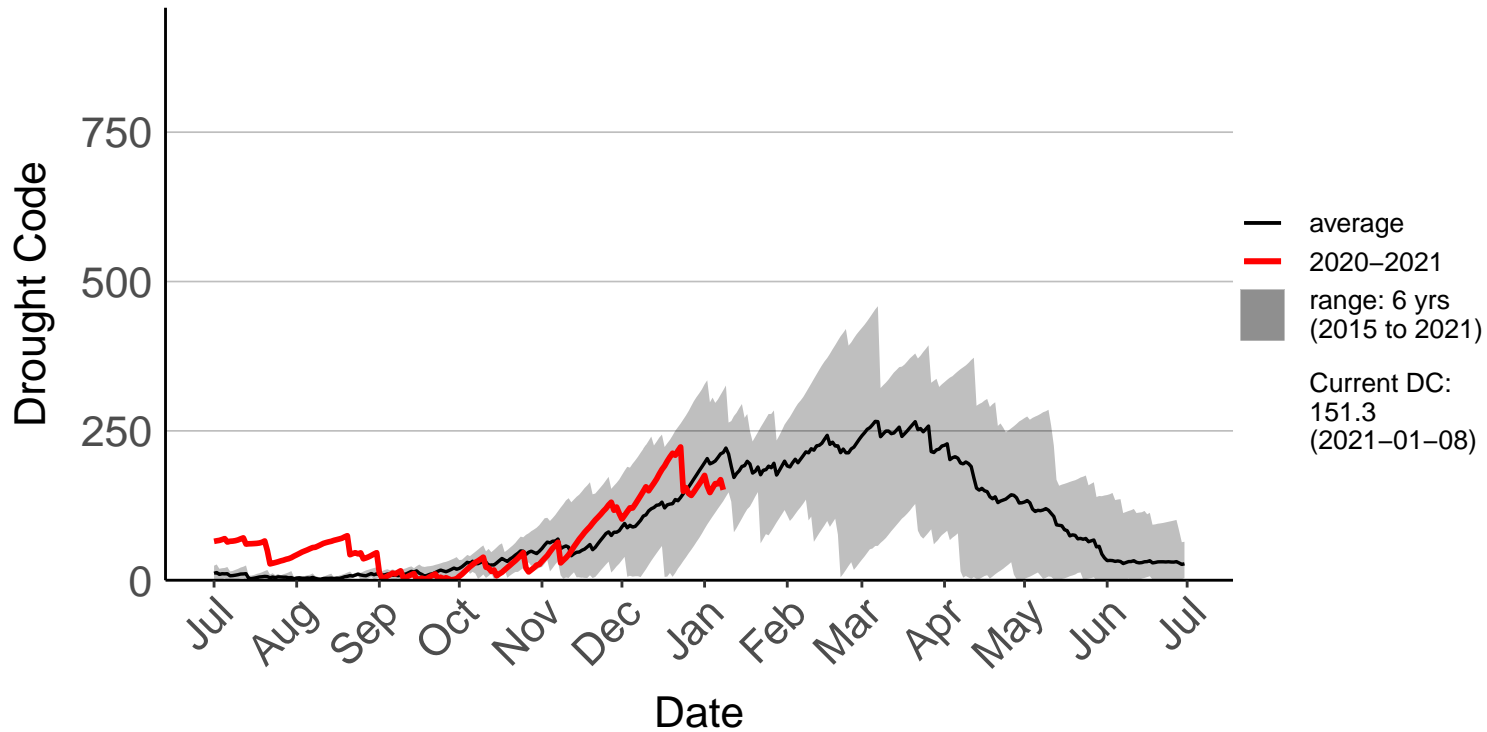

Ashburton Aero Raws

Ashburton Plains 2 Raws

Cannington Raws

Cattle Creek Raws

Clayton Raws

Geraldine Forest Raws

Gleannan Station Raws

Glentanner Raws

Hakaterere Raws

Mount Cook Ews

Mount Somers Raws

Pukaki Aero Raws

Tekapo Raws

Timaru Aero SYNOP

Timaru Coastal Raws

Waihaorunga Raws