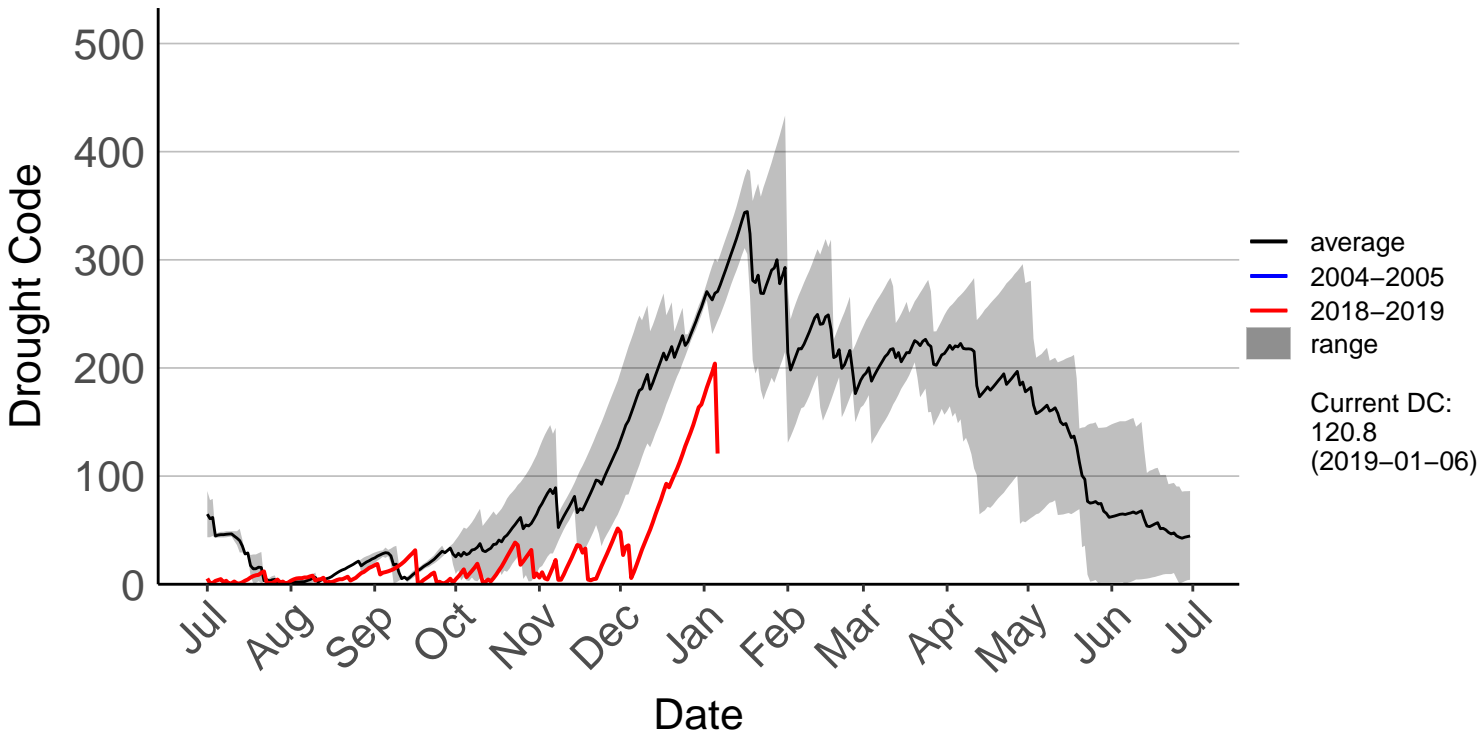

Barnhill Raws

Blackmount Raws

Garston Raws

Gore Aws – DISCONTINUED

Invercargill Aero SYNOP – DISCONTINUED

Lumsden Aws – DISCONTINUED

Manapouri Aero Aws – DISCONTINUED

Milford Sound Raws

Otama Raws

Slopedown Raws

South West Cape SYNOP – DISCONTINUED

Stewart Island Raws

Tanner Road Raws

Tisbury Raws

Tuatapere Raws

Wilderness Raws