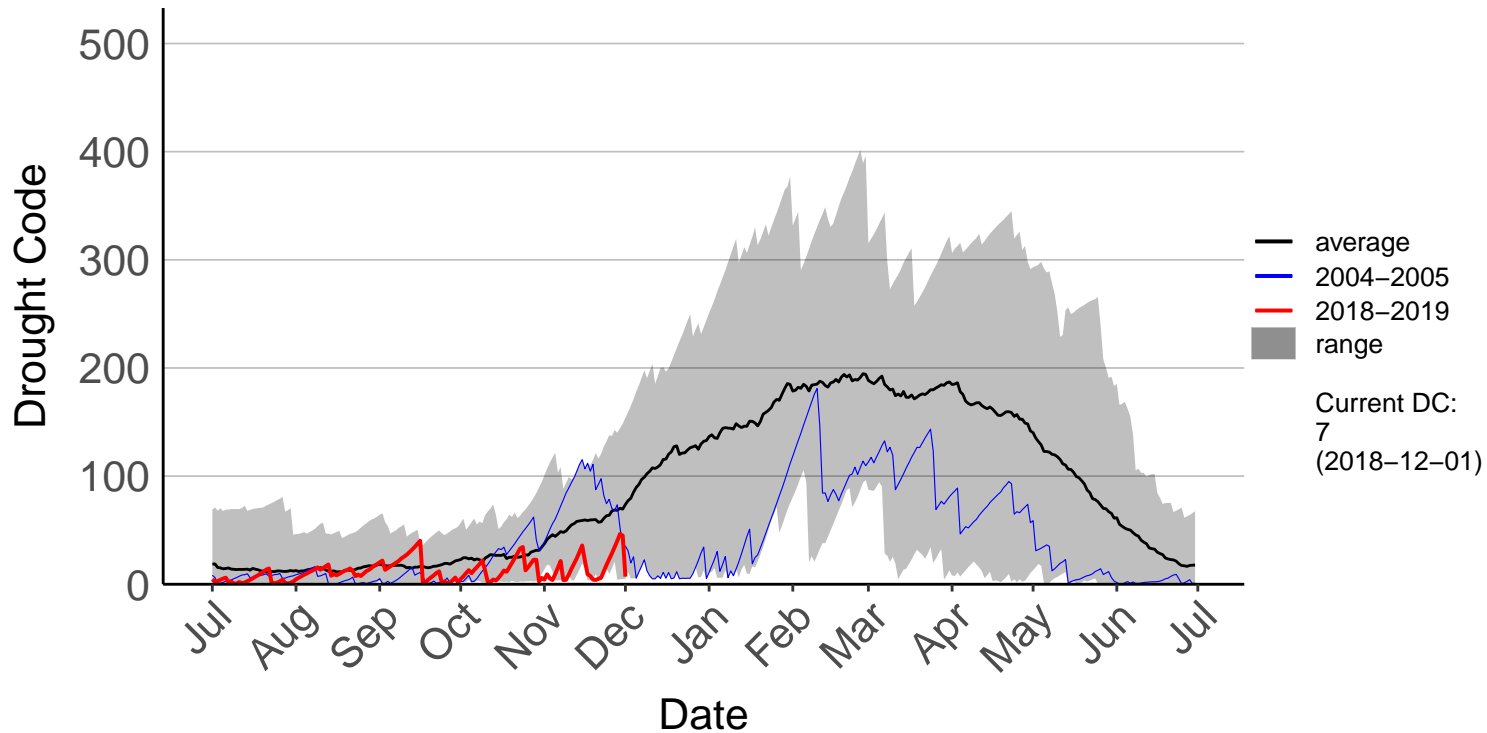

Barnhill Raws

Blackmount Raws

Garston Raws

Gore Aws – DISCONTINUED

Invercargill Aero SYNOP – DISCONTINUED

Lumsden Aws – DISCONTINUED

Manapouri Aero Aws – DISCONTINUED

Milford Sound Raws

Otama Raws

Slopedown Raws

South West Cape SYNOP – DISCONTINUED

Stewart Island Raws

Tanner Road Raws

Tisbury Raws

Tuatapere Raws

Wilderness Raws