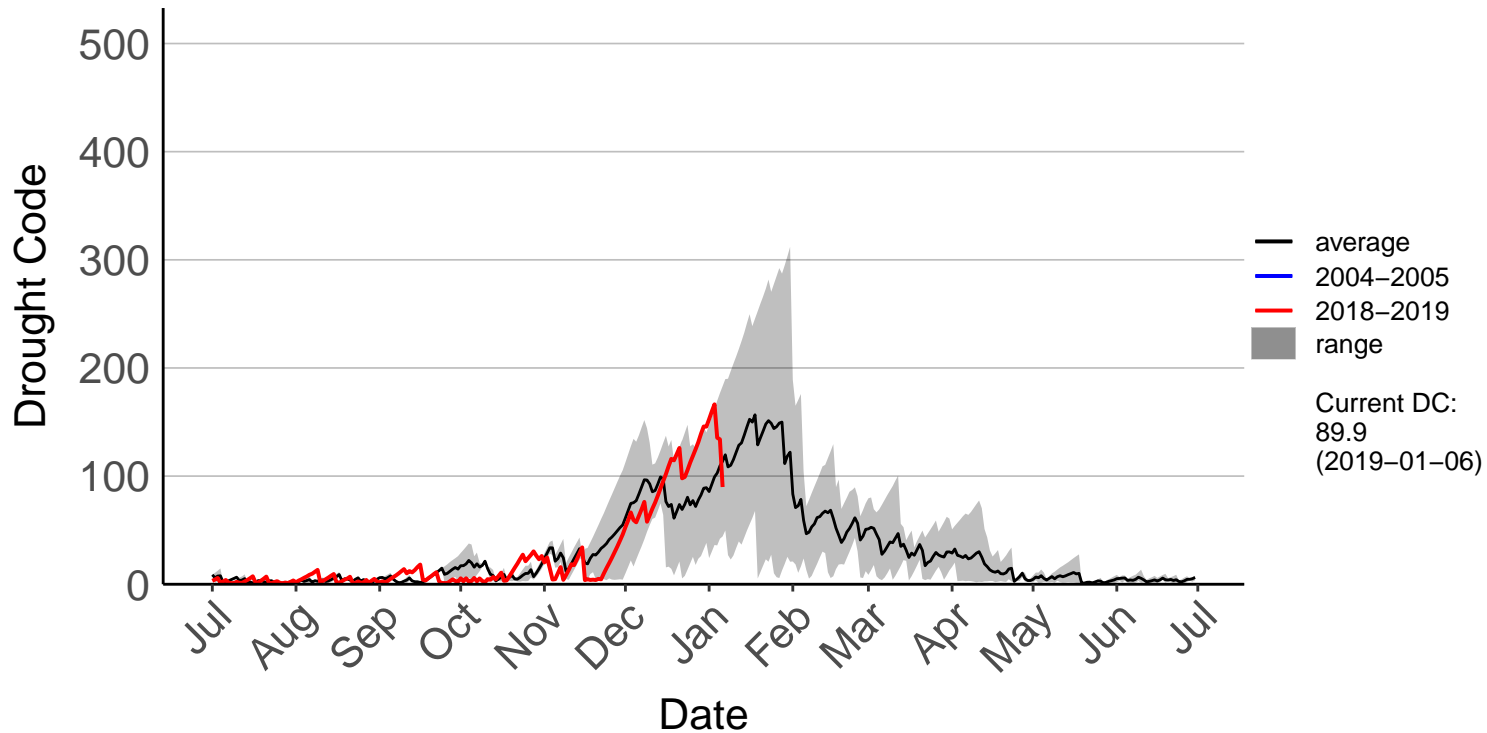

Otama Raws

Slopedown Raws

South West Cape SYNOP – DISCONTINUED

Stewart Island Raws

Tanner Road Raws

Tisbury Raws

Tuatapere Raws

Wilderness Raws