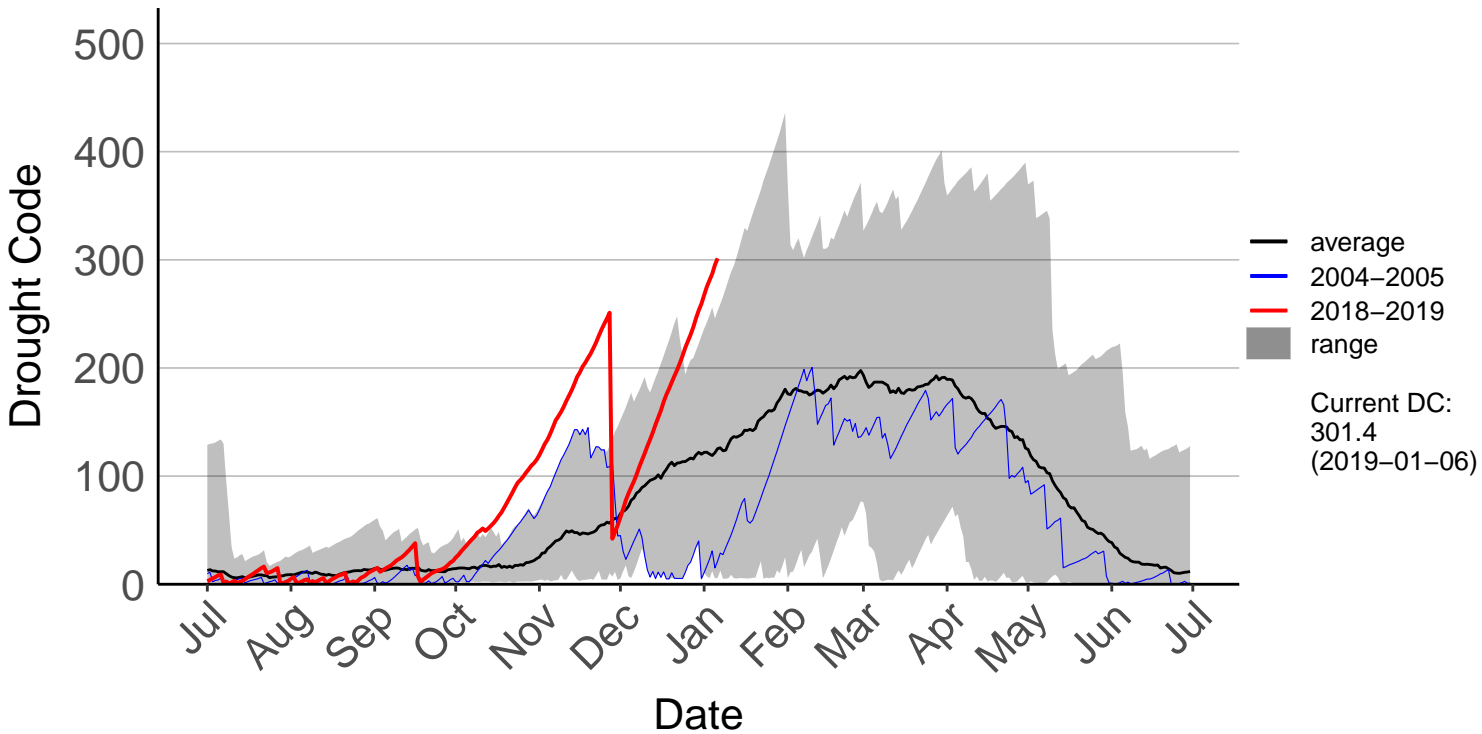

Barnhill Raws

Blackmount Raws

Garston Raws

Gore Aws – DISCONTINUED

Invercargill Aero SYNOP – DISCONTINUED

Lumsden Aws – DISCONTINUED

Manapouri Aero Aws – DISCONTINUED

Milford Sound Raws

Otama Raws

Slopedown Raws

South West Cape SYNOP – DISCONTINUED

Stewart Island Raws

Tanner Road Raws

Tisbury Raws

Tuatapere Raws

Wilderness Raws