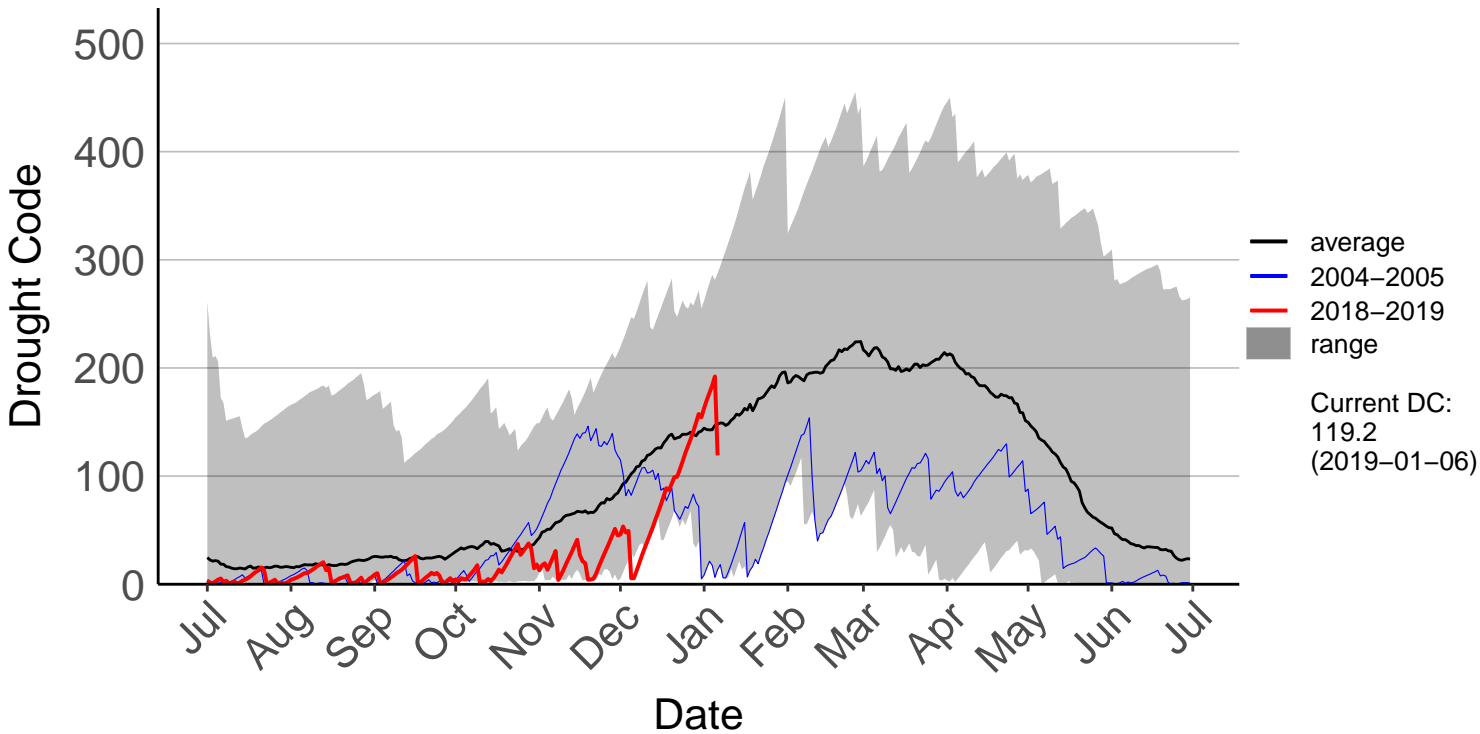

Otama Raws

Slopedown Raws

South West Cape SYNOP – DISCONTINUED

Stewart Island Raws

Tanner Road Raws

Tisbury Raws

Tuatapere Raws

Wilderness Raws