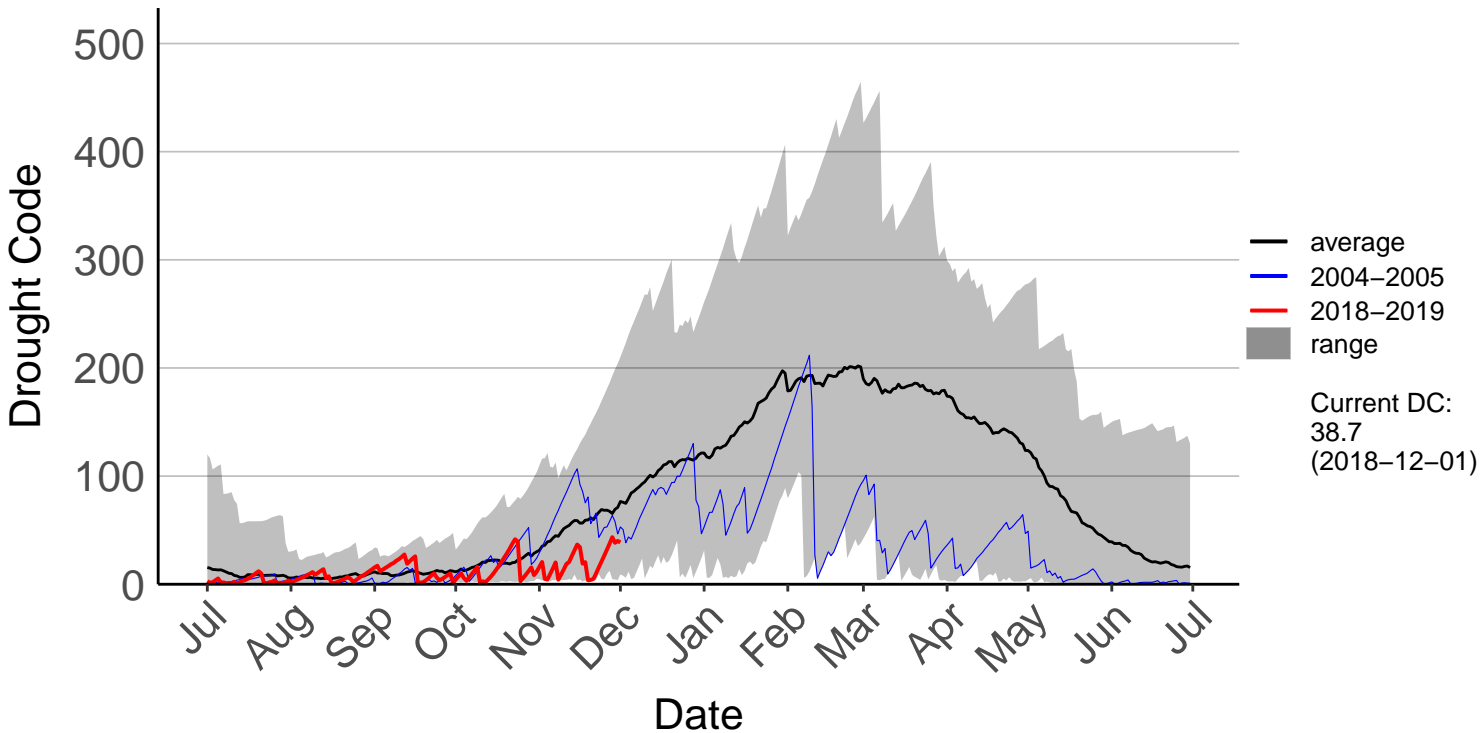

Barnhill Raws

Blackmount Raws

Garston Raws

Gore Aws – DISCONTINUED

Invercargill Aero SYNOP – DISCONTINUED

Lumsden Aws – DISCONTINUED

Manapouri Aero Aws – DISCONTINUED

Milford Sound Raws

Otama Raws

Slopedown Raws

South West Cape SYNOP – DISCONTINUED

Stewart Island Raws

Tanner Road Raws

Tisbury Raws

Tuatapere Raws

Wilderness Raws