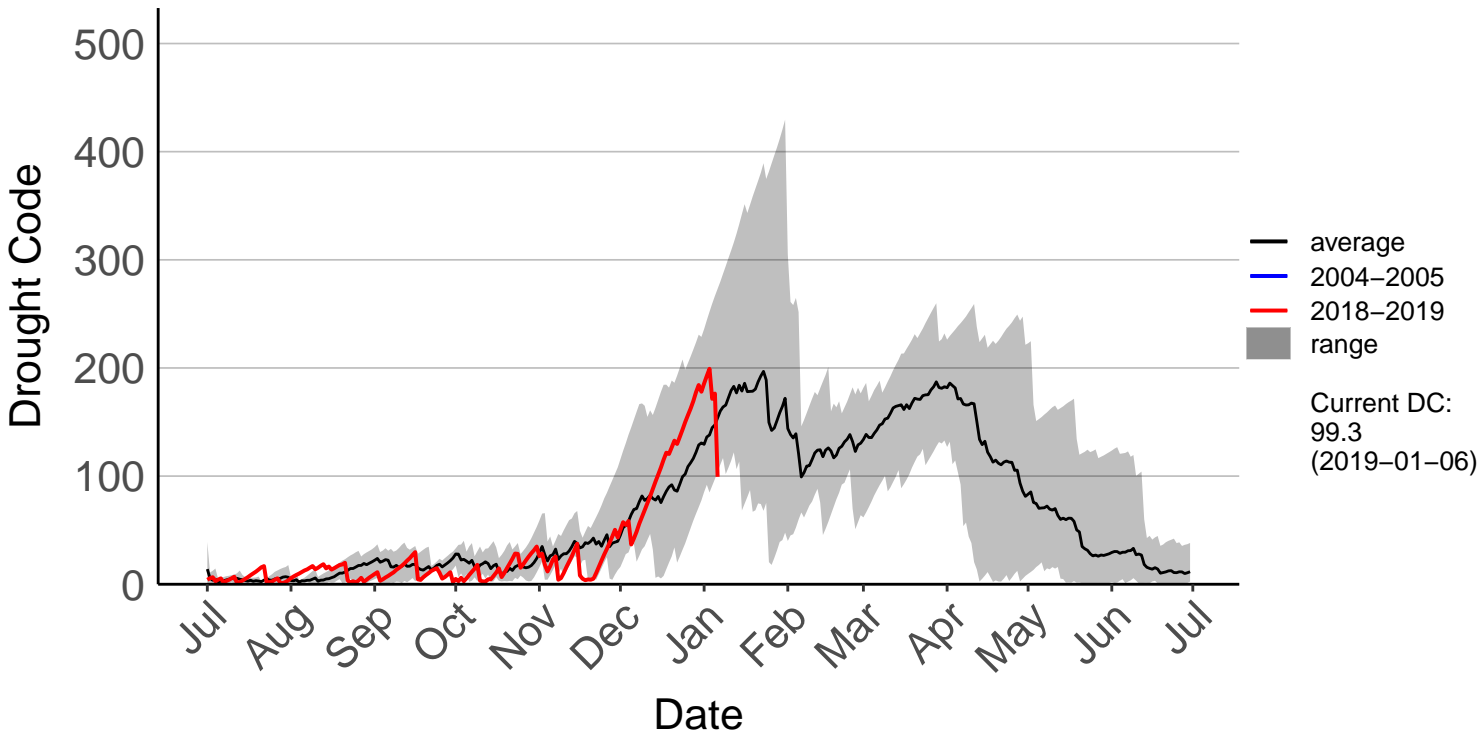

Otama Raws

Slopedown Raws

South West Cape SYNOP – DISCONTINUED

Stewart Island Raws

Tanner Road Raws

Tisbury Raws

Tuatapere Raws

Wilderness Raws