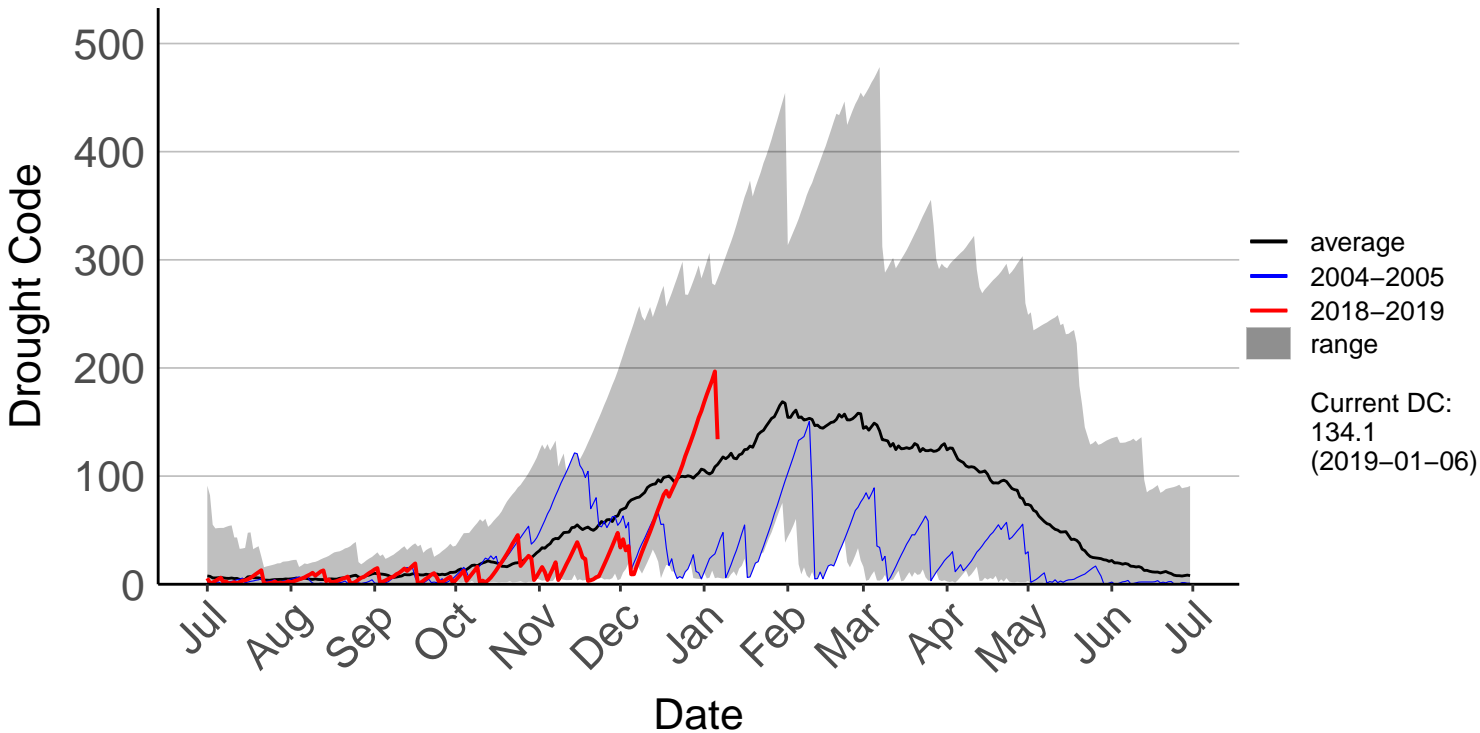

Barnhill Raws

Blackmount Raws

Garston Raws

Gore Aws – DISCONTINUED

Invercargill Aero SYNOP – DISCONTINUED

Lumsden Aws – DISCONTINUED

Manapouri Aero Aws – DISCONTINUED

Milford Sound Raws

Otama Raws

Slopedown Raws

South West Cape SYNOP – DISCONTINUED

Stewart Island Raws

Tanner Road Raws

Tisbury Raws

Tuatapere Raws

Wilderness Raws