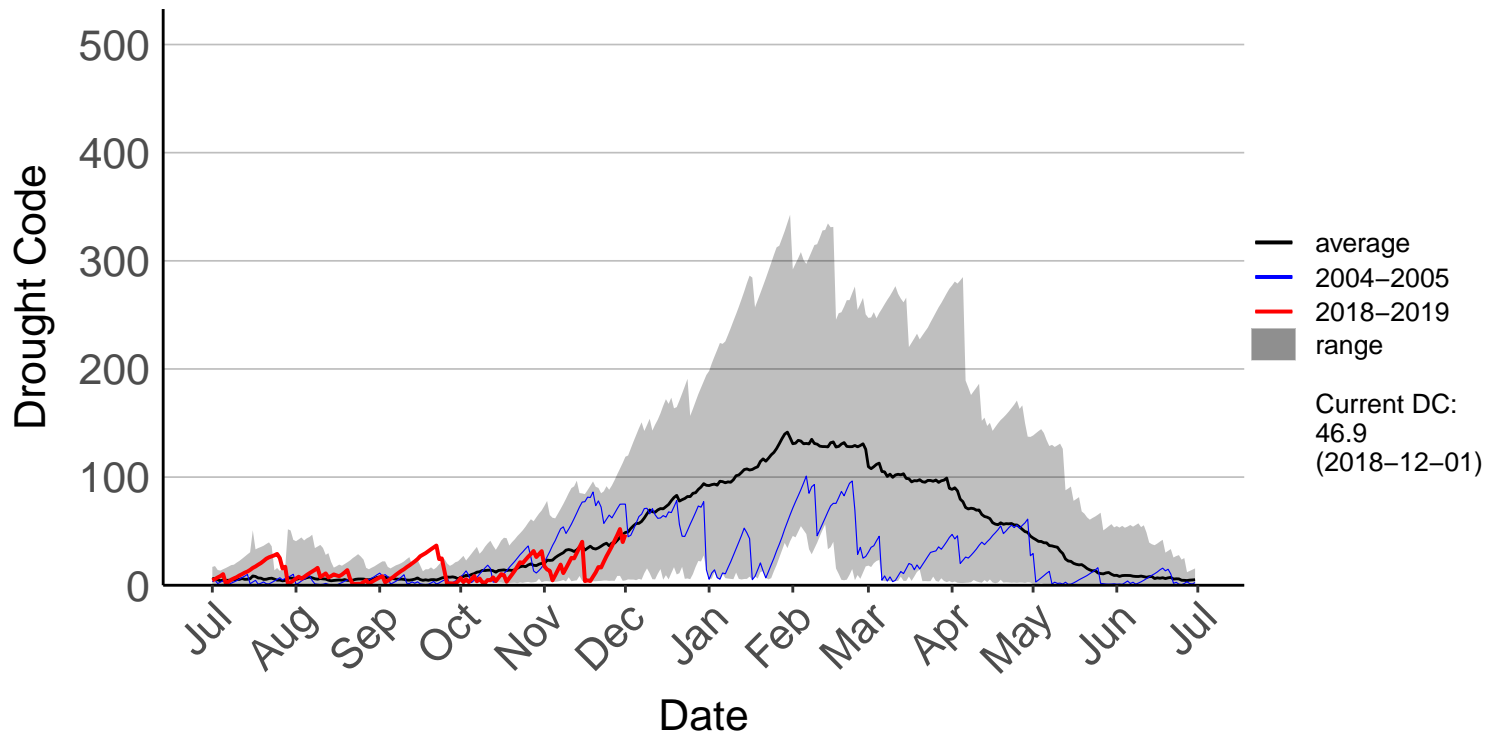

Barnhill Raws

Blackmount Raws

Garston Raws

Gore Aws – DISCONTINUED

Invercargill Aero SYNOP – DISCONTINUED

Lumsden Aws – DISCONTINUED

Manapouri Aero Aws – DISCONTINUED

Milford Sound Raws

Otama Raws

Slopedown Raws

South West Cape SYNOP – DISCONTINUED

Stewart Island Raws

Tanner Road Raws

Tisbury Raws

Tuatapere Raws

Wilderness Raws