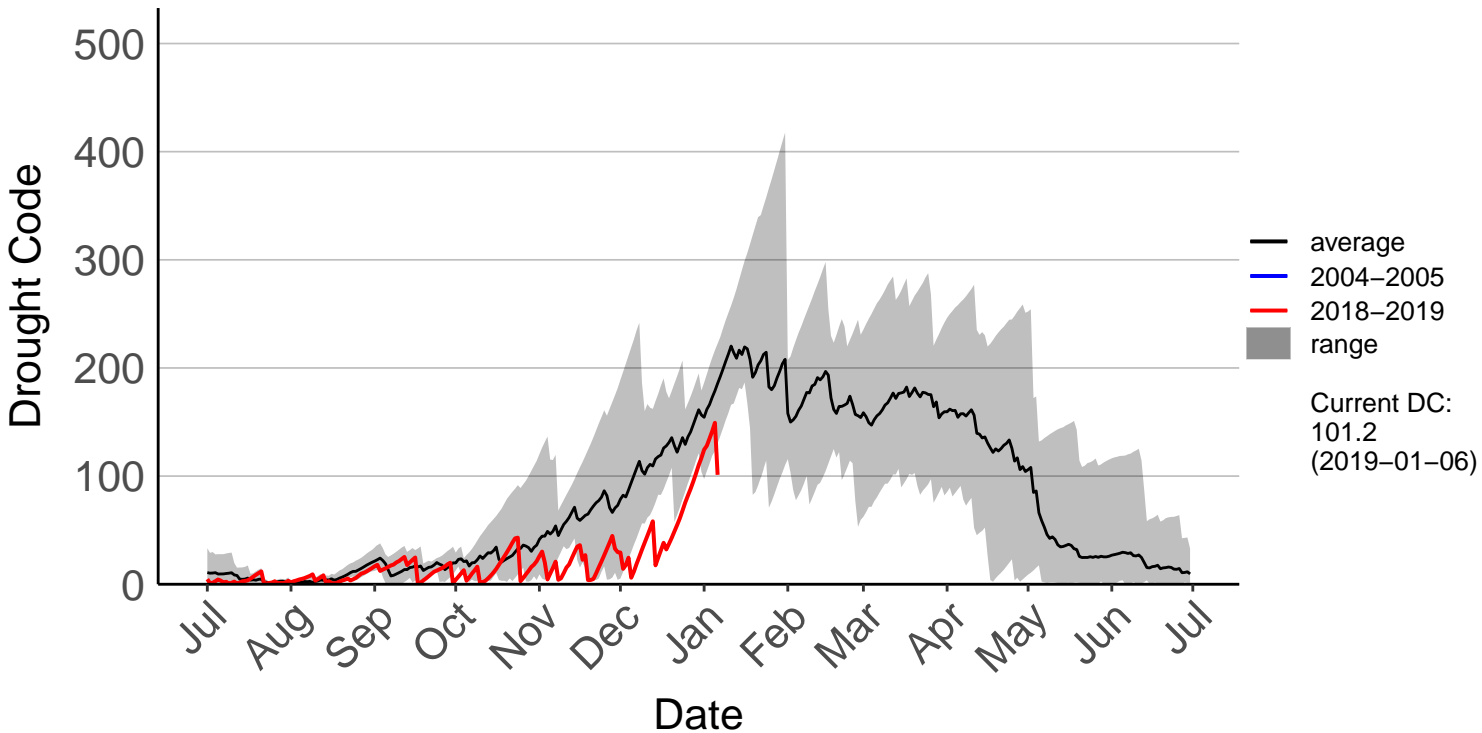

Otama Raws

Slopedown Raws

South West Cape SYNOP – DISCONTINUED

Stewart Island Raws

Tanner Road Raws

Tisbury Raws

Tuatapere Raws

Wilderness Raws