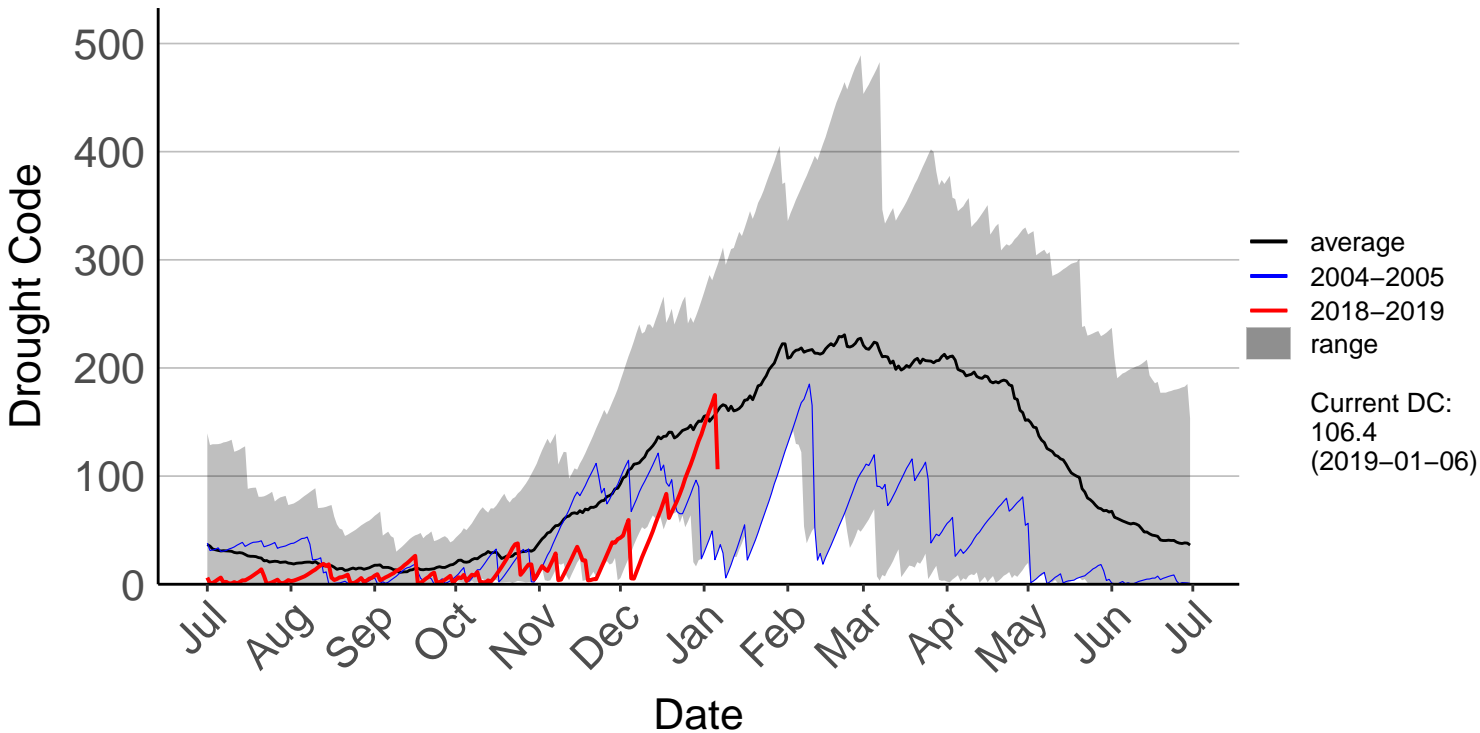

Barnhill Raws

Blackmount Raws

Garston Raws

Gore Aws – DISCONTINUED

Invercargill Aero SYNOP – DISCONTINUED

Lumsden Aws – DISCONTINUED

Manapouri Aero Aws – DISCONTINUED

Milford Sound Raws

Otama Raws

Slopedown Raws

South West Cape SYNOP – DISCONTINUED

Stewart Island Raws

Tanner Road Raws

Tisbury Raws

Tuatapere Raws

Wilderness Raws