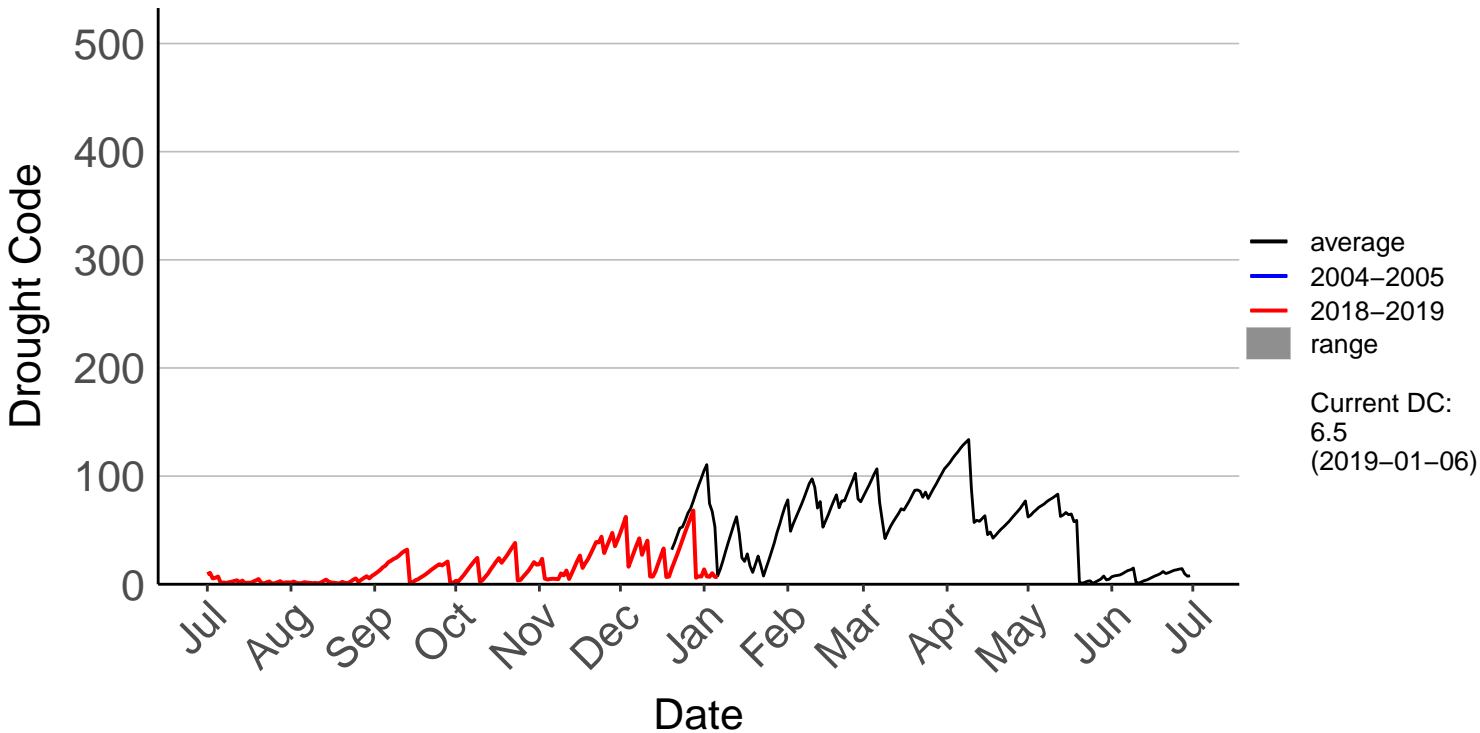

Barnhill Raws

Blackmount Raws

Garston Raws

Gore Aws – DISCONTINUED

Invercargill Aero SYNOP – DISCONTINUED

Lumsden Aws – DISCONTINUED

Manapouri Aero Aws – DISCONTINUED

Milford Sound Raws

Otama Raws

Slopedown Raws

South West Cape SYNOP – DISCONTINUED

Stewart Island Raws

Tanner Road Raws

Tisbury Raws

Tuatapere Raws

Wilderness Raws