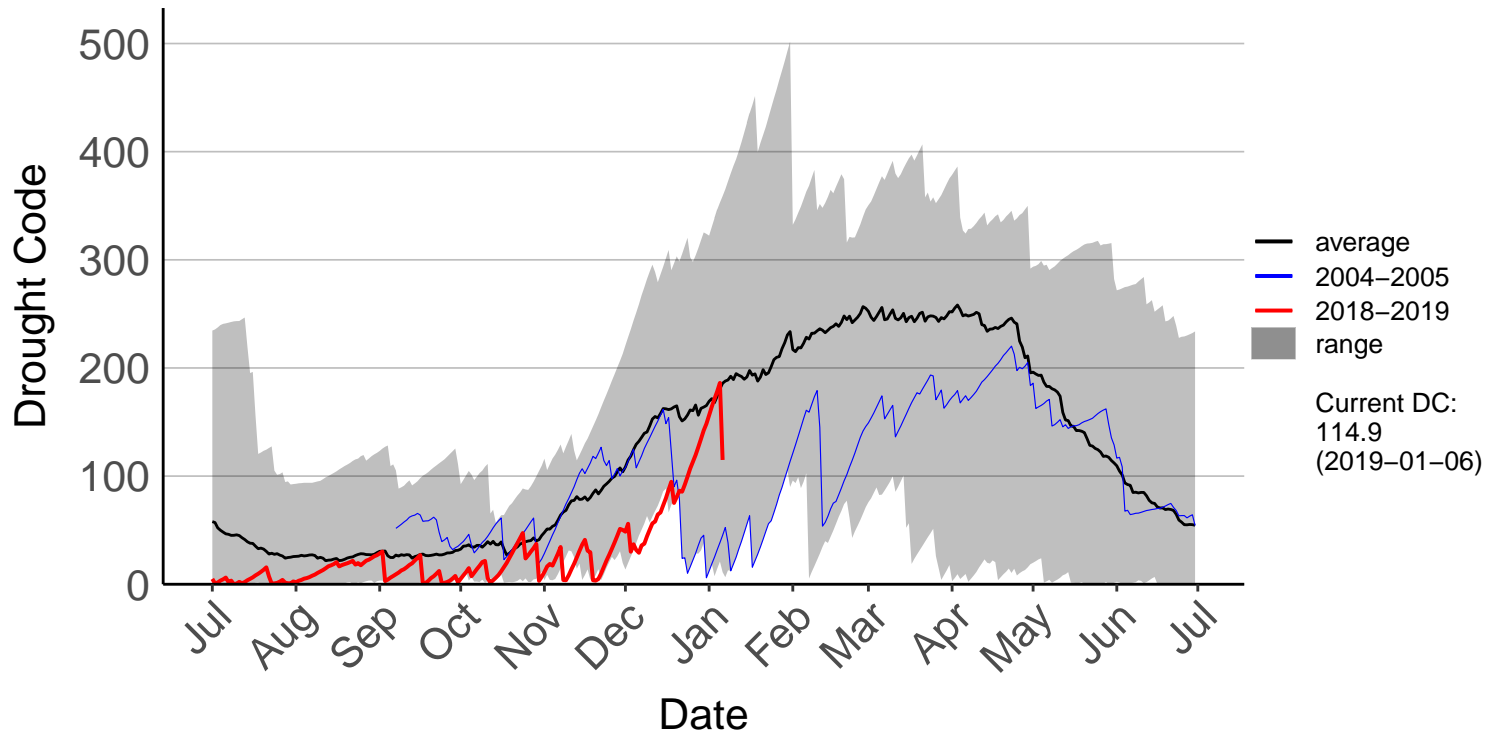

Barnhill Raws

Blackmount Raws

Garston Raws

Gore Aws – DISCONTINUED

Invercargill Aero SYNOP – DISCONTINUED

Lumsden Aws – DISCONTINUED

Manapouri Aero Aws – DISCONTINUED

Milford Sound Raws

Otama Raws

Slopedown Raws

South West Cape SYNOP – DISCONTINUED

Stewart Island Raws

Tanner Road Raws

Tisbury Raws

Tuatapere Raws

Wilderness Raws