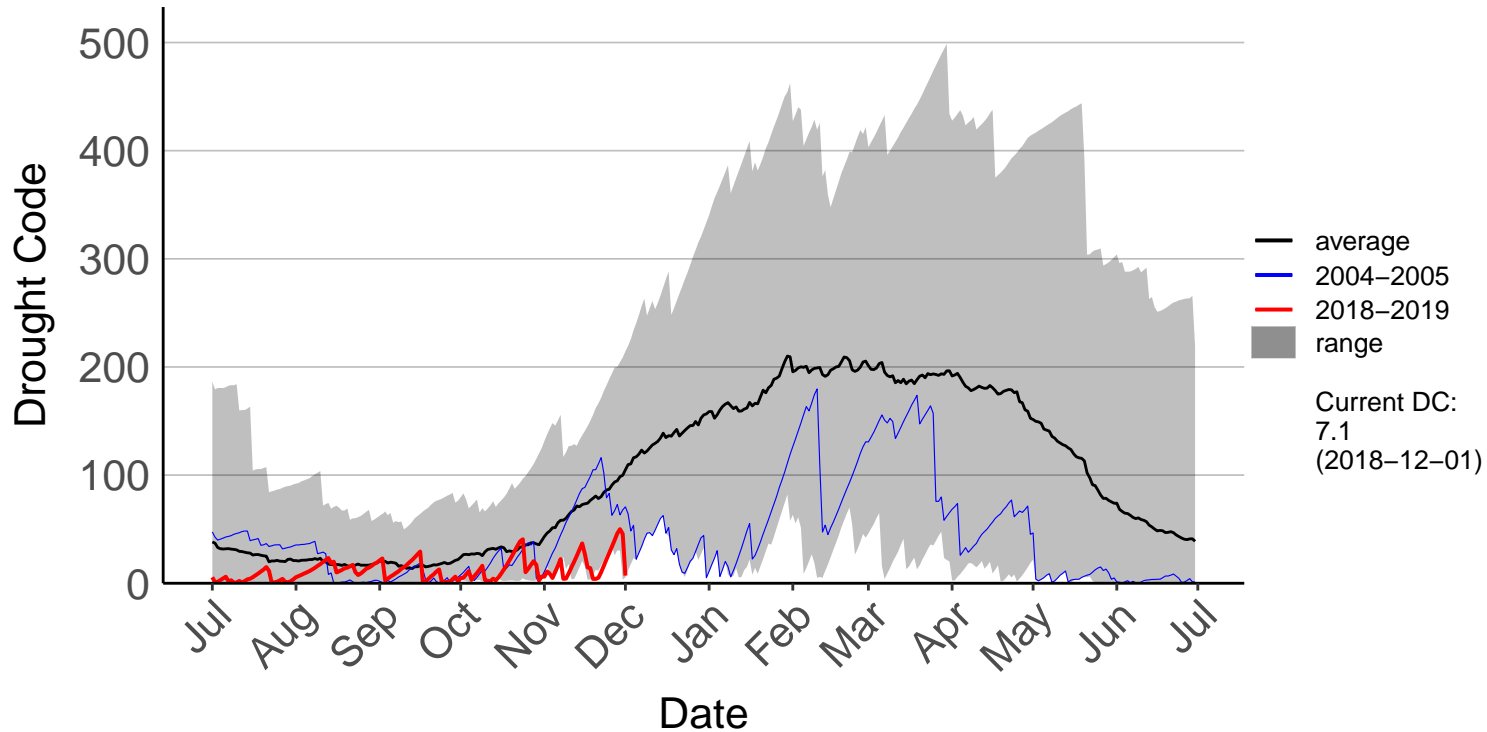

Barnhill Raws

Blackmount Raws

Garston Raws

Gore Aws – DISCONTINUED

Invercargill Aero SYNOP – DISCONTINUED

Lumsden Aws – DISCONTINUED

Manapouri Aero Aws – DISCONTINUED

Milford Sound Raws

Otama Raws

Slopedown Raws

South West Cape SYNOP – DISCONTINUED

Stewart Island Raws

Tanner Road Raws

Tisbury Raws

Tuatapere Raws

Wilderness Raws