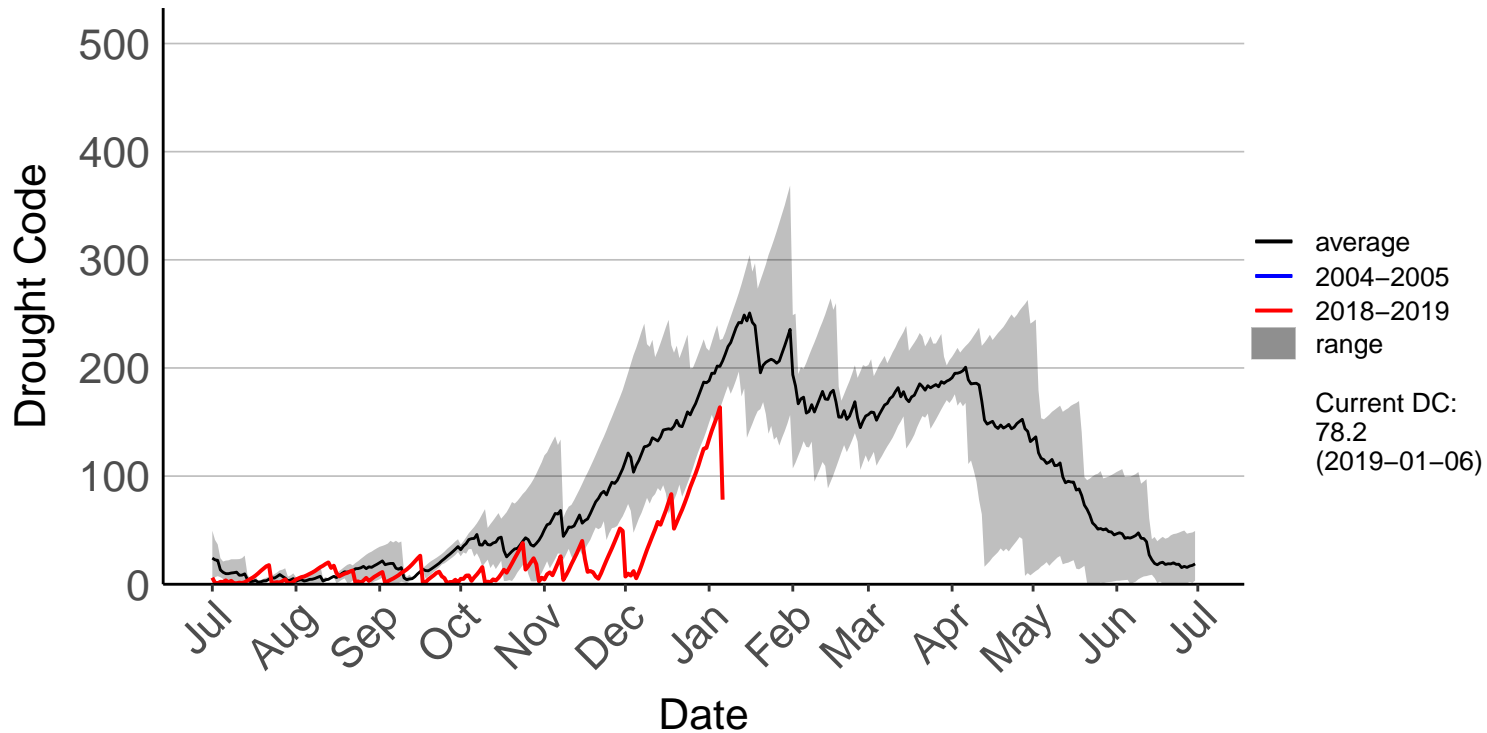

Otama Raws

Slopedown Raws

South West Cape SYNOP – DISCONTINUED

Stewart Island Raws

Tanner Road Raws

Tisbury Raws

Tuatapere Raws

Wilderness Raws