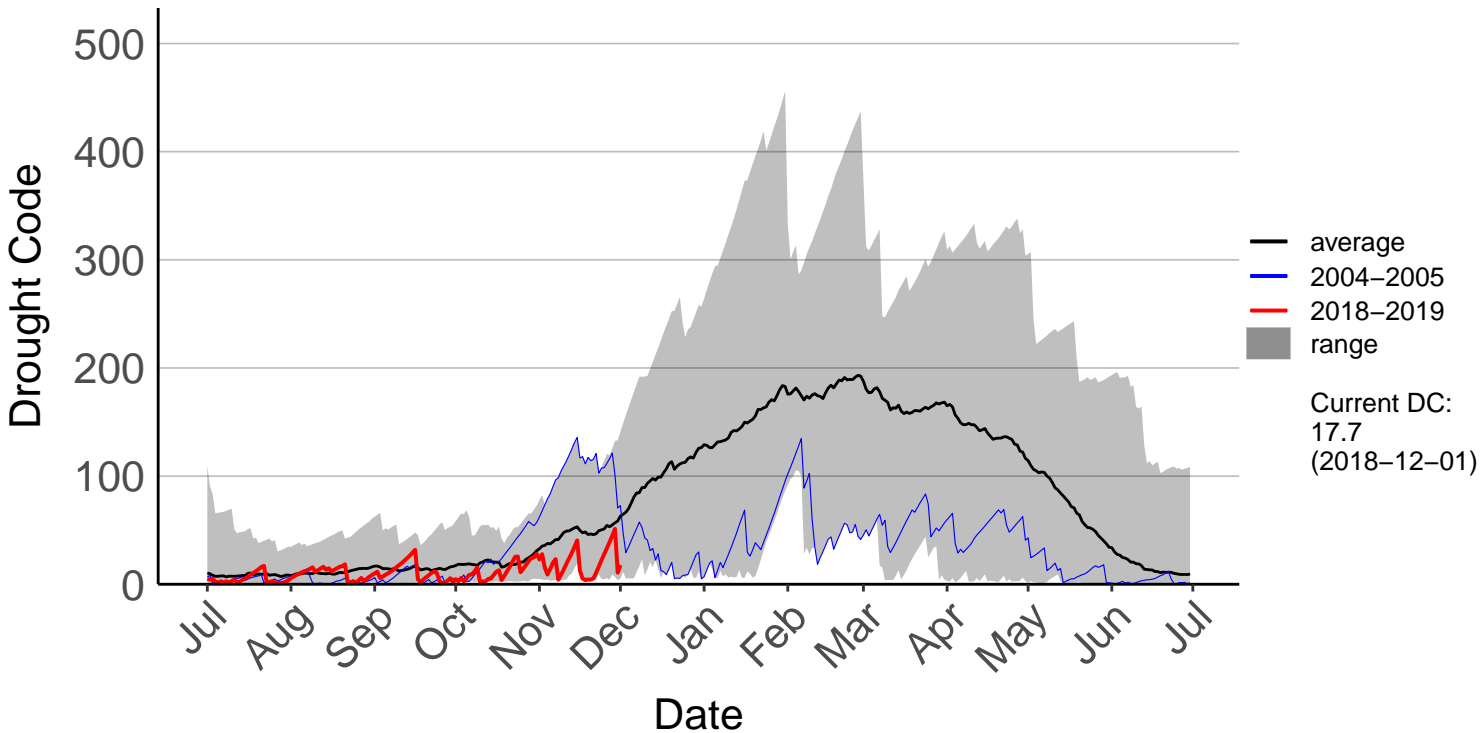

Barnhill Raws

Blackmount Raws

Garston Raws

Gore Aws – DISCONTINUED

Invercargill Aero SYNOP – DISCONTINUED

Lumsden Aws – DISCONTINUED

Manapouri Aero Aws – DISCONTINUED

Milford Sound Raws

Otama Raws

Slopedown Raws

South West Cape SYNOP – DISCONTINUED

Stewart Island Raws

Tanner Road Raws

Tisbury Raws

Tuatapere Raws

Wilderness Raws