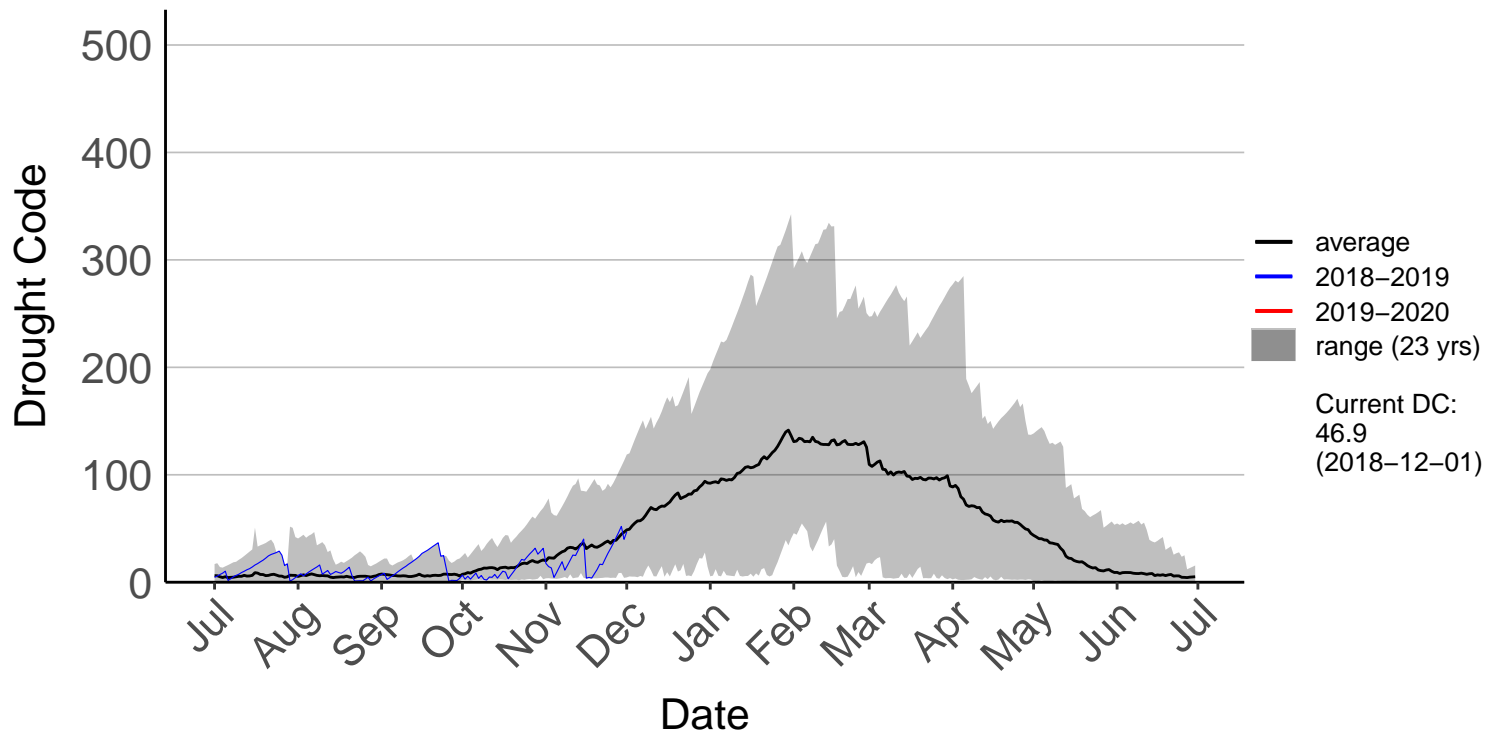

Lumsden Aws (Jul 1996 to Dec 2018) – DISCONTINUED

Manapouri Aero Aws (Jul 1996 to Dec 2018) – DISCONTINUE

Milford Sound Raws (Dec 2017 to Jun 2020)

Otama Raws (Jan 2016 to Jun 2020)

Slopedown Raws (Nov 1996 to Jun 2020)

South West Cape SYNOP (Jul 1996 to Dec 2018) – DISCONTI

Stewart Island Raws (Jan 2016 to Jun 2020)

Tanner Road Raws (Dec 2014 to Jun 2020)

Tisbury Raws (Jan 2014 to Jun 2020)

Tuatapere Raws (Jul 1996 to Jun 2020)

Wilderness Raws (Jan 2014 to Jun 2020)

Wreys Bush Raws (Jul 1996 to Jun 2020)