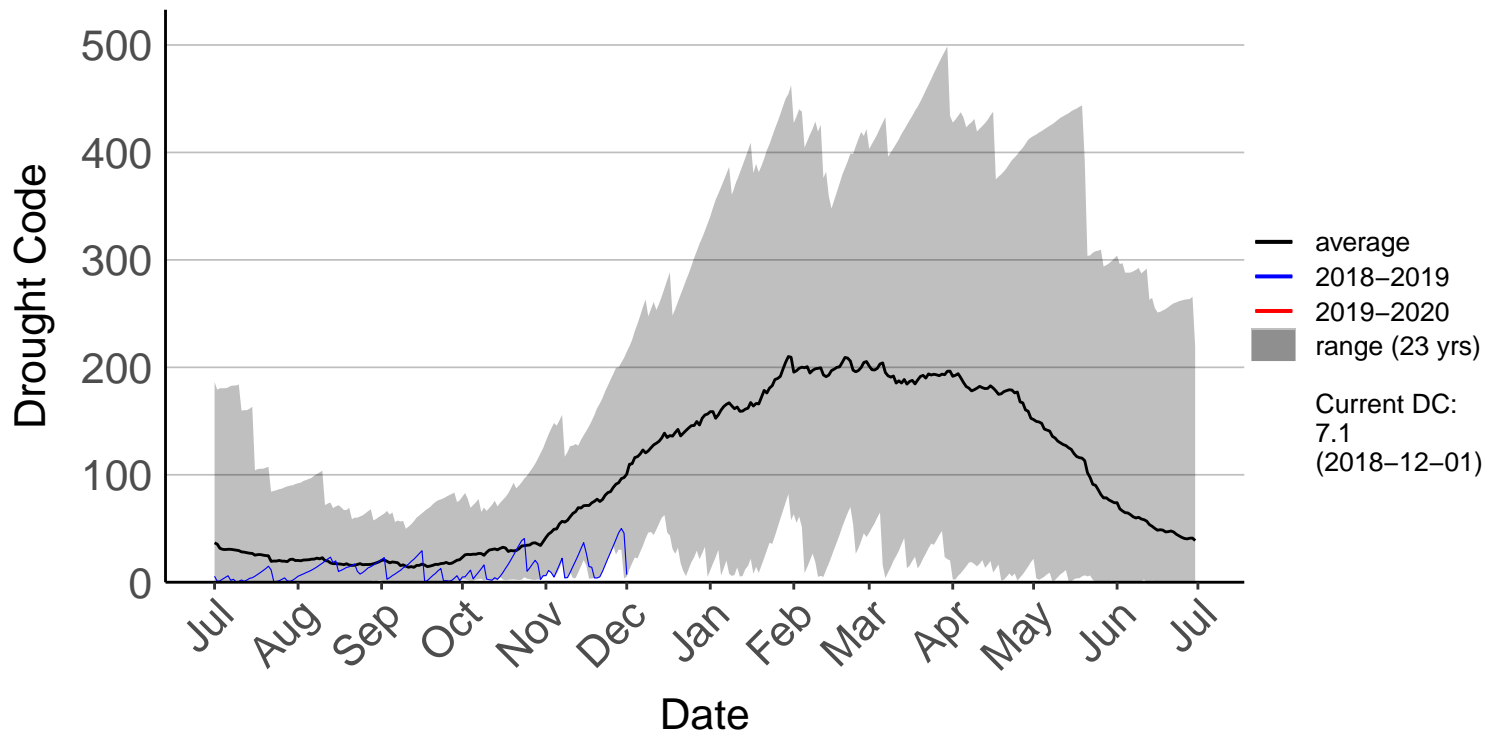

Barnhill Raws (Jul 1996 to Jun 2020)

Blackmount Raws (Jul 1996 to Jun 2020)

Edendale Raws (Dec 2018 to Jun 2020)

Garston Raws (Sep 2004 to Jun 2020)

Gore Aws (Jul 1996 to Dec 2018) – DISCONTINUED

Invercargill Aero SYNOP (Jul 1996 to Dec 2018) – DISCONTIN

Lumsden Aws (Jul 1996 to Dec 2018) – DISCONTINUED

Manapouri Aero Aws (Jul 1996 to Dec 2018) – DISCONTINUE

Milford Sound Raws (Dec 2017 to Jun 2020)

Otama Raws (Jan 2016 to Jun 2020)

Slopedown Raws (Nov 1996 to Jun 2020)

South West Cape SYNOP (Jul 1996 to Dec 2018) – DISCONTI

Stewart Island Raws (Jan 2016 to Jun 2020)

Tanner Road Raws (Dec 2014 to Jun 2020)

Tisbury Raws (Jan 2014 to Jun 2020)

Tuatapere Raws (Jul 1996 to Jun 2020)