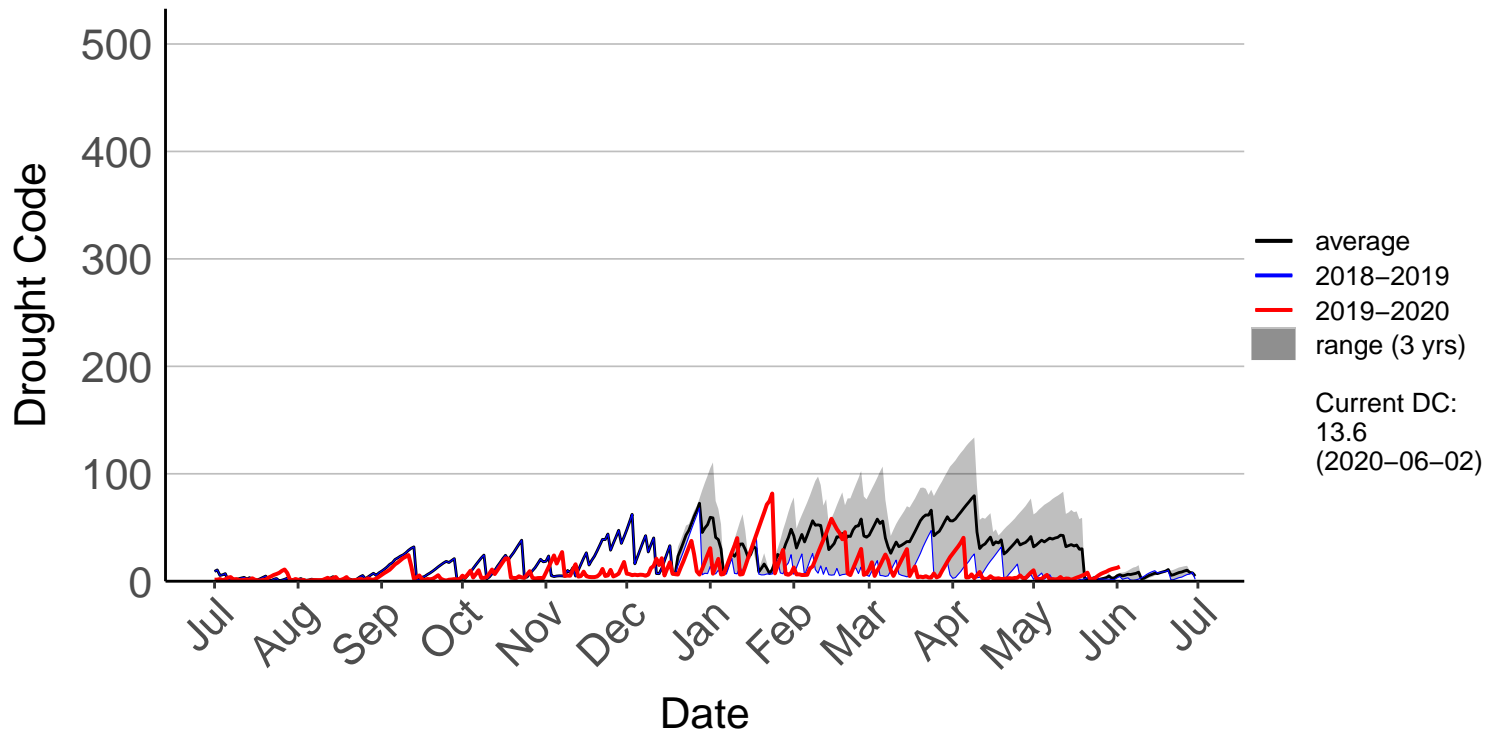

Barnhill Raws (Jul 1996 to Jun 2020)

Blackmount Raws (Jul 1996 to Jun 2020)

Edendale Raws (Dec 2018 to Jun 2020)

Garston Raws (Sep 2004 to Jun 2020)

Gore Aws (Jul 1996 to Dec 2018) – DISCONTINUED

Invercargill Aero SYNOP (Jul 1996 to Dec 2018) – DISCONTIN

Lumsden Aws (Jul 1996 to Dec 2018) – DISCONTINUED

Manapouri Aero Aws (Jul 1996 to Dec 2018) – DISCONTINUE

Milford Sound Raws (Dec 2017 to Jun 2020)

Otama Raws (Jan 2016 to Jun 2020)

Slopedown Raws (Nov 1996 to Jun 2020)

South West Cape SYNOP (Jul 1996 to Dec 2018) – DISCONTI

Stewart Island Raws (Jan 2016 to Jun 2020)

Tanner Road Raws (Dec 2014 to Jun 2020)

Tisbury Raws (Jan 2014 to Jun 2020)

Tuatapere Raws (Jul 1996 to Jun 2020)