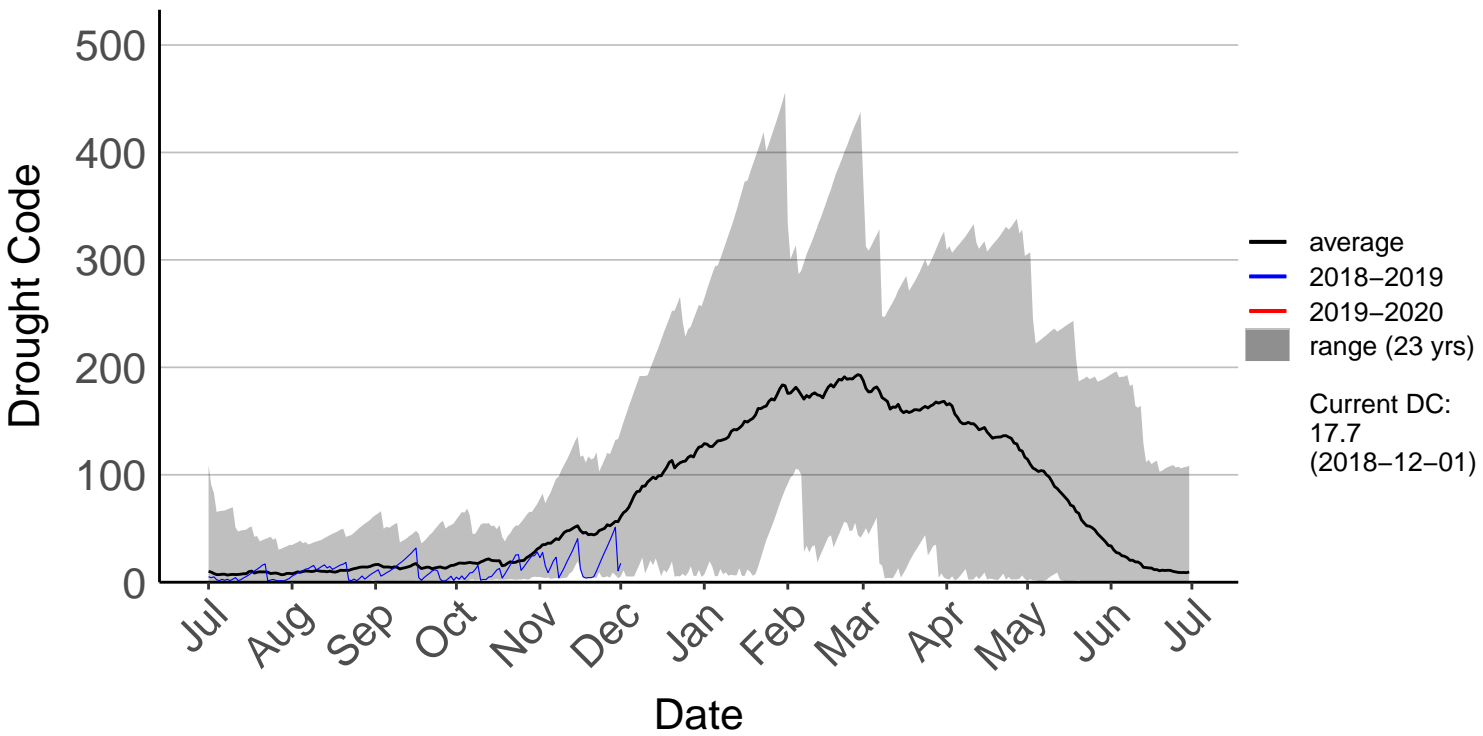

Barnhill Raws (Jul 1996 to Jun 2020)

Blackmount Raws (Jul 1996 to Jun 2020)

Edendale Raws (Dec 2018 to Jun 2020)

Garston Raws (Sep 2004 to Jun 2020)

Gore Aws (Jul 1996 to Dec 2018) – DISCONTINUED

Invercargill Aero SYNOP (Jul 1996 to Dec 2018) – DISCONTIN

Lumsden Aws (Jul 1996 to Dec 2018) – DISCONTINUED

Manapouri Aero Aws (Jul 1996 to Dec 2018) – DISCONTINUE

Milford Sound Raws (Dec 2017 to Jun 2020)

Otama Raws (Jan 2016 to Jun 2020)

Slopedown Raws (Nov 1996 to Jun 2020)

South West Cape SYNOP (Jul 1996 to Dec 2018) – DISCONTI

Stewart Island Raws (Jan 2016 to Jun 2020)

Tanner Road Raws (Dec 2014 to Jun 2020)

Tisbury Raws (Jan 2014 to Jun 2020)

Tuatapere Raws (Jul 1996 to Jun 2020)