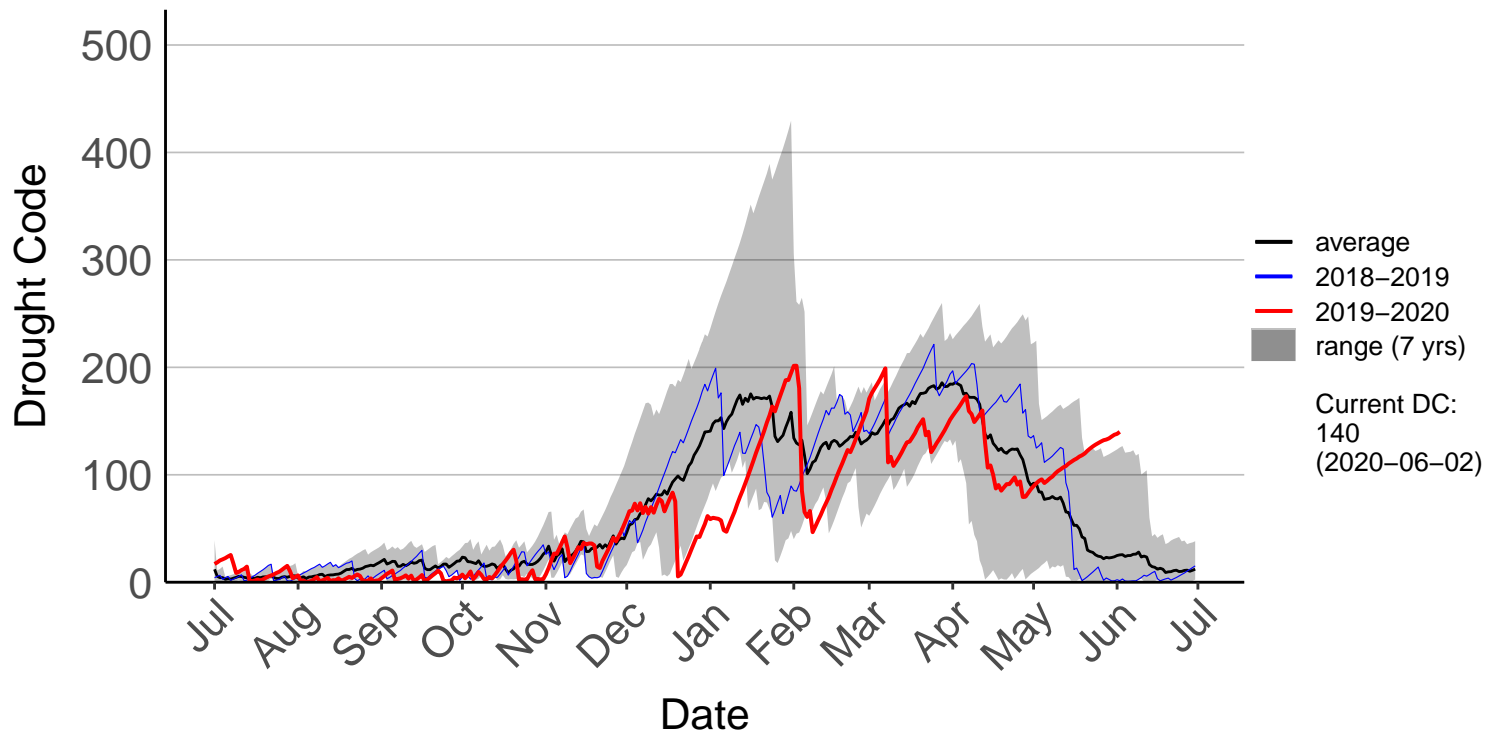

Lumsden Aws (Jul 1996 to Dec 2018) – DISCONTINUED

Manapouri Aero Aws (Jul 1996 to Dec 2018) – DISCONTINUE

Milford Sound Raws (Dec 2017 to Jun 2020)

Otama Raws (Jan 2016 to Jun 2020)

Slopedown Raws (Nov 1996 to Jun 2020)

South West Cape SYNOP (Jul 1996 to Dec 2018) – DISCONTI

Stewart Island Raws (Jan 2016 to Jun 2020)

Tanner Road Raws (Dec 2014 to Jun 2020)

Tisbury Raws (Jan 2014 to Jun 2020)

Tuatapere Raws (Jul 1996 to Jun 2020)

Wilderness Raws (Jan 2014 to Jun 2020)

Wreys Bush Raws (Jul 1996 to Jun 2020)