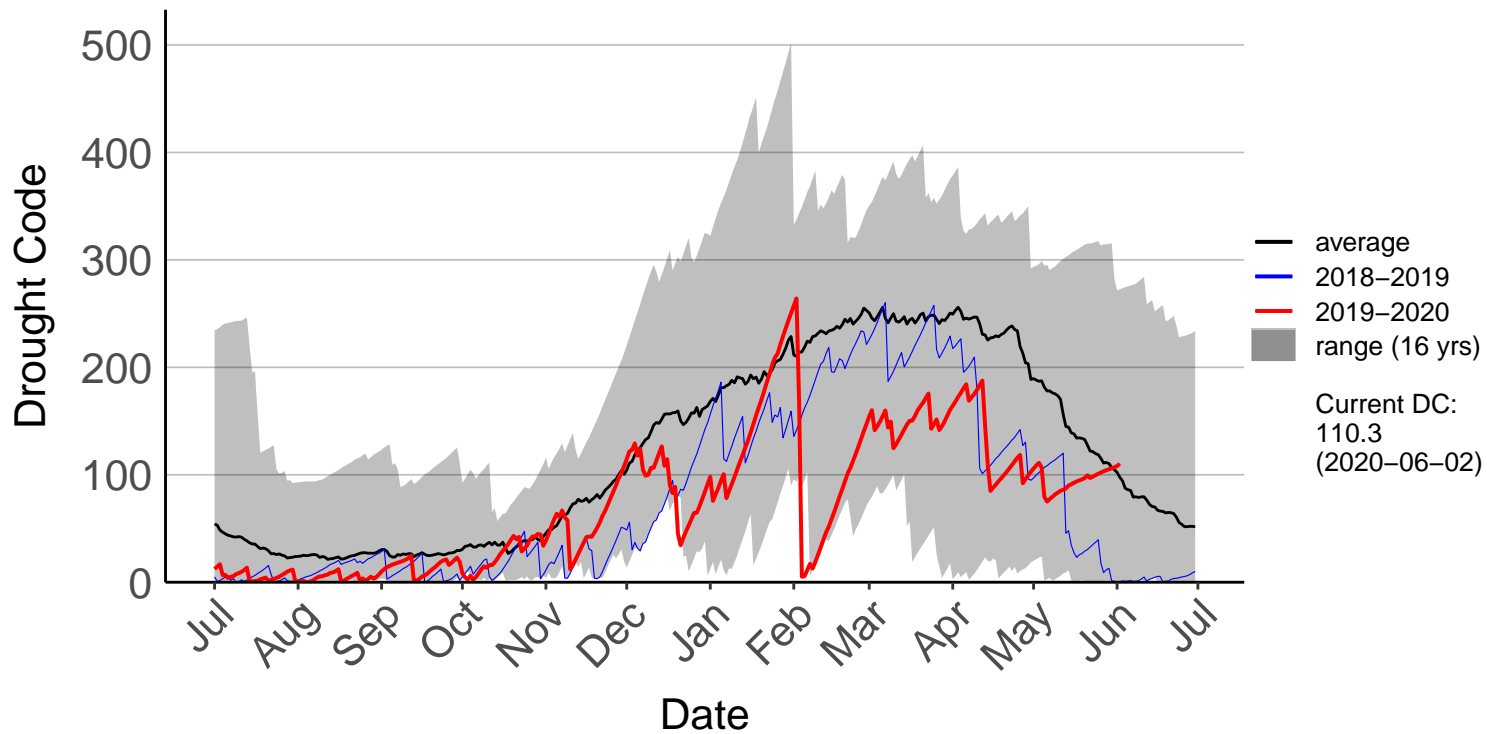

Barnhill Raws (Jul 1996 to Jun 2020)

Blackmount Raws (Jul 1996 to Jun 2020)

Edendale Raws (Dec 2018 to Jun 2020)

Garston Raws (Sep 2004 to Jun 2020)

Gore Aws (Jul 1996 to Dec 2018) – DISCONTINUED

Invercargill Aero SYNOP (Jul 1996 to Dec 2018) – DISCONTIN

Lumsden Aws (Jul 1996 to Dec 2018) – DISCONTINUED

Manapouri Aero Aws (Jul 1996 to Dec 2018) – DISCONTINUE

Milford Sound Raws (Dec 2017 to Jun 2020)

Otama Raws (Jan 2016 to Jun 2020)

Slopedown Raws (Nov 1996 to Jun 2020)

South West Cape SYNOP (Jul 1996 to Dec 2018) – DISCONTI

Stewart Island Raws (Jan 2016 to Jun 2020)

Tanner Road Raws (Dec 2014 to Jun 2020)

Tisbury Raws (Jan 2014 to Jun 2020)

Tuatapere Raws (Jul 1996 to Jun 2020)

Wilderness Raws (Jan 2014 to Jun 2020)

Wreys Bush Raws (Jul 1996 to Jun 2020)