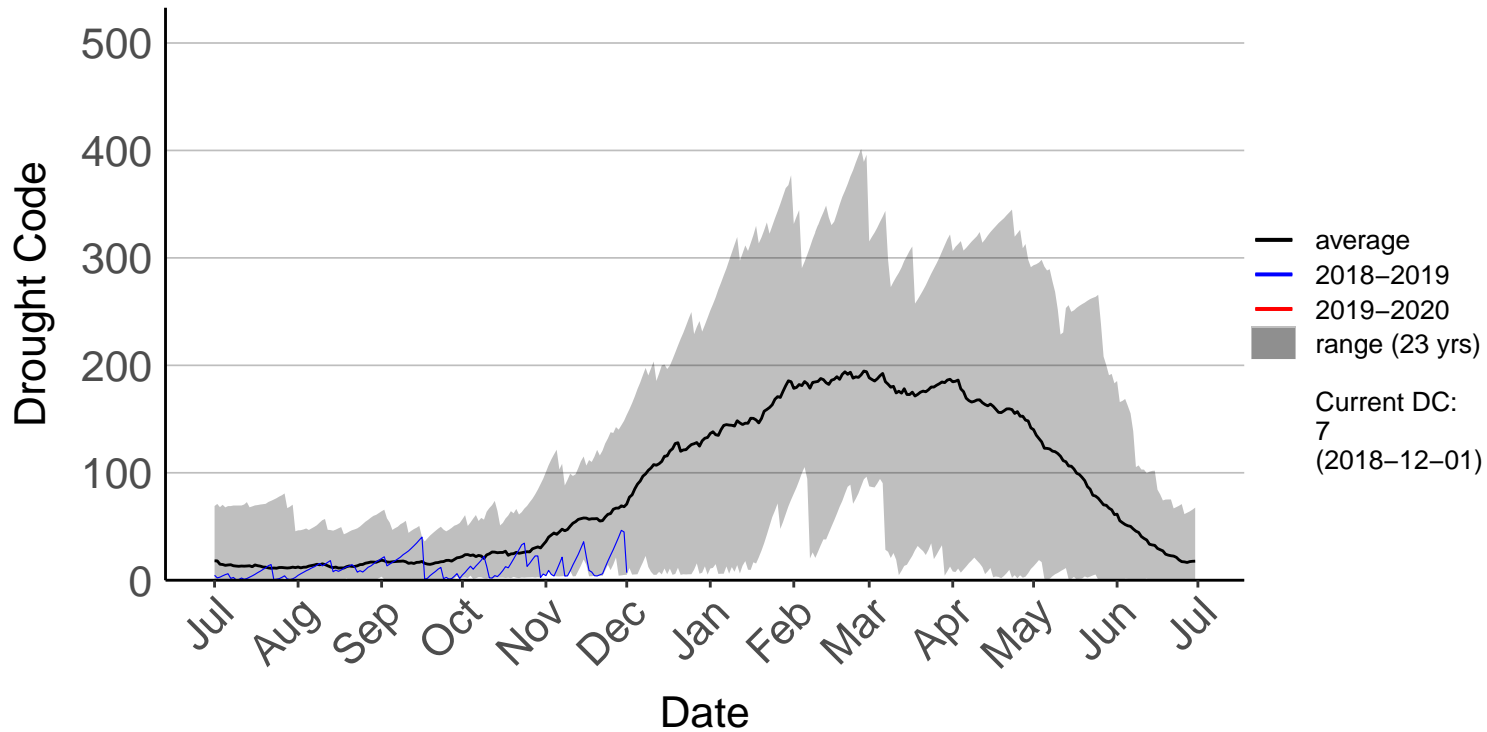

Barnhill Raws (Jul 1996 to Jun 2020)

Blackmount Raws (Jul 1996 to Jun 2020)

Edendale Raws (Dec 2018 to Jun 2020)

Garston Raws (Sep 2004 to Jun 2020)

Gore Aws (Jul 1996 to Dec 2018) – DISCONTINUED

Invercargill Aero SYNOP (Jul 1996 to Dec 2018) – DISCONTIN

Lumsden Aws (Jul 1996 to Dec 2018) – DISCONTINUED

Manapouri Aero Aws (Jul 1996 to Dec 2018) – DISCONTINUE

Milford Sound Raws (Dec 2017 to Jun 2020)

Otama Raws (Jan 2016 to Jun 2020)

Slopedown Raws (Nov 1996 to Jun 2020)

South West Cape SYNOP (Jul 1996 to Dec 2018) – DISCONTI

Stewart Island Raws (Jan 2016 to Jun 2020)

Tanner Road Raws (Dec 2014 to Jun 2020)

Tisbury Raws (Jan 2014 to Jun 2020)

Tuatapere Raws (Jul 1996 to Jun 2020)