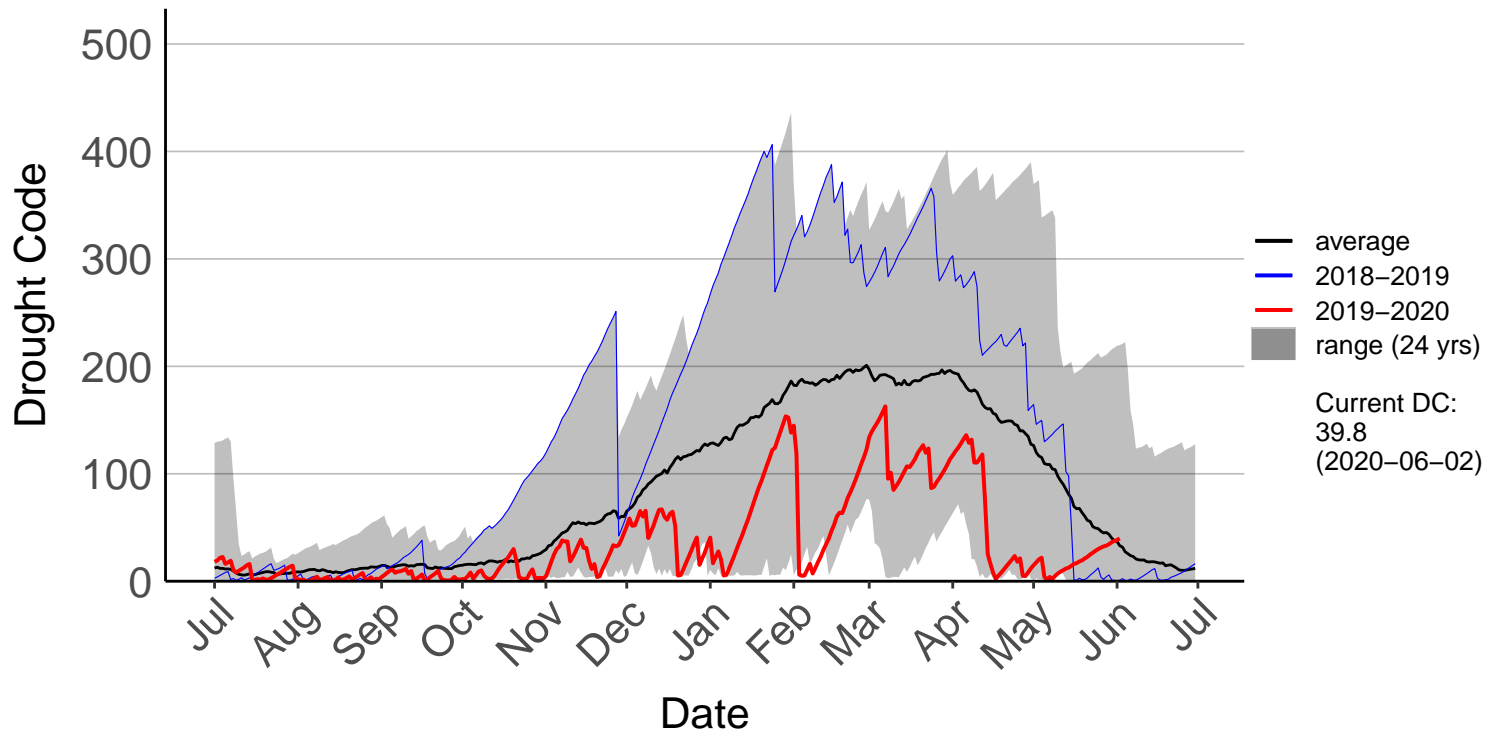

Lumsden Aws (Jul 1996 to Dec 2018) – DISCONTINUED

Manapouri Aero Aws (Jul 1996 to Dec 2018) – DISCONTINUE

Milford Sound Raws (Dec 2017 to Jun 2020)

Otama Raws (Jan 2016 to Jun 2020)

Slopedown Raws (Nov 1996 to Jun 2020)

South West Cape SYNOP (Jul 1996 to Dec 2018) – DISCONTI

Stewart Island Raws (Jan 2016 to Jun 2020)

Tanner Road Raws (Dec 2014 to Jun 2020)

Tisbury Raws (Jan 2014 to Jun 2020)

Tuatapere Raws (Jul 1996 to Jun 2020)

Wilderness Raws (Jan 2014 to Jun 2020)

Wreys Bush Raws (Jul 1996 to Jun 2020)