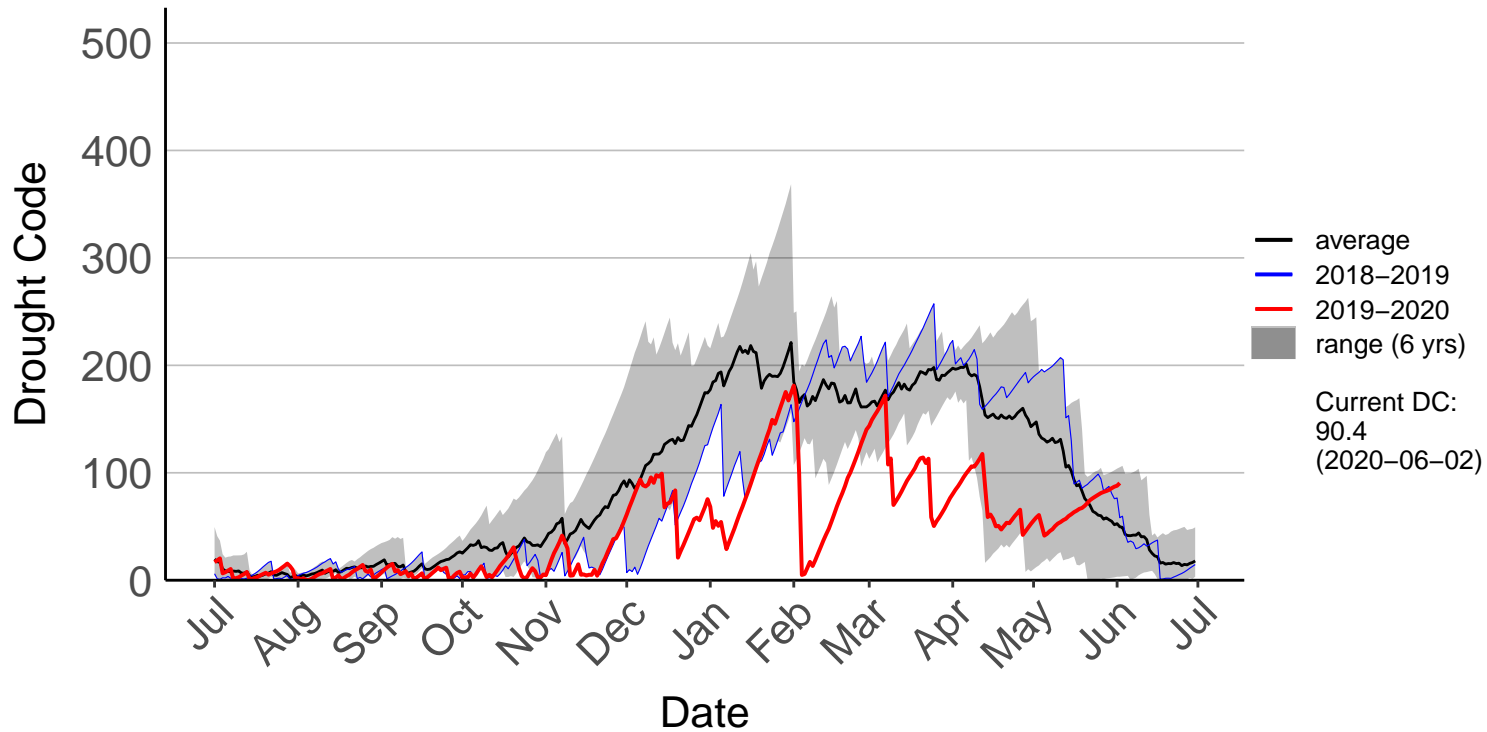

Barnhill Raws (Jul 1996 to Jun 2020)

Blackmount Raws (Jul 1996 to Jun 2020)

Edendale Raws (Dec 2018 to Jun 2020)

Garston Raws (Sep 2004 to Jun 2020)

Gore Aws (Jul 1996 to Dec 2018) – DISCONTINUED

Invercargill Aero SYNOP (Jul 1996 to Dec 2018) – DISCONTIN

Lumsden Aws (Jul 1996 to Dec 2018) – DISCONTINUED

Manapouri Aero Aws (Jul 1996 to Dec 2018) – DISCONTINUE

Milford Sound Raws (Dec 2017 to Jun 2020)

Otama Raws (Jan 2016 to Jun 2020)

Slopedown Raws (Nov 1996 to Jun 2020)

South West Cape SYNOP (Jul 1996 to Dec 2018) – DISCONTI

Stewart Island Raws (Jan 2016 to Jun 2020)

Tanner Road Raws (Dec 2014 to Jun 2020)

Tisbury Raws (Jan 2014 to Jun 2020)

Tuatapere Raws (Jul 1996 to Jun 2020)

Wilderness Raws (Jan 2014 to Jun 2020)

Wreys Bush Raws (Jul 1996 to Jun 2020)