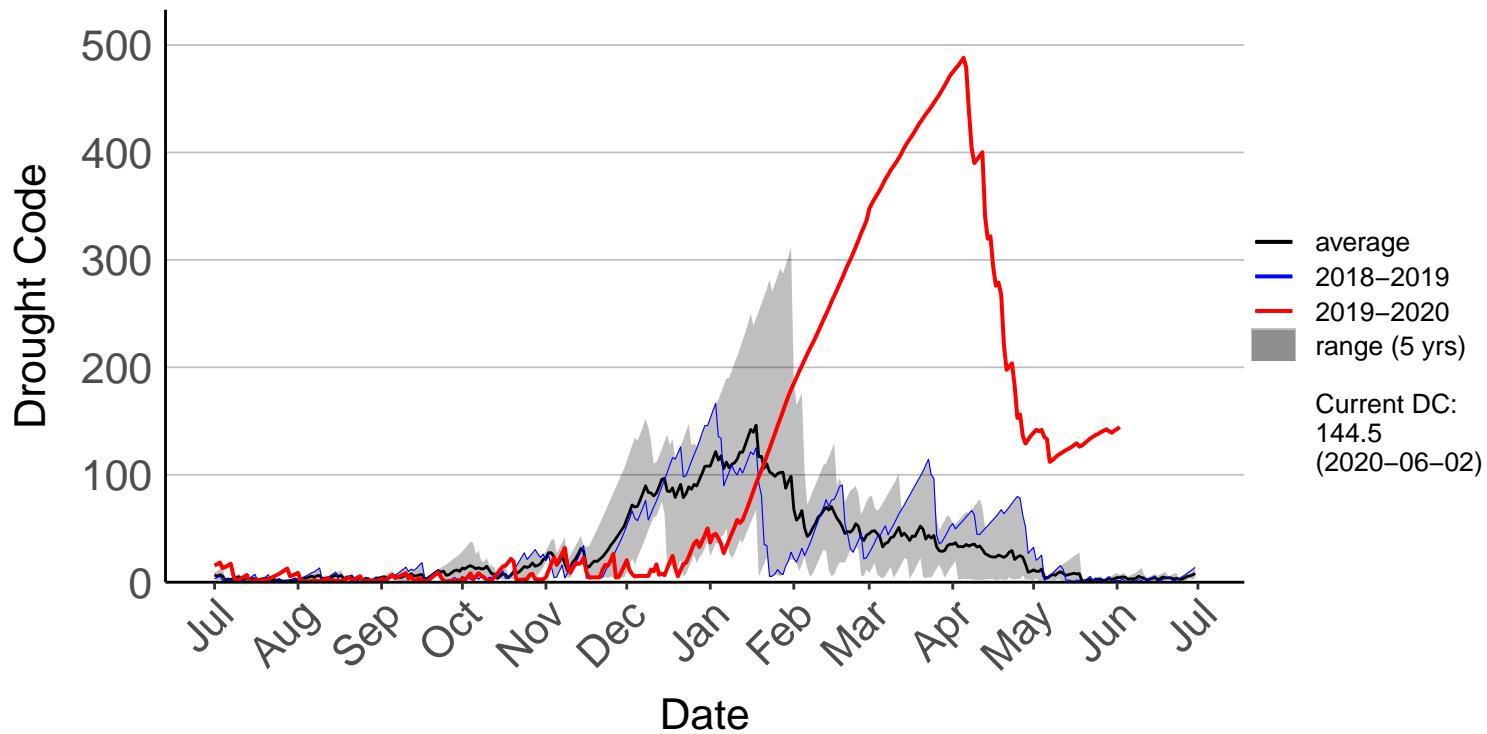

Lumsden Aws (Jul 1996 to Dec 2018) – DISCONTINUED

Manapouri Aero Aws (Jul 1996 to Dec 2018) – DISCONTINUE

Milford Sound Raws (Dec 2017 to Jun 2020)

Otama Raws (Jan 2016 to Jun 2020)

Slopedown Raws (Nov 1996 to Jun 2020)

South West Cape SYNOP (Jul 1996 to Dec 2018) – DISCONTI

Stewart Island Raws (Jan 2016 to Jun 2020)

Tanner Road Raws (Dec 2014 to Jun 2020)

Tisbury Raws (Jan 2014 to Jun 2020)

Tuatapere Raws (Jul 1996 to Jun 2020)

Wilderness Raws (Jan 2014 to Jun 2020)

Wreys Bush Raws (Jul 1996 to Jun 2020)