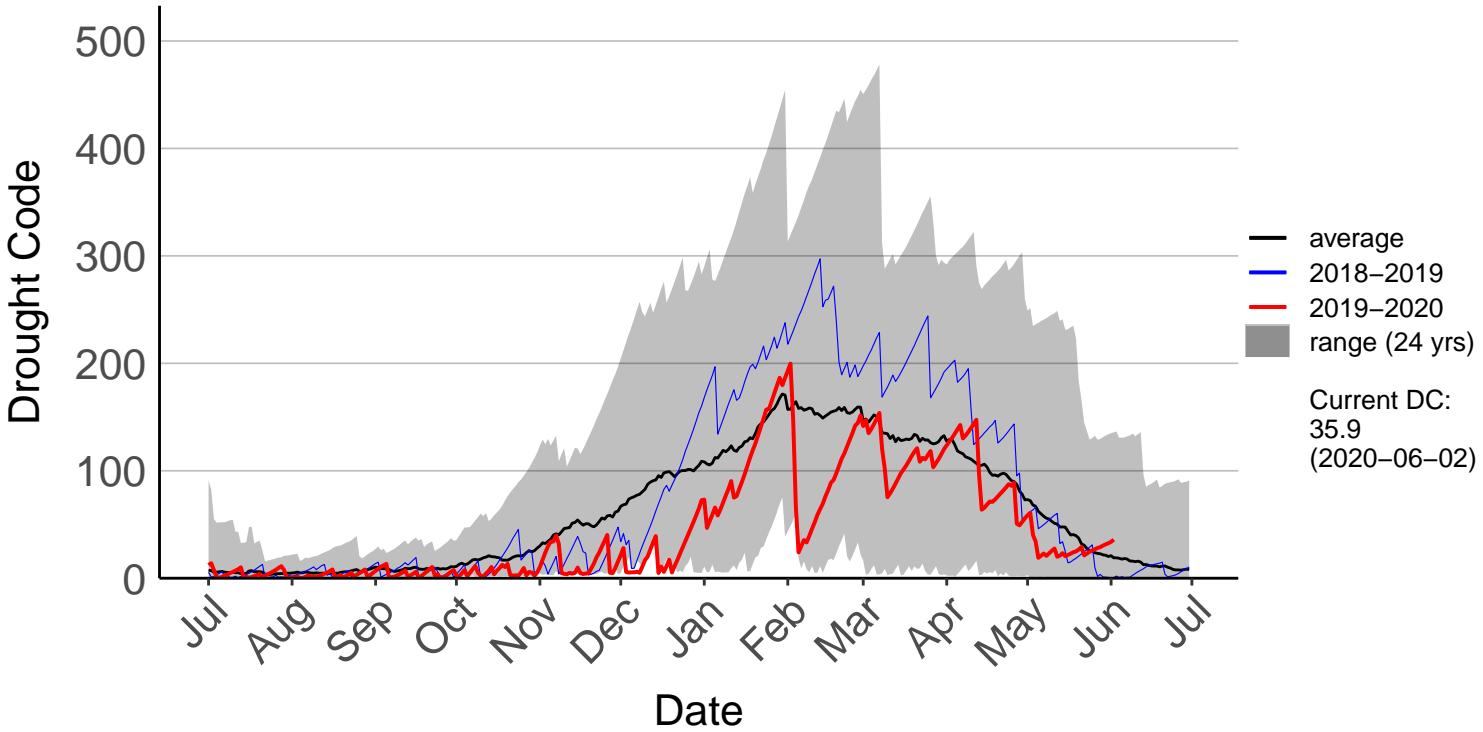

Barnhill Raws (Jul 1996 to Jun 2020)

Blackmount Raws (Jul 1996 to Jun 2020)

Edendale Raws (Dec 2018 to Jun 2020)

Garston Raws (Sep 2004 to Jun 2020)

Gore Aws (Jul 1996 to Dec 2018) – DISCONTINUED

Invercargill Aero SYNOP (Jul 1996 to Dec 2018) – DISCONTIN

Lumsden Aws (Jul 1996 to Dec 2018) – DISCONTINUED

Manapouri Aero Aws (Jul 1996 to Dec 2018) – DISCONTINUE

Milford Sound Raws (Dec 2017 to Jun 2020)

Otama Raws (Jan 2016 to Jun 2020)

Slopedown Raws (Nov 1996 to Jun 2020)

South West Cape SYNOP (Jul 1996 to Dec 2018) – DISCONTI

Stewart Island Raws (Jan 2016 to Jun 2020)

Tanner Road Raws (Dec 2014 to Jun 2020)

Tisbury Raws (Jan 2014 to Jun 2020)

Tuatapere Raws (Jul 1996 to Jun 2020)