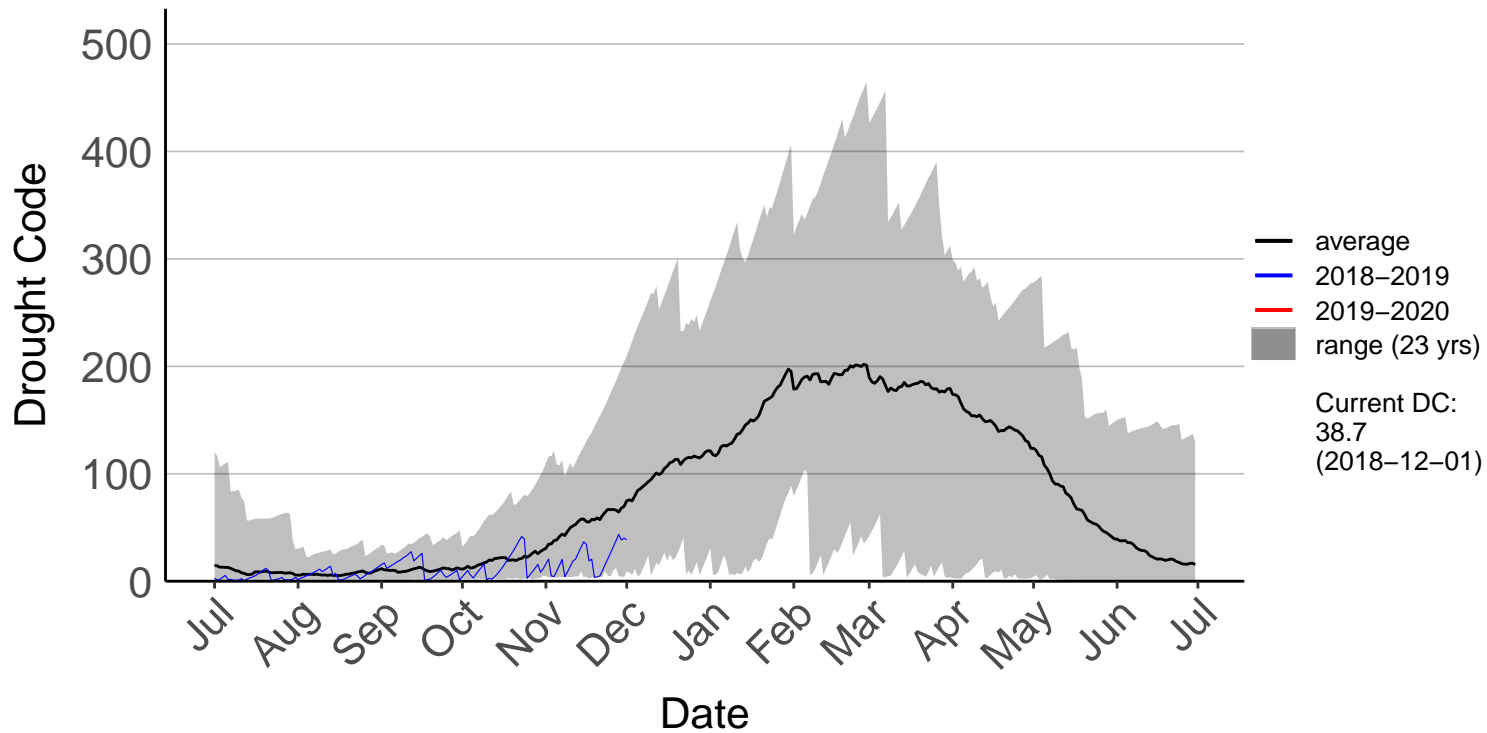

Barnhill Raws (Jul 1996 to Jun 2020)

Blackmount Raws (Jul 1996 to Jun 2020)

Edendale Raws (Dec 2018 to Jun 2020)

Garston Raws (Sep 2004 to Jun 2020)

Gore Aws (Jul 1996 to Dec 2018) – DISCONTINUED

Invercargill Aero SYNOP (Jul 1996 to Dec 2018) – DISCONTIN

Lumsden Aws (Jul 1996 to Dec 2018) – DISCONTINUED

Manapouri Aero Aws (Jul 1996 to Dec 2018) – DISCONTINUE

Milford Sound Raws (Dec 2017 to Jun 2020)

Otama Raws (Jan 2016 to Jun 2020)

Slopedown Raws (Nov 1996 to Jun 2020)

South West Cape SYNOP (Jul 1996 to Dec 2018) – DISCONTI

Stewart Island Raws (Jan 2016 to Jun 2020)

Tanner Road Raws (Dec 2014 to Jun 2020)

Tisbury Raws (Jan 2014 to Jun 2020)

Tuatapere Raws (Jul 1996 to Jun 2020)