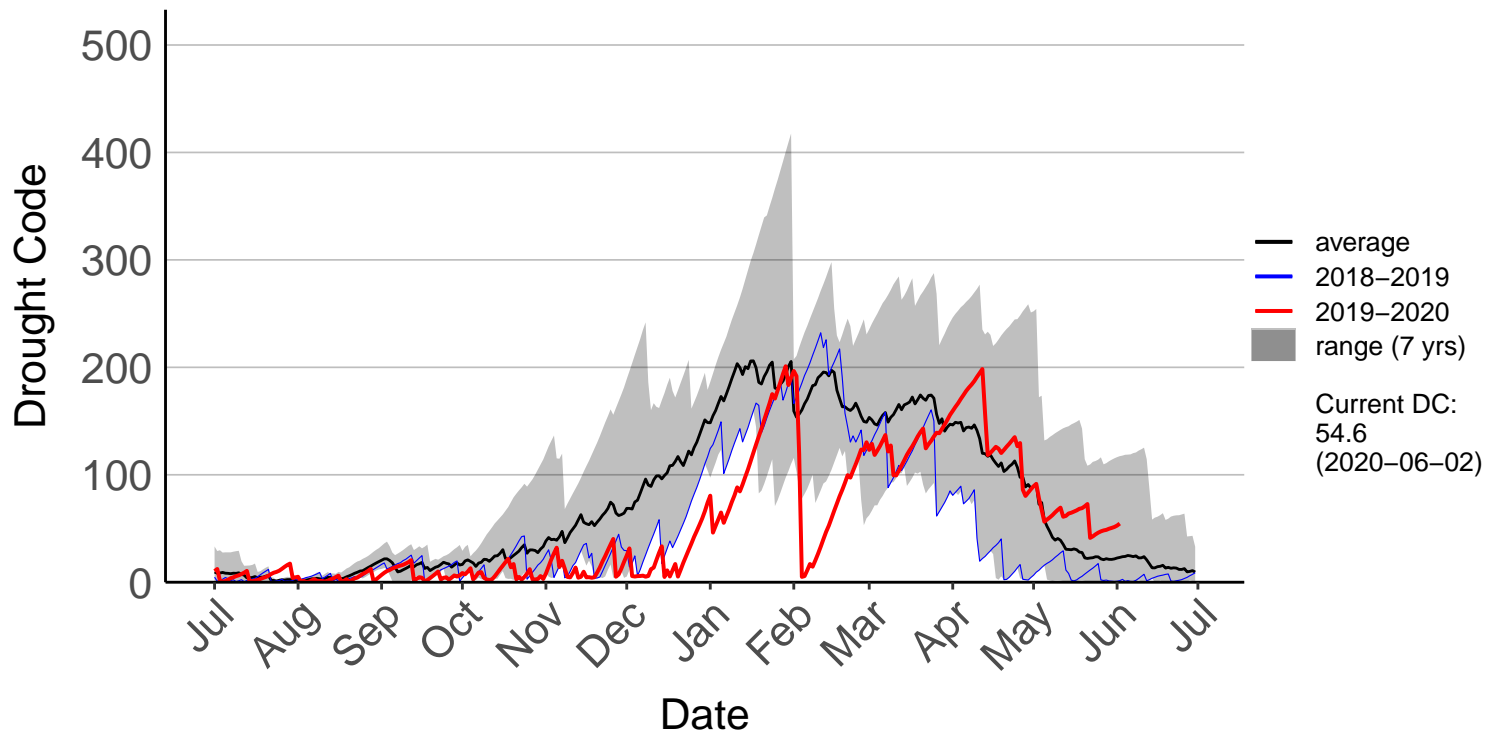

Lumsden Aws (Jul 1996 to Dec 2018) – DISCONTINUED

Manapouri Aero Aws (Jul 1996 to Dec 2018) – DISCONTINUE

Milford Sound Raws (Dec 2017 to Jun 2020)

Otama Raws (Jan 2016 to Jun 2020)

Slopedown Raws (Nov 1996 to Jun 2020)

South West Cape SYNOP (Jul 1996 to Dec 2018) – DISCONTI

Stewart Island Raws (Jan 2016 to Jun 2020)

Tanner Road Raws (Dec 2014 to Jun 2020)

Tisbury Raws (Jan 2014 to Jun 2020)

Tuatapere Raws (Jul 1996 to Jun 2020)

Wilderness Raws (Jan 2014 to Jun 2020)

Wreys Bush Raws (Jul 1996 to Jun 2020)