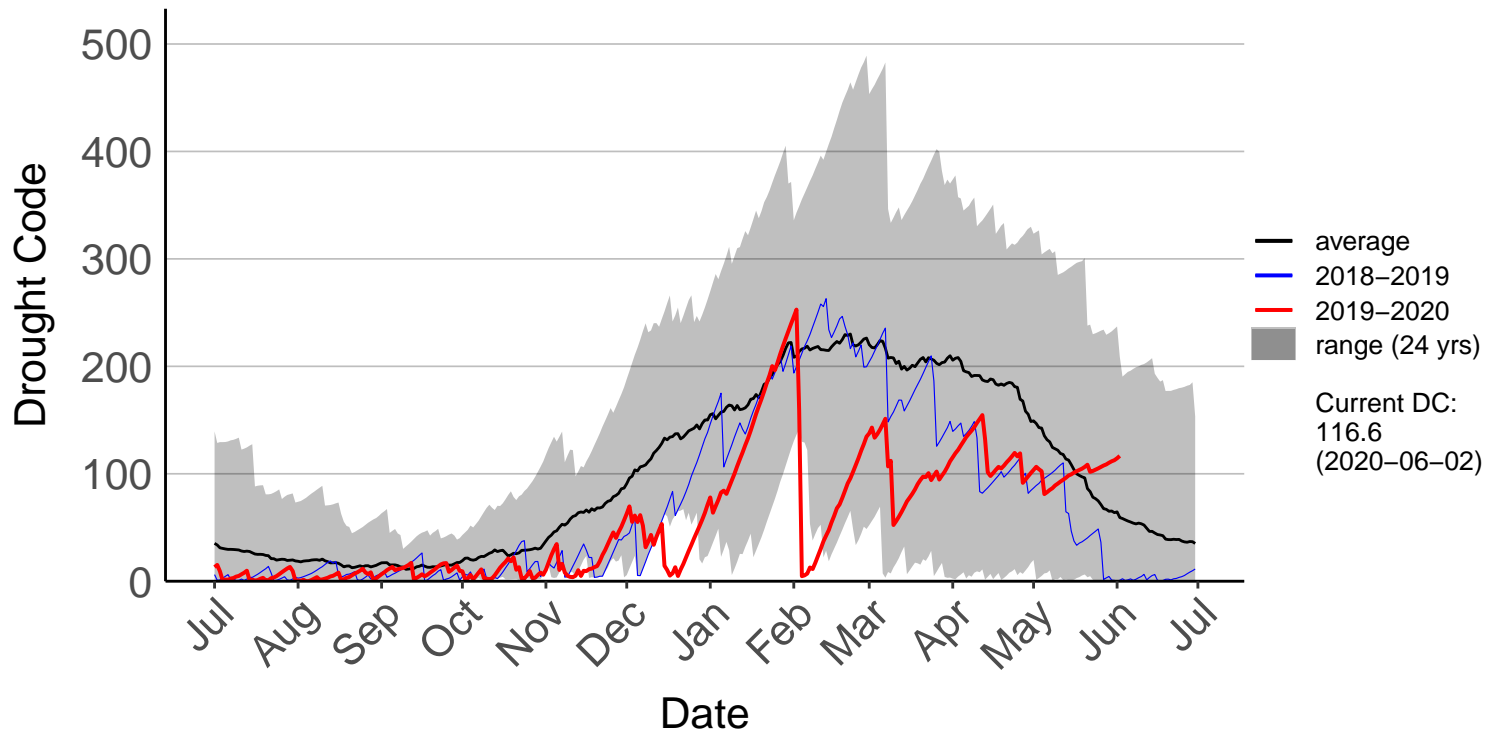

Barnhill Raws (Jul 1996 to Jun 2020)

Blackmount Raws (Jul 1996 to Jun 2020)

Edendale Raws (Dec 2018 to Jun 2020)

Garston Raws (Sep 2004 to Jun 2020)

Gore Aws (Jul 1996 to Dec 2018) – DISCONTINUED

Invercargill Aero SYNOP (Jul 1996 to Dec 2018) – DISCONTIN

Lumsden Aws (Jul 1996 to Dec 2018) – DISCONTINUED

Manapouri Aero Aws (Jul 1996 to Dec 2018) – DISCONTINUE

Milford Sound Raws (Dec 2017 to Jun 2020)

Otama Raws (Jan 2016 to Jun 2020)

Slopedown Raws (Nov 1996 to Jun 2020)

South West Cape SYNOP (Jul 1996 to Dec 2018) – DISCONTI

Stewart Island Raws (Jan 2016 to Jun 2020)

Tanner Road Raws (Dec 2014 to Jun 2020)

Tisbury Raws (Jan 2014 to Jun 2020)

Tuatapere Raws (Jul 1996 to Jun 2020)

Wilderness Raws (Jan 2014 to Jun 2020)

Wreys Bush Raws (Jul 1996 to Jun 2020)