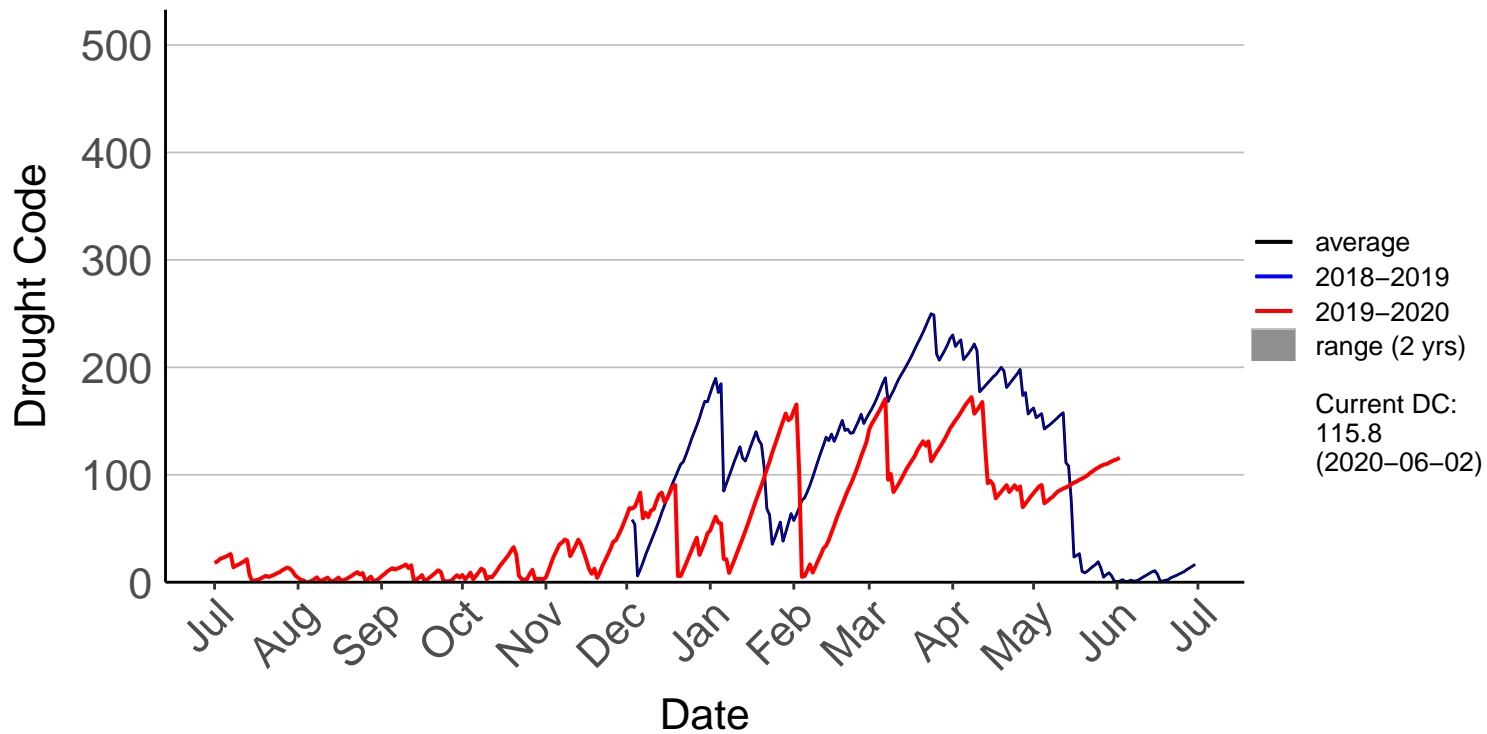

Barnhill Raws (Jul 1996 to Jun 2020)

Blackmount Raws (Jul 1996 to Jun 2020)

Edendale Raws (Dec 2018 to Jun 2020)

Garston Raws (Sep 2004 to Jun 2020)

Gore Aws (Jul 1996 to Dec 2018) – DISCONTINUED

Invercargill Aero SYNOP (Jul 1996 to Dec 2018) – DISCONTIN

Lumsden Aws (Jul 1996 to Dec 2018) – DISCONTINUED

Manapouri Aero Aws (Jul 1996 to Dec 2018) – DISCONTINUE

Milford Sound Raws (Dec 2017 to Jun 2020)

Otama Raws (Jan 2016 to Jun 2020)

Slopedown Raws (Nov 1996 to Jun 2020)

South West Cape SYNOP (Jul 1996 to Dec 2018) – DISCONTI

Stewart Island Raws (Jan 2016 to Jun 2020)

Tanner Road Raws (Dec 2014 to Jun 2020)

Tisbury Raws (Jan 2014 to Jun 2020)

Tuatapere Raws (Jul 1996 to Jun 2020)