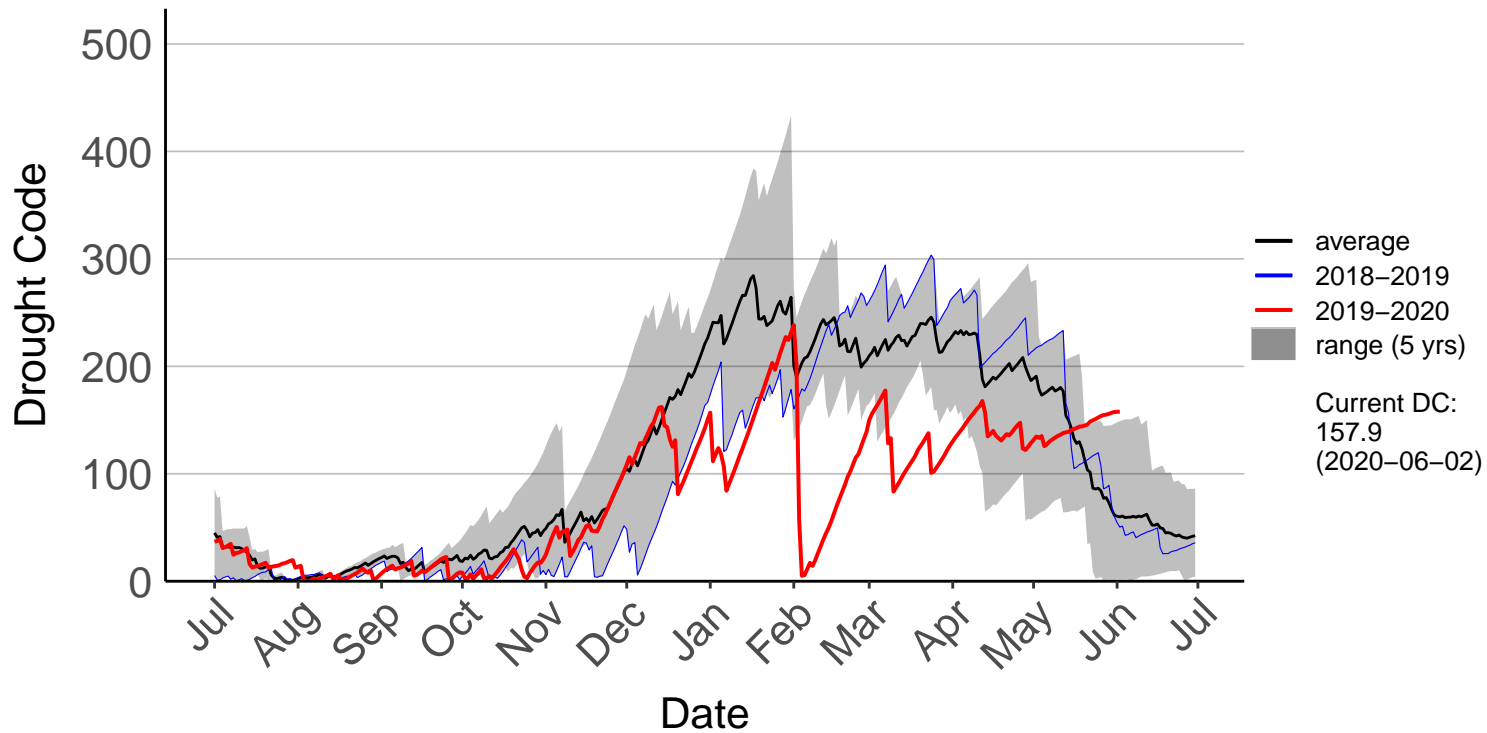

Lumsden Aws (Jul 1996 to Dec 2018) – DISCONTINUED

Manapouri Aero Aws (Jul 1996 to Dec 2018) – DISCONTINUE

Milford Sound Raws (Dec 2017 to Jun 2020)

Otama Raws (Jan 2016 to Jun 2020)

Slopedown Raws (Nov 1996 to Jun 2020)

South West Cape SYNOP (Jul 1996 to Dec 2018) – DISCONTI

Stewart Island Raws (Jan 2016 to Jun 2020)

Tanner Road Raws (Dec 2014 to Jun 2020)

Tisbury Raws (Jan 2014 to Jun 2020)

Tuatapere Raws (Jul 1996 to Jun 2020)

Wilderness Raws (Jan 2014 to Jun 2020)

Wreys Bush Raws (Jul 1996 to Jun 2020)