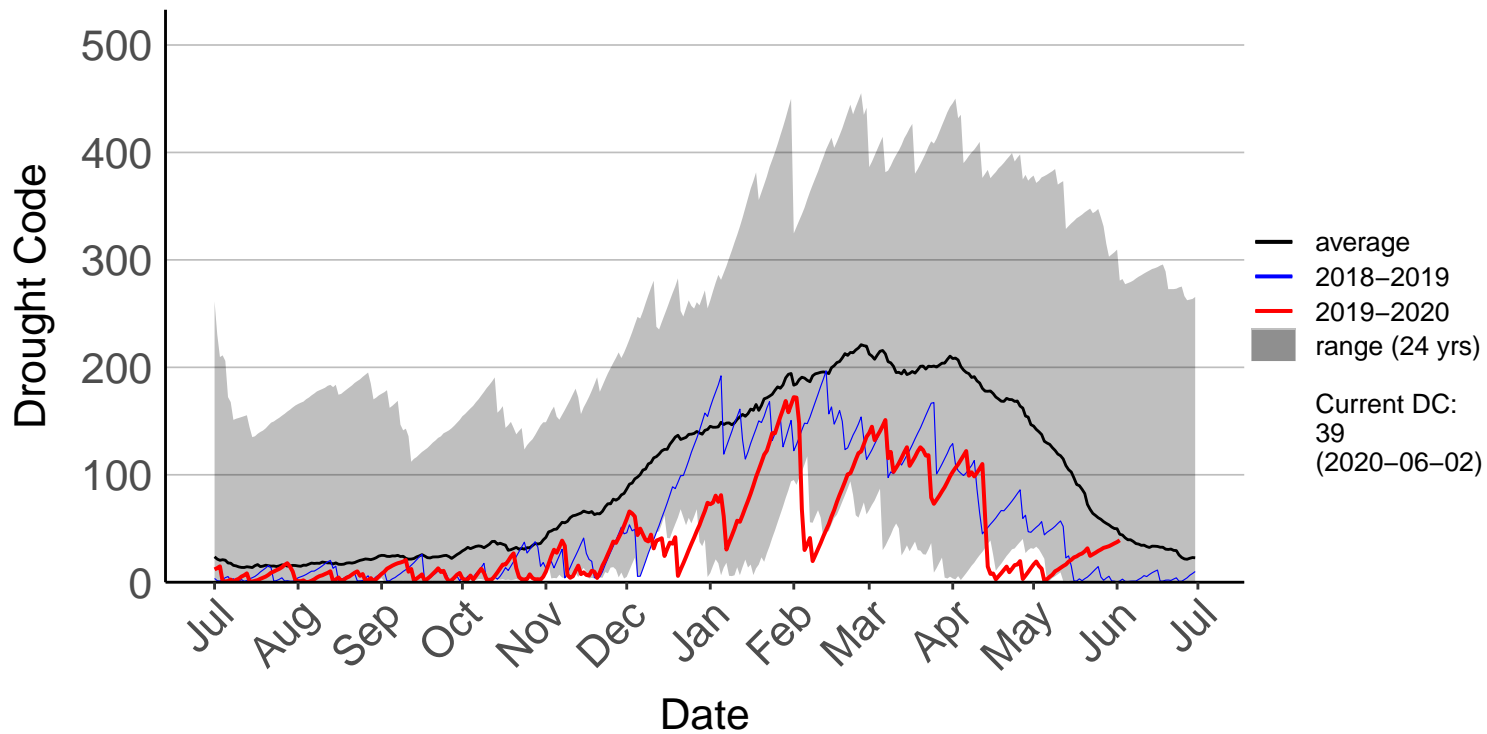

Lumsden Aws (Jul 1996 to Dec 2018) – DISCONTINUED

Manapouri Aero Aws (Jul 1996 to Dec 2018) – DISCONTINUE

Milford Sound Raws (Dec 2017 to Jun 2020)

Otama Raws (Jan 2016 to Jun 2020)

Slopedown Raws (Nov 1996 to Jun 2020)

South West Cape SYNOP (Jul 1996 to Dec 2018) – DISCONTI

Stewart Island Raws (Jan 2016 to Jun 2020)

Tanner Road Raws (Dec 2014 to Jun 2020)

Tisbury Raws (Jan 2014 to Jun 2020)

Tuatapere Raws (Jul 1996 to Jun 2020)

Wilderness Raws (Jan 2014 to Jun 2020)

Wreys Bush Raws (Jul 1996 to Jun 2020)