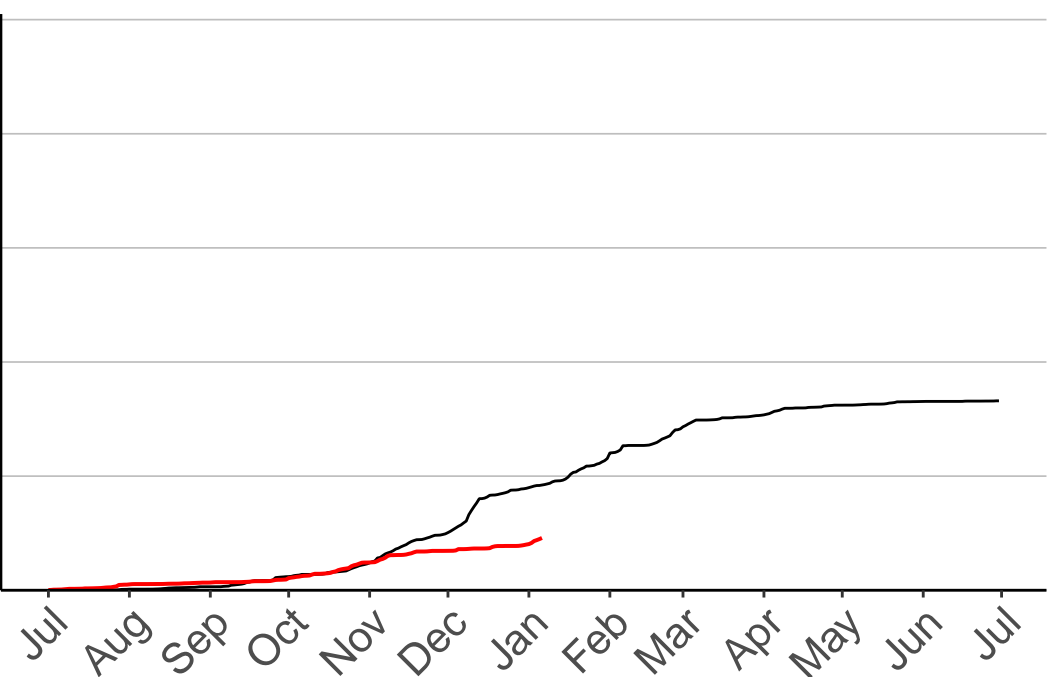

Napier Raws

Cumulative Fire Severity Rating

2500
2000
1500
1000
500
0

Jul Aug Sep Oct Nov Dec Jan Feb Mar Apr May Jun Jul

Date

- average
- 2004–2005
- 2018–2019
- range

Current CDSR:
229
(2019-01-06)

Ongaonga Raws