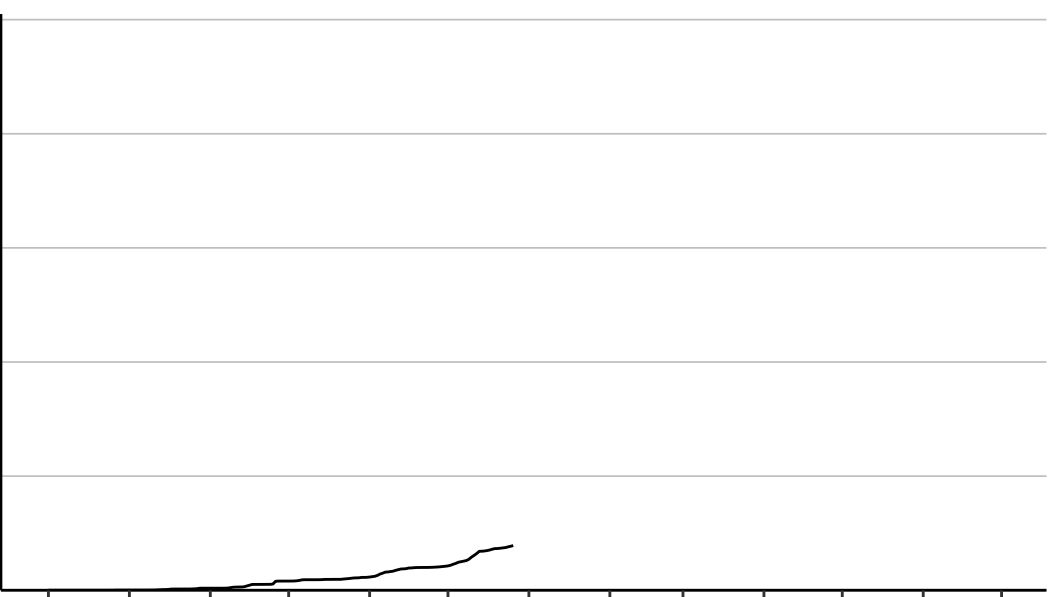

Wairoa Raws

Cumulative Fire Severity Rating

2500
2000
1500
1000
500
0

Jul Aug Sep Oct Nov Dec Jan Feb Mar Apr May Jun Jul

Date

- average
- 2004–2005
- 2018–2019
- range

Current CDSR:
195.7
(2017–12–26)