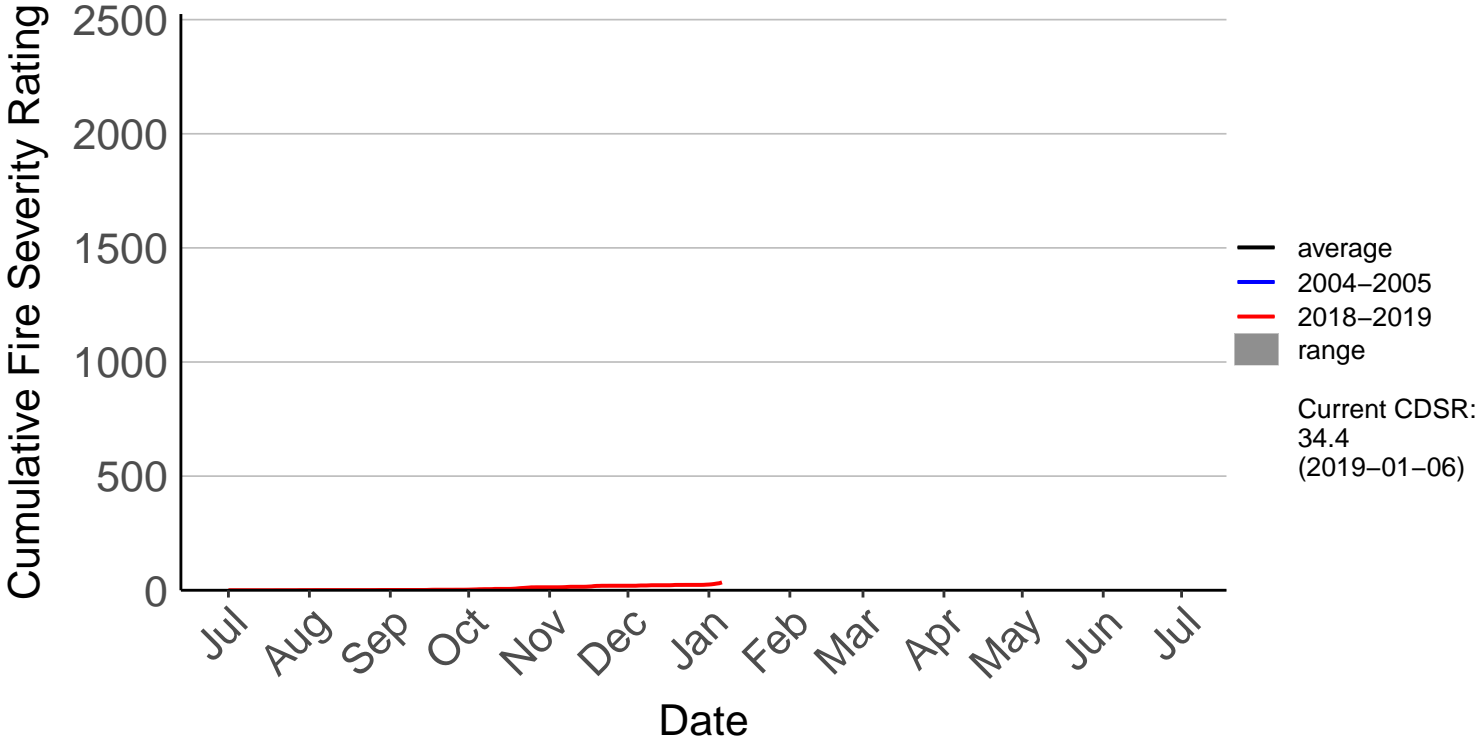

Tuwharetoi Raws