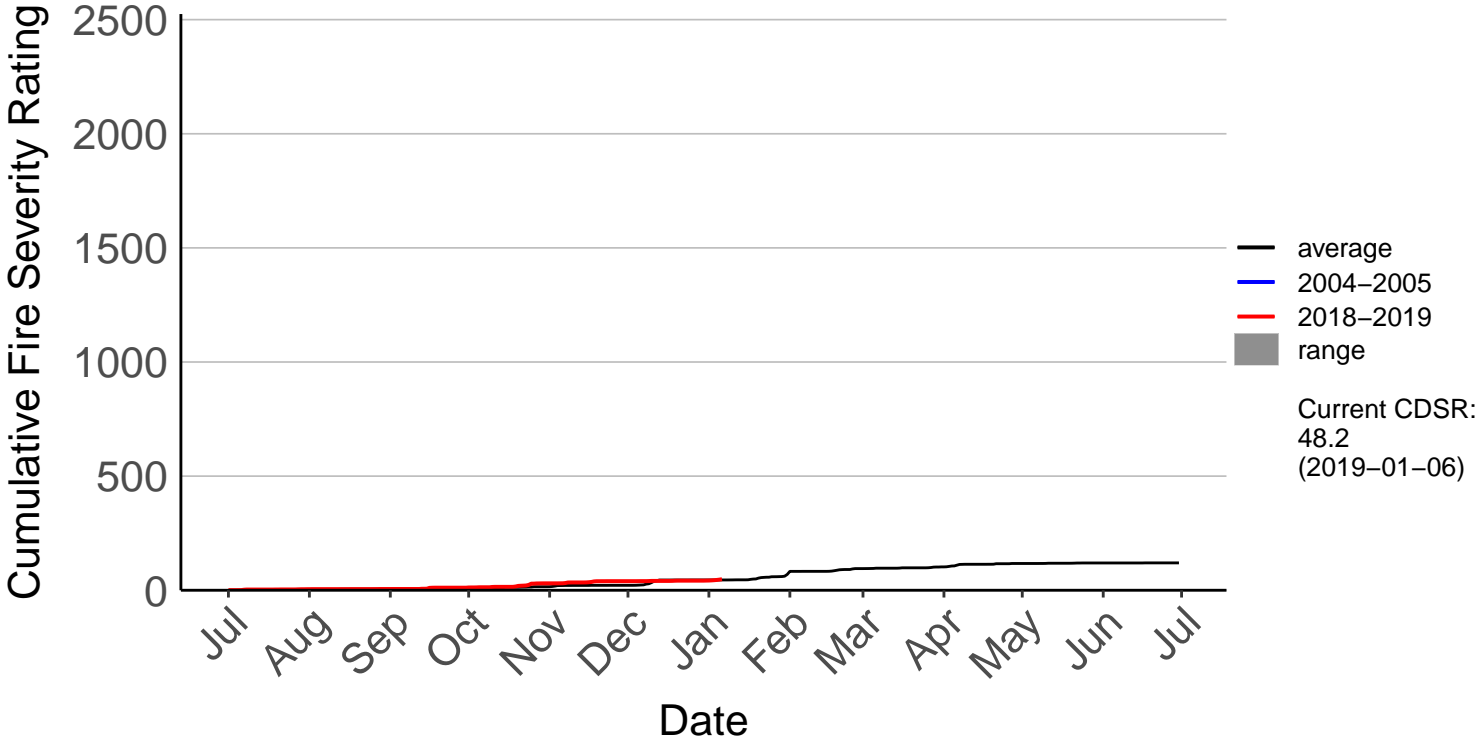

Current CDSR:
36.8
(2019-01-06)

Date

Crownthorpe Raws

Cumulative Fire Severity Rating

- average
- 2004–2005
- 2018–2019
- range

Current CDSR:
130.8
(2019-01-06)

Gwavas Raws

Cumulative Fire Severity Rating

2500
2000
1500
1000
500
0

Jul Aug Sep Oct Nov Dec Jan Feb Mar Apr May Jun Jul

Date

- average
- 2004–2005
- 2018–2019
- range

Current CDSR:
34.3
(2019-01-06)

Kaitawa Raws

Kaiwaka Raws

Cumulative Fire Severity Rating