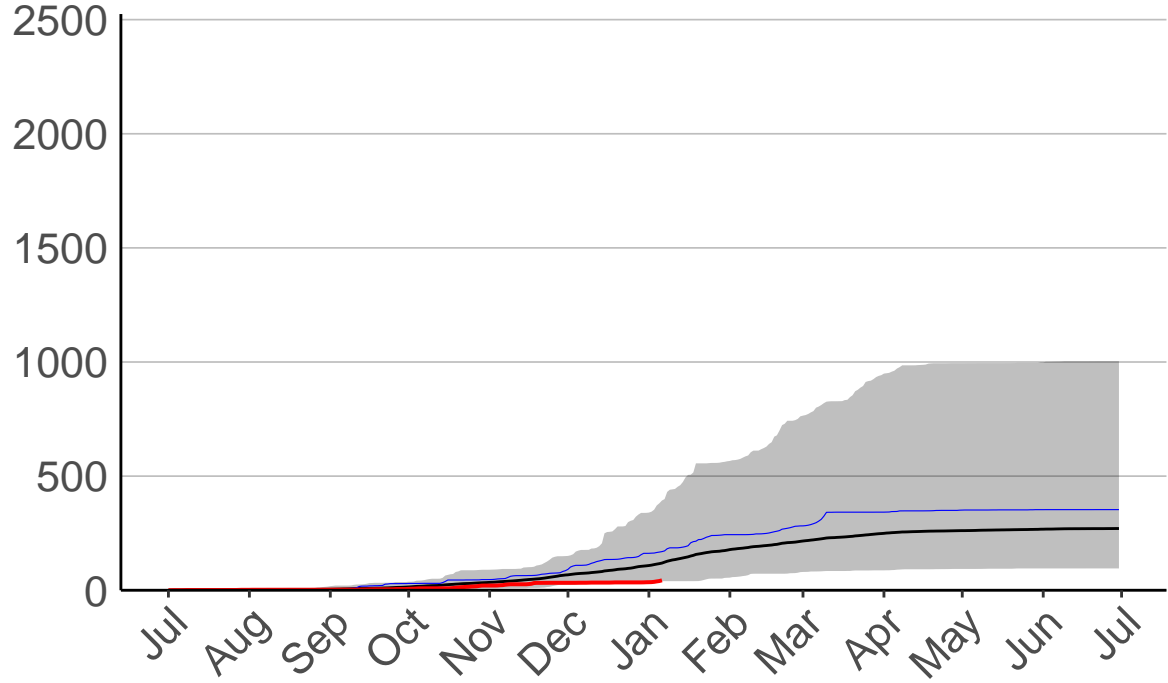

Te Pohue Raws

Cumulative Fire Severity Rating

- average
- 2004-2005
- 2018-2019
- range

Current CDSR:
43.4
(2019-01-06)

Date