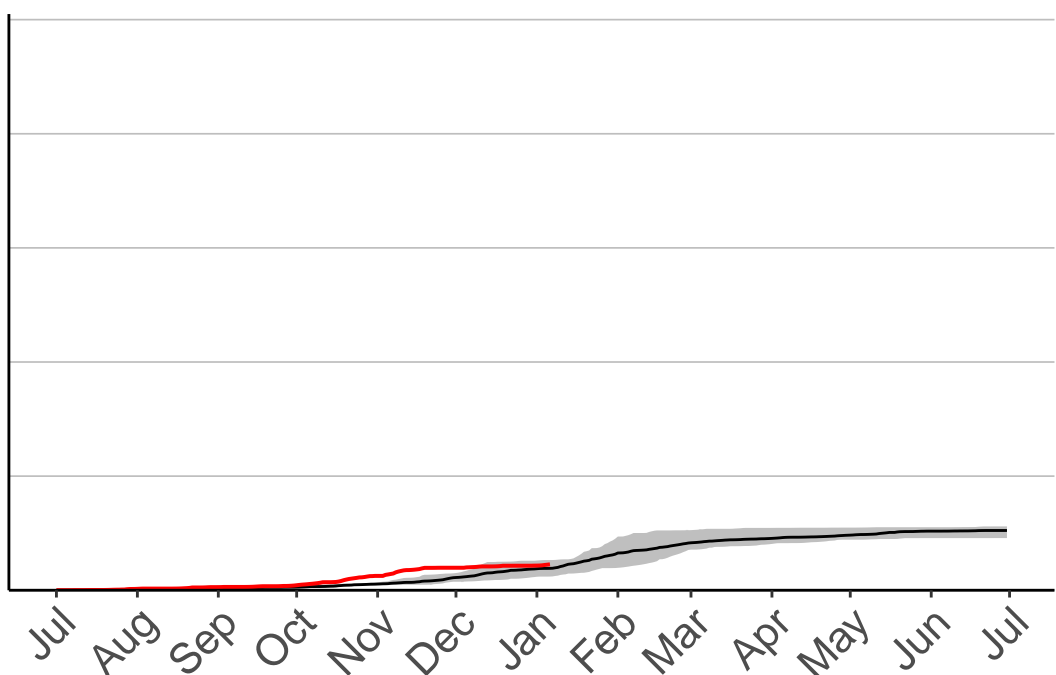

Te Apiti Road Raws

Cumulative Fire Severity Rating

2500
2000
1500
1000
500
0

Jul Aug Sep Oct Nov Dec Jan Feb Mar Apr May Jun Jul

Date

- average
- 2004–2005
- 2018–2019
- range

Current CDSR:
113.4
(2019-01-06)