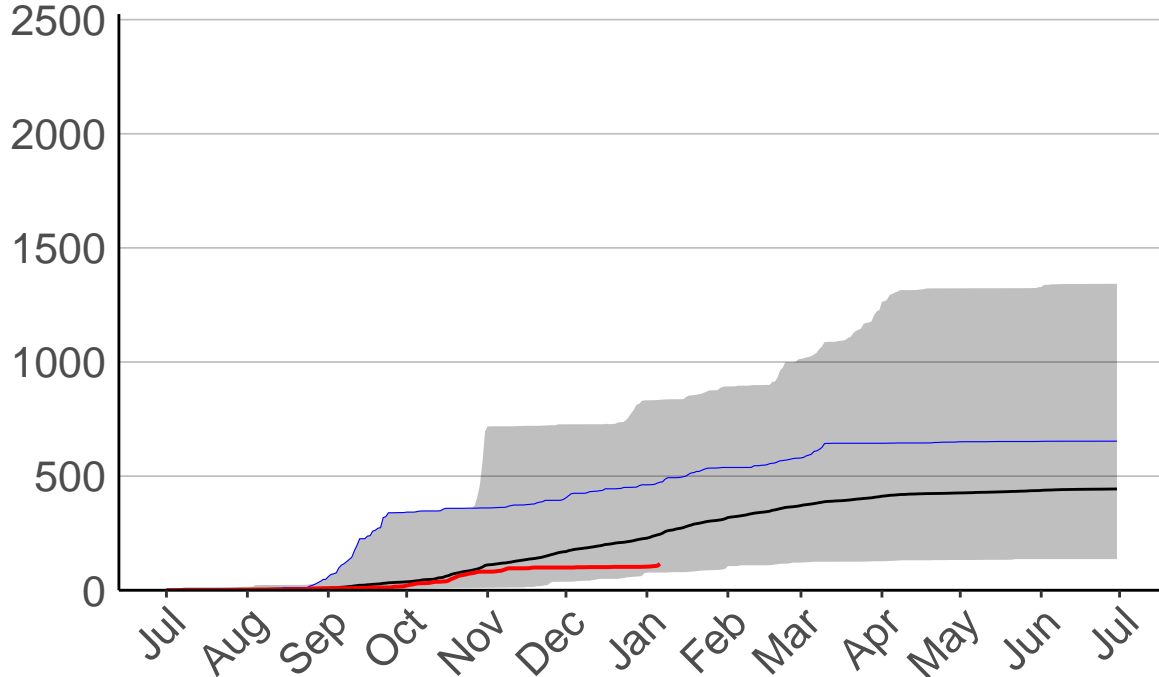

Current CDSR:
36.8
(2019-01-06)

Date

Crownthorpe Raws

Cumulative Fire Severity Rating

- average
- 2004–2005
- 2018–2019
- range

Current CDSR:
130.8
(2019-01-06)

Gwavas Raws

Cumulative Fire Severity Rating

2500
2000
1500
1000
500
0

Jul Aug Sep Oct Nov Dec Jan Feb Mar Apr May Jun Jul

Date

- average
- 2004–2005
- 2018–2019
- range

Current CDSR:
34.3
(2019-01-06)

Kaitawa Raws

Kaiwaka Raws

Cumulative Fire Severity Rating