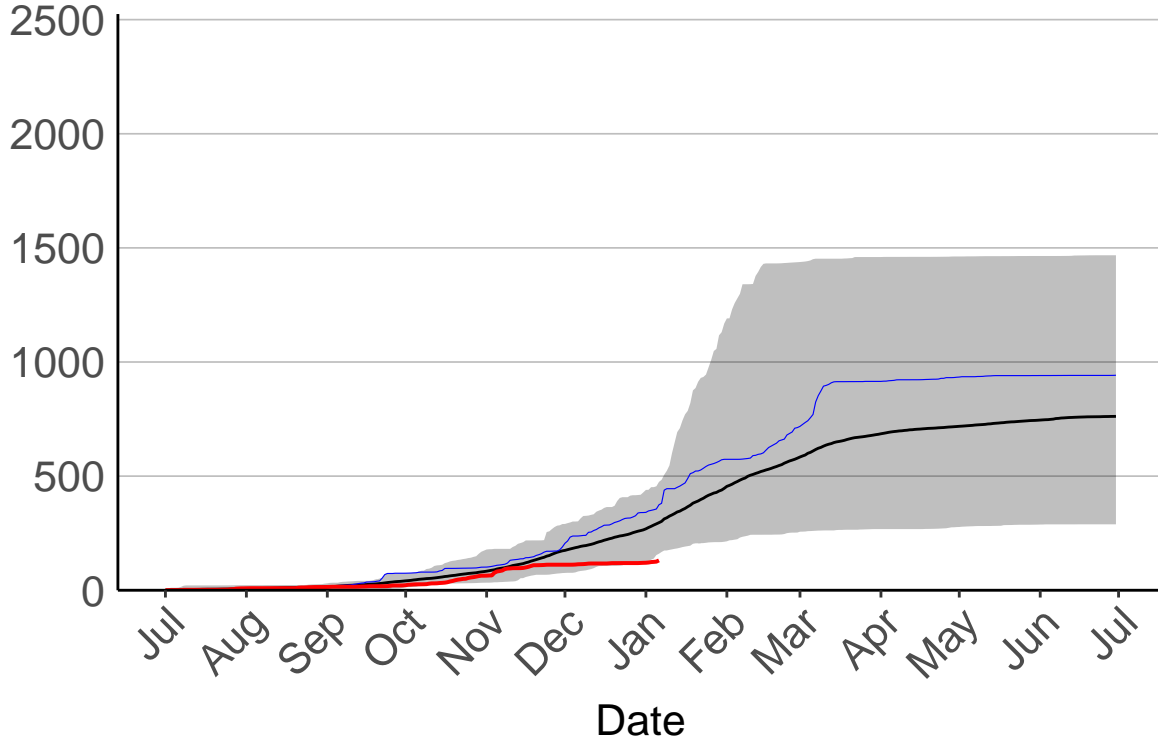

Bridge Pa Raws

Cumulative Fire Severity Rating

- average
- 2004-2005
- 2018-2019
- range

Current CDSR:
164.7
(2019-01-06)

Date

Cricklewood Raws

Cumulative Fire Severity Rating

- average
- 2004–2005
- 2018–2019
- range

Current CDSR:
36.8
(2019-01-06)

Date

Crownthorpe Raws

Cumulative Fire Severity Rating

- average
- 2004–2005
- 2018–2019
- range

Current CDSR:
130.8
(2019-01-06)

Gwavas Raws

Cumulative Fire Severity Rating

2500
2000
1500
1000
500
0

Jul Aug Sep Oct Nov Dec Jan Feb Mar Apr May Jun Jul

Date

- average
- 2004–2005
- 2018–2019
- range

Current CDSR:
34.3
(2019-01-06)

Kaitawa Raws

Kaiwaka Raws

Cumulative Fire Severity Rating