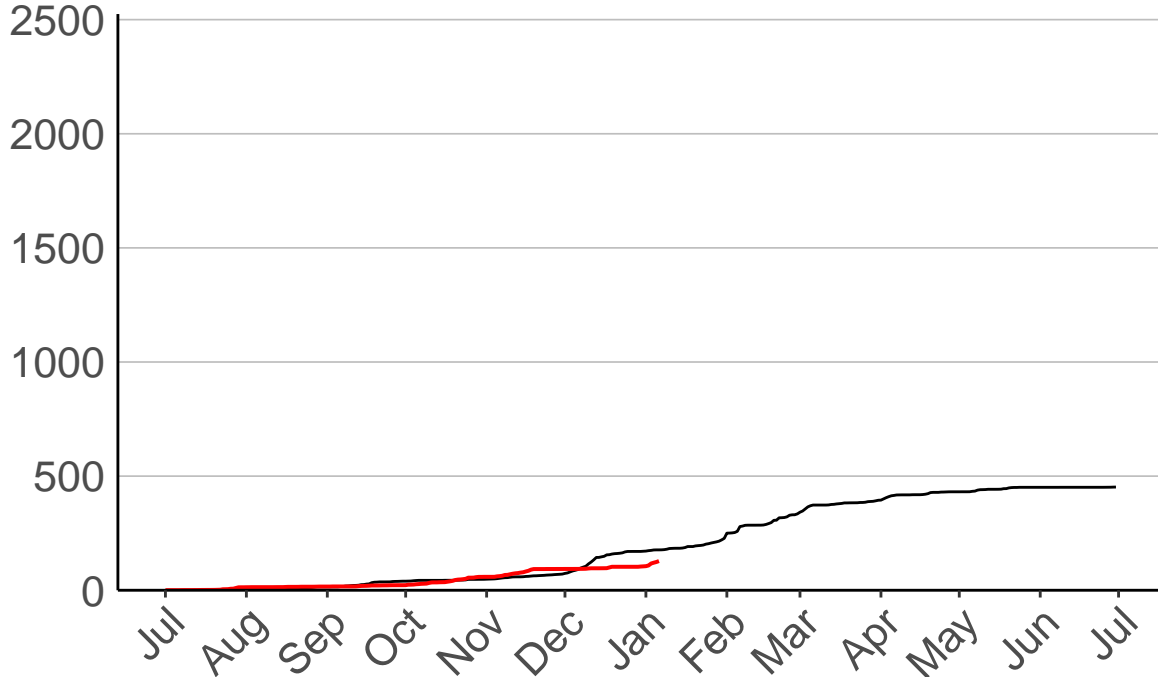

Cumulative Fire Severity Rating

2500
2000
1500
1000
500
0

Jul Aug Sep Oct Nov Dec Jan Feb Mar Apr May Jun Jul

Date

- average
- 2004–2005
- 2018–2019
- range

Current CDSR:
103.3
(2019-01-06)

Porangahau Raws

Cumulative Fire Severity Rating