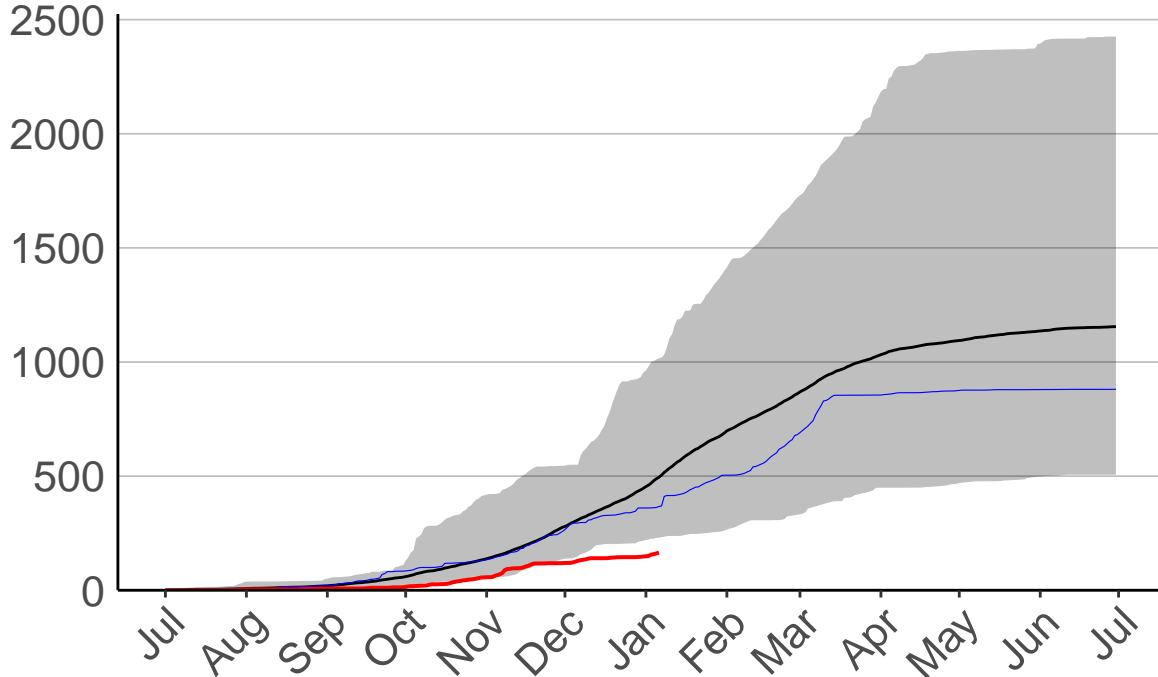

Bridge Pa Raws

Cumulative Fire Severity Rating

- average
- 2004-2005
- 2018-2019
- range

Current CDSR:
164.7
(2019-01-06)

Date

Cricklewood Raws

Cumulative Fire Severity Rating

- average
- 2004–2005
- 2018–2019
- range

Current CDSR:
36.8
(2019-01-06)

Date

Crownthorpe Raws

Cumulative Fire Severity Rating

- average
- 2004–2005
- 2018–2019
- range

Current CDSR:
130.8
(2019-01-06)

Gwavas Raws

Cumulative Fire Severity Rating

2500
2000
1500
1000
500
0

Jul Aug Sep Oct Nov Dec Jan Feb Mar Apr May Jun Jul

Date

- average
- 2004–2005
- 2018–2019
- range

Current CDSR:
34.3
(2019-01-06)

Kaitawa Raws

Kaiwaka Raws

Cumulative Fire Severity Rating