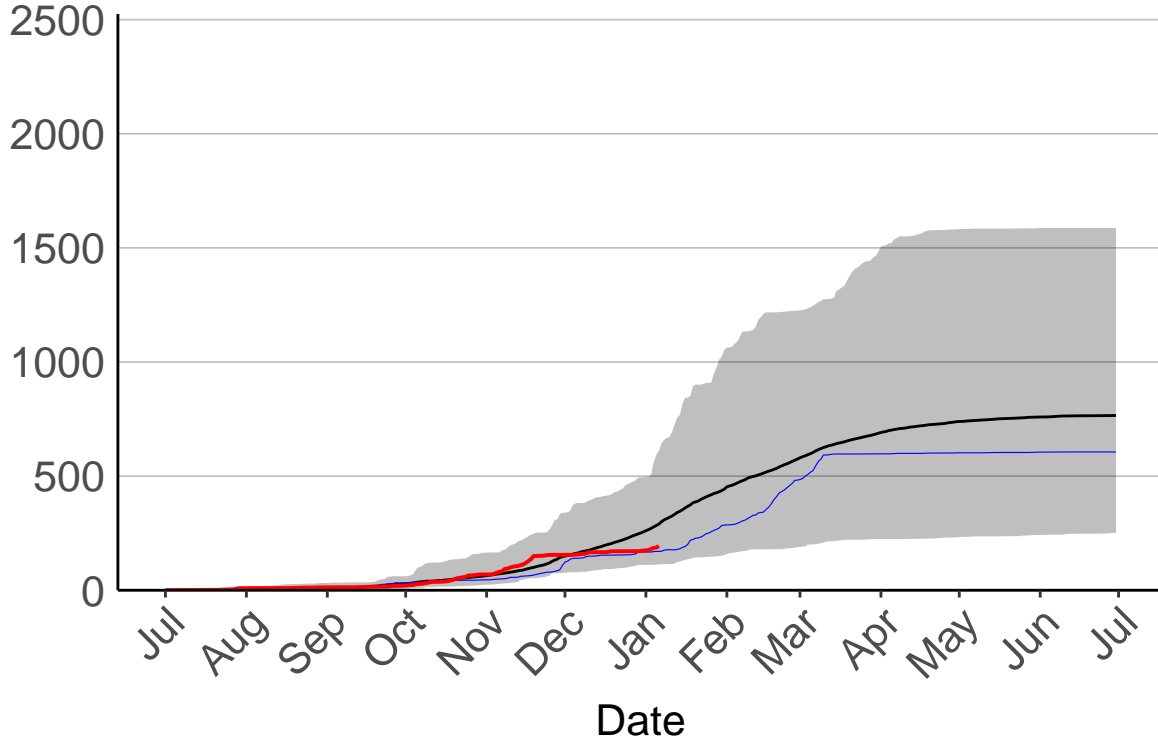

Waipukurau Raws

Cumulative Fire Severity Rating

- average
- 2004–2005
- 2018–2019
- range

Current CDSR:
193.8
(2019-01-06)