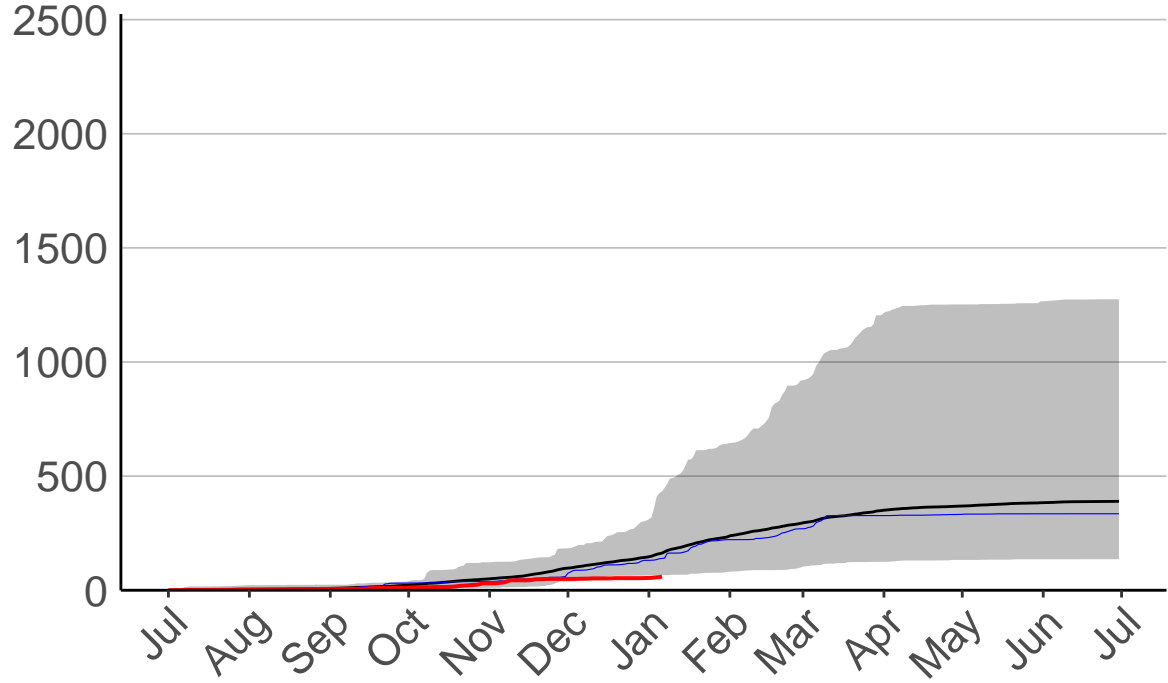

Cumulative Fire Severity Rating

- average
- 2004-2005
- 2018-2019
- range

Current CDSR:
49
(2018-01-30)

Tuwharetoi Raws

Waihau Raws

Cumulative Fire Severity Rating

- average
- 2004–2005
- 2018–2019
- range

Current CDSR:
59.6
(2019-01-06)