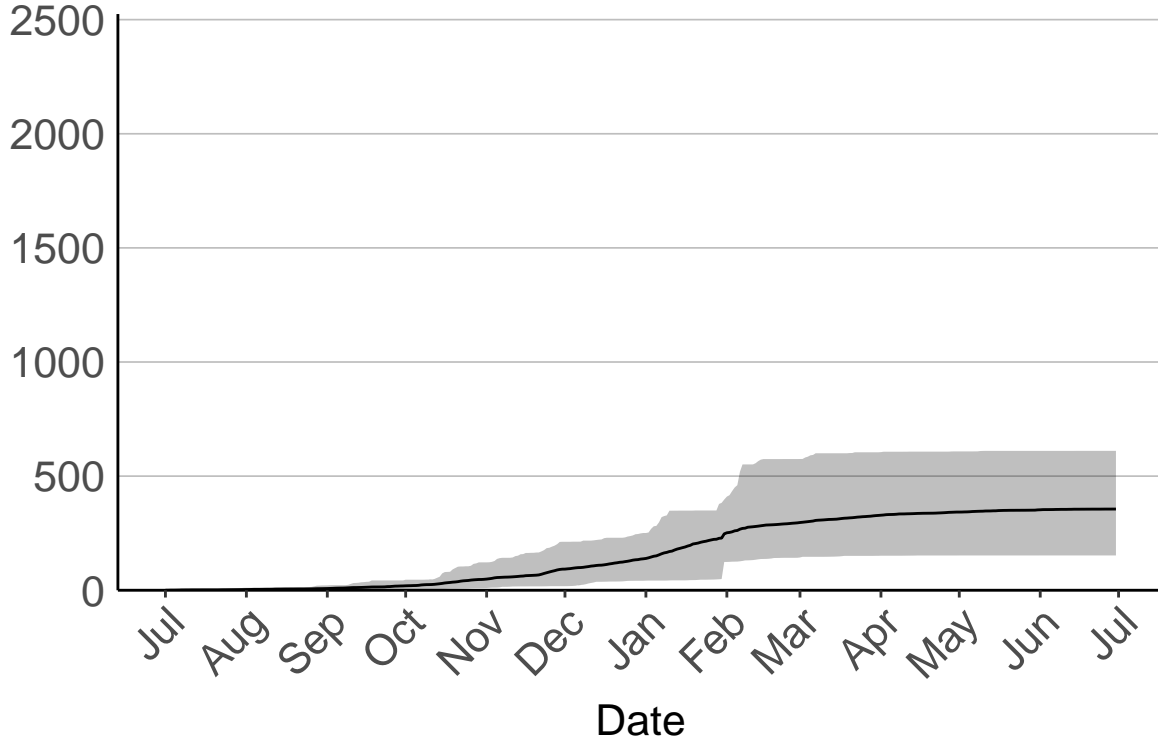

Tuai Raws – DISCONTINUED

Cumulative Fire Severity Rating

- average
- 2004-2005
- 2018-2019
- range

Current CDSR:
49
(2018-01-30)