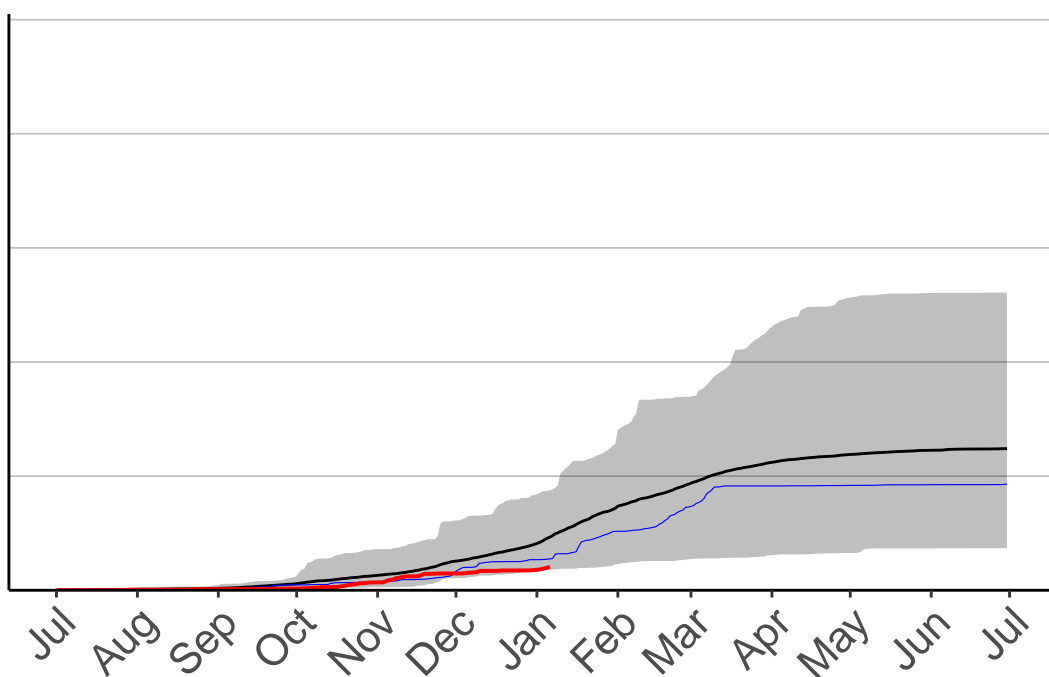

Napier Raws

Cumulative Fire Severity Rating

2500
2000
1500
1000
500
0

Jul Aug Sep Oct Nov Dec Jan Feb Mar Apr May Jun Jul

Date

- average
- 2004–2005
- 2018–2019
- range

Current CDSR:
229
(2019-01-06)

Ongaonga Raws

Cumulative Fire Severity Rating

2500
2000
1500
1000
500
0

Jul Aug Sep Oct Nov Dec Jan Feb Mar Apr May Jun Jul

Date

- average
- 2004–2005
- 2018–2019
- range

Current CDSR:
103.3
(2019-01-06)

Porangahau Raws

Cumulative Fire Severity Rating