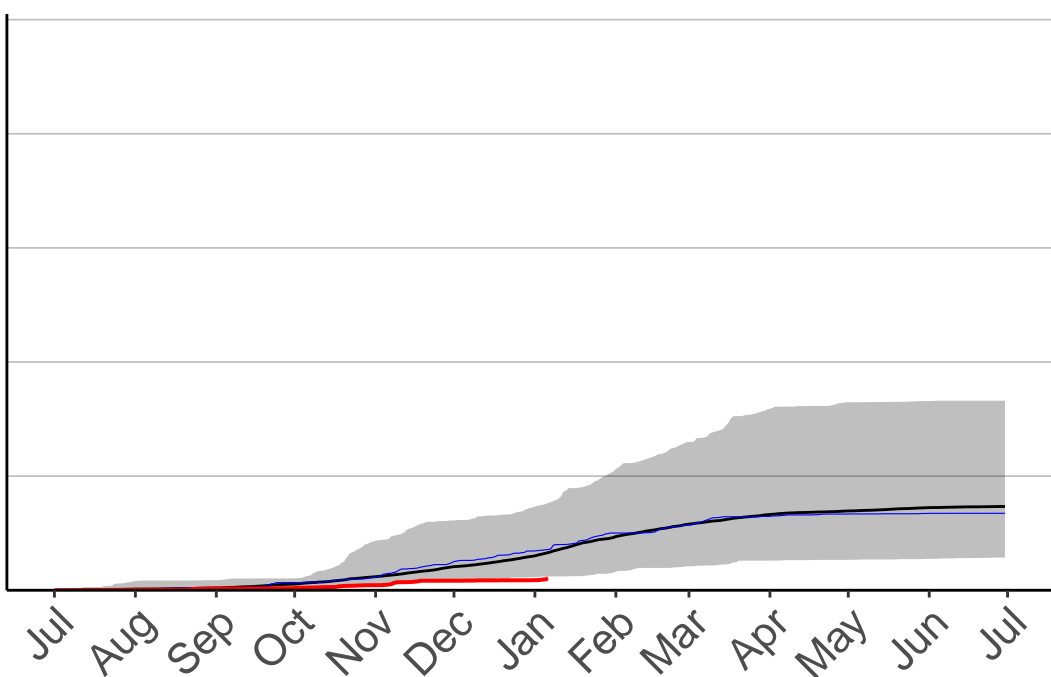

Mahia Aws

Cumulative Fire Severity Rating

2500
2000
1500
1000
500
0

Jul Aug Sep Oct Nov Dec Jan Feb Mar Apr May Jun Jul

Date

- average
- 2004–2005
- 2018–2019
- range

Current CDSR:
51.8
(2019-01-06)