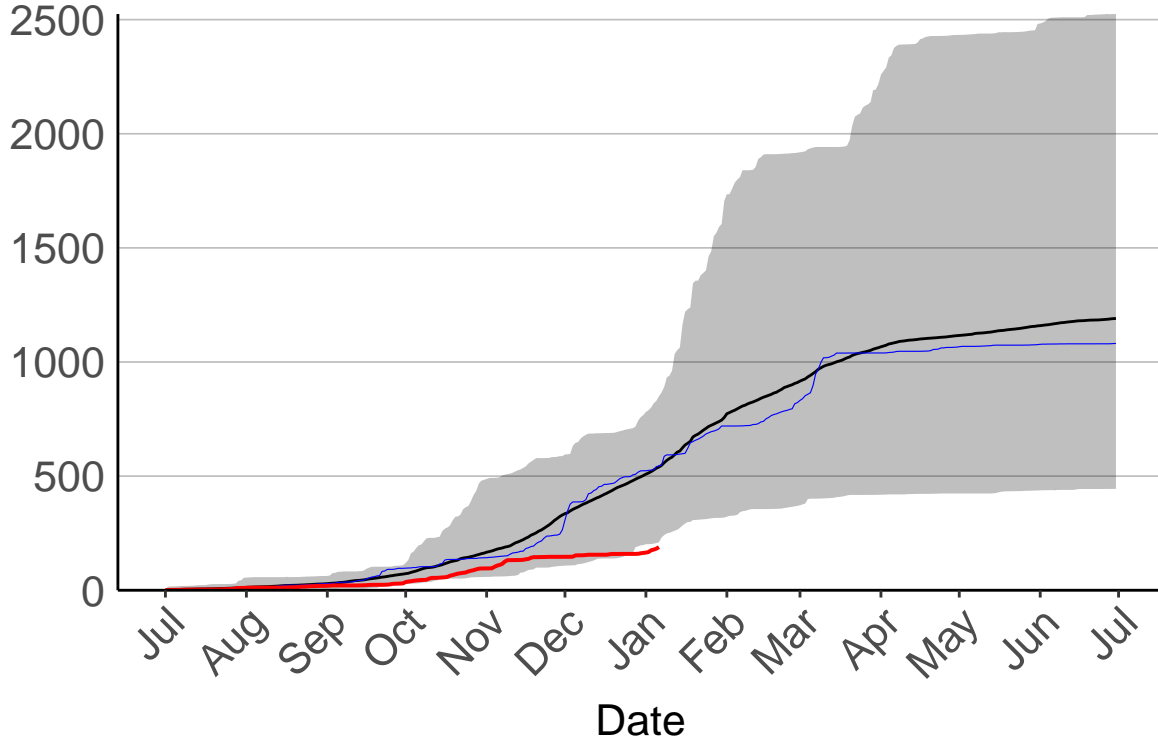

- average
- 2004–2005
- 2018–2019
- range

Current CDSR:
51.8
(2019-01-06)

Mahia Raws

Napier Aero SYNOP

Cumulative Fire Severity Rating

- average
- 2004-2005
- 2018-2019
- range

Current CDSR:
188.7
(2019-01-06)

Napier Raws

Cumulative Fire Severity Rating

2500
2000
1500
1000
500
0

Jul Aug Sep Oct Nov Dec Jan Feb Mar Apr May Jun Jul

Date

- average
- 2004–2005
- 2018–2019
- range

Current CDSR:
229
(2019-01-06)

Ongaonga Raws