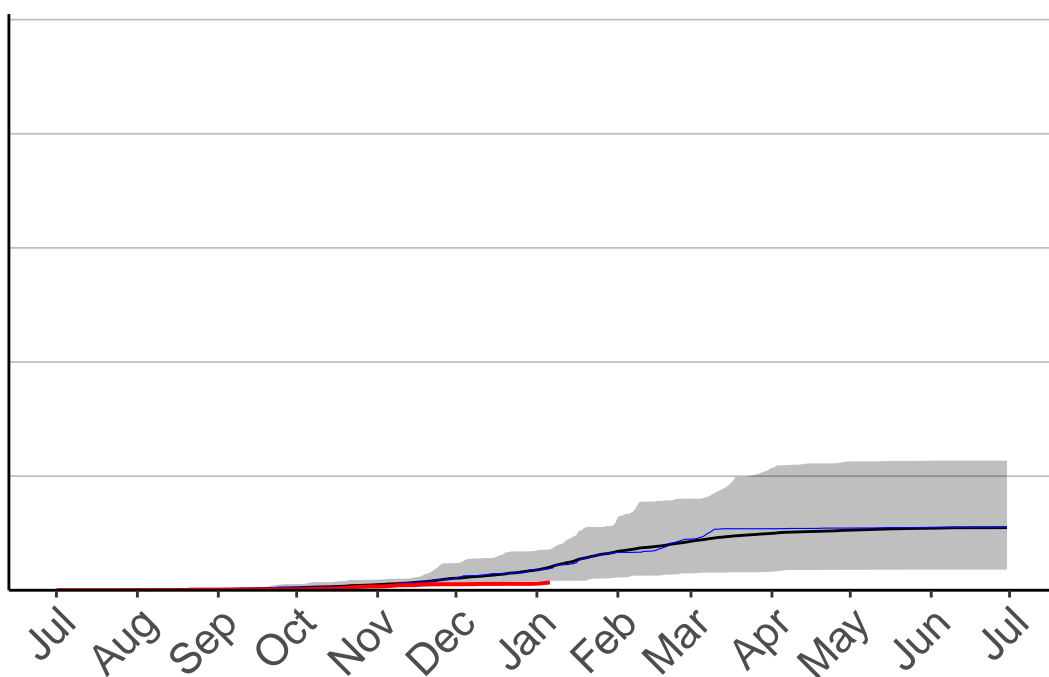

Bridge Pa Raws

Cumulative Fire Severity Rating

- average
- 2004-2005
- 2018-2019
- range

Current CDSR:
164.7
(2019-01-06)

Date

Cricklewood Raws

Cumulative Fire Severity Rating

- average
- 2004–2005
- 2018–2019
- range

Current CDSR:
36.8
(2019-01-06)

Date

Crownthorpe Raws

Cumulative Fire Severity Rating

- average
- 2004–2005
- 2018–2019
- range

Current CDSR:
130.8
(2019-01-06)

Gwavas Raws

Cumulative Fire Severity Rating

2500
2000
1500
1000
500
0

Jul Aug Sep Oct Nov Dec Jan Feb Mar Apr May Jun Jul

Date

- average
- 2004–2005
- 2018–2019
- range

Current CDSR:
34.3
(2019-01-06)

Kaitawa Raws

Kaiwaka Raws

Cumulative Fire Severity Rating