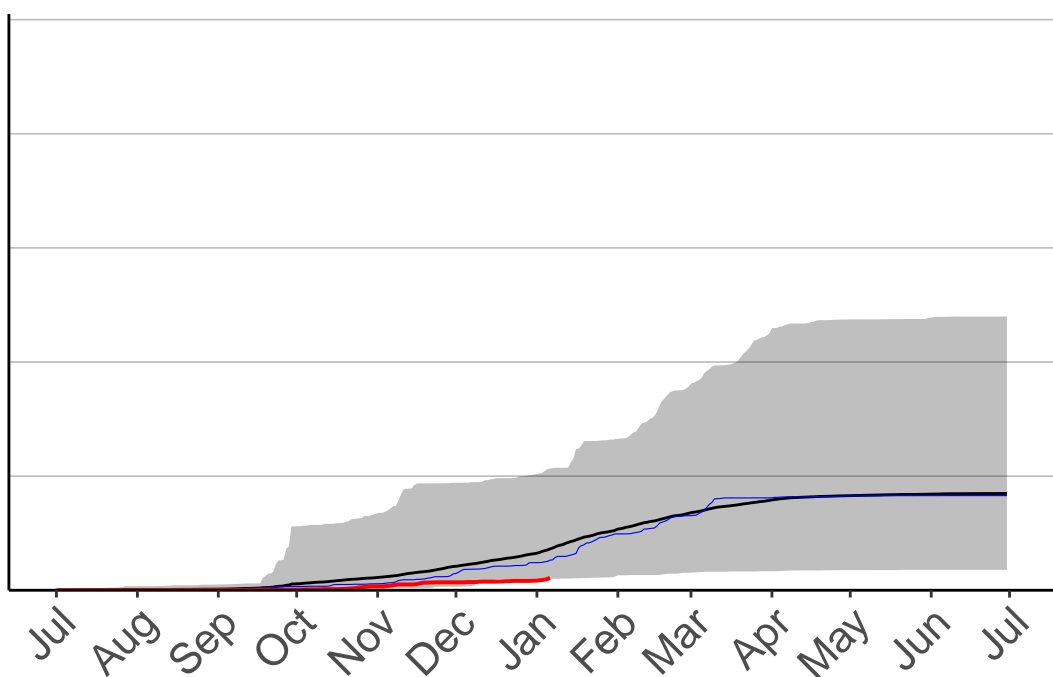

Te Haroto Raws

Cumulative Fire Severity Rating

2500
2000
1500
1000
500
0

Jul Aug Sep Oct Nov Dec Jan Feb Mar Apr May Jun Jul

Date

- average
- 2004–2005
- 2018–2019
- range

Current CDSR:
54.7
(2019-01-06)