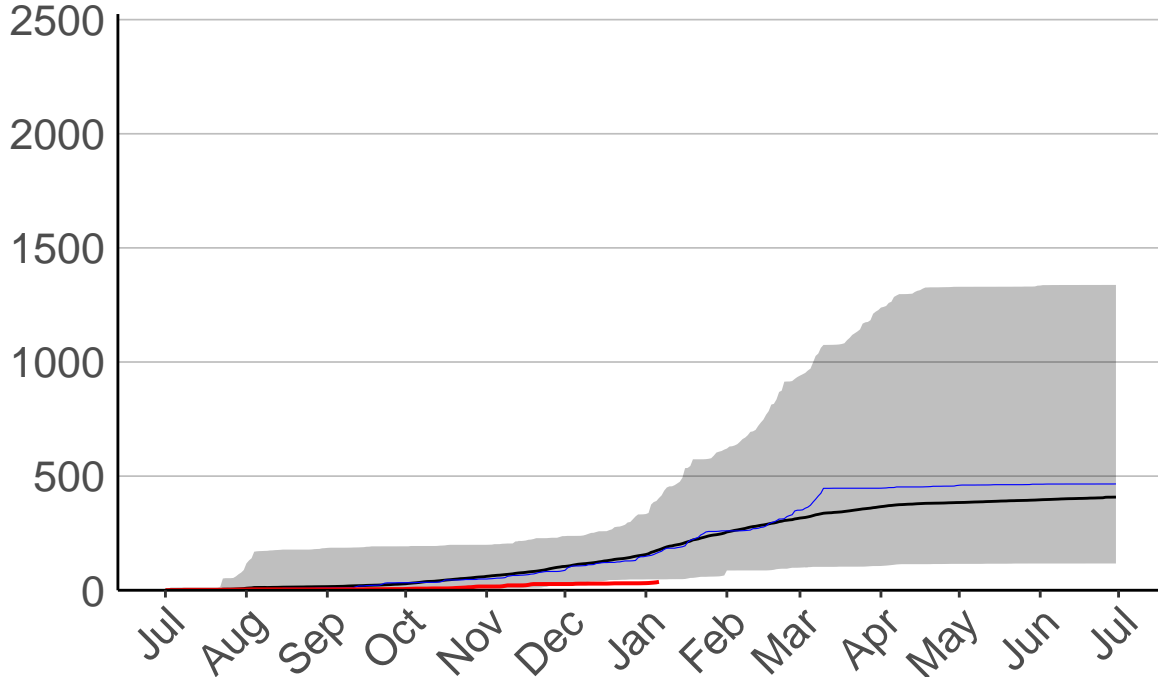

Bridge Pa Raws

Cumulative Fire Severity Rating

- average
- 2004-2005
- 2018-2019
- range

Current CDSR:
164.7
(2019-01-06)

Date

Cricklewood Raws

Cumulative Fire Severity Rating

- average
- 2004–2005
- 2018–2019
- range

Current CDSR:
36.8
(2019-01-06)

Date

Crownthorpe Raws

Cumulative Fire Severity Rating

- average
- 2004–2005
- 2018–2019
- range

Current CDSR:
130.8
(2019-01-06)

Gwavas Raws

Cumulative Fire Severity Rating

2500
2000
1500
1000
500
0

Jul Aug Sep Oct Nov Dec Jan Feb Mar Apr May Jun Jul

Date

- average
- 2004–2005
- 2018–2019
- range

Current CDSR:
34.3
(2019-01-06)

Kaitawa Raws

Kaiwaka Raws

Cumulative Fire Severity Rating