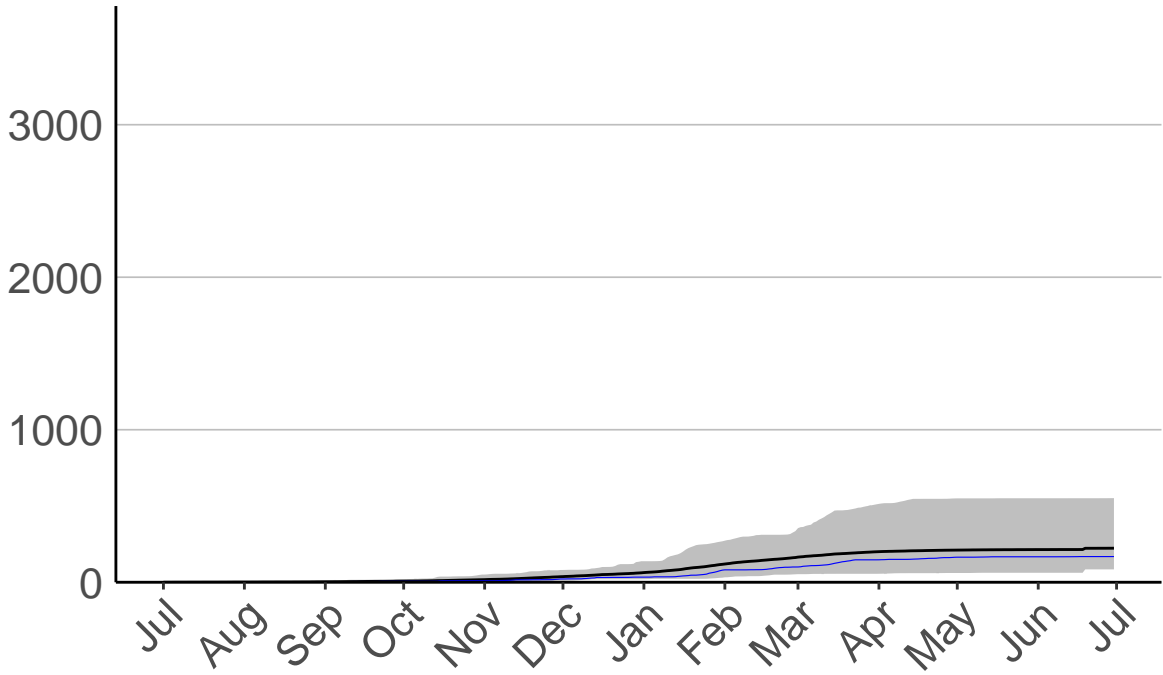

Waihi Gold Raws – DISCONTINUED

Cumulative Fire Severity Rating

- average
- 2004-2005
- 2018-2019
- range

Current CDSR:
62
(2018-06-18)

Date