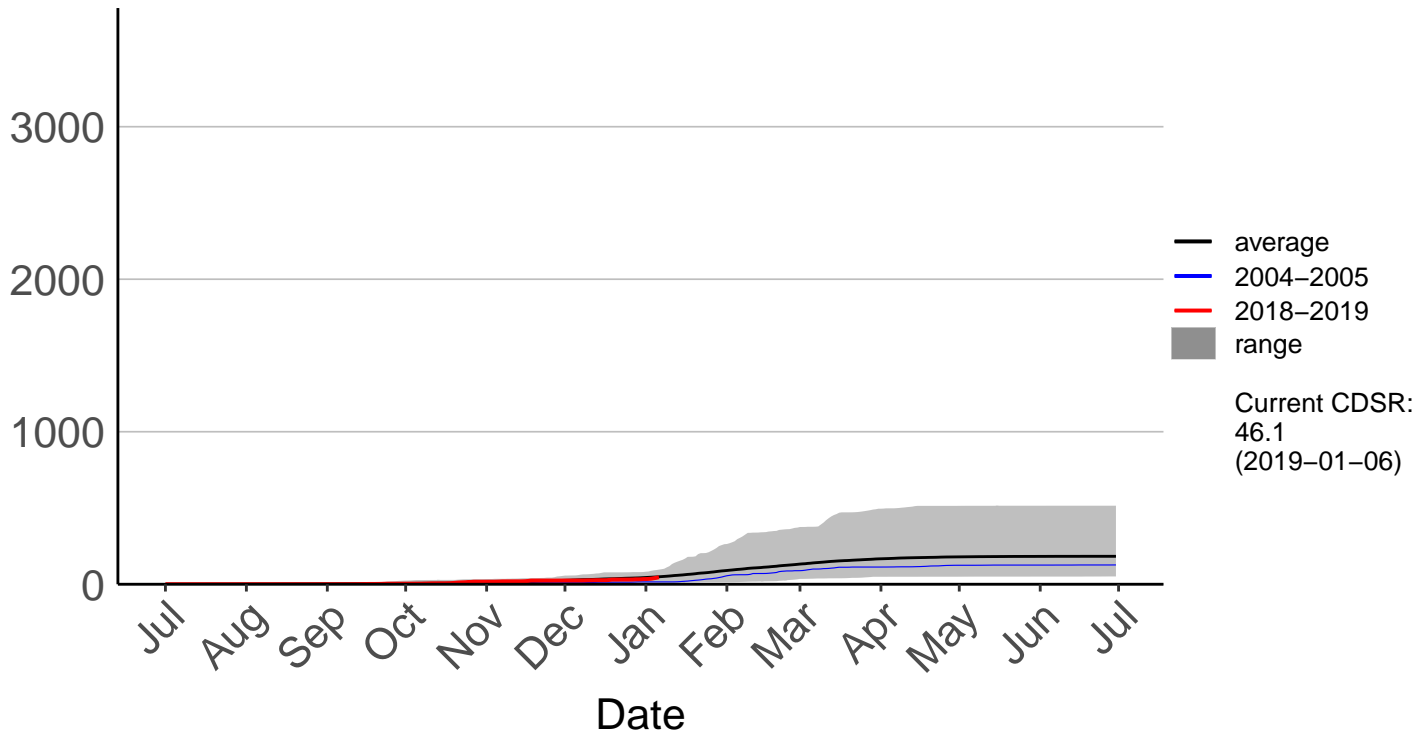

Athol Raws

Cumulative Fire Severity Rating

Hamilton Aws

Cumulative Fire Severity Rating

Hamilton Raws

Cumulative Fire Severity Rating

Paeroa Aws

Cumulative Fire Severity Rating

- average
- 2004-2005
- 2018-2019
- range

Current CDSR:
21.9
(2019-01-06)

Date

Te Akau Raws

Cumulative Fire Severity Rating

- average
- 2004-2005
- 2018-2019
- range

Current CDSR:
19.1
(2019-01-06)

Date