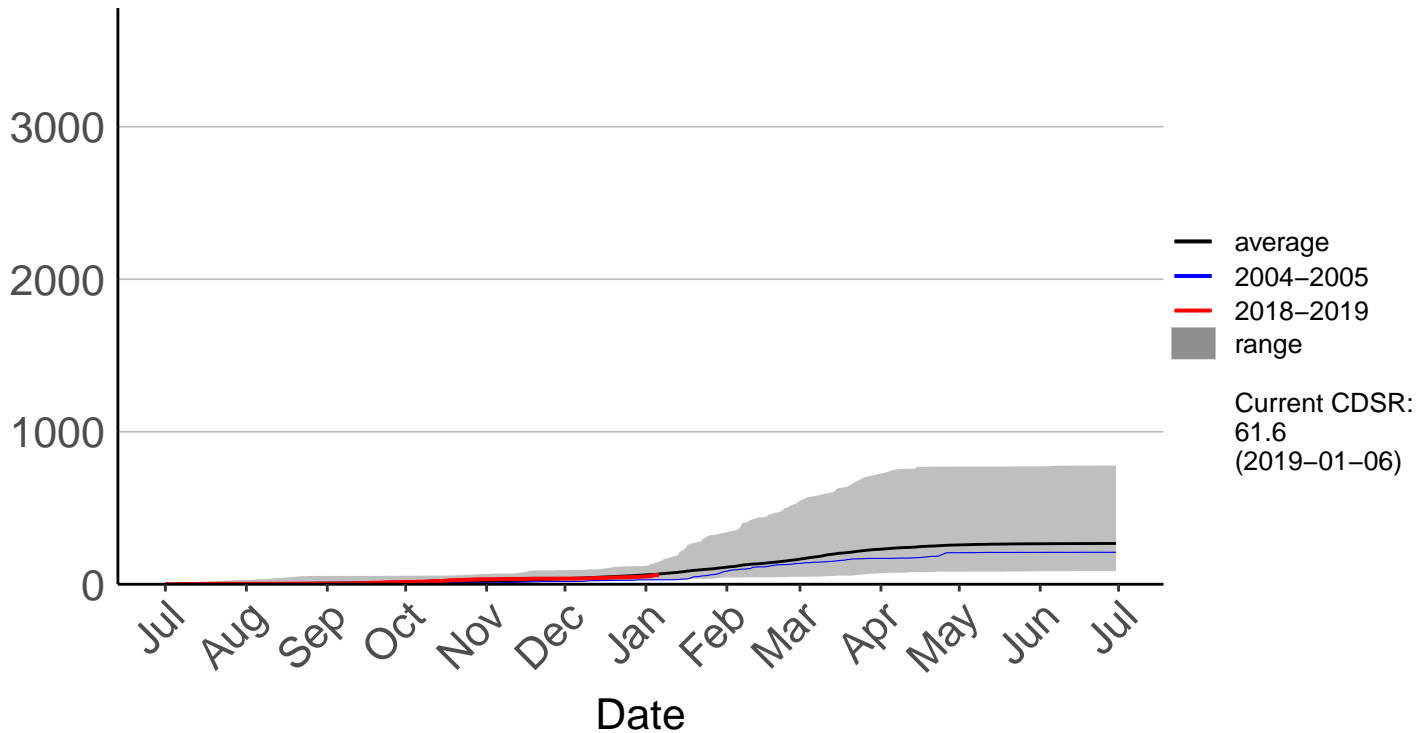

Paeroa Raws

Cumulative Fire Severity Rating

Piopio Raws

Cumulative Fire Severity Rating

Port Taharoa Aws

Cumulative Fire Severity Rating

Taharoa Raws

Cumulative Fire Severity Rating

- average
- 2004-2005
- 2018-2019
- range

Current CDSR:
21.9
(2019-01-06)

Date

Te Akau Raws

Cumulative Fire Severity Rating

- average
- 2004-2005
- 2018-2019
- range

Current CDSR:
19.1
(2019-01-06)

Date