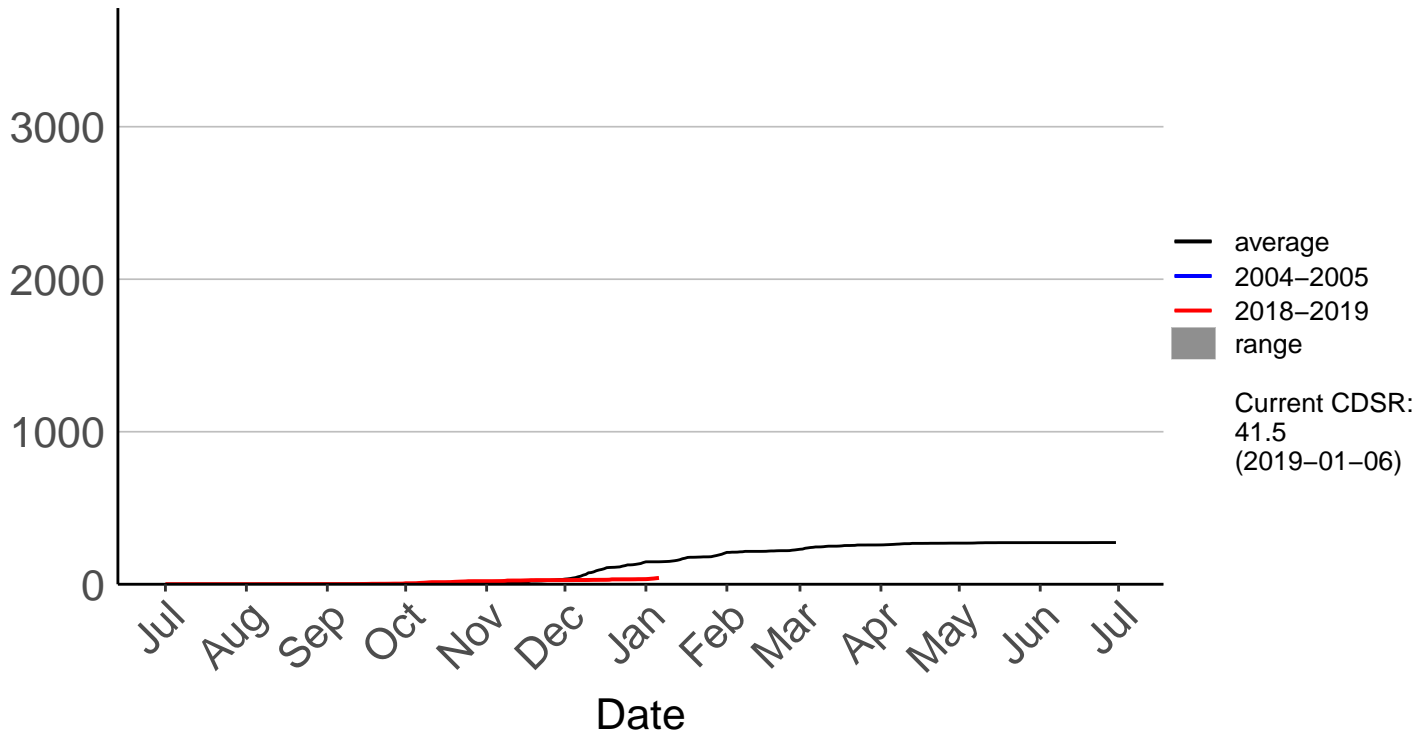

Paeroa Raws

Cumulative Fire Severity Rating