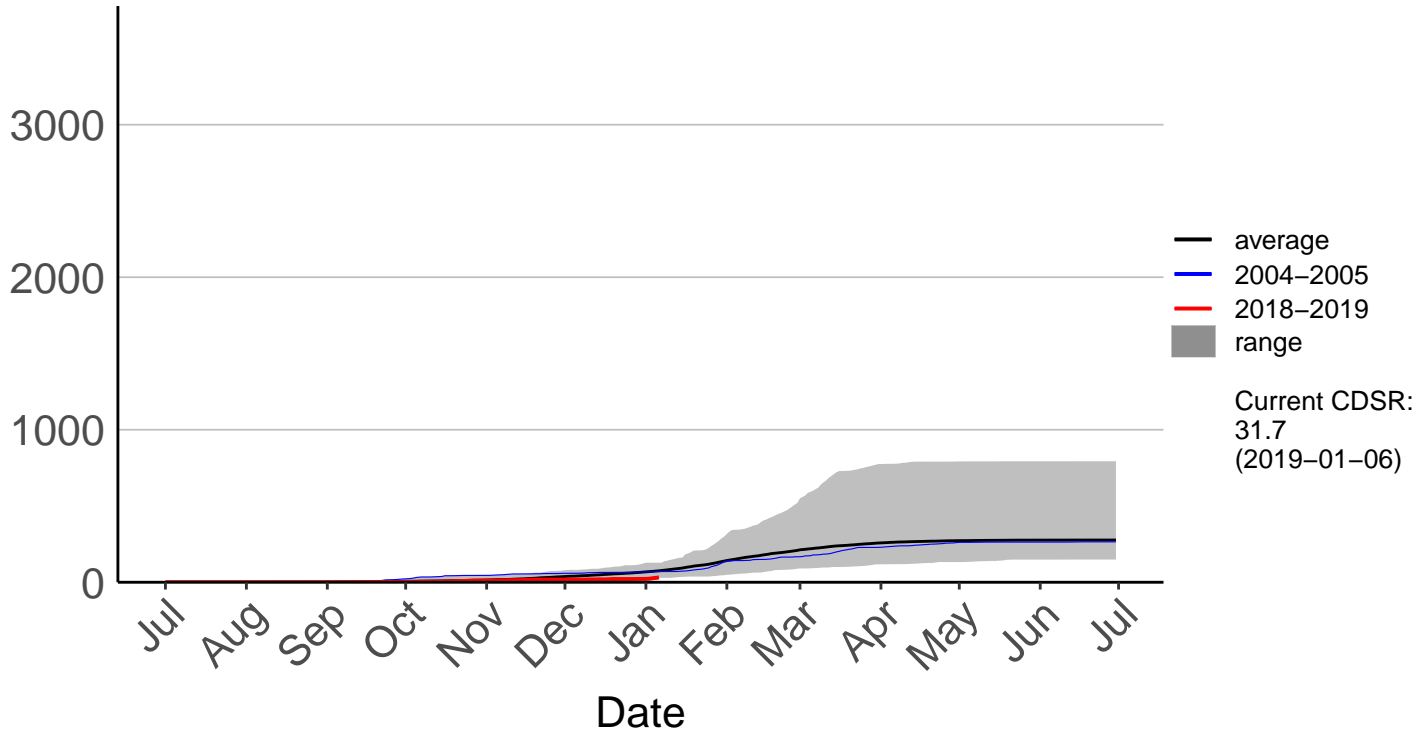

Athol Raws

Cumulative Fire Severity Rating

Hamilton Aws

Cumulative Fire Severity Rating

Hamilton Raws

Cumulative Fire Severity Rating

Paeroa Aws

Cumulative Fire Severity Rating

- average
- 2004-2005
- 2018-2019
- range

Current CDSR:
21.9
(2019-01-06)

Date

Te Akau Raws

Cumulative Fire Severity Rating

- average
- 2004-2005
- 2018-2019
- range

Current CDSR:
19.1
(2019-01-06)

Date