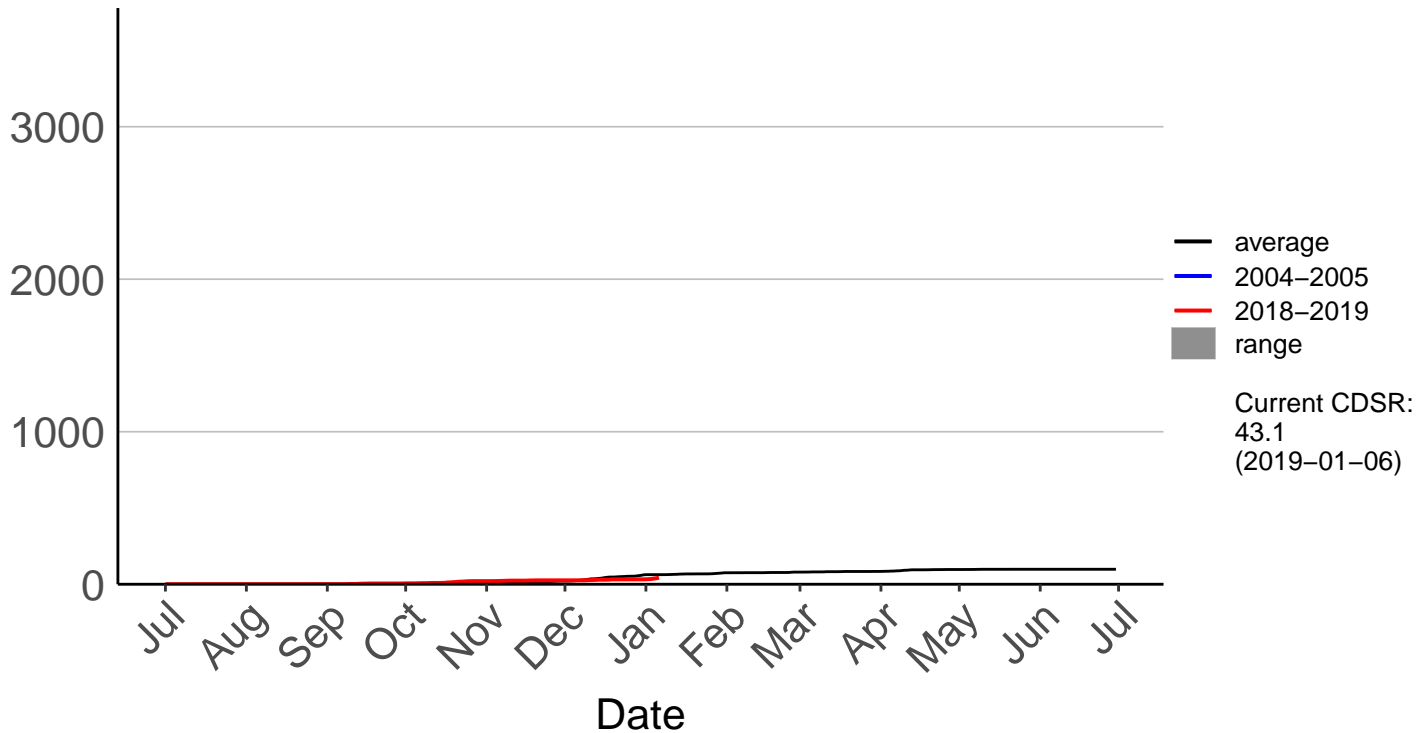

Waihi Raws

Cumulative Fire Severity Rating