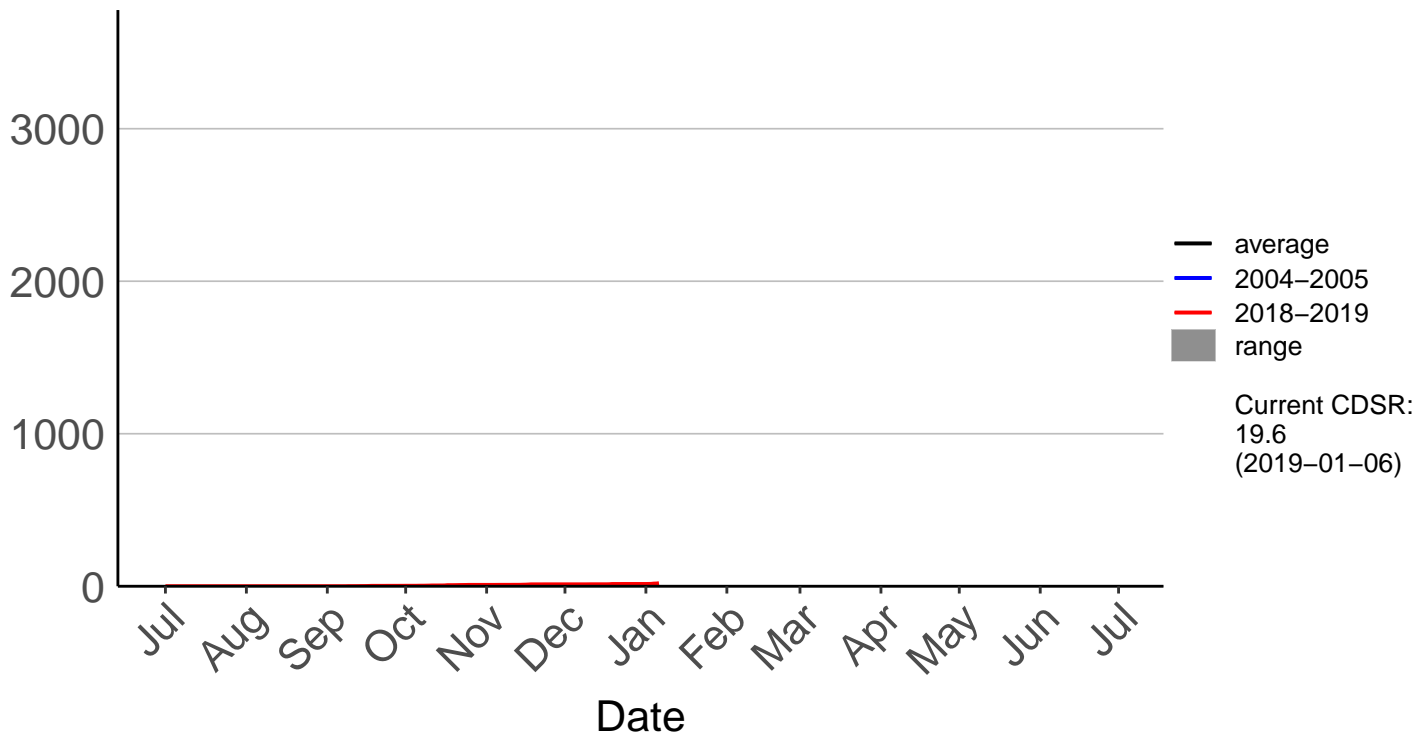

- average
- 2004-2005
- 2018-2019
- range

Current CDSR:
21.9
(2019-01-06)

Date

Te Akau Raws

Cumulative Fire Severity Rating

- average
- 2004-2005
- 2018-2019
- range

Current CDSR:
19.1
(2019-01-06)

Date

Waeranga Raws

Cumulative Fire Severity Rating

Waihi Gold Raws – DISCONTINUED

Cumulative Fire Severity Rating

- average
- 2004-2005
- 2018-2019
- range

Current CDSR:
62
(2018-06-18)

Date

Waihi Raws