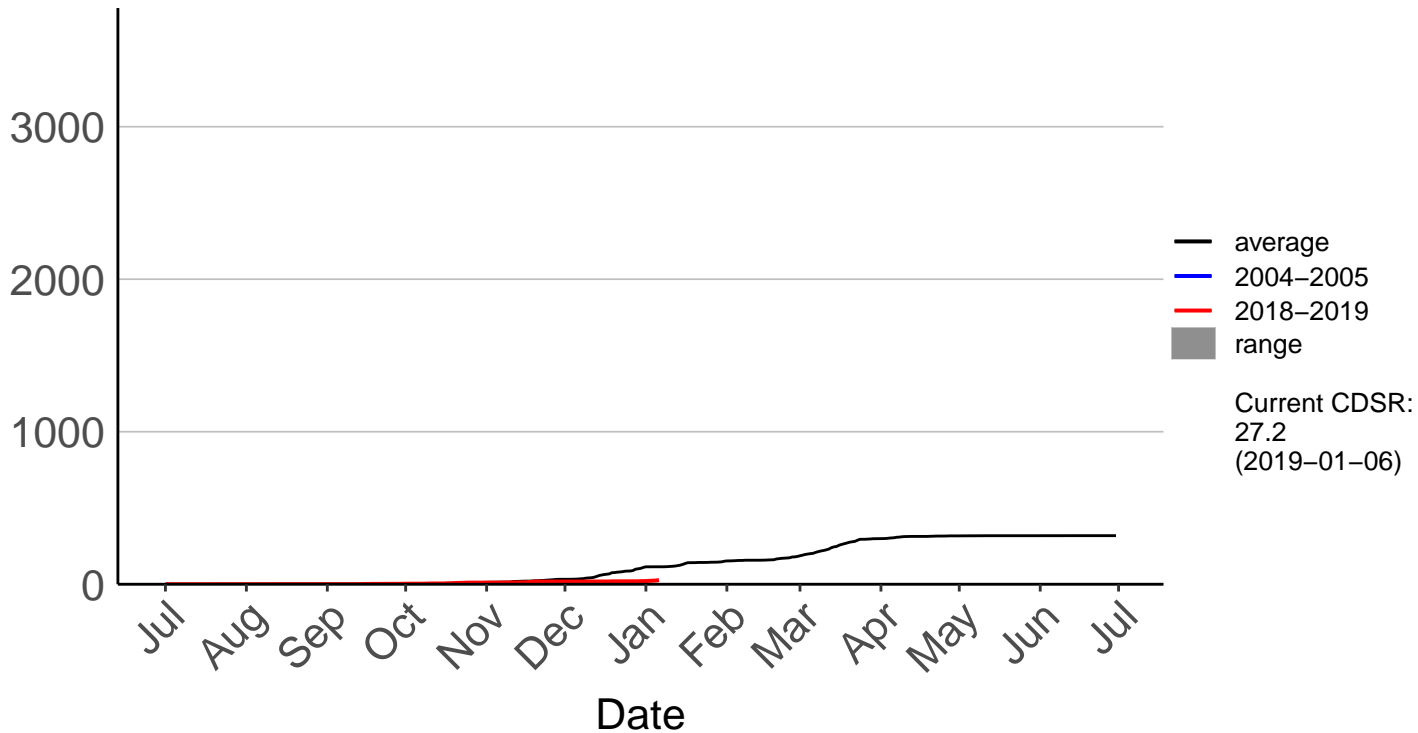

Hamilton Raws

Cumulative Fire Severity Rating