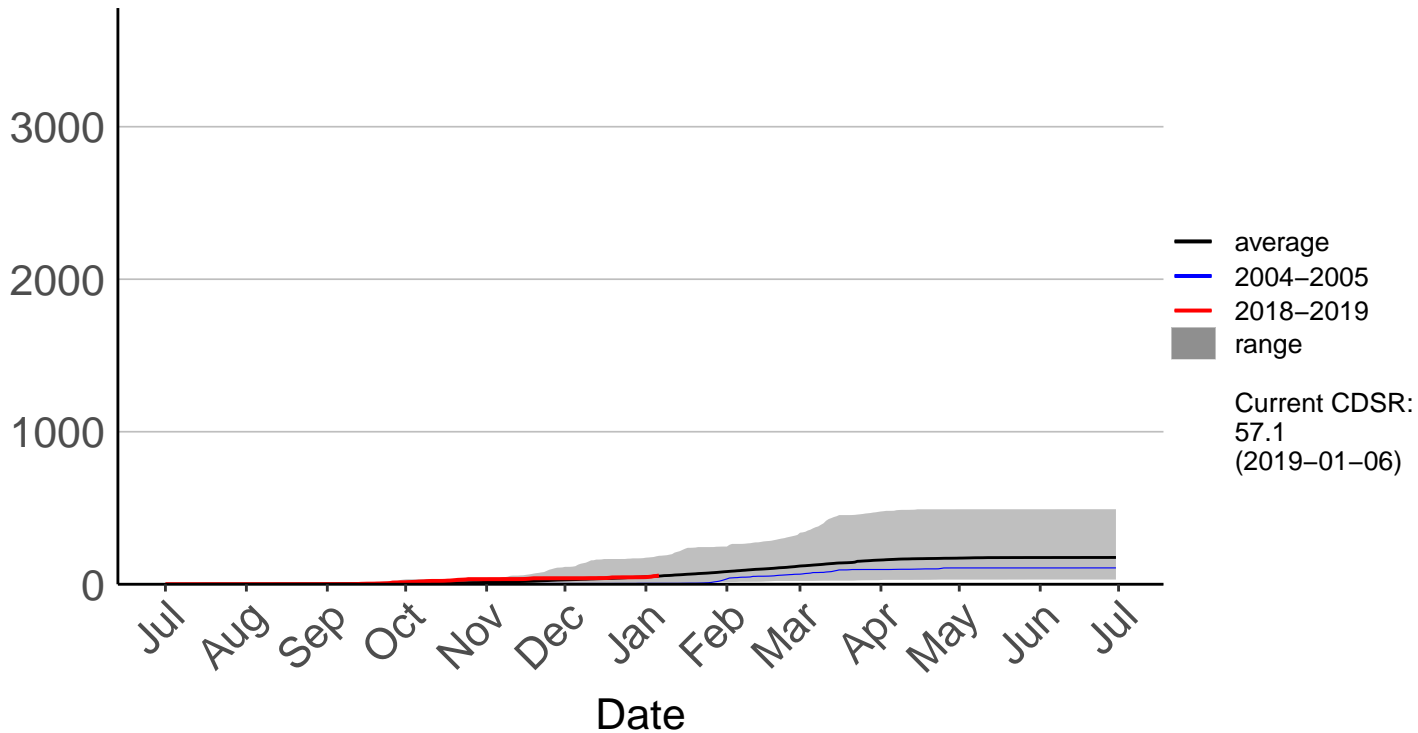

Waeranga Raws

Cumulative Fire Severity Rating

Waihi Gold Raws – DISCONTINUED

Cumulative Fire Severity Rating

- average
- 2004-2005
- 2018-2019
- range

Current CDSR:
62
(2018-06-18)

Date

Waihi Raws

Cumulative Fire Severity Rating

Waikawau Bay Raws

Cumulative Fire Severity Rating

Waitomo Raws

Cumulative Fire Severity Rating

Whangamata Raws

Cumulative Fire Severity Rating