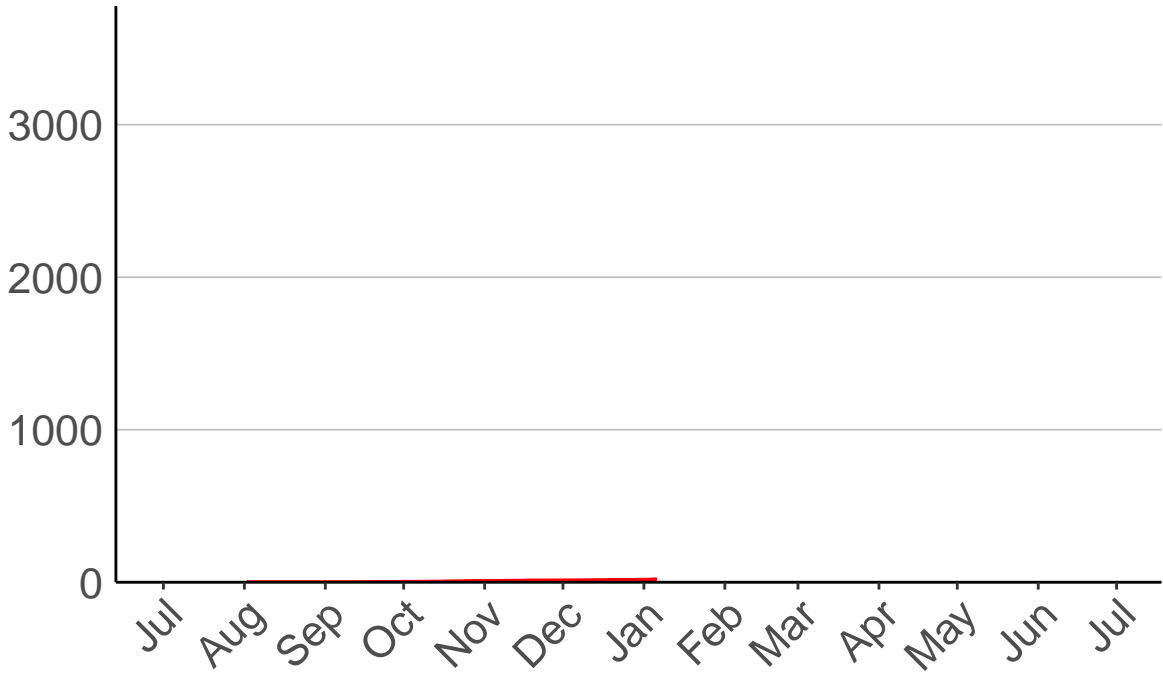

Paeroa Raws

Cumulative Fire Severity Rating

Piopio Raws

Cumulative Fire Severity Rating

Port Taharoa Aws

Cumulative Fire Severity Rating

Taharoa Raws

Cumulative Fire Severity Rating

- average
- 2004-2005
- 2018-2019
- range

Current CDSR:
21.9
(2019-01-06)

Date

Te Akau Raws

Cumulative Fire Severity Rating

- average
- 2004-2005
- 2018-2019
- range

Current CDSR:
19.1
(2019-01-06)

Date