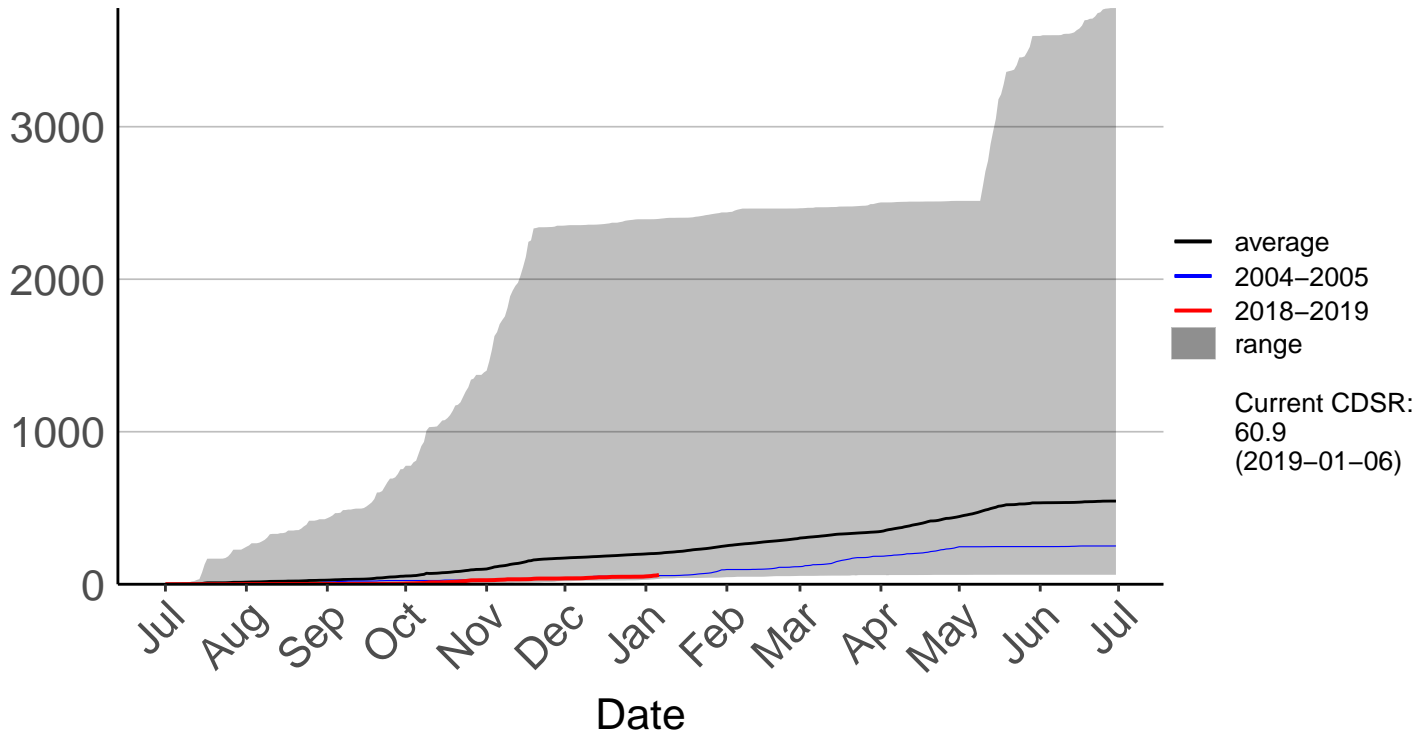

Waikawau Bay Raws

Cumulative Fire Severity Rating