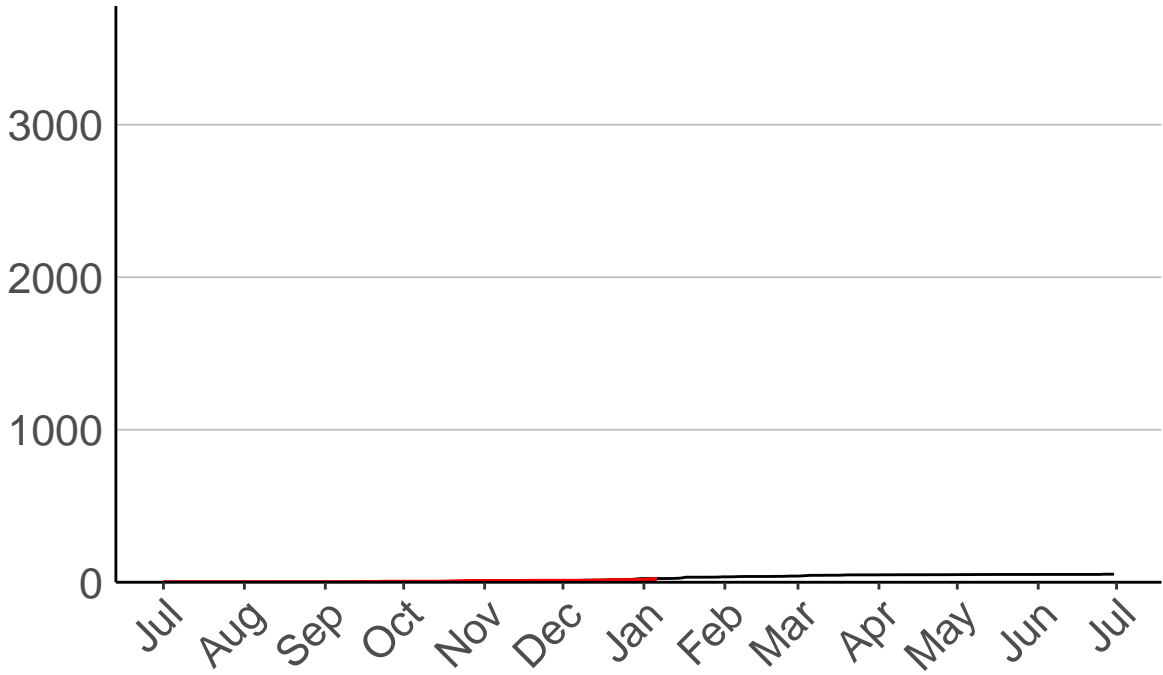

Paeroa Raws

Cumulative Fire Severity Rating

Piopio Raws

Cumulative Fire Severity Rating

Port Taharoa Aws

Cumulative Fire Severity Rating

Taharoa Raws

Cumulative Fire Severity Rating

- average
- 2004-2005
- 2018-2019
- range

Current CDSR:
21.9
(2019-01-06)

Date

Te Akau Raws

Cumulative Fire Severity Rating

- average
- 2004-2005
- 2018-2019
- range

Current CDSR:
19.1
(2019-01-06)

Date