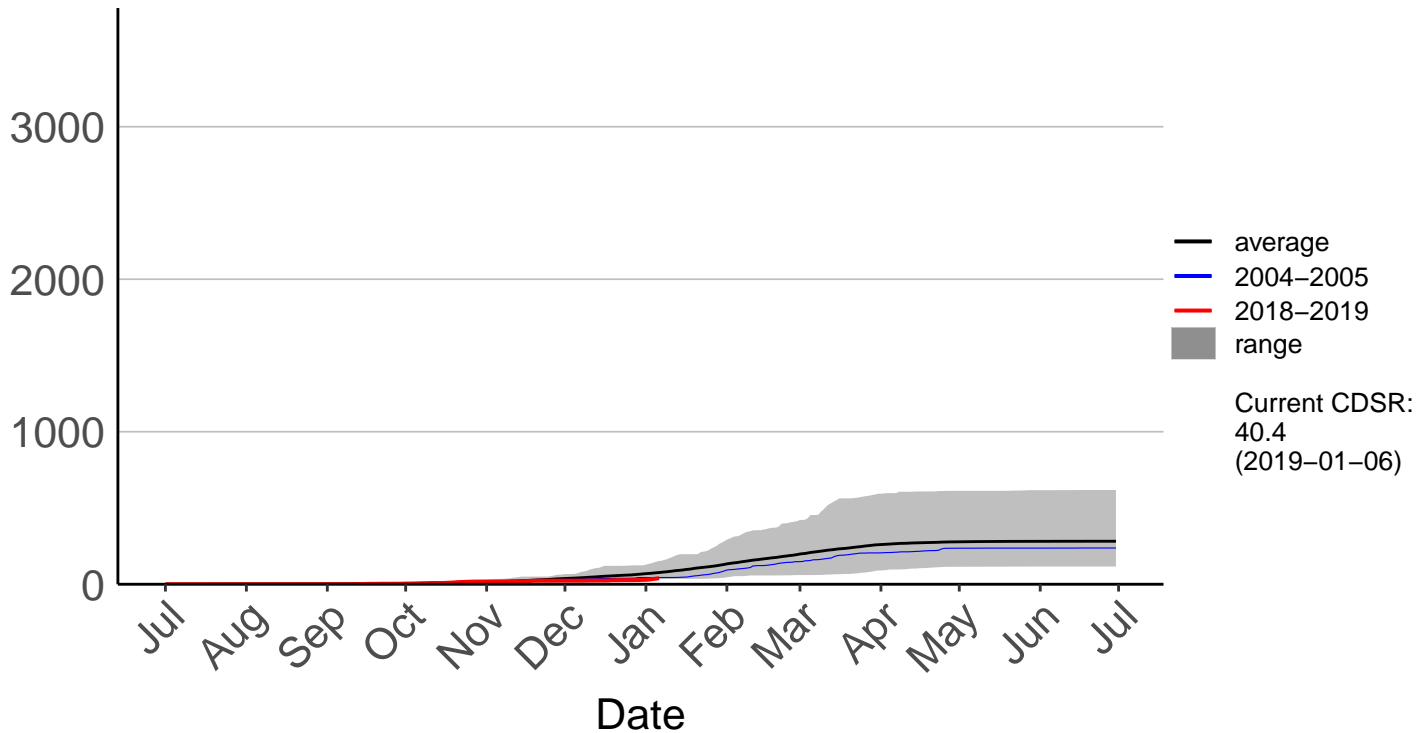

Athol Raws

Cumulative Fire Severity Rating

Hamilton Aws

Cumulative Fire Severity Rating

Hamilton Raws

Cumulative Fire Severity Rating

Paeroa Aws

Cumulative Fire Severity Rating

- average
- 2004-2005
- 2018-2019
- range

Current CDSR:
21.9
(2019-01-06)

Date

Te Akau Raws

Cumulative Fire Severity Rating

- average
- 2004-2005
- 2018-2019
- range

Current CDSR:
19.1
(2019-01-06)

Date