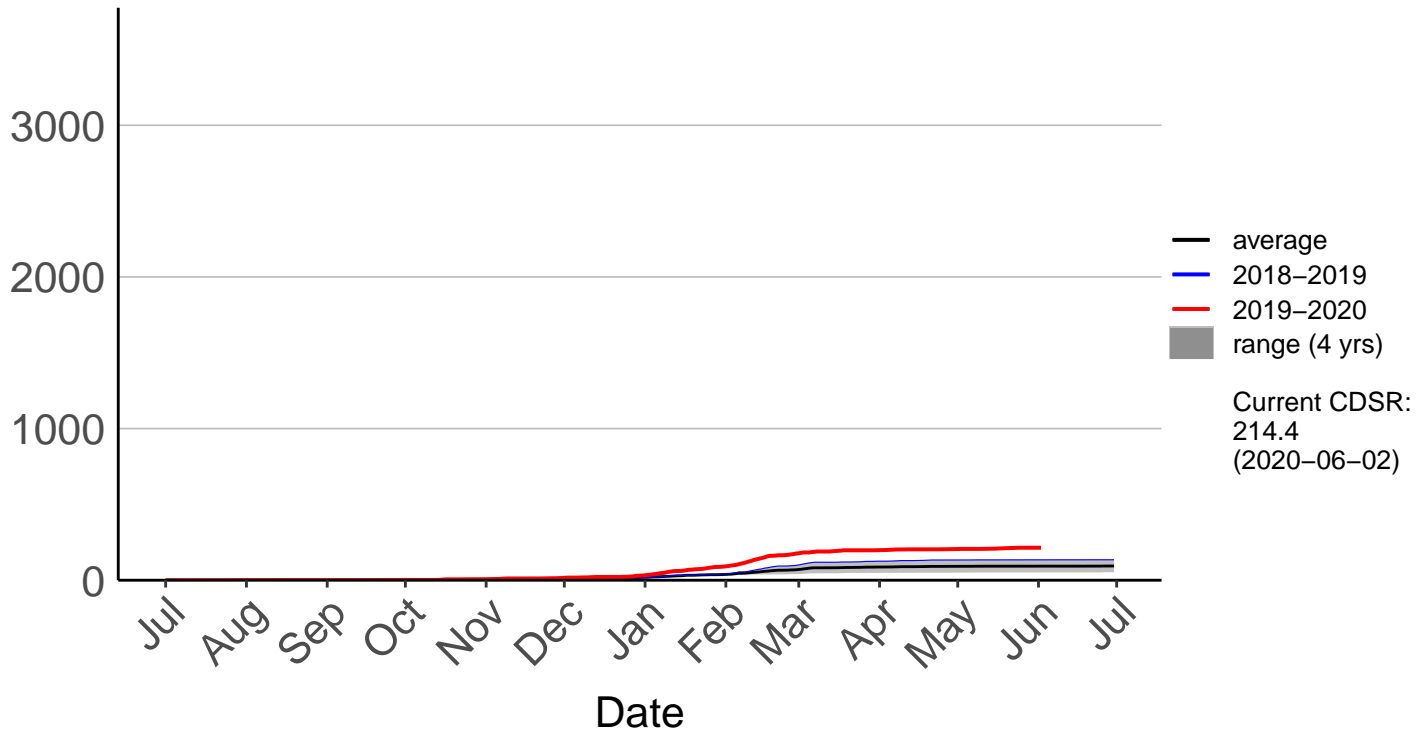

Cumulative Fire Severity Rating

Port Taharoa Aws (Jul 1996 to Jun 2020)

Cumulative Fire Severity Rating

Taharoa Raws (May 2017 to Jun 2020)

Cumulative Fire Severity Rating

Te Akau Raws (Aug 2018 to Jun 2020)

Cumulative Fire Severity Rating

Waeranga Raws (Oct 2017 to Jun 2020)

Cumulative Fire Severity Rating

Waihi Gold Raws (May 1998 to Jun 2018) – DISCONTINUED

Cumulative Fire Severity Rating

Waihi Raws (May 2017 to Jun 2020)