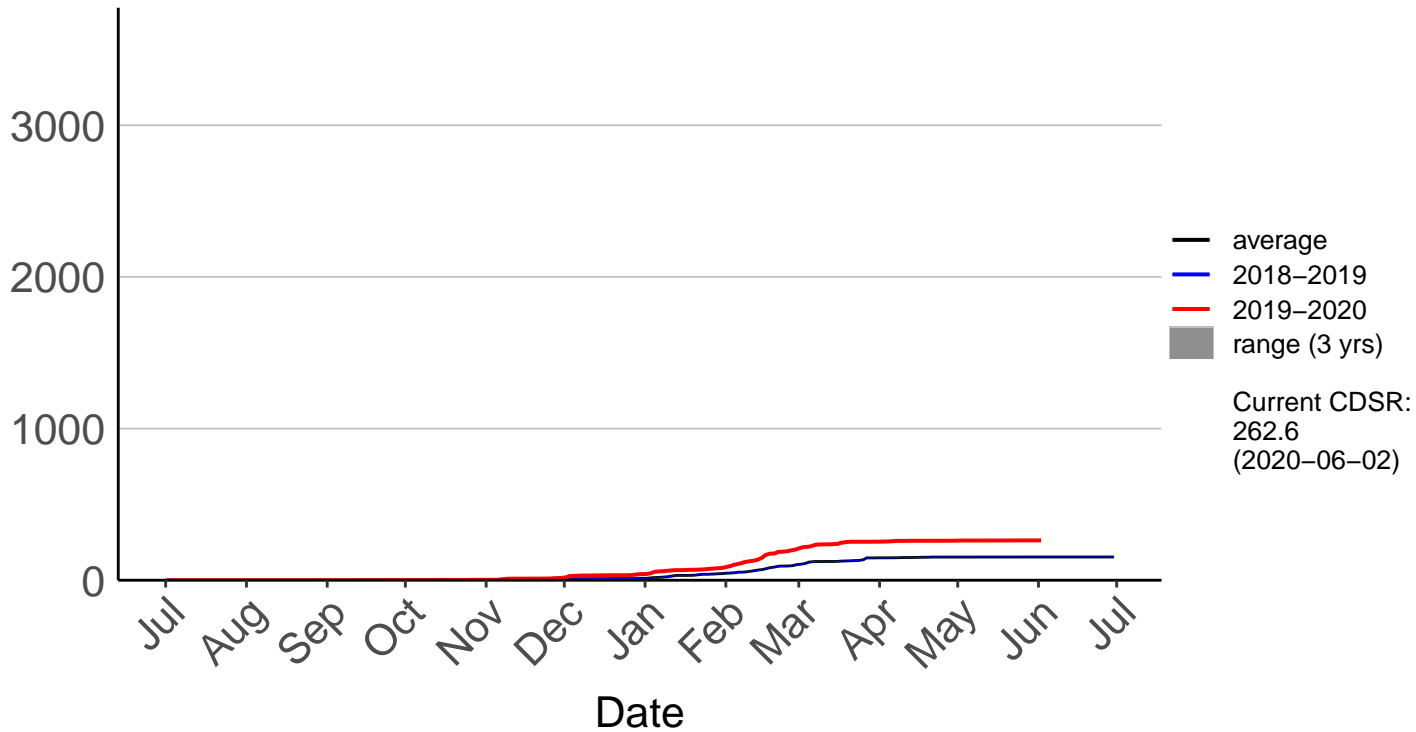

Athol Raws (Sep 1996 to Jun 2020)

Cumulative Fire Severity Rating

Hamilton Aws (Jul 1996 to Jun 2020)

Cumulative Fire Severity Rating

- average
- 2018-2019
- 2019-2020
- range (24 yrs)

Current CDSR:
124.3
(2020-01-14)

Hamilton Raws (Mar 2017 to Jun 2020)

Cumulative Fire Severity Rating

Paeroa Aws (Jul 1996 to Jun 2020)

Cumulative Fire Severity Rating

Paeroa Raws (May 2017 to Jun 2020)

Cumulative Fire Severity Rating

Piopio Raws (Oct 2017 to Jun 2020)

Cumulative Fire Severity Rating

Port Taharoa Aws (Jul 1996 to Jun 2020)

Cumulative Fire Severity Rating

Taharoa Raws (May 2017 to Jun 2020)

Cumulative Fire Severity Rating

Te Akau Raws (Aug 2018 to Jun 2020)