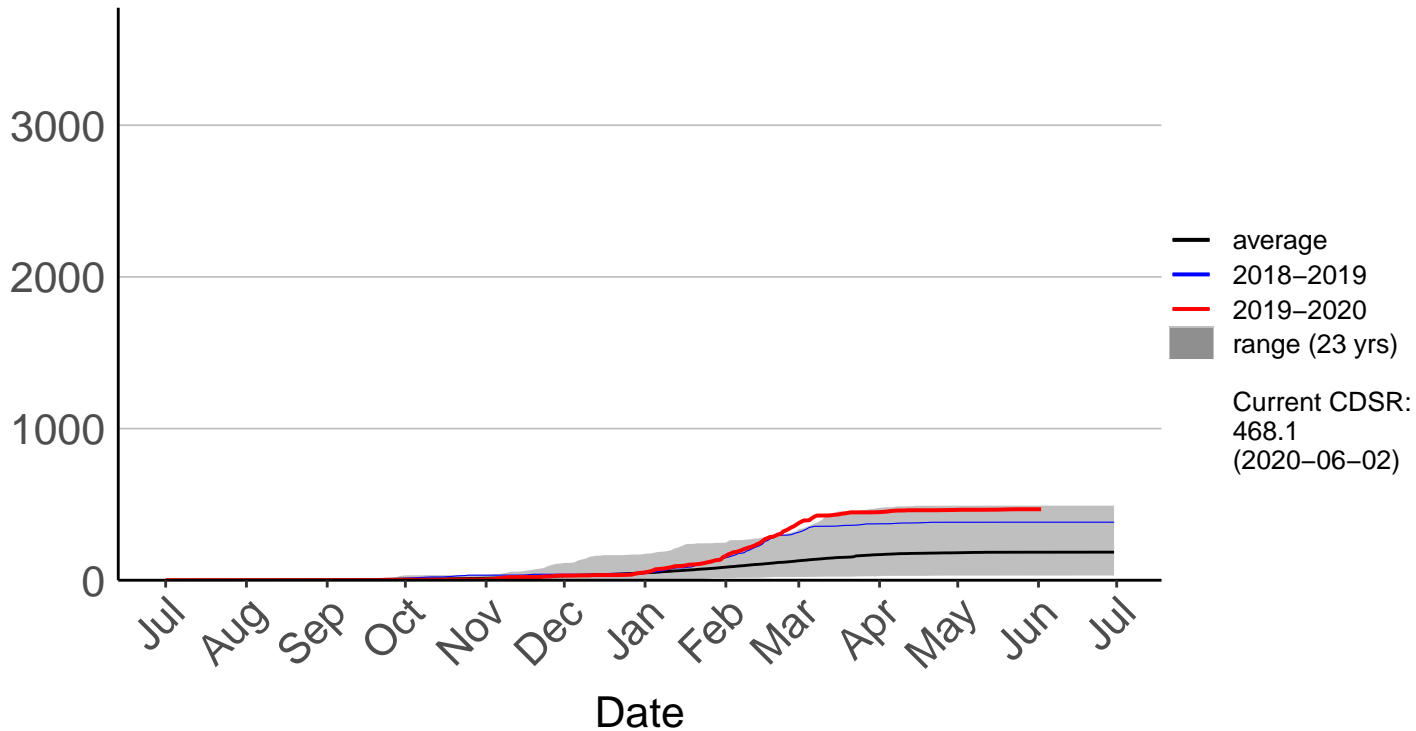

Cumulative Fire Severity Rating

Waeranga Raws (Oct 2017 to Jun 2020)

Cumulative Fire Severity Rating

Waihi Gold Raws (May 1998 to Jun 2018) – DISCONTINUED

Cumulative Fire Severity Rating

Waihi Raws (May 2017 to Jun 2020)

Cumulative Fire Severity Rating

Waikawau Bay Raws (May 1998 to Jun 2020)

Cumulative Fire Severity Rating

Waitomo Raws (Jun 1998 to Jun 2020)

Cumulative Fire Severity Rating

Whangamata Raws (Jul 1996 to Jun 2020)