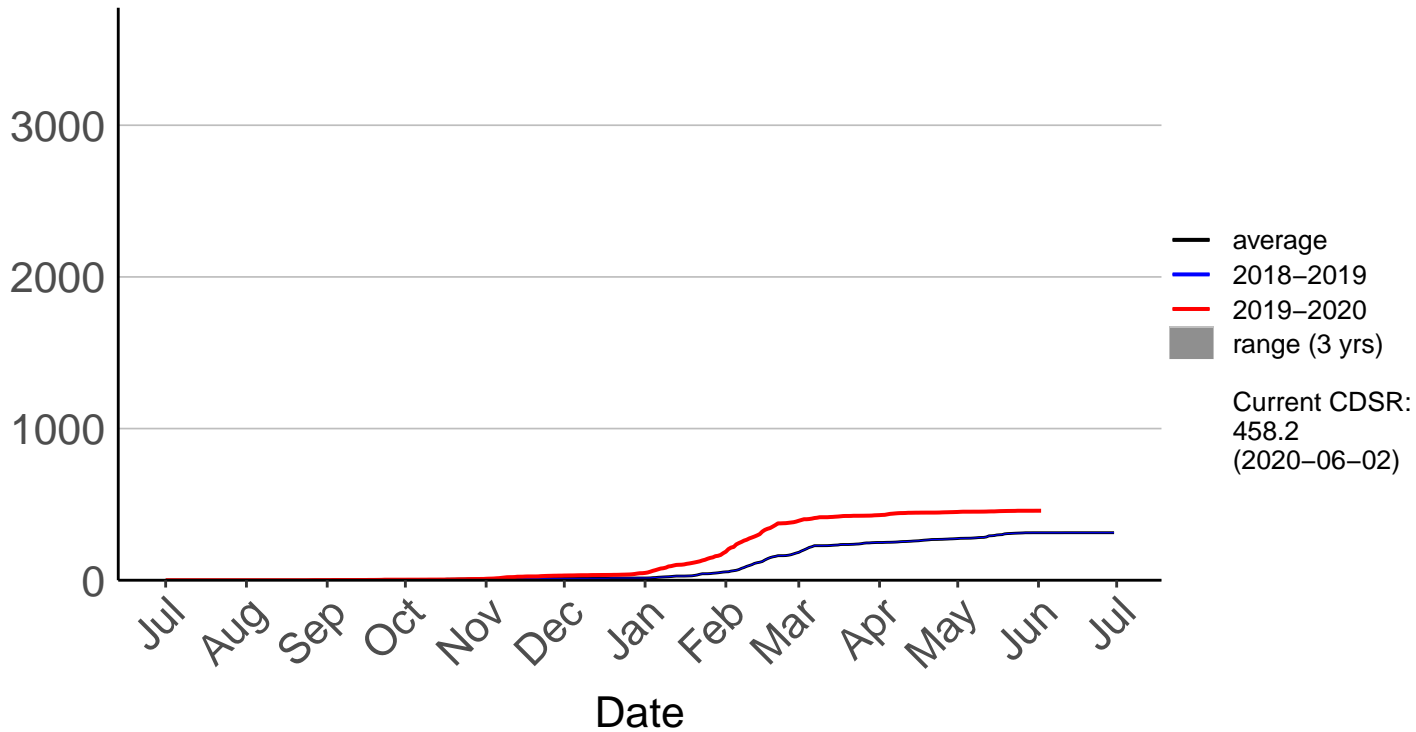

Athol Raws (Sep 1996 to Jun 2020)

Cumulative Fire Severity Rating

Hamilton Aws (Jul 1996 to Jun 2020)

Cumulative Fire Severity Rating

- average
- 2018-2019
- 2019-2020
- range (24 yrs)

Current CDSR:
124.3
(2020-01-14)

Cumulative Fire Severity Rating

Port Taharoa Aws (Jul 1996 to Jun 2020)

Cumulative Fire Severity Rating

Taharoa Raws (May 2017 to Jun 2020)

Cumulative Fire Severity Rating

Te Akau Raws (Aug 2018 to Jun 2020)

Cumulative Fire Severity Rating

Waeranga Raws (Oct 2017 to Jun 2020)

Cumulative Fire Severity Rating

Waihi Gold Raws (May 1998 to Jun 2018) – DISCONTINUED

Cumulative Fire Severity Rating

Waihi Raws (May 2017 to Jun 2020)