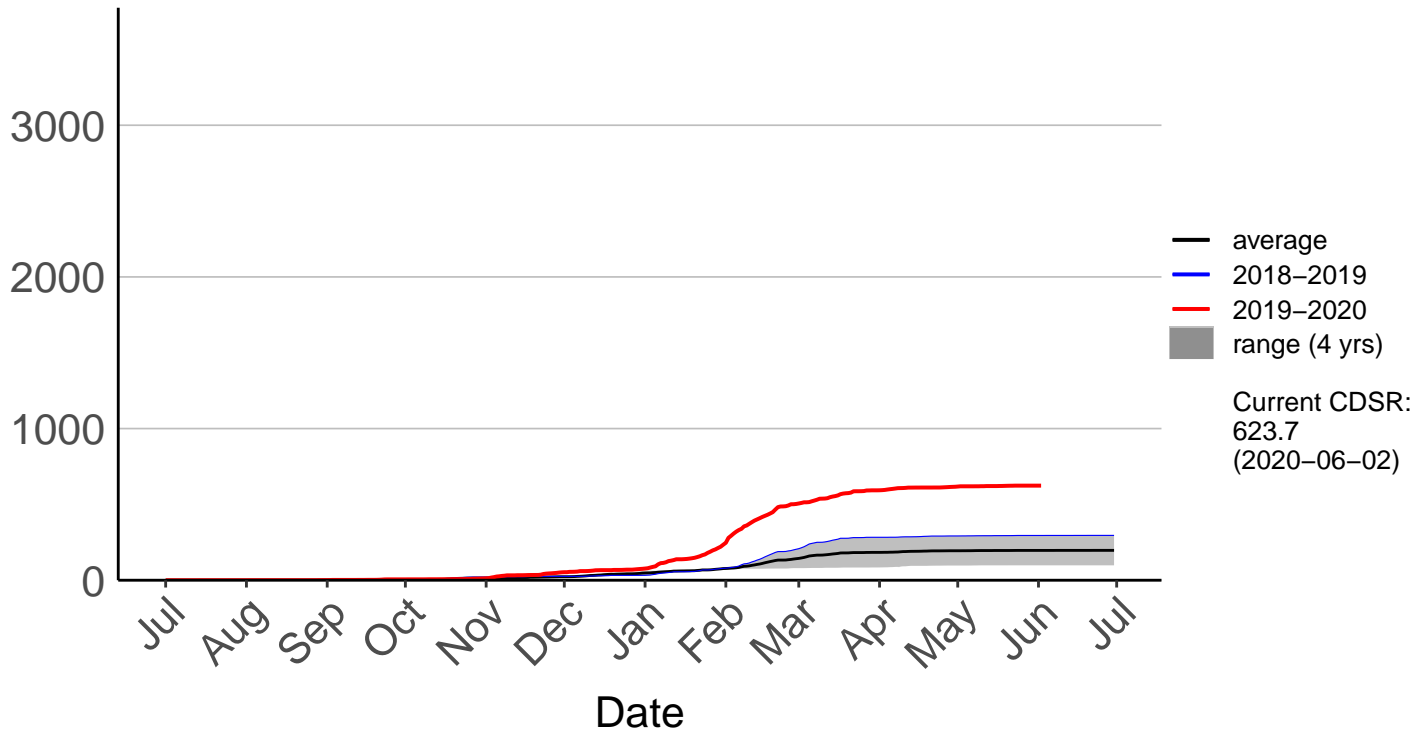

Cumulative Fire Severity Rating

Port Taharoa Aws (Jul 1996 to Jun 2020)

Cumulative Fire Severity Rating

Taharoa Raws (May 2017 to Jun 2020)

Cumulative Fire Severity Rating

Te Akau Raws (Aug 2018 to Jun 2020)

Cumulative Fire Severity Rating

Waeranga Raws (Oct 2017 to Jun 2020)

Cumulative Fire Severity Rating

Waihi Gold Raws (May 1998 to Jun 2018) – DISCONTINUED

Cumulative Fire Severity Rating

Waihi Raws (May 2017 to Jun 2020)

Cumulative Fire Severity Rating

Waikawau Bay Raws (May 1998 to Jun 2020)

Cumulative Fire Severity Rating

Waitomo Raws (Jun 1998 to Jun 2020)

Cumulative Fire Severity Rating

Whangamata Raws (Jul 1996 to Jun 2020)