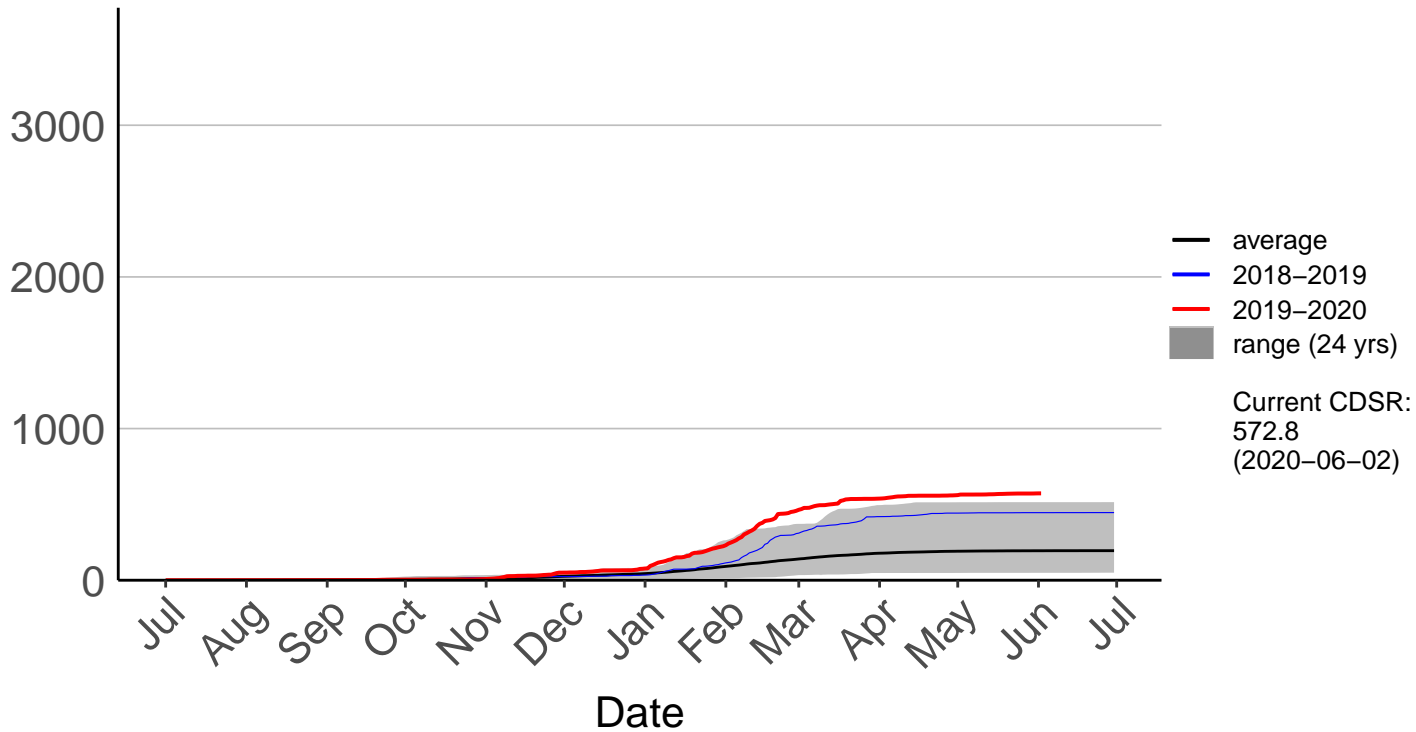

Athol Raws (Sep 1996 to Jun 2020)

Cumulative Fire Severity Rating

Hamilton Aws (Jul 1996 to Jun 2020)

Cumulative Fire Severity Rating

- average
- 2018-2019
- 2019-2020
- range (24 yrs)

Current CDSR:
124.3
(2020-01-14)