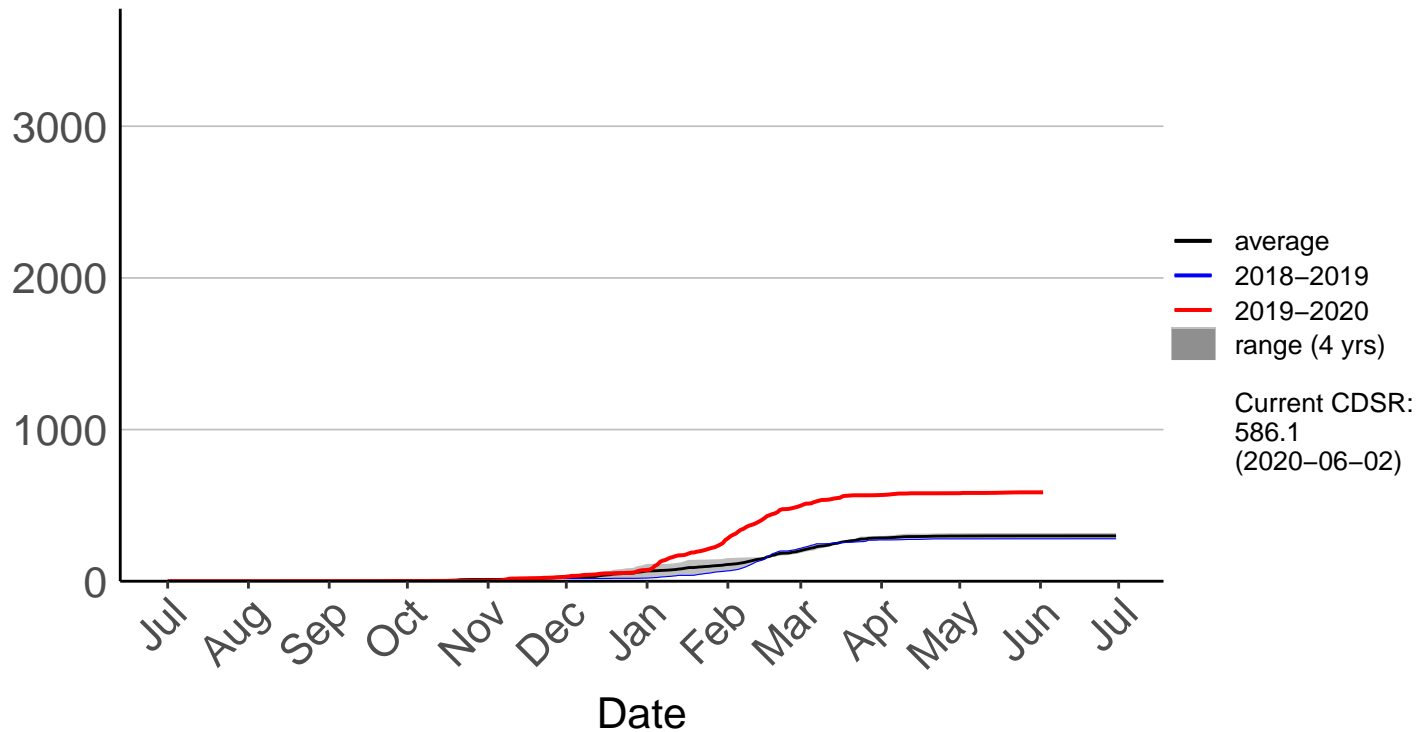

Hamilton Raws (Mar 2017 to Jun 2020)

Cumulative Fire Severity Rating