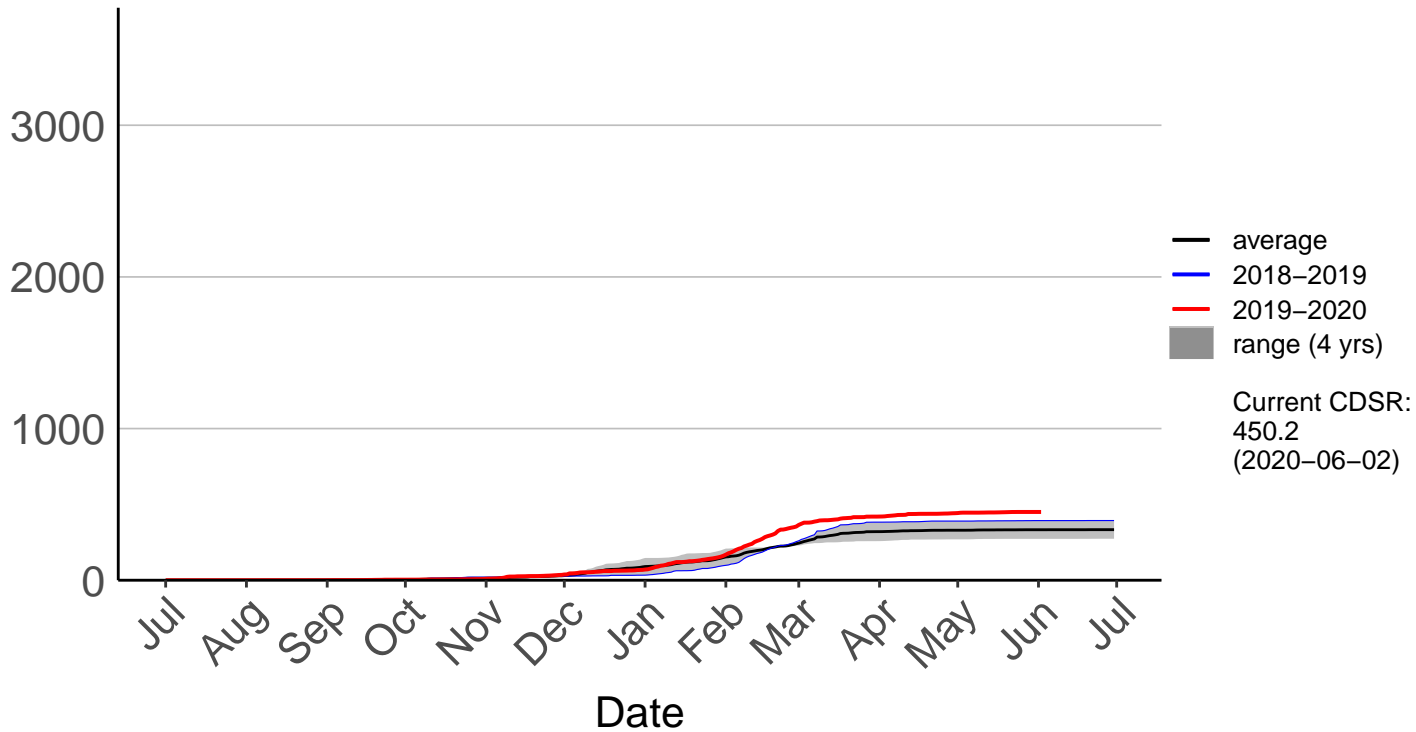

Athol Raws (Sep 1996 to Jun 2020)

Cumulative Fire Severity Rating

Hamilton Aws (Jul 1996 to Jun 2020)

Cumulative Fire Severity Rating

- average
- 2018-2019
- 2019-2020
- range (24 yrs)

Current CDSR:
124.3
(2020-01-14)

Hamilton Raws (Mar 2017 to Jun 2020)

Cumulative Fire Severity Rating

Paeroa Aws (Jul 1996 to Jun 2020)

Cumulative Fire Severity Rating

Paeroa Raws (May 2017 to Jun 2020)

Cumulative Fire Severity Rating

Piopio Raws (Oct 2017 to Jun 2020)

Cumulative Fire Severity Rating

Port Taharoa Aws (Jul 1996 to Jun 2020)

Cumulative Fire Severity Rating

Taharoa Raws (May 2017 to Jun 2020)

Cumulative Fire Severity Rating

Te Akau Raws (Aug 2018 to Jun 2020)