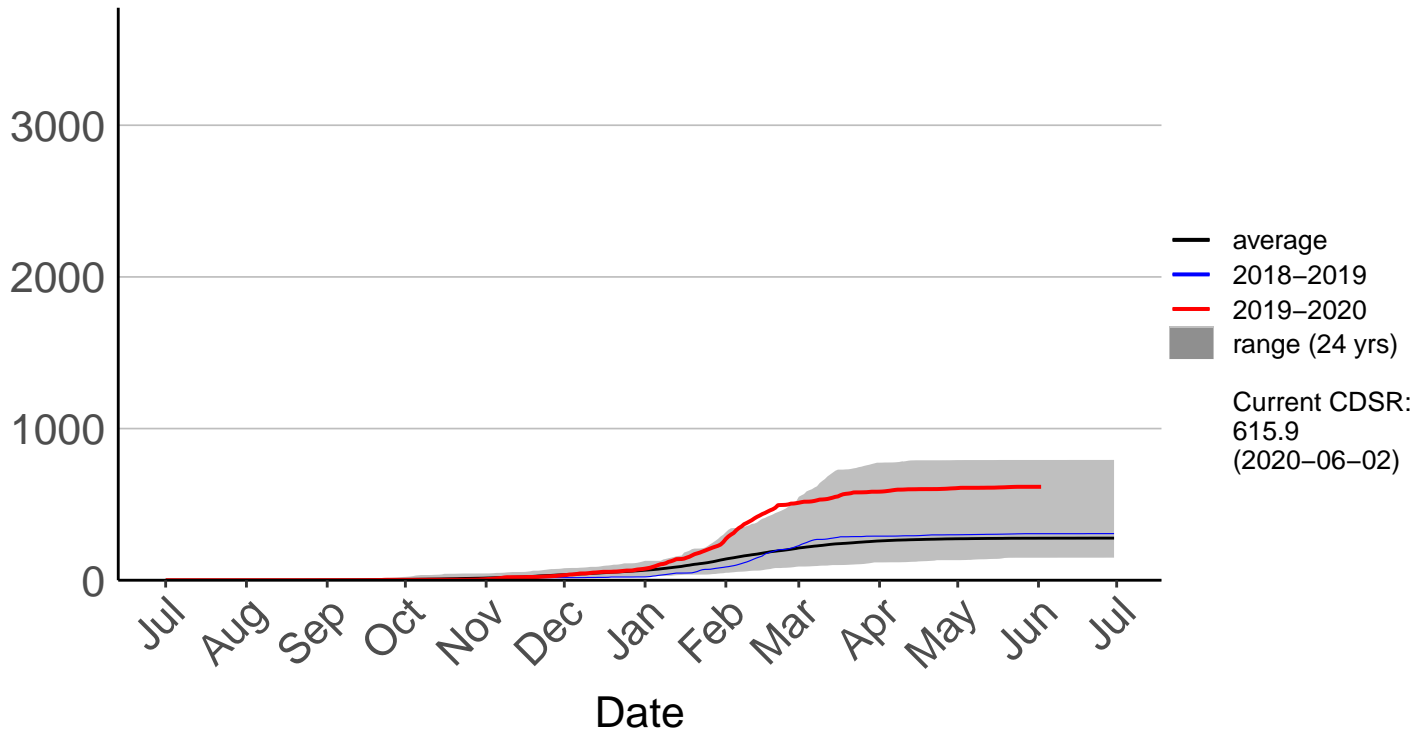

Paeroa Aws (Jul 1996 to Jun 2020)

Cumulative Fire Severity Rating