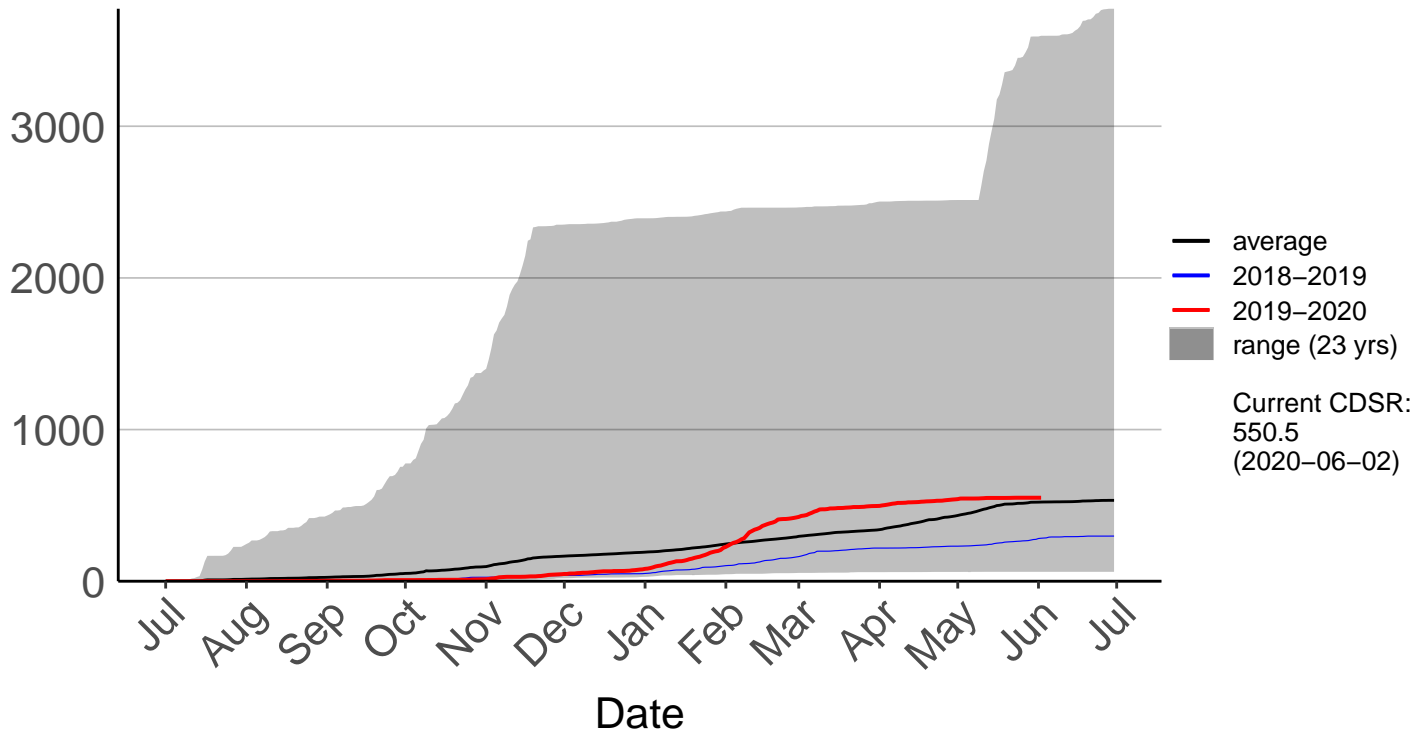

Cumulative Fire Severity Rating

Port Taharoa Aws (Jul 1996 to Jun 2020)

Cumulative Fire Severity Rating

Taharoa Raws (May 2017 to Jun 2020)

Cumulative Fire Severity Rating

Te Akau Raws (Aug 2018 to Jun 2020)

Cumulative Fire Severity Rating

Waeranga Raws (Oct 2017 to Jun 2020)

Cumulative Fire Severity Rating

Waihi Gold Raws (May 1998 to Jun 2018) – DISCONTINUED

Cumulative Fire Severity Rating

Waihi Raws (May 2017 to Jun 2020)

Cumulative Fire Severity Rating

Waikawau Bay Raws (May 1998 to Jun 2020)

Cumulative Fire Severity Rating

Waitomo Raws (Jun 1998 to Jun 2020)

Cumulative Fire Severity Rating

Whangamata Raws (Jul 1996 to Jun 2020)