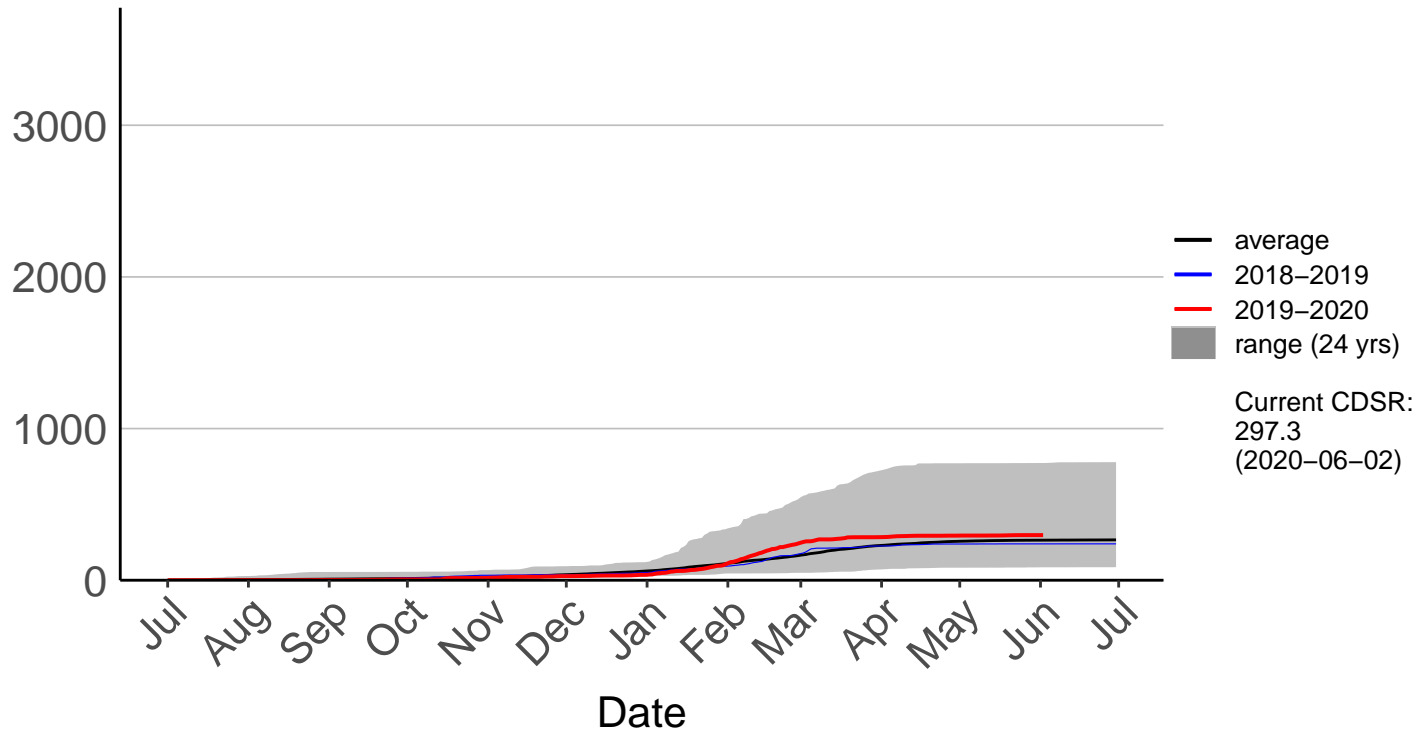

Athol Raws (Sep 1996 to Jun 2020)

Cumulative Fire Severity Rating

Hamilton Aws (Jul 1996 to Jun 2020)

Cumulative Fire Severity Rating

- average
- 2018-2019
- 2019-2020
- range (24 yrs)

Current CDSR:
124.3
(2020-01-14)

Hamilton Raws (Mar 2017 to Jun 2020)

Cumulative Fire Severity Rating

Paeroa Aws (Jul 1996 to Jun 2020)

Cumulative Fire Severity Rating

Paeroa Raws (May 2017 to Jun 2020)

Cumulative Fire Severity Rating

Piopio Raws (Oct 2017 to Jun 2020)

Cumulative Fire Severity Rating

Port Taharoa Aws (Jul 1996 to Jun 2020)

Cumulative Fire Severity Rating

Taharoa Raws (May 2017 to Jun 2020)

Cumulative Fire Severity Rating

Te Akau Raws (Aug 2018 to Jun 2020)