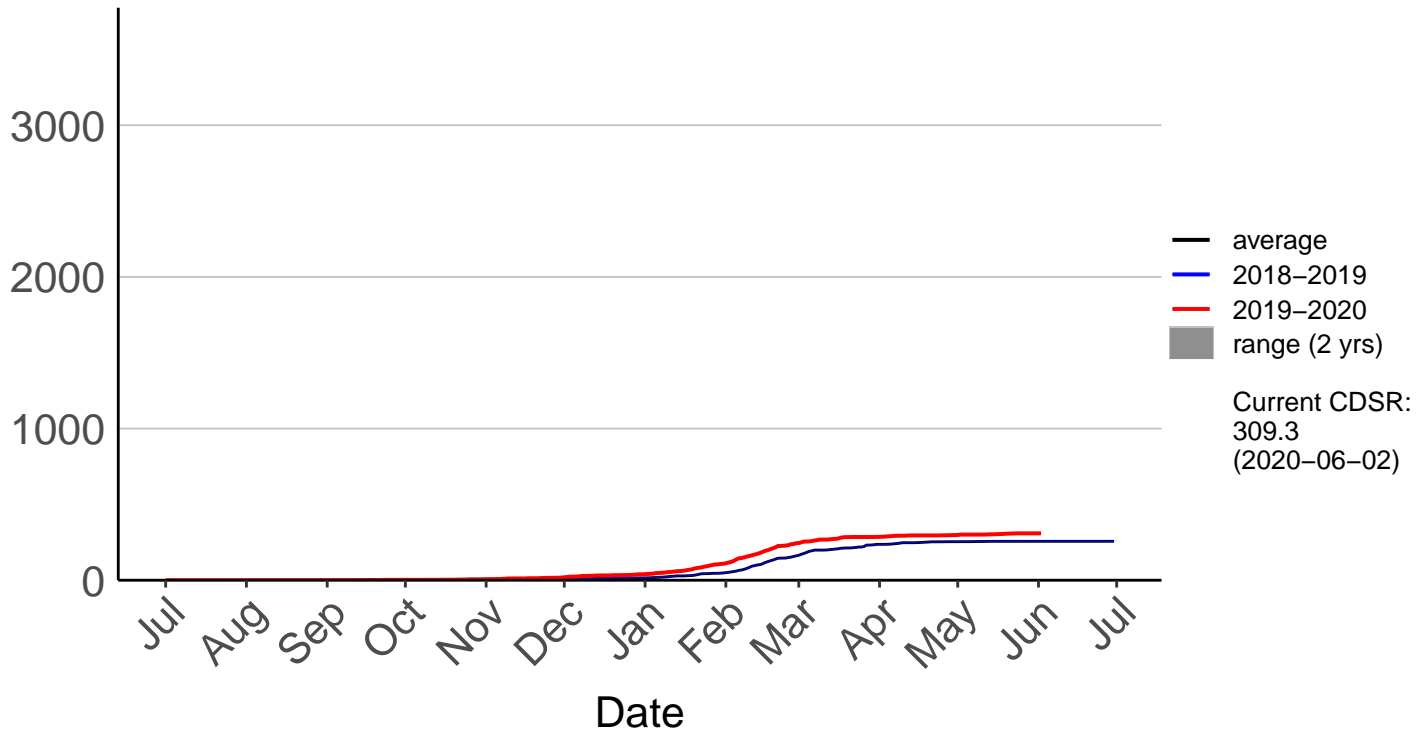

Cumulative Fire Severity Rating

Port Taharoa Aws (Jul 1996 to Jun 2020)

Cumulative Fire Severity Rating

Taharoa Raws (May 2017 to Jun 2020)

Cumulative Fire Severity Rating

Te Akau Raws (Aug 2018 to Jun 2020)

Cumulative Fire Severity Rating

Waeranga Raws (Oct 2017 to Jun 2020)

Cumulative Fire Severity Rating

Waihi Gold Raws (May 1998 to Jun 2018) – DISCONTINUED

Cumulative Fire Severity Rating

Waihi Raws (May 2017 to Jun 2020)