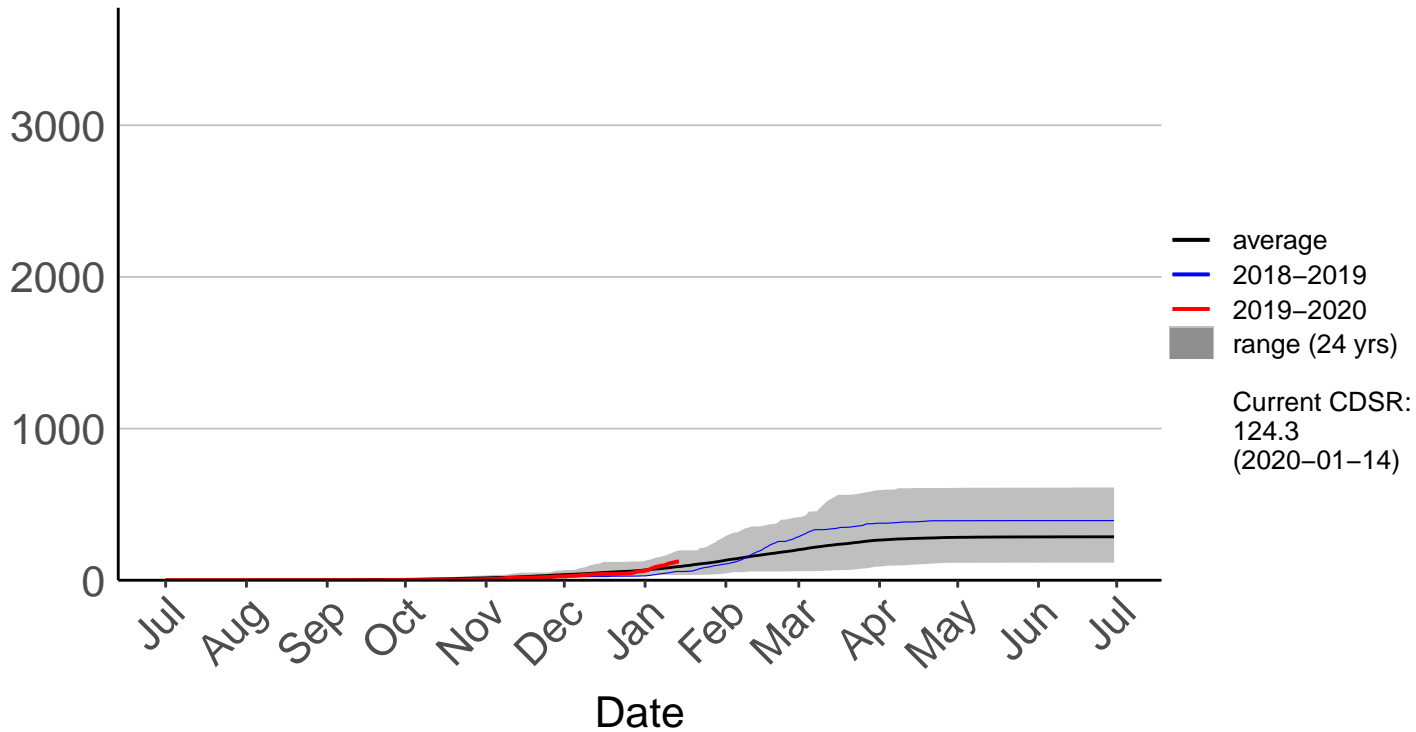

Athol Raws (Sep 1996 to Jun 2020)

Cumulative Fire Severity Rating

Hamilton Aws (Jul 1996 to Jun 2020)

Cumulative Fire Severity Rating

- average
- 2018-2019
- 2019-2020
- range (24 yrs)

Current CDSR:
124.3
(2020-01-14)