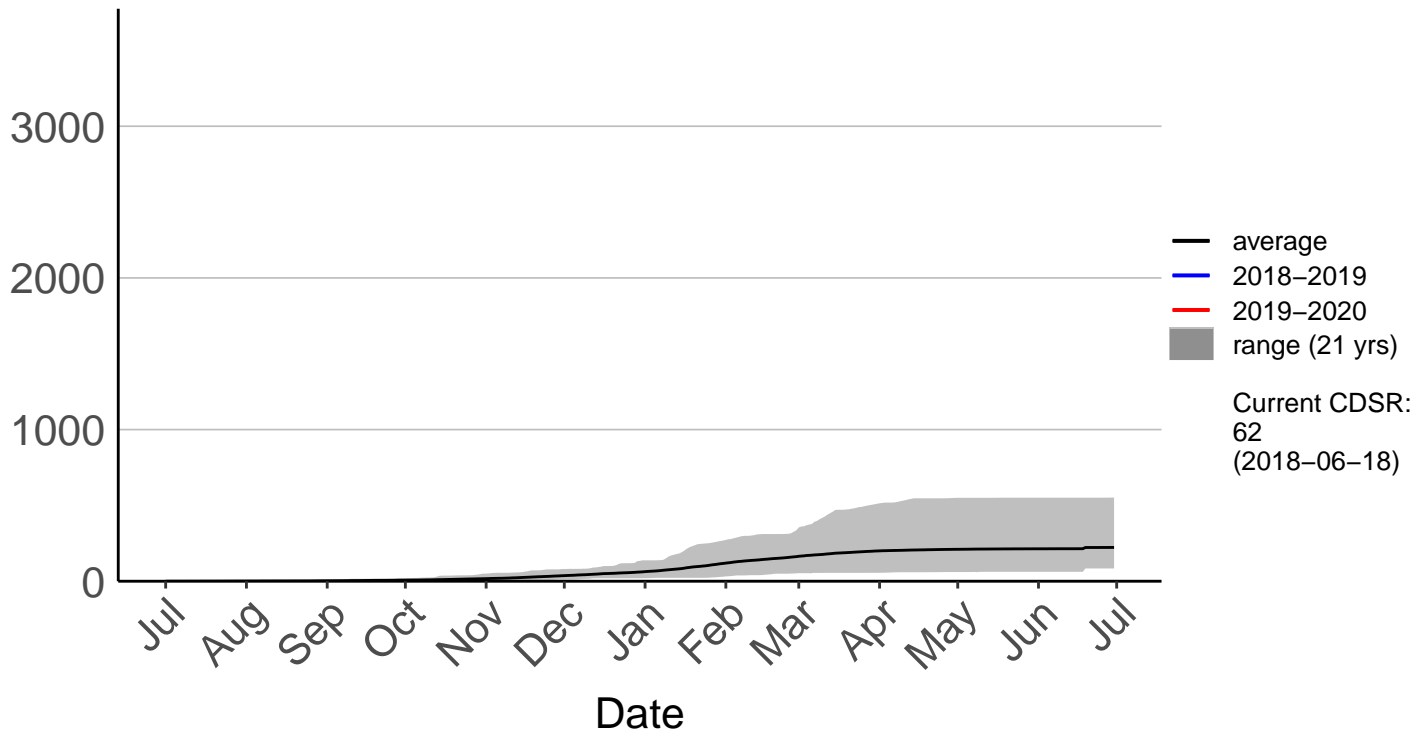

Cumulative Fire Severity Rating

Waeranga Raws (Oct 2017 to Jun 2020)

Cumulative Fire Severity Rating

Waihi Gold Raws (May 1998 to Jun 2018) – DISCONTINUED

Cumulative Fire Severity Rating

Waihi Raws (May 2017 to Jun 2020)

Cumulative Fire Severity Rating

Waikawau Bay Raws (May 1998 to Jun 2020)

Cumulative Fire Severity Rating

Waitomo Raws (Jun 1998 to Jun 2020)

Cumulative Fire Severity Rating

Whangamata Raws (Jul 1996 to Jun 2020)