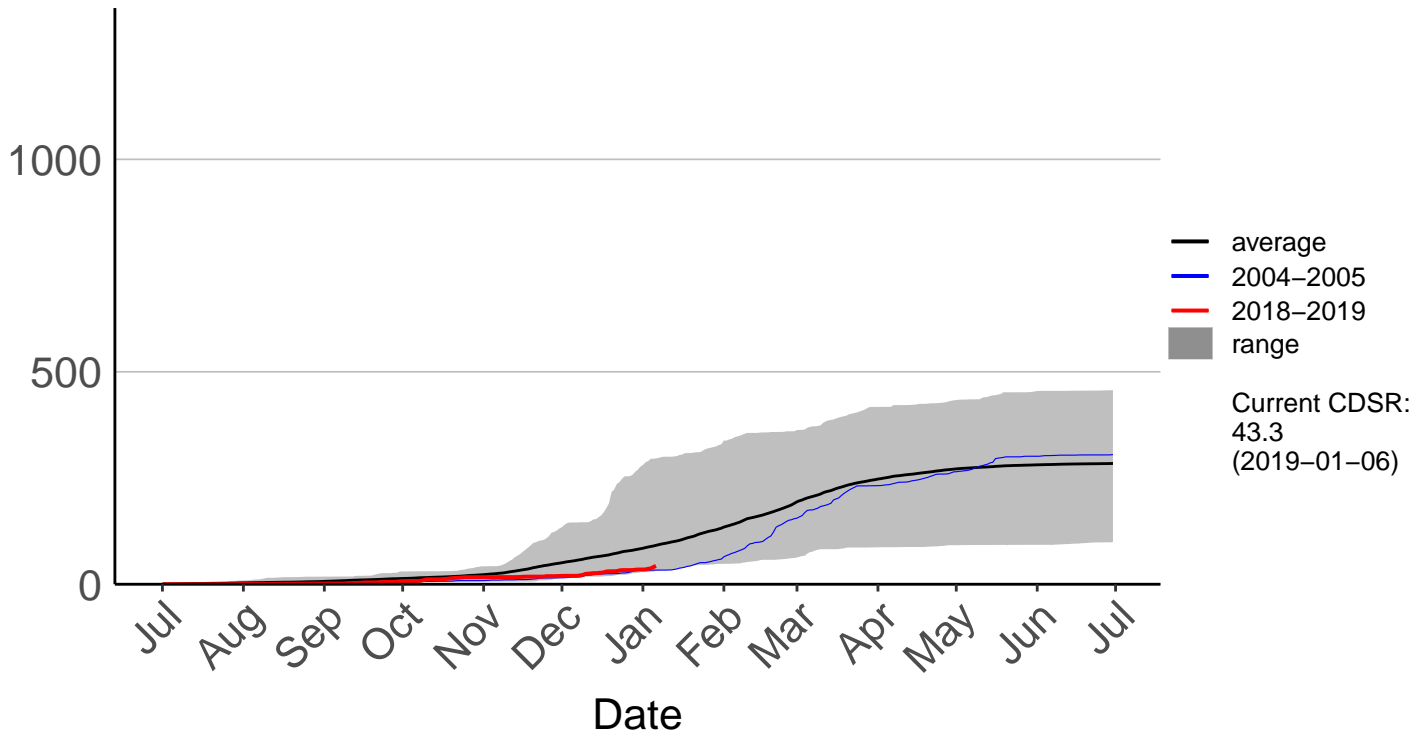

Paraparaumu Aero SYNOP

Cumulative Fire Severity Rating