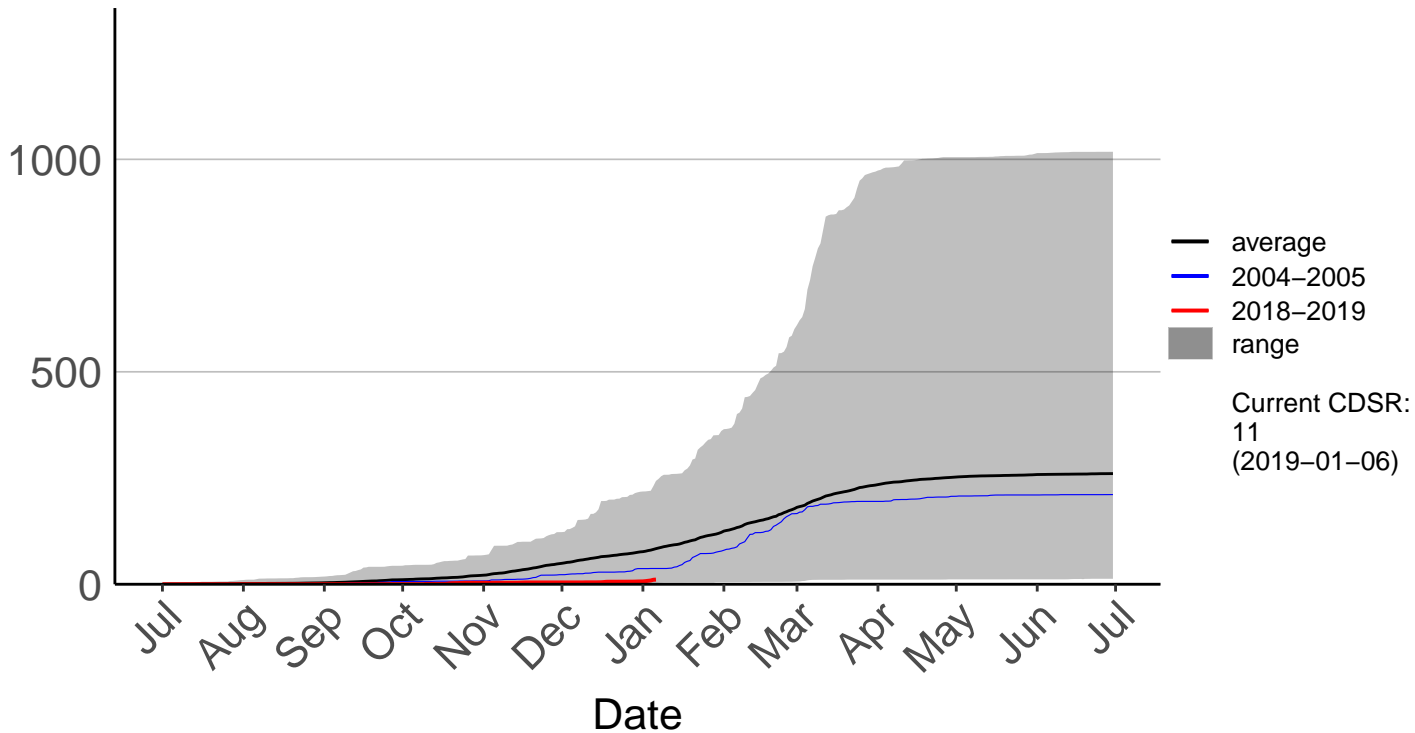

# Belmont Raws

Cumulative Fire Severity Rating