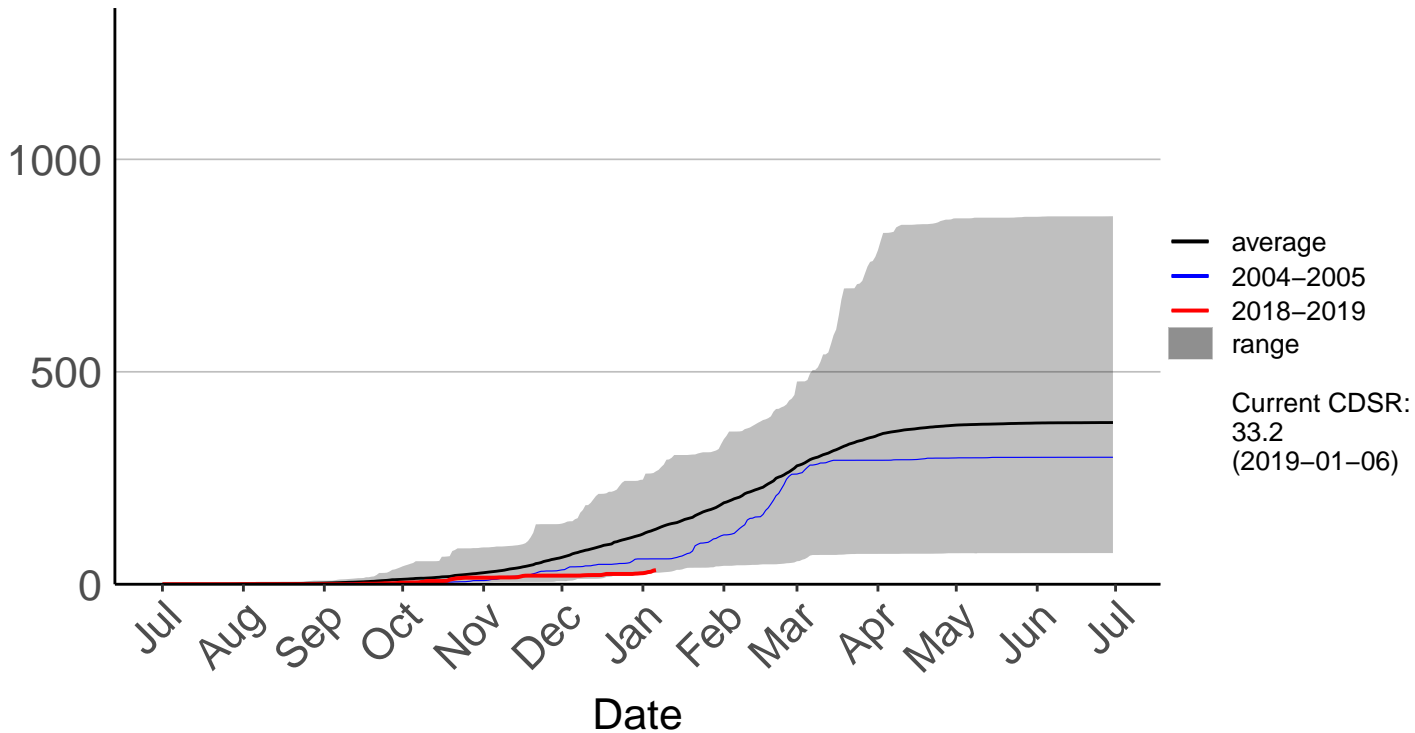

Remutaka Forest Park Raws

Cumulative Fire Severity Rating