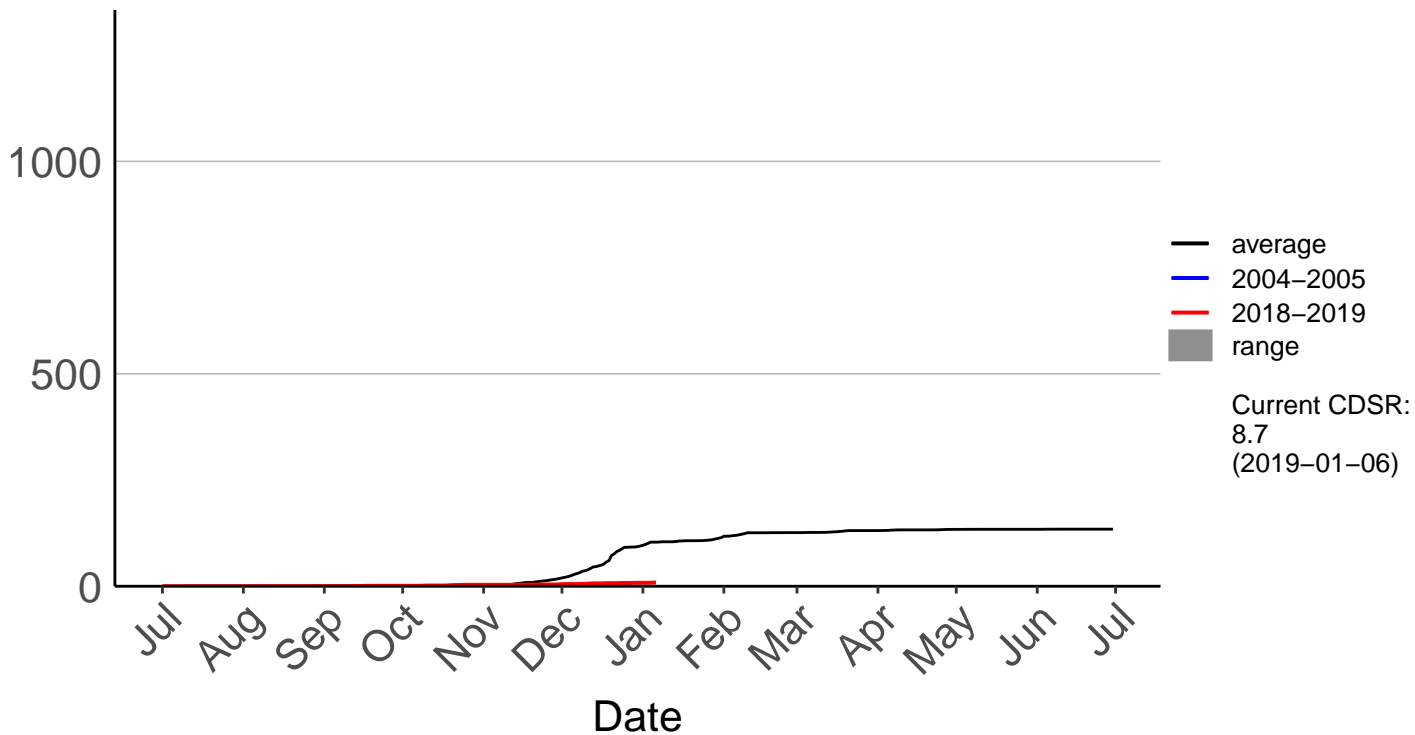

Te Horo Raws

Cumulative Fire Severity Rating