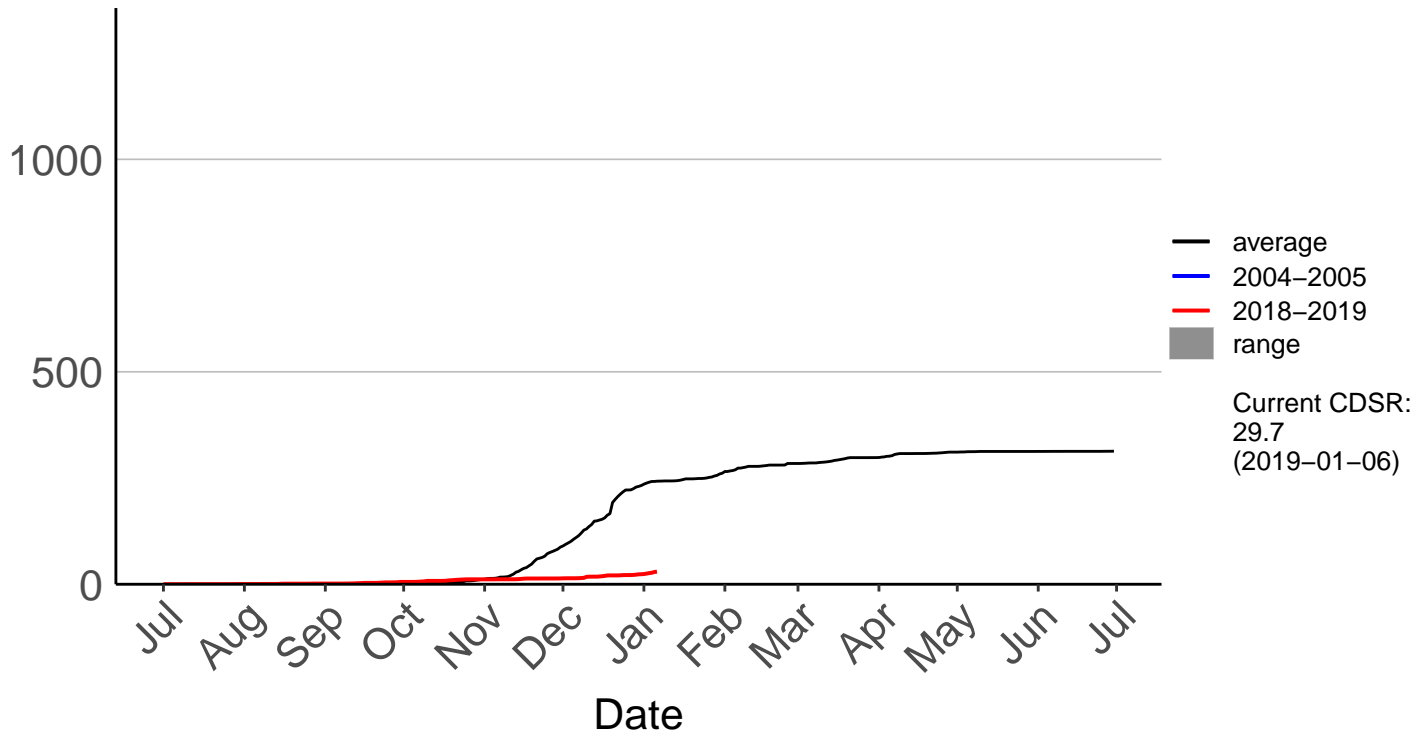

Porirua, Elsdon Park Aws

Cumulative Fire Severity Rating