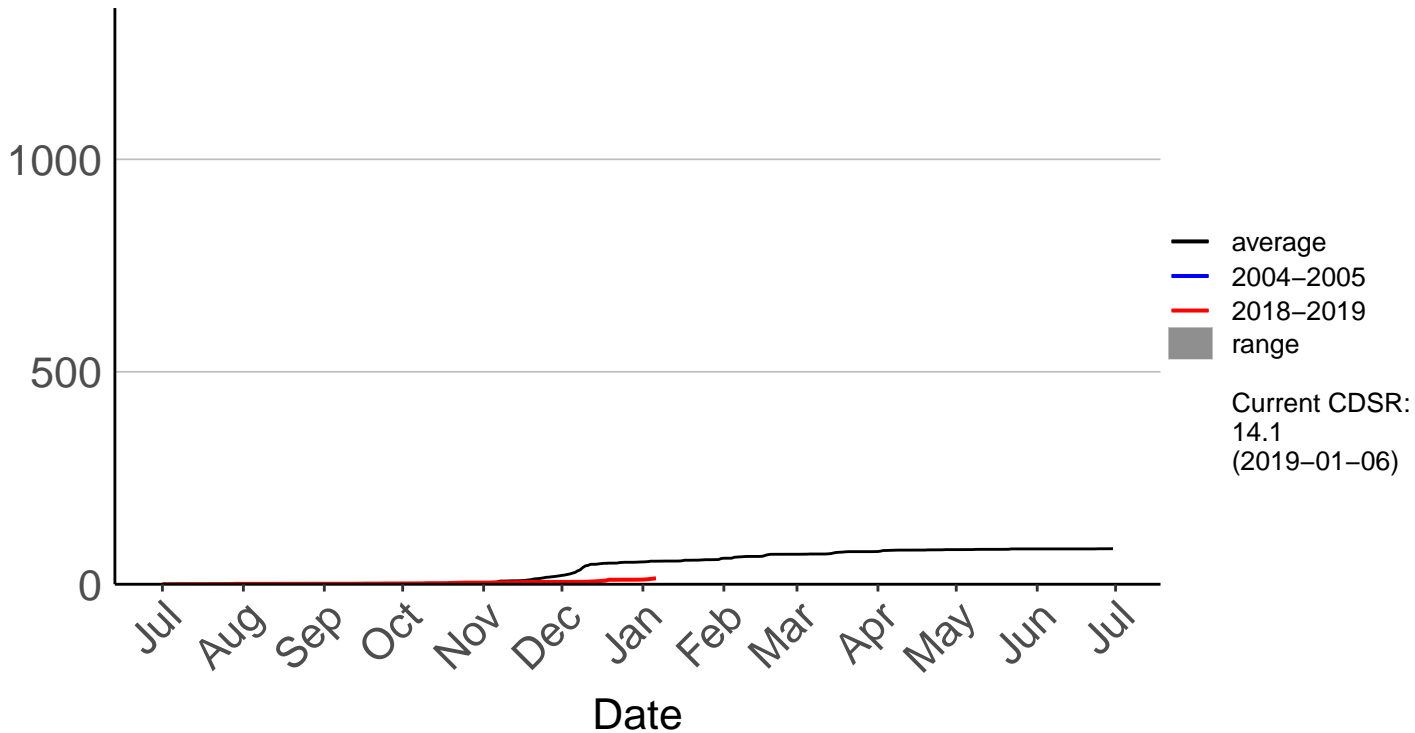

Long Gully Raws

Cumulative Fire Severity Rating