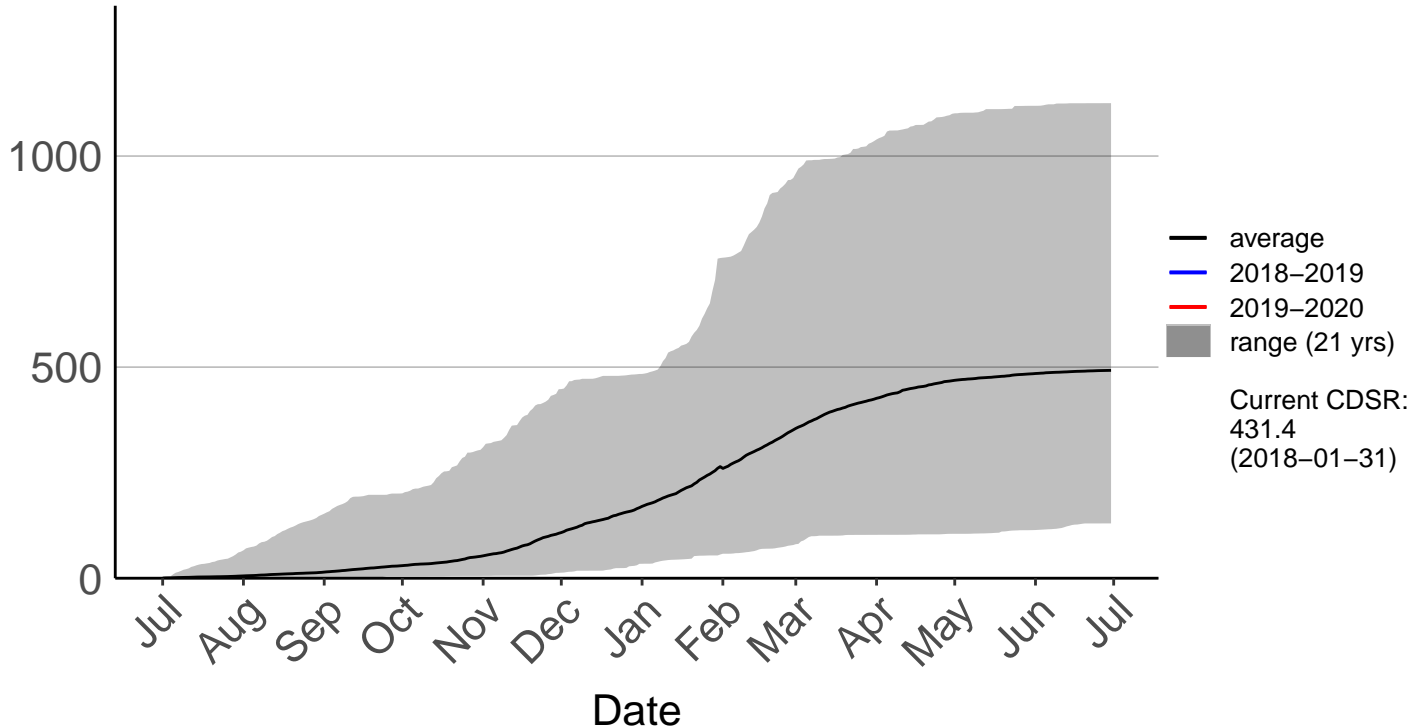

Porirua, Elsdon Park Aws (May 2017 to Jun 2020)

Cumulative Fire Severity Rating

Remutaka Forest Park Raws (Jul 1996 to Jun 2020)

Te Horo Raws (Mar 2017 to Jun 2020)

Cumulative Fire Severity Rating

Titahi Bay Raws (May 1998 to Jan 2018) – DISCONTINUED

Cumulative Fire Severity Rating

Wellington Aero SYNOP (Jul 1996 to Jun 2020)

Cumulative Fire Severity Rating