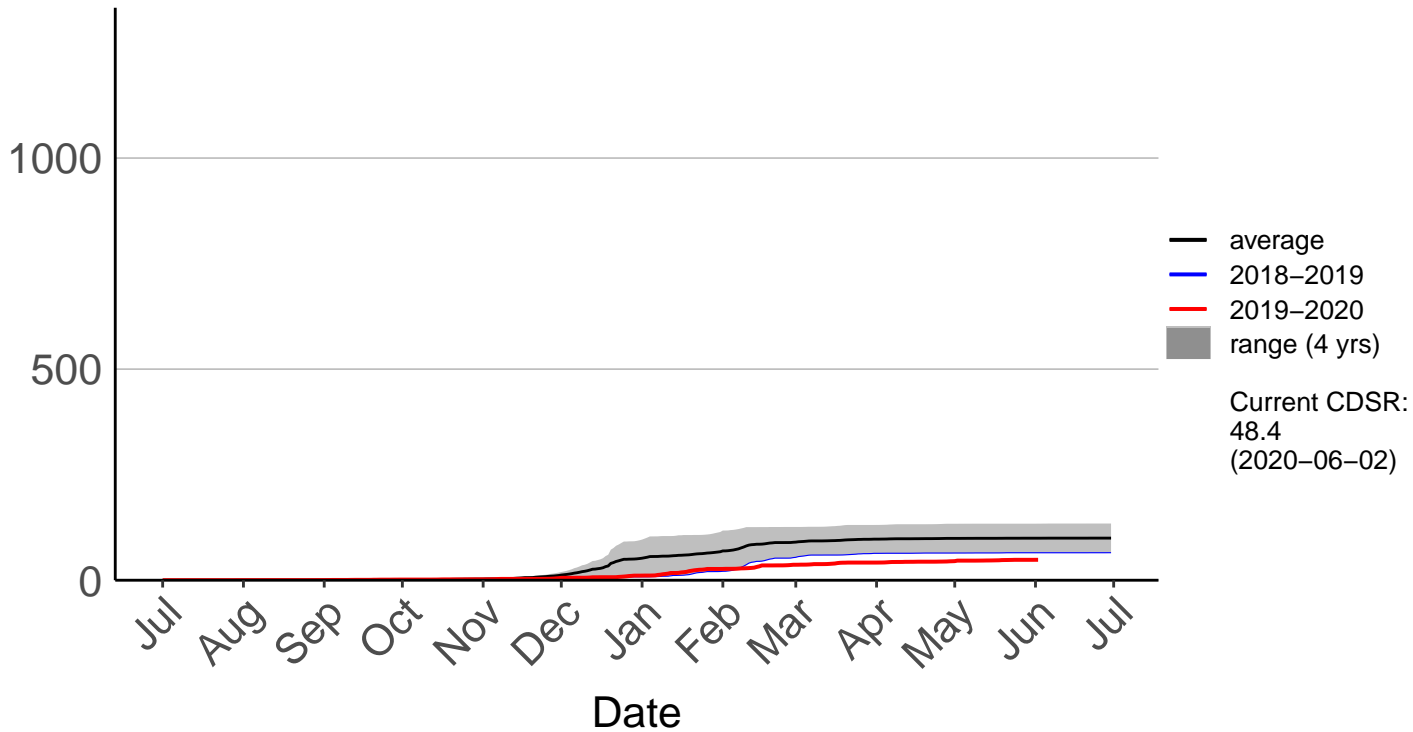

Porirua, Elsdon Park Aws (May 2017 to Jun 2020)

Cumulative Fire Severity Rating

Remutaka Forest Park Raws (Jul 1996 to Jun 2020)

Te Horo Raws (Mar 2017 to Jun 2020)

Cumulative Fire Severity Rating

Titahi Bay Raws (May 1998 to Jan 2018) – DISCONTINUED

Cumulative Fire Severity Rating

Wellington Aero SYNOP (Jul 1996 to Jun 2020)

Cumulative Fire Severity Rating