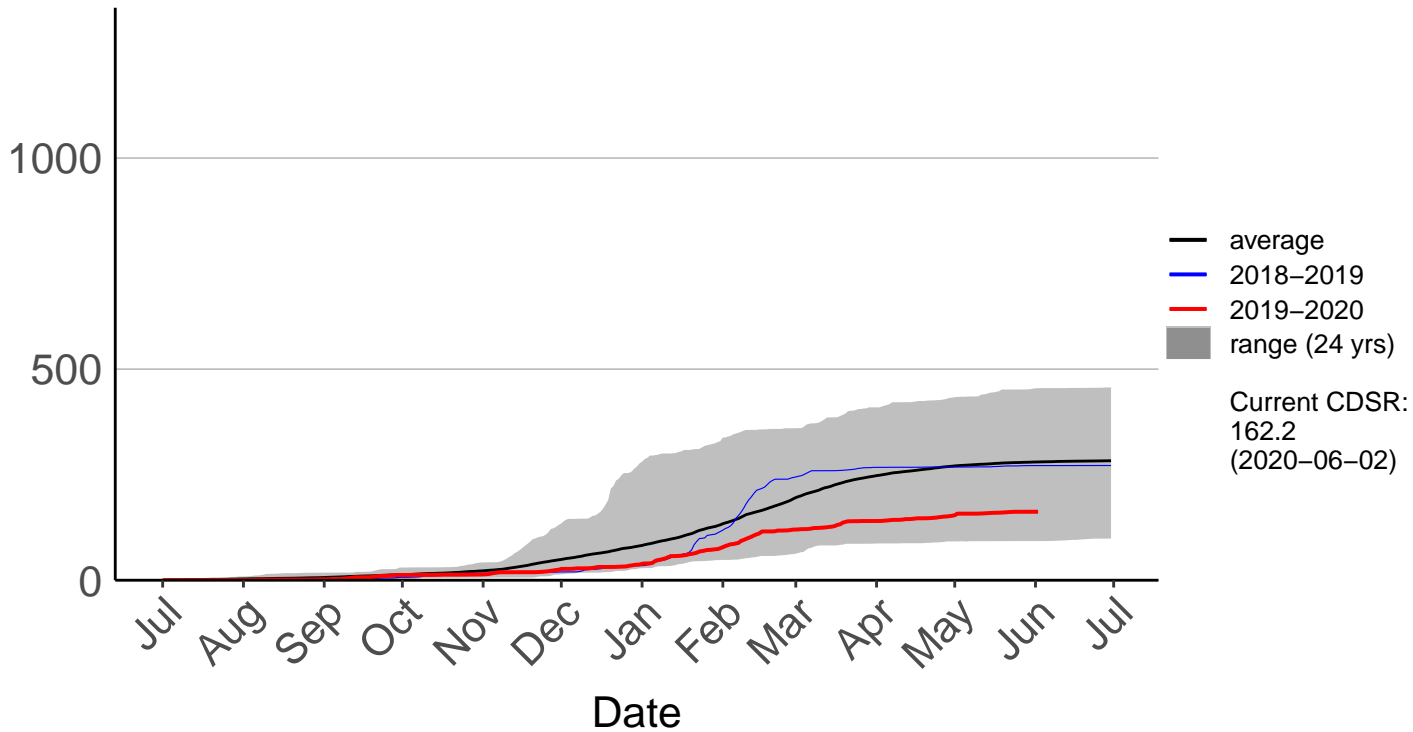

Belmont Raws (May 1997 to Jun 2020)

Cumulative Fire Severity Rating

Long Gully Raws (Mar 2017 to Jun 2020)

Cumulative Fire Severity Rating

Paraparaumu Aero SYNOP (Jul 1996 to Jun 2020)

Cumulative Fire Severity Rating

Porirua, Elsdon Park Aws (May 2017 to Jun 2020)

Cumulative Fire Severity Rating

Remutaka Forest Park Raws (Jul 1996 to Jun 2020)

Te Horo Raws (Mar 2017 to Jun 2020)

Cumulative Fire Severity Rating

Titahi Bay Raws (May 1998 to Jan 2018) – DISCONTINUED