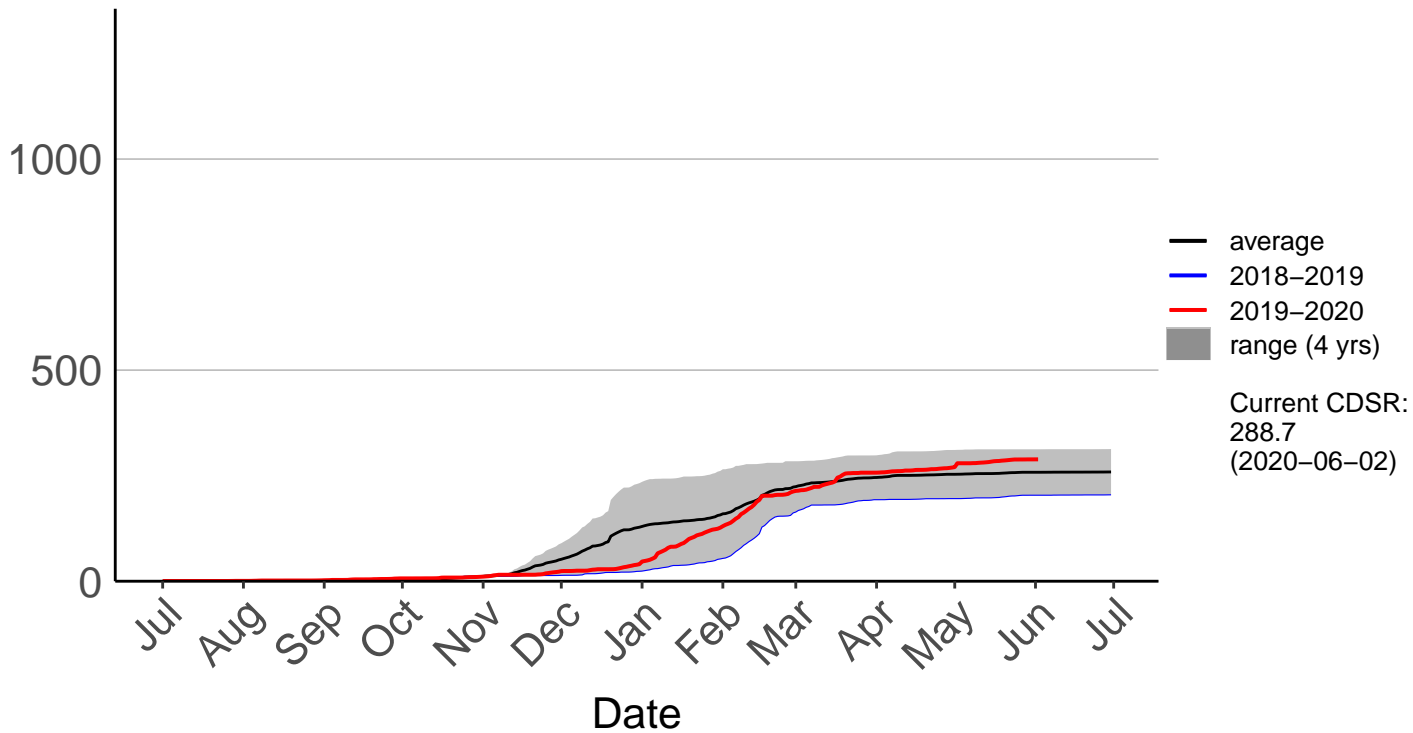

Belmont Raws (May 1997 to Jun 2020)

Cumulative Fire Severity Rating

Long Gully Raws (Mar 2017 to Jun 2020)

Cumulative Fire Severity Rating

Paraparaumu Aero SYNOP (Jul 1996 to Jun 2020)

Cumulative Fire Severity Rating

Porirua, Elsdon Park Aws (May 2017 to Jun 2020)

Cumulative Fire Severity Rating

Remutaka Forest Park Raws (Jul 1996 to Jun 2020)

Te Horo Raws (Mar 2017 to Jun 2020)

Cumulative Fire Severity Rating

Titahi Bay Raws (May 1998 to Jan 2018) – DISCONTINUED