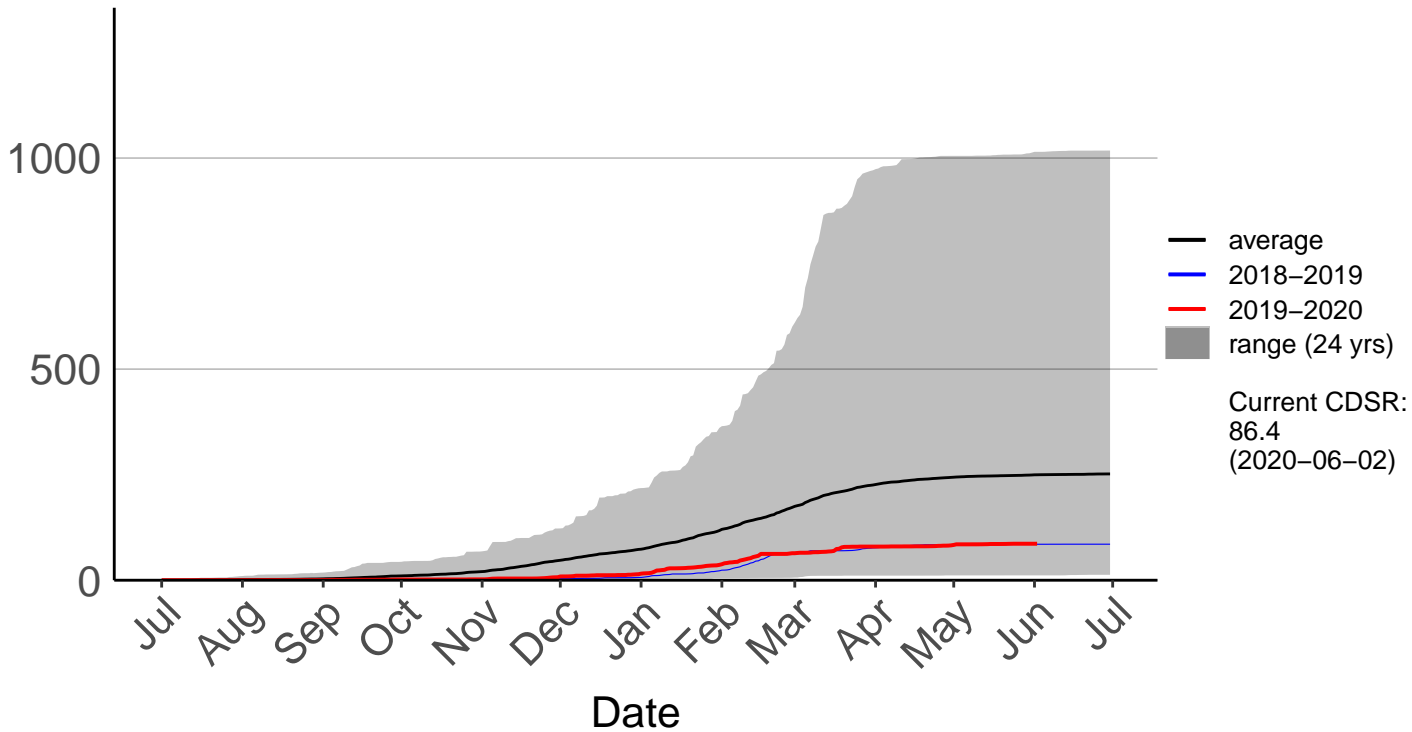

Belmont Raws (May 1997 to Jun 2020)

Cumulative Fire Severity Rating

Long Gully Raws (Mar 2017 to Jun 2020)

Cumulative Fire Severity Rating

Paraparaumu Aero SYNOP (Jul 1996 to Jun 2020)

Cumulative Fire Severity Rating

Porirua, Elsdon Park Aws (May 2017 to Jun 2020)

Cumulative Fire Severity Rating

Remutaka Forest Park Raws (Jul 1996 to Jun 2020)

Te Horo Raws (Mar 2017 to Jun 2020)

Cumulative Fire Severity Rating

Titahi Bay Raws (May 1998 to Jan 2018) – DISCONTINUED

Cumulative Fire Severity Rating

Wellington Aero SYNOP (Jul 1996 to Jun 2020)

Cumulative Fire Severity Rating