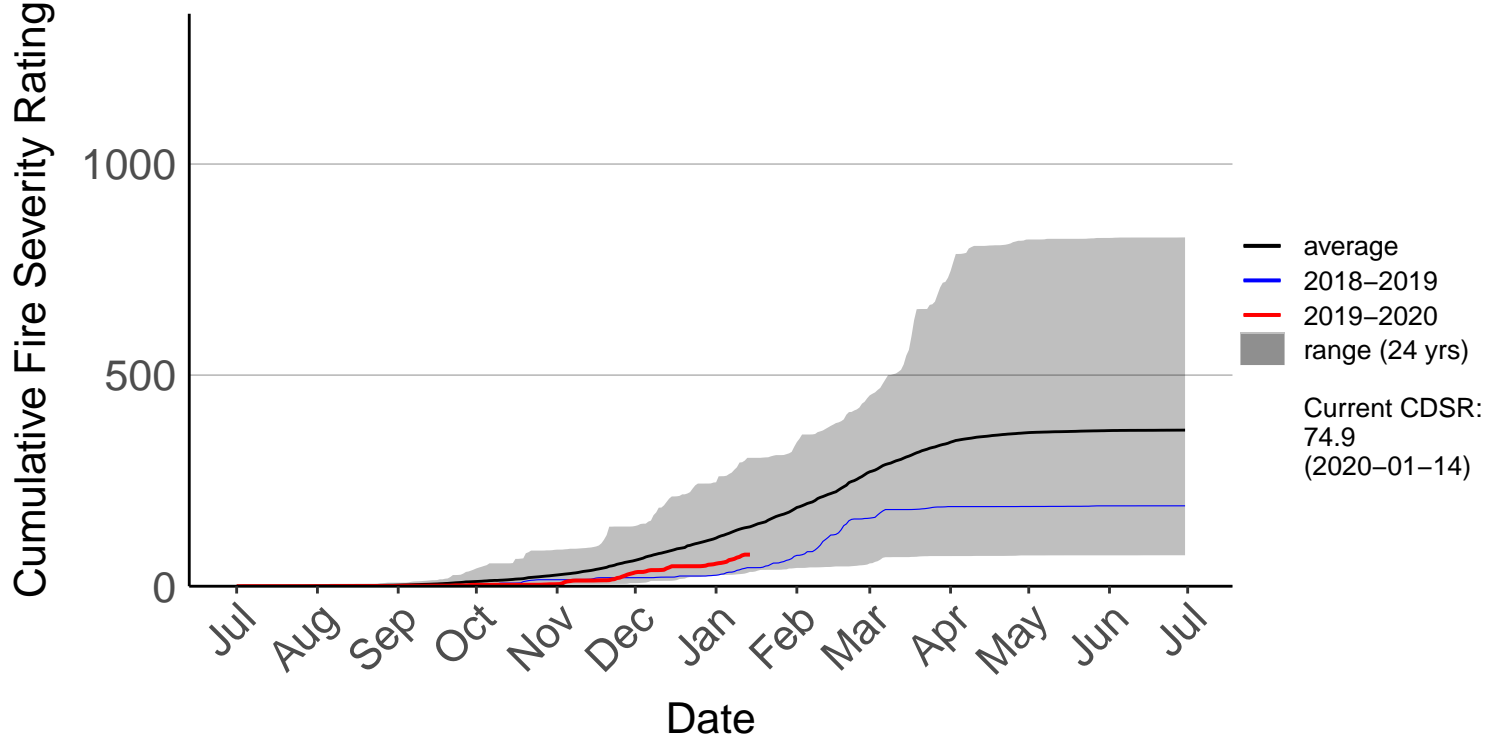

Belmont Raws (May 1997 to Jun 2020)

Cumulative Fire Severity Rating

Long Gully Raws (Mar 2017 to Jun 2020)

Cumulative Fire Severity Rating

Paraparaumu Aero SYNOP (Jul 1996 to Jun 2020)

Cumulative Fire Severity Rating

Porirua, Elsdon Park Aws (May 2017 to Jun 2020)

Cumulative Fire Severity Rating

Remutaka Forest Park Raws (Jul 1996 to Jun 2020)

Te Horo Raws (Mar 2017 to Jun 2020)

Cumulative Fire Severity Rating

Titahi Bay Raws (May 1998 to Jan 2018) – DISCONTINUED

Cumulative Fire Severity Rating

Wellington Aero SYNOP (Jul 1996 to Jun 2020)

Cumulative Fire Severity Rating