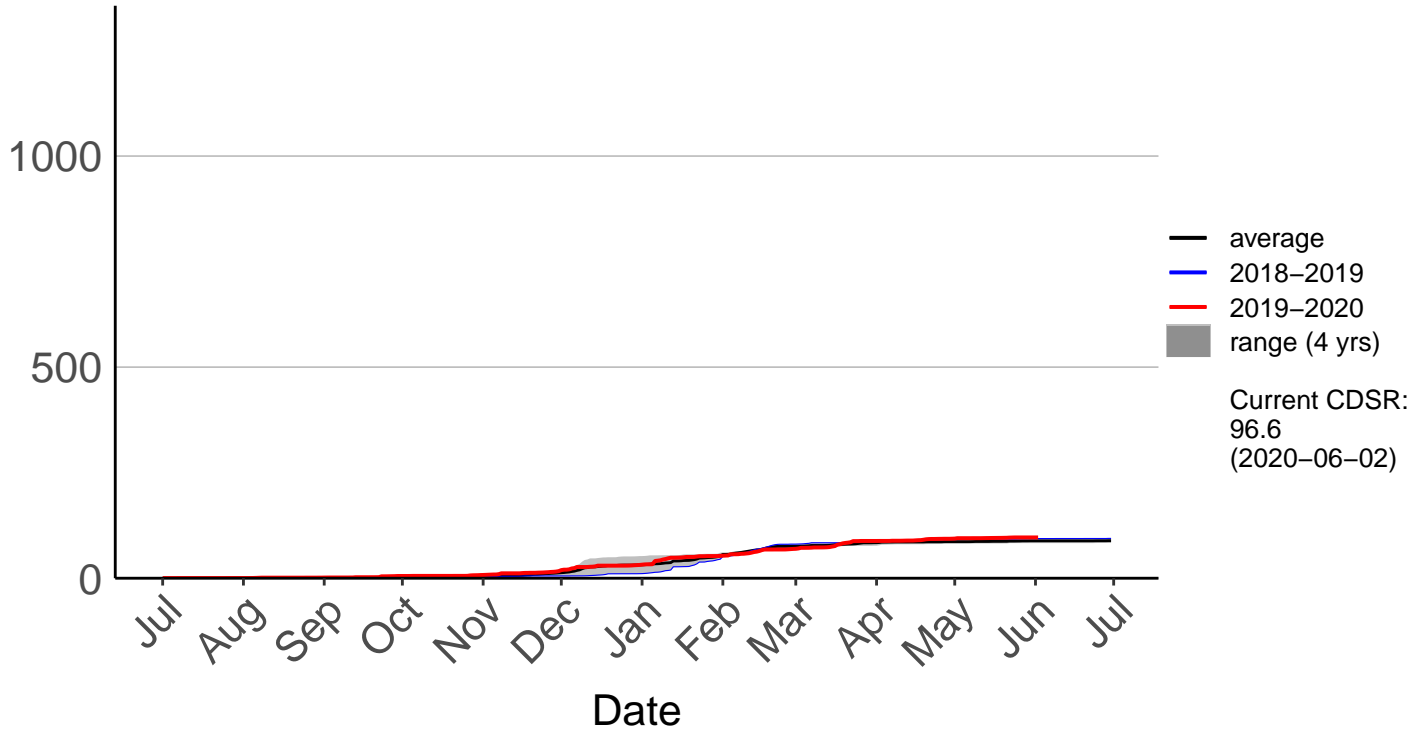

Belmont Raws (May 1997 to Jun 2020)

Cumulative Fire Severity Rating

Long Gully Raws (Mar 2017 to Jun 2020)

Cumulative Fire Severity Rating

Paraparaumu Aero SYNOP (Jul 1996 to Jun 2020)

Cumulative Fire Severity Rating