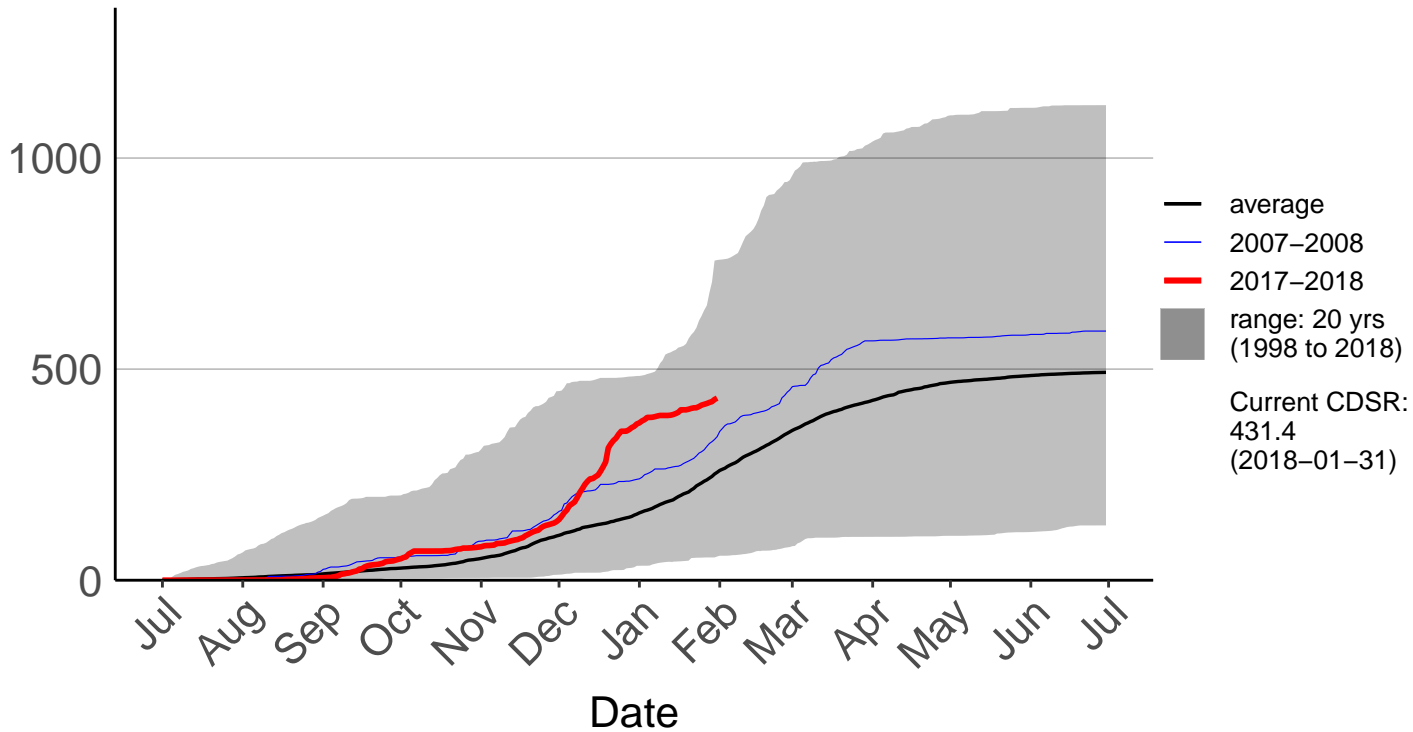

Remutaka Forest Park Raws

Cumulative Daily Severity Rating

Te Horo Raws

Cumulative Daily Severity Rating

Titahi Bay Raws – DISCONTINUED

Cumulative Daily Severity Rating

Wellington Aero SYNOP

Cumulative Daily Severity Rating