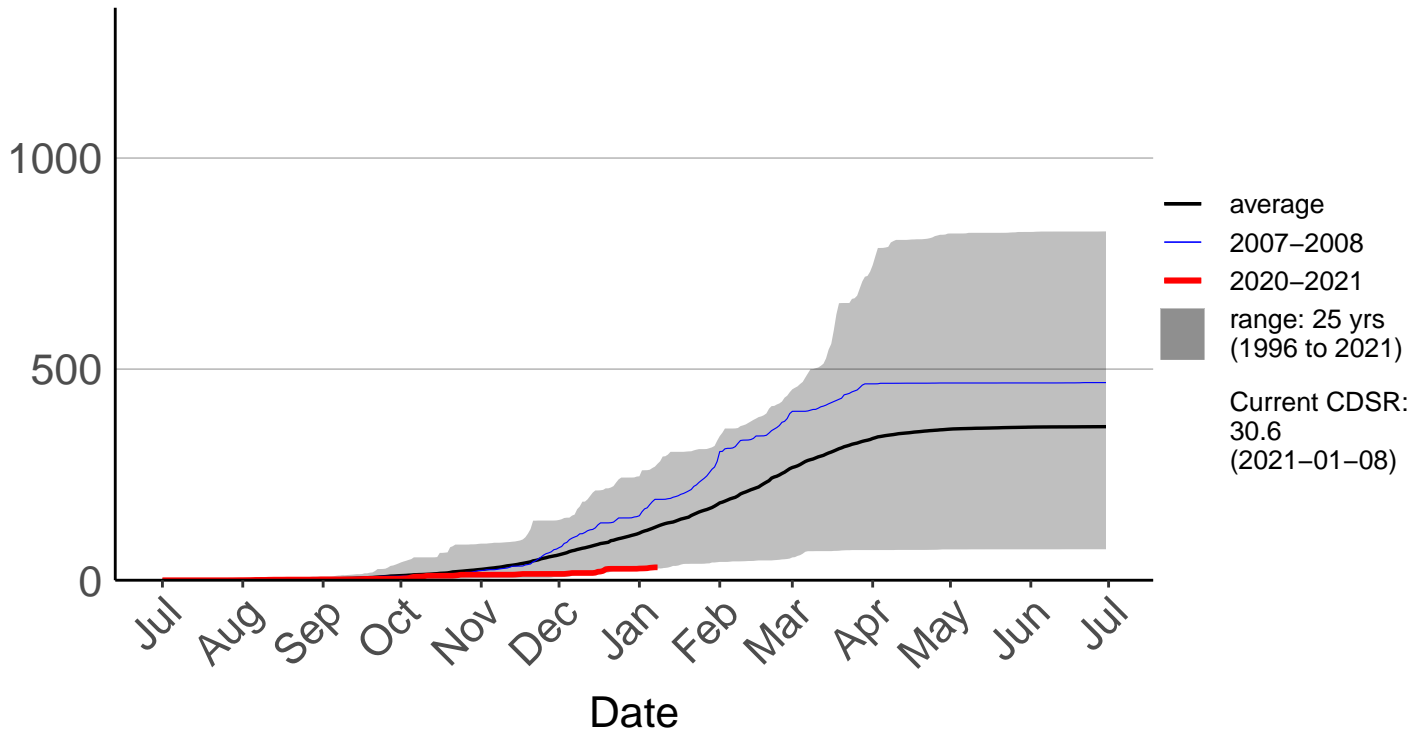

Belmont Raws

Cumulative Daily Severity Rating

Long Gully Raws

Cumulative Daily Severity Rating

Paraparaumu Aero SYNOP

Cumulative Daily Severity Rating

Porirua, Elsdon Park Aws

Cumulative Daily Severity Rating

Remutaka Forest Park Raws

Cumulative Daily Severity Rating

Te Horo Raws

Cumulative Daily Severity Rating

Titahi Bay Raws – DISCONTINUED

Cumulative Daily Severity Rating

Wellington Aero SYNOP

Cumulative Daily Severity Rating