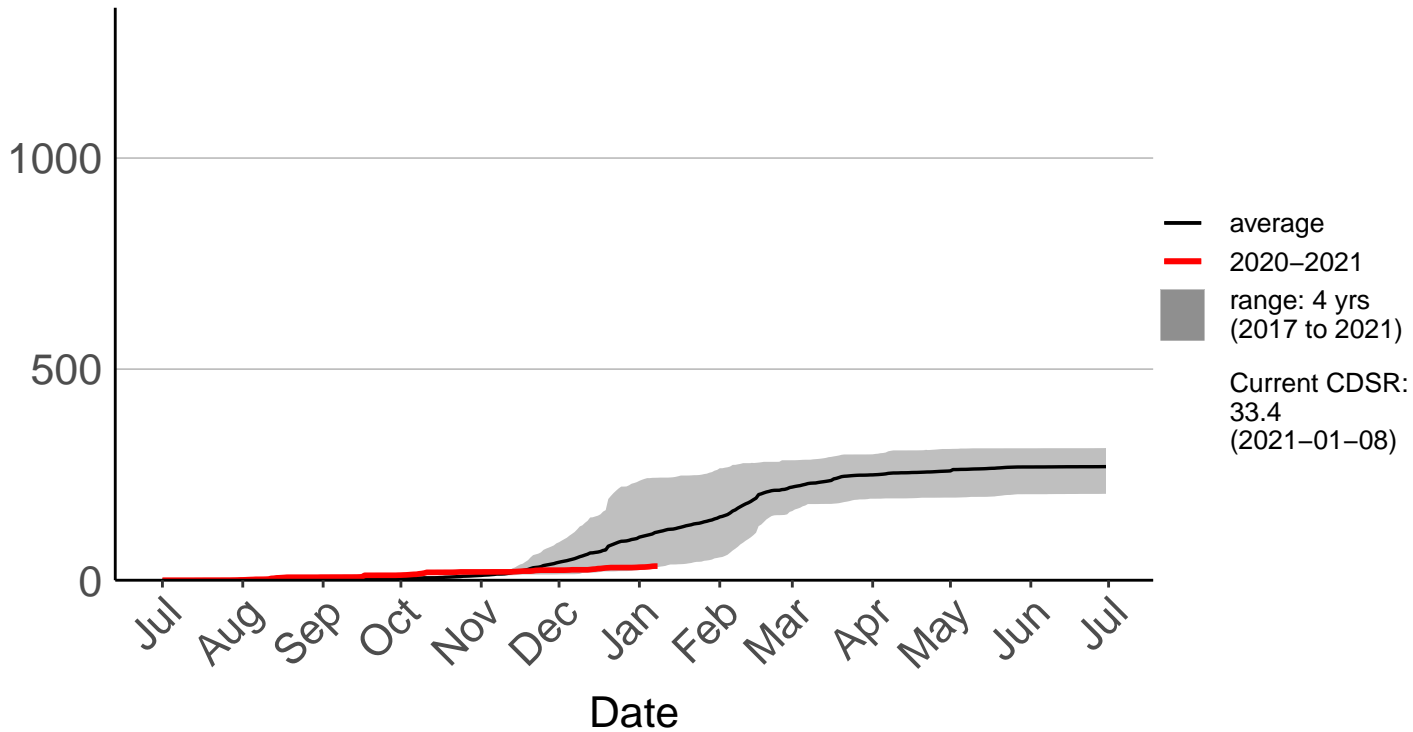

Belmont Raws

Cumulative Daily Severity Rating

Long Gully Raws

Cumulative Daily Severity Rating

Paraparaumu Aero SYNOP

Cumulative Daily Severity Rating

Porirua, Elsdon Park Aws

Cumulative Daily Severity Rating

Remutaka Forest Park Raws

Cumulative Daily Severity Rating

Te Horo Raws

Cumulative Daily Severity Rating

Titahi Bay Raws – DISCONTINUED

Cumulative Daily Severity Rating

Wellington Aero SYNOP

Cumulative Daily Severity Rating