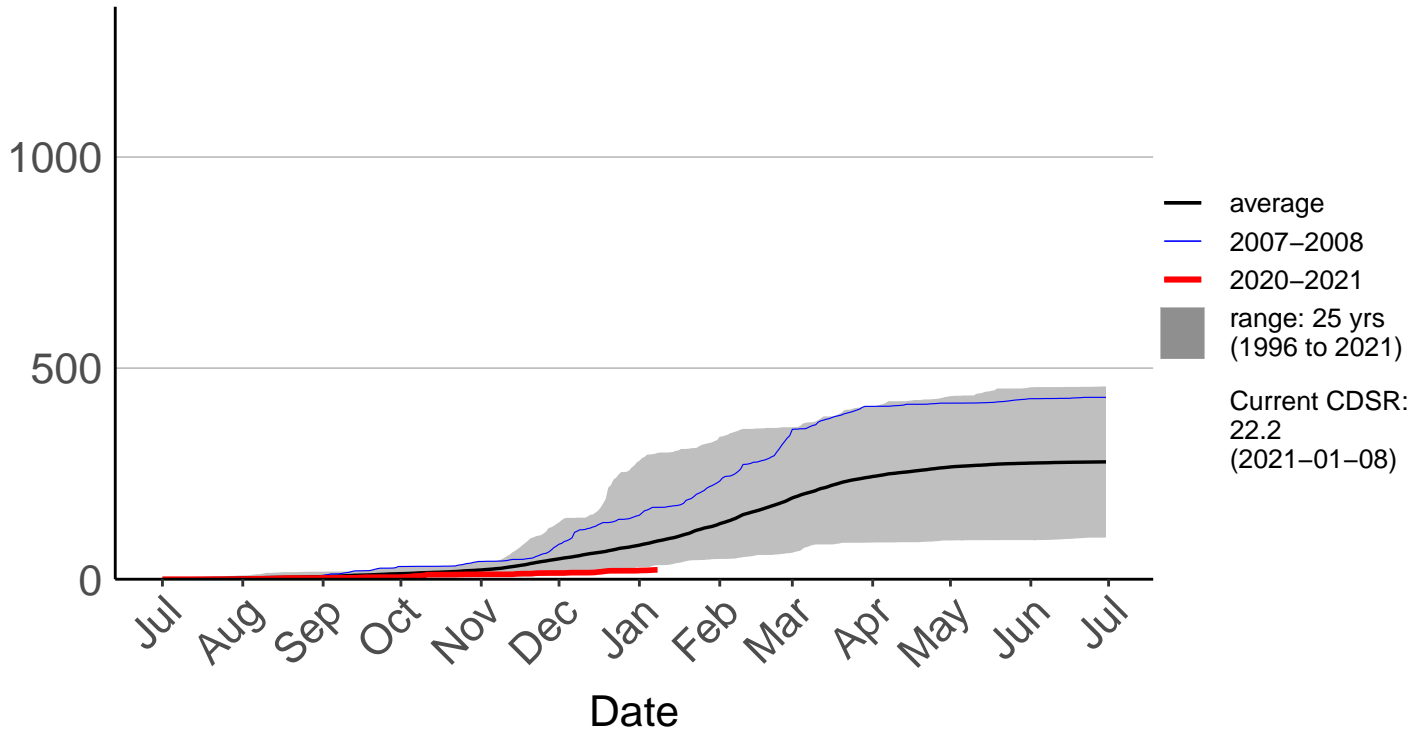

Belmont Raws

Cumulative Daily Severity Rating

Long Gully Raws

Cumulative Daily Severity Rating

Paraparaumu Aero SYNOP

Cumulative Daily Severity Rating

Porirua, Elsdon Park Aws

Cumulative Daily Severity Rating

Remutaka Forest Park Raws

Cumulative Daily Severity Rating

Te Horo Raws

Cumulative Daily Severity Rating

Titahi Bay Raws – DISCONTINUED

Cumulative Daily Severity Rating

Wellington Aero SYNOP

Cumulative Daily Severity Rating