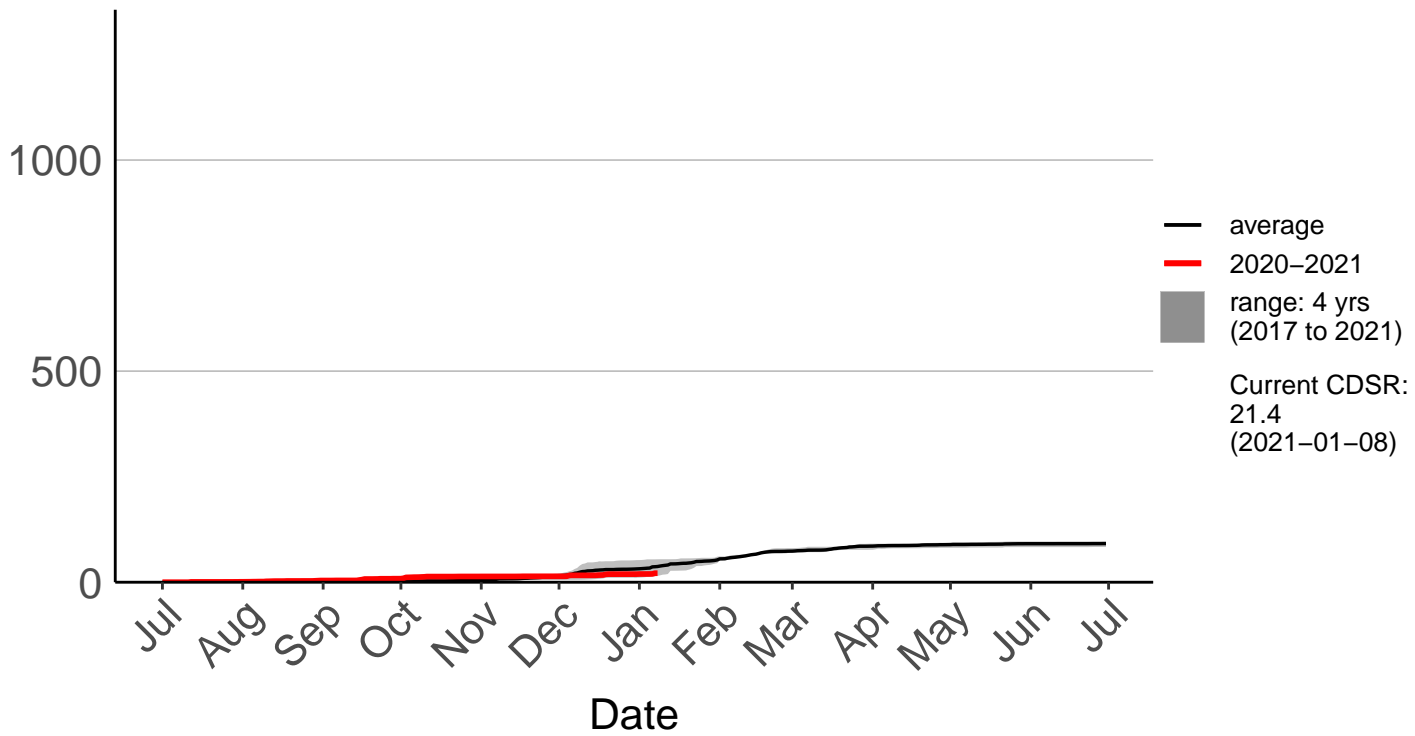

Belmont Raws

Cumulative Daily Severity Rating

Long Gully Raws

Cumulative Daily Severity Rating

Paraparaumu Aero SYNOP

Cumulative Daily Severity Rating

Porirua, Elsdon Park Aws

Cumulative Daily Severity Rating

Remutaka Forest Park Raws

Cumulative Daily Severity Rating

Te Horo Raws

Cumulative Daily Severity Rating

Titahi Bay Raws – DISCONTINUED

Cumulative Daily Severity Rating

Wellington Aero SYNOP

Cumulative Daily Severity Rating