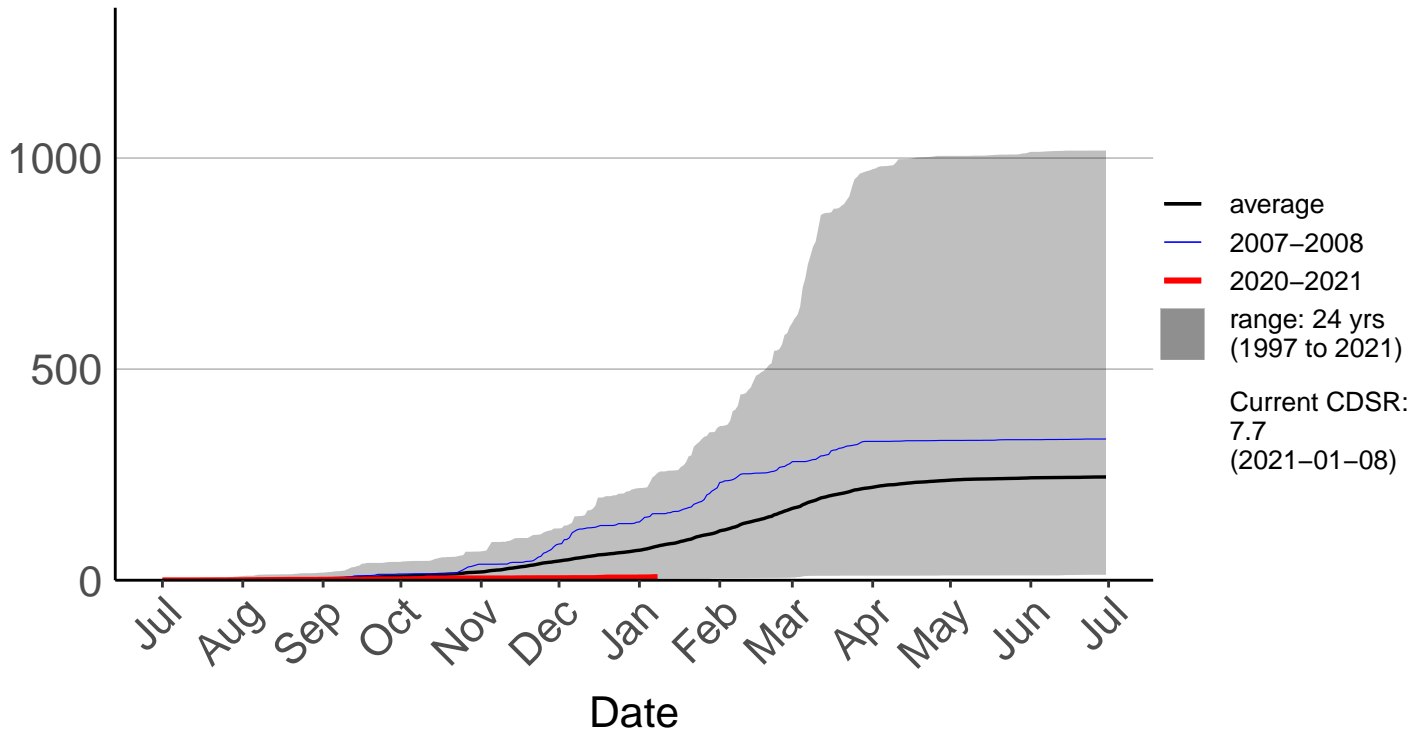

Belmont Raws

Cumulative Daily Severity Rating

Long Gully Raws

Cumulative Daily Severity Rating

Paraparaumu Aero SYNOP

Cumulative Daily Severity Rating

Porirua, Elsdon Park Aws

Cumulative Daily Severity Rating

Remutaka Forest Park Raws

Cumulative Daily Severity Rating

Te Horo Raws

Cumulative Daily Severity Rating

Titahi Bay Raws – DISCONTINUED

Cumulative Daily Severity Rating

Wellington Aero SYNOP

Cumulative Daily Severity Rating