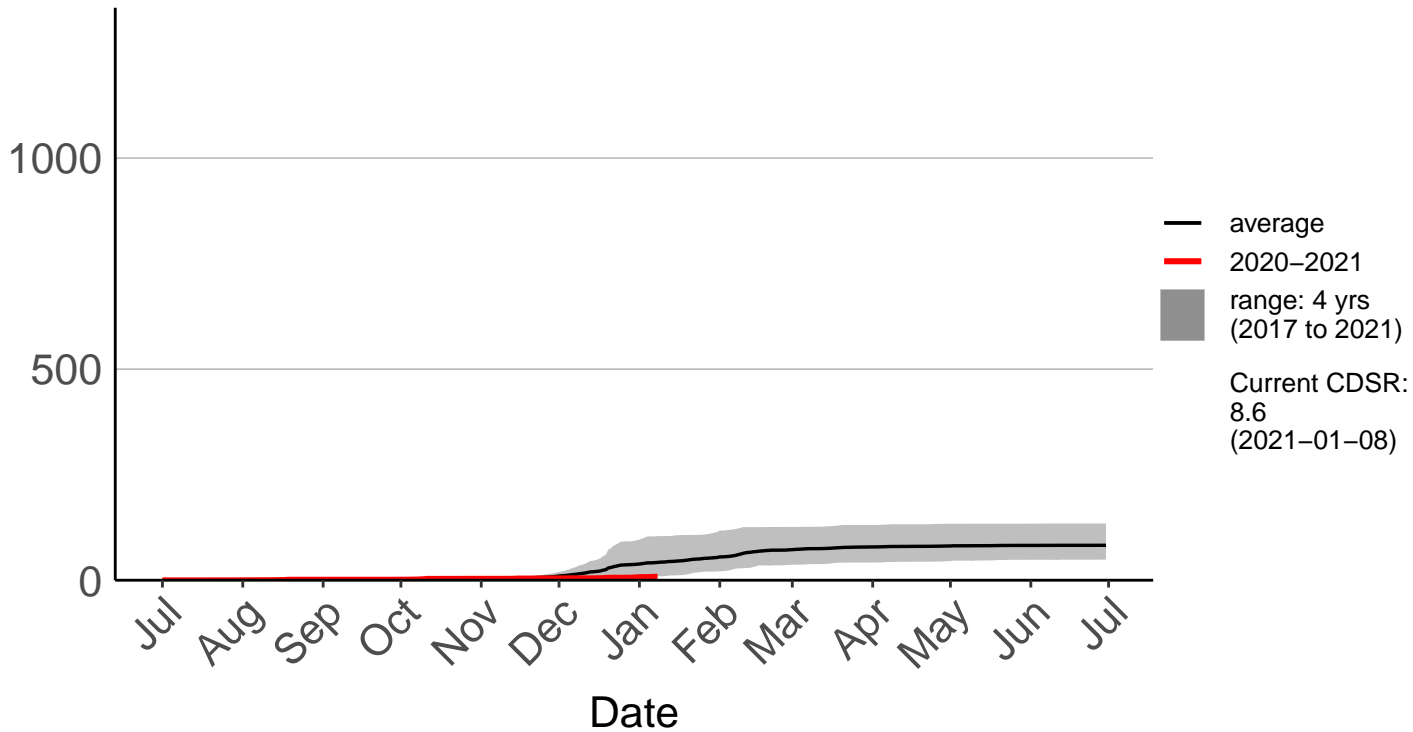

Belmont Raws

Cumulative Daily Severity Rating

Long Gully Raws

Cumulative Daily Severity Rating

Paraparaumu Aero SYNOP

Cumulative Daily Severity Rating

Porirua, Elsdon Park Aws

Cumulative Daily Severity Rating

Remutaka Forest Park Raws

Cumulative Daily Severity Rating

Te Horo Raws

Cumulative Daily Severity Rating

Titahi Bay Raws – DISCONTINUED

Cumulative Daily Severity Rating

Wellington Aero SYNOP

Cumulative Daily Severity Rating