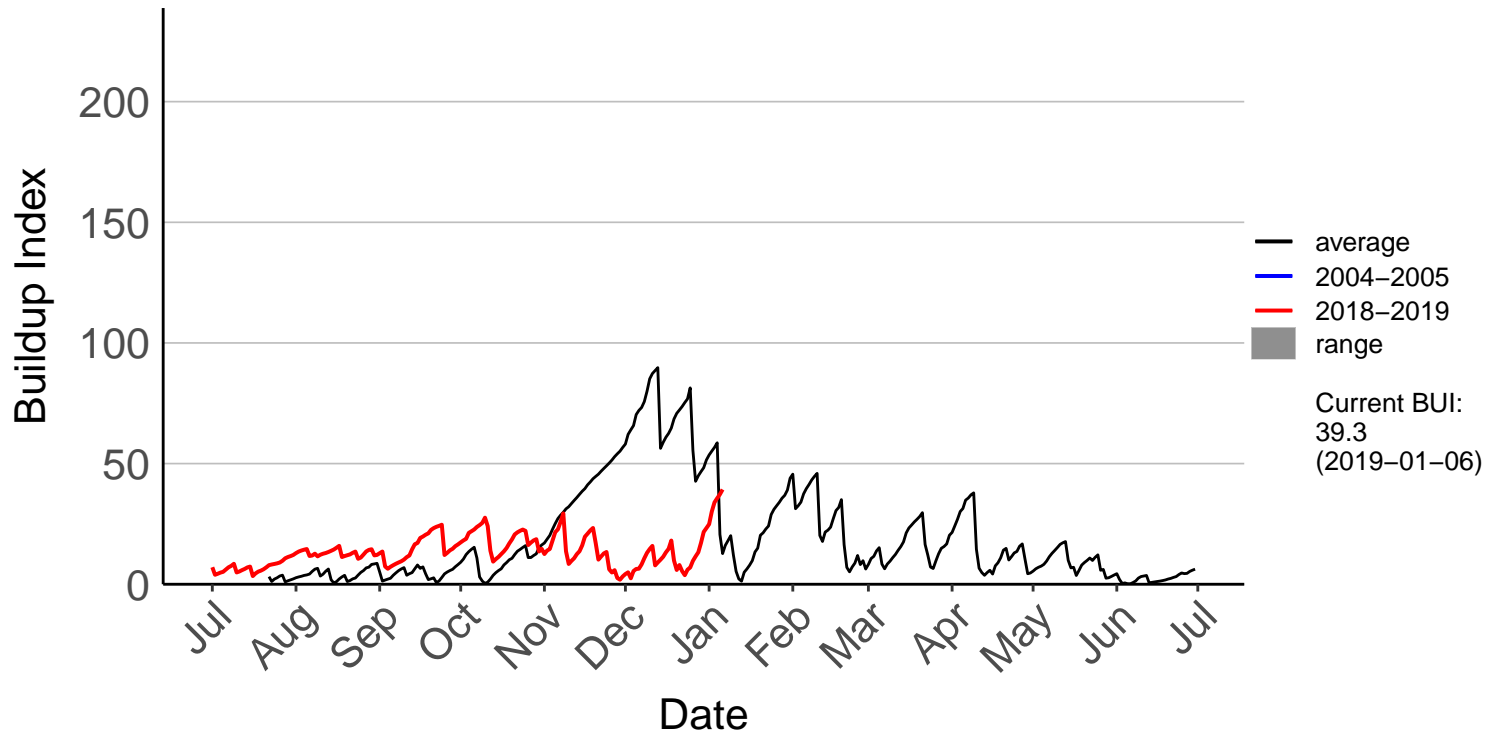

Albury Raws

Ashburton Plains Raws – DISCONTINUED

Ashley Raws

Balmoral Raws

Bottle Lake Forest Raws

Burnham Raws

Cass Raws

Cheviot Raws

Christchurch Aero SYNOP

Diamond Harbour Raws

Forest Plains Raws

Godley Head Raws

Hanmer Forest Ews

Le Bons Bay Aws

Lees Valley Raws

Leeston Raws