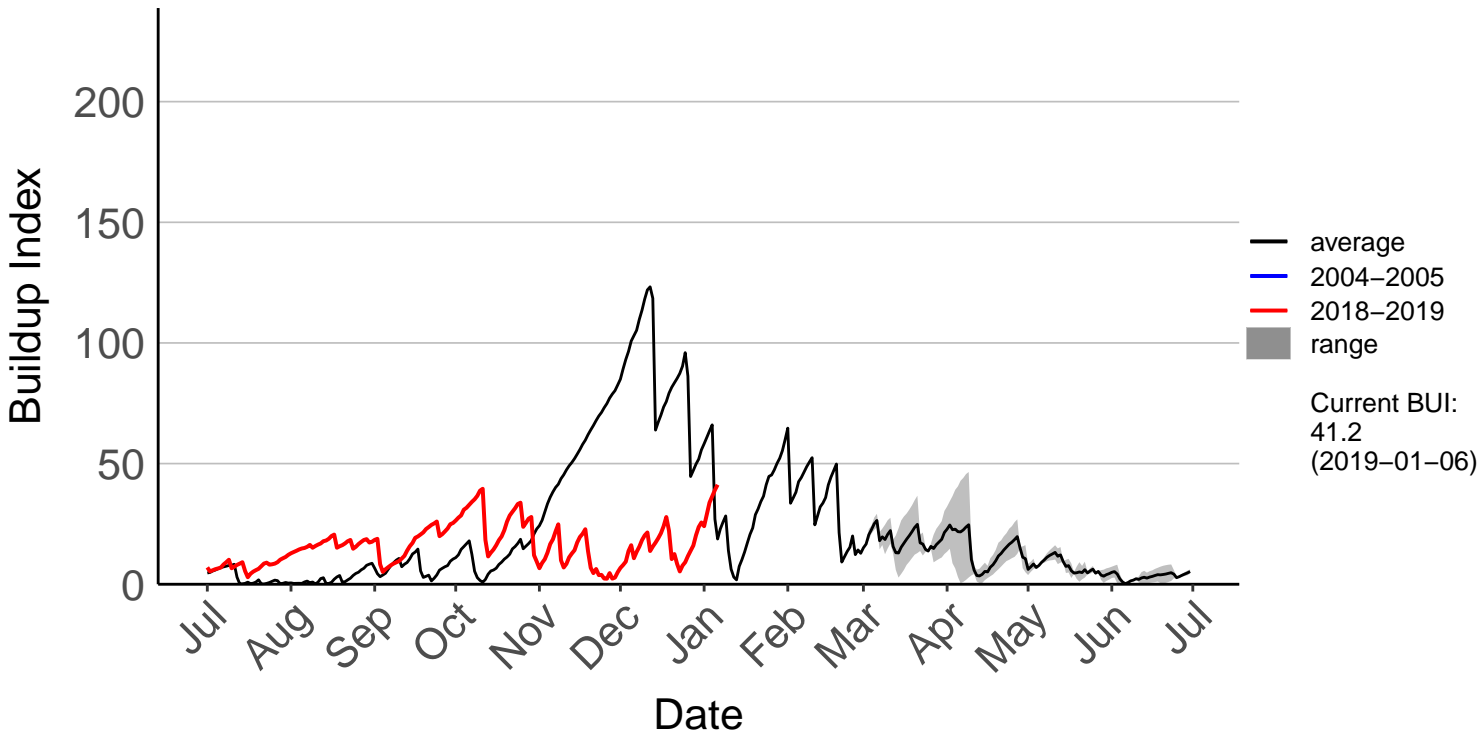

McLeans Raws