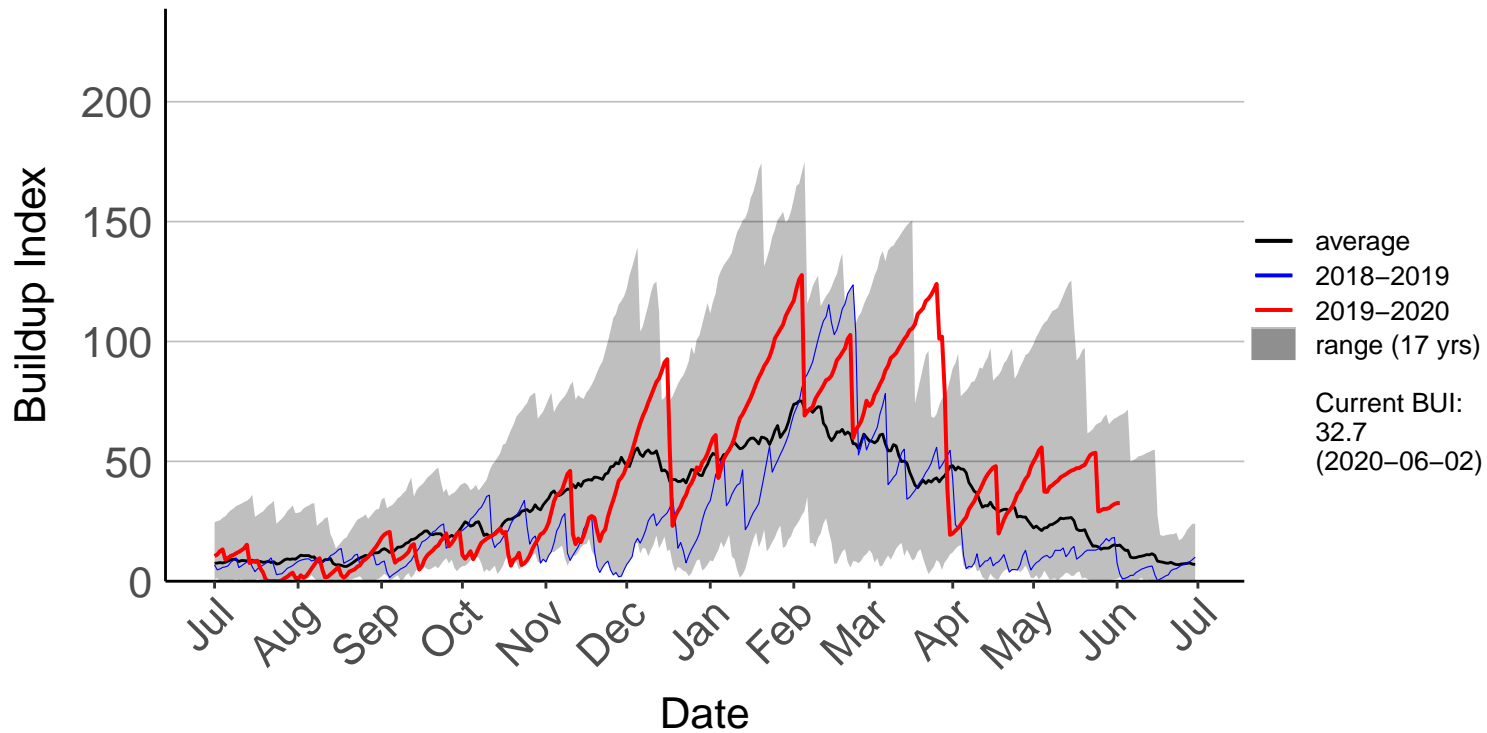

Burnham Raws (Sep 1996 to Jun 2020)

Cass Raws (Oct 2017 to Jun 2020)

Cheviot Raws (Oct 2017 to Jun 2020)

Christchurch Aero SYNOP (Jul 1996 to Jun 2020)

Diamond Harbour Raws (Jul 2017 to Jun 2020)

Early Valley Raws (Nov 2019 to Jun 2020)

Forest Plains Raws (May 2011 to Jun 2020)

Godley Head Raws (Jul 2017 to Jun 2020)

Hanmer Forest Ews (Jul 1996 to Jun 2020)

Le Bons Bay Aws (Jul 1996 to Jun 2020)

Lees Valley Raws (May 1998 to Jun 2020)

Leeston Raws (Feb 2004 to Jun 2020)

McLeans Raws (Mar 2017 to Jun 2020)

Motukarara Raws (Aug 1999 to Jun 2020)

Omihi Raws (Oct 2017 to Jun 2020)

Oxford 2 Raws (Dec 2017 to Jun 2020)

Oxford Raws (Aug 2007 to Dec 2017) – DISCONTINUED

Panama Road Raws (Jul 2017 to Jun 2020)

Salt Water Creek Raws (Nov 2019 to Jun 2020)

Snowdon Raws (Jun 1999 to Jun 2020)

Southbridge Raws (Oct 2017 to Jun 2020)

Te Oka Raws (Nov 2019 to Jun 2020)

West Melton Raws (May 2019 to Jun 2020)