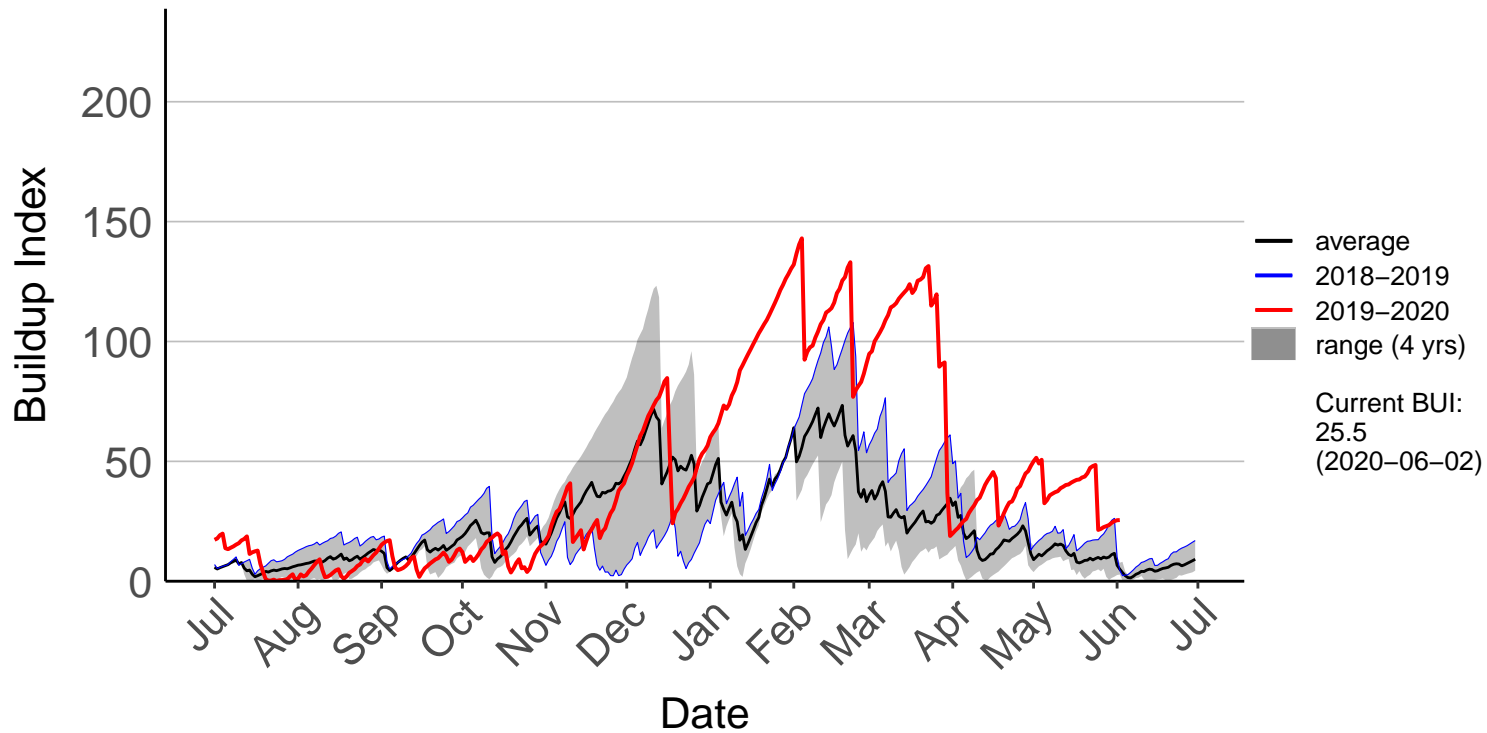

Burnham Raws (Sep 1996 to Jun 2020)

Cass Raws (Oct 2017 to Jun 2020)

Cheviot Raws (Oct 2017 to Jun 2020)

Christchurch Aero SYNOP (Jul 1996 to Jun 2020)

Diamond Harbour Raws (Jul 2017 to Jun 2020)

Early Valley Raws (Nov 2019 to Jun 2020)

Forest Plains Raws (May 2011 to Jun 2020)

Godley Head Raws (Jul 2017 to Jun 2020)

Hanmer Forest Ews (Jul 1996 to Jun 2020)

Le Bons Bay Aws (Jul 1996 to Jun 2020)

Lees Valley Raws (May 1998 to Jun 2020)

Leeston Raws (Feb 2004 to Jun 2020)

McLeans Raws (Mar 2017 to Jun 2020)

Motukarara Raws (Aug 1999 to Jun 2020)

Omihi Raws (Oct 2017 to Jun 2020)

Oxford 2 Raws (Dec 2017 to Jun 2020)

Oxford Raws (Aug 2007 to Dec 2017) – DISCONTINUED

Panama Road Raws (Jul 2017 to Jun 2020)

Salt Water Creek Raws (Nov 2019 to Jun 2020)

Snowdon Raws (Jun 1999 to Jun 2020)

Southbridge Raws (Oct 2017 to Jun 2020)

Te Oka Raws (Nov 2019 to Jun 2020)

West Melton Raws (May 2019 to Jun 2020)