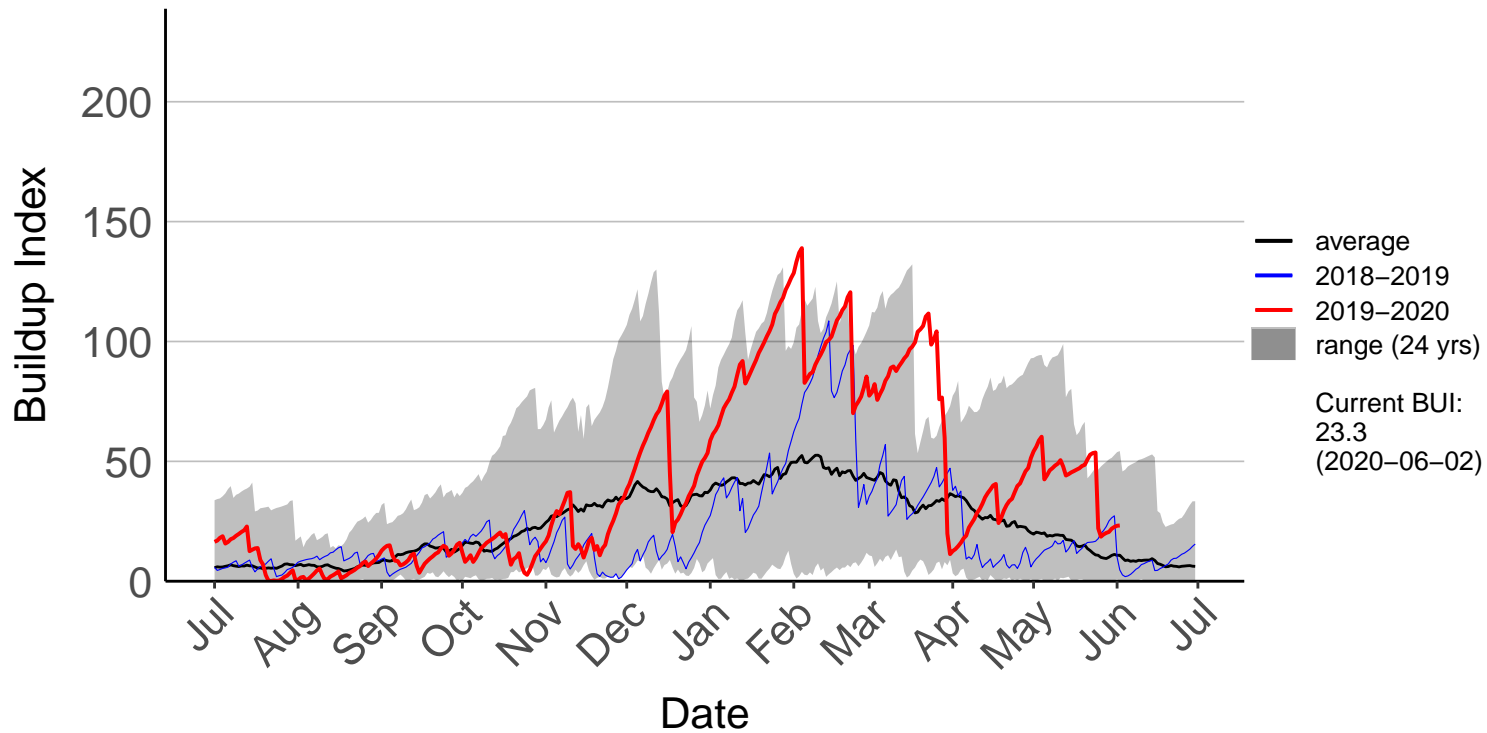

Albury Raws (Jan 2018 to Jun 2020)

Ashburton Plains Raws (Jul 1996 to Feb 2016) – DISCONTINUED

Ashley Raws (Jul 1996 to Jun 2020)

Balmoral Raws (Jul 1996 to Jun 2020)

Bottle Lake Forest Raws (Jul 1996 to Jun 2020)

Burnham Raws (Sep 1996 to Jun 2020)

Cass Raws (Oct 2017 to Jun 2020)

Cheviot Raws (Oct 2017 to Jun 2020)

Christchurch Aero SYNOP (Jul 1996 to Jun 2020)

Diamond Harbour Raws (Jul 2017 to Jun 2020)

Early Valley Raws (Nov 2019 to Jun 2020)

McLeans Raws (Mar 2017 to Jun 2020)

Motukarara Raws (Aug 1999 to Jun 2020)

Omihi Raws (Oct 2017 to Jun 2020)

Oxford 2 Raws (Dec 2017 to Jun 2020)

Oxford Raws (Aug 2007 to Dec 2017) – DISCONTINUED

Panama Road Raws (Jul 2017 to Jun 2020)