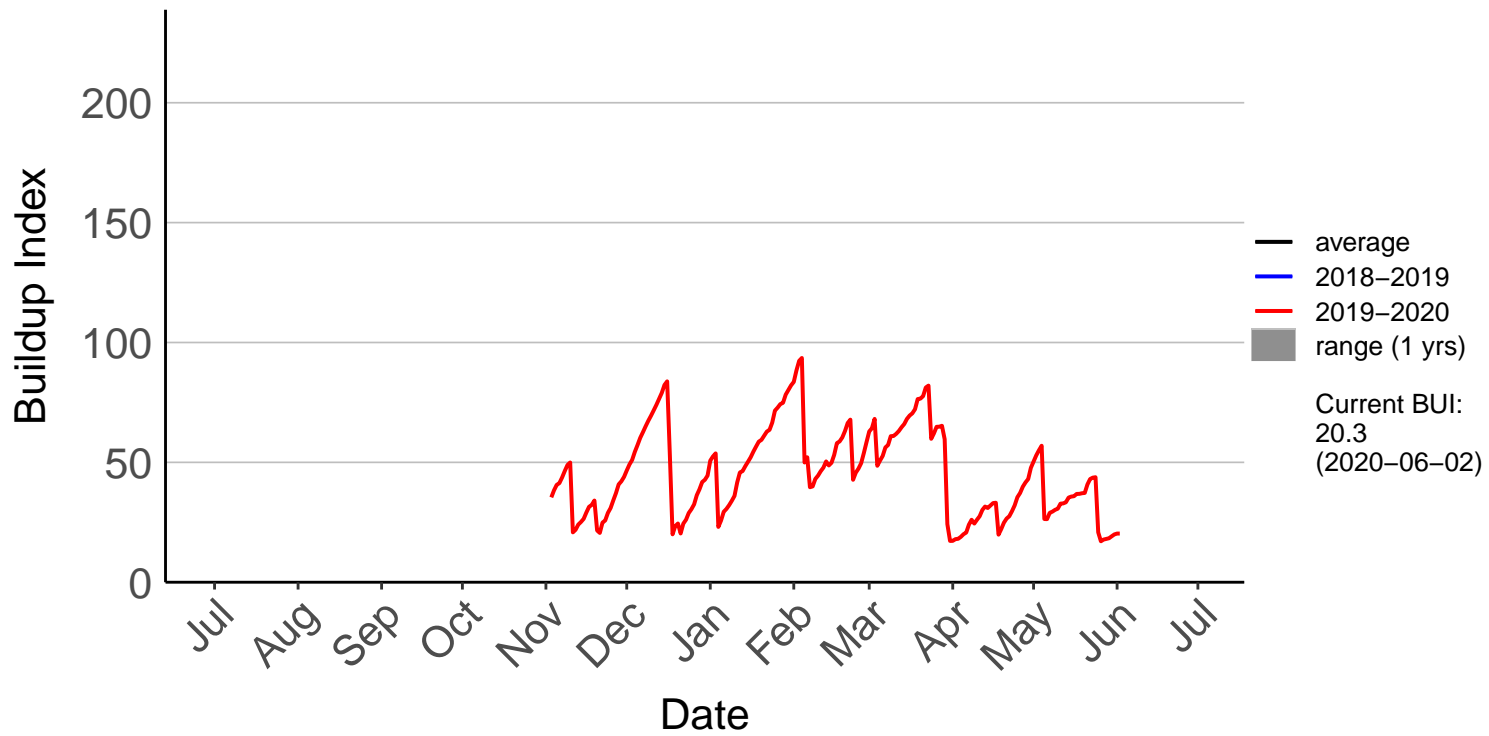

McLeans Raws (Mar 2017 to Jun 2020)

Motukarara Raws (Aug 1999 to Jun 2020)

Omihi Raws (Oct 2017 to Jun 2020)

Oxford 2 Raws (Dec 2017 to Jun 2020)

Oxford Raws (Aug 2007 to Dec 2017) – DISCONTINUED

Panama Road Raws (Jul 2017 to Jun 2020)

Salt Water Creek Raws (Nov 2019 to Jun 2020)

Snowdon Raws (Jun 1999 to Jun 2020)

Southbridge Raws (Oct 2017 to Jun 2020)

Te Oka Raws (Nov 2019 to Jun 2020)

West Melton Raws (May 2019 to Jun 2020)