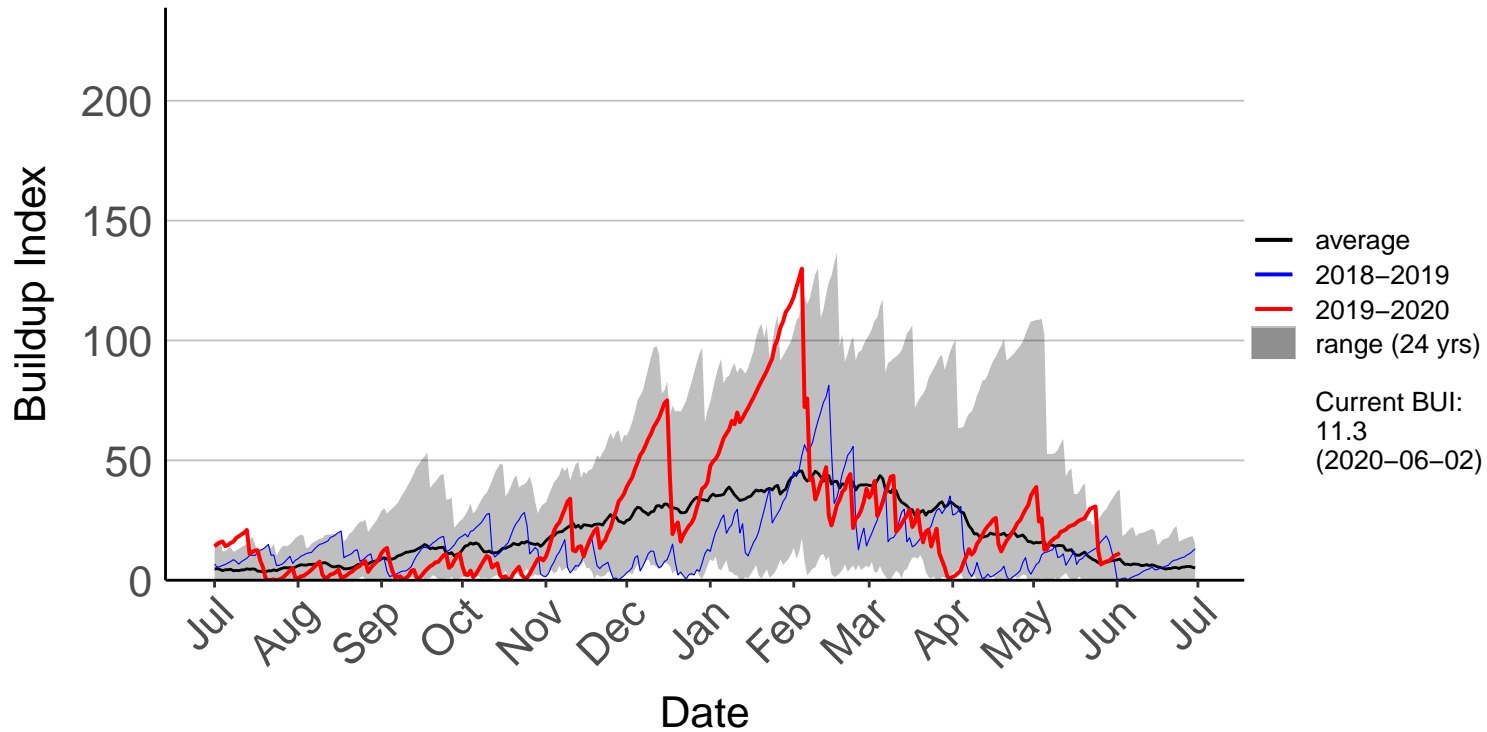

Albury Raws (Jan 2018 to Jun 2020)

Ashburton Plains Raws (Jul 1996 to Feb 2016) – DISCONTINUED

Ashley Raws (Jul 1996 to Jun 2020)

Balmoral Raws (Jul 1996 to Jun 2020)

Bottle Lake Forest Raws (Jul 1996 to Jun 2020)

Burnham Raws (Sep 1996 to Jun 2020)

Cass Raws (Oct 2017 to Jun 2020)

Cheviot Raws (Oct 2017 to Jun 2020)

Christchurch Aero SYNOP (Jul 1996 to Jun 2020)

Diamond Harbour Raws (Jul 2017 to Jun 2020)

Early Valley Raws (Nov 2019 to Jun 2020)

McLeans Raws (Mar 2017 to Jun 2020)

Motukarara Raws (Aug 1999 to Jun 2020)

Omihi Raws (Oct 2017 to Jun 2020)

Oxford 2 Raws (Dec 2017 to Jun 2020)

Oxford Raws (Aug 2007 to Dec 2017) – DISCONTINUED

Panama Road Raws (Jul 2017 to Jun 2020)

Salt Water Creek Raws (Nov 2019 to Jun 2020)

Snowdon Raws (Jun 1999 to Jun 2020)

Southbridge Raws (Oct 2017 to Jun 2020)

Te Oka Raws (Nov 2019 to Jun 2020)

West Melton Raws (May 2019 to Jun 2020)