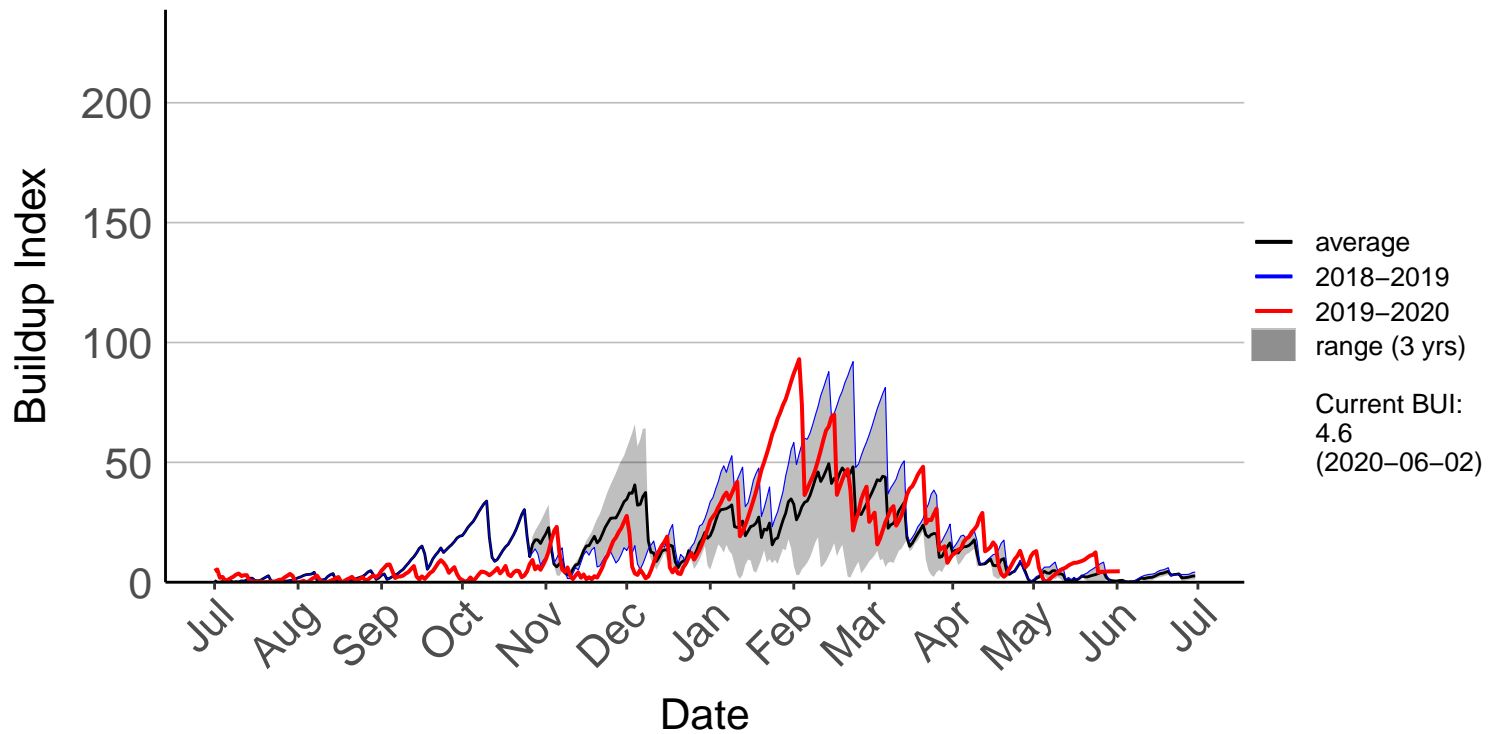

Albury Raws (Jan 2018 to Jun 2020)

Ashburton Plains Raws (Jul 1996 to Feb 2016) – DISCONTINUED

Ashley Raws (Jul 1996 to Jun 2020)

Balmoral Raws (Jul 1996 to Jun 2020)

Bottle Lake Forest Raws (Jul 1996 to Jun 2020)

Burnham Raws (Sep 1996 to Jun 2020)

Cass Raws (Oct 2017 to Jun 2020)

Cheviot Raws (Oct 2017 to Jun 2020)

Christchurch Aero SYNOP (Jul 1996 to Jun 2020)

Diamond Harbour Raws (Jul 2017 to Jun 2020)

Early Valley Raws (Nov 2019 to Jun 2020)

McLeans Raws (Mar 2017 to Jun 2020)

Motukarara Raws (Aug 1999 to Jun 2020)

Omihi Raws (Oct 2017 to Jun 2020)

Oxford 2 Raws (Dec 2017 to Jun 2020)

Oxford Raws (Aug 2007 to Dec 2017) – DISCONTINUED

Panama Road Raws (Jul 2017 to Jun 2020)

Salt Water Creek Raws (Nov 2019 to Jun 2020)

Snowdon Raws (Jun 1999 to Jun 2020)

Southbridge Raws (Oct 2017 to Jun 2020)

Te Oka Raws (Nov 2019 to Jun 2020)

West Melton Raws (May 2019 to Jun 2020)