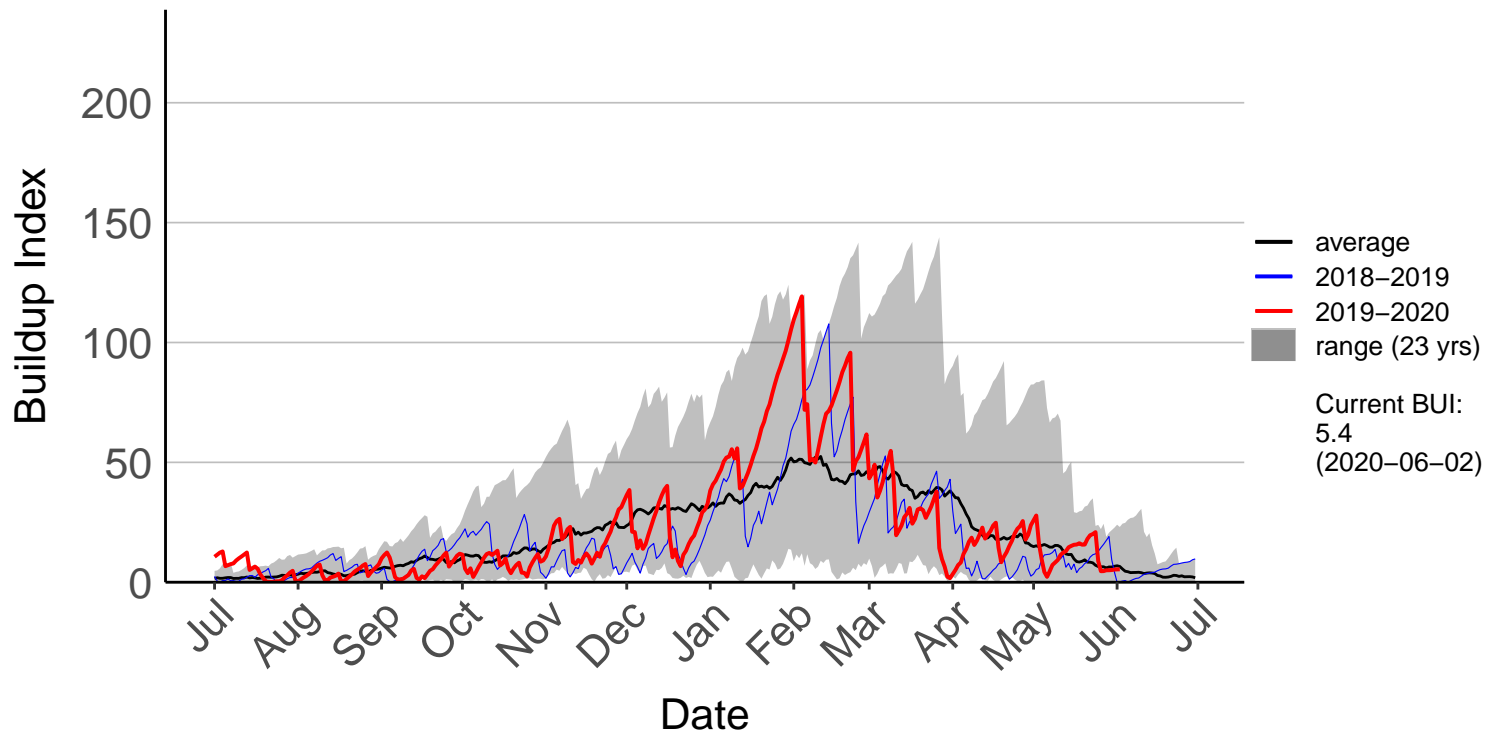

Forest Plains Raws (May 2011 to Jun 2020)

Godley Head Raws (Jul 2017 to Jun 2020)

Hanmer Forest Ews (Jul 1996 to Jun 2020)

Le Bons Bay Aws (Jul 1996 to Jun 2020)

Lees Valley Raws (May 1998 to Jun 2020)

Leeston Raws (Feb 2004 to Jun 2020)

McLeans Raws (Mar 2017 to Jun 2020)

Motukarara Raws (Aug 1999 to Jun 2020)

Omihi Raws (Oct 2017 to Jun 2020)

Oxford 2 Raws (Dec 2017 to Jun 2020)

Oxford Raws (Aug 2007 to Dec 2017) – DISCONTINUED

Panama Road Raws (Jul 2017 to Jun 2020)

Salt Water Creek Raws (Nov 2019 to Jun 2020)

Snowdon Raws (Jun 1999 to Jun 2020)

Southbridge Raws (Oct 2017 to Jun 2020)

Te Oka Raws (Nov 2019 to Jun 2020)

West Melton Raws (May 2019 to Jun 2020)