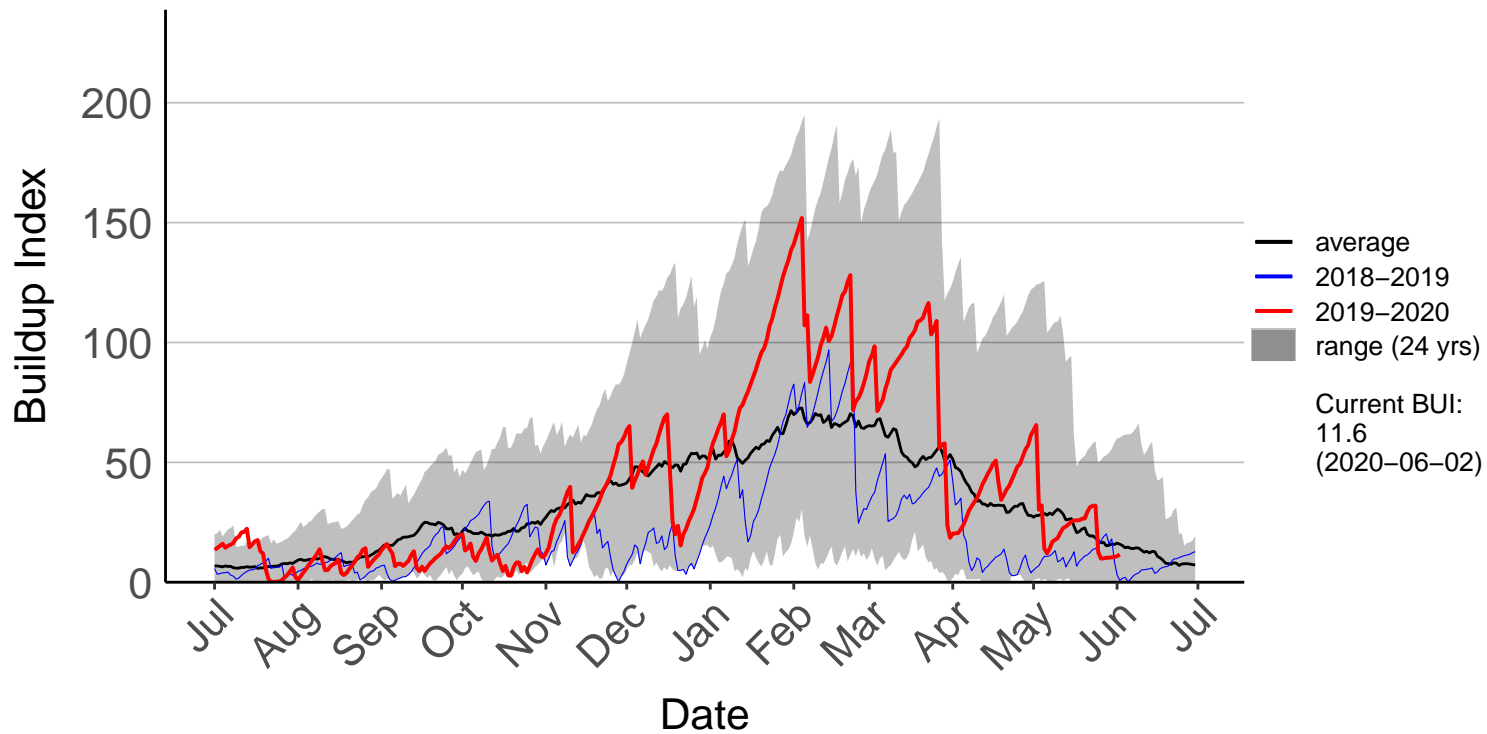

Albury Raws (Jan 2018 to Jun 2020)

Ashburton Plains Raws (Jul 1996 to Feb 2016) – DISCONTINUED

Ashley Raws (Jul 1996 to Jun 2020)

Balmoral Raws (Jul 1996 to Jun 2020)

Bottle Lake Forest Raws (Jul 1996 to Jun 2020)

Burnham Raws (Sep 1996 to Jun 2020)

Cass Raws (Oct 2017 to Jun 2020)

Cheviot Raws (Oct 2017 to Jun 2020)

Christchurch Aero SYNOP (Jul 1996 to Jun 2020)

Diamond Harbour Raws (Jul 2017 to Jun 2020)

Early Valley Raws (Nov 2019 to Jun 2020)

McLeans Raws (Mar 2017 to Jun 2020)

Motukarara Raws (Aug 1999 to Jun 2020)

Omihi Raws (Oct 2017 to Jun 2020)

Oxford 2 Raws (Dec 2017 to Jun 2020)

Oxford Raws (Aug 2007 to Dec 2017) – DISCONTINUED

Panama Road Raws (Jul 2017 to Jun 2020)