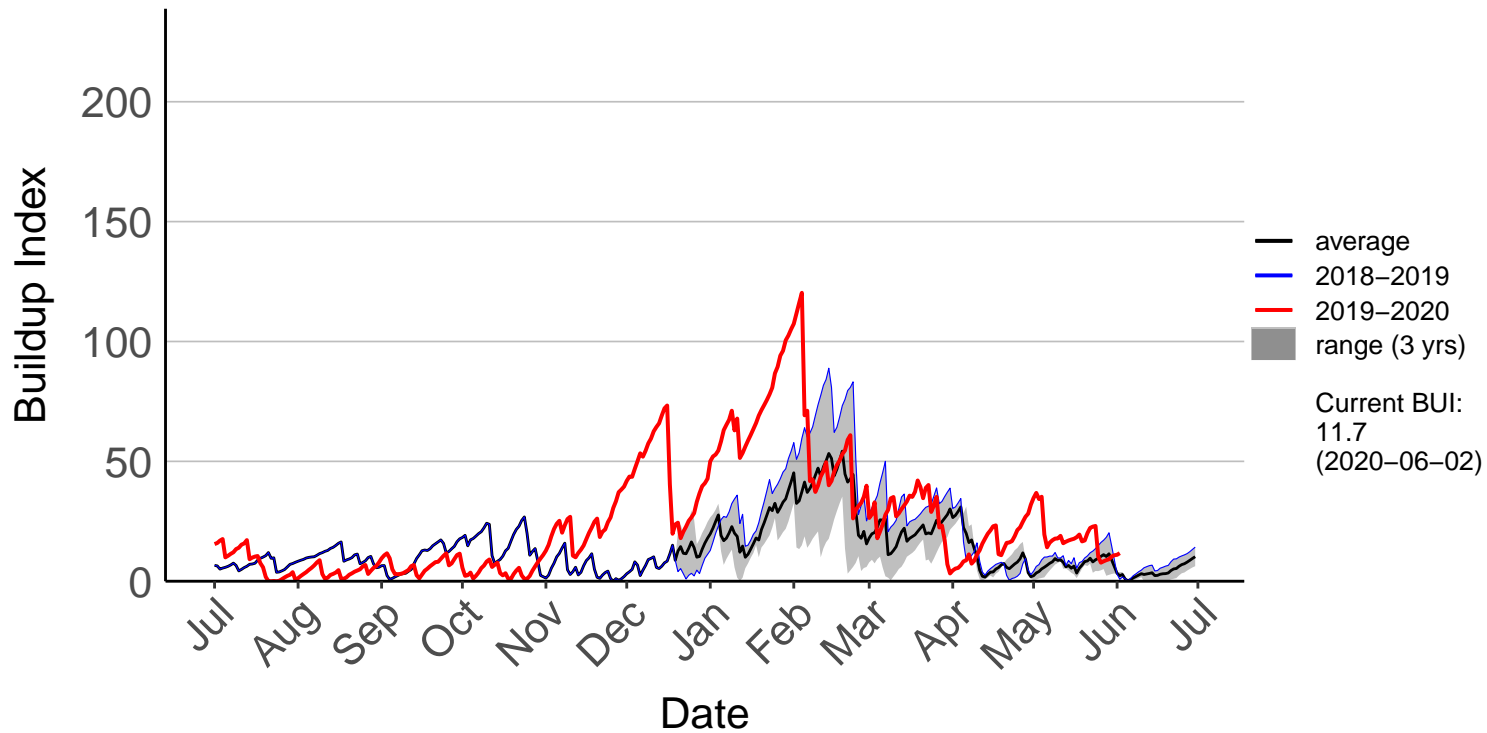

Forest Plains Raws (May 2011 to Jun 2020)

Godley Head Raws (Jul 2017 to Jun 2020)

Hanmer Forest Ews (Jul 1996 to Jun 2020)

Le Bons Bay Aws (Jul 1996 to Jun 2020)

Lees Valley Raws (May 1998 to Jun 2020)

Leeston Raws (Feb 2004 to Jun 2020)

McLeans Raws (Mar 2017 to Jun 2020)

Motukarara Raws (Aug 1999 to Jun 2020)

Omihi Raws (Oct 2017 to Jun 2020)

Oxford 2 Raws (Dec 2017 to Jun 2020)

Oxford Raws (Aug 2007 to Dec 2017) – DISCONTINUED

Panama Road Raws (Jul 2017 to Jun 2020)

Salt Water Creek Raws (Nov 2019 to Jun 2020)

Snowdon Raws (Jun 1999 to Jun 2020)

Southbridge Raws (Oct 2017 to Jun 2020)

Te Oka Raws (Nov 2019 to Jun 2020)

West Melton Raws (May 2019 to Jun 2020)