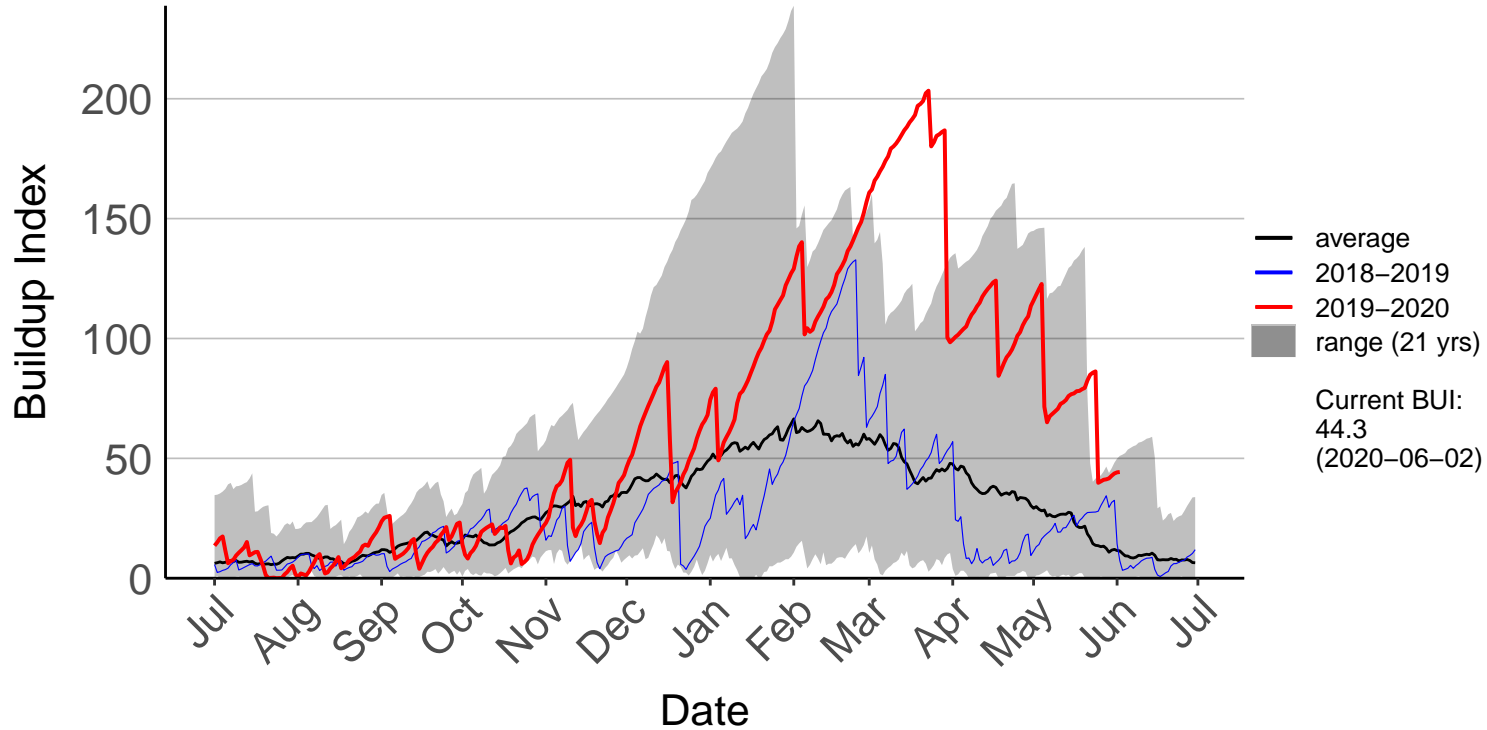

Burnham Raws (Sep 1996 to Jun 2020)

Cass Raws (Oct 2017 to Jun 2020)

Cheviot Raws (Oct 2017 to Jun 2020)

Christchurch Aero SYNOP (Jul 1996 to Jun 2020)

Diamond Harbour Raws (Jul 2017 to Jun 2020)

Early Valley Raws (Nov 2019 to Jun 2020)

Forest Plains Raws (May 2011 to Jun 2020)

Godley Head Raws (Jul 2017 to Jun 2020)

Hanmer Forest Ews (Jul 1996 to Jun 2020)

Le Bons Bay Aws (Jul 1996 to Jun 2020)

Lees Valley Raws (May 1998 to Jun 2020)

Leeston Raws (Feb 2004 to Jun 2020)

McLeans Raws (Mar 2017 to Jun 2020)

Motukarara Raws (Aug 1999 to Jun 2020)

Omihi Raws (Oct 2017 to Jun 2020)

Oxford 2 Raws (Dec 2017 to Jun 2020)

Oxford Raws (Aug 2007 to Dec 2017) – DISCONTINUED

Panama Road Raws (Jul 2017 to Jun 2020)

Salt Water Creek Raws (Nov 2019 to Jun 2020)

Snowdon Raws (Jun 1999 to Jun 2020)

Southbridge Raws (Oct 2017 to Jun 2020)

Te Oka Raws (Nov 2019 to Jun 2020)

West Melton Raws (May 2019 to Jun 2020)