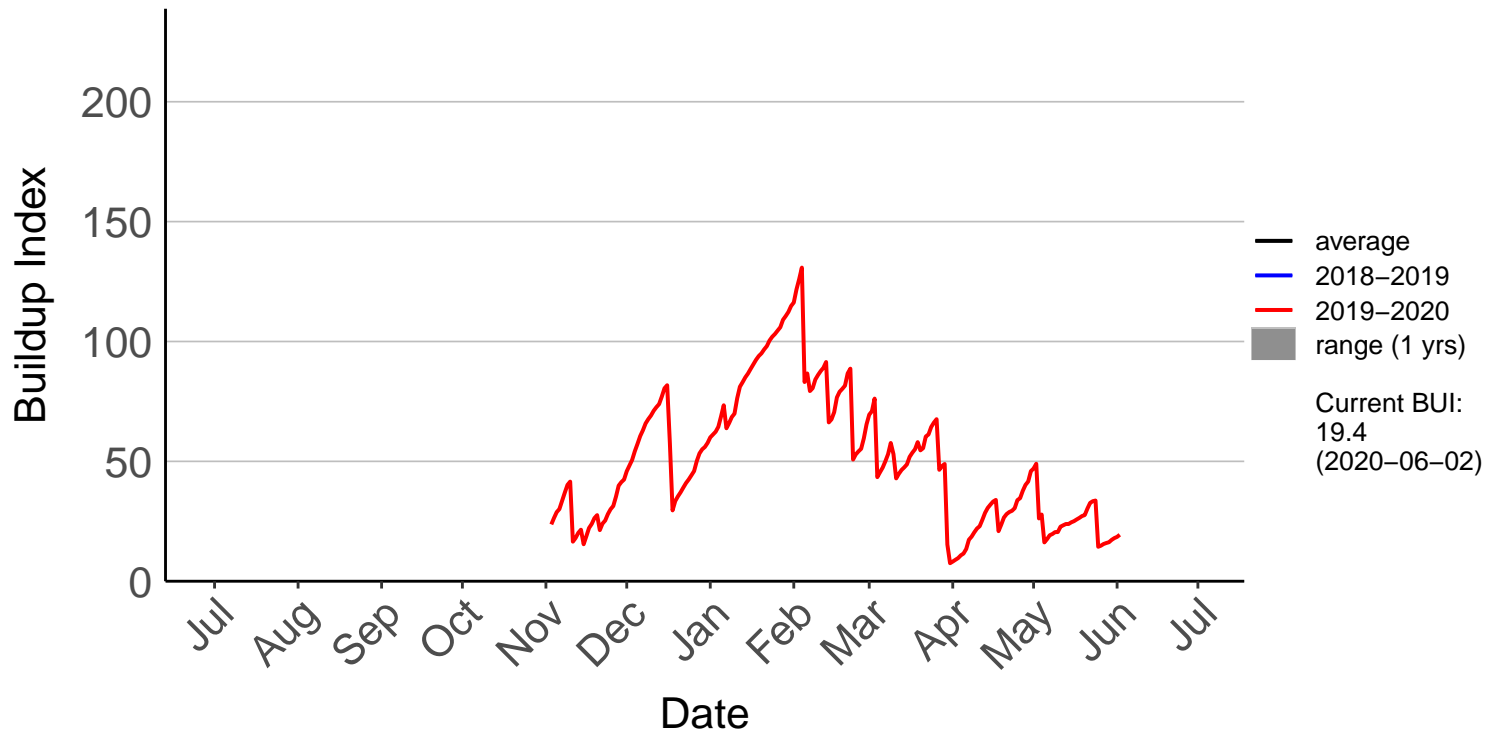

Forest Plains Raws (May 2011 to Jun 2020)

Godley Head Raws (Jul 2017 to Jun 2020)

Hanmer Forest Ews (Jul 1996 to Jun 2020)

Le Bons Bay Aws (Jul 1996 to Jun 2020)

Lees Valley Raws (May 1998 to Jun 2020)

Leeston Raws (Feb 2004 to Jun 2020)

McLeans Raws (Mar 2017 to Jun 2020)

Motukarara Raws (Aug 1999 to Jun 2020)

Omihi Raws (Oct 2017 to Jun 2020)

Oxford 2 Raws (Dec 2017 to Jun 2020)

Oxford Raws (Aug 2007 to Dec 2017) – DISCONTINUED

Panama Road Raws (Jul 2017 to Jun 2020)

Salt Water Creek Raws (Nov 2019 to Jun 2020)

Snowdon Raws (Jun 1999 to Jun 2020)

Southbridge Raws (Oct 2017 to Jun 2020)

Te Oka Raws (Nov 2019 to Jun 2020)

West Melton Raws (May 2019 to Jun 2020)