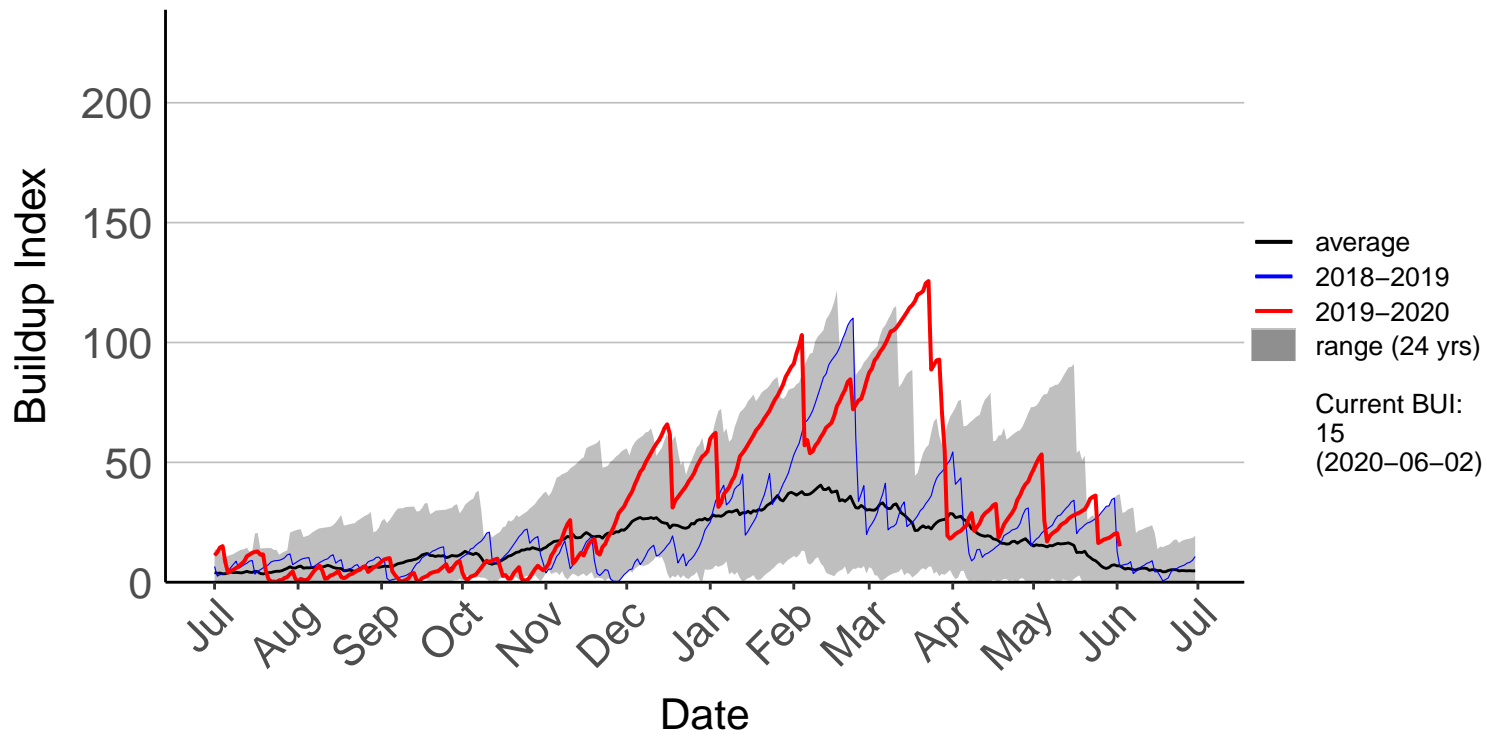

Burnham Raws (Sep 1996 to Jun 2020)

Cass Raws (Oct 2017 to Jun 2020)

Cheviot Raws (Oct 2017 to Jun 2020)

Christchurch Aero SYNOP (Jul 1996 to Jun 2020)

Diamond Harbour Raws (Jul 2017 to Jun 2020)

Early Valley Raws (Nov 2019 to Jun 2020)

Forest Plains Raws (May 2011 to Jun 2020)

Godley Head Raws (Jul 2017 to Jun 2020)

Hanmer Forest Ews (Jul 1996 to Jun 2020)

Le Bons Bay Aws (Jul 1996 to Jun 2020)

Lees Valley Raws (May 1998 to Jun 2020)

Leeston Raws (Feb 2004 to Jun 2020)

McLeans Raws (Mar 2017 to Jun 2020)

Motukarara Raws (Aug 1999 to Jun 2020)

Omihi Raws (Oct 2017 to Jun 2020)

Oxford 2 Raws (Dec 2017 to Jun 2020)

Oxford Raws (Aug 2007 to Dec 2017) – DISCONTINUED

Panama Road Raws (Jul 2017 to Jun 2020)

Salt Water Creek Raws (Nov 2019 to Jun 2020)

Snowdon Raws (Jun 1999 to Jun 2020)

Southbridge Raws (Oct 2017 to Jun 2020)

Te Oka Raws (Nov 2019 to Jun 2020)

West Melton Raws (May 2019 to Jun 2020)