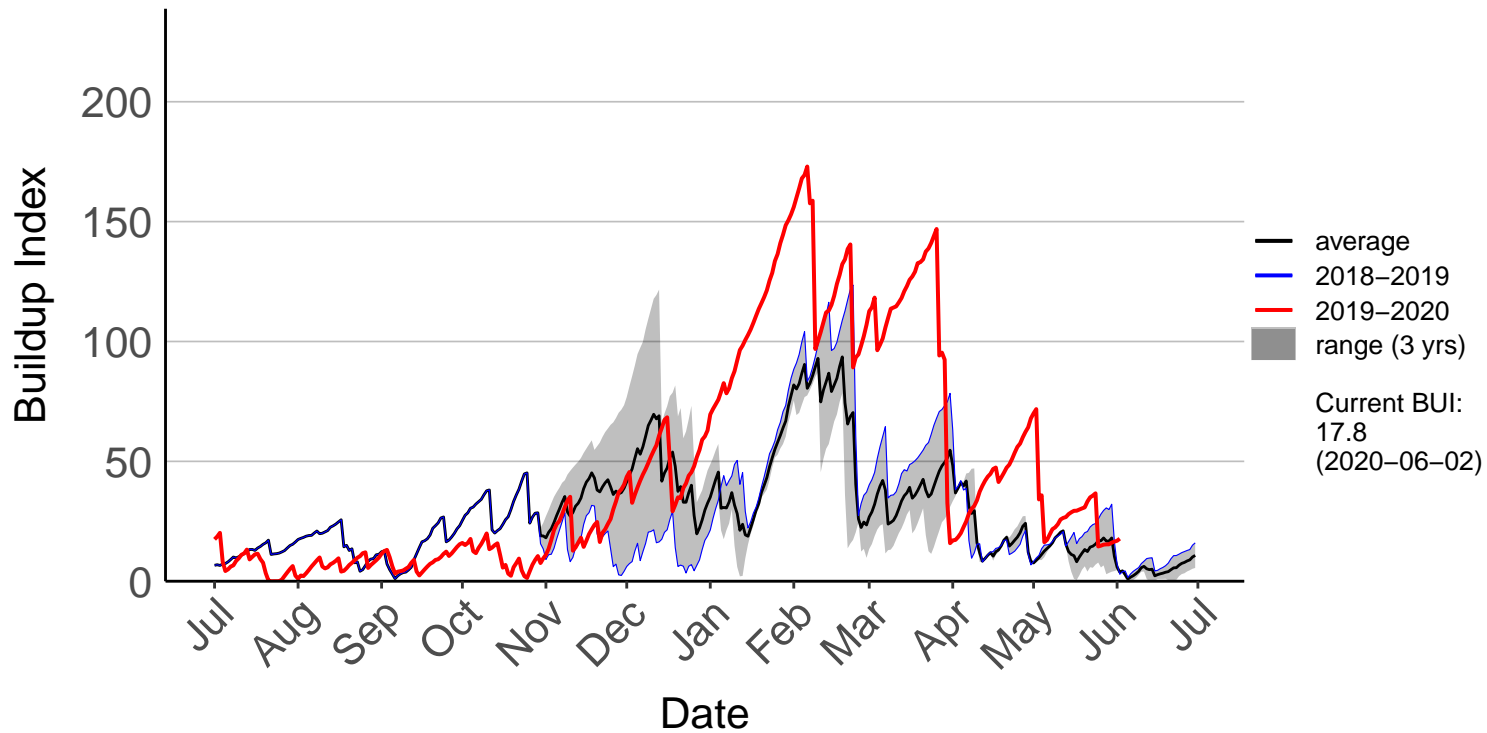

Burnham Raws (Sep 1996 to Jun 2020)

Cass Raws (Oct 2017 to Jun 2020)

Cheviot Raws (Oct 2017 to Jun 2020)

Christchurch Aero SYNOP (Jul 1996 to Jun 2020)

Diamond Harbour Raws (Jul 2017 to Jun 2020)

Early Valley Raws (Nov 2019 to Jun 2020)

Forest Plains Raws (May 2011 to Jun 2020)

Godley Head Raws (Jul 2017 to Jun 2020)

Hanmer Forest Ews (Jul 1996 to Jun 2020)

Le Bons Bay Aws (Jul 1996 to Jun 2020)

Lees Valley Raws (May 1998 to Jun 2020)

Leeston Raws (Feb 2004 to Jun 2020)

McLeans Raws (Mar 2017 to Jun 2020)

Motukarara Raws (Aug 1999 to Jun 2020)

Omihi Raws (Oct 2017 to Jun 2020)

Oxford 2 Raws (Dec 2017 to Jun 2020)

Oxford Raws (Aug 2007 to Dec 2017) – DISCONTINUED

Panama Road Raws (Jul 2017 to Jun 2020)

Salt Water Creek Raws (Nov 2019 to Jun 2020)

Snowdon Raws (Jun 1999 to Jun 2020)

Southbridge Raws (Oct 2017 to Jun 2020)

Te Oka Raws (Nov 2019 to Jun 2020)

West Melton Raws (May 2019 to Jun 2020)