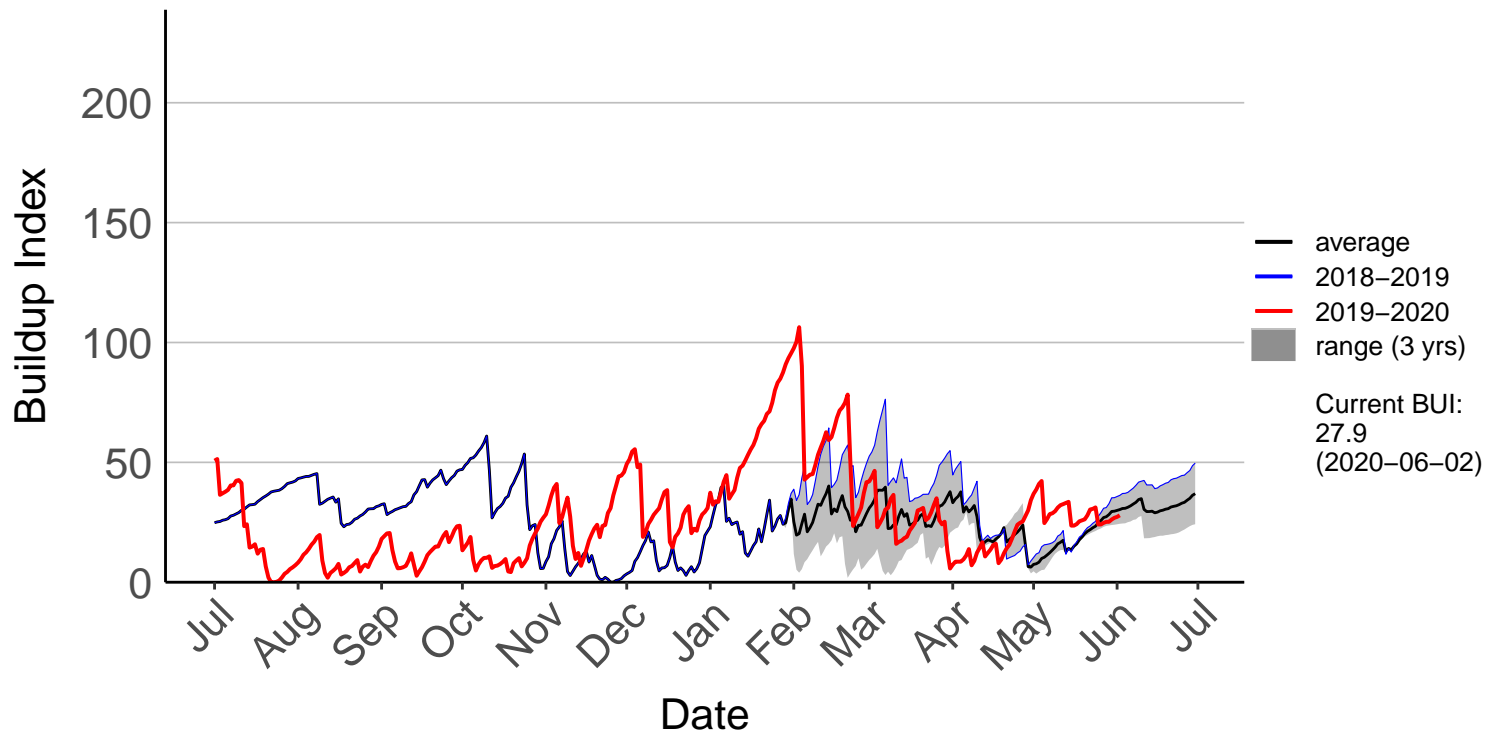

Albury Raws (Jan 2018 to Jun 2020)

Ashburton Plains Raws (Jul 1996 to Feb 2016) – DISCONTINUED

Ashley Raws (Jul 1996 to Jun 2020)

Balmoral Raws (Jul 1996 to Jun 2020)

Bottle Lake Forest Raws (Jul 1996 to Jun 2020)

Burnham Raws (Sep 1996 to Jun 2020)

Cass Raws (Oct 2017 to Jun 2020)

Cheviot Raws (Oct 2017 to Jun 2020)

Christchurch Aero SYNOP (Jul 1996 to Jun 2020)

Diamond Harbour Raws (Jul 2017 to Jun 2020)

Early Valley Raws (Nov 2019 to Jun 2020)

McLeans Raws (Mar 2017 to Jun 2020)

Motukarara Raws (Aug 1999 to Jun 2020)

Omihi Raws (Oct 2017 to Jun 2020)

Oxford 2 Raws (Dec 2017 to Jun 2020)

Oxford Raws (Aug 2007 to Dec 2017) – DISCONTINUED

Panama Road Raws (Jul 2017 to Jun 2020)