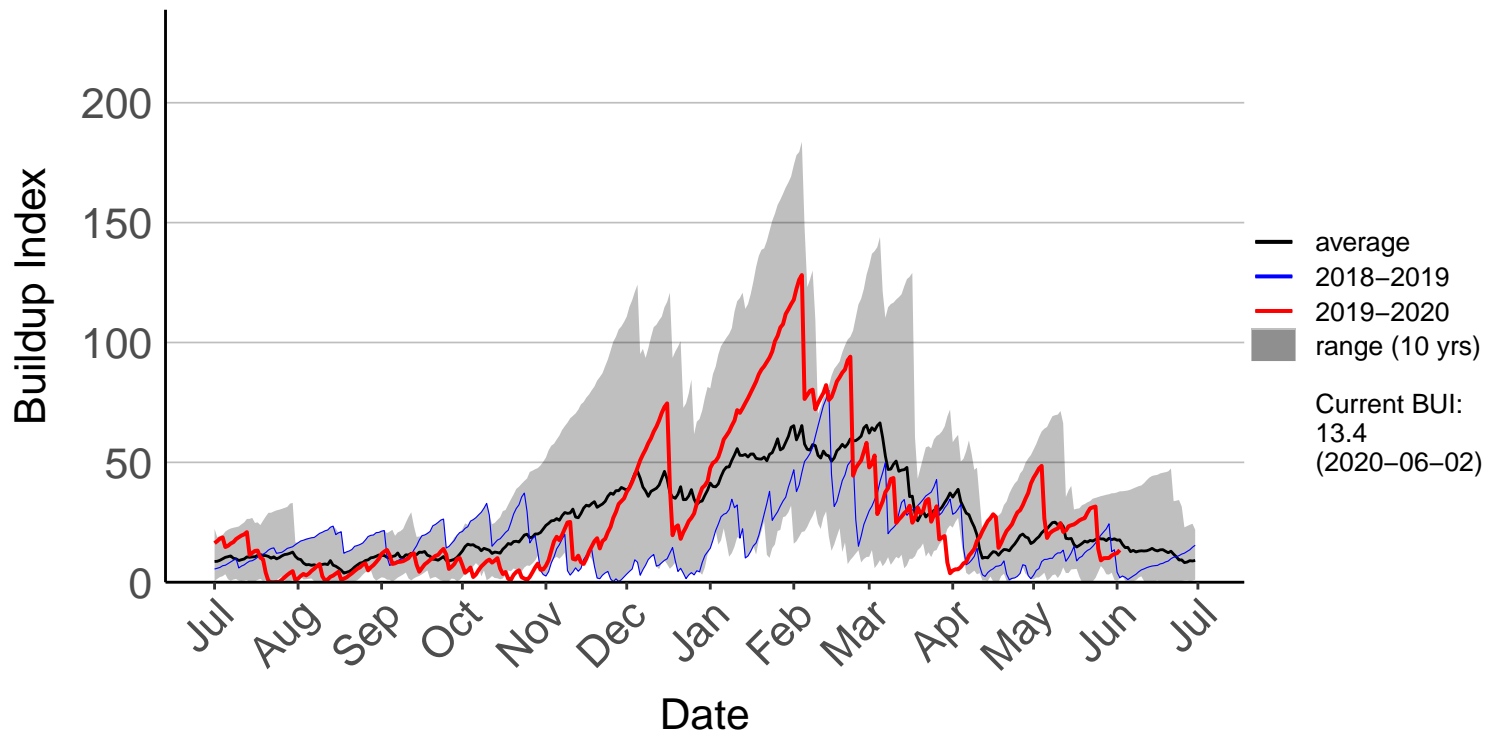

Albury Raws (Jan 2018 to Jun 2020)

Ashburton Plains Raws (Jul 1996 to Feb 2016) – DISCONTINUED

Ashley Raws (Jul 1996 to Jun 2020)

Balmoral Raws (Jul 1996 to Jun 2020)

Bottle Lake Forest Raws (Jul 1996 to Jun 2020)

Burnham Raws (Sep 1996 to Jun 2020)

Cass Raws (Oct 2017 to Jun 2020)

Cheviot Raws (Oct 2017 to Jun 2020)

Christchurch Aero SYNOP (Jul 1996 to Jun 2020)

Diamond Harbour Raws (Jul 2017 to Jun 2020)

Early Valley Raws (Nov 2019 to Jun 2020)

Forest Plains Raws (May 2011 to Jun 2020)

Godley Head Raws (Jul 2017 to Jun 2020)

Hanmer Forest Ews (Jul 1996 to Jun 2020)

Le Bons Bay Aws (Jul 1996 to Jun 2020)

Lees Valley Raws (May 1998 to Jun 2020)

Leeston Raws (Feb 2004 to Jun 2020)

McLeans Raws (Mar 2017 to Jun 2020)

Motukarara Raws (Aug 1999 to Jun 2020)

Omihi Raws (Oct 2017 to Jun 2020)

Oxford 2 Raws (Dec 2017 to Jun 2020)

Oxford Raws (Aug 2007 to Dec 2017) – DISCONTINUED

Panama Road Raws (Jul 2017 to Jun 2020)