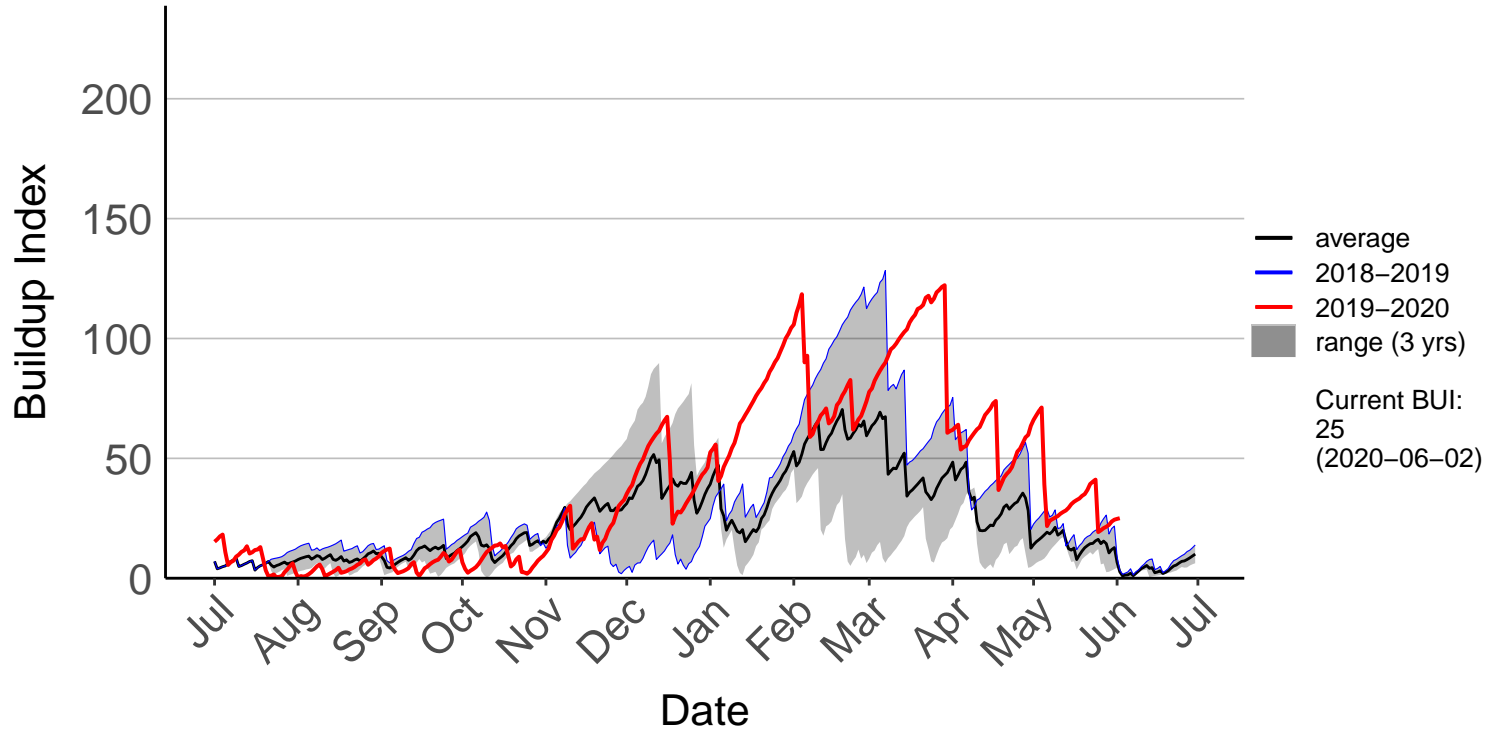

Albury Raws (Jan 2018 to Jun 2020)

Ashburton Plains Raws (Jul 1996 to Feb 2016) – DISCONTINUED

Ashley Raws (Jul 1996 to Jun 2020)

Balmoral Raws (Jul 1996 to Jun 2020)

Bottle Lake Forest Raws (Jul 1996 to Jun 2020)

Burnham Raws (Sep 1996 to Jun 2020)

Cass Raws (Oct 2017 to Jun 2020)

Cheviot Raws (Oct 2017 to Jun 2020)

Christchurch Aero SYNOP (Jul 1996 to Jun 2020)

Diamond Harbour Raws (Jul 2017 to Jun 2020)

Early Valley Raws (Nov 2019 to Jun 2020)

Forest Plains Raws (May 2011 to Jun 2020)

Godley Head Raws (Jul 2017 to Jun 2020)

Hanmer Forest Ews (Jul 1996 to Jun 2020)

Le Bons Bay Aws (Jul 1996 to Jun 2020)

Lees Valley Raws (May 1998 to Jun 2020)

Leeston Raws (Feb 2004 to Jun 2020)

McLeans Raws (Mar 2017 to Jun 2020)

Motukarara Raws (Aug 1999 to Jun 2020)

Omihi Raws (Oct 2017 to Jun 2020)

Oxford 2 Raws (Dec 2017 to Jun 2020)

Oxford Raws (Aug 2007 to Dec 2017) – DISCONTINUED

Panama Road Raws (Jul 2017 to Jun 2020)