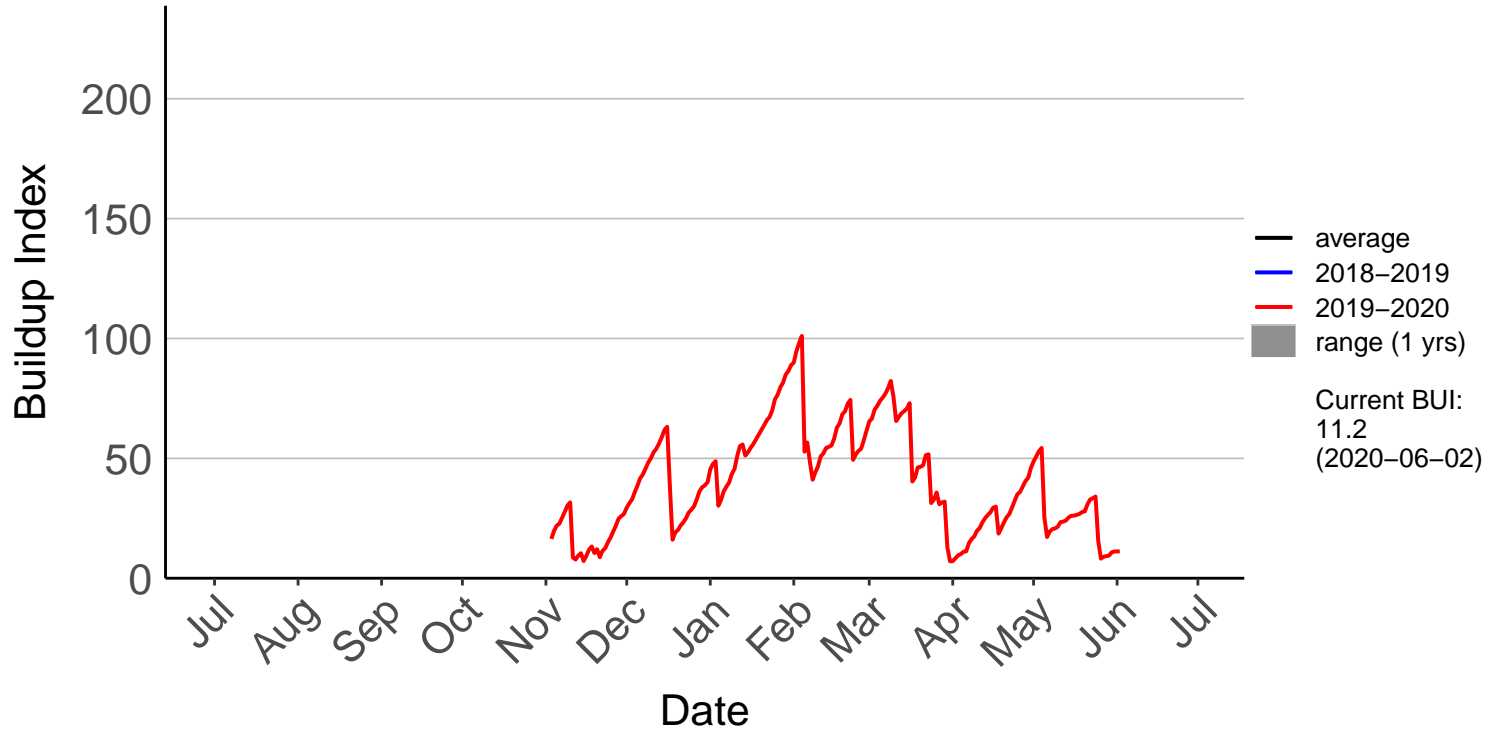

Albury Raws (Jan 2018 to Jun 2020)

Ashburton Plains Raws (Jul 1996 to Feb 2016) – DISCONTINUED

Ashley Raws (Jul 1996 to Jun 2020)

Balmoral Raws (Jul 1996 to Jun 2020)

Bottle Lake Forest Raws (Jul 1996 to Jun 2020)

Burnham Raws (Sep 1996 to Jun 2020)

Cass Raws (Oct 2017 to Jun 2020)

Cheviot Raws (Oct 2017 to Jun 2020)

Christchurch Aero SYNOP (Jul 1996 to Jun 2020)

Diamond Harbour Raws (Jul 2017 to Jun 2020)

Early Valley Raws (Nov 2019 to Jun 2020)

Forest Plains Raws (May 2011 to Jun 2020)

Godley Head Raws (Jul 2017 to Jun 2020)

Hanmer Forest Ews (Jul 1996 to Jun 2020)

Le Bons Bay Aws (Jul 1996 to Jun 2020)

Lees Valley Raws (May 1998 to Jun 2020)

Leeston Raws (Feb 2004 to Jun 2020)

McLeans Raws (Mar 2017 to Jun 2020)

Motukarara Raws (Aug 1999 to Jun 2020)

Omihi Raws (Oct 2017 to Jun 2020)

Oxford 2 Raws (Dec 2017 to Jun 2020)

Oxford Raws (Aug 2007 to Dec 2017) – DISCONTINUED

Panama Road Raws (Jul 2017 to Jun 2020)