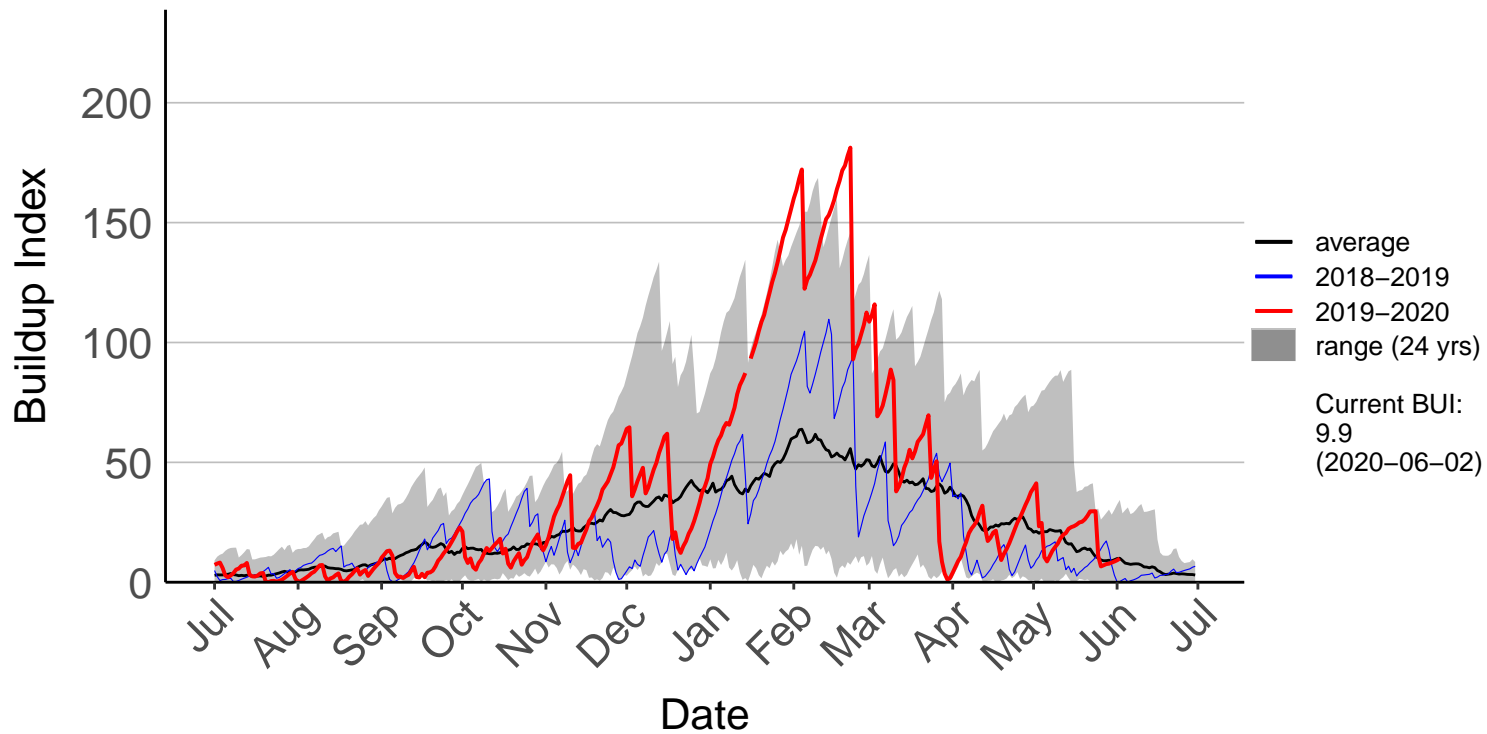

Albury Raws (Jan 2018 to Jun 2020)

Ashburton Plains Raws (Jul 1996 to Feb 2016) – DISCONTINUED

Ashley Raws (Jul 1996 to Jun 2020)

Balmoral Raws (Jul 1996 to Jun 2020)

Bottle Lake Forest Raws (Jul 1996 to Jun 2020)

Burnham Raws (Sep 1996 to Jun 2020)

Cass Raws (Oct 2017 to Jun 2020)

Cheviot Raws (Oct 2017 to Jun 2020)

Christchurch Aero SYNOP (Jul 1996 to Jun 2020)

Diamond Harbour Raws (Jul 2017 to Jun 2020)

Early Valley Raws (Nov 2019 to Jun 2020)

Forest Plains Raws (May 2011 to Jun 2020)

Godley Head Raws (Jul 2017 to Jun 2020)

Hanmer Forest Ews (Jul 1996 to Jun 2020)

Le Bons Bay Aws (Jul 1996 to Jun 2020)

Lees Valley Raws (May 1998 to Jun 2020)

Leeston Raws (Feb 2004 to Jun 2020)

McLeans Raws (Mar 2017 to Jun 2020)

Motukarara Raws (Aug 1999 to Jun 2020)

Omihi Raws (Oct 2017 to Jun 2020)

Oxford 2 Raws (Dec 2017 to Jun 2020)

Oxford Raws (Aug 2007 to Dec 2017) – DISCONTINUED

Panama Road Raws (Jul 2017 to Jun 2020)