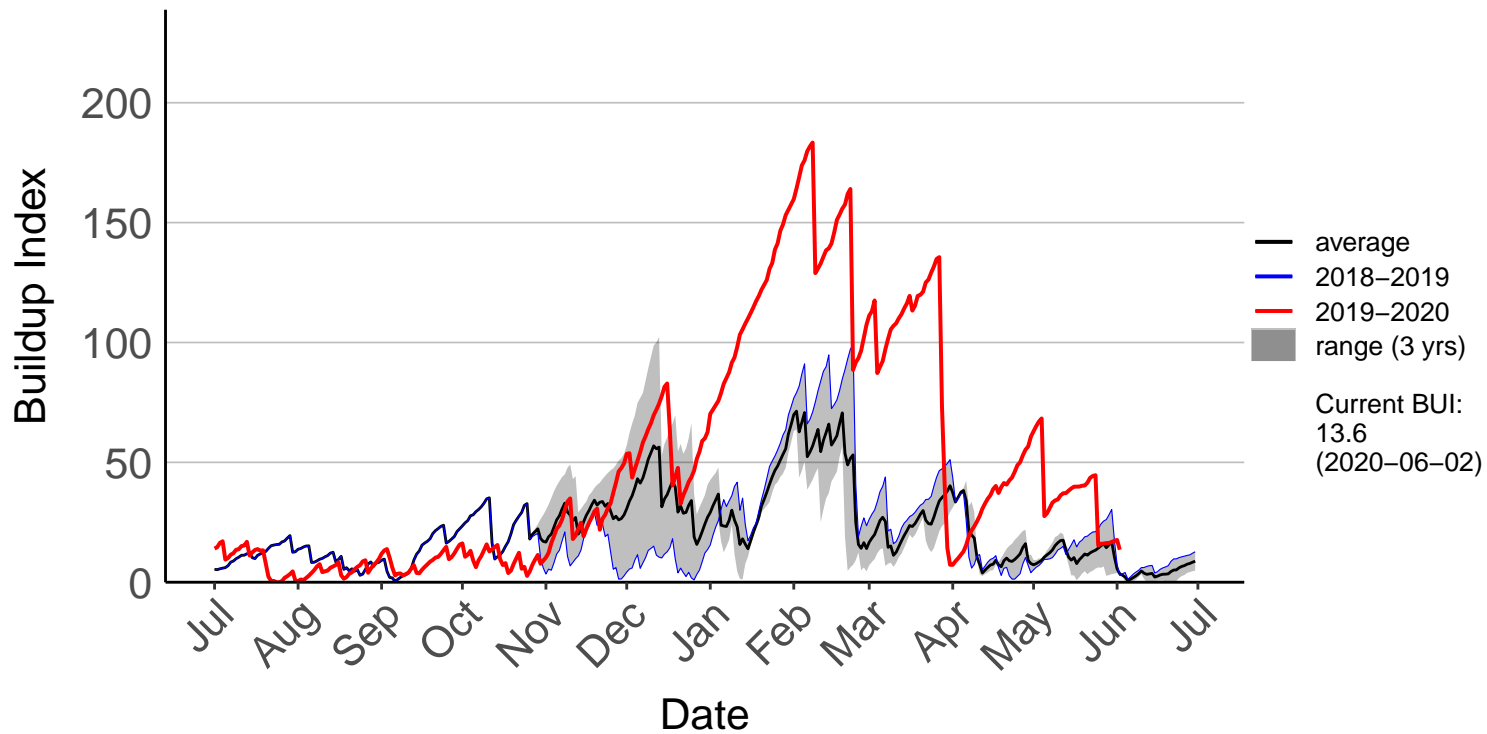

Albury Raws (Jan 2018 to Jun 2020)

Ashburton Plains Raws (Jul 1996 to Feb 2016) – DISCONTINUED

Ashley Raws (Jul 1996 to Jun 2020)

Balmoral Raws (Jul 1996 to Jun 2020)

Bottle Lake Forest Raws (Jul 1996 to Jun 2020)

Burnham Raws (Sep 1996 to Jun 2020)

Cass Raws (Oct 2017 to Jun 2020)

Cheviot Raws (Oct 2017 to Jun 2020)

Christchurch Aero SYNOP (Jul 1996 to Jun 2020)

Diamond Harbour Raws (Jul 2017 to Jun 2020)

Early Valley Raws (Nov 2019 to Jun 2020)

McLeans Raws (Mar 2017 to Jun 2020)

Motukarara Raws (Aug 1999 to Jun 2020)

Omihi Raws (Oct 2017 to Jun 2020)

Oxford 2 Raws (Dec 2017 to Jun 2020)

Oxford Raws (Aug 2007 to Dec 2017) – DISCONTINUED

Panama Road Raws (Jul 2017 to Jun 2020)