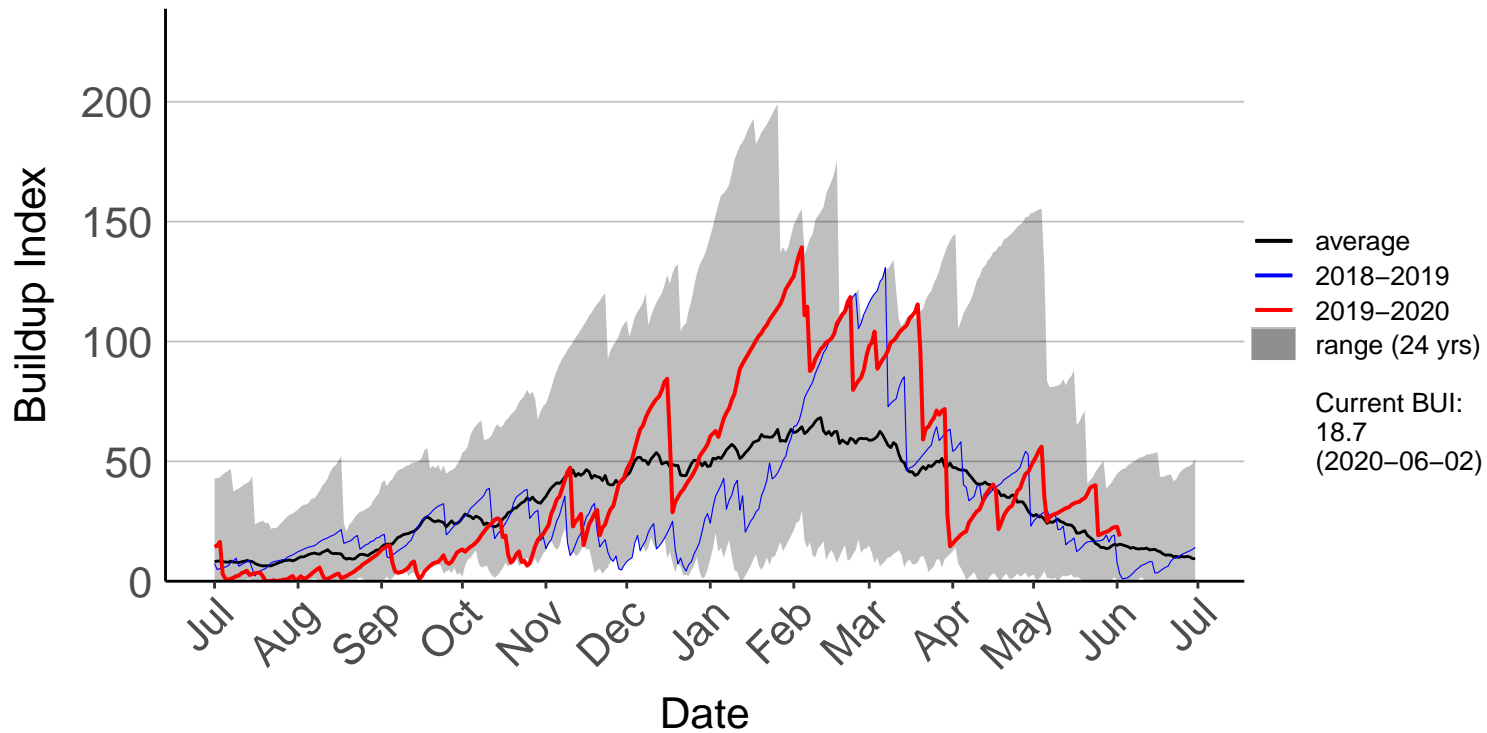

Albury Raws (Jan 2018 to Jun 2020)

Ashburton Plains Raws (Jul 1996 to Feb 2016) – DISCONTINUED

Ashley Raws (Jul 1996 to Jun 2020)

Balmoral Raws (Jul 1996 to Jun 2020)

Bottle Lake Forest Raws (Jul 1996 to Jun 2020)

Burnham Raws (Sep 1996 to Jun 2020)

Cass Raws (Oct 2017 to Jun 2020)

Cheviot Raws (Oct 2017 to Jun 2020)

Christchurch Aero SYNOP (Jul 1996 to Jun 2020)

Diamond Harbour Raws (Jul 2017 to Jun 2020)

Early Valley Raws (Nov 2019 to Jun 2020)

Forest Plains Raws (May 2011 to Jun 2020)

Godley Head Raws (Jul 2017 to Jun 2020)

Hanmer Forest Ews (Jul 1996 to Jun 2020)

Le Bons Bay Aws (Jul 1996 to Jun 2020)

Lees Valley Raws (May 1998 to Jun 2020)

Leeston Raws (Feb 2004 to Jun 2020)

McLeans Raws (Mar 2017 to Jun 2020)

Motukarara Raws (Aug 1999 to Jun 2020)

Omihi Raws (Oct 2017 to Jun 2020)

Oxford 2 Raws (Dec 2017 to Jun 2020)

Oxford Raws (Aug 2007 to Dec 2017) – DISCONTINUED

Panama Road Raws (Jul 2017 to Jun 2020)