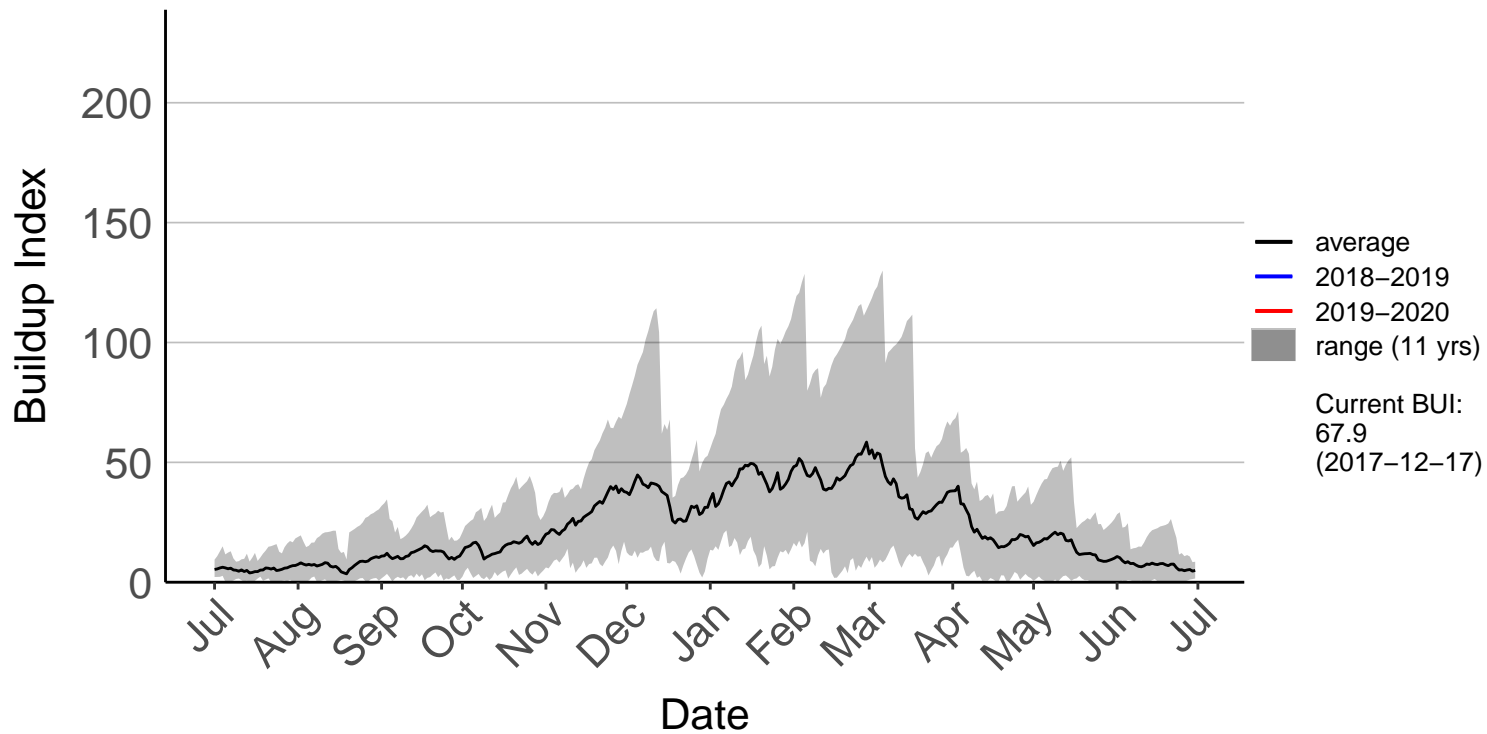

Forest Plains Raws (May 2011 to Jun 2020)

Godley Head Raws (Jul 2017 to Jun 2020)

Hanmer Forest Ews (Jul 1996 to Jun 2020)

Le Bons Bay Aws (Jul 1996 to Jun 2020)

Lees Valley Raws (May 1998 to Jun 2020)

Leeston Raws (Feb 2004 to Jun 2020)

McLeans Raws (Mar 2017 to Jun 2020)

Motukarara Raws (Aug 1999 to Jun 2020)

Omihi Raws (Oct 2017 to Jun 2020)

Oxford 2 Raws (Dec 2017 to Jun 2020)

Oxford Raws (Aug 2007 to Dec 2017) – DISCONTINUED

Panama Road Raws (Jul 2017 to Jun 2020)

Salt Water Creek Raws (Nov 2019 to Jun 2020)

Snowdon Raws (Jun 1999 to Jun 2020)

Southbridge Raws (Oct 2017 to Jun 2020)

Te Oka Raws (Nov 2019 to Jun 2020)

West Melton Raws (May 2019 to Jun 2020)