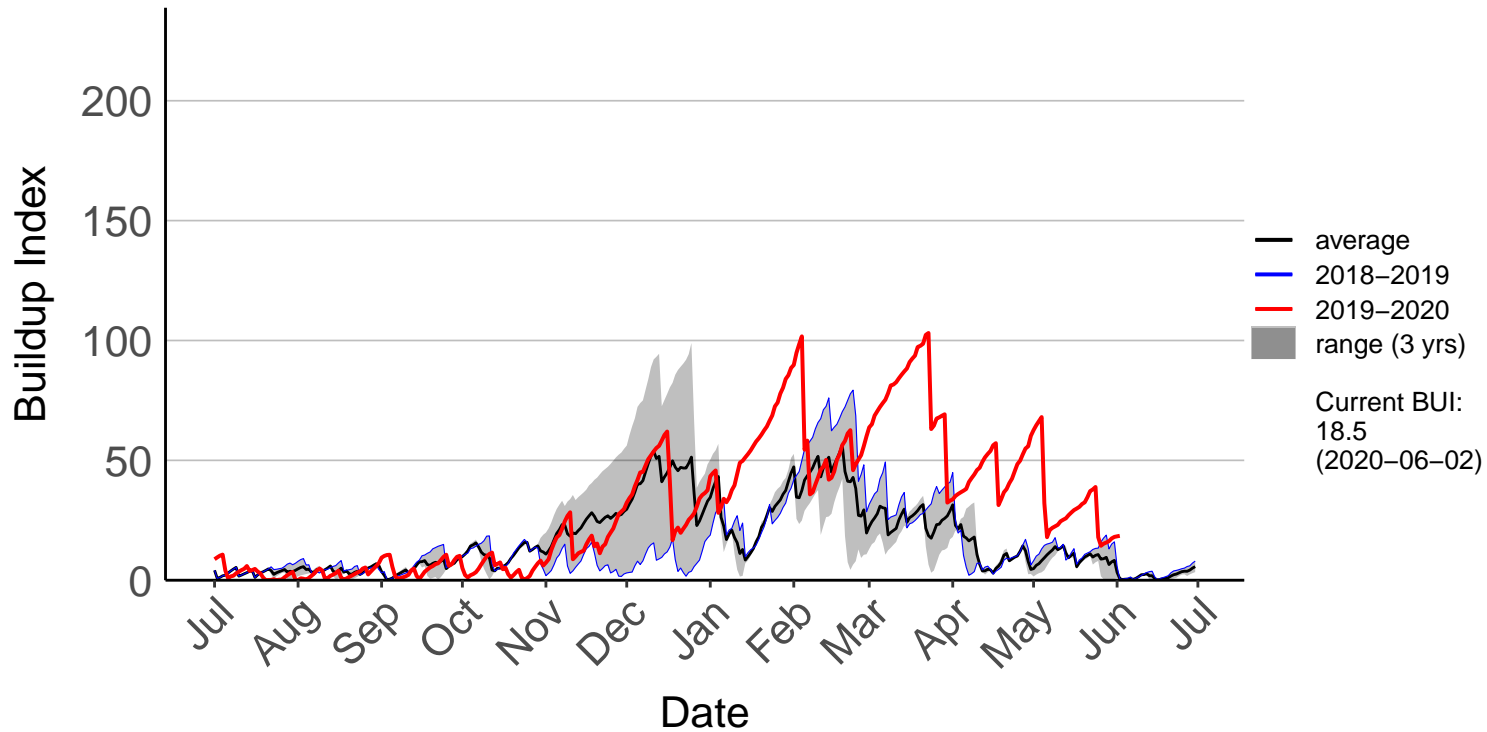

Albury Raws (Jan 2018 to Jun 2020)

Ashburton Plains Raws (Jul 1996 to Feb 2016) – DISCONTINUED

Ashley Raws (Jul 1996 to Jun 2020)

Balmoral Raws (Jul 1996 to Jun 2020)

Bottle Lake Forest Raws (Jul 1996 to Jun 2020)

Burnham Raws (Sep 1996 to Jun 2020)

Cass Raws (Oct 2017 to Jun 2020)

Cheviot Raws (Oct 2017 to Jun 2020)

Christchurch Aero SYNOP (Jul 1996 to Jun 2020)

Diamond Harbour Raws (Jul 2017 to Jun 2020)

Early Valley Raws (Nov 2019 to Jun 2020)

Forest Plains Raws (May 2011 to Jun 2020)

Godley Head Raws (Jul 2017 to Jun 2020)

Hanmer Forest Ews (Jul 1996 to Jun 2020)

Le Bons Bay Aws (Jul 1996 to Jun 2020)

Lees Valley Raws (May 1998 to Jun 2020)

Leeston Raws (Feb 2004 to Jun 2020)

McLeans Raws (Mar 2017 to Jun 2020)

Motukarara Raws (Aug 1999 to Jun 2020)

Omihi Raws (Oct 2017 to Jun 2020)

Oxford 2 Raws (Dec 2017 to Jun 2020)

Oxford Raws (Aug 2007 to Dec 2017) – DISCONTINUED

Panama Road Raws (Jul 2017 to Jun 2020)