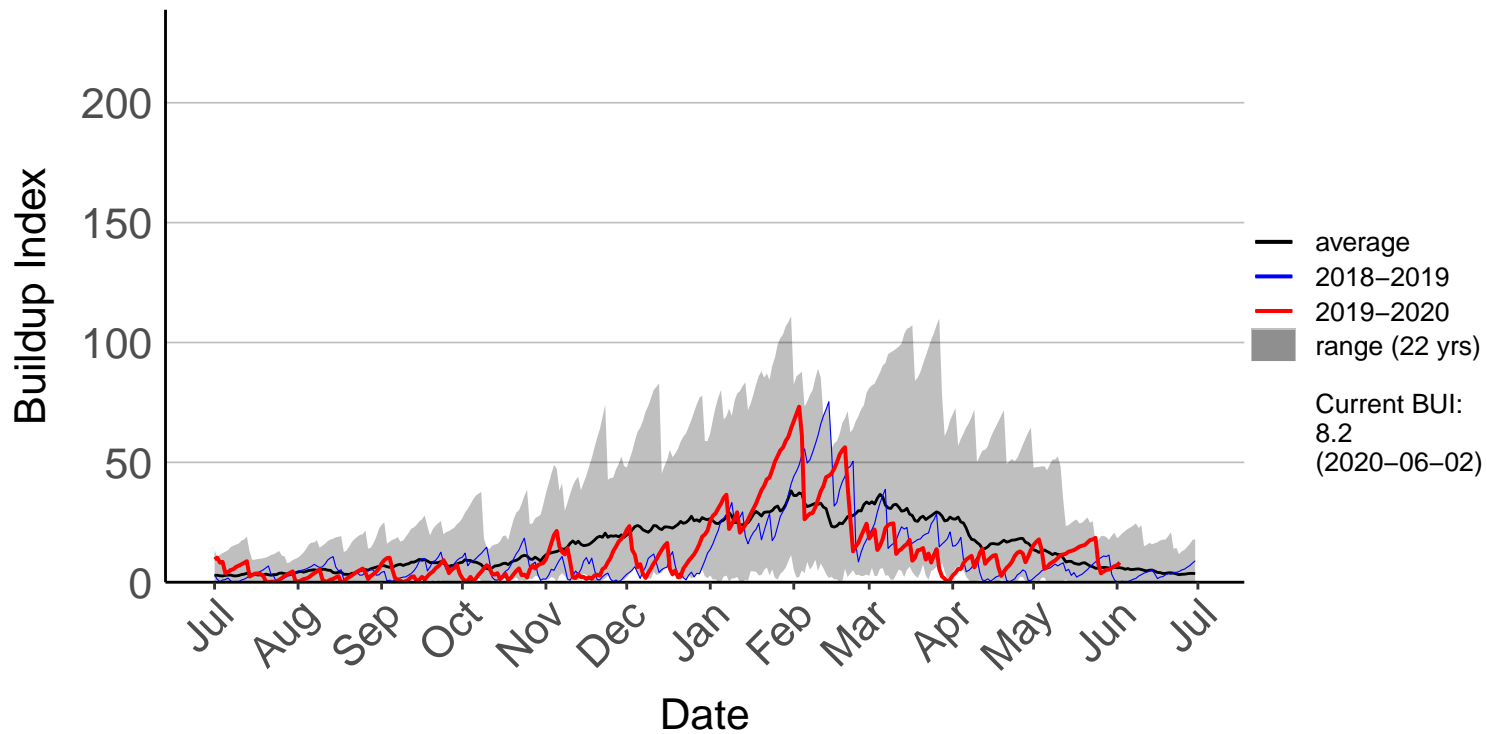

Forest Plains Raws (May 2011 to Jun 2020)

Godley Head Raws (Jul 2017 to Jun 2020)

Hanmer Forest Ews (Jul 1996 to Jun 2020)

Le Bons Bay Aws (Jul 1996 to Jun 2020)

Lees Valley Raws (May 1998 to Jun 2020)

Leeston Raws (Feb 2004 to Jun 2020)

McLeans Raws (Mar 2017 to Jun 2020)

Motukarara Raws (Aug 1999 to Jun 2020)

Omihi Raws (Oct 2017 to Jun 2020)

Oxford 2 Raws (Dec 2017 to Jun 2020)

Oxford Raws (Aug 2007 to Dec 2017) – DISCONTINUED

Panama Road Raws (Jul 2017 to Jun 2020)

Salt Water Creek Raws (Nov 2019 to Jun 2020)

Snowdon Raws (Jun 1999 to Jun 2020)

Southbridge Raws (Oct 2017 to Jun 2020)

Te Oka Raws (Nov 2019 to Jun 2020)

West Melton Raws (May 2019 to Jun 2020)