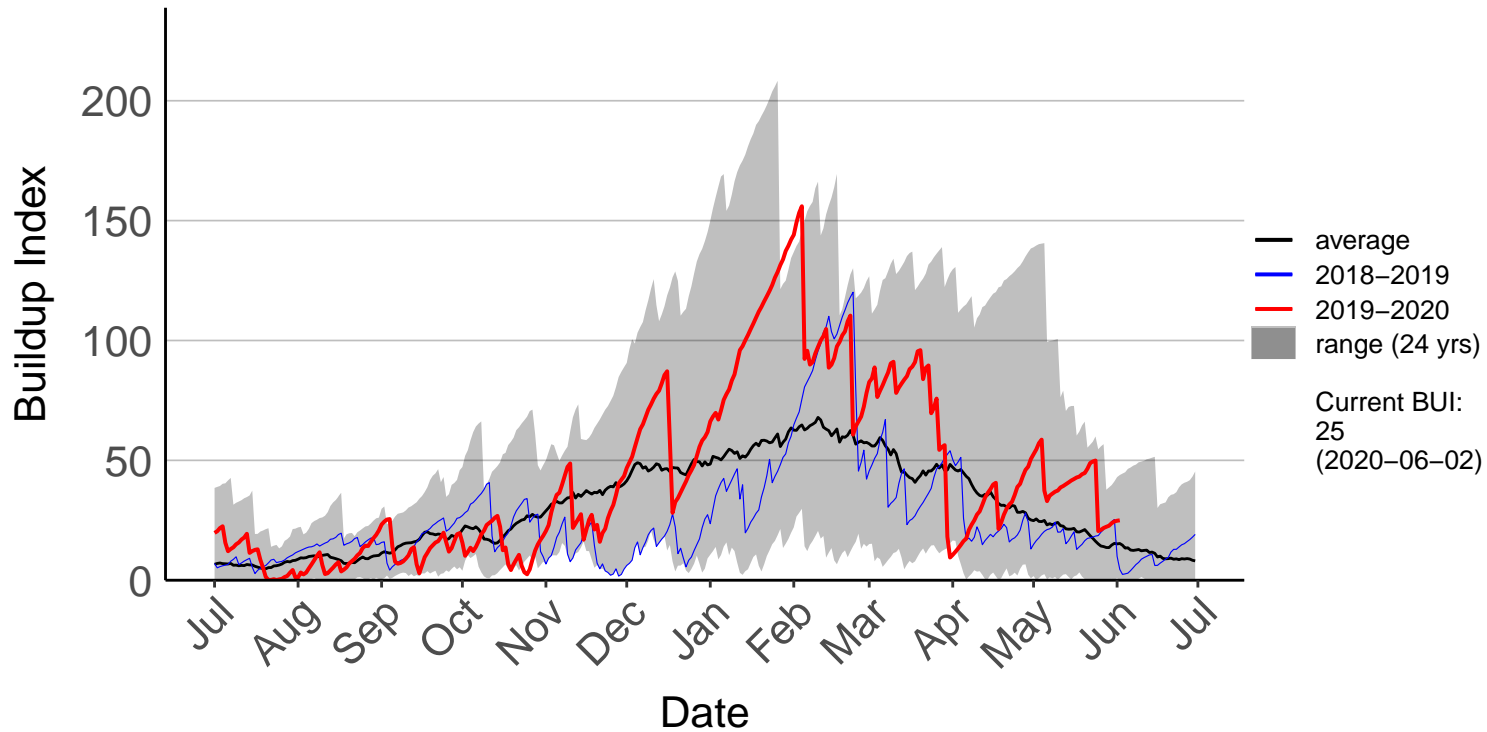

Albury Raws (Jan 2018 to Jun 2020)

Ashburton Plains Raws (Jul 1996 to Feb 2016) – DISCONTINUED

Ashley Raws (Jul 1996 to Jun 2020)

Balmoral Raws (Jul 1996 to Jun 2020)

Bottle Lake Forest Raws (Jul 1996 to Jun 2020)

Burnham Raws (Sep 1996 to Jun 2020)

Cass Raws (Oct 2017 to Jun 2020)

Cheviot Raws (Oct 2017 to Jun 2020)

Christchurch Aero SYNOP (Jul 1996 to Jun 2020)

Diamond Harbour Raws (Jul 2017 to Jun 2020)

Early Valley Raws (Nov 2019 to Jun 2020)

Forest Plains Raws (May 2011 to Jun 2020)

Godley Head Raws (Jul 2017 to Jun 2020)

Hanmer Forest Ews (Jul 1996 to Jun 2020)

Le Bons Bay Aws (Jul 1996 to Jun 2020)

Lees Valley Raws (May 1998 to Jun 2020)

Leeston Raws (Feb 2004 to Jun 2020)

McLeans Raws (Mar 2017 to Jun 2020)

Motukarara Raws (Aug 1999 to Jun 2020)

Omihi Raws (Oct 2017 to Jun 2020)

Oxford 2 Raws (Dec 2017 to Jun 2020)

Oxford Raws (Aug 2007 to Dec 2017) – DISCONTINUED

Panama Road Raws (Jul 2017 to Jun 2020)