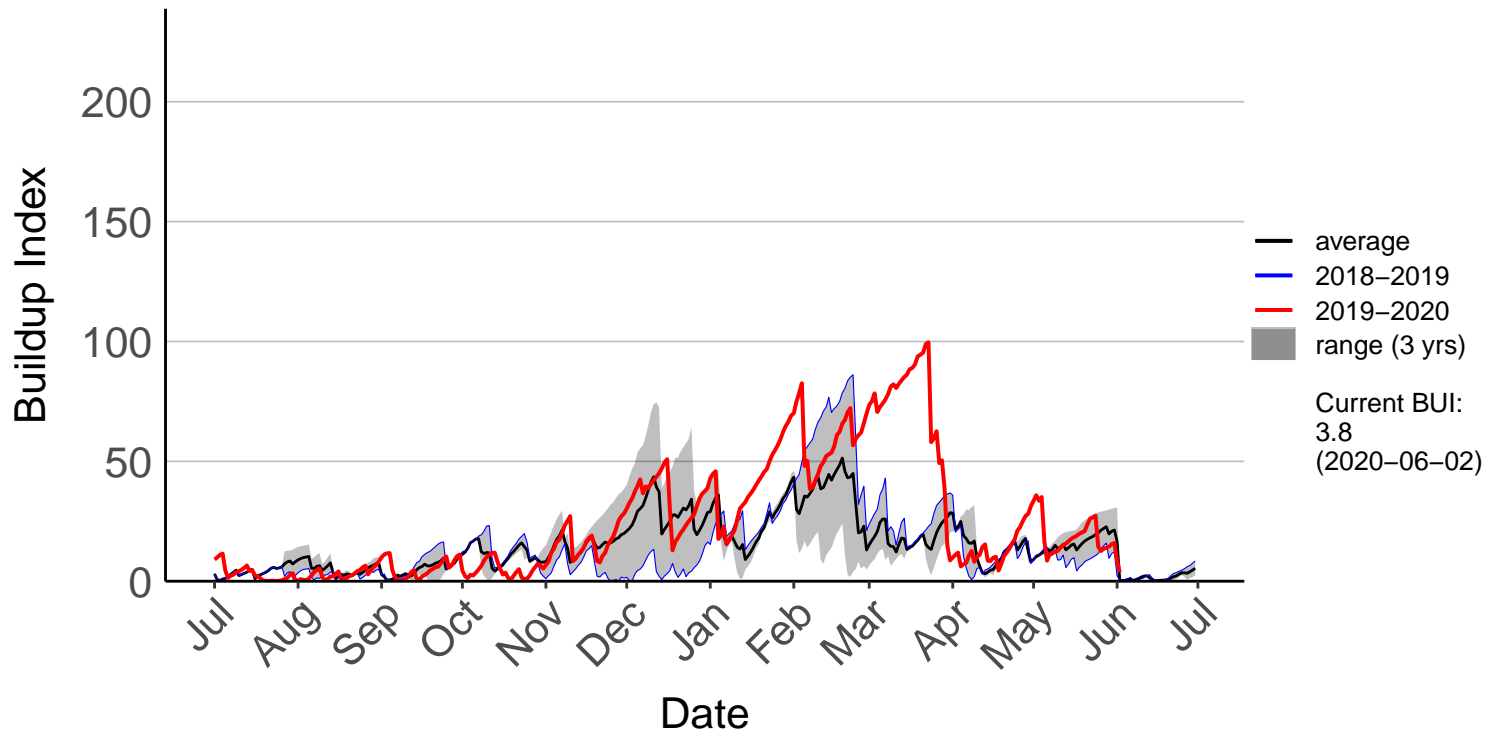

Forest Plains Raws (May 2011 to Jun 2020)

Godley Head Raws (Jul 2017 to Jun 2020)

Hanmer Forest Ews (Jul 1996 to Jun 2020)

Le Bons Bay Aws (Jul 1996 to Jun 2020)

Lees Valley Raws (May 1998 to Jun 2020)

Leeston Raws (Feb 2004 to Jun 2020)

McLeans Raws (Mar 2017 to Jun 2020)

Motukarara Raws (Aug 1999 to Jun 2020)

Omihi Raws (Oct 2017 to Jun 2020)

Oxford 2 Raws (Dec 2017 to Jun 2020)

Oxford Raws (Aug 2007 to Dec 2017) – DISCONTINUED

Panama Road Raws (Jul 2017 to Jun 2020)

Salt Water Creek Raws (Nov 2019 to Jun 2020)

Snowdon Raws (Jun 1999 to Jun 2020)

Southbridge Raws (Oct 2017 to Jun 2020)

Te Oka Raws (Nov 2019 to Jun 2020)

West Melton Raws (May 2019 to Jun 2020)