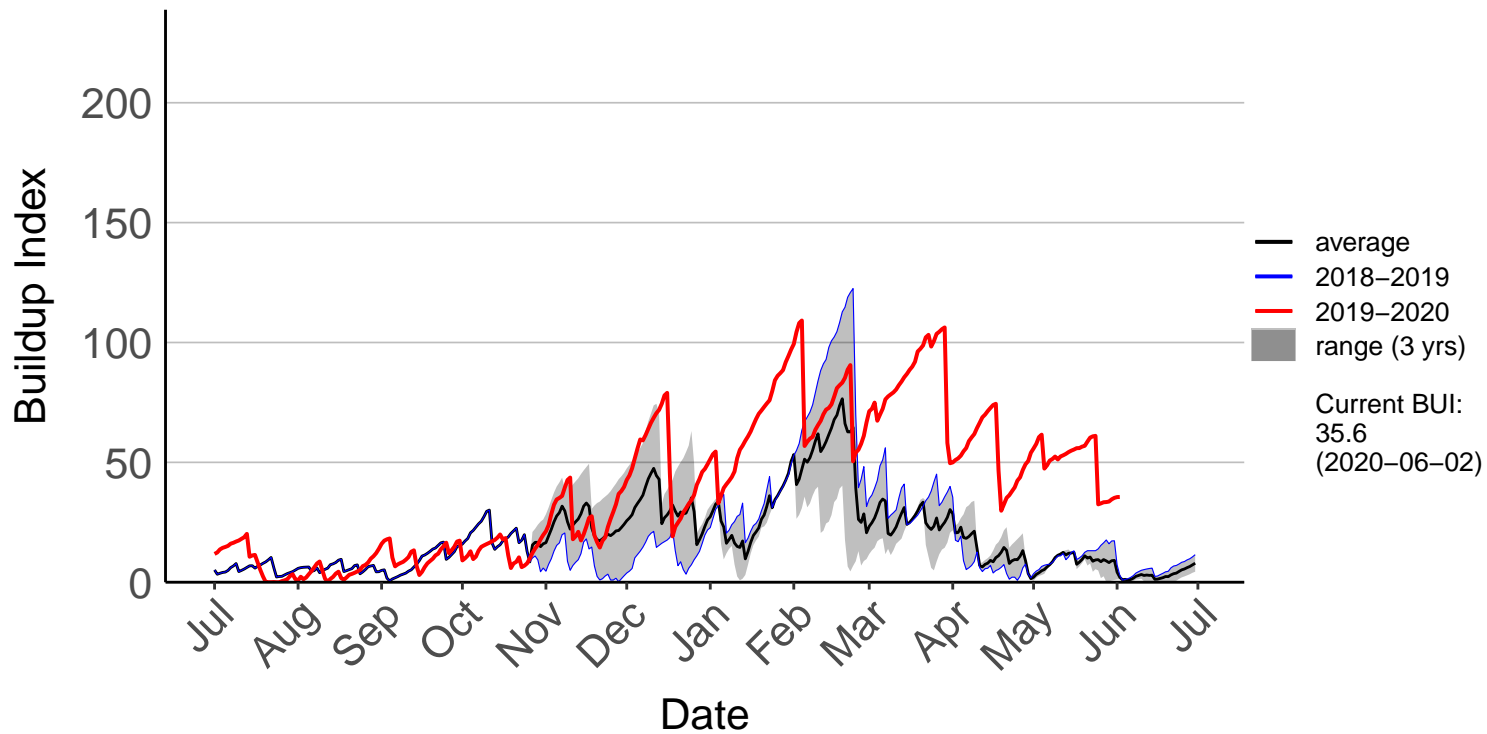

Forest Plains Raws (May 2011 to Jun 2020)

Godley Head Raws (Jul 2017 to Jun 2020)

Hanmer Forest Ews (Jul 1996 to Jun 2020)

Le Bons Bay Aws (Jul 1996 to Jun 2020)

Lees Valley Raws (May 1998 to Jun 2020)

Leeston Raws (Feb 2004 to Jun 2020)

McLeans Raws (Mar 2017 to Jun 2020)

Motukarara Raws (Aug 1999 to Jun 2020)

Omihi Raws (Oct 2017 to Jun 2020)

Oxford 2 Raws (Dec 2017 to Jun 2020)

Oxford Raws (Aug 2007 to Dec 2017) – DISCONTINUED

Panama Road Raws (Jul 2017 to Jun 2020)

Salt Water Creek Raws (Nov 2019 to Jun 2020)

Snowdon Raws (Jun 1999 to Jun 2020)

Southbridge Raws (Oct 2017 to Jun 2020)

Te Oka Raws (Nov 2019 to Jun 2020)

West Melton Raws (May 2019 to Jun 2020)