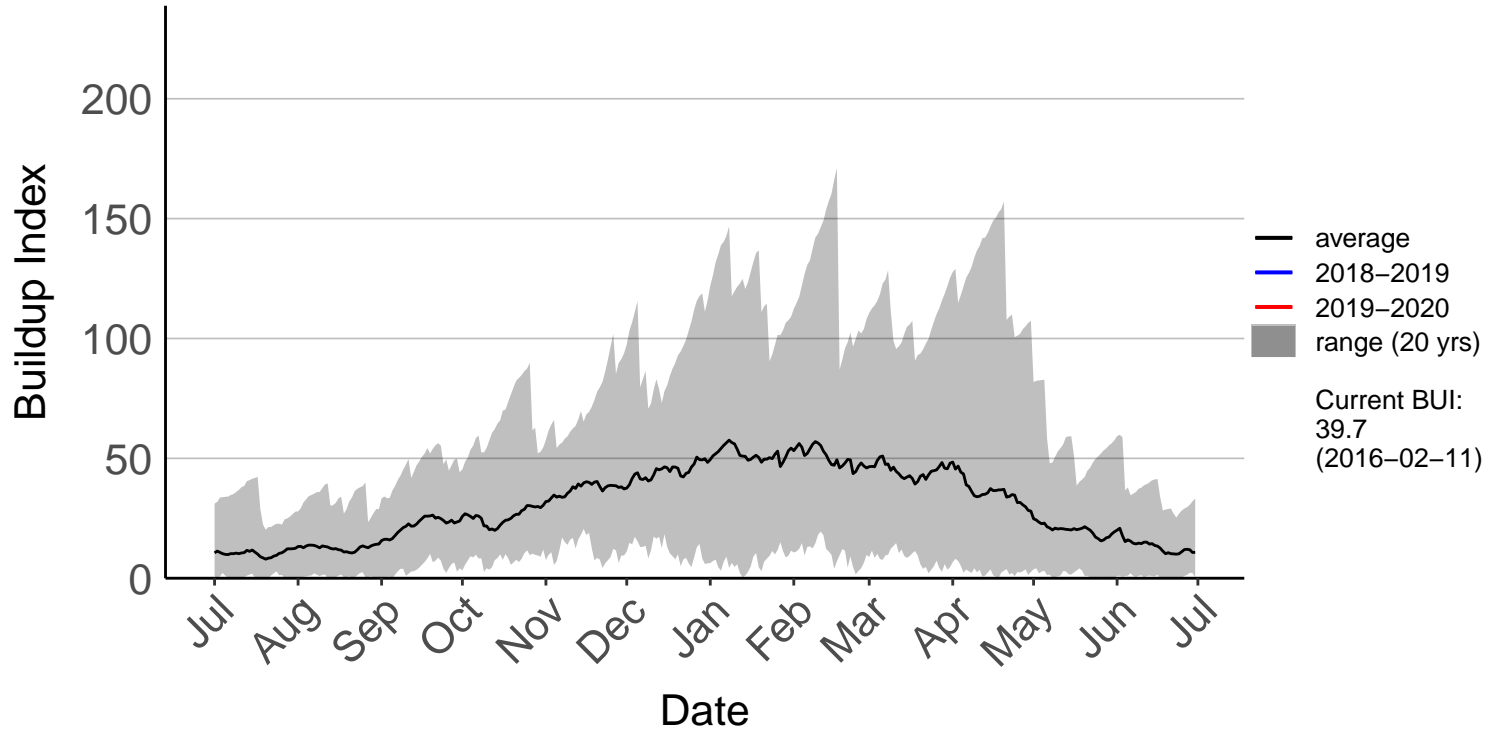

Albury Raws (Jan 2018 to Jun 2020)

Ashburton Plains Raws (Jul 1996 to Feb 2016) – DISCONTINUED

Ashley Raws (Jul 1996 to Jun 2020)

Balmoral Raws (Jul 1996 to Jun 2020)

Bottle Lake Forest Raws (Jul 1996 to Jun 2020)

Burnham Raws (Sep 1996 to Jun 2020)

Cass Raws (Oct 2017 to Jun 2020)

Cheviot Raws (Oct 2017 to Jun 2020)

Christchurch Aero SYNOP (Jul 1996 to Jun 2020)

Diamond Harbour Raws (Jul 2017 to Jun 2020)

Early Valley Raws (Nov 2019 to Jun 2020)

McLeans Raws (Mar 2017 to Jun 2020)

Motukarara Raws (Aug 1999 to Jun 2020)

Omihi Raws (Oct 2017 to Jun 2020)

Oxford 2 Raws (Dec 2017 to Jun 2020)

Oxford Raws (Aug 2007 to Dec 2017) – DISCONTINUED

Panama Road Raws (Jul 2017 to Jun 2020)