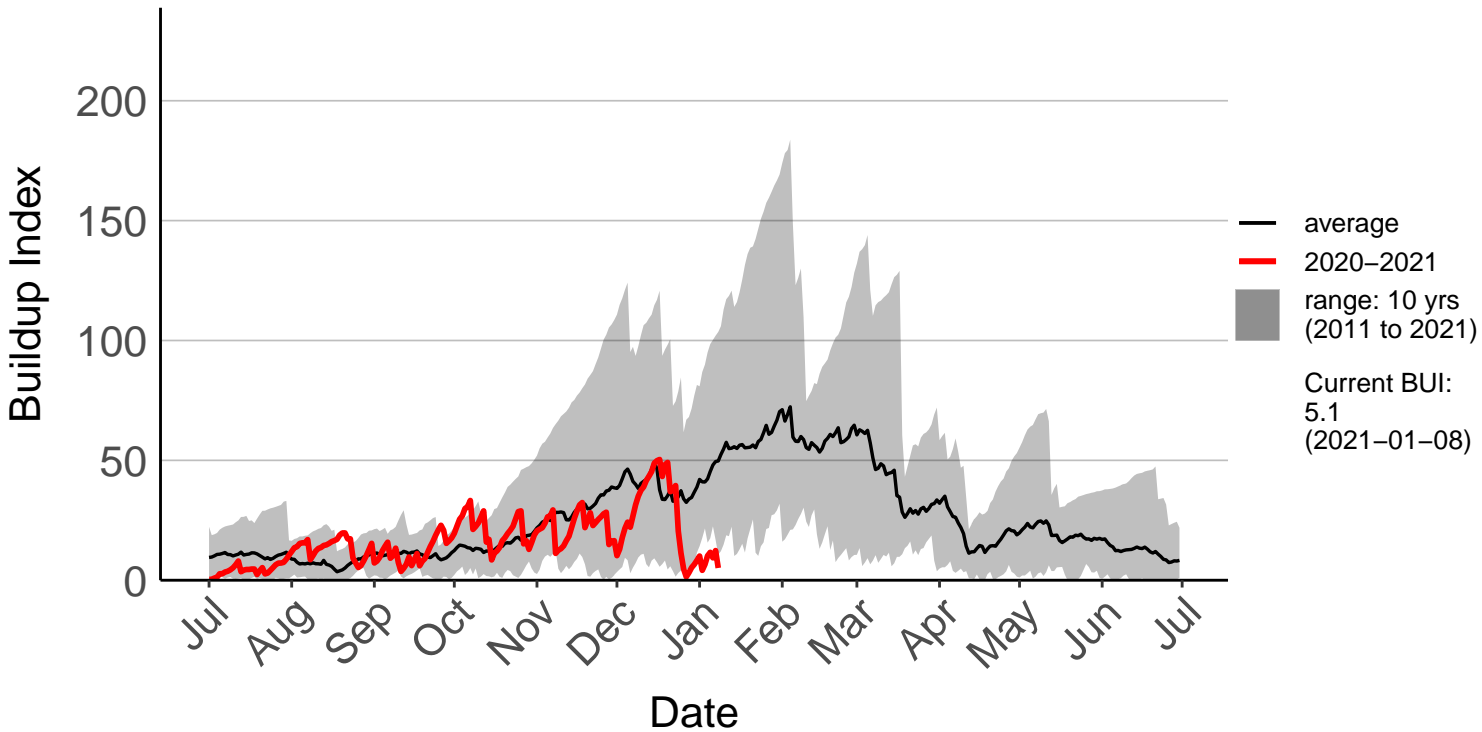

Albury Raws

Ashburton Plains Raws – DISCONTINUED

Ashley Raws

Balmoral Raws

Bottle Lake Forest Raws

Burnham Raws

Cass Raws

Cheviot Raws

Christchurch Aero SYNOP

Diamond Harbour Raws

Early Valley Raws

Forest Plains Raws

Godley Head Raws

Hammer Forest Ews

Le Bons Bay Aws

Lees Valley Raws

Leeston Raws

McLeans Raws

Motukarara Raws

Omihi Raws

Oxford 2 Raws

Oxford Raws – DISCONTINUED

Panama Road Raws

Salt Water Creek Raws