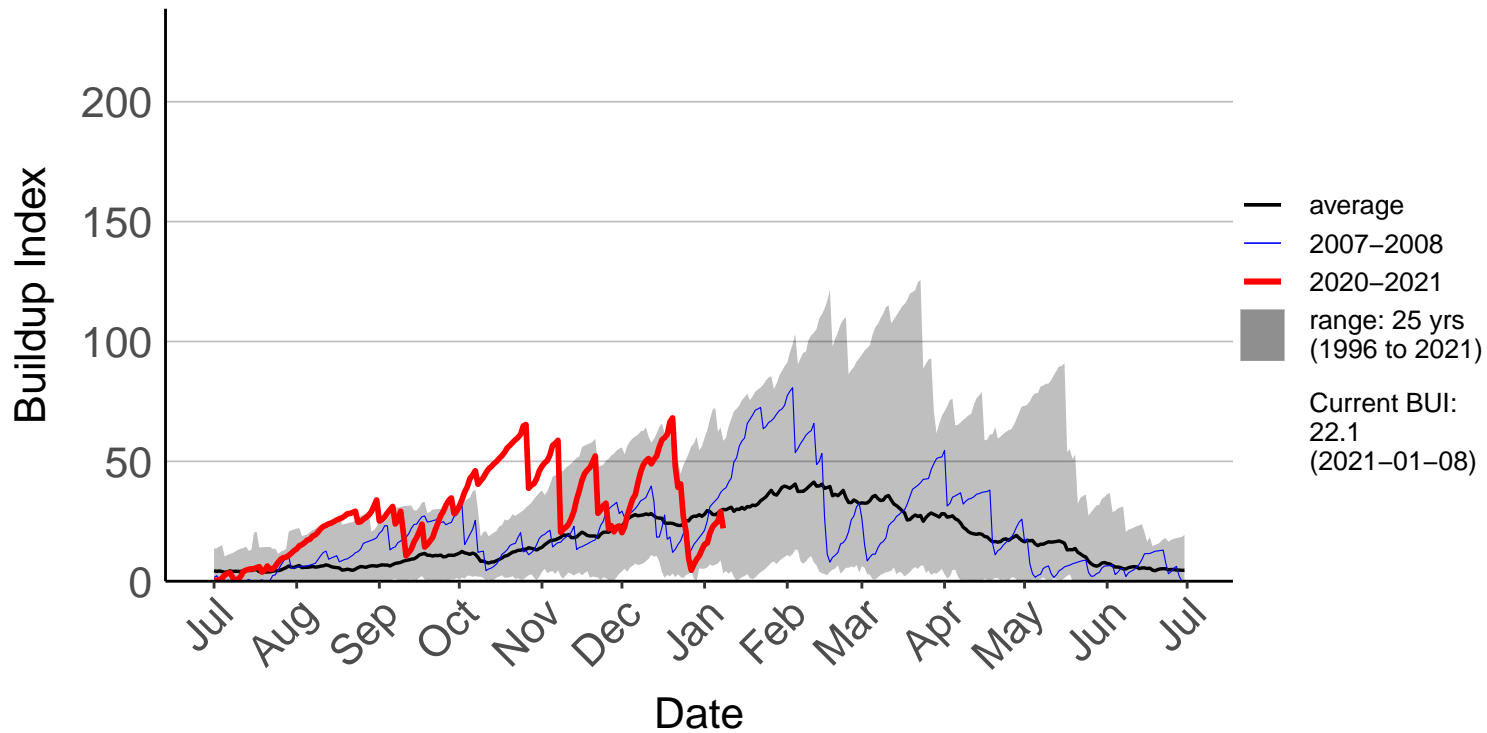

Albury Raws

Ashburton Plains Raws – DISCONTINUED

Ashley Raws

Balmoral Raws

Bottle Lake Forest Raws

Burnham Raws

Cass Raws

Cheviot Raws

Christchurch Aero SYNOP

Diamond Harbour Raws

Early Valley Raws

Forest Plains Raws

Godley Head Raws

Hammer Forest Ews

Le Bons Bay Aws

Lees Valley Raws

Leeston Raws

McLeans Raws

Motukarara Raws

Omihi Raws

Oxford 2 Raws

Oxford Raws – DISCONTINUED

Panama Road Raws

Salt Water Creek Raws