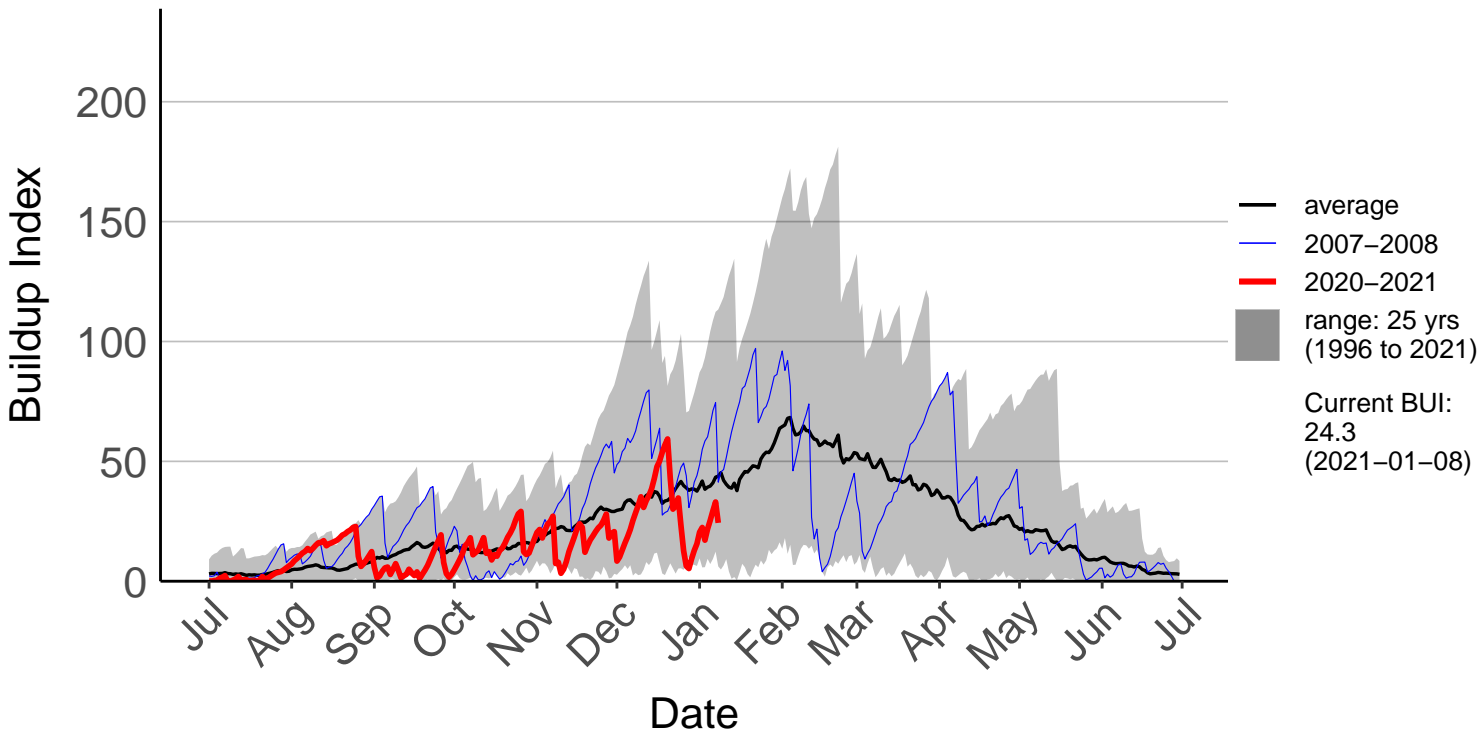

Albury Raws

Ashburton Plains Raws – DISCONTINUED

Ashley Raws

Balmoral Raws

Bottle Lake Forest Raws

Burnham Raws

Cass Raws

Cheviot Raws

Christchurch Aero SYNOP

Diamond Harbour Raws

Early Valley Raws

Forest Plains Raws

Godley Head Raws

Hammer Forest Ews

Le Bons Bay Aws

Lees Valley Raws

Leeston Raws

McLeans Raws

Motukarara Raws

Omihi Raws

Oxford 2 Raws

Oxford Raws – DISCONTINUED

Panama Road Raws

Salt Water Creek Raws