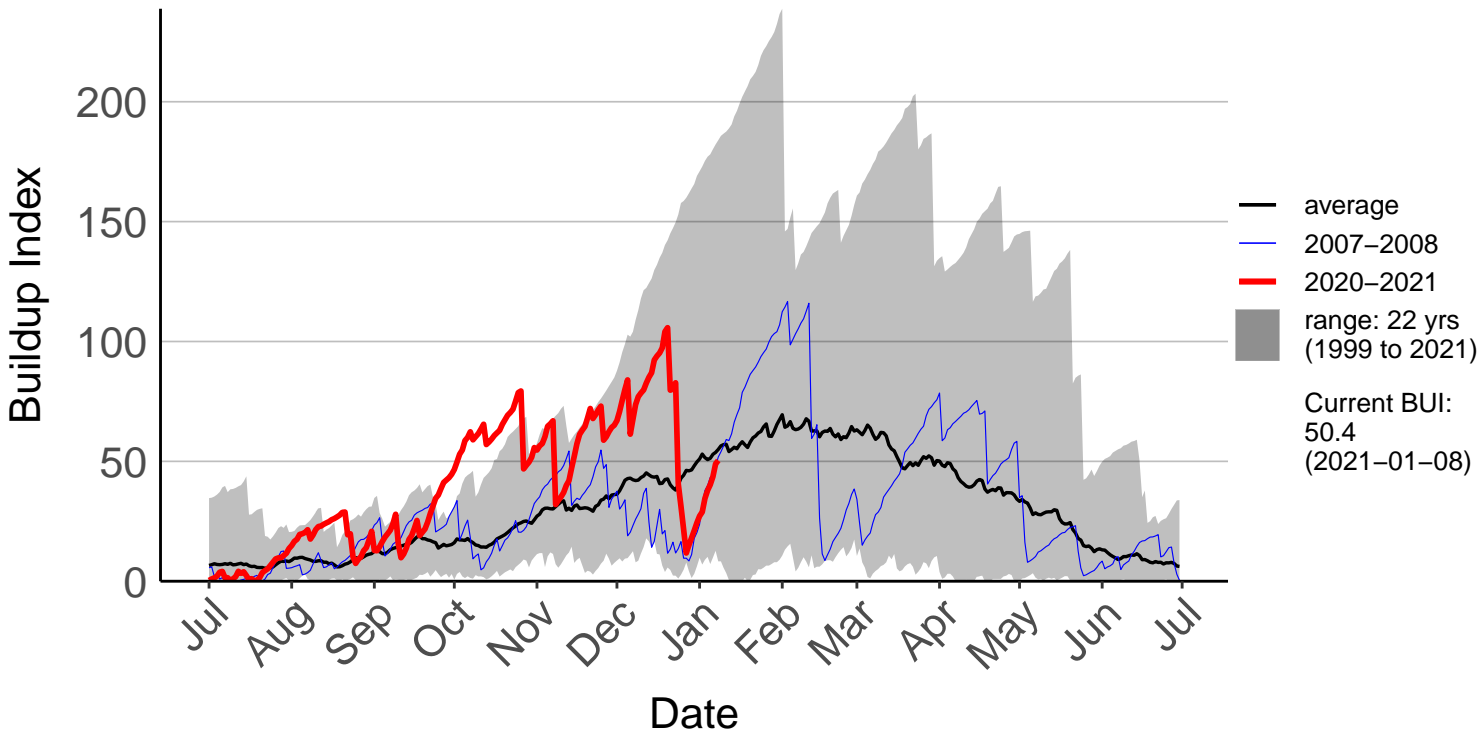

Albury Raws

Ashburton Plains Raws – DISCONTINUED

Ashley Raws

Balmoral Raws

Bottle Lake Forest Raws

Burnham Raws

Cass Raws

Cheviot Raws

Christchurch Aero SYNOP

Diamond Harbour Raws

Early Valley Raws

Forest Plains Raws

Godley Head Raws

Hammer Forest Ews

Le Bons Bay Aws

Lees Valley Raws

Leeston Raws

McLeans Raws

Motukarara Raws

Omihi Raws

Oxford 2 Raws

Oxford Raws – DISCONTINUED

Panama Road Raws

Salt Water Creek Raws