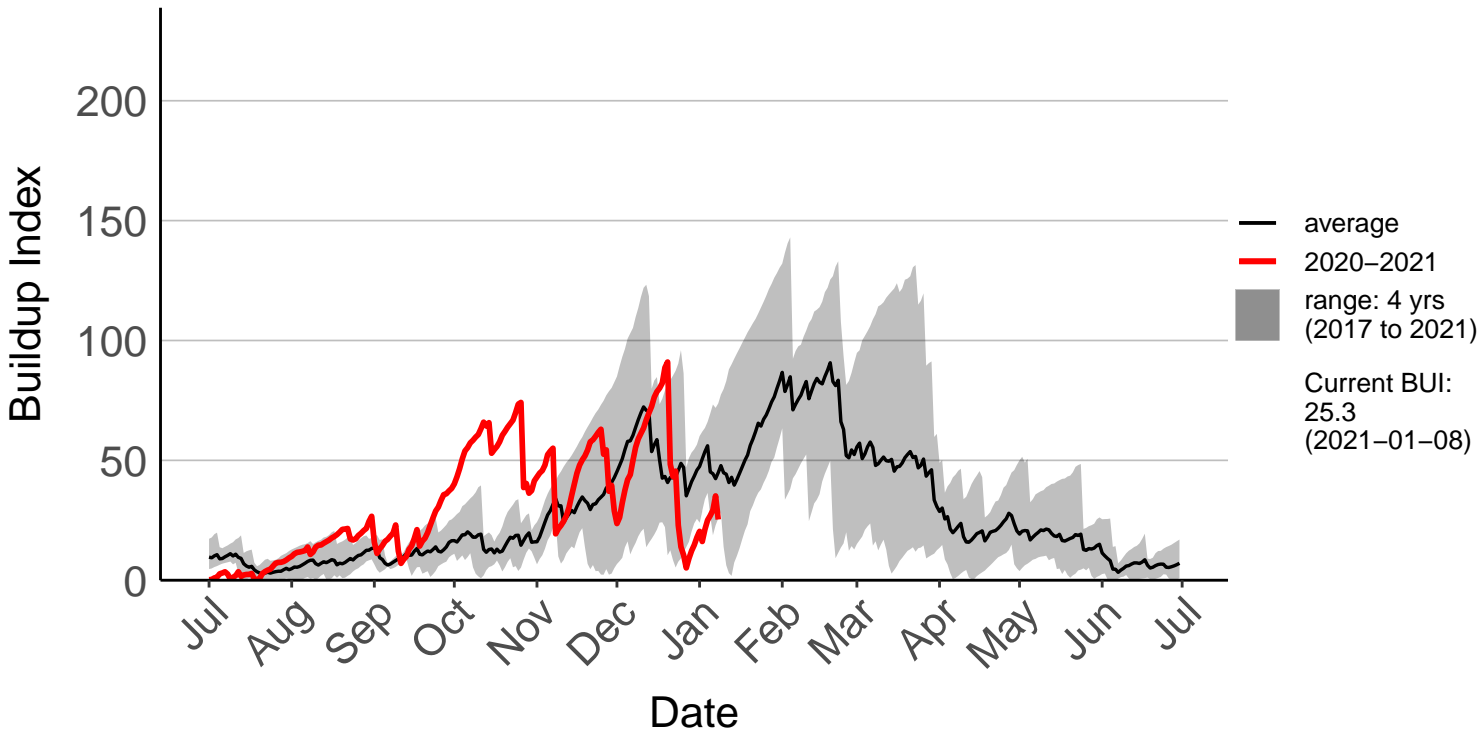

McLeans Raws