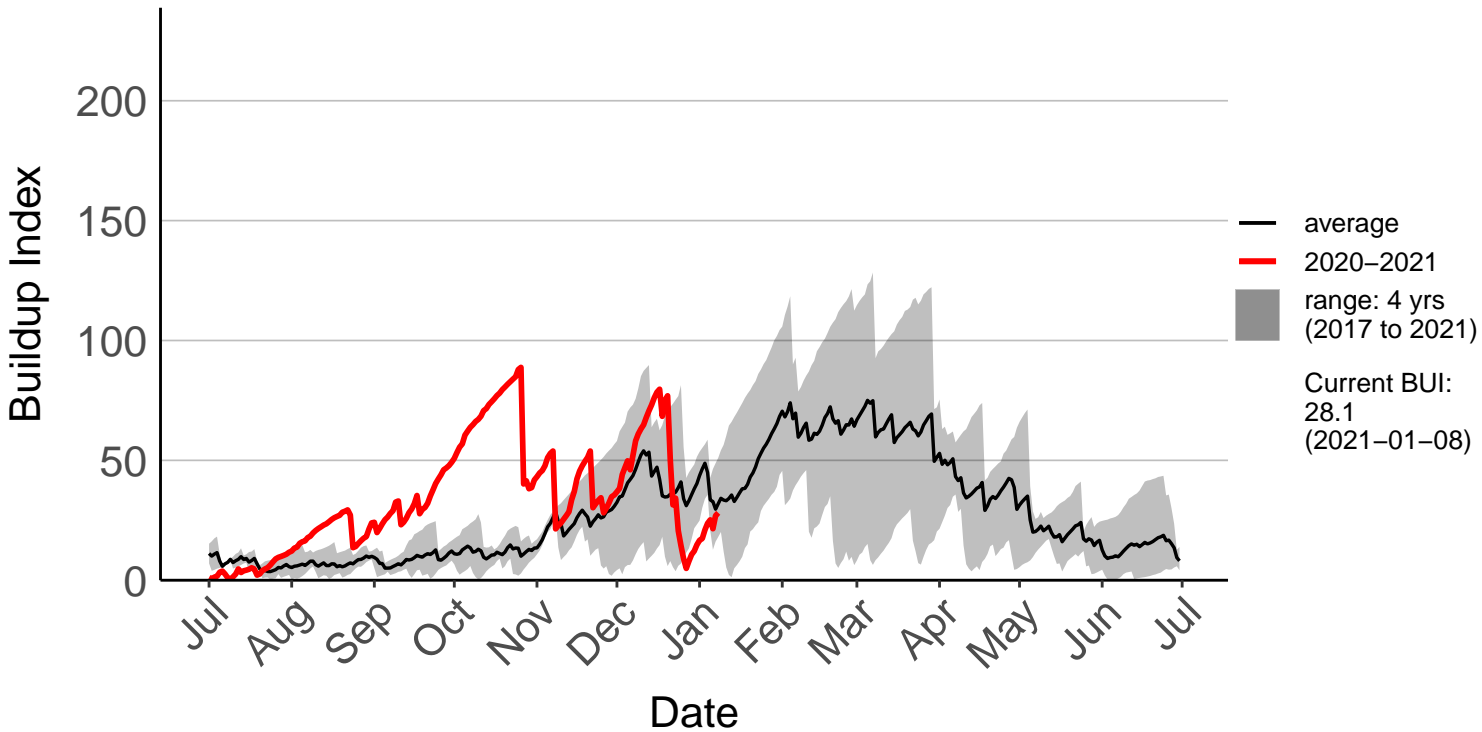

Christchurch Aero SYNOP

Diamond Harbour Raws

Early Valley Raws

Forest Plains Raws

Godley Head Raws

Hammer Forest Ews

Le Bons Bay Aws

Lees Valley Raws