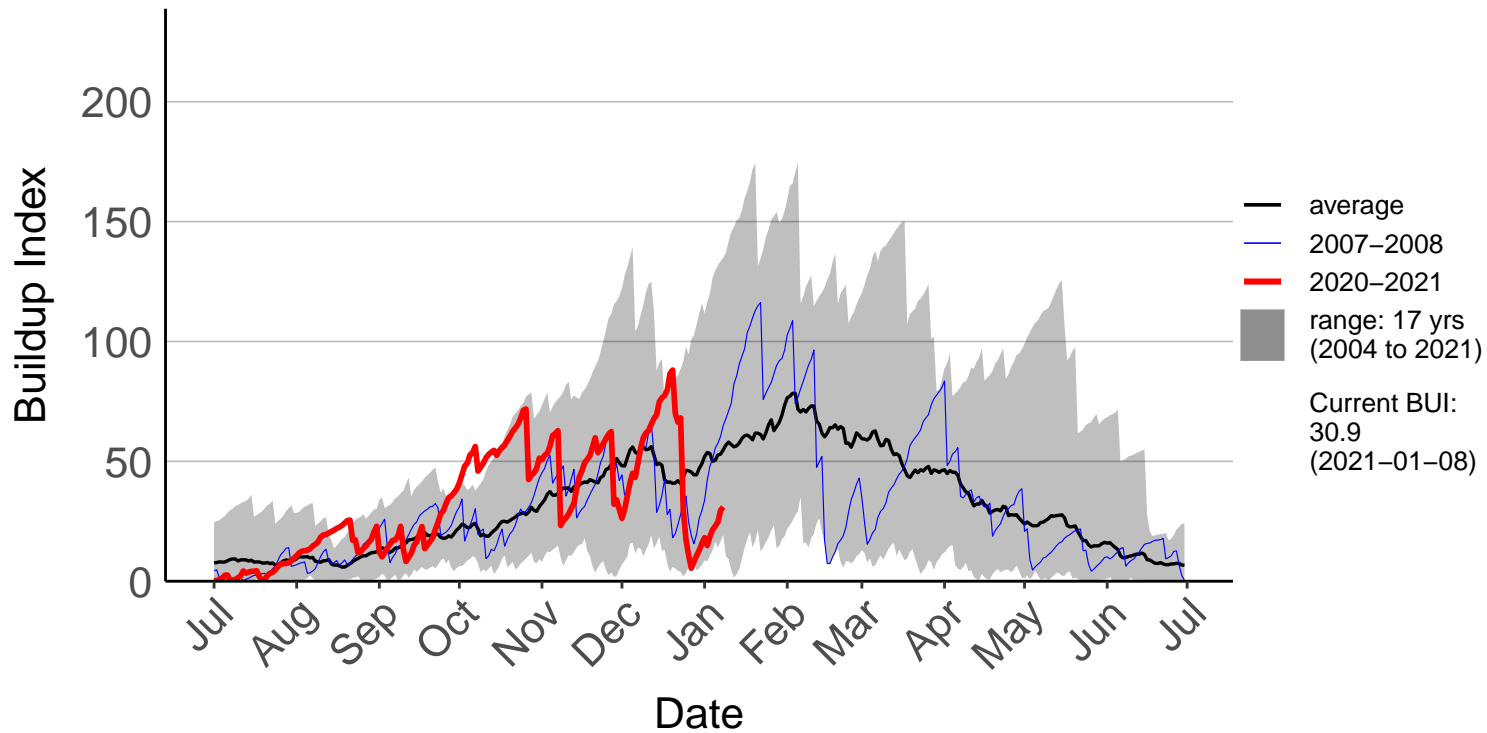

Albury Raws

Ashburton Plains Raws – DISCONTINUED

Ashley Raws

Balmoral Raws

Bottle Lake Forest Raws

Burnham Raws

Cass Raws

Cheviot Raws

Christchurch Aero SYNOP

Diamond Harbour Raws

Early Valley Raws

Forest Plains Raws

Godley Head Raws

Hammer Forest Ews

Le Bons Bay Aws

Lees Valley Raws

Leeston Raws

McLeans Raws

Motukarara Raws

Omihi Raws

Oxford 2 Raws

Oxford Raws – DISCONTINUED

Panama Road Raws

Salt Water Creek Raws