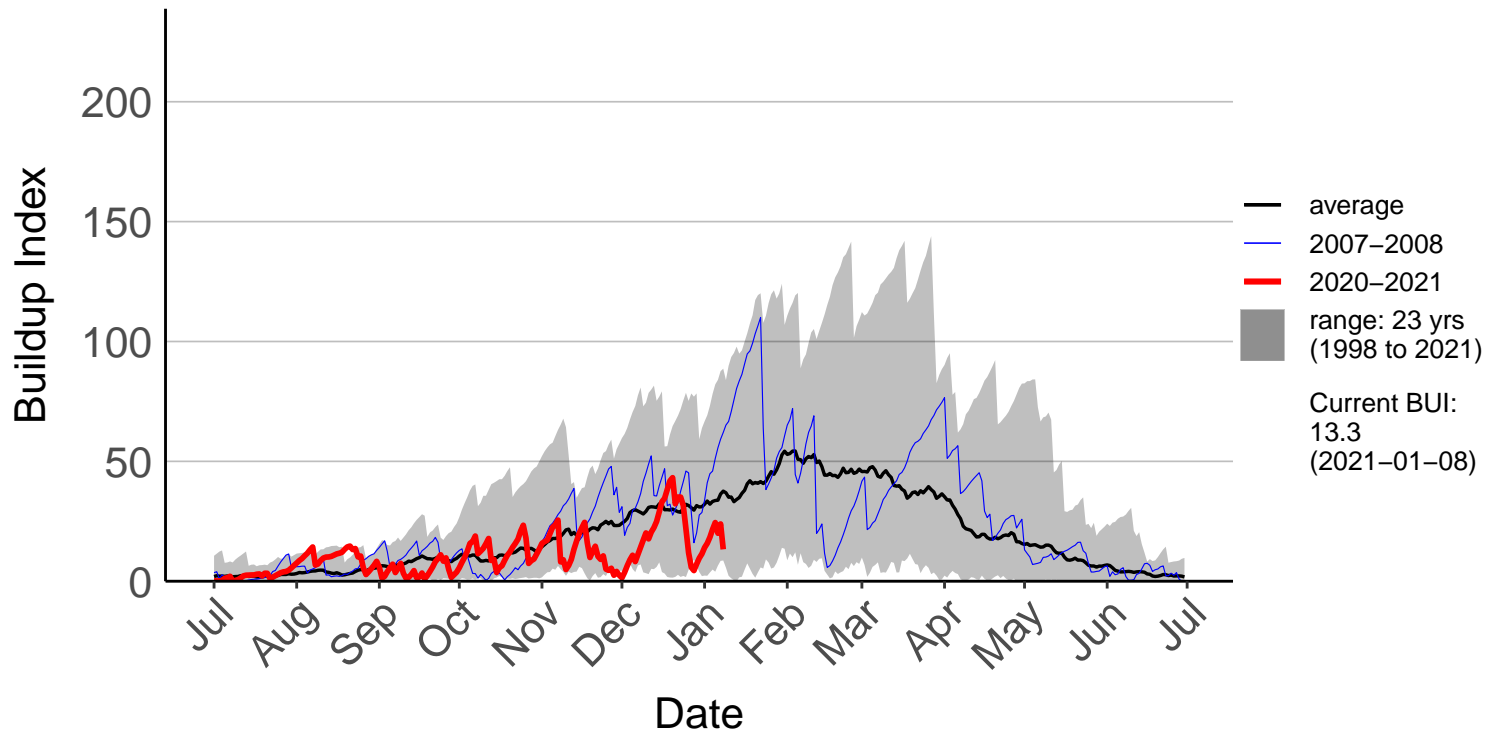

Albury Raws

Ashburton Plains Raws – DISCONTINUED

Ashley Raws

Balmoral Raws

Bottle Lake Forest Raws

Burnham Raws

Cass Raws

Cheviot Raws

Christchurch Aero SYNOP

Diamond Harbour Raws

Early Valley Raws

Forest Plains Raws

Godley Head Raws

Hammer Forest Ews

Le Bons Bay Aws

Lees Valley Raws

Leeston Raws

McLeans Raws

Motukarara Raws

Omihi Raws

Oxford 2 Raws

Oxford Raws – DISCONTINUED

Panama Road Raws

Salt Water Creek Raws