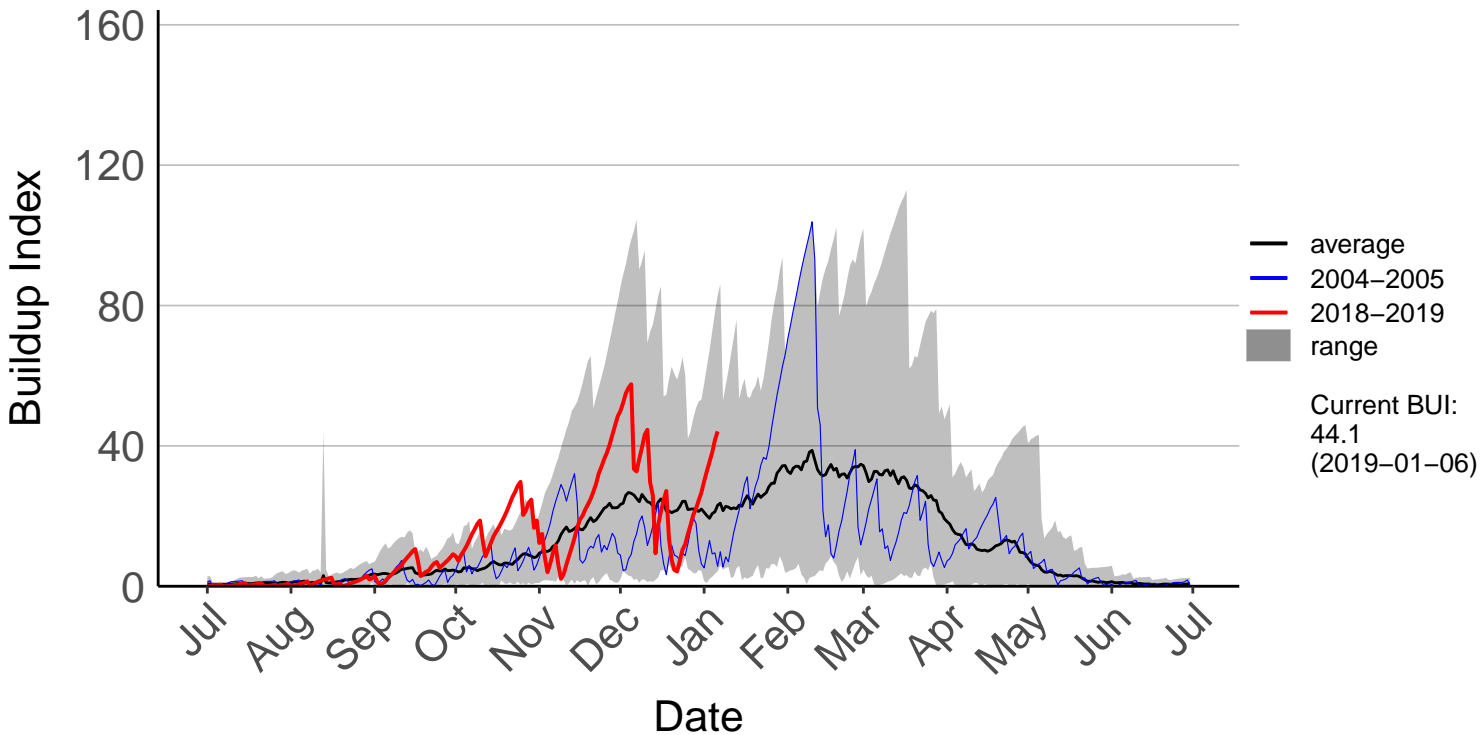

Big Pokororo 2 Raws

Big Pokororo Raws

Dovedale Raws

Hira Raws

Murchison Raws

Nelson Aws

Nelson Raws

St Arnaud Raws

Takaka Aerodrome Raws

Western Boundary Raws