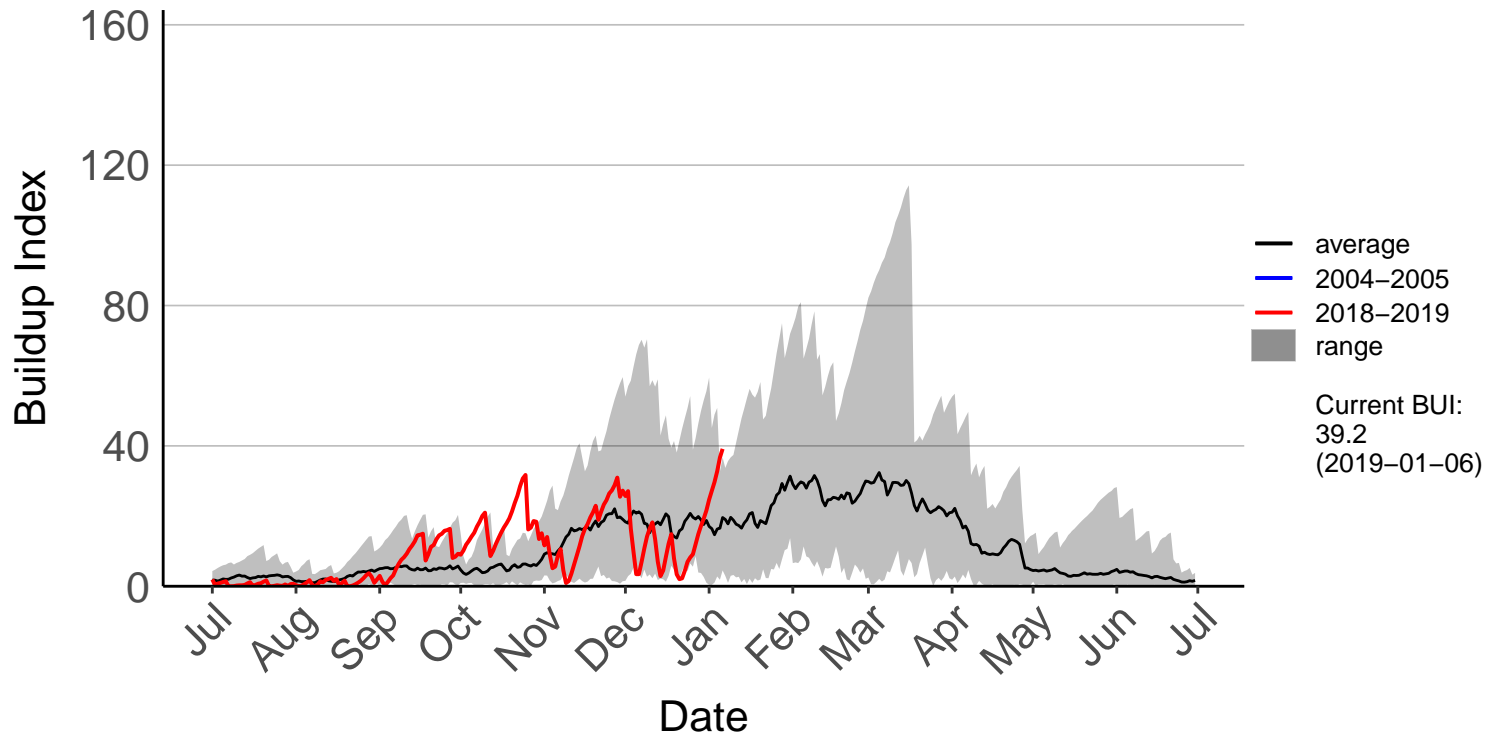

Big Pokororo 2 Raws

Big Pokororo Raws

Dovedale Raws

Hira Raws

Murchison Raws

Nelson Aws

Nelson Raws

St Arnaud Raws

Takaka Aerodrome Raws

Western Boundary Raws