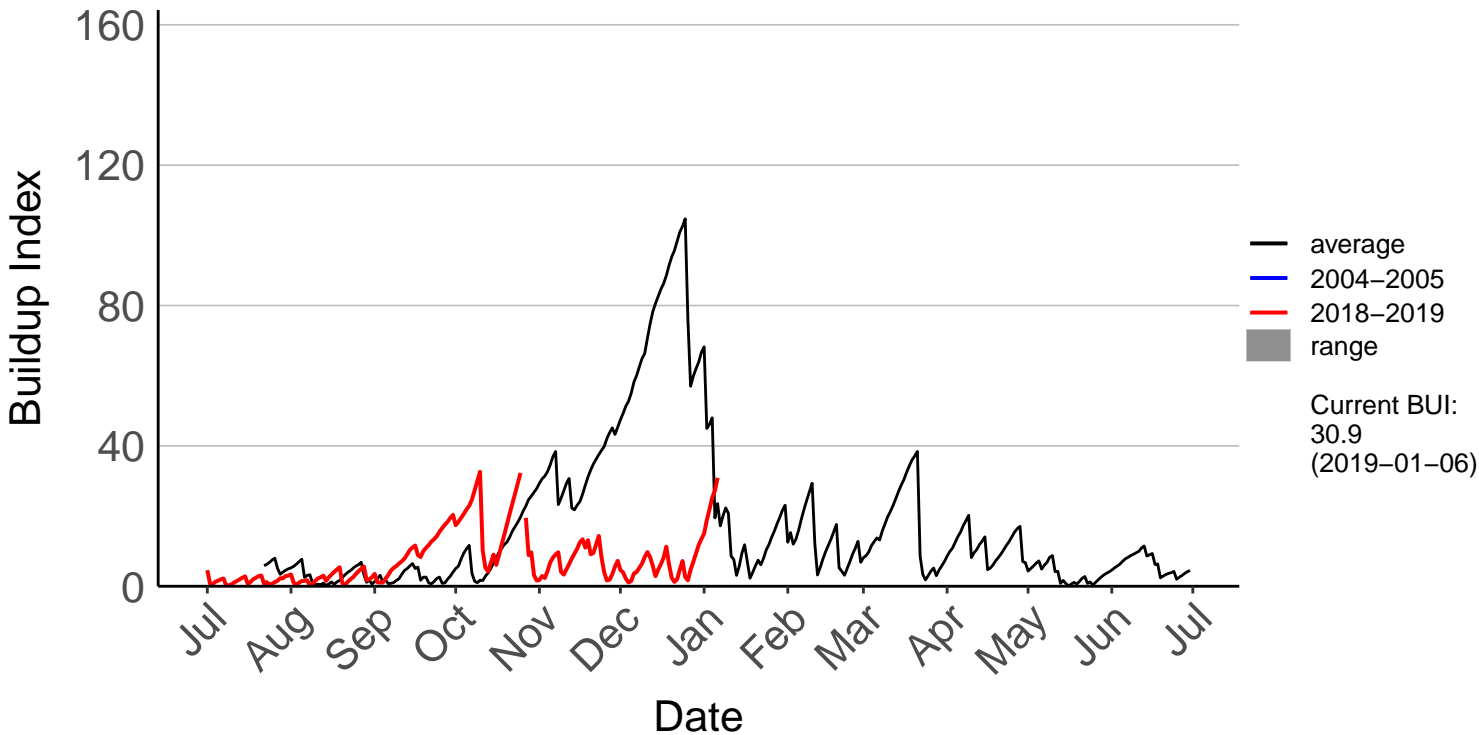

Big Pokororo 2 Raws

Big Pokororo Raws

Dovedale Raws

Hira Raws

Murchison Raws

Nelson Aws

Nelson Raws

St Arnaud Raws

Takaka Aerodrome Raws

Western Boundary Raws