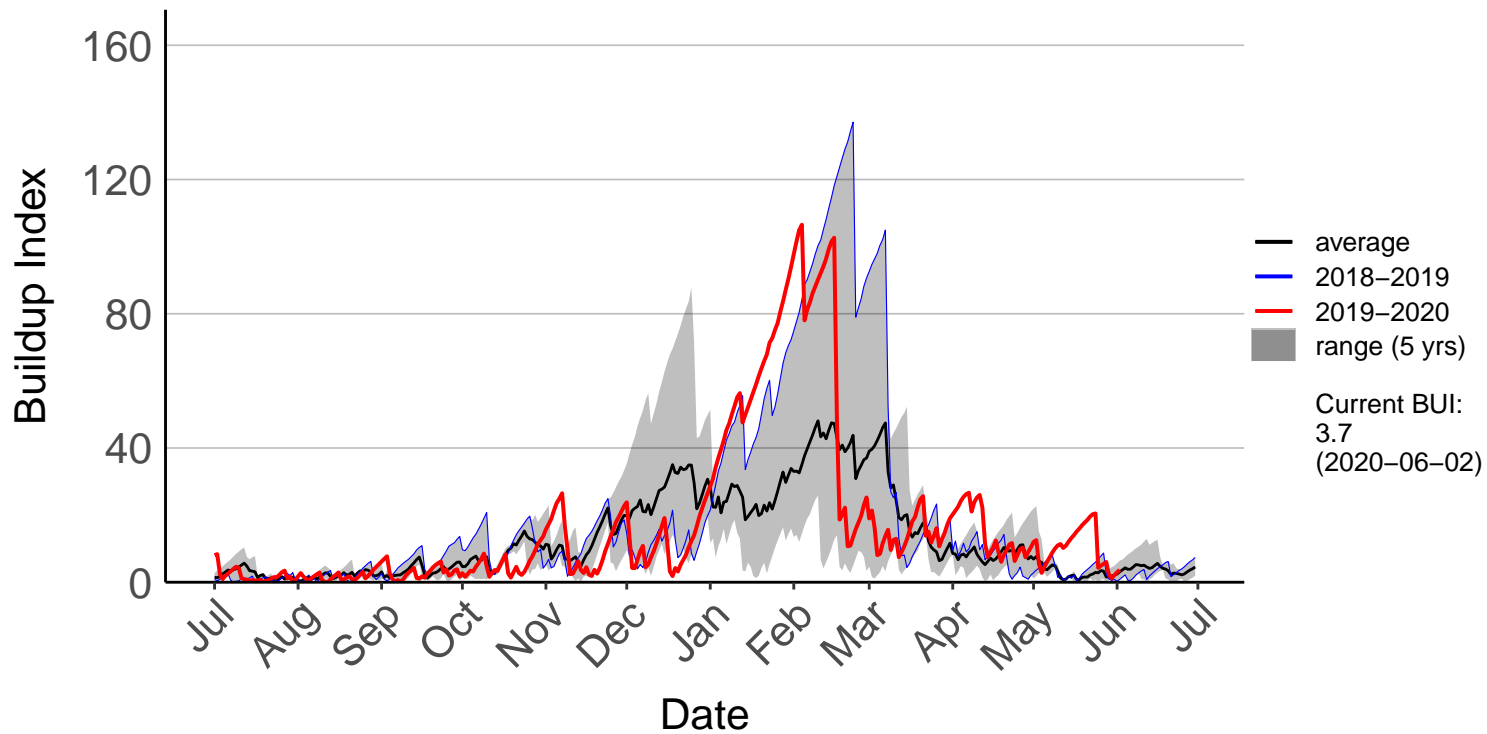

Big Pokororo 2 Raws (Mar 2016 to Jun 2020)

Big Pokororo Raws (Apr 1999 to Feb 2019)

Dovedale Raws (Nov 1996 to Jun 2020)

Hira Raws (Oct 1996 to Jun 2020)

Murchison Raws (Mar 1998 to Jun 2020)

Nelson Aws (Jul 1996 to Jun 2020)

Nelson Raws (Jul 2017 to Jun 2020)

St Arnaud Raws (Jan 2006 to Jun 2020)

Takaka Aerodrome Raws (Jan 2016 to Jun 2020)

Western Boundary Raws (Feb 1998 to Jun 2020)