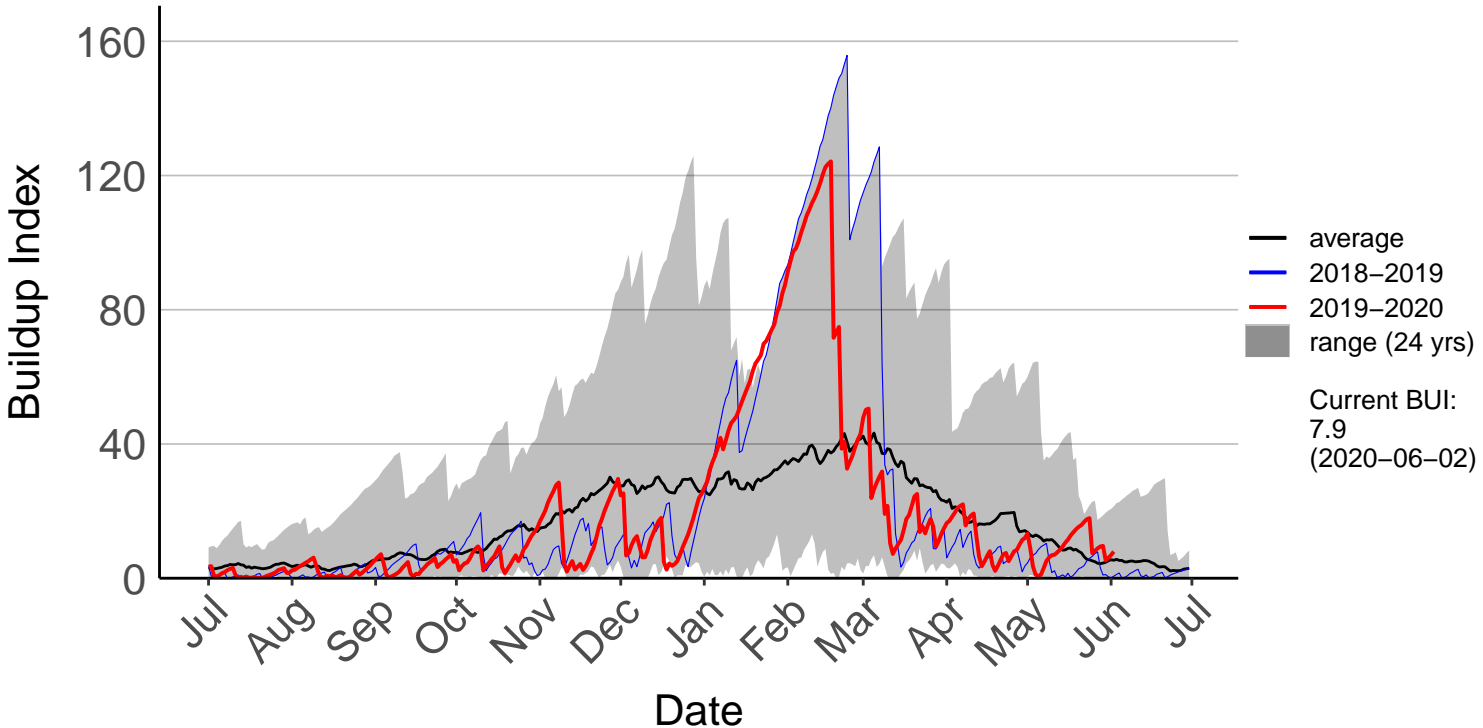

Big Pokororo 2 Raws (Mar 2016 to Jun 2020)

Big Pokororo Raws (Apr 1999 to Feb 2019)

Dovedale Raws (Nov 1996 to Jun 2020)

Hira Raws (Oct 1996 to Jun 2020)

Murchison Raws (Mar 1998 to Jun 2020)

Nelson Aws (Jul 1996 to Jun 2020)

Nelson Raws (Jul 2017 to Jun 2020)

St Arnaud Raws (Jan 2006 to Jun 2020)

Takaka Aerodrome Raws (Jan 2016 to Jun 2020)

Western Boundary Raws (Feb 1998 to Jun 2020)