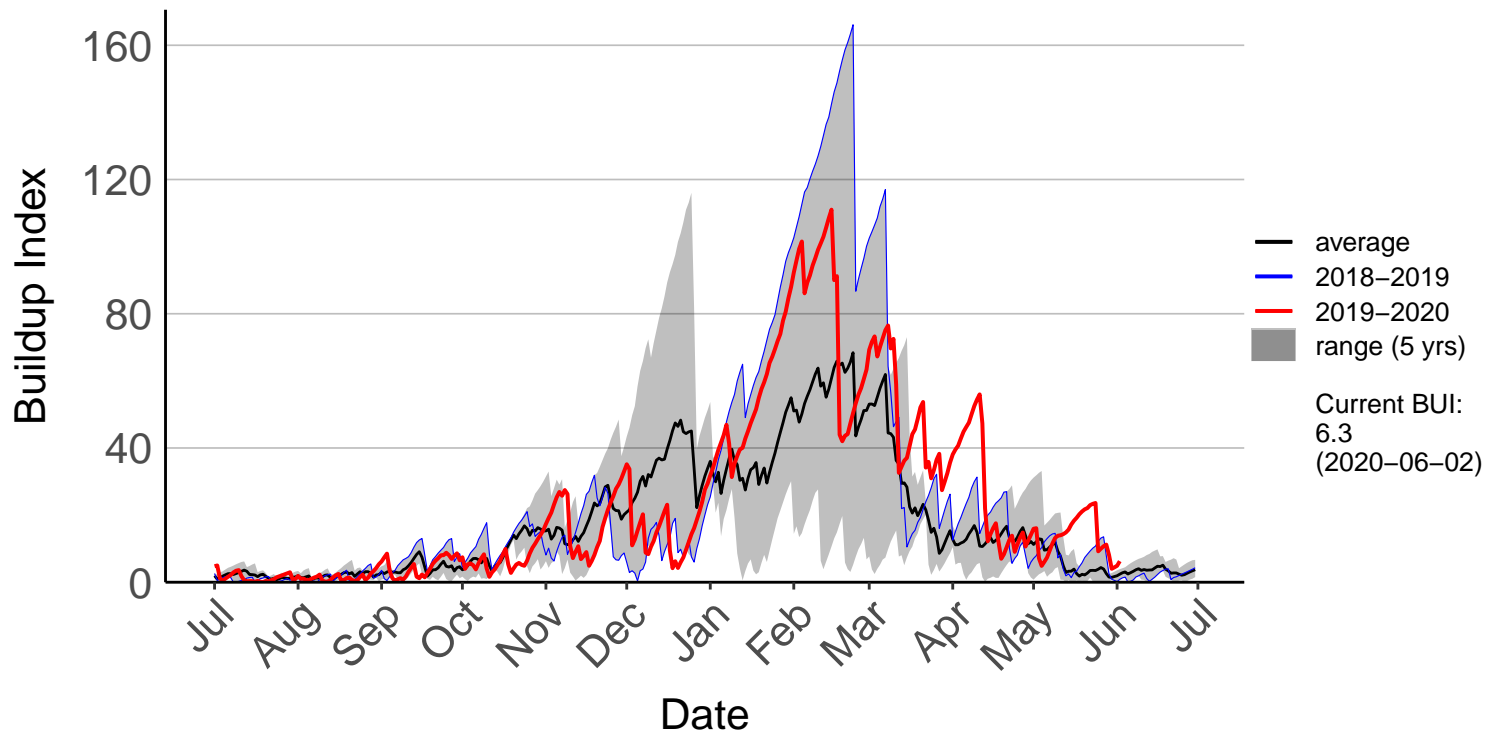

Big Pokororo 2 Raws (Mar 2016 to Jun 2020)

Big Pokororo Raws (Apr 1999 to Feb 2019)

Dovedale Raws (Nov 1996 to Jun 2020)

Hira Raws (Oct 1996 to Jun 2020)

Murchison Raws (Mar 1998 to Jun 2020)

Nelson Aws (Jul 1996 to Jun 2020)

Nelson Raws (Jul 2017 to Jun 2020)

St Arnaud Raws (Jan 2006 to Jun 2020)

Takaka Aerodrome Raws (Jan 2016 to Jun 2020)

Western Boundary Raws (Feb 1998 to Jun 2020)