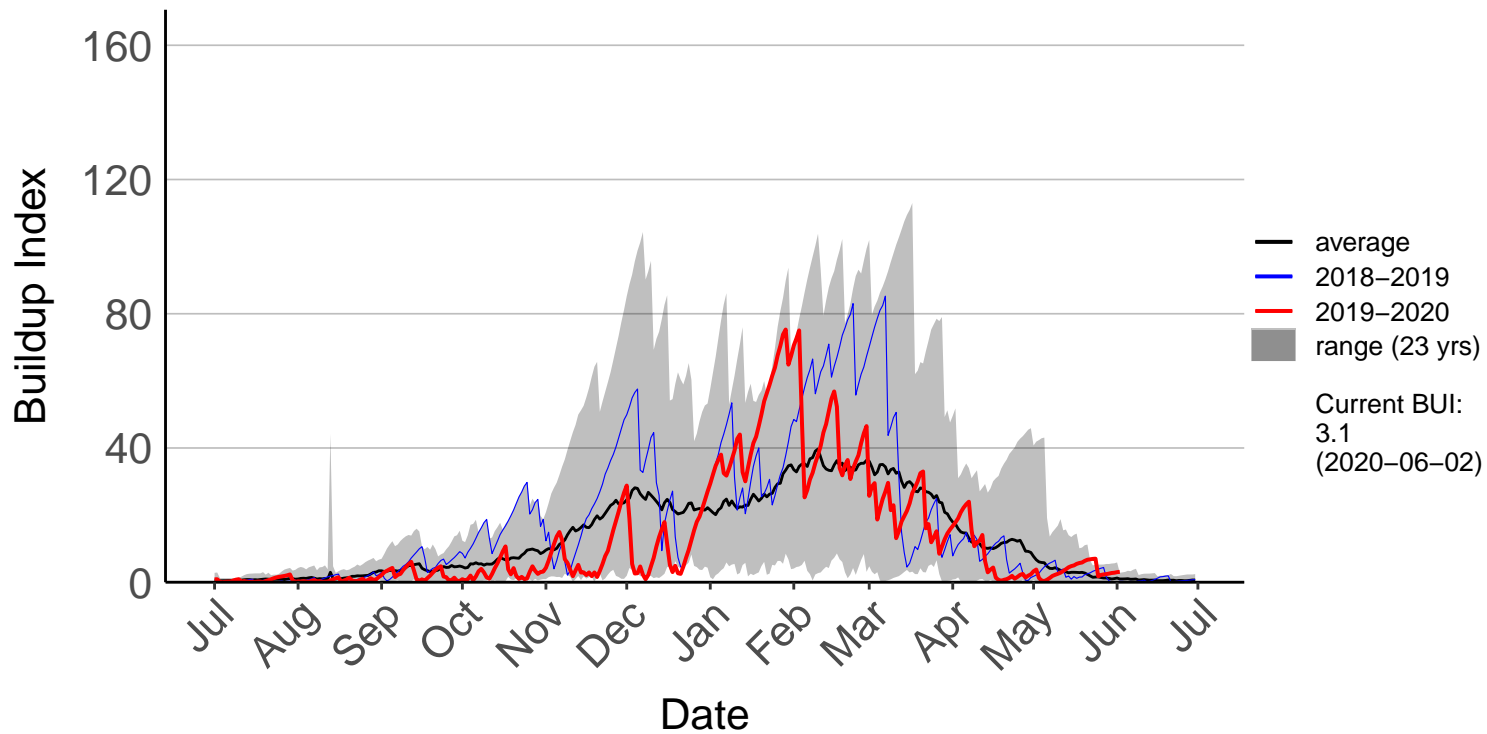

Big Pokororo 2 Raws (Mar 2016 to Jun 2020)

Big Pokororo Raws (Apr 1999 to Feb 2019)

Dovedale Raws (Nov 1996 to Jun 2020)

Hira Raws (Oct 1996 to Jun 2020)

Murchison Raws (Mar 1998 to Jun 2020)

Nelson Aws (Jul 1996 to Jun 2020)

Nelson Raws (Jul 2017 to Jun 2020)

St Arnaud Raws (Jan 2006 to Jun 2020)

Takaka Aerodrome Raws (Jan 2016 to Jun 2020)

Western Boundary Raws (Feb 1998 to Jun 2020)