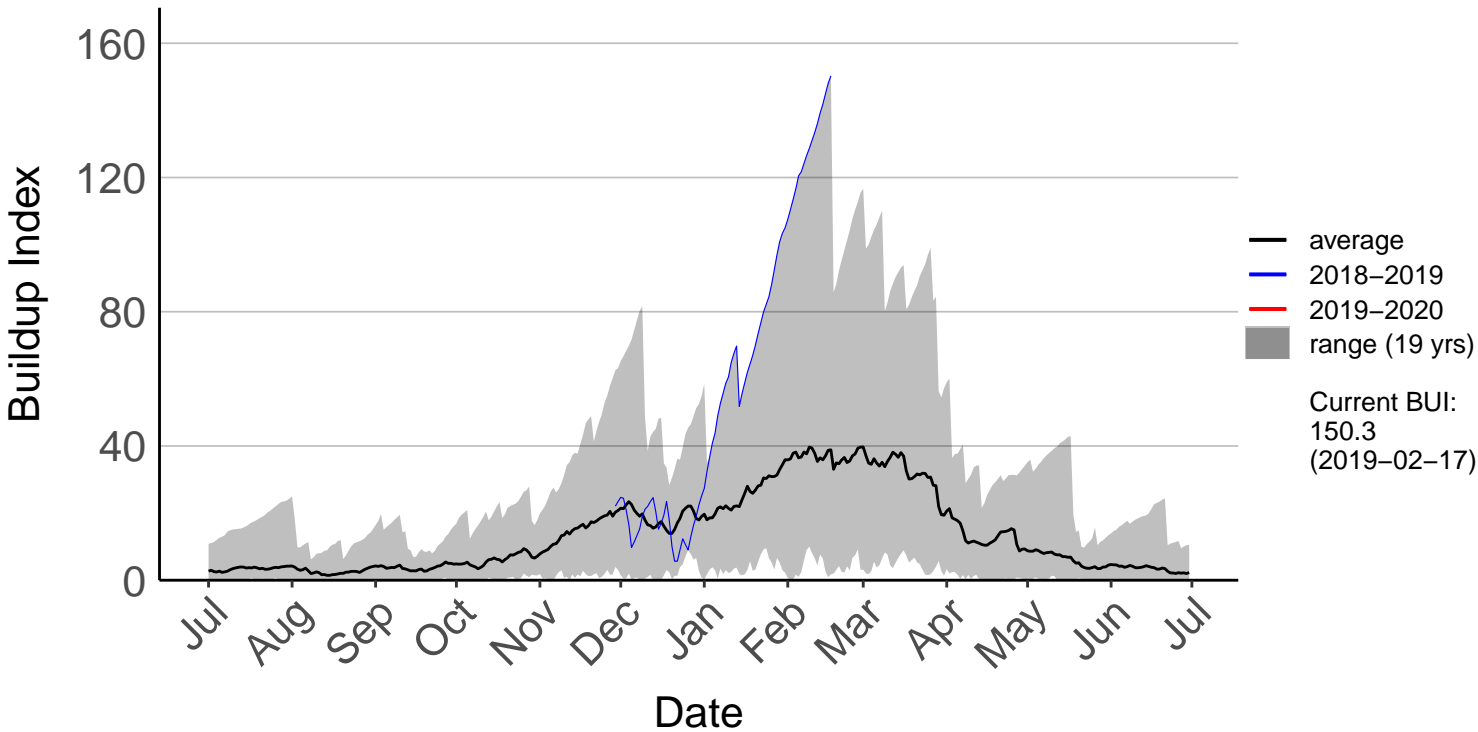

Big Pokororo 2 Raws (Mar 2016 to Jun 2020)

Big Pokororo Raws (Apr 1999 to Feb 2019)

Dovedale Raws (Nov 1996 to Jun 2020)

Hira Raws (Oct 1996 to Jun 2020)

Murchison Raws (Mar 1998 to Jun 2020)

Nelson Aws (Jul 1996 to Jun 2020)

Nelson Raws (Jul 2017 to Jun 2020)

St Arnaud Raws (Jan 2006 to Jun 2020)

Takaka Aerodrome Raws (Jan 2016 to Jun 2020)

Western Boundary Raws (Feb 1998 to Jun 2020)