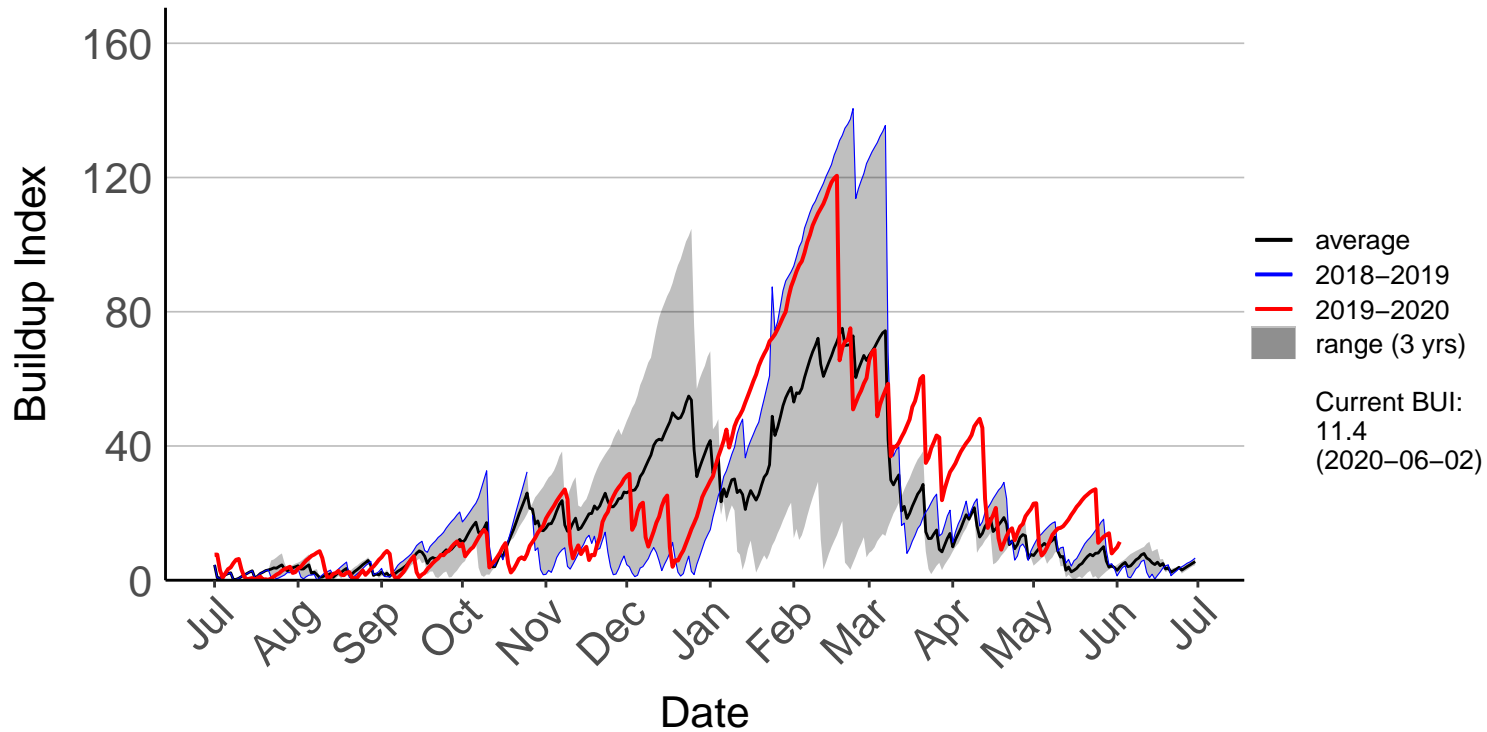

Big Pokororo 2 Raws (Mar 2016 to Jun 2020)

Big Pokororo Raws (Apr 1999 to Feb 2019)

Dovedale Raws (Nov 1996 to Jun 2020)

Hira Raws (Oct 1996 to Jun 2020)

Murchison Raws (Mar 1998 to Jun 2020)

Nelson Aws (Jul 1996 to Jun 2020)

Nelson Raws (Jul 2017 to Jun 2020)

St Arnaud Raws (Jan 2006 to Jun 2020)

Takaka Aerodrome Raws (Jan 2016 to Jun 2020)

Western Boundary Raws (Feb 1998 to Jun 2020)