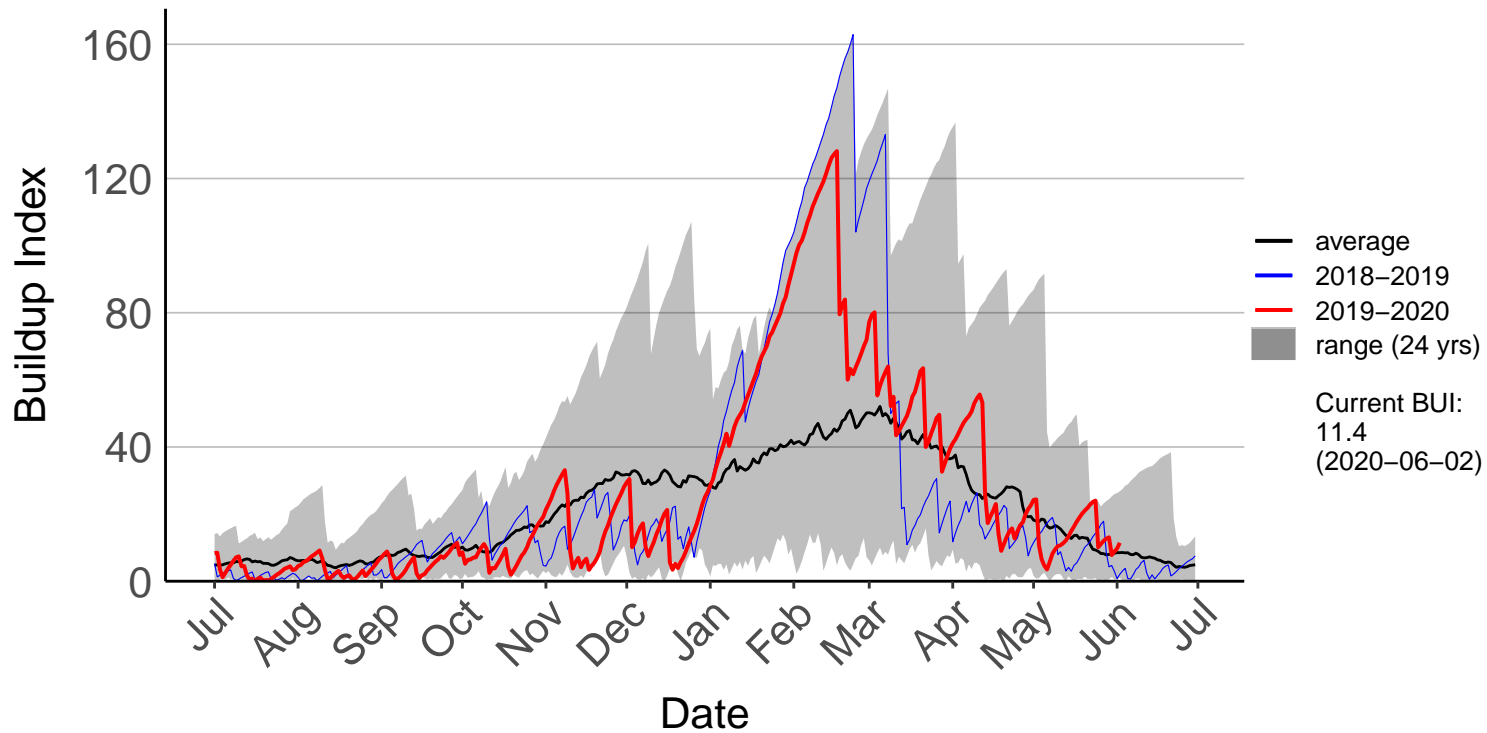

Big Pokororo 2 Raws (Mar 2016 to Jun 2020)

Big Pokororo Raws (Apr 1999 to Feb 2019)

Dovedale Raws (Nov 1996 to Jun 2020)

Hira Raws (Oct 1996 to Jun 2020)

Murchison Raws (Mar 1998 to Jun 2020)

Nelson Aws (Jul 1996 to Jun 2020)

Nelson Raws (Jul 2017 to Jun 2020)

St Arnaud Raws (Jan 2006 to Jun 2020)

Takaka Aerodrome Raws (Jan 2016 to Jun 2020)

Western Boundary Raws (Feb 1998 to Jun 2020)