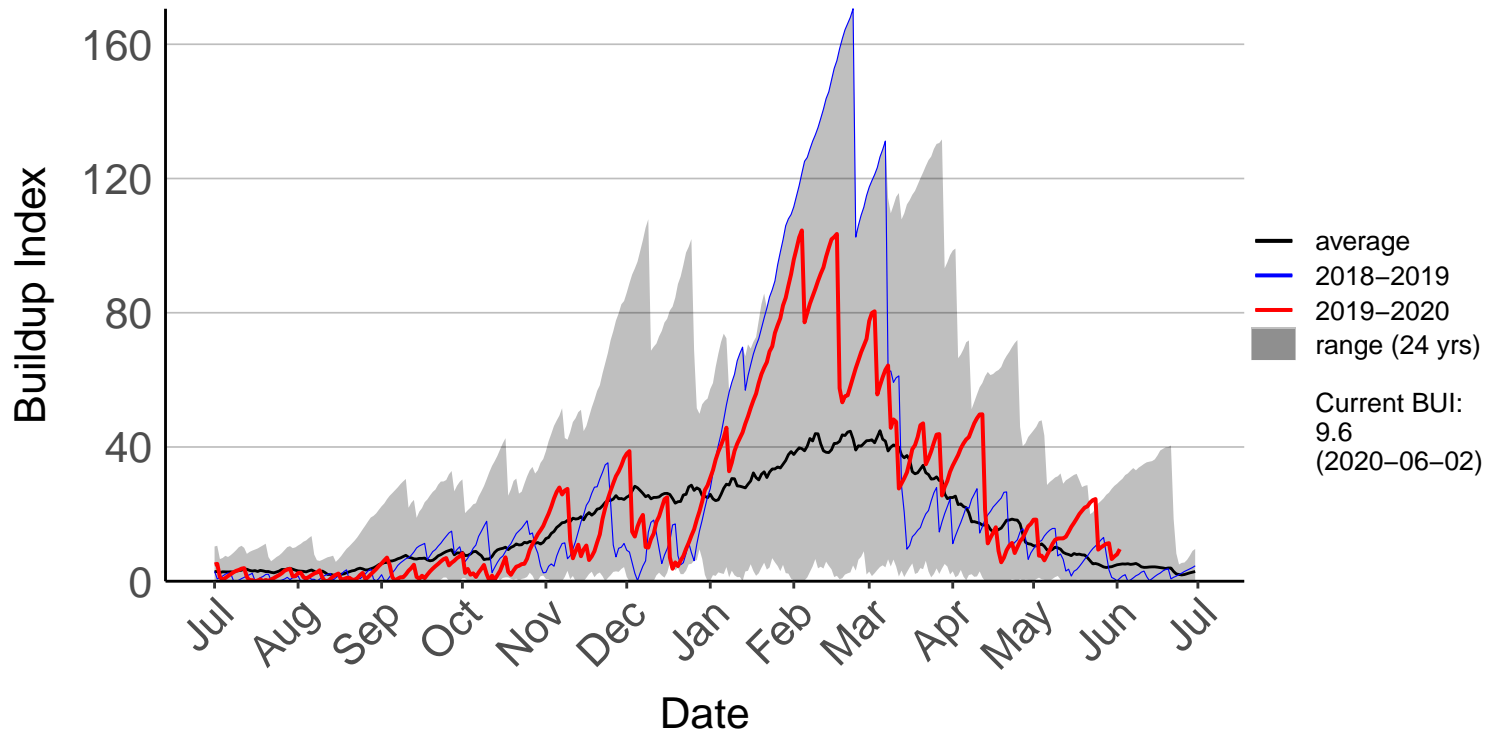

Big Pokororo 2 Raws (Mar 2016 to Jun 2020)

Big Pokororo Raws (Apr 1999 to Feb 2019)

Dovedale Raws (Nov 1996 to Jun 2020)

Hira Raws (Oct 1996 to Jun 2020)

Murchison Raws (Mar 1998 to Jun 2020)

Nelson Aws (Jul 1996 to Jun 2020)

Nelson Raws (Jul 2017 to Jun 2020)

St Arnaud Raws (Jan 2006 to Jun 2020)

Takaka Aerodrome Raws (Jan 2016 to Jun 2020)

Western Boundary Raws (Feb 1998 to Jun 2020)