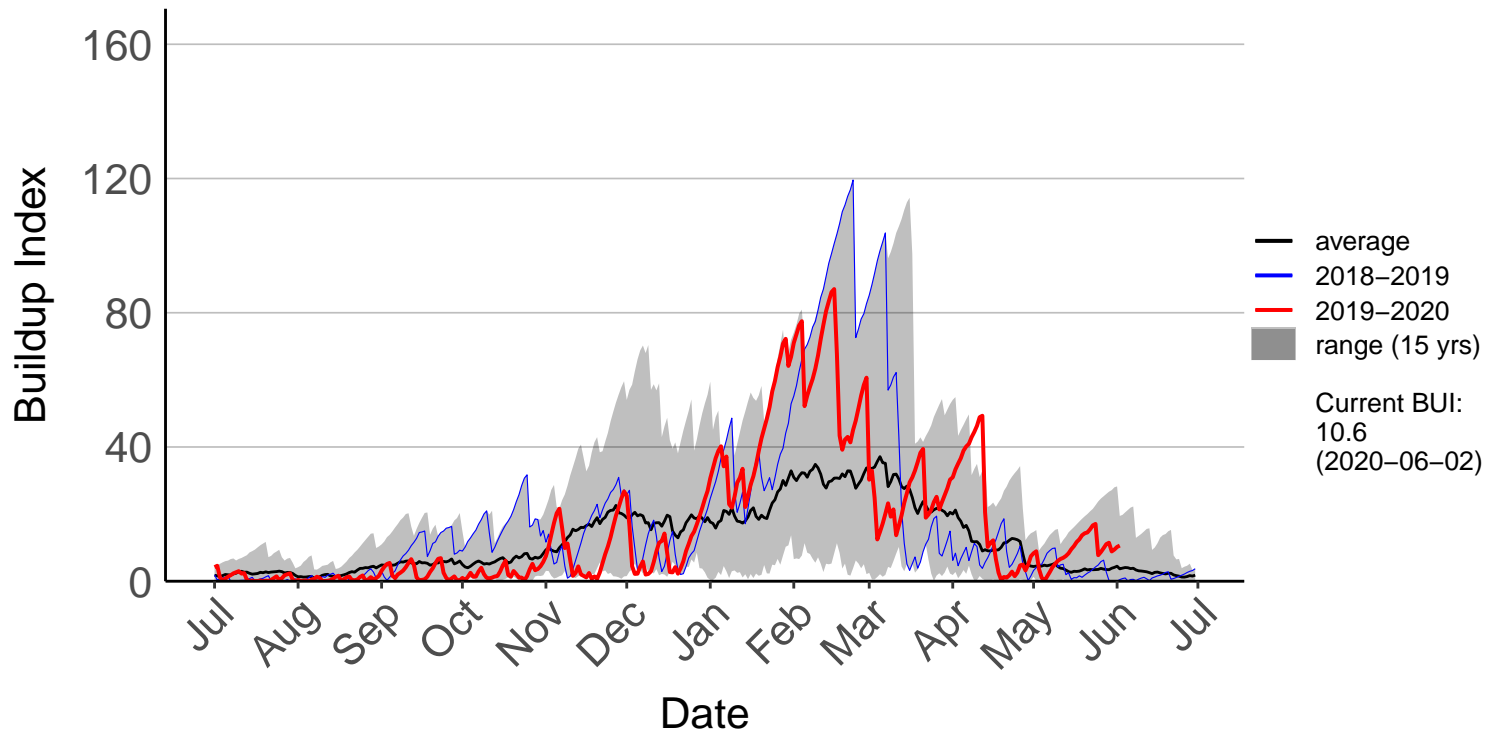

Big Pokororo 2 Raws (Mar 2016 to Jun 2020)

Big Pokororo Raws (Apr 1999 to Feb 2019)

Dovedale Raws (Nov 1996 to Jun 2020)

Hira Raws (Oct 1996 to Jun 2020)

Murchison Raws (Mar 1998 to Jun 2020)

Nelson Aws (Jul 1996 to Jun 2020)

Nelson Raws (Jul 2017 to Jun 2020)

St Arnaud Raws (Jan 2006 to Jun 2020)

Takaka Aerodrome Raws (Jan 2016 to Jun 2020)

Western Boundary Raws (Feb 1998 to Jun 2020)