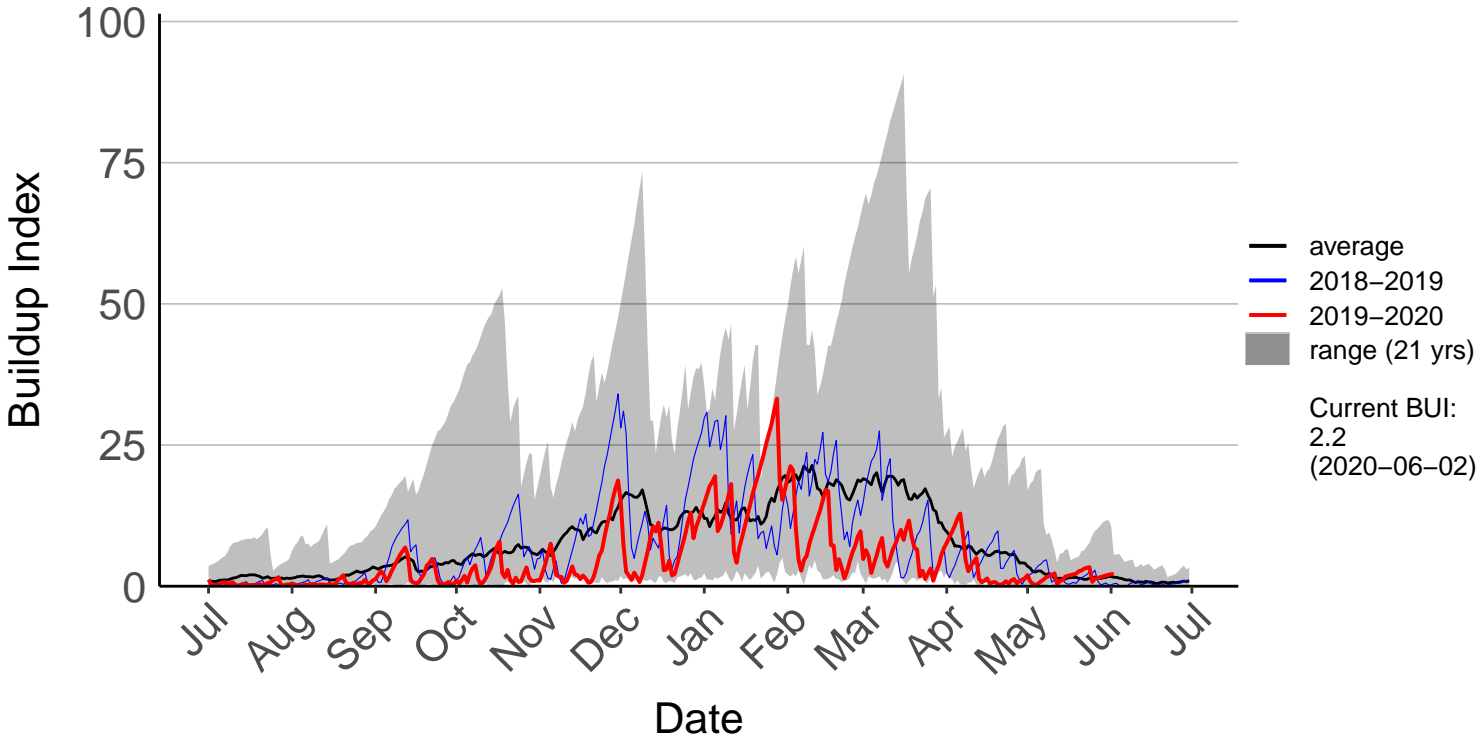

Charleston Raws (Jul 2017 to Jun 2020)

Haast Junction Raws (Oct 2017 to Jun 2020)

Haast SYNOP (Jul 1996 to Jun 2020)

Hokitika Raws (Jul 2017 to Jun 2020)

Hokitika SYNOP (Jul 1996 to Jun 2020)

Karamea Raws (Oct 2017 to Jun 2020)

Lake Brunner Raws (Oct 2017 to Jun 2020)

Maruia Raws (Oct 2017 to Jun 2020)

Nelson Creek Raws (Dec 1999 to Jun 2020)

Reefton Ews (Feb 1998 to Jun 2020)

Westport Aero Aws (Jul 1996 to Jun 2020)