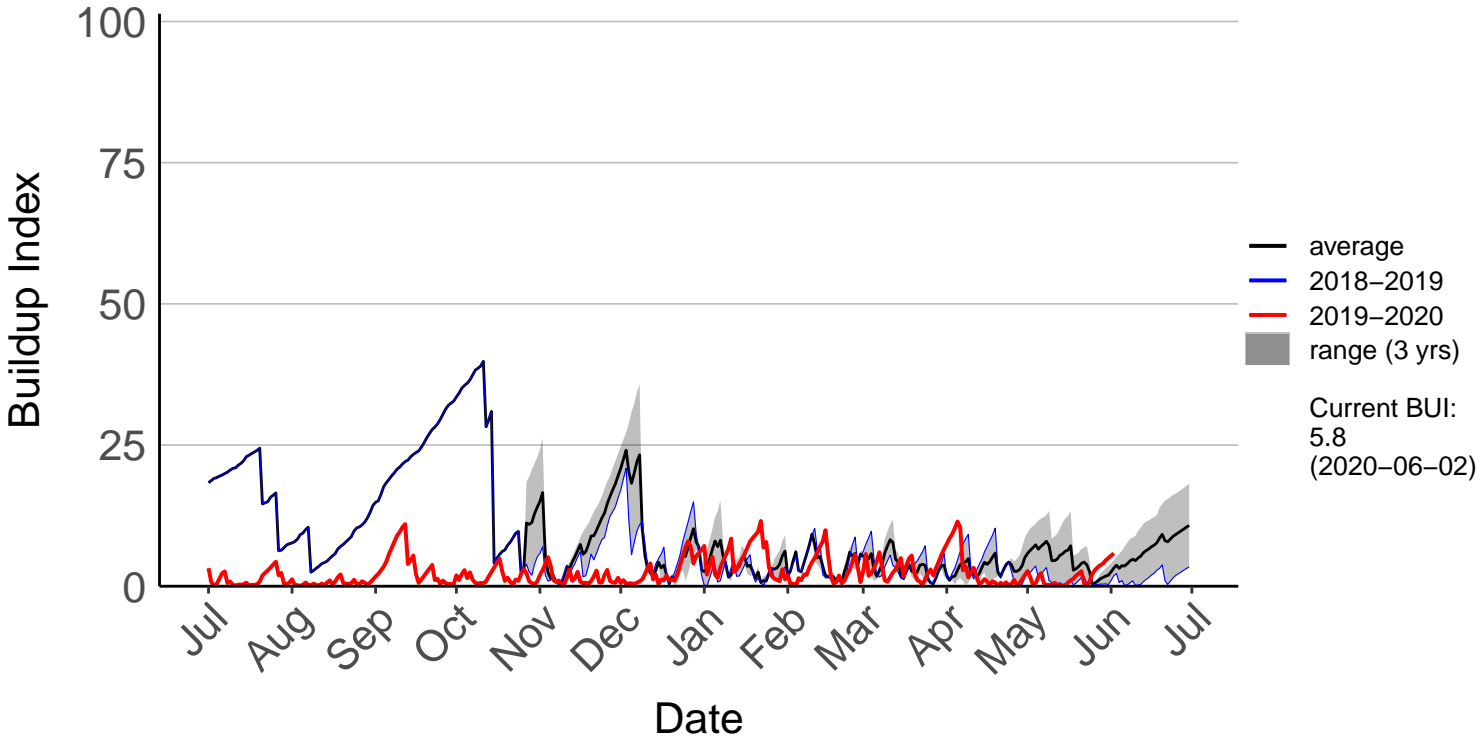

Charleston Raws (Jul 2017 to Jun 2020)

Haast Junction Raws (Oct 2017 to Jun 2020)

Haast SYNOP (Jul 1996 to Jun 2020)

Hokitika Raws (Jul 2017 to Jun 2020)

Hokitika SYNOP (Jul 1996 to Jun 2020)

Karamea Raws (Oct 2017 to Jun 2020)

Lake Brunner Raws (Oct 2017 to Jun 2020)

Maruia Raws (Oct 2017 to Jun 2020)

Nelson Creek Raws (Dec 1999 to Jun 2020)

Reefton Ews (Feb 1998 to Jun 2020)

Westport Aero Aws (Jul 1996 to Jun 2020)