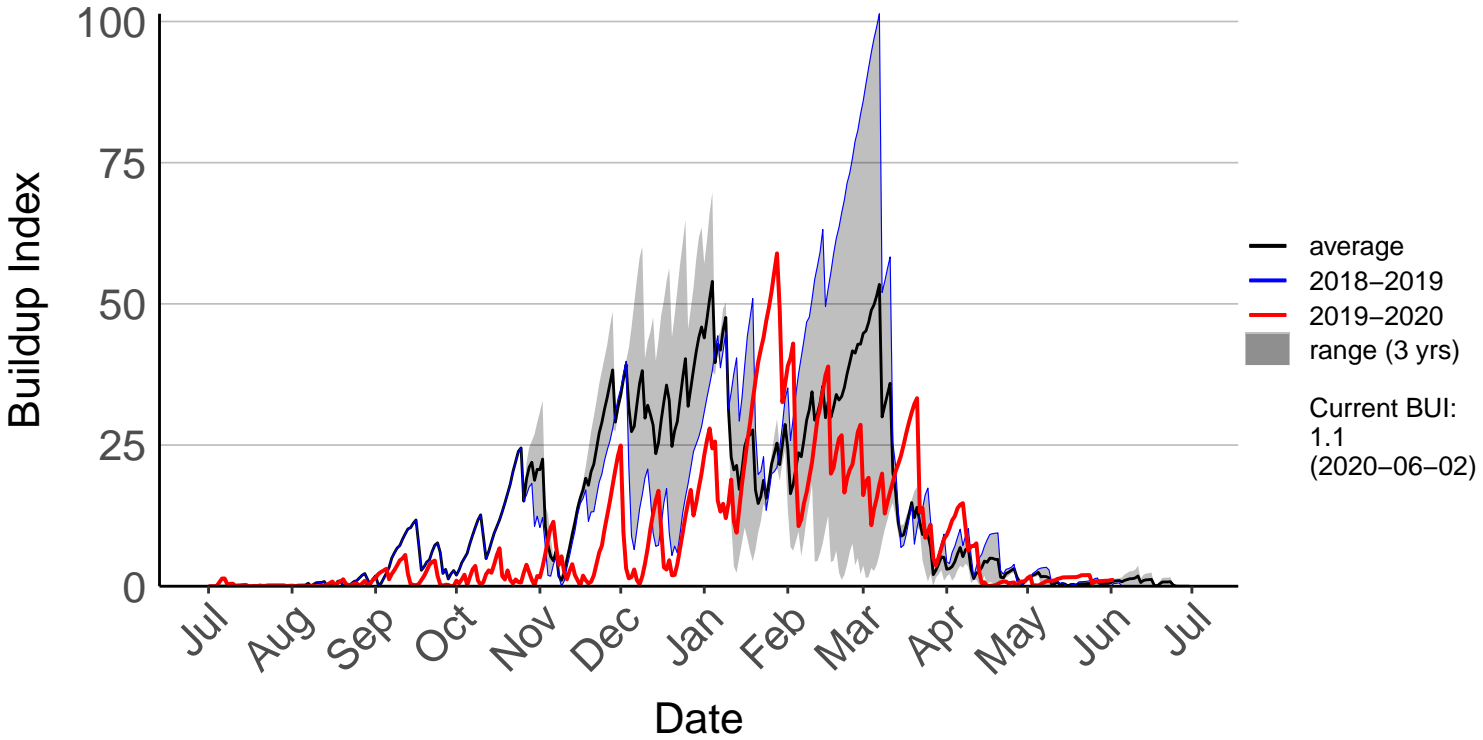

Charleston Raws (Jul 2017 to Jun 2020)

Haast Junction Raws (Oct 2017 to Jun 2020)

Haast SYNOP (Jul 1996 to Jun 2020)

Hokitika Raws (Jul 2017 to Jun 2020)

Hokitika SYNOP (Jul 1996 to Jun 2020)

Karamea Raws (Oct 2017 to Jun 2020)

Lake Brunner Raws (Oct 2017 to Jun 2020)

Maruia Raws (Oct 2017 to Jun 2020)

Nelson Creek Raws (Dec 1999 to Jun 2020)

Reefton Ews (Feb 1998 to Jun 2020)

Westport Aero Aws (Jul 1996 to Jun 2020)