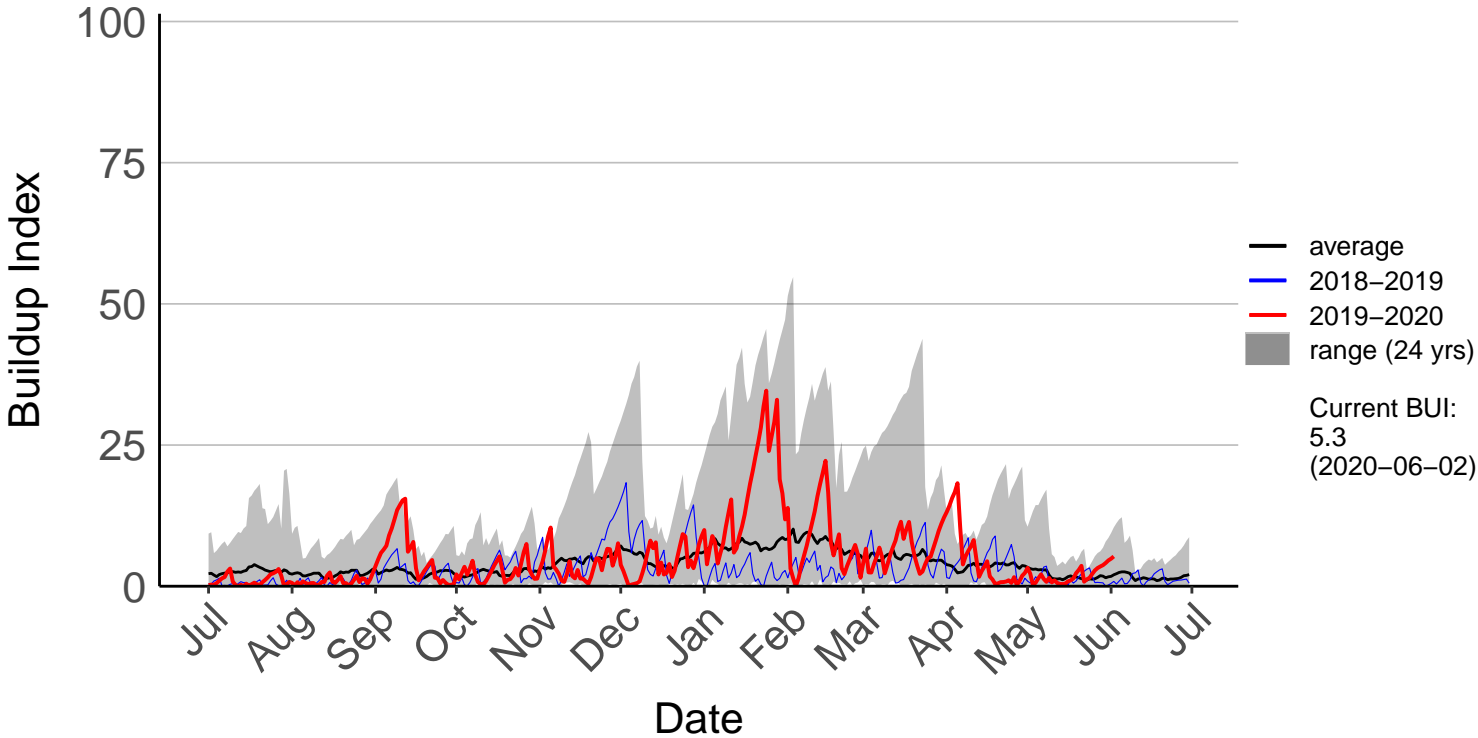

Charleston Raws (Jul 2017 to Jun 2020)

Haast Junction Raws (Oct 2017 to Jun 2020)

Haast SYNOP (Jul 1996 to Jun 2020)

Hokitika Raws (Jul 2017 to Jun 2020)

Hokitika SYNOP (Jul 1996 to Jun 2020)

Karamea Raws (Oct 2017 to Jun 2020)

Lake Brunner Raws (Oct 2017 to Jun 2020)

Maruia Raws (Oct 2017 to Jun 2020)

Nelson Creek Raws (Dec 1999 to Jun 2020)

Reefton Ews (Feb 1998 to Jun 2020)

Westport Aero Aws (Jul 1996 to Jun 2020)