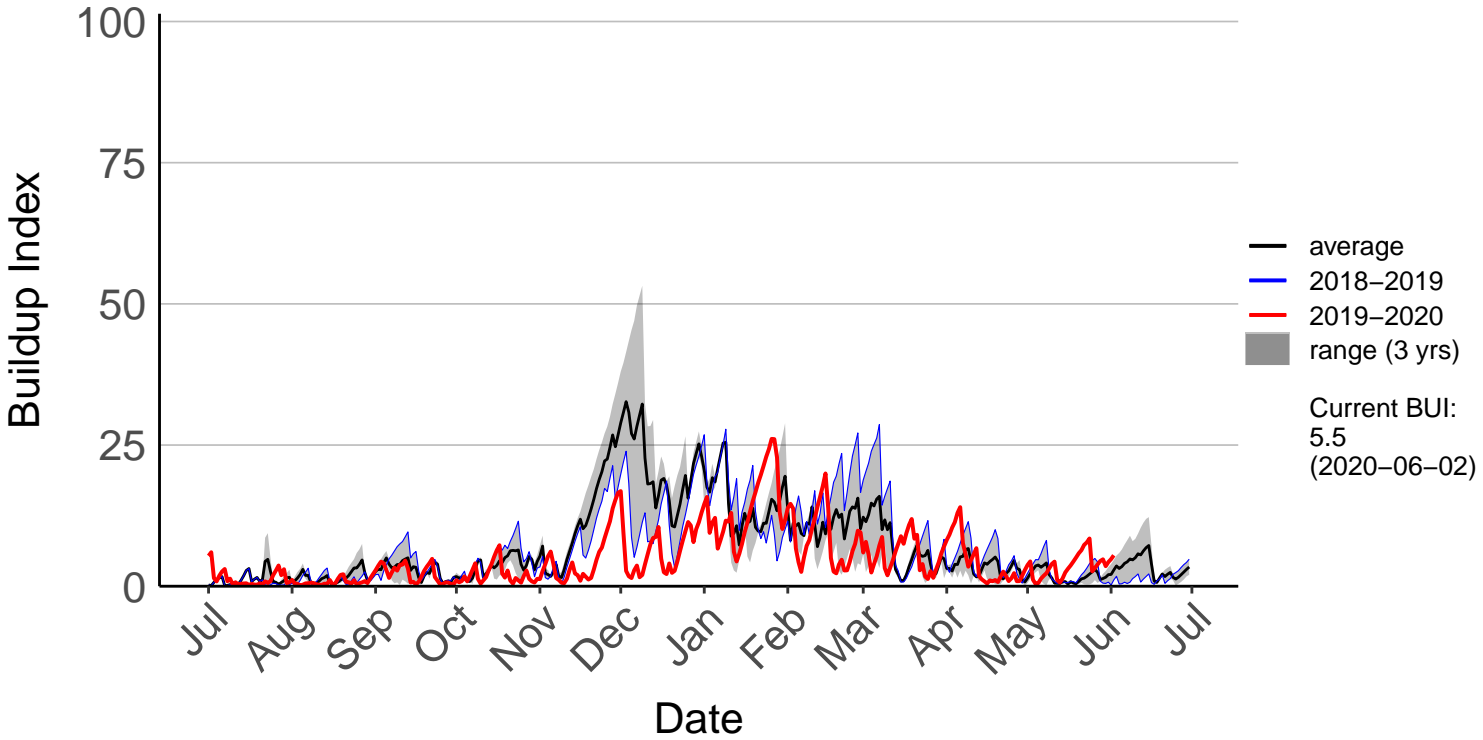

Charleston Raws (Jul 2017 to Jun 2020)

Haast Junction Raws (Oct 2017 to Jun 2020)

Haast SYNOP (Jul 1996 to Jun 2020)

Hokitika Raws (Jul 2017 to Jun 2020)

Hokitika SYNOP (Jul 1996 to Jun 2020)

Karamea Raws (Oct 2017 to Jun 2020)

Lake Brunner Raws (Oct 2017 to Jun 2020)

Maruia Raws (Oct 2017 to Jun 2020)

Nelson Creek Raws (Dec 1999 to Jun 2020)

Reefton Ews (Feb 1998 to Jun 2020)

Westport Aero Aws (Jul 1996 to Jun 2020)