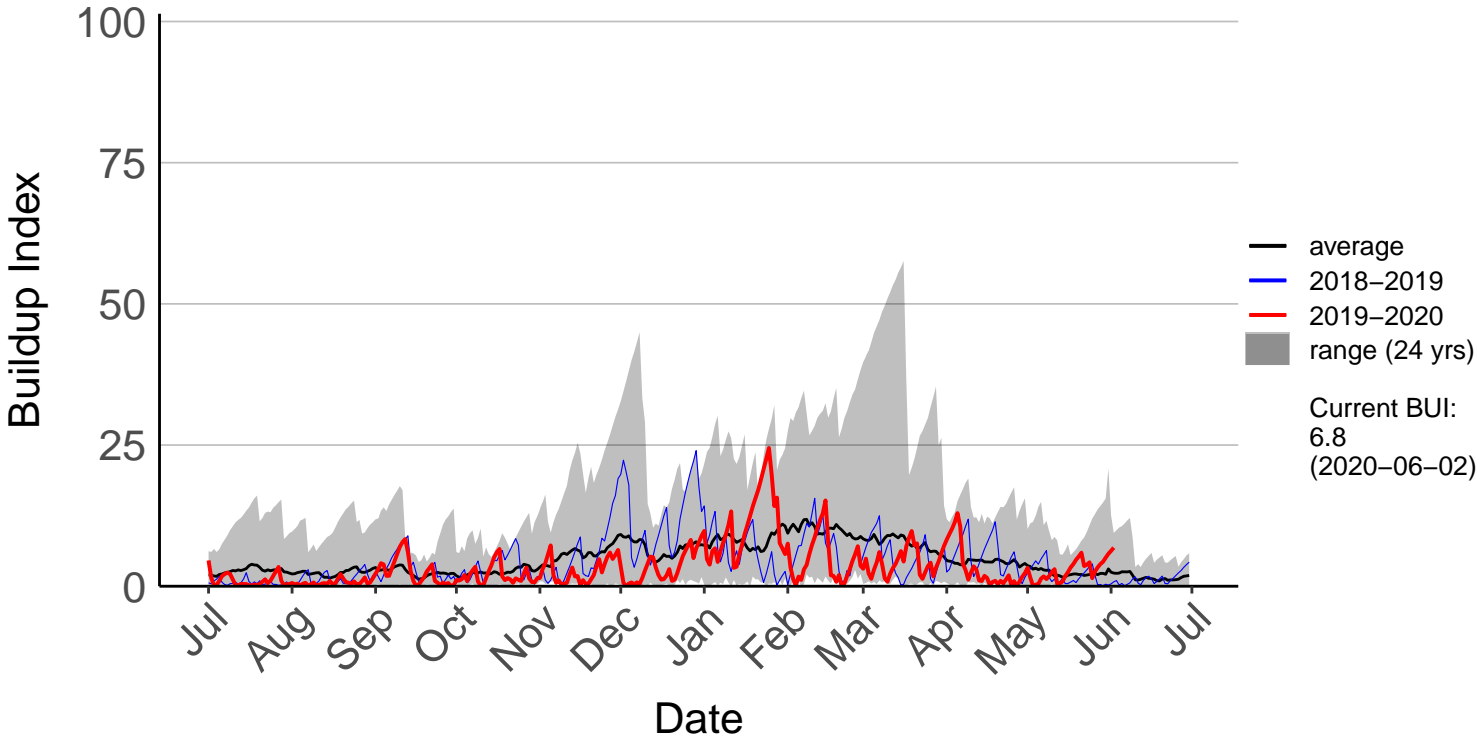

Charleston Raws (Jul 2017 to Jun 2020)

Haast Junction Raws (Oct 2017 to Jun 2020)

Haast SYNOP (Jul 1996 to Jun 2020)

Hokitika Raws (Jul 2017 to Jun 2020)

Hokitika SYNOP (Jul 1996 to Jun 2020)

Karamea Raws (Oct 2017 to Jun 2020)

Lake Brunner Raws (Oct 2017 to Jun 2020)

Maruia Raws (Oct 2017 to Jun 2020)

Nelson Creek Raws (Dec 1999 to Jun 2020)

Reefton Ews (Feb 1998 to Jun 2020)

Westport Aero Aws (Jul 1996 to Jun 2020)