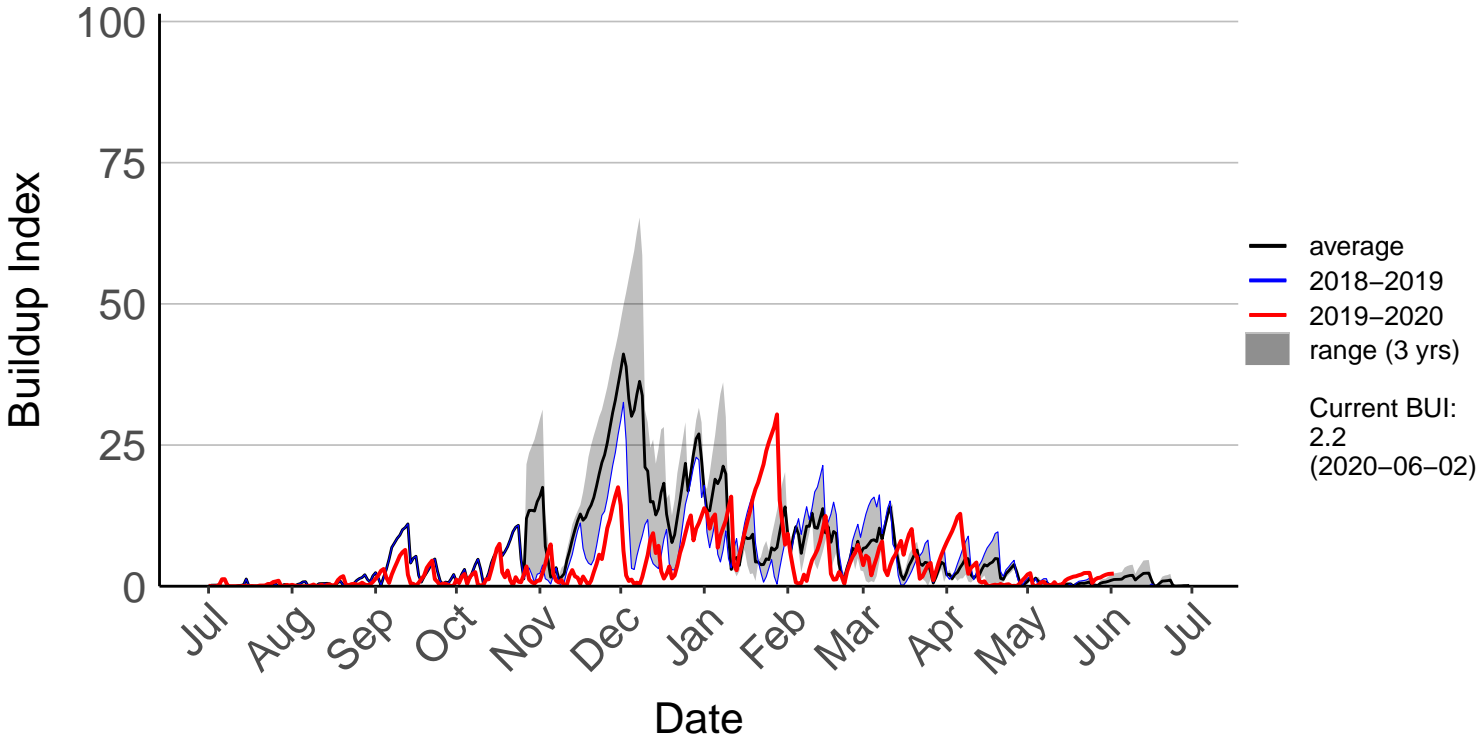

Charleston Raws (Jul 2017 to Jun 2020)

Haast Junction Raws (Oct 2017 to Jun 2020)

Haast SYNOP (Jul 1996 to Jun 2020)

Hokitika Raws (Jul 2017 to Jun 2020)

Hokitika SYNOP (Jul 1996 to Jun 2020)

Karamea Raws (Oct 2017 to Jun 2020)

Lake Brunner Raws (Oct 2017 to Jun 2020)

Maruia Raws (Oct 2017 to Jun 2020)

Nelson Creek Raws (Dec 1999 to Jun 2020)

Reefton Ews (Feb 1998 to Jun 2020)

Westport Aero Aws (Jul 1996 to Jun 2020)