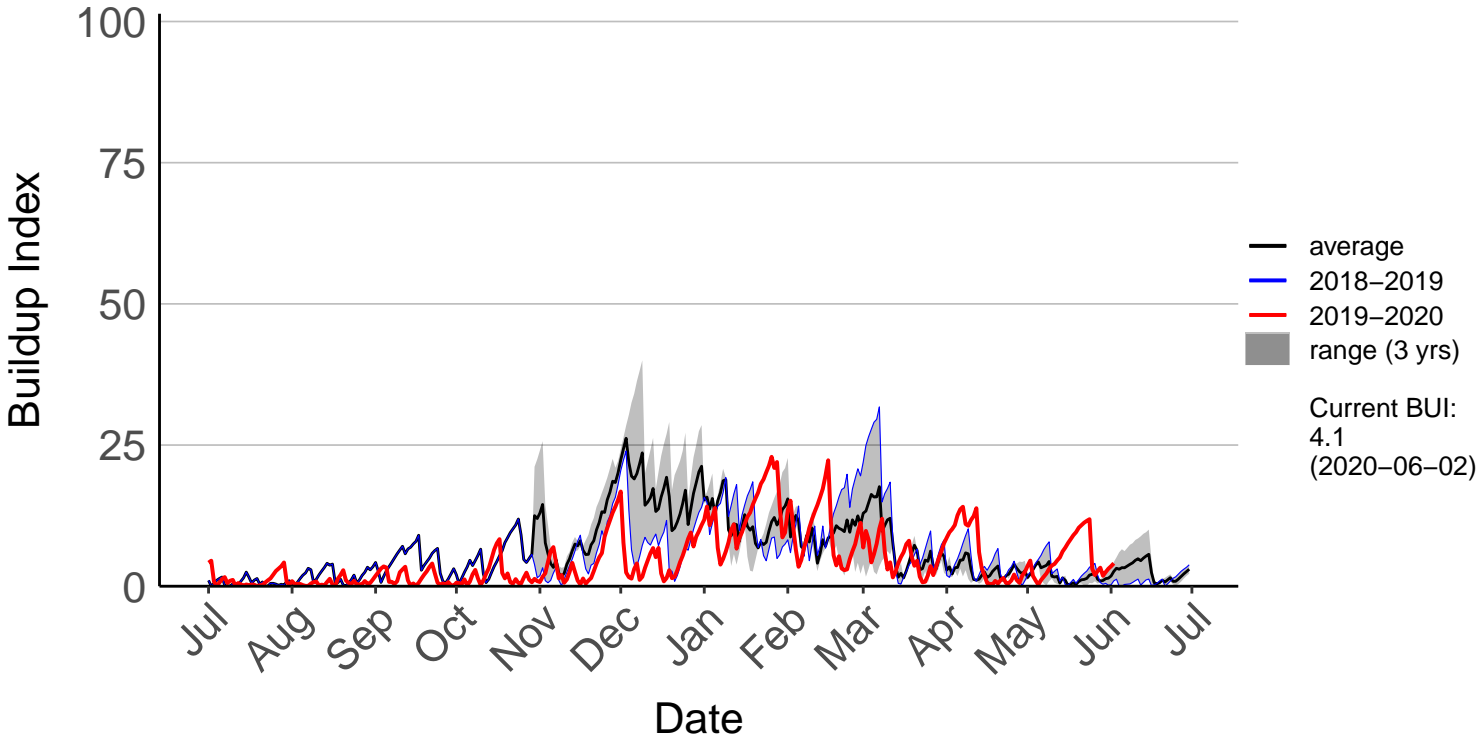

Charleston Raws (Jul 2017 to Jun 2020)

Haast Junction Raws (Oct 2017 to Jun 2020)

Haast SYNOP (Jul 1996 to Jun 2020)

Hokitika Raws (Jul 2017 to Jun 2020)

Hokitika SYNOP (Jul 1996 to Jun 2020)

Karamea Raws (Oct 2017 to Jun 2020)

Lake Brunner Raws (Oct 2017 to Jun 2020)

Maruia Raws (Oct 2017 to Jun 2020)

Nelson Creek Raws (Dec 1999 to Jun 2020)

Reefton Ews (Feb 1998 to Jun 2020)

Westport Aero Aws (Jul 1996 to Jun 2020)