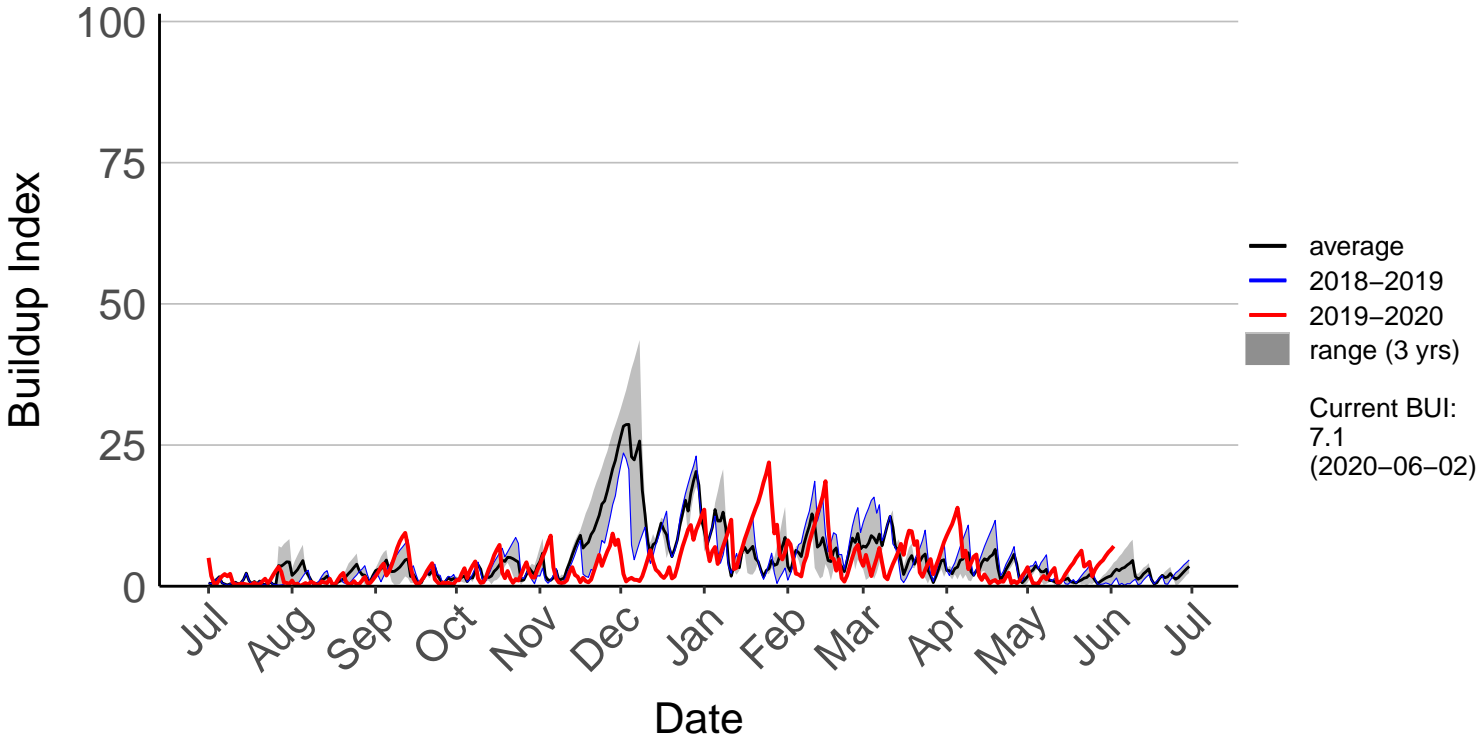

Charleston Raws (Jul 2017 to Jun 2020)

Haast Junction Raws (Oct 2017 to Jun 2020)

Haast SYNOP (Jul 1996 to Jun 2020)

Hokitika Raws (Jul 2017 to Jun 2020)

Hokitika SYNOP (Jul 1996 to Jun 2020)

Karamea Raws (Oct 2017 to Jun 2020)

Lake Brunner Raws (Oct 2017 to Jun 2020)

Maruia Raws (Oct 2017 to Jun 2020)

Nelson Creek Raws (Dec 1999 to Jun 2020)

Reefton Ews (Feb 1998 to Jun 2020)

Westport Aero Aws (Jul 1996 to Jun 2020)