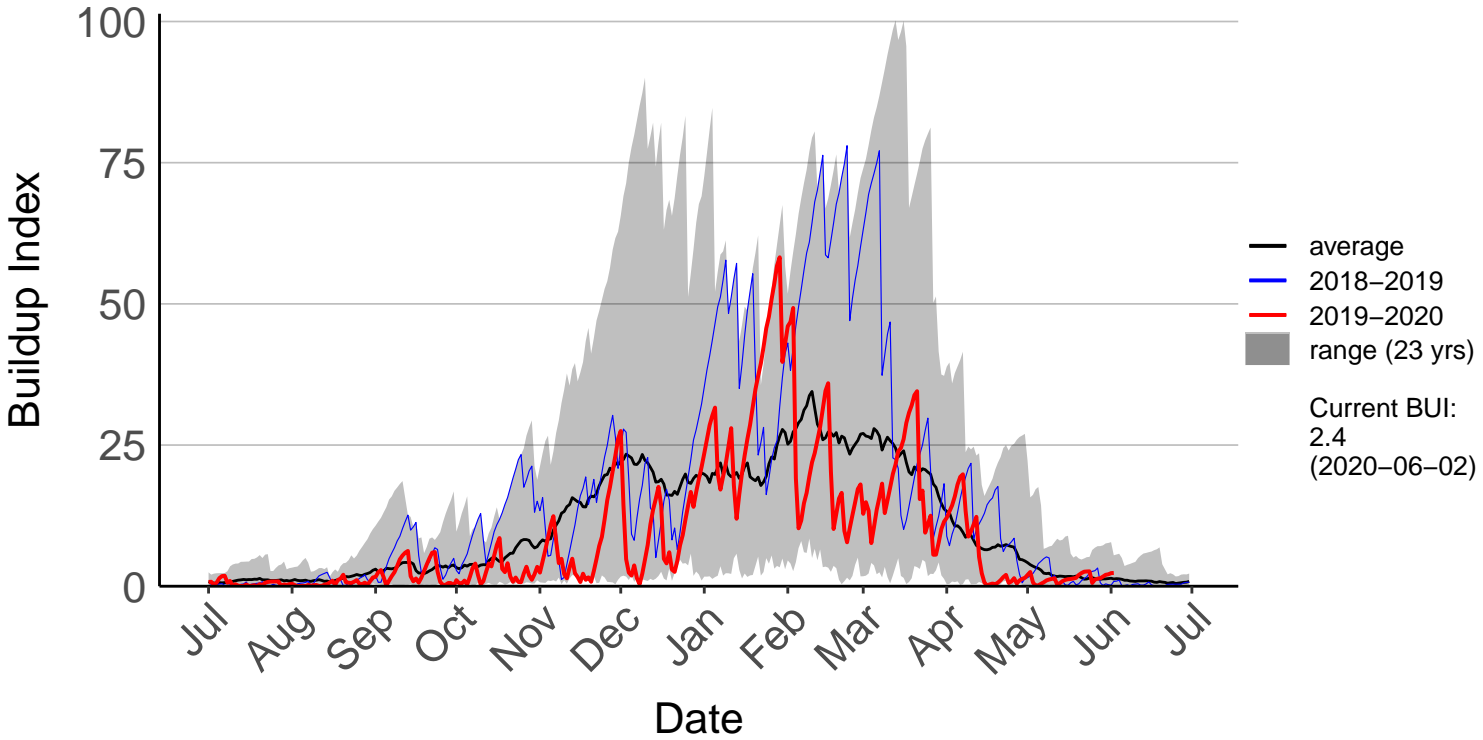

Charleston Raws (Jul 2017 to Jun 2020)

Haast Junction Raws (Oct 2017 to Jun 2020)

Haast SYNOP (Jul 1996 to Jun 2020)

Hokitika Raws (Jul 2017 to Jun 2020)

Hokitika SYNOP (Jul 1996 to Jun 2020)

Karamea Raws (Oct 2017 to Jun 2020)

Lake Brunner Raws (Oct 2017 to Jun 2020)

Maruia Raws (Oct 2017 to Jun 2020)

Nelson Creek Raws (Dec 1999 to Jun 2020)

Reefton Ews (Feb 1998 to Jun 2020)

Westport Aero Aws (Jul 1996 to Jun 2020)