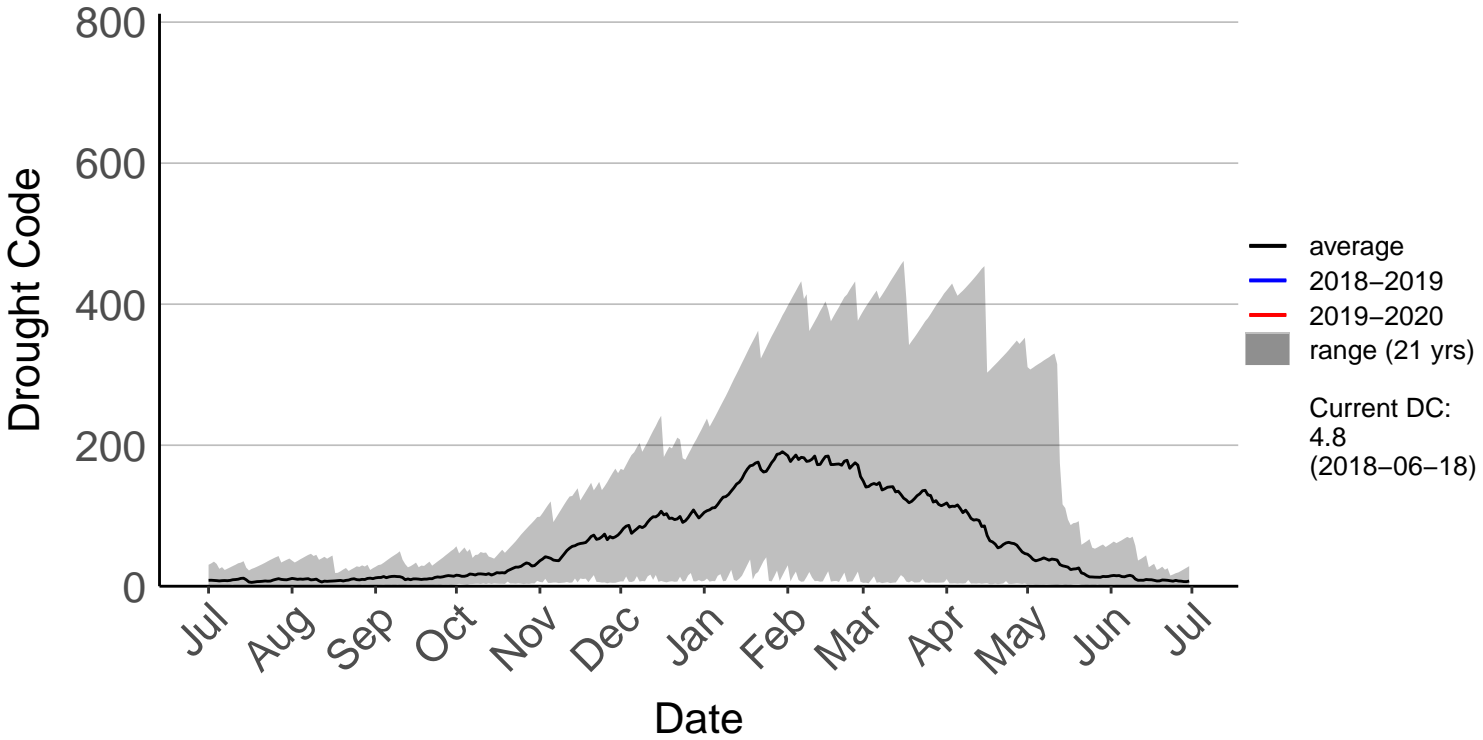

Athol Raws (Sep 1996 to Jun 2020)

Hamilton Aws (Jul 1996 to Jun 2020)

Hamilton Raws (Mar 2017 to Jun 2020)

Paeroa Aws (Jul 1996 to Jun 2020)

Paeroa Raws (May 2017 to Jun 2020)

Piopio Raws (Oct 2017 to Jun 2020)

Port Taharoa Aws (Jul 1996 to Jun 2020)

Taharoa Raws (May 2017 to Jun 2020)

Te Akau Raws (Aug 2018 to Jun 2020)

Waeranga Raws (Oct 2017 to Jun 2020)

Waihi Gold Raws (May 1998 to Jun 2018) – DISCONTINUED

Waihi Raws (May 2017 to Jun 2020)

Waikawau Bay Raws (May 1998 to Jun 2020)

Waitomo Raws (Jun 1998 to Jun 2020)

Whangamata Raws (Jul 1996 to Jun 2020)