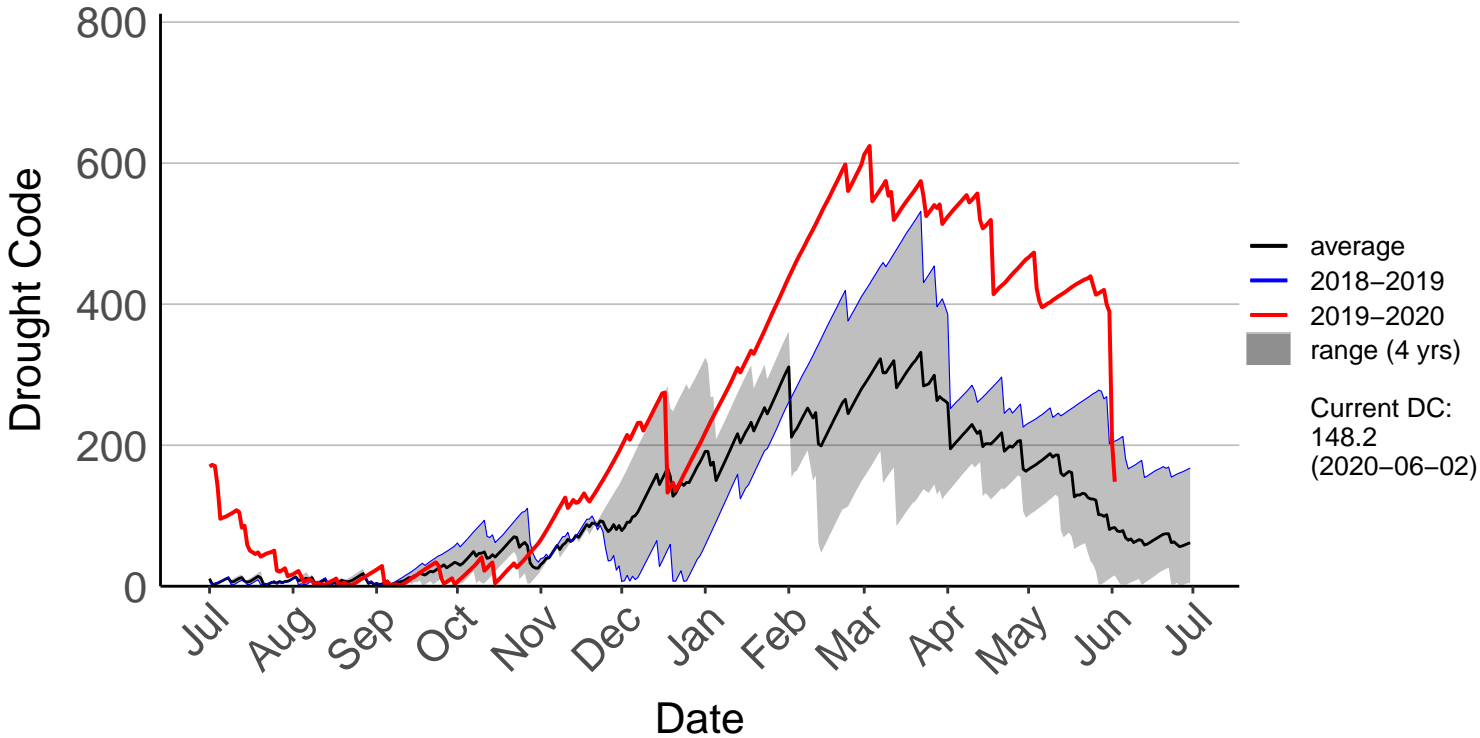

Athol Raws (Sep 1996 to Jun 2020)

Hamilton Aws (Jul 1996 to Jun 2020)

Hamilton Raws (Mar 2017 to Jun 2020)

Paeroa Aws (Jul 1996 to Jun 2020)

Paeroa Raws (May 2017 to Jun 2020)

Piopio Raws (Oct 2017 to Jun 2020)

Port Taharoa Aws (Jul 1996 to Jun 2020)

Taharoa Raws (May 2017 to Jun 2020)

Te Akau Raws (Aug 2018 to Jun 2020)

Waeranga Raws (Oct 2017 to Jun 2020)

Waihi Gold Raws (May 1998 to Jun 2018) – DISCONTINUED

Waihi Raws (May 2017 to Jun 2020)

Waikawau Bay Raws (May 1998 to Jun 2020)

Waitomo Raws (Jun 1998 to Jun 2020)

Whangamata Raws (Jul 1996 to Jun 2020)