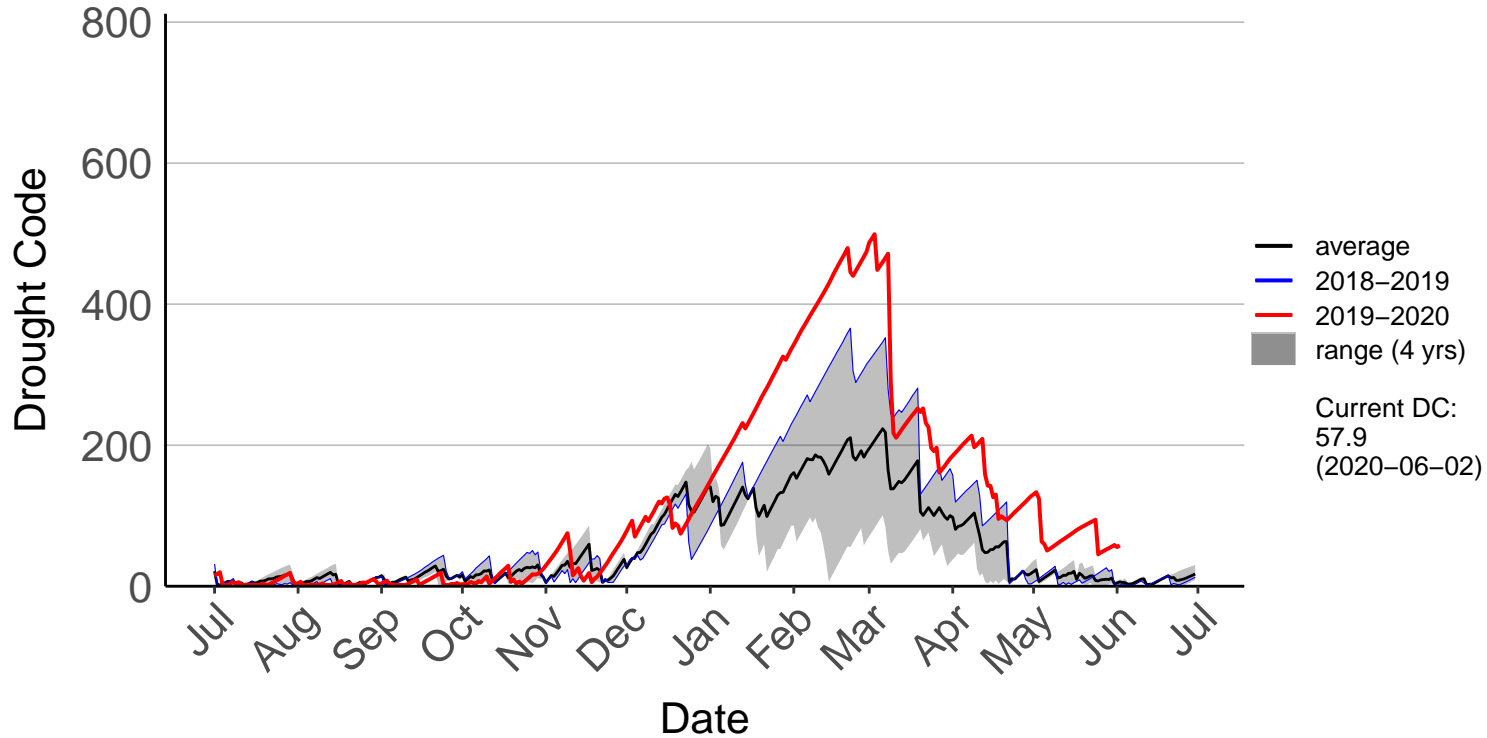

Athol Raws (Sep 1996 to Jun 2020)

Hamilton Aws (Jul 1996 to Jun 2020)

Hamilton Raws (Mar 2017 to Jun 2020)

Paeroa Aws (Jul 1996 to Jun 2020)

Paeroa Raws (May 2017 to Jun 2020)

Piopio Raws (Oct 2017 to Jun 2020)

Port Taharoa Aws (Jul 1996 to Jun 2020)

Taharoa Raws (May 2017 to Jun 2020)

Te Akau Raws (Aug 2018 to Jun 2020)

Waeranga Raws (Oct 2017 to Jun 2020)

Waihi Gold Raws (May 1998 to Jun 2018) – DISCONTINUED

Waihi Raws (May 2017 to Jun 2020)

Waikawau Bay Raws (May 1998 to Jun 2020)

Waitomo Raws (Jun 1998 to Jun 2020)

Whangamata Raws (Jul 1996 to Jun 2020)