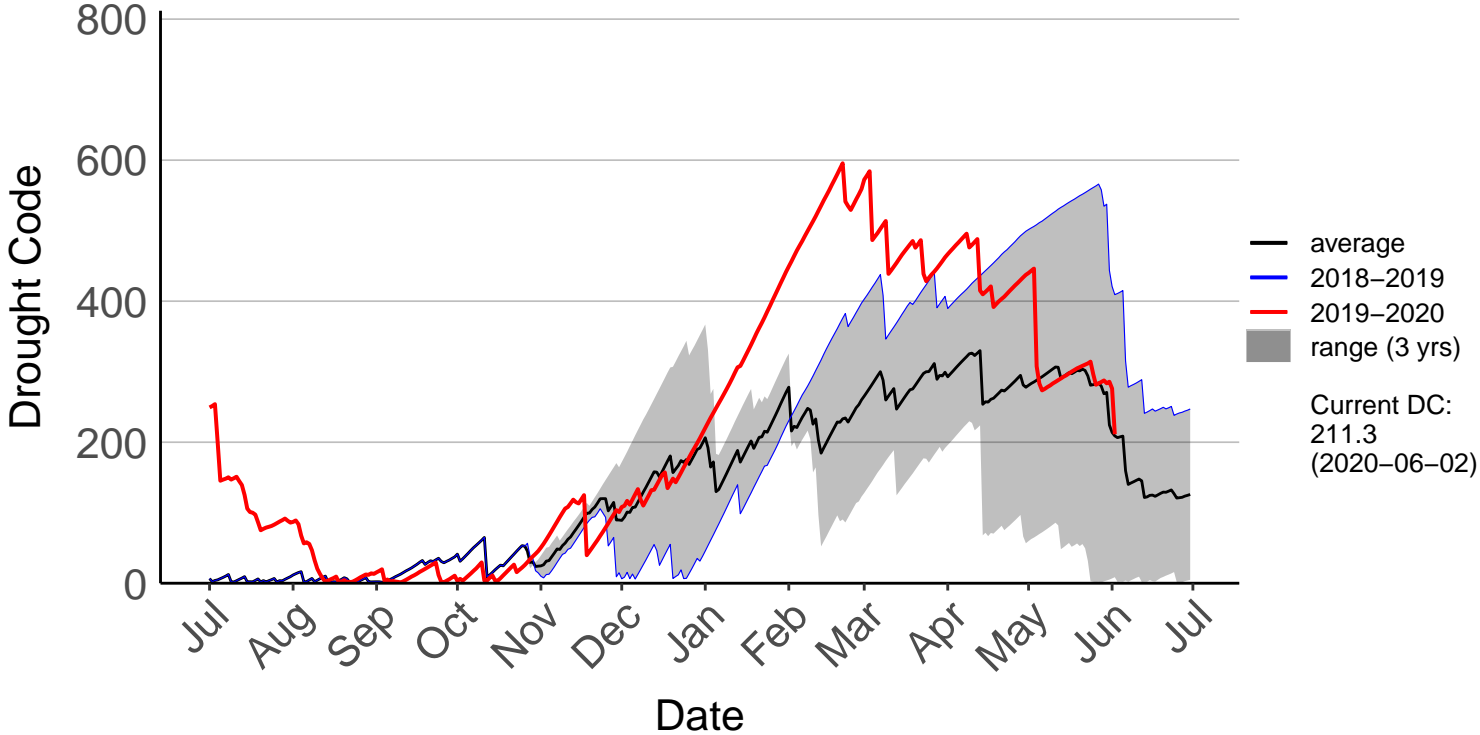

Athol Raws (Sep 1996 to Jun 2020)

Hamilton Aws (Jul 1996 to Jun 2020)

Hamilton Raws (Mar 2017 to Jun 2020)

Paeroa Aws (Jul 1996 to Jun 2020)

Paeroa Raws (May 2017 to Jun 2020)

Piopio Raws (Oct 2017 to Jun 2020)

Port Taharoa Aws (Jul 1996 to Jun 2020)

Taharoa Raws (May 2017 to Jun 2020)

Te Akau Raws (Aug 2018 to Jun 2020)

Waeranga Raws (Oct 2017 to Jun 2020)

Waihi Gold Raws (May 1998 to Jun 2018) – DISCONTINUED

Waihi Raws (May 2017 to Jun 2020)

Waikawau Bay Raws (May 1998 to Jun 2020)

Waitomo Raws (Jun 1998 to Jun 2020)

Whangamata Raws (Jul 1996 to Jun 2020)