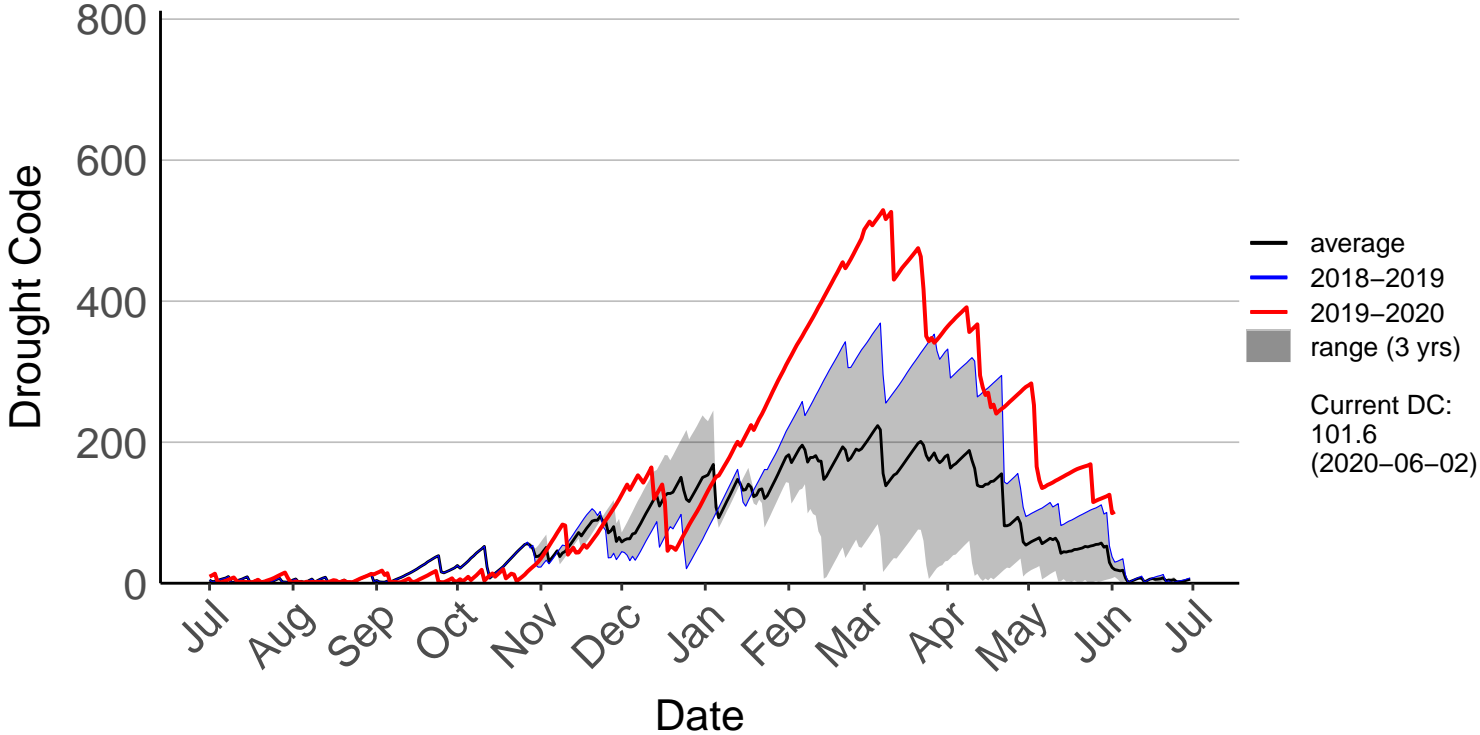

Athol Raws (Sep 1996 to Jun 2020)

Hamilton Aws (Jul 1996 to Jun 2020)

Hamilton Raws (Mar 2017 to Jun 2020)

Paeroa Aws (Jul 1996 to Jun 2020)

Paeroa Raws (May 2017 to Jun 2020)

Piopio Raws (Oct 2017 to Jun 2020)

Port Taharoa Aws (Jul 1996 to Jun 2020)

Taharoa Raws (May 2017 to Jun 2020)

Te Akau Raws (Aug 2018 to Jun 2020)

Waeranga Raws (Oct 2017 to Jun 2020)

Waihi Gold Raws (May 1998 to Jun 2018) – DISCONTINUED

Waihi Raws (May 2017 to Jun 2020)

Waikawau Bay Raws (May 1998 to Jun 2020)

Waitomo Raws (Jun 1998 to Jun 2020)

Whangamata Raws (Jul 1996 to Jun 2020)