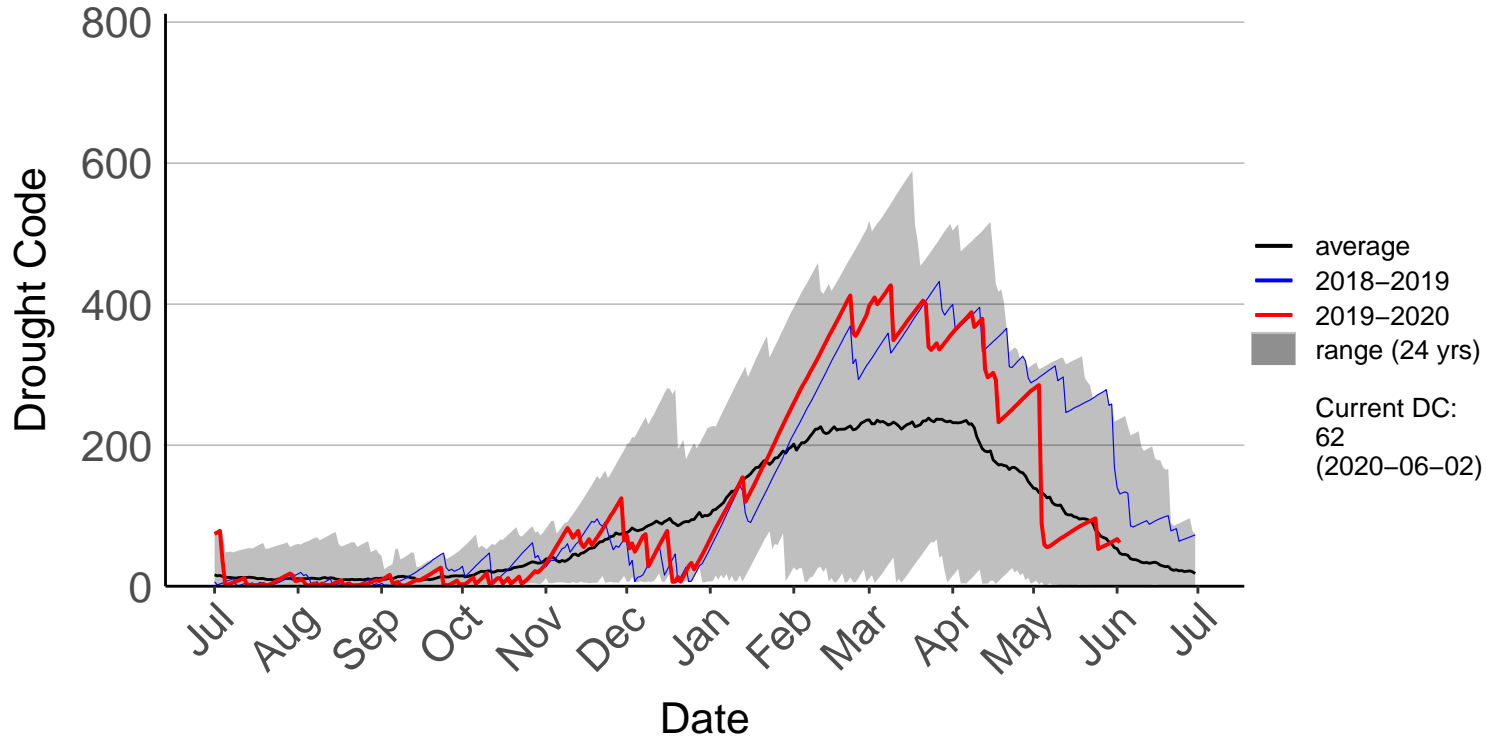

Athol Raws (Sep 1996 to Jun 2020)

Hamilton Aws (Jul 1996 to Jun 2020)

Hamilton Raws (Mar 2017 to Jun 2020)

Paeroa Aws (Jul 1996 to Jun 2020)

Paeroa Raws (May 2017 to Jun 2020)

Piopio Raws (Oct 2017 to Jun 2020)

Port Taharoa Aws (Jul 1996 to Jun 2020)

Taharoa Raws (May 2017 to Jun 2020)

Te Akau Raws (Aug 2018 to Jun 2020)

Waeranga Raws (Oct 2017 to Jun 2020)

Waihi Gold Raws (May 1998 to Jun 2018) – DISCONTINUED

Waihi Raws (May 2017 to Jun 2020)

Waikawau Bay Raws (May 1998 to Jun 2020)

Waitomo Raws (Jun 1998 to Jun 2020)

Whangamata Raws (Jul 1996 to Jun 2020)