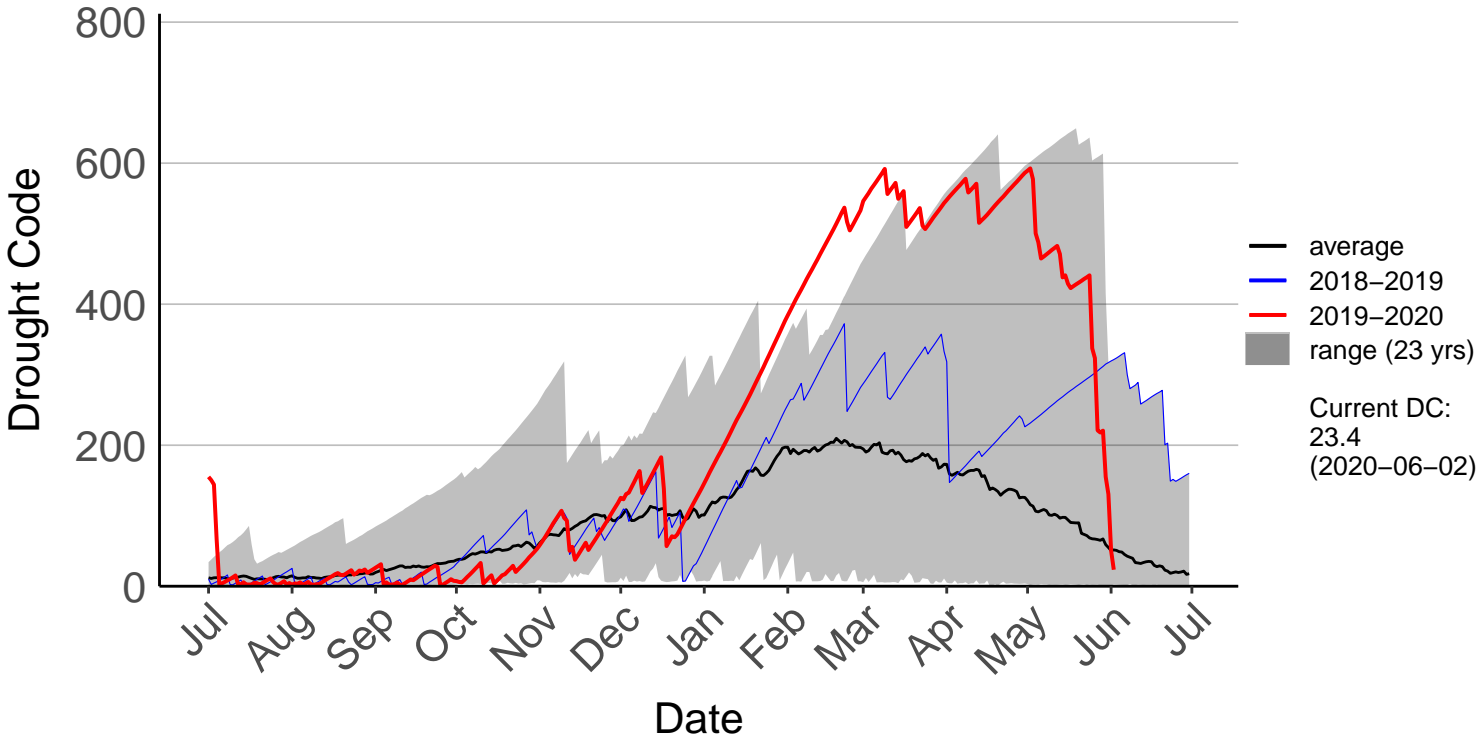

Athol Raws (Sep 1996 to Jun 2020)

Hamilton Aws (Jul 1996 to Jun 2020)

Hamilton Raws (Mar 2017 to Jun 2020)

Paeroa Aws (Jul 1996 to Jun 2020)

Paeroa Raws (May 2017 to Jun 2020)

Piopio Raws (Oct 2017 to Jun 2020)

Port Taharoa Aws (Jul 1996 to Jun 2020)

Taharoa Raws (May 2017 to Jun 2020)

Te Akau Raws (Aug 2018 to Jun 2020)

Waeranga Raws (Oct 2017 to Jun 2020)

Waihi Gold Raws (May 1998 to Jun 2018) – DISCONTINUED

Waihi Raws (May 2017 to Jun 2020)

Waikawau Bay Raws (May 1998 to Jun 2020)

Waitomo Raws (Jun 1998 to Jun 2020)

Whangamata Raws (Jul 1996 to Jun 2020)