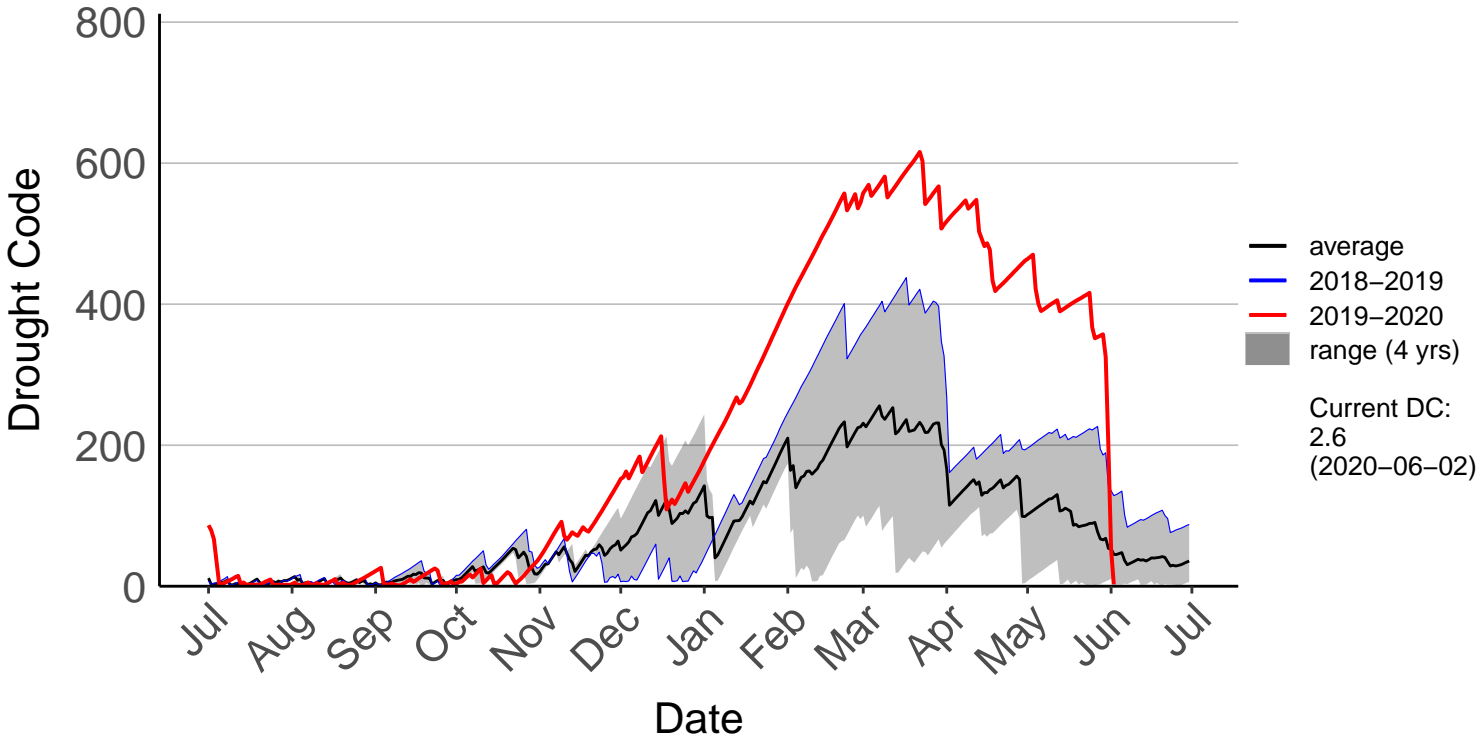

Athol Raws (Sep 1996 to Jun 2020)

Hamilton Aws (Jul 1996 to Jun 2020)

Hamilton Raws (Mar 2017 to Jun 2020)

Paeroa Aws (Jul 1996 to Jun 2020)

Paeroa Raws (May 2017 to Jun 2020)

Piopio Raws (Oct 2017 to Jun 2020)

Port Taharoa Aws (Jul 1996 to Jun 2020)

Taharoa Raws (May 2017 to Jun 2020)

Te Akau Raws (Aug 2018 to Jun 2020)

Waeranga Raws (Oct 2017 to Jun 2020)

Waihi Gold Raws (May 1998 to Jun 2018) – DISCONTINUED

Waihi Raws (May 2017 to Jun 2020)

Waikawau Bay Raws (May 1998 to Jun 2020)

Waitomo Raws (Jun 1998 to Jun 2020)

Whangamata Raws (Jul 1996 to Jun 2020)