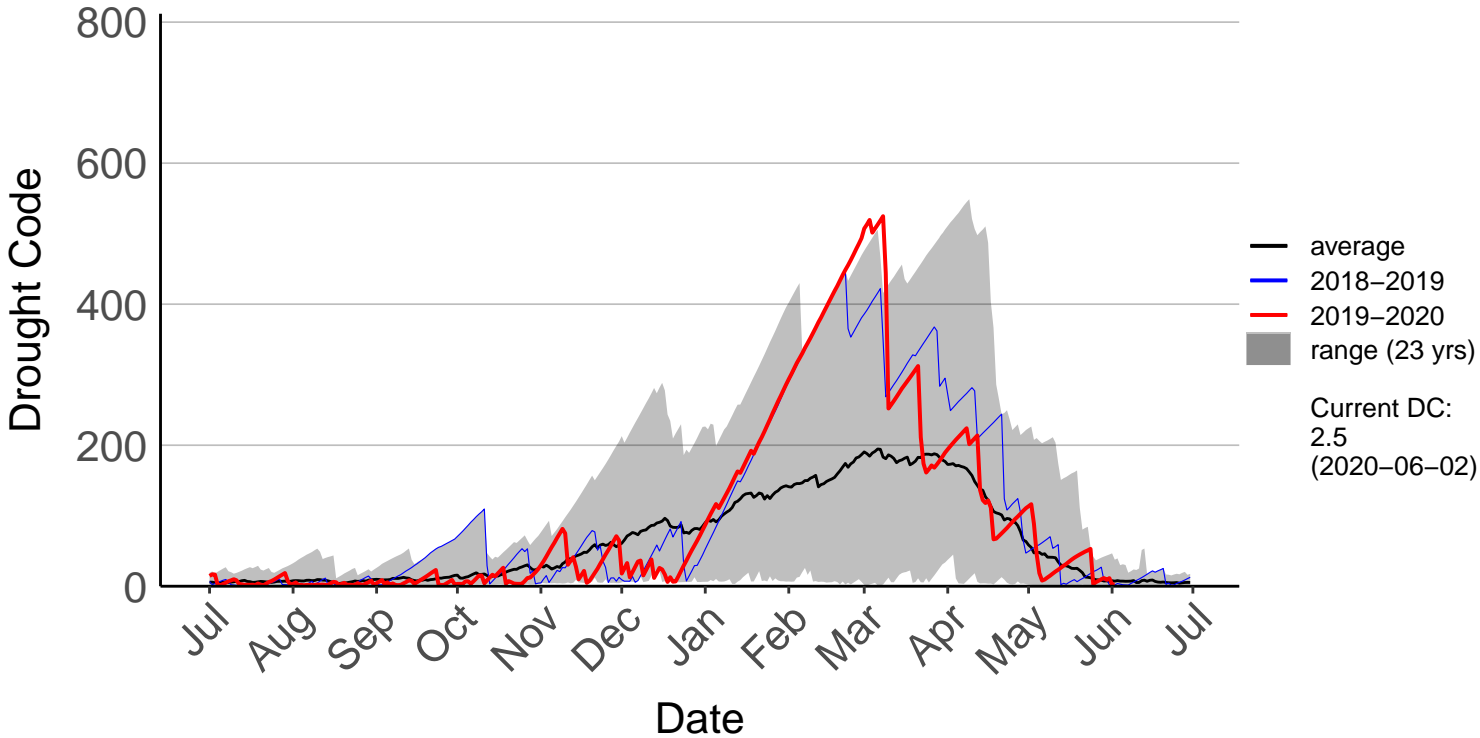

Athol Raws (Sep 1996 to Jun 2020)

Hamilton Aws (Jul 1996 to Jun 2020)

Hamilton Raws (Mar 2017 to Jun 2020)

Paeroa Aws (Jul 1996 to Jun 2020)

Paeroa Raws (May 2017 to Jun 2020)

Piopio Raws (Oct 2017 to Jun 2020)

Port Taharoa Aws (Jul 1996 to Jun 2020)

Taharoa Raws (May 2017 to Jun 2020)

Te Akau Raws (Aug 2018 to Jun 2020)

Waeranga Raws (Oct 2017 to Jun 2020)

Waihi Gold Raws (May 1998 to Jun 2018) – DISCONTINUED

Waihi Raws (May 2017 to Jun 2020)

Waikawau Bay Raws (May 1998 to Jun 2020)

Waitomo Raws (Jun 1998 to Jun 2020)

Whangamata Raws (Jul 1996 to Jun 2020)