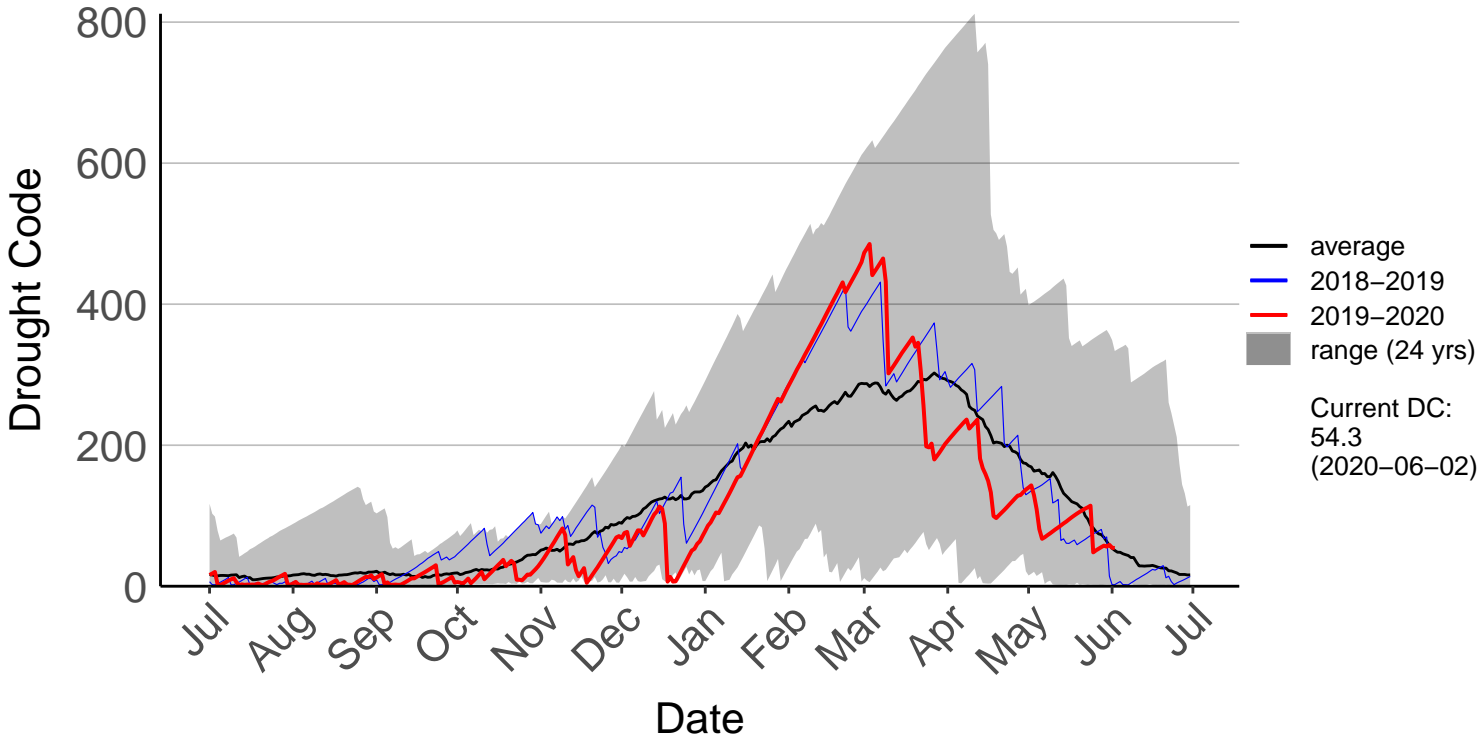

Athol Raws (Sep 1996 to Jun 2020)

Hamilton Aws (Jul 1996 to Jun 2020)

Hamilton Raws (Mar 2017 to Jun 2020)

Paeroa Aws (Jul 1996 to Jun 2020)

Paeroa Raws (May 2017 to Jun 2020)

Piopio Raws (Oct 2017 to Jun 2020)

Port Taharoa Aws (Jul 1996 to Jun 2020)

Taharoa Raws (May 2017 to Jun 2020)

Te Akau Raws (Aug 2018 to Jun 2020)

Waeranga Raws (Oct 2017 to Jun 2020)

Waihi Gold Raws (May 1998 to Jun 2018) – DISCONTINUED

Waihi Raws (May 2017 to Jun 2020)

Waikawau Bay Raws (May 1998 to Jun 2020)

Waitomo Raws (Jun 1998 to Jun 2020)

Whangamata Raws (Jul 1996 to Jun 2020)