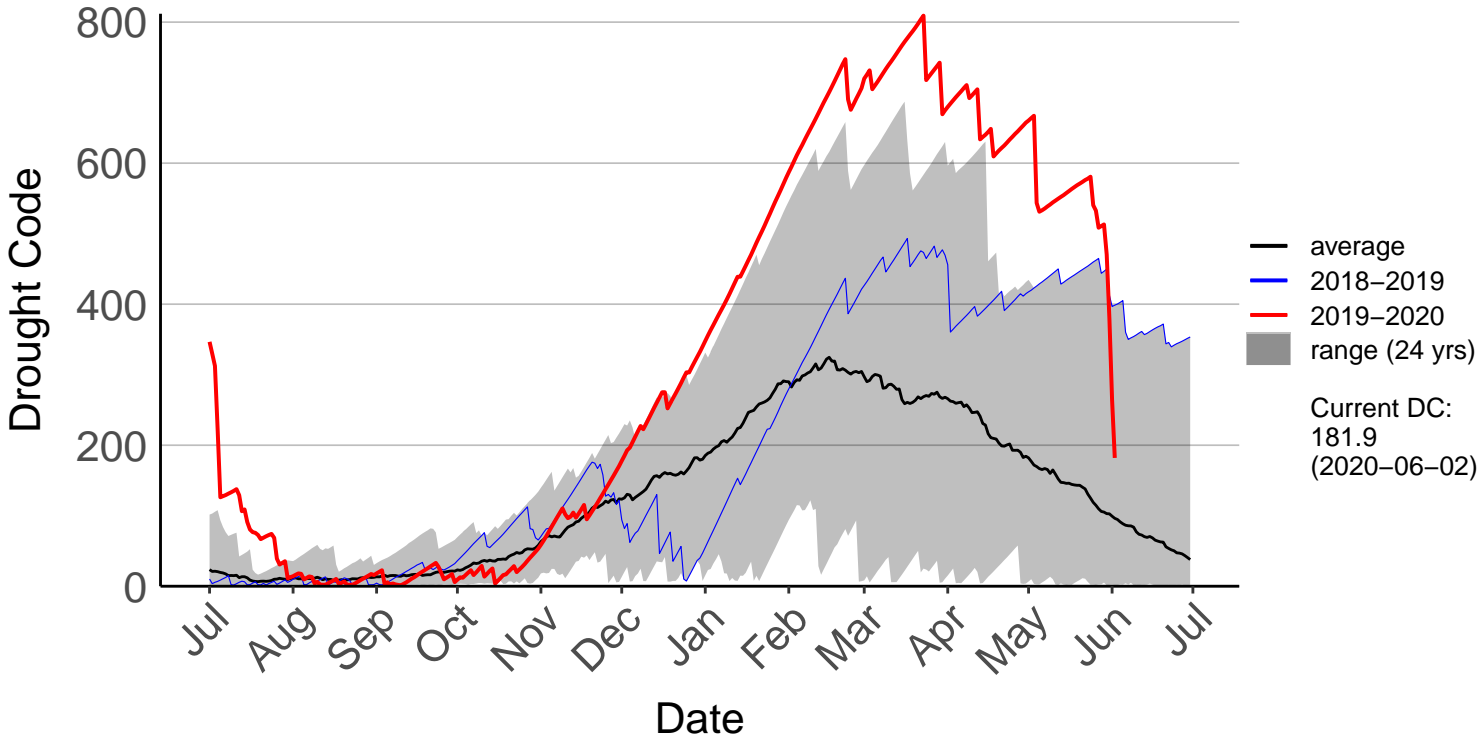

Athol Raws (Sep 1996 to Jun 2020)

Hamilton Aws (Jul 1996 to Jun 2020)

Hamilton Raws (Mar 2017 to Jun 2020)

Paeroa Aws (Jul 1996 to Jun 2020)

Paeroa Raws (May 2017 to Jun 2020)

Piopio Raws (Oct 2017 to Jun 2020)

Port Taharoa Aws (Jul 1996 to Jun 2020)

Taharoa Raws (May 2017 to Jun 2020)

Te Akau Raws (Aug 2018 to Jun 2020)

Waeranga Raws (Oct 2017 to Jun 2020)

Waihi Gold Raws (May 1998 to Jun 2018) – DISCONTINUED

Waihi Raws (May 2017 to Jun 2020)

Waikawau Bay Raws (May 1998 to Jun 2020)

Waitomo Raws (Jun 1998 to Jun 2020)

Whangamata Raws (Jul 1996 to Jun 2020)