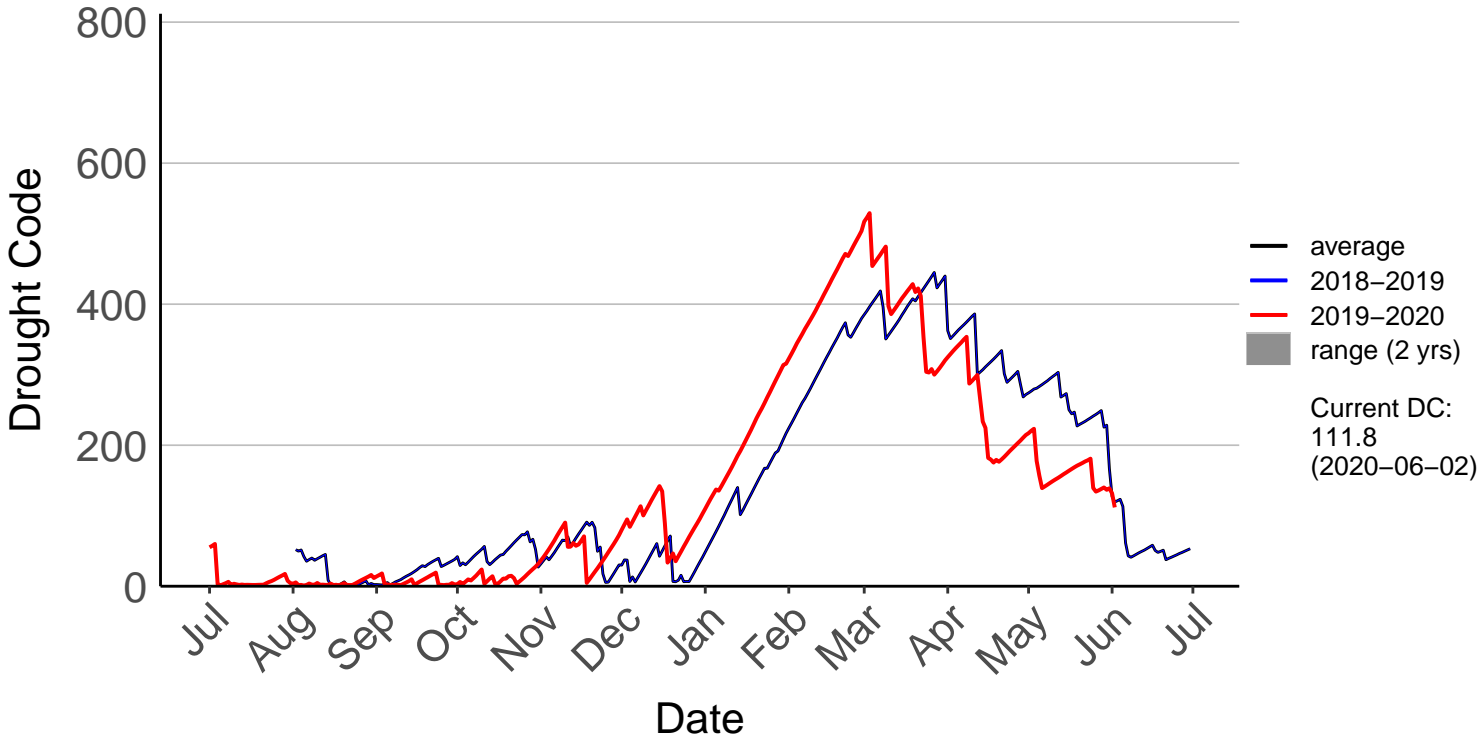

Athol Raws (Sep 1996 to Jun 2020)

Hamilton Aws (Jul 1996 to Jun 2020)

Hamilton Raws (Mar 2017 to Jun 2020)

Paeroa Aws (Jul 1996 to Jun 2020)

Paeroa Raws (May 2017 to Jun 2020)

Piopio Raws (Oct 2017 to Jun 2020)

Port Taharoa Aws (Jul 1996 to Jun 2020)

Taharoa Raws (May 2017 to Jun 2020)

Te Akau Raws (Aug 2018 to Jun 2020)

Waeranga Raws (Oct 2017 to Jun 2020)

Waihi Gold Raws (May 1998 to Jun 2018) – DISCONTINUED

Waihi Raws (May 2017 to Jun 2020)

Waikawau Bay Raws (May 1998 to Jun 2020)

Waitomo Raws (Jun 1998 to Jun 2020)

Whangamata Raws (Jul 1996 to Jun 2020)