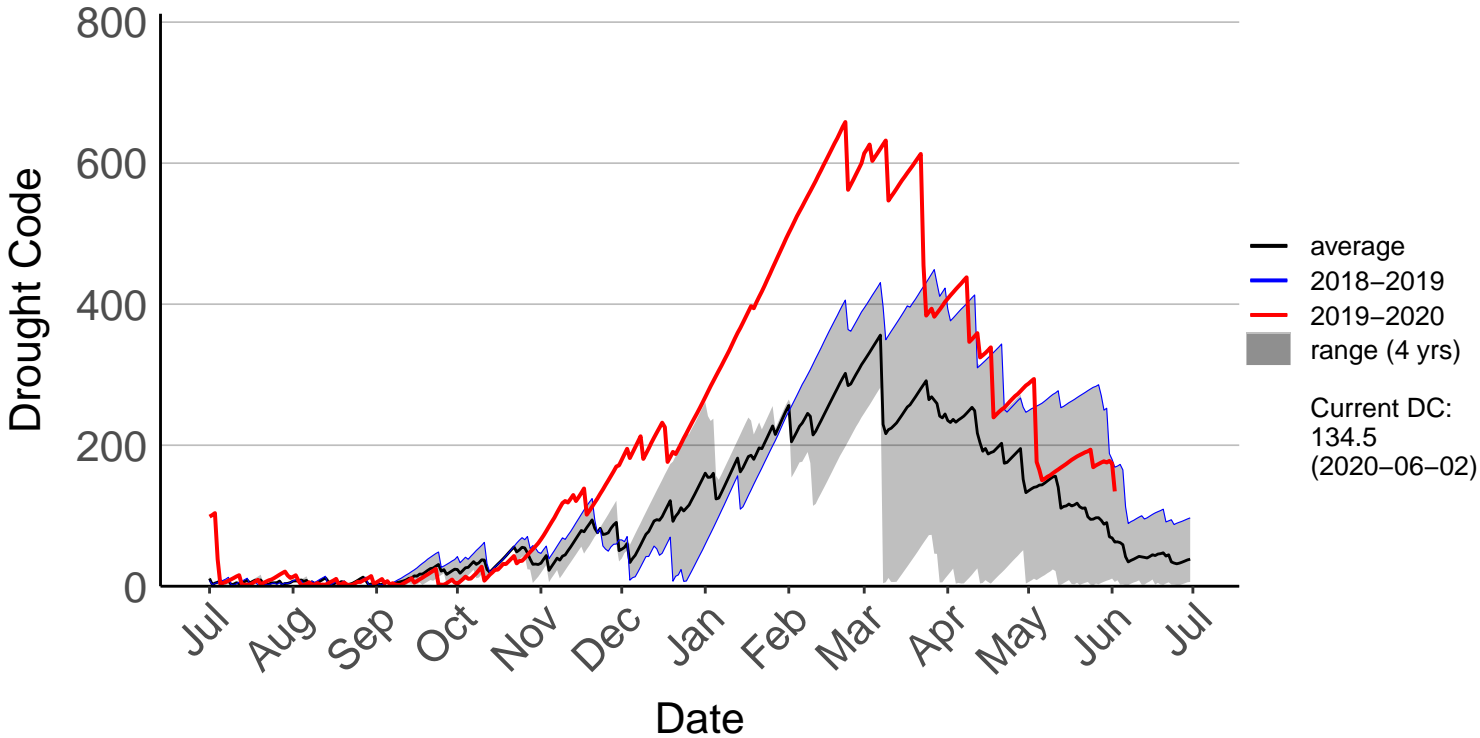

Athol Raws (Sep 1996 to Jun 2020)

Hamilton Aws (Jul 1996 to Jun 2020)

Hamilton Raws (Mar 2017 to Jun 2020)

Paeroa Aws (Jul 1996 to Jun 2020)

Paeroa Raws (May 2017 to Jun 2020)

Piopio Raws (Oct 2017 to Jun 2020)

Port Taharoa Aws (Jul 1996 to Jun 2020)

Taharoa Raws (May 2017 to Jun 2020)

Te Akau Raws (Aug 2018 to Jun 2020)

Waeranga Raws (Oct 2017 to Jun 2020)

Waihi Gold Raws (May 1998 to Jun 2018) – DISCONTINUED

Waihi Raws (May 2017 to Jun 2020)

Waikawau Bay Raws (May 1998 to Jun 2020)

Waitomo Raws (Jun 1998 to Jun 2020)

Whangamata Raws (Jul 1996 to Jun 2020)