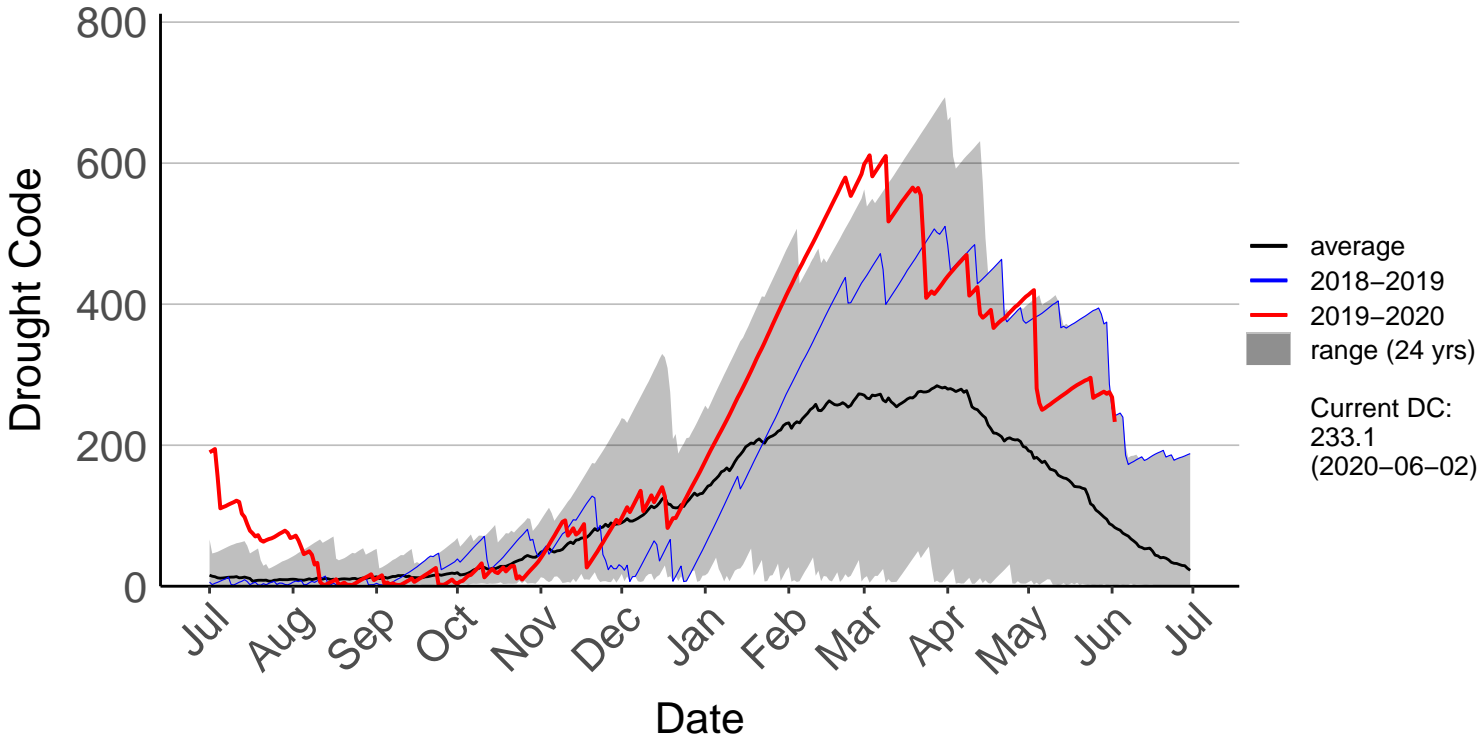

Athol Raws (Sep 1996 to Jun 2020)

Hamilton Aws (Jul 1996 to Jun 2020)

Hamilton Raws (Mar 2017 to Jun 2020)

Paeroa Aws (Jul 1996 to Jun 2020)

Paeroa Raws (May 2017 to Jun 2020)

Piopio Raws (Oct 2017 to Jun 2020)

Port Taharoa Aws (Jul 1996 to Jun 2020)

Taharoa Raws (May 2017 to Jun 2020)

Te Akau Raws (Aug 2018 to Jun 2020)

Waeranga Raws (Oct 2017 to Jun 2020)

Waihi Gold Raws (May 1998 to Jun 2018) – DISCONTINUED

Waihi Raws (May 2017 to Jun 2020)

Waikawau Bay Raws (May 1998 to Jun 2020)

Waitomo Raws (Jun 1998 to Jun 2020)

Whangamata Raws (Jul 1996 to Jun 2020)