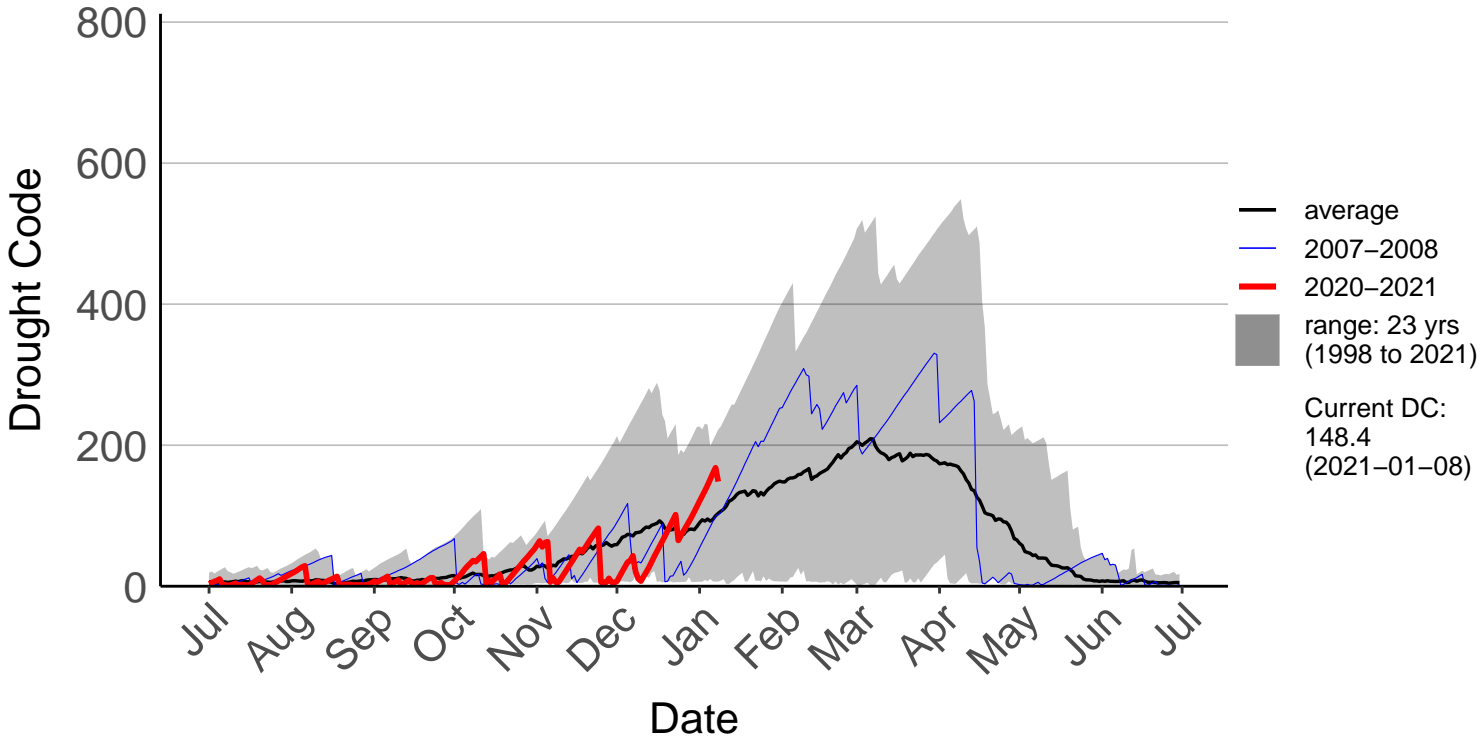

Waitomo Raws