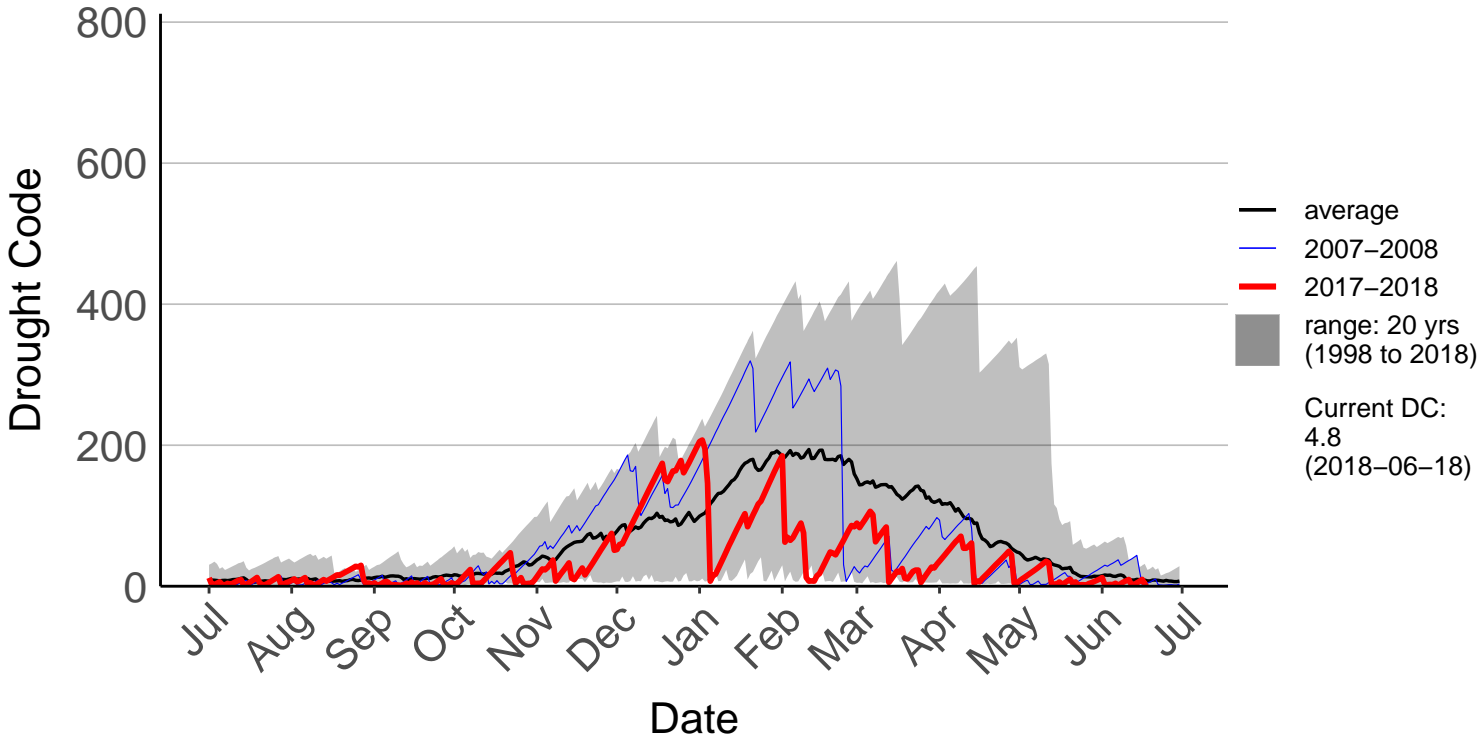

Waihi Gold Raws – DISCONTINUED