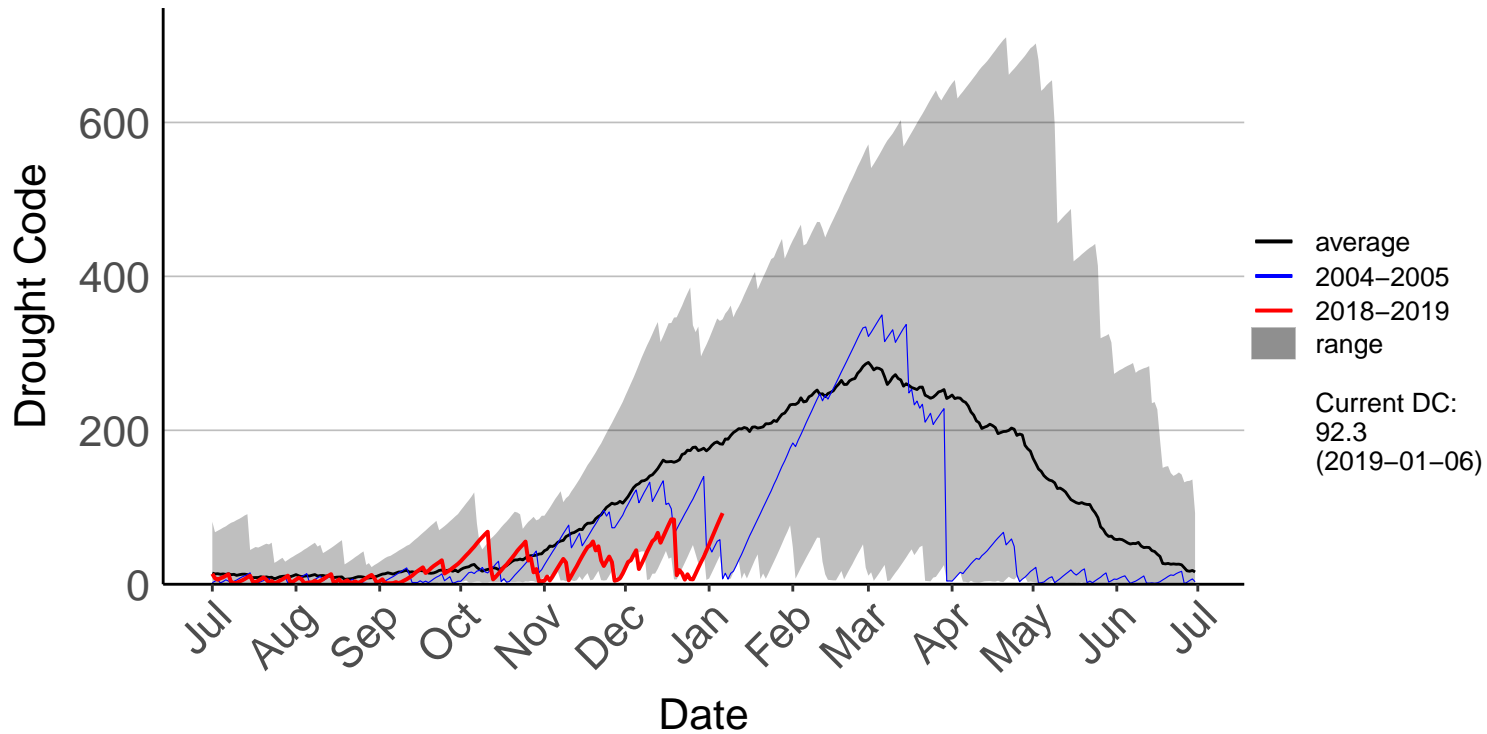

Belmont Raws

Long Gully Raws

Paraparaumu Aero SYNOP

Porirua, Elsdon Park Aws

Remutaka Forest Park Raws

Te Horo Raws

Titahi Bay Raws – DISCONTINUED

Wellington Aero SYNOP