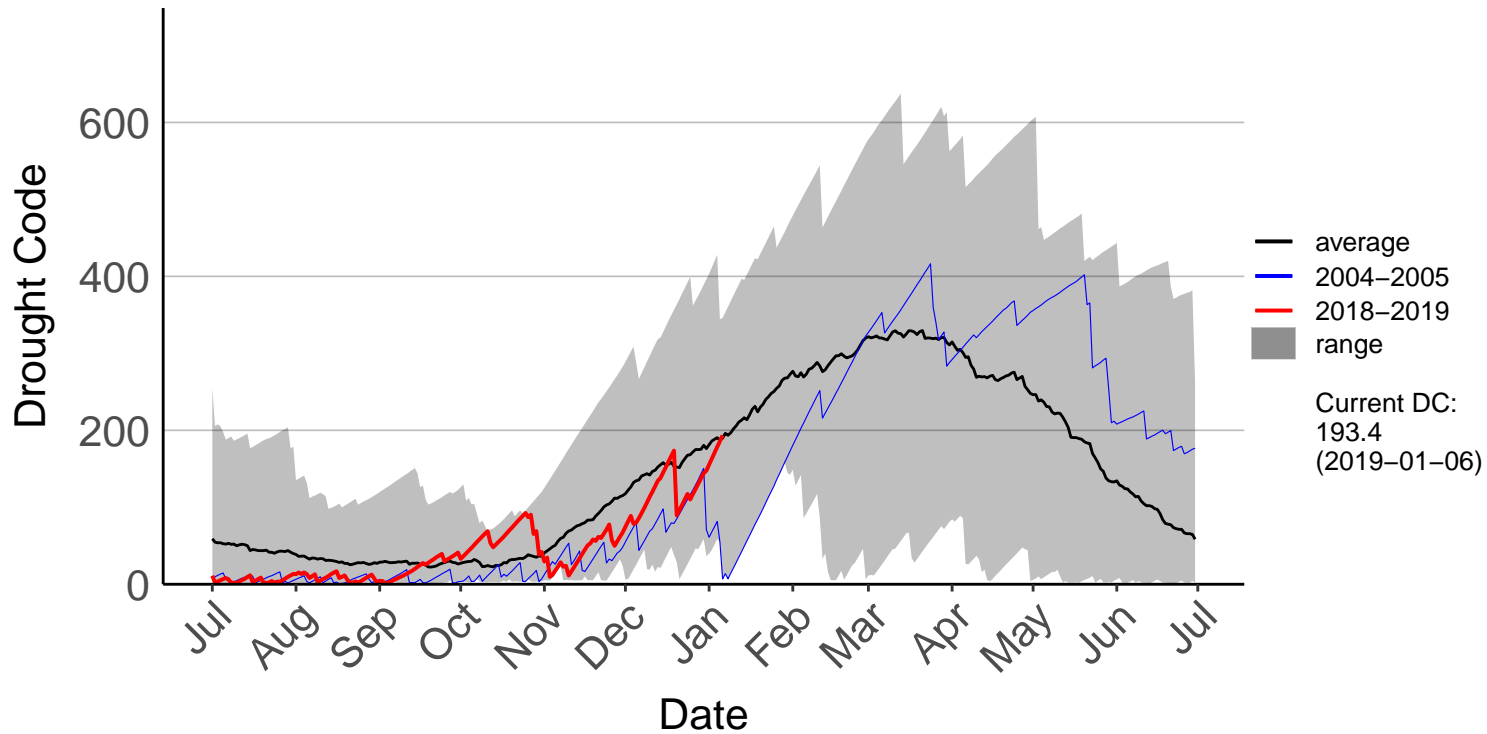

Belmont Raws

Long Gully Raws

Paraparaumu Aero SYNOP

Porirua, Elsdon Park Aws

Remutaka Forest Park Raws

Te Horo Raws

Titahi Bay Raws – DISCONTINUED

Wellington Aero SYNOP