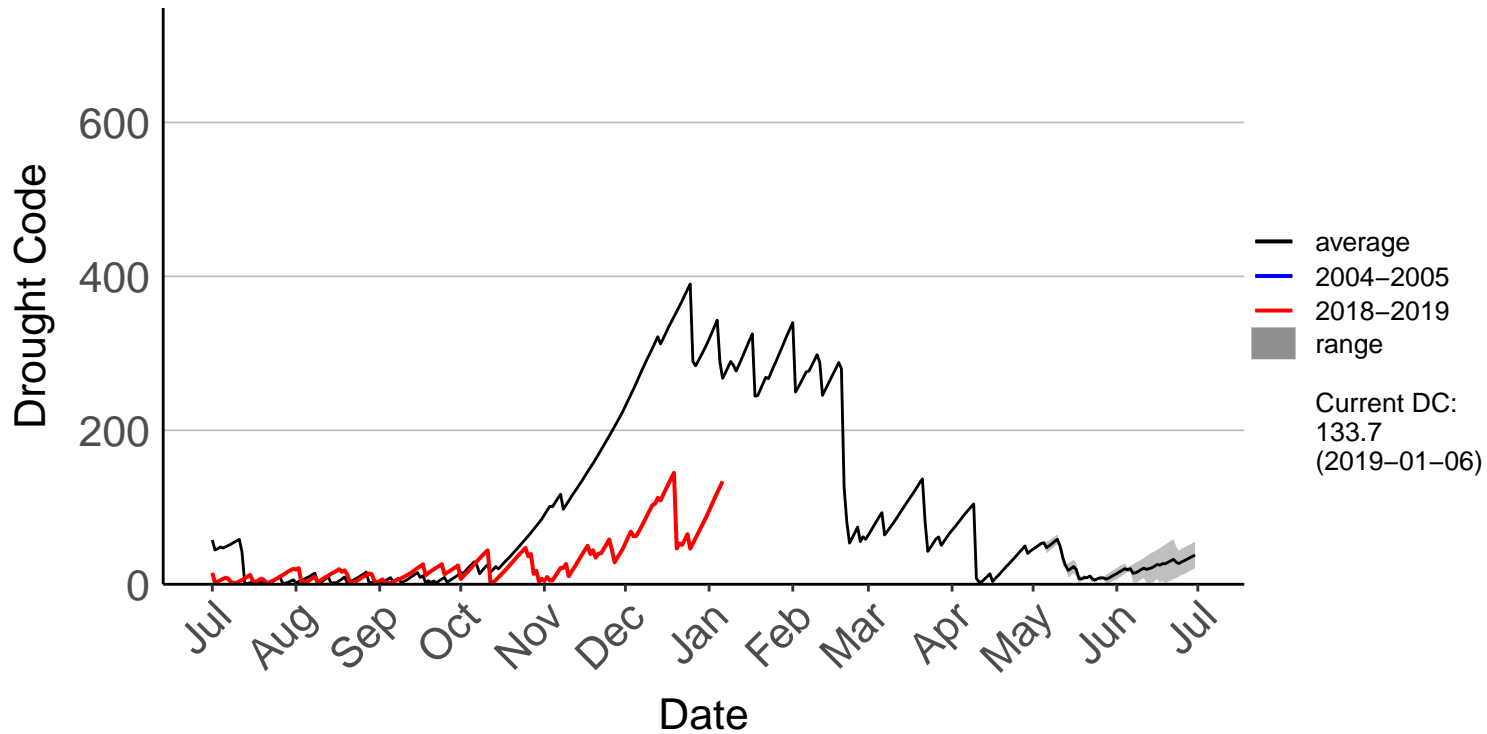

Belmont Raws

Long Gully Raws

Paraparaumu Aero SYNOP

Porirua, Elsdon Park Aws

Remutaka Forest Park Raws

Te Horo Raws

Titahi Bay Raws – DISCONTINUED

Wellington Aero SYNOP