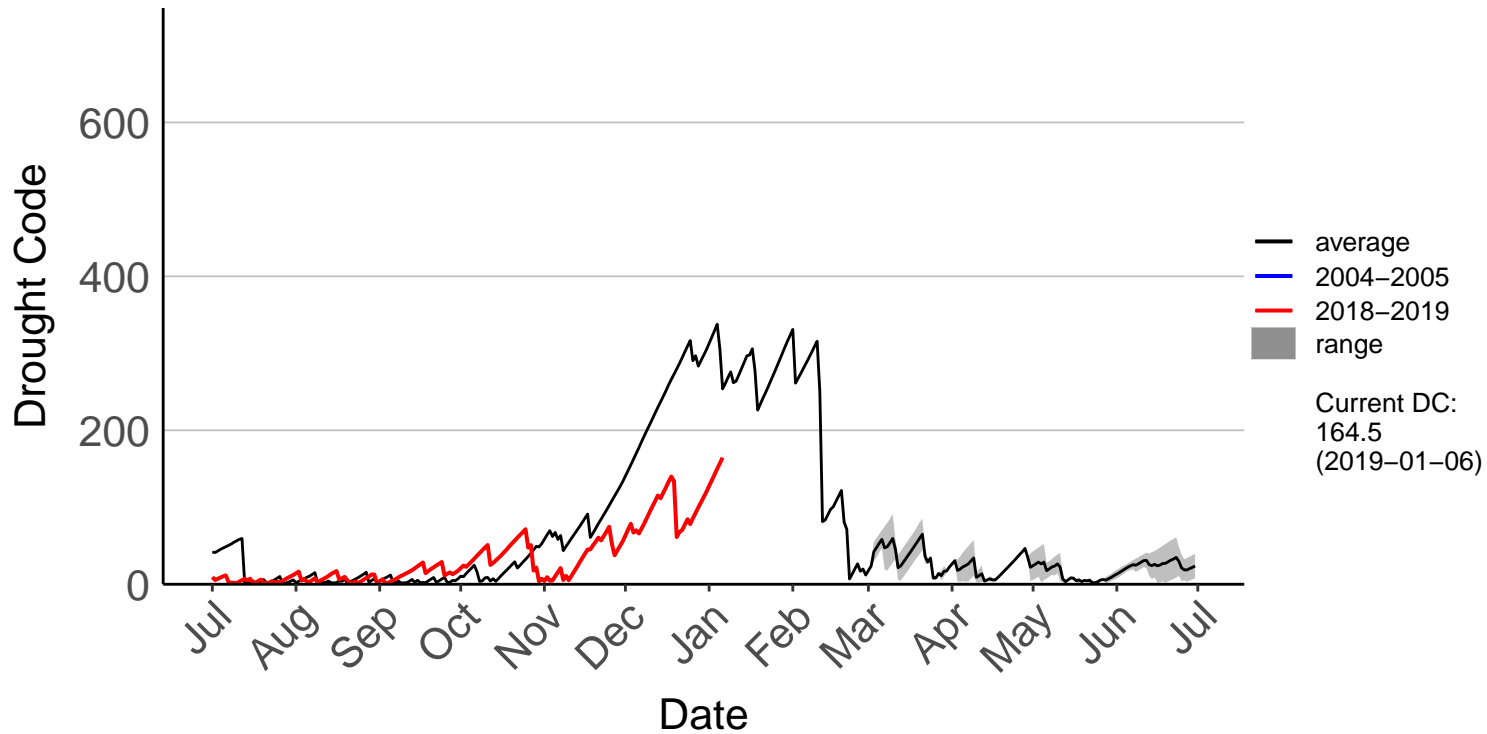

Belmont Raws

Long Gully Raws

Paraparaumu Aero SYNOP

Porirua, Elsdon Park Aws

Remutaka Forest Park Raws

Te Horo Raws

Titahi Bay Raws – DISCONTINUED

Wellington Aero SYNOP