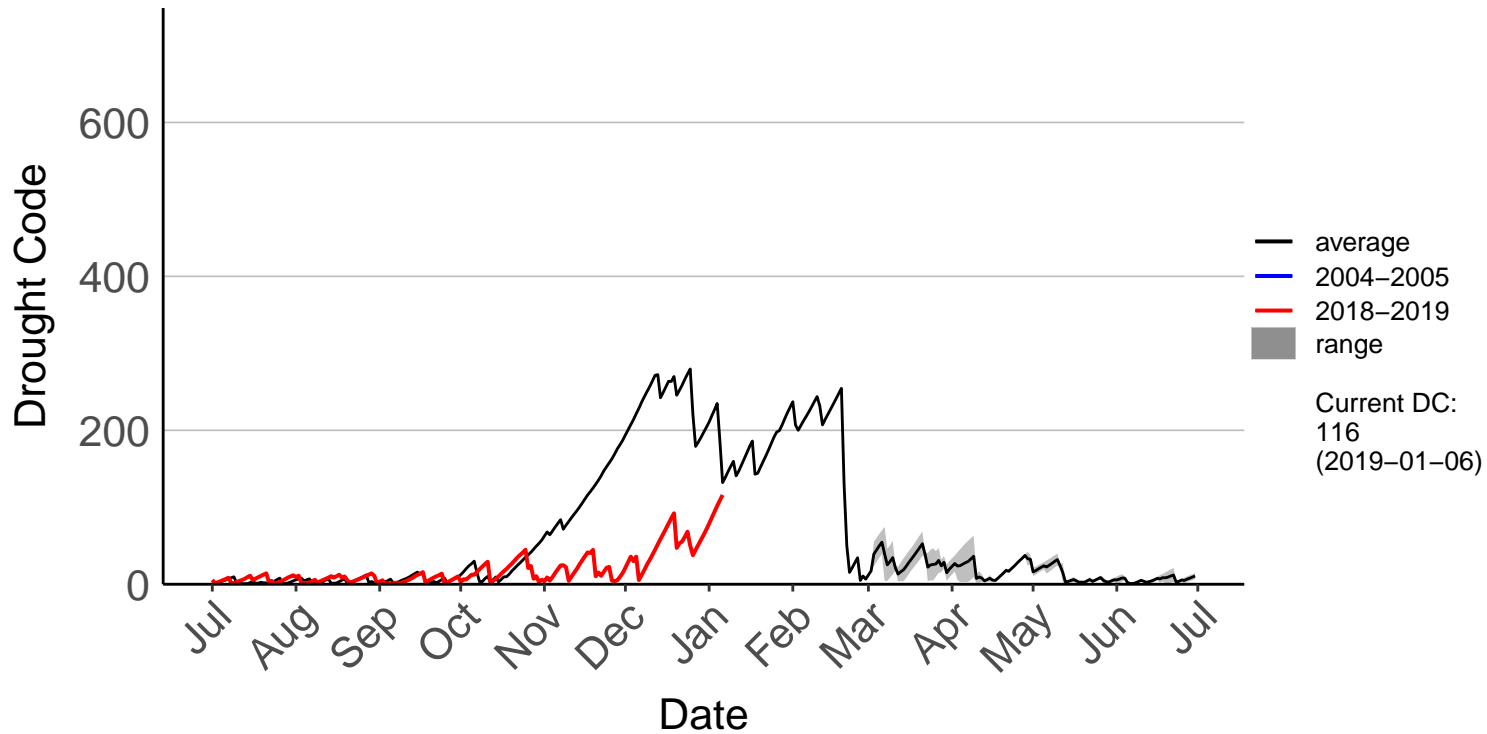

Belmont Raws

Long Gully Raws

Paraparaumu Aero SYNOP

Porirua, Elsdon Park Aws

Remutaka Forest Park Raws

Te Horo Raws

Titahi Bay Raws – DISCONTINUED

Wellington Aero SYNOP