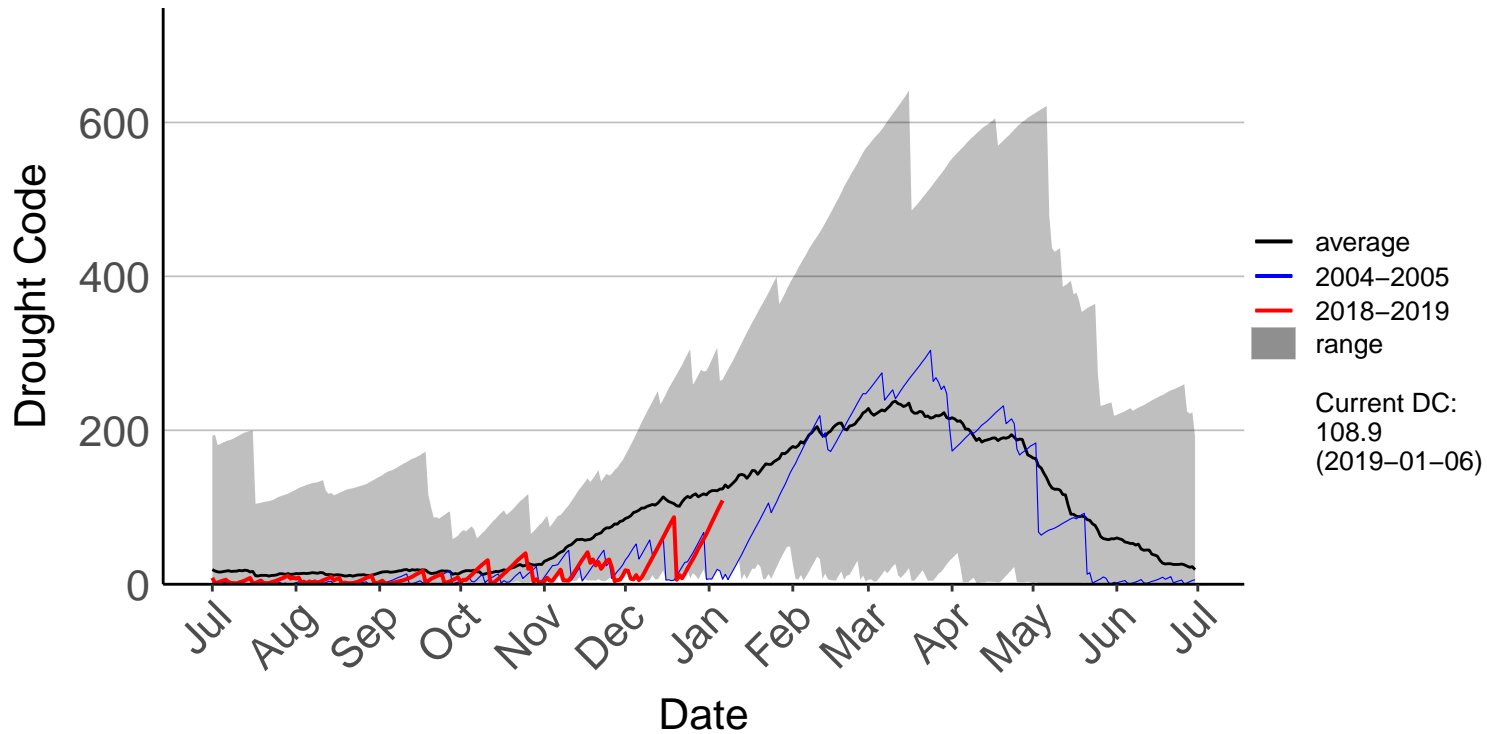

Belmont Raws

Long Gully Raws

Paraparaumu Aero SYNOP

Porirua, Elsdon Park Aws

Remutaka Forest Park Raws

Te Horo Raws

Titahi Bay Raws – DISCONTINUED

Wellington Aero SYNOP