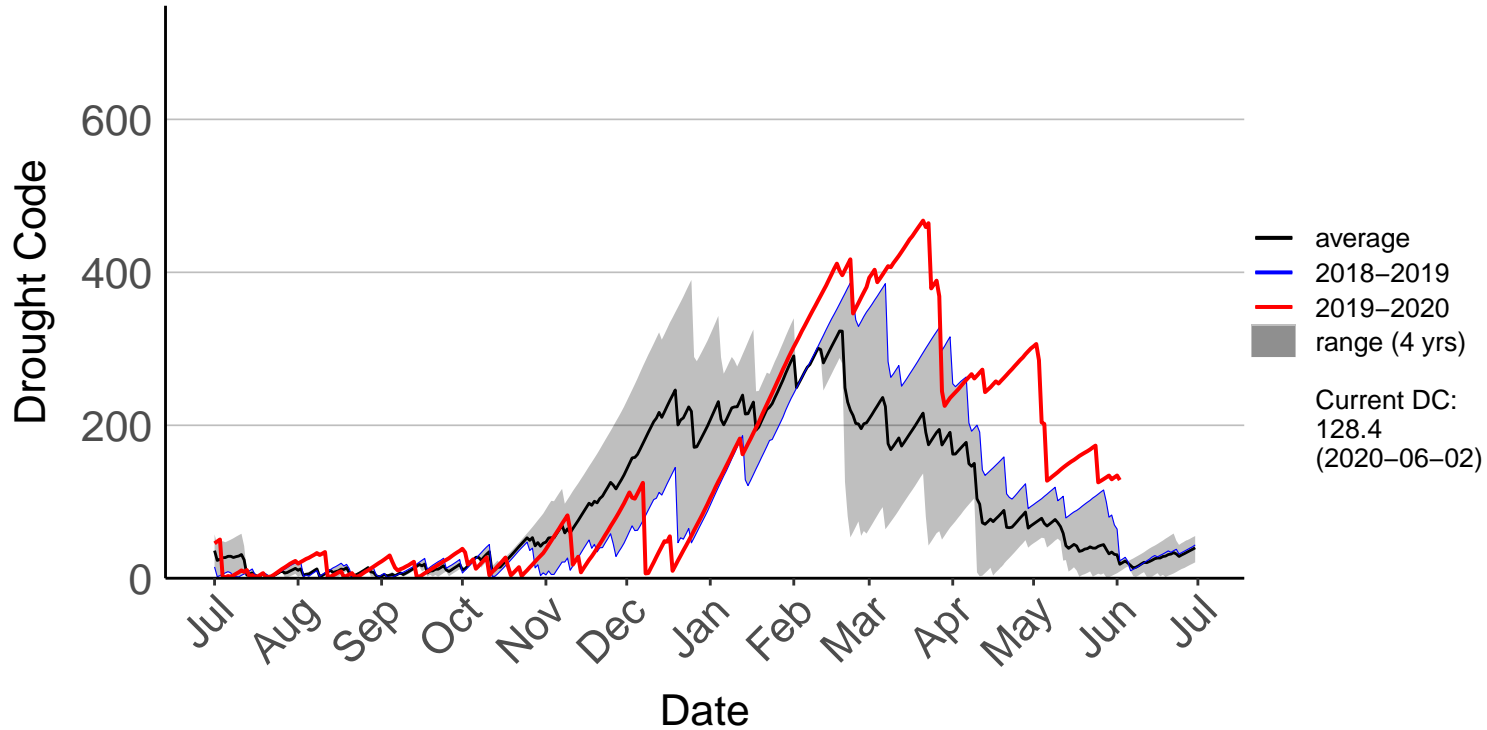

Porirua, Elsdon Park Aws (May 2017 to Jun 2020)