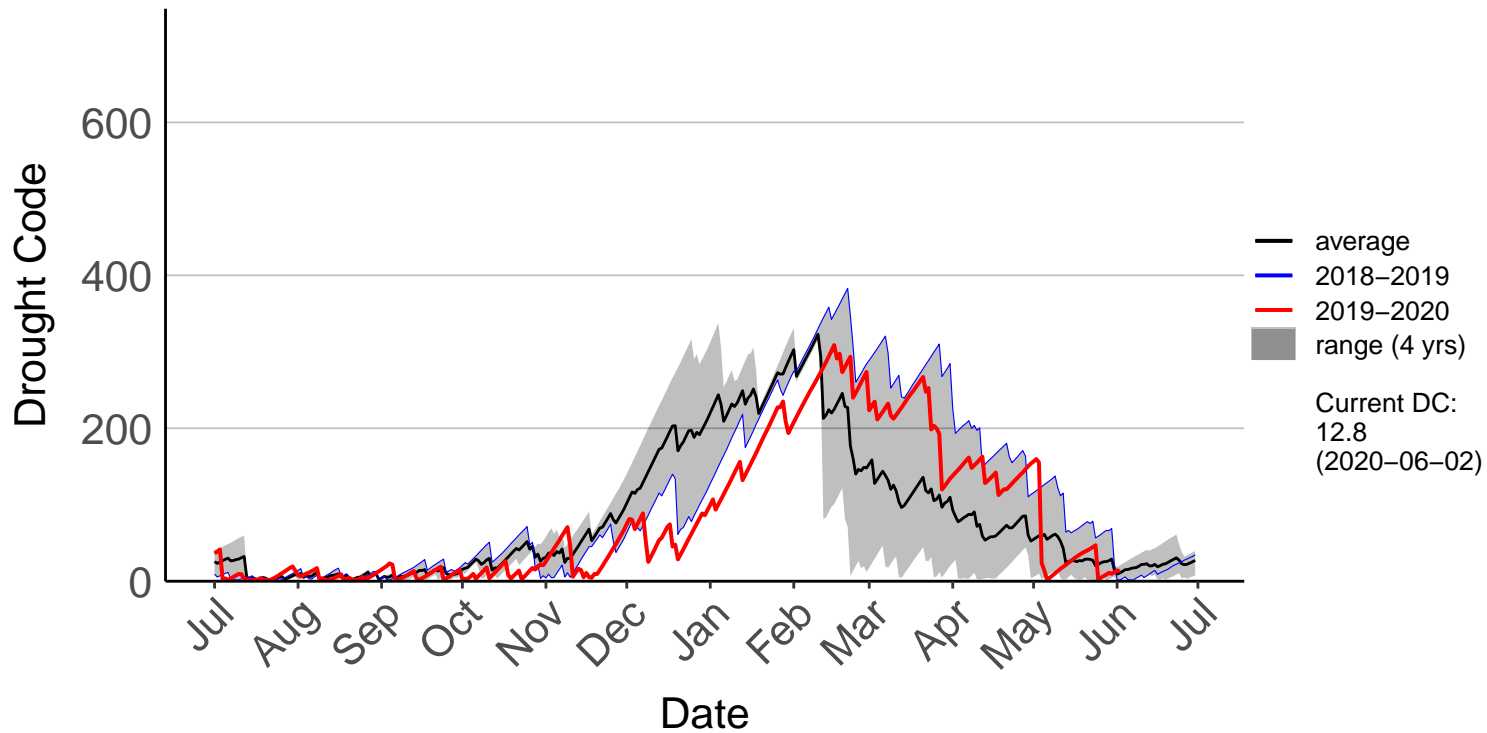

Te Horo Raws (Mar 2017 to Jun 2020)