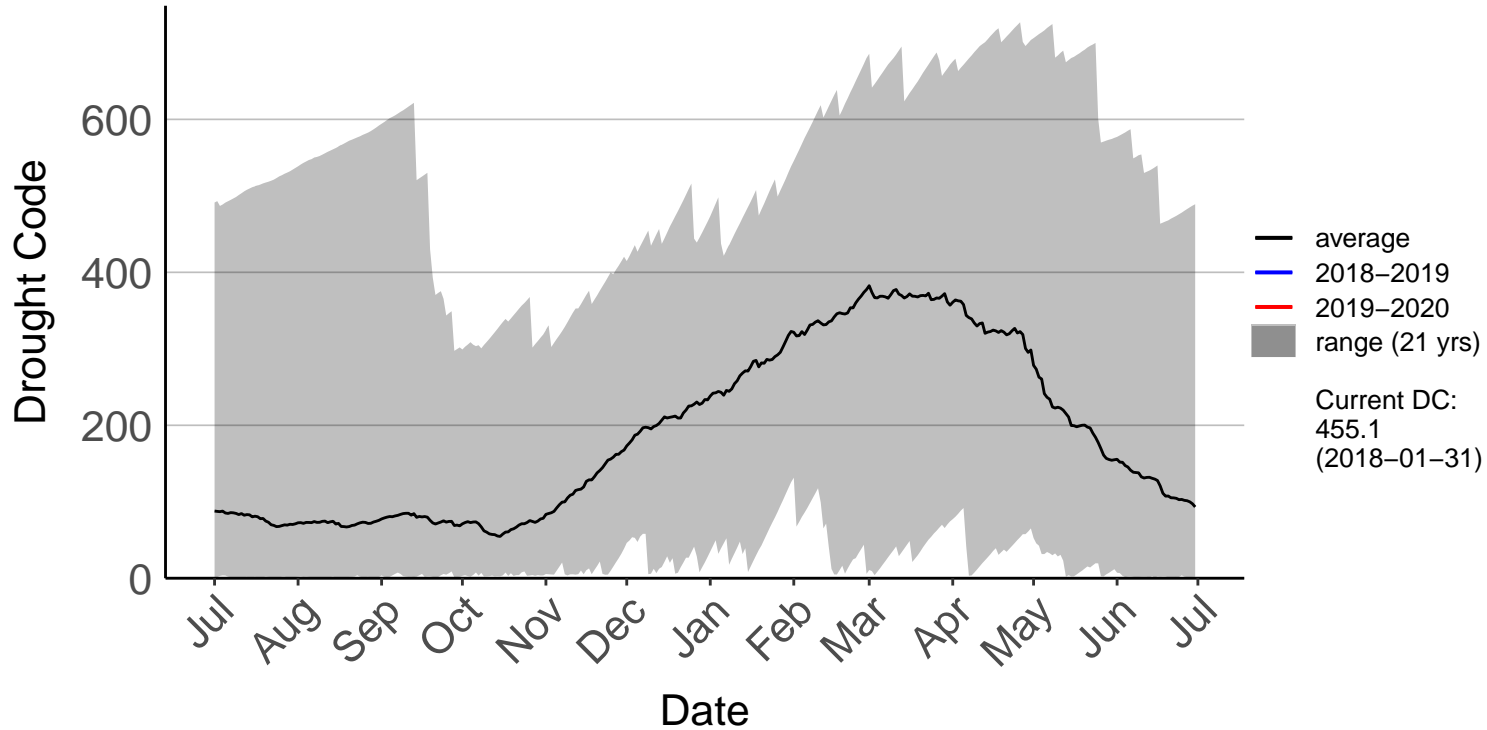

Titahi Bay Raws (May 1998 to Jan 2018) – DISCONTINUED