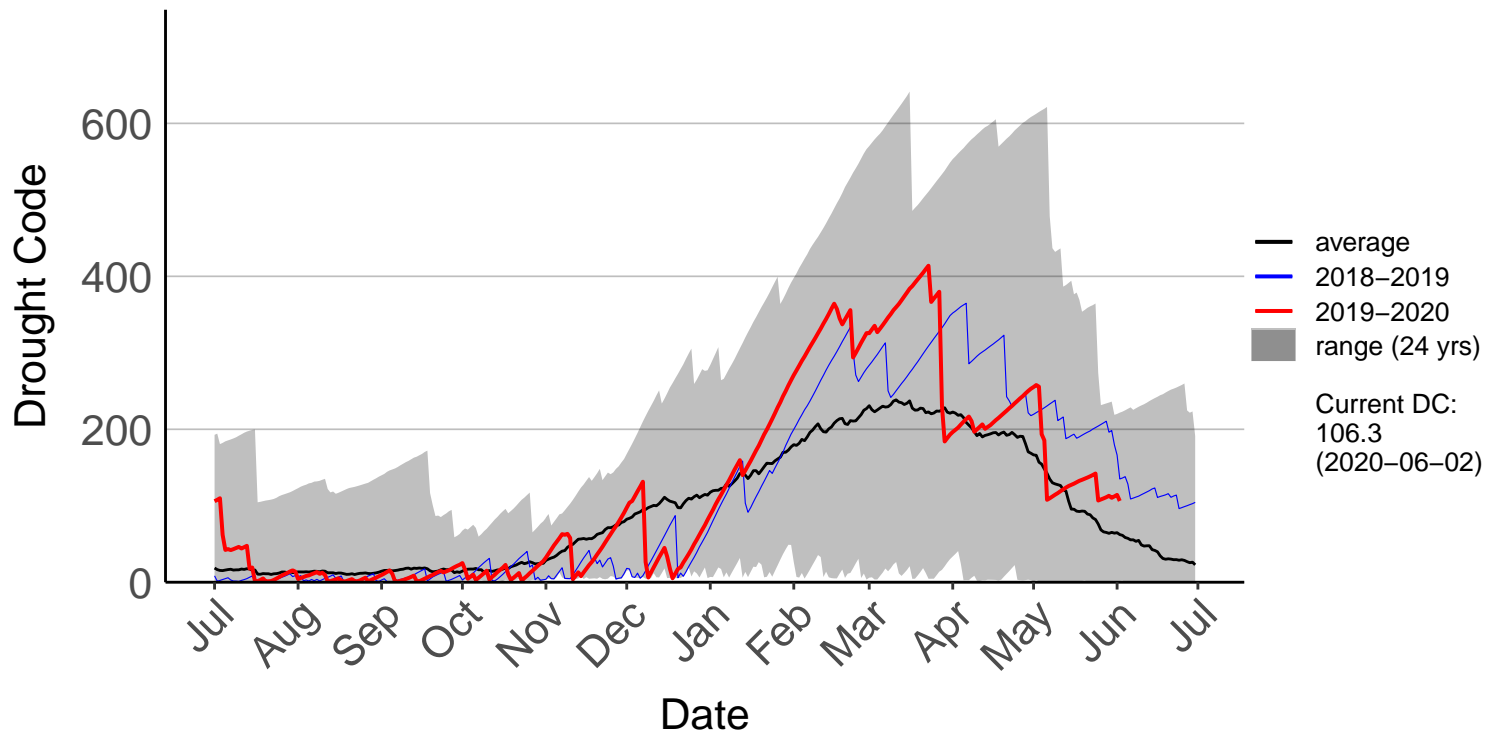

# Long Gully Raws (Mar 2017 to Jun 2020)