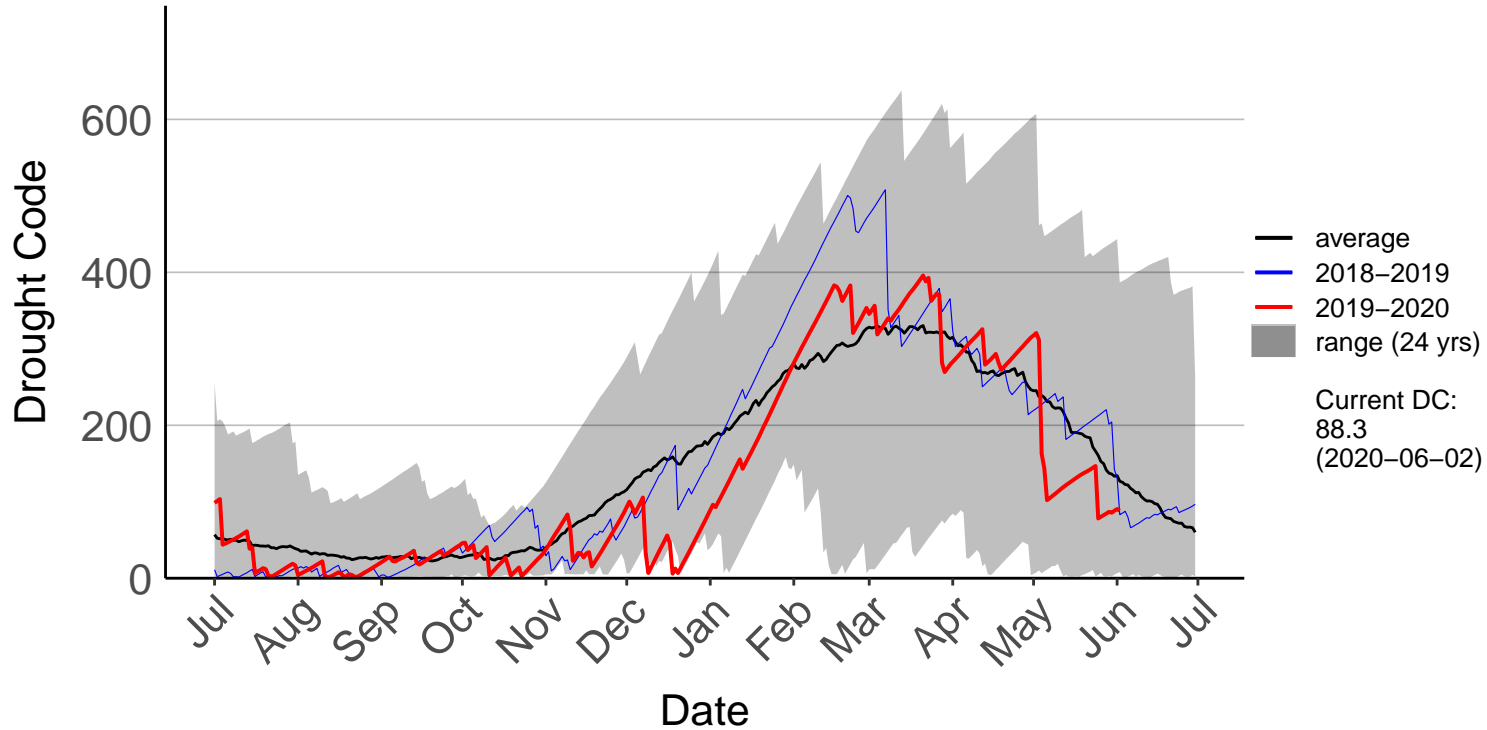

Paraparaumu Aero SYNOP (Jul 1996 to Jun 2020)