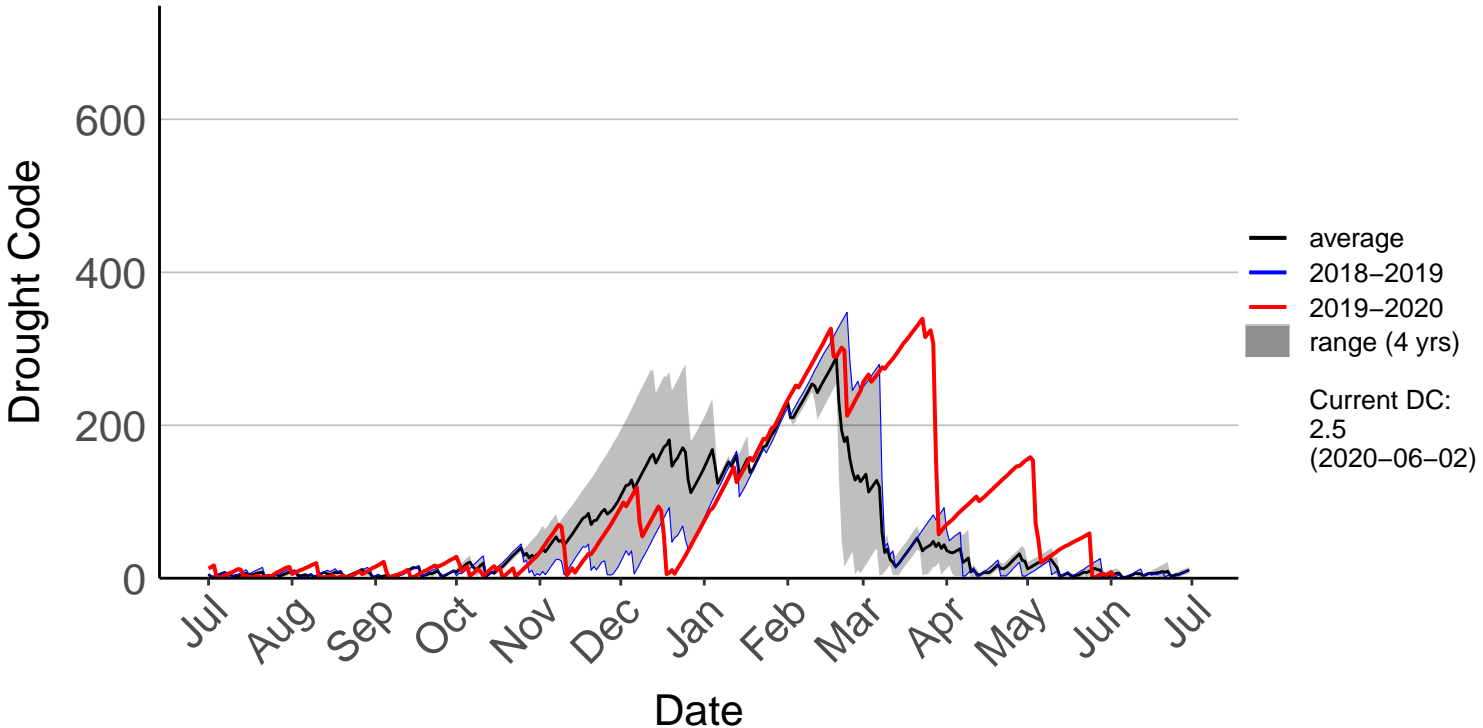

# Long Gully Raws (Mar 2017 to Jun 2020)