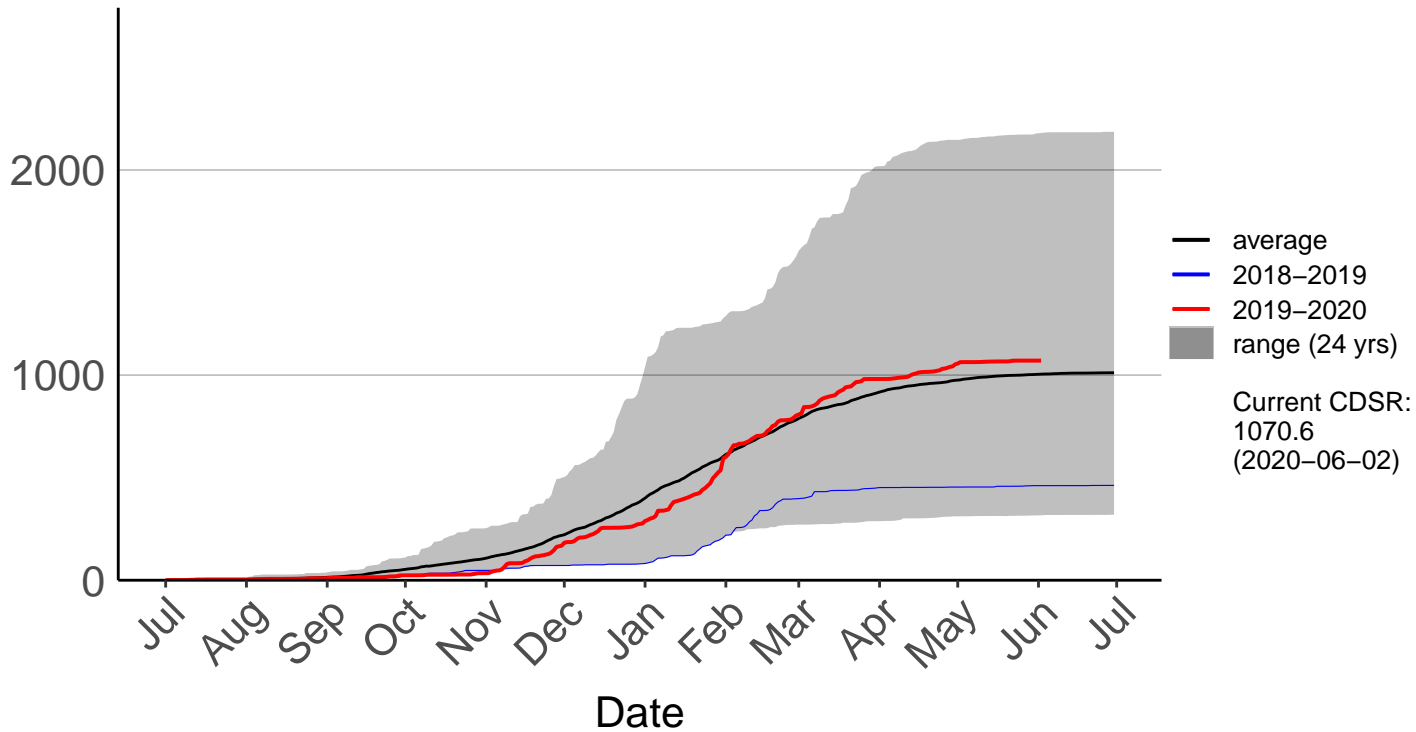

Balmoral Raws (Jul 1996 to Jun 2020)

Cumulative Fire Severity Rating