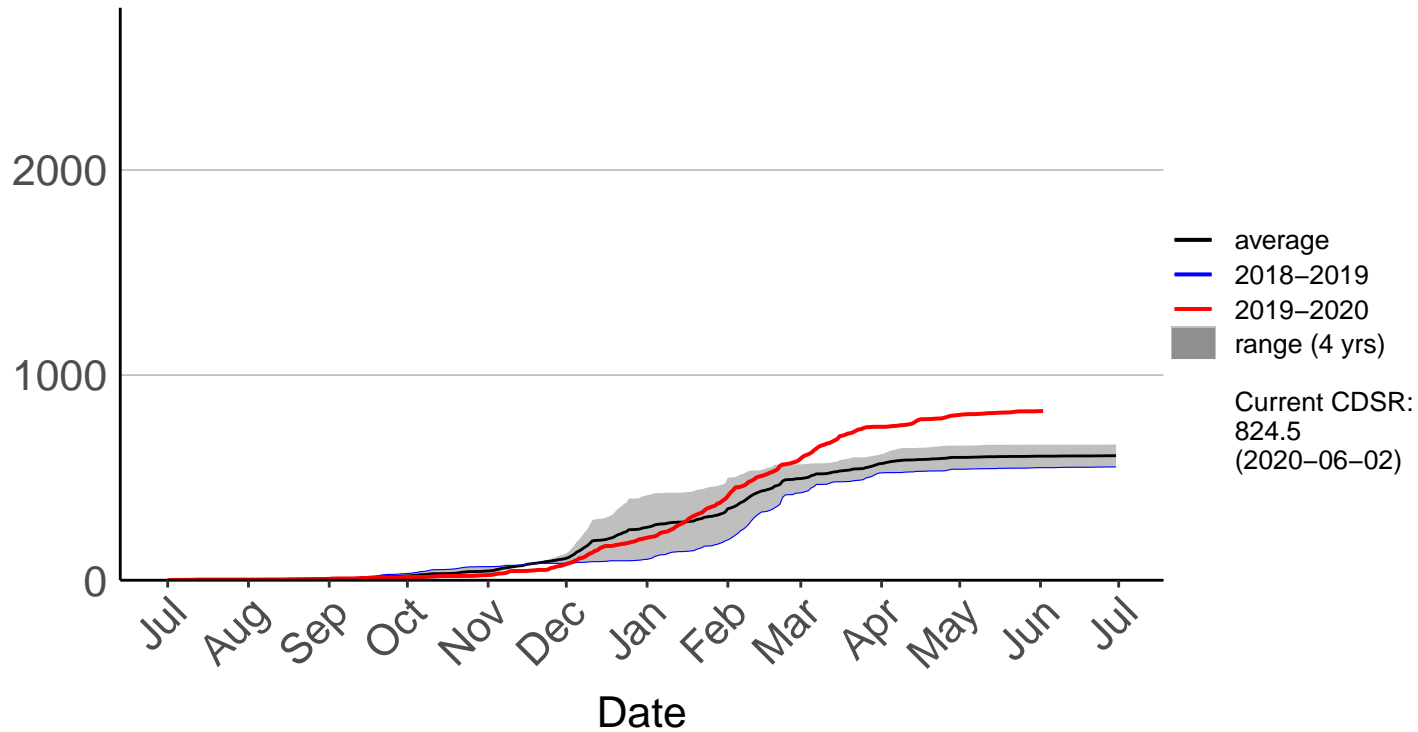

McLeans Raws (Mar 2017 to Jun 2020)

Cumulative Fire Severity Rating