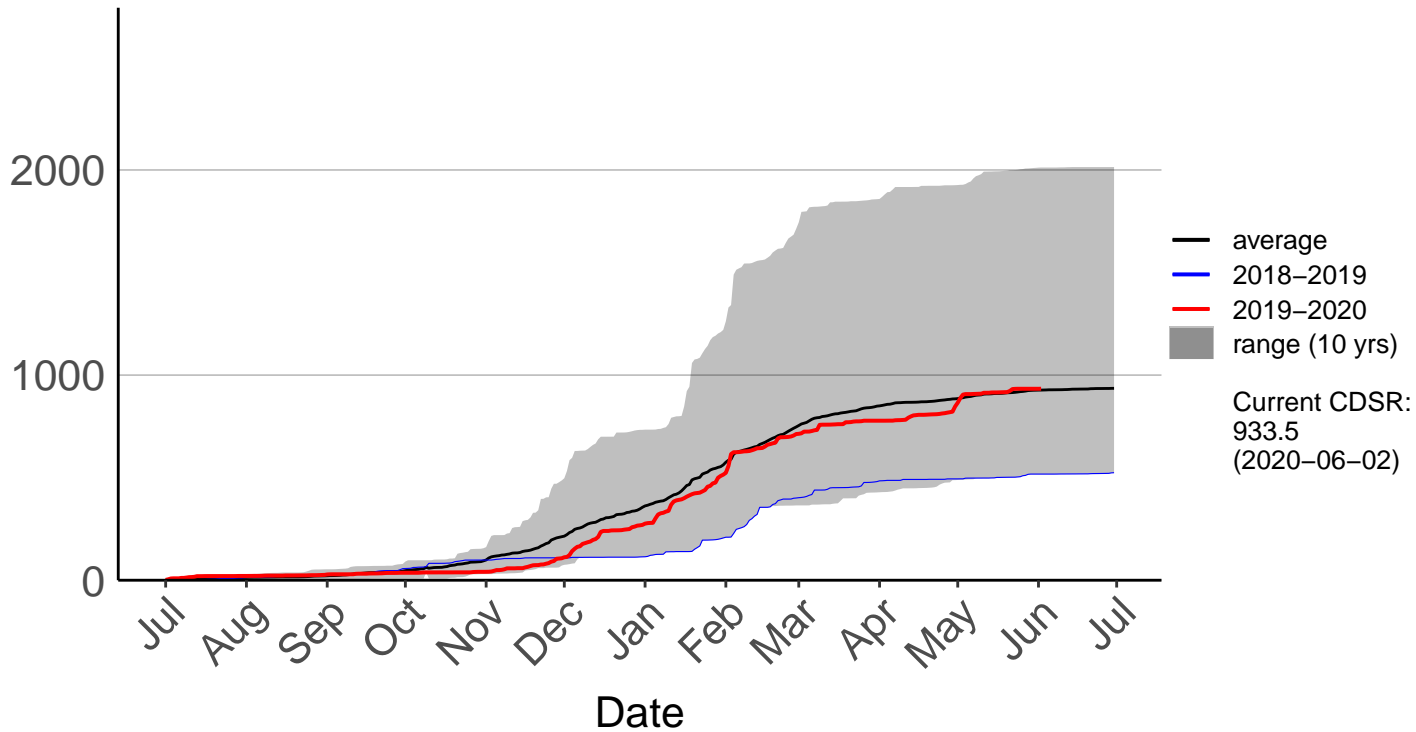

Forest Plains Raws (May 2011 to Jun 2020)

Cumulative Fire Severity Rating