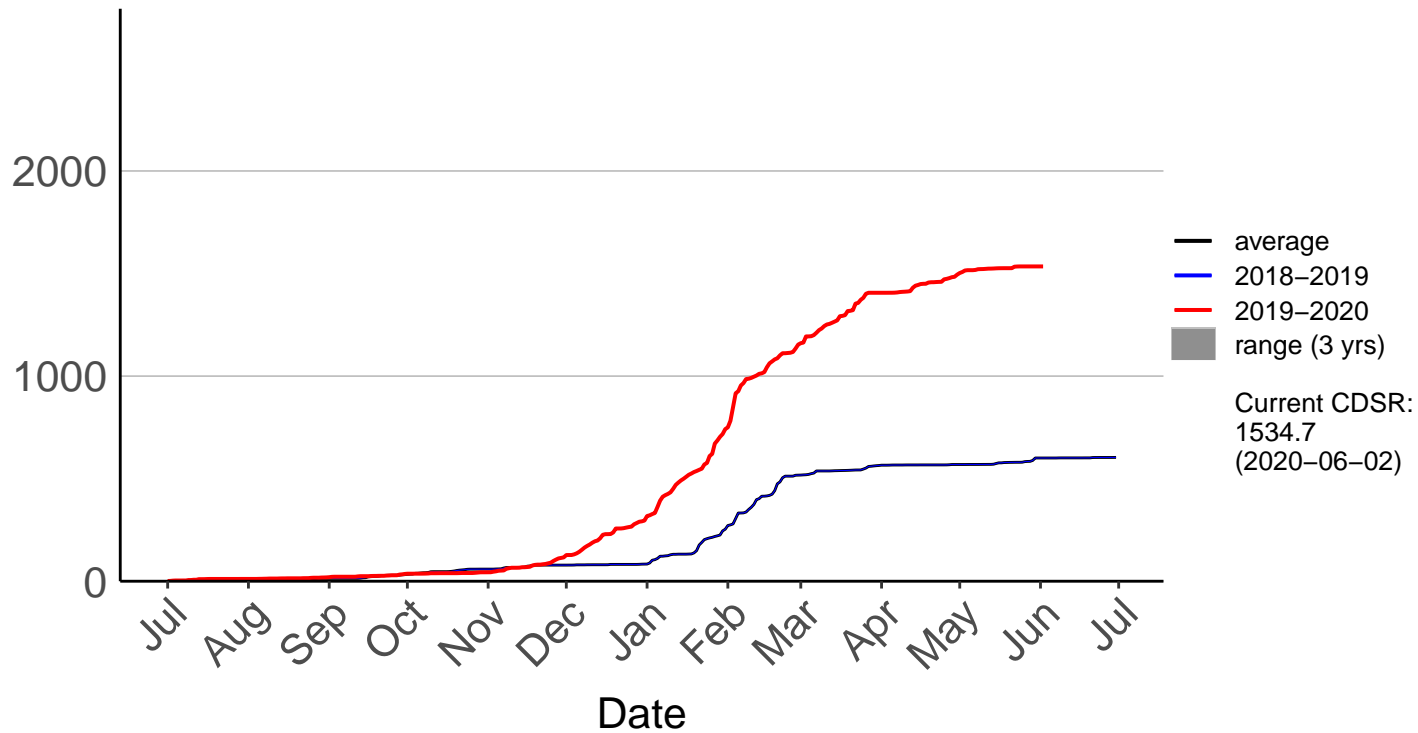

Cheviot Raws (Oct 2017 to Jun 2020)

Cumulative Fire Severity Rating