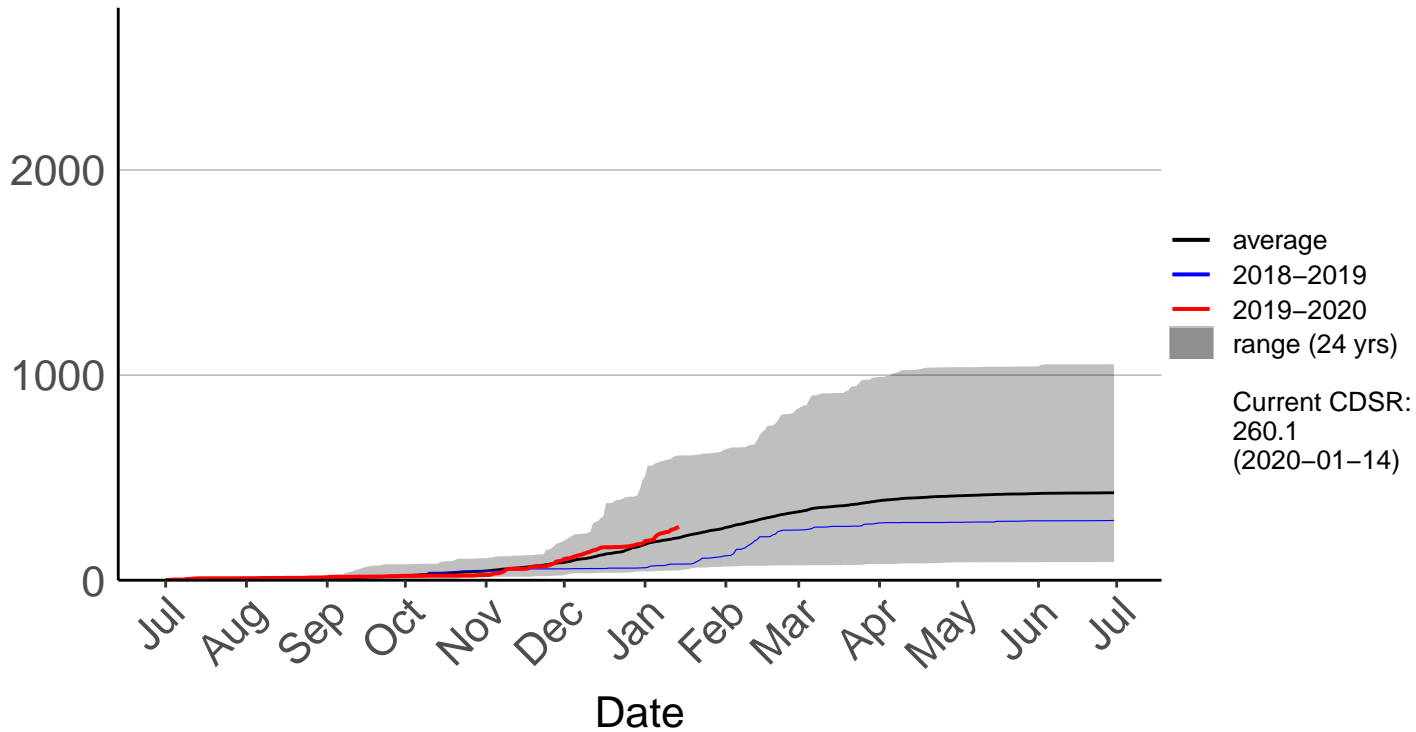

Ashley Raws (Jul 1996 to Jun 2020)

Cumulative Fire Severity Rating