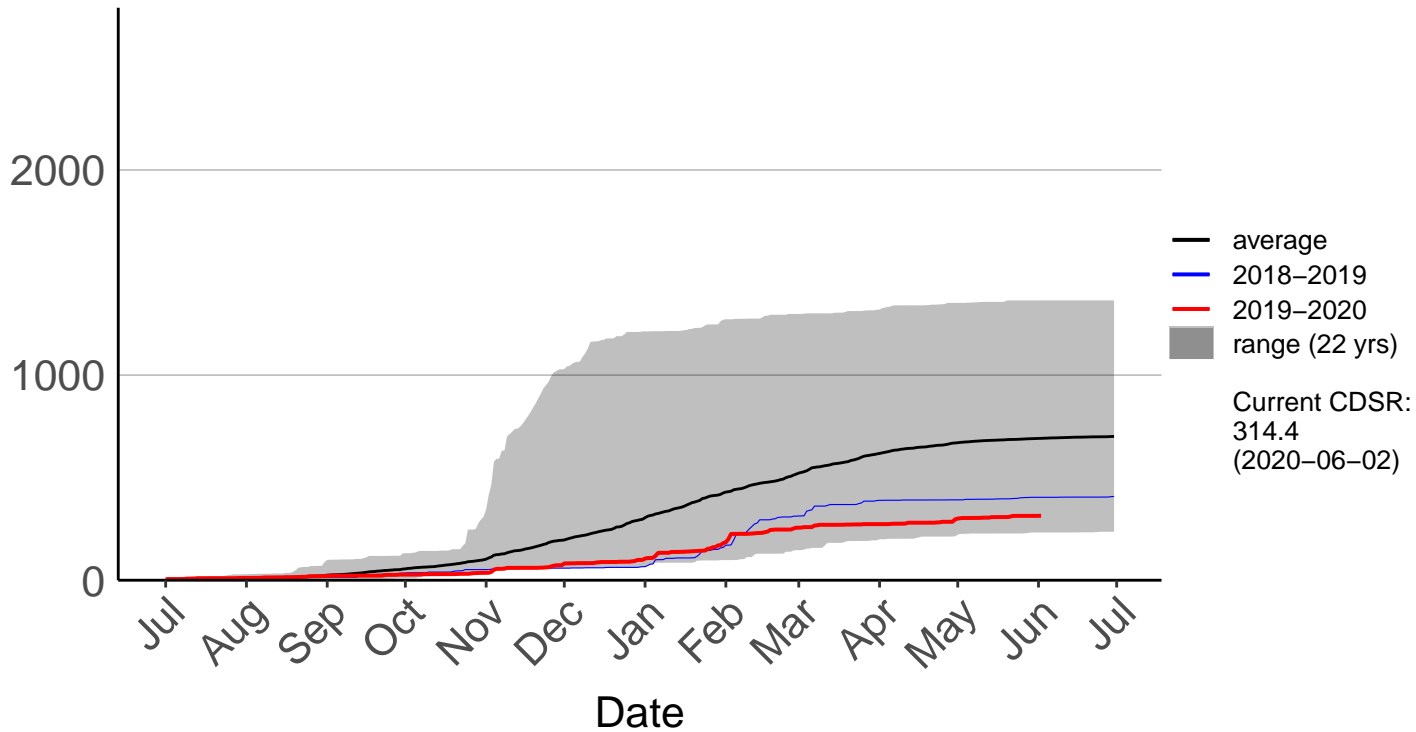

Snowdon Raws (Jun 1999 to Jun 2020)

Cumulative Fire Severity Rating