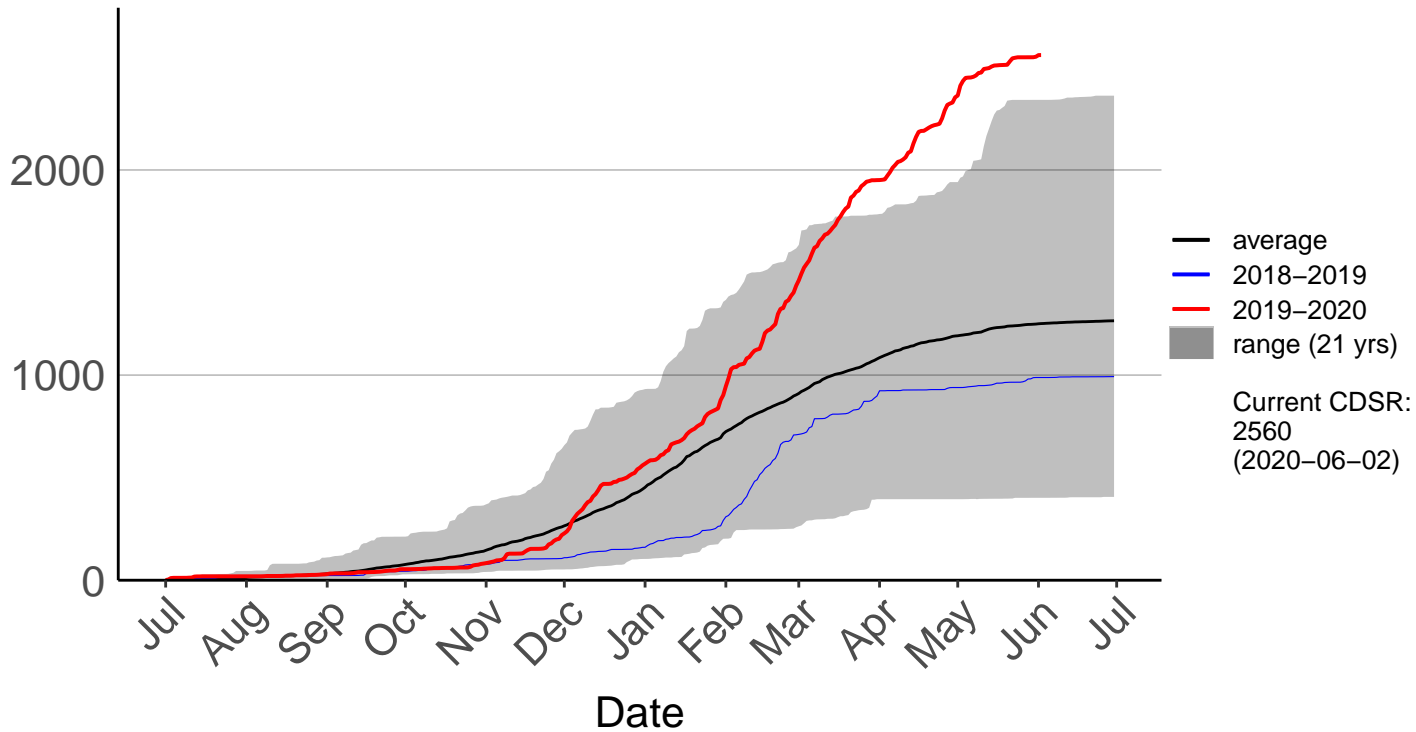

Motukarara Raws (Aug 1999 to Jun 2020)

Cumulative Fire Severity Rating