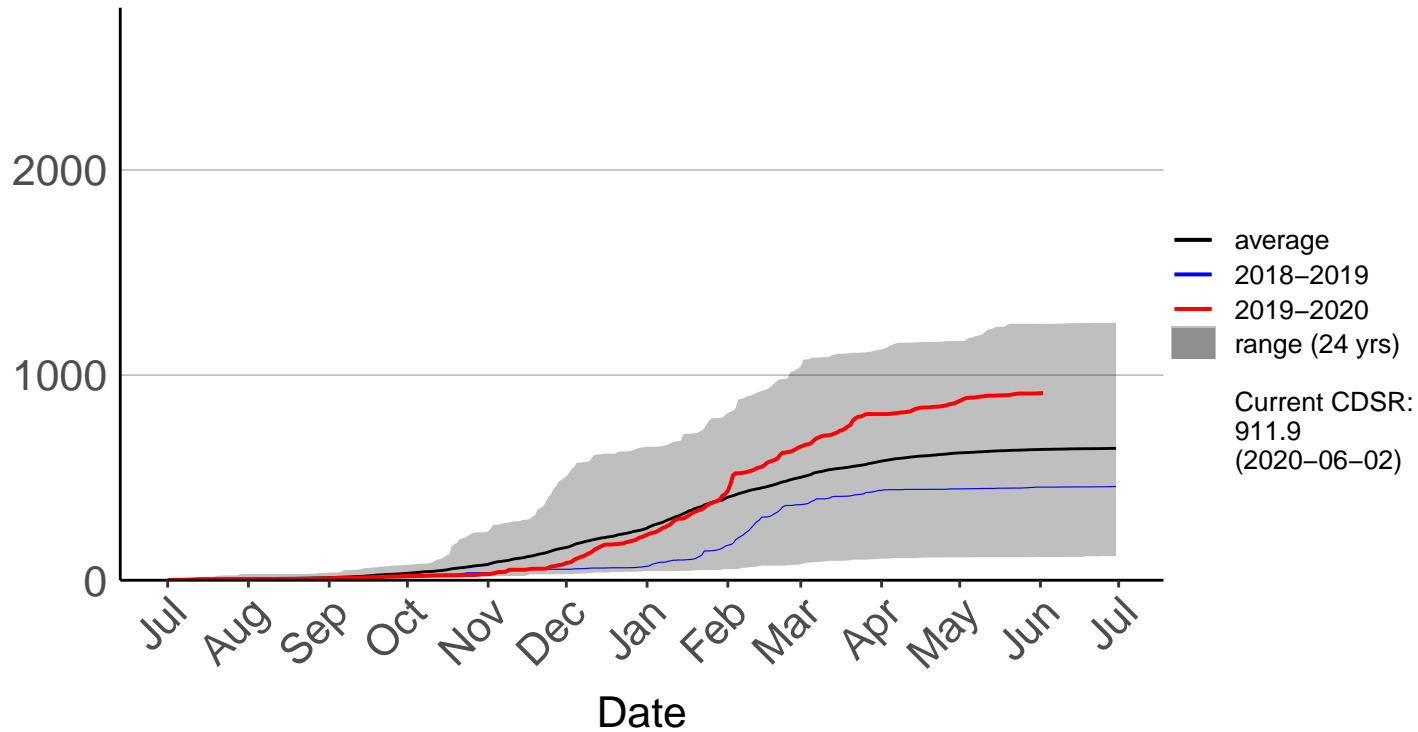

Burnham Raws (Sep 1996 to Jun 2020)

Cumulative Fire Severity Rating