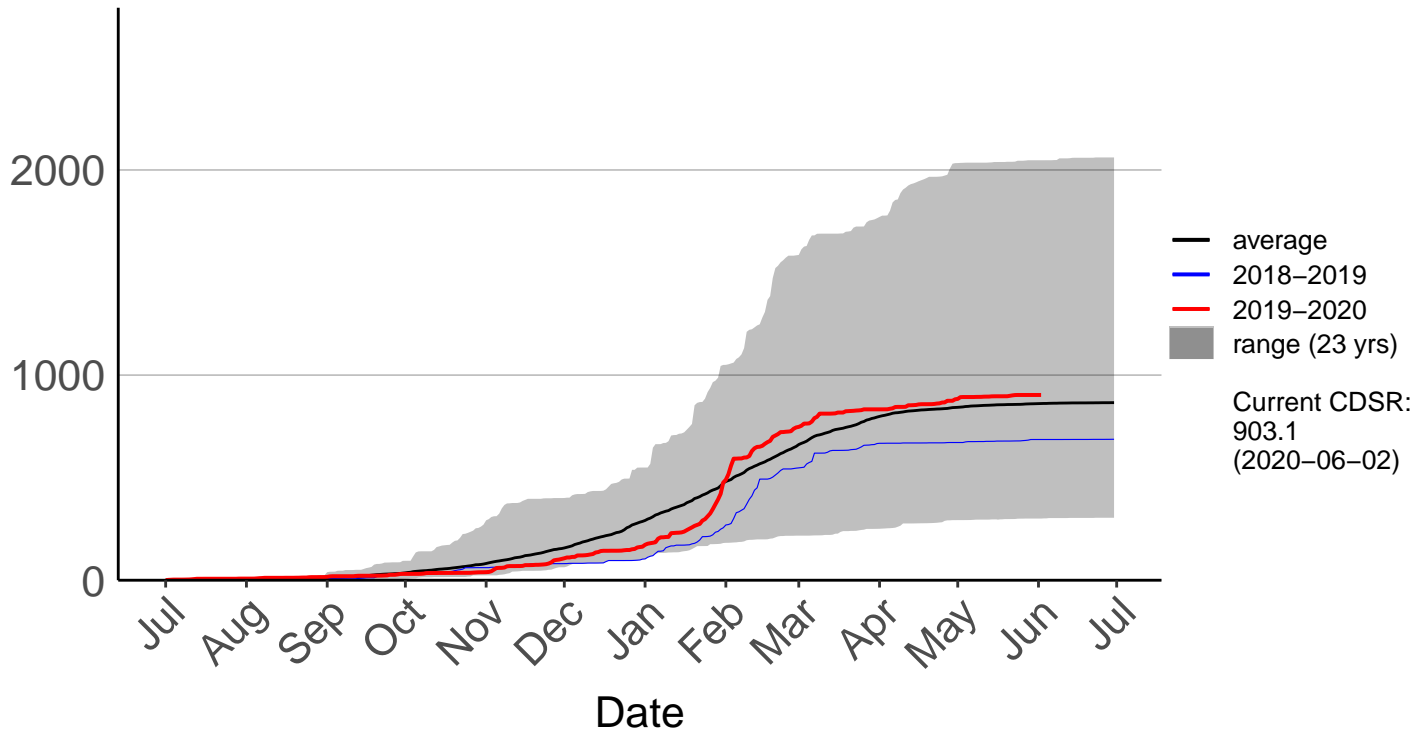

Lees Valley Raws (May 1998 to Jun 2020)

Cumulative Fire Severity Rating