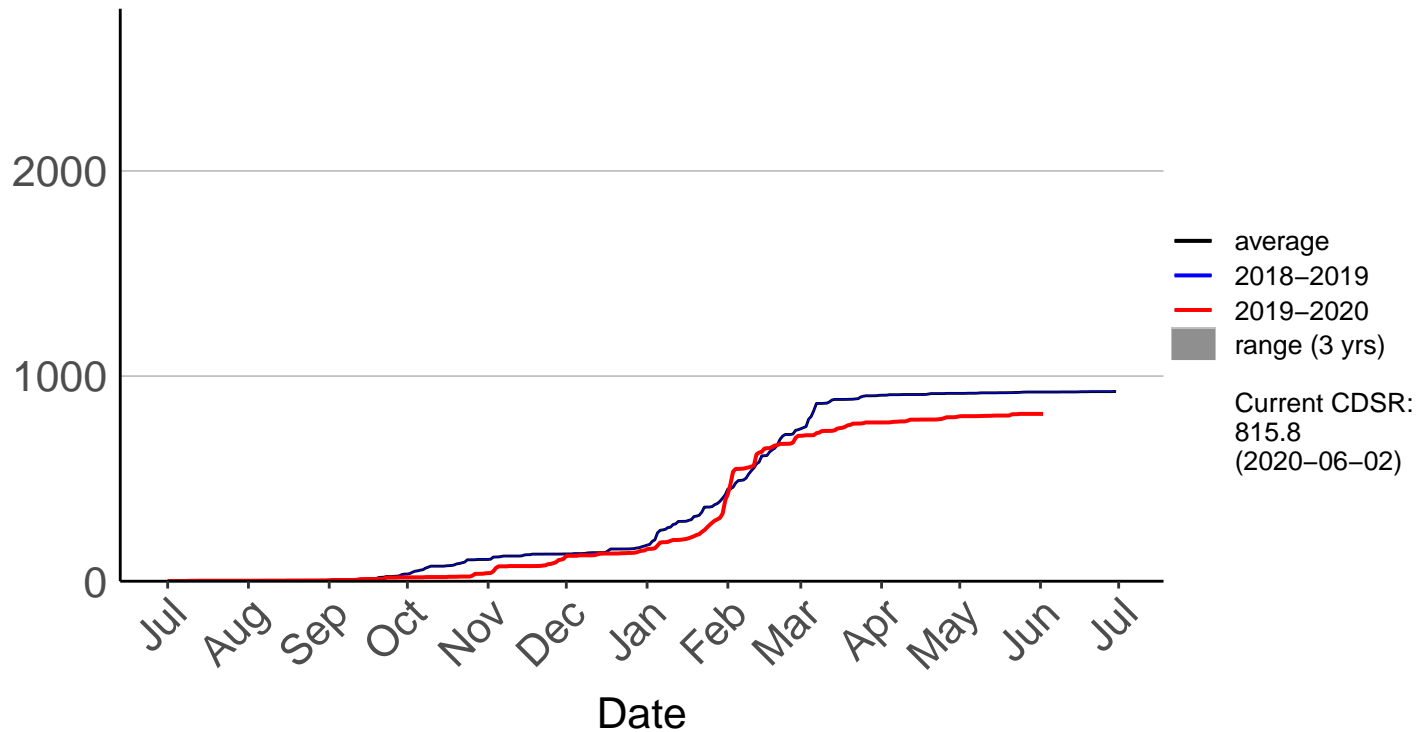

Cass Raws (Oct 2017 to Jun 2020)

Cumulative Fire Severity Rating