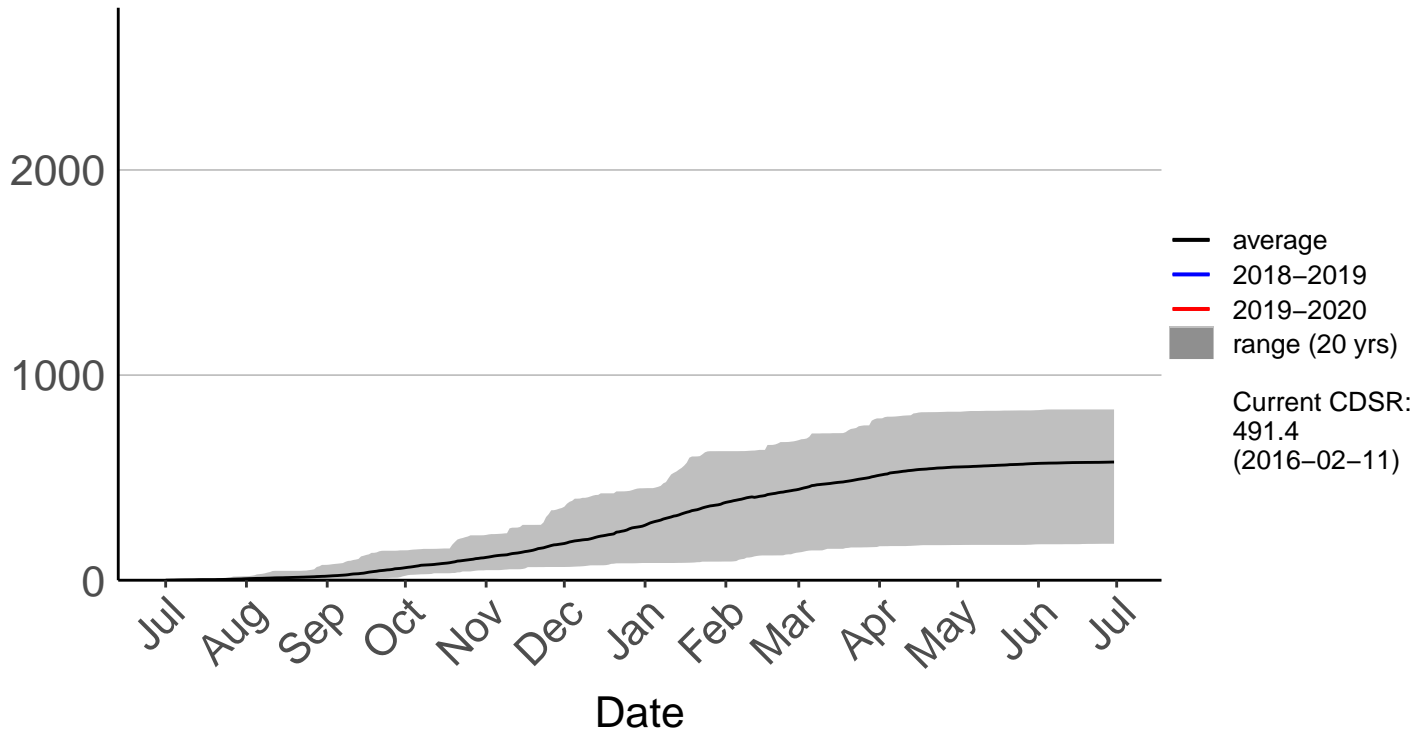

Ashburton Plains Raws (Jul 1996 to Feb 2016) – DISCONTIN

Cumulative Fire Severity Rating