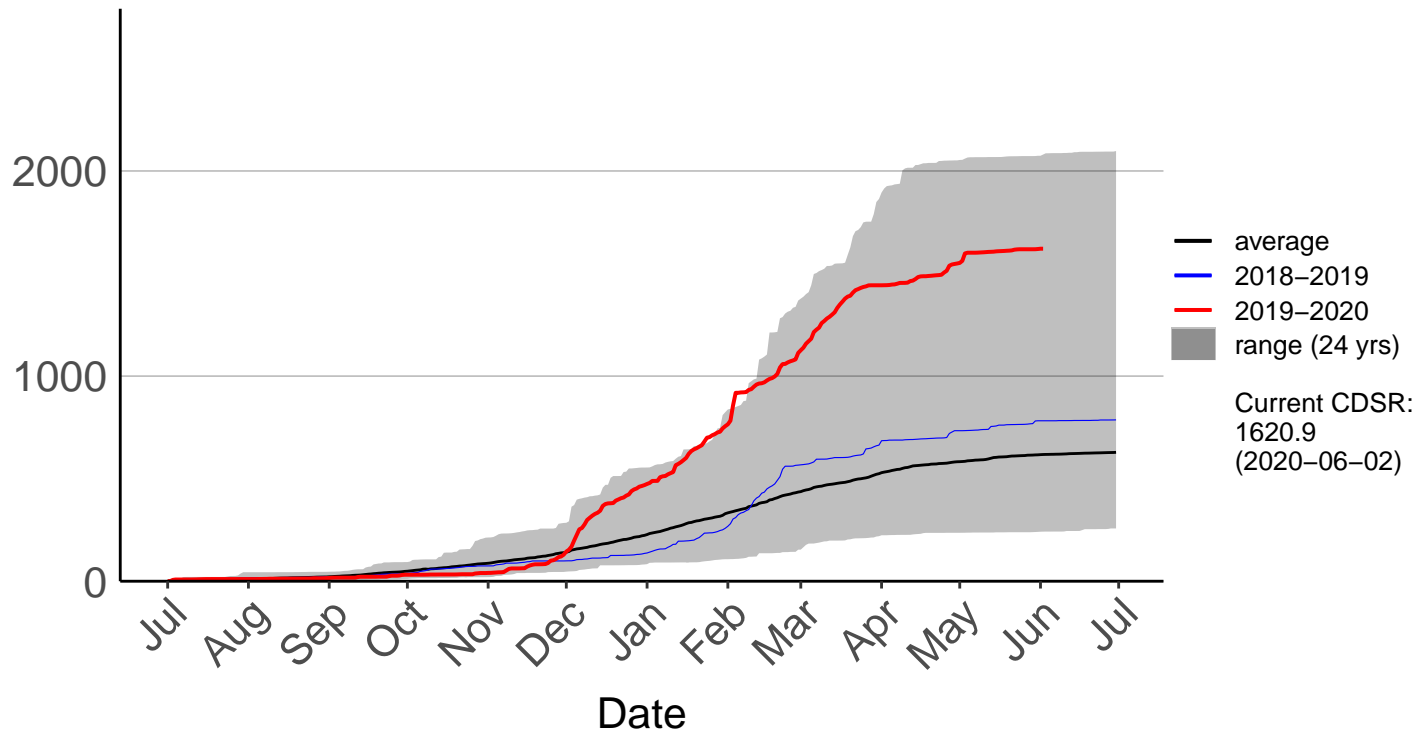

Le Bons Bay Aws (Jul 1996 to Jun 2020)

Cumulative Fire Severity Rating