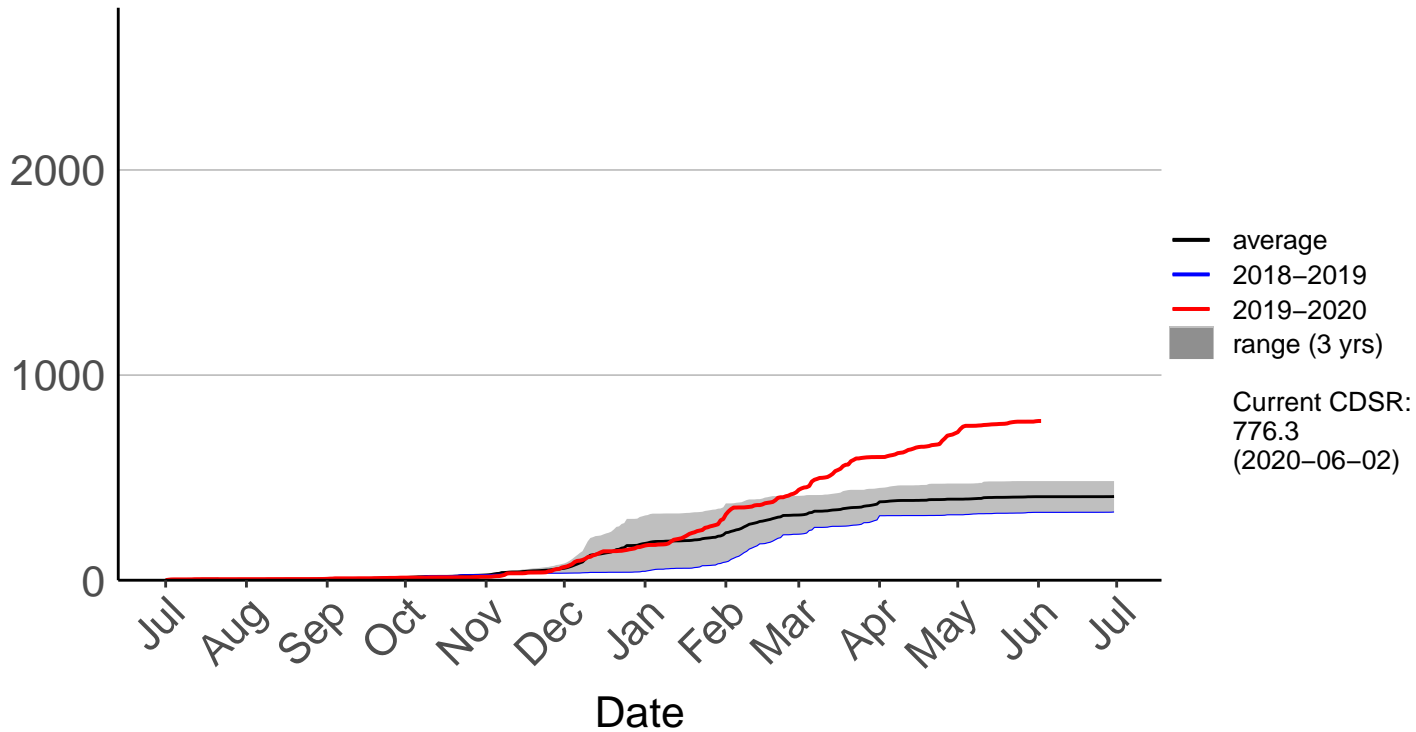

Diamond Harbour Raws (Jul 2017 to Jun 2020)

Cumulative Fire Severity Rating