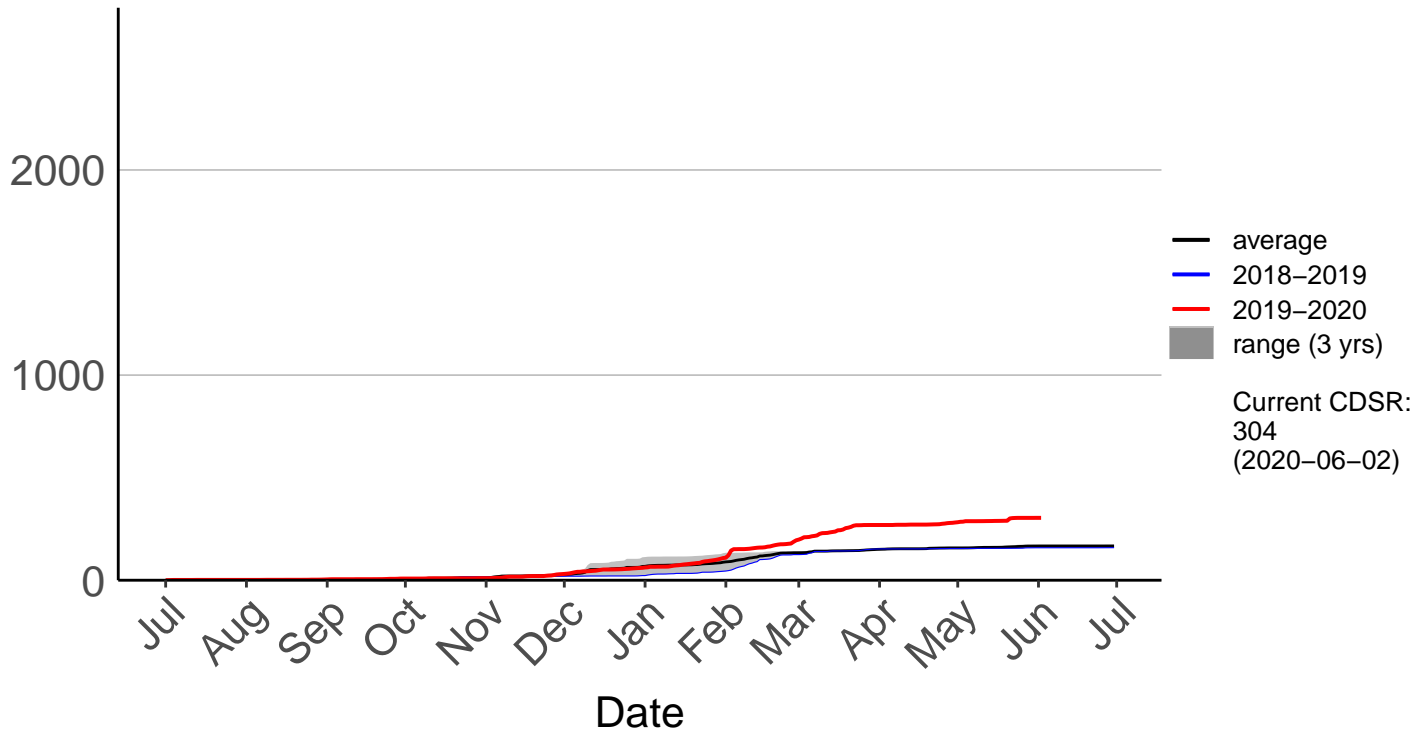

Panama Road Raws (Jul 2017 to Jun 2020)

Cumulative Fire Severity Rating