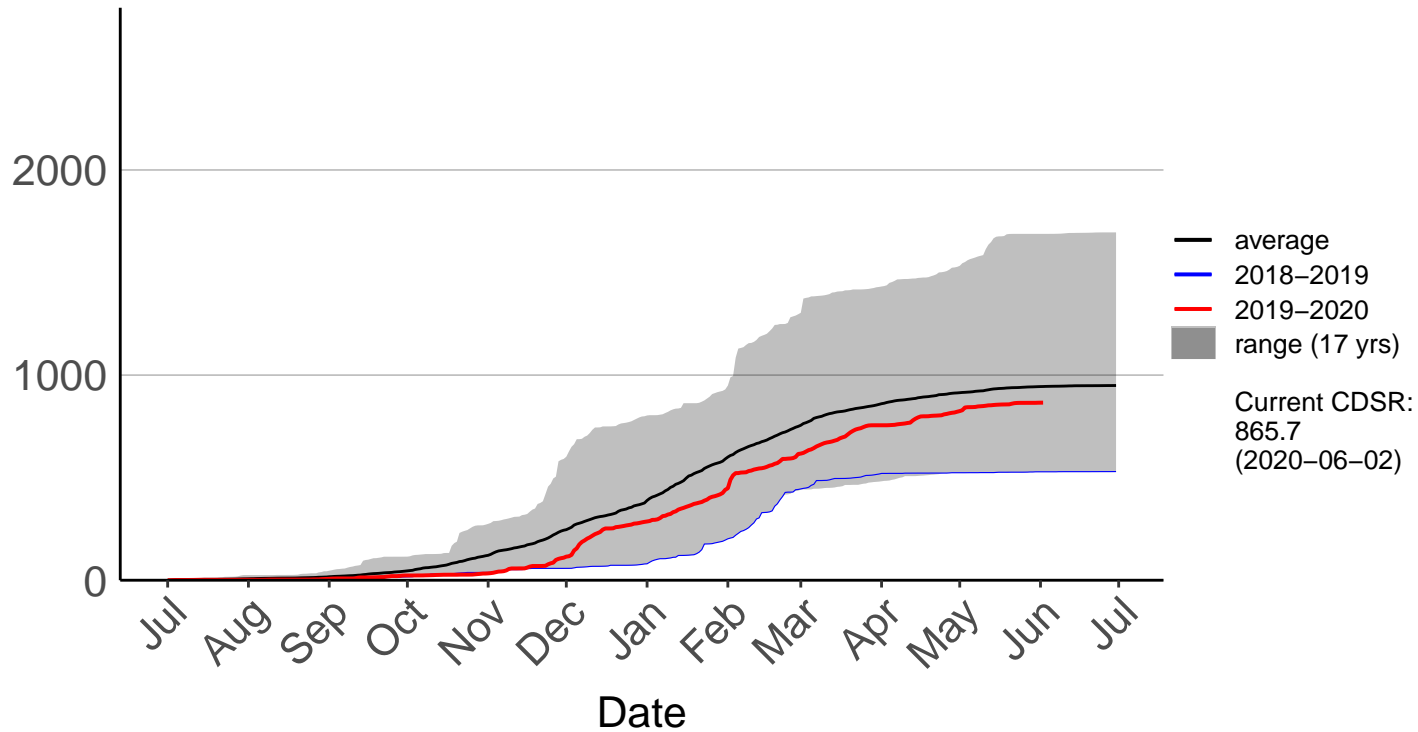

# Lees Valley Raws (May 1998 to Jun 2020)

Cumulative Fire Severity Rating

# Leeston Raws (Feb 2004 to Jun 2020)

Cumulative Fire Severity Rating