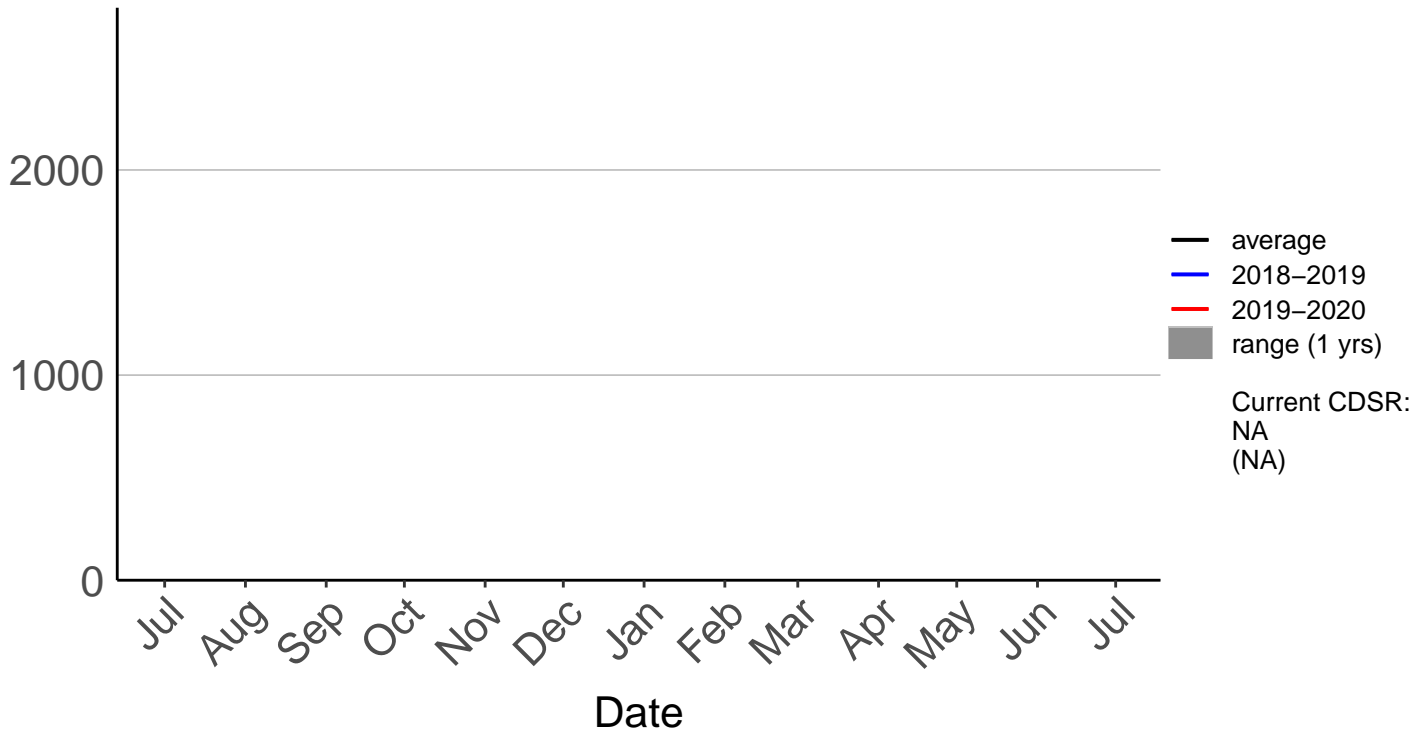

Salt Water Creek Raws (Nov 2019 to Jun 2020)

Cumulative Fire Severity Rating