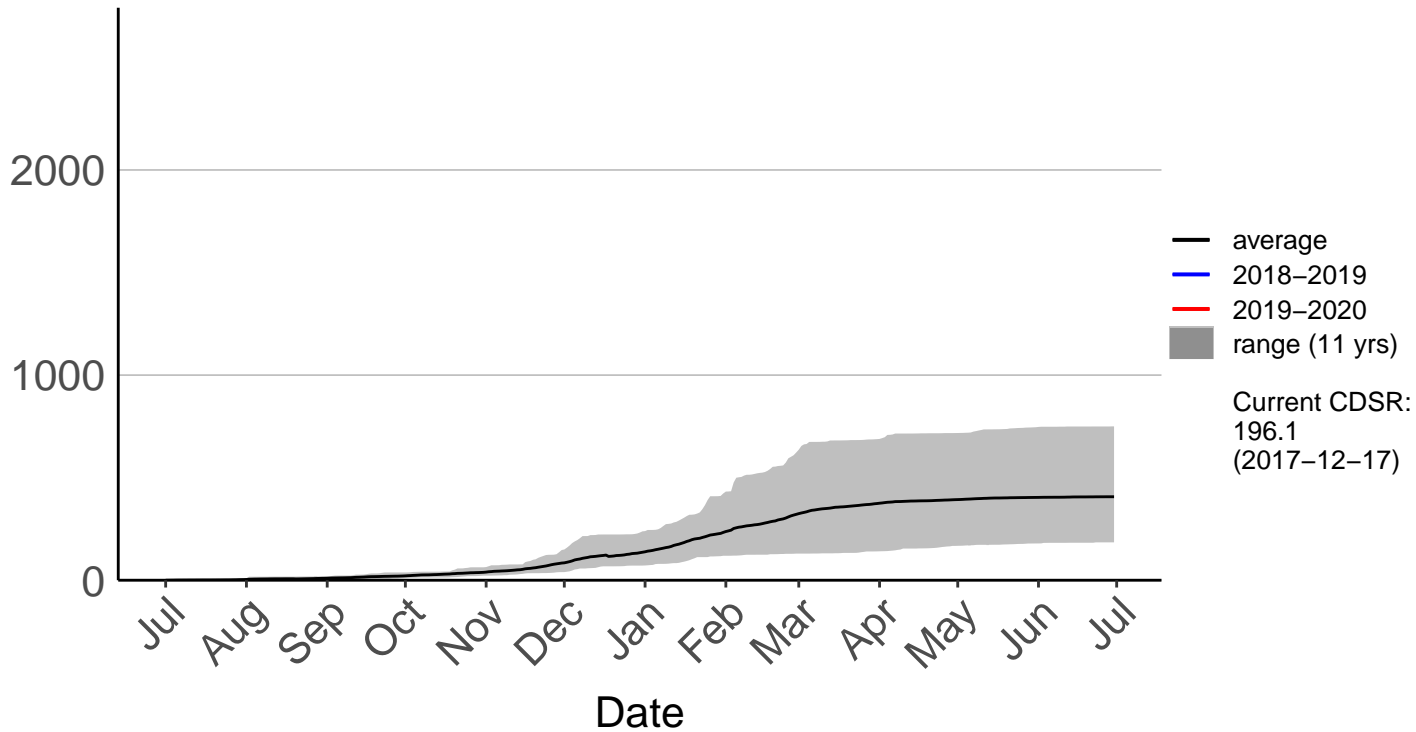

Oxford Raws (Aug 2007 to Dec 2017) – DISCONTINUED

Cumulative Fire Severity Rating