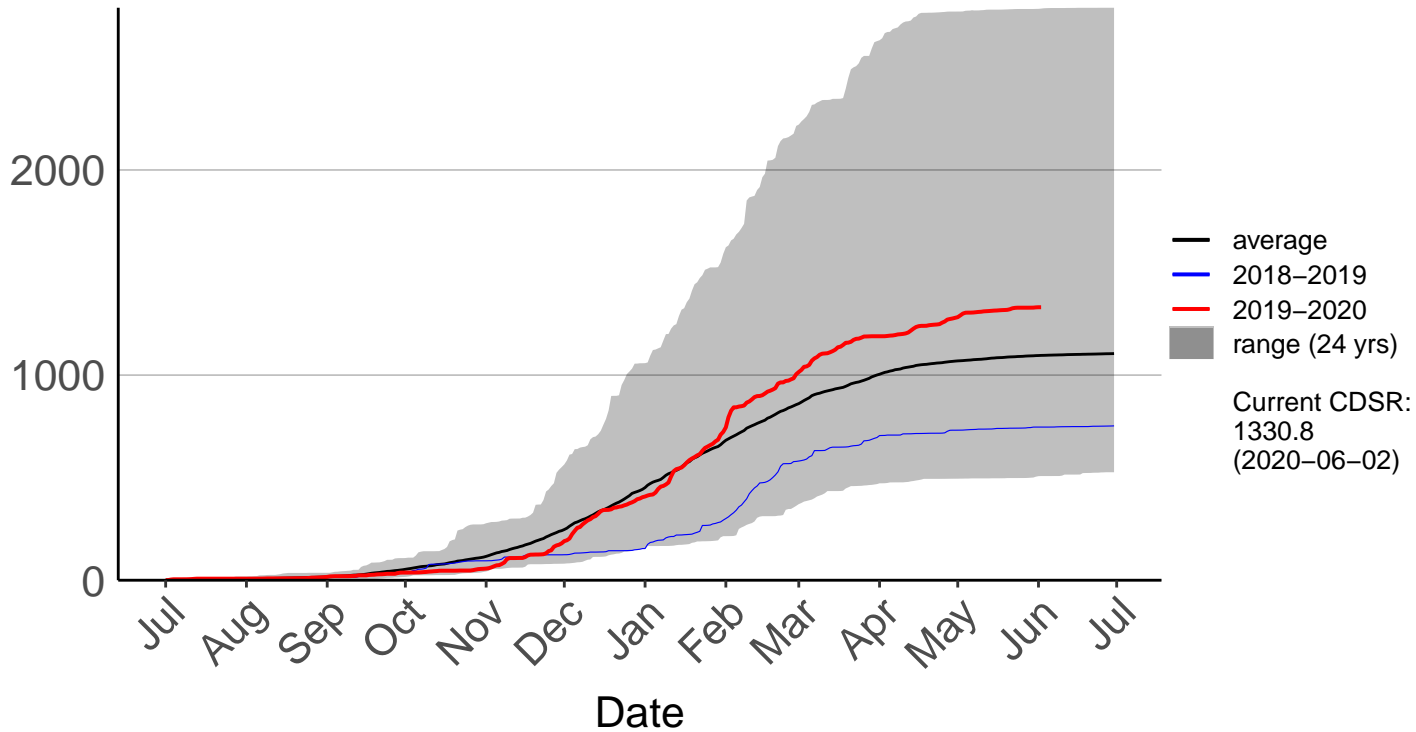

Christchurch Aero SYNOP (Jul 1996 to Jun 2020)

Cumulative Fire Severity Rating