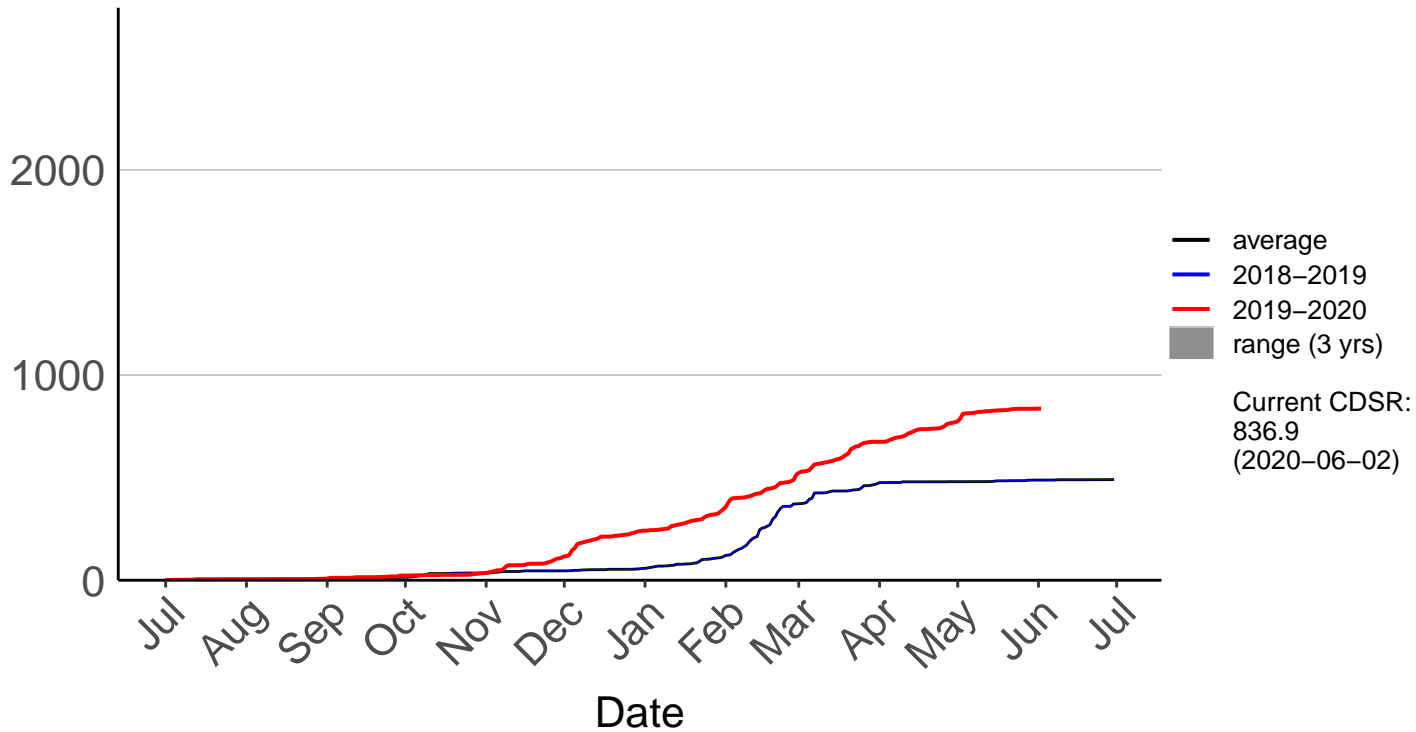

Southbridge Raws (Oct 2017 to Jun 2020)

Cumulative Fire Severity Rating