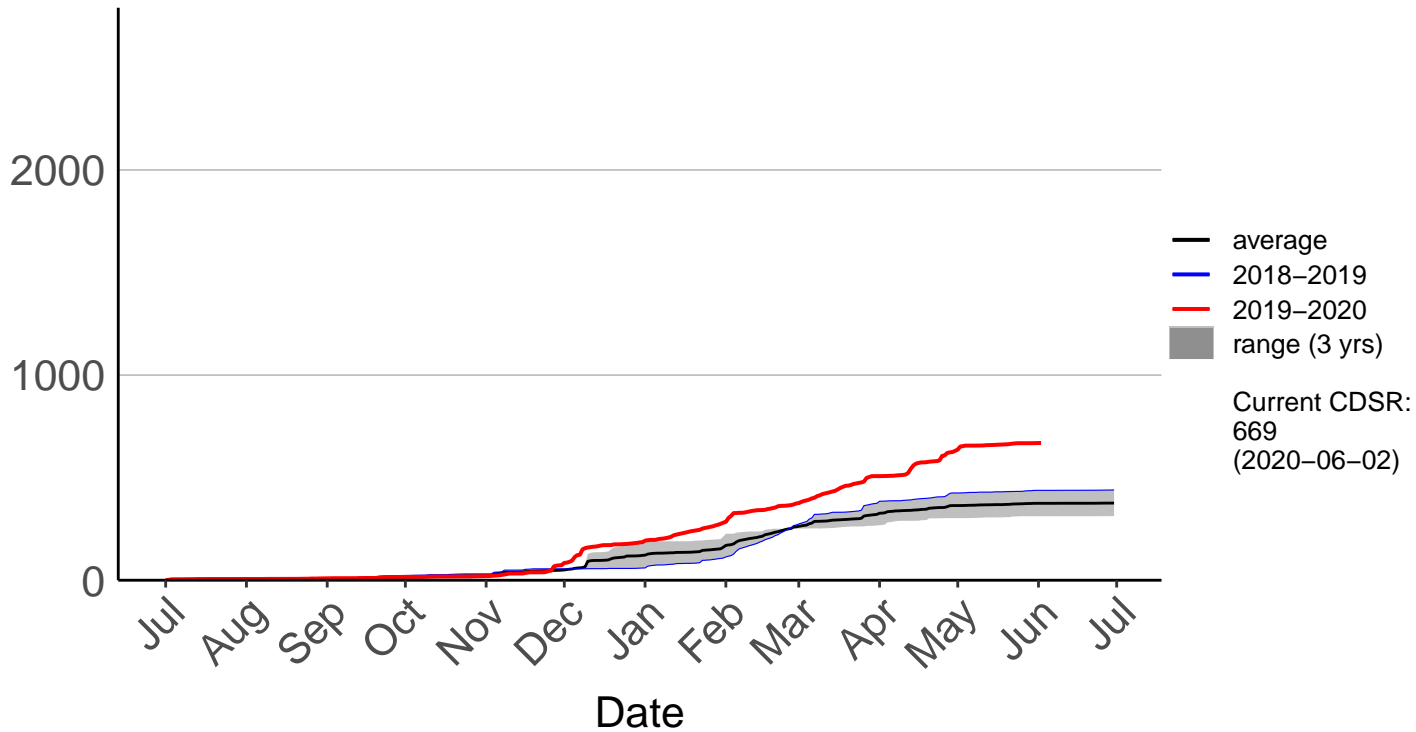

Godley Head Raws (Jul 2017 to Jun 2020)

Cumulative Fire Severity Rating