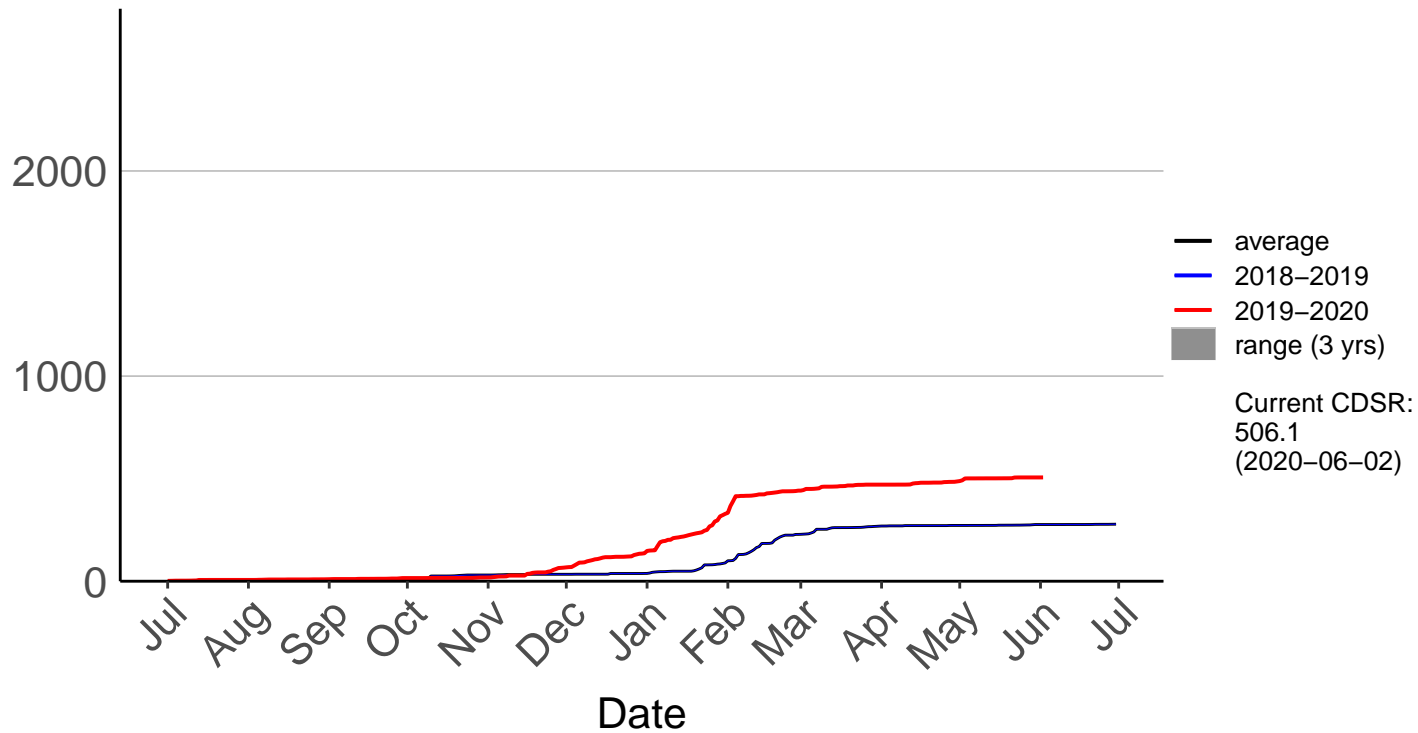

Oxford 2 Raws (Dec 2017 to Jun 2020)

Cumulative Fire Severity Rating