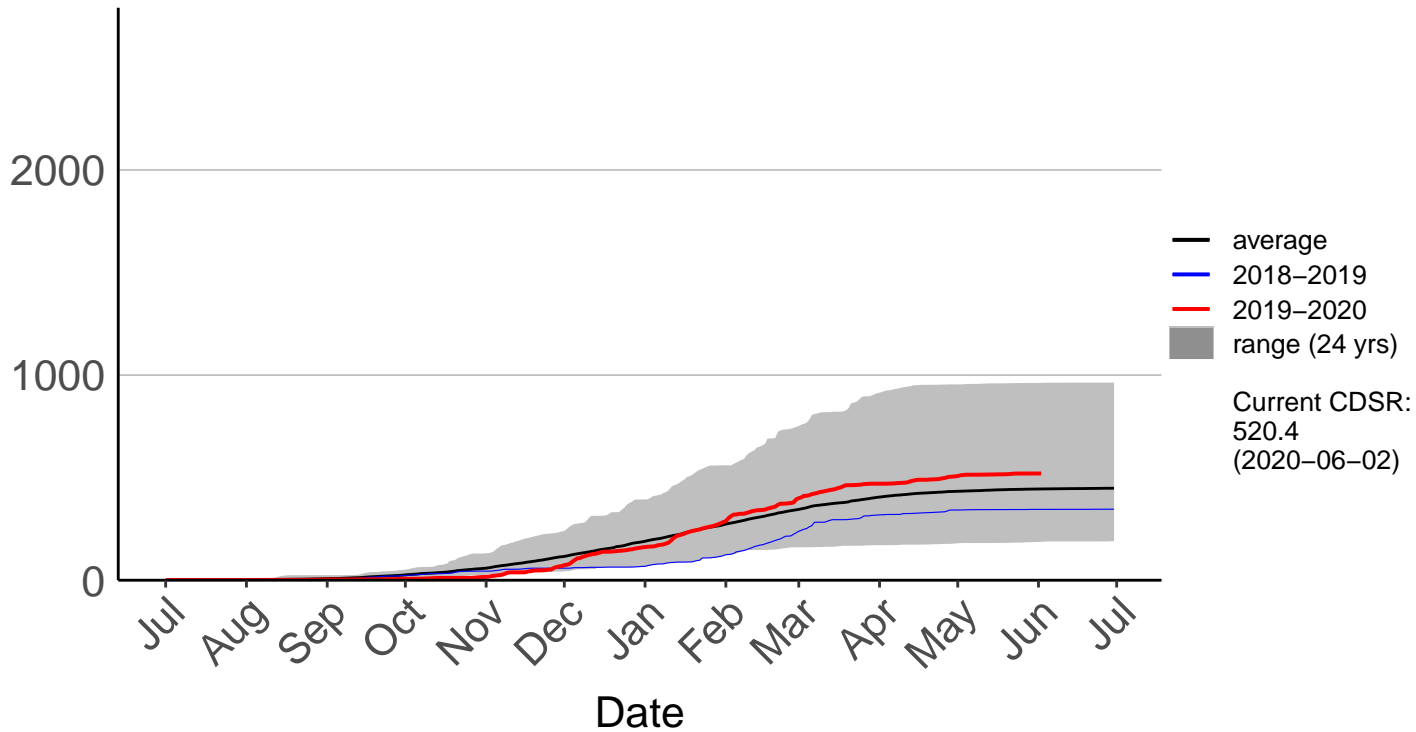

Bottle Lake Forest Raws (Jul 1996 to Jun 2020)

Cumulative Fire Severity Rating