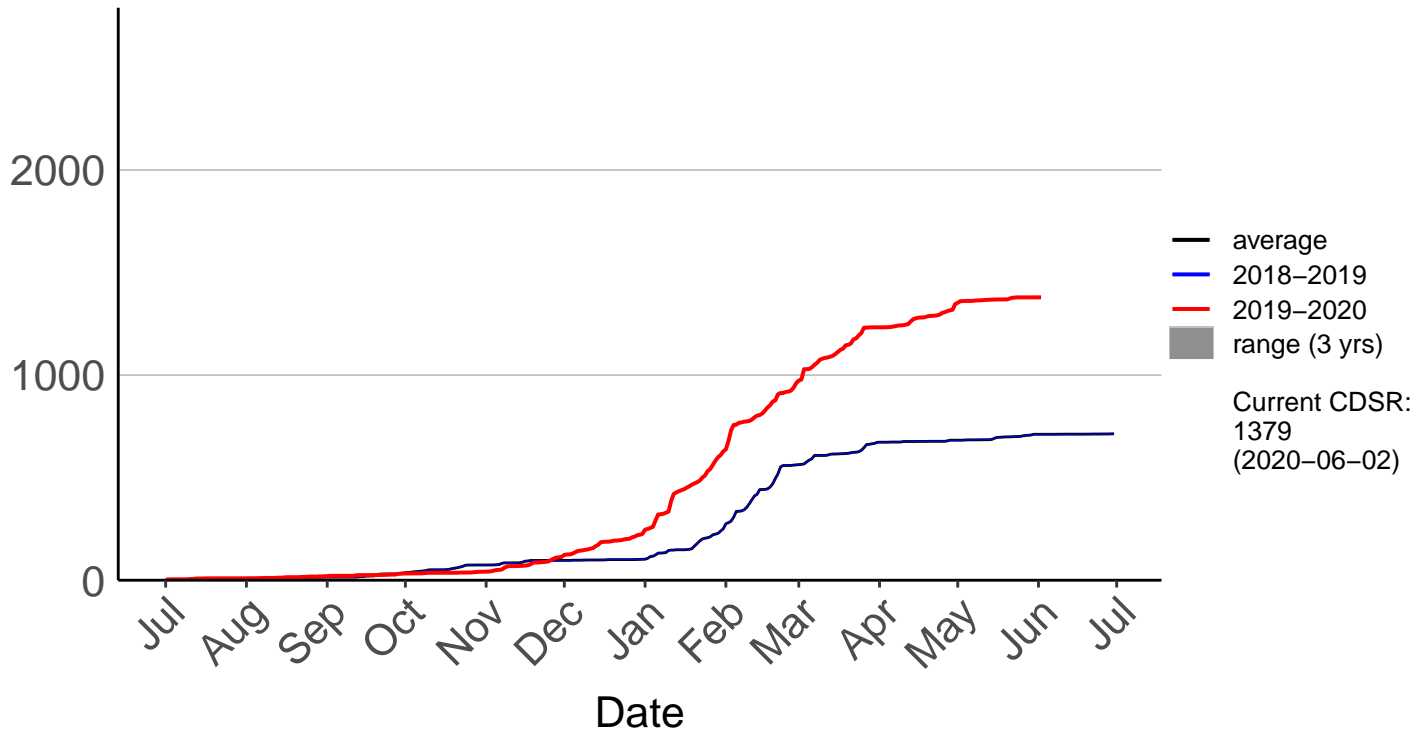

Omihi Raws (Oct 2017 to Jun 2020)

Cumulative Fire Severity Rating