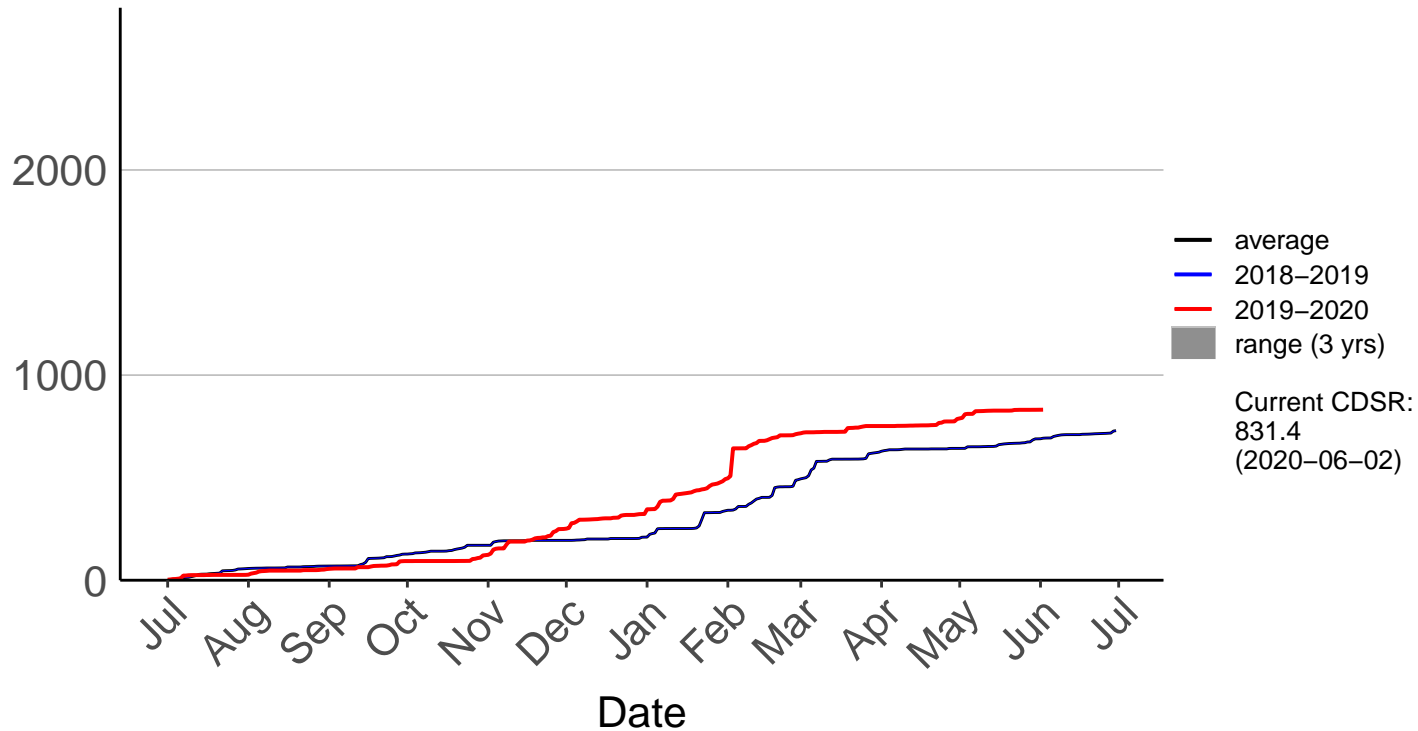

# Albury Raws (Jan 2018 to Jun 2020)

Cumulative Fire Severity Rating