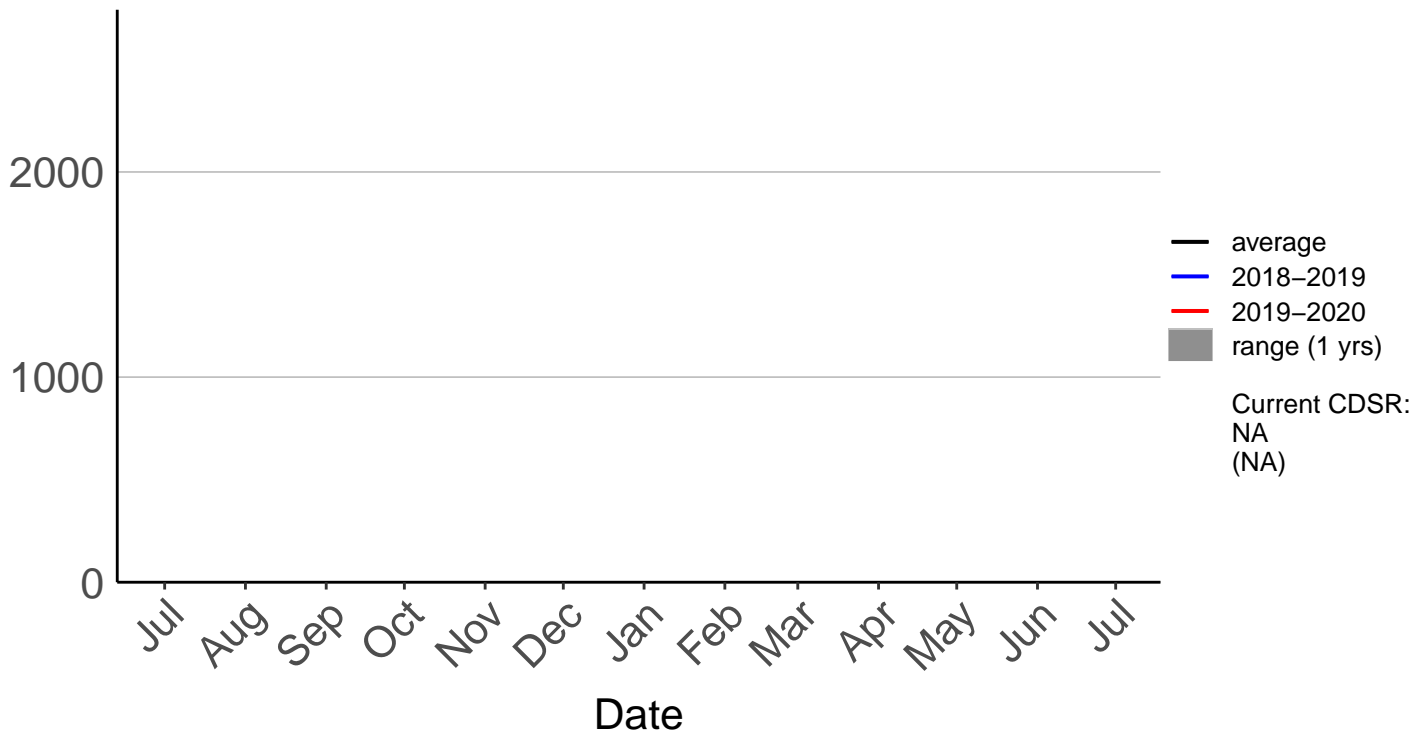

Te Oka Raws (Nov 2019 to Jun 2020)

Cumulative Fire Severity Rating