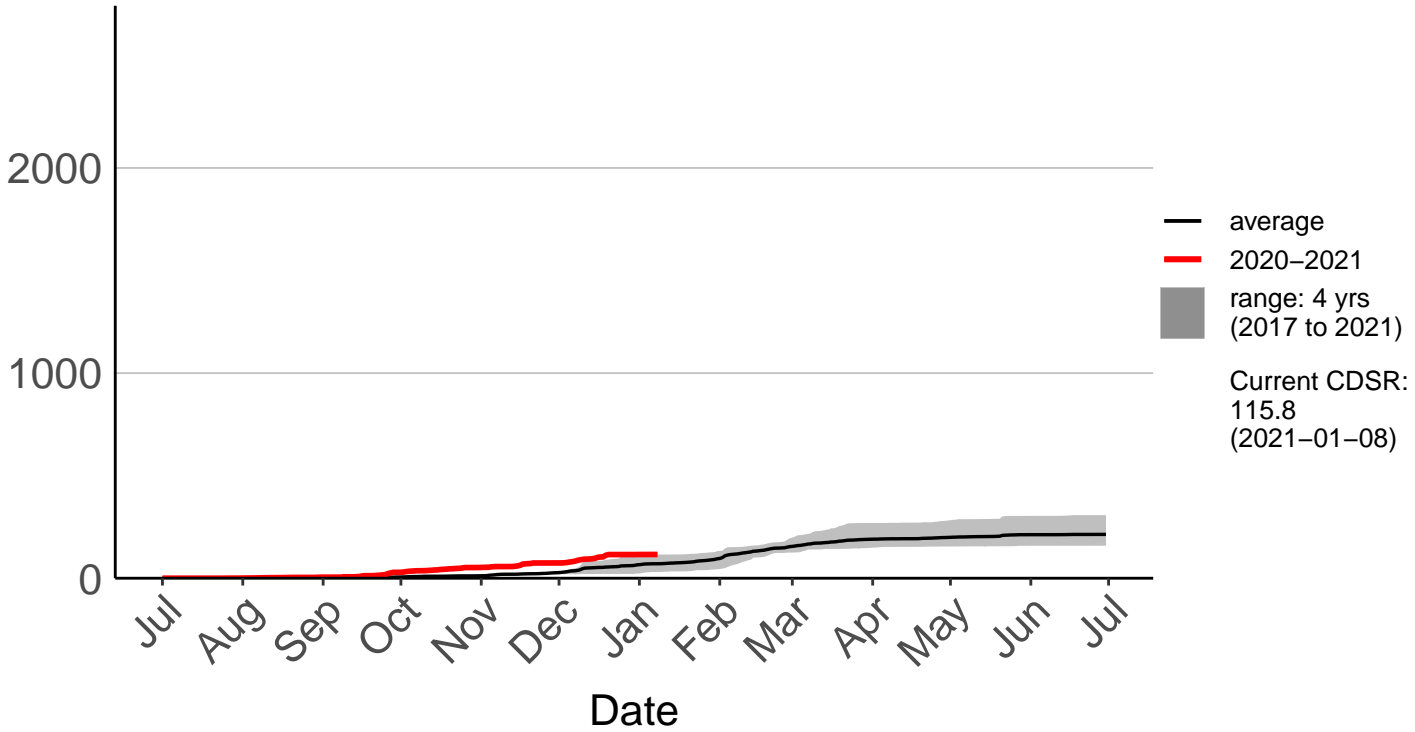

Panama Road Raws

Cumulative Daily Severity Rating