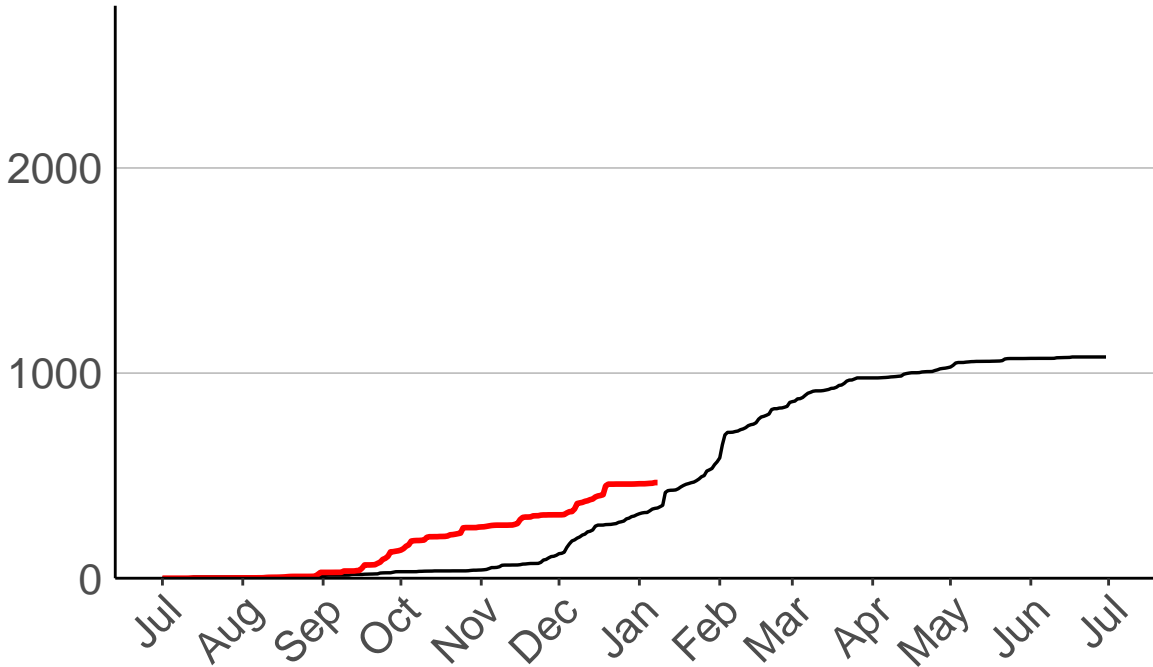

Omihi Raws

Cumulative Daily Severity Rating

— average
— 2020–2021
■ range: 4 yrs (2017 to 2021)
Current CDSR: 163.1 (2021-01-08)

Date

Oxford 2 Raws

Cumulative Daily Severity Rating

Oxford Raws – DISCONTINUED

Cumulative Daily Severity Rating

Te Oka Raws

Cumulative Daily Severity Rating

West Melton Raws

Cumulative Daily Severity Rating

— average
— 2020–2021
■ range: 2 yrs (2019 to 2021)
Current CDSR: 466.4 (2021-01-08)

Date