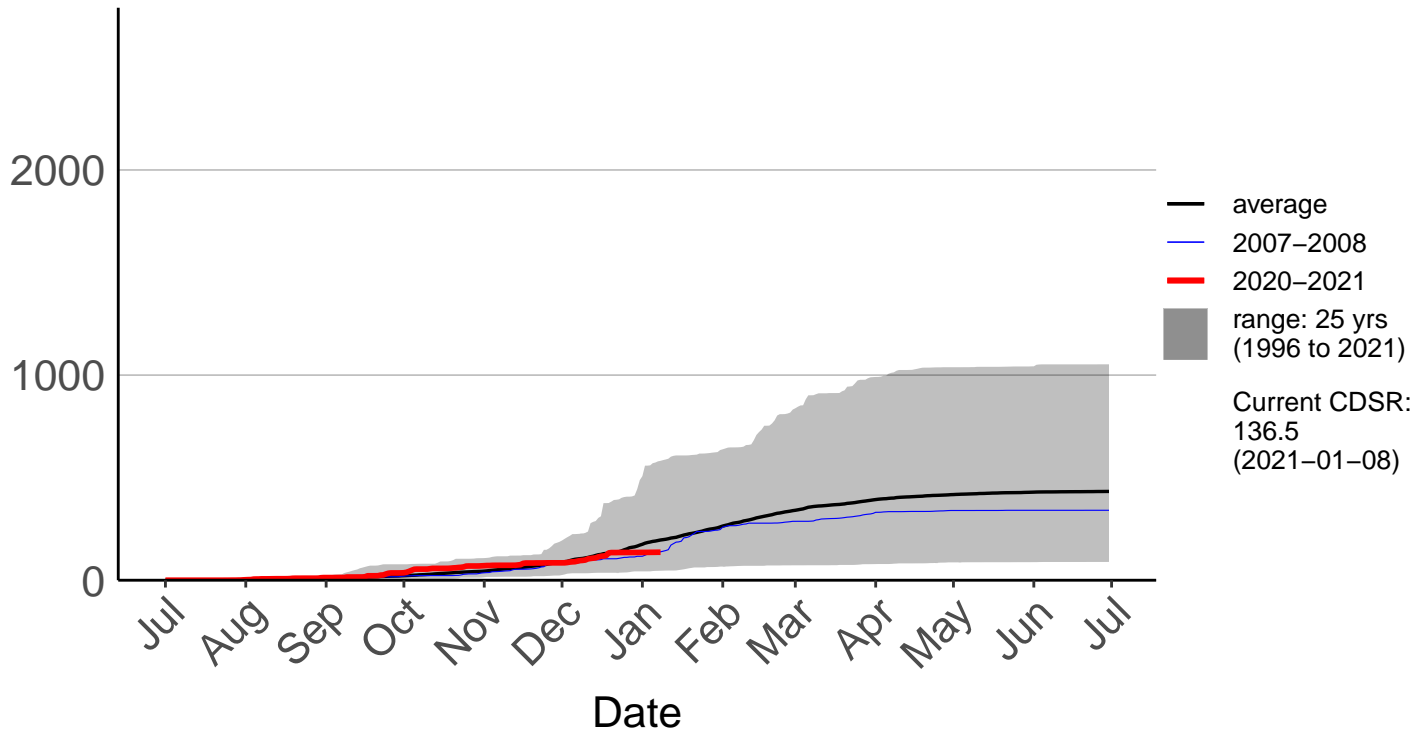

Albury Raws

Cumulative Daily Severity Rating

Ashburton Plains Raws – DISCONTINUED

Cumulative Daily Severity Rating

Ashley Raws

Cumulative Daily Severity Rating

Balmoral Raws

Cumulative Daily Severity Rating

Bottle Lake Forest Raws

Cumulative Daily Severity Rating

Burnham Raws

Cumulative Daily Severity Rating

Cass Raws

Cumulative Daily Severity Rating

Cheviot Raws

Cumulative Daily Severity Rating

Leeston Raws

Cumulative Daily Severity Rating

McLeans Raws

Cumulative Daily Severity Rating

Motukarara Raws

Cumulative Daily Severity Rating

— average
— 2007-2008
— 2020-2021
■ range: 22 yrs (1999 to 2021)

Current CDSR: 850.8 (2021-01-08)

Omihi Raws

Cumulative Daily Severity Rating

— average
— 2020–2021
■ range: 4 yrs (2017 to 2021)
Current CDSR: 163.1 (2021-01-08)

Date

Oxford 2 Raws

Cumulative Daily Severity Rating

Oxford Raws – DISCONTINUED