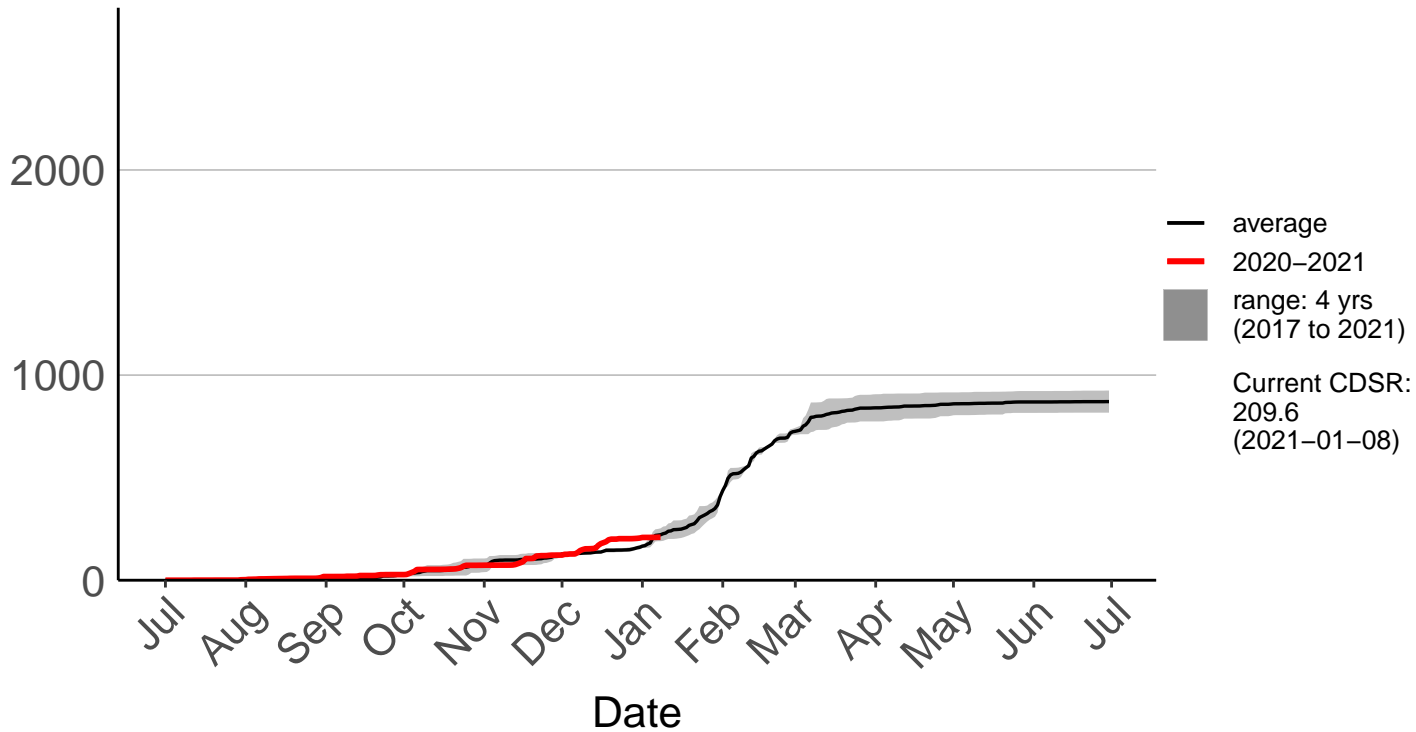

Bottle Lake Forest Raws

Cumulative Daily Severity Rating

Burnham Raws

Cumulative Daily Severity Rating

Cass Raws

Cumulative Daily Severity Rating

Cheviot Raws

Cumulative Daily Severity Rating

Leeston Raws

Cumulative Daily Severity Rating

McLeans Raws

Cumulative Daily Severity Rating

Motukarara Raws

Cumulative Daily Severity Rating

— average
— 2007-2008
— 2020-2021
■ range: 22 yrs (1999 to 2021)

Current CDSR: 850.8 (2021-01-08)