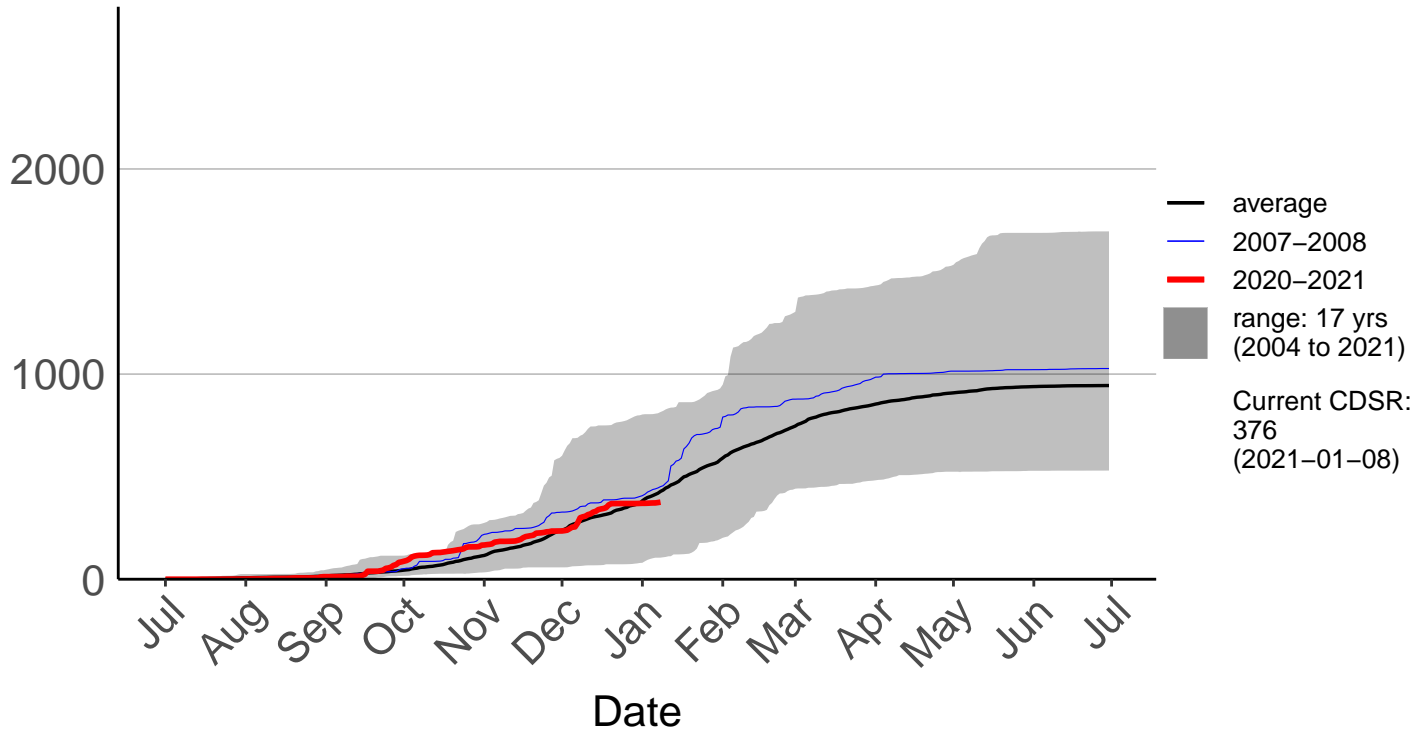

Godley Head Raws

Cumulative Daily Severity Rating

Hanmer Forest Ews

Cumulative Daily Severity Rating

Le Bons Bay Aws

Cumulative Daily Severity Rating

Lees Valley Raws

Cumulative Daily Severity Rating

Leeston Raws

Cumulative Daily Severity Rating

McLeans Raws

Cumulative Daily Severity Rating

Motukarara Raws

Cumulative Daily Severity Rating

— average
— 2007-2008
— 2020-2021
■ range: 22 yrs (1999 to 2021)

Current CDSR: 850.8 (2021-01-08)

Omihi Raws

Cumulative Daily Severity Rating

— average
— 2020–2021
■ range: 4 yrs (2017 to 2021)
Current CDSR: 163.1 (2021-01-08)

Date

Oxford 2 Raws

Cumulative Daily Severity Rating

Oxford Raws – DISCONTINUED