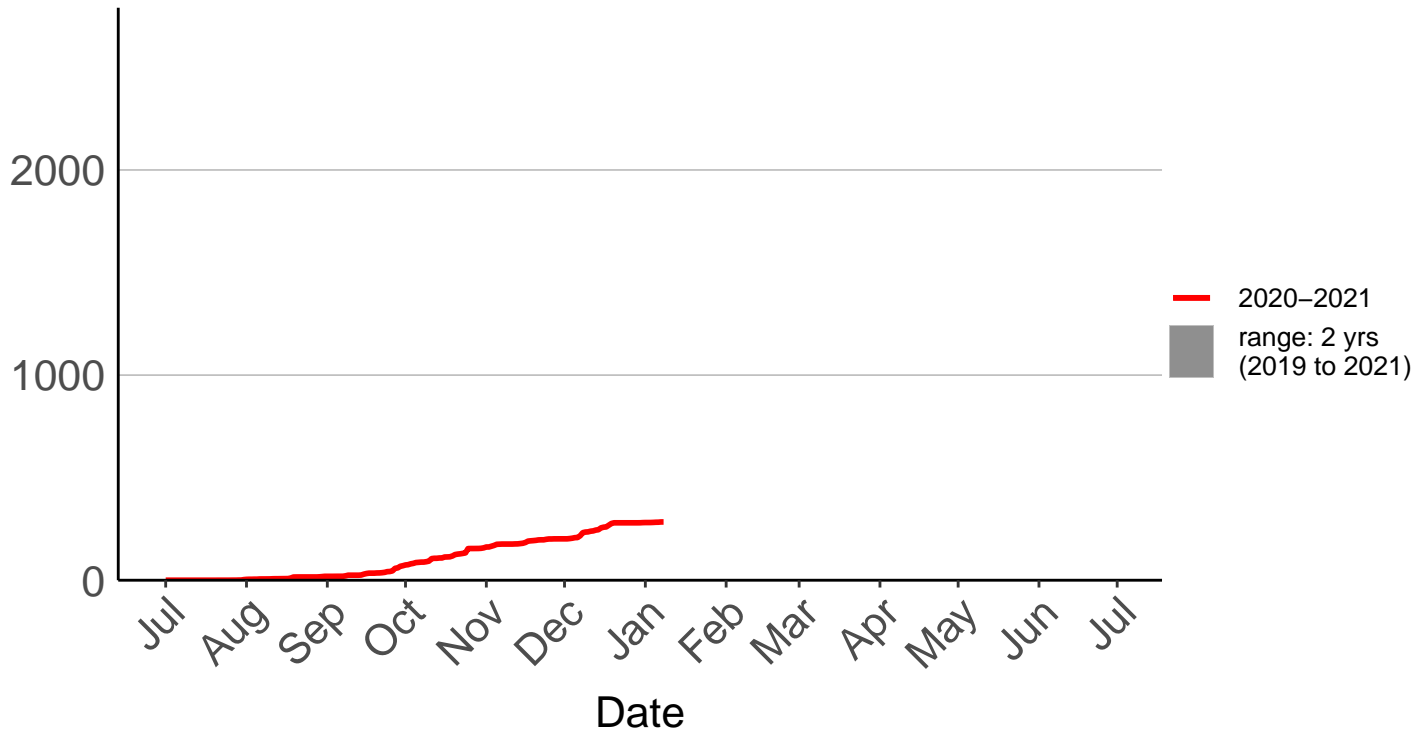

Christchurch Aero SYNOP

Cumulative Daily Severity Rating

Diamond Harbour Raws

Cumulative Daily Severity Rating

Early Valley Raws

Cumulative Daily Severity Rating

Forest Plains Raws

Cumulative Daily Severity Rating

Godley Head Raws

Cumulative Daily Severity Rating

Hanmer Forest Ews

Cumulative Daily Severity Rating

Le Bons Bay Aws

Cumulative Daily Severity Rating

Lees Valley Raws

Cumulative Daily Severity Rating

Leeston Raws

Cumulative Daily Severity Rating

McLeans Raws

Cumulative Daily Severity Rating

Motukarara Raws

Cumulative Daily Severity Rating

— average
— 2007-2008
— 2020-2021
■ range: 22 yrs (1999 to 2021)

Current CDSR: 850.8 (2021-01-08)