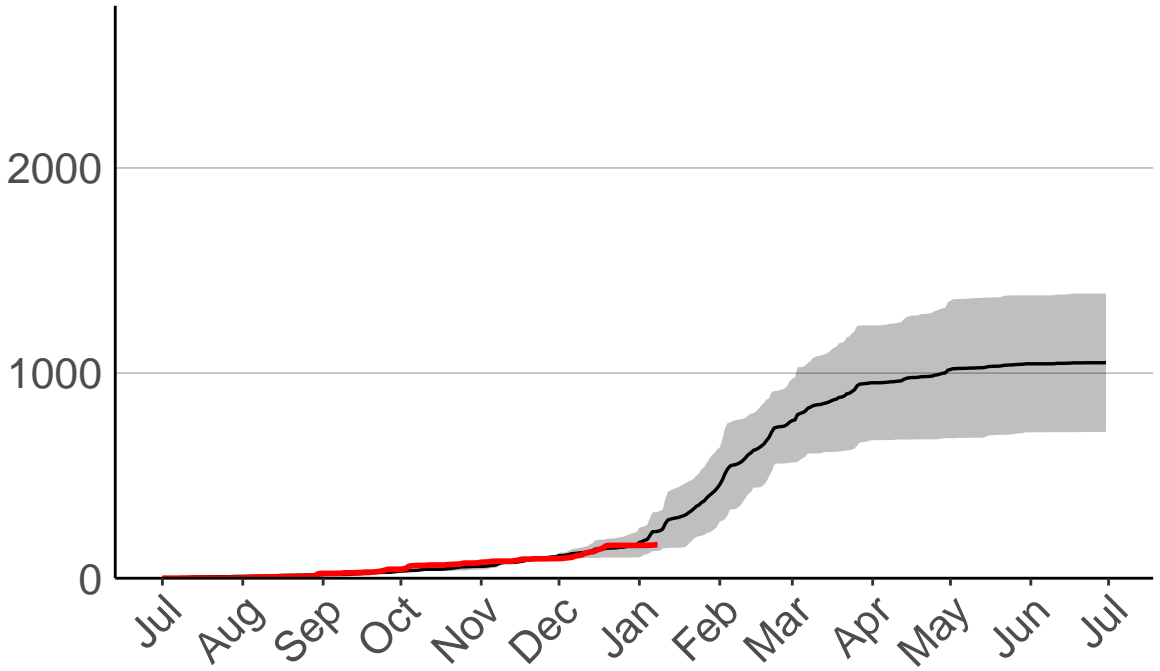

Godley Head Raws

Cumulative Daily Severity Rating

Hanmer Forest Ews

Cumulative Daily Severity Rating

Le Bons Bay Aws

Cumulative Daily Severity Rating

Lees Valley Raws

Cumulative Daily Severity Rating

Leeston Raws

Cumulative Daily Severity Rating

McLeans Raws

Cumulative Daily Severity Rating

Motukarara Raws

Cumulative Daily Severity Rating

— average
— 2007-2008
— 2020-2021
■ range: 22 yrs (1999 to 2021)

Current CDSR: 850.8 (2021-01-08)

Omihi Raws

Cumulative Daily Severity Rating

— average
— 2020–2021
■ range: 4 yrs (2017 to 2021)
Current CDSR: 163.1 (2021-01-08)

Date

Oxford 2 Raws

Cumulative Daily Severity Rating

Oxford Raws – DISCONTINUED