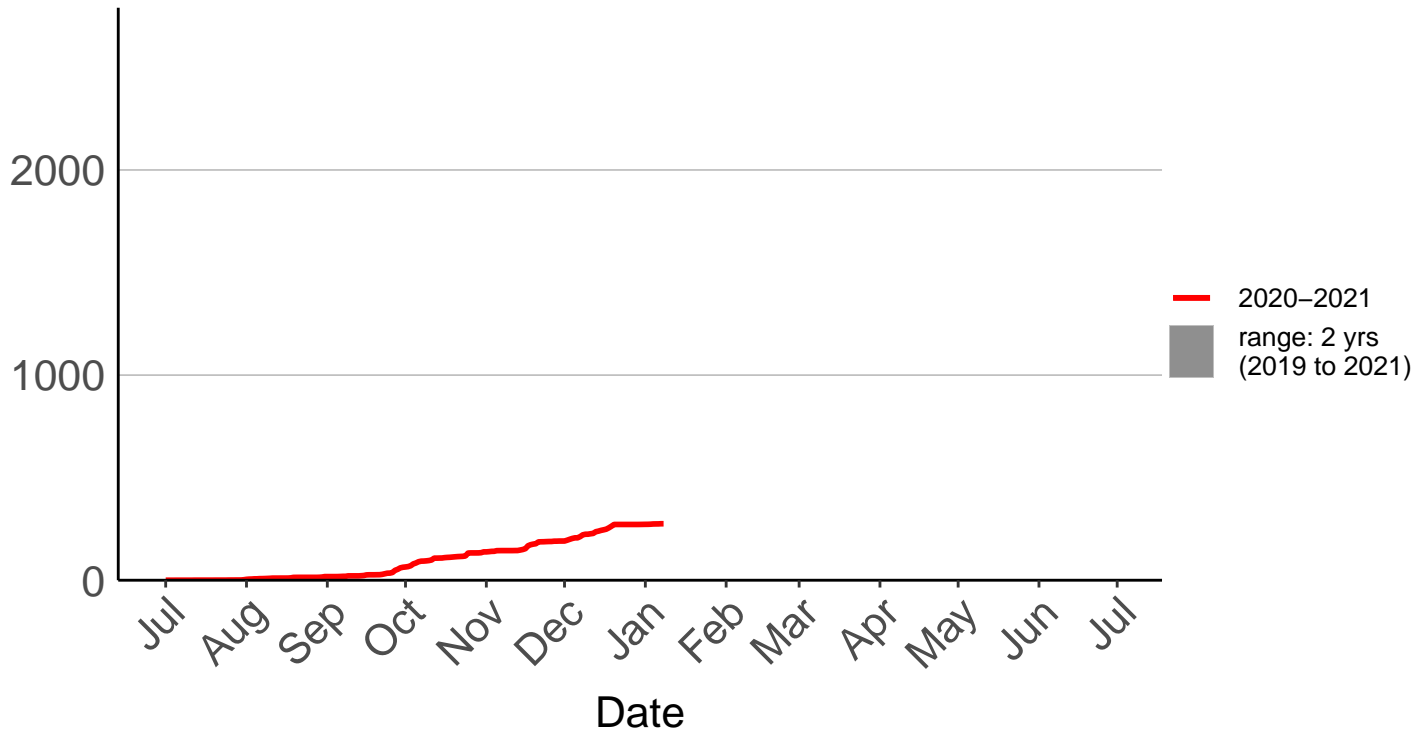

Omihi Raws

Cumulative Daily Severity Rating

— average
— 2020–2021
■ range: 4 yrs (2017 to 2021)
Current CDSR: 163.1 (2021-01-08)

Date

Oxford 2 Raws

Cumulative Daily Severity Rating

Oxford Raws – DISCONTINUED

Cumulative Daily Severity Rating

Panama Road Raws

Cumulative Daily Severity Rating

Salt Water Creek Raws

Cumulative Daily Severity Rating

Snowdon Raws

Cumulative Daily Severity Rating

Southbridge Raws

Cumulative Daily Severity Rating

Te Oka Raws

Cumulative Daily Severity Rating

West Melton Raws

Cumulative Daily Severity Rating

— average
— 2020–2021
■ range: 2 yrs (2019 to 2021)
Current CDSR: 466.4 (2021-01-08)