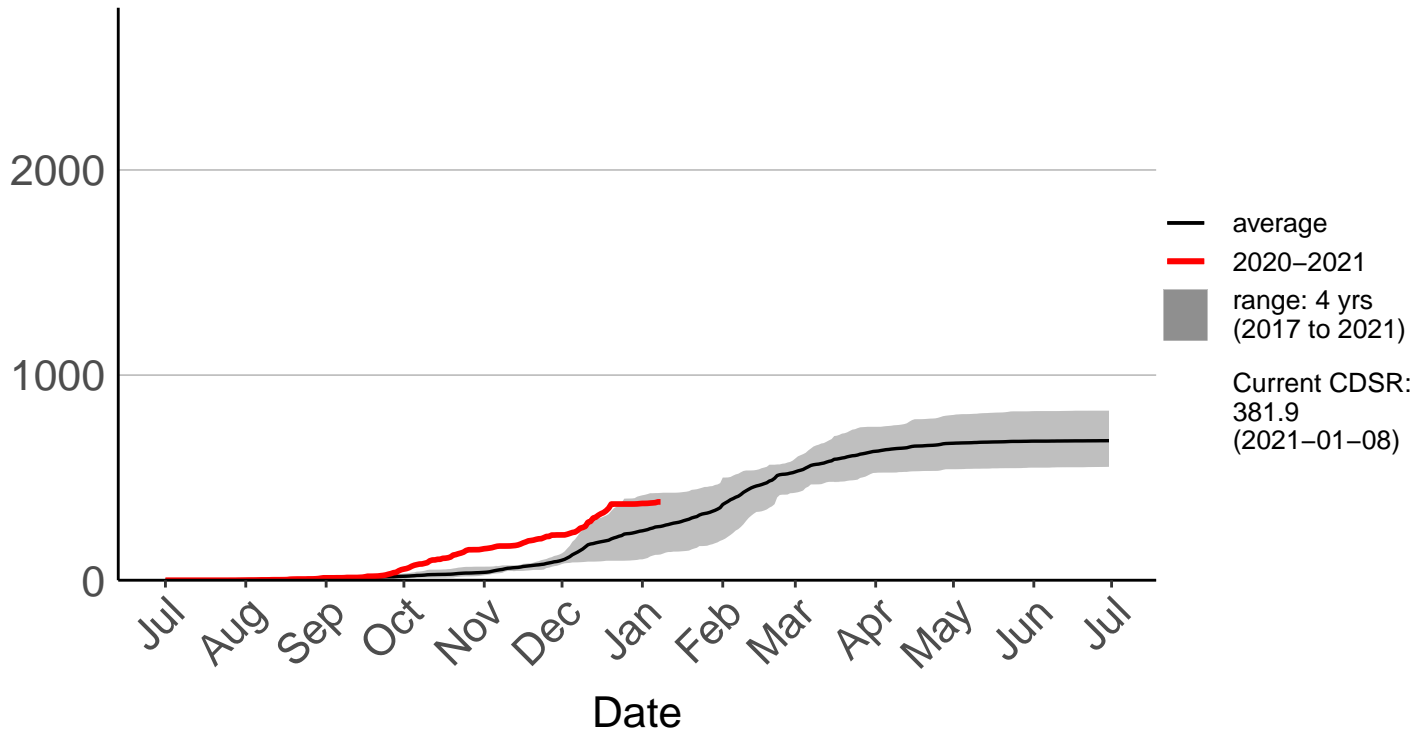

Godley Head Raws

Cumulative Daily Severity Rating

Hanmer Forest Ews

Cumulative Daily Severity Rating

Le Bons Bay Aws

Cumulative Daily Severity Rating

Lees Valley Raws

Cumulative Daily Severity Rating

Leeston Raws

Cumulative Daily Severity Rating

McLeans Raws

Cumulative Daily Severity Rating

Motukarara Raws

Cumulative Daily Severity Rating

— average
— 2007-2008
— 2020-2021
■ range: 22 yrs (1999 to 2021)

Current CDSR: 850.8 (2021-01-08)

Omihi Raws

Cumulative Daily Severity Rating

— average
— 2020–2021
■ range: 4 yrs (2017 to 2021)
Current CDSR: 163.1 (2021-01-08)

Date

Oxford 2 Raws

Cumulative Daily Severity Rating

Oxford Raws – DISCONTINUED