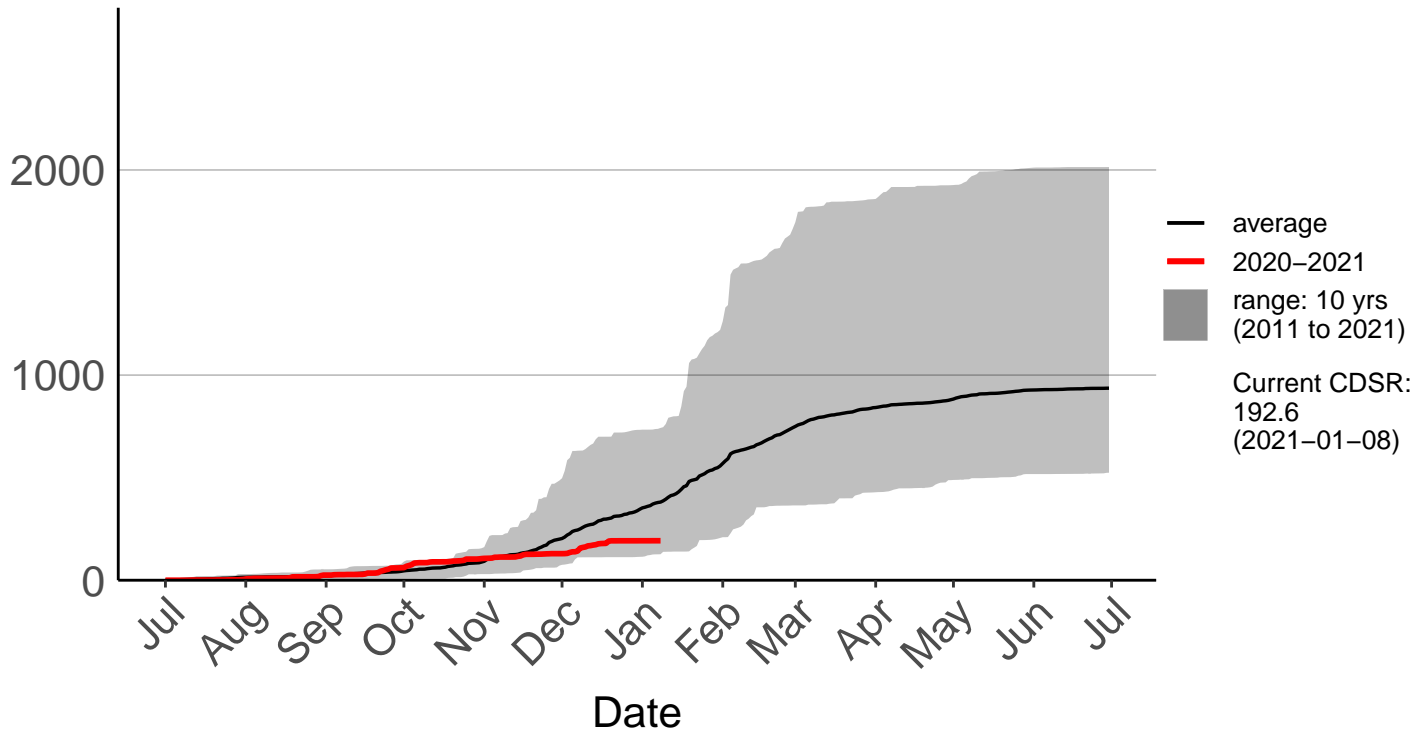

Christchurch Aero SYNOP

Cumulative Daily Severity Rating

Diamond Harbour Raws

Cumulative Daily Severity Rating

Early Valley Raws

Cumulative Daily Severity Rating

Forest Plains Raws

Cumulative Daily Severity Rating

Godley Head Raws

Cumulative Daily Severity Rating

Hanmer Forest Ews

Cumulative Daily Severity Rating

Le Bons Bay Aws

Cumulative Daily Severity Rating

Lees Valley Raws

Cumulative Daily Severity Rating

Leeston Raws

Cumulative Daily Severity Rating

McLeans Raws

Cumulative Daily Severity Rating

Motukarara Raws

Cumulative Daily Severity Rating

— average
— 2007-2008
— 2020-2021
■ range: 22 yrs (1999 to 2021)

Current CDSR: 850.8 (2021-01-08)

Omihi Raws

Cumulative Daily Severity Rating

— average
— 2020–2021
■ range: 4 yrs (2017 to 2021)
Current CDSR: 163.1 (2021-01-08)

Date

Oxford 2 Raws

Cumulative Daily Severity Rating

Oxford Raws – DISCONTINUED