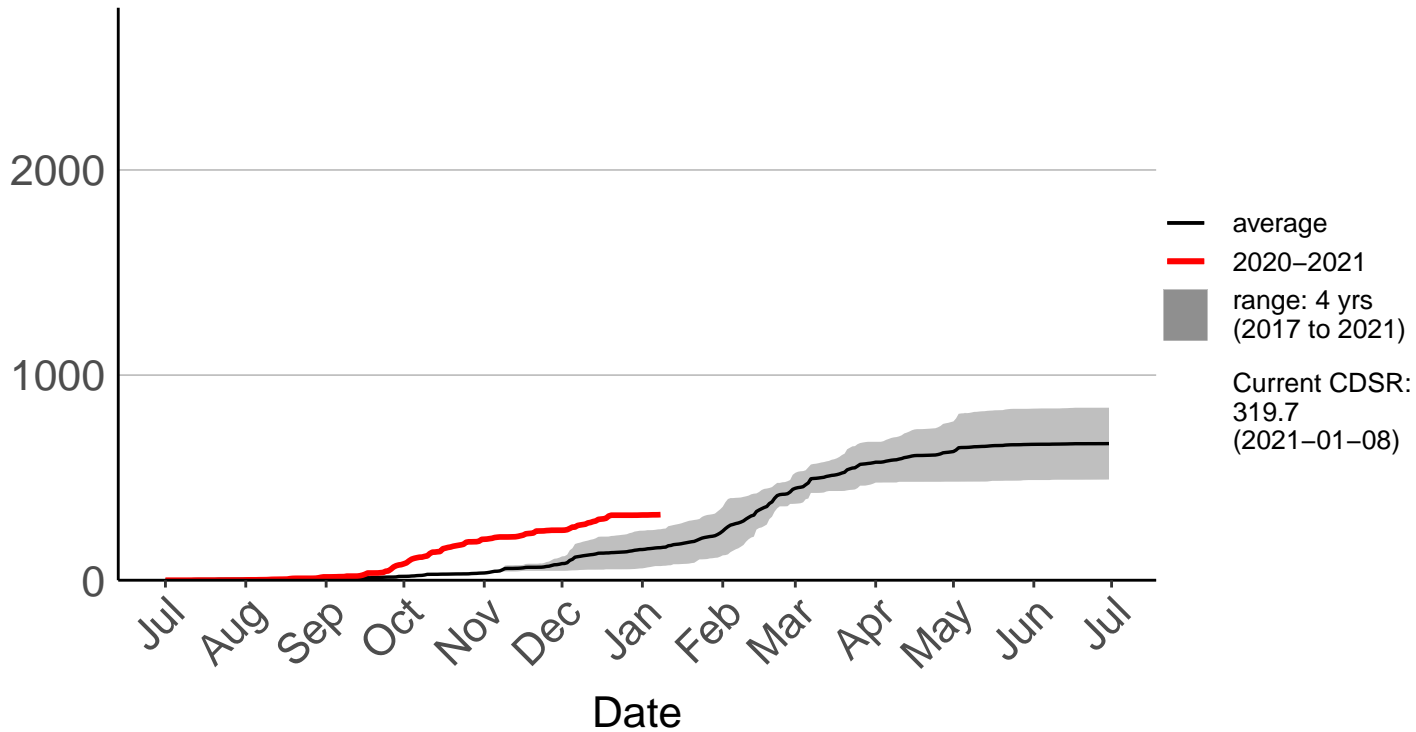

Omihi Raws

Cumulative Daily Severity Rating

— average
— 2020–2021
■ range: 4 yrs (2017 to 2021)
Current CDSR: 163.1 (2021-01-08)

Date

Oxford 2 Raws

Cumulative Daily Severity Rating

Oxford Raws – DISCONTINUED

Cumulative Daily Severity Rating

Panama Road Raws

Cumulative Daily Severity Rating

Salt Water Creek Raws

Cumulative Daily Severity Rating

Snowdon Raws

Cumulative Daily Severity Rating

Southbridge Raws

Cumulative Daily Severity Rating

Te Oka Raws

Cumulative Daily Severity Rating

West Melton Raws

Cumulative Daily Severity Rating

— average
— 2020–2021
■ range: 2 yrs (2019 to 2021)
Current CDSR: 466.4 (2021-01-08)