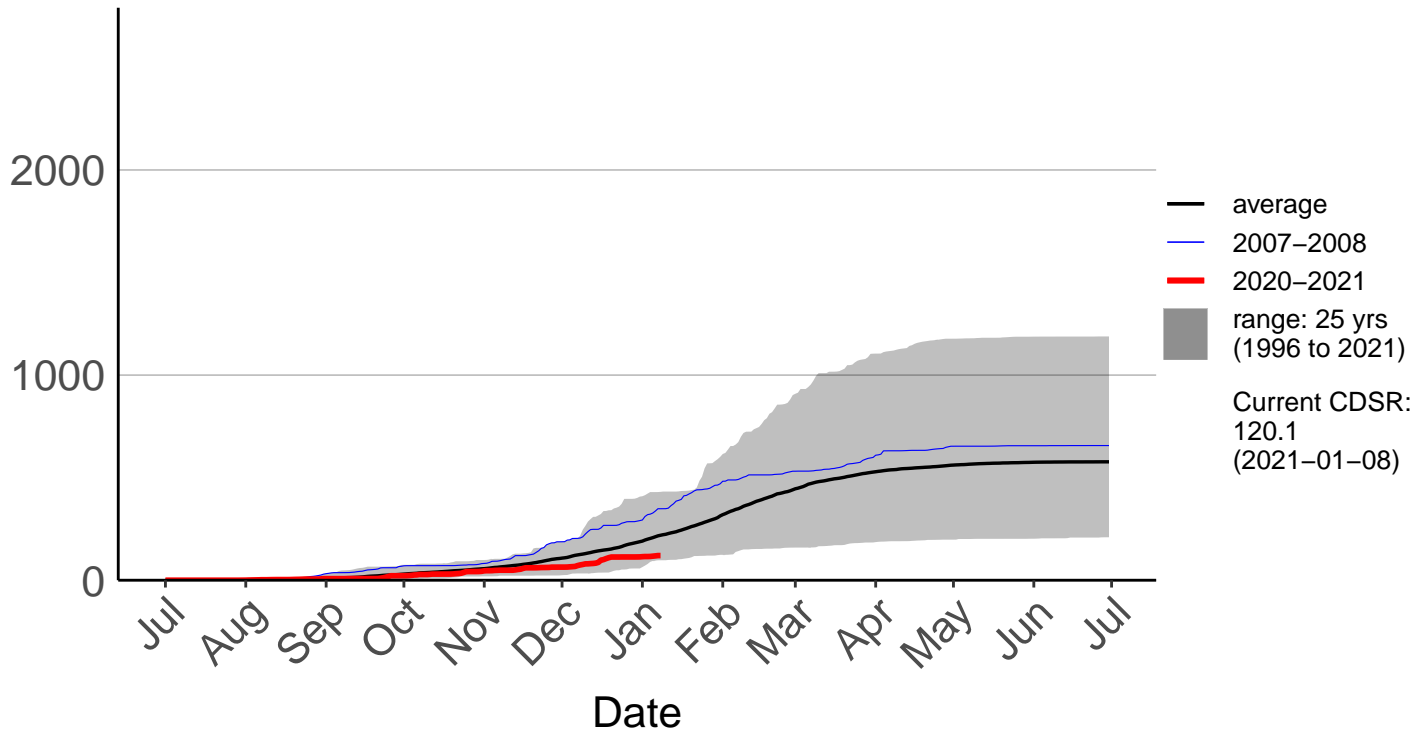

Christchurch Aero SYNOP

Cumulative Daily Severity Rating

Diamond Harbour Raws

Cumulative Daily Severity Rating

Early Valley Raws

Cumulative Daily Severity Rating

Forest Plains Raws

Cumulative Daily Severity Rating

Godley Head Raws

Cumulative Daily Severity Rating

Hanmer Forest Ews

Cumulative Daily Severity Rating

Le Bons Bay Aws

Cumulative Daily Severity Rating

Lees Valley Raws

Cumulative Daily Severity Rating

Leeston Raws

Cumulative Daily Severity Rating

McLeans Raws

Cumulative Daily Severity Rating

Motukarara Raws

Cumulative Daily Severity Rating

— average
— 2007-2008
— 2020-2021
■ range: 22 yrs (1999 to 2021)

Current CDSR: 850.8 (2021-01-08)

Omihi Raws

Cumulative Daily Severity Rating

— average
— 2020–2021
■ range: 4 yrs (2017 to 2021)
Current CDSR: 163.1 (2021-01-08)

Date

Oxford 2 Raws

Cumulative Daily Severity Rating

Oxford Raws – DISCONTINUED