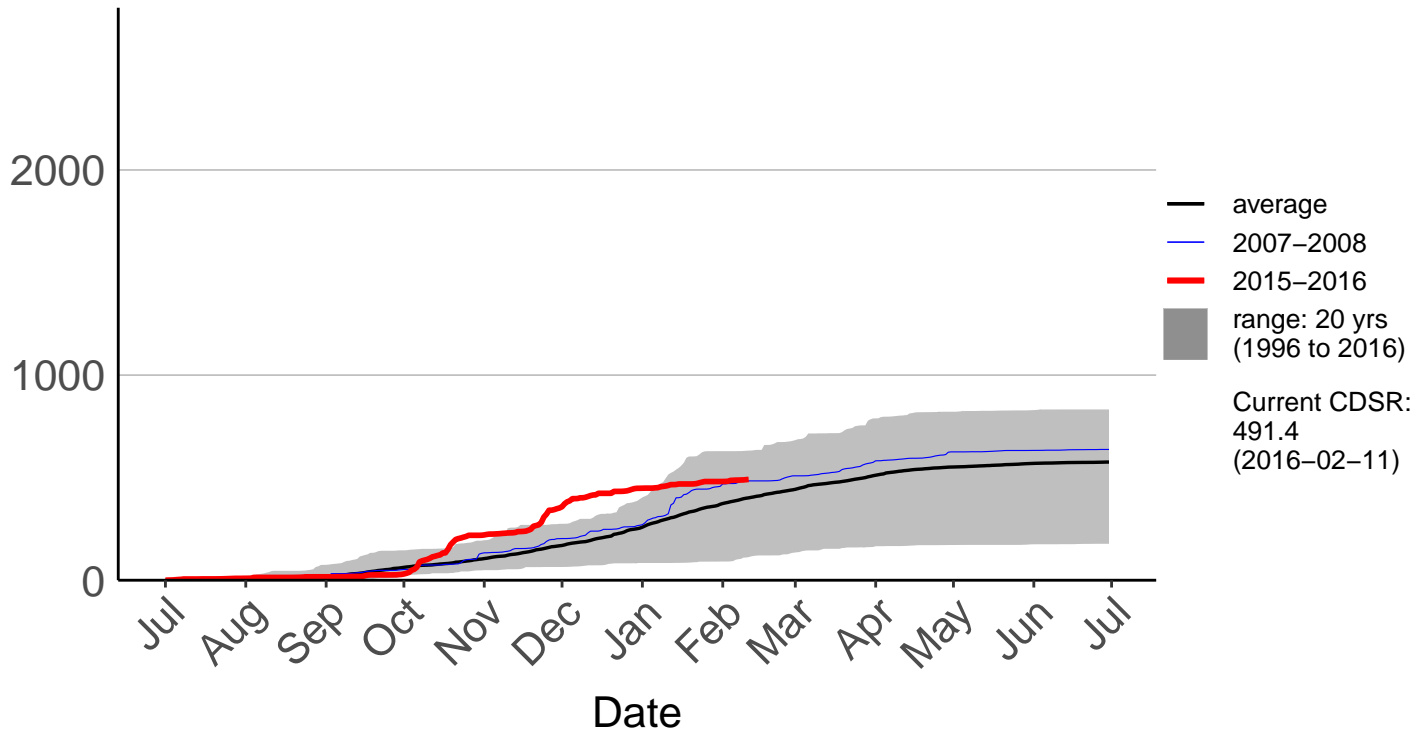

Albury Raws

Cumulative Daily Severity Rating

Ashburton Plains Raws – DISCONTINUED

Cumulative Daily Severity Rating

Ashley Raws

Cumulative Daily Severity Rating

Balmoral Raws

Cumulative Daily Severity Rating

Bottle Lake Forest Raws

Cumulative Daily Severity Rating

Burnham Raws

Cumulative Daily Severity Rating

Cass Raws

Cumulative Daily Severity Rating

Cheviot Raws

Cumulative Daily Severity Rating

Leeston Raws

Cumulative Daily Severity Rating

McLeans Raws

Cumulative Daily Severity Rating

Motukarara Raws

Cumulative Daily Severity Rating

— average
— 2007-2008
— 2020-2021
■ range: 22 yrs (1999 to 2021)

Current CDSR: 850.8 (2021-01-08)