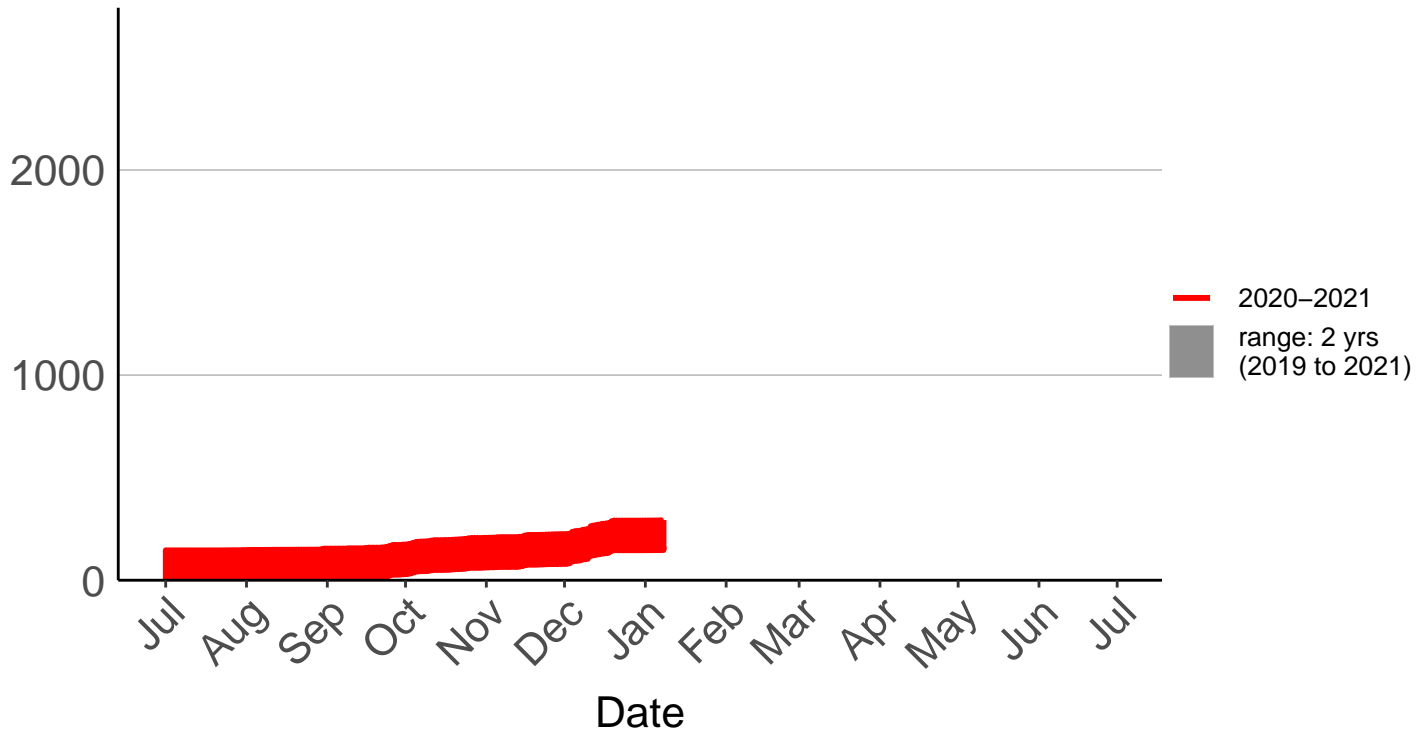

Omihi Raws

Cumulative Daily Severity Rating

— average
— 2020–2021
■ range: 4 yrs (2017 to 2021)
Current CDSR: 163.1 (2021-01-08)

Date

Oxford 2 Raws

Cumulative Daily Severity Rating

Oxford Raws – DISCONTINUED

Cumulative Daily Severity Rating

Panama Road Raws

Cumulative Daily Severity Rating

Salt Water Creek Raws

Cumulative Daily Severity Rating

Snowdon Raws

Cumulative Daily Severity Rating

Southbridge Raws

Cumulative Daily Severity Rating

Te Oka Raws

Cumulative Daily Severity Rating

West Melton Raws

Cumulative Daily Severity Rating

— average
— 2020–2021
■ range: 2 yrs (2019 to 2021)
Current CDSR: 466.4 (2021-01-08)