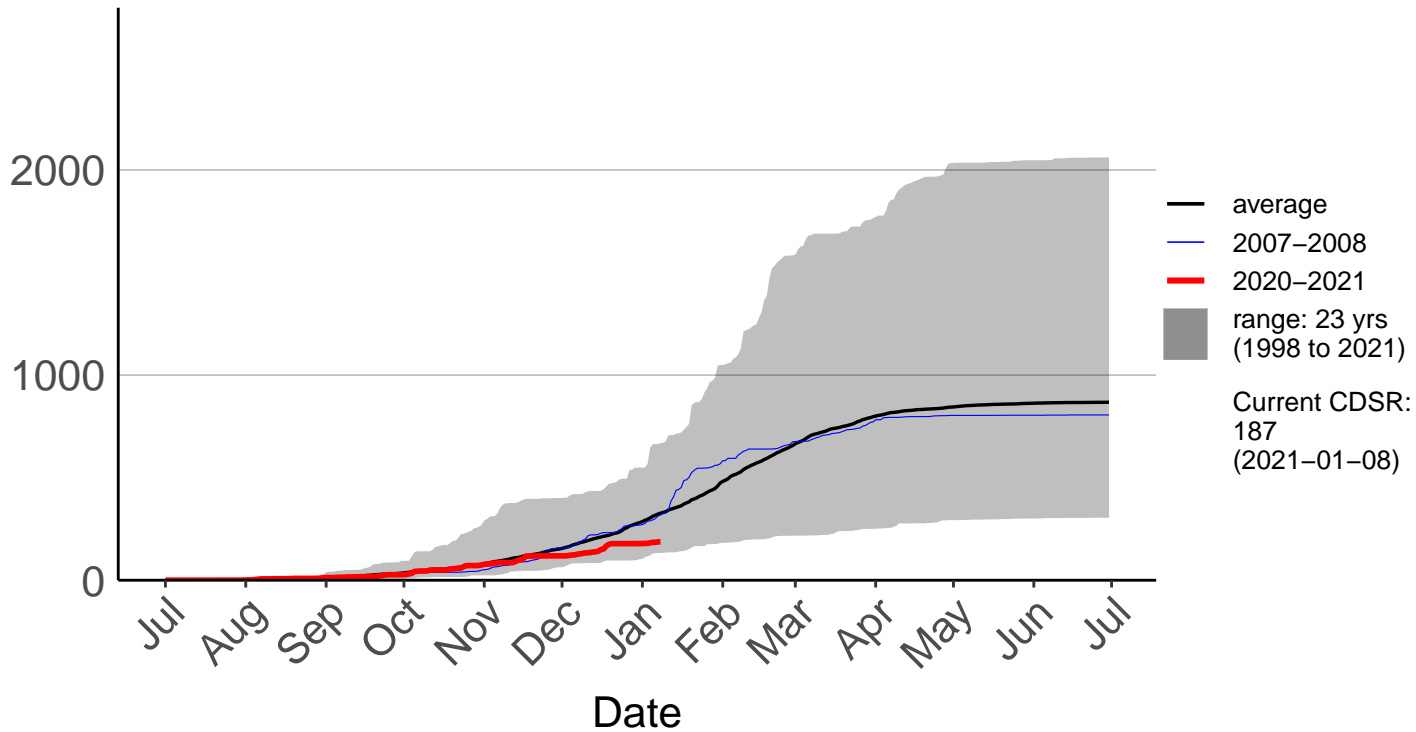

Godley Head Raws

Cumulative Daily Severity Rating

Hanmer Forest Ews

Cumulative Daily Severity Rating

Le Bons Bay Aws

Cumulative Daily Severity Rating

Lees Valley Raws

Cumulative Daily Severity Rating

Leeston Raws

Cumulative Daily Severity Rating

McLeans Raws

Cumulative Daily Severity Rating

Motukarara Raws

Cumulative Daily Severity Rating

— average
— 2007-2008
— 2020-2021
■ range: 22 yrs (1999 to 2021)

Current CDSR: 850.8 (2021-01-08)

Omihi Raws

Cumulative Daily Severity Rating

— average
— 2020–2021
■ range: 4 yrs (2017 to 2021)
Current CDSR: 163.1 (2021-01-08)

Date

Oxford 2 Raws

Cumulative Daily Severity Rating

Oxford Raws – DISCONTINUED