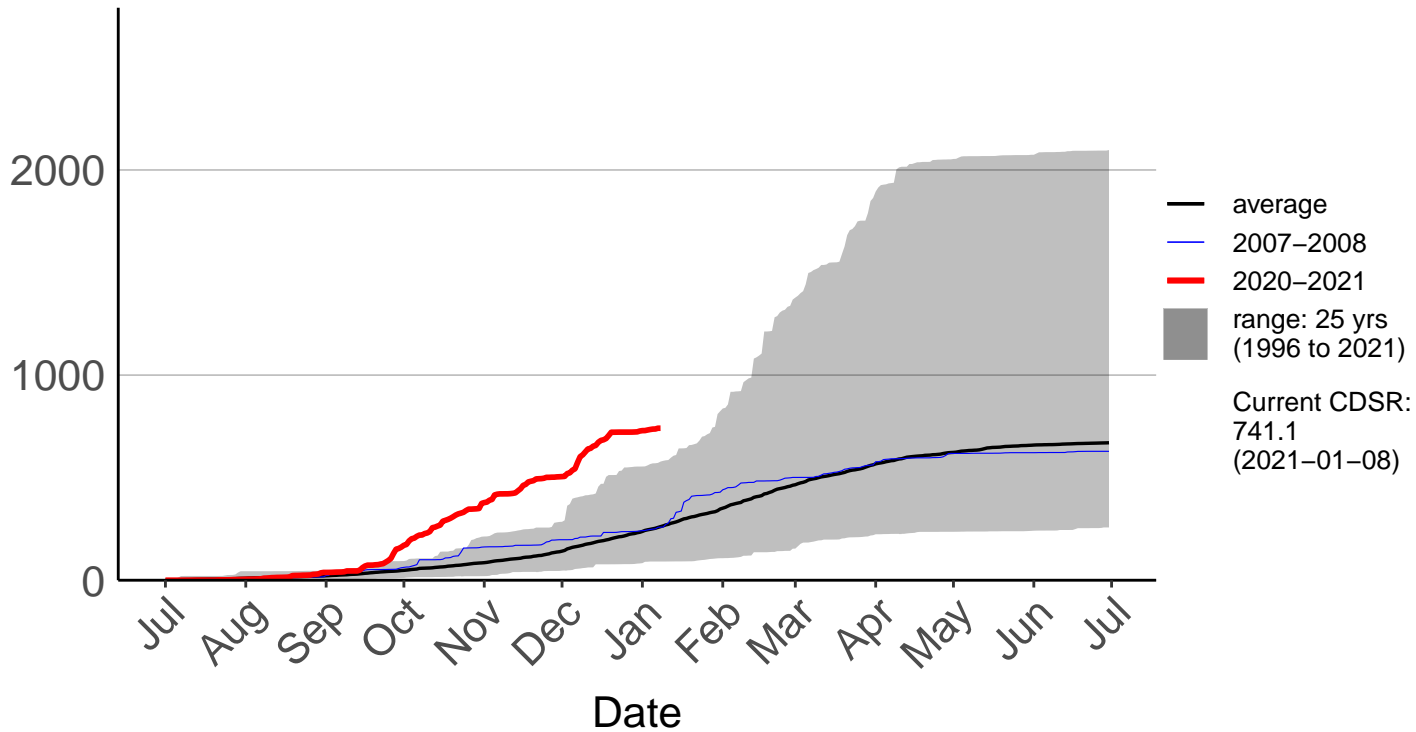

Godley Head Raws

Cumulative Daily Severity Rating

Hanmer Forest Ews

Cumulative Daily Severity Rating

Le Bons Bay Aws

Cumulative Daily Severity Rating

Lees Valley Raws

Cumulative Daily Severity Rating

Leeston Raws

Cumulative Daily Severity Rating

McLeans Raws

Cumulative Daily Severity Rating

Motukarara Raws

Cumulative Daily Severity Rating

— average
— 2007-2008
— 2020-2021
■ range: 22 yrs (1999 to 2021)

Current CDSR: 850.8 (2021-01-08)

Omihi Raws

Cumulative Daily Severity Rating

— average
— 2020–2021
■ range: 4 yrs (2017 to 2021)
Current CDSR: 163.1 (2021-01-08)

Date

Oxford 2 Raws

Cumulative Daily Severity Rating

Oxford Raws – DISCONTINUED