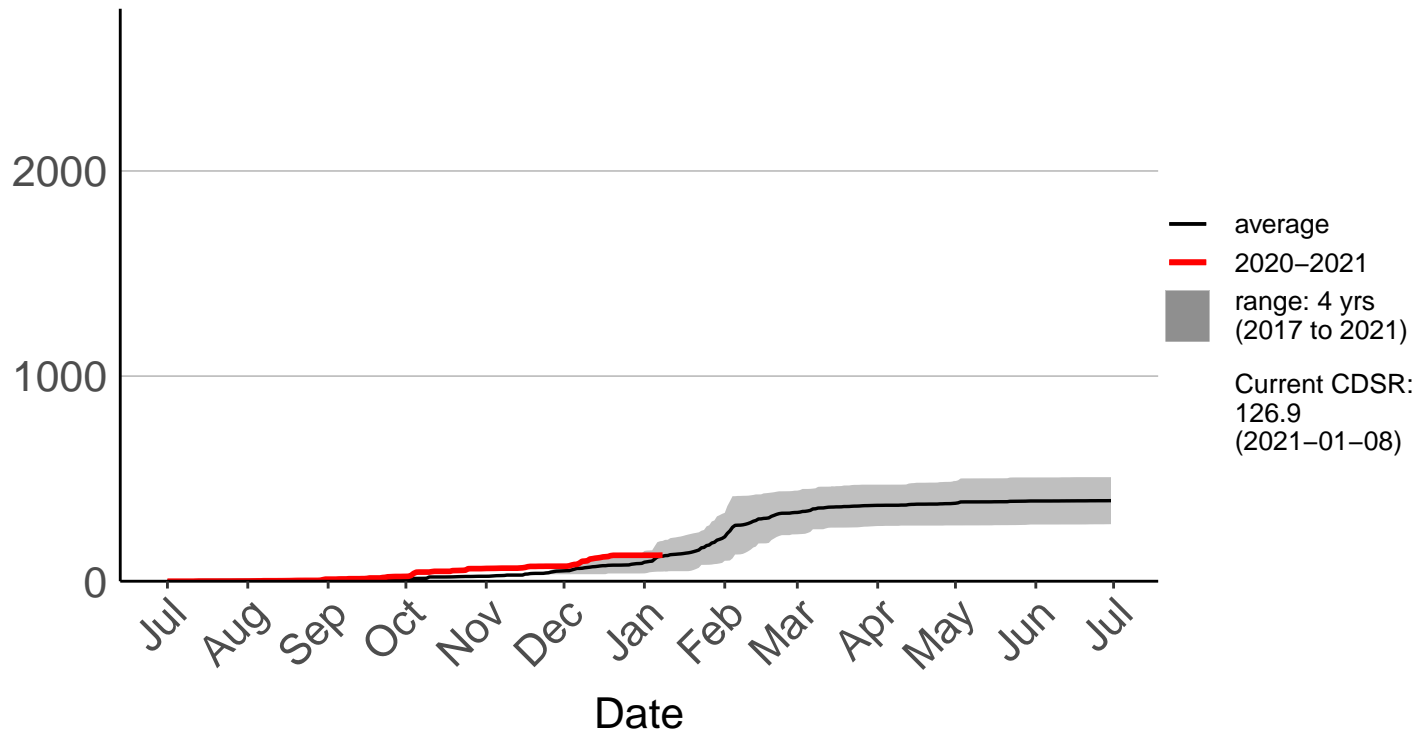

Leeston Raws

Cumulative Daily Severity Rating

McLeans Raws

Cumulative Daily Severity Rating

Motukarara Raws

Cumulative Daily Severity Rating

— average
— 2007-2008
— 2020-2021
■ range: 22 yrs (1999 to 2021)

Current CDSR: 850.8 (2021-01-08)

Omihi Raws

Cumulative Daily Severity Rating

— average
— 2020–2021
■ range: 4 yrs (2017 to 2021)
Current CDSR: 163.1 (2021-01-08)

Date

Oxford 2 Raws

Cumulative Daily Severity Rating

Oxford Raws – DISCONTINUED