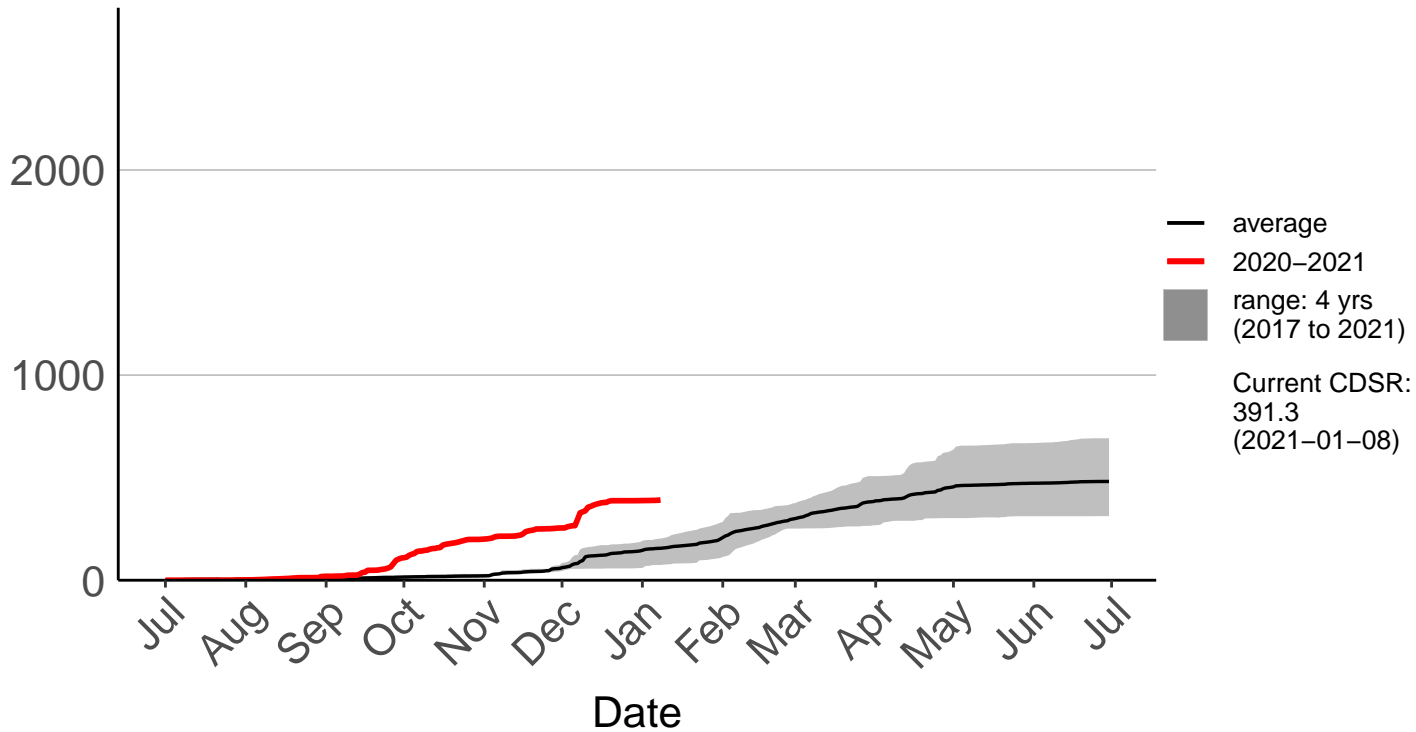

Christchurch Aero SYNOP

Cumulative Daily Severity Rating

Diamond Harbour Raws

Cumulative Daily Severity Rating

Early Valley Raws

Cumulative Daily Severity Rating

Forest Plains Raws

Cumulative Daily Severity Rating

Godley Head Raws

Cumulative Daily Severity Rating

Hanmer Forest Ews

Cumulative Daily Severity Rating

Le Bons Bay Aws

Cumulative Daily Severity Rating

Lees Valley Raws

Cumulative Daily Severity Rating

Leeston Raws

Cumulative Daily Severity Rating

McLeans Raws

Cumulative Daily Severity Rating

Motukarara Raws

Cumulative Daily Severity Rating

— average
— 2007-2008
— 2020-2021
■ range: 22 yrs (1999 to 2021)

Current CDSR: 850.8 (2021-01-08)