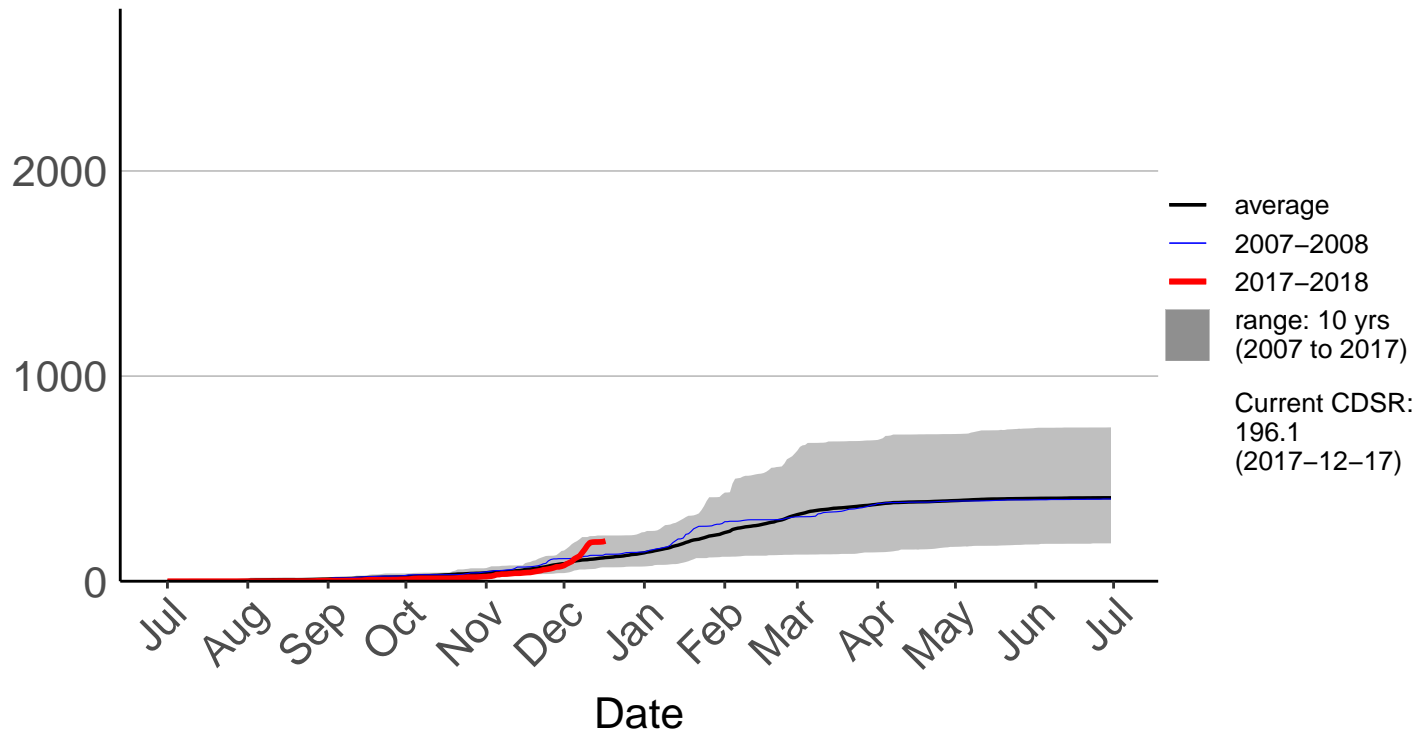

Oxford Raws – DISCONTINUED

Cumulative Daily Severity Rating