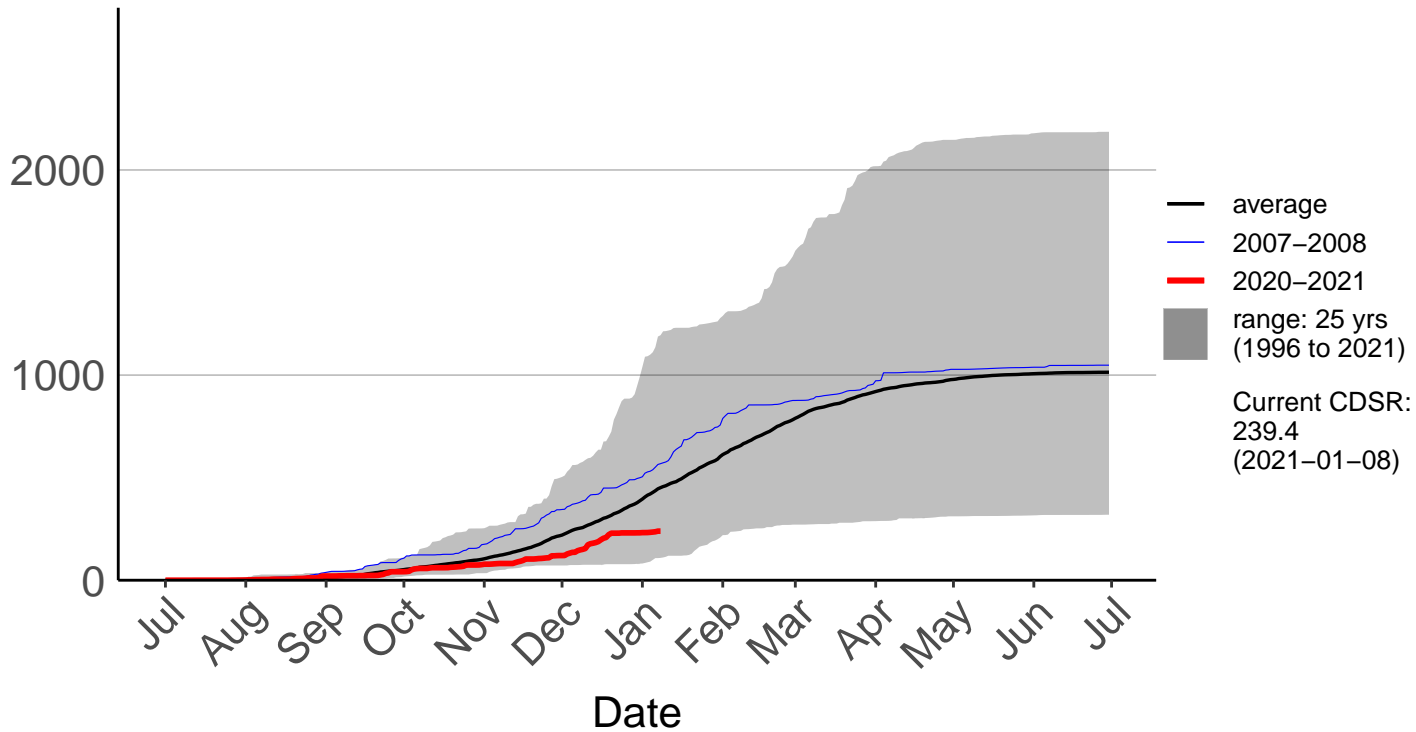

Albury Raws

Cumulative Daily Severity Rating

Ashburton Plains Raws – DISCONTINUED

Cumulative Daily Severity Rating

Ashley Raws

Cumulative Daily Severity Rating

Balmoral Raws

Cumulative Daily Severity Rating

Bottle Lake Forest Raws

Cumulative Daily Severity Rating

Burnham Raws

Cumulative Daily Severity Rating

Cass Raws

Cumulative Daily Severity Rating

Cheviot Raws

Cumulative Daily Severity Rating

Leeston Raws

Cumulative Daily Severity Rating

McLeans Raws

Cumulative Daily Severity Rating

Motukarara Raws

Cumulative Daily Severity Rating

— average
— 2007-2008
— 2020-2021
■ range: 22 yrs (1999 to 2021)

Current CDSR: 850.8 (2021-01-08)

Omihi Raws

Cumulative Daily Severity Rating

— average
— 2020–2021
■ range: 4 yrs (2017 to 2021)
Current CDSR: 163.1 (2021-01-08)

Date

Oxford 2 Raws

Cumulative Daily Severity Rating

Oxford Raws – DISCONTINUED