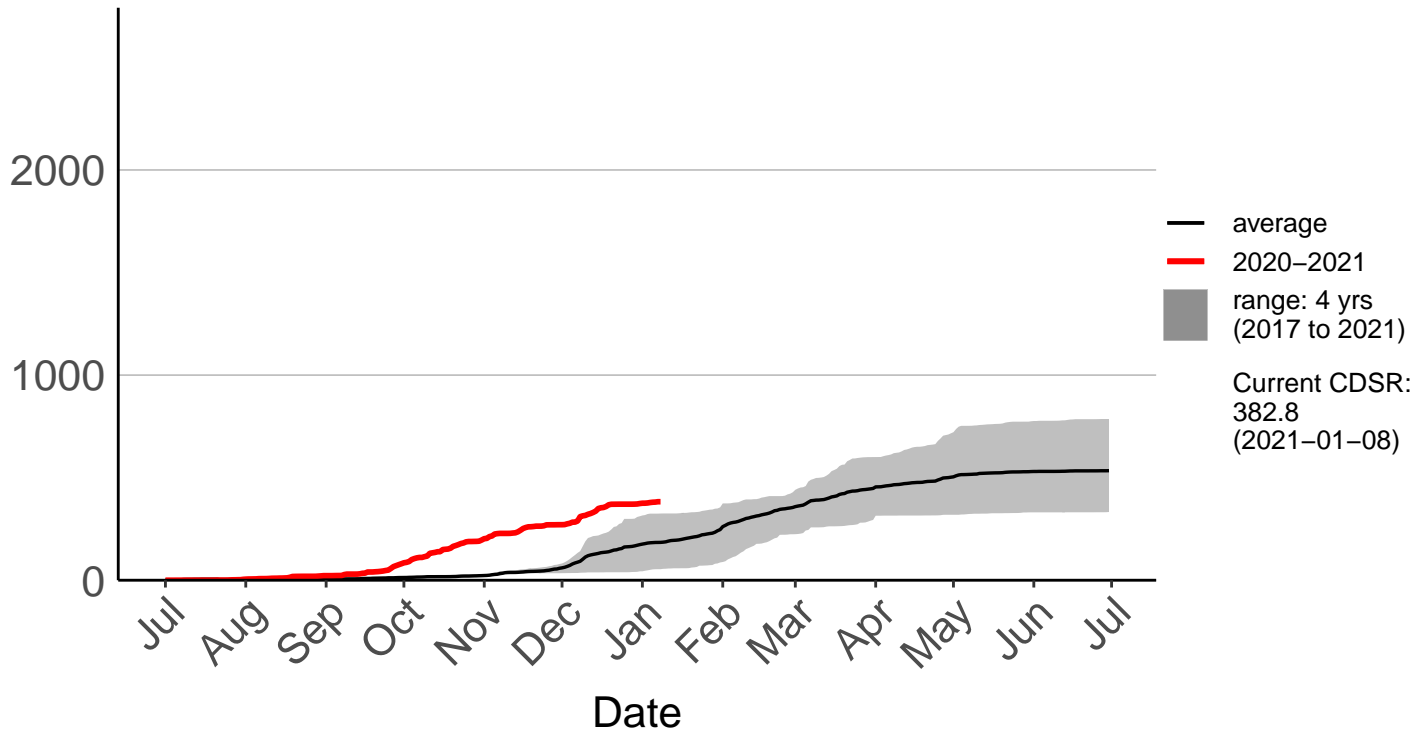

Diamond Harbour Raws

Cumulative Daily Severity Rating