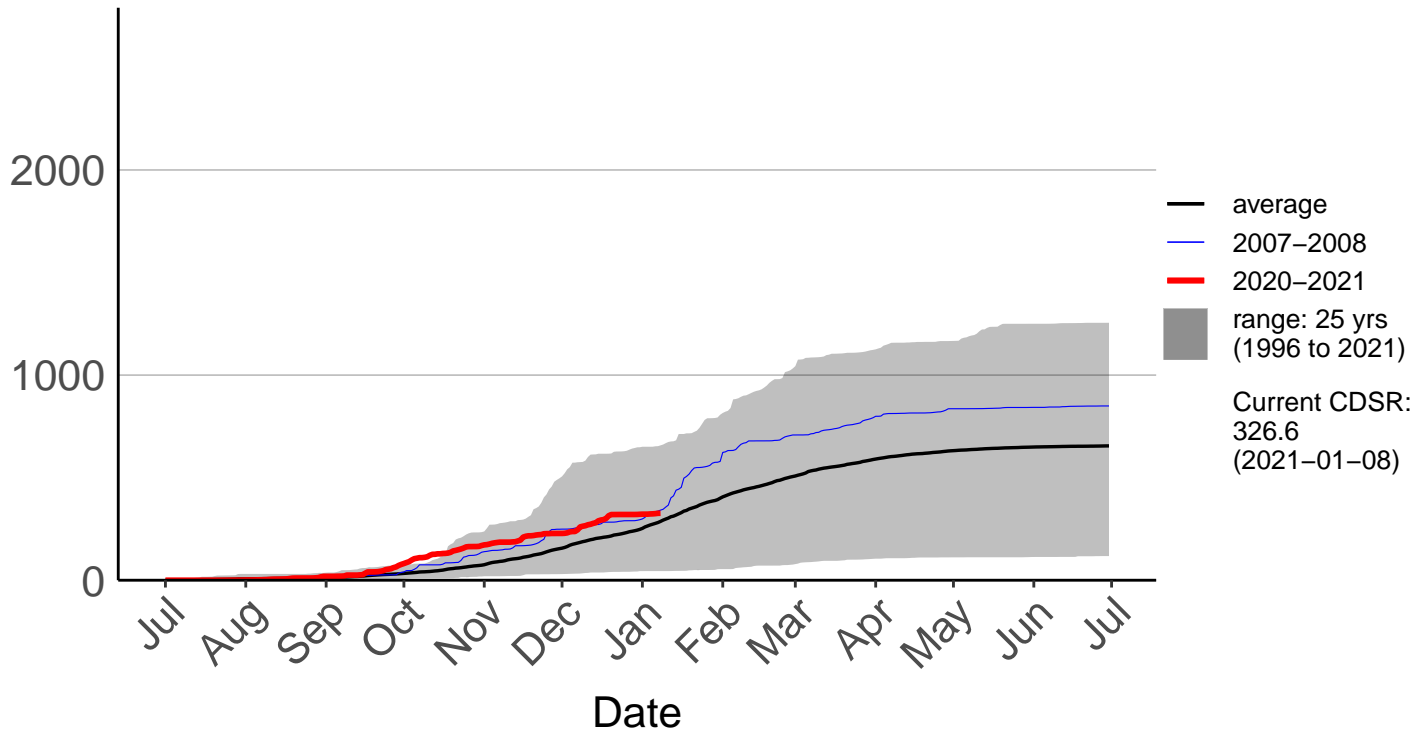

Albury Raws

Cumulative Daily Severity Rating

Ashburton Plains Raws – DISCONTINUED

Cumulative Daily Severity Rating

Ashley Raws

Cumulative Daily Severity Rating

Balmoral Raws

Cumulative Daily Severity Rating

Bottle Lake Forest Raws

Cumulative Daily Severity Rating

Burnham Raws

Cumulative Daily Severity Rating

Cass Raws

Cumulative Daily Severity Rating

Cheviot Raws

Cumulative Daily Severity Rating

Leeston Raws

Cumulative Daily Severity Rating

McLeans Raws

Cumulative Daily Severity Rating

Motukarara Raws

Cumulative Daily Severity Rating

— average
— 2007-2008
— 2020-2021
■ range: 22 yrs (1999 to 2021)

Current CDSR: 850.8 (2021-01-08)

Omihi Raws

Cumulative Daily Severity Rating

— average
— 2020–2021
■ range: 4 yrs (2017 to 2021)
Current CDSR: 163.1 (2021-01-08)

Date

Oxford 2 Raws

Cumulative Daily Severity Rating

Oxford Raws – DISCONTINUED