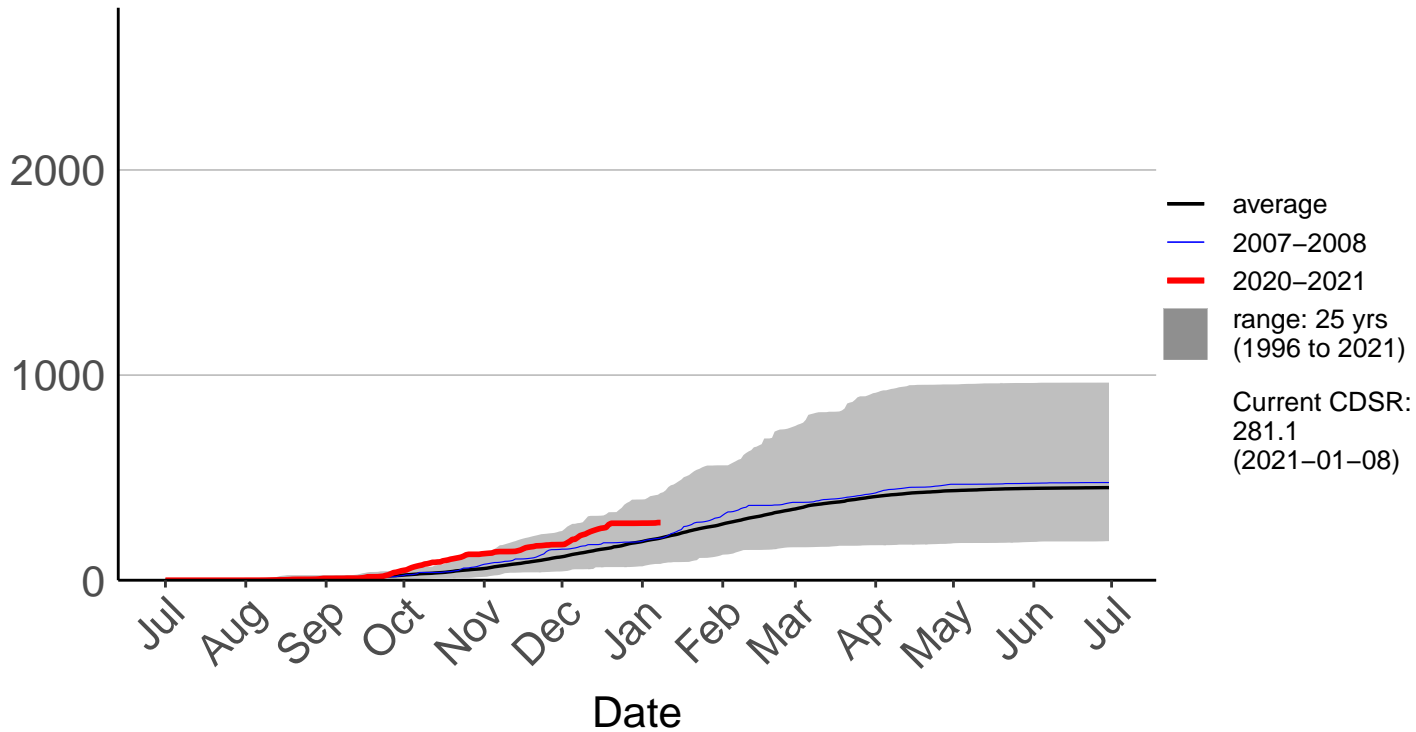

Albury Raws

Cumulative Daily Severity Rating

Ashburton Plains Raws – DISCONTINUED

Cumulative Daily Severity Rating

Ashley Raws

Cumulative Daily Severity Rating

Balmoral Raws

Cumulative Daily Severity Rating

Bottle Lake Forest Raws

Cumulative Daily Severity Rating

Burnham Raws

Cumulative Daily Severity Rating

Cass Raws

Cumulative Daily Severity Rating

Cheviot Raws

Cumulative Daily Severity Rating

Leeston Raws

Cumulative Daily Severity Rating

McLeans Raws

Cumulative Daily Severity Rating

Motukarara Raws

Cumulative Daily Severity Rating

— average
— 2007-2008
— 2020-2021
■ range: 22 yrs (1999 to 2021)

Current CDSR: 850.8 (2021-01-08)