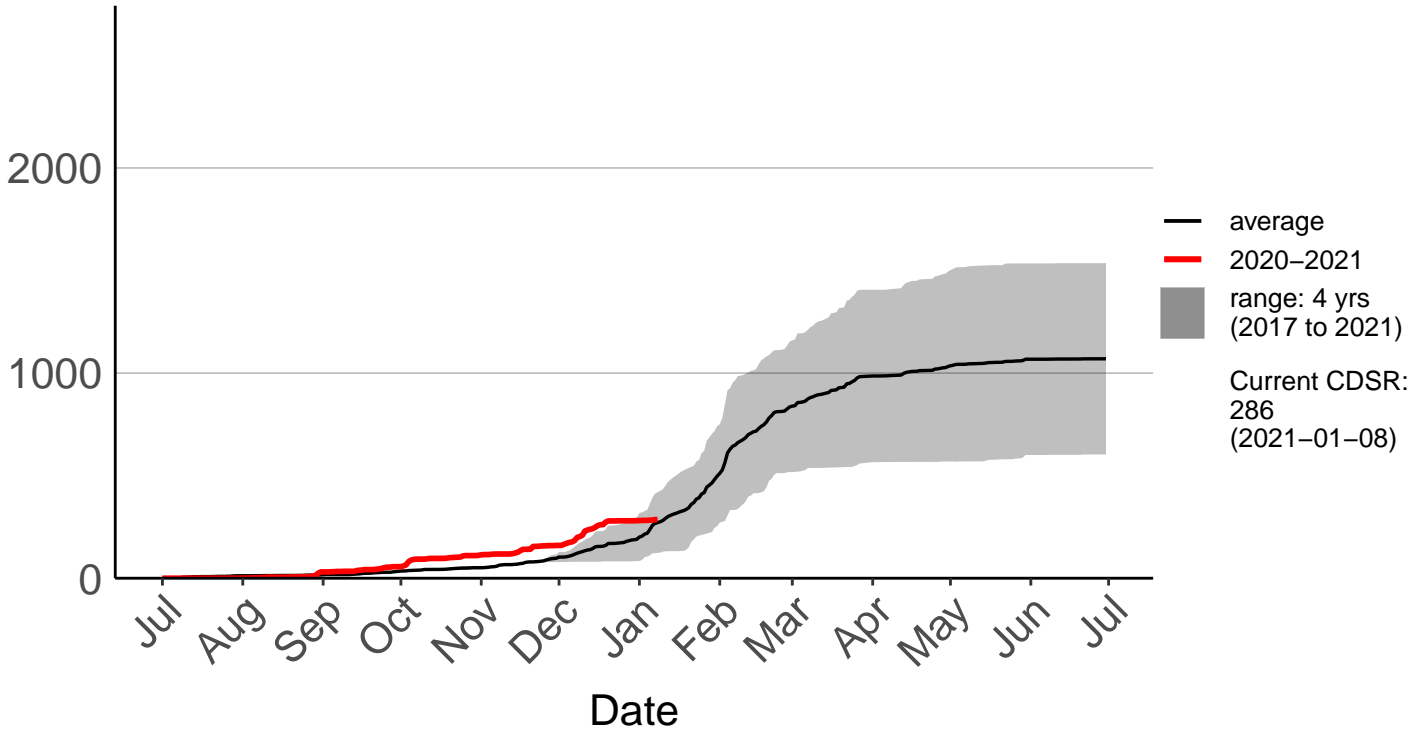

Bottle Lake Forest Raws

Cumulative Daily Severity Rating

Burnham Raws

Cumulative Daily Severity Rating

Cass Raws

Cumulative Daily Severity Rating

Cheviot Raws

Cumulative Daily Severity Rating

Leeston Raws

Cumulative Daily Severity Rating

McLeans Raws

Cumulative Daily Severity Rating

Motukarara Raws

Cumulative Daily Severity Rating

— average
— 2007-2008
— 2020-2021
■ range: 22 yrs (1999 to 2021)

Current CDSR: 850.8 (2021-01-08)