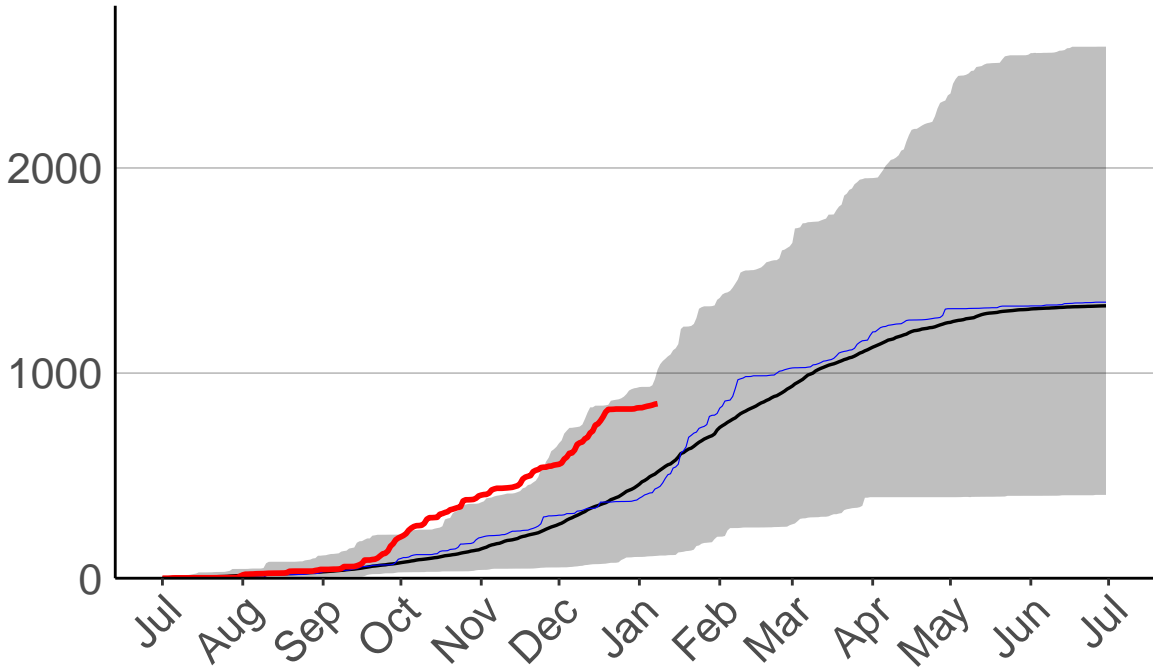

Godley Head Raws

Cumulative Daily Severity Rating

Hanmer Forest Ews

Cumulative Daily Severity Rating

Le Bons Bay Aws

Cumulative Daily Severity Rating

Lees Valley Raws

Cumulative Daily Severity Rating

Leeston Raws

Cumulative Daily Severity Rating

McLeans Raws

Cumulative Daily Severity Rating

Motukarara Raws

Cumulative Daily Severity Rating

— average
— 2007-2008
— 2020-2021
■ range: 22 yrs (1999 to 2021)

Current CDSR: 850.8 (2021-01-08)

Omihi Raws

Cumulative Daily Severity Rating

— average
— 2020–2021
■ range: 4 yrs (2017 to 2021)
Current CDSR: 163.1 (2021-01-08)

Date

Oxford 2 Raws

Cumulative Daily Severity Rating

Oxford Raws – DISCONTINUED