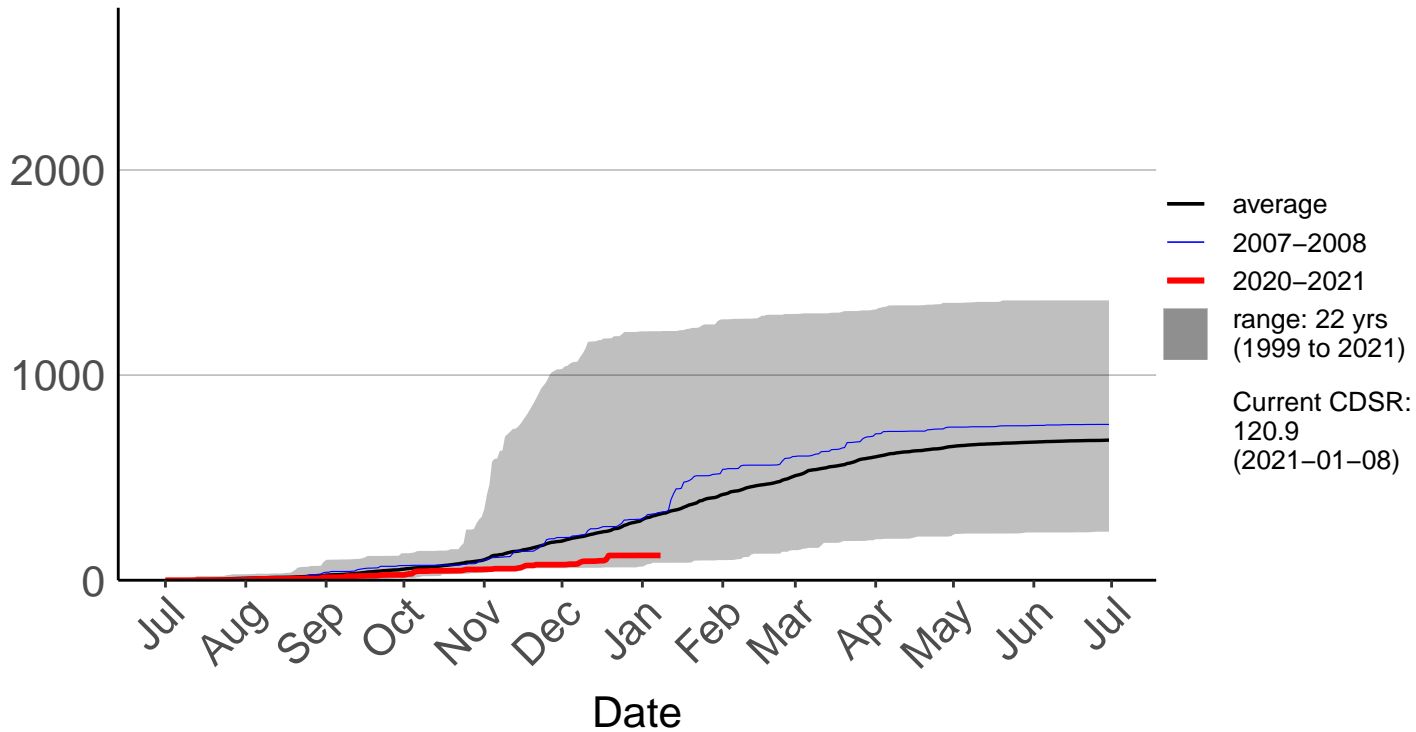

Omihi Raws

Cumulative Daily Severity Rating

— average
— 2020–2021
■ range: 4 yrs (2017 to 2021)
Current CDSR: 163.1 (2021-01-08)

Date

Oxford 2 Raws

Cumulative Daily Severity Rating

Oxford Raws – DISCONTINUED

Cumulative Daily Severity Rating

Panama Road Raws

Cumulative Daily Severity Rating

Salt Water Creek Raws

Cumulative Daily Severity Rating

Snowdon Raws

Cumulative Daily Severity Rating

Southbridge Raws

Cumulative Daily Severity Rating

Te Oka Raws

Cumulative Daily Severity Rating

West Melton Raws

Cumulative Daily Severity Rating

— average
— 2020–2021
■ range: 2 yrs (2019 to 2021)
Current CDSR: 466.4 (2021-01-08)