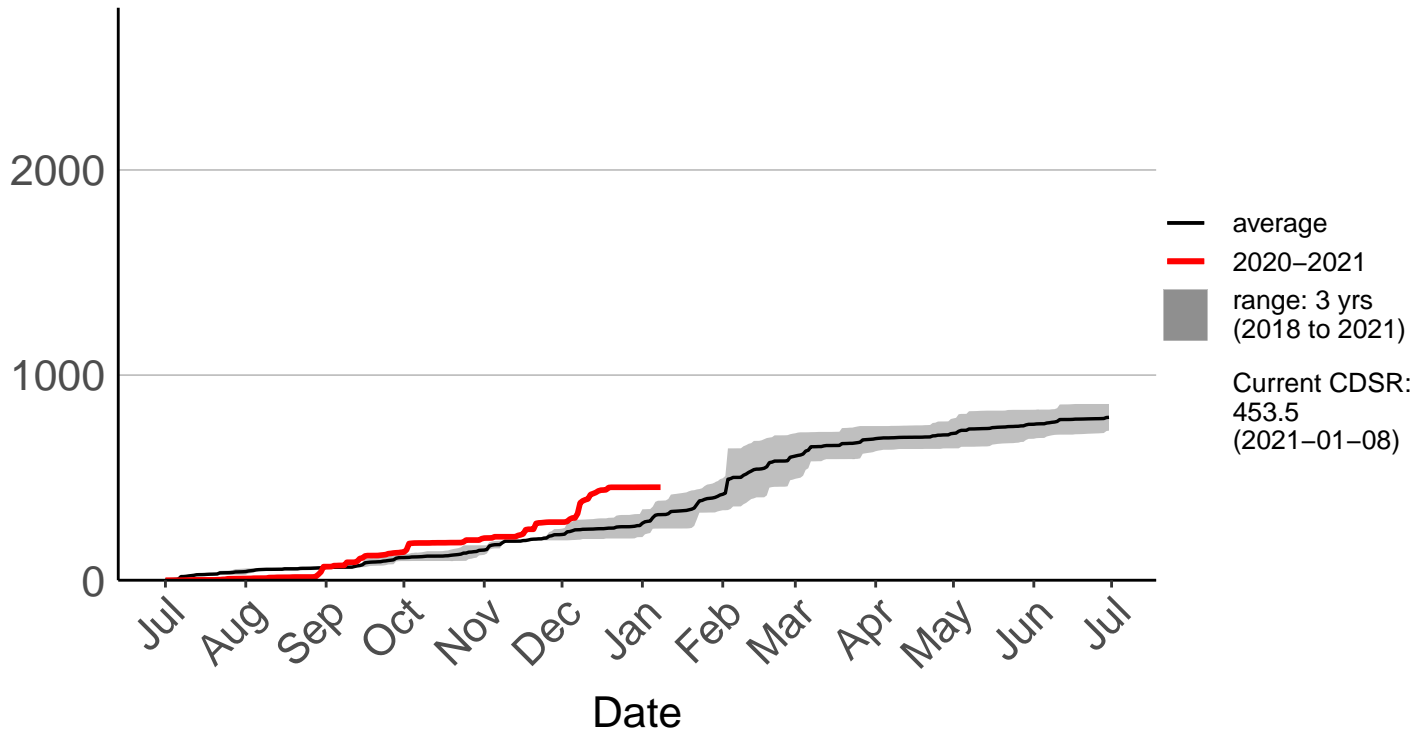

Albury Raws

Cumulative Daily Severity Rating

Ashburton Plains Raws – DISCONTINUED

Cumulative Daily Severity Rating

Ashley Raws

Cumulative Daily Severity Rating

Balmoral Raws

Cumulative Daily Severity Rating

Bottle Lake Forest Raws

Cumulative Daily Severity Rating

Burnham Raws

Cumulative Daily Severity Rating

Cass Raws

Cumulative Daily Severity Rating

Cheviot Raws

Cumulative Daily Severity Rating

Leeston Raws

Cumulative Daily Severity Rating

McLeans Raws

Cumulative Daily Severity Rating

Motukarara Raws

Cumulative Daily Severity Rating

— average
— 2007-2008
— 2020-2021
■ range: 22 yrs (1999 to 2021)

Current CDSR: 850.8 (2021-01-08)