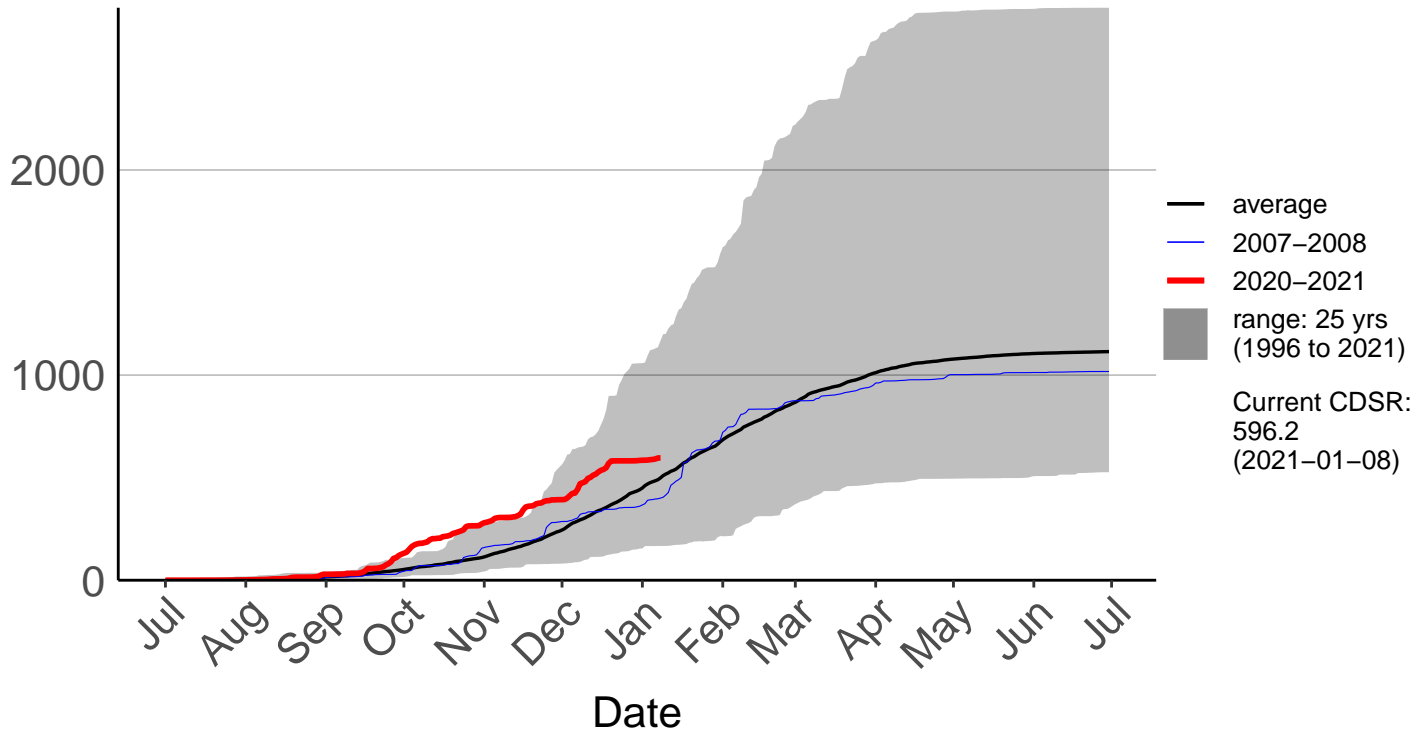

Christchurch Aero SYNOP

Cumulative Daily Severity Rating