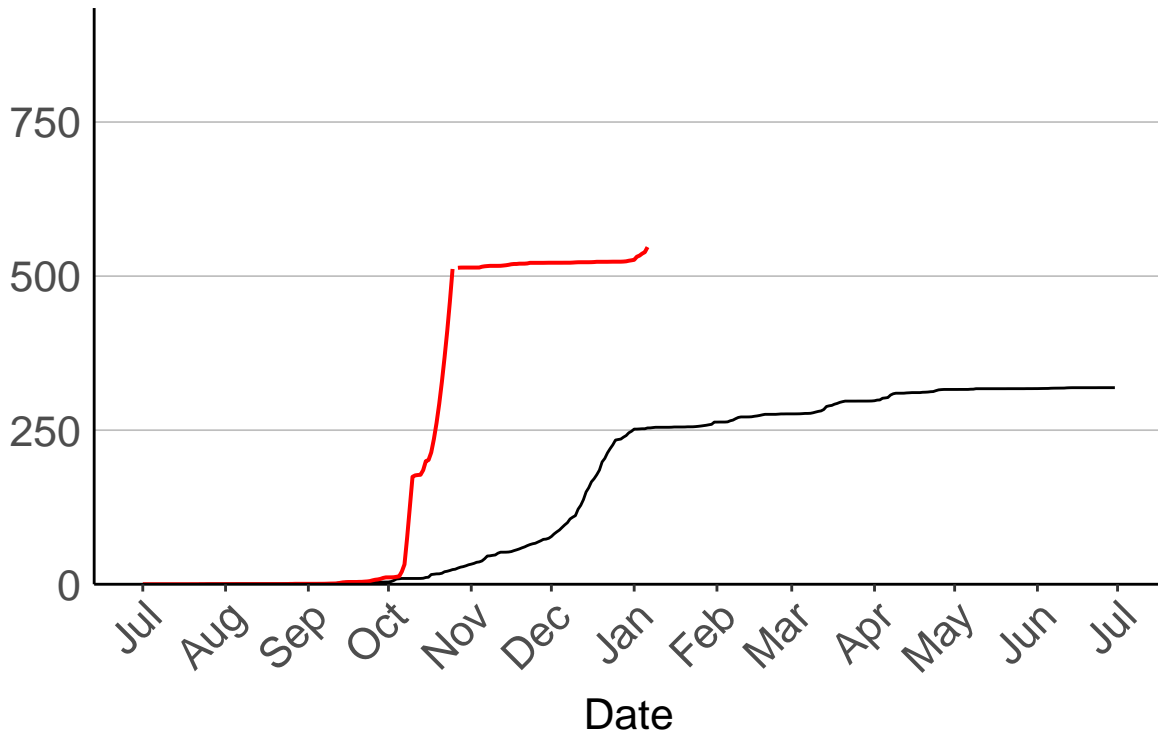

Cumulative Fire Severity Rating

Nelson Aws

Cumulative Fire Severity Rating

Nelson Raws

Cumulative Fire Severity Rating

- average
- 2004-2005
- 2018-2019
- range

Current CDSR:
547.1
(2019-01-06)

St Arnaud Raws