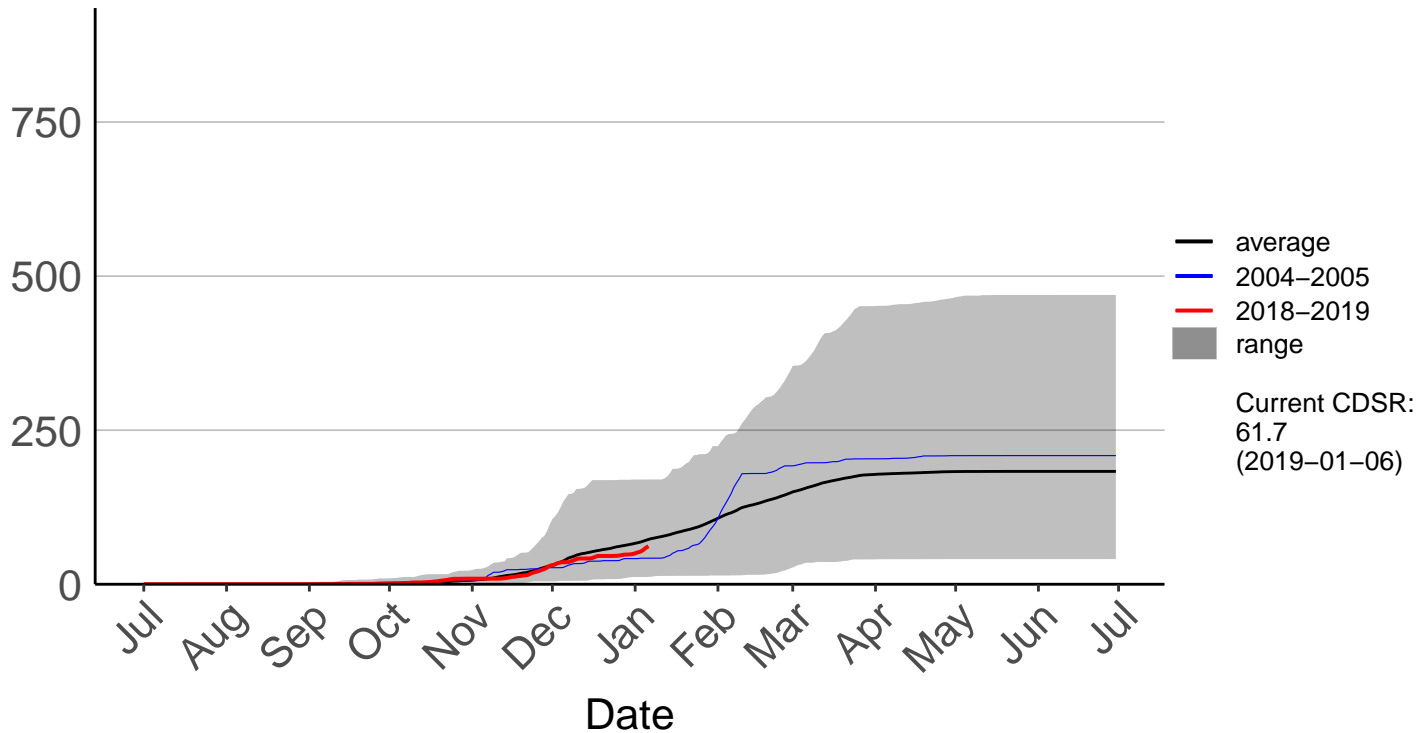

Big Pokororo 2 Raws

Cumulative Fire Severity Rating

Big Pokororo Raws

Cumulative Fire Severity Rating

Dovedale Raws

Cumulative Fire Severity Rating

Hira Raws

Murchison Raws

Cumulative Fire Severity Rating

Nelson Aws

Cumulative Fire Severity Rating

Nelson Raws

Cumulative Fire Severity Rating

- average
- 2004-2005
- 2018-2019
- range

Current CDSR:
547.1
(2019-01-06)

St Arnaud Raws