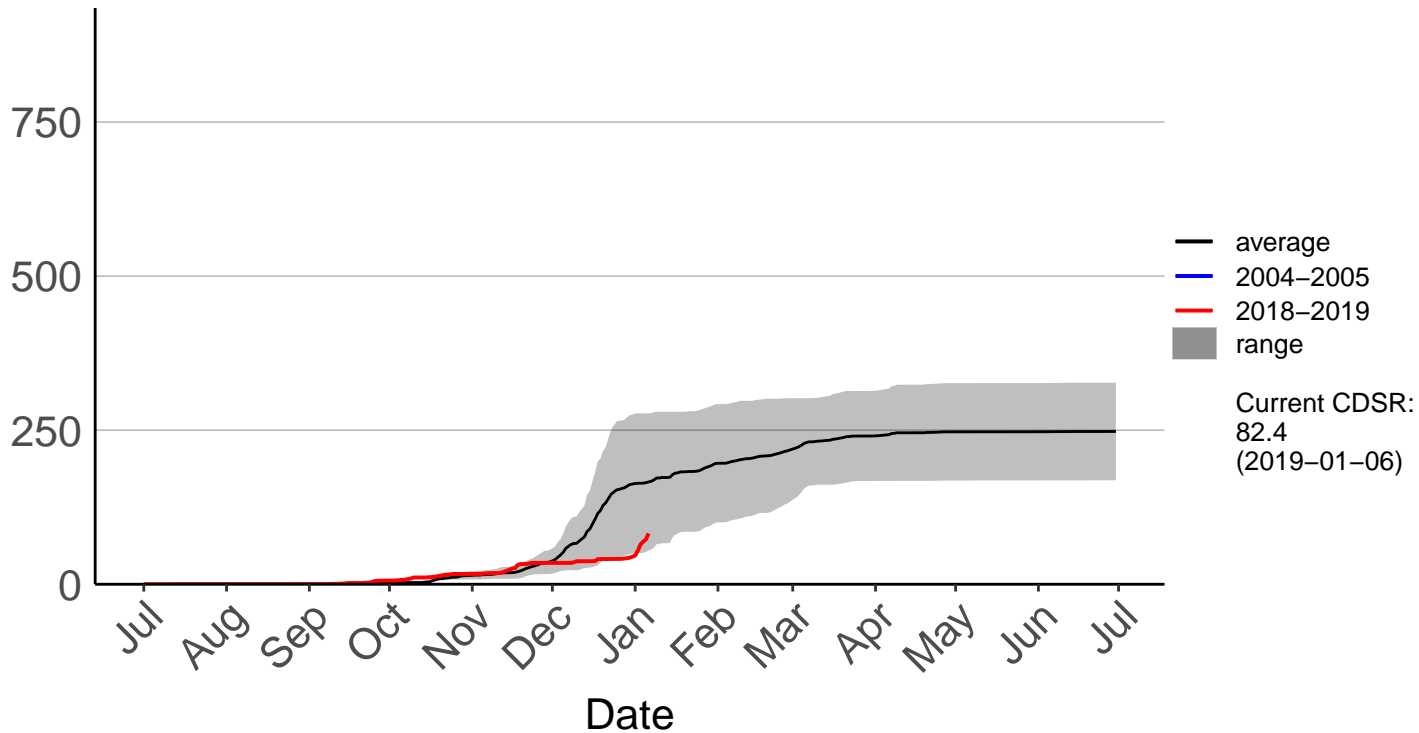

Big Pokororo 2 Raws

Cumulative Fire Severity Rating

Big Pokororo Raws

Cumulative Fire Severity Rating

Dovedale Raws

Cumulative Fire Severity Rating

Hira Raws

Murchison Raws

Cumulative Fire Severity Rating

Nelson Aws

Cumulative Fire Severity Rating

Nelson Raws

Cumulative Fire Severity Rating

- average
- 2004-2005
- 2018-2019
- range

Current CDSR:
547.1
(2019-01-06)

St Arnaud Raws