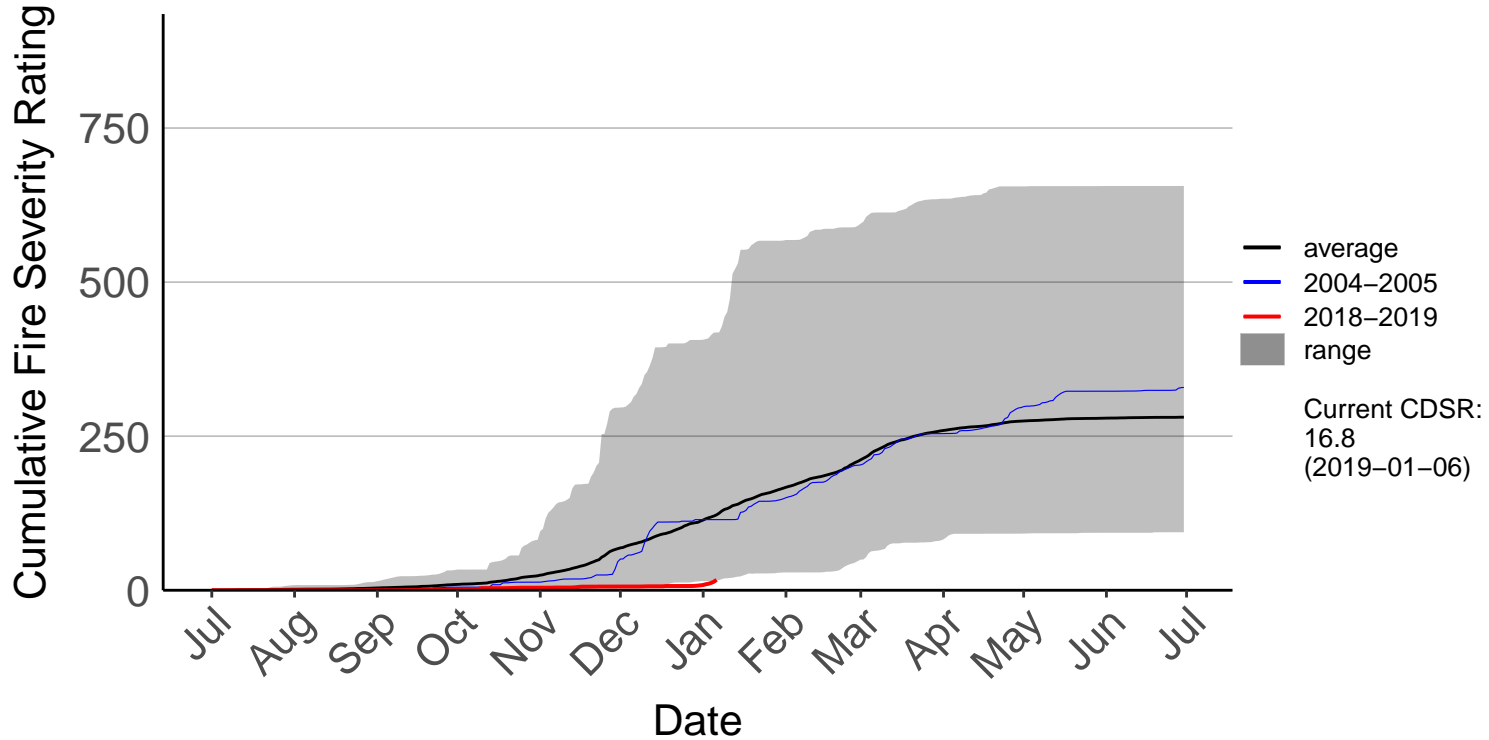

Big Pokororo 2 Raws

Cumulative Fire Severity Rating

Big Pokororo Raws

Cumulative Fire Severity Rating

Dovedale Raws

Cumulative Fire Severity Rating

Hira Raws

Murchison Raws

Cumulative Fire Severity Rating

Nelson Aws

Cumulative Fire Severity Rating

Nelson Raws

Cumulative Fire Severity Rating

- average
- 2004-2005
- 2018-2019
- range

Current CDSR:
547.1
(2019-01-06)

St Arnaud Raws