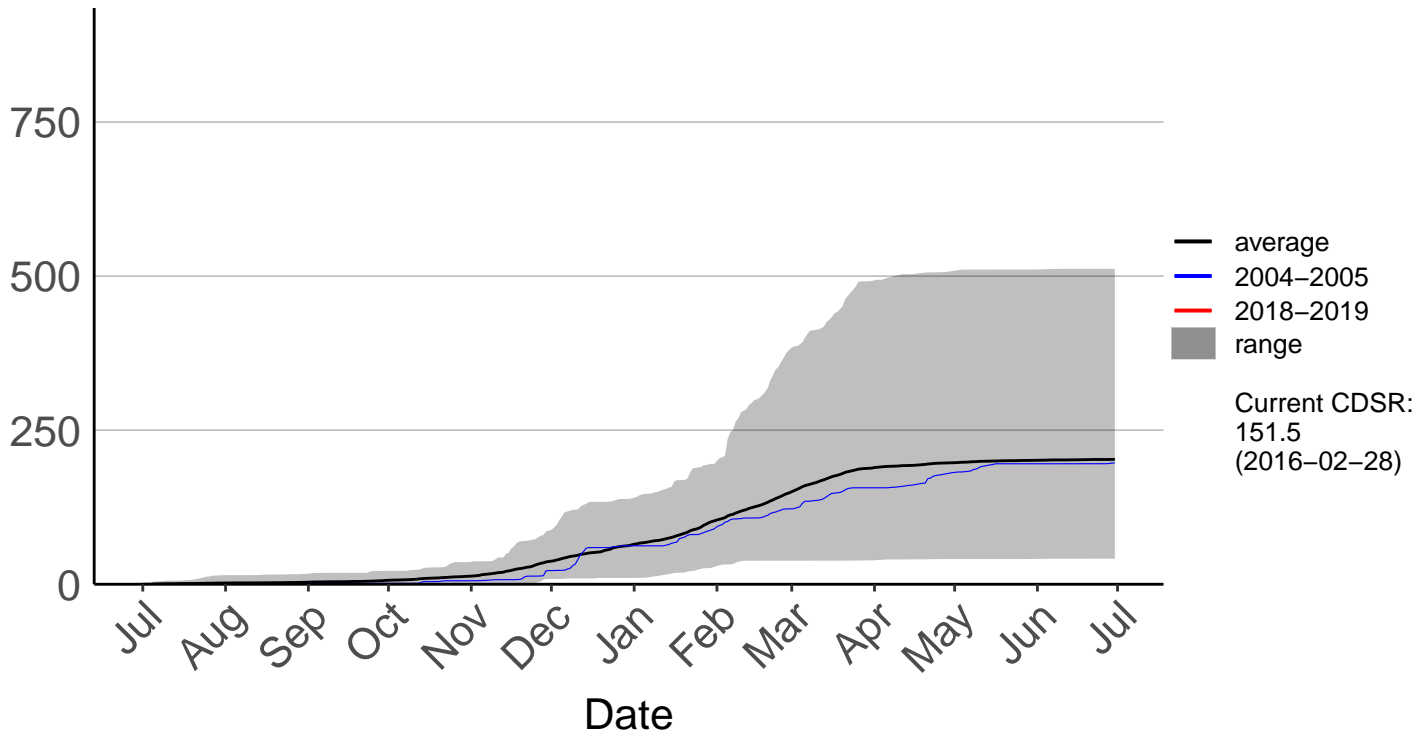

Big Pokororo 2 Raws

Cumulative Fire Severity Rating

Big Pokororo Raws

Cumulative Fire Severity Rating

Dovedale Raws

Cumulative Fire Severity Rating

Hira Raws

Murchison Raws

Cumulative Fire Severity Rating

Nelson Aws

Cumulative Fire Severity Rating

Nelson Raws

Cumulative Fire Severity Rating

- average
- 2004-2005
- 2018-2019
- range

Current CDSR:
547.1
(2019-01-06)

St Arnaud Raws