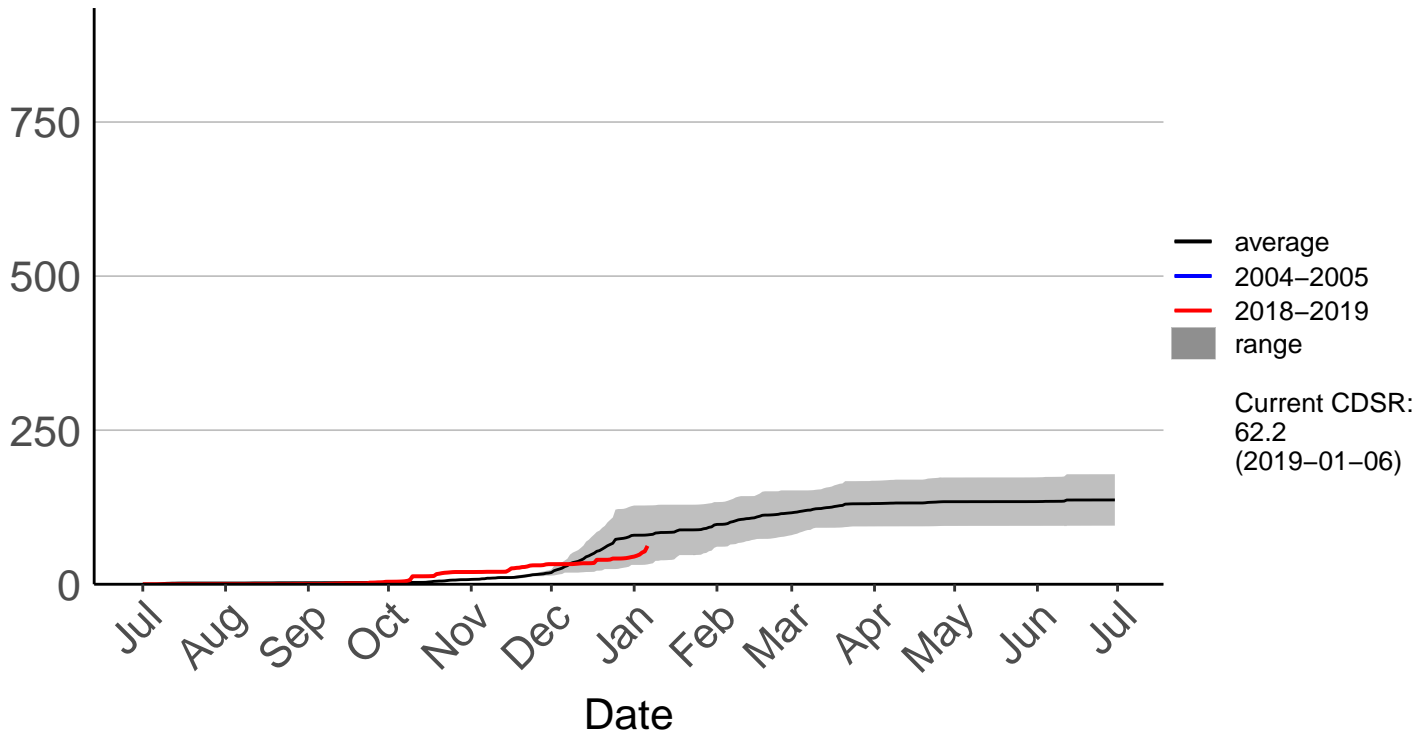

Takaka Aerodrome Raws

Cumulative Fire Severity Rating