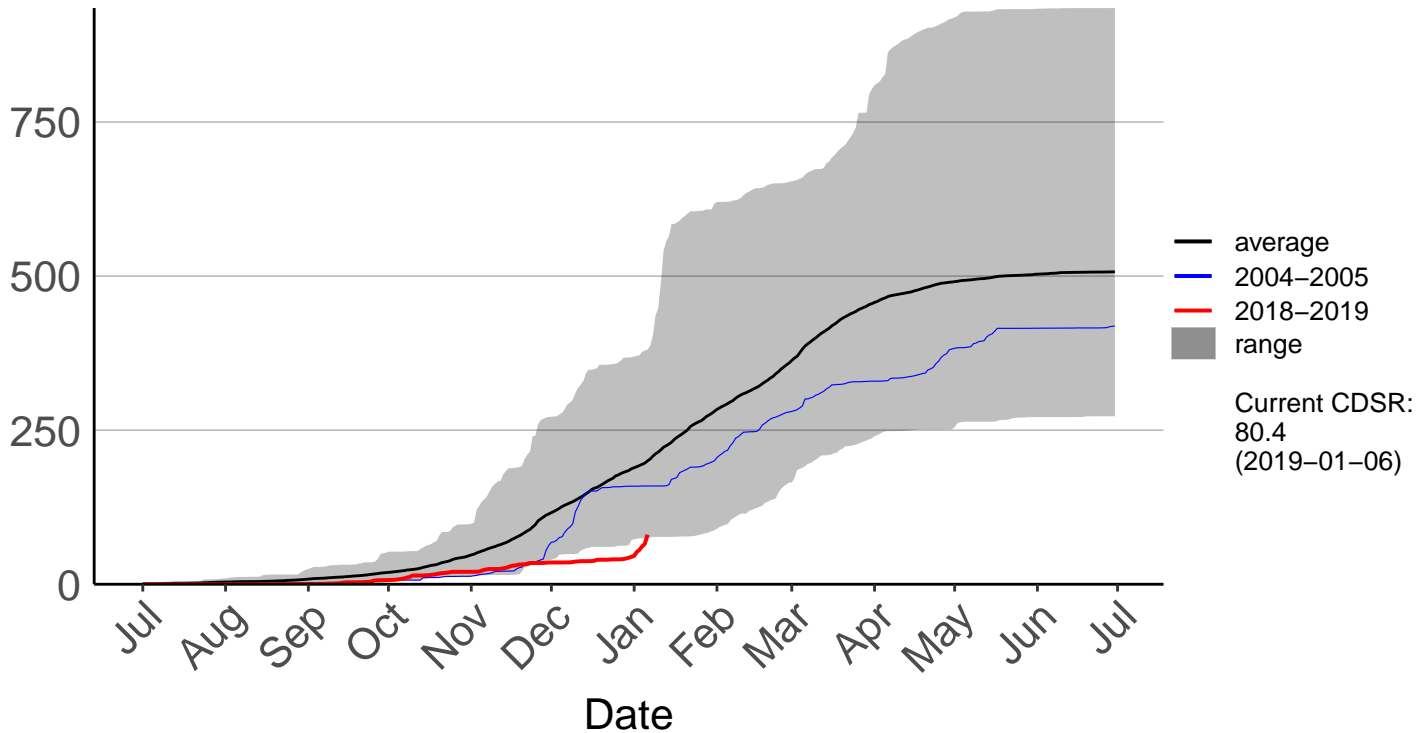

Big Pokororo 2 Raws

Cumulative Fire Severity Rating

Big Pokororo Raws

Cumulative Fire Severity Rating

Dovedale Raws

Cumulative Fire Severity Rating

Hira Raws

Murchison Raws

Cumulative Fire Severity Rating

Nelson Aws

Cumulative Fire Severity Rating

Nelson Raws

Cumulative Fire Severity Rating

- average
- 2004-2005
- 2018-2019
- range

Current CDSR:
547.1
(2019-01-06)

St Arnaud Raws