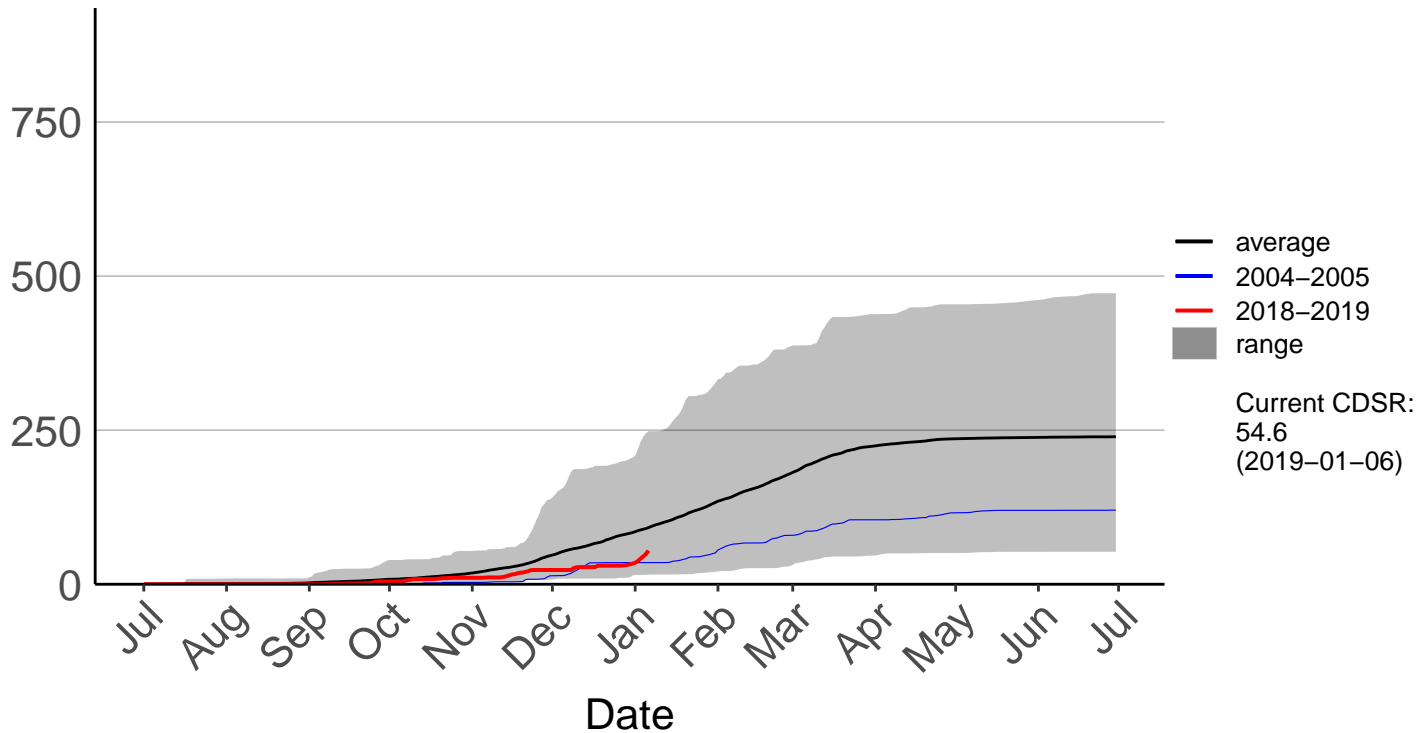

Big Pokororo 2 Raws

Cumulative Fire Severity Rating

Big Pokororo Raws

Cumulative Fire Severity Rating

Dovedale Raws

Cumulative Fire Severity Rating

Hira Raws

Murchison Raws

Cumulative Fire Severity Rating

Nelson Aws

Cumulative Fire Severity Rating

Nelson Raws

Cumulative Fire Severity Rating

- average
- 2004-2005
- 2018-2019
- range

Current CDSR:
547.1
(2019-01-06)

St Arnaud Raws