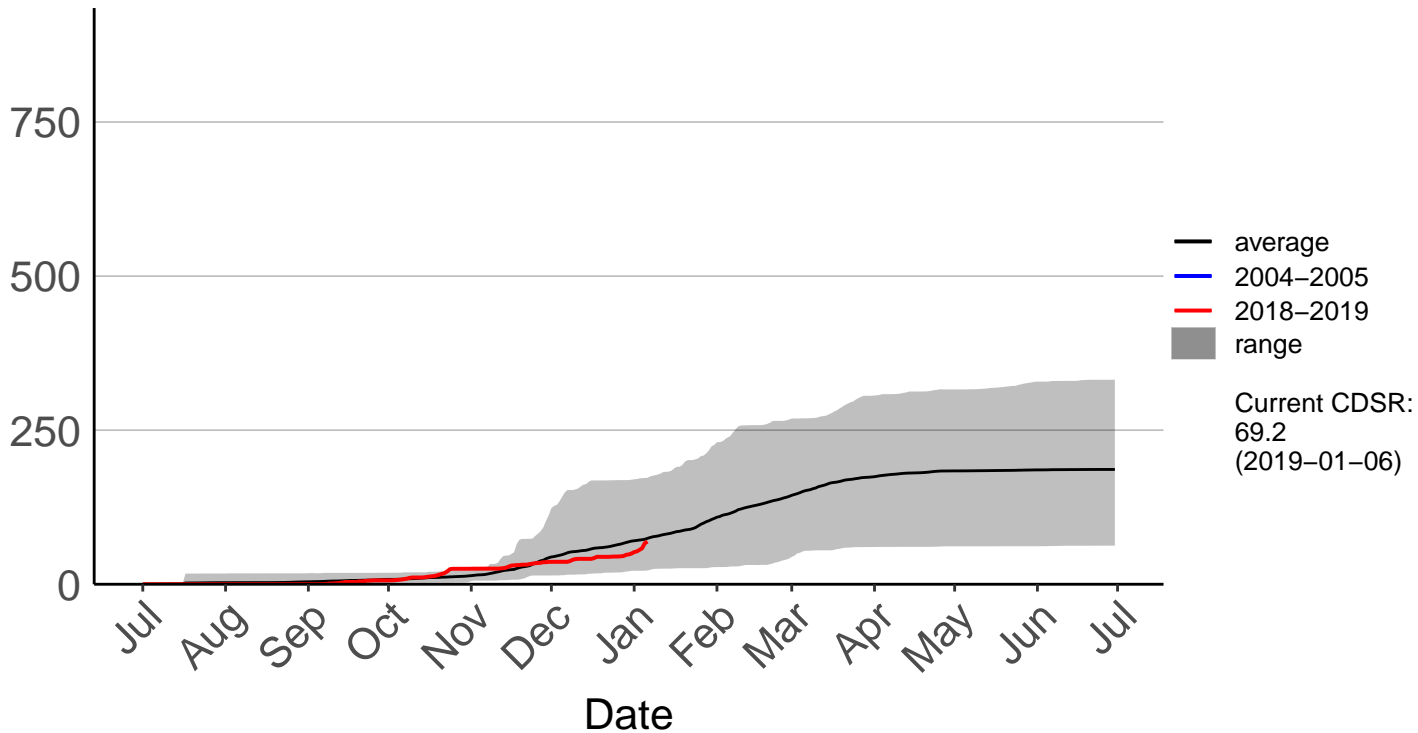

St Arnaud Raws

Cumulative Fire Severity Rating