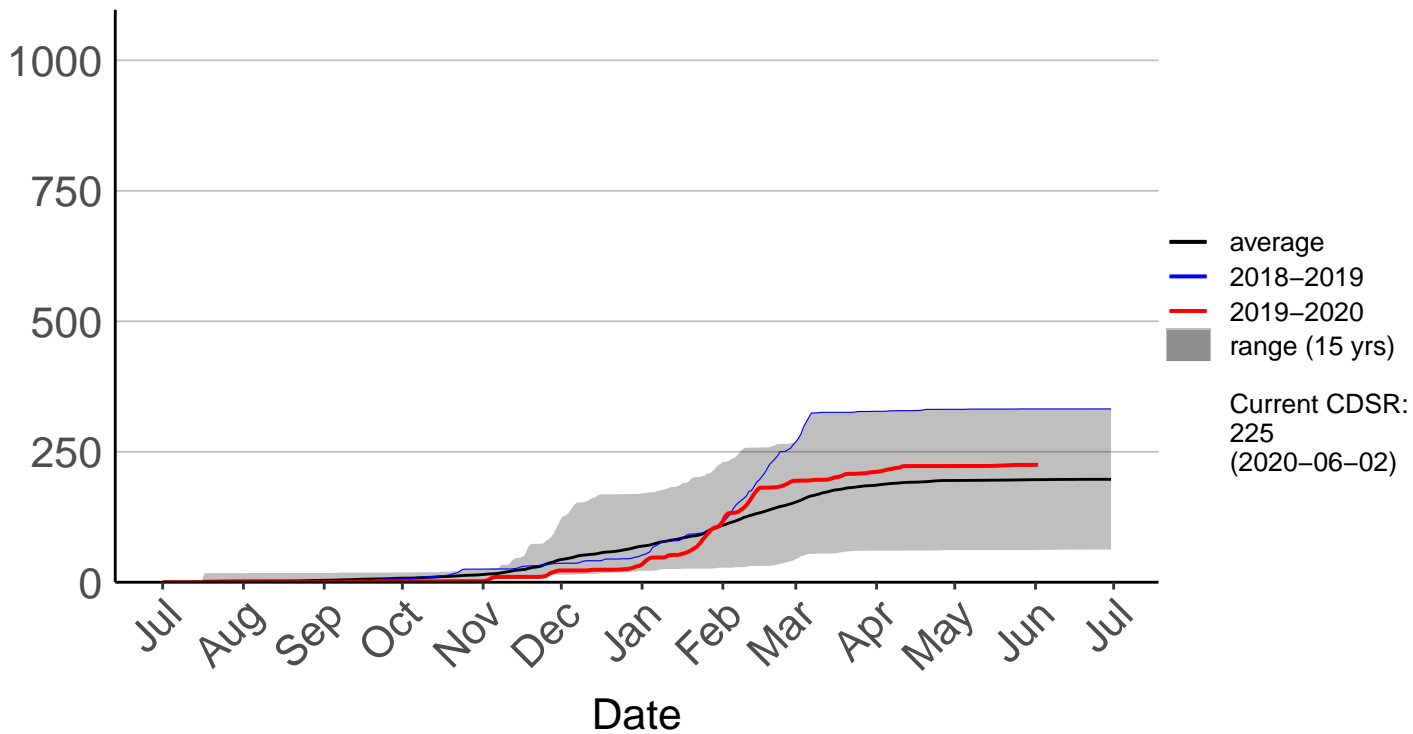

Big Pokororo 2 Raws (Mar 2016 to Jun 2020)

Cumulative Fire Severity Rating

Big Pokororo Raws (Apr 1999 to Feb 2019)

Cumulative Fire Severity Rating

Dovedale Raws (Nov 1996 to Jun 2020)

Cumulative Fire Severity Rating

Hira Raws (Oct 1996 to Jun 2020)

Cumulative Fire Severity Rating

Murchison Raws (Mar 1998 to Jun 2020)

Cumulative Fire Severity Rating

Nelson Aws (Jul 1996 to Jun 2020)

Nelson Raws (Jul 2017 to Jun 2020)

Cumulative Fire Severity Rating

St Arnaud Raws (Jan 2006 to Jun 2020)

Cumulative Fire Severity Rating

Takaka Aerodrome Raws (Jan 2016 to Jun 2020)

Western Boundary Raws (Feb 1998 to Jun 2020)

Cumulative Fire Severity Rating