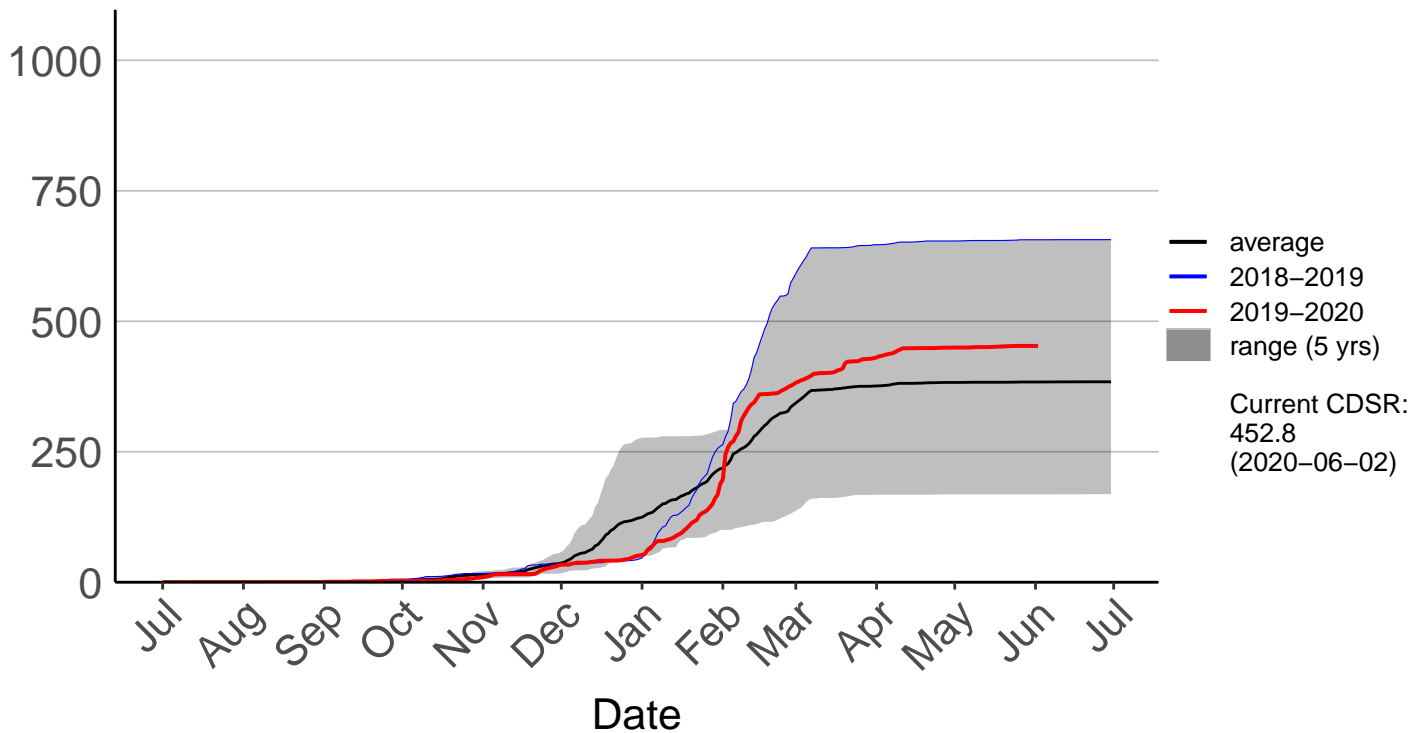

Big Pokororo 2 Raws (Mar 2016 to Jun 2020)

Cumulative Fire Severity Rating

Big Pokororo Raws (Apr 1999 to Feb 2019)

Cumulative Fire Severity Rating

Dovedale Raws (Nov 1996 to Jun 2020)

Cumulative Fire Severity Rating

Hira Raws (Oct 1996 to Jun 2020)

Cumulative Fire Severity Rating

Murchison Raws (Mar 1998 to Jun 2020)

Cumulative Fire Severity Rating

Nelson Aws (Jul 1996 to Jun 2020)

Nelson Raws (Jul 2017 to Jun 2020)

Cumulative Fire Severity Rating

St Arnaud Raws (Jan 2006 to Jun 2020)

Cumulative Fire Severity Rating

Takaka Aerodrome Raws (Jan 2016 to Jun 2020)

Western Boundary Raws (Feb 1998 to Jun 2020)

Cumulative Fire Severity Rating