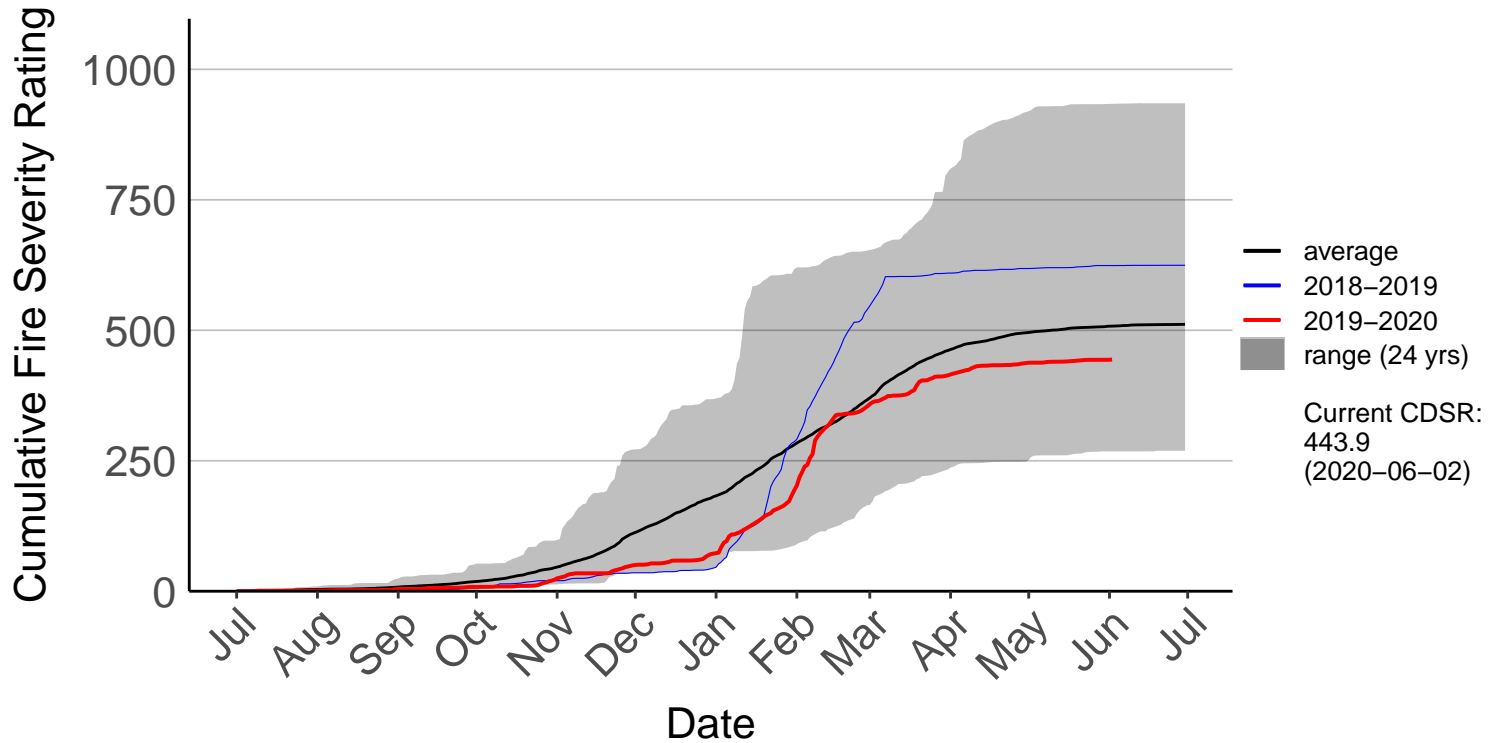

Big Pokororo 2 Raws (Mar 2016 to Jun 2020)

Cumulative Fire Severity Rating

Big Pokororo Raws (Apr 1999 to Feb 2019)

Cumulative Fire Severity Rating

Dovedale Raws (Nov 1996 to Jun 2020)

Cumulative Fire Severity Rating

Hira Raws (Oct 1996 to Jun 2020)

Cumulative Fire Severity Rating

Murchison Raws (Mar 1998 to Jun 2020)

Cumulative Fire Severity Rating

Nelson Aws (Jul 1996 to Jun 2020)

Nelson Raws (Jul 2017 to Jun 2020)

Cumulative Fire Severity Rating

St Arnaud Raws (Jan 2006 to Jun 2020)

Cumulative Fire Severity Rating

Takaka Aerodrome Raws (Jan 2016 to Jun 2020)

Western Boundary Raws (Feb 1998 to Jun 2020)

Cumulative Fire Severity Rating