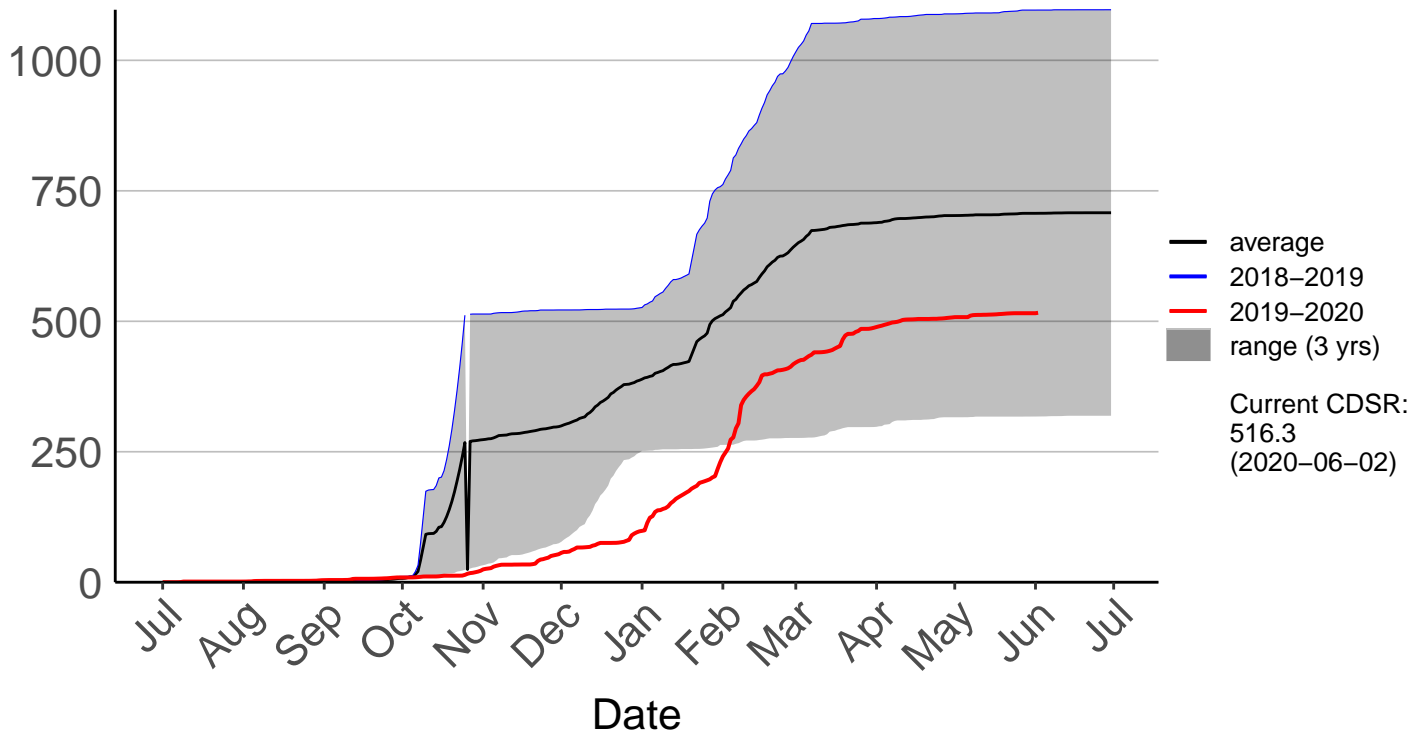

Big Pokororo 2 Raws (Mar 2016 to Jun 2020)

Cumulative Fire Severity Rating

Big Pokororo Raws (Apr 1999 to Feb 2019)

Cumulative Fire Severity Rating

Dovedale Raws (Nov 1996 to Jun 2020)

Cumulative Fire Severity Rating

Hira Raws (Oct 1996 to Jun 2020)

Cumulative Fire Severity Rating

Murchison Raws (Mar 1998 to Jun 2020)

Cumulative Fire Severity Rating

Nelson Aws (Jul 1996 to Jun 2020)

Nelson Raws (Jul 2017 to Jun 2020)

Cumulative Fire Severity Rating

St Arnaud Raws (Jan 2006 to Jun 2020)

Cumulative Fire Severity Rating

Takaka Aerodrome Raws (Jan 2016 to Jun 2020)

Western Boundary Raws (Feb 1998 to Jun 2020)

Cumulative Fire Severity Rating