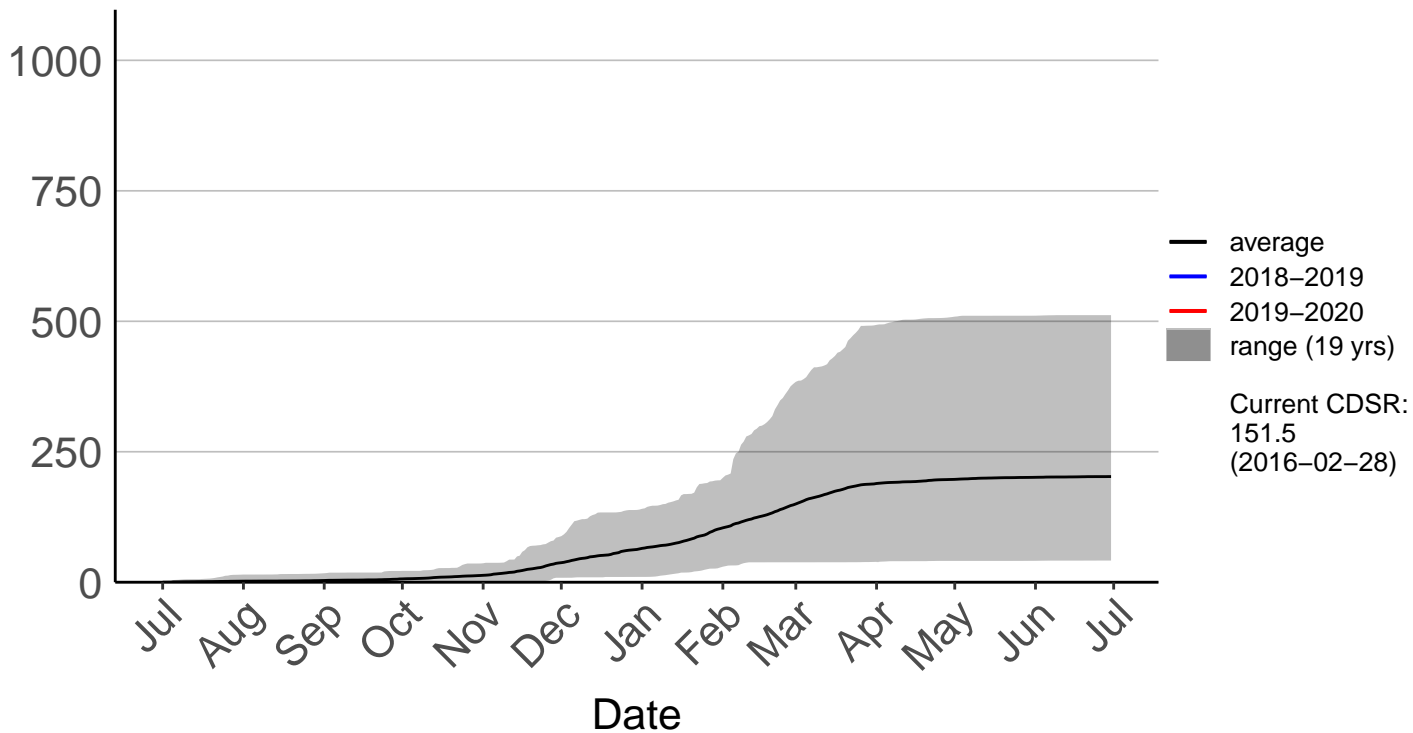

Big Pokororo 2 Raws (Mar 2016 to Jun 2020)

Cumulative Fire Severity Rating

Big Pokororo Raws (Apr 1999 to Feb 2019)

Cumulative Fire Severity Rating

Dovedale Raws (Nov 1996 to Jun 2020)

Cumulative Fire Severity Rating

Hira Raws (Oct 1996 to Jun 2020)

Cumulative Fire Severity Rating

Murchison Raws (Mar 1998 to Jun 2020)

Cumulative Fire Severity Rating

Nelson Aws (Jul 1996 to Jun 2020)

Nelson Raws (Jul 2017 to Jun 2020)

Cumulative Fire Severity Rating

St Arnaud Raws (Jan 2006 to Jun 2020)

Cumulative Fire Severity Rating

Takaka Aerodrome Raws (Jan 2016 to Jun 2020)

Western Boundary Raws (Feb 1998 to Jun 2020)

Cumulative Fire Severity Rating