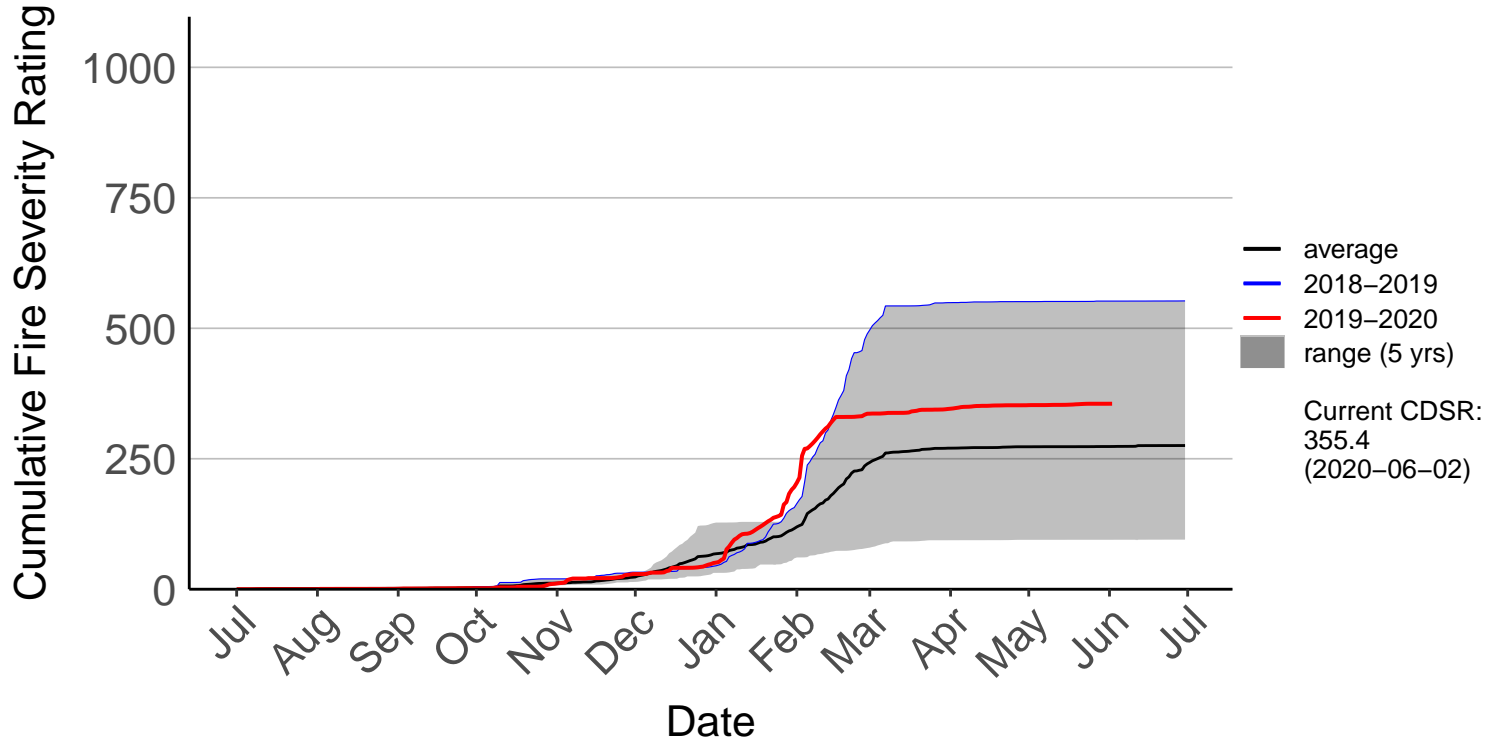

Big Pokororo 2 Raws (Mar 2016 to Jun 2020)

Cumulative Fire Severity Rating

Big Pokororo Raws (Apr 1999 to Feb 2019)

Cumulative Fire Severity Rating

Dovedale Raws (Nov 1996 to Jun 2020)

Cumulative Fire Severity Rating

Hira Raws (Oct 1996 to Jun 2020)

Cumulative Fire Severity Rating

Murchison Raws (Mar 1998 to Jun 2020)

Cumulative Fire Severity Rating

Nelson Aws (Jul 1996 to Jun 2020)

Nelson Raws (Jul 2017 to Jun 2020)

Cumulative Fire Severity Rating

St Arnaud Raws (Jan 2006 to Jun 2020)

Cumulative Fire Severity Rating

Takaka Aerodrome Raws (Jan 2016 to Jun 2020)

Western Boundary Raws (Feb 1998 to Jun 2020)

Cumulative Fire Severity Rating