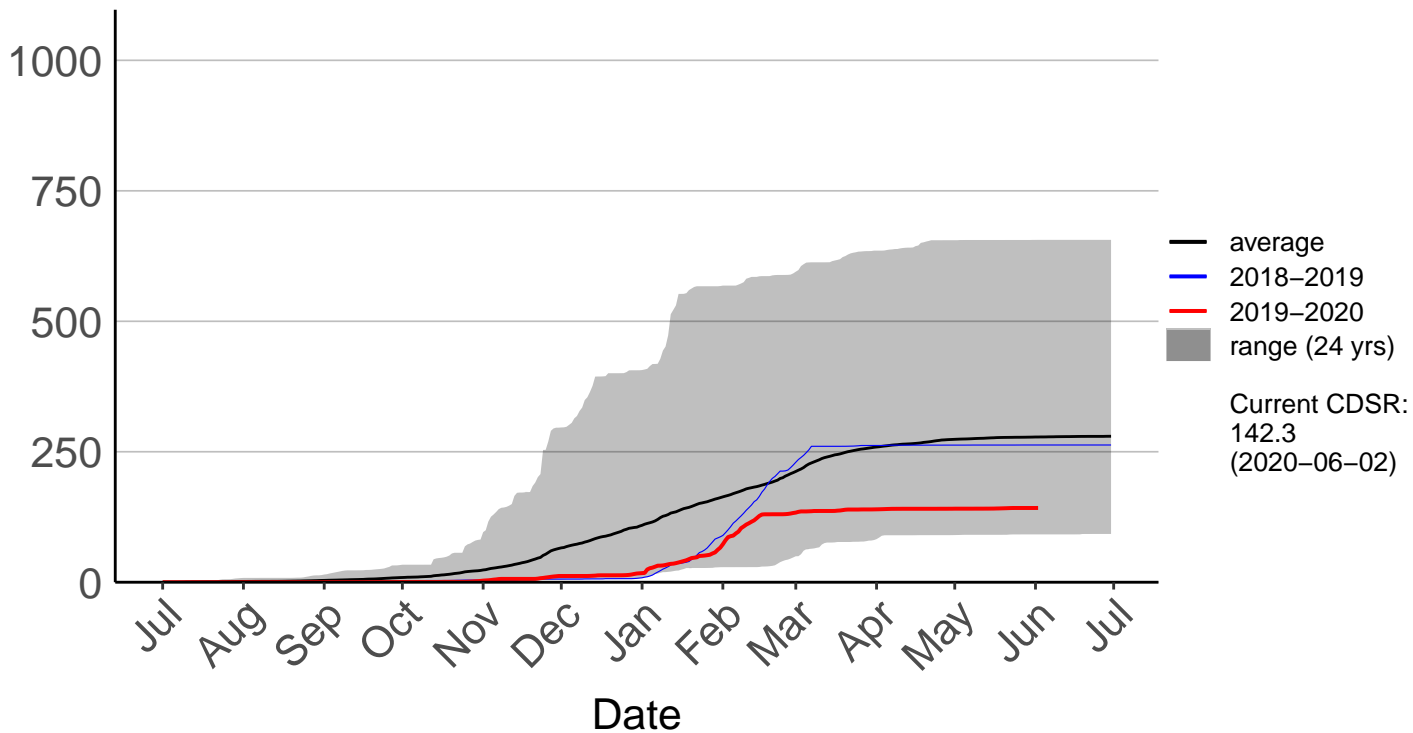

Big Pokororo 2 Raws (Mar 2016 to Jun 2020)

Cumulative Fire Severity Rating

Big Pokororo Raws (Apr 1999 to Feb 2019)

Cumulative Fire Severity Rating

Dovedale Raws (Nov 1996 to Jun 2020)

Cumulative Fire Severity Rating

Hira Raws (Oct 1996 to Jun 2020)

Cumulative Fire Severity Rating

Murchison Raws (Mar 1998 to Jun 2020)

Cumulative Fire Severity Rating

Nelson Aws (Jul 1996 to Jun 2020)

Nelson Raws (Jul 2017 to Jun 2020)

Cumulative Fire Severity Rating

St Arnaud Raws (Jan 2006 to Jun 2020)

Cumulative Fire Severity Rating

Takaka Aerodrome Raws (Jan 2016 to Jun 2020)

Western Boundary Raws (Feb 1998 to Jun 2020)

Cumulative Fire Severity Rating