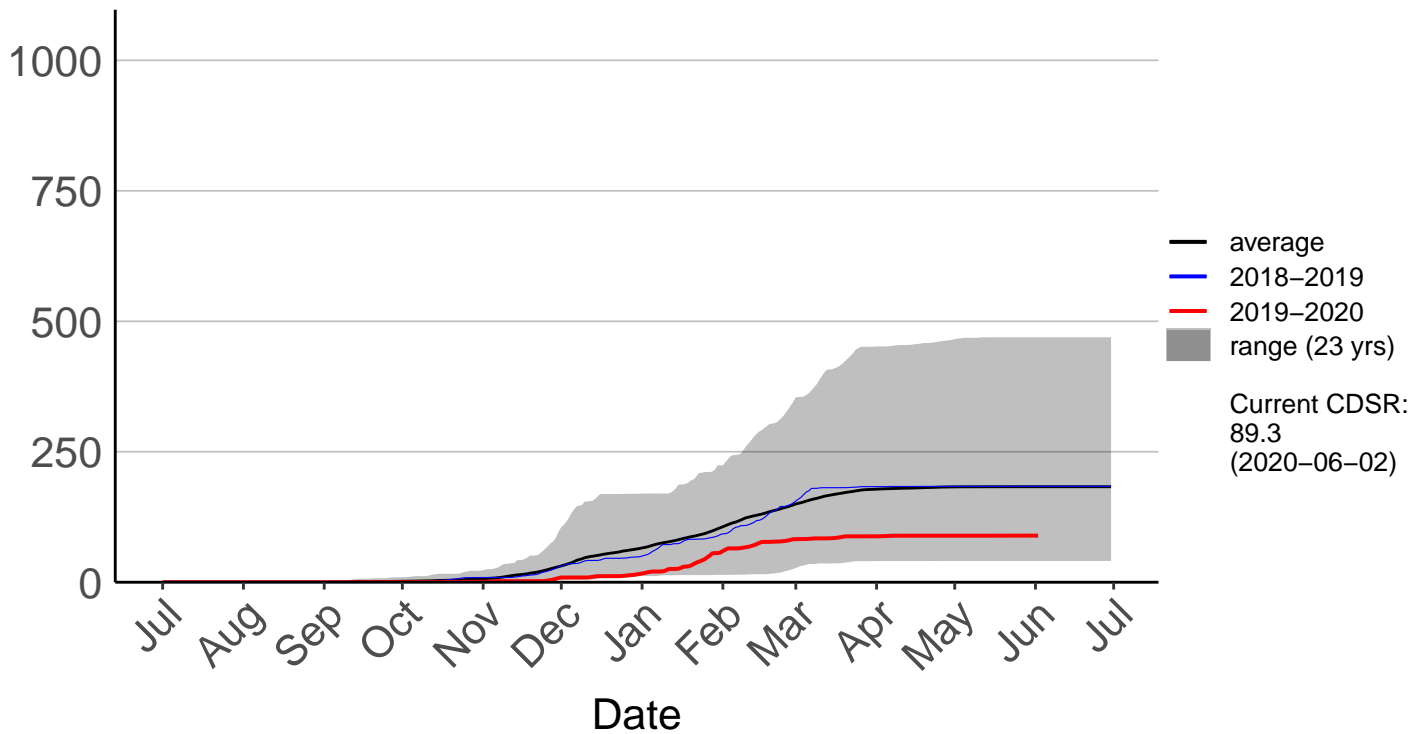

Big Pokororo 2 Raws (Mar 2016 to Jun 2020)

Cumulative Fire Severity Rating

Big Pokororo Raws (Apr 1999 to Feb 2019)

Cumulative Fire Severity Rating

Dovedale Raws (Nov 1996 to Jun 2020)

Cumulative Fire Severity Rating

Hira Raws (Oct 1996 to Jun 2020)

Cumulative Fire Severity Rating

Murchison Raws (Mar 1998 to Jun 2020)

Cumulative Fire Severity Rating

Nelson Aws (Jul 1996 to Jun 2020)

Nelson Raws (Jul 2017 to Jun 2020)

Cumulative Fire Severity Rating

St Arnaud Raws (Jan 2006 to Jun 2020)

Cumulative Fire Severity Rating

Takaka Aerodrome Raws (Jan 2016 to Jun 2020)

Western Boundary Raws (Feb 1998 to Jun 2020)

Cumulative Fire Severity Rating