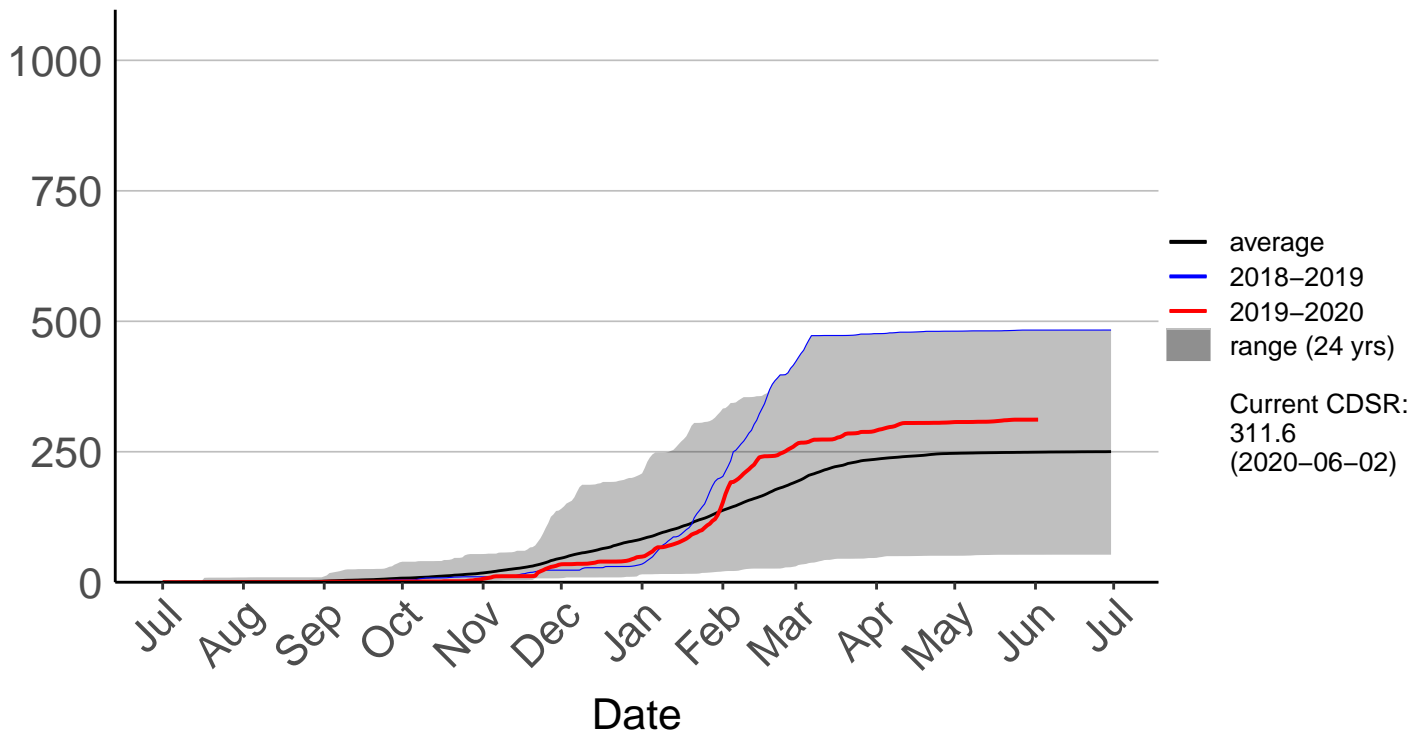

Big Pokororo 2 Raws (Mar 2016 to Jun 2020)

Cumulative Fire Severity Rating

Big Pokororo Raws (Apr 1999 to Feb 2019)

Cumulative Fire Severity Rating

Dovedale Raws (Nov 1996 to Jun 2020)

Cumulative Fire Severity Rating

Hira Raws (Oct 1996 to Jun 2020)

Cumulative Fire Severity Rating

Murchison Raws (Mar 1998 to Jun 2020)

Cumulative Fire Severity Rating

Nelson Aws (Jul 1996 to Jun 2020)

Nelson Raws (Jul 2017 to Jun 2020)

Cumulative Fire Severity Rating

St Arnaud Raws (Jan 2006 to Jun 2020)

Cumulative Fire Severity Rating

Takaka Aerodrome Raws (Jan 2016 to Jun 2020)

Western Boundary Raws (Feb 1998 to Jun 2020)

Cumulative Fire Severity Rating