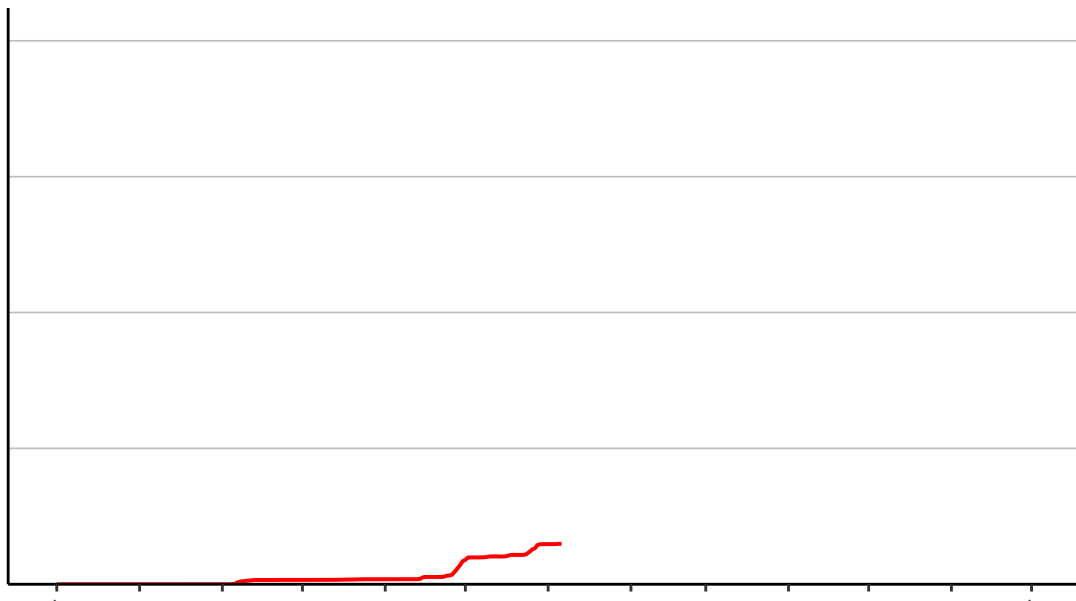

# Lake Brunner Raws

Cumulative Fire Severity Rating

200  
150  
100  
50  
0

Jul Aug Sep Oct Nov Dec Jan Feb Mar Apr May Jun Jul

Date

- average
- 2004–2005
- 2018–2019
- range

Current CDSR:  
14.9  
(2019-01-06)