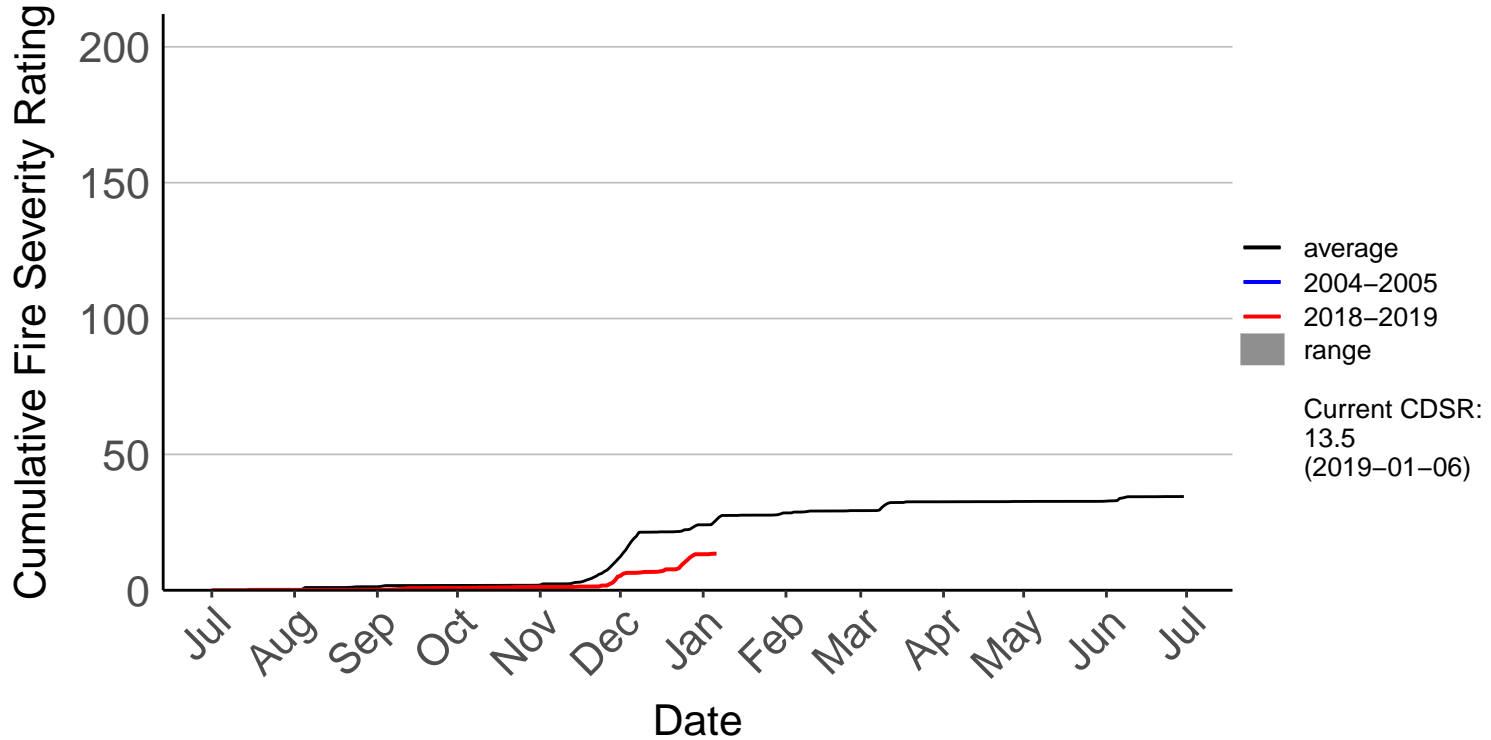

Hokitika Raws