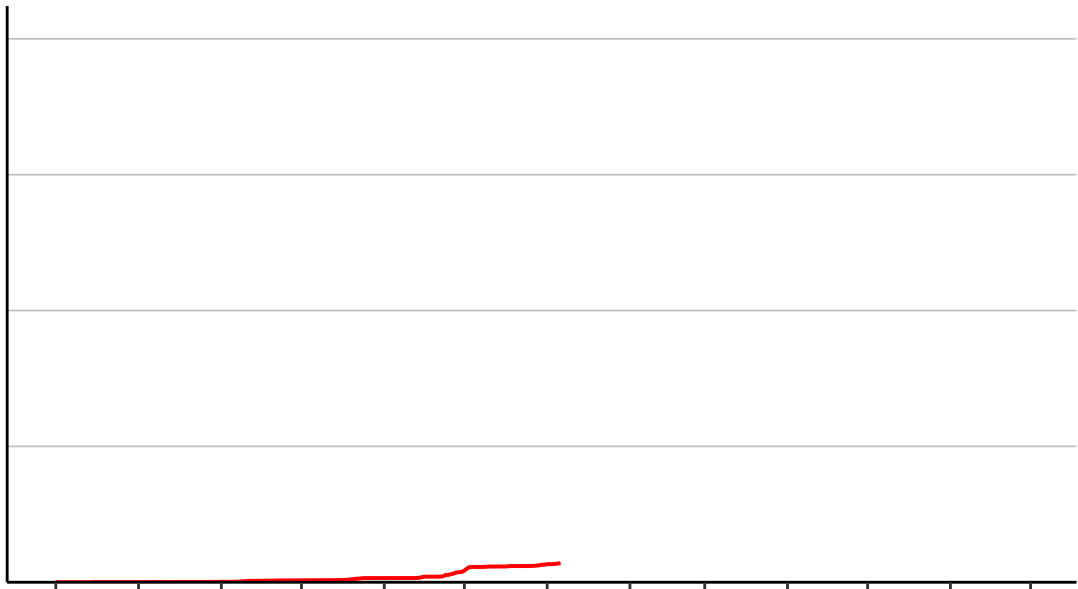

# Karamea Raws

Cumulative Fire Severity Rating

200  
150  
100  
50  
0

Jul Aug Sep Oct Nov Dec Jan Feb Mar Apr May Jun Jul

Date

- average
- 2004–2005
- 2018–2019
- range

Current CDSR:  
7  
(2019-01-06)