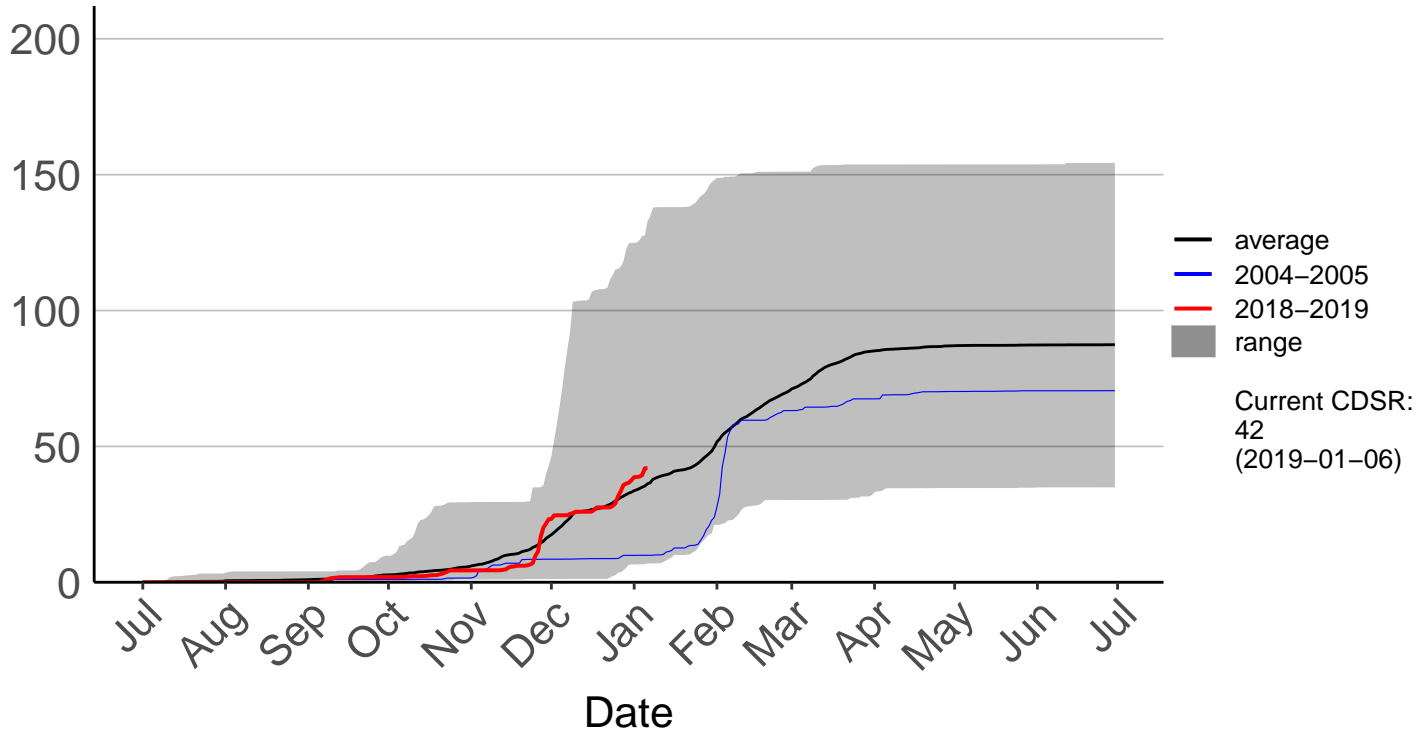

Nelson Creek Raws

Cumulative Fire Severity Rating