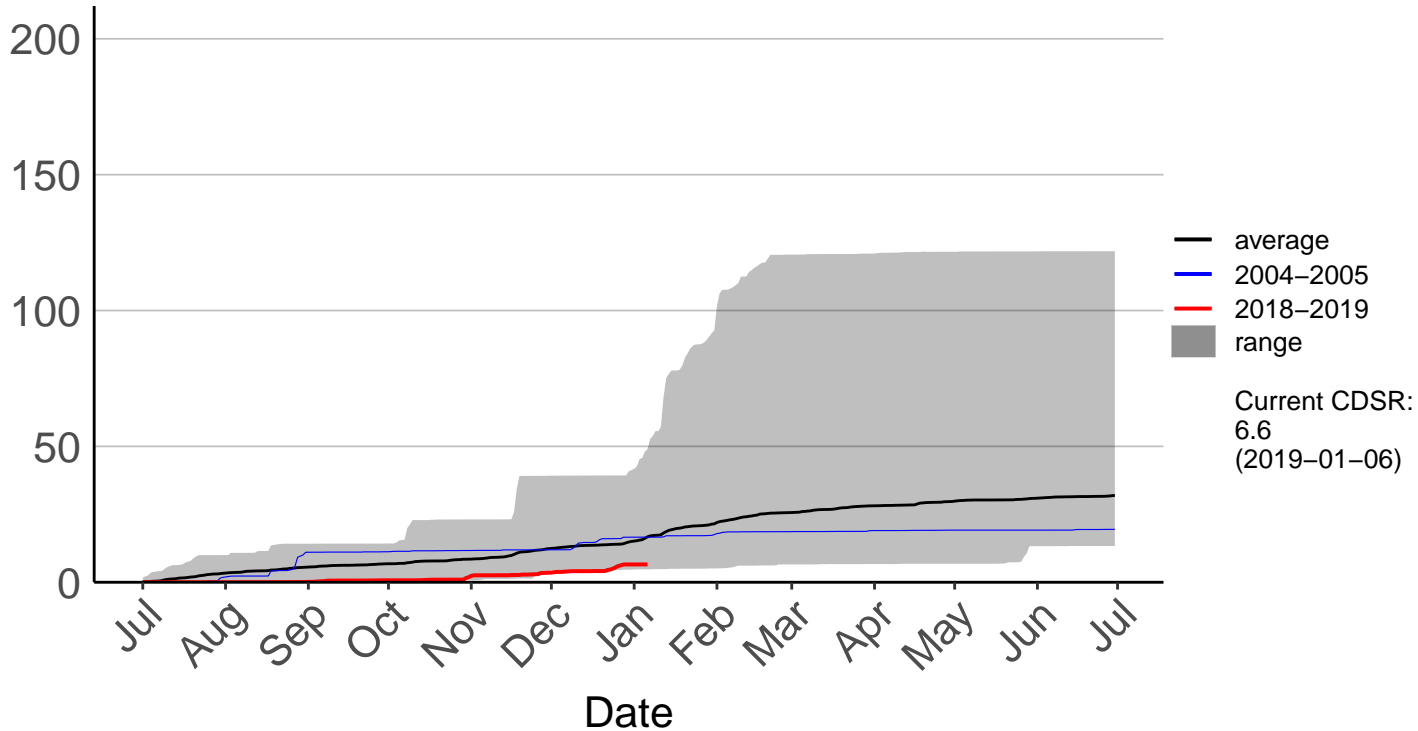

Haast SYNOP

Cumulative Fire Severity Rating