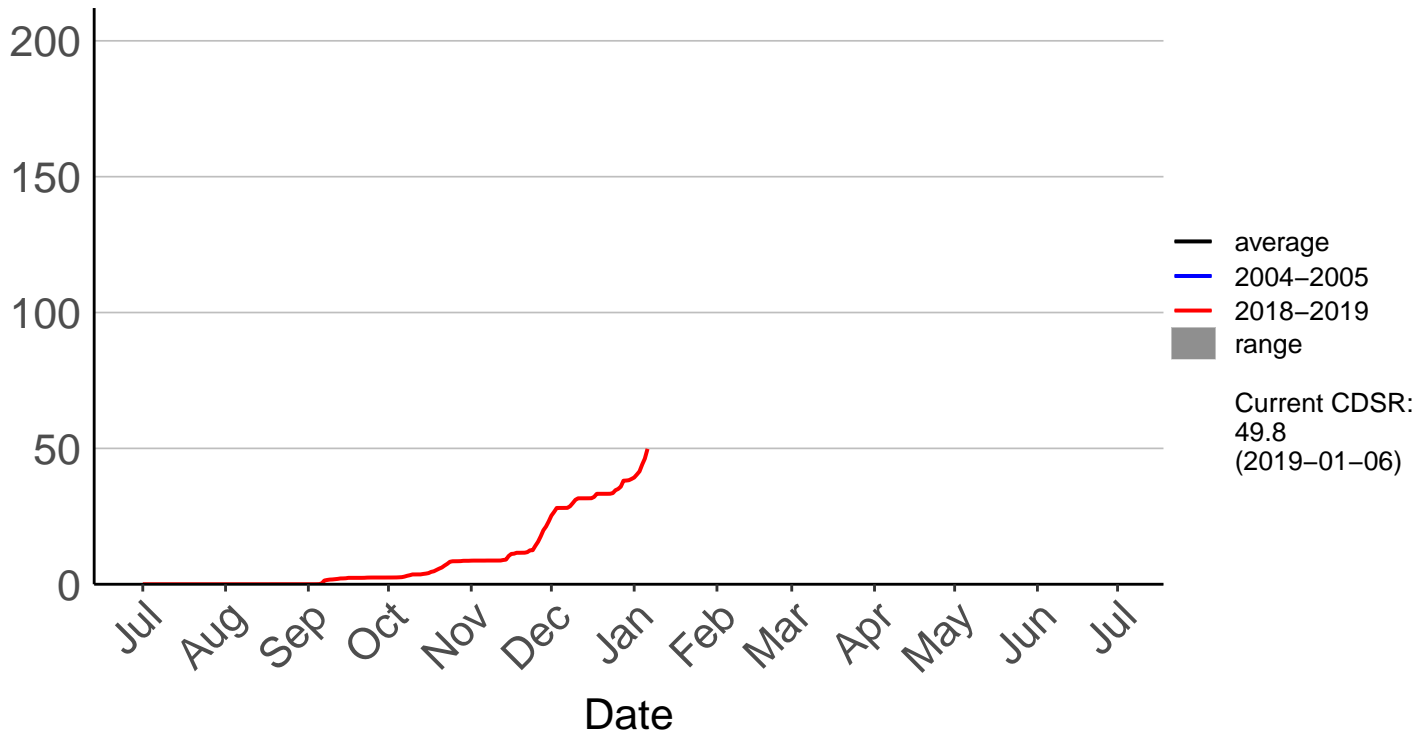

Maruia Raws

Cumulative Fire Severity Rating