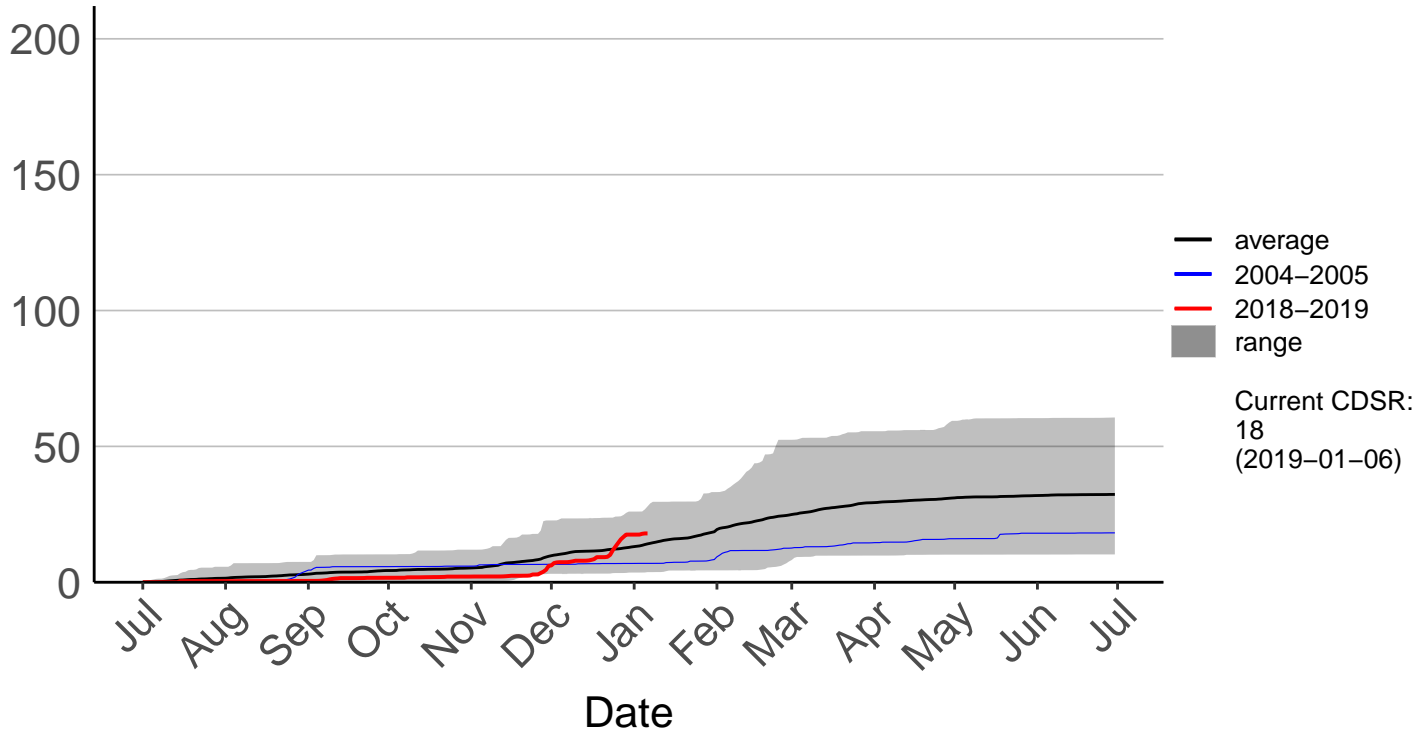

Hokitika SYNOP

Cumulative Fire Severity Rating