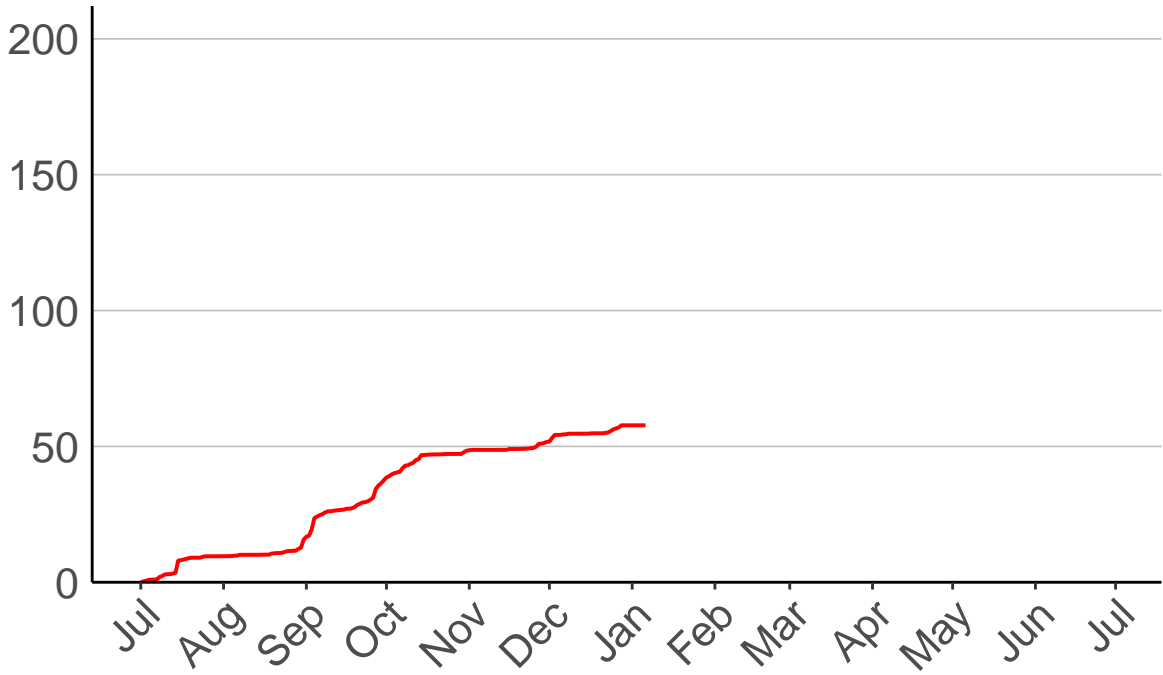

# Charleston Raws

Cumulative Fire Severity Rating

200  
150  
100  
50  
0

Jul Aug Sep Oct Nov Dec Jan Feb Mar Apr May Jun Jul

Date

- average
- 2004–2005
- 2018–2019
- range

Current CDSR:  
18.6  
(2019-01-06)

# Haast Junction Raws

Cumulative Fire Severity Rating

- average
- 2004–2005
- 2018–2019
- range

Current CDSR:  
57.8  
(2019-01-06)

Date