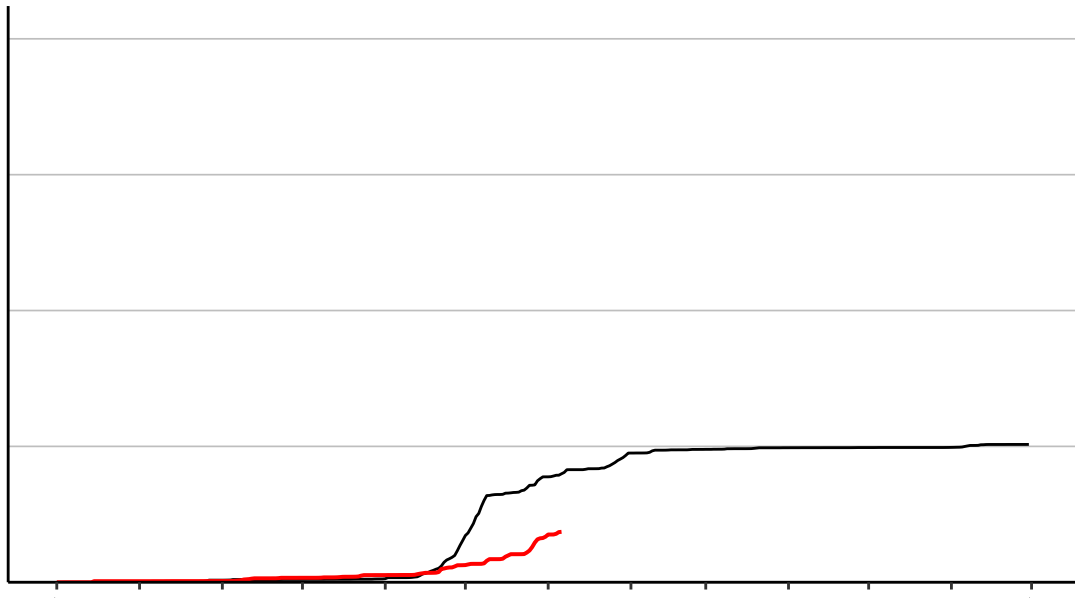

# Charleston Raws

Cumulative Fire Severity Rating

200  
150  
100  
50  
0

Jul Aug Sep Oct Nov Dec Jan Feb Mar Apr May Jun Jul

Date

- average
- 2004–2005
- 2018–2019
- range

Current CDSR:  
18.6  
(2019-01-06)

# Haast Junction Raws

Cumulative Fire Severity Rating

- average
- 2004–2005
- 2018–2019
- range

Current CDSR:  
57.8  
(2019-01-06)

Date