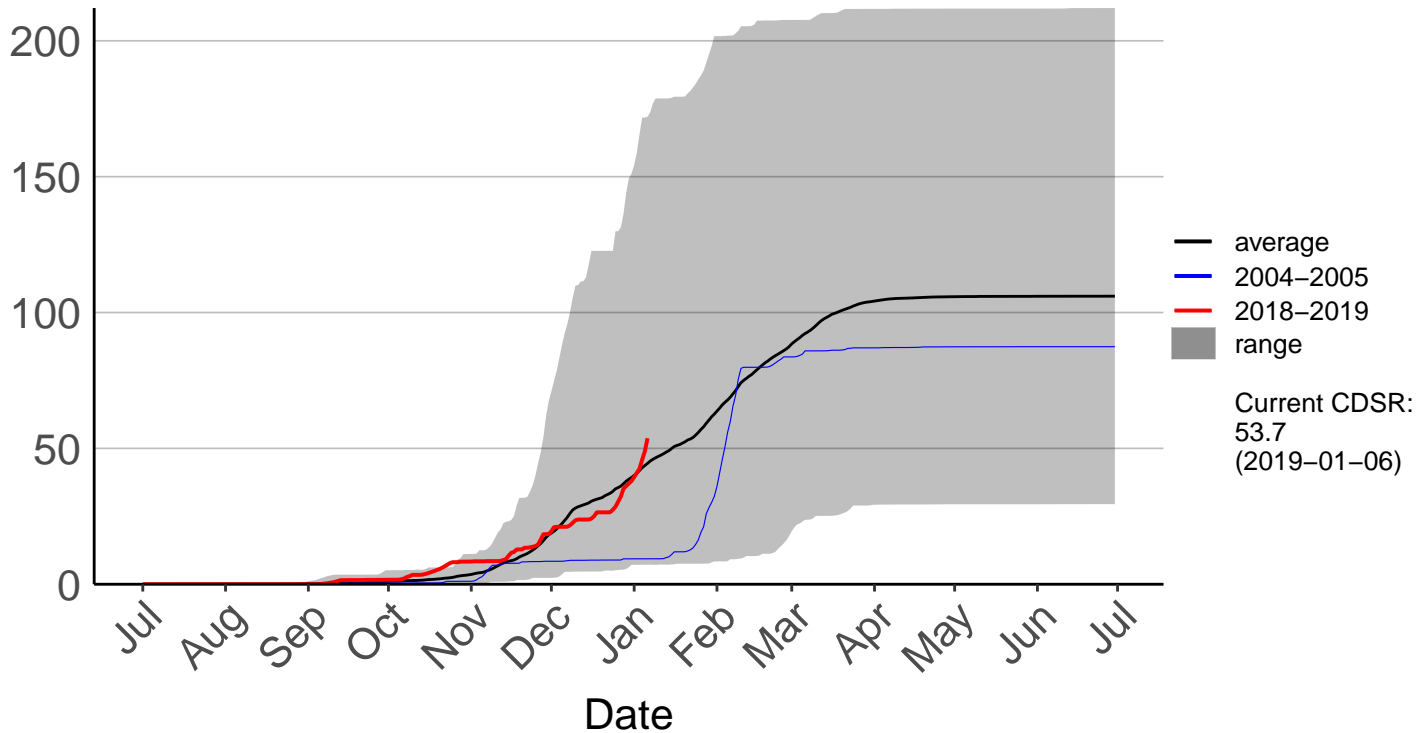

Reefton Ews

Cumulative Fire Severity Rating