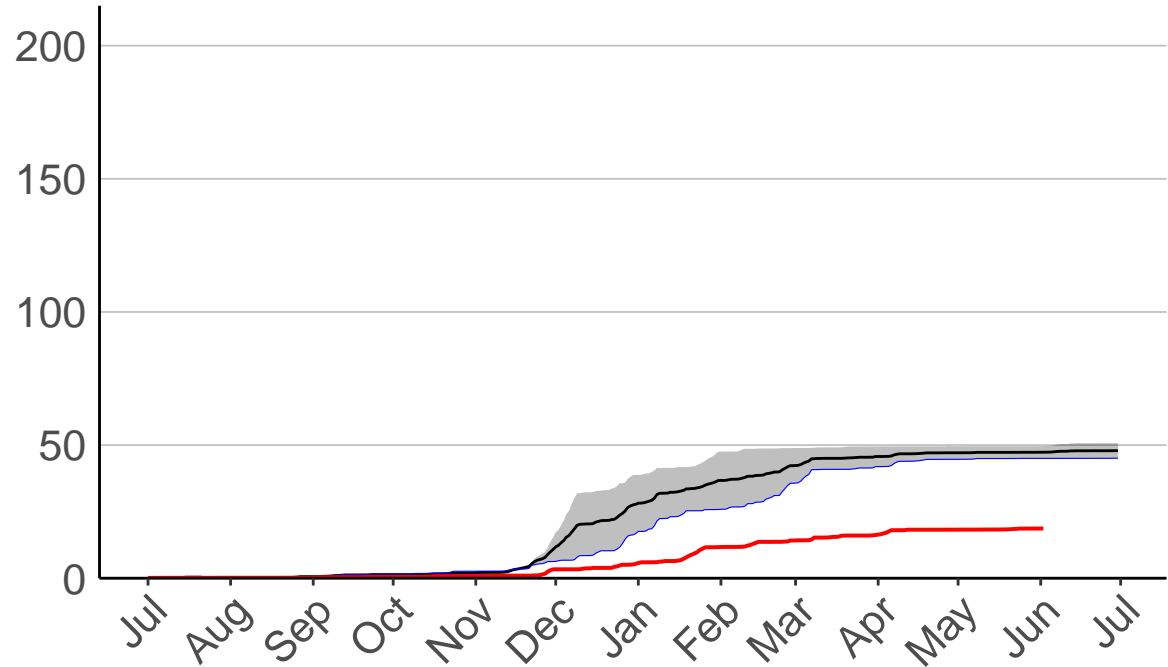

# Charleston Raws (Jul 2017 to Jun 2020)

Cumulative Fire Severity Rating

- average
- 2018-2019
- 2019-2020
- range (3 yrs)

Current CDSR:  
18.7  
(2020-06-02)

# Haast Junction Raws (Oct 2017 to Jun 2020)