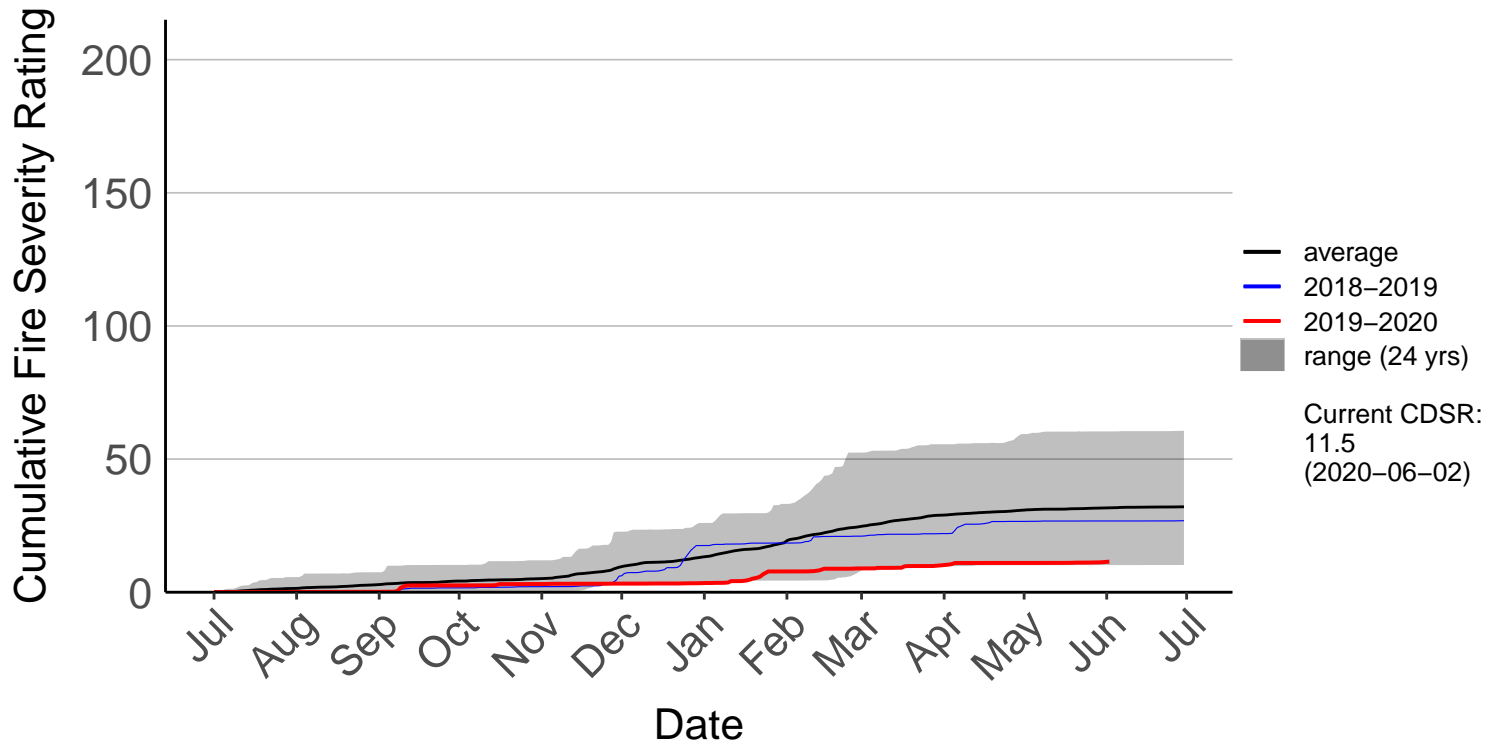

Hokitika SYNOP (Jul 1996 to Jun 2020)