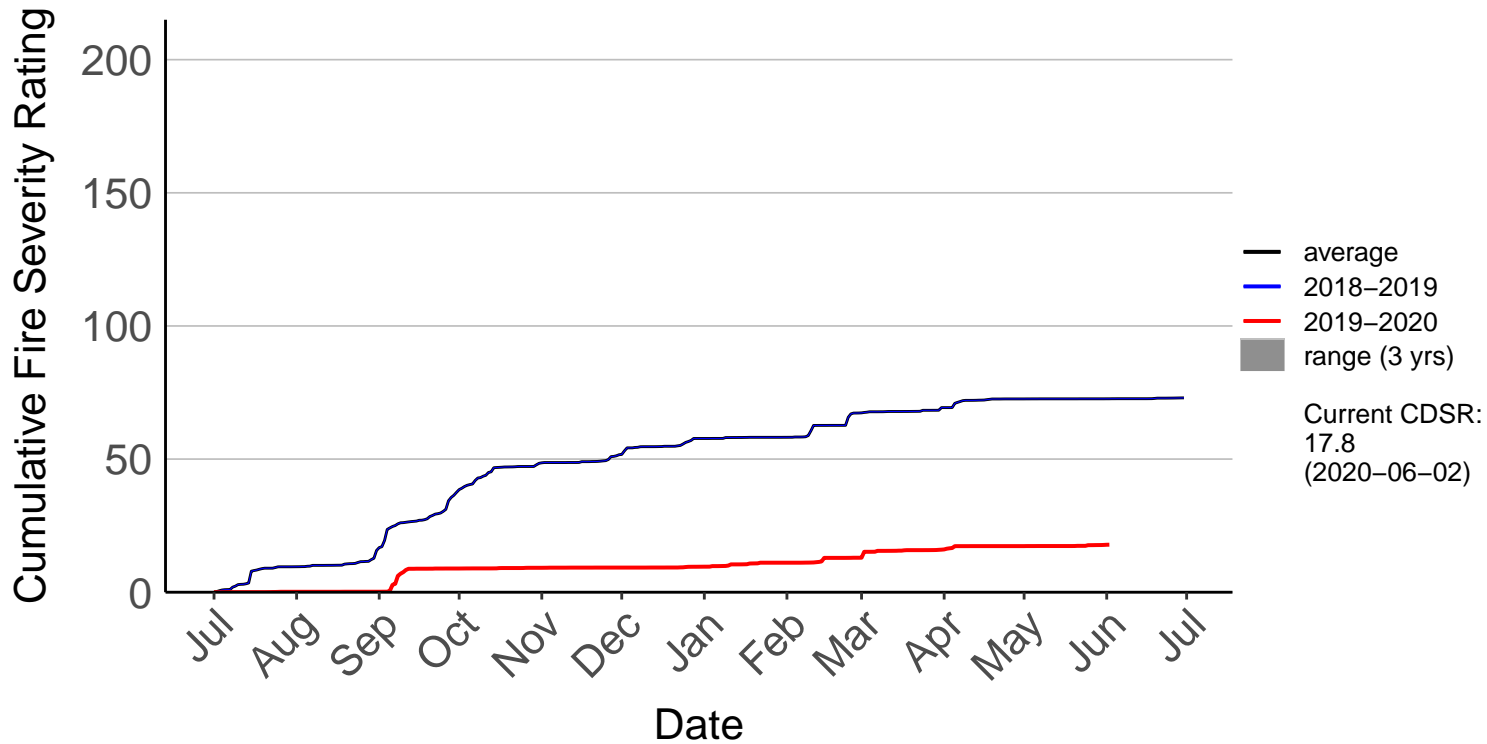

# Charleston Raws (Jul 2017 to Jun 2020)

Cumulative Fire Severity Rating

- average
- 2018-2019
- 2019-2020
- range (3 yrs)

Current CDSR:  
18.7  
(2020-06-02)

# Haast Junction Raws (Oct 2017 to Jun 2020)