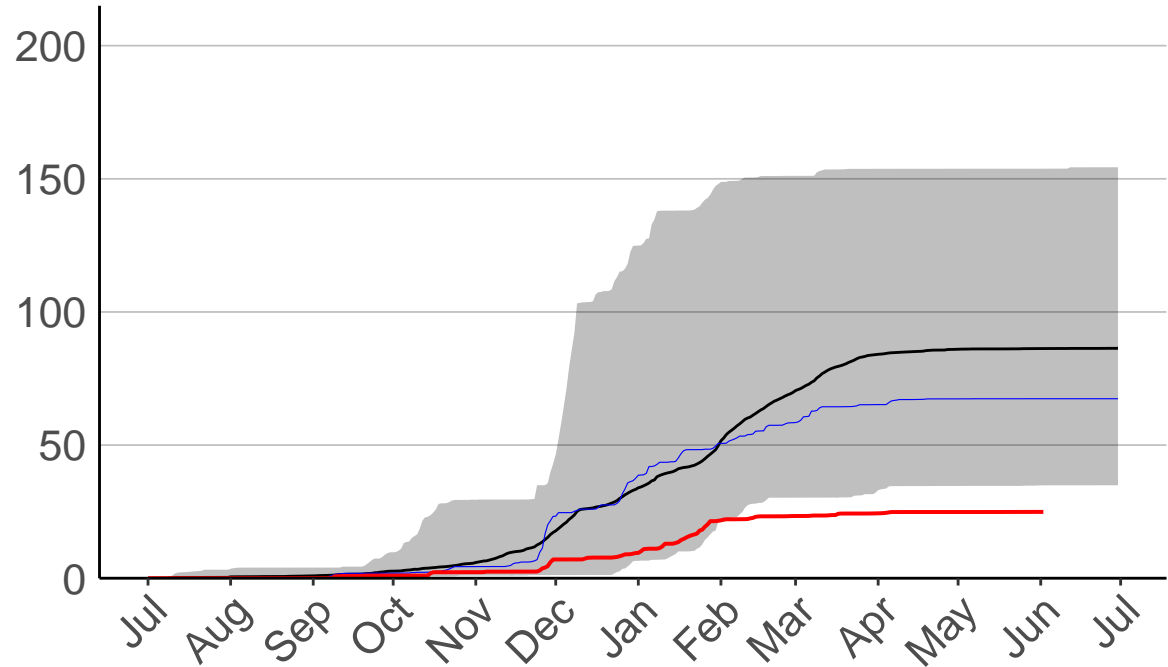

# Lake Brunner Raws (Oct 2017 to Jun 2020)

# Maruia Raws (Oct 2017 to Jun 2020)

Cumulative Fire Severity Rating

- average
- 2018-2019
- 2019-2020
- range (3 yrs)

Current CDSR:  
75.7  
(2020-06-02)

# Nelson Creek Raws (Dec 1999 to Jun 2020)

Cumulative Fire Severity Rating

- average
- 2018-2019
- 2019-2020
- range (21 yrs)

Current CDSR:  
24.9  
(2020-06-02)