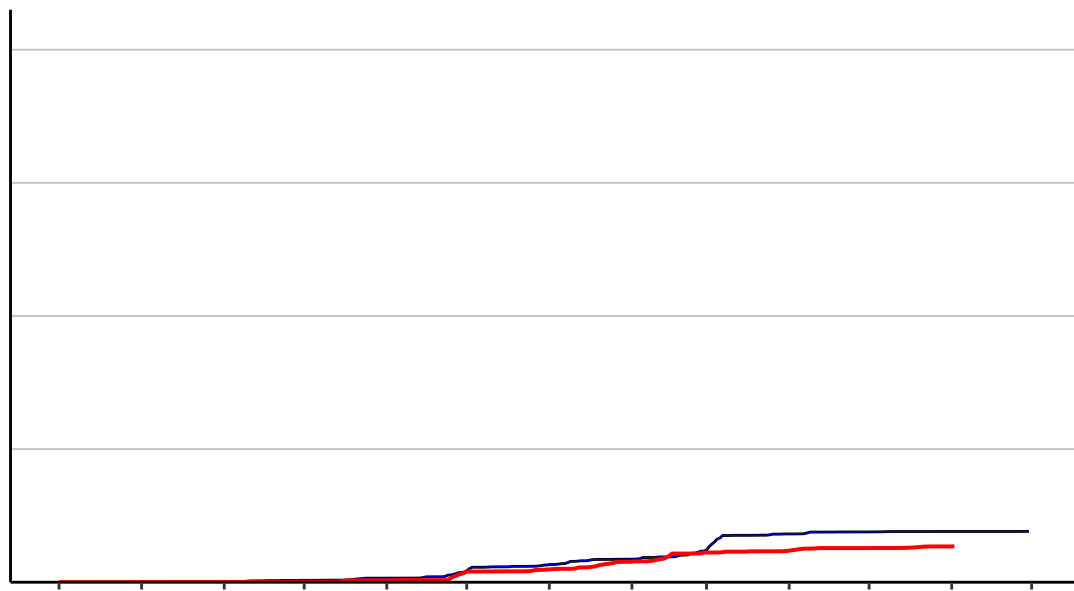

# Lake Brunner Raws (Oct 2017 to Jun 2020)