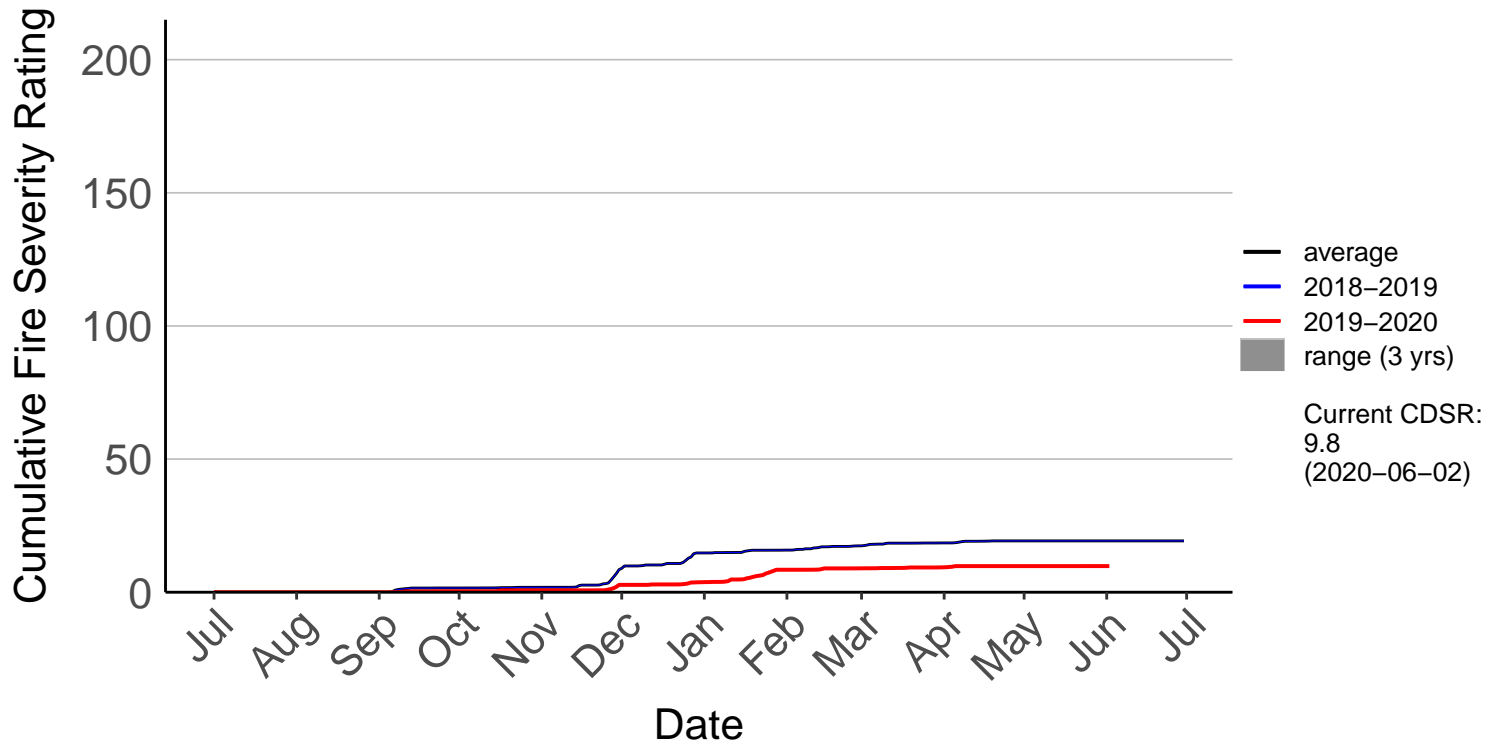

# Karamea Raws (Oct 2017 to Jun 2020)

Cumulative Fire Severity Rating

200  
150  
100  
50  
0

Jul Aug Sep Oct Nov Dec Jan Feb Mar Apr May Jun Jul

Date

- average
- 2018–2019
- 2019–2020
- range (3 yrs)

Current CDSR:  
13.5  
(2020-06-02)

# Lake Brunner Raws (Oct 2017 to Jun 2020)