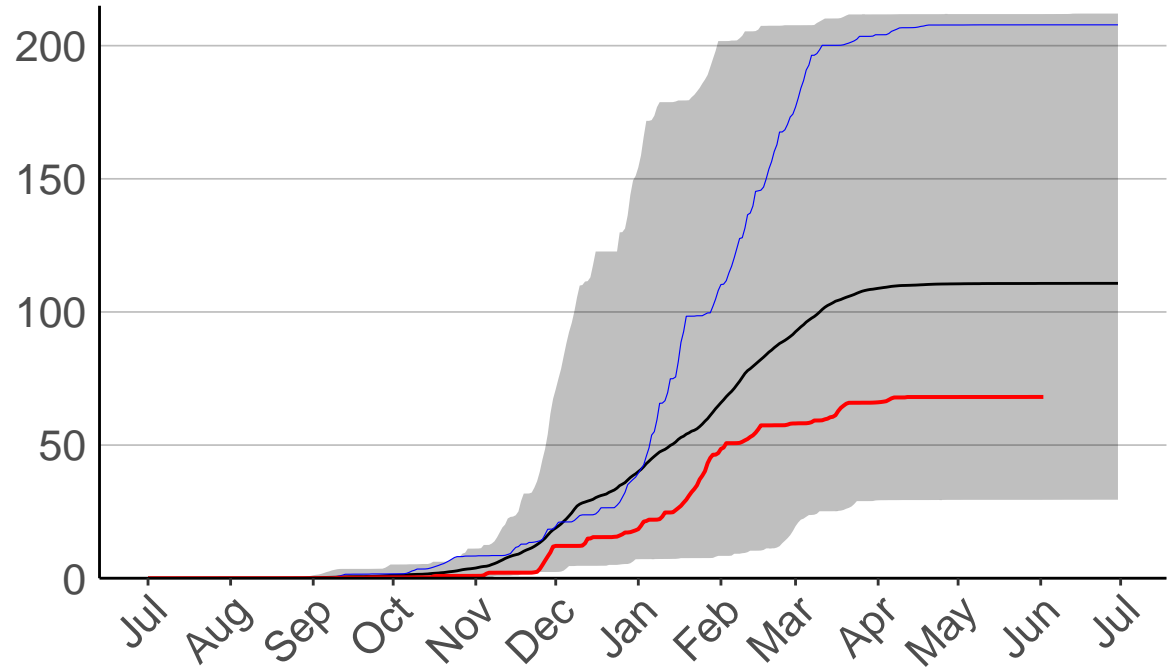

# Lake Brunner Raws (Oct 2017 to Jun 2020)

# Nelson Creek Raws (Dec 1999 to Jun 2020)

Cumulative Fire Severity Rating

- average
- 2018-2019
- 2019-2020
- range (21 yrs)

Current CDSR:  
24.9  
(2020-06-02)

# Reefton Ews (Feb 1998 to Jun 2020)

Cumulative Fire Severity Rating

- average
- 2018-2019
- 2019-2020
- range (23 yrs)

Current CDSR:  
68.1  
(2020-06-02)

# Westport Aero Aws (Jul 1996 to Jun 2020)