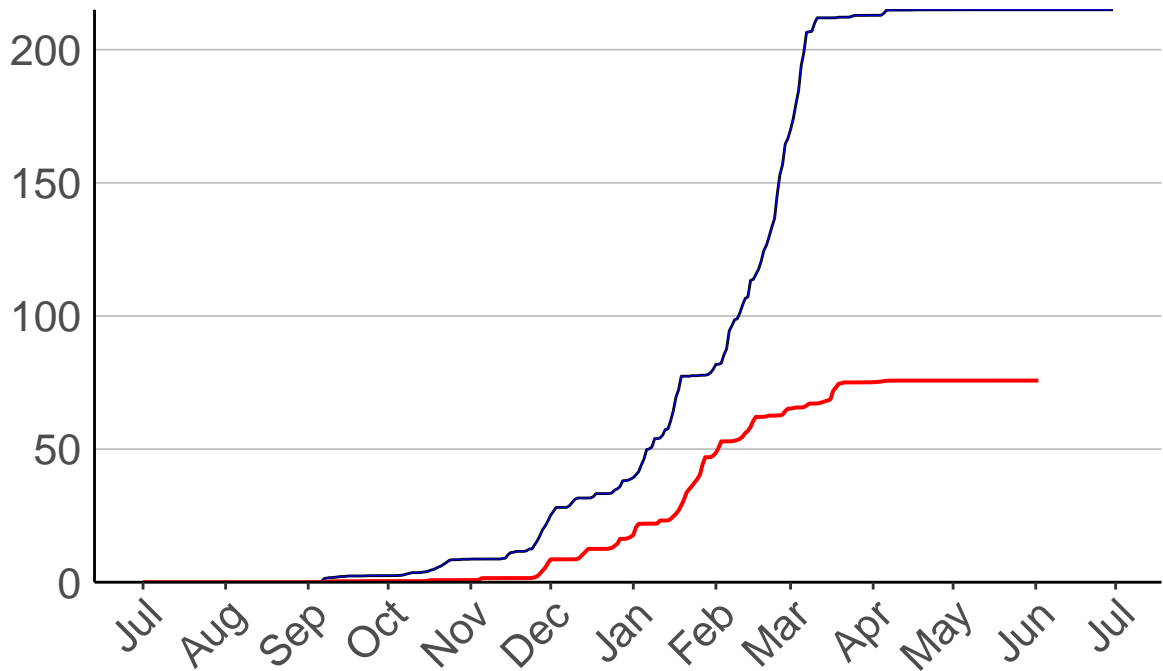

Maruia Raws (Oct 2017 to Jun 2020)

Cumulative Fire Severity Rating

- average
- 2018-2019
- 2019-2020
- range (3 yrs)

Current CDSR:
75.7
(2020-06-02)