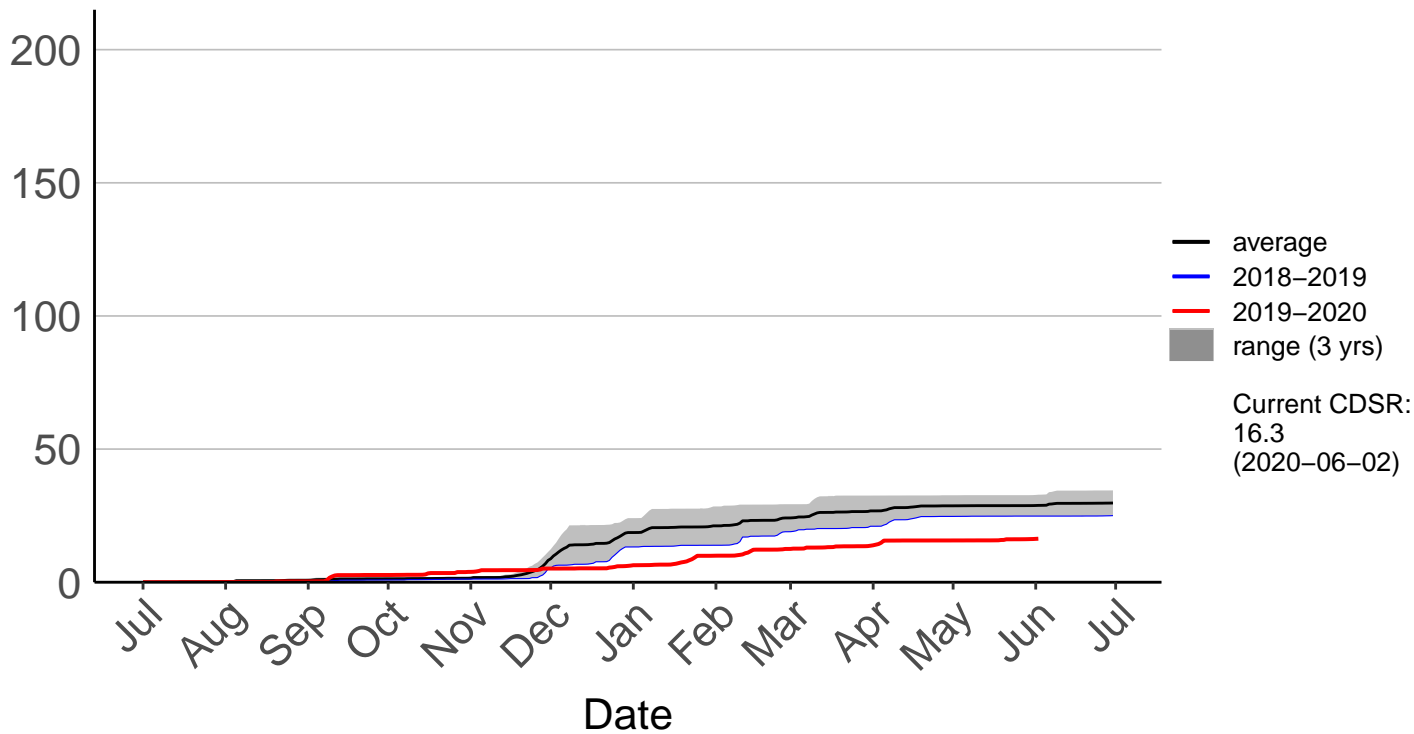

Hokitika Raws (Jul 2017 to Jun 2020)

Cumulative Fire Severity Rating