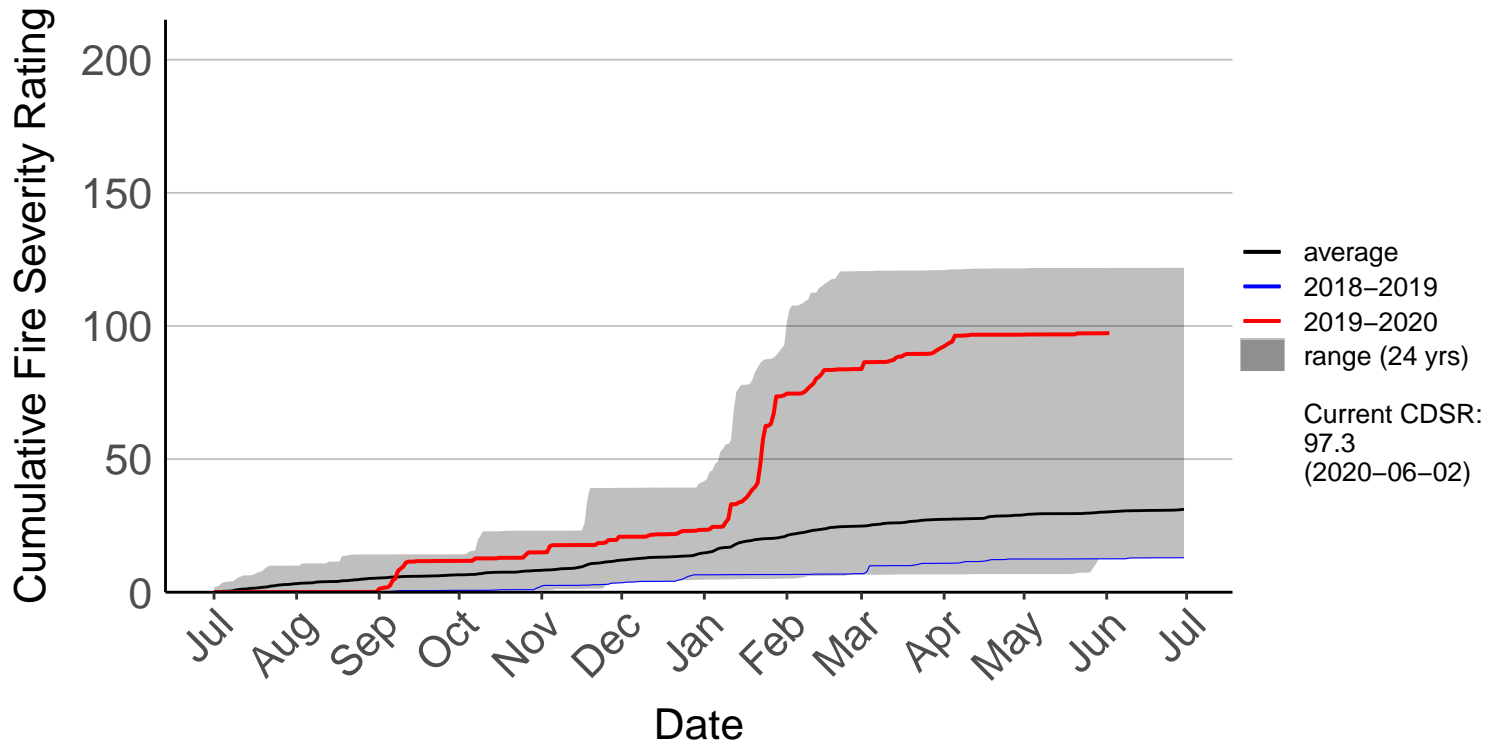

Haast SYNOP (Jul 1996 to Jun 2020)