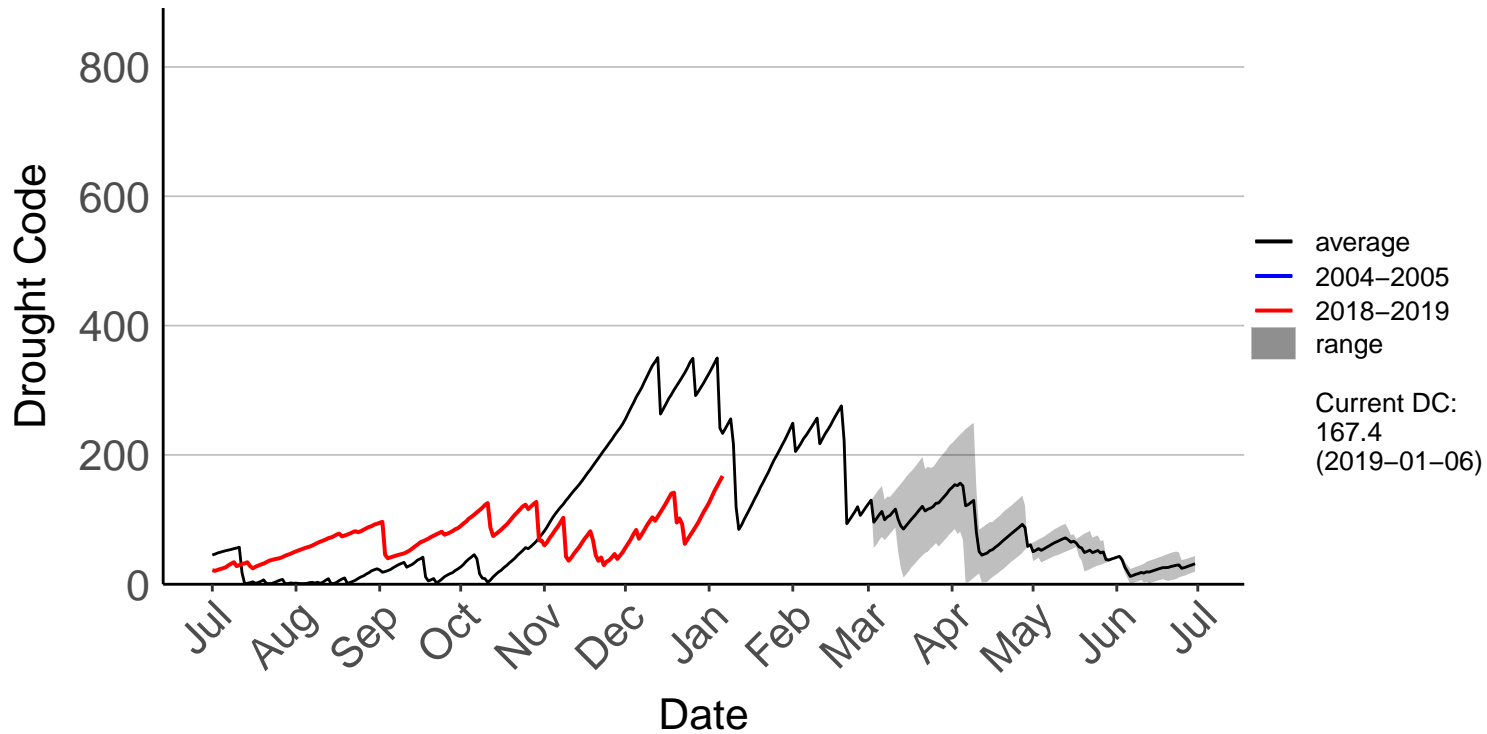

McLeans Raws