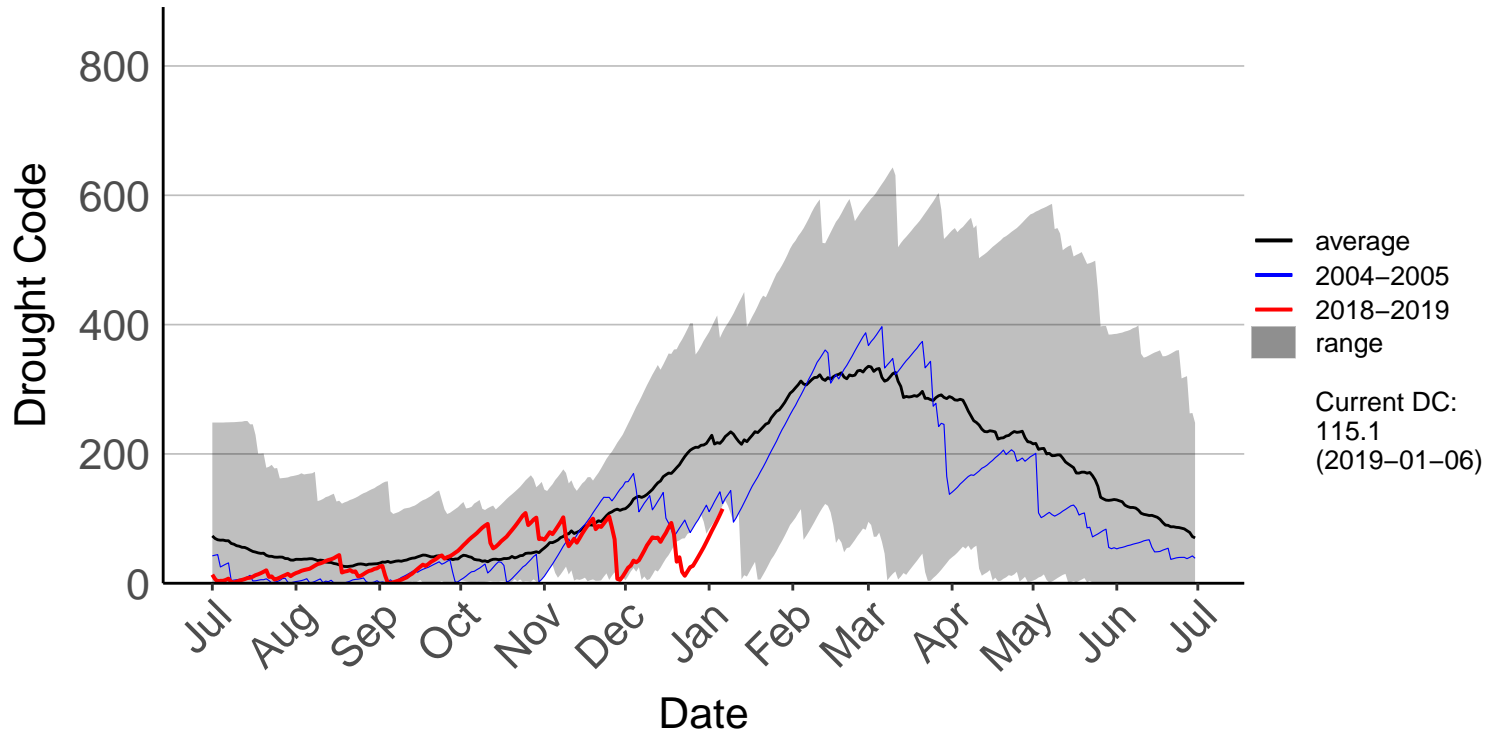

Christchurch Aero SYNOP

Diamond Harbour Raws

Forest Plains Raws

Godley Head Raws

Hanmer Forest Ews

Le Bons Bay Aws

Lees Valley Raws

Leeston Raws