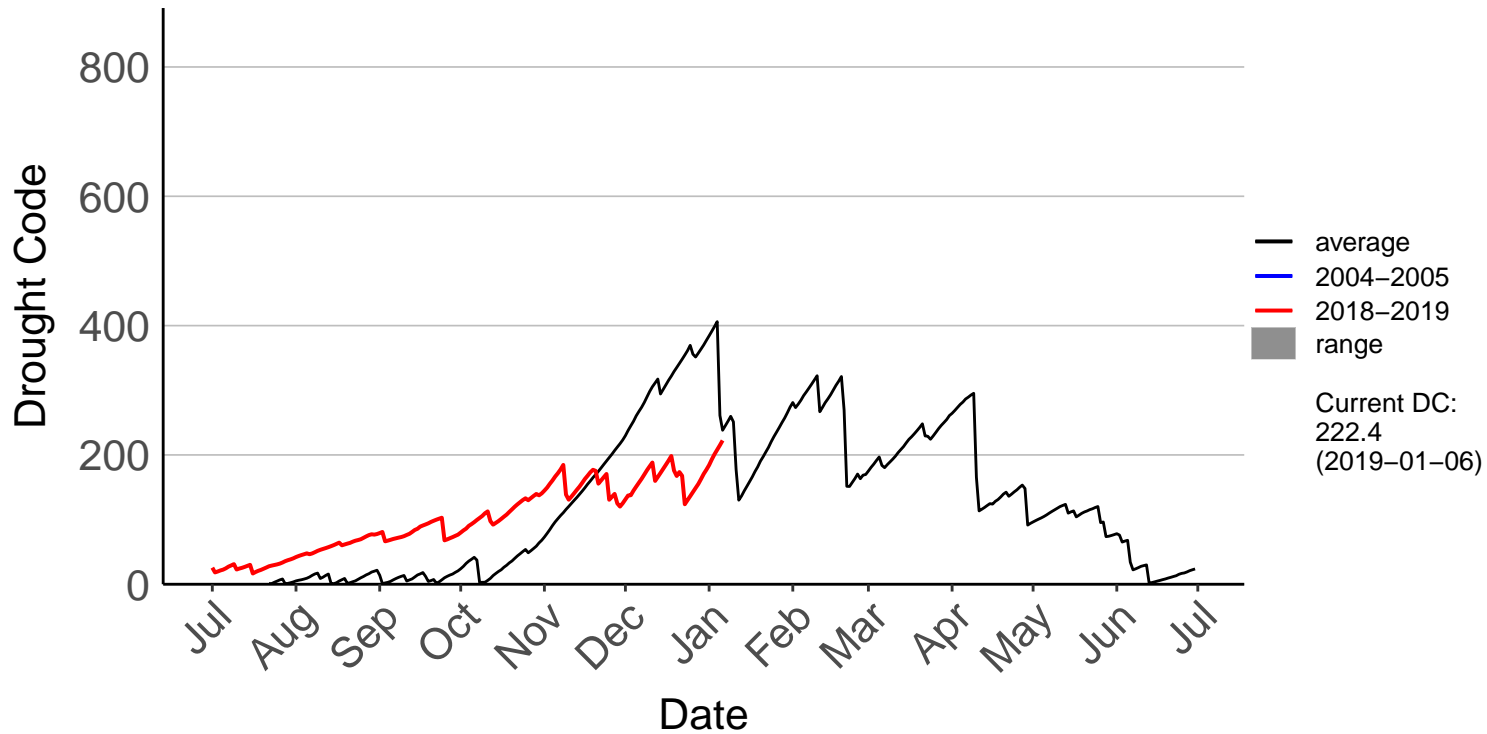

Albury Raws

Ashburton Plains Raws – DISCONTINUED

Ashley Raws

Balmoral Raws

Bottle Lake Forest Raws

Burnham Raws

Cass Raws

Cheviot Raws

Christchurch Aero SYNOP

Diamond Harbour Raws

Forest Plains Raws

Godley Head Raws

Hanmer Forest Ews

Le Bons Bay Aws

Lees Valley Raws

Leeston Raws