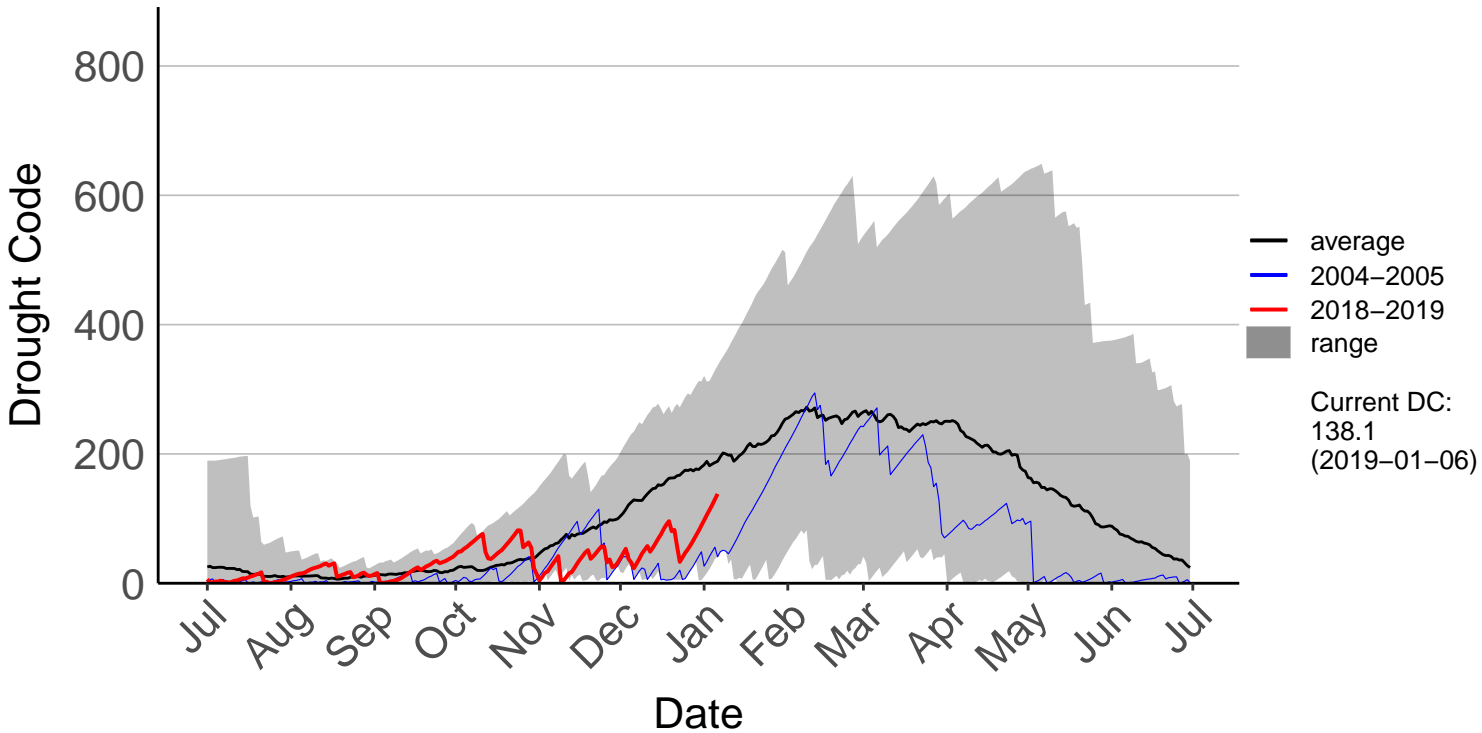

Albury Raws

Ashburton Plains Raws – DISCONTINUED

Ashley Raws

Balmoral Raws

Bottle Lake Forest Raws

Burnham Raws

Cass Raws

Cheviot Raws

Christchurch Aero SYNOP

Diamond Harbour Raws

Forest Plains Raws

Godley Head Raws

Hanmer Forest Ews

Le Bons Bay Aws

Lees Valley Raws

Leeston Raws