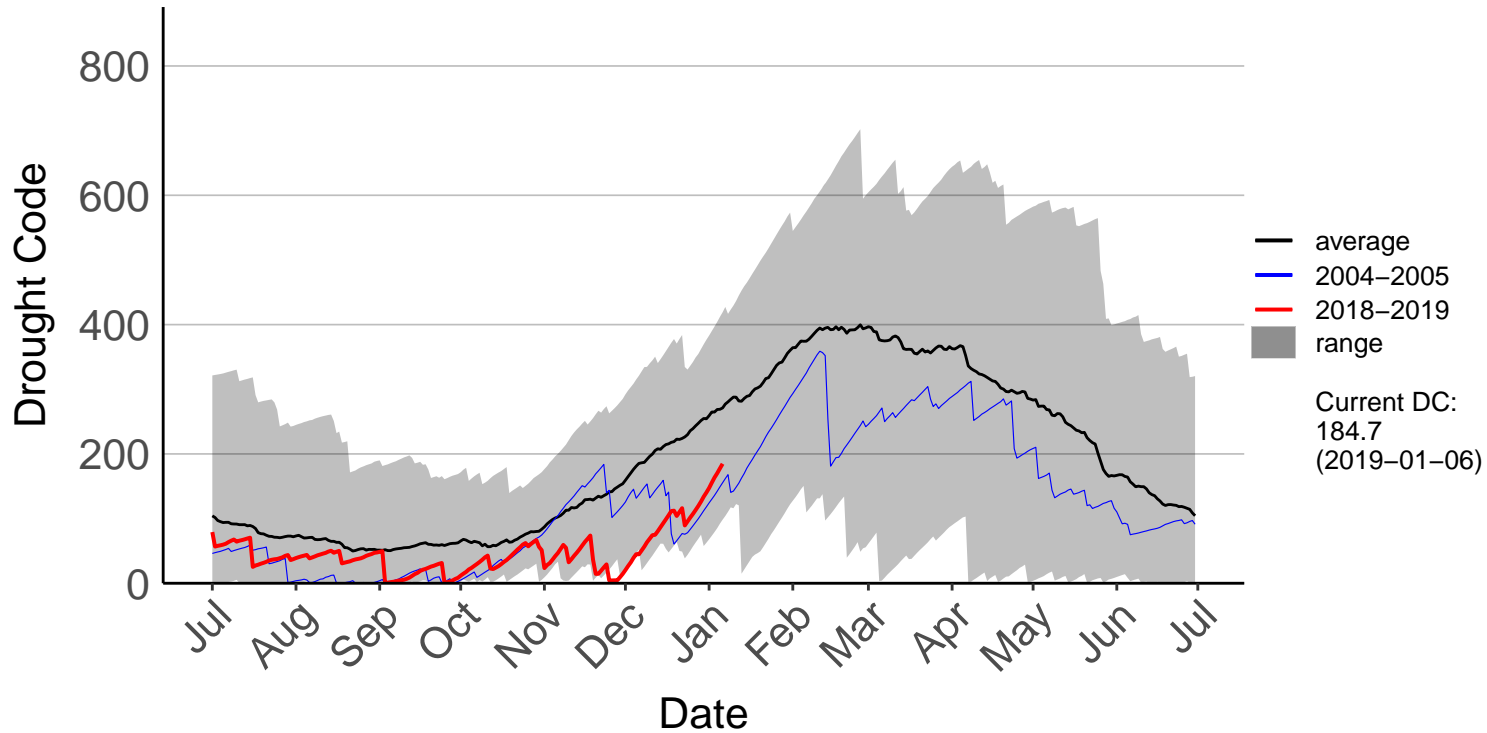

Christchurch Aero SYNOP

Diamond Harbour Raws

Forest Plains Raws

Godley Head Raws

Hanmer Forest Ews

Le Bons Bay Aws

Lees Valley Raws

Leeston Raws