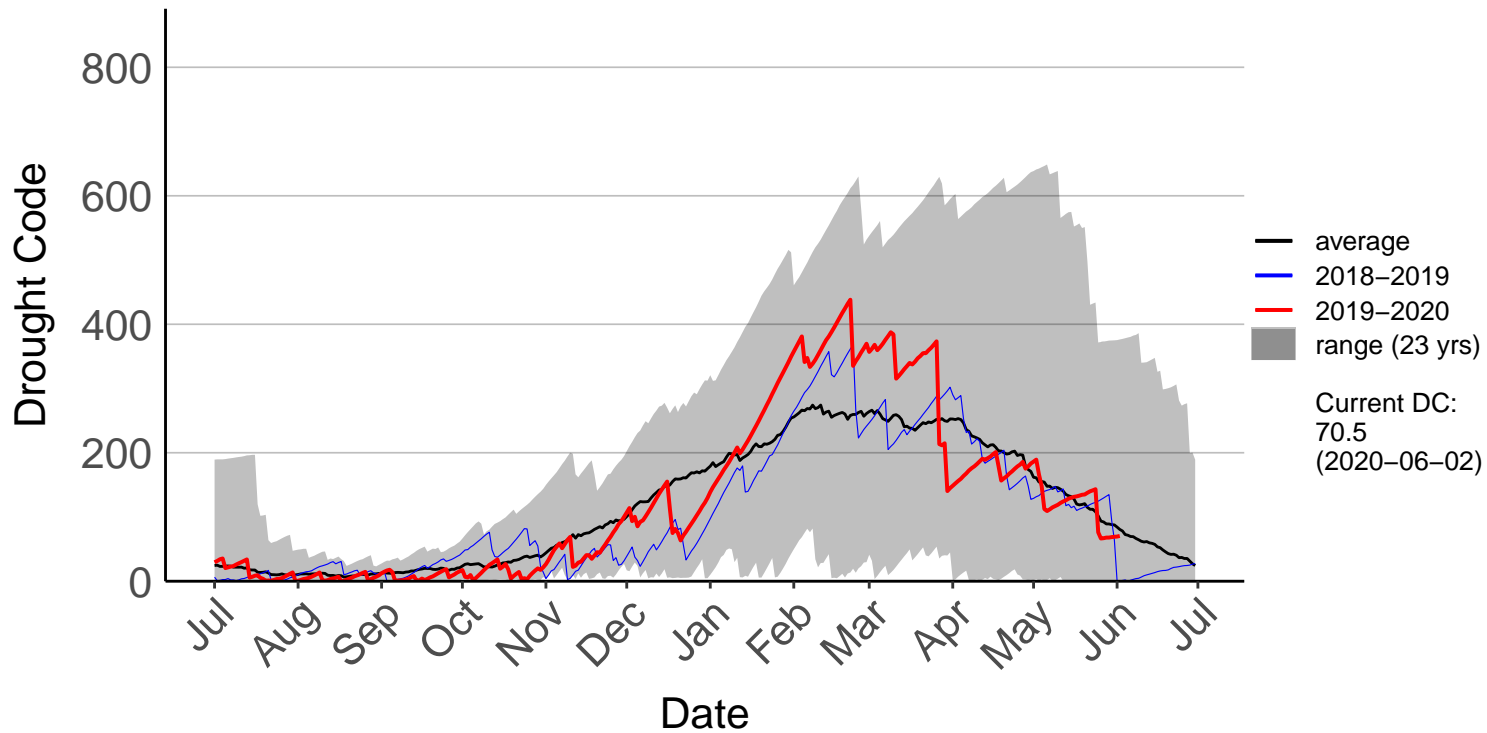

Burnham Raws (Sep 1996 to Jun 2020)

Cass Raws (Oct 2017 to Jun 2020)

Cheviot Raws (Oct 2017 to Jun 2020)

Christchurch Aero SYNOP (Jul 1996 to Jun 2020)

Diamond Harbour Raws (Jul 2017 to Jun 2020)

Early Valley Raws (Nov 2019 to Jun 2020)

Forest Plains Raws (May 2011 to Jun 2020)

Godley Head Raws (Jul 2017 to Jun 2020)

Hanmer Forest Ews (Jul 1996 to Jun 2020)

Le Bons Bay Aws (Jul 1996 to Jun 2020)

Lees Valley Raws (May 1998 to Jun 2020)

Leeston Raws (Feb 2004 to Jun 2020)

McLeans Raws (Mar 2017 to Jun 2020)

Motukarara Raws (Aug 1999 to Jun 2020)

Omihi Raws (Oct 2017 to Jun 2020)

Oxford 2 Raws (Dec 2017 to Jun 2020)

Oxford Raws (Aug 2007 to Dec 2017) – DISCONTINUED

Panama Road Raws (Jul 2017 to Jun 2020)

Salt Water Creek Raws (Nov 2019 to Jun 2020)

Snowdon Raws (Jun 1999 to Jun 2020)

Southbridge Raws (Oct 2017 to Jun 2020)

Te Oka Raws (Nov 2019 to Jun 2020)

West Melton Raws (May 2019 to Jun 2020)