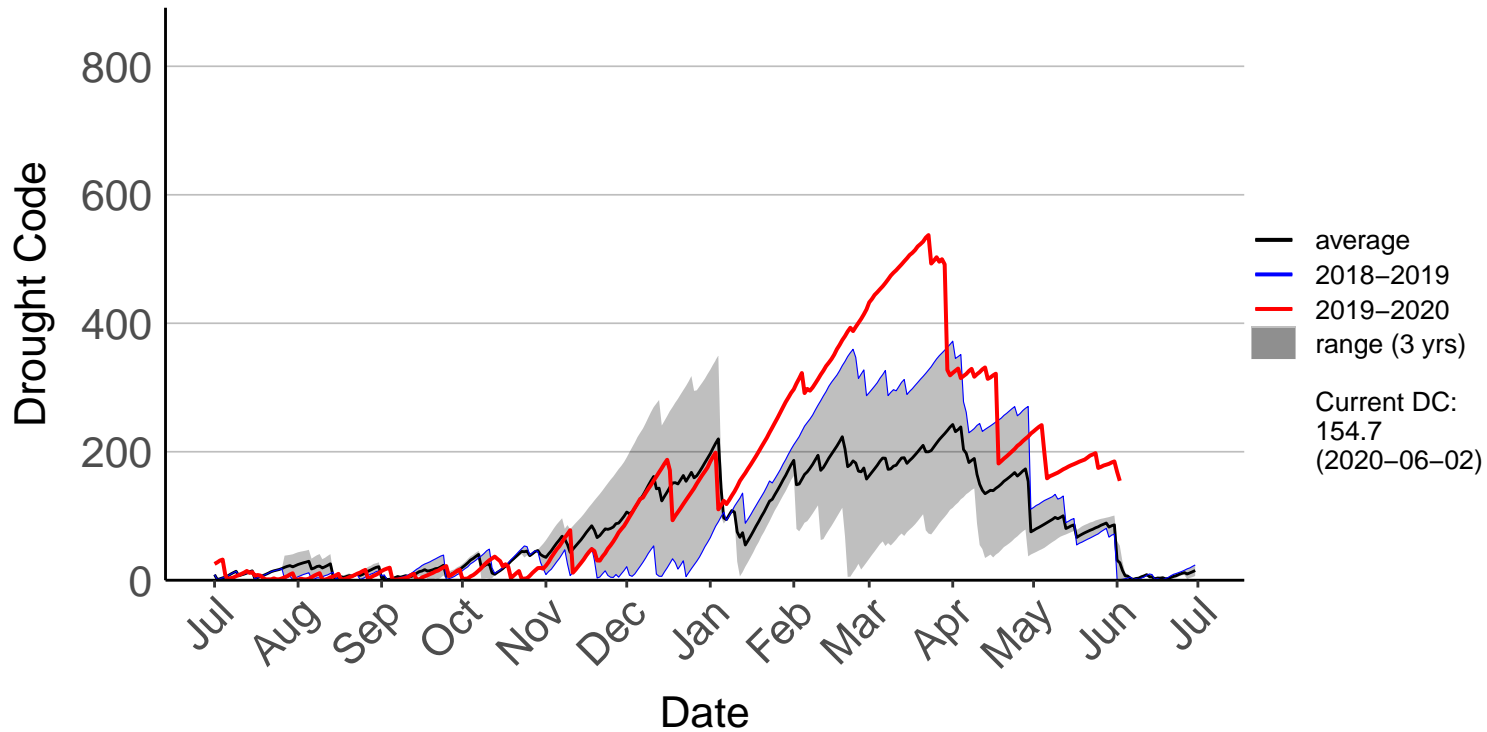

Forest Plains Raws (May 2011 to Jun 2020)

Godley Head Raws (Jul 2017 to Jun 2020)

Hanmer Forest Ews (Jul 1996 to Jun 2020)

Le Bons Bay Aws (Jul 1996 to Jun 2020)

Lees Valley Raws (May 1998 to Jun 2020)

Leeston Raws (Feb 2004 to Jun 2020)

McLeans Raws (Mar 2017 to Jun 2020)

Motukarara Raws (Aug 1999 to Jun 2020)

Omihi Raws (Oct 2017 to Jun 2020)

Oxford 2 Raws (Dec 2017 to Jun 2020)

Oxford Raws (Aug 2007 to Dec 2017) – DISCONTINUED

Panama Road Raws (Jul 2017 to Jun 2020)

Salt Water Creek Raws (Nov 2019 to Jun 2020)

Snowdon Raws (Jun 1999 to Jun 2020)

Southbridge Raws (Oct 2017 to Jun 2020)

Te Oka Raws (Nov 2019 to Jun 2020)

West Melton Raws (May 2019 to Jun 2020)