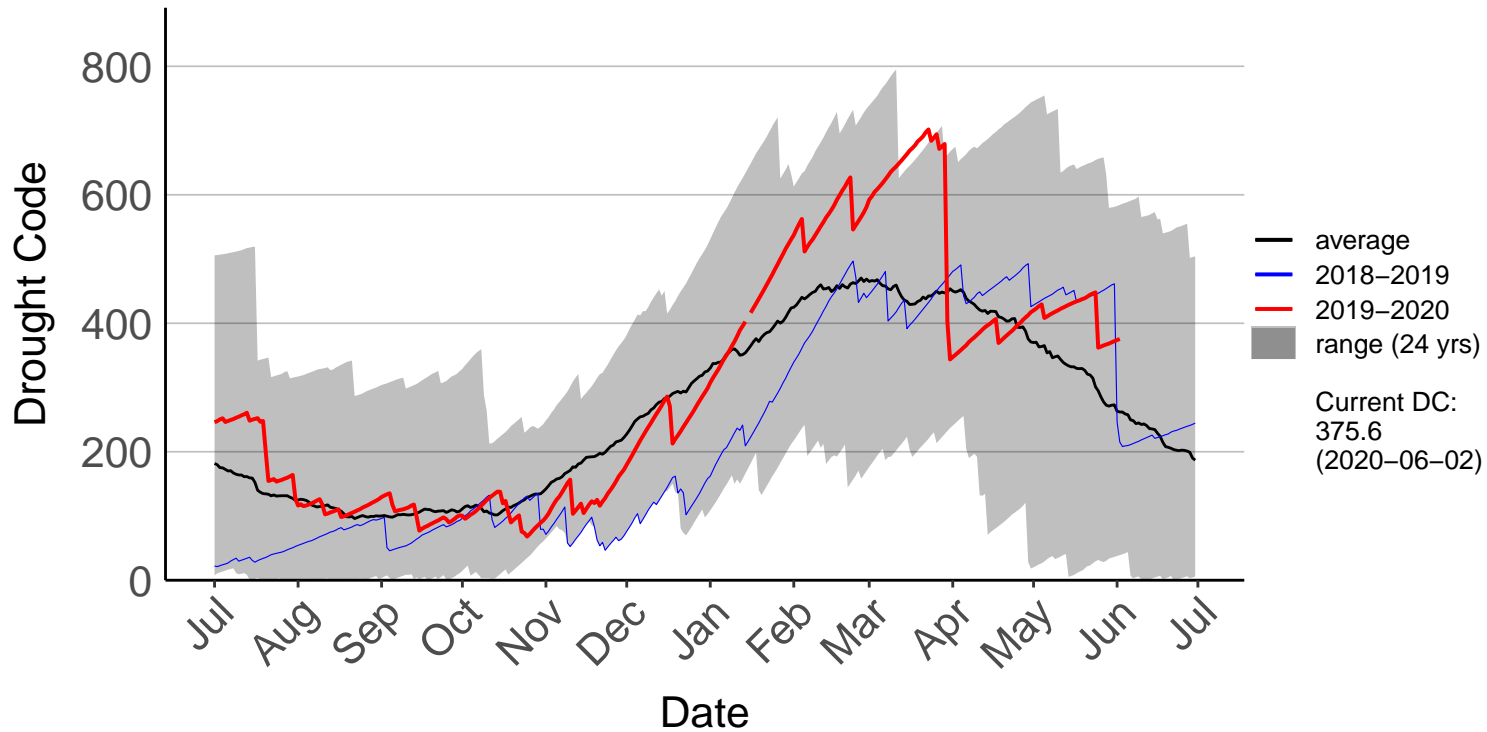

Albury Raws (Jan 2018 to Jun 2020)

Ashburton Plains Raws (Jul 1996 to Feb 2016) – DISCONTINU

Ashley Raws (Jul 1996 to Jun 2020)

Balmoral Raws (Jul 1996 to Jun 2020)

Bottle Lake Forest Raws (Jul 1996 to Jun 2020)

Burnham Raws (Sep 1996 to Jun 2020)

Cass Raws (Oct 2017 to Jun 2020)

Cheviot Raws (Oct 2017 to Jun 2020)

Christchurch Aero SYNOP (Jul 1996 to Jun 2020)

Diamond Harbour Raws (Jul 2017 to Jun 2020)

Early Valley Raws (Nov 2019 to Jun 2020)

Forest Plains Raws (May 2011 to Jun 2020)

Godley Head Raws (Jul 2017 to Jun 2020)

Hanmer Forest Ews (Jul 1996 to Jun 2020)

Le Bons Bay Aws (Jul 1996 to Jun 2020)

Lees Valley Raws (May 1998 to Jun 2020)

Leeston Raws (Feb 2004 to Jun 2020)

McLeans Raws (Mar 2017 to Jun 2020)

Motukarara Raws (Aug 1999 to Jun 2020)

Omihi Raws (Oct 2017 to Jun 2020)

Oxford 2 Raws (Dec 2017 to Jun 2020)

Oxford Raws (Aug 2007 to Dec 2017) – DISCONTINUED

Panama Road Raws (Jul 2017 to Jun 2020)