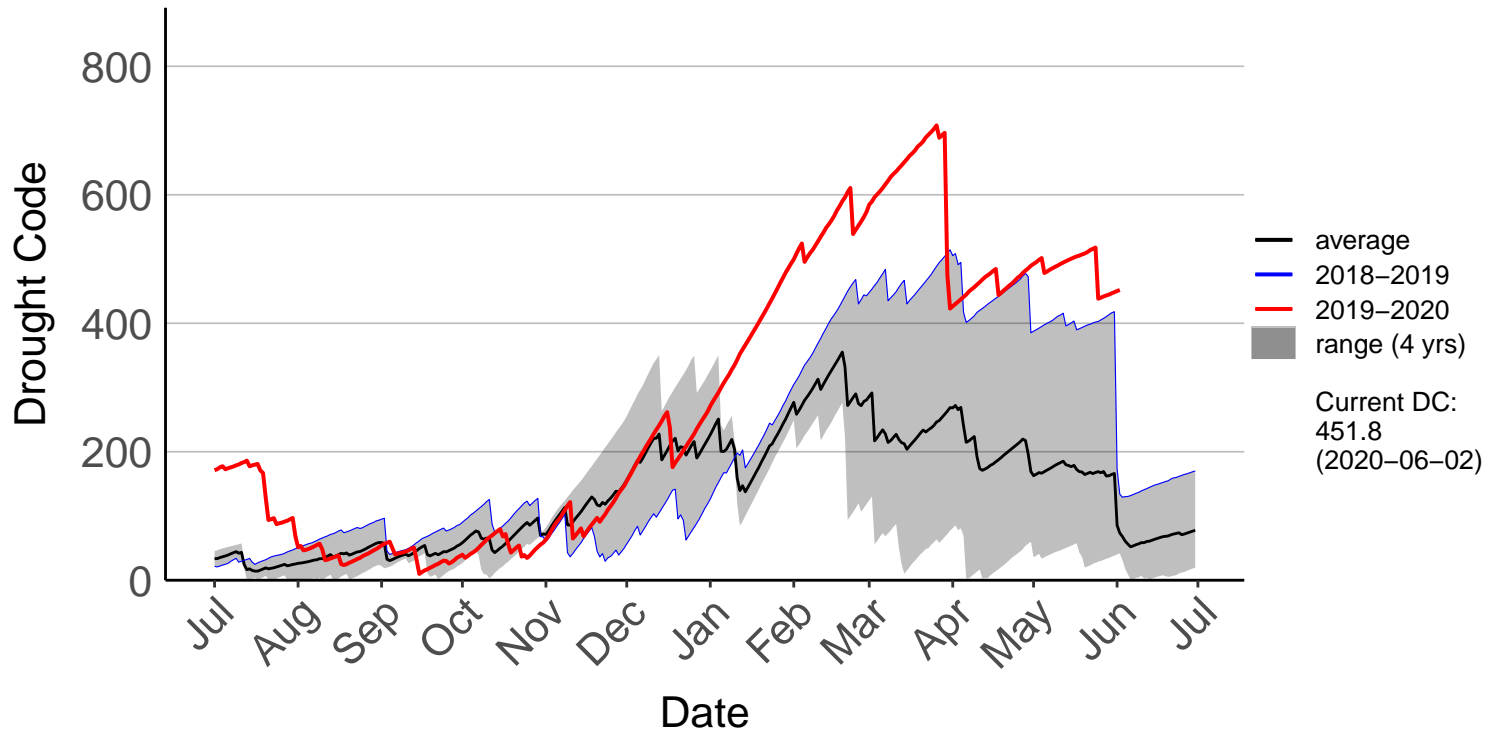

Burnham Raws (Sep 1996 to Jun 2020)

Cass Raws (Oct 2017 to Jun 2020)

Cheviot Raws (Oct 2017 to Jun 2020)

Christchurch Aero SYNOP (Jul 1996 to Jun 2020)

Diamond Harbour Raws (Jul 2017 to Jun 2020)

Early Valley Raws (Nov 2019 to Jun 2020)

Forest Plains Raws (May 2011 to Jun 2020)

Godley Head Raws (Jul 2017 to Jun 2020)

Hanmer Forest Ews (Jul 1996 to Jun 2020)

Le Bons Bay Aws (Jul 1996 to Jun 2020)

Lees Valley Raws (May 1998 to Jun 2020)

Leeston Raws (Feb 2004 to Jun 2020)

McLeans Raws (Mar 2017 to Jun 2020)

Motukarara Raws (Aug 1999 to Jun 2020)

Omihi Raws (Oct 2017 to Jun 2020)

Oxford 2 Raws (Dec 2017 to Jun 2020)

Oxford Raws (Aug 2007 to Dec 2017) – DISCONTINUED

Panama Road Raws (Jul 2017 to Jun 2020)

Salt Water Creek Raws (Nov 2019 to Jun 2020)

Snowdon Raws (Jun 1999 to Jun 2020)

Southbridge Raws (Oct 2017 to Jun 2020)

Te Oka Raws (Nov 2019 to Jun 2020)

West Melton Raws (May 2019 to Jun 2020)