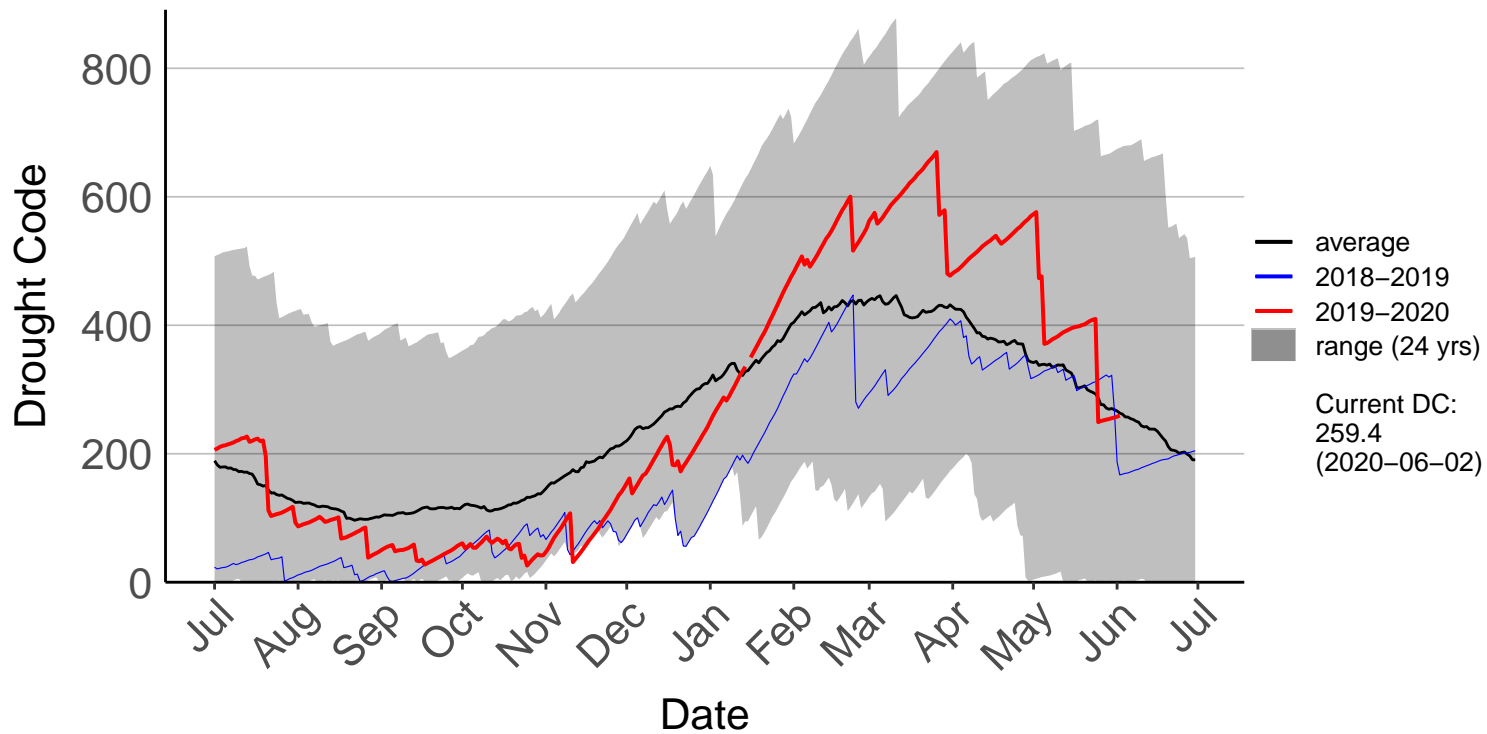

Albury Raws (Jan 2018 to Jun 2020)

Ashburton Plains Raws (Jul 1996 to Feb 2016) – DISCONTINU

Ashley Raws (Jul 1996 to Jun 2020)

Balmoral Raws (Jul 1996 to Jun 2020)

Bottle Lake Forest Raws (Jul 1996 to Jun 2020)

Burnham Raws (Sep 1996 to Jun 2020)

Cass Raws (Oct 2017 to Jun 2020)

Cheviot Raws (Oct 2017 to Jun 2020)

Christchurch Aero SYNOP (Jul 1996 to Jun 2020)

Diamond Harbour Raws (Jul 2017 to Jun 2020)

Early Valley Raws (Nov 2019 to Jun 2020)

Forest Plains Raws (May 2011 to Jun 2020)

Godley Head Raws (Jul 2017 to Jun 2020)

Hanmer Forest Ews (Jul 1996 to Jun 2020)

Le Bons Bay Aws (Jul 1996 to Jun 2020)

Lees Valley Raws (May 1998 to Jun 2020)

Leeston Raws (Feb 2004 to Jun 2020)

McLeans Raws (Mar 2017 to Jun 2020)

Motukarara Raws (Aug 1999 to Jun 2020)

Omihi Raws (Oct 2017 to Jun 2020)

Oxford 2 Raws (Dec 2017 to Jun 2020)

Oxford Raws (Aug 2007 to Dec 2017) – DISCONTINUED

Panama Road Raws (Jul 2017 to Jun 2020)