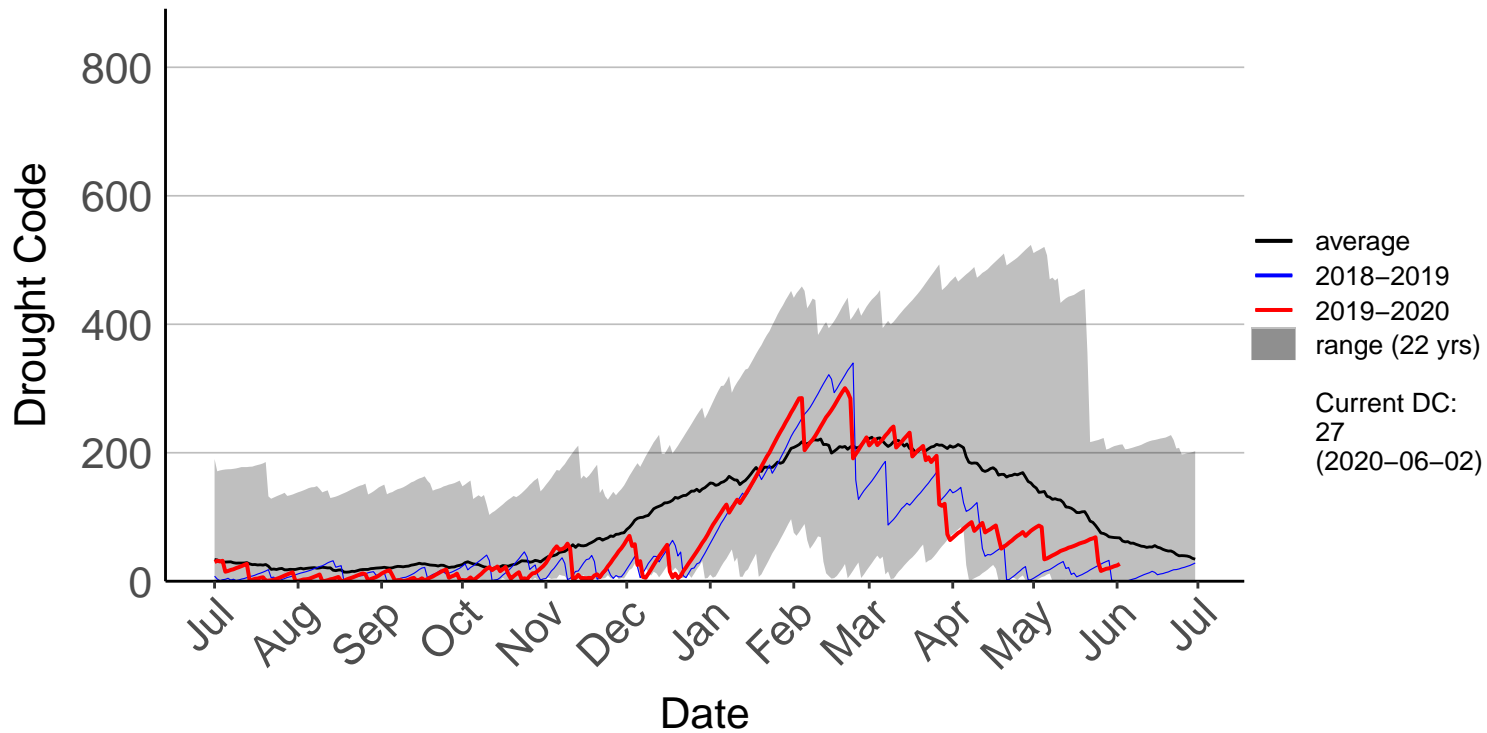

Forest Plains Raws (May 2011 to Jun 2020)

Godley Head Raws (Jul 2017 to Jun 2020)

Hanmer Forest Ews (Jul 1996 to Jun 2020)

Le Bons Bay Aws (Jul 1996 to Jun 2020)

Lees Valley Raws (May 1998 to Jun 2020)

Leeston Raws (Feb 2004 to Jun 2020)

McLeans Raws (Mar 2017 to Jun 2020)

Motukarara Raws (Aug 1999 to Jun 2020)

Omihi Raws (Oct 2017 to Jun 2020)

Oxford 2 Raws (Dec 2017 to Jun 2020)

Oxford Raws (Aug 2007 to Dec 2017) – DISCONTINUED

Panama Road Raws (Jul 2017 to Jun 2020)

Salt Water Creek Raws (Nov 2019 to Jun 2020)

Snowdon Raws (Jun 1999 to Jun 2020)

Southbridge Raws (Oct 2017 to Jun 2020)

Te Oka Raws (Nov 2019 to Jun 2020)

West Melton Raws (May 2019 to Jun 2020)