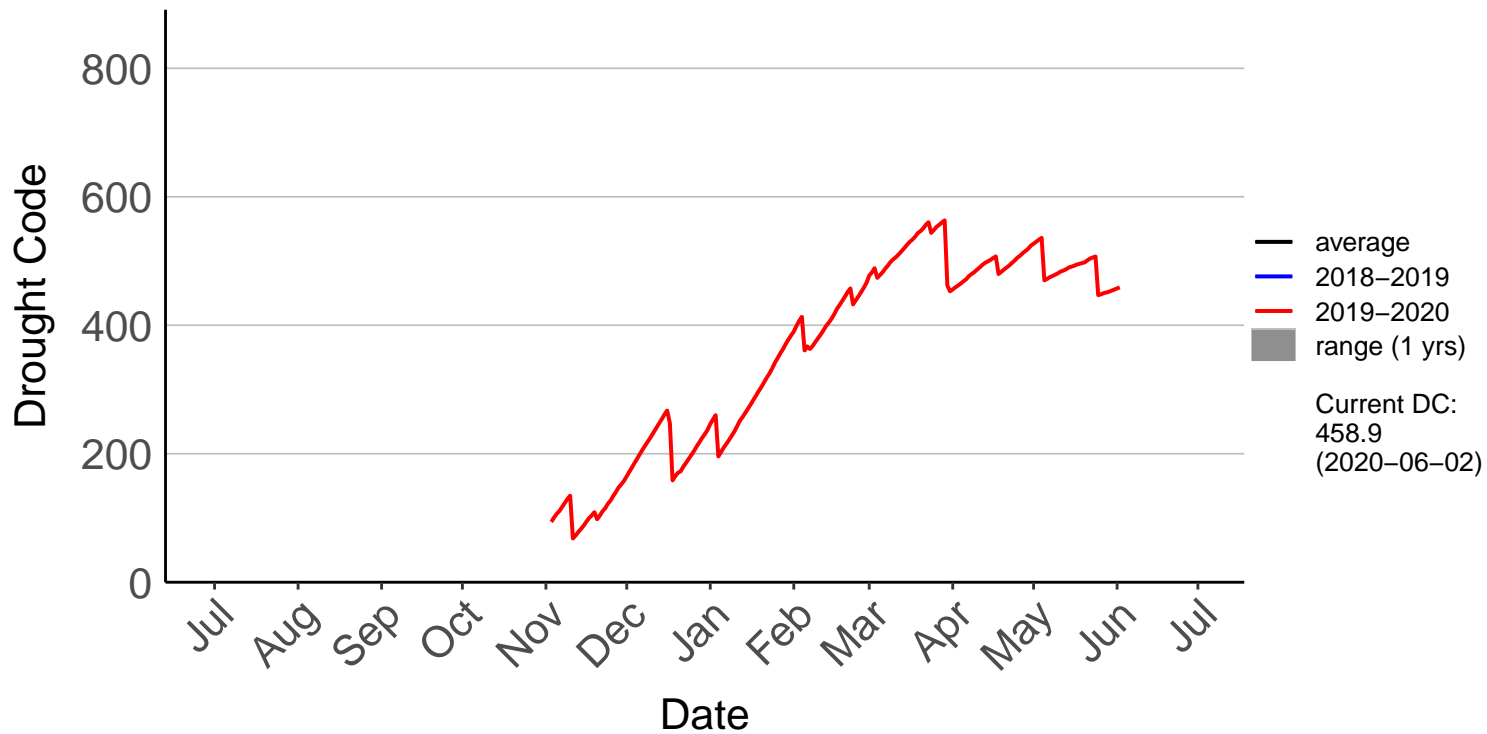

McLeans Raws (Mar 2017 to Jun 2020)

Motukarara Raws (Aug 1999 to Jun 2020)

Omihi Raws (Oct 2017 to Jun 2020)

Oxford 2 Raws (Dec 2017 to Jun 2020)

Oxford Raws (Aug 2007 to Dec 2017) – DISCONTINUED

Panama Road Raws (Jul 2017 to Jun 2020)

Salt Water Creek Raws (Nov 2019 to Jun 2020)

Snowdon Raws (Jun 1999 to Jun 2020)

Southbridge Raws (Oct 2017 to Jun 2020)

Te Oka Raws (Nov 2019 to Jun 2020)

West Melton Raws (May 2019 to Jun 2020)