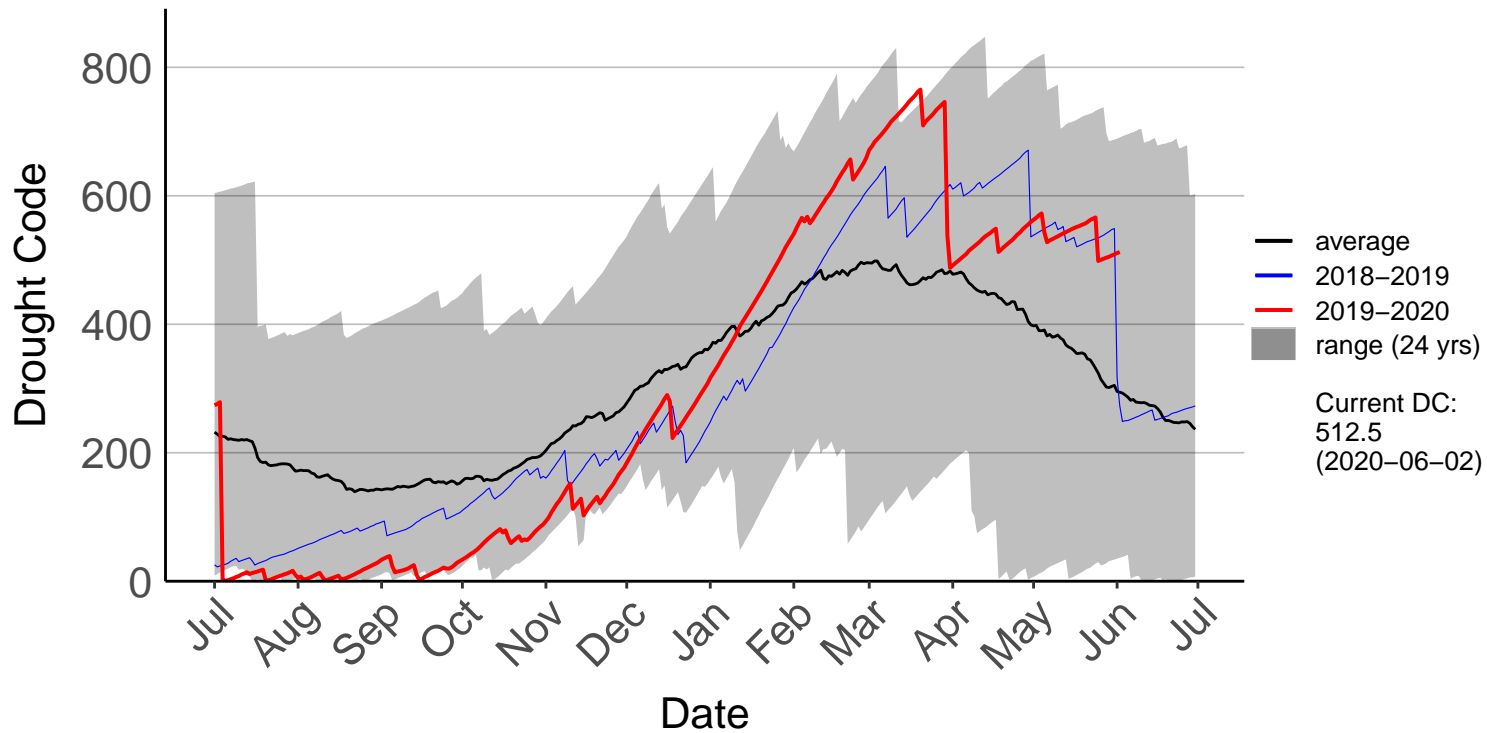

Albury Raws (Jan 2018 to Jun 2020)

Ashburton Plains Raws (Jul 1996 to Feb 2016) – DISCONTINU

Ashley Raws (Jul 1996 to Jun 2020)

Balmoral Raws (Jul 1996 to Jun 2020)

Bottle Lake Forest Raws (Jul 1996 to Jun 2020)

Burnham Raws (Sep 1996 to Jun 2020)

Cass Raws (Oct 2017 to Jun 2020)

Cheviot Raws (Oct 2017 to Jun 2020)

Christchurch Aero SYNOP (Jul 1996 to Jun 2020)

Diamond Harbour Raws (Jul 2017 to Jun 2020)

Early Valley Raws (Nov 2019 to Jun 2020)

Forest Plains Raws (May 2011 to Jun 2020)

Godley Head Raws (Jul 2017 to Jun 2020)

Hanmer Forest Ews (Jul 1996 to Jun 2020)

Le Bons Bay Aws (Jul 1996 to Jun 2020)

Lees Valley Raws (May 1998 to Jun 2020)

Leeston Raws (Feb 2004 to Jun 2020)

McLeans Raws (Mar 2017 to Jun 2020)

Motukarara Raws (Aug 1999 to Jun 2020)

Omihi Raws (Oct 2017 to Jun 2020)

Oxford 2 Raws (Dec 2017 to Jun 2020)

Oxford Raws (Aug 2007 to Dec 2017) – DISCONTINUED

Panama Road Raws (Jul 2017 to Jun 2020)