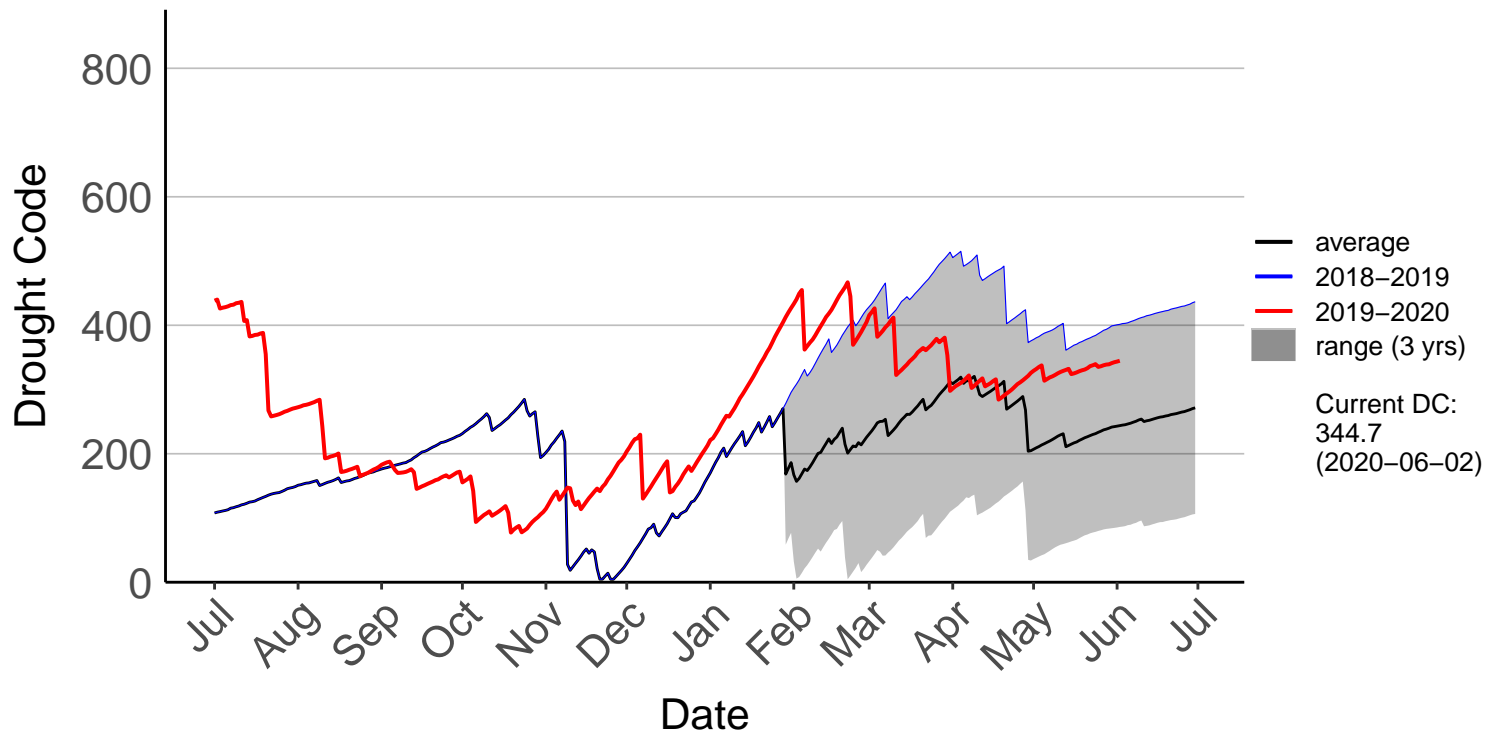

Albury Raws (Jan 2018 to Jun 2020)

Ashburton Plains Raws (Jul 1996 to Feb 2016) – DISCONTINU

Ashley Raws (Jul 1996 to Jun 2020)

Balmoral Raws (Jul 1996 to Jun 2020)

Bottle Lake Forest Raws (Jul 1996 to Jun 2020)

Burnham Raws (Sep 1996 to Jun 2020)

Cass Raws (Oct 2017 to Jun 2020)

Cheviot Raws (Oct 2017 to Jun 2020)

Christchurch Aero SYNOP (Jul 1996 to Jun 2020)

Diamond Harbour Raws (Jul 2017 to Jun 2020)

Early Valley Raws (Nov 2019 to Jun 2020)

Forest Plains Raws (May 2011 to Jun 2020)

Godley Head Raws (Jul 2017 to Jun 2020)

Hanmer Forest Ews (Jul 1996 to Jun 2020)

Le Bons Bay Aws (Jul 1996 to Jun 2020)

Lees Valley Raws (May 1998 to Jun 2020)

Leeston Raws (Feb 2004 to Jun 2020)

McLeans Raws (Mar 2017 to Jun 2020)

Motukarara Raws (Aug 1999 to Jun 2020)

Omihi Raws (Oct 2017 to Jun 2020)

Oxford 2 Raws (Dec 2017 to Jun 2020)

Oxford Raws (Aug 2007 to Dec 2017) – DISCONTINUED

Panama Road Raws (Jul 2017 to Jun 2020)