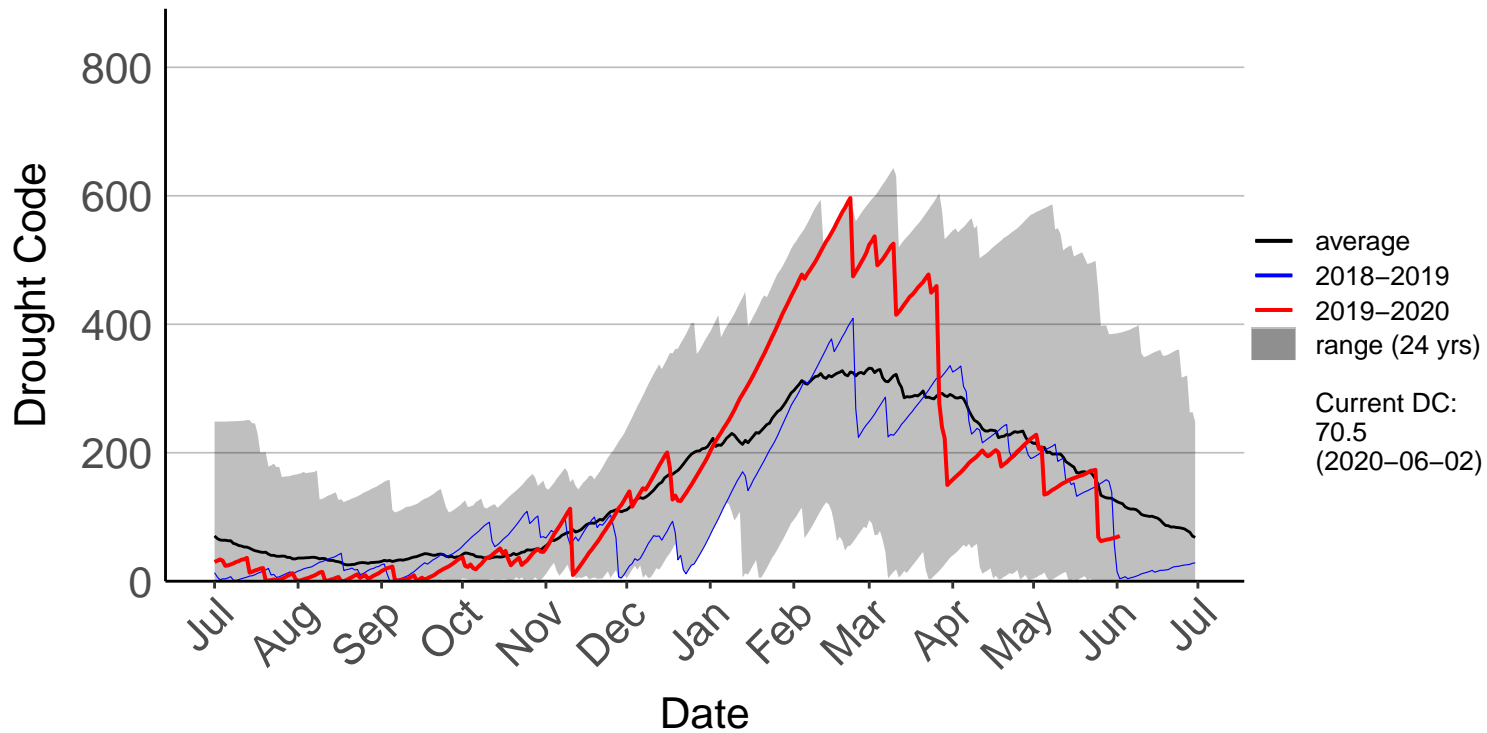

Albury Raws (Jan 2018 to Jun 2020)

Ashburton Plains Raws (Jul 1996 to Feb 2016) – DISCONTINU

Ashley Raws (Jul 1996 to Jun 2020)

Balmoral Raws (Jul 1996 to Jun 2020)

Bottle Lake Forest Raws (Jul 1996 to Jun 2020)

Burnham Raws (Sep 1996 to Jun 2020)

Cass Raws (Oct 2017 to Jun 2020)

Cheviot Raws (Oct 2017 to Jun 2020)

Christchurch Aero SYNOP (Jul 1996 to Jun 2020)

Diamond Harbour Raws (Jul 2017 to Jun 2020)

Early Valley Raws (Nov 2019 to Jun 2020)

Forest Plains Raws (May 2011 to Jun 2020)

Godley Head Raws (Jul 2017 to Jun 2020)

Hanmer Forest Ews (Jul 1996 to Jun 2020)

Le Bons Bay Aws (Jul 1996 to Jun 2020)

Lees Valley Raws (May 1998 to Jun 2020)

Leeston Raws (Feb 2004 to Jun 2020)

McLeans Raws (Mar 2017 to Jun 2020)

Motukarara Raws (Aug 1999 to Jun 2020)

Omihi Raws (Oct 2017 to Jun 2020)

Oxford 2 Raws (Dec 2017 to Jun 2020)

Oxford Raws (Aug 2007 to Dec 2017) – DISCONTINUED

Panama Road Raws (Jul 2017 to Jun 2020)