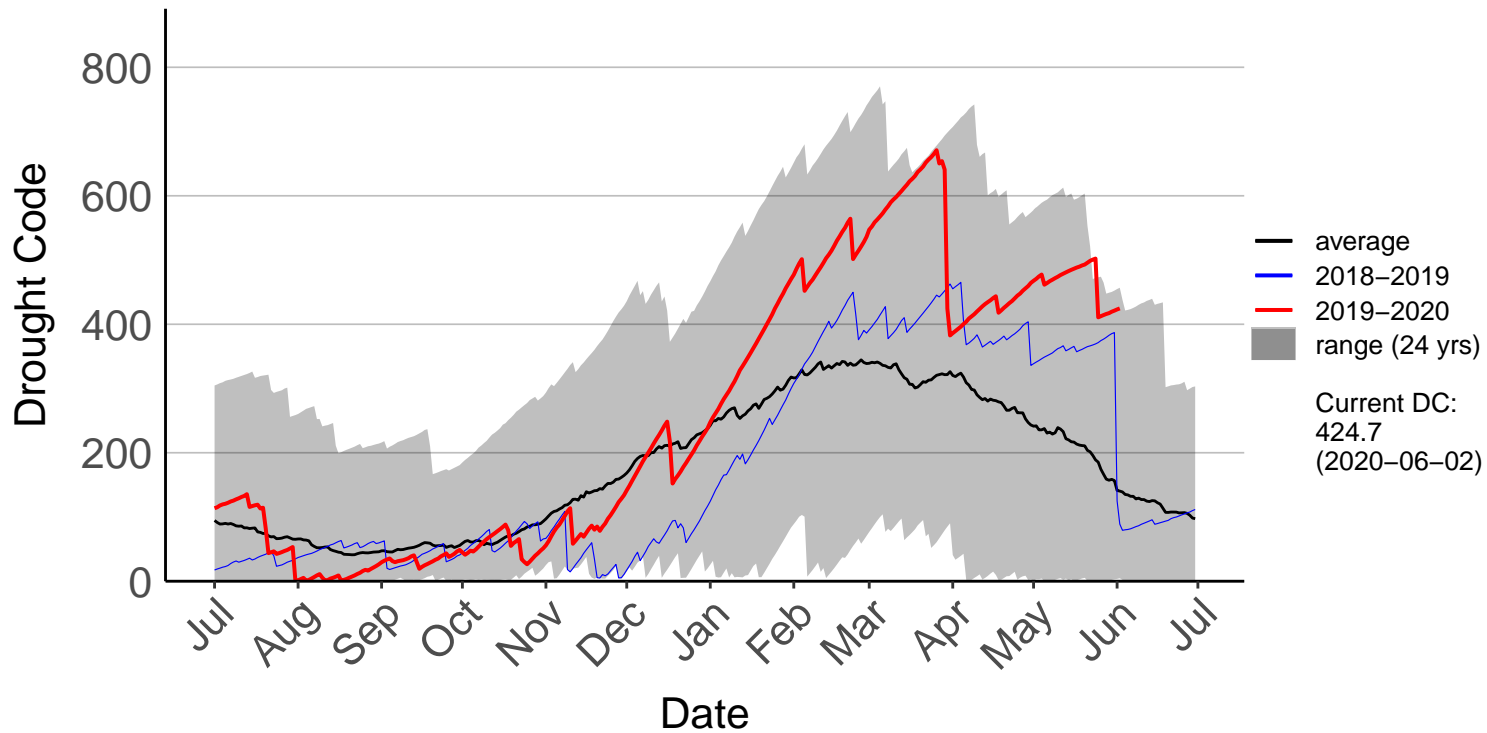

Albury Raws (Jan 2018 to Jun 2020)

Ashburton Plains Raws (Jul 1996 to Feb 2016) – DISCONTINU

Ashley Raws (Jul 1996 to Jun 2020)

Balmoral Raws (Jul 1996 to Jun 2020)

Bottle Lake Forest Raws (Jul 1996 to Jun 2020)

Burnham Raws (Sep 1996 to Jun 2020)

Cass Raws (Oct 2017 to Jun 2020)

Cheviot Raws (Oct 2017 to Jun 2020)

Christchurch Aero SYNOP (Jul 1996 to Jun 2020)

Diamond Harbour Raws (Jul 2017 to Jun 2020)

Early Valley Raws (Nov 2019 to Jun 2020)

Forest Plains Raws (May 2011 to Jun 2020)

Godley Head Raws (Jul 2017 to Jun 2020)

Hanmer Forest Ews (Jul 1996 to Jun 2020)

Le Bons Bay Aws (Jul 1996 to Jun 2020)

Lees Valley Raws (May 1998 to Jun 2020)

Leeston Raws (Feb 2004 to Jun 2020)

McLeans Raws (Mar 2017 to Jun 2020)

Motukarara Raws (Aug 1999 to Jun 2020)

Omihi Raws (Oct 2017 to Jun 2020)

Oxford 2 Raws (Dec 2017 to Jun 2020)

Oxford Raws (Aug 2007 to Dec 2017) – DISCONTINUED

Panama Road Raws (Jul 2017 to Jun 2020)