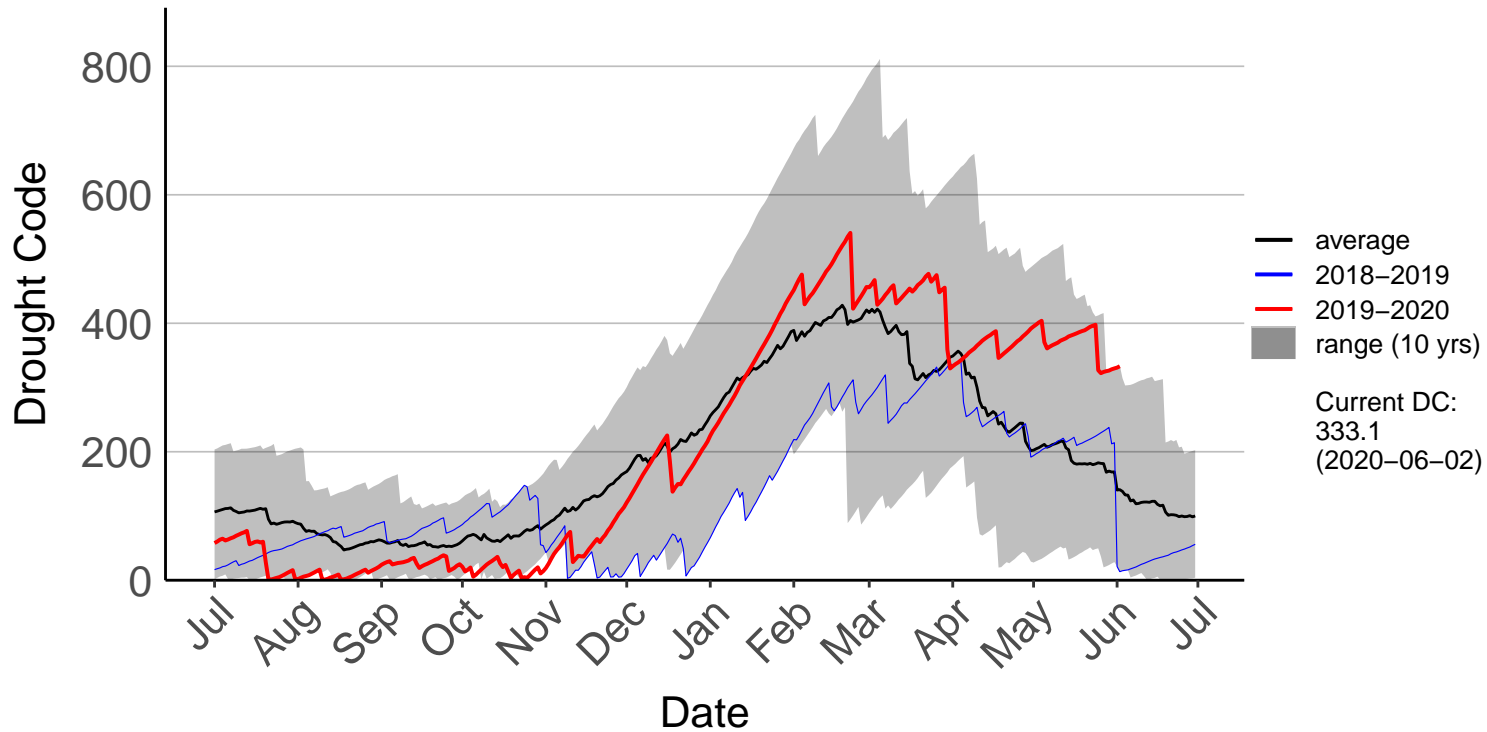

Albury Raws (Jan 2018 to Jun 2020)

Ashburton Plains Raws (Jul 1996 to Feb 2016) – DISCONTINU

Ashley Raws (Jul 1996 to Jun 2020)

Balmoral Raws (Jul 1996 to Jun 2020)

Bottle Lake Forest Raws (Jul 1996 to Jun 2020)

Burnham Raws (Sep 1996 to Jun 2020)

Cass Raws (Oct 2017 to Jun 2020)

Cheviot Raws (Oct 2017 to Jun 2020)

Christchurch Aero SYNOP (Jul 1996 to Jun 2020)

Diamond Harbour Raws (Jul 2017 to Jun 2020)

Early Valley Raws (Nov 2019 to Jun 2020)

Forest Plains Raws (May 2011 to Jun 2020)

Godley Head Raws (Jul 2017 to Jun 2020)

Hanmer Forest Ews (Jul 1996 to Jun 2020)

Le Bons Bay Aws (Jul 1996 to Jun 2020)

Lees Valley Raws (May 1998 to Jun 2020)

Leeston Raws (Feb 2004 to Jun 2020)

McLeans Raws (Mar 2017 to Jun 2020)

Motukarara Raws (Aug 1999 to Jun 2020)

Omihi Raws (Oct 2017 to Jun 2020)

Oxford 2 Raws (Dec 2017 to Jun 2020)

Oxford Raws (Aug 2007 to Dec 2017) – DISCONTINUED

Panama Road Raws (Jul 2017 to Jun 2020)