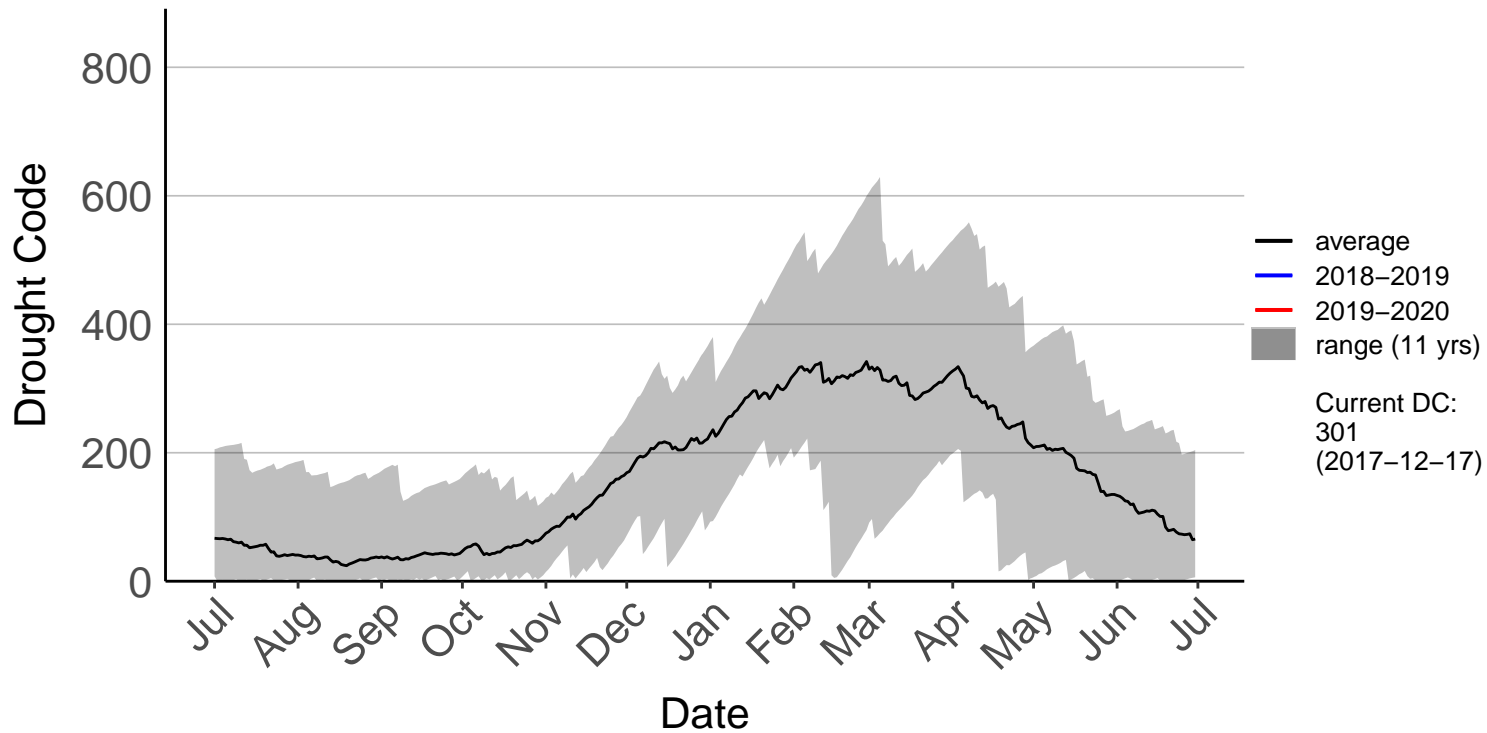

Forest Plains Raws (May 2011 to Jun 2020)

Godley Head Raws (Jul 2017 to Jun 2020)

Hanmer Forest Ews (Jul 1996 to Jun 2020)

Le Bons Bay Aws (Jul 1996 to Jun 2020)

Lees Valley Raws (May 1998 to Jun 2020)

Leeston Raws (Feb 2004 to Jun 2020)

McLeans Raws (Mar 2017 to Jun 2020)

Motukarara Raws (Aug 1999 to Jun 2020)

Omihi Raws (Oct 2017 to Jun 2020)

Oxford 2 Raws (Dec 2017 to Jun 2020)

Oxford Raws (Aug 2007 to Dec 2017) – DISCONTINUED

Panama Road Raws (Jul 2017 to Jun 2020)

Salt Water Creek Raws (Nov 2019 to Jun 2020)

Snowdon Raws (Jun 1999 to Jun 2020)

Southbridge Raws (Oct 2017 to Jun 2020)

Te Oka Raws (Nov 2019 to Jun 2020)

West Melton Raws (May 2019 to Jun 2020)