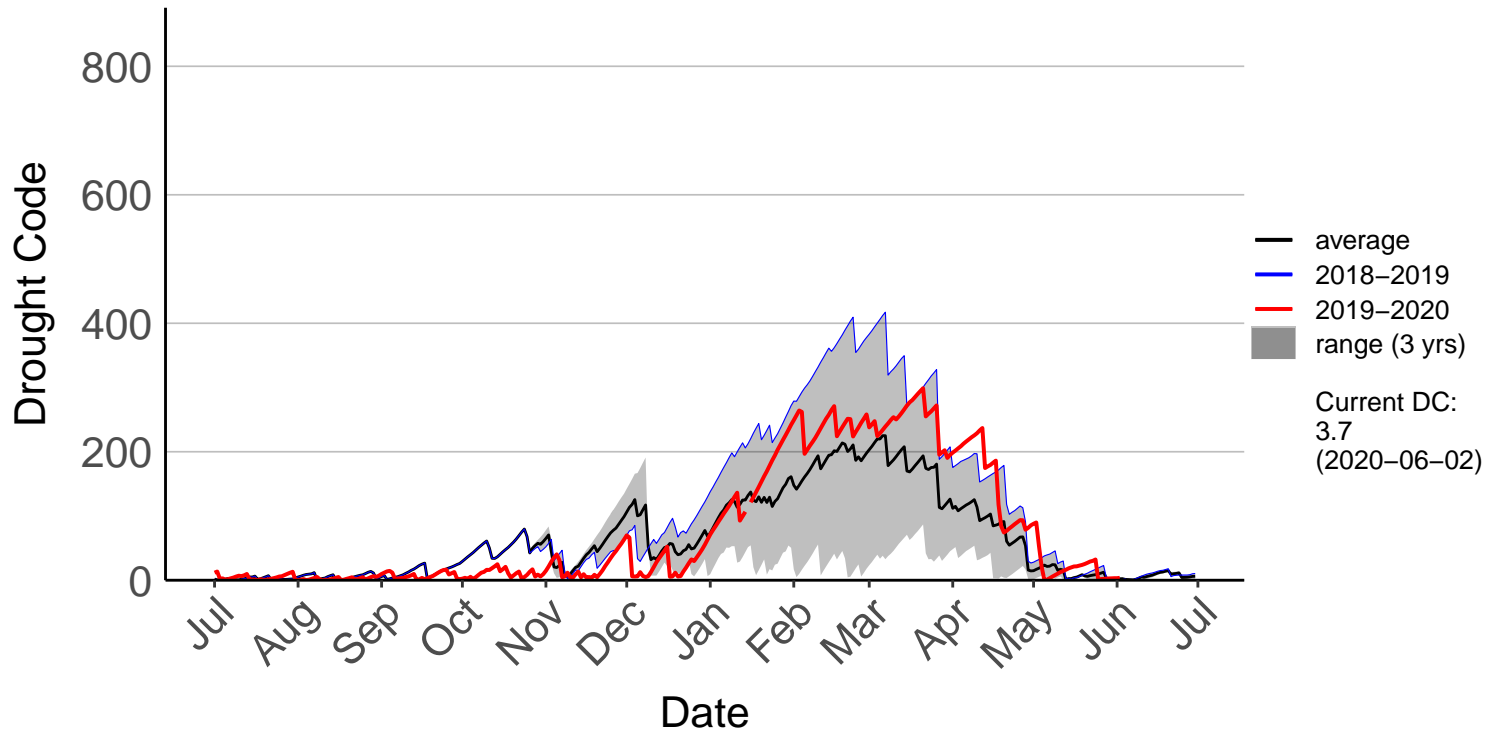

Albury Raws (Jan 2018 to Jun 2020)

Ashburton Plains Raws (Jul 1996 to Feb 2016) – DISCONTINU

Ashley Raws (Jul 1996 to Jun 2020)

Balmoral Raws (Jul 1996 to Jun 2020)

Bottle Lake Forest Raws (Jul 1996 to Jun 2020)

Burnham Raws (Sep 1996 to Jun 2020)

Cass Raws (Oct 2017 to Jun 2020)

Cheviot Raws (Oct 2017 to Jun 2020)

Christchurch Aero SYNOP (Jul 1996 to Jun 2020)

Diamond Harbour Raws (Jul 2017 to Jun 2020)

Early Valley Raws (Nov 2019 to Jun 2020)

Forest Plains Raws (May 2011 to Jun 2020)

Godley Head Raws (Jul 2017 to Jun 2020)

Hanmer Forest Ews (Jul 1996 to Jun 2020)

Le Bons Bay Aws (Jul 1996 to Jun 2020)

Lees Valley Raws (May 1998 to Jun 2020)

Leeston Raws (Feb 2004 to Jun 2020)

McLeans Raws (Mar 2017 to Jun 2020)

Motukarara Raws (Aug 1999 to Jun 2020)

Omihi Raws (Oct 2017 to Jun 2020)

Oxford 2 Raws (Dec 2017 to Jun 2020)

Oxford Raws (Aug 2007 to Dec 2017) – DISCONTINUED

Panama Road Raws (Jul 2017 to Jun 2020)