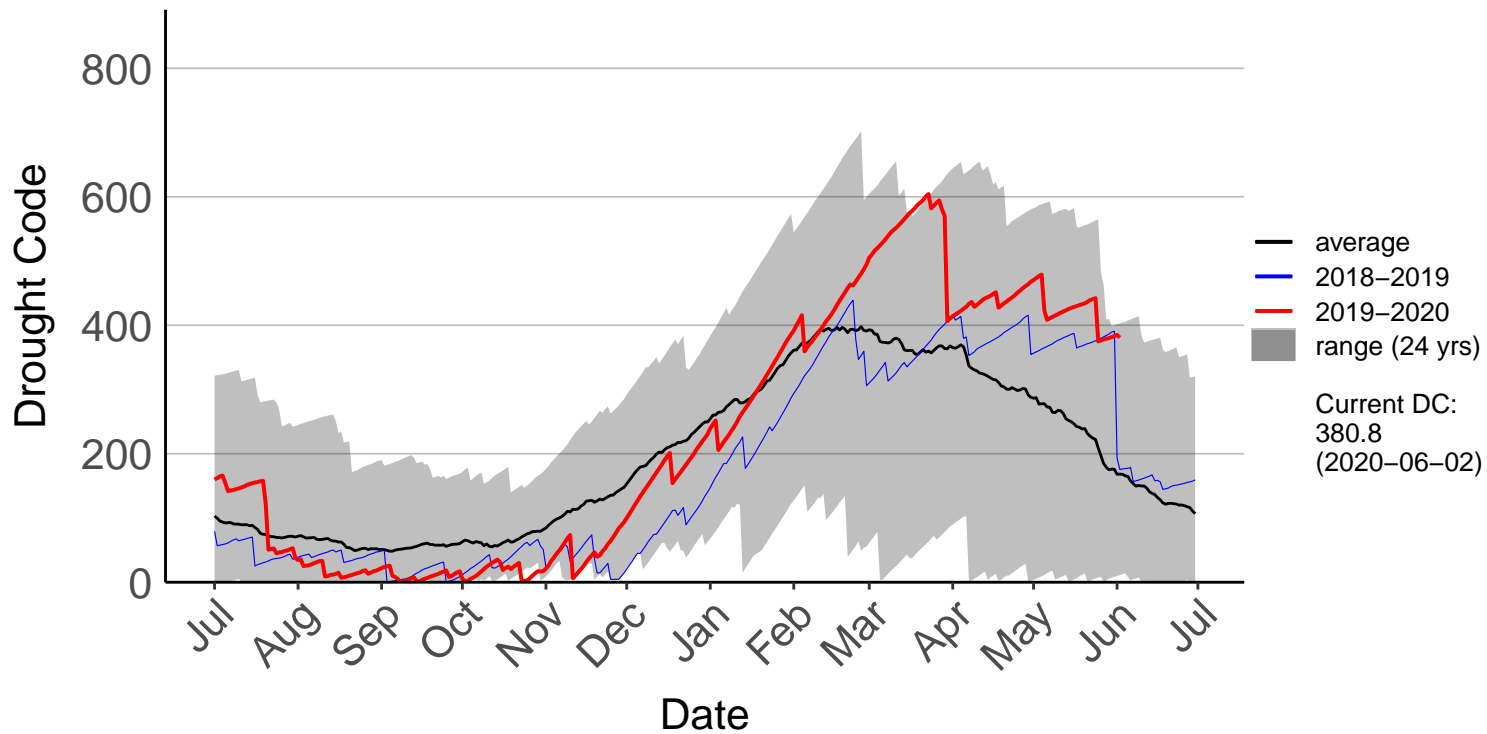

Burnham Raws (Sep 1996 to Jun 2020)

Cass Raws (Oct 2017 to Jun 2020)

Cheviot Raws (Oct 2017 to Jun 2020)

Christchurch Aero SYNOP (Jul 1996 to Jun 2020)

Diamond Harbour Raws (Jul 2017 to Jun 2020)

Early Valley Raws (Nov 2019 to Jun 2020)

Forest Plains Raws (May 2011 to Jun 2020)

Godley Head Raws (Jul 2017 to Jun 2020)

Hanmer Forest Ews (Jul 1996 to Jun 2020)

Le Bons Bay Aws (Jul 1996 to Jun 2020)

Lees Valley Raws (May 1998 to Jun 2020)

Leeston Raws (Feb 2004 to Jun 2020)

McLeans Raws (Mar 2017 to Jun 2020)

Motukarara Raws (Aug 1999 to Jun 2020)

Omihi Raws (Oct 2017 to Jun 2020)

Oxford 2 Raws (Dec 2017 to Jun 2020)

Oxford Raws (Aug 2007 to Dec 2017) – DISCONTINUED

Panama Road Raws (Jul 2017 to Jun 2020)

Salt Water Creek Raws (Nov 2019 to Jun 2020)

Snowdon Raws (Jun 1999 to Jun 2020)

Southbridge Raws (Oct 2017 to Jun 2020)

Te Oka Raws (Nov 2019 to Jun 2020)

West Melton Raws (May 2019 to Jun 2020)