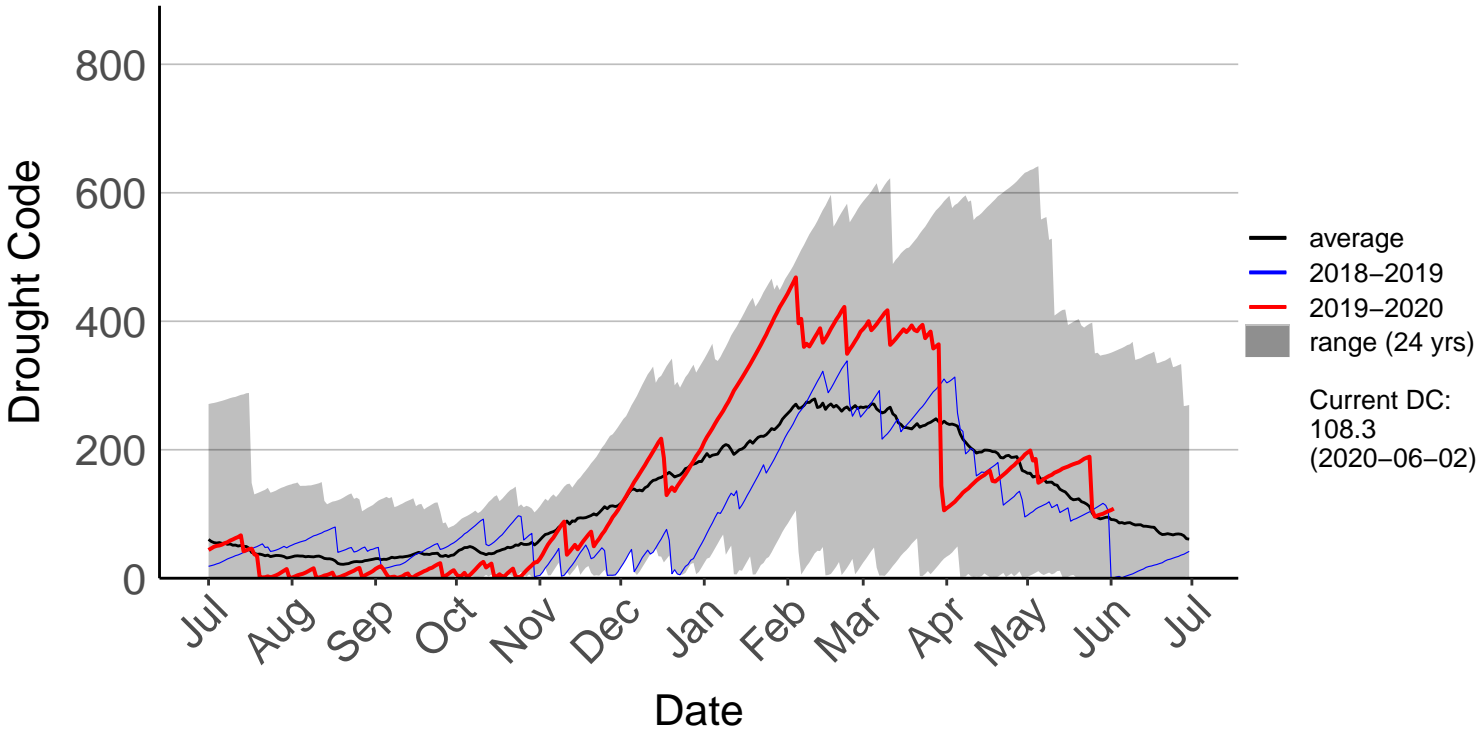

Albury Raws (Jan 2018 to Jun 2020)

Ashburton Plains Raws (Jul 1996 to Feb 2016) – DISCONTINU

Ashley Raws (Jul 1996 to Jun 2020)

Balmoral Raws (Jul 1996 to Jun 2020)

Bottle Lake Forest Raws (Jul 1996 to Jun 2020)

Burnham Raws (Sep 1996 to Jun 2020)

Cass Raws (Oct 2017 to Jun 2020)

Cheviot Raws (Oct 2017 to Jun 2020)

Christchurch Aero SYNOP (Jul 1996 to Jun 2020)

Diamond Harbour Raws (Jul 2017 to Jun 2020)

Early Valley Raws (Nov 2019 to Jun 2020)

Forest Plains Raws (May 2011 to Jun 2020)

Godley Head Raws (Jul 2017 to Jun 2020)

Hanmer Forest Ews (Jul 1996 to Jun 2020)

Le Bons Bay Aws (Jul 1996 to Jun 2020)

Lees Valley Raws (May 1998 to Jun 2020)

Leeston Raws (Feb 2004 to Jun 2020)

McLeans Raws (Mar 2017 to Jun 2020)

Motukarara Raws (Aug 1999 to Jun 2020)

Omihi Raws (Oct 2017 to Jun 2020)

Oxford 2 Raws (Dec 2017 to Jun 2020)

Oxford Raws (Aug 2007 to Dec 2017) – DISCONTINUED

Panama Road Raws (Jul 2017 to Jun 2020)