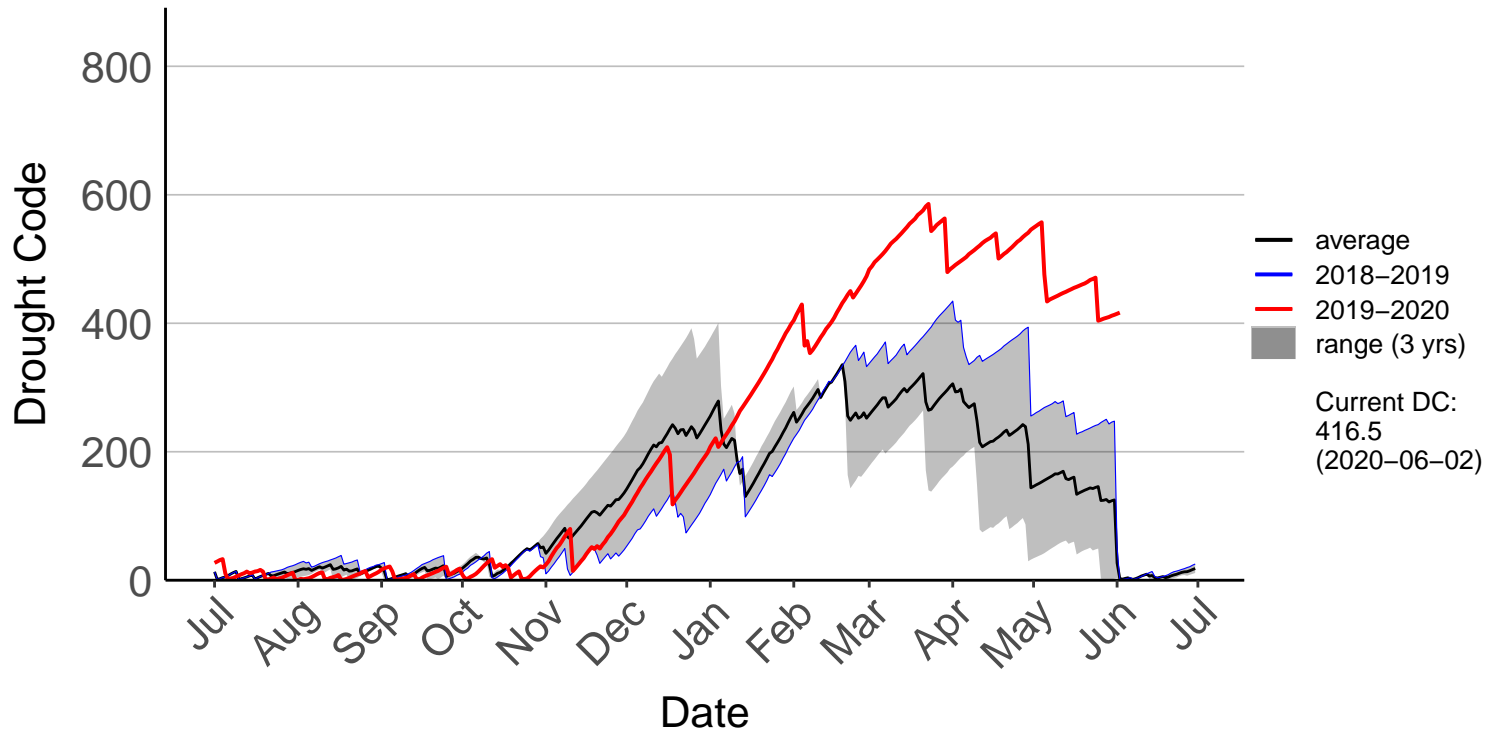

Albury Raws (Jan 2018 to Jun 2020)

Ashburton Plains Raws (Jul 1996 to Feb 2016) – DISCONTINU

Ashley Raws (Jul 1996 to Jun 2020)

Balmoral Raws (Jul 1996 to Jun 2020)

Bottle Lake Forest Raws (Jul 1996 to Jun 2020)

Burnham Raws (Sep 1996 to Jun 2020)

Cass Raws (Oct 2017 to Jun 2020)

Cheviot Raws (Oct 2017 to Jun 2020)

Christchurch Aero SYNOP (Jul 1996 to Jun 2020)

Diamond Harbour Raws (Jul 2017 to Jun 2020)

Early Valley Raws (Nov 2019 to Jun 2020)

Forest Plains Raws (May 2011 to Jun 2020)

Godley Head Raws (Jul 2017 to Jun 2020)

Hanmer Forest Ews (Jul 1996 to Jun 2020)

Le Bons Bay Aws (Jul 1996 to Jun 2020)

Lees Valley Raws (May 1998 to Jun 2020)

Leeston Raws (Feb 2004 to Jun 2020)

McLeans Raws (Mar 2017 to Jun 2020)

Motukarara Raws (Aug 1999 to Jun 2020)

Omihi Raws (Oct 2017 to Jun 2020)

Oxford 2 Raws (Dec 2017 to Jun 2020)

Oxford Raws (Aug 2007 to Dec 2017) – DISCONTINUED

Panama Road Raws (Jul 2017 to Jun 2020)