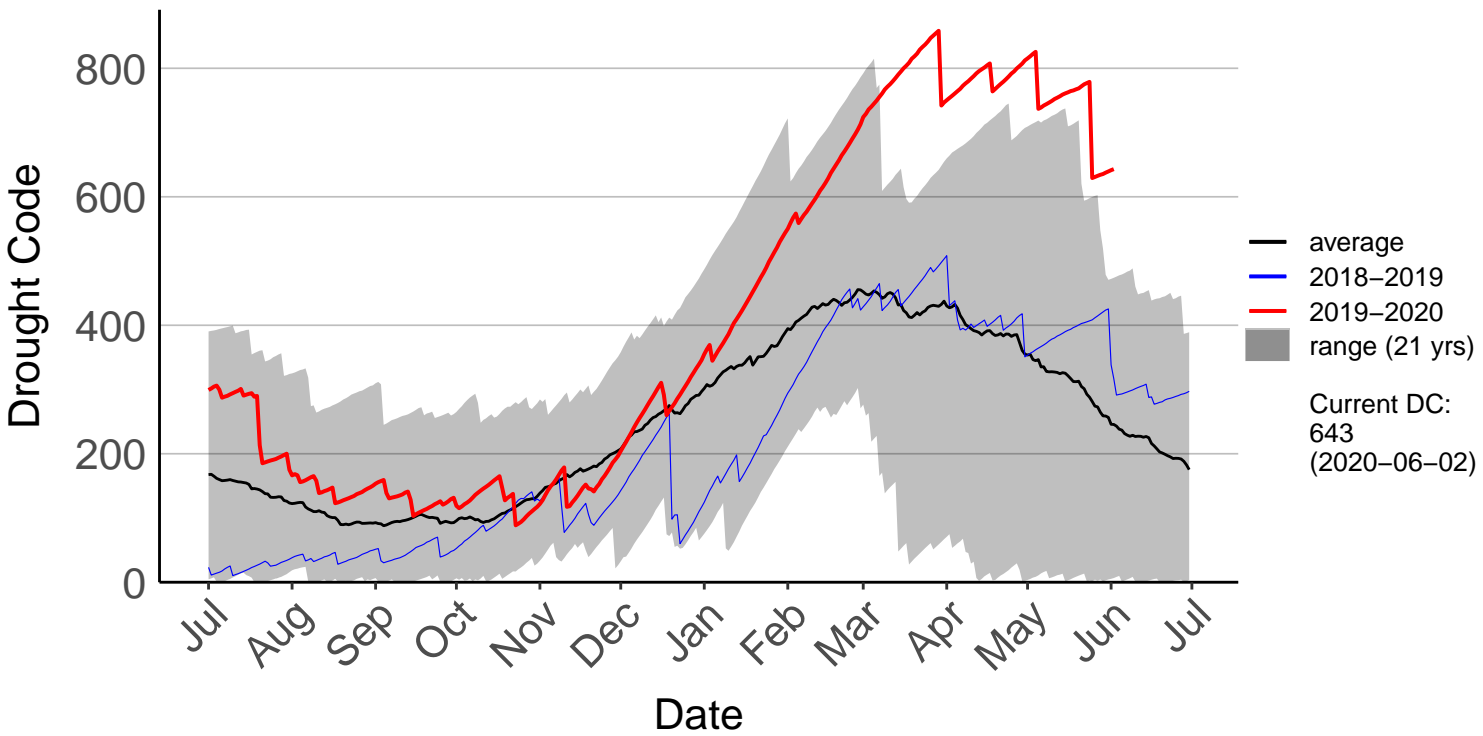

Burnham Raws (Sep 1996 to Jun 2020)

Cass Raws (Oct 2017 to Jun 2020)

Cheviot Raws (Oct 2017 to Jun 2020)

Christchurch Aero SYNOP (Jul 1996 to Jun 2020)

Diamond Harbour Raws (Jul 2017 to Jun 2020)

Early Valley Raws (Nov 2019 to Jun 2020)

Forest Plains Raws (May 2011 to Jun 2020)

Godley Head Raws (Jul 2017 to Jun 2020)

Hanmer Forest Ews (Jul 1996 to Jun 2020)

Le Bons Bay Aws (Jul 1996 to Jun 2020)

Lees Valley Raws (May 1998 to Jun 2020)

Leeston Raws (Feb 2004 to Jun 2020)

McLeans Raws (Mar 2017 to Jun 2020)

Motukarara Raws (Aug 1999 to Jun 2020)

Omihi Raws (Oct 2017 to Jun 2020)

Oxford 2 Raws (Dec 2017 to Jun 2020)

Oxford Raws (Aug 2007 to Dec 2017) – DISCONTINUED

Panama Road Raws (Jul 2017 to Jun 2020)

Salt Water Creek Raws (Nov 2019 to Jun 2020)

Snowdon Raws (Jun 1999 to Jun 2020)

Southbridge Raws (Oct 2017 to Jun 2020)

Te Oka Raws (Nov 2019 to Jun 2020)

West Melton Raws (May 2019 to Jun 2020)