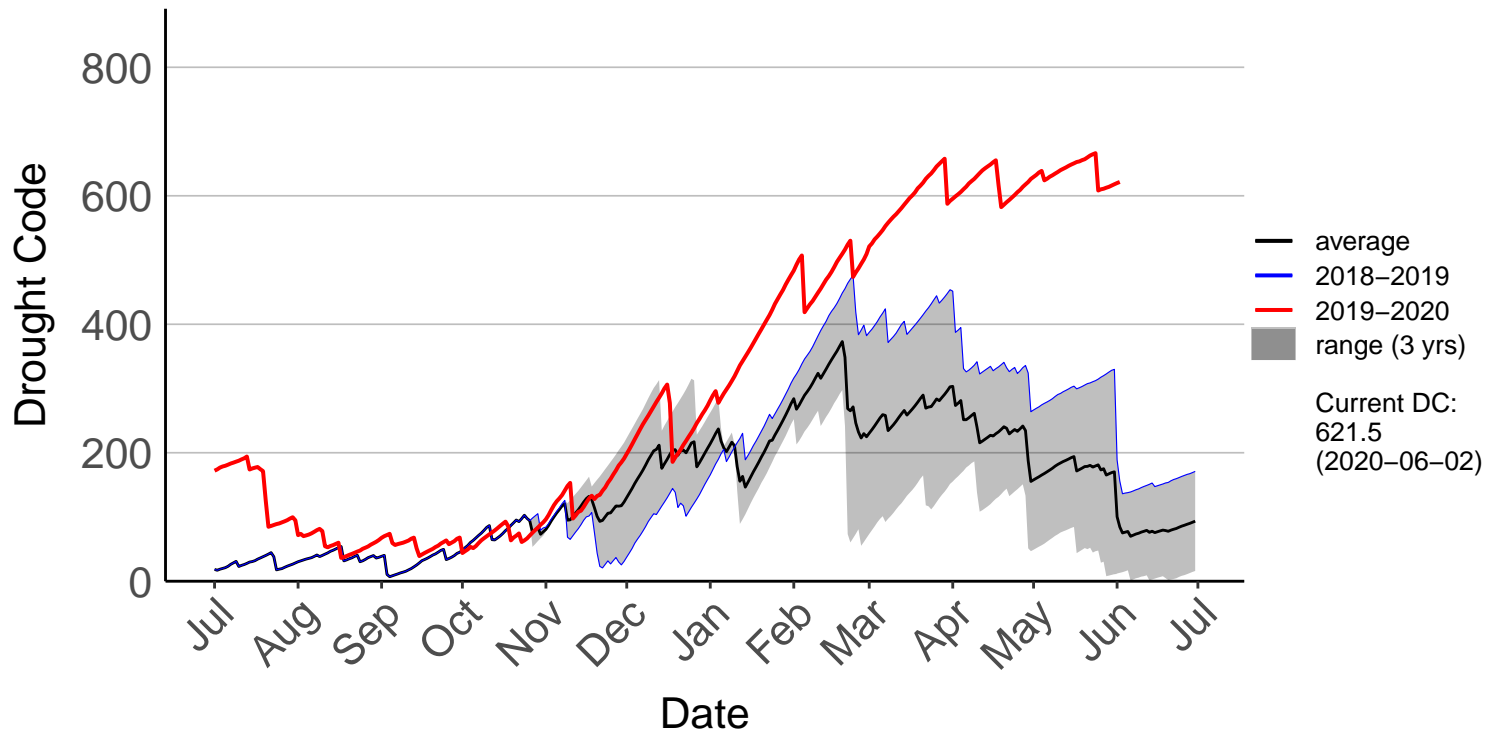

Forest Plains Raws (May 2011 to Jun 2020)

Godley Head Raws (Jul 2017 to Jun 2020)

Hanmer Forest Ews (Jul 1996 to Jun 2020)

Le Bons Bay Aws (Jul 1996 to Jun 2020)

Lees Valley Raws (May 1998 to Jun 2020)

Leeston Raws (Feb 2004 to Jun 2020)

McLeans Raws (Mar 2017 to Jun 2020)

Motukarara Raws (Aug 1999 to Jun 2020)

Omihi Raws (Oct 2017 to Jun 2020)

Oxford 2 Raws (Dec 2017 to Jun 2020)

Oxford Raws (Aug 2007 to Dec 2017) – DISCONTINUED

Panama Road Raws (Jul 2017 to Jun 2020)

Salt Water Creek Raws (Nov 2019 to Jun 2020)

Snowdon Raws (Jun 1999 to Jun 2020)

Southbridge Raws (Oct 2017 to Jun 2020)

Te Oka Raws (Nov 2019 to Jun 2020)

West Melton Raws (May 2019 to Jun 2020)