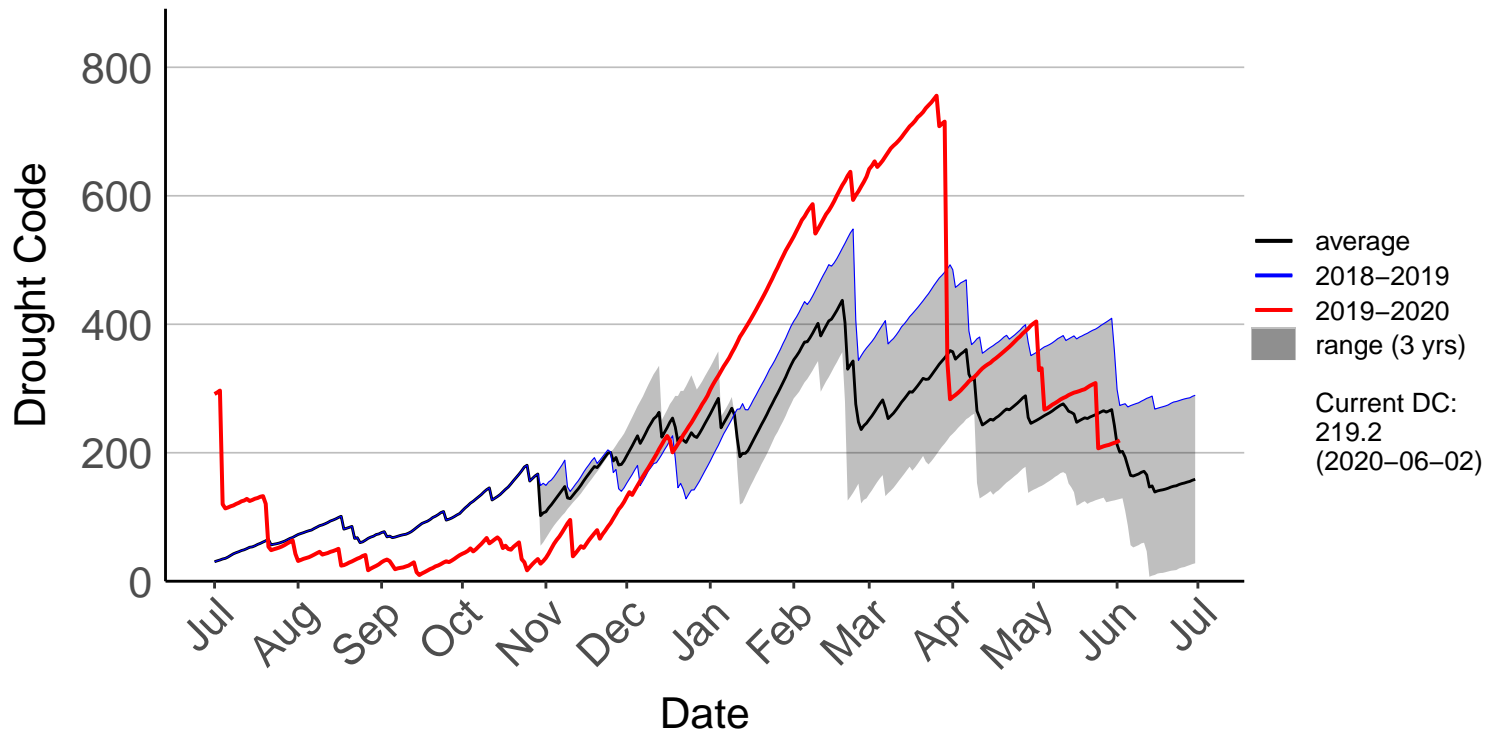

Burnham Raws (Sep 1996 to Jun 2020)

Cass Raws (Oct 2017 to Jun 2020)

Cheviot Raws (Oct 2017 to Jun 2020)

Christchurch Aero SYNOP (Jul 1996 to Jun 2020)

Diamond Harbour Raws (Jul 2017 to Jun 2020)

Early Valley Raws (Nov 2019 to Jun 2020)

Forest Plains Raws (May 2011 to Jun 2020)

Godley Head Raws (Jul 2017 to Jun 2020)

Hanmer Forest Ews (Jul 1996 to Jun 2020)

Le Bons Bay Aws (Jul 1996 to Jun 2020)

Lees Valley Raws (May 1998 to Jun 2020)

Leeston Raws (Feb 2004 to Jun 2020)

McLeans Raws (Mar 2017 to Jun 2020)

Motukarara Raws (Aug 1999 to Jun 2020)

Omihi Raws (Oct 2017 to Jun 2020)

Oxford 2 Raws (Dec 2017 to Jun 2020)

Oxford Raws (Aug 2007 to Dec 2017) – DISCONTINUED

Panama Road Raws (Jul 2017 to Jun 2020)

Salt Water Creek Raws (Nov 2019 to Jun 2020)

Snowdon Raws (Jun 1999 to Jun 2020)

Southbridge Raws (Oct 2017 to Jun 2020)

Te Oka Raws (Nov 2019 to Jun 2020)

West Melton Raws (May 2019 to Jun 2020)