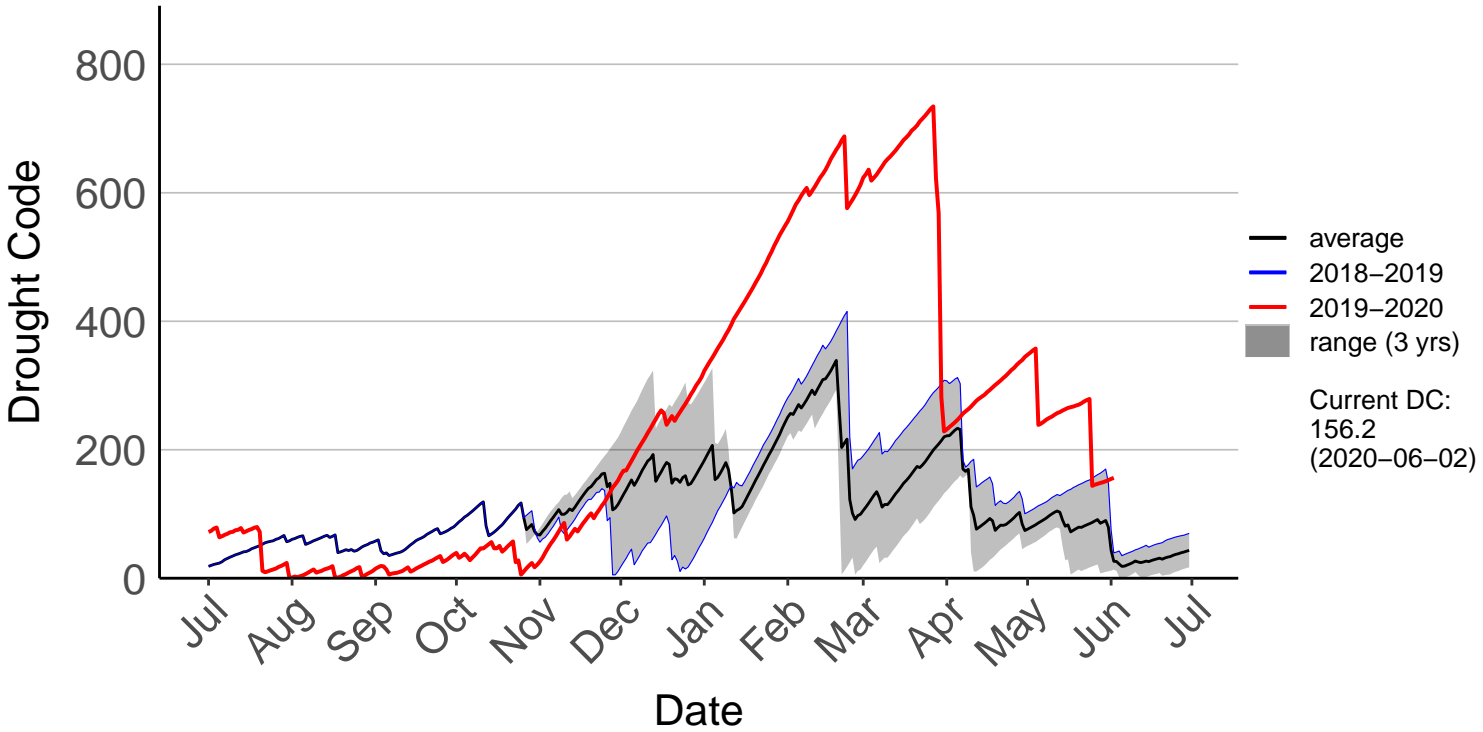

Albury Raws (Jan 2018 to Jun 2020)

Ashburton Plains Raws (Jul 1996 to Feb 2016) – DISCONTINU

Ashley Raws (Jul 1996 to Jun 2020)

Balmoral Raws (Jul 1996 to Jun 2020)

Bottle Lake Forest Raws (Jul 1996 to Jun 2020)

Burnham Raws (Sep 1996 to Jun 2020)

Cass Raws (Oct 2017 to Jun 2020)

Cheviot Raws (Oct 2017 to Jun 2020)

Christchurch Aero SYNOP (Jul 1996 to Jun 2020)

Diamond Harbour Raws (Jul 2017 to Jun 2020)

Early Valley Raws (Nov 2019 to Jun 2020)

Forest Plains Raws (May 2011 to Jun 2020)

Godley Head Raws (Jul 2017 to Jun 2020)

Hanmer Forest Ews (Jul 1996 to Jun 2020)

Le Bons Bay Aws (Jul 1996 to Jun 2020)

Lees Valley Raws (May 1998 to Jun 2020)

Leeston Raws (Feb 2004 to Jun 2020)

McLeans Raws (Mar 2017 to Jun 2020)

Motukarara Raws (Aug 1999 to Jun 2020)

Omihi Raws (Oct 2017 to Jun 2020)

Oxford 2 Raws (Dec 2017 to Jun 2020)

Oxford Raws (Aug 2007 to Dec 2017) – DISCONTINUED

Panama Road Raws (Jul 2017 to Jun 2020)