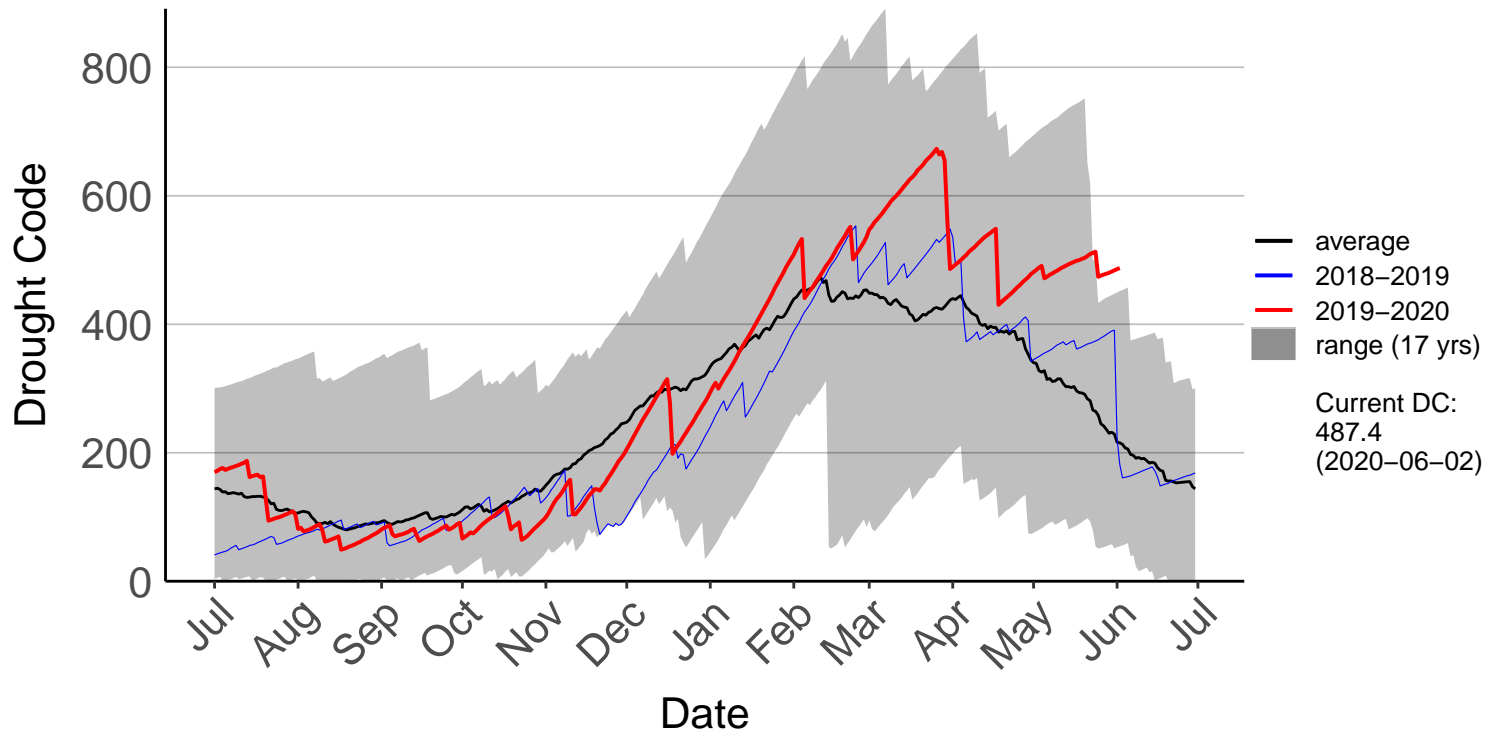

Burnham Raws (Sep 1996 to Jun 2020)

Cass Raws (Oct 2017 to Jun 2020)

Cheviot Raws (Oct 2017 to Jun 2020)

Christchurch Aero SYNOP (Jul 1996 to Jun 2020)

Diamond Harbour Raws (Jul 2017 to Jun 2020)

Early Valley Raws (Nov 2019 to Jun 2020)

Forest Plains Raws (May 2011 to Jun 2020)

Godley Head Raws (Jul 2017 to Jun 2020)

Hanmer Forest Ews (Jul 1996 to Jun 2020)

Le Bons Bay Aws (Jul 1996 to Jun 2020)

Lees Valley Raws (May 1998 to Jun 2020)

Leeston Raws (Feb 2004 to Jun 2020)

McLeans Raws (Mar 2017 to Jun 2020)

Motukarara Raws (Aug 1999 to Jun 2020)

Omihi Raws (Oct 2017 to Jun 2020)

Oxford 2 Raws (Dec 2017 to Jun 2020)

Oxford Raws (Aug 2007 to Dec 2017) – DISCONTINUED

Panama Road Raws (Jul 2017 to Jun 2020)

Salt Water Creek Raws (Nov 2019 to Jun 2020)

Snowdon Raws (Jun 1999 to Jun 2020)

Southbridge Raws (Oct 2017 to Jun 2020)

Te Oka Raws (Nov 2019 to Jun 2020)

West Melton Raws (May 2019 to Jun 2020)