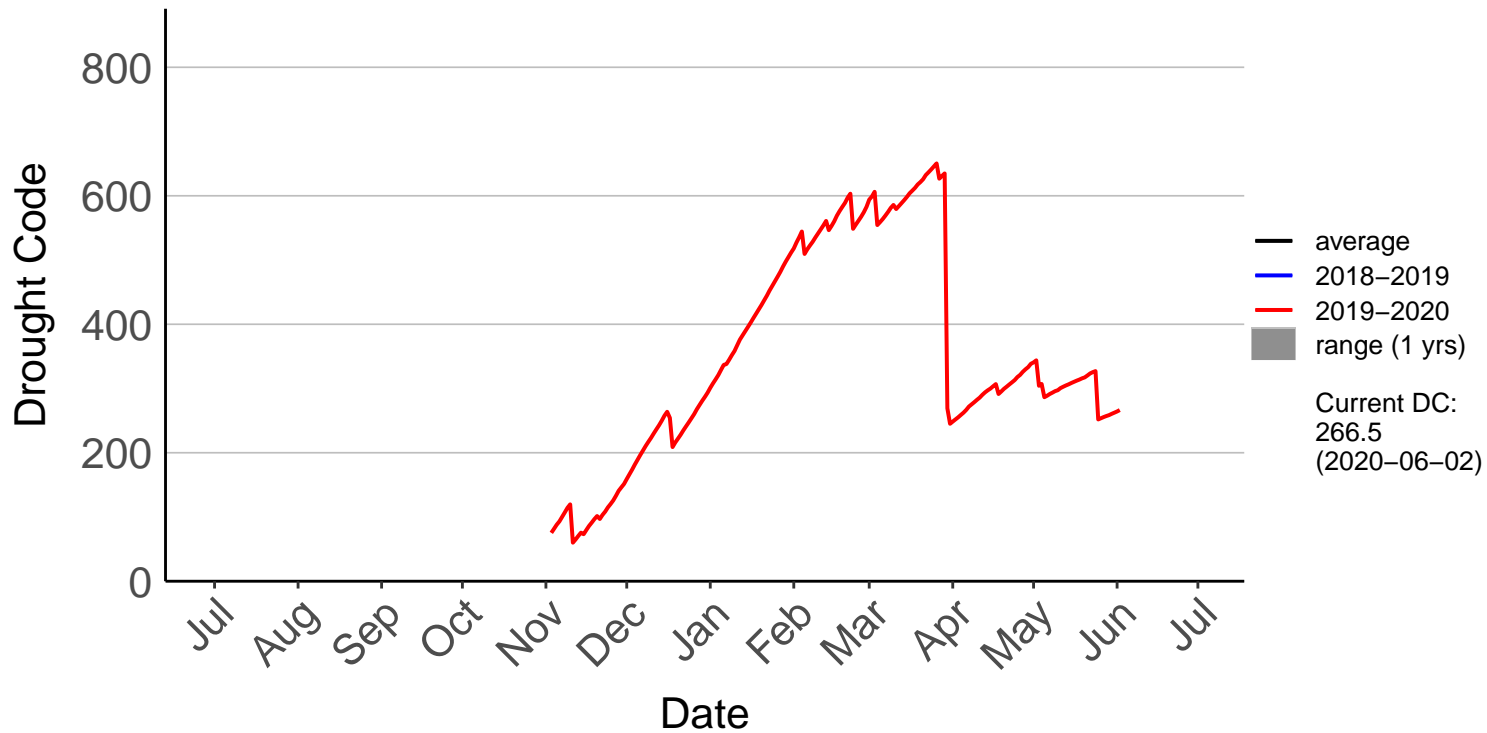

Forest Plains Raws (May 2011 to Jun 2020)

Godley Head Raws (Jul 2017 to Jun 2020)

Hanmer Forest Ews (Jul 1996 to Jun 2020)

Le Bons Bay Aws (Jul 1996 to Jun 2020)

Lees Valley Raws (May 1998 to Jun 2020)

Leeston Raws (Feb 2004 to Jun 2020)

McLeans Raws (Mar 2017 to Jun 2020)

Motukarara Raws (Aug 1999 to Jun 2020)

Omihi Raws (Oct 2017 to Jun 2020)

Oxford 2 Raws (Dec 2017 to Jun 2020)

Oxford Raws (Aug 2007 to Dec 2017) – DISCONTINUED

Panama Road Raws (Jul 2017 to Jun 2020)

Salt Water Creek Raws (Nov 2019 to Jun 2020)

Snowdon Raws (Jun 1999 to Jun 2020)

Southbridge Raws (Oct 2017 to Jun 2020)

Te Oka Raws (Nov 2019 to Jun 2020)

West Melton Raws (May 2019 to Jun 2020)