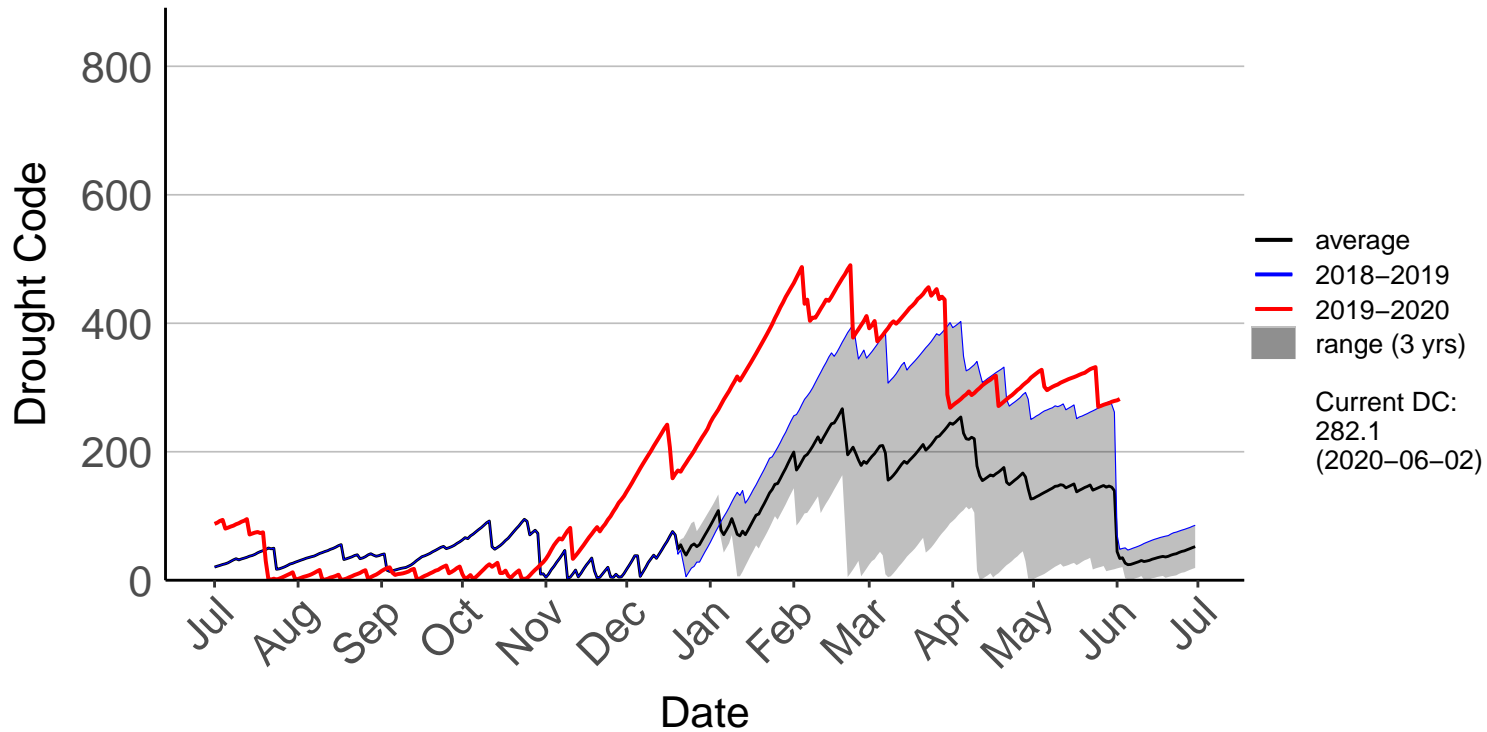

Forest Plains Raws (May 2011 to Jun 2020)

Godley Head Raws (Jul 2017 to Jun 2020)

Hanmer Forest Ews (Jul 1996 to Jun 2020)

Le Bons Bay Aws (Jul 1996 to Jun 2020)

Lees Valley Raws (May 1998 to Jun 2020)

Leeston Raws (Feb 2004 to Jun 2020)

McLeans Raws (Mar 2017 to Jun 2020)

Motukarara Raws (Aug 1999 to Jun 2020)

Omihi Raws (Oct 2017 to Jun 2020)

Oxford 2 Raws (Dec 2017 to Jun 2020)

Oxford Raws (Aug 2007 to Dec 2017) – DISCONTINUED

Panama Road Raws (Jul 2017 to Jun 2020)

Salt Water Creek Raws (Nov 2019 to Jun 2020)

Snowdon Raws (Jun 1999 to Jun 2020)

Southbridge Raws (Oct 2017 to Jun 2020)

Te Oka Raws (Nov 2019 to Jun 2020)

West Melton Raws (May 2019 to Jun 2020)