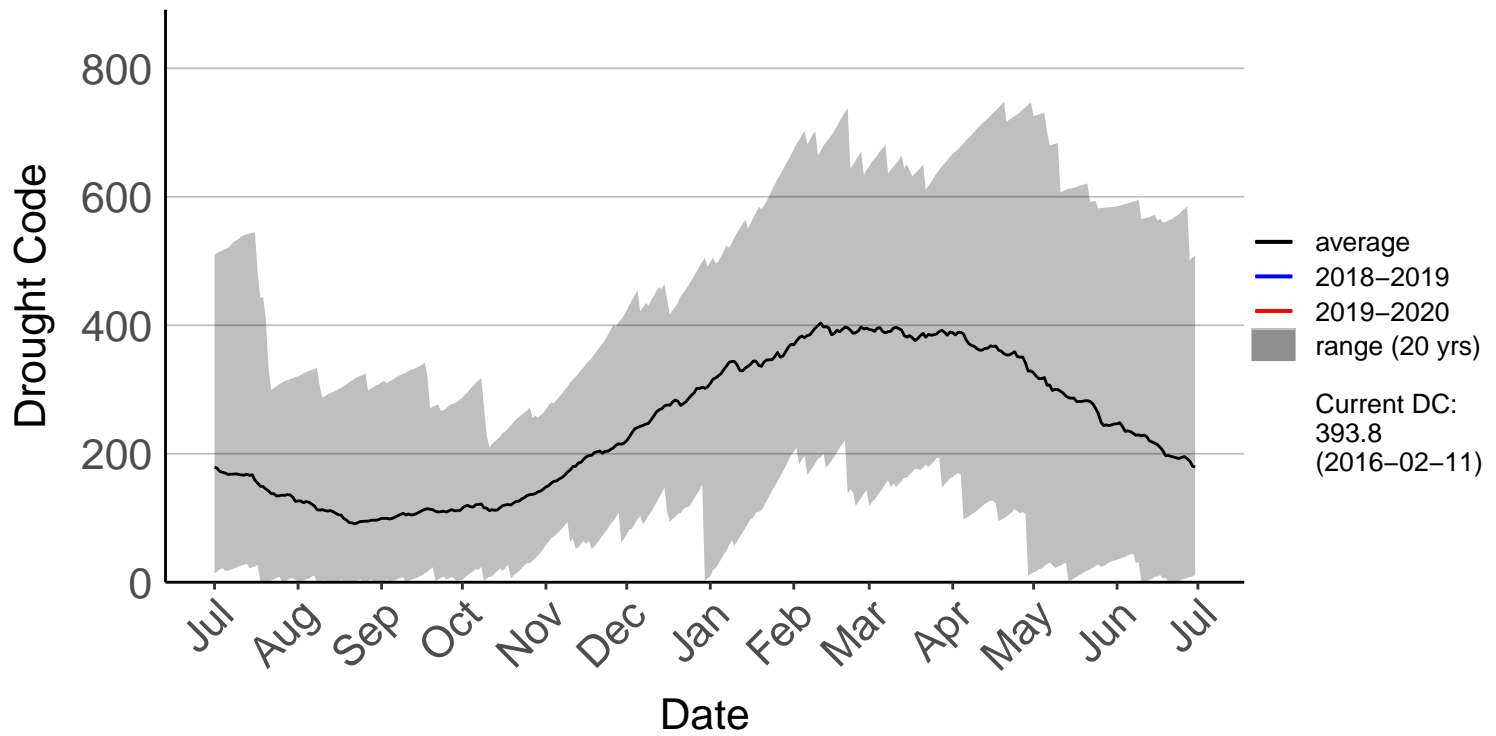

Albury Raws (Jan 2018 to Jun 2020)

Ashburton Plains Raws (Jul 1996 to Feb 2016) – DISCONTINU

Ashley Raws (Jul 1996 to Jun 2020)

Balmoral Raws (Jul 1996 to Jun 2020)

Bottle Lake Forest Raws (Jul 1996 to Jun 2020)

Burnham Raws (Sep 1996 to Jun 2020)

Cass Raws (Oct 2017 to Jun 2020)

Cheviot Raws (Oct 2017 to Jun 2020)

Christchurch Aero SYNOP (Jul 1996 to Jun 2020)

Diamond Harbour Raws (Jul 2017 to Jun 2020)

Early Valley Raws (Nov 2019 to Jun 2020)

Forest Plains Raws (May 2011 to Jun 2020)

Godley Head Raws (Jul 2017 to Jun 2020)

Hanmer Forest Ews (Jul 1996 to Jun 2020)

Le Bons Bay Aws (Jul 1996 to Jun 2020)

Lees Valley Raws (May 1998 to Jun 2020)

Leeston Raws (Feb 2004 to Jun 2020)

McLeans Raws (Mar 2017 to Jun 2020)

Motukarara Raws (Aug 1999 to Jun 2020)

Omihi Raws (Oct 2017 to Jun 2020)

Oxford 2 Raws (Dec 2017 to Jun 2020)

Oxford Raws (Aug 2007 to Dec 2017) – DISCONTINUED

Panama Road Raws (Jul 2017 to Jun 2020)