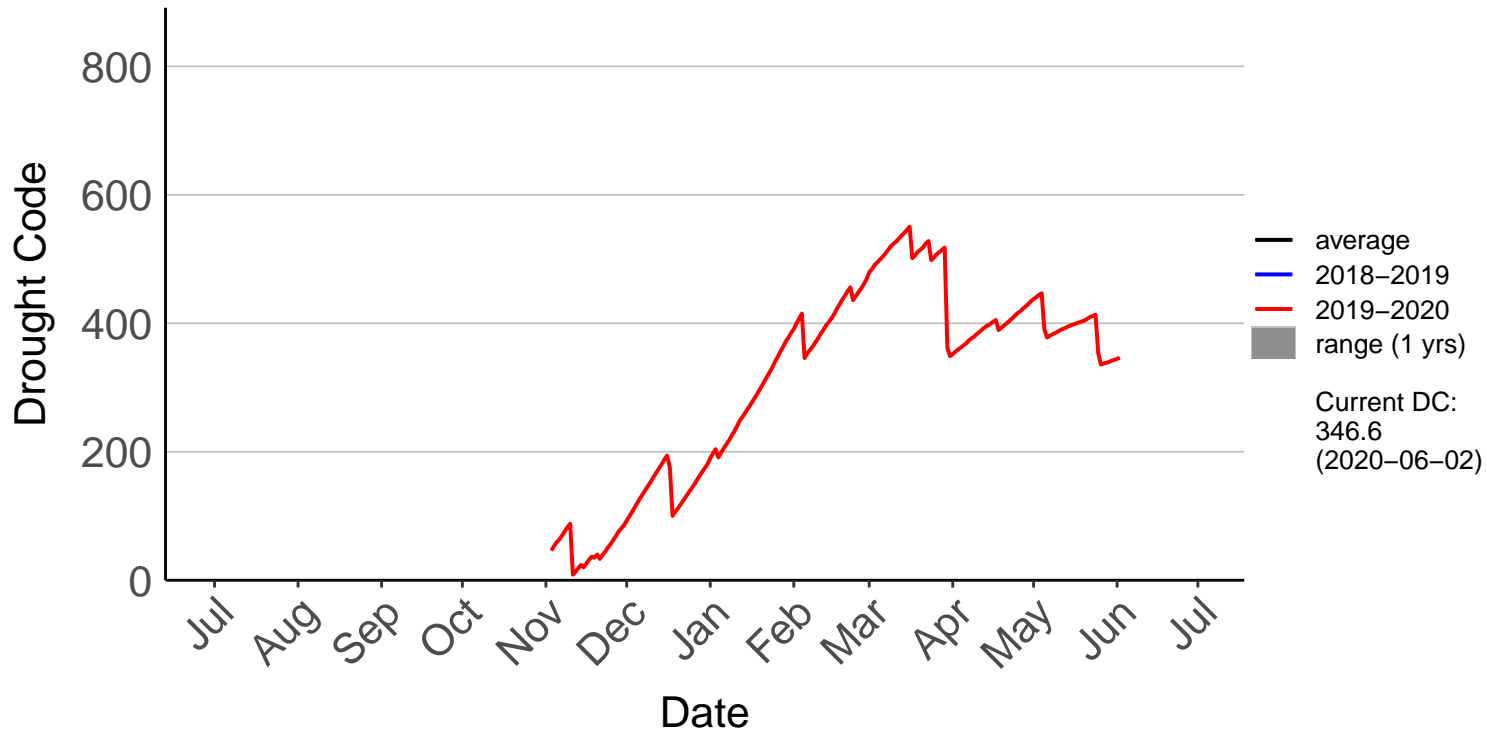

Albury Raws (Jan 2018 to Jun 2020)

Ashburton Plains Raws (Jul 1996 to Feb 2016) – DISCONTINU

Ashley Raws (Jul 1996 to Jun 2020)

Balmoral Raws (Jul 1996 to Jun 2020)

Bottle Lake Forest Raws (Jul 1996 to Jun 2020)

Burnham Raws (Sep 1996 to Jun 2020)

Cass Raws (Oct 2017 to Jun 2020)

Cheviot Raws (Oct 2017 to Jun 2020)

Christchurch Aero SYNOP (Jul 1996 to Jun 2020)

Diamond Harbour Raws (Jul 2017 to Jun 2020)

Early Valley Raws (Nov 2019 to Jun 2020)

Forest Plains Raws (May 2011 to Jun 2020)

Godley Head Raws (Jul 2017 to Jun 2020)

Hanmer Forest Ews (Jul 1996 to Jun 2020)

Le Bons Bay Aws (Jul 1996 to Jun 2020)

Lees Valley Raws (May 1998 to Jun 2020)

Leeston Raws (Feb 2004 to Jun 2020)

McLeans Raws (Mar 2017 to Jun 2020)

Motukarara Raws (Aug 1999 to Jun 2020)

Omihi Raws (Oct 2017 to Jun 2020)

Oxford 2 Raws (Dec 2017 to Jun 2020)

Oxford Raws (Aug 2007 to Dec 2017) – DISCONTINUED

Panama Road Raws (Jul 2017 to Jun 2020)