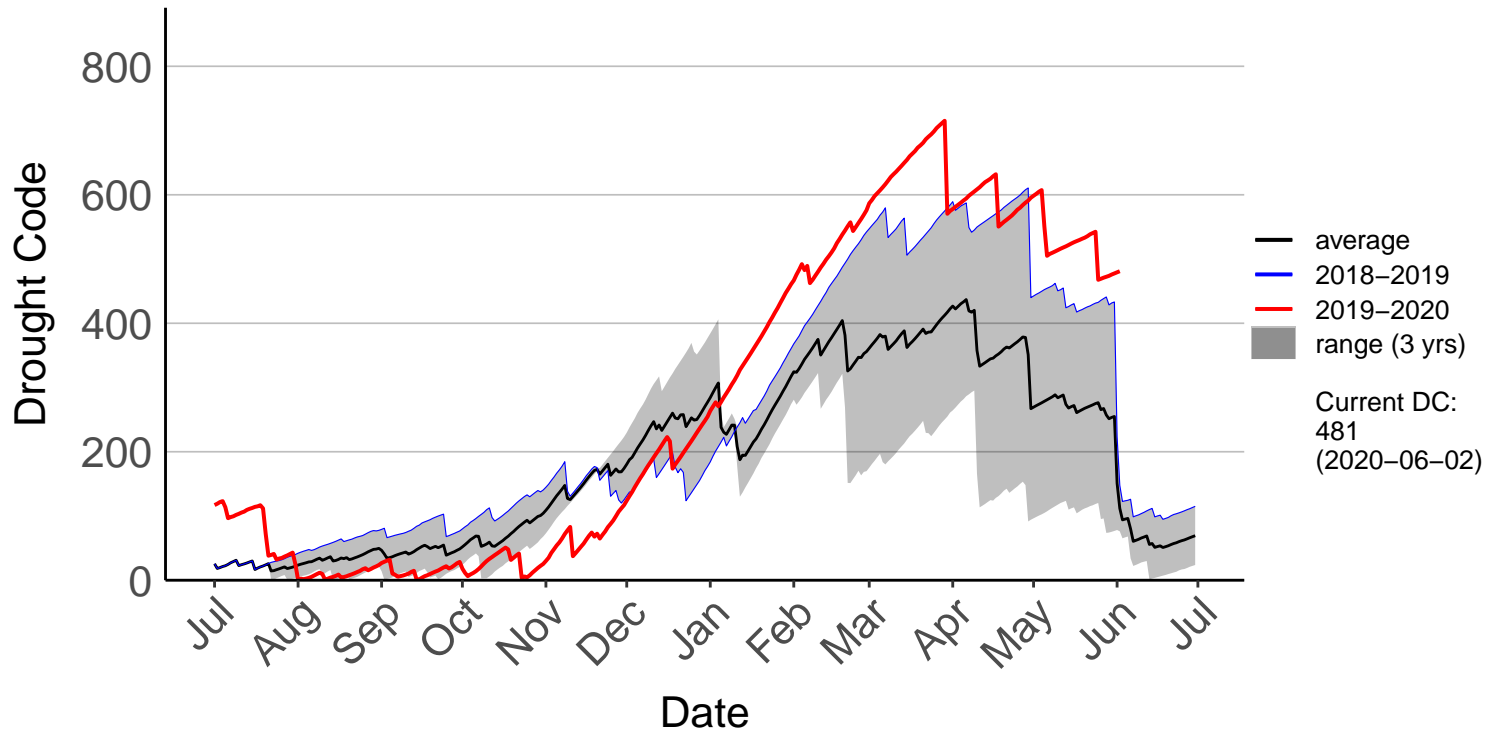

Albury Raws (Jan 2018 to Jun 2020)

Ashburton Plains Raws (Jul 1996 to Feb 2016) – DISCONTINU

Ashley Raws (Jul 1996 to Jun 2020)

Balmoral Raws (Jul 1996 to Jun 2020)

Bottle Lake Forest Raws (Jul 1996 to Jun 2020)

Burnham Raws (Sep 1996 to Jun 2020)

Cass Raws (Oct 2017 to Jun 2020)

Cheviot Raws (Oct 2017 to Jun 2020)

Christchurch Aero SYNOP (Jul 1996 to Jun 2020)

Diamond Harbour Raws (Jul 2017 to Jun 2020)

Early Valley Raws (Nov 2019 to Jun 2020)

Forest Plains Raws (May 2011 to Jun 2020)

Godley Head Raws (Jul 2017 to Jun 2020)

Hanmer Forest Ews (Jul 1996 to Jun 2020)

Le Bons Bay Aws (Jul 1996 to Jun 2020)

Lees Valley Raws (May 1998 to Jun 2020)

Leeston Raws (Feb 2004 to Jun 2020)

McLeans Raws (Mar 2017 to Jun 2020)

Motukarara Raws (Aug 1999 to Jun 2020)

Omihi Raws (Oct 2017 to Jun 2020)

Oxford 2 Raws (Dec 2017 to Jun 2020)

Oxford Raws (Aug 2007 to Dec 2017) – DISCONTINUED

Panama Road Raws (Jul 2017 to Jun 2020)