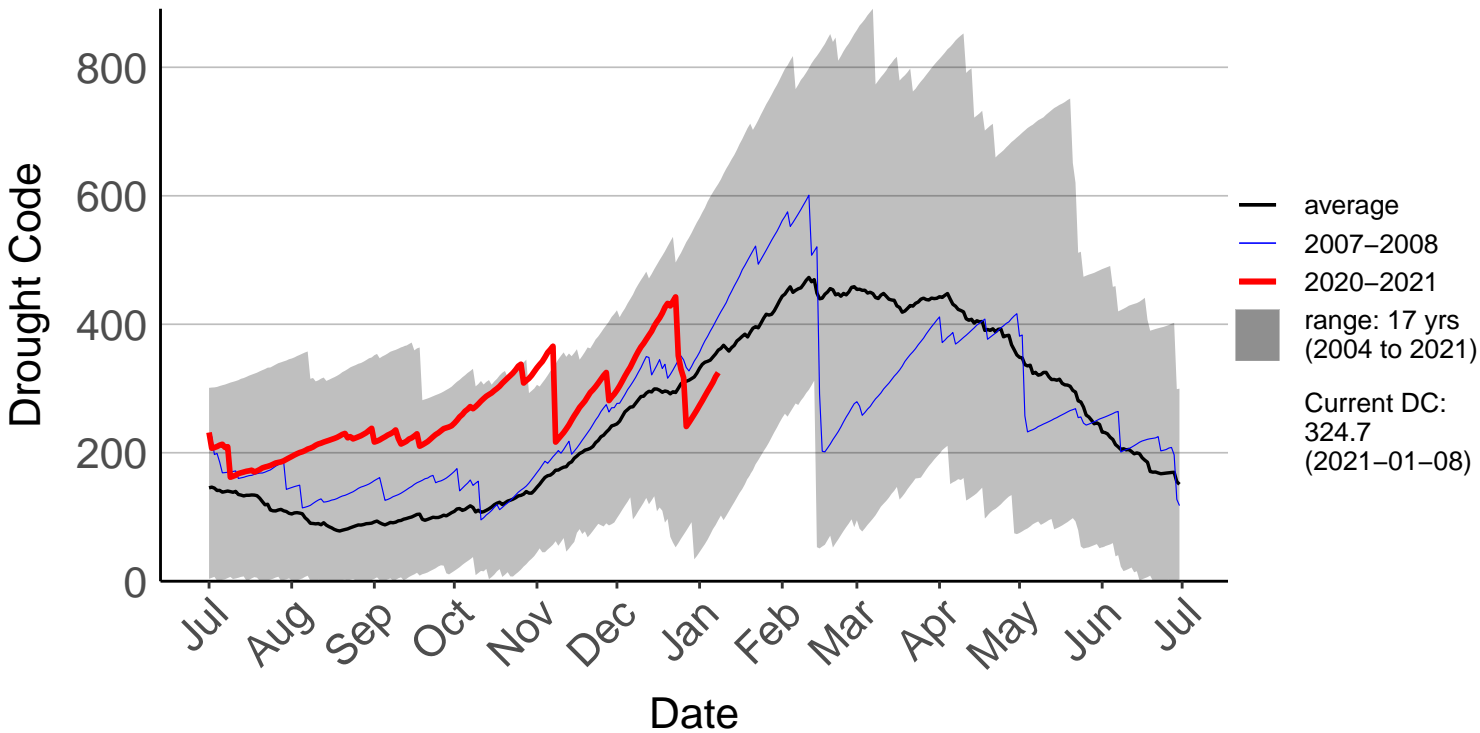

Albury Raws

Ashburton Plains Raws – DISCONTINUED

Ashley Raws

Balmoral Raws

Bottle Lake Forest Raws

Burnham Raws

Cass Raws

Cheviot Raws

Christchurch Aero SYNOP

Diamond Harbour Raws

Early Valley Raws

Forest Plains Raws

Godley Head Raws

Hanmer Forest Ews

Le Bons Bay Aws

Lees Valley Raws

Leeston Raws

McLeans Raws

Motukarara Raws

Omihi Raws

Oxford 2 Raws

Oxford Raws – DISCONTINUED

Panama Road Raws

Salt Water Creek Raws