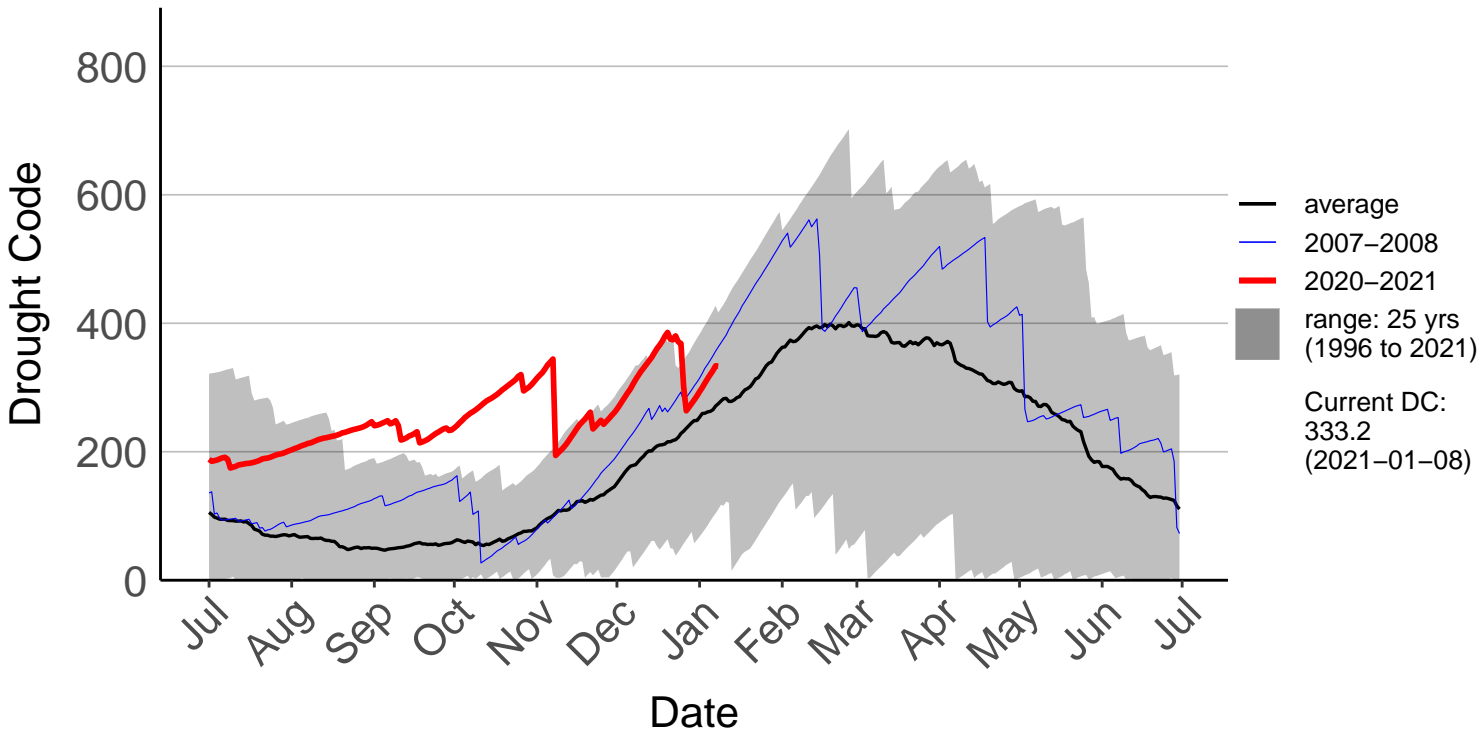

Albury Raws

Ashburton Plains Raws – DISCONTINUED

Ashley Raws

Balmoral Raws

Bottle Lake Forest Raws

Burnham Raws

Cass Raws

Cheviot Raws

Christchurch Aero SYNOP

Diamond Harbour Raws

Early Valley Raws

Forest Plains Raws

Godley Head Raws

Hanmer Forest Ews

Le Bons Bay Aws

Lees Valley Raws

Leeston Raws

McLeans Raws

Motukarara Raws

Omihi Raws

Oxford 2 Raws

Oxford Raws – DISCONTINUED

Panama Road Raws

Salt Water Creek Raws