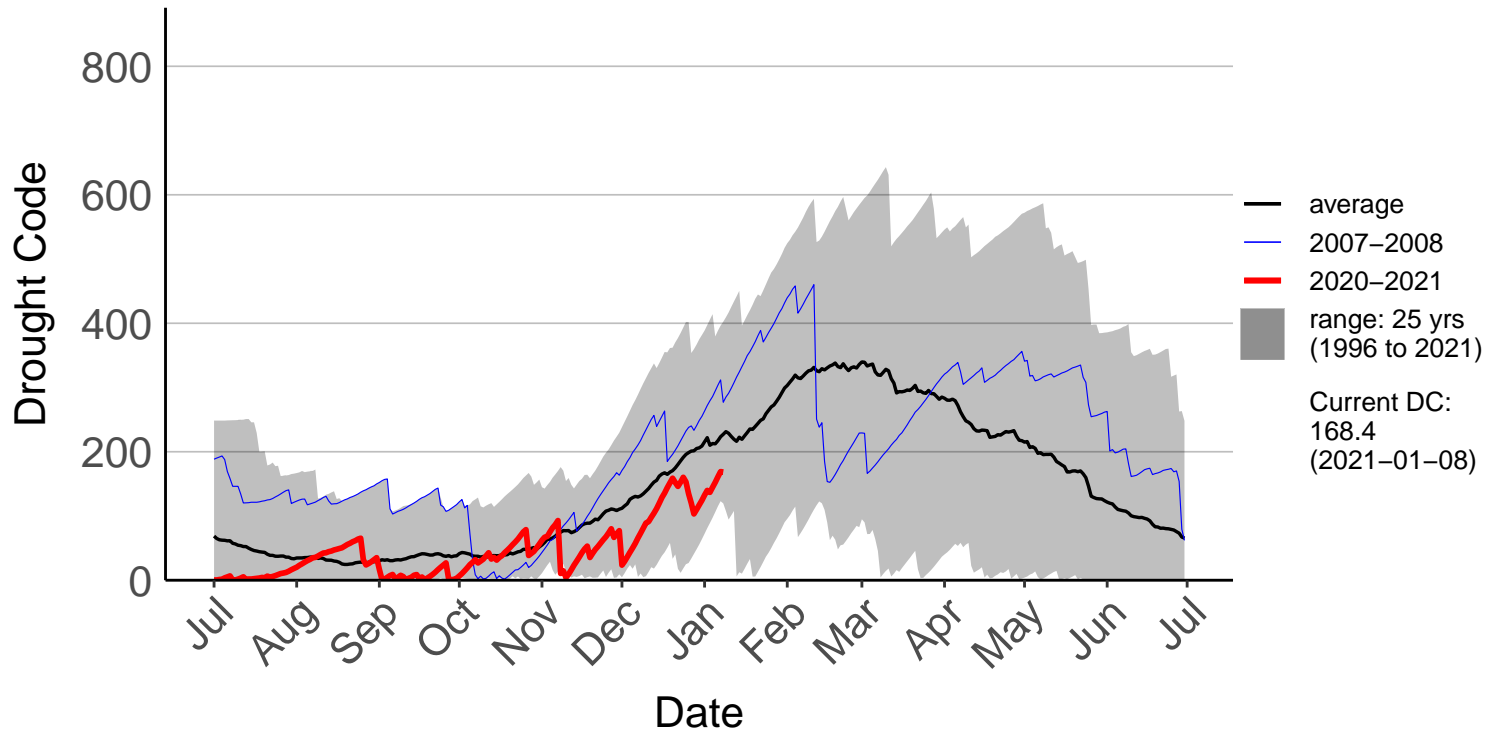

Christchurch Aero SYNOP

Diamond Harbour Raws

Early Valley Raws

Forest Plains Raws

Godley Head Raws

Hanmer Forest Ews

Le Bons Bay Aws

Lees Valley Raws

Leeston Raws

McLeans Raws

Motukarara Raws

Omihi Raws

Oxford 2 Raws

Oxford Raws – DISCONTINUED

Panama Road Raws

Salt Water Creek Raws