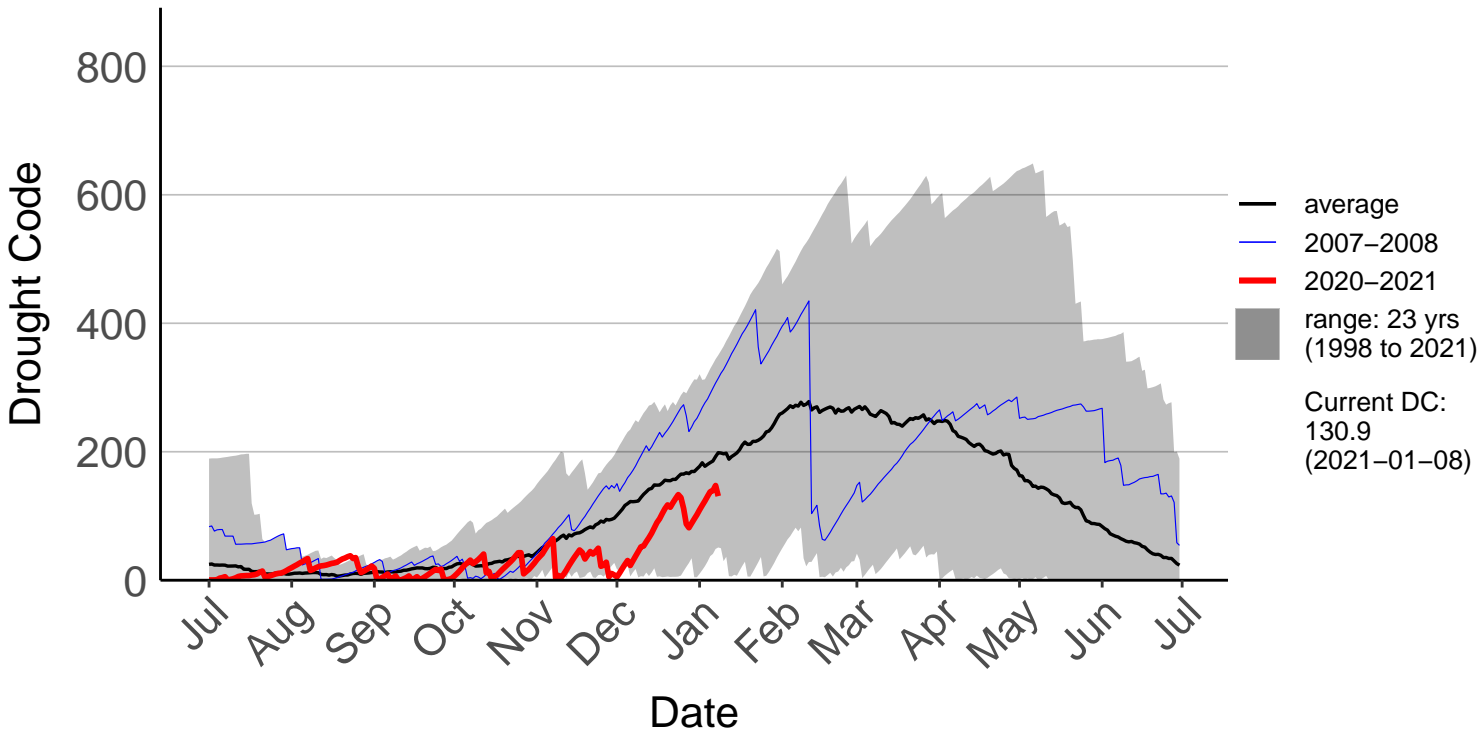

Albury Raws

Ashburton Plains Raws – DISCONTINUED

Ashley Raws

Balmoral Raws

Bottle Lake Forest Raws

Burnham Raws

Cass Raws

Cheviot Raws

Christchurch Aero SYNOP

Diamond Harbour Raws

Early Valley Raws

Forest Plains Raws

Godley Head Raws

Hanmer Forest Ews

Le Bons Bay Aws

Lees Valley Raws

Leeston Raws

McLeans Raws

Motukarara Raws

Omihi Raws

Oxford 2 Raws

Oxford Raws – DISCONTINUED

Panama Road Raws

Salt Water Creek Raws