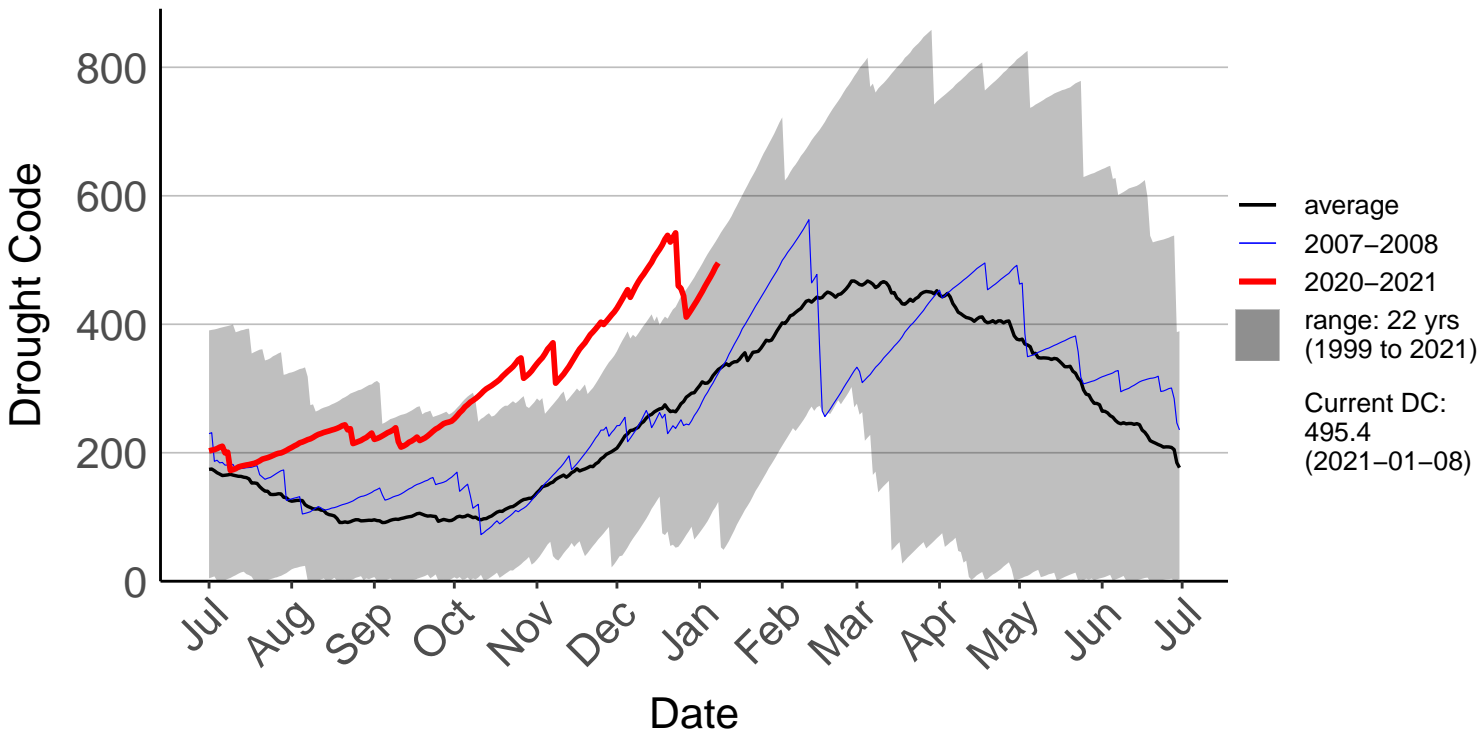

Albury Raws

Ashburton Plains Raws – DISCONTINUED

Ashley Raws

Balmoral Raws

Bottle Lake Forest Raws

Burnham Raws

Cass Raws

Cheviot Raws

Christchurch Aero SYNOP

Diamond Harbour Raws

Early Valley Raws

Forest Plains Raws

Godley Head Raws

Hanmer Forest Ews

Le Bons Bay Aws

Lees Valley Raws

Leeston Raws

McLeans Raws

Motukarara Raws

Omihi Raws

Oxford 2 Raws

Oxford Raws – DISCONTINUED

Panama Road Raws

Salt Water Creek Raws