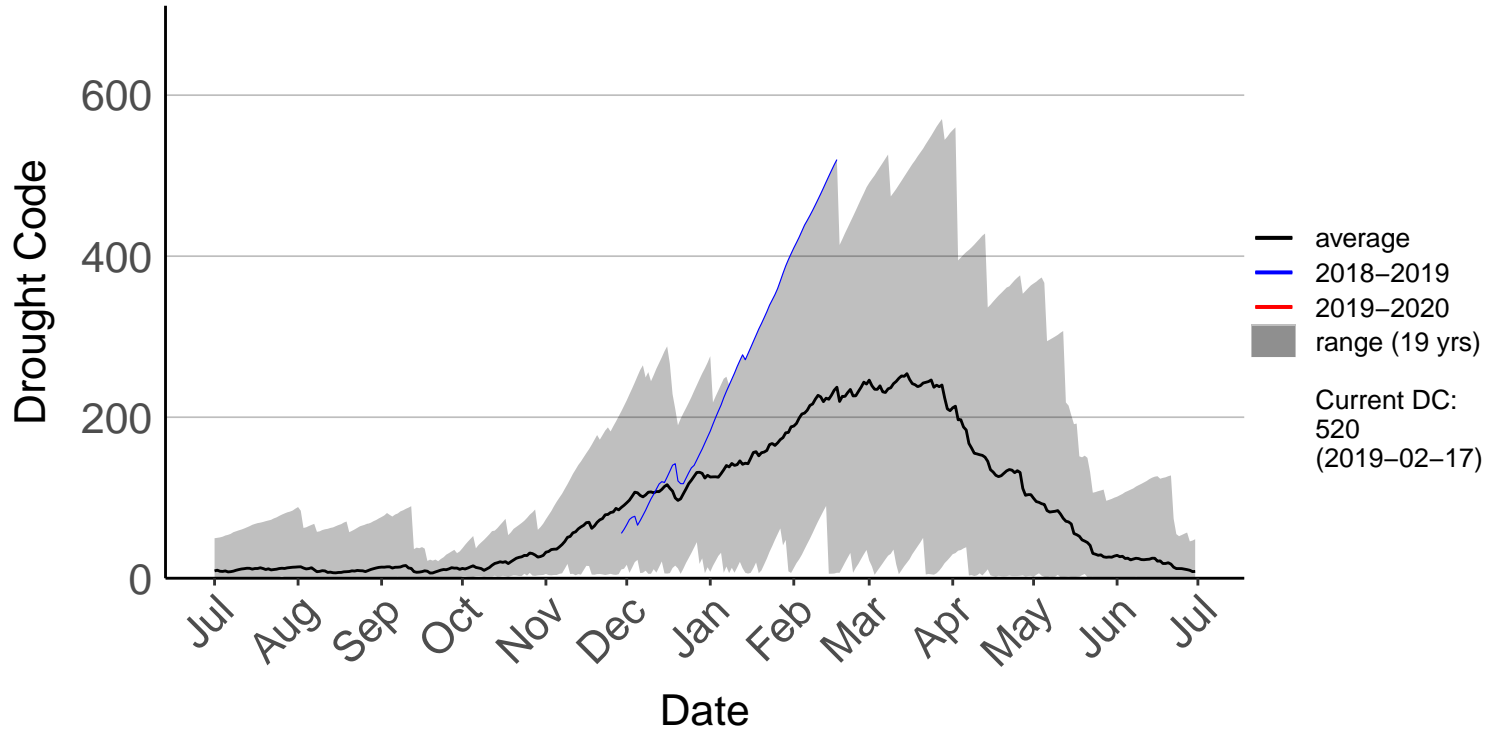

# Big Pokororo 2 Raws (Mar 2016 to Jun 2020)

# Big Pokororo Raws (Apr 1999 to Feb 2019)