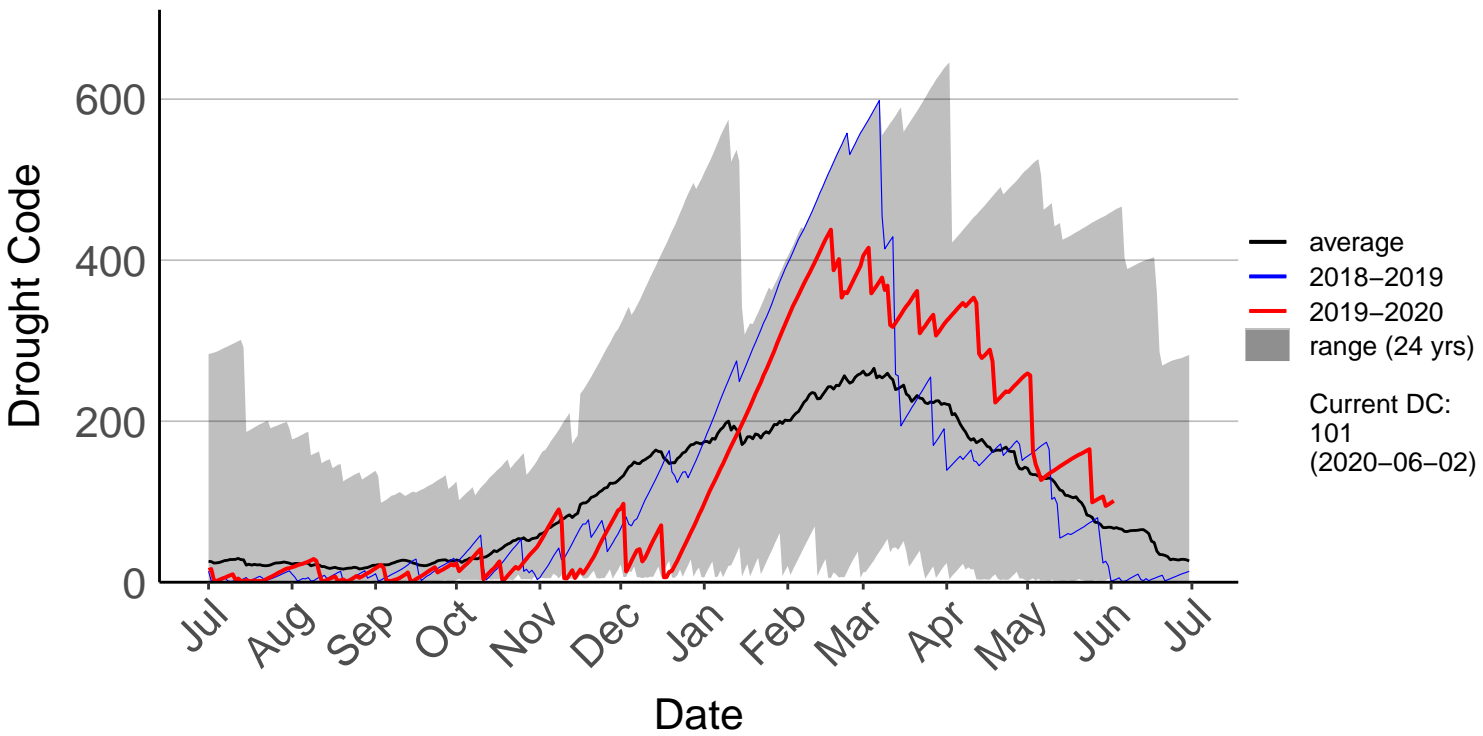

Hira Raws (Oct 1996 to Jun 2020)