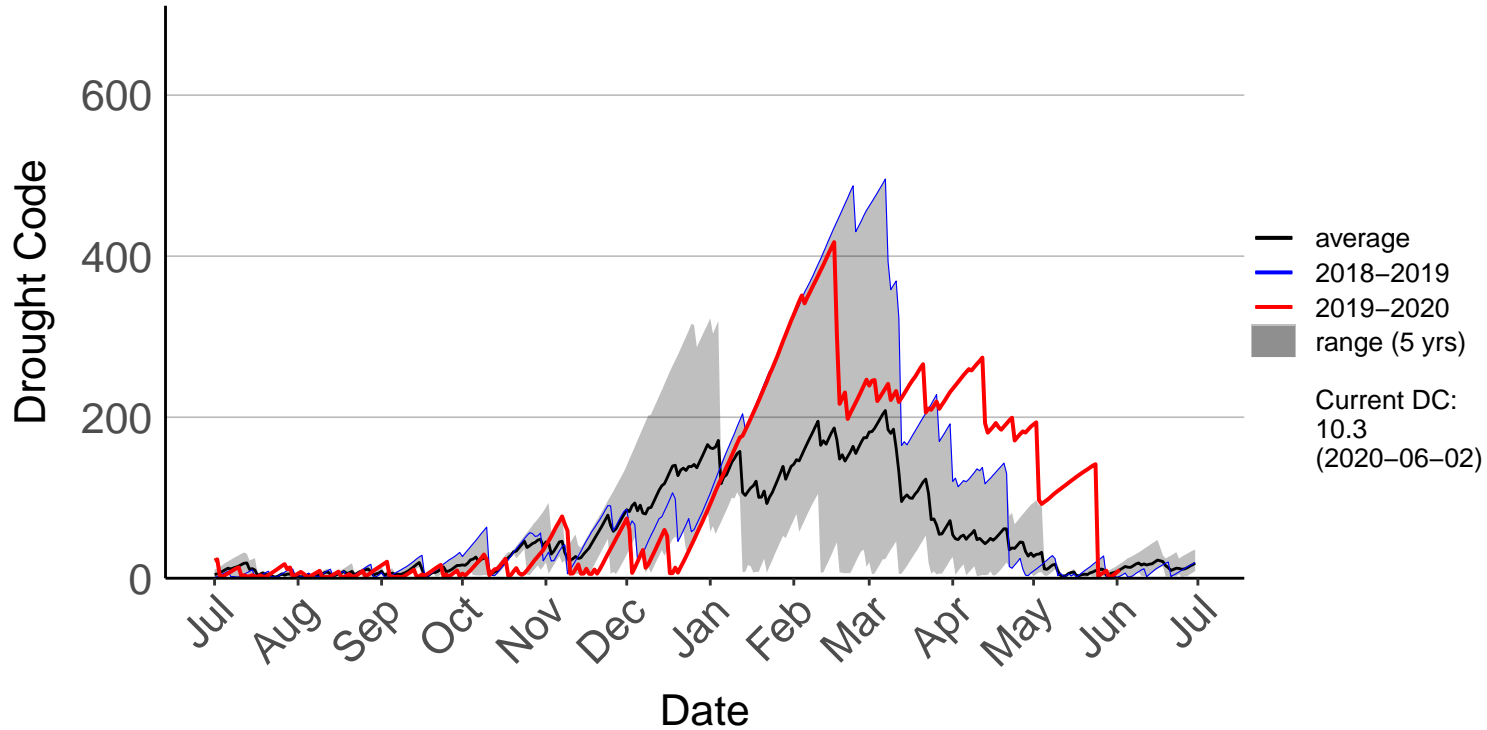

# Nelson Raws (Jul 2017 to Jun 2020)

# Western Boundary Raws (Feb 1998 to Jun 2020)