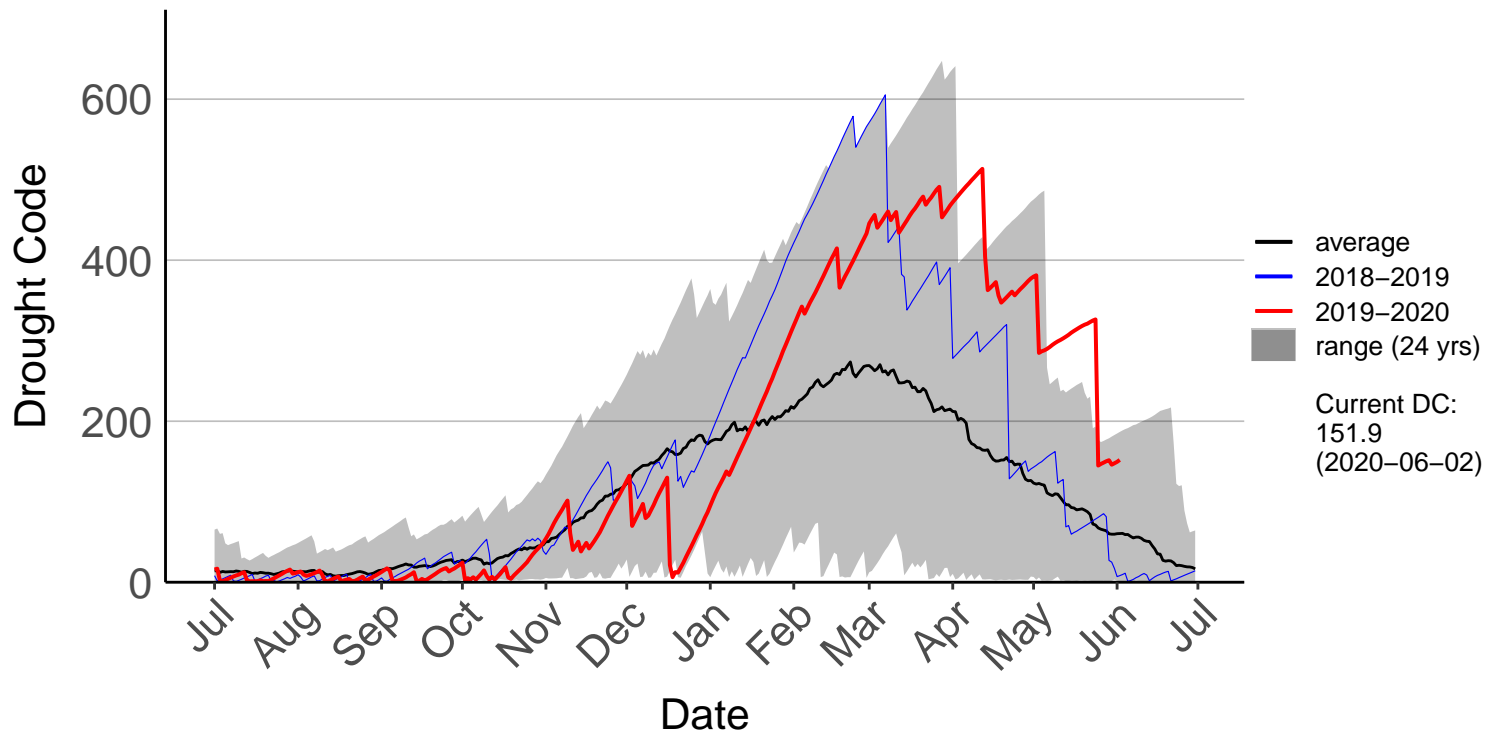

Dovedale Raws (Nov 1996 to Jun 2020)