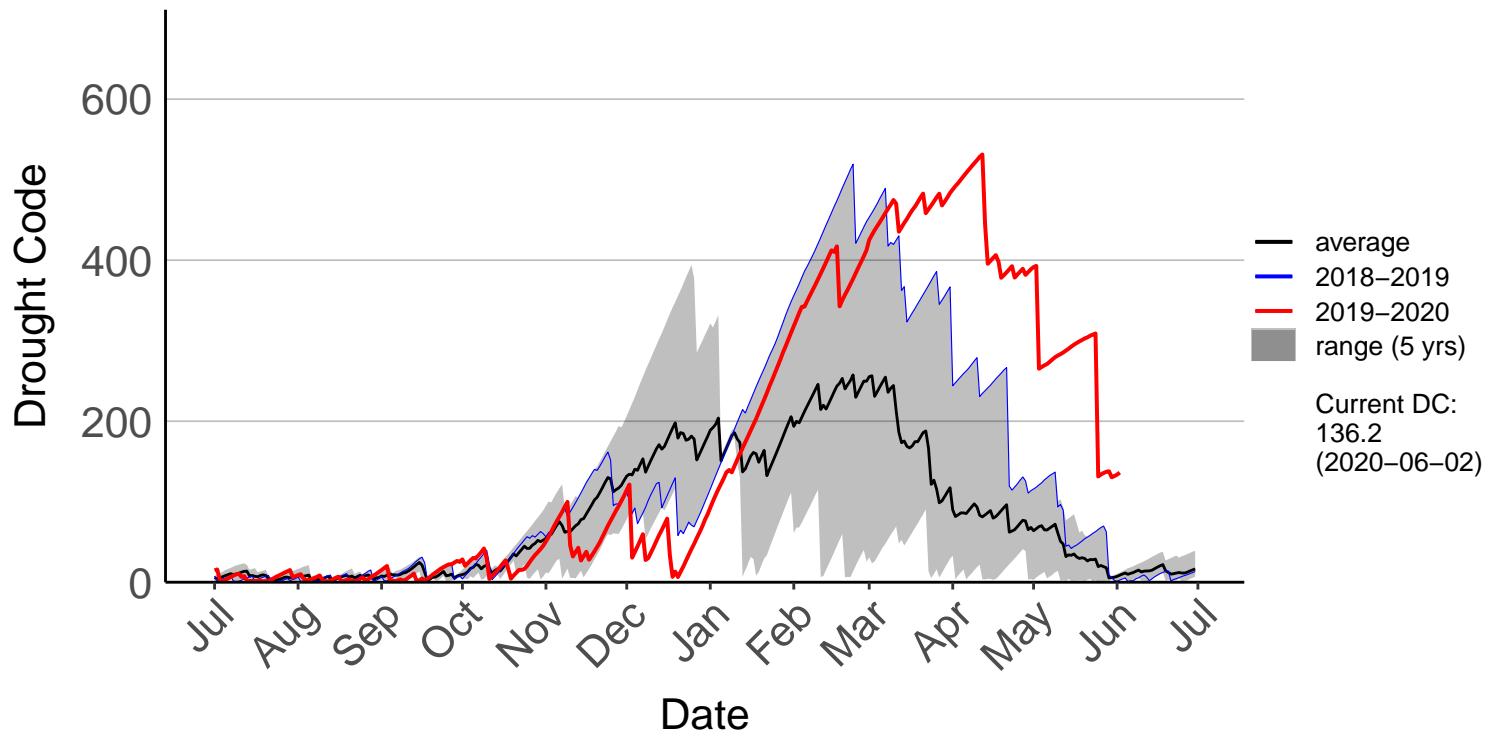

# Big Pokororo 2 Raws (Mar 2016 to Jun 2020)

# Big Pokororo Raws (Apr 1999 to Feb 2019)

# Western Boundary Raws (Feb 1998 to Jun 2020)