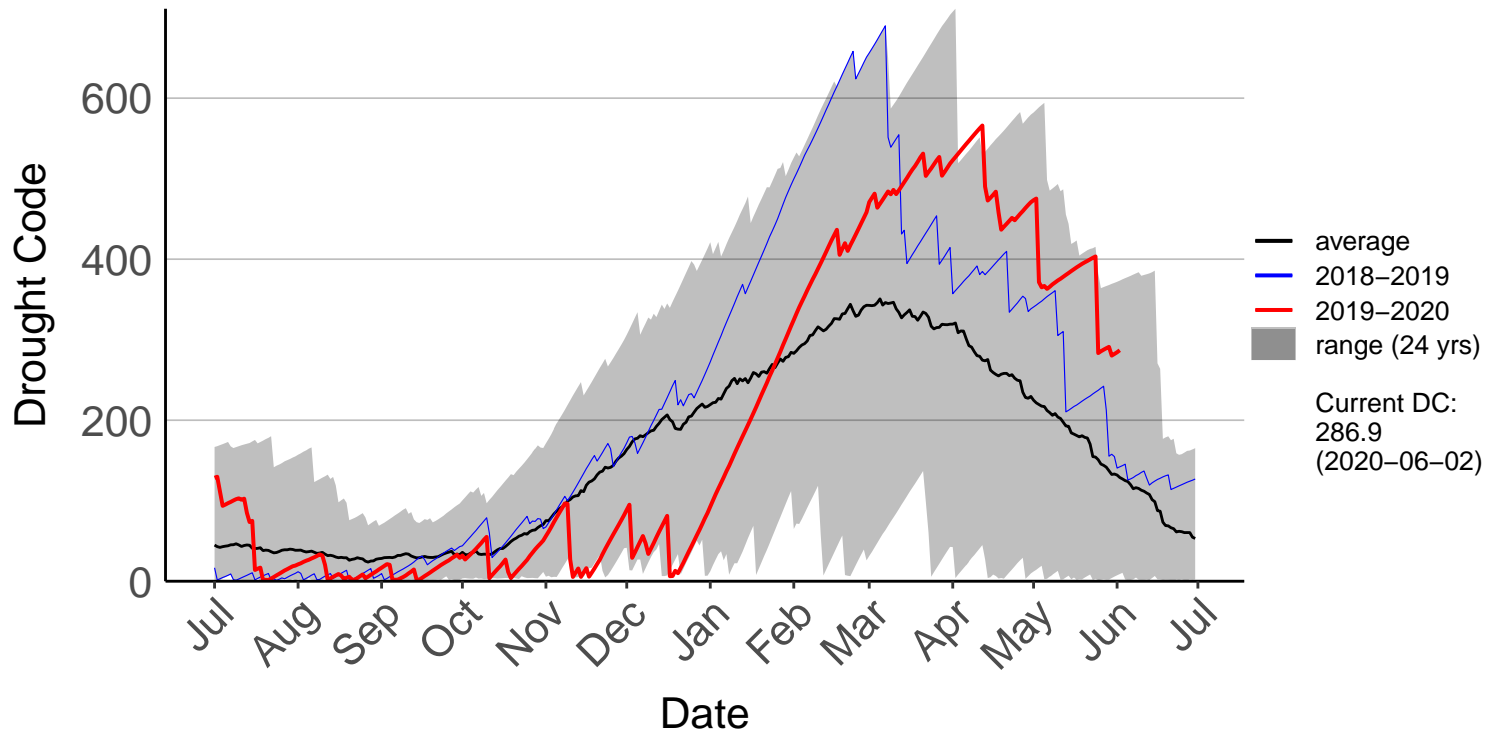

Nelson Aws (Jul 1996 to Jun 2020)