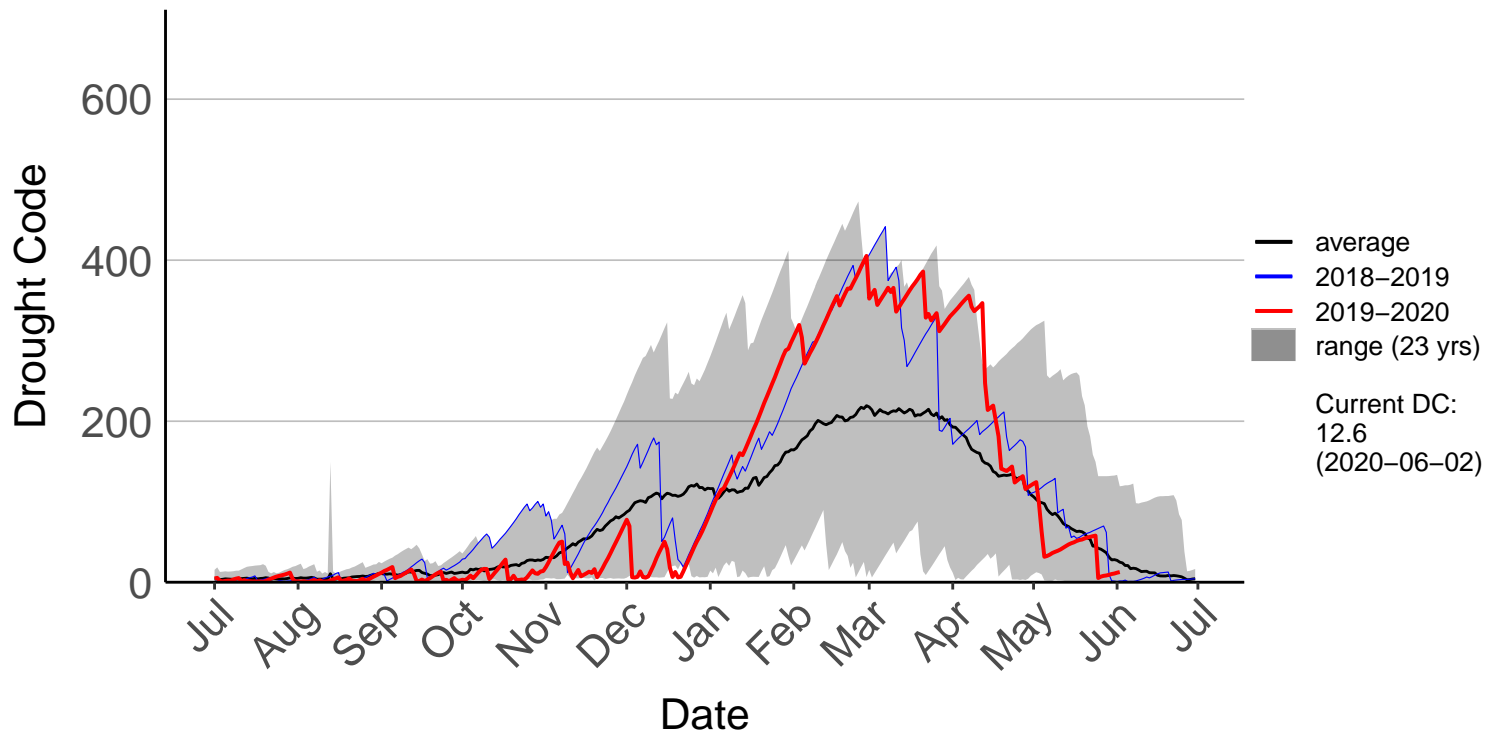

Murchison Raws (Mar 1998 to Jun 2020)