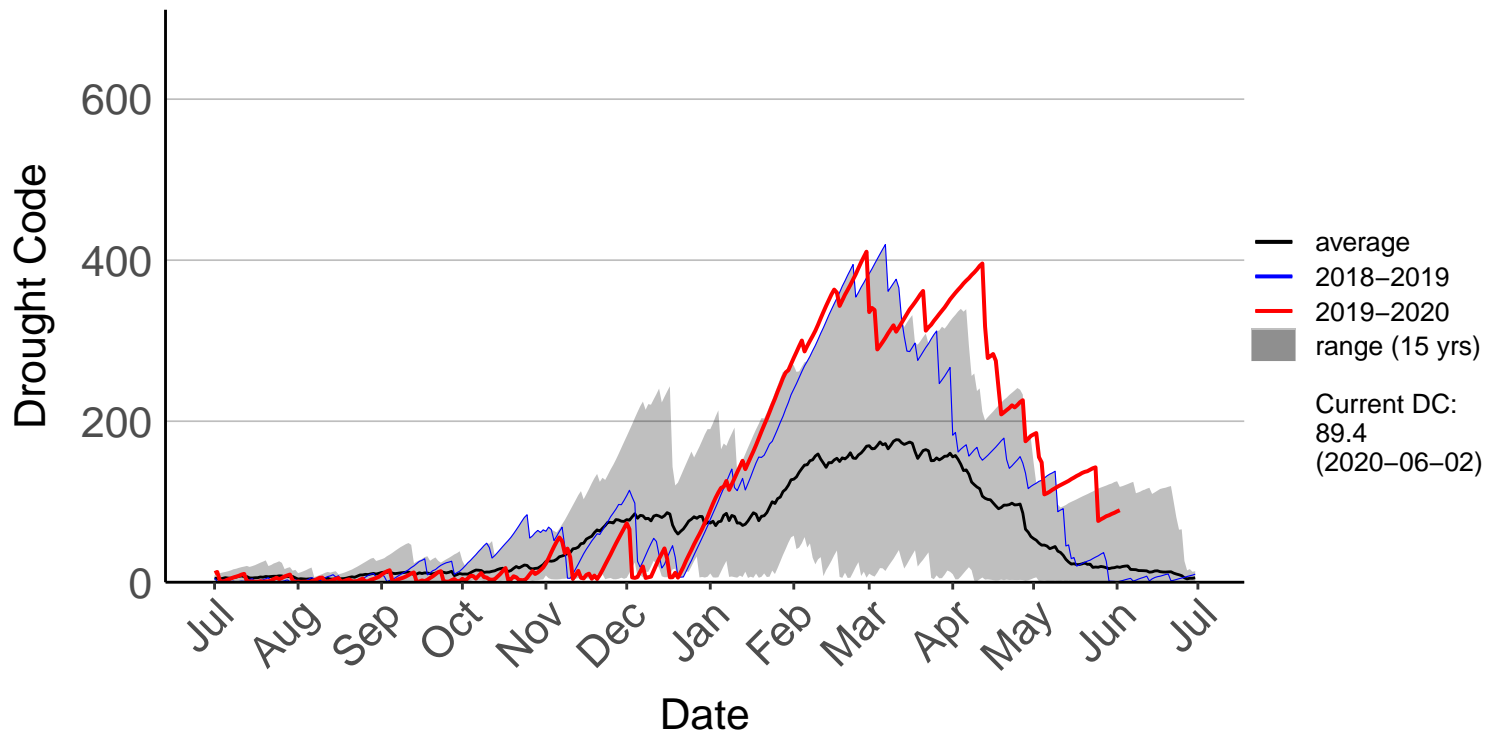

St Arnaud Raws (Jan 2006 to Jun 2020)