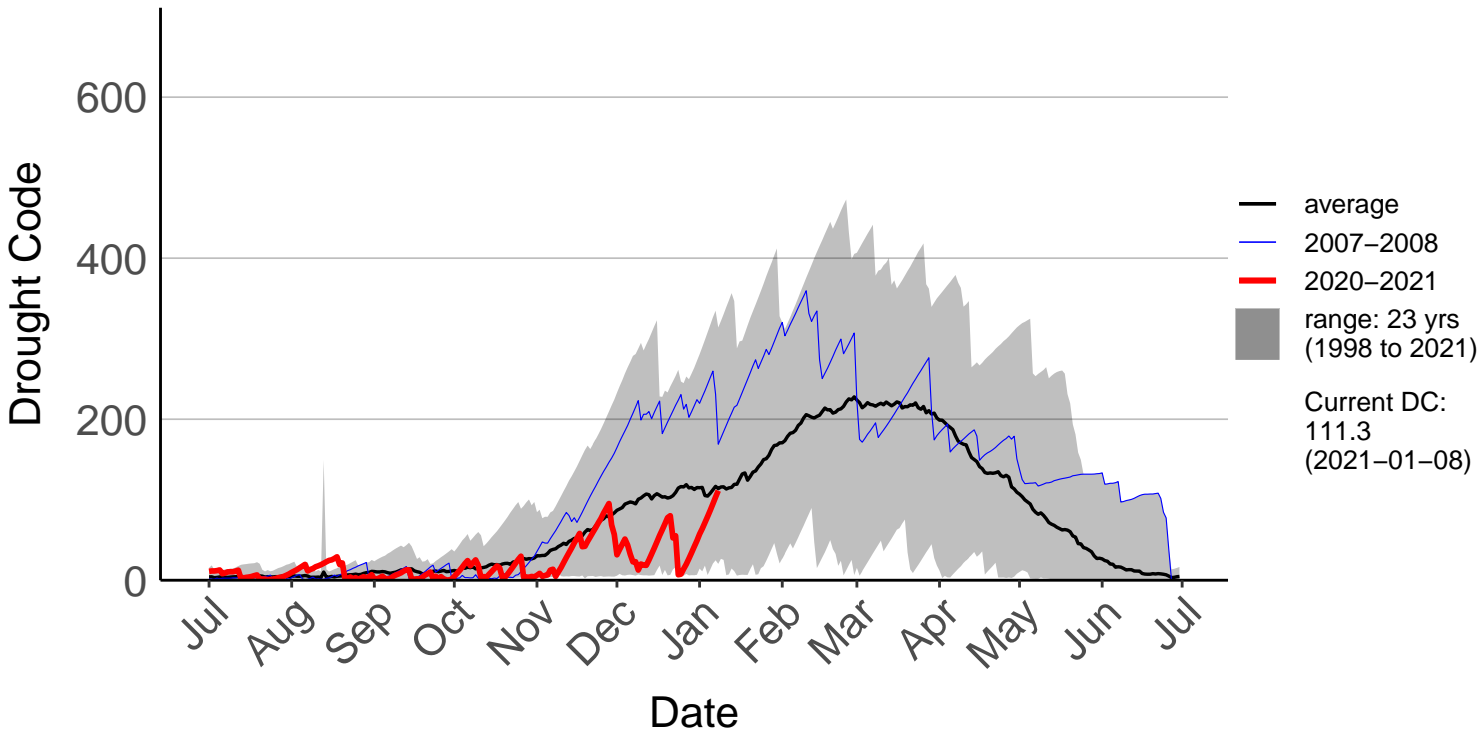

Big Pokororo 2 Raws

Big Pokororo Raws

Dovedale Raws

Hira Raws

Murchison Raws

Nelson Aws

Nelson Raws

St Arnaud Raws

Takaka Aerodrome Raws

Western Boundary Raws