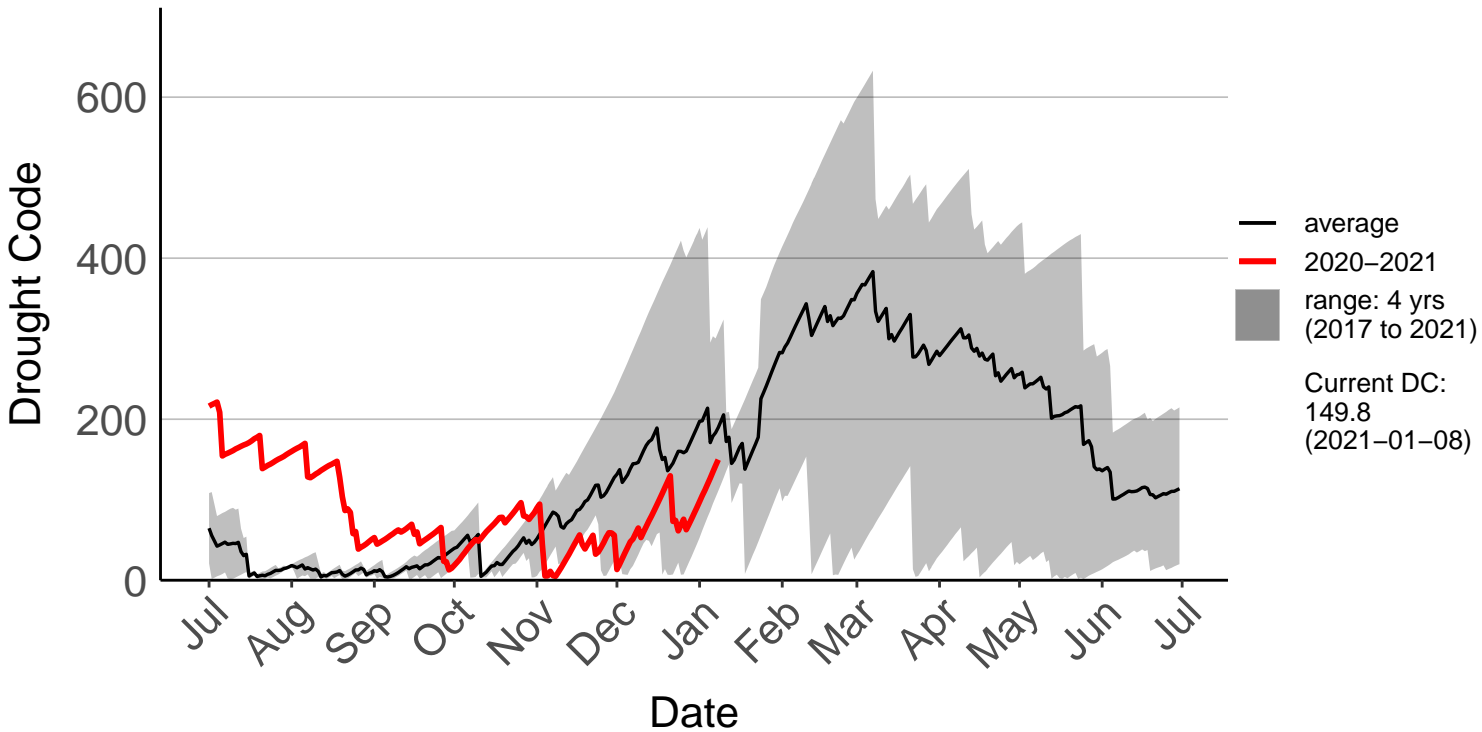

Big Pokororo 2 Raws

Big Pokororo Raws

Dovedale Raws

Hira Raws

Murchison Raws

Nelson Aws

Nelson Raws

St Arnaud Raws

Takaka Aerodrome Raws

Western Boundary Raws