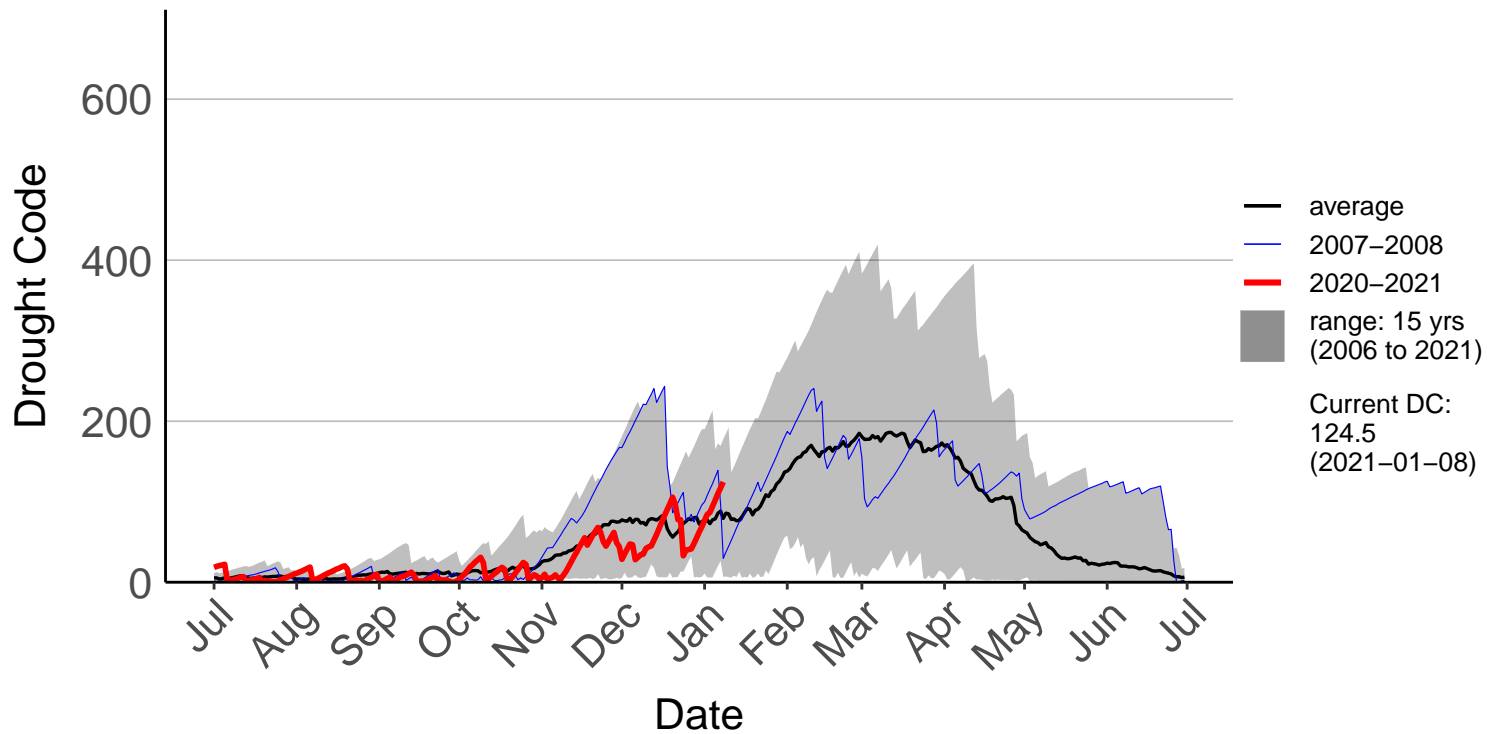

Big Pokororo 2 Raws

Big Pokororo Raws

Dovedale Raws

Hira Raws

Murchison Raws

Nelson Aws

Nelson Raws

St Arnaud Raws

Takaka Aerodrome Raws

Western Boundary Raws