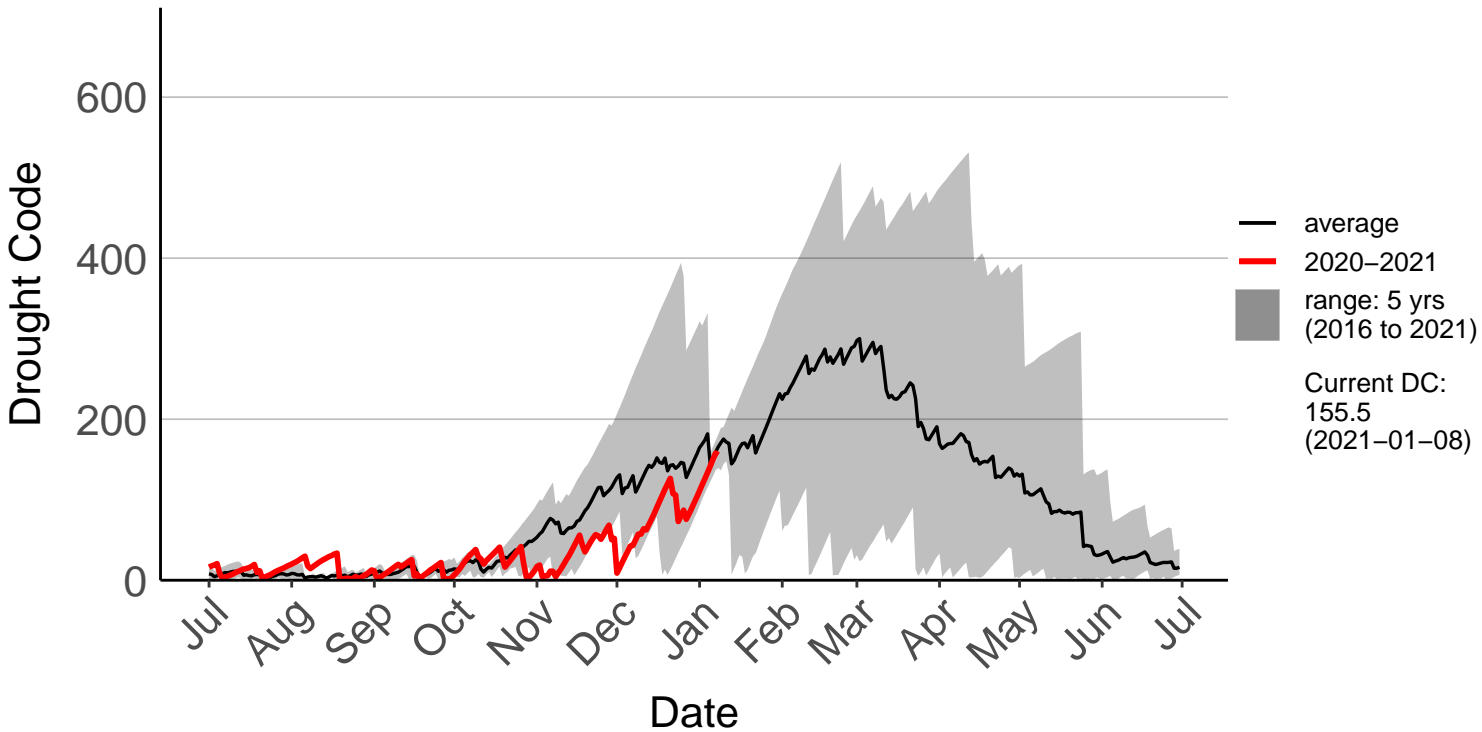

Big Pokororo 2 Raws

Big Pokororo Raws

Dovedale Raws

Hira Raws

Murchison Raws

Nelson Aws

Nelson Raws

St Arnaud Raws

Takaka Aerodrome Raws

Western Boundary Raws