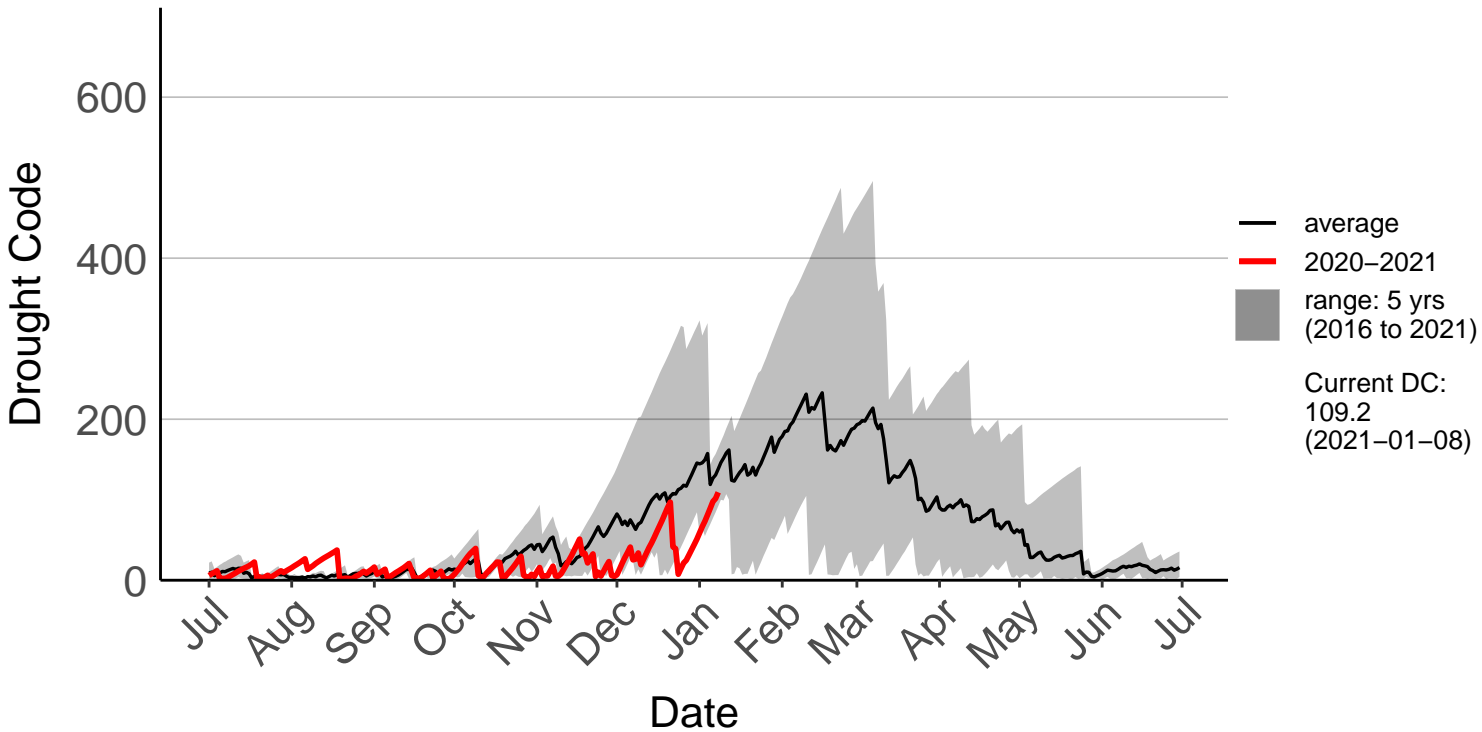

Big Pokororo 2 Raws

Big Pokororo Raws

Dovedale Raws

Hira Raws

Murchison Raws

Nelson Aws

Nelson Raws

St Arnaud Raws

Takaka Aerodrome Raws

Western Boundary Raws